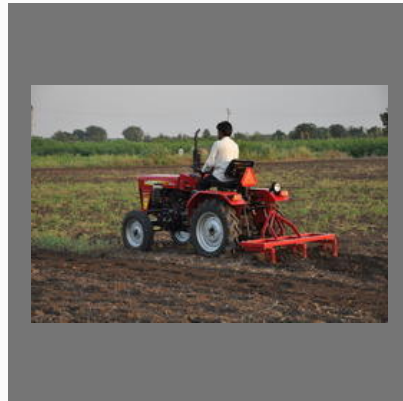

## OTHER PRODUCTS:

Captain 250DI 2WD Tractor

Captain 200DI 4WD Farm Tractor

Tractor Tanker

Cultivator - Chiesel Plough Type