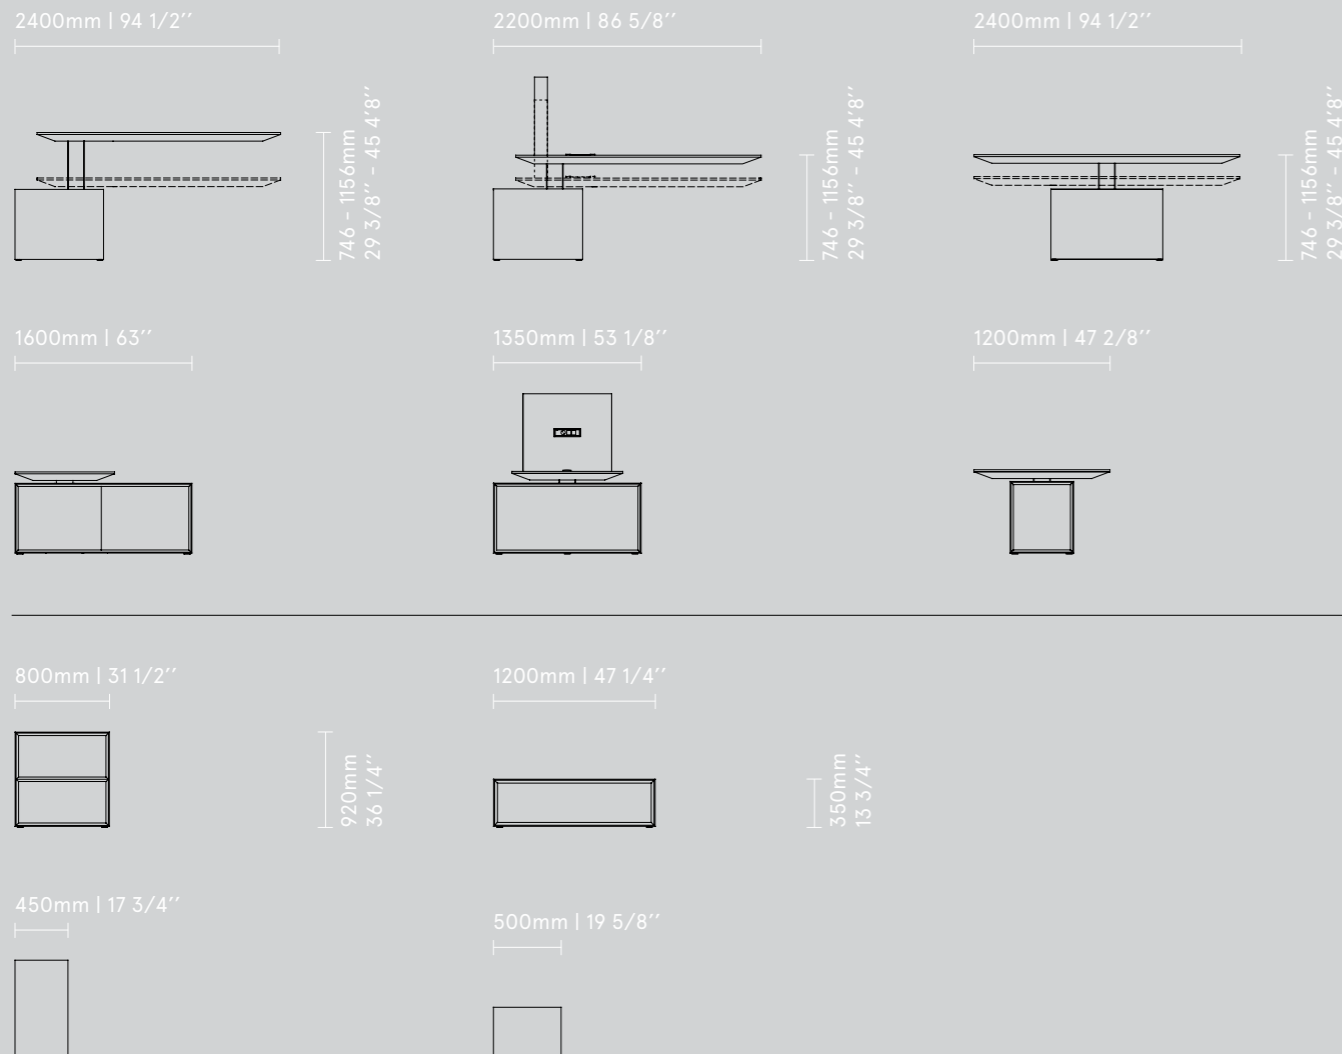

Gravity

Whether furnishing a spot for one-on-ones or team meetings, it's best to pick smart solution that fuels the creative process. Designed to both please the eye and enhance efficiency, the Gravity conference table and multimedia station as well feature height adjustment. Such a solution allows you to adjust the worktop up and down, providing users with

the autonomy to perform however best suit their task. Built-in sockets increase its functionality. Blurring the boundaries between work and home, the Gravity coffee table allows for a more laid-back atmosphere. Bookcase and storage with drawers complete the look. These modular units can stand alone or be combined, so that they fit virtually any spatial situation.

mdd.eu

mdd.eu