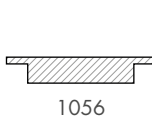

Cam İçi Profili / Interior Door Profiles for Glass