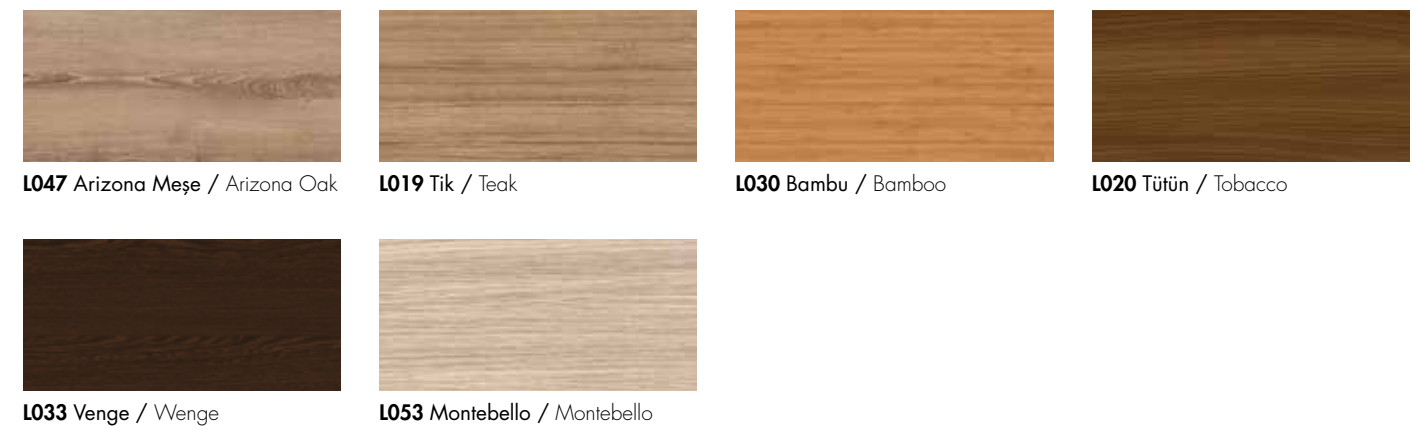

Kapı Kanat Ölçüleri / Leaf Dimensions

Natura Kapı Serisi Renkleri / Natura Door Series Colors