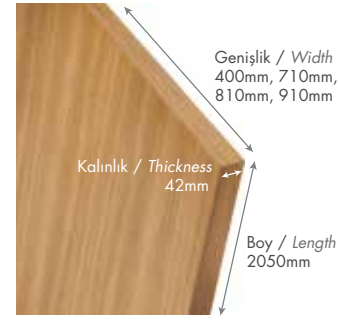

Kapı Kanat Ölçüleri / Leaf Dimensions

Aksesuar Paketi / Accessories Package

AKSESUARLAR

- Manyetik kilit ve karşılığı
- 2 adet yönsüz menteşe (kelebek)
- Menteşe vidaları
- Kilit, karşılık vidaları
- 90° birleşim için 4 adet 5x70mm vida
- 45° birleşim için 4 adet dübel vida
- Yavru kanat için sürgü

ACCESSORIES

- Magnetic lock and backing
- 2 non-directional hinges (butterfly)
- Hinge screws
- Lock, backing screws
- 4 items 5x70 mm screws for 90° connection
- 4 items dowel screws for 45° connection
- Slider for narrow leaf