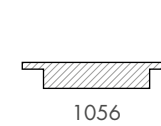

Cam İçi Profili / Interior Door Profiles for Glass