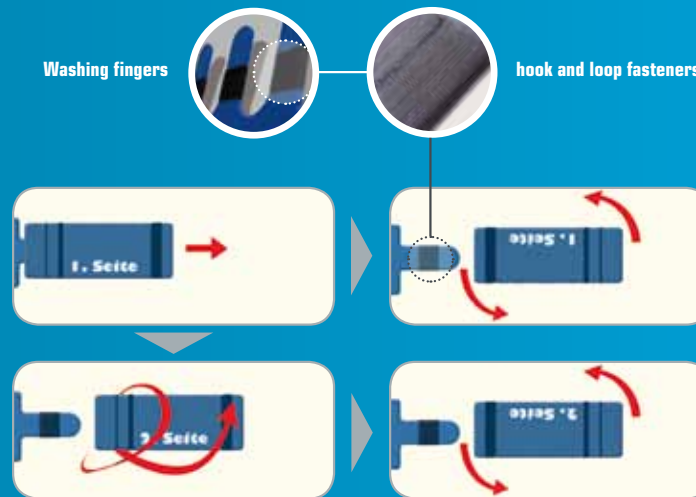

How it works:

More information on our patented multi-function system can be found at www.aqua-brush.de/en

Making cars shine...

something easily done with our unique drying material **AQUA Dry**.

A refined mixture of natural and synthetic fibres and an elaborate post-treatment process make it possible for our **AQUA Dry PREMIUM** product to store residual moisture in the form of micropearls and to release it into the surrounding air.

Give it a try! You will be inspired by **AQUA Dry**

SUITABLE FOR: TUNNEL CAR WASHES

Available in the following colours:

blue | grey | red | green

More information can be found at www.aqua-brush.de/en