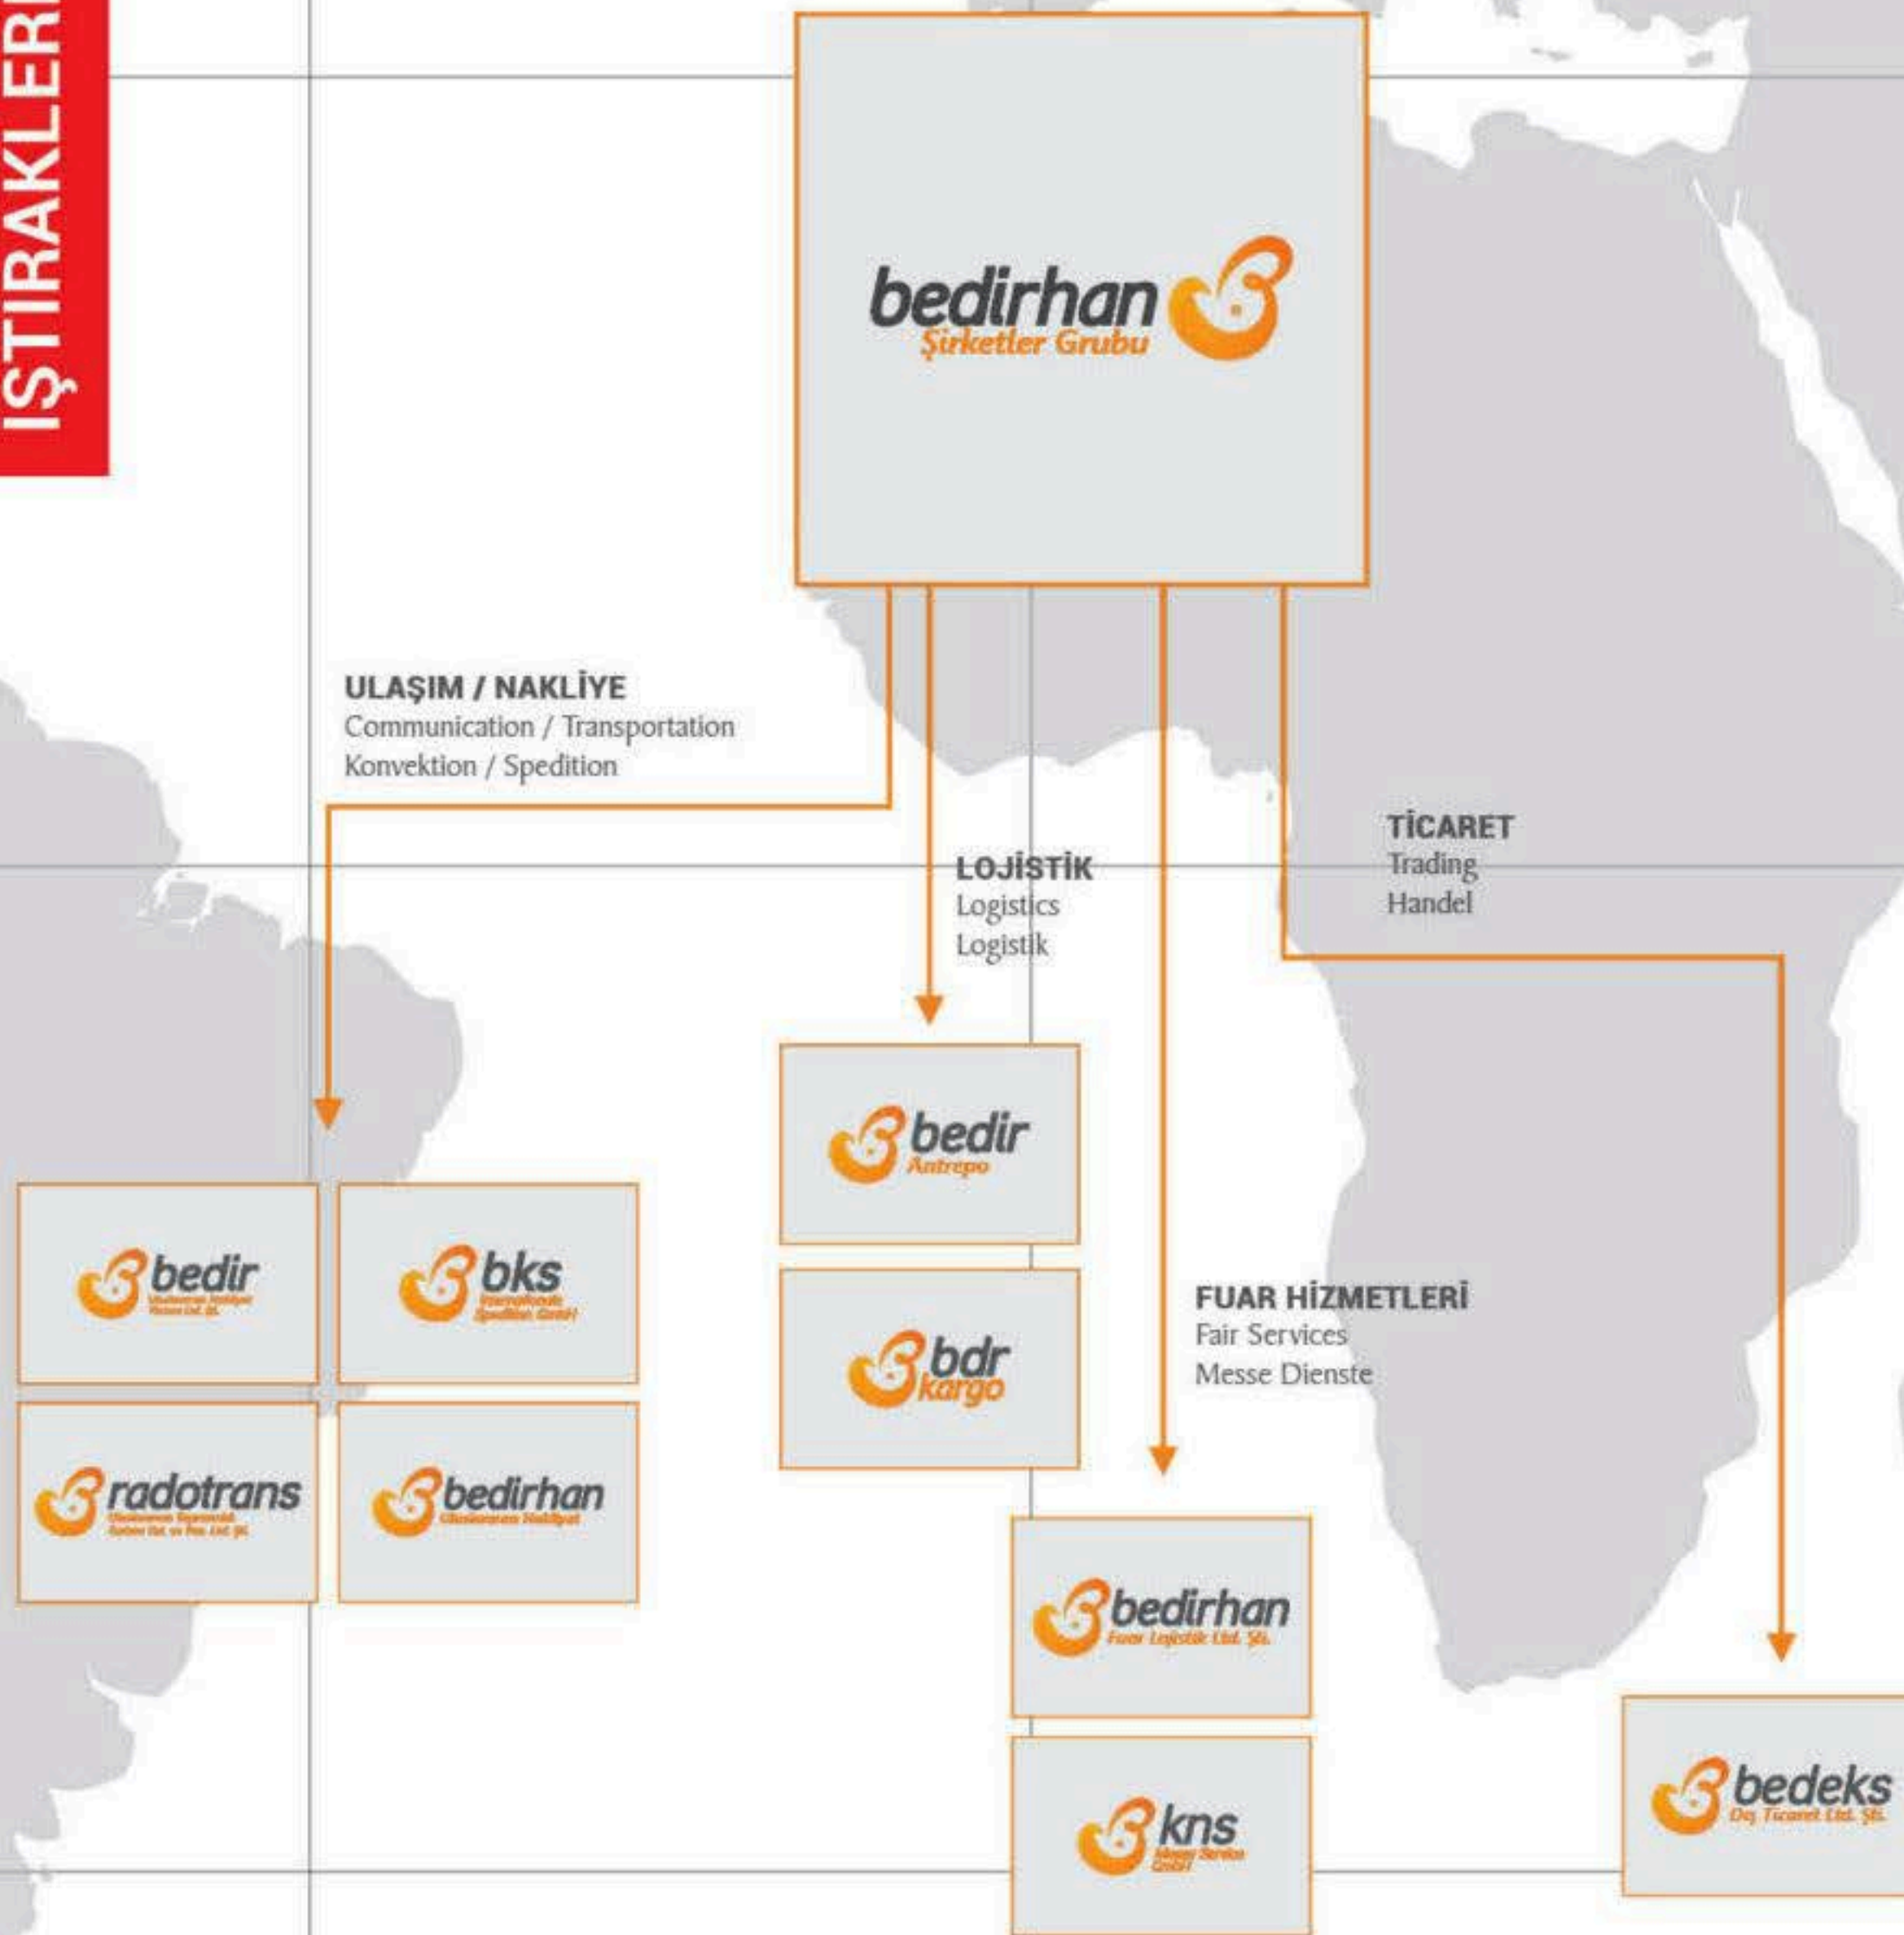

“SIE BRAUCHEN NUR PRODUZIEREN,
DANN LASSEN SIE UNS DIE SONSTIGE SACHEN”

Bedirhan Group stellen sich fertig und sie hat eine Konstitution und verbreitete Dienstarea und Qualitätsdeckung und sie kommt mit seinem Arbeitskultur die Federführer Position seinem Sektor und sie hat ein Motto: Sie brauchen nur Produzieren, dann lassen Sie uns die sonstige Sachen” Sie geht mit diesem Zweck weiter.