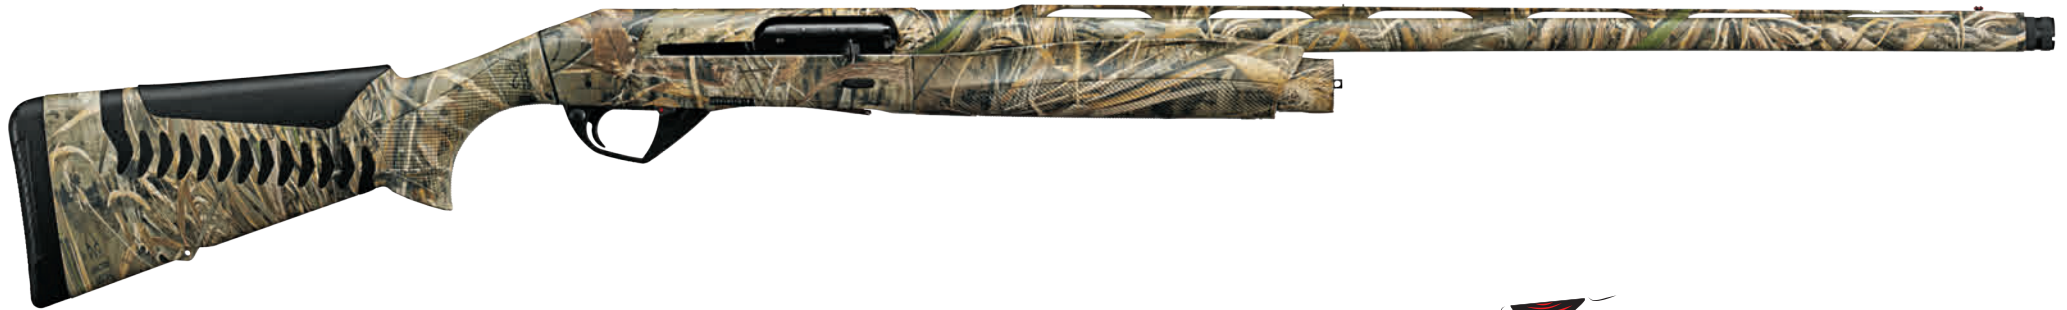

SUPER BLACK EAGLE 3 CAMO MAX 5

SEMIAUTOMATIC

12 GAUGE - 3,5" - SUPER MAGNUM CHAMBER

Comfort Tech³

CRIO SYSTEM

AirTouch

STOCK	MAGAZINE	BARREL	RIB	CHOKES	SIGHT	BARREL	CODE
Comfortech 3 365 mm	2 rounds of 12/89; 3 rounds of 12/76; 3 rounds of 12/70.	26" - 65 cm	High rib	2 Knurled end chokes modified (**); improved cylinder (****); + 3 Internal chokes full (*); improved modified (**); cylinder (****).	Intermediate sight + short red + drilled and tapped cover (for scope mount)	Crio - steel shot mark	A0507100
		28" - 70 cm				Crio - no steel shot mark	A0470900
			Crio - steel shot mark			A0505400	
		Crio - no steel shot mark	A0471000				
LH Comfortech 365 mm	2 rounds of 12/89; 3 rounds of 12/76; 3 rounds of 12/70.	28" - 70 cm	High rib	2 Knurled end chokes modified (**); improved cylinder (****); + 3 Internal chokes full (*); improved modified (**); cylinder (****).	Intermediate sight + short red	Crio - steel shot mark	A0525600
						Crio - no steel shot mark	A0495700