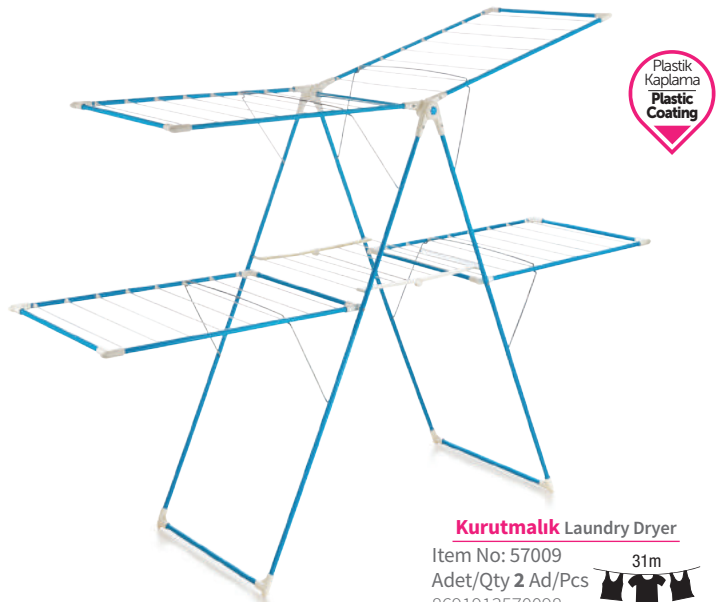

TWINGO LÜX

Item No: 57009

31m

Adet/Qty 2 Ad/Pcs

8691913570098