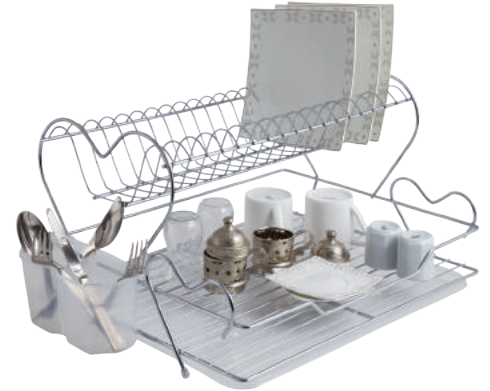

İKİ KATLI LÜX TABAKLIK

Two Tier Lux Dish Drainer
With Cutlery Holder

Item No: 71103
Adet/Qty 4 Ad/Pcs
8691913202685