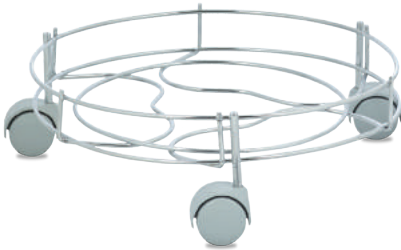

TÜP-SU ÇEK

Cylinder Gas / Water Trolley

Item No: 71601
Adet/Qty 18 Ad/Pcs
8691913202678