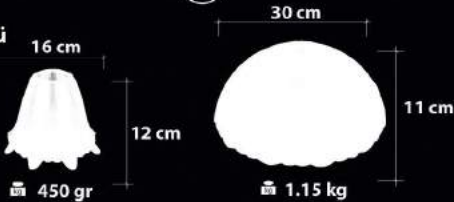

Handmade Decor

EnergySaver

Ürün Özellikleri / Features

Malzeme / Items : Mat Cam Üstü

BAntlama / Band on Mat Glass

Ampul / Light : E-27 - 75W

**1185 A-FS**  
Savurma Cam  
Spinning Glass

Handmade Decor