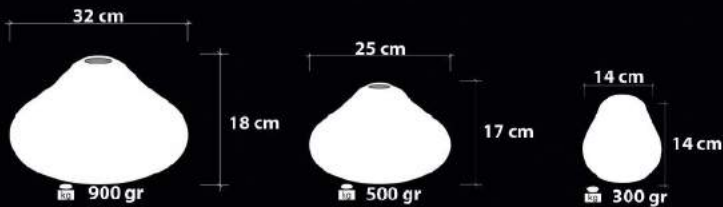

Malzeme / Items : Şeffaf Cam Üstü Bantlama  
/ Band Cover on Transparent Glass

Ampul / Light : E-27 - 75W