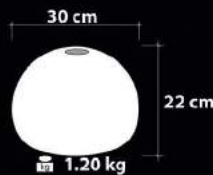

Malzeme / Items : Şeffaf Cam Üstü Bantlama  
/ Band Cover on Transparent Glass

Ampul / Light : E-27 - 75W