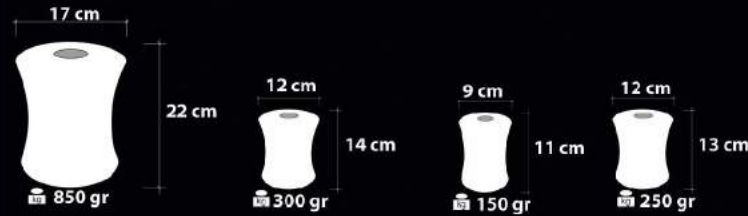

1934 Serisi

Series

EnergySaver

Handmade Decor

Ürün Özellikleri / Features

Malzeme / Items : **Mat Cam Üstü Boya**

/ Paint on Mat Glass

Ampul / Light : **E-27 - 75W**

1934 Serisi

Series

EnergySaver

Handmade Decor

Ürün Özellikleri / Features

Malzeme / Items : **Şeffaf Cam Üstü Boya**

/ Paint on Transparent Glass

Ampul / Light : **E-27 - 75W**

Cam Rengi / Tesisat Rengi

Cam Rengi / Tesisat Rengi