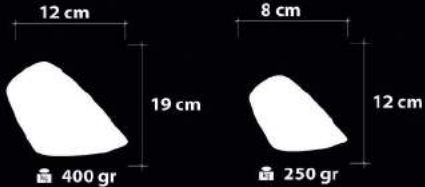

1212 Serisi  
Series

091 Serisi  
Series

077-5  
Savurma Cam  
Spinning Glass

077 B-5  
Savurma Cam  
Spinning Glass

Handmade Decor

EnergySaver

Ürün Özellikleri / Features  
Malzeme / Items : Şeffaf Cam  
Üstü Bantlama / Band Cover  
on Transparent Glass  
Ampul / Light : E-27 - 75W