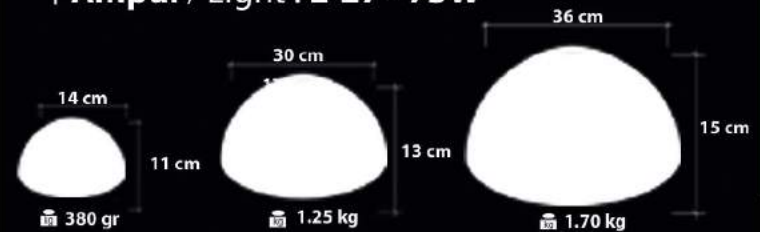

106-1006 Serisi

Series

Cam Rengi / Tesisat Rengi