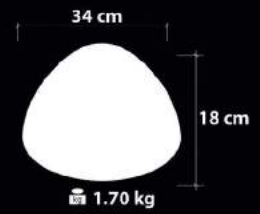

 EnergySaver

Handmade Decor

**Ürün Özellikleri / Features**

**Malzeme / Items : Alabaster Üstü Yıldız**

/ Polishing on Alabaster Glass

**Ampul / Light : E-27 - 75W**

**1147 Serisi**  
Series

Cam Rengi / Tesisat Rengi