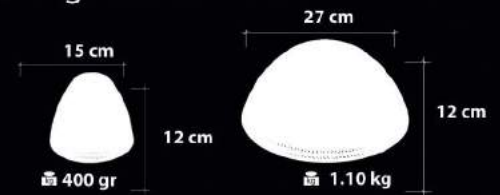

1168 Serisi
Series

Cam Rengi / Tesisat Rengi