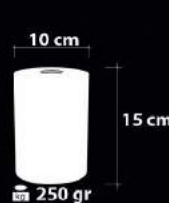

Malzeme / Items : Şeffaf Cam Üstü Bantlama  
/ Band Cover on Transparent Glass

Ampul / Light : E-27 - 75W