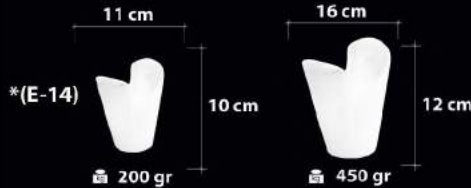

Ampul / Light : **E-14 - E-27 - 75W**

**098 C-ALB**  
Savurma Cam  
Spinning Glass

**098 ALB**  
Savurma Cam  
Spinning Glass

Handmade Decor

EnergySaver

Ürün Özellikleri / Features

Malzeme / Items : **Alabaster Cam**  
/ Alabaster Glass