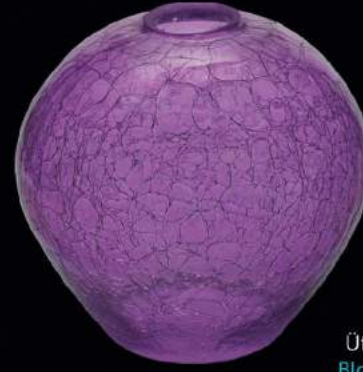

118 Serisi

Series

Cam Rengi / Tesisat Rengi

123 A-6
Üfleme Cam
Blowing Glass