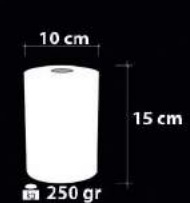

EnergySaver

Handmade Decor

Ürün Özellikleri / Features

Malzeme / Items : Şeffaf Cam Üstü Bantlama
/ Band Cover on Transparent Glass

Ampul / Light : E-27 - 75W

Cam Rengi / Tesisat Rengi