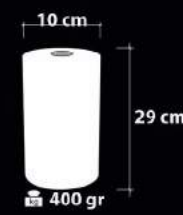

Cam Rengi / Tesisat Rengi