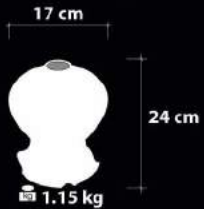

Handmade Decor

EnergySaver