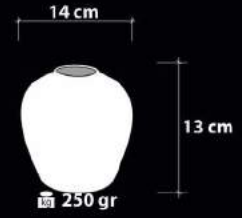

123 Serisi

Series

EnergySaver

Handmade Decor

Cam Rengi / Tesisat Rengi

Ürün Özellikleri / Features

Malzeme / Items : **Opal Cam Üstü Boya**

/ Paint on Opal Glass

Ampul / Light : **E-14 - 75W**

180 gr

110 Serisi

Series

EnergySaver

Handmade Decor

Cam Rengi / Tesisat Rengi

Ürün Özellikleri / Features

Malzeme / Items : **Opal Cam Üstü Boya**

/ Paint on Opal Glass

Ampul / Light : **E-27 - 75W**

250 gr