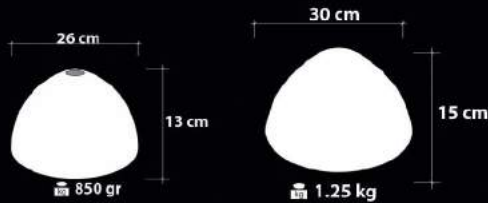

e EnergySaver

Handmade Decor

Ürün Özellikleri / Features

Malzeme / Items : **Boyalı Cam Üstü Transfer**  
/ Transfer Paint On Painted Glass

Ampul / Light : **E-27 - 75W**