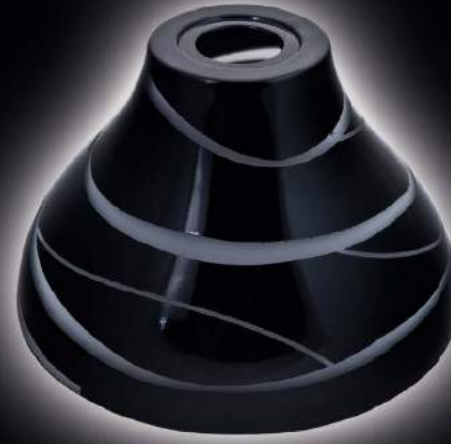

1039 Serisi

Series

1039-5-D
Savurma Cam
Spinning Glass