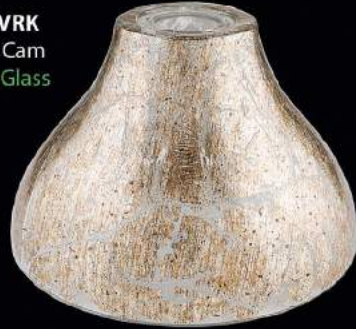

1039 A-VRK
Savurma Cam
Spinning Glass