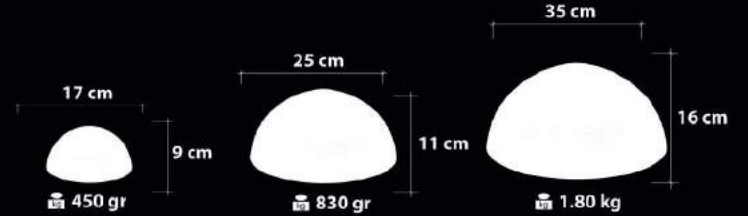

EnergySaver

Handmade Decor

Ürün Özellikleri / Features

Malzeme / Items : Mat Cam Üstü Boya
/ Paint on Mat Glass

Ampul / Light : E-27 - 75W