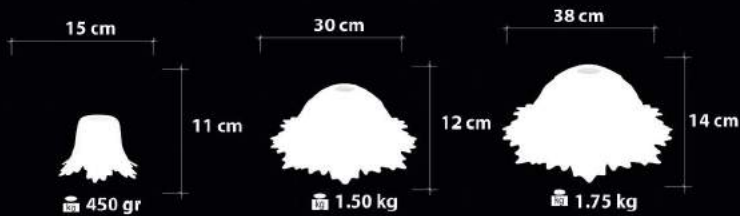

112 C-1  
Savurma Cam  
Spinning Glass

112 D-1  
Savurma Cam  
Spinning Glass

 EnergySaver

Handmade Decor

Ürün Özellikleri / Features

Malzeme / Items : Mat Cam Üstü Boya  
/ Paint on Mat Glass

Ampul / Light : E-27 - 75W