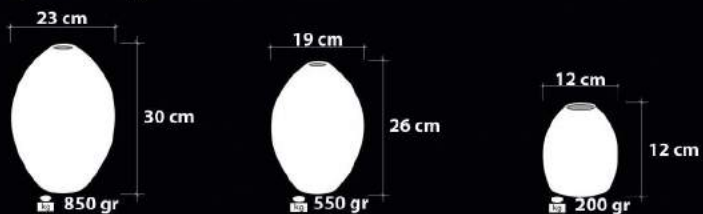

116 Serisi

Series

116 Serisi

Series

e EnergySaver

Handmade Decor

Ürün Özellikleri / Features

Malzeme / Items : Şeffaf Cam Üstü Bantlama

/ Band Cover On Transparent Glass

Ampul / Light : E-27 - 75W

Cam Rengi / Tesisat Rengi

e EnergySaver

Handmade Decor

Ürün Özellikleri / Features

Malzeme / Items : Şeffaf Cam Üstü

Bantlama / Band Cover On Transparent Glass

Ampul / Light : E-27 - 75W

Cam Rengi / Tesisat Rengi