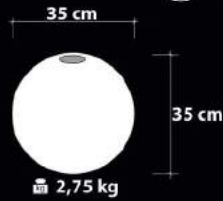

1910 Serisi

Series

*E-14

*E-14

*G4-G9

EnergySaver