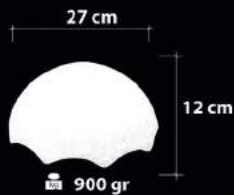

139-ÇD-40
Savurma Cam
Spinning Glass