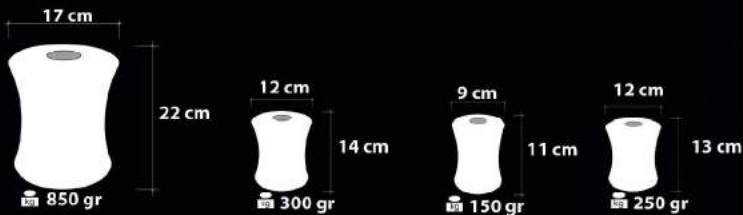

1934 Serisi

Series

Handmade Decor

Ürün Özellikleri / Features

Malzeme / Items : Şeffaf Cam Üstü Boya

/ Paint on Transparent Glass

Ampul / Light : E-27 - 75W

1934 Serisi

Series

Handmade Decor

Ürün Özellikleri / Features

Malzeme / Items : Şeffaf Cam Üstü Boya

/ Paint on Transparent Glass

Ampul / Light : E-27 - 75W

Cam Rengi / Tesisat Rengi

Cam Rengi / Tesisat Rengi