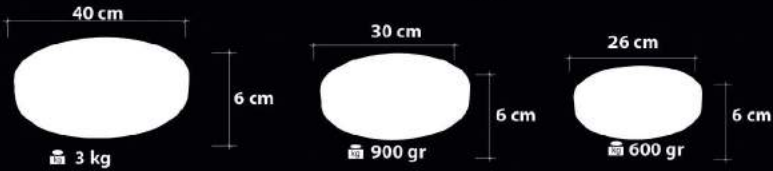

Ürün Özellikleri / Features

Malzeme / Items : Opal Cam / Opal Glass

Ampul / Light : E-27 - 75W

Cam Rengi / Tesisat Rengi