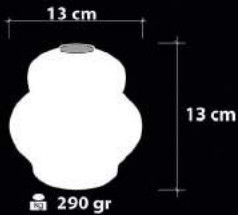

333 B-5-ÇM
Üfleme Cam
Blowing Glass