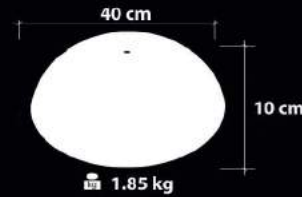

107-40-1
Savurma Cam
Spinning Glass