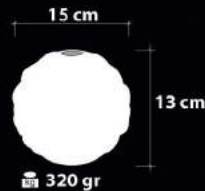

# 2035 Serisi

Series

2035-A-O-FS  
Üfleme Cam  
Blowing Glass

2035-B-O-FS  
Üfleme Cam  
Blowing Glass

Handmade Decor

e EnergySaver

1,5 m

700 gr