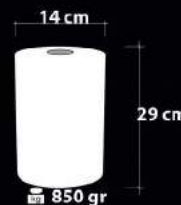

Malzeme / Items : Şeffaf Cam Üstü  
Bantlama / Band Cover on Transparent Glass

Ampul / Light : E-27 - 75W