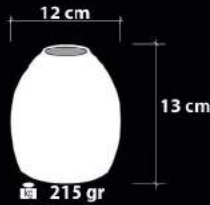

116 Serisi

Series

*(E-14)

EnergySaver

Handmade Decor

Ürün Özellikleri / Features

Malzeme / Items : **Opal Cam Üstü Boya**
/ Paint on Opal Glass

Ampul / Light : **E-27 / *E-14 - 75W**

2009 Serisi

Series

EnergySaver

Handmade Decor

Ürün Özellikleri / Features

Malzeme / Items : **Opal Cam Üstü Boya**
/ Paint on Opal Glass

Ampul / Light : **E-27 - 75W**

Cam Rengi / Tesisat Rengi

Cam Rengi / Tesisat Rengi