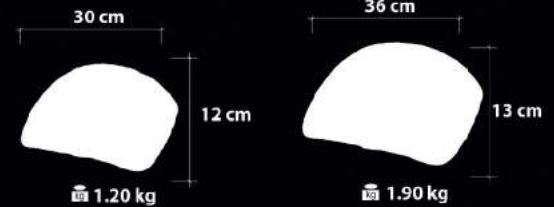

1140 Serisi

Series

Cam Rengi / Tesisat Rengi