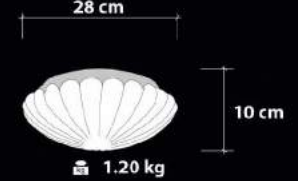

Cam Rengi / Tesisat Rengi

Ürün Özellikleri / Features

Malzeme / Items : Opal Cam / Opal Glass

Ampul / Light : E-27 - 75W

eEnergySaver

**LED LIVING
TECHNOLOGY**