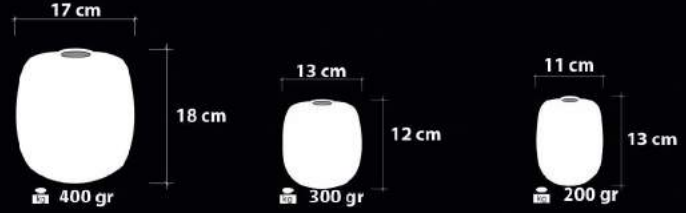

Handmade Decor

Ürün Özellikleri / Features

Malzeme / Items : **Boyalı Cam Üstü**

Bantlama / Band Cover On Painted Glass

Ampul / Light : **E-27 - 75W**