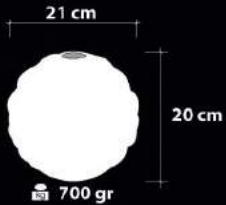

# 2035 Serisi

Series

2035-A-O-FS  
Üfleme Cam  
Blowing Glass

2035-B-O-FS  
Üfleme Cam  
Blowing Glass

Handmade Decor

e EnergySaver

1,5 m

700 gr