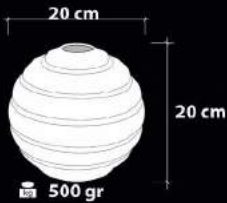

e EnergySaver

Handmade Decor

Ürün Özellikleri / Features

Malzeme / Items : Şeffaf Cam Üstü

Bantlama / Band Cover On Transparent Glass

Ampul / Light : E-27 - 75W

2046 Serisi

Cam Rengi / Tesisat Rengi

e EnergySaver

Handmade Decor

Ürün Özellikleri / Features

Malzeme / Items : Şeffaf Cam Üstü

Bantlama / Band Cover On Transparent Glass

Ampul / Light : E-27 - 75W

2045 Serisi

Cam Rengi / Tesisat Rengi