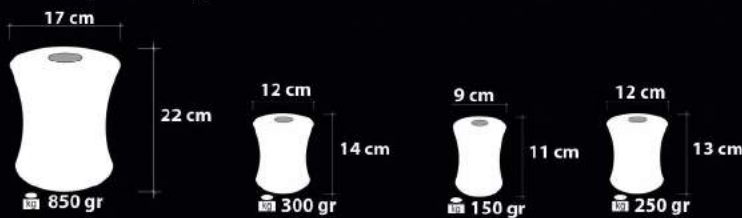

e EnergySaver

Handmade Decor

Ürün Özellikleri / Features

Malzeme / Items : Şeffaf Cam Üstü Boya

/ Paint on Transparent Glass

Ampul / Light : E-27 - 75W

1934 Serisi

Series

Cam Rengi / Tesisat Rengi

e EnergySaver

Handmade Decor

Ürün Özellikleri / Features

Malzeme / Items : Şeffaf Cam Üstü Boya

/ Paint on Transparent Glass

Ampul / Light : E-27 - 75W

1934 Serisi

Series

Cam Rengi / Tesisat Rengi