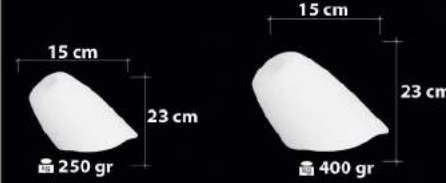

Ürün Özellikleri / Features

Malzeme / Items : **Mat Cam Üstü**
Boya/ Paint on Mat Glass

Ampul / Light : **E-14 - E-27 - 75W**