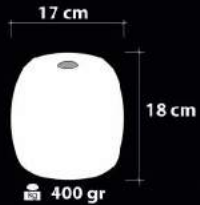

Tüm Tekli Tesisatlara Uygundur.
Suitable For All Single Fixtures

Ürün Özellikleri / Features

Malzeme / Items : Opal Cam Üstü Boya
/ Paint on Opal Glass

Gövde / Body : Plastik Tesisat / Plastic Fixture

Ampul / Light : E-27 - 75W