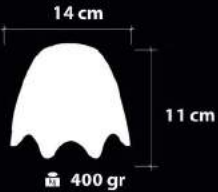

# Series 1189 Serisi

**1189 B-5**  
Savurma Cam  
Spinning Glass

Handmade Decor

Energy Saver

Ürün Özellikleri / Features  
Malzeme / Items : **Şeffaf Cam**  
Üstü Bantlama / Band Cover  
on Transparent Glass  
Ampul / Light : E-27 - 75W