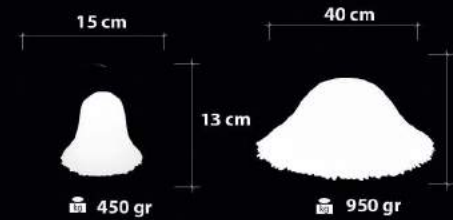

1193 Serisi

Series

Cam Rengi / Tesisat Rengi