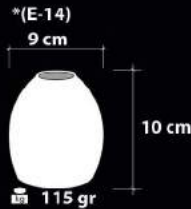

116 Serisi

Series

*(E-14)

EnergySaver

Handmade Decor

Ürün Özellikleri / Features

Malzeme / Items : **Opal Cam Üstü Boya**
/ Paint on Opal Glass

Ampul / Light : **E-27 / *E-14 - 75W**

2009 Serisi

Series

EnergySaver

Handmade Decor

Ürün Özellikleri / Features

Malzeme / Items : **Opal Cam Üstü Boya**
/ Paint on Opal Glass

Ampul / Light : **E-27 - 75W**

Cam Rengi / Tesisat Rengi

Cam Rengi / Tesisat Rengi