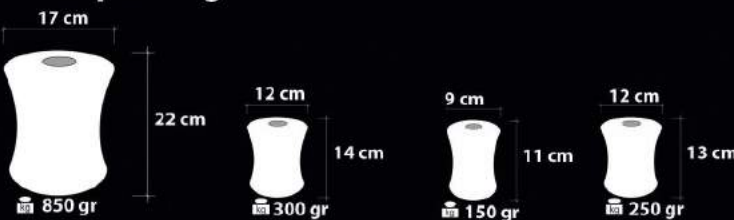

1934 Serisi

Series

1934 Serisi

Series

Handmade Decor

Ürün Özellikleri / Features

Malzeme / Items : **Mat Cam Üstü Boya**
/ Paint on Mat Glass

Ampul / Light : **E-27 - 75W**

Handmade Decor

Ürün Özellikleri / Features

Malzeme / Items : **Mat Cam Üstü Boya**
/ Paint on Mat Glass

Ampul / Light : **E-27 - 75W**

Cam Rengi / Tesisat Rengi

Cam Rengi / Tesisat Rengi