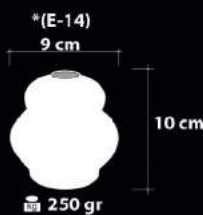

1909 Serisi

Series

EnergySaver

Handmade Decor

Ürün Özellikleri / Features

Malzeme / Items : Şeffaf Cam Üstü Bantlama
/ Band Cover on Transparent Glass

Ampul / Light : E-27 / E-14- 75W

333 Serisi

Series

333 B-5-PT
Üfleme Cam
Blowing Glass

333 C-5-PT
Üfleme Cam
Blowing Glass

EnergySaver

Handmade Decor

Ürün Özellikleri / Features

Malzeme / Items : Boyalı Cam Üstü Bantlama
/ Band Cover on Painted Glass

Ampul / Light : E-27 - 75W

Cam Rengi / Tesisat Rengi

Cam Rengi / Tesisat Rengi