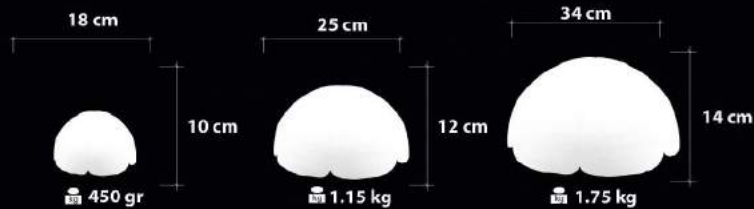

114 B-ALB  
Savurma Cam  
Spinning Glass

 EnergySaver

Handmade Decor

Ürün Özellikleri / Features

Malzeme / Items : Mat Cam Üstü Boya  
/ Paint on Mat Glass

Ampul / Light : E-27 - 75W