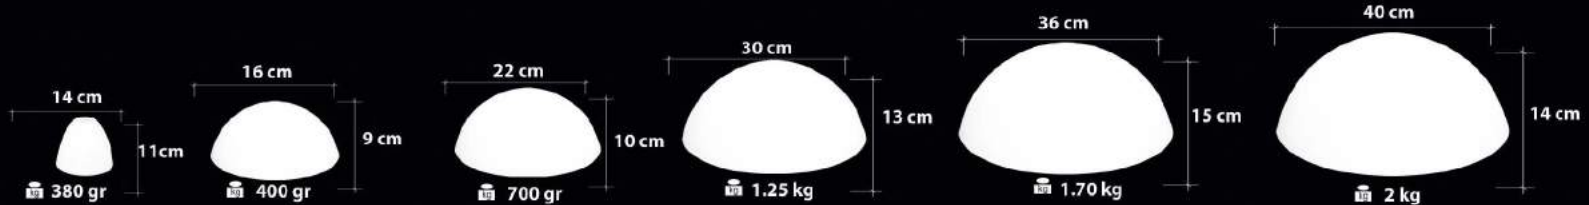

Cam Rengi / Tesisat Rengi