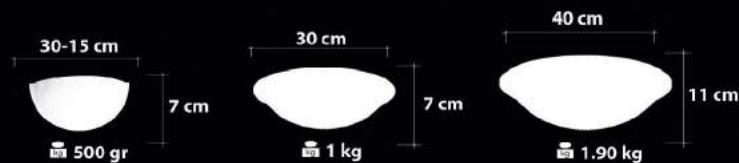

2124 Serisi

Series

021 Serisi

Series

EnergySaver

Handmade Decor

Ürün Özellikleri / Features

Malzeme / Items : Mat Cam Üstü

Boya/ Paint on Mat Glass

Ampul / Light : E-27 - 75W

Cam Rengi / Tesisat Rengi

EnergySaver

Handmade Decor

Ürün Özellikleri / Features

Malzeme / Items : Mat Cam Üstü

Boya/ Paint on Mat Glass

Ampul / Light : E-27 - 75W

Cam Rengi / Tesisat Rengi