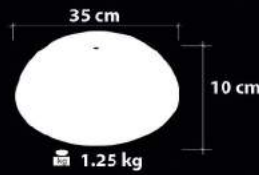

107-1006 Serisi

Series

EnergySaver

Handmade Decor

Ürün Özellikleri / Features

Malzeme / Items : Şeffaf Cam Üstü Bantlama
/ Band Cover on Transparent Glass

Ampul / Light : E-27 - 75W