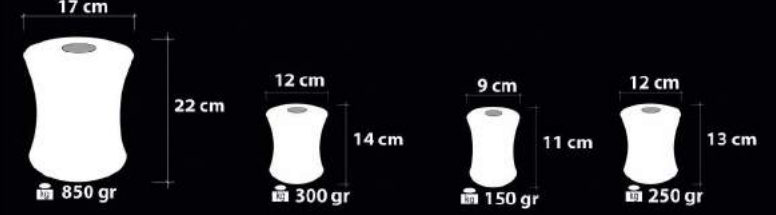

Cam Rengi / Tesisat Rengi

Cam Rengi / Tesisat Rengi