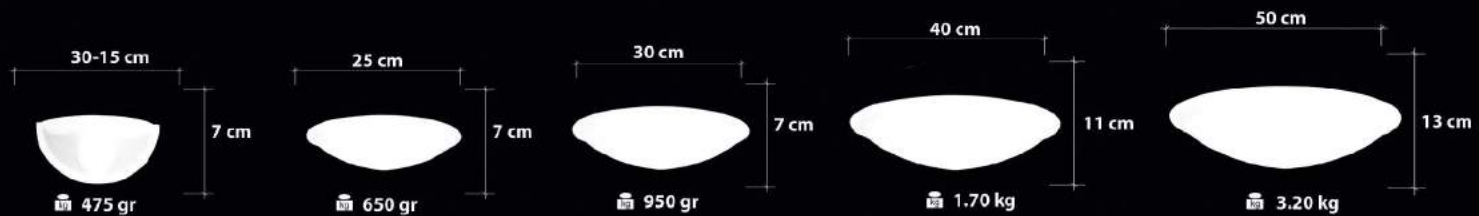

# 2129 Serisi

Series

2129-40-31-SP  
Savurma Cam  
Spinning Glass

2129-30-31-SP  
Savurma Cam  
Spinning Glass

2129-30-31-2-SP  
Savurma Cam  
Spinning Glass

 EnergySaver

Handmade Decor

Ürün Özellikleri / Features