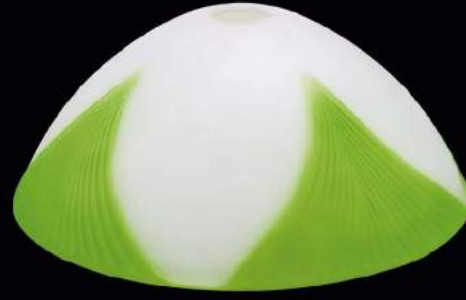

144 Serisi

Series

144-31
Savurma Cam
Spinning Glass