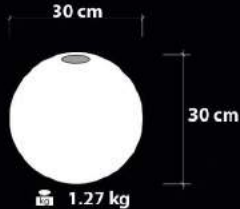

Ürün Özellikleri / Features

Malzeme / Items : Şeffaf Cam Üstü Bantlama

/ Band Cover on Transparent Glass

Ampul / Light : E-27 - 75W

Cam Rengi / Tesisat Rengi