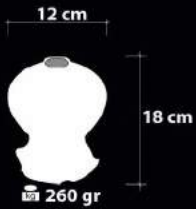

Handmade Decor

EnergySaver