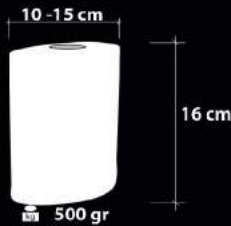

## 2007 Serisi

Series

2007 A-1  
Üfleme Cam  
Blowing Glass

e EnergySaver

Handmade Decor

Ürün Özellikleri / Features

Malzeme / Items : **Opal Cam Üstü Boya**  
/ Paint on Opal Glass

Ampul / Light : **E-27 - 75W**