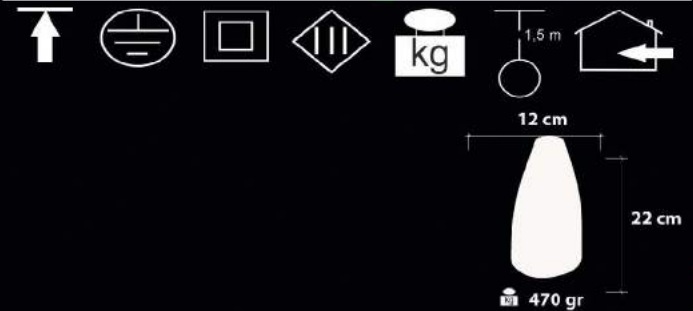

Cam Rengi / Tesisat Rengi

Tüm Tekli Tesisatlara Uygundur.
Suitable For All Single Fixtures

Ürün Özellikleri / Features
Malzeme / Items : Şeffaf Cam Üstü Boya
/ Paint on Transparent Glass
Ampul / Light : E-27 - 75W

e EnergySaver

Handmade Decor