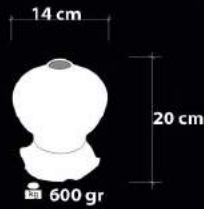

Handmade Decor

EnergySaver