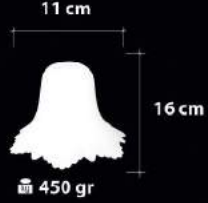

Ürün Özellikleri / Features
Malzeme / Items : Mat Cam Üstü
Boya/ Paint on Mat Glass
Ampul / Light : E-27 - 75W