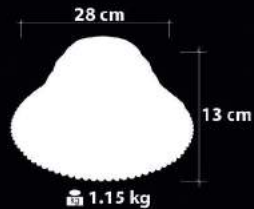

/ Paint on Transparent Glass

Ampul / Light : E-27 - 75W