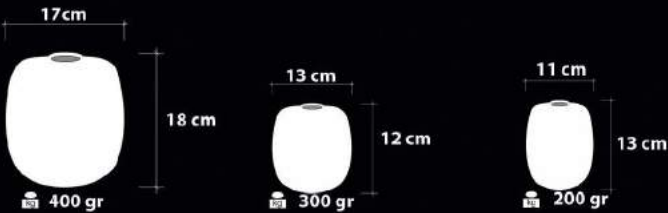

Malzeme / Items : Şeffaf Cam Üstü Bantlama  
/ Band Cover On Transparent Glass

Ampul / Light : E-27 - 75W