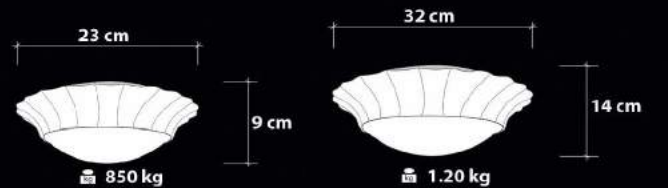

Ürün Özellikleri / Features

Malzeme / Items : Opal Cam / Opal Glass

Ampul / Light : E-27 - 75W