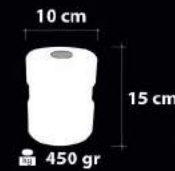

2024 Serisi

Series

e EnergySaver

Handmade Decor

Ürün Özellikleri / Features

Malzeme / Items : Opal Cam Üstü Çatlatma

Boya / Cracked Paint on Opal Glass

Ampul / Light : E-27 - 75W

Cam Rengi / Tesisat Rengi

e EnergySaver

Handmade Decor

Ürün Özellikleri / Features

Malzeme / Items : Opal Cam Üstü Çatlatma

Boya / Cracked Paint on Opal Glass

Ampul / Light : E-27 - 75W

2024 Serisi

Series

Cam Rengi / Tesisat Rengi