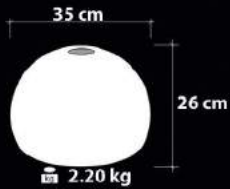

Malzeme / Items : Şeffaf Cam Üstü Bantlama  
/ Band Cover on Transparent Glass

Ampul / Light : E-27 - 75W