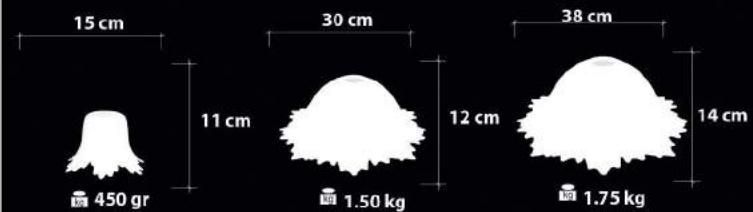

Cam Rengi / Tesisat Rengi

112 Serisi
Series

Cam Rengi / Tesisat Rengi