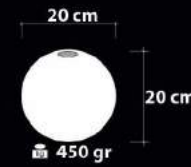

1910 Serisi

Series

*E-14

*E-14

*G4-G9

EnergySaver