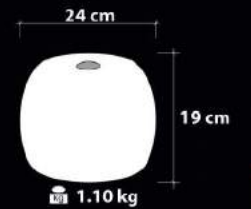

Ürün Özellikleri / Features

Malzeme / Items : Opal Cam Üstü Boya

/ Paint on Opal Glass

Gövde / Body : Çelik Telli Tesisat / Steel Wired Fixture

Ampul / Light : E-27 - 75W

EnergySaver

Handmade Decor