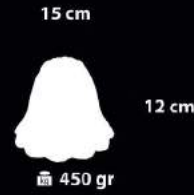

Handmade Decor

Ürün Özellikleri / Features  
Malzeme / Items : Mat Cam  
Üstü Boya / Paint on Mat Glass  
Ampul / Light : E-27 / E-14 - 75W

1208 Serisi  
Series

1207 Serisi  
Series

1177 B-1-MS  
Savurma Cam  
Spinning Glass