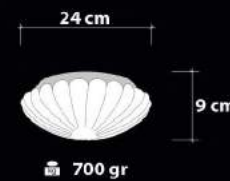

Cam Rengi / Tesisat Rengi

Ürün Özellikleri / Features

Malzeme / Items : Opal Cam / Opal Glass

Ampul / Light : E-27 - 75W

eEnergySaver

**LED LIVING
TECHNOLOGY**