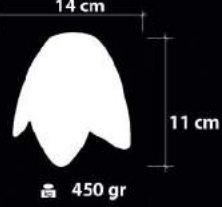

# Series 1160 Serisi

**1160 B-5**  
Savurma Cam  
Spinning Glass

Handmade Decor

Energy Saver

Ürün Özellikleri / Features  
Malzeme / Items : **Şeffaf Cam**  
Üstü Bantlama / Band Cover  
on Transparent Glass  
Ampul / Light : E-27 - 75W