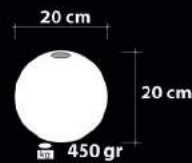

Ürün Özellikleri / Features

Malzeme / Items : Şeffaf Cam Üstü Bantlama

/ Band Cover on Transparent Glass

Ampul / Light : E-27 - 75W

Cam Rengi / Tesisat Rengi