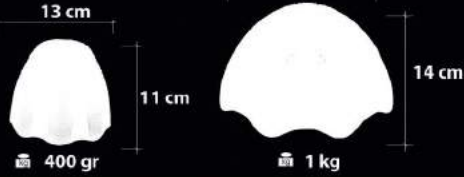

Handmade Decor

EnergySaver

Ürün Özellikleri / Features

Malzeme / Items : Mat Cam Üstü

BAntlama / Band on Mat Glass

Ampul / Light : E-27 - 75W

**1213 A-5**  
Savurma Cam  
Spinning Glass

**1213 B-5**  
Savurma Cam  
Spinning Glass