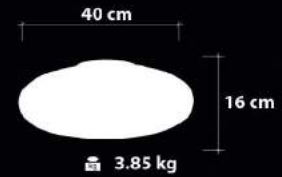

Ürün Özellikleri / Features

Malzeme / Items : Opal Cam / Opal Glass

Ampul / Light : E-27 - 75W

eEnergySaver

LED LIVING
TECHNOLOGY