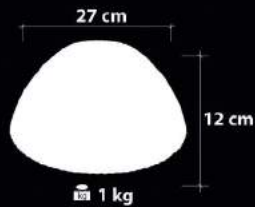

Tüm Tekli Tesisatlara Uygunur.
Suitable For All Single Fixtures

Ürün Özellikleri / Features

Malzeme / Items : Mat Cam Üstü Boya
/ Paint on Mat Glass

Ampul / Light : E-27 - 75W

1182 Serisi

Series

Cam Rengi / Tesisat Rengi

Tüm Tekli Tesisatlara Uygunur.
Suitable For All Single Fixtures

Ürün Özellikleri / Features

Malzeme / Items : Mat Cam Üstü Boya
/ Paint on Mat Glass

Ampul / Light : E-27 - 75W

1140 Serisi

Series

Cam Rengi / Tesisat Rengi