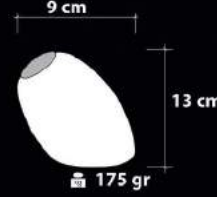

# Series 305 Serisi

**305-Y OPAL**  
Üfleme Cam  
Blowing Glass

EnergySaver

**Ürün Özellikleri / Features**  
**Malzeme / Items : Opal Cam**  
/ Opal Glass  
**Ampul / Light : E-14 - 75W**