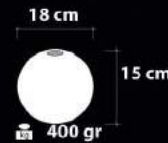

Ürün Özellikleri / Features

Malzeme / Items : Şeffaf Cam Üstü Bantlama

/ Band Cover on Transparent Glass

Ampul / Light : E-27 - 75W

Cam Rengi / Tesisat Rengi