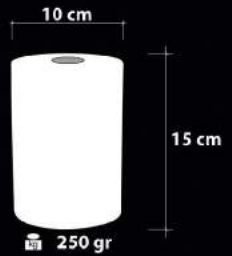

# 333 Serisi

Series

333 E-1  
Üfleme Cam  
Blowing Glass

 EnergySaver

Handmade Decor

Ürün Özellikleri / Features

Malzeme / Items : Opal Cam Üstü Boya  
/ Paint on Opal Glass

Ampul / Light : E-27 - 75W