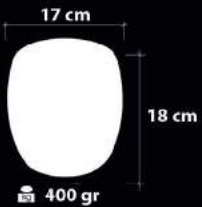

Handmade Decor

e EnergySaver