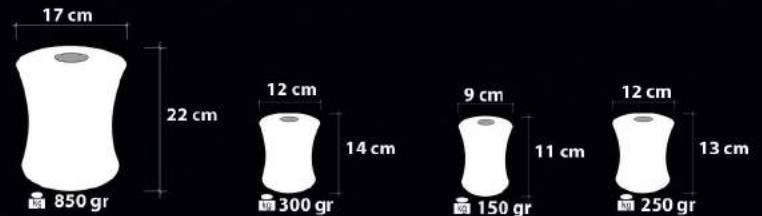

Cam Rengi / Tesisat Rengi

Cam Rengi / Tesisat Rengi