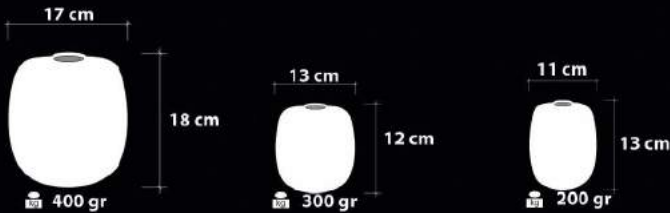

Handmade Decor

Ürün Özellikleri / Features

Malzeme / Items : **Boyalı Cam Üstü**

Bantlama / Band Cover On Painted Glass

Ampul / Light : **E-27 - 75W**