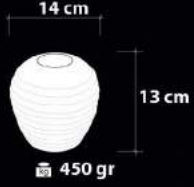

Ürün Özellikleri / Features
Malzeme / Items : Opal Cam
/ Opal Glass
Ampul / Light : E-27 - 75W