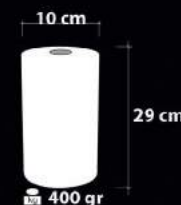

Malzeme / Items : Şeffaf Cam Üstü  
Bantlama / Band Cover on Transparent Glass

Ampul / Light : E-27 - 75W