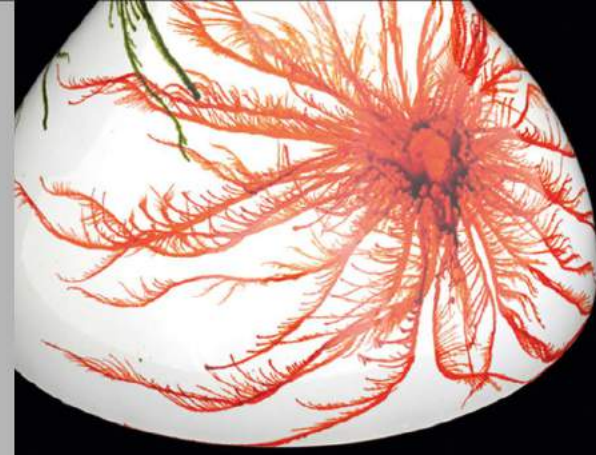

1039 B-5-41  
Savurma Cam  
Spinning Glass

 EnergySaver

Handmade Decor

Ürün Özellikleri / Features

Malzeme / Items : Mat Cam Üzeri Boya /  
Painting on Mat Glass

Ampul / Light : E-27 - 75W

1039 Serisi  
Series