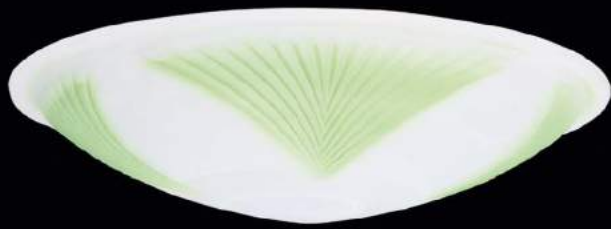

212-50-3
Savurma Cam
Spinning Glass