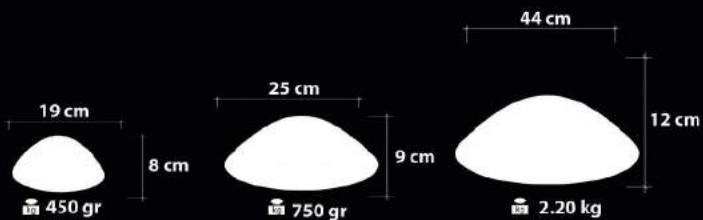

134 Serisi

Series

EnergySaver

Handmade Decor

Ürün Özellikleri / Features

Malzeme / Items : Mat Cam Üstü Boya
/ Paint on Mat Glass

Ampul / Light : E-27 - 75W

144 Serisi

Series

EnergySaver

Handmade Decor

Ürün Özellikleri / Features

Malzeme / Items : Mat Cam Üstü Boya
/ Paint on Mat Glass

Ampul / Light : E-27 - 75W

Cam Rengi / Tesisat Rengi

Cam Rengi / Tesisat Rengi