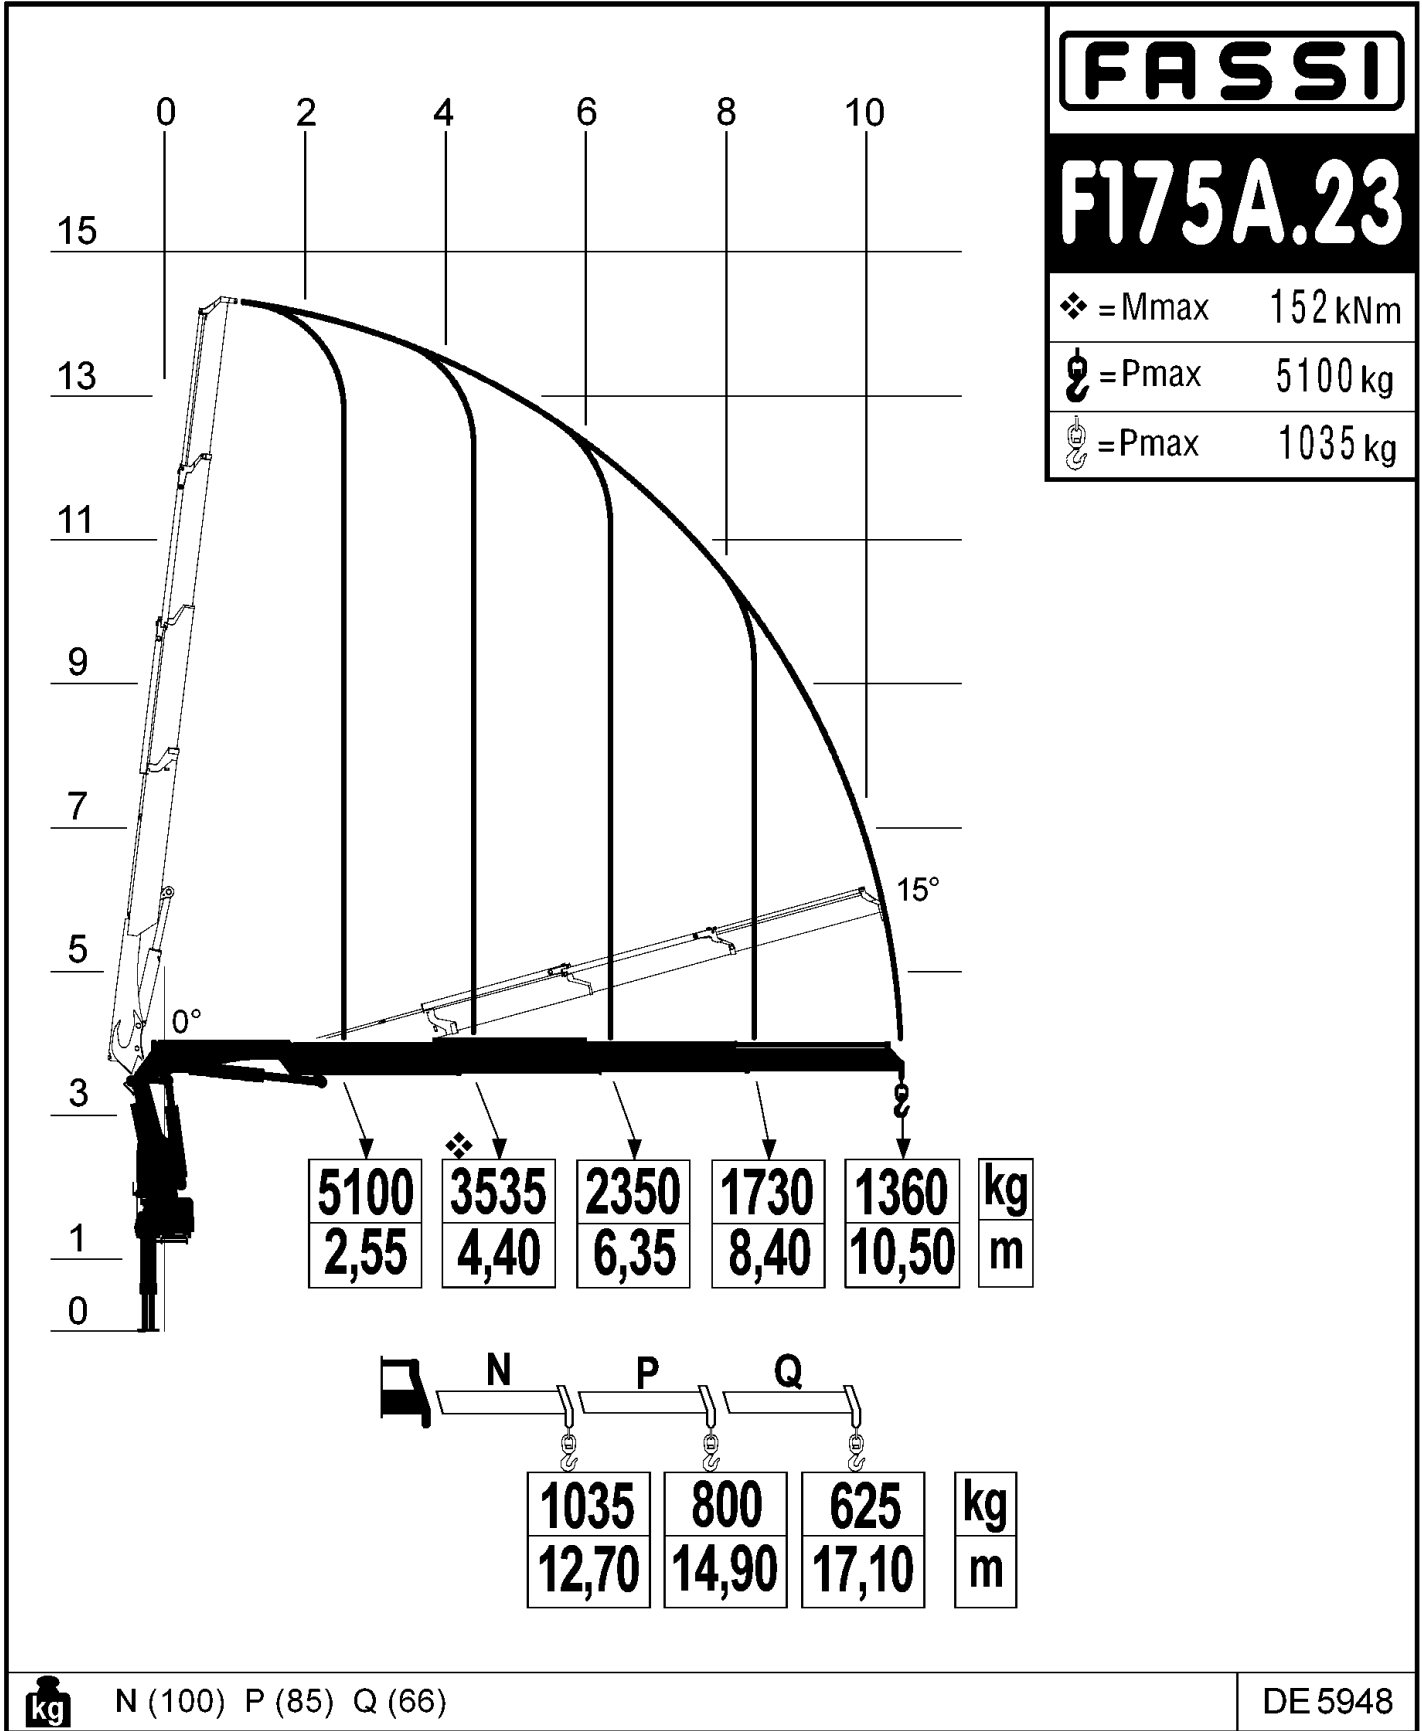

## F175A.22

❖ = Mmax 157 kNm

⚡ = Pmax 5350 kg

Via dei Carmelitani, 2  
24021 Albino BG  
tel. ++39 35 776400  
fax ++39 35 755020  
www.fassigroup.com  
fassi@fassigroup.com

LOAD DIAGRAM WITH LIFTING MOMENT LIMITING DEVICE