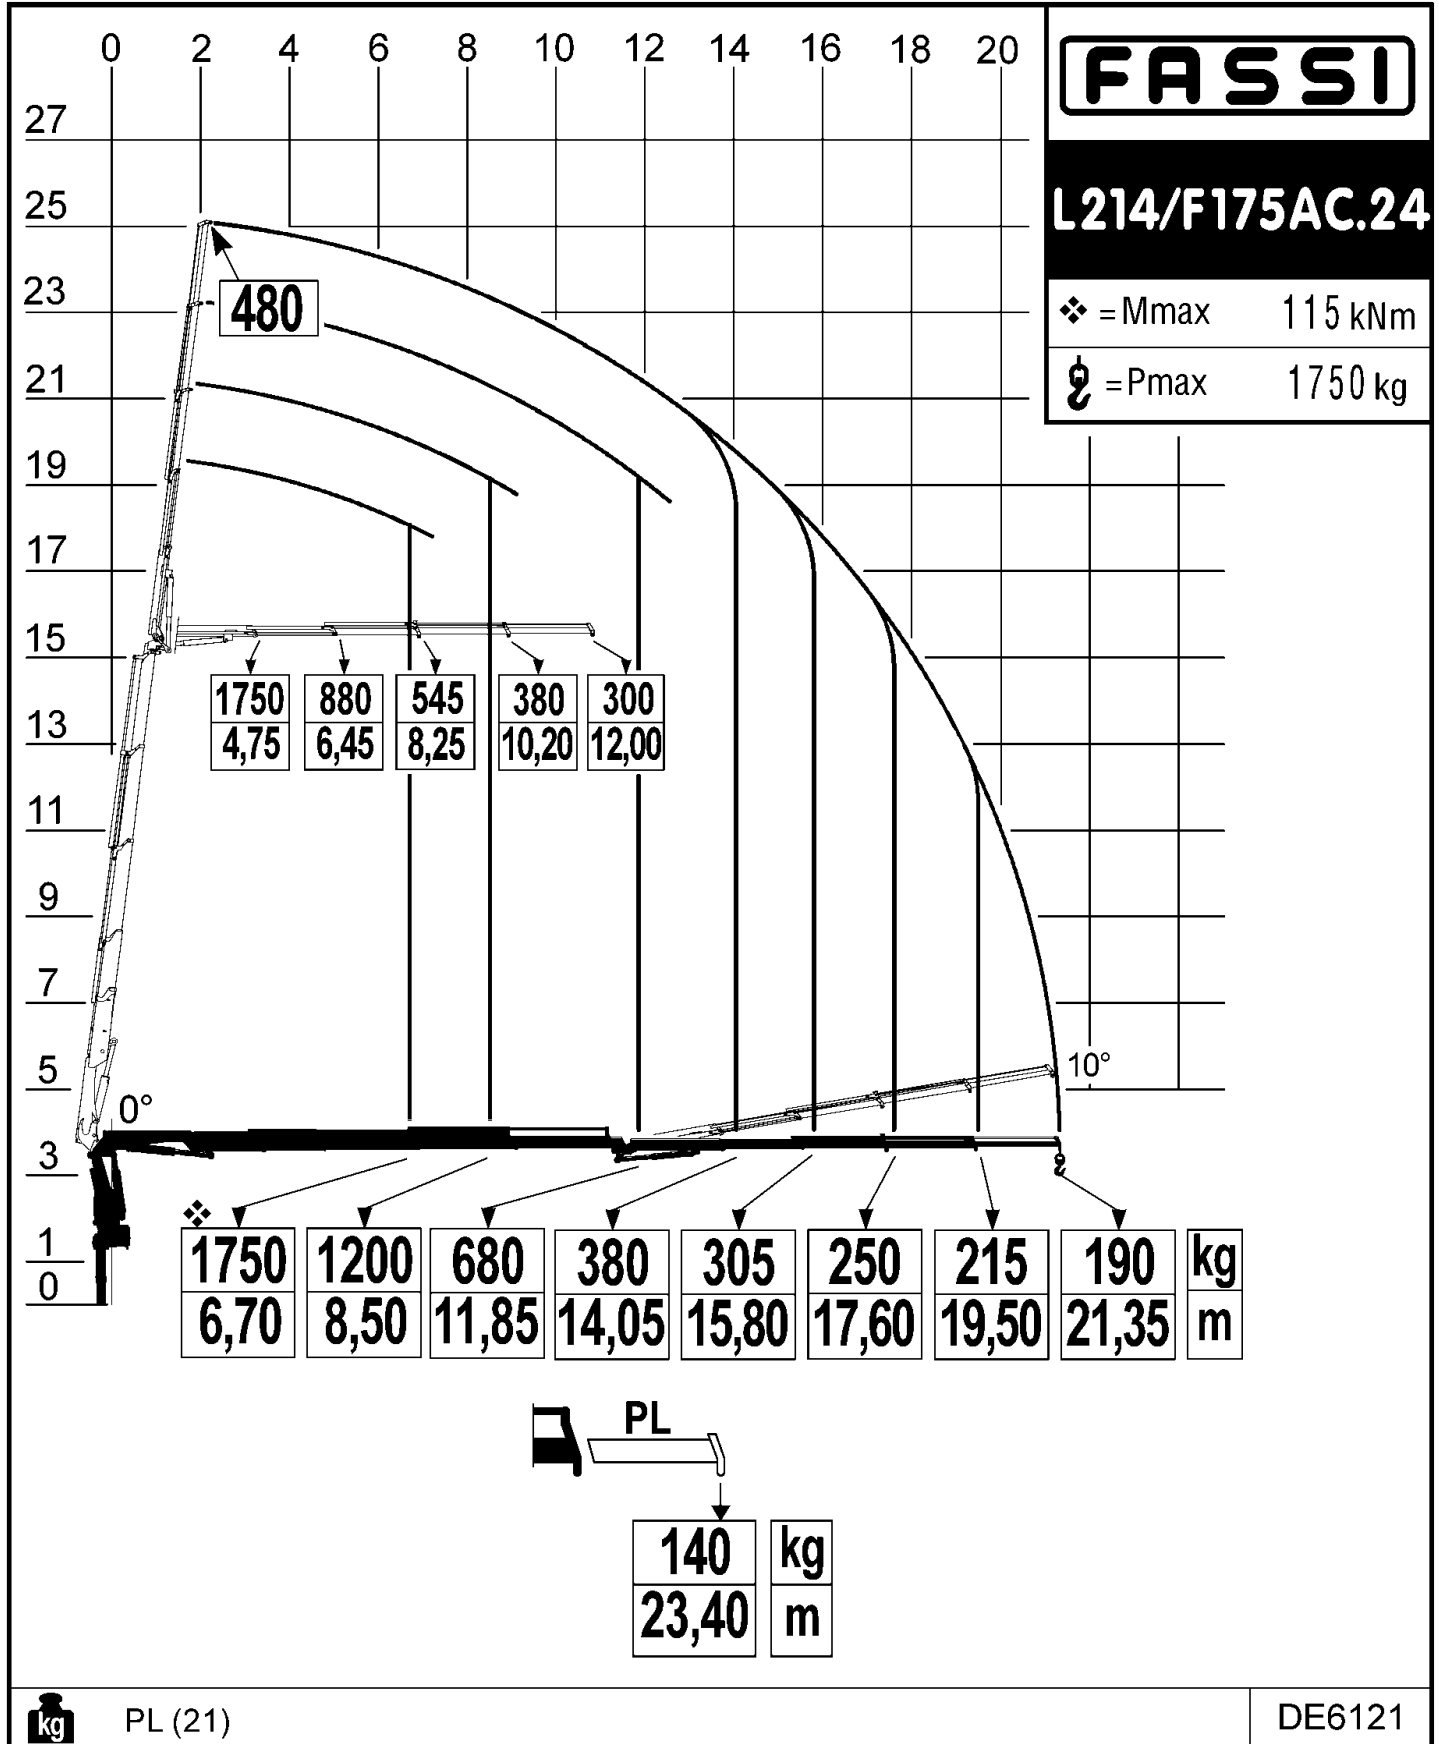

Via Roma, 110
24021 Albino BG
tel. ++39 35 776400
fax ++39 35 755020
www.fassigroup.com
fassi@fassigroup.com

LOAD DIAGRAM HYDRAULIC EXTENSIONS WITH LIFTING MOMENT LIMITING DEVICE