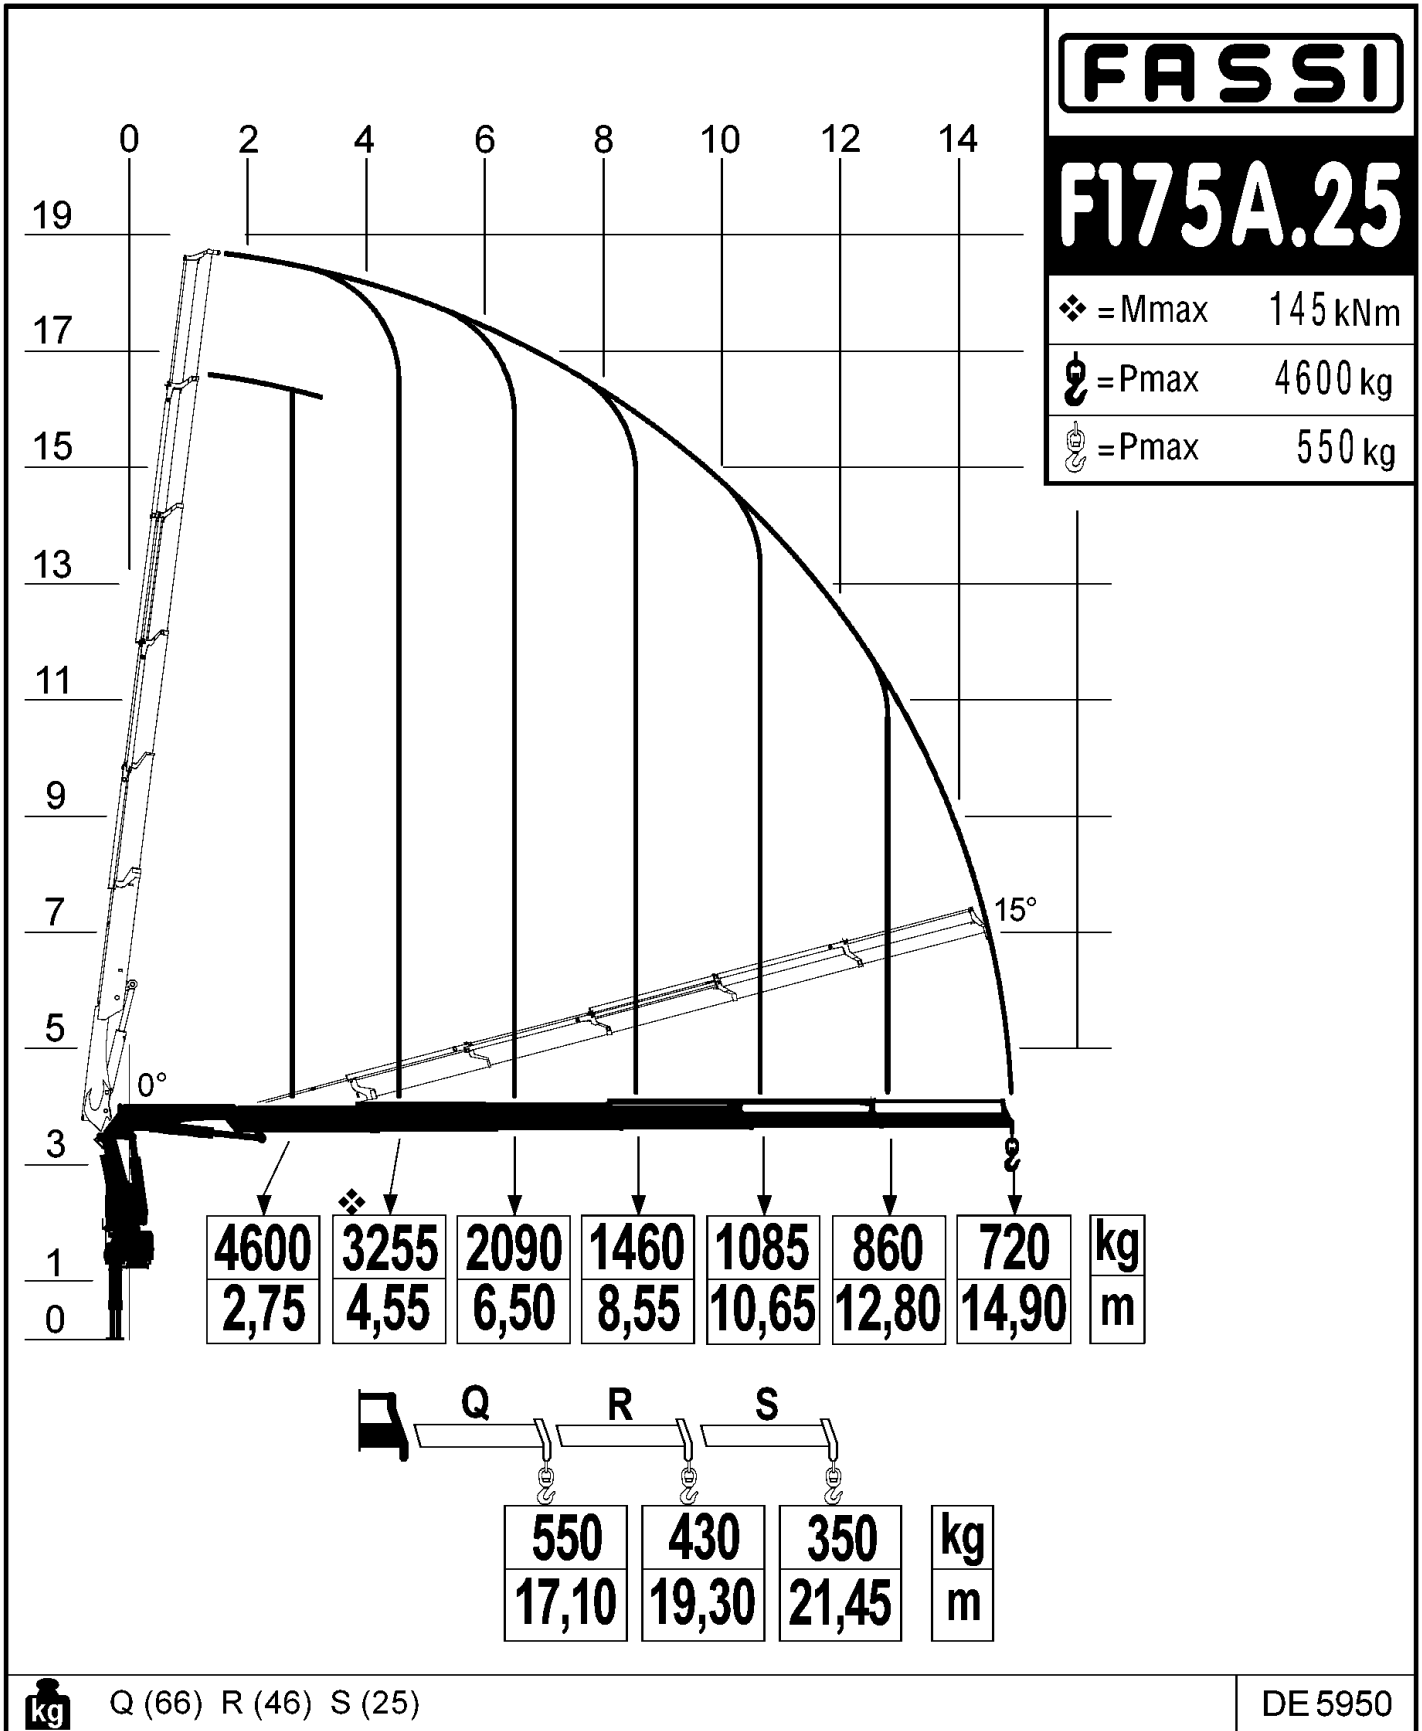

Via dei Carmelitani, 2
24021 Albino BG
tel. ++39 35 776400
fax ++39 35 755020
www.fassigroup.com
fassi@fassigroup.com

LOAD DIAGRAM WITH LIFTING MOMENT LIMITING DEVICE