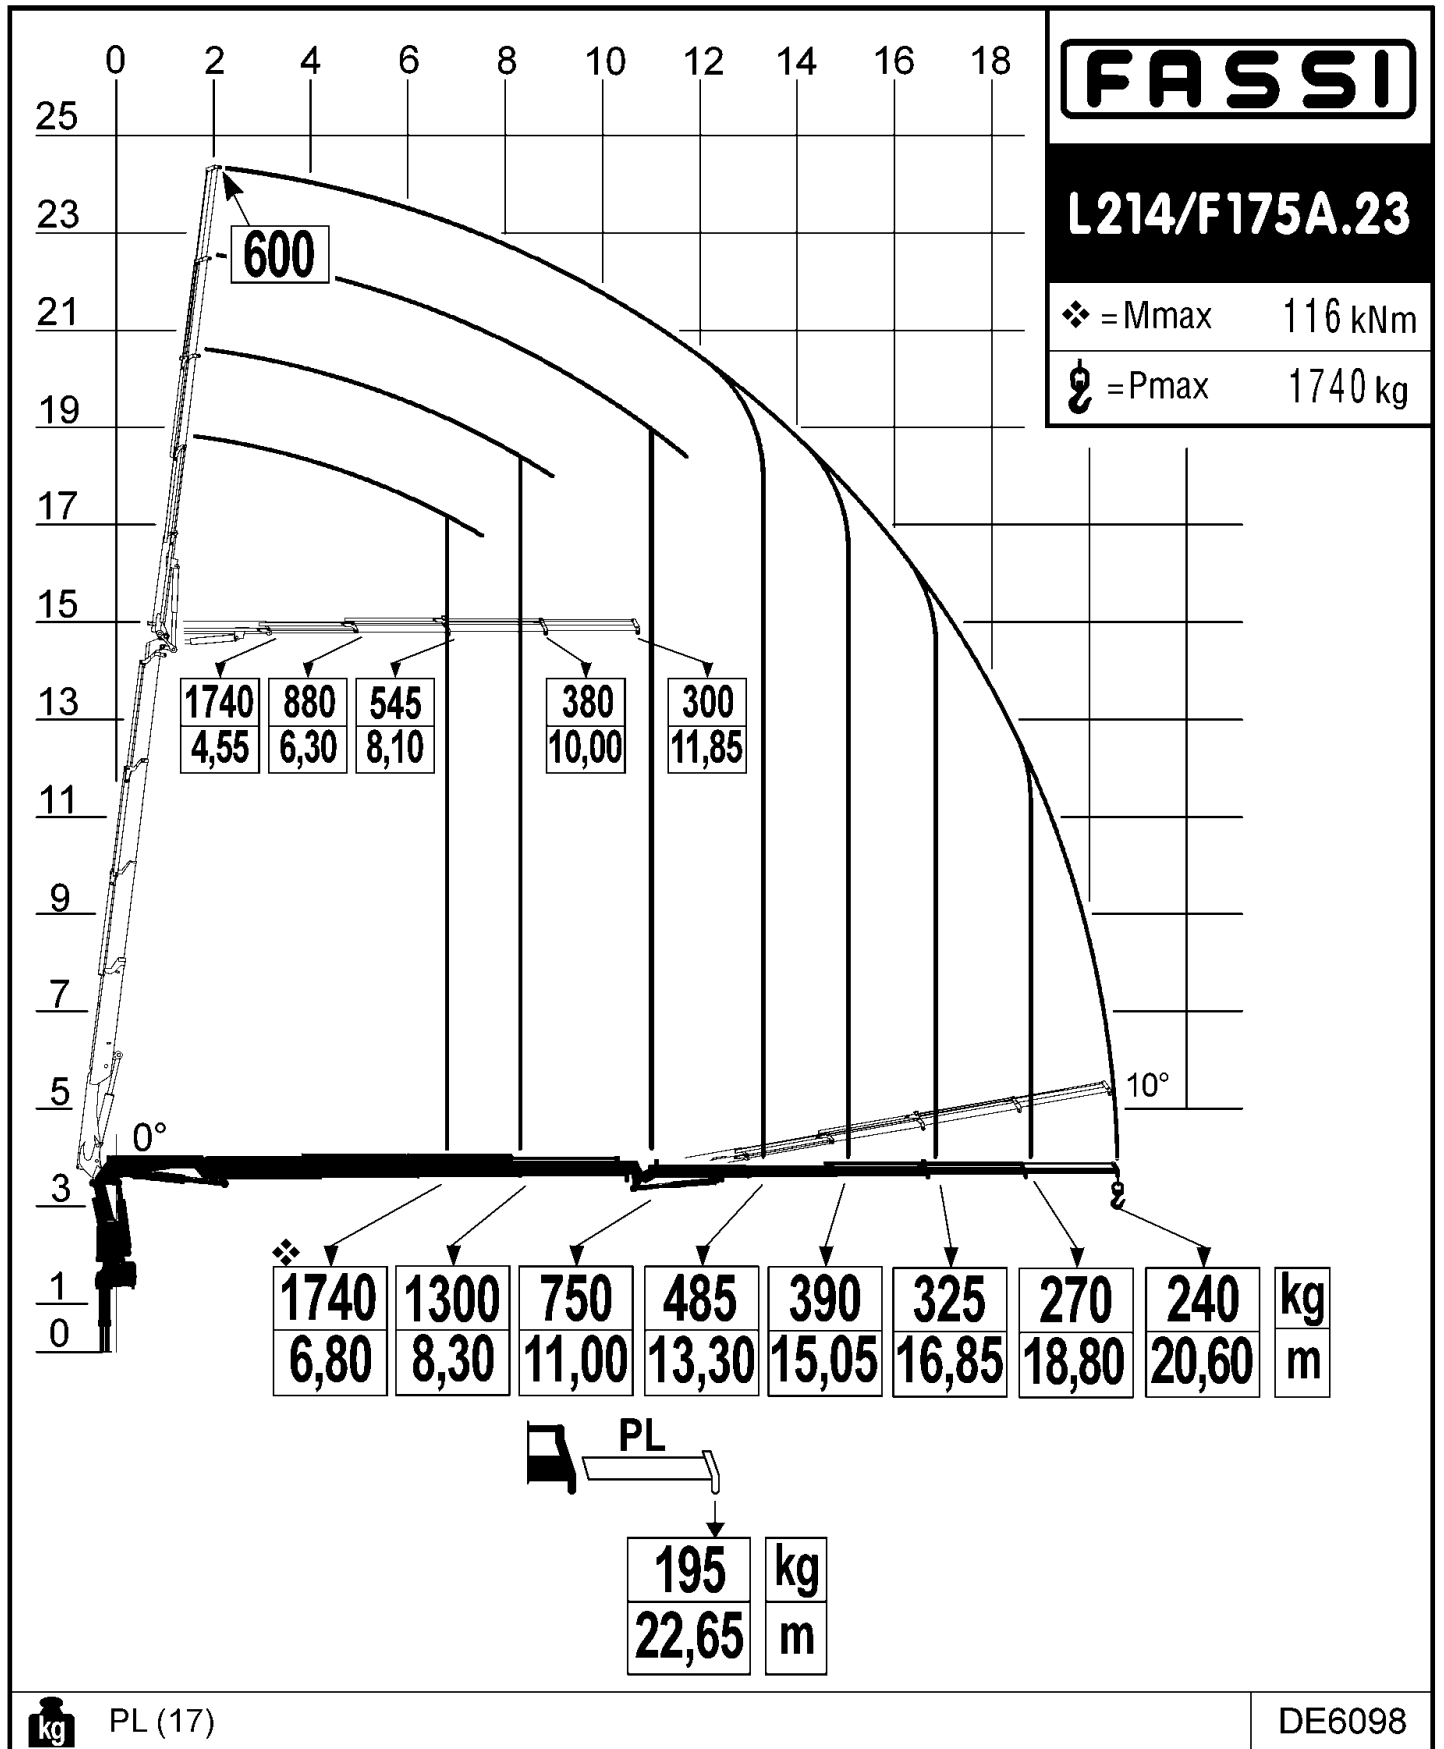

Via Roma, 110
24021 Albino BG
tel. ++39 35 776400
fax ++39 35 755020
www.fassigroup.com
fassi@fassigroup.com

LOAD DIAGRAM HYDRAULIC EXTENSIONS WITH LIFTING MOMENT LIMITING DEVICE