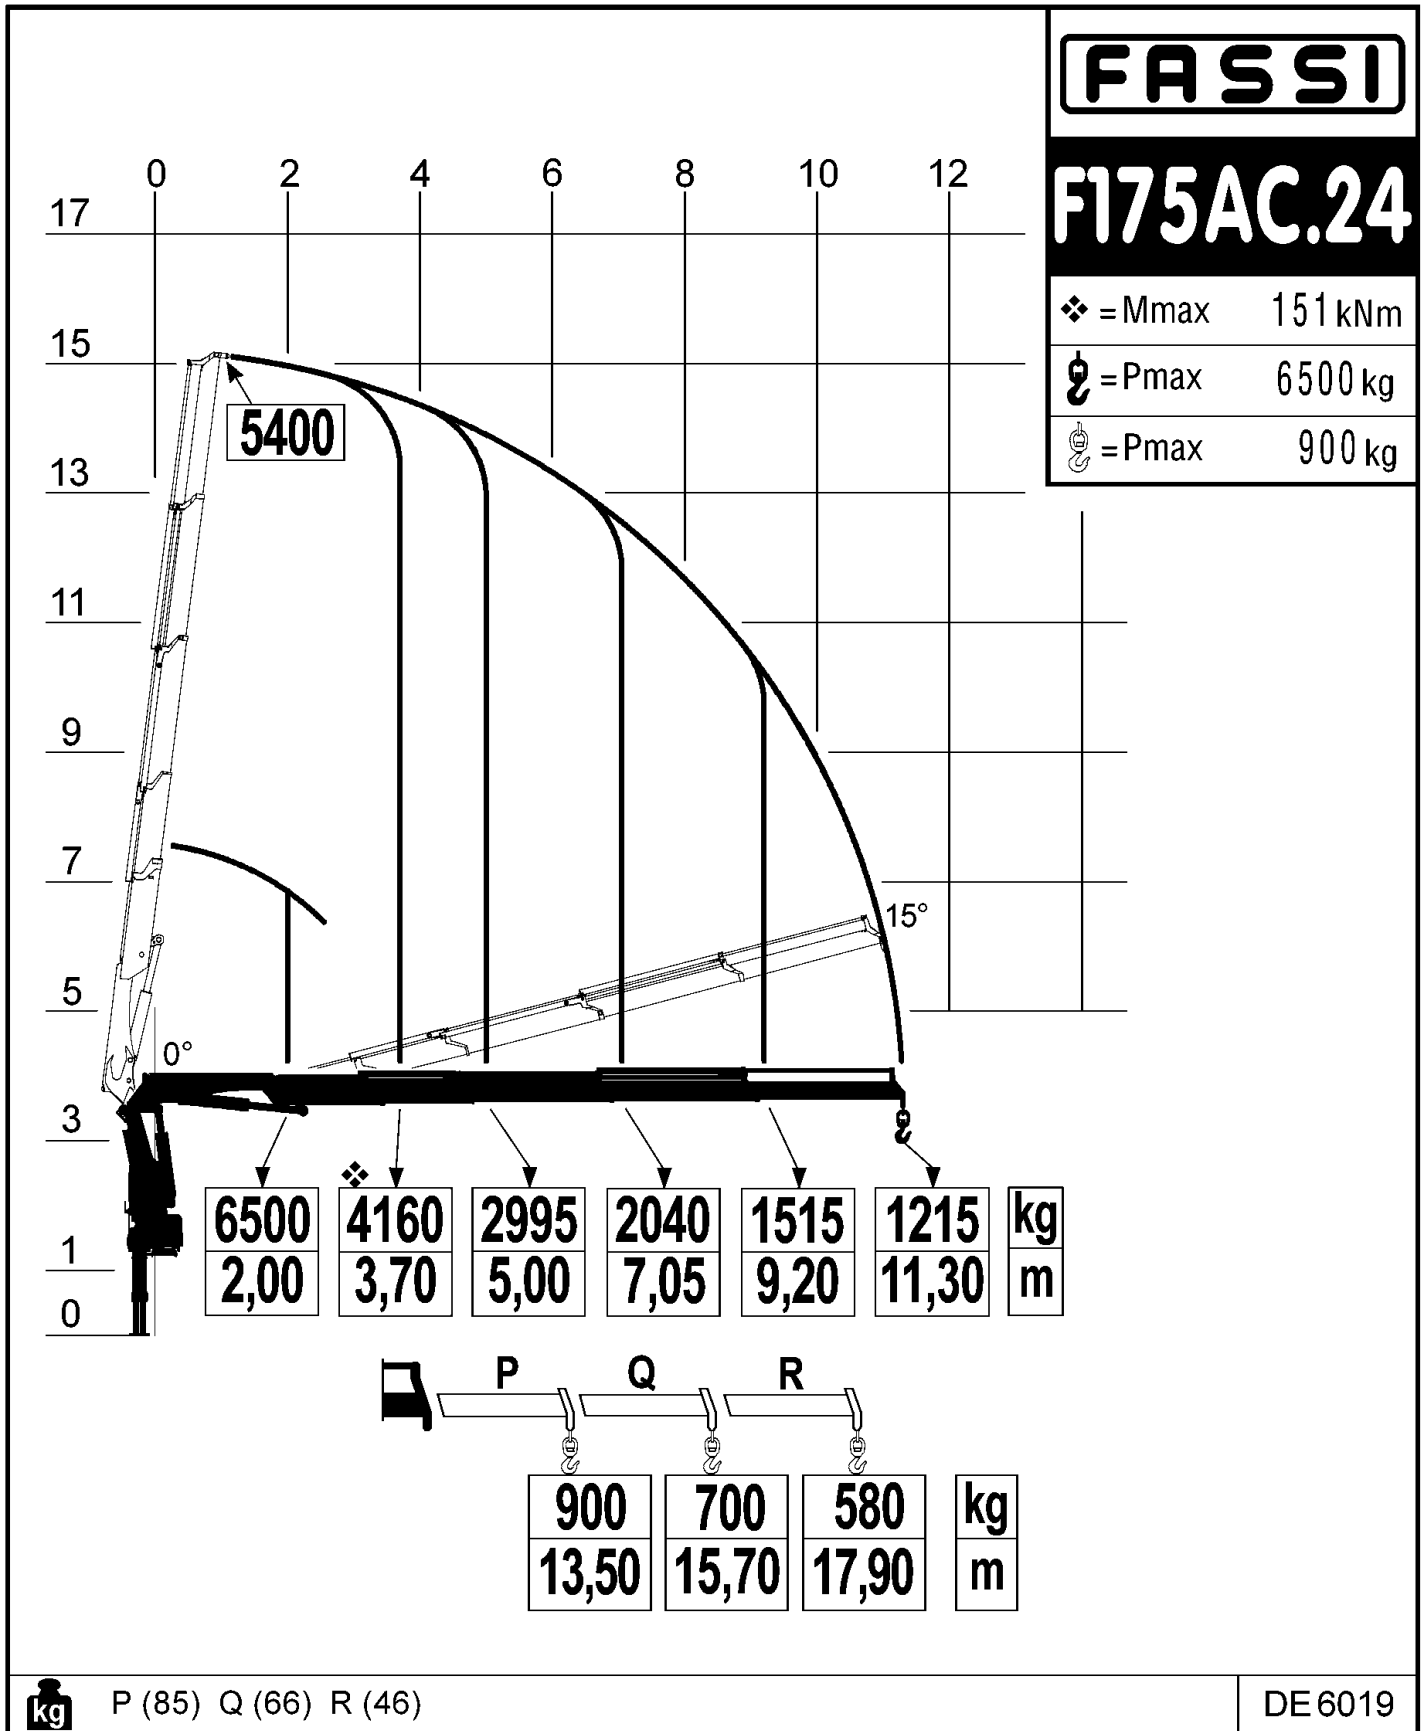

Via dei Carmelitani, 2
24021 Albino BG
tel. ++39 35 776400
fax ++39 35 755020
www.fassigroup.com
fassi@fassigroup.com

LOAD DIAGRAM WITH LIFTING MOMENT LIMITING DEVICE