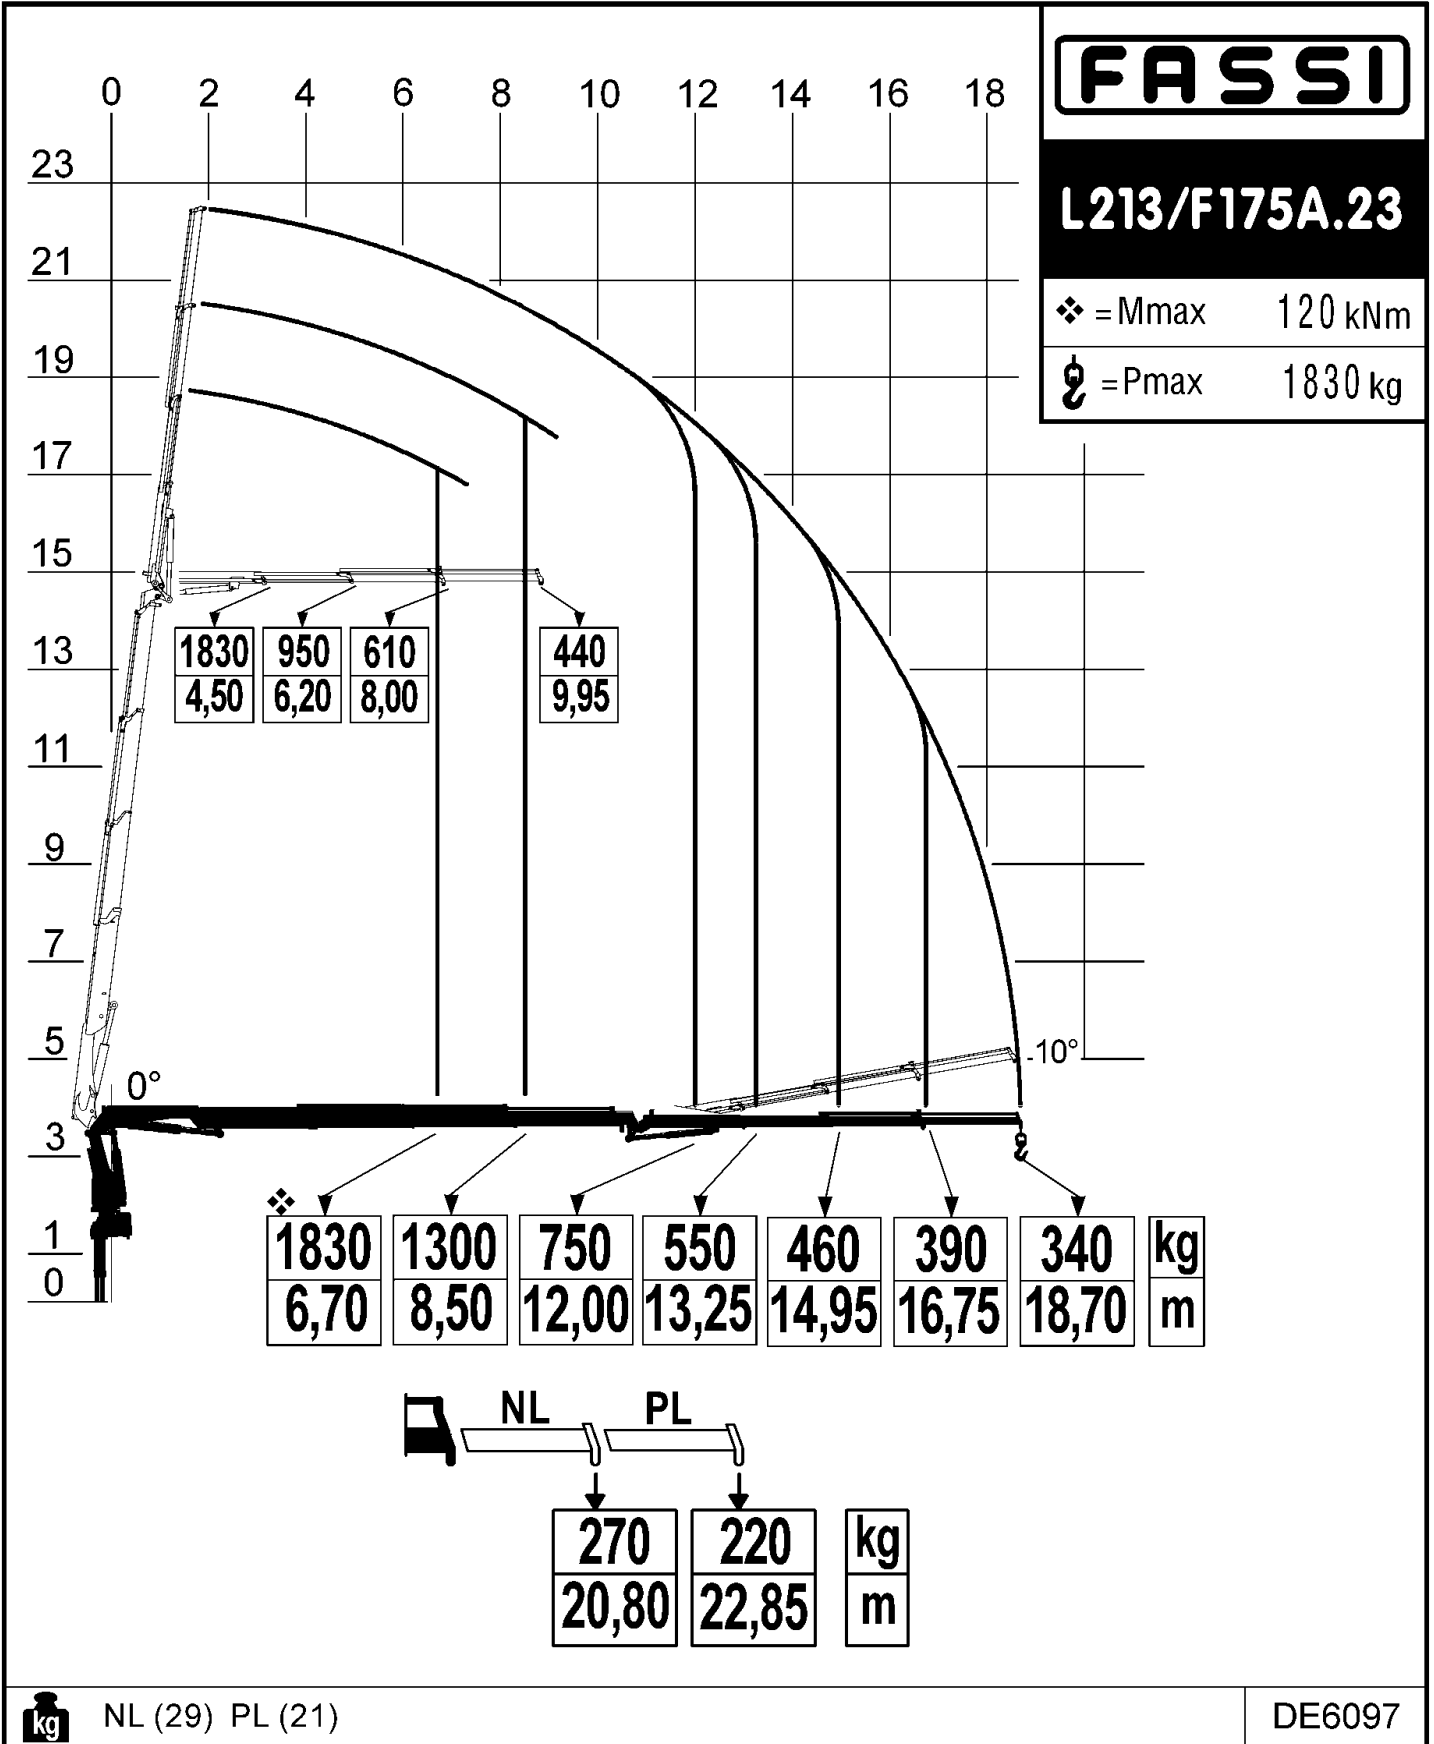

Via Roma, 110
24021 Albino BG
tel. ++39 35 776400
fax ++39 35 755020
www.fassigroup.com
fassi@fassigroup.com

LOAD DIAGRAM HYDRAULIC EXTENSIONS WITH LIFTING MOMENT LIMITING DEVICE