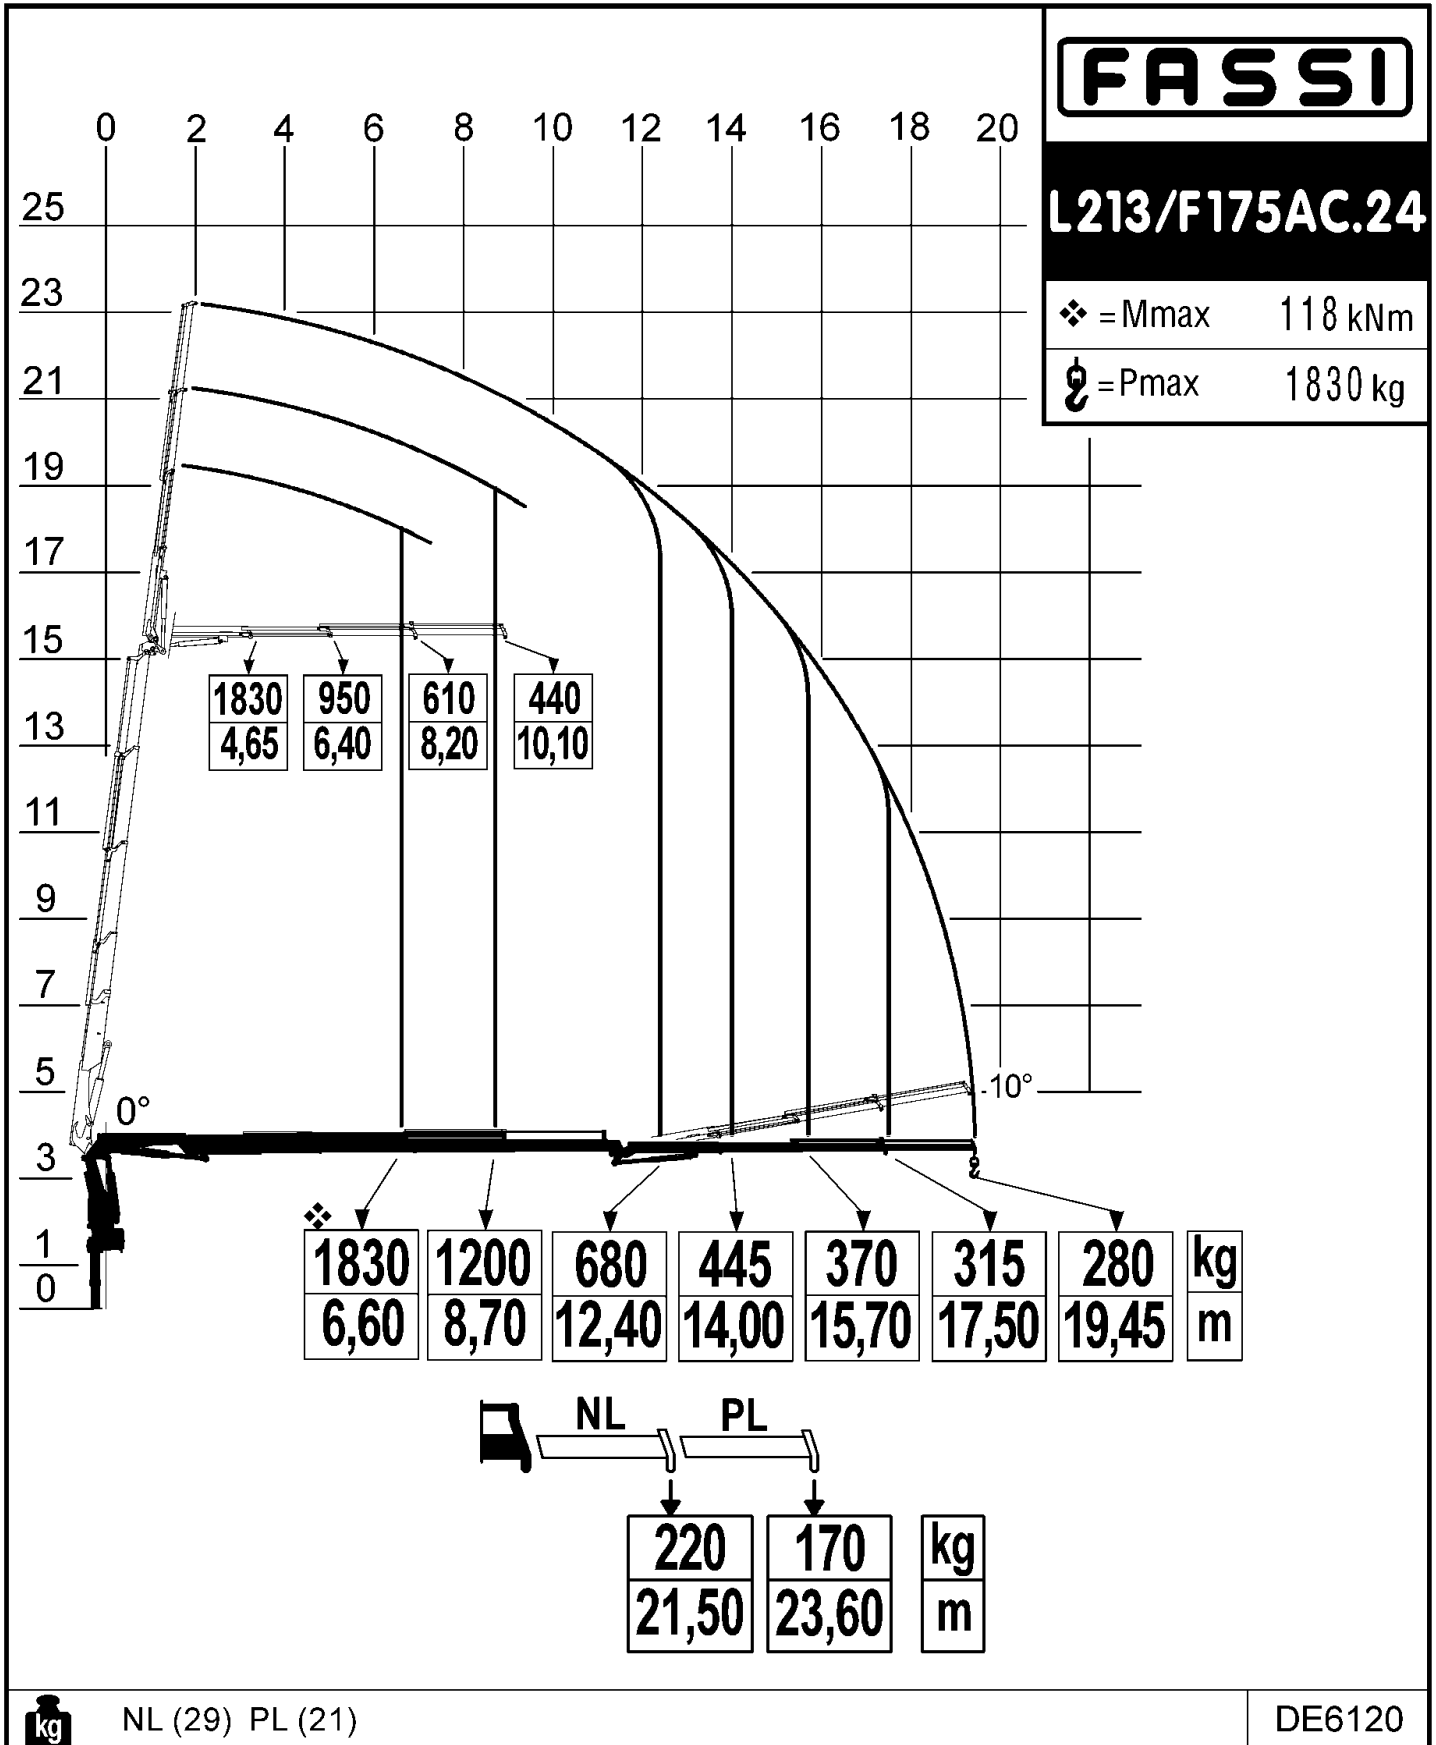

Via Roma, 110
24021 Albino BG
tel. ++39 35 776400
fax ++39 35 755020
www.fassigroup.com
fassi@fassigroup.com

LOAD DIAGRAM HYDRAULIC EXTENSIONS WITH LIFTING MOMENT LIMITING DEVICE