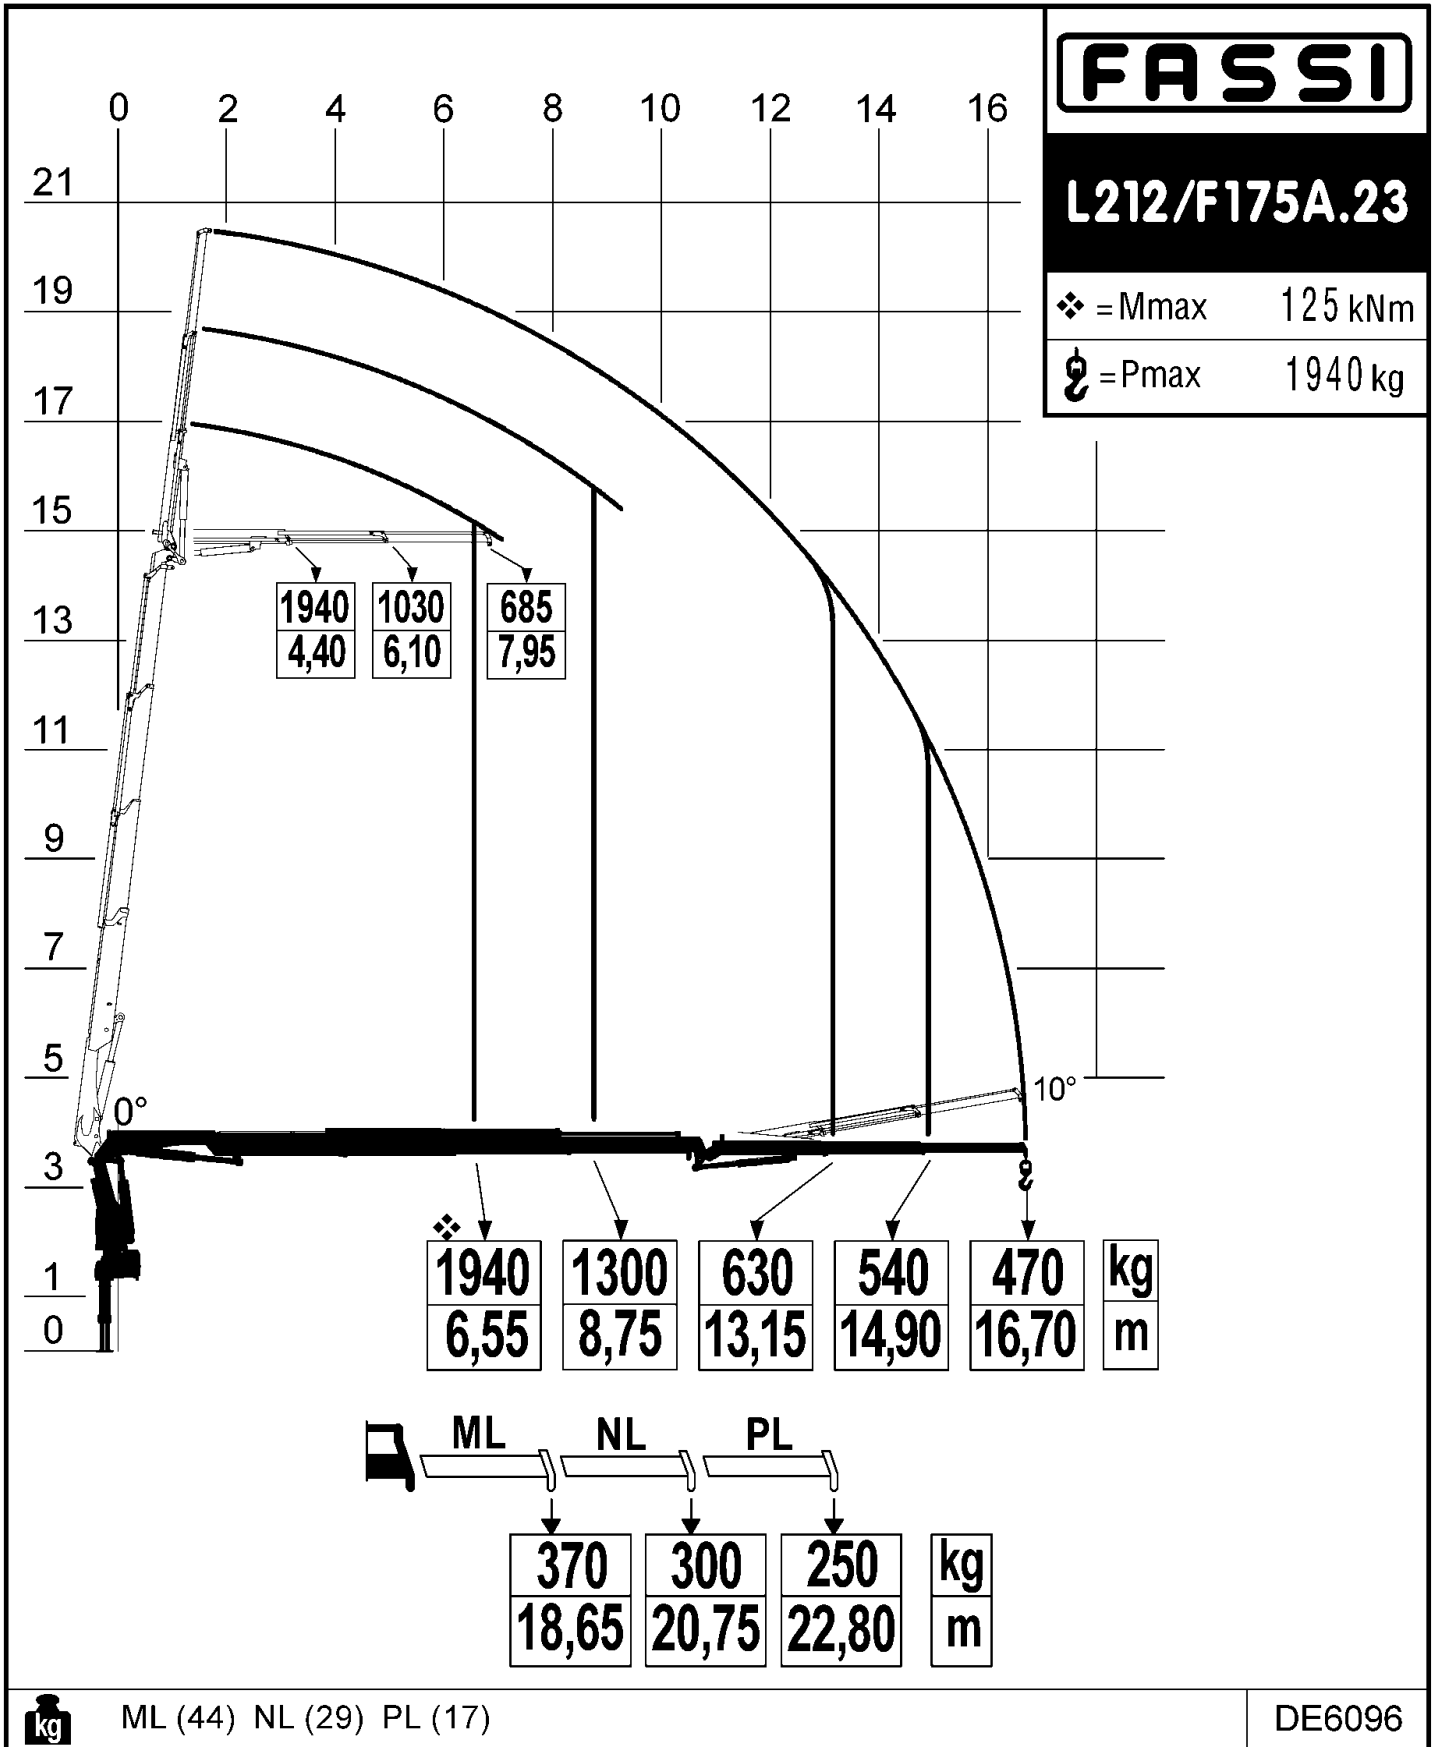

Via Roma, 110
24021 Albino BG
tel. ++39 35 776400
fax ++39 35 755020
www.fassigroup.com
fassi@fassigroup.com

LOAD DIAGRAM HYDRAULIC EXTENSIONS WITH LIFTING MOMENT LIMITING DEVICE