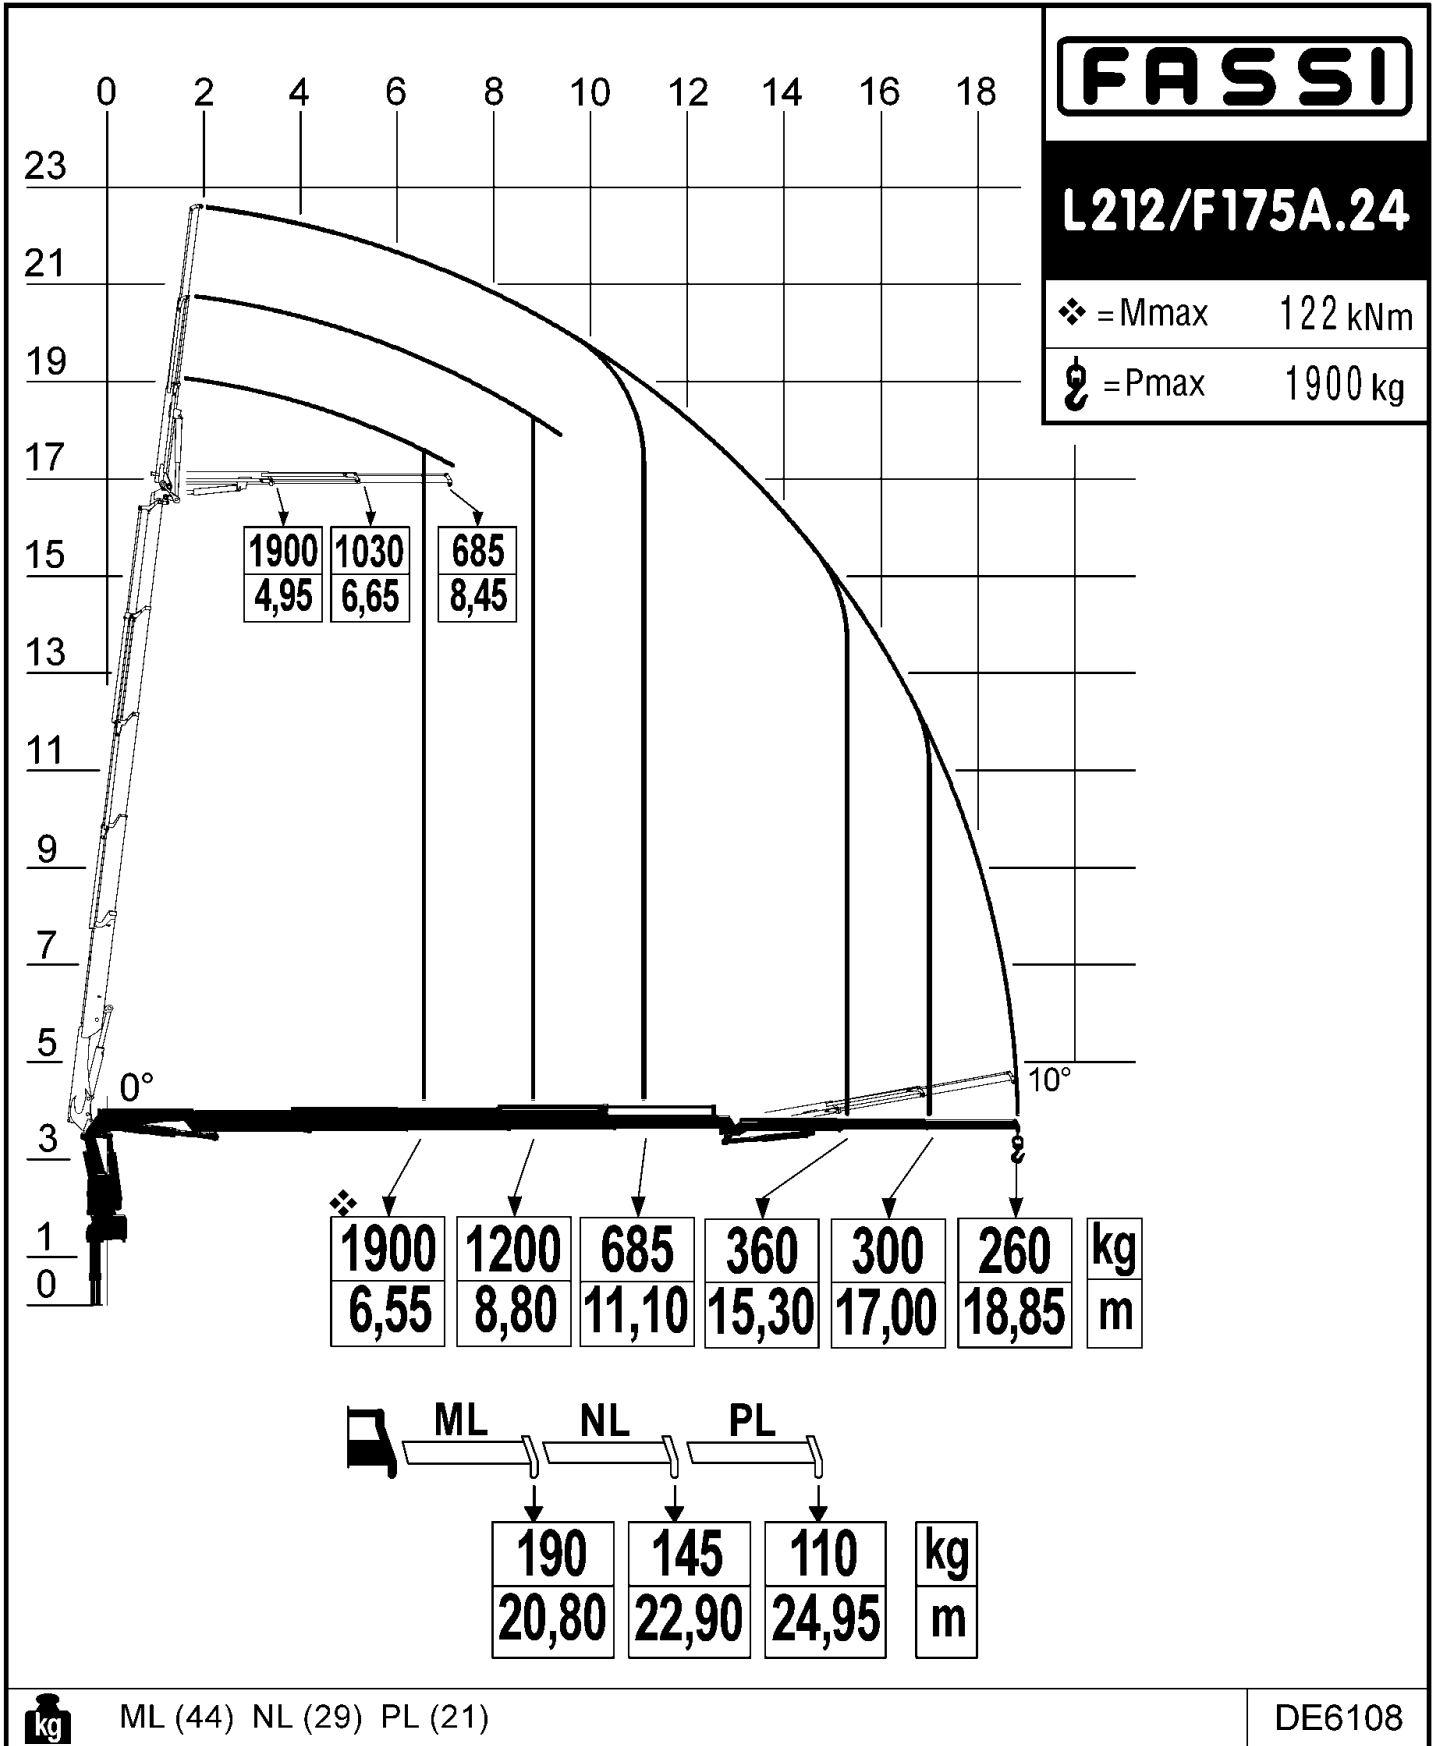

Via Roma, 110
24021 Albino BG
tel. ++39 35 776400
fax ++39 35 755020
www.fassigroup.com
fassi@fassigroup.com

LOAD DIAGRAM HYDRAULIC EXTENSIONS WITH LIFTING MOMENT LIMITING DEVICE