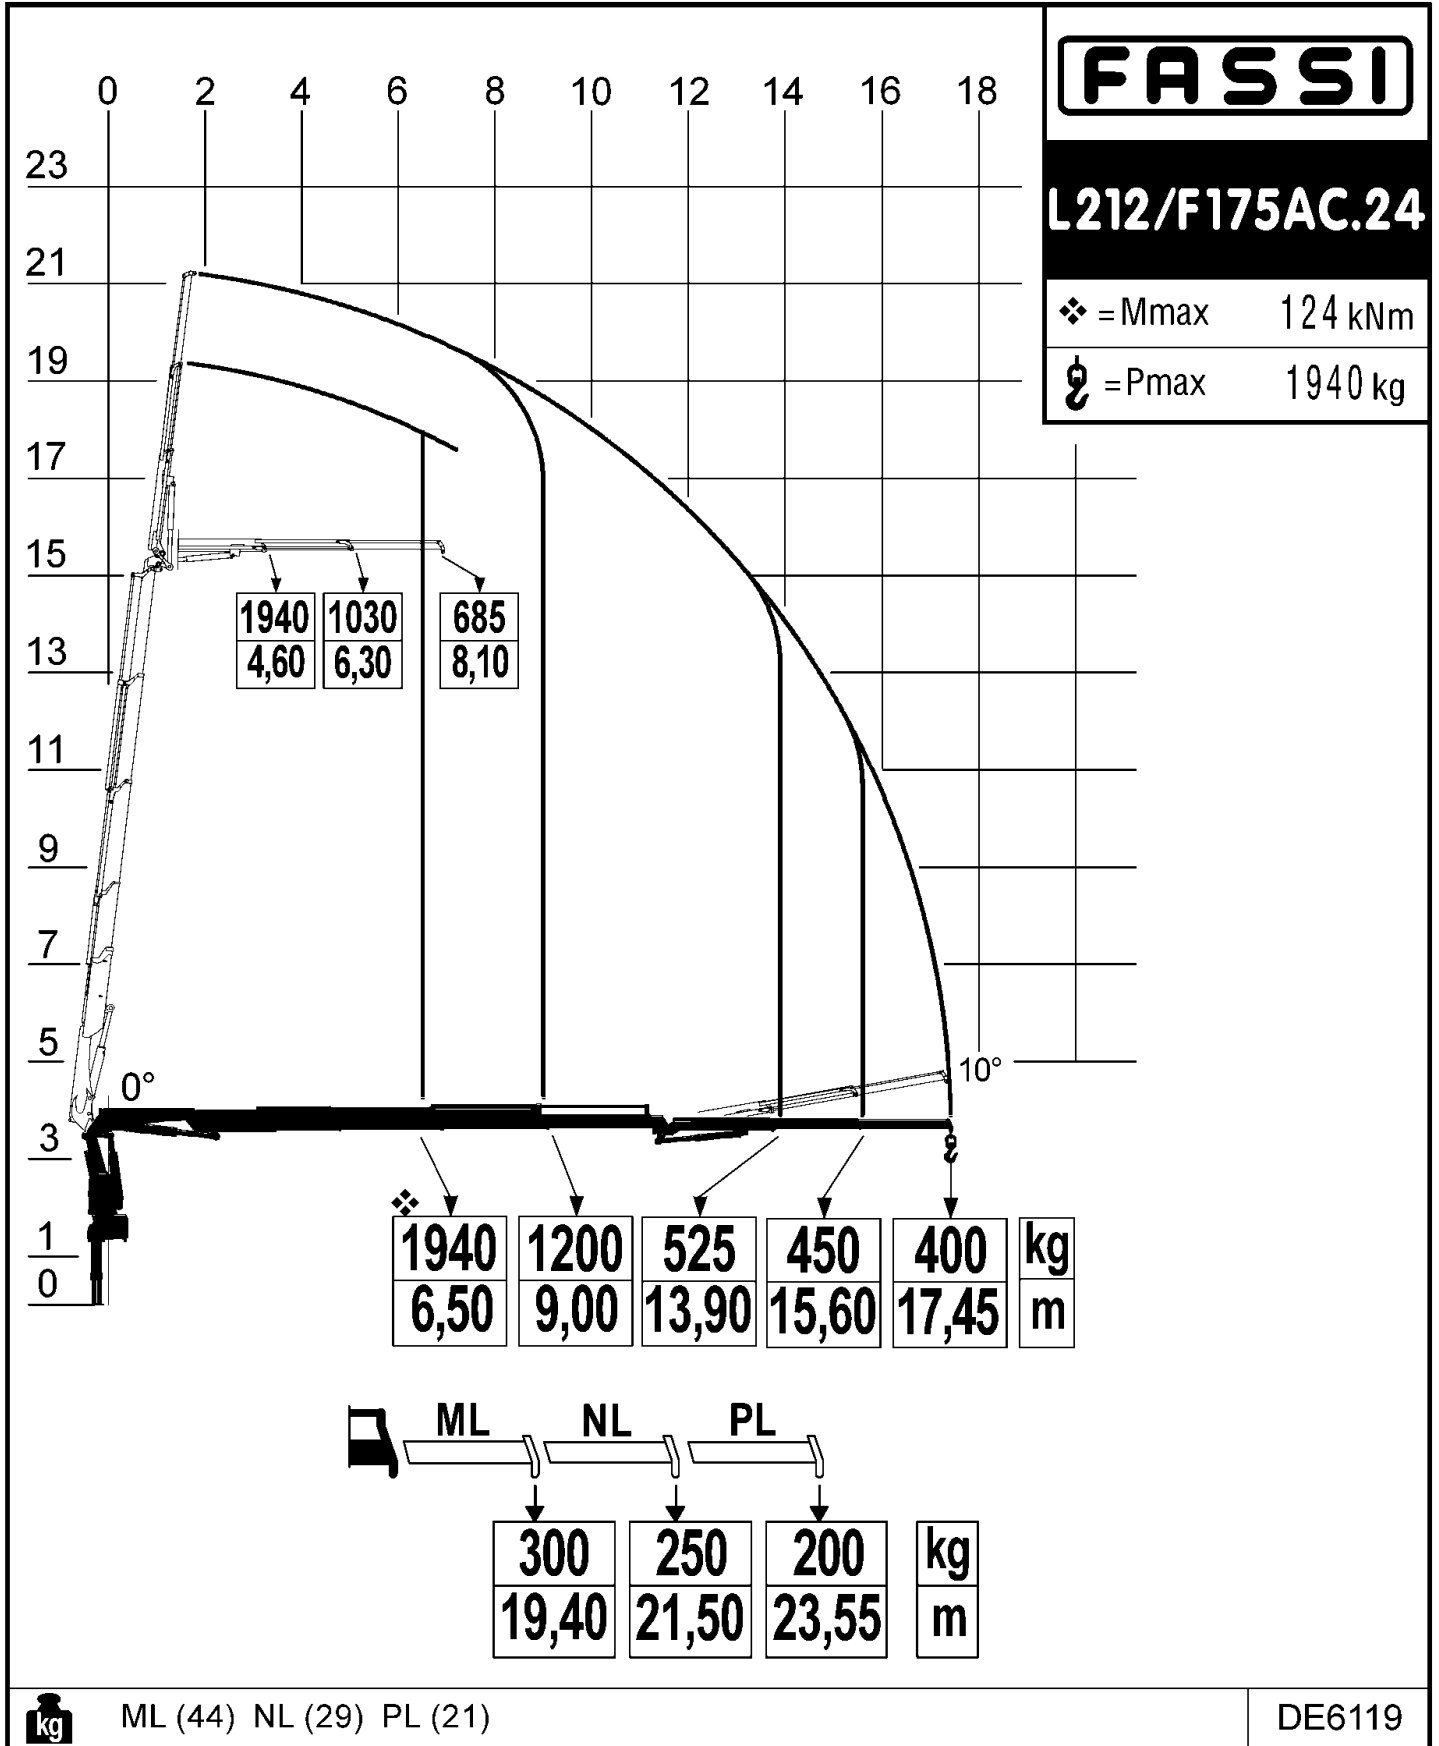

Via Roma, 110
24021 Albino BG
tel. ++39 35 776400
fax ++39 35 755020
www.fassigroup.com
fassi@fassigroup.com

LOAD DIAGRAM HYDRAULIC EXTENSIONS WITH LIFTING MOMENT LIMITING DEVICE