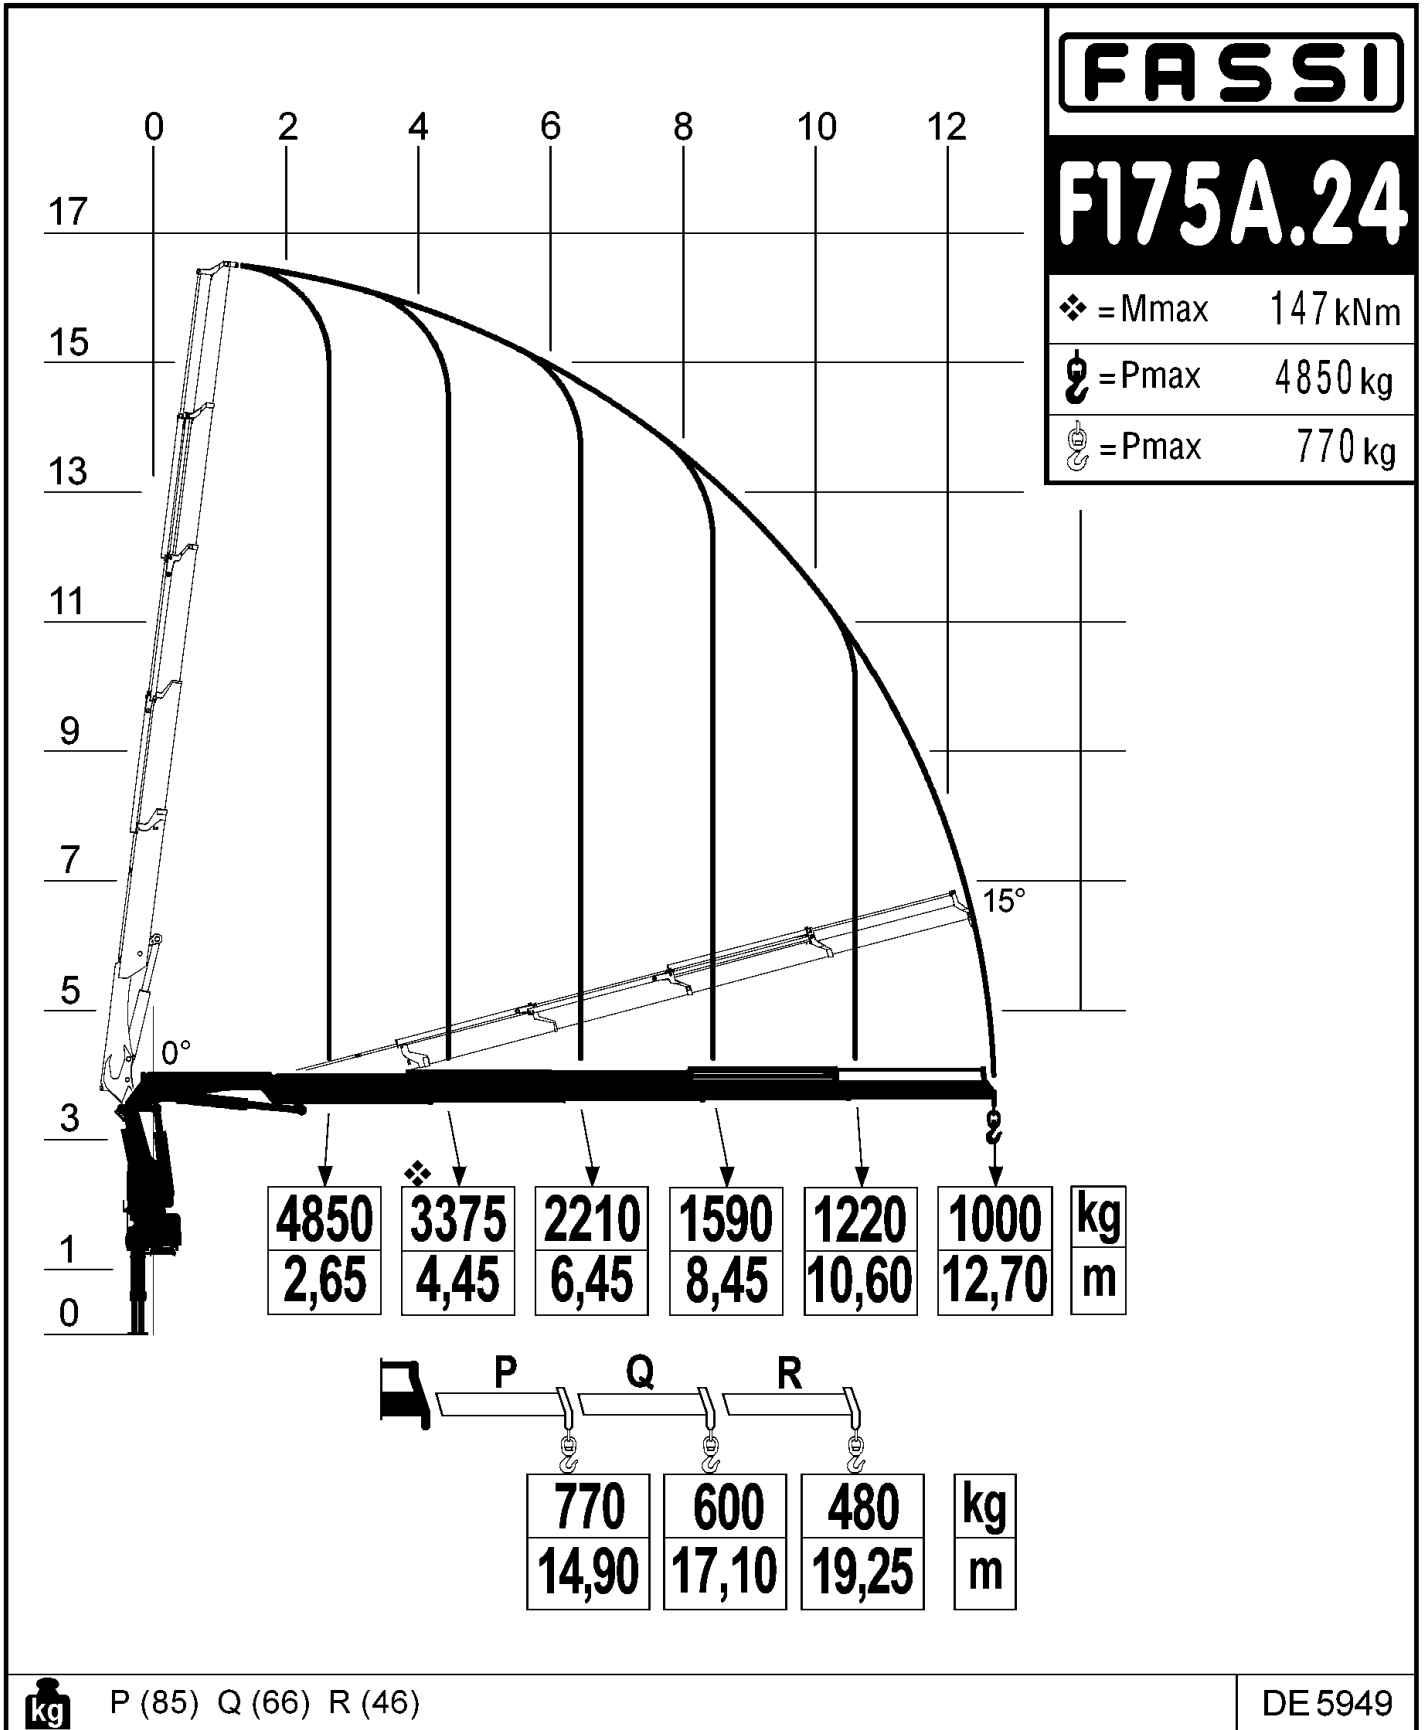

Via dei Carmelitani, 2
24021 Albino BG
tel. ++39 35 776400
fax ++39 35 755020
www.fassigroup.com
fassi@fassigroup.com

LOAD DIAGRAM WITH LIFTING MOMENT LIMITING DEVICE