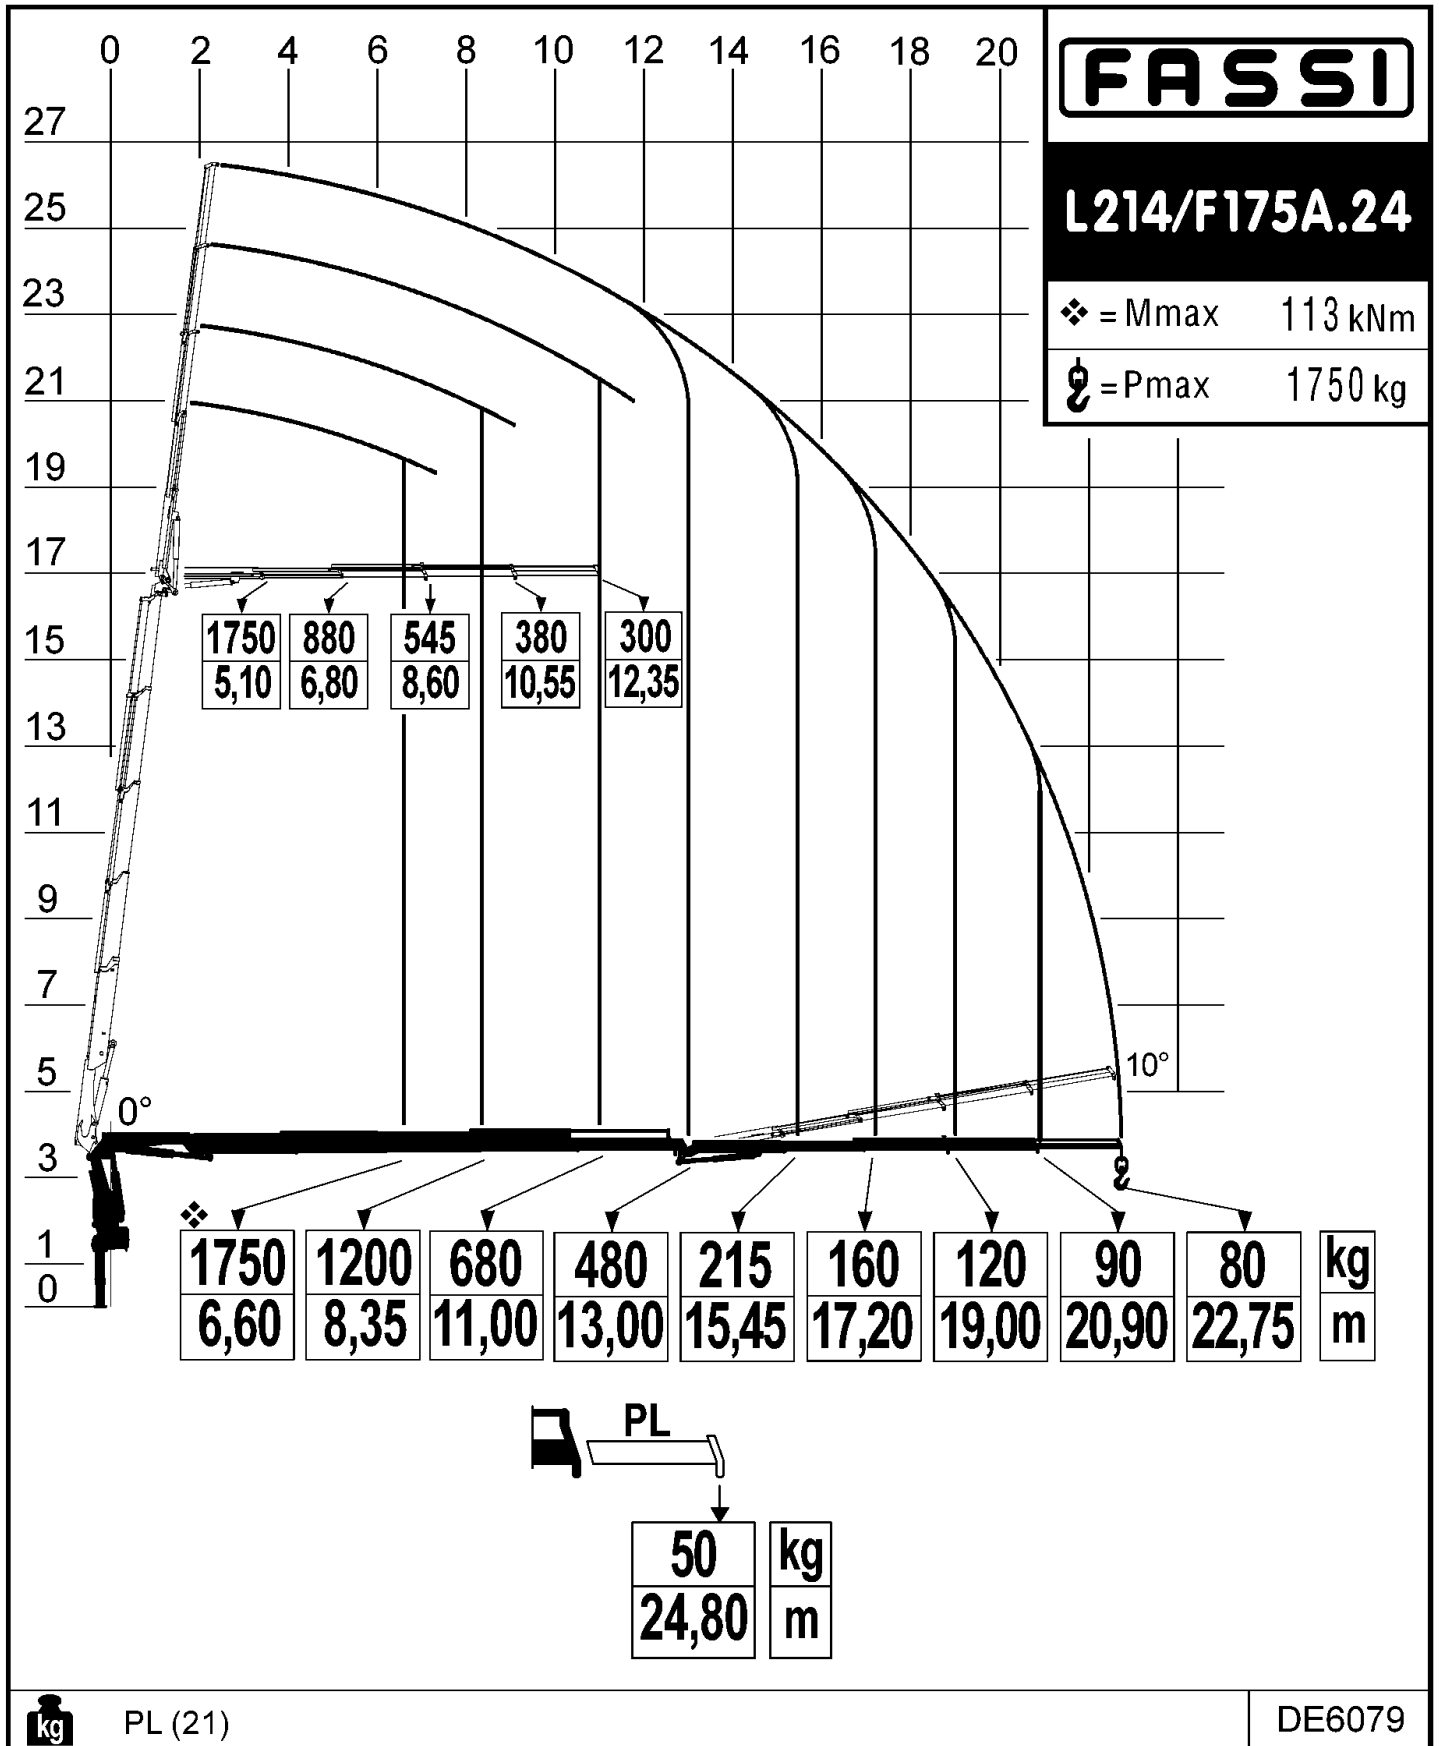

Via Roma, 110
24021 Albino BG
tel. ++39 35 776400
fax ++39 35 755020
www.fassigroup.com
fassi@fassigroup.com

LOAD DIAGRAM HYDRAULIC EXTENSIONS WITH LIFTING MOMENT LIMITING DEVICE