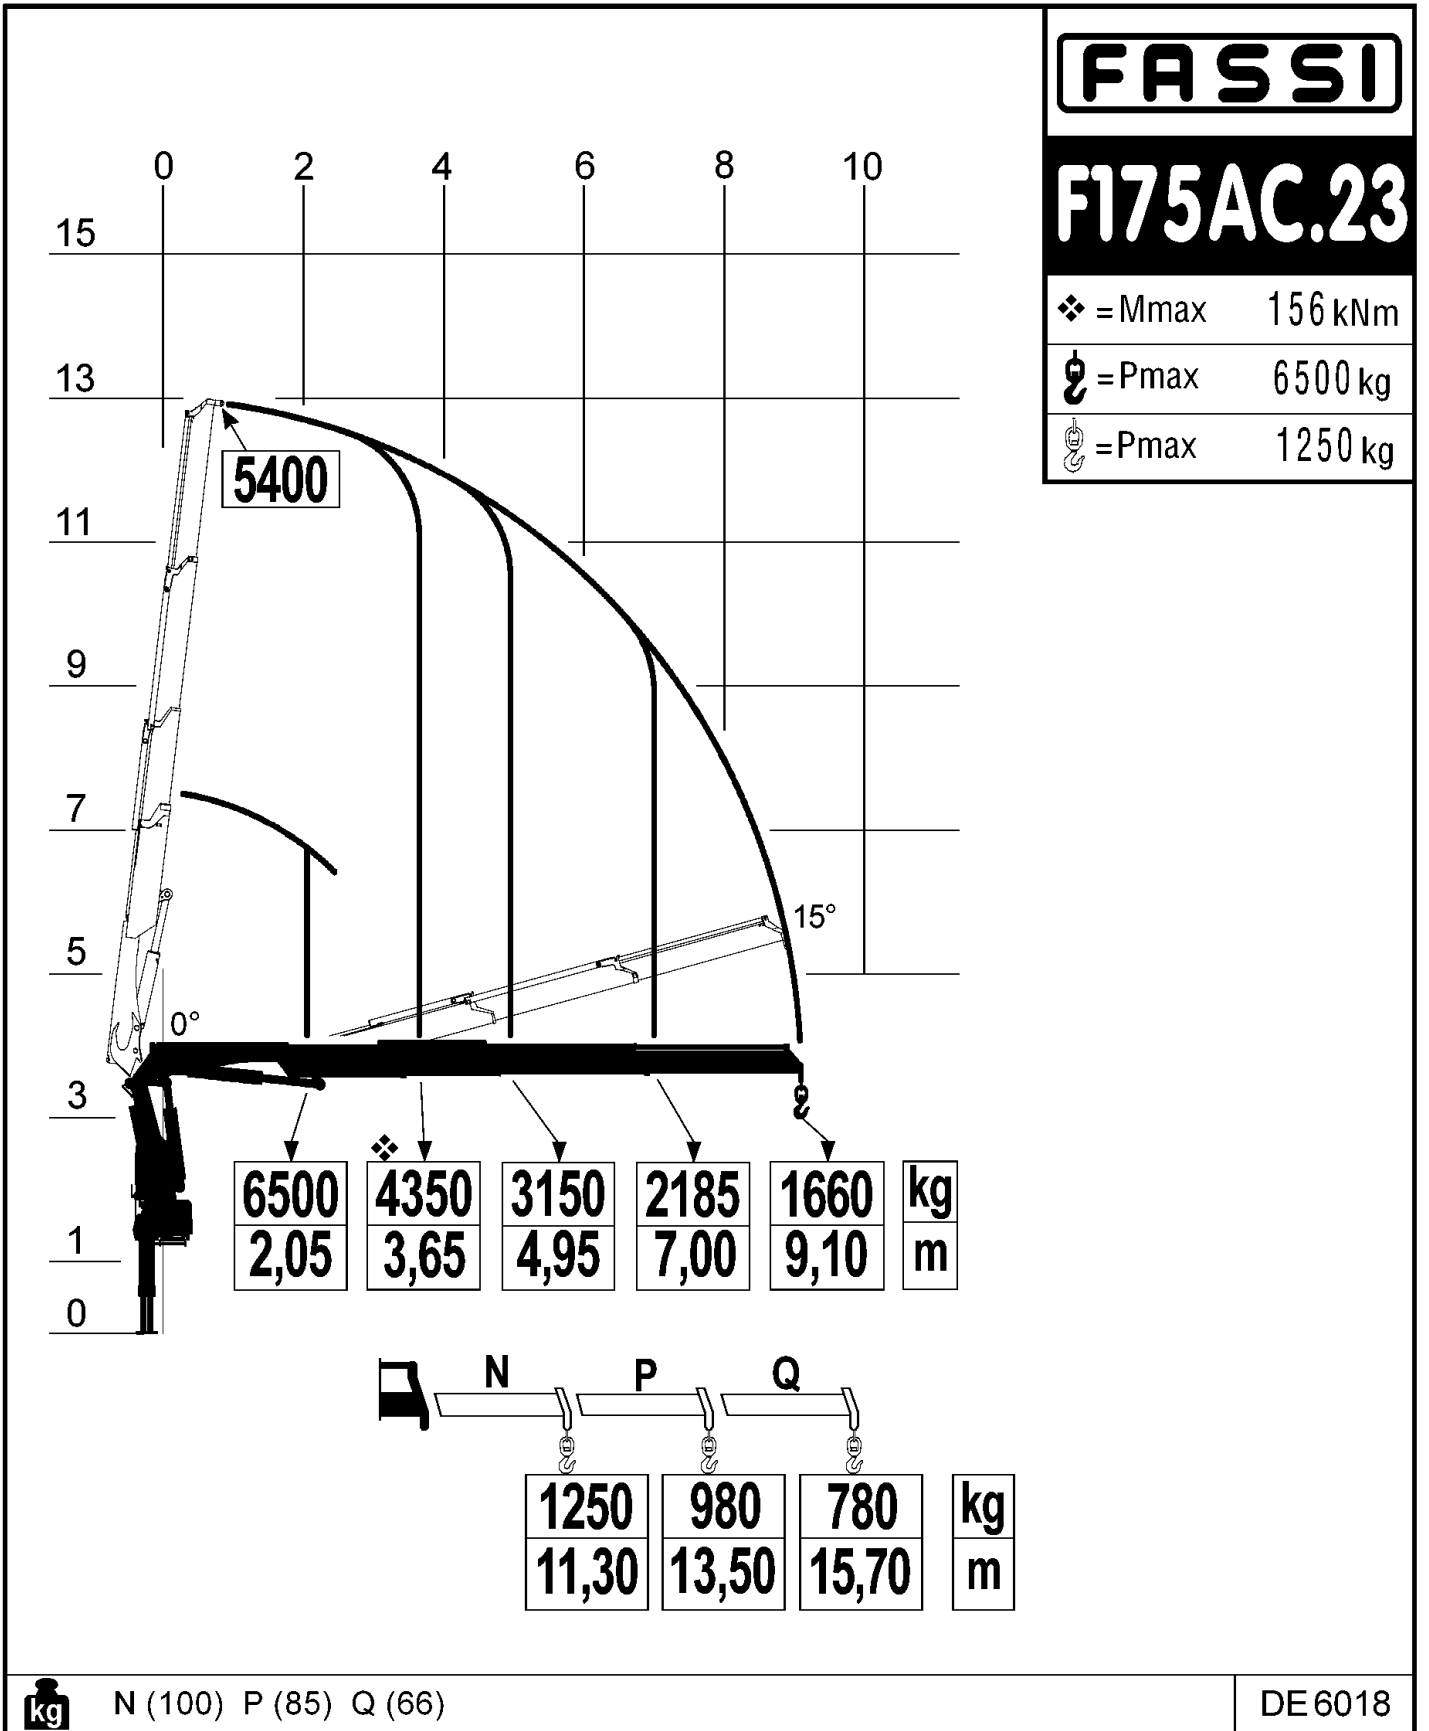

Via dei Carmelitani, 2
24021 Albino BG
tel. ++39 35 776400
fax ++39 35 755020
www.fassigroup.com
fassi@fassigroup.com

LOAD DIAGRAM WITH LIFTING MOMENT LIMITING DEVICE