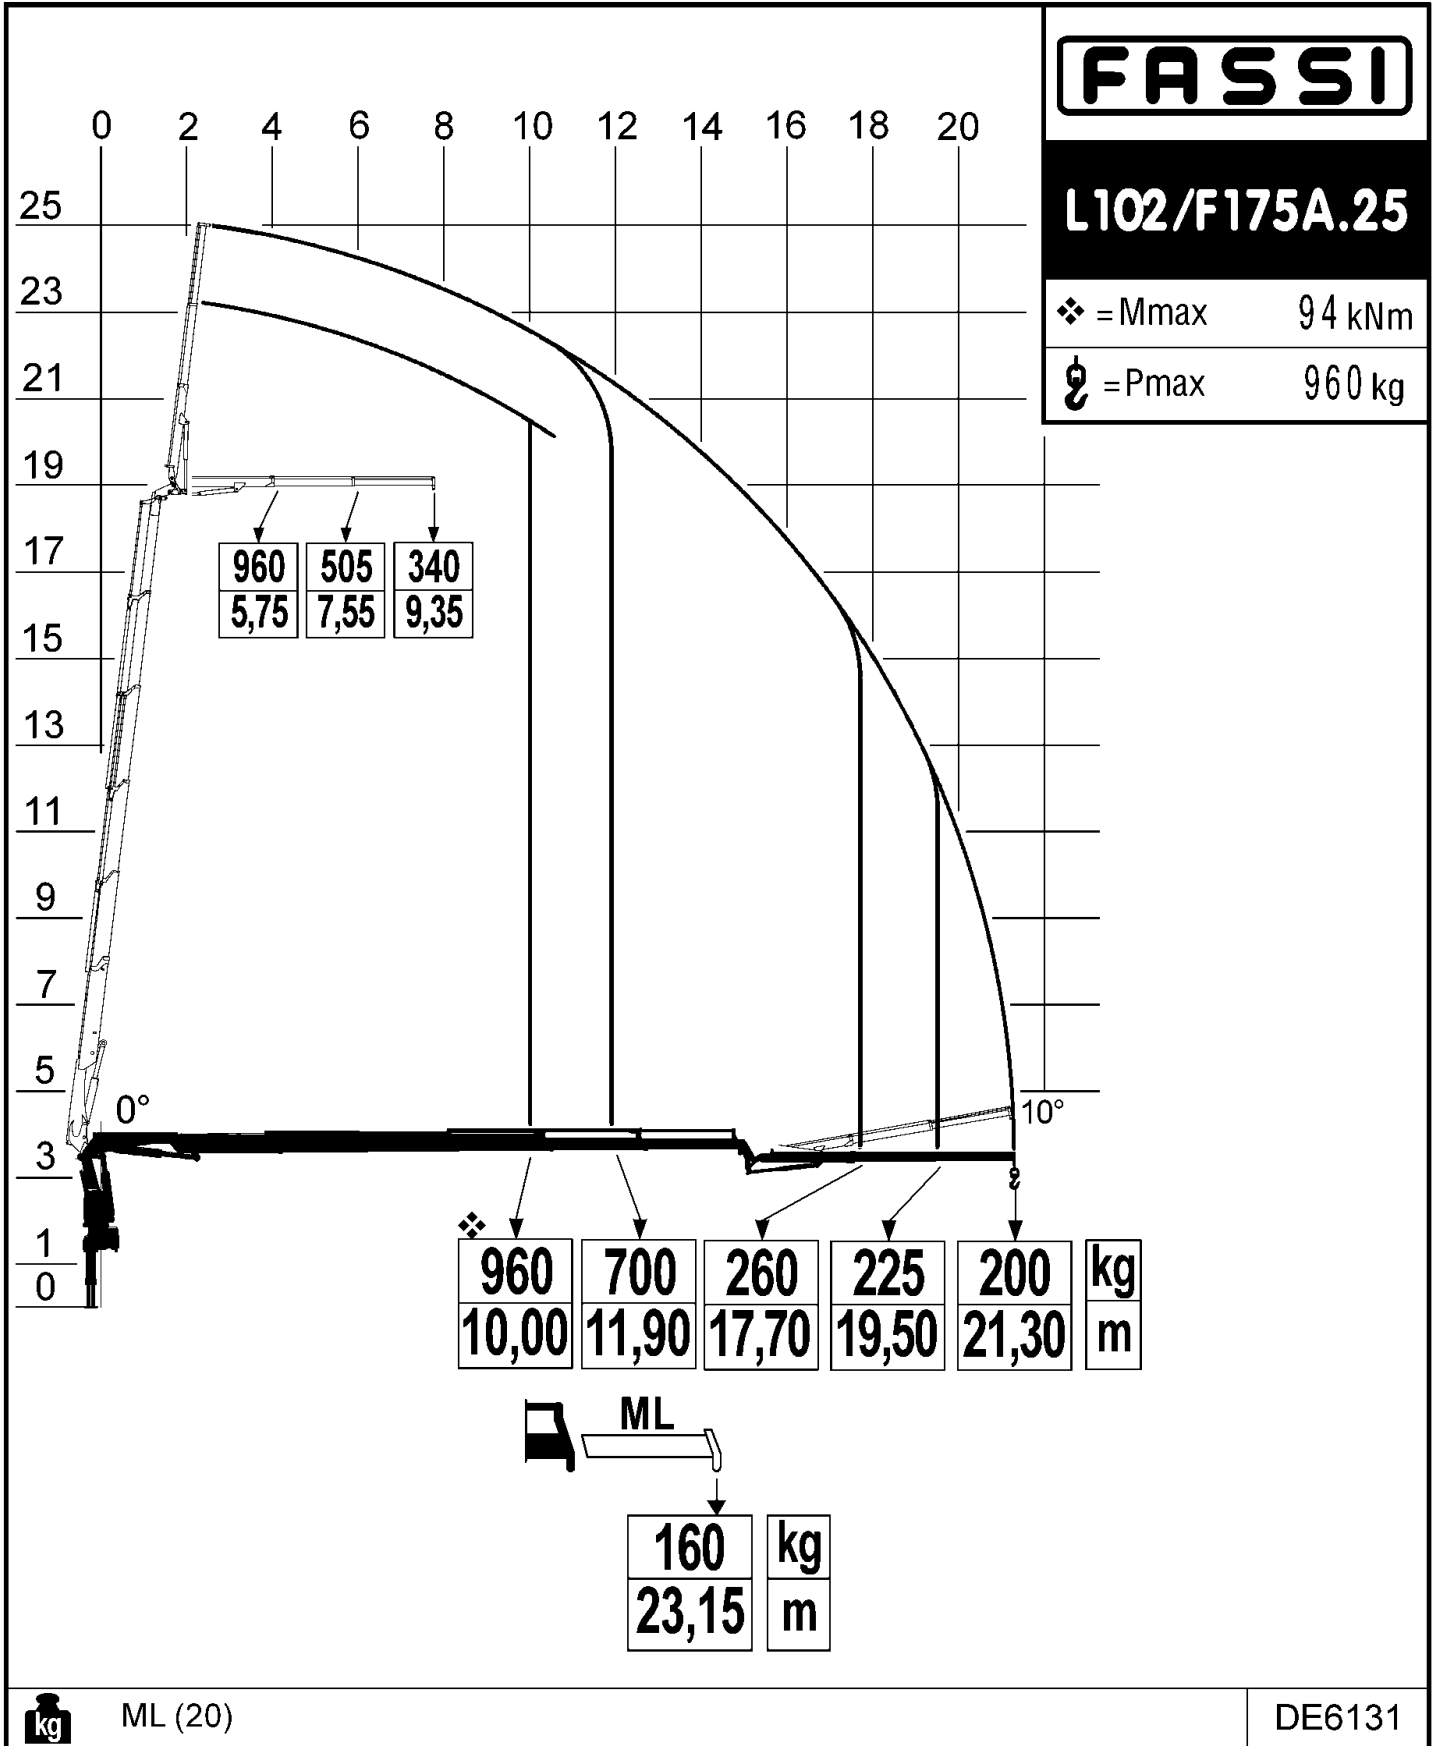

Via Roma, 110
24021 Albino BG
tel. ++39 35 776400
fax ++39 35 755020
www.fassigroup.com
fassi@fassigroup.com

LOAD DIAGRAM HYDRAULIC EXTENSIONS WITH LIFTING MOMENT LIMITING DEVICE