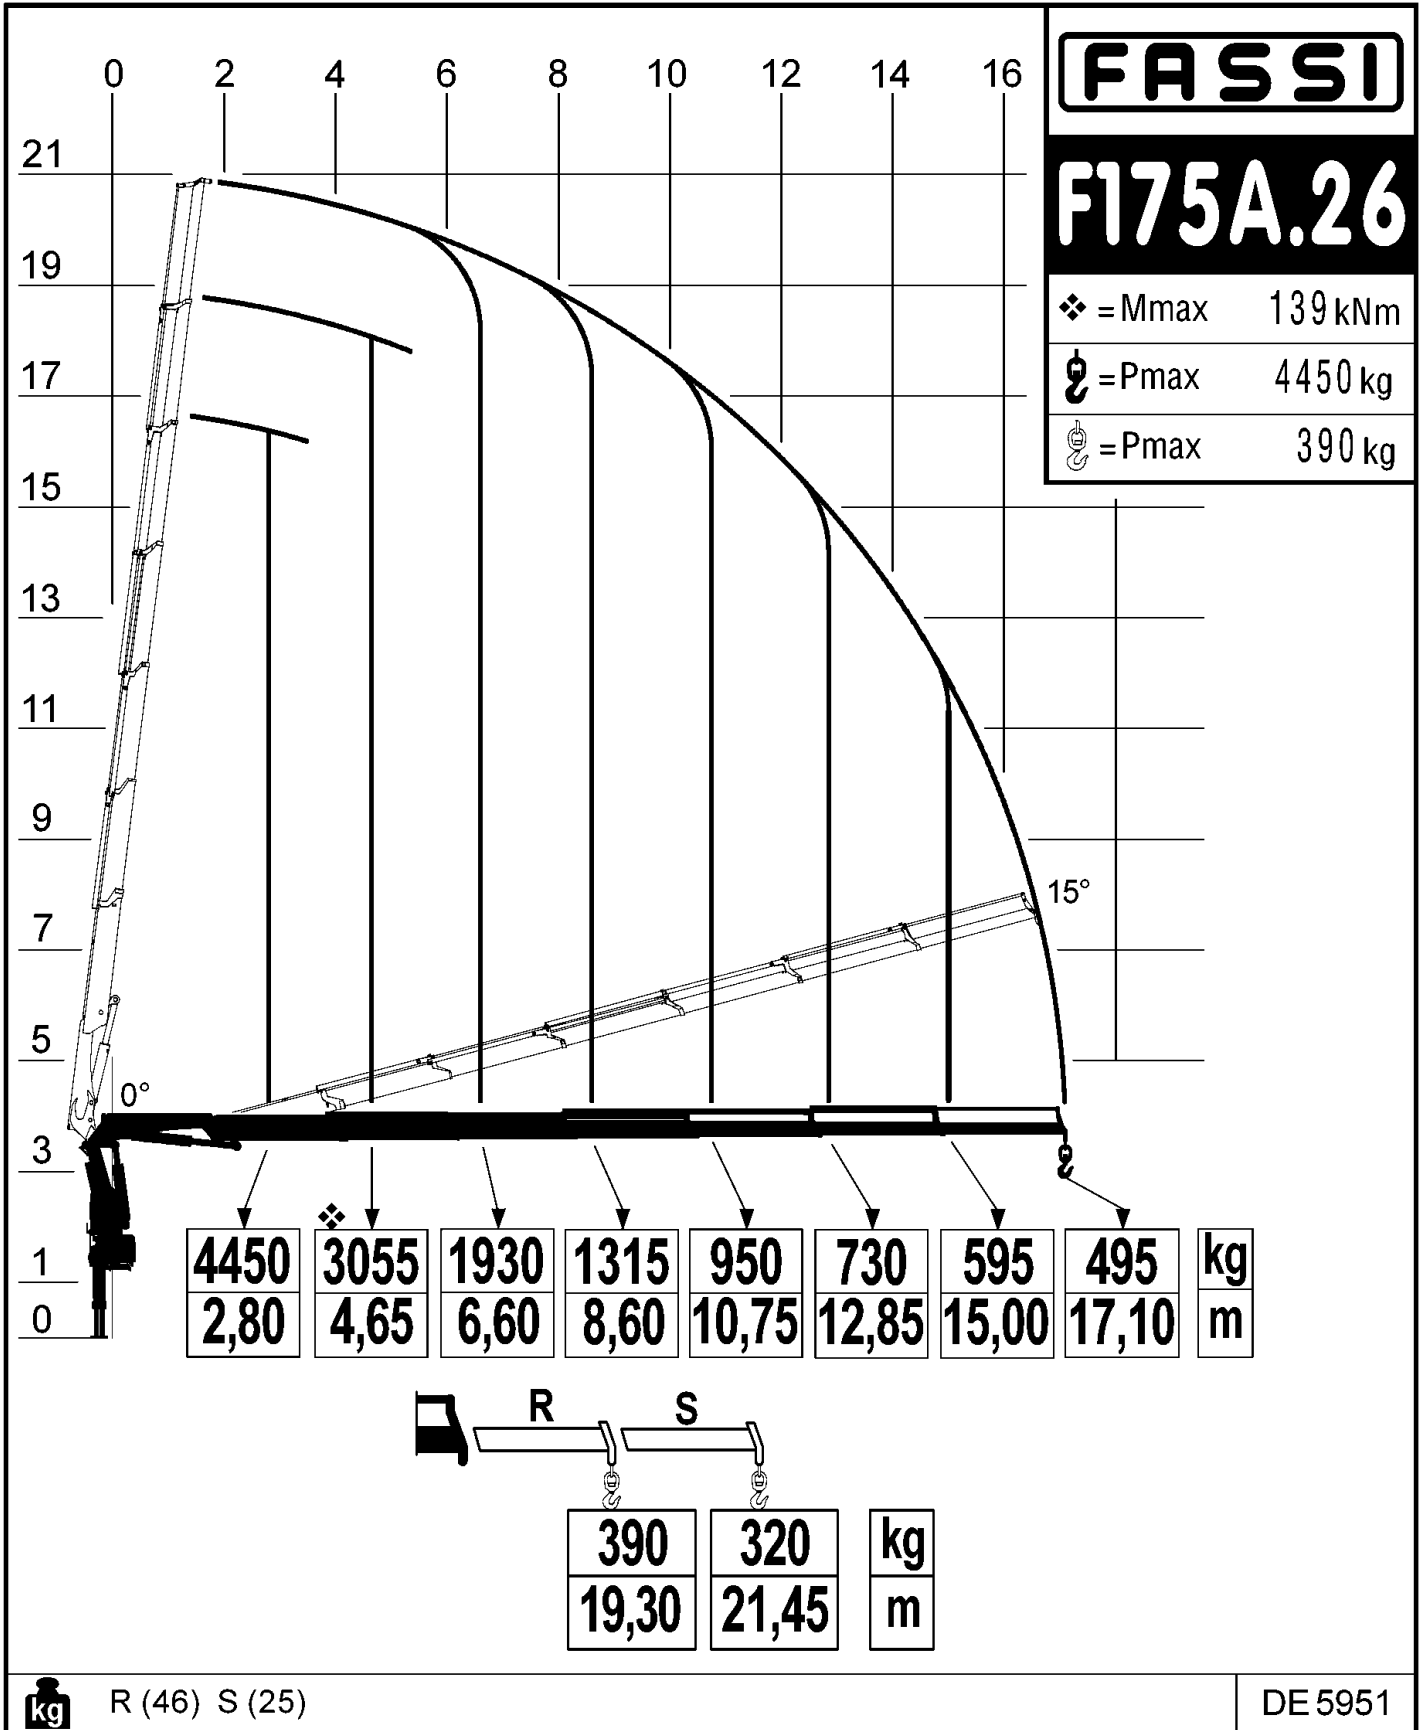

Via dei Carmelitani, 2
24021 Albino BG
tel. ++39 35 776400
fax ++39 35 755020
www.fassigroup.com
fassi@fassigroup.com

LOAD DIAGRAM WITH LIFTING MOMENT LIMITING DEVICE