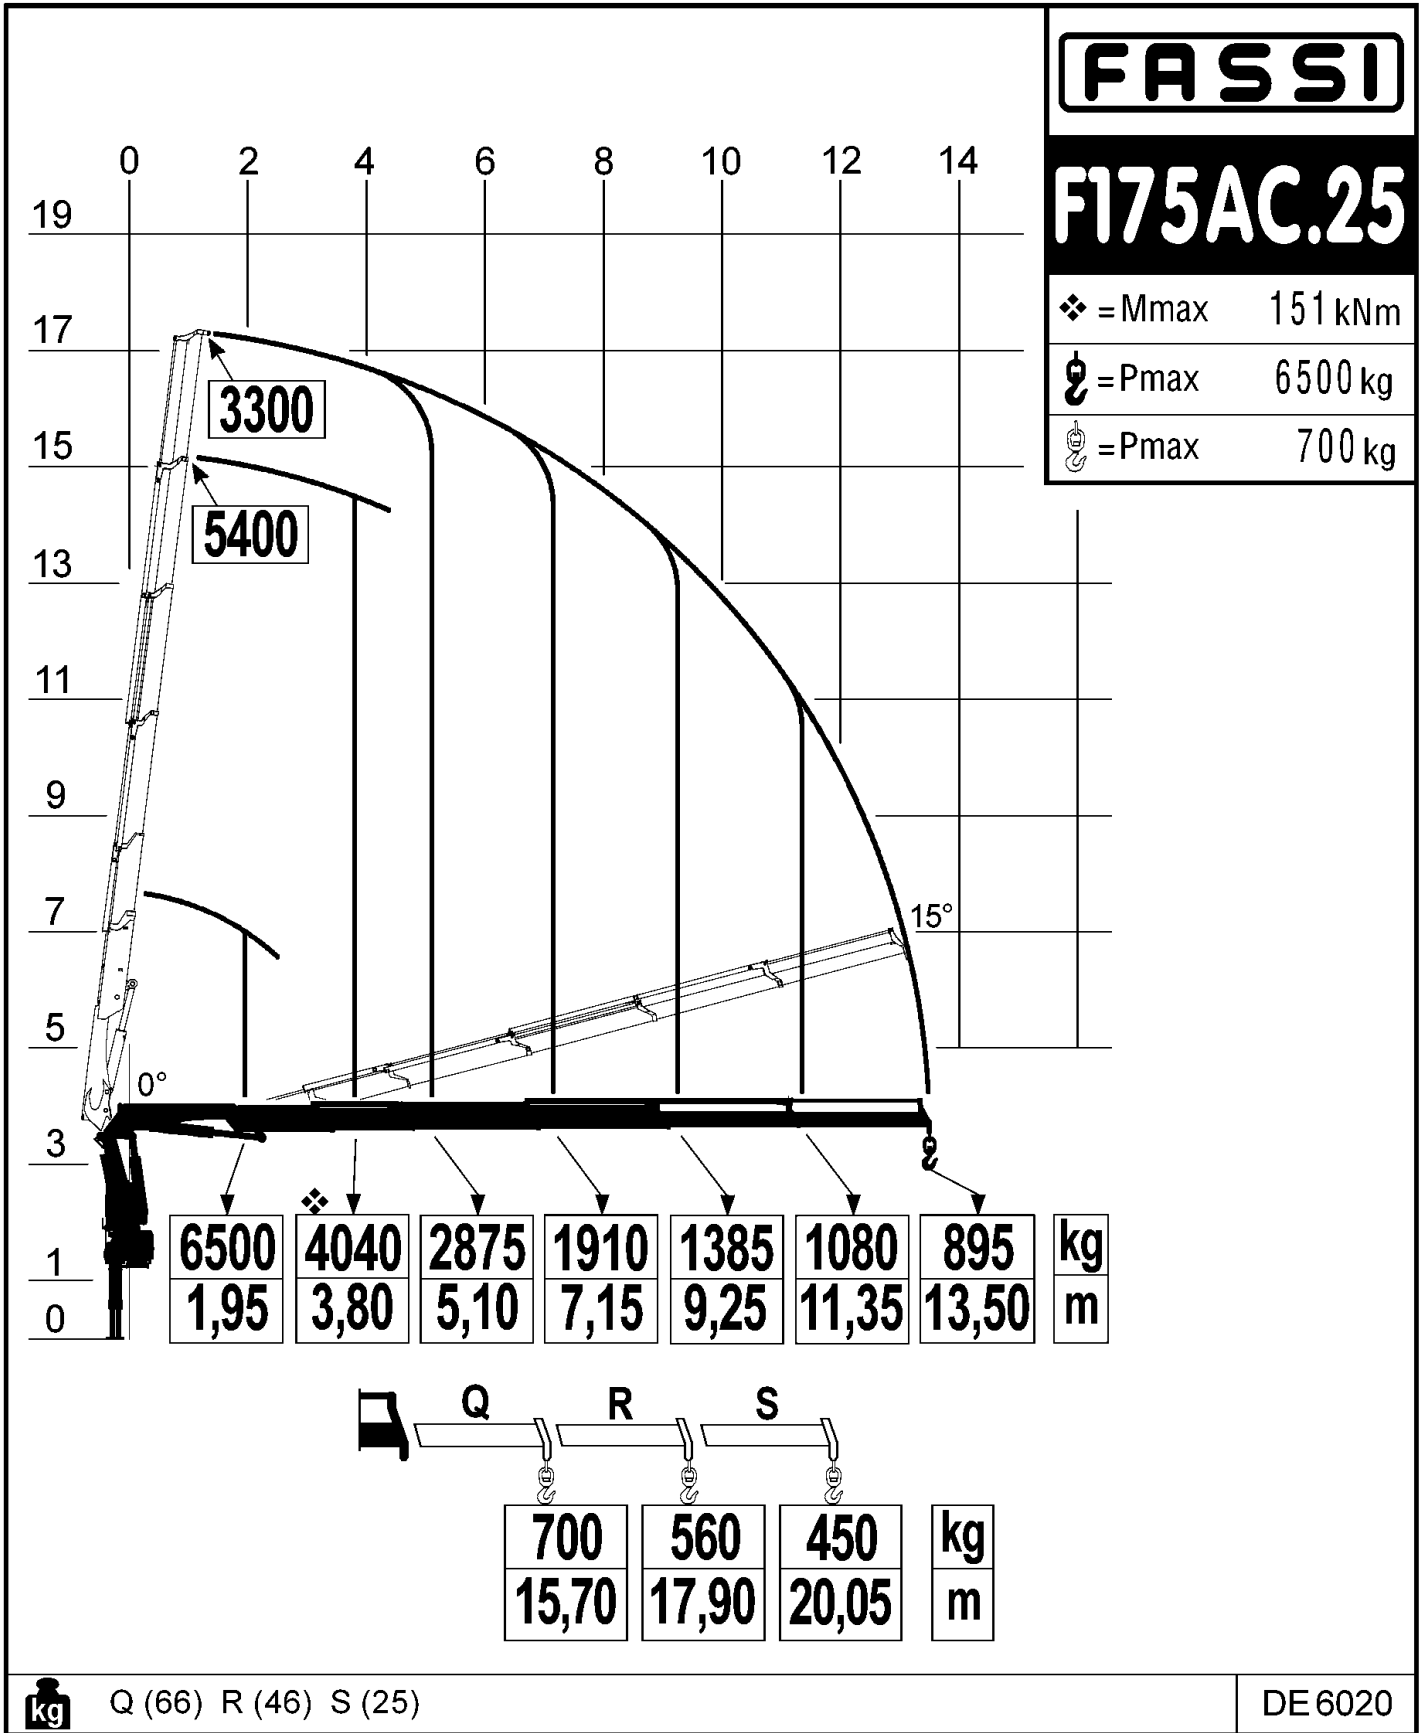

Via dei Carmelitani, 2
24021 Albino BG
tel. ++39 35 776400
fax ++39 35 755020
www.fassigroup.com
fassi@fassigroup.com

LOAD DIAGRAM WITH LIFTING MOMENT LIMITING DEVICE