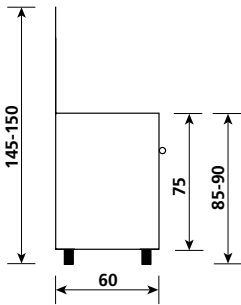

White / Blanco

AP8512GI - AP8512GX

5 gas burners
(1 triple ring in the middle **3800W**)
5 quemadores a gas
(1 triple anillo en el medio **3800W**)

60x60

Alpha

Adjustable feet
Patas regulables

Standard features