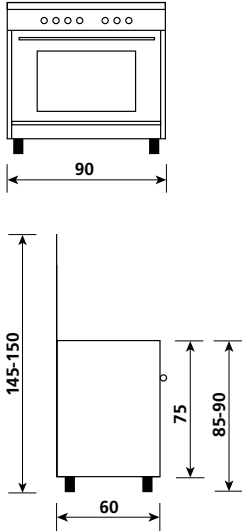

90x60 MAXI OVEN / MAXI HORNO

Alpha

Adjustable feet
Patas regulables

Standard features

Crystal lid
Matt enamelled pan supports
Oven light
Storage compartment
Adjustable feet

Safety

Double glass oven door

Details