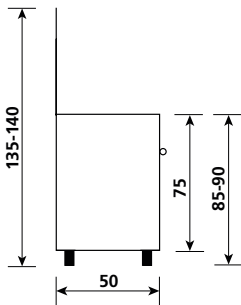

White / Blanco

AP9621GI - AP9621GX

4 burners and 2 electric hot plates
4 quemadores y 2 placas calientes eléctricas

80x50

Alpha

Adjustable feet
Patas regulables

Standard features

Crystal lid
Matt enamelled pan supports
Oven light
Storage compartment
Adjustable feet