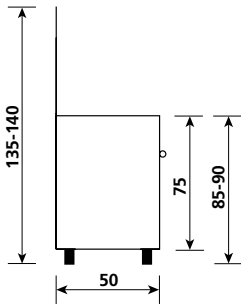

AL6609EI

4 electric hot plates
4 placas calientes eléctricas

53x50

Alpha

Adjustable feet
Patas regulables

Standard features

Crystal lid
Matt enamelled pan supports
Oven light
Storage compartment
Adjustable feet