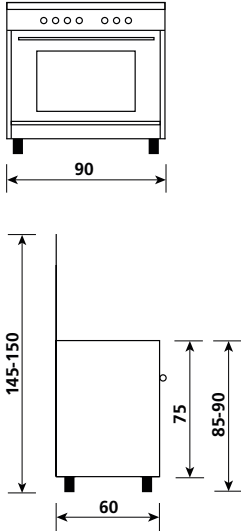

90x60 MAXI OVEN / MAXI HORNO

Alpha

Adjustable feet
Patas regulables

Standard features

Crystal lid
Matt enamelled pan supports
Oven light
Storage compartment
Adjustable feet

Safety

Double glass oven door

Details

Easy to clean titanium enamelled oven cavity
Minute minder
Thermostat

Optional

Flame Failure device for cooktop burners
Flame Failure device for gas oven / gas grill burners (for AL9621GI model)
Ignition by button for cooktop burners (for AL9621EI model)
Ignition by button for cooktop / gas oven / gas grill burners (for AL9621GI model)
Oven and grill with separate knob (for AL9621GI model)
Closed door (for AL9621GI model)
Turnspit

Características estándar

Tapa de cristal
Soportes para ollas esmaltados mate
Luz del horno
Compartimiento para el almacenamiento
Patas regulables

Seguridad

Puerta del horno de doble vidrio

Detalles

Cavidad del horno de esmalte Titanium fácil de limpiar
Minutero
Termostato

Opcional

Dispositivo de Falla de Llama para quemadores del plano de cocción
Dispositivo de Falla de Llama para quemadores de horno a gas / grill a gas (para el modelo AL9621GI)
Encendido por botón para quemadores del plano de cocción (para el modelo AL9621EI)
Encendido por botón para quemadores de plano de cocción / horno a gas / grill a gas (para el modelo AL9621GI)
Horno y grill con perilla separada (para el modelo AL9621GI)
Puerta cerrada (para el modelo AL9621GI)
Asador giratorio

AL9621GI

St. steel / Acero inox

Oven

Gas oven
Gas grill
2 functions
122 lt oven capacity
1 grid
1 driptray

Horno

Horno a gas
Grill a gas
2 funciones
Capacidad horno 122 l
1 rejilla
1 bandeja escurridora

AL9621EI

St. steel / Acero inox

Oven

Electric oven
Electric grill
Closed door
5 functions
130 lt oven capacity
1 grid
1 driptray

Horno

Horno eléctrico
Grill eléctrico
Puerta cerrada
5 funciones
Capacidad horno 130 l
1 rejilla
1 bandeja escurridora

AL9621GI - AL9621EI

4 burners and 2 electric hot plates
4 quemadores y 2 placas calientes eléctricas