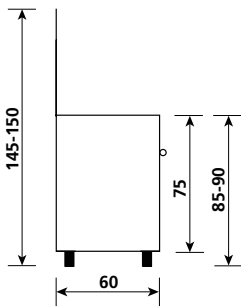

60x60

Alpha

Adjustable feet
Patas regulables

Standard features

Crystal lid
Matt enamelled pan supports
Oven light
Storage compartment
Adjustable feet

Safety

Double glass oven door

Details

Easy to clean titanium enamelled oven cavity
Minute minder
Thermostat

Optional

Flame Failure device for cooktop burners
Flame Failure device for gas oven / gas grill burners
Ignition by button for cooktop / gas oven / gas grill burners
Oven and grill with separate knob
Closed door
Turnspit
Wok adaptor

Características estándar

Tapa de cristal
Soportes para ollas esmaltados mate
Luz del horno
Compartimiento para el almacenamiento
Patas regulables

Seguridad

Puerta del horno de doble vidrio

Detalles

Cavidad del horno de esmalte Titanium fácil de limpiar
Minutero
Termostato

Opcional

Dispositivo de Falla de Llama para quemadores del plano de cocción
Dispositivo de Falla de Llama para quemadores de horno a gas / grill a gas
Encendido por botón para quemadores de plano de cocción / horno a gas / grill a gas
Horno y grill con perilla separada
Puerta cerrada
Asador giratorio
Adaptador para wok

AL6613GX

White / Blanco

Oven

Gas oven
Gas grill
2 functions
69 lt oven capacity
1 grid
1 drip tray

Horno

Horno a gas
Grill a gas
2 funciones
Capacidad horno 69 l
1 rejilla
1 bandeja escurridora

AL6613GX

4 gas burners
(1 triple ring on the left 3600W)
4 quemadores a gas
(1 triple anillo a la izquierda, 3600W)