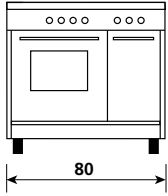

80x50 BOTTLE COMPARTMENT / COMPARTIMIENTO PARA BOTELLAS

Alpha

Bottle compartment
Compartimiento para botellas