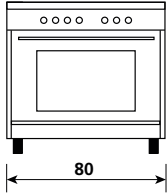

White / Blanco

AP9621GI - AP9621GX

4 burners and 2 electric hot plates
4 quemadores y 2 placas calientes eléctricas

80x50

Alpha

Adjustable feet
Patas regulables

Standard features

Crystal lid
Matt enamelled pan supports
Oven light
Storage compartment
Adjustable feet