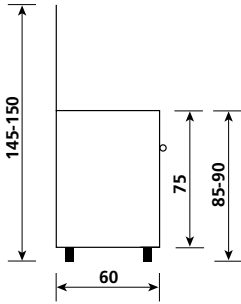

UN8612VI - UN8612WI

5 gas burners cooktop
(1 triple ring in the middle 3800W)

Plano de cocción con 5 quemadores a gas
(1 triple anillo en el centro, 3800W)

80x60

Unica

UN8612VX

Standard features

Matt enamelled pan supports
Crystal lid
Storage compartment
Adjustable feet