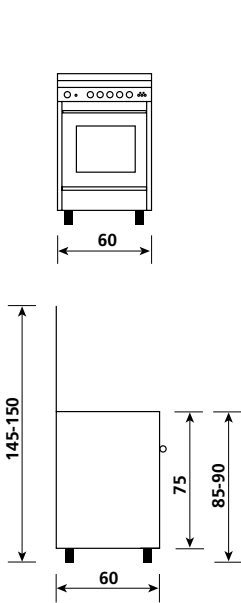

60x60

Unica

UN6611WI

Standard features

Matt enamelled pan supports
Crystal lid
One-hand ignition for cooktop
Storage compartment
Adjustable feet

Safety

Double glass oven door
Safe Touch

Details

StopSol oven door (for UN6611WI model)
Easy to clean titanium enamelled oven cavity
Minute minder
Full glass oven door with lateral profiles

Optional

Cast iron pan supports
Turnspit
Flame Failure device for cooktop
Tangential cooling fan

Características estándar

Soportes para ollas esmaltados mate
Tapa de cristal
Encendido del plano de cocción con una sola mano
Compartimiento para el almacenamiento
Patas regulables

Seguridad

Puerta del horno de doble vidrio
Safe Touch

Detalles

Puerta del horno de Stopsol (para el modelo UN6611WI)
Cavidad del horno de esmalte Titanium fácil de limpiar
Minutero
Puerta del horno full glass con perfiles laterales

Opcional

Soportes de hierro fundido para ollas
Asador giratorio
Dispositivo de Falla de Llama para el plano de cocción
Ventilador tangencial de refrigeración

UN6611WI

St. steel / Acero inox

OVEN

Multifunction electric oven
Electric grill
6 functions
64 lt oven capacity
1 grid
1 drip tray

HORNO

Horno eléctrico multifunción
Grill eléctrico
6 funciones
Capacidad horno 64 l
1 rejilla
1 bandeja escurridora

UN6611WX

White / Blanco