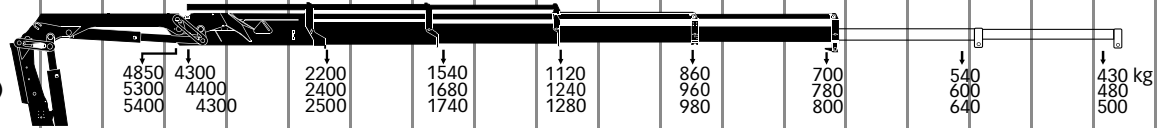

0 1 2 3 4 5 6 7 8 9 10 11 12 13 14 15 16 17 18 19 20 21 22 23 24 25 26 27 28 29 30

XS 122-4

CLX/DUO (E)
HIDUO/PRO (E)
HIPRO (E)