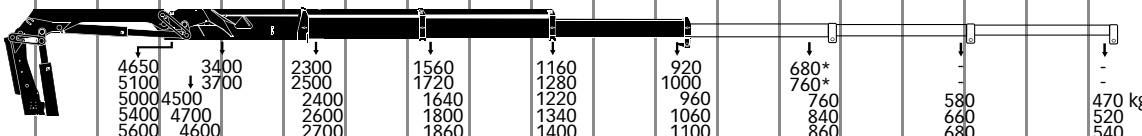

**XS 122-3**

CL (B)  
CLX/DUO (B)  
CLX/DUO (E)  
HIDUO/PRO (E)  
HIPRO (E)

There are more variants available of range XS 099

There are more variants available of range XS 111

\*with more manual extensions fitted the parking width 2.5 m will be exceeded