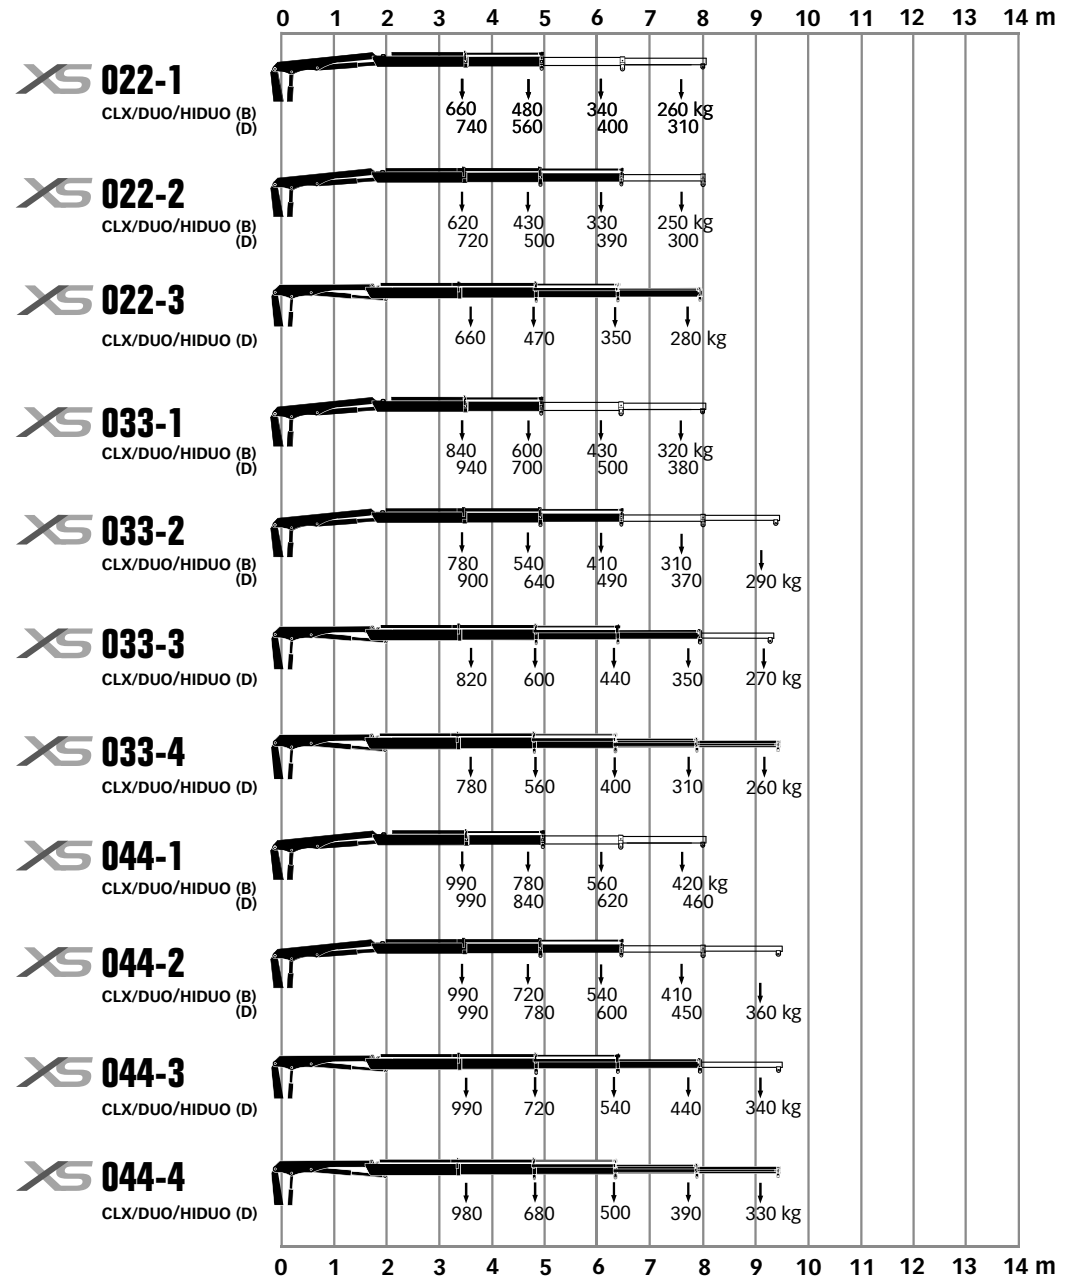

Product range 3.09