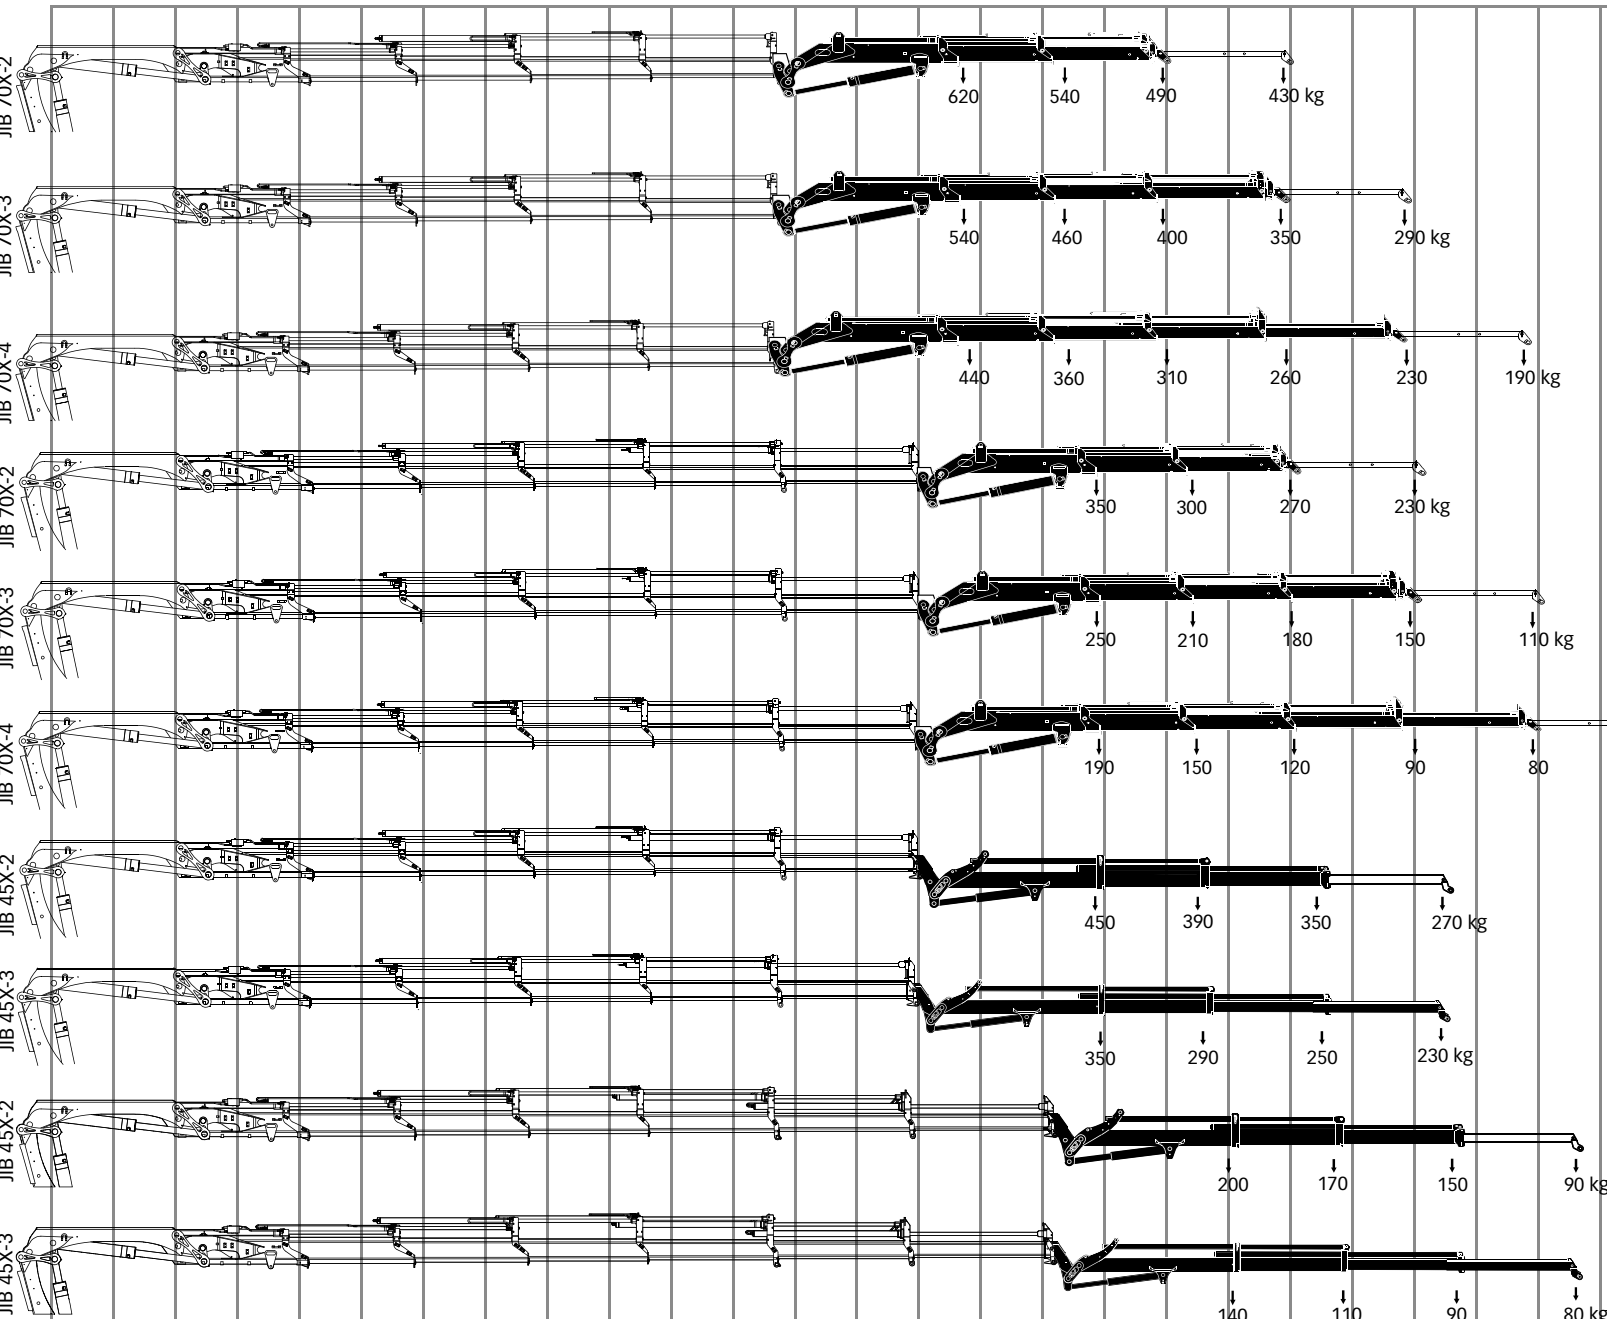

XS 211 EH-6
HIPRO
JIB 45X-3