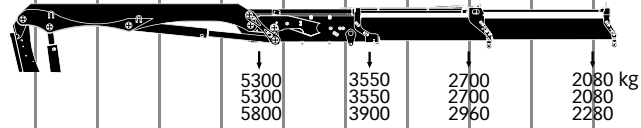

XS 211L-2

DL CLX
DL PRO
DL HIPRO