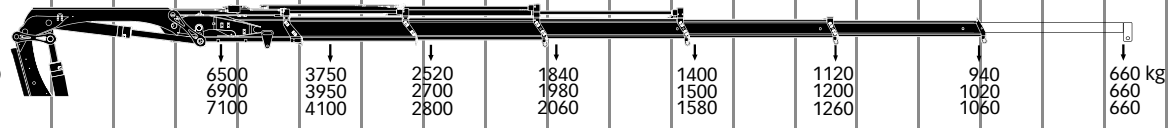

XS 211EP-5

CLX/DUO/PRO
HIDUO
HIPRO