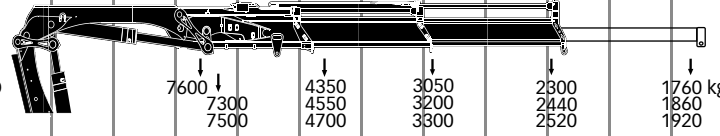

0 1 2 3 4 5 6 7 8 9 10 11 12 13 14 15 16 17 18 19 20 21 22 23 24 25 26 27 28 29 30

XS 211EP-2

CLX/DUO/PRO
HIDUO
HIPRO