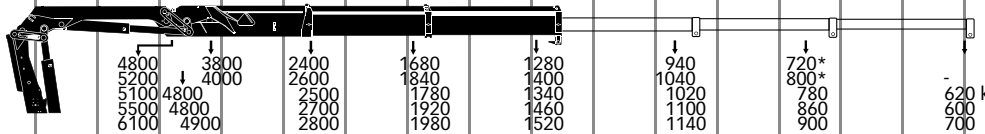

**XS 122-3**

CL (B)  
CLX/DUO (B)  
CLX/DUO (E)  
HIDUO/PRO (E)  
HIPRO (E)

There are more variants available of range XS 099

There are more variants available of range XS 111

\*with more manual extensions fitted the parking width 2.5 m will be exceeded