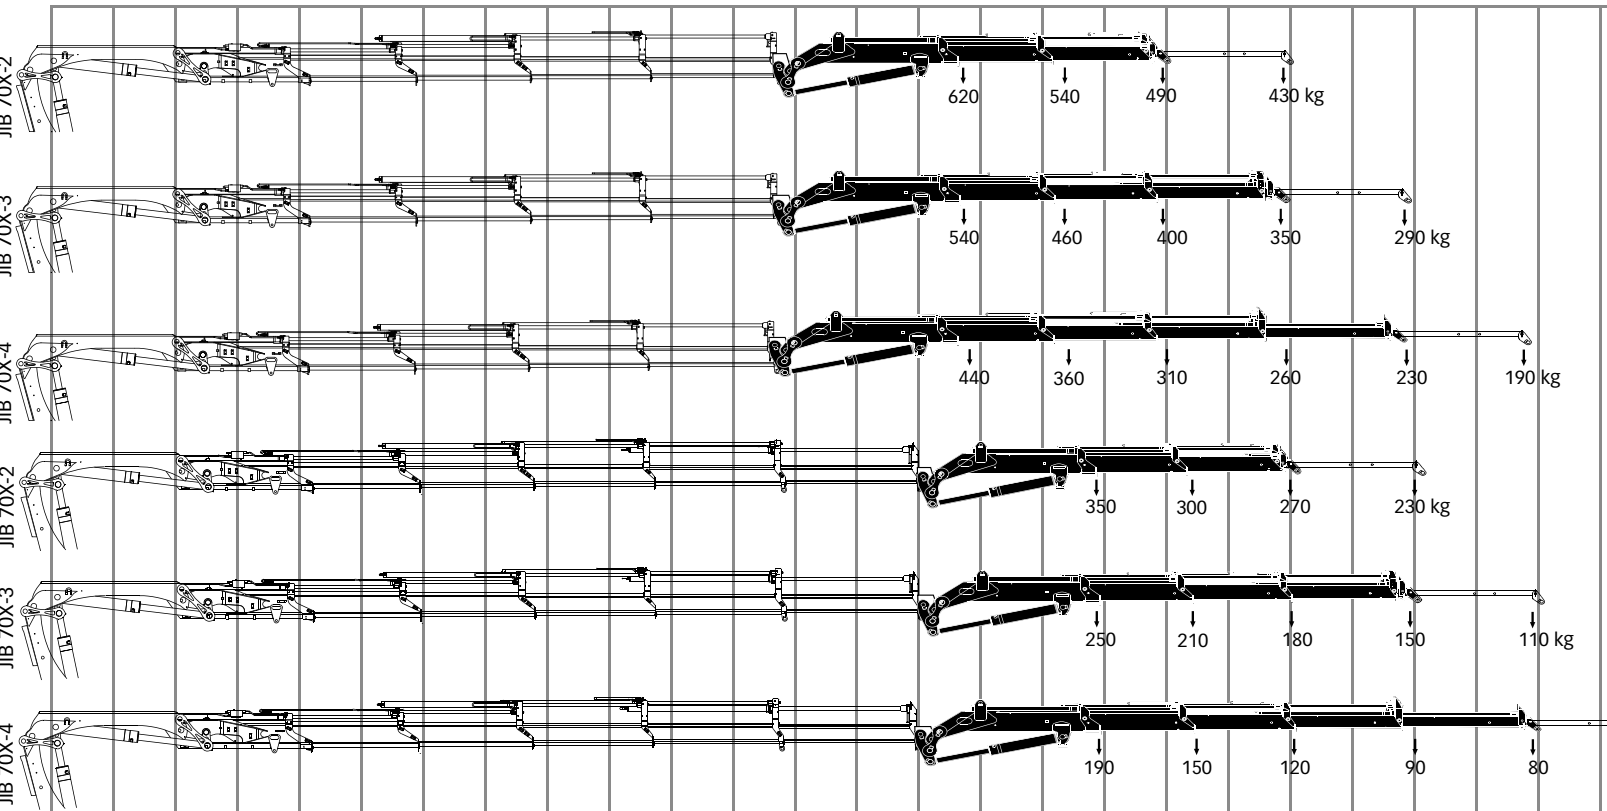

**XS 211 EH-4**  
HIPRO  
JIB 70X-2

All XS 211 ordered with a Jib are equipped with an extra sturdy boom system.

**XS 211 EH-4**  
HIPRO  
JIB 70X-3

**XS 211 EH-4**  
HIPRO  
JIB 70X-4

XS 211 EH-4 also available with Jib 45X-2 and 45 X-3.

**XS 211 EH-5**  
HIPRO  
JIB 70X-2

**XS 211 EH-5**  
HIPRO  
JIB 70X-3

**XS 211 EH-5**  
HIPRO  
JIB 70X-4

**XS 211 EH-5**  
HIPRO  
JIB 45X-2

**XS 211 EH-5**  
HIPRO  
JIB 45X-3

All XS 211 ordered with a Jib are equipped with an extra sturdy boom system.