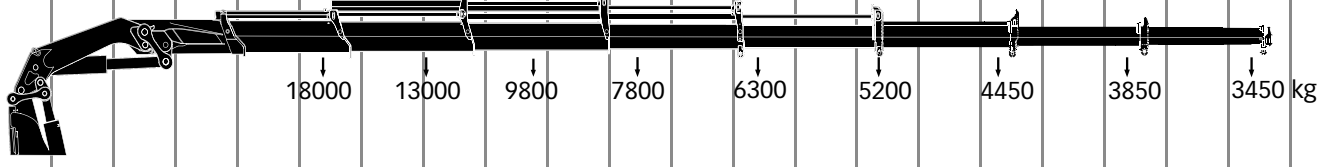

0 1 2 3 4 5 6 7 8 9 10 11 12 13 14 15 16 17 18 19 20 21 22 23 24 25 26 27 28 29 30

XS 1055 E-6

XS 1055 E-8

XS 1055 E-10

XS 1055 E-6

JIB 175X-4

XS 1055 E-6

JIB 175X-5

XS 1055 E-7

JIB 175X-4

0 1 2 3 4 5 6 7 8 9 10 11 12 13 14 15 16 17 18 19 20 21 22 23 24 25 26 27 28 29 30