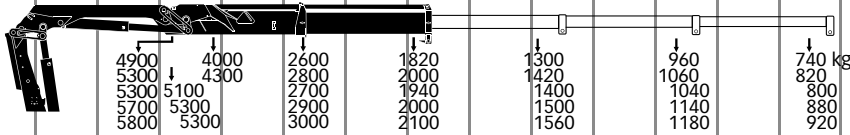

XS 122-1

CL (B)
CLX/DUO (B)
CLX/DUO (E)
HIDUO/PRO (E)
HIPRO (E)