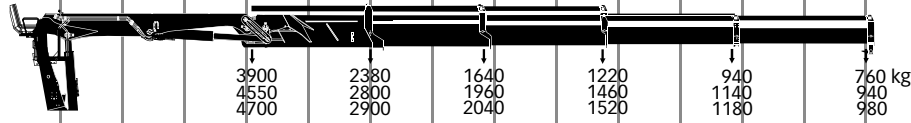

XS 166-1
CL (B)
CLX/DUO (B)
CLX/DUO (E)
HIDUO/PRO (E)
HIPRO (E)