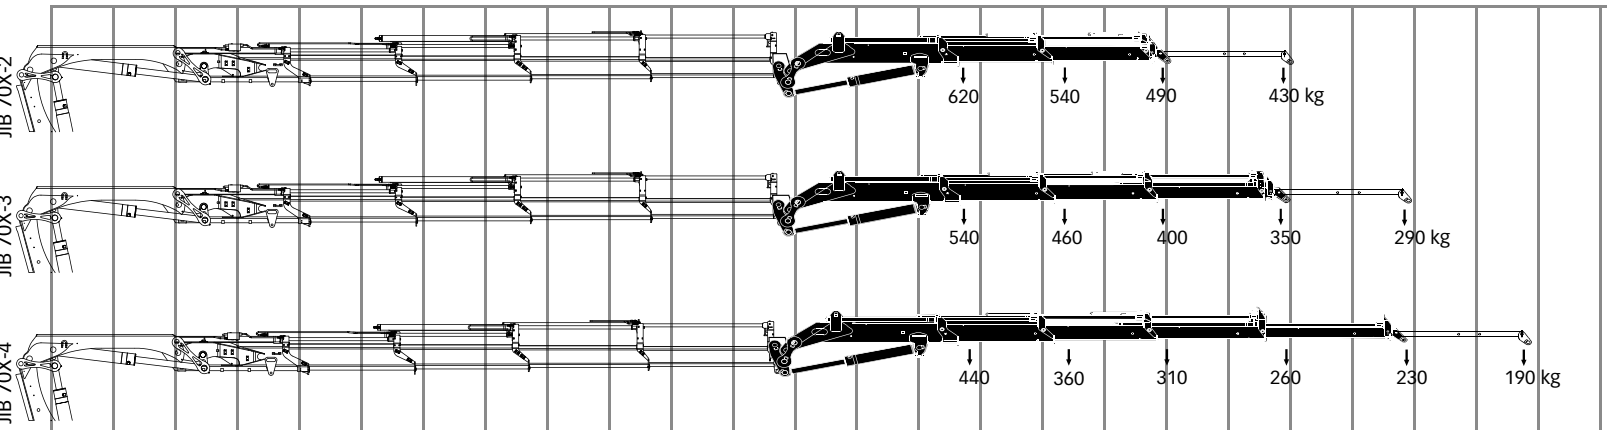

**XS 211 EH-4**  
HIPRO  
JIB 70X-2

All XS 211 ordered with a Jib are equipped with an extra sturdy boom system.

**XS 211 EH-4**  
HIPRO  
JIB 70X-3

**XS 211 EH-4**  
HIPRO  
JIB 70X-4

XS 211 EH-4 also available with Jib 45X-2 and 45 X-3.