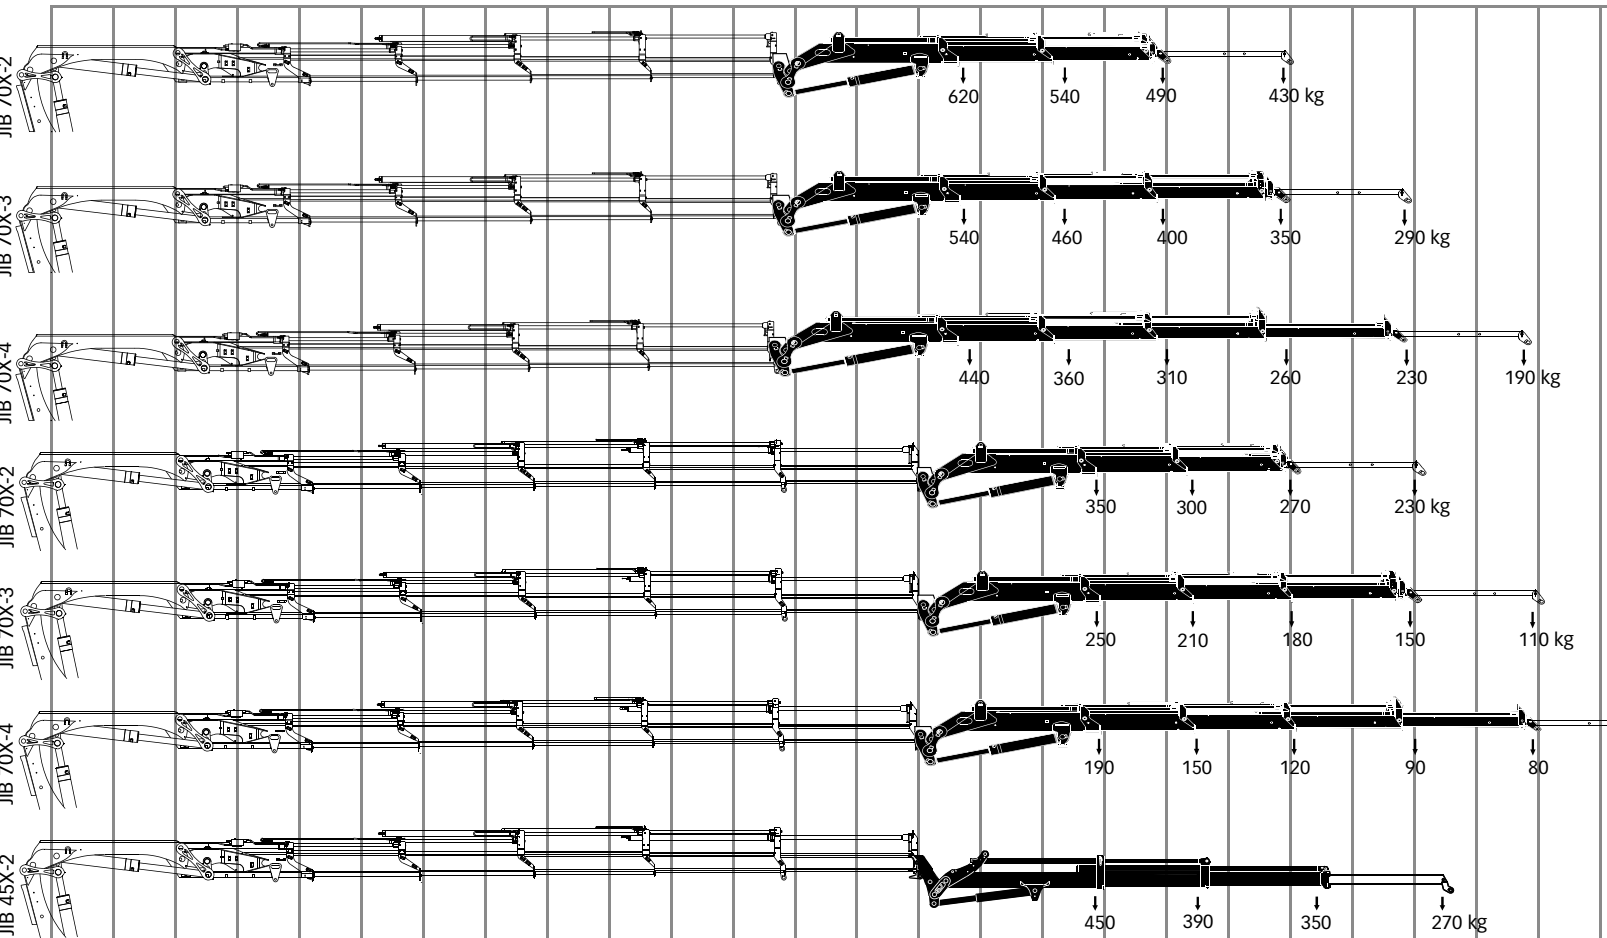

**XS 211 EH-5**  
HIPRO  
JIB 70X-2

**XS 211 EH-5**  
HIPRO  
JIB 70X-3

**XS 211 EH-5**  
HIPRO  
JIB 70X-4

**XS 211 EH-5**  
HIPRO  
JIB 45X-2

**XS 211 EH-5**  
HIPRO  
JIB 45X-3

All XS 211 ordered with a Jib are equipped with an extra sturdy boom system.