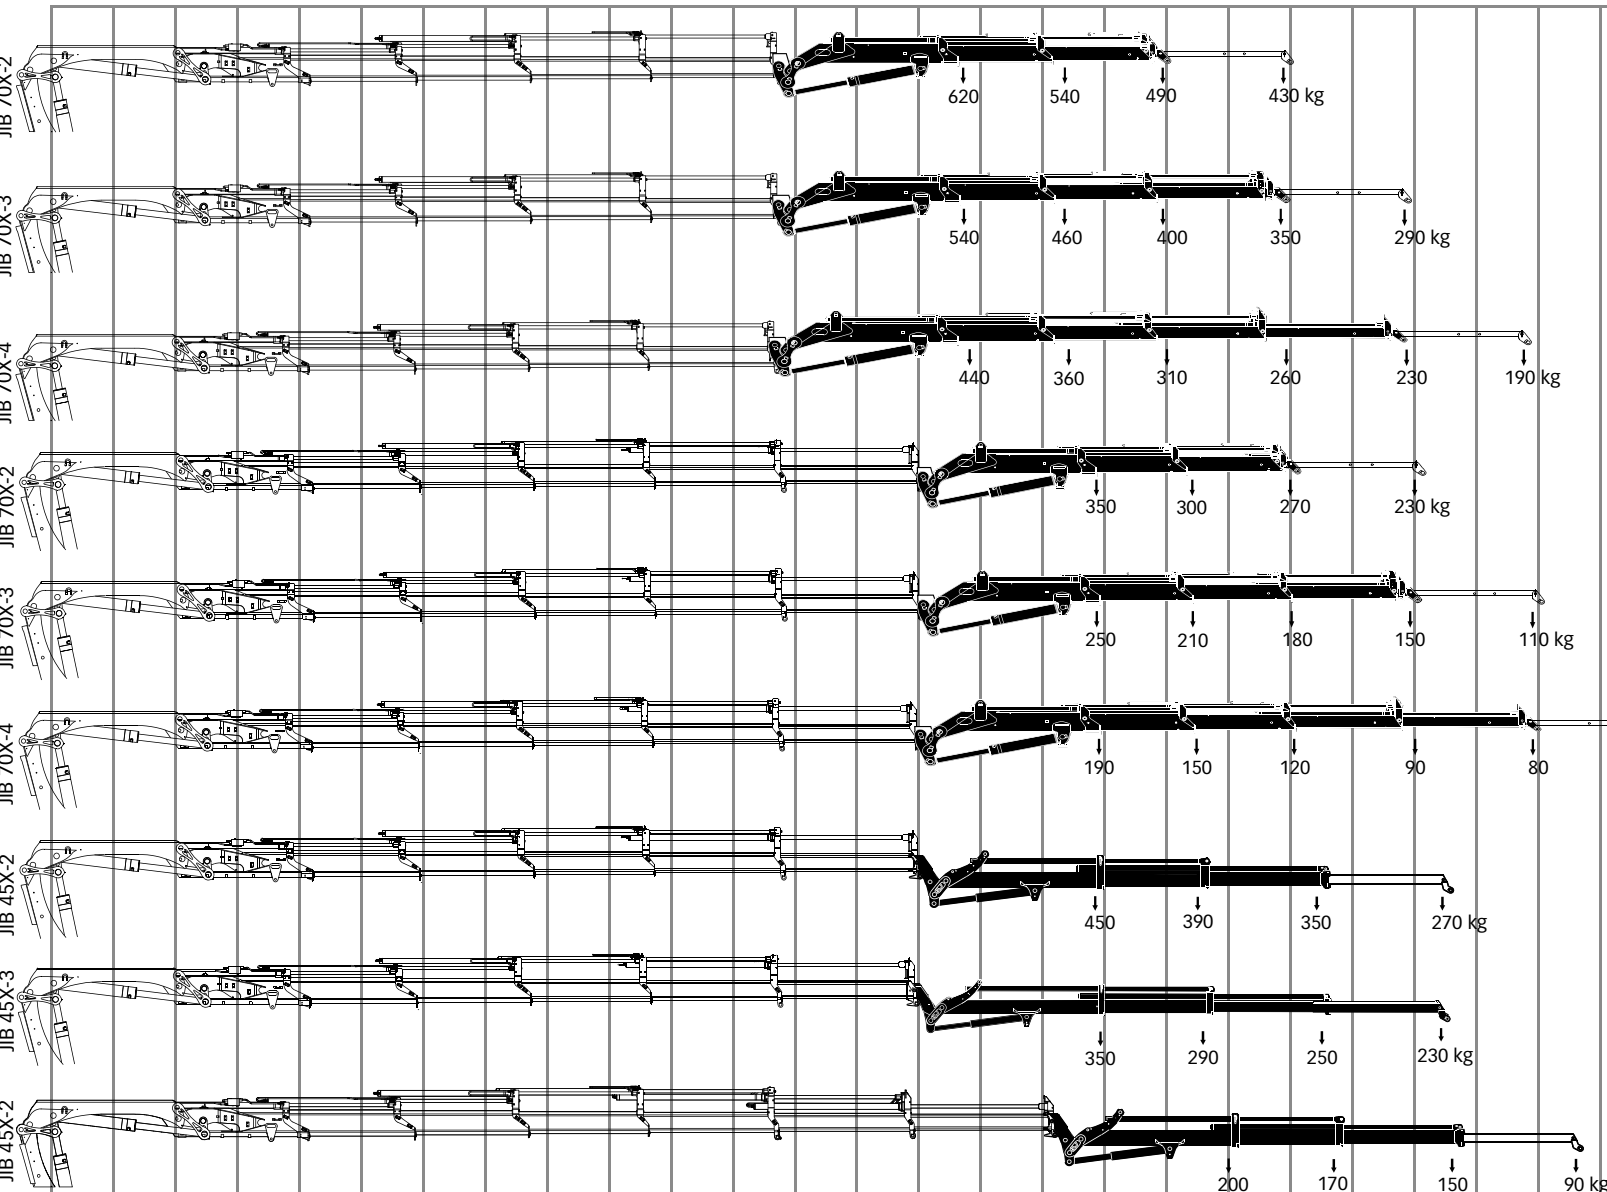

All XS 211 ordered with a Jib are equipped with an extra sturdy boom system.

XS 211 EH-6
HIPRO
JIB 45X-2