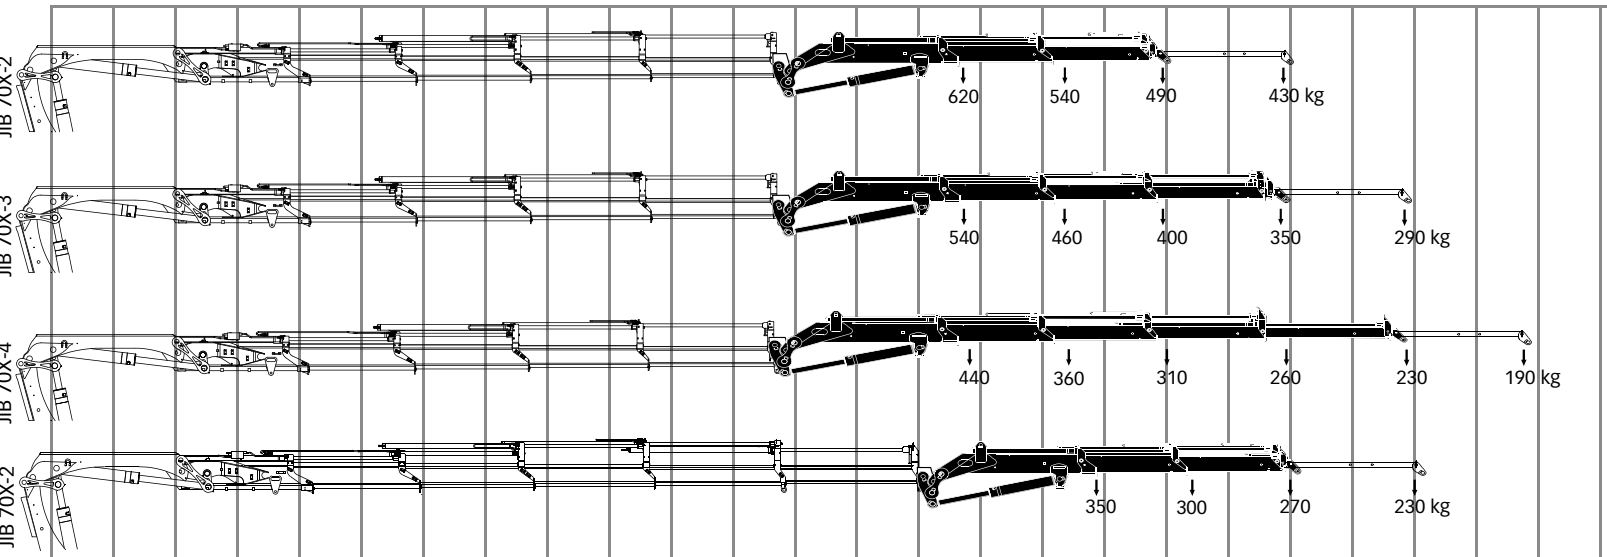

XS 211 EH-4 also available with Jib 45X-2 and 45 X-3.

XS 211 EH-5
HIPRO
JIB 70X-2