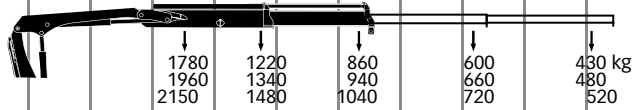

## Hiab – the **name** in cranes

Hiab offers customers a complete product line with a wide range of outreach and lifting capacity featuring the most modern crane technology available, technology that has been developed by Hiab to make certain our products will operate at peak performance year after year with a minimum of maintenance and provide operators with a safer, more comfortable, more efficient working environment.

# Product range 3.09

0 1 2 3 4 5 6 7 8 9 10 11 12 13 14 15 16 17 18 19 20 21 22 23 24 25 26 27 28 29 30

**XS 055-1**  
CL (B)  
CLX/DUO (B)  
HIDUO (D)

**XS 055-2**  
CL (B)  
CLX/DUO (B)  
HIDUO (D)

**XS 055-3**  
CL (D) OS  
CLX/DUO (D)  
HIDUO (D)