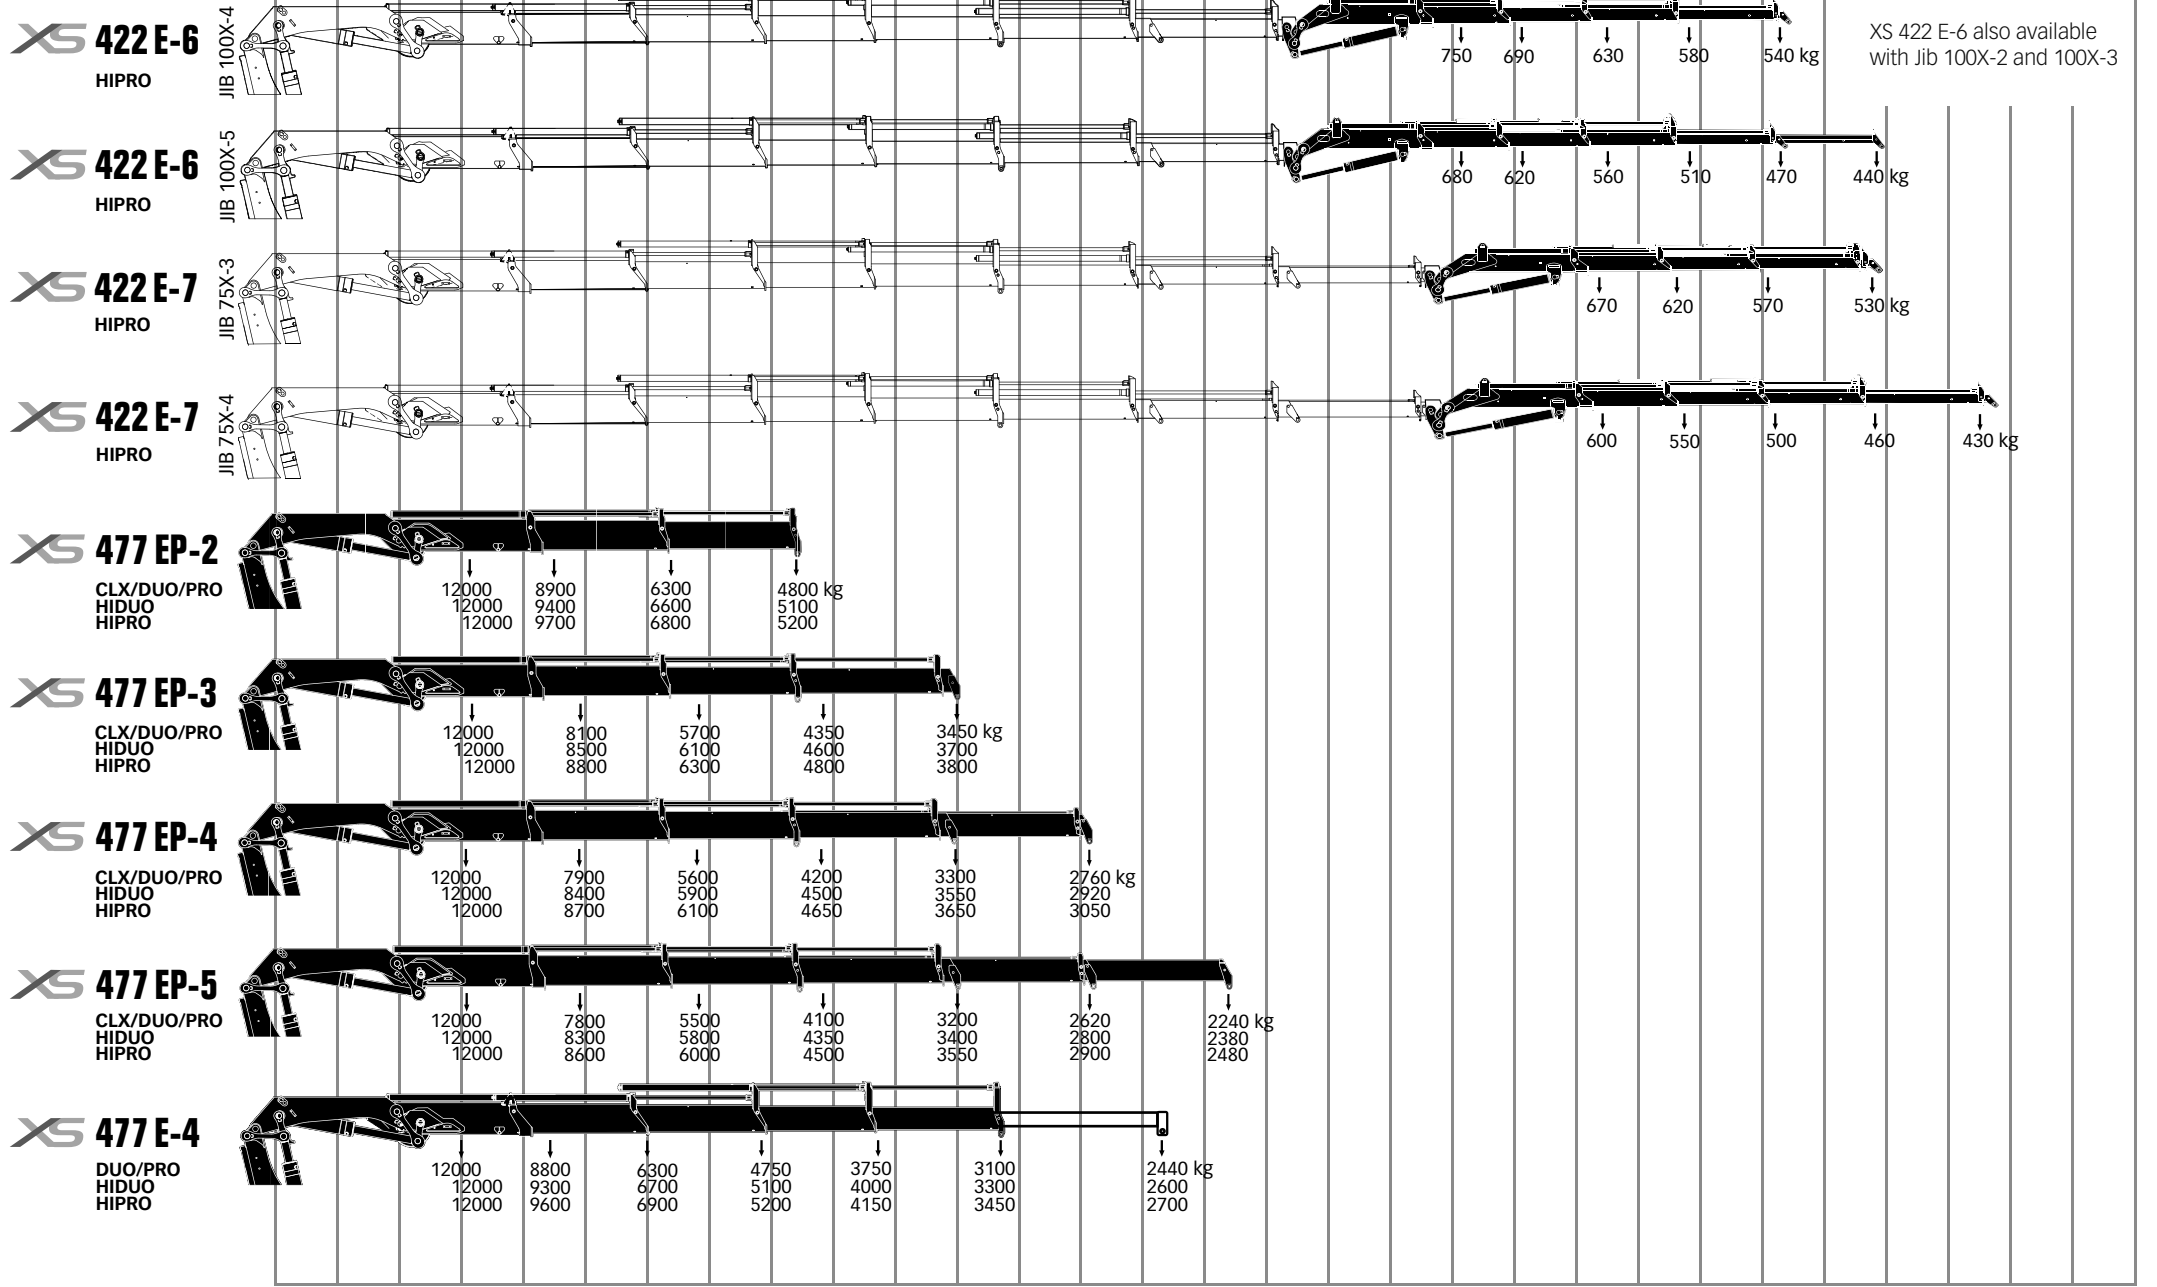

HIPRO

JIB 70X-4

**XS 422 EP-2**

CLX/DUO/PRO  
HIDUO  
HIPRO

XS 377 E-6 also available with Jib 70X-2 and 70X-3

0 1 2 3 4 5 6 7 8 9 10 11 12 13 14 15 16 17 18 19 20 21 22 23 24 25 26 27 28 29 30

0 1 2 3 4 5 6 7 8 9 10 11 12 13 14 15 16 17 18 19 20 21 22 23 24 25 26 27 28 29 30