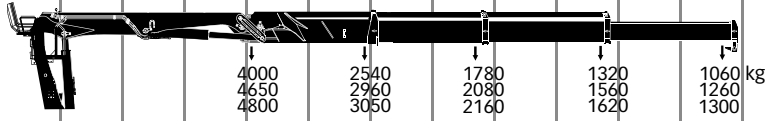

0 1 2 3 4 5 6 7 8 9 10 11 12 13 14 15 16 17 18 19 20 21 22 23 24 25 26 27 28 29 30

XS 144L-3
DLS CL
DLS PRO
DLS HIPRO

XS 144L-4
DLS CL
DLS PRO
DLS HIPRO