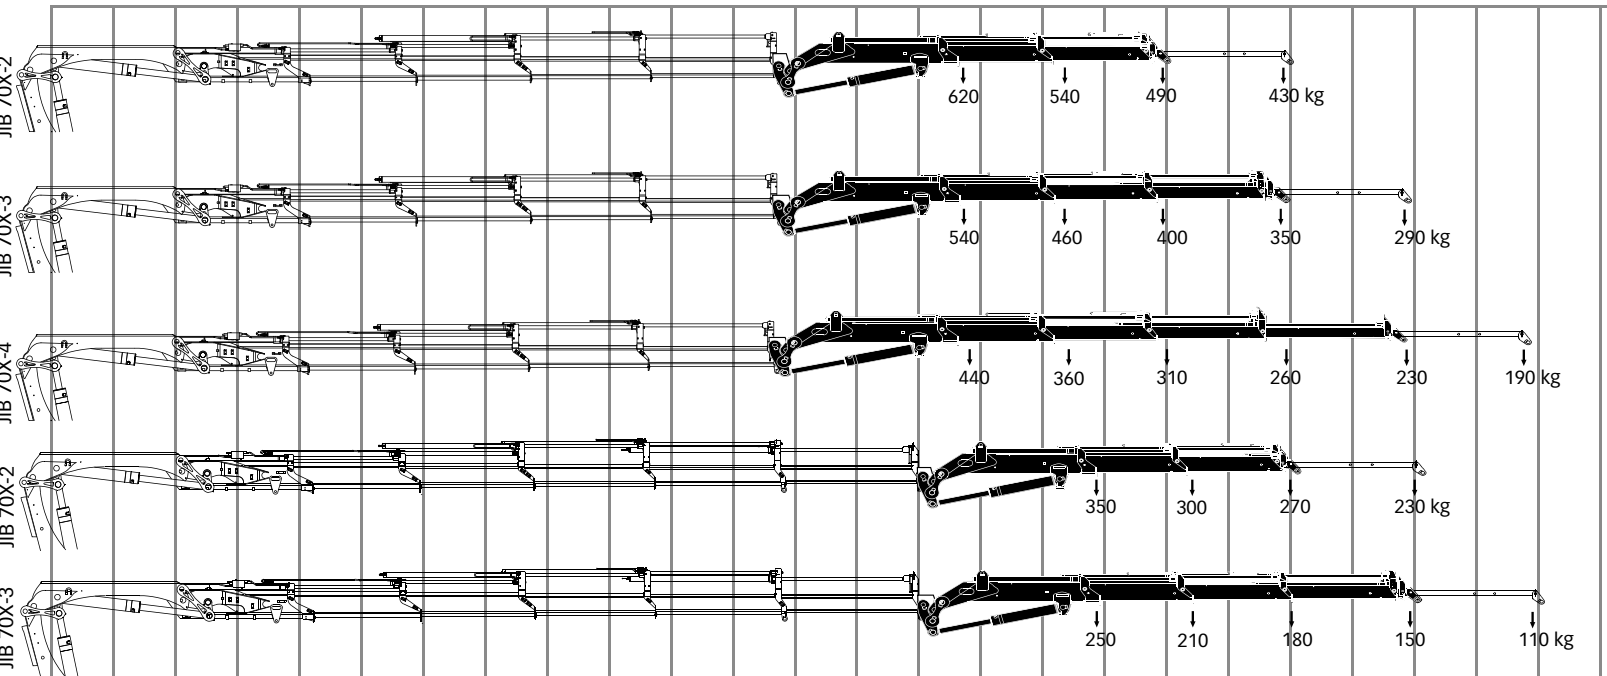

XS 211 EH-5
HIPRO
JIB 70X-3