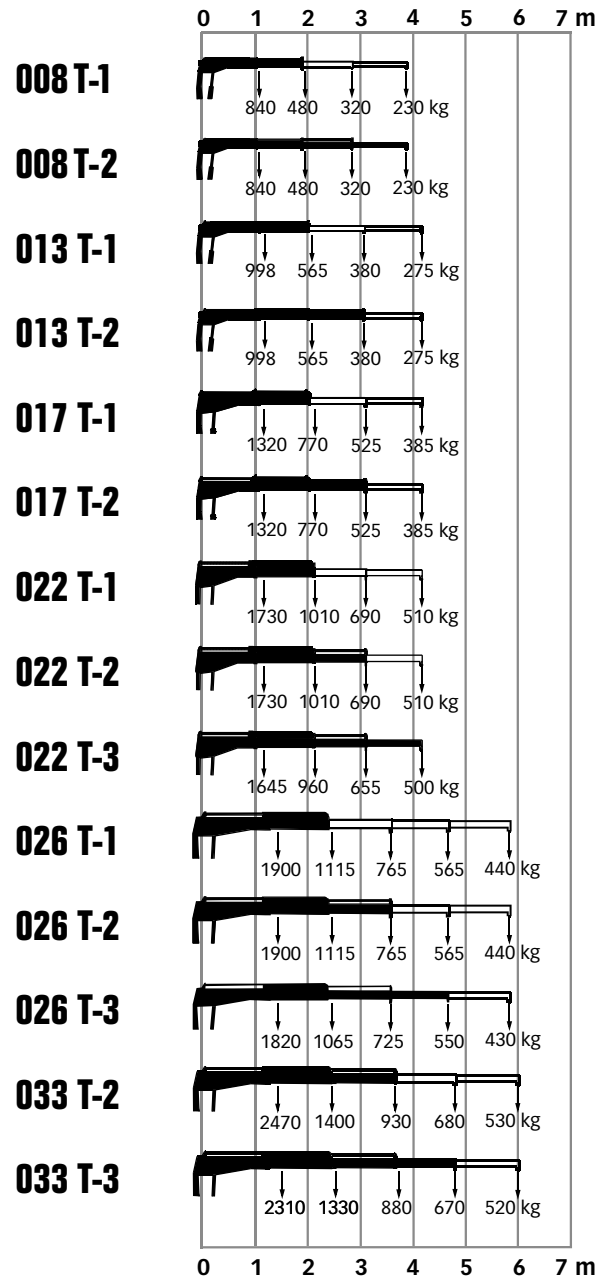

Product range 3.09