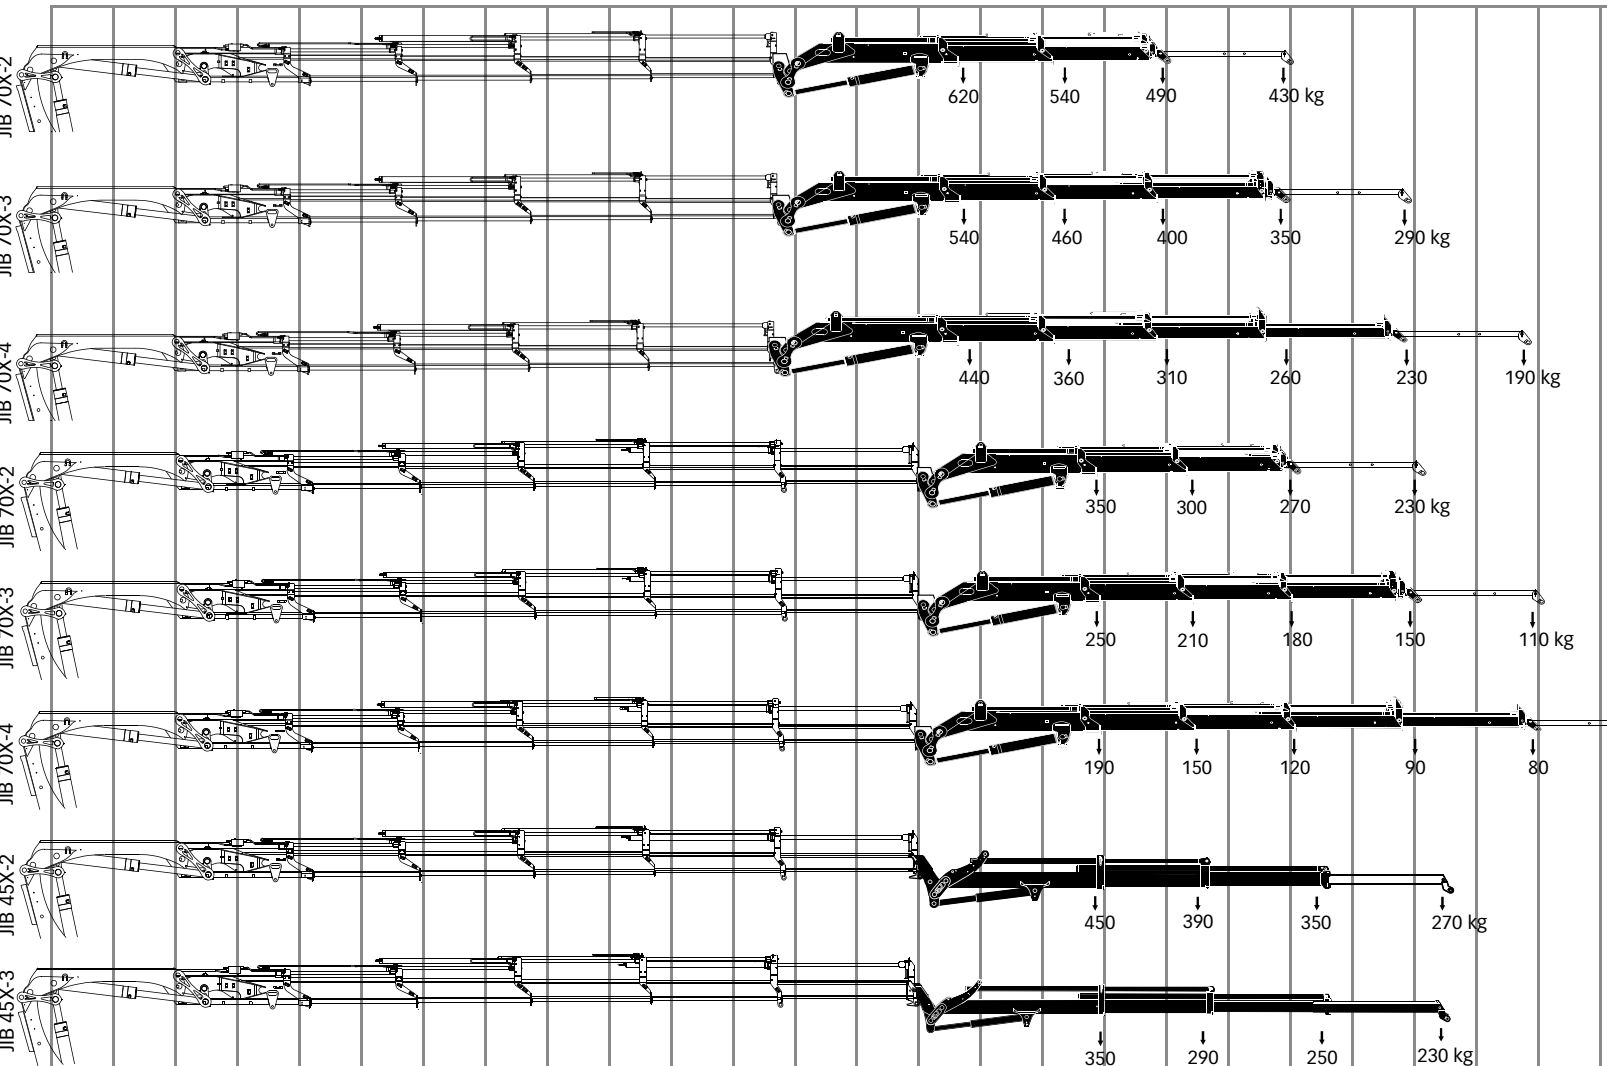

**XS 211 EH-5**  
HIPRO  
JIB 70X-2

**XS 211 EH-5**  
HIPRO  
JIB 70X-3

**XS 211 EH-5**  
HIPRO  
JIB 70X-4

**XS 211 EH-5**  
HIPRO  
JIB 45X-2

**XS 211 EH-5**  
HIPRO  
JIB 45X-3

All XS 211 ordered with a Jib are equipped with an extra sturdy boom system.