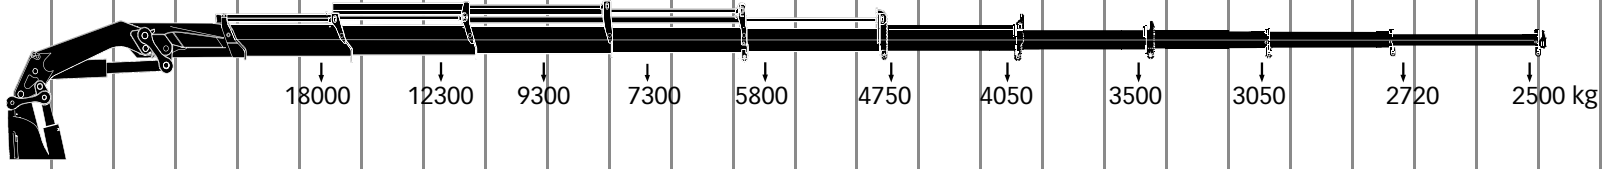

XS 1055 E-10