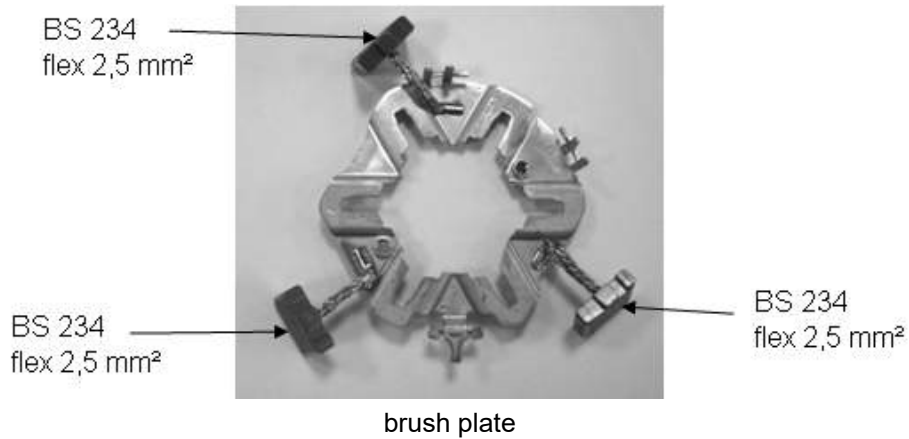

bottom

top

Attention!

(L) anti clock rotation: all brushes with assembly mark left in direction to brush ring

(R) clockwise rotation: all brushes with assembly mark right in direction to brush plate

3

STARTERRITZEL