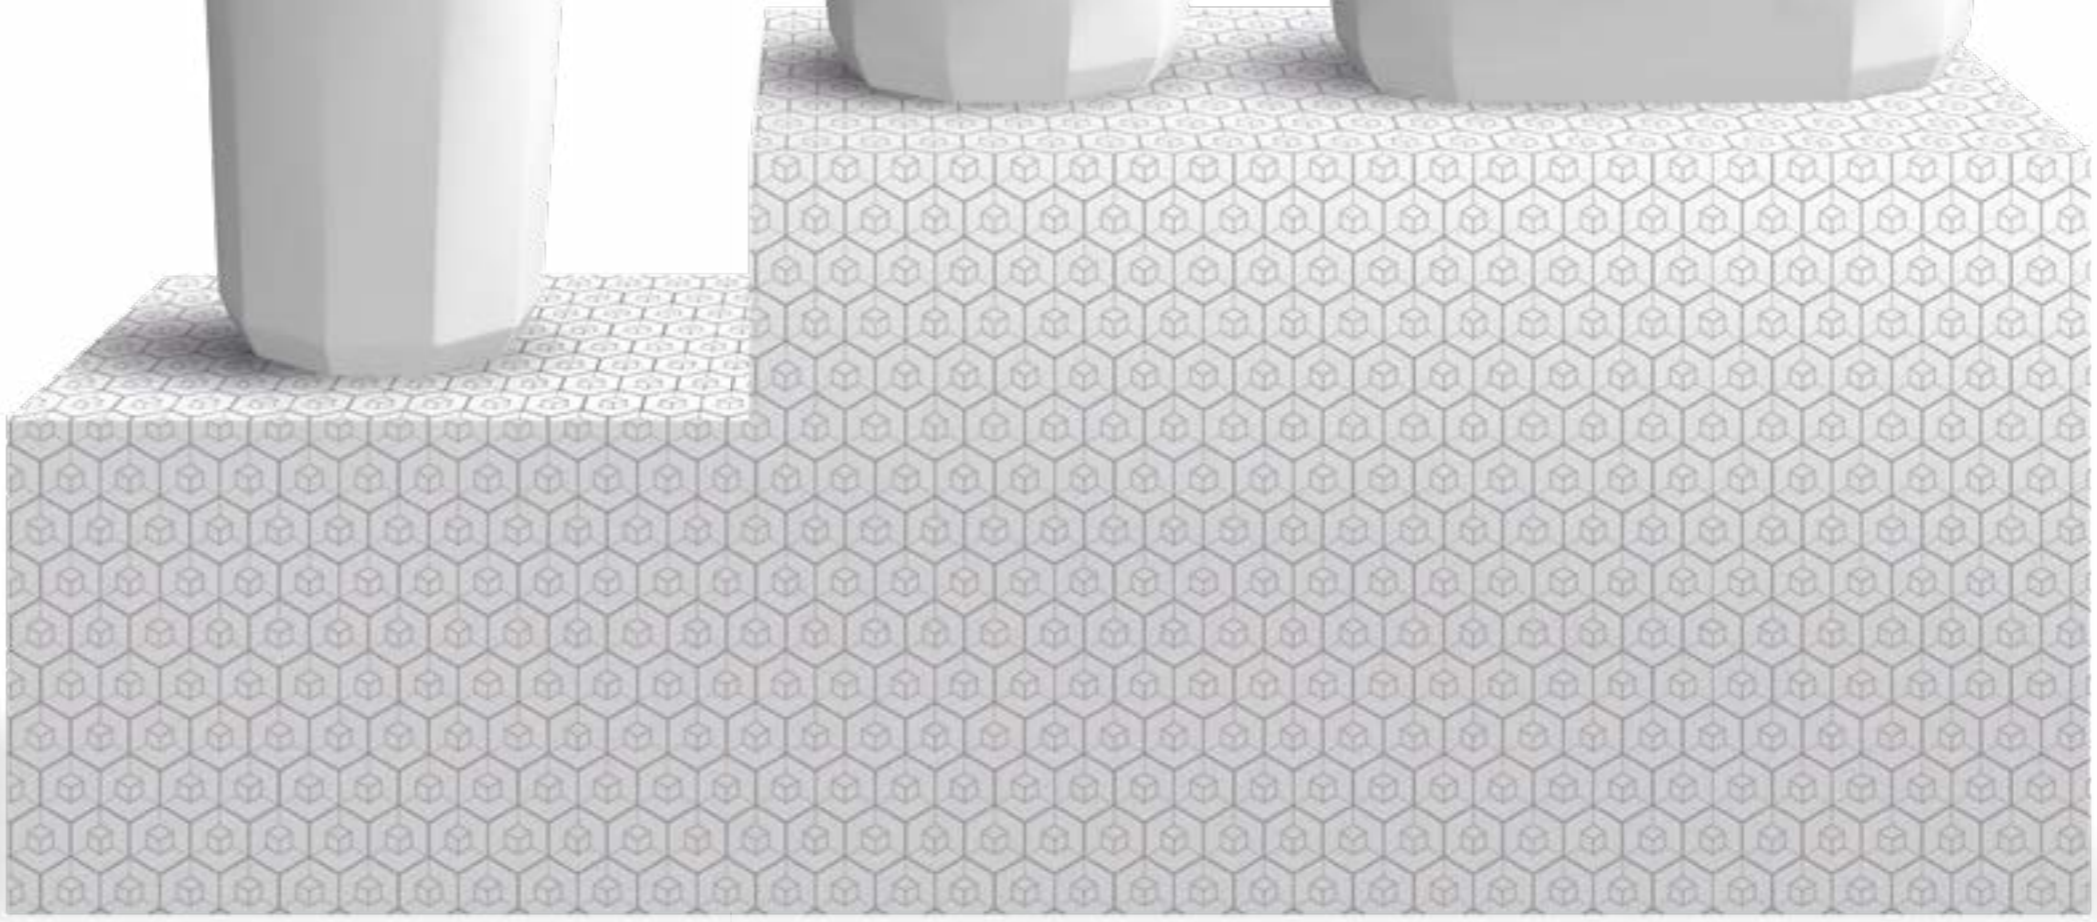

wall hand shower
600-6916

wall shower
600-6906

ceiling shower
600-6806

Freestanding bath and basins made from DADOquartz.

Available in white.

bath
SBM074

basin high
SWMBAS83

basin
SWMBAS82

basin low
SWMBAS80

basin oval
SWMBAS84

*“It is important to have
a bathroom where everything
is coordinated”*

Edward van Vliet

JEE-O bloom cabinets, mirrors and accessories to style your unique bathroom.

Made from ash wood veneer, solid surface and stainless steel gun metal.