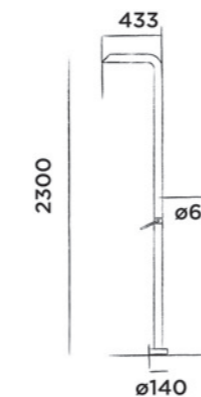

JEE-O pure shower 01

Freestanding shower mixer stainless steel

Order code:
300-6100

● Brushed

€ 1.530,-

300-6101

● Polished

€ 1.755,-