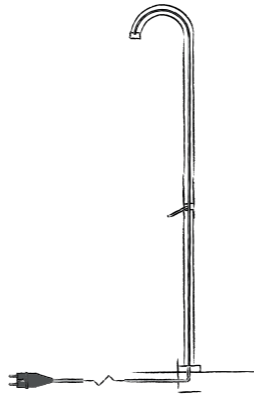

JEE-O 365 - all weather frost free

Option available for all models with 365 logo

Order code:

001-0365 € 775,-

JEE-O protect

Stainless steel cleaner & protector
(400 ml, 12 p./box, price per piece)

Order code:

001-1000 € 30,-

soft brushed
stainless steel

JEE-O works with carefully selected solid surface materials. Slight variations in the aesthetic appearance of the product including the colour, may occur after exposure to atmospheric influences such as sunlight, pollution or harmful chemicals. This does not affect the product performance in any manner. Situation specific care and maintenance instructions may apply.

For our general cleaning and maintenance recommendations, visit our website www.jee-o.com

The general conditions of JEE-O International bv shall be applicable to all our transactions. They can be found on our website: www.jee-o.com/downloads.

All stated prices are exclusive of VAT (21%) and shipping costs. Prices and models are subject to change and may contain typographical errors.

For technical information visit our website: www.jee-o.com/downloads