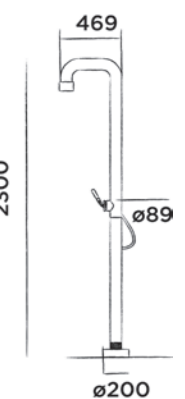

Freestanding shower stainless steel with progressive cartridge and hand shower

Order code:
700-6210

● RAW

€ 2.980,-

700-6212

● Hammercoated black

€ 2.980,-

JEE-O wall bracket