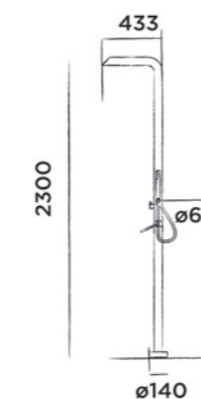

JEE-O pure shower 02

Freestanding shower mixer stainless steel with hand shower

Order code:
300-6210

● Brushed

€ 1.790,-

300-6211

● Polished

€ 2.065,-