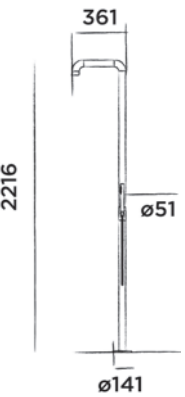

JEE-O flow shower 02

Freestanding shower mixer stainless steel with progressive cartridge and hand shower

Order code:
500-6110

● Brushed

€ 1.830,-