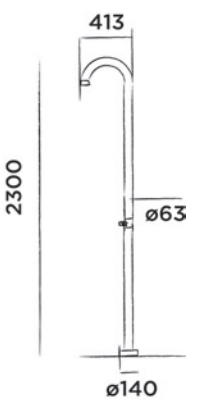

JEE-O original shower push

Freestanding shower mixer stainless steel with eco push button

Order code:
100-6500

● Brushed

€ 1.650,-