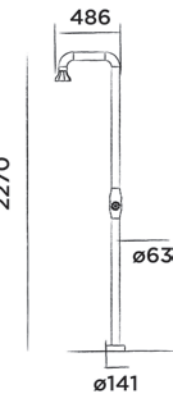

JEE-O bloom shower 01

Freestanding shower mixer stainless steel

Order code:
600-6106

● Gun metal

€ 2.495,-