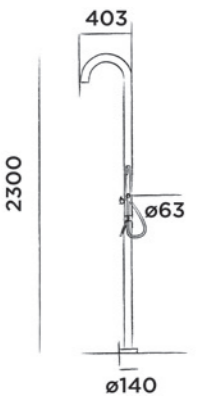

JEE-O original shower 02

Freestanding shower mixer stainless steel with hand shower

Order code:
100-6210

● Brushed

€ 1.880,-

Interchangeable shower head ø150 cm included

JEE-O original shower push

Freestanding shower mixer stainless steel with eco push button