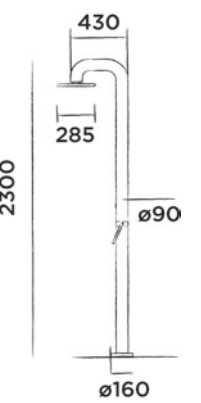

JEE-O fatline shower 01

Freestanding shower mixer stainless steel

Order code:
200-6100

● Brushed

€ 2.080,-