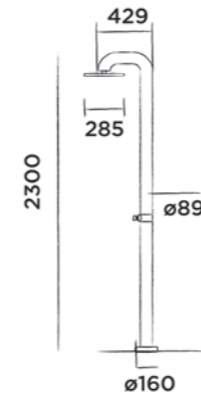

Order code:
500-6110

● Brushed

€ 1.830,-

JEE-O fatline shower push

Freestanding shower mixer stainless steel with eco push button

Order code:
200-6500

● Brushed

€ 2.095,-