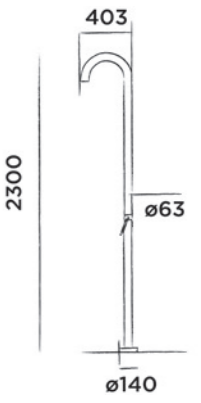

NEW

JEE-O original shower 01

Freestanding shower mixer stainless steel

Order code:
100-6100

● Brushed

€ 1.615,-

Interchangeable shower head ø150 cm included

NEW