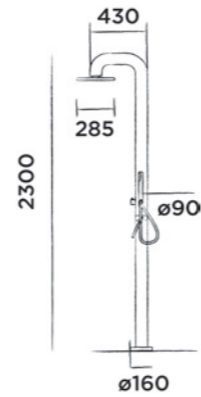

Freestanding shower mixer stainless steel with hand shower

Order code:
200-6210

● Brushed

€ 2.340,-

Interchangeable shower head ø85 cm included

JEE-O flow shower 02

Freestanding shower mixer stainless steel with progressive cartridge and hand shower