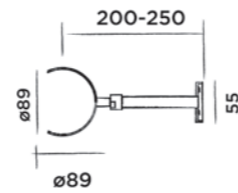

Wall bracket stainless steel
Available for the models below

Order code:

101-6000 for original and pure showers

● Brushed € 180,-

101-6001 for pure shower

● Polished € 200,-

201-6000 for fatline showers

● Brushed € 180,-