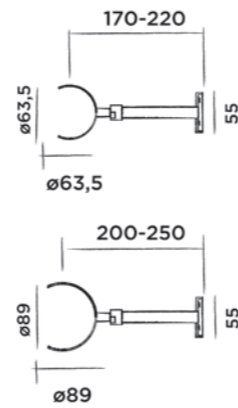

Wall bracket stainless steel
Available for the models below

Order code:

101-6000 for original and pure showers

● Brushed € 180,-

101-6001 for pure shower

● Polished € 200,-

201-6000 for fatline showers

● Brushed € 180,-