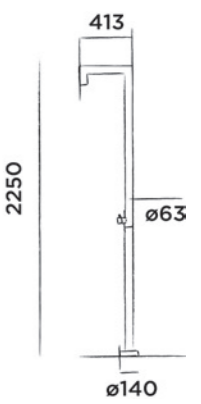

NEW

JEE-O fatline shower 01

Freestanding shower mixer stainless steel

Order code:
200-6100

● Brushed

€ 2.080,-

NEW

JEE-O fatline shower 02