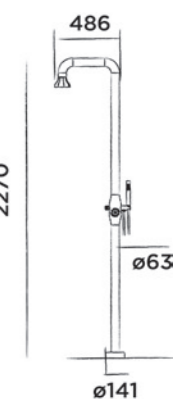

● Brushed

€ 2.080,-

JEE-O bloom shower 02

Freestanding shower mixer stainless steel with hand shower

Order code:
600-6216

● Gun metal

€ 2.995,-

JEE-O pure shower 01