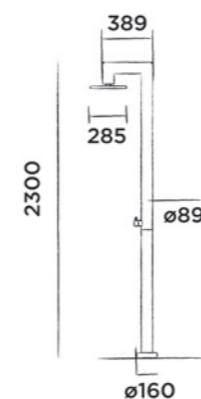

JEE-O fatline shower 04

Freestanding shower mixer stainless steel with progressive cartridge

Order code:
200-6400

● Brushed

€ 2.080,-