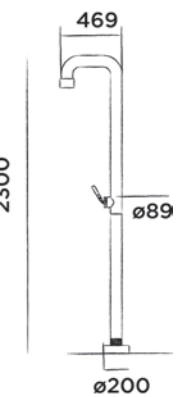

Freestanding shower stainless steel with progressive cartridge

Order code:
700-6100

● RAW

€ 2.745,-

700-6102

● Hammercoated black

€ 2.745,-

JEE-O pure shower 02