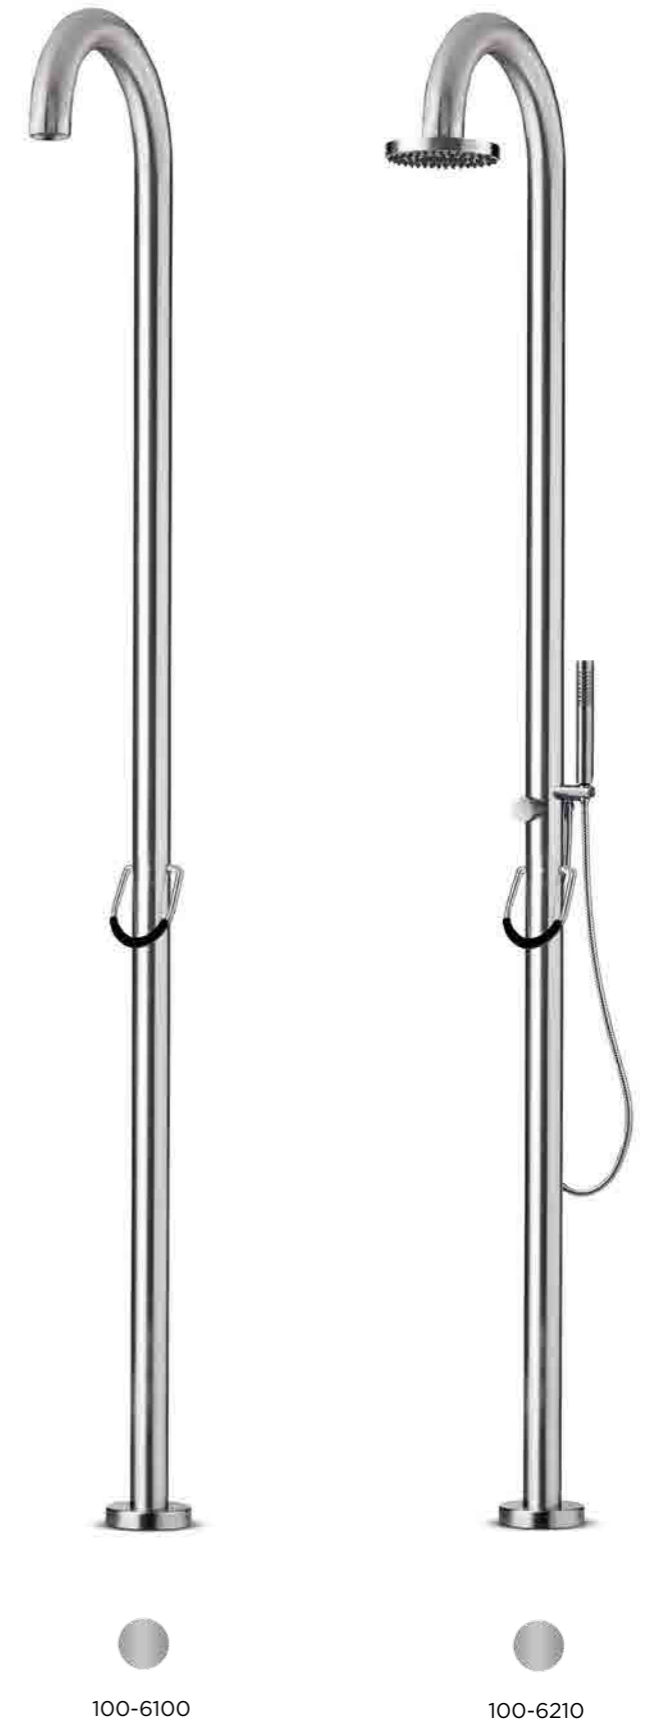

- ✓ Complete series
- ✓ Luxurious and timeless look
- ✓ Matching accessories

slimline new items

The JEE-O slimline series has been expanded still further. New to the collection are a wall mounted cold water tap, and a wall-mounted basin tap with a 90-degree spout. These are among JEE-O's responses to today's trends: minimalistic design, with beautiful straight lines and slim fittings. This is also reflected in the two-hole mixer set, in both high and low versions.

800-1770

800-1773

800-1774

800-1775

original shower

Most eye-catching is probably the restyling of the typical 'O-ring' handle. The new slender design combined with a soft-touch colour contrasting cover, offers both a very expressive styling and a firm grip. The interchangeable shower head matches perfectly with the black 'O-ring' cover, through its 43 nozzles in black. Not only does it look good, it feels good too!

- ✓ Soft-touch 'O-ring'
- ✓ Interchangeable shower head
- ✓ Stainless steel 316

The nozzles give that unique power shower experience, and can be cleaned easily. For those who would like to have a bigger shower head, a 15 cm shower head is included. Less is more; we have emphasized the minimalistic modern styling of the shower by losing the flange on the shower head and giving the rosette smaller dimensions.

- ✓ Soft-touch 'O-ring'
- ✓ Interchangeable shower head
- ✓ Stainless steel 316

Both showerheads are included. The nozzles give that unique power shower experience and can be cleaned easily. Less is more; we have emphasized the minimalistic modern styling of the shower by giving the rosette smaller dimensions.