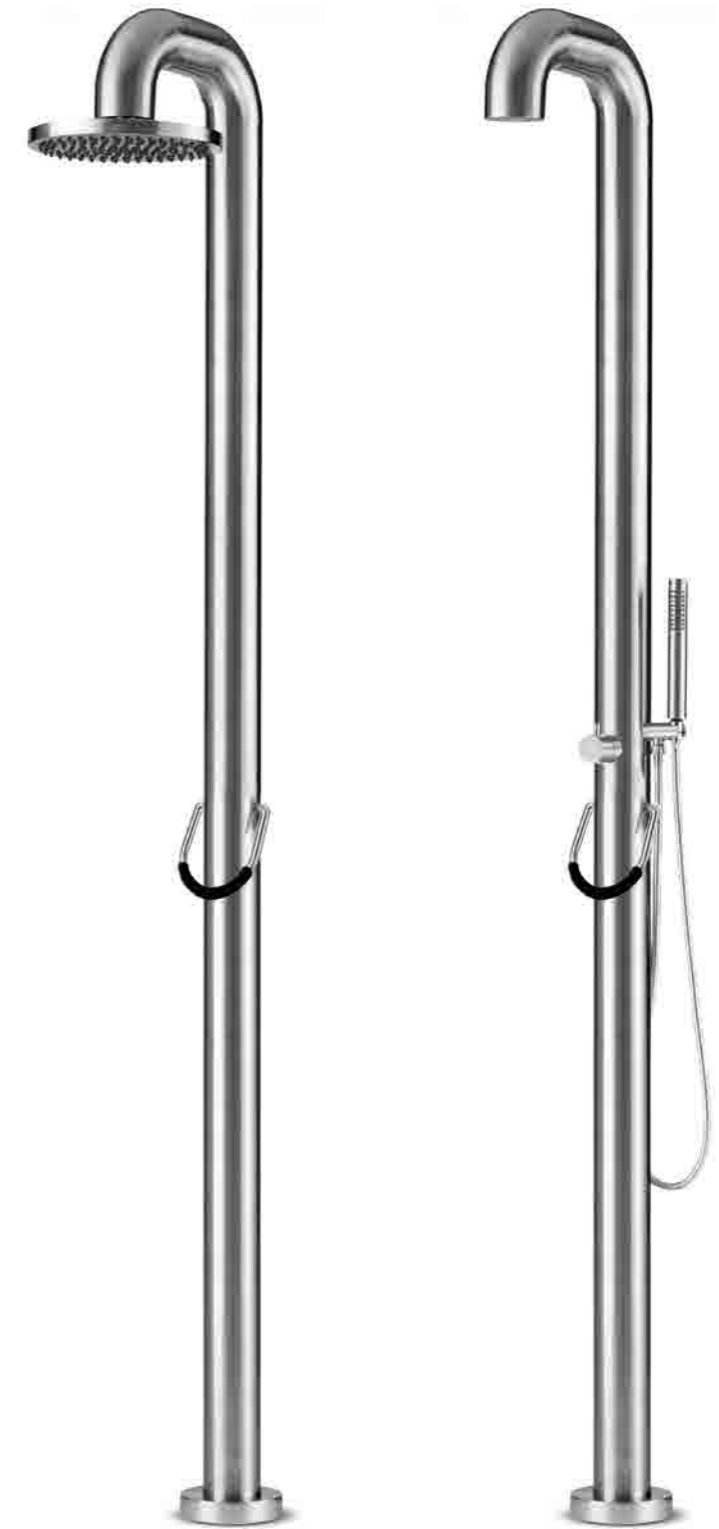

interchangeable
shower head ø8,5 cm
included

200-6100

200-6210