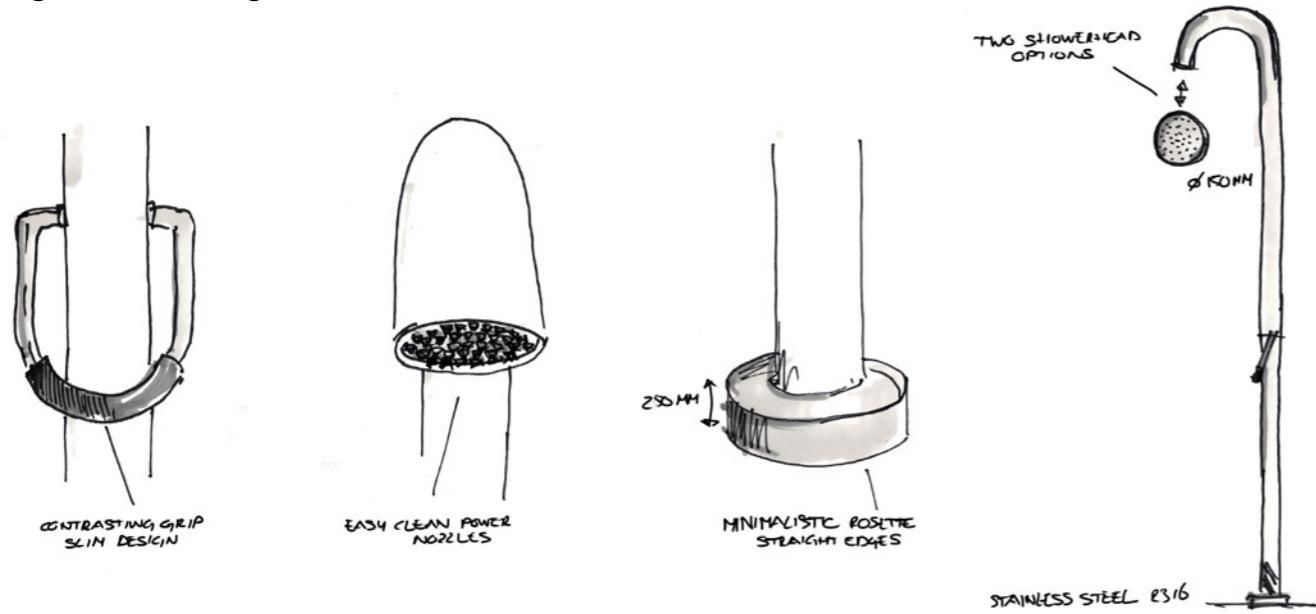

- ✓ Complete series
- ✓ Luxurious and timeless look
- ✓ Matching accessories

slimline new items

The JEE-O slimline series has been expanded still further. New to the collection are a wall mounted cold water tap, and a wall-mounted basin tap with a 90-degree spout. These are among JEE-O's responses to today's trends: minimalistic design, with beautiful straight lines and slim fittings. This is also reflected in the two-hole mixer set, in both high and low versions.

800-1770

800-1773

800-1774

800-1775

original shower

Most eye-catching is probably the restyling of the typical 'O-ring' handle. The new slender design combined with a soft-touch colour contrasting cover, offers both a very expressive styling and a firm grip. The interchangeable shower head matches perfectly with the black 'O-ring' cover, through its 43 nozzles in black. Not only does it look good, it feels good too!

- ✓ Soft-touch 'O-ring'
- ✓ Interchangeable shower head
- ✓ Stainless steel 316

The nozzles give that unique power shower experience, and can be cleaned easily. For those who would like to have a bigger shower head, a 15 cm shower head is included. Less is more; we have emphasized the minimalistic modern styling of the shower by losing the flange on the shower head and giving the rosette smaller dimensions.

- ✓ Soft-touch 'O-ring'
- ✓ Interchangeable shower head
- ✓ Stainless steel 316

Both showerheads are included. The nozzles give that unique power shower experience and can be cleaned easily. Less is more; we have emphasized the minimalistic modern styling of the shower by giving the rosette smaller dimensions.