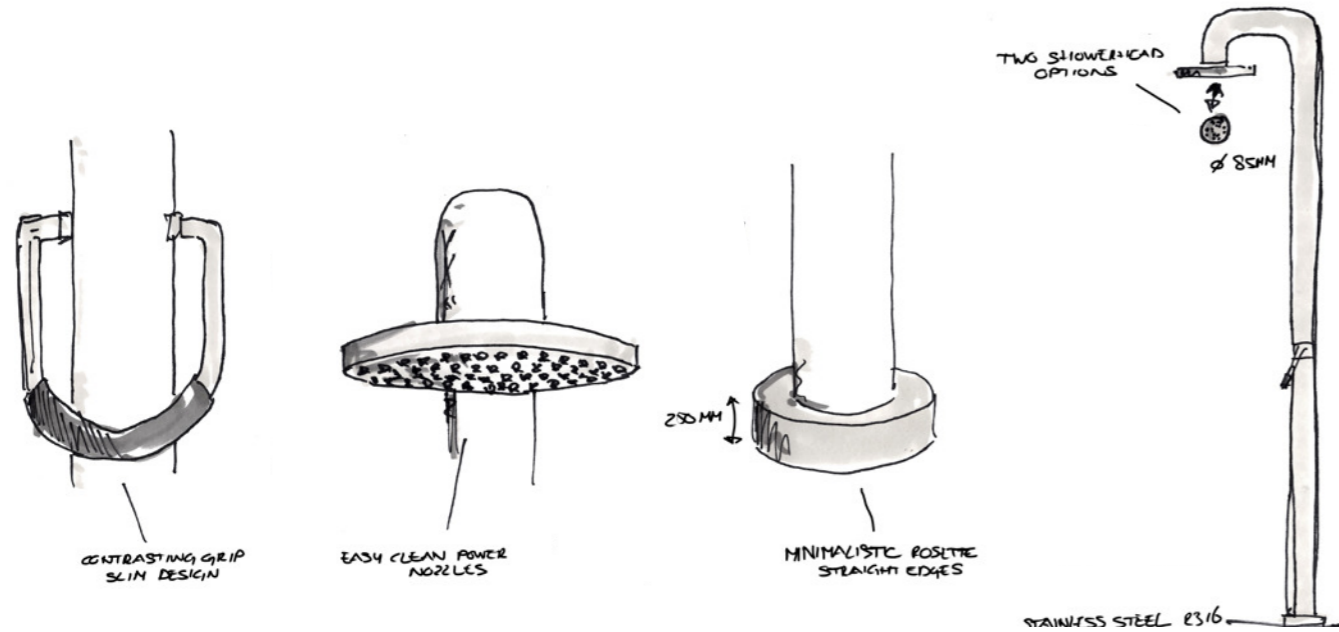

- ✓ Complete series
- ✓ Luxurious and timeless look
- ✓ Matching accessories

slimline new items

The JEE-O slimline series has been expanded still further. New to the collection are a wall mounted cold water tap, and a wall-mounted basin tap with a 90-degree spout. These are among JEE-O's responses to today's trends: minimalistic design, with beautiful straight lines and slim fittings. This is also reflected in the two-hole mixer set, in both high and low versions.

800-1770

800-1773

800-1774

800-1775

original shower

Most eye-catching is probably the restyling of the typical 'O-ring' handle. The new slender design combined with a soft-touch colour contrasting cover, offers both a very expressive styling and a firm grip. The interchangeable shower head matches perfectly with the black 'O-ring' cover, through its 43 nozzles in black. Not only does it look good, it feels good too!

- ✓ Soft-touch 'O-ring'
- ✓ Interchangeable shower head
- ✓ Stainless steel 316

The nozzles give that unique power shower experience, and can be cleaned easily. For those who would like to have a bigger shower head, a 15 cm shower head is included. Less is more; we have emphasized the minimalistic modern styling of the shower by losing the flange on the shower head and giving the rosette smaller dimensions.

- ✓ Soft-touch 'O-ring'
- ✓ Interchangeable shower head
- ✓ Stainless steel 316

Both showerheads are included. The nozzles give that unique power shower experience and can be cleaned easily. Less is more; we have emphasized the minimalistic modern styling of the shower by giving the rosette smaller dimensions.