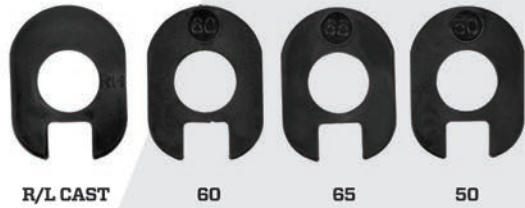

ACCESSORIES

DROP CHANGE KIT