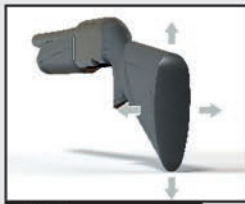

AZARAX
COLOR X BRONZ

TECHNICAL DETAILS

Gauge	12 / 20	Choke	Multi Long Choke
Chamber	76 mm / 3 inch	Receiver	Aluminium Color X Coated
Average Weight	3.20 kg	Overall Length	123 cm / 48.4 inch (71 cm barrel)
Barrel Length	76 cm / 30 inch | 71 cm / 28 inch | 66 cm / 26 inch	Length of Pull	36.5 cm / 14.8 inch

AZARAX
COLOR X GREEN

TECHNICAL DETAILS

Gauge	12 / 20	Choke	Multi Long Choke
Chamber	76 mm / 3 inch	Receiver	Aluminium Color X Coated
Average Weight	3.20 kg	Overall Length	123 cm / 48.4 inch (71 cm barrel)
Barrel Length	76 cm / 30 inch | 71 cm / 28 inch | 66 cm / 26 inch	Length of Pull	36.5 cm / 14.8 inch

Shim Kit