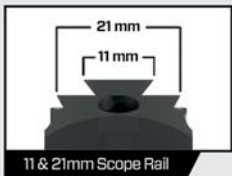

• Adjustable Power

Magazine Capacity : 4.5 mm / 14 shots | 5.5 mm / 12 shots | 6.35 mm / 10 shots

Puncher PCP

Puncher
S
Side Lever Action

TECHNICAL DETAILS			
Caliber	4.5 mm / 5.5 mm / 6.35 mm	Receiver	Gloss Black Anodized Aluminium
Average Weight	3.25 kg	Overall Length	95cm / 37.4 inch
Barrel Length	48cm / 18.9inch	Length of Pull	35.5 cm / 14 inch
Air Capacity	200 bar / 230cc	Stock	Adjustable Synthetic Stock
• Adjustable Power			

Magazine Capacity : 4.5 mm / 14 shots | 5.5 mm / 12 shots | 6.35 mm / 10 shots

Adjustable Power Button

Adjustable Trigger Weight

Tripod Adapter

Manual Safety

11 & 21mm Scope Rail

*Scope can be added as optional.

Puncher MAXI S

Side Lever Action

TECHNICAL DETAILS

Caliber	4.5 mm / 5.5 mm / 6.35 mm	Receiver	Gloss Black Anodized Aluminium
Average Weight	3.40kg	Overall Length	100 cm / 39.3 inch
Barrel Length	53.5 cm / 21 inch	Length of Pull	35.5 cm / 14 inch
Air Capacity	200 bar / 280cc	Stock	Adjustable Synthetic Stock