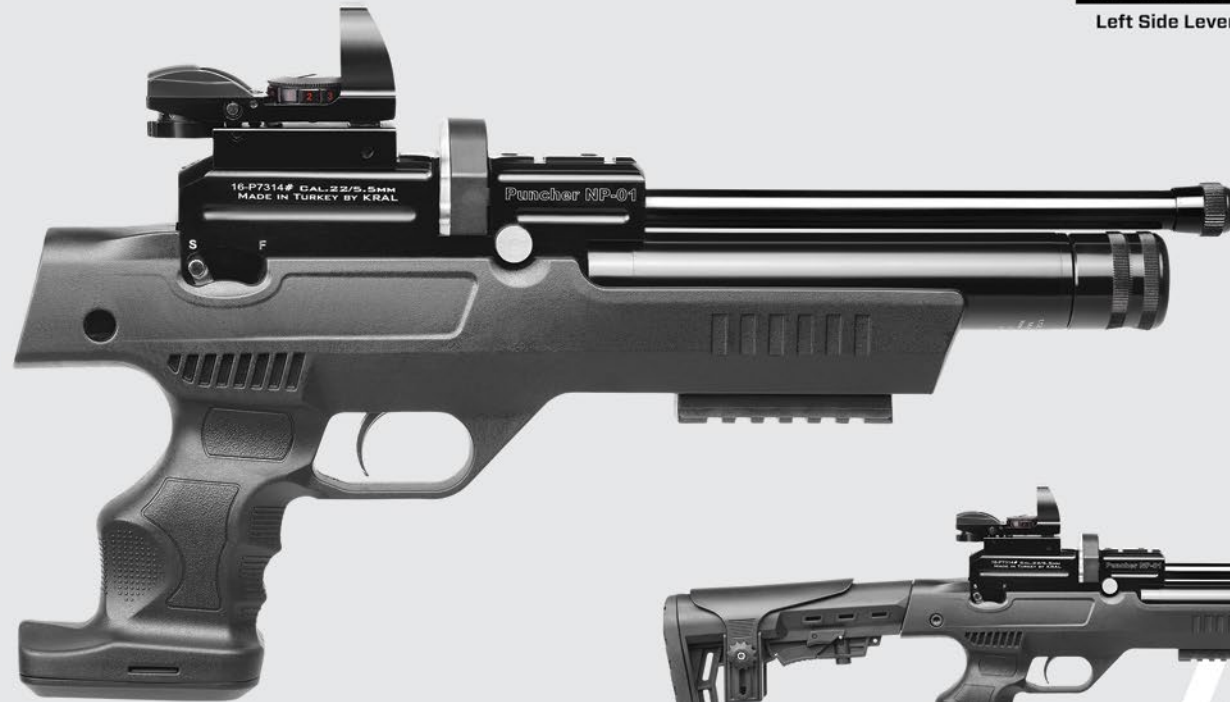

Puncher

Puncher NP-01 BLACK

Left Side Lever Cocking Action