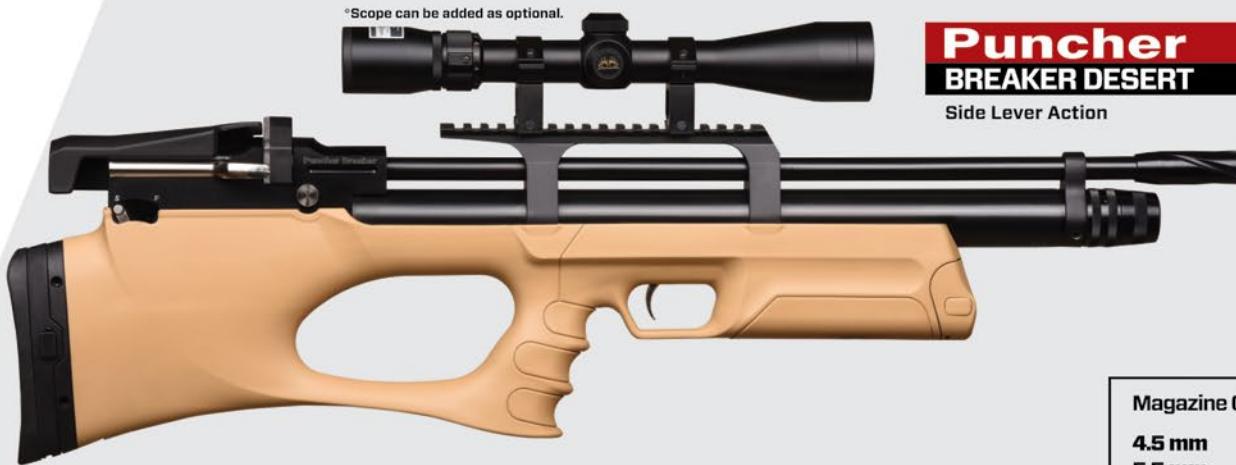

• Adjustable Power

• Half Shroud Barrel

Puncher

*Scope can be added as optional.

Puncher BREAKER ARMY

Side Lever Action

*Scope can be added as optional.

Puncher BREAKER DESERT