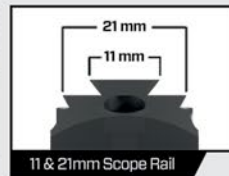

• Adjustable Power

Magazine Capacity : 4.5 mm / 14 shots | 5.5 mm / 12 shots | 6.35 mm / 10 shots

Adjustable Power Button

Adjustable Trigger Weight

Tripod Adapter

Manual Safety

11 & 21mm Scope Rail

*Scope can be added as optional.