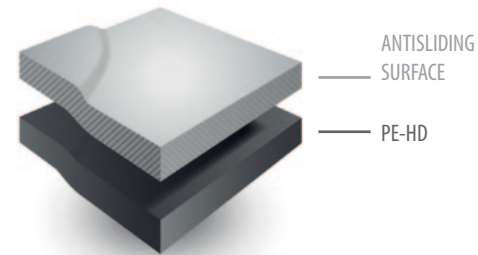

The capabilities of the newest extrusion lines and applying special production technologies allowed us to connect two absolutely different materials in its texture – antisliding material and Polyethylene (PE).

ADVANTAGES OF THE BOOT LINER DUAL ANTI-SLIP

MATERIAL.

Top anti-slip layer of the mat – advanced, modern, ecologically pure polymer material, which prevents any sliding of cargo and the free movement of dirt in the trunk of the vehicle.