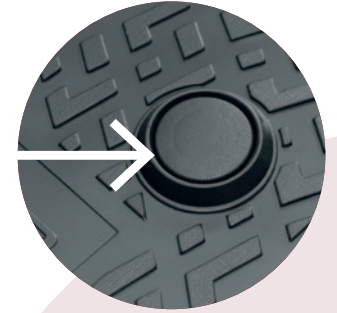

MAT'S DRAWING

Specially designed for reducing of the Driver's feet. The drawing has the optimal depth, that interferes free movement of liquid and dirt on mat's surface. At the same time the drawing doesn't make any inconvenience while car driving.