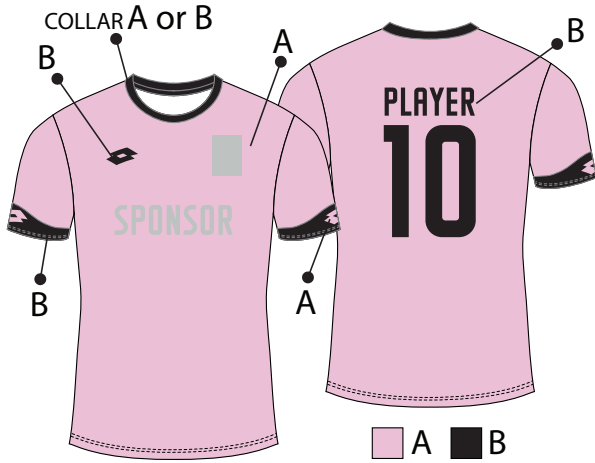

SICILIA

CODE: 213145 NAME: SICILIA PL