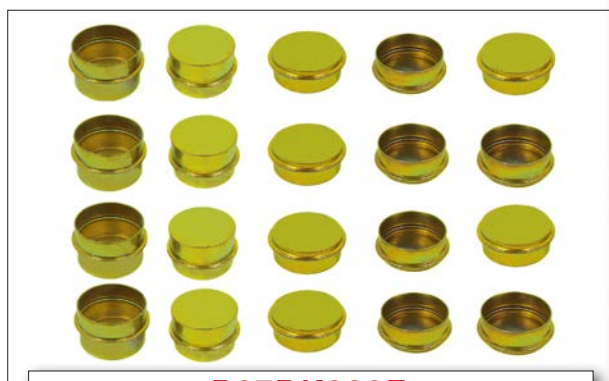

P67RK002F
Metal Cap Kit - Complete Range For All Wabco Pan Calipers

Original names & part numbers are used for reference only. All parts offered are Majorsell brand and may not be of an original supply. Majorsell kit content may be different to the original. Check all applications. Check our web site for suitability of these and other parts, or contact us directly.