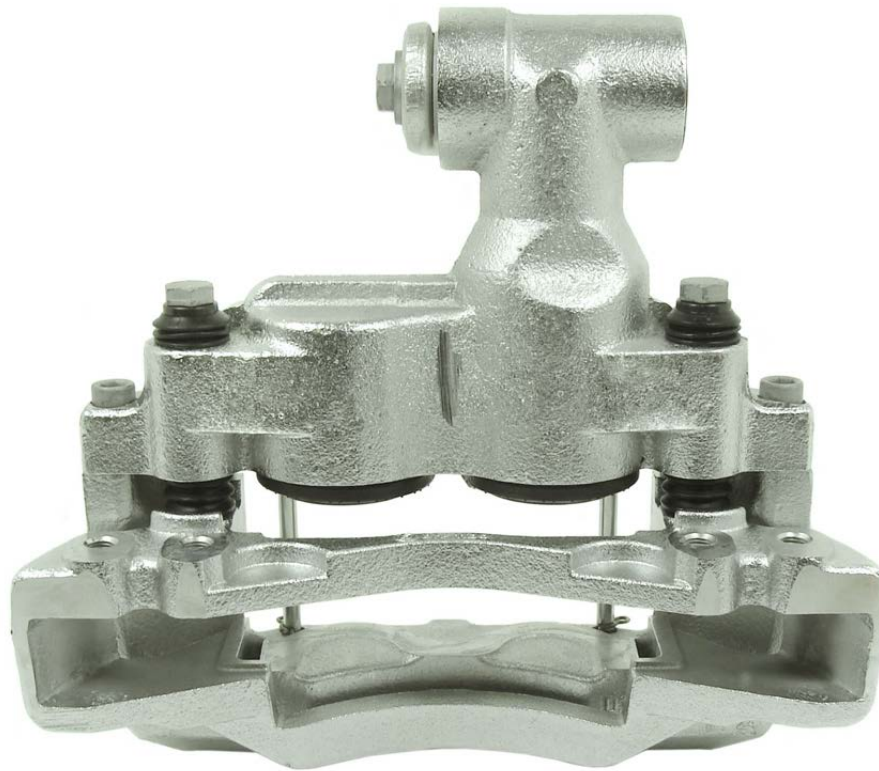

22.5" Wheel Caliper

95620, 95621, 95446, 95447

- 22.5" Wheel
- AXIAL Calipers
- Disc Dia 430-435mm

P70RK007A
Caliper Kit
Services: 95397

P70RK008A
Reset Shaft Kit

An Introduction to Brembo Calipers

Majorsell stock a range of Brembo repair kits which are suitable for the very popular Iveco Eurocargo. The Eurocargo ranges from 6 -18 tonne. These are implemented with front and rear cast iron calipers fitted with 60 - 68 mm seals.