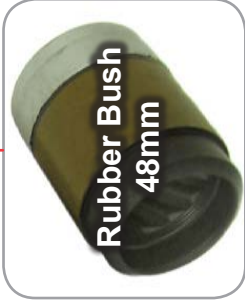

P66RK035B
Brake Pad Retaining Kit
Services: K000133

SB7 Axial 2 Piece Calipers

22.5" Wheel

Bolt Sizes
150mm & 86mm

Bolt Sizes
140mm & 86mm

Kit: P66RK014

Bolt Sizes
140mm & 125mm

Bolt Sizes
150mm & 80mm