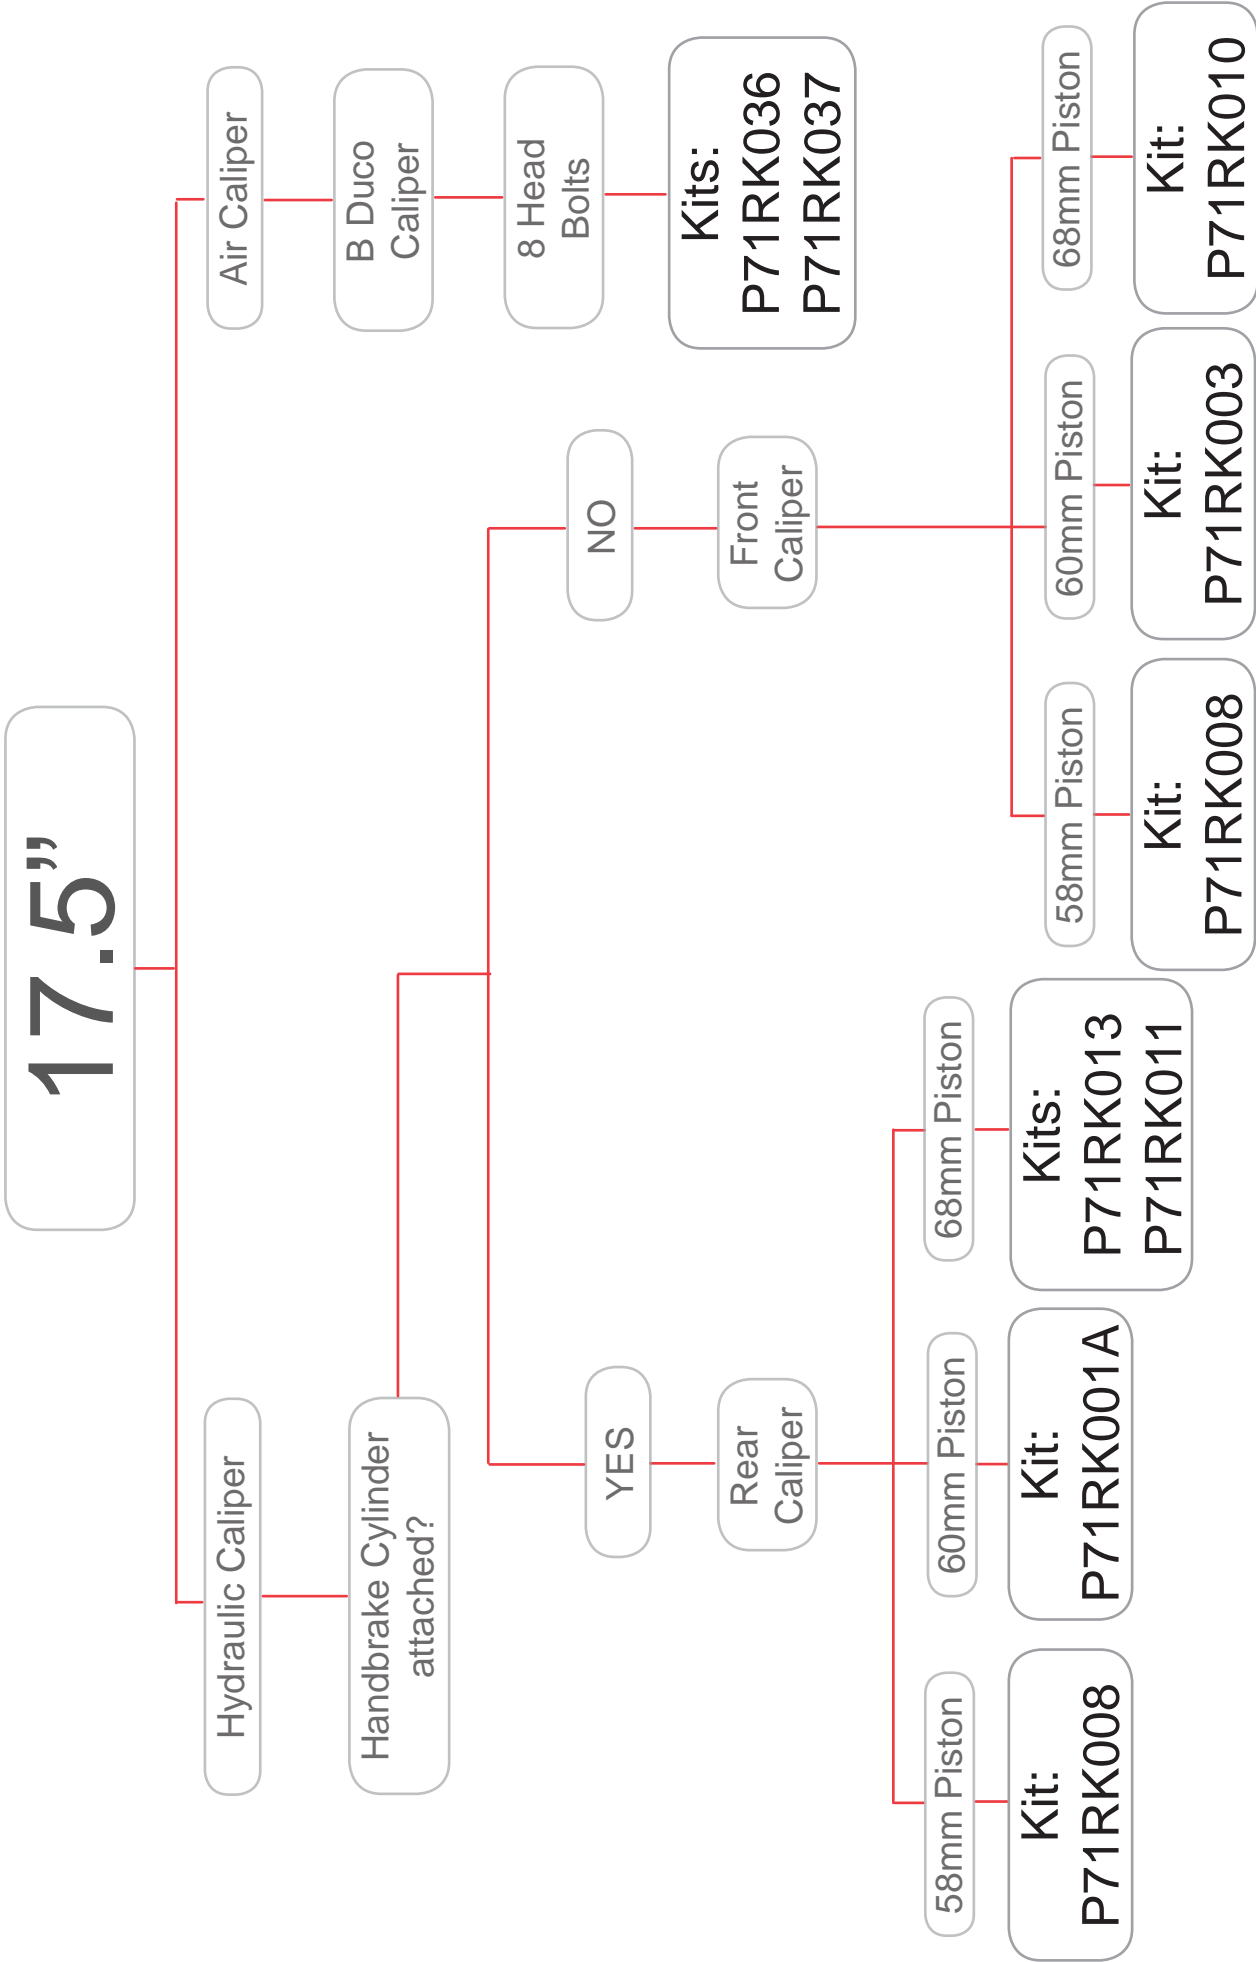

Hydraulic & Air Calipers

Original names & part numbers are used for reference only. All parts offered are Majorsell brand and may not be of an original supply. Majorsell kit content may be different to the original. Check all applications. Check our web site for suitability of these and other parts, or contact us directly.