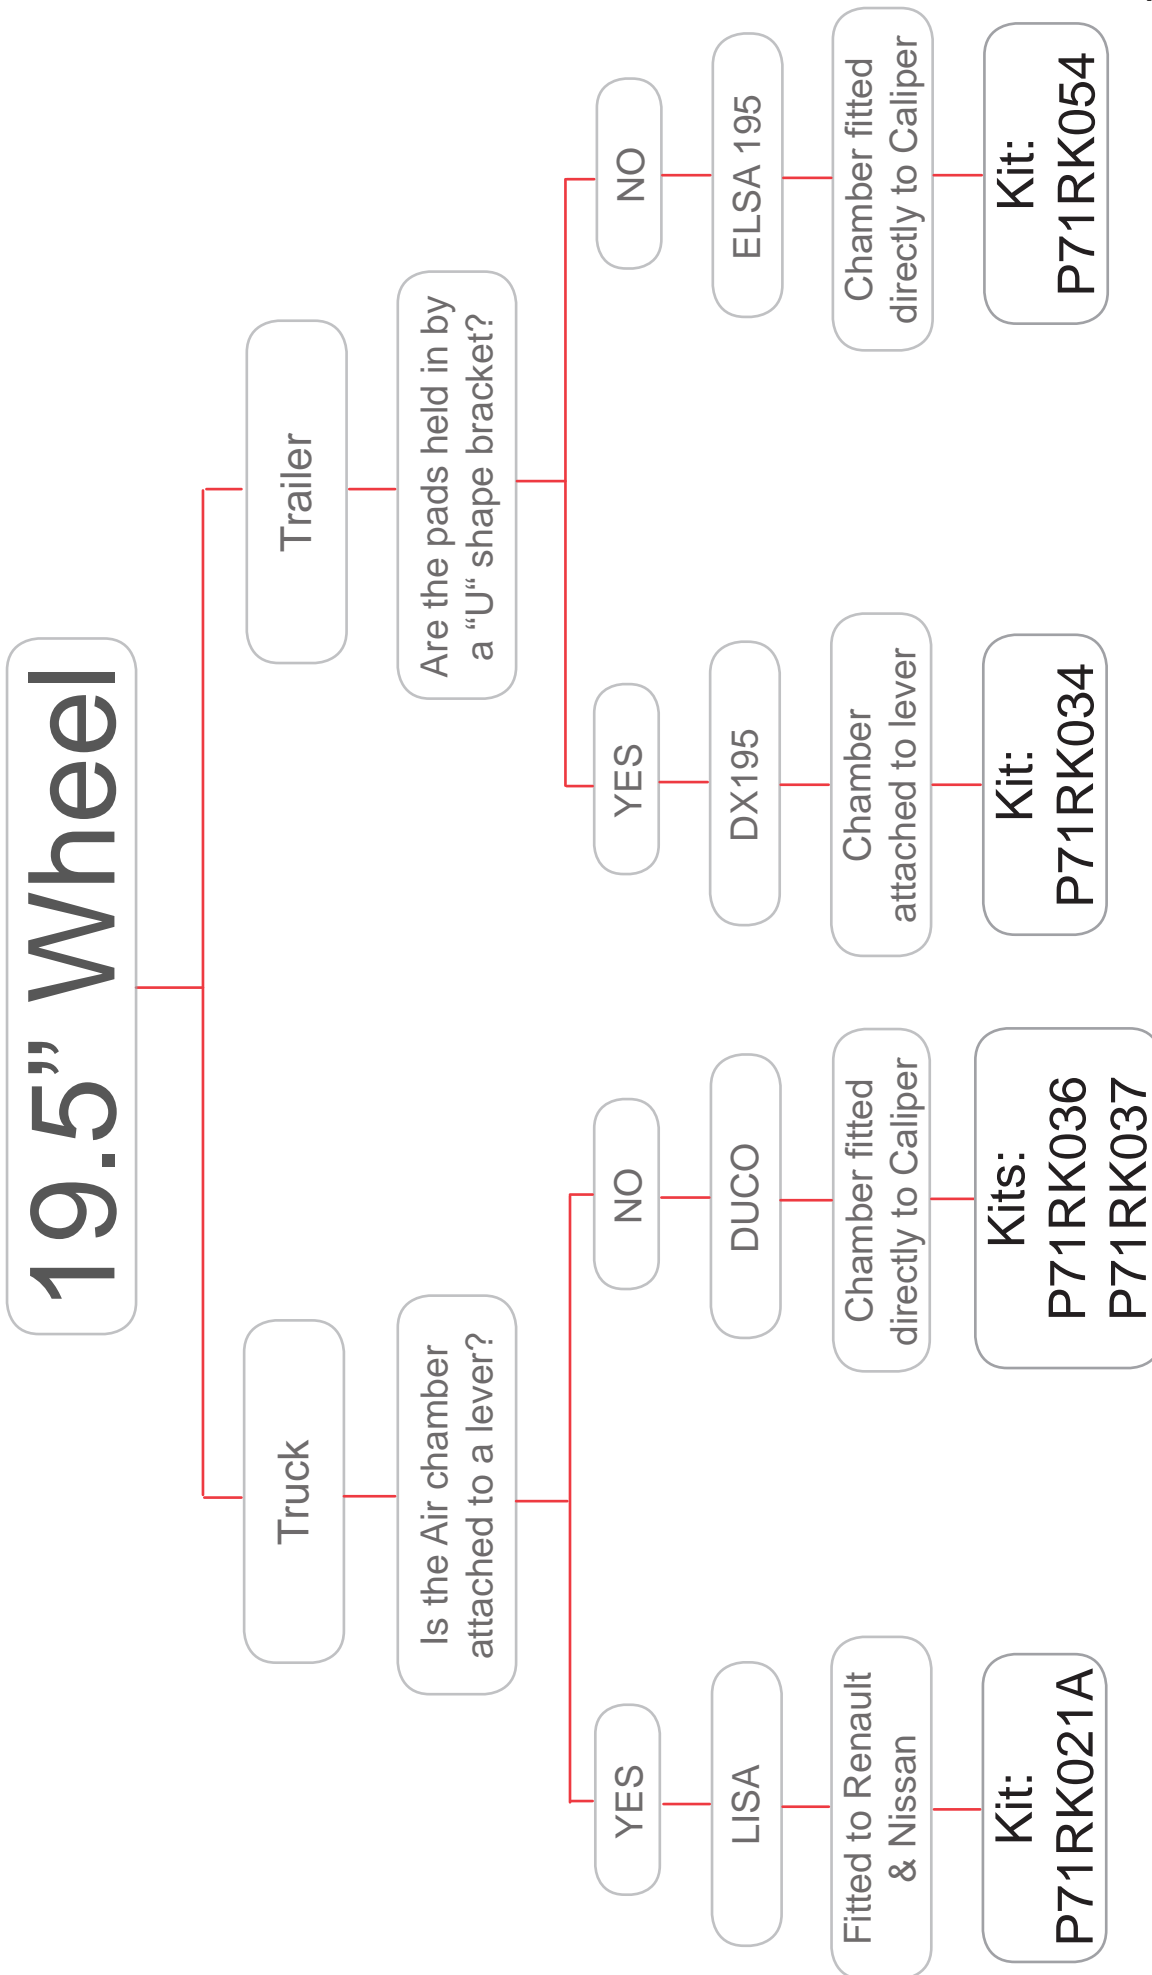

Original names & part numbers are used for reference only. All parts offered are Majorsell brand and may not be of an original supply. Majorsell kit content may be different to the original. Check all applications. Check our web site for suitability of these and other parts, or contact us directly.