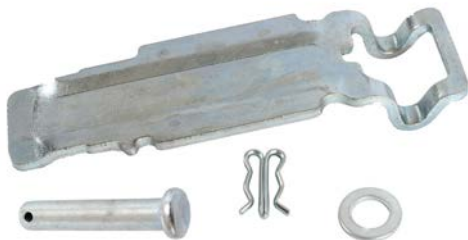

Section
1.12

P66RK024A
Shaft Housing Assembly
For SB6 Axial Calipers

P66RK034A
Gear Shafts (Pack of 5)

P66RK035B
Brake Pad Retaining Kit
Services:K000133

SN6 Monoblock Calipers

19.5" Wheel

Metal Cap

**New Style Bush
55mm long**