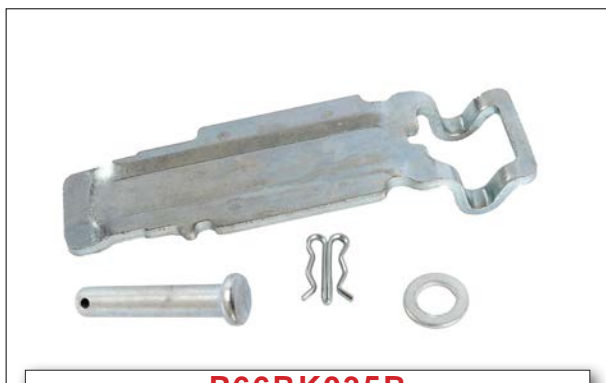

P66RK035B
Brake Pad Retaining Kit
Services: K000133

SB7 Axial 2 Piece Calipers

22.5" Wheel

Bolt Sizes
150mm & 86mm

Bolt Sizes
140mm & 86mm

Kit: P66RK014

Bolt Sizes
140mm & 125mm

Bolt Sizes
150mm & 80mm