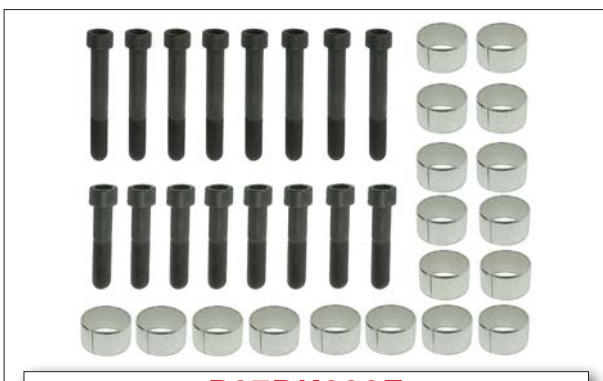

P67RK002E
Bolt & Bush Kit - Complete Range For All Wabco Pan Calipers