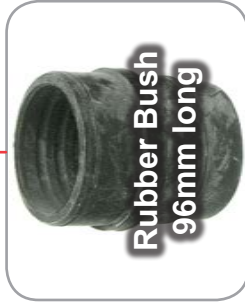

P66RK035B
Brake Pad Retaining Kit
Services: K000133

SB7 Axial 2 Piece Calipers

22.5" Wheel

Bolt Sizes
150mm & 86mm

Bolt Sizes
140mm & 86mm

Kit: P66RK014

Bolt Sizes
140mm & 125mm

Bolt Sizes
150mm & 80mm