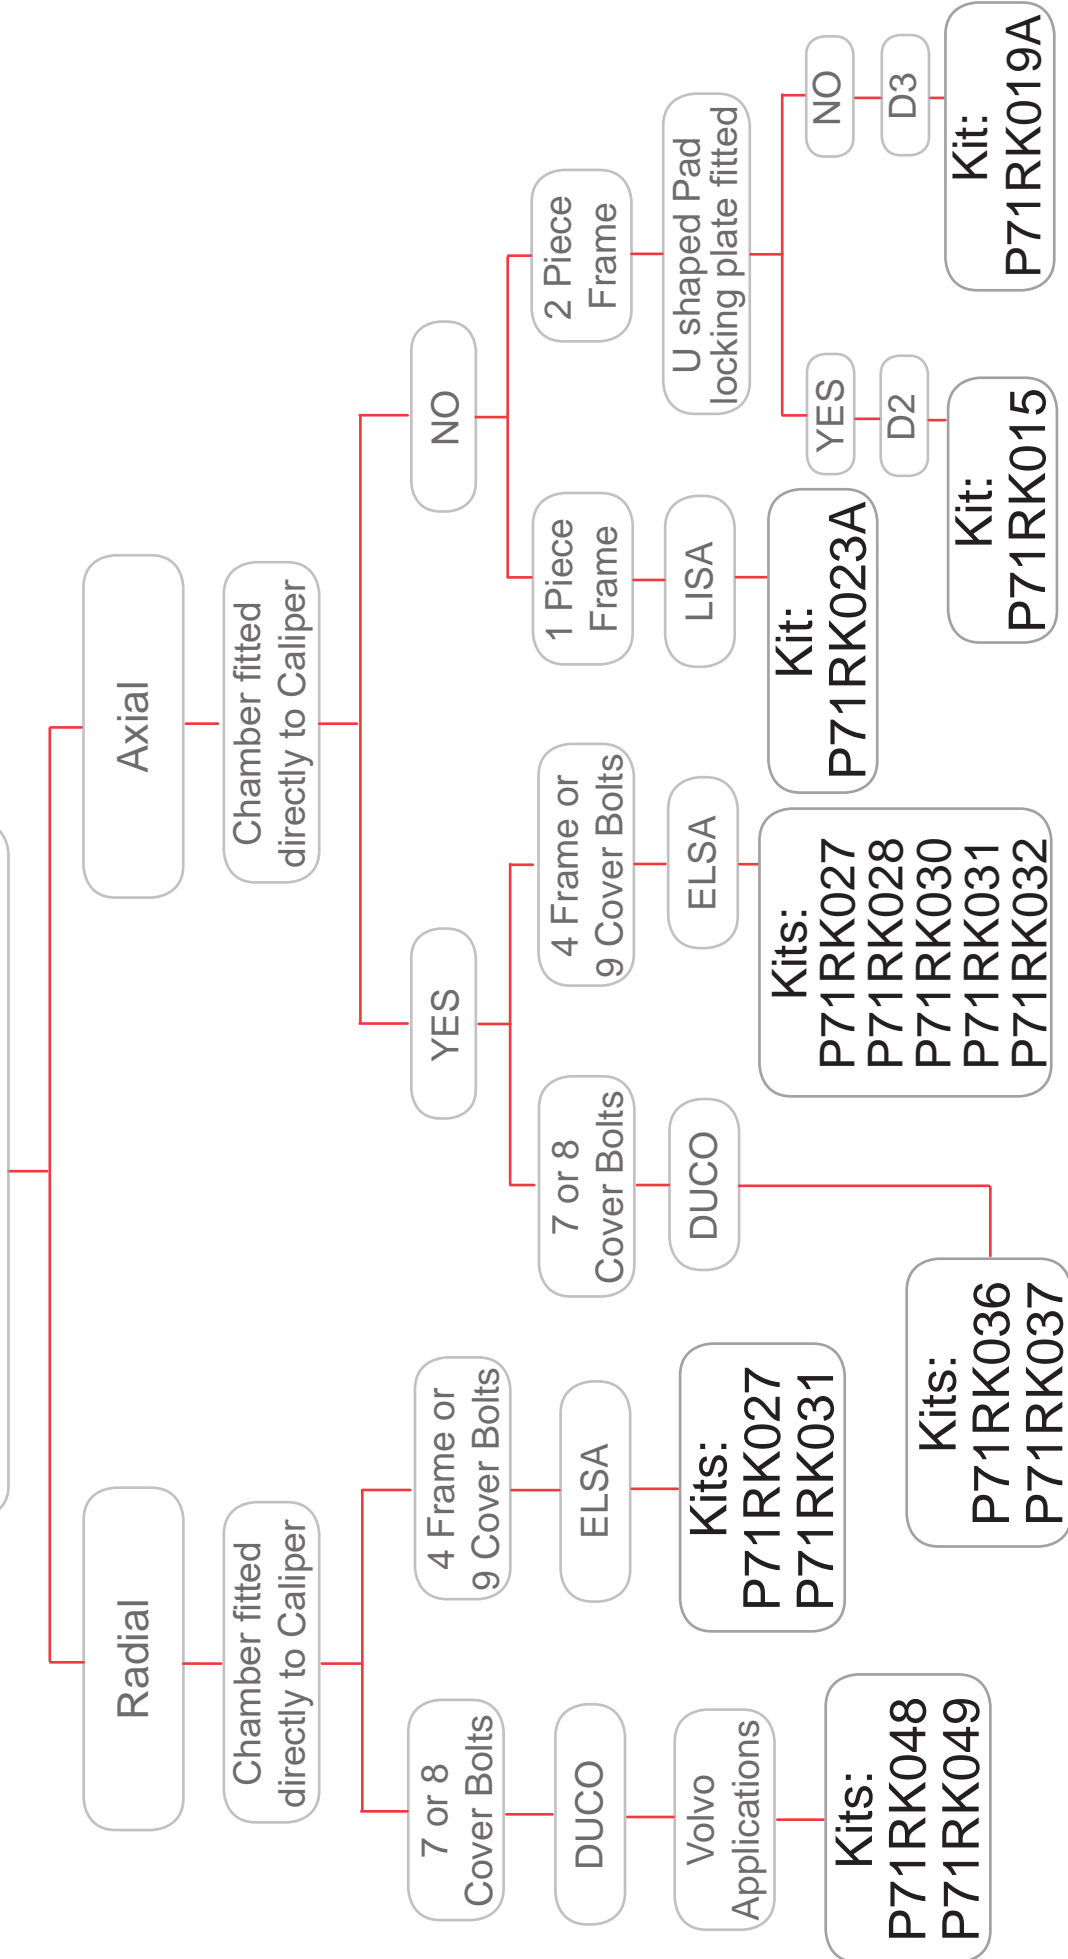

22.5" Wheel

22.5" Wheel - D3 Calipers

MAN - LRG524, LRG525
MERCEDES - LRG532, LRG533, LRG622, LRG623
RENAULT - LRG526, LRG527

- Introduced in 1991
- Two piece frame
- Disc Dia 432 > 438mm
- Standard Pad Springs
- 4 x frame / bridge bolts
- 3 x bolts for chamber bucket
- Air chamber attached to a lever
- Fitted to vehicles with 22.5" wheels