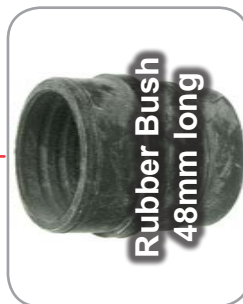

Section
1.26

22.5" Wheel

Bolt Sizes
150mm & 125mm

Kit:
P66RK016

Bolt Sizes
150mm & 86.5mm

Kit:
P66RK001

Bolt Sizes
2 x 86.5mm

Kit:
P66RK006