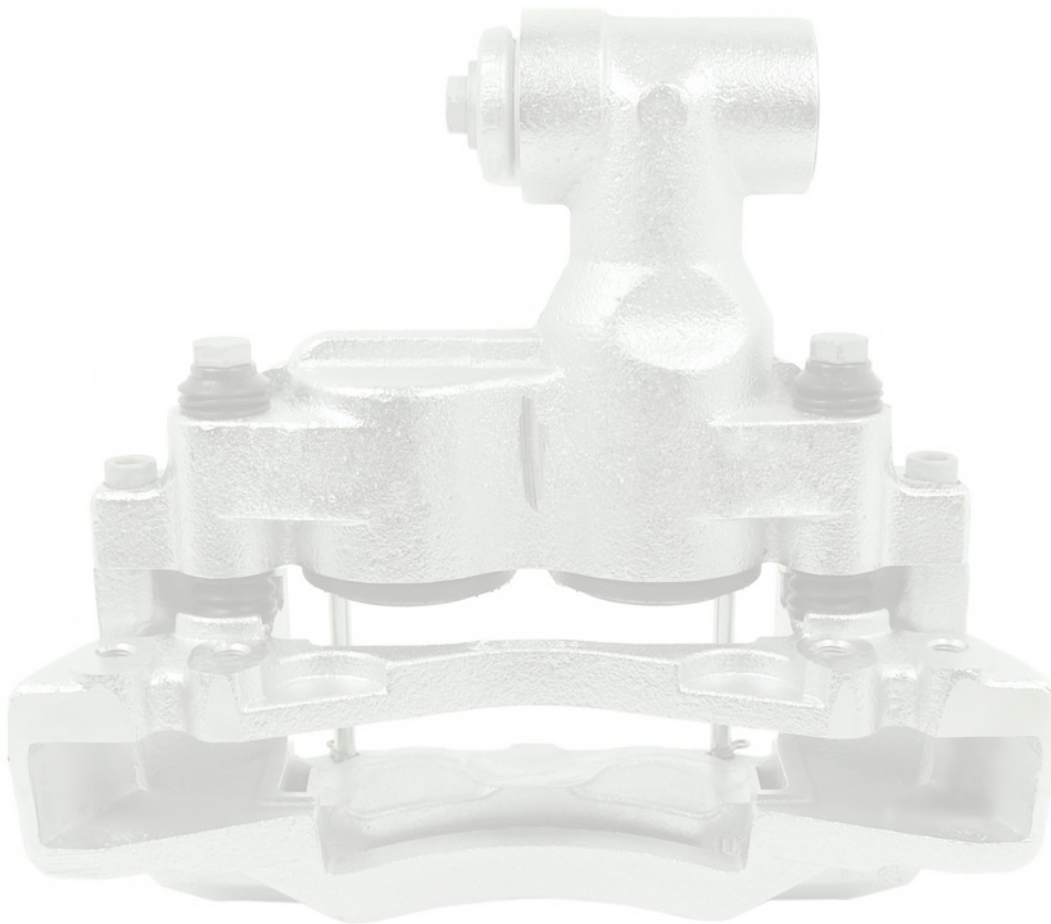

Caliper Cross Reference

Caliper No	OE No	Guide Pin Kit	Guide Pin Kit 2008 >	Seal Kit 60mm < 1997	Seal Kit 60mm	Seal Kit 60mm 2008 >	Seal Kit 68mm	Cylinder Kit
122566008	42534115	P72RK001A					P72RK003D	
122566009	42534116	P72RK001A					P72RK003D	
122567008	42534117	P72RK001A					P72RK003D	P72RK004
122567009	42534118	P72RK001A					P72RK003D	P72RK004
122576008	42534119	P72RK001A		P72RK003A	P72RK003B			
122576009	42534120	P72RK001A		P72RK003A	P72RK003B			
122577016	42534121	P72RK001A		P72RK003A	P72RK003B			P72RK004
122577026	42534122	P72RK001A		P72RK003A	P72RK003B			P72RK004
122980008	42559189		P72RK002A			P72RK003C		
122980009	42559190		P72RK002A			P72RK003C		
122980208	42559199		P72RK002A				P72RK003E	
122980209	42559200		P72RK002A				P72RK003E	
122980108	42559201		P72RK002A			P72RK003C		P72RK004
122980109	42559202		P72RK002A			P72RK003C		P72RK004
122980308	42559203		P72RK002A				P72RK003E	P72RK004
122980309	42559204		P72RK002A				P72RK003E	P72RK004