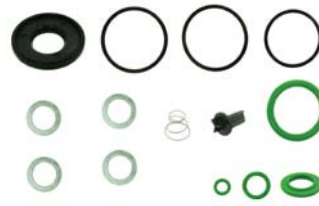

23AD005SA
Services: ZB4578

E66RK025A
For Knorr

II41300F
For Knorr

23AD006SA
Services: 4324101020

E67RK021A
4324100022 - For Wabco / Post 1994

4324102227
For Wabco

23AD009SA
Services: LA8212

E66RK003A
II30443008 - For Knorr