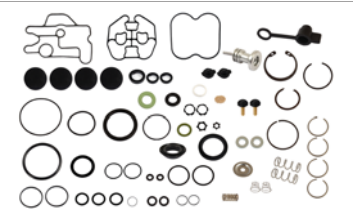

E66RK022A
For Knorr