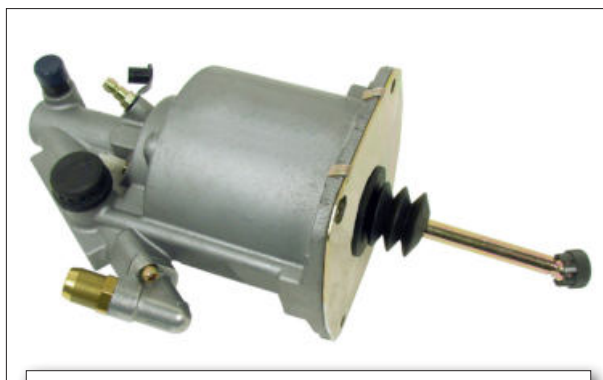

23F097

125mm Clutch Servo
Services: 627946, 1927825,