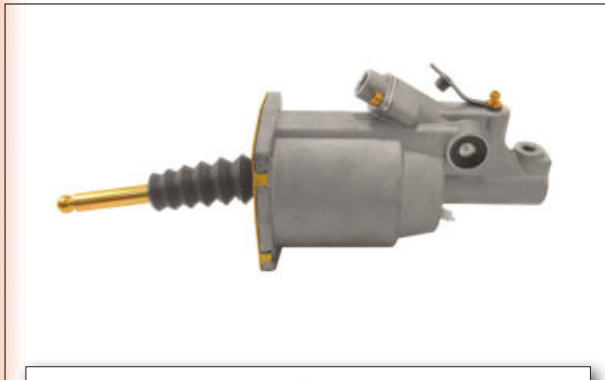

# Clutch Servo

**23F060**  
100mm Clutch Servo  
Services: 628493, 8171721, 20524585

**F77RK030**  
For Kongsberg  
Services: 628476, 85102142

**F77RK030A**  
For Kongsberg

**23F061**  
108mm Clutch Servo  
Services: 9700514070, 2250327