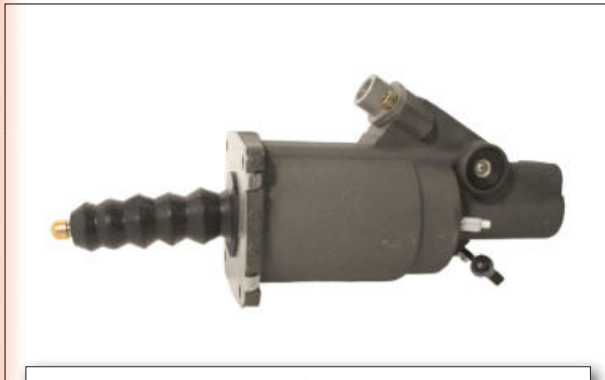

Clutch Servo

23F022
80mm Clutch Servo
Services: 622500, 626708, 626786,
628277, 1241256, 1443521