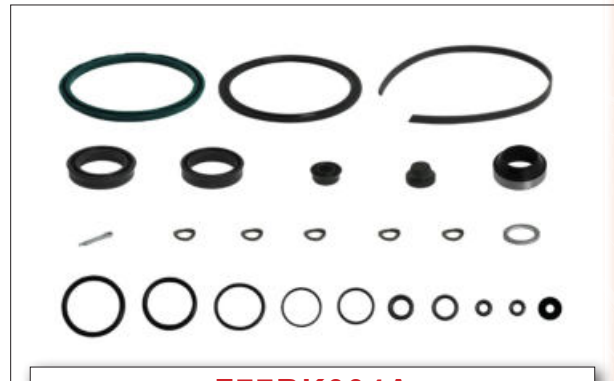

# Clutch Servo

**23F007**

90mm Clutch Servo  
Services: 9700511310, 1518247,  
0012953107, 5021170433, 1935590

**F67RK002A**

For Wabco  
Services: 9700519032

**23F008**

80mm Clutch Servo  
Services: 626392, 626393, 267321,  
1526523, 1655639, 1673067