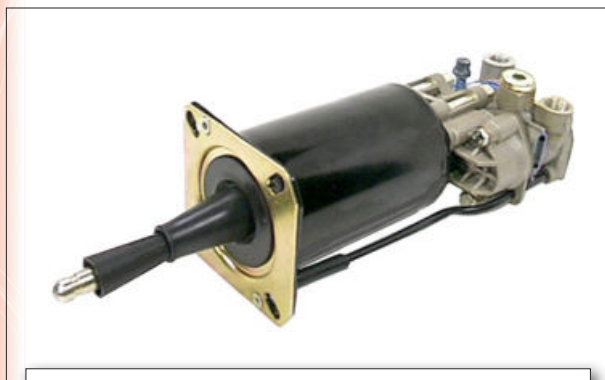

23F006

80mm Clutch Servo
Services: 9700511110, 1518243,
02984590, 81307256026