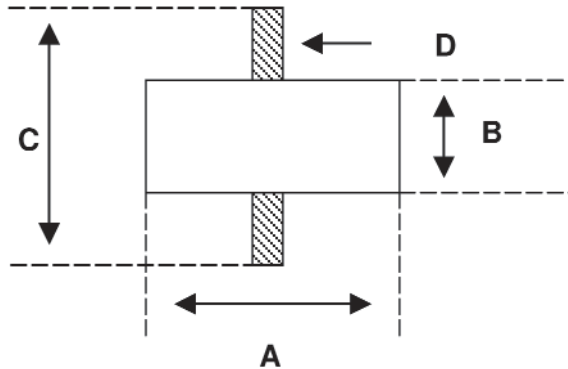

NO.	CODE NO.	MODEL (CAR NAME)	PART NO.	Outer Diameter A (mm)	Height (mm) B	Complete High (mm) C	Bolt (mm) D
1	BXM-17001	BOMAX 212		168.0	75.0	183.0	20.0
2	FLTYFM-10003	T/FL ZJ 40101		80.0	30.0	92.0	12.0
3	HMM-31001	H/M EX MTG		39.0	26.0	60.0	9.0
4	HNM-31002	H/M EX MTG		39.0	26.0	60.0	8.0
5	LRM-34001	L/R 109		65.0	37.0	83.0	9.0
6	LRFM-34001	L/R 110		78.0	36.0	80.0	9.0
7	MBRCM-10002	M/B 911B RR CABIN MTG		79.0	47.0	102.0	12.0
8	UDM-14001	JOHN		80.0	78.0	124.0	12.0
9	VXM-19007	DYRAPAE		152.0	60.0	174.0	16.0
10	MBRDM-10002	M/B 911B RADIATOR MTG		65.0	29.0	73.0	10.0
11	MBRDM-10003	M/B 2628 RADIATOR MTG		55.0	35.0	90.0	10.0
12	MBRDM-10006	M/B 911L RADIATOR MTG		52.0	30.5	75.0	9.0
13	MBRDM-10007	M/B 3836 RADIATOR MTG		26.0	22.0	60.0	8.0
14	MBRDM-10009	M/B 2624 RADIATOR MTG		77.0	36.0	79.0	10.0
15	IPM-10001	50*46*12 MTG		50.0	46.0	90.0	12.0
16	IPM-10002	100*40*16 MTG (26mm)		100.0	40.0	91.0	16.0
17	IPM-10003	100*40*16 MTG (55mm)		100.0	65.0	113.0	12.0
18	IPM-10004	123*53*16 MTG		123.0	53.0	126.0	16.0
19	IPM-10005			180.0	76.0	190.0	20.0
20	IPM-10022			140.0	84.0	197.0	16.0
21	IPM-10028			110.0	94.0	186.0	16.0
22	IPM-10031			18.0	17.5	45.0	5.0
23	IPM-10034			60.0	38.0	101.0	12.0
24	IPM-10039			72.0	50.0	101.0	12.0
25	IPM-10041			100.0	57.0	140.0	16.0
26	IPM-10059			52.0	40.0	105.0	10.0
27	IPM-10060			55.0	42.0	97.0	10.0
28	IPM-10063			39.0	27.0	70.0	8.0
29	IPM-10064			53.0	30.0	94.0	8*42*2.2
30	IPM-10070			80.0	52.0	135.0	12.0
31				76.0	41.0	143.0	12.0
32				100.0	40.0	142.0	16.0
33				180.0		155.0	20*16*16