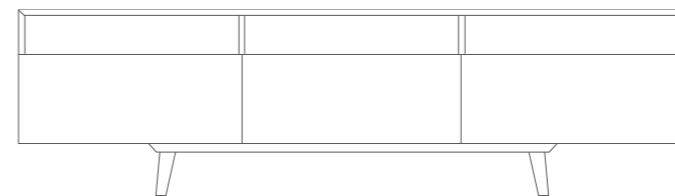

SIDEBOARD LARGE

M1201 / M1211 / M1212

Laconic shapes free from unnecessary decorations and ornaments specific to MINT Furniture. The only thing that allows to diversify the sentiment of the room and to replenish Mint wooden furniture variations is the soft color palette that will make the interior of the room more jovial and airy.