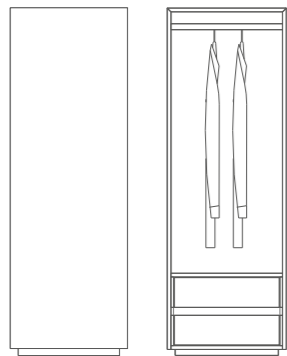

WARDROBE M7800

In our opinion, a wardrobe must be simple, compact and multifunctional. MINT wardrobe can be custom designed as a double-door or a 3-door set, all you have to do is just join two or several modules together.