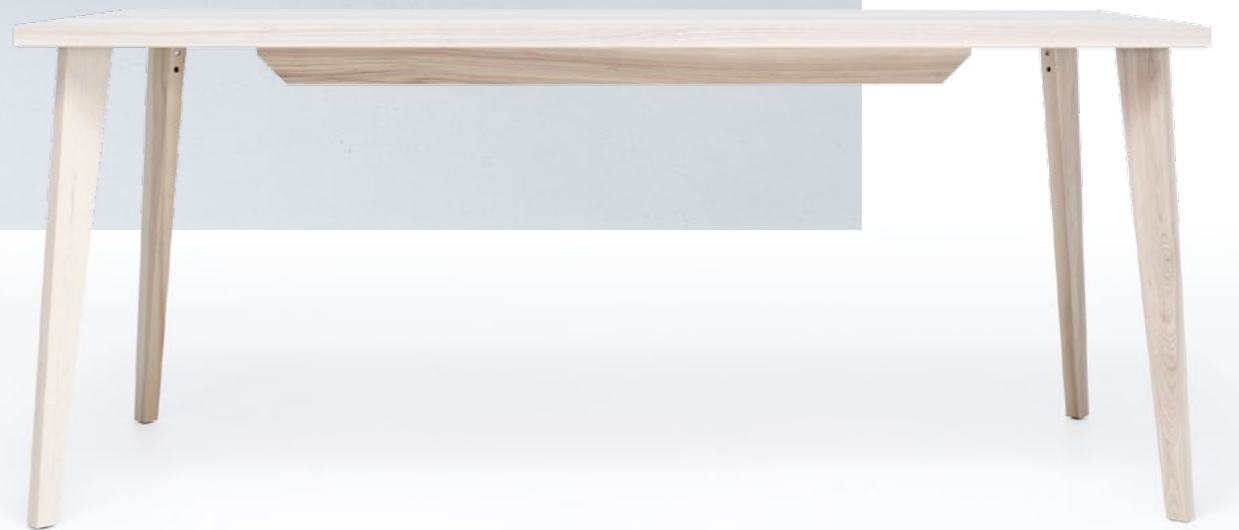

LIGHT LIVING. CATALOGUE

A close-up photograph of a wooden table leg. The leg is made of light-colored wood with a prominent grain. It features a unique spiral detail in the middle section, where the wood is cut and stacked to form a series of overlapping, rounded, shell-like layers. The top of the leg is a smooth, flat wooden surface. The background is a soft, out-of-focus light gray.

## COFFEE TABLE

M8010 / M8011 / M8013 / M8015

MINT coffee table is a quote from the design of the 1970s, when both the world famous film stars and the interior design trends of the time were brilliant in their simplicity.