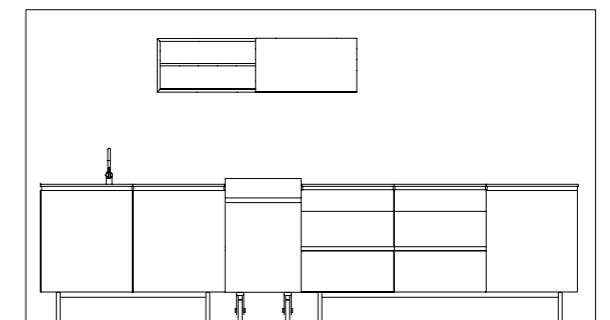

FREESTANDING MODULAR KITCHEN SET M3000 / M3045 / M3120 / M3180 / M3060

Kitchen concept with ready-made freestanding cabinets and worktops for those, who want a contemporary upgrade to their existing kitchen area without having it rebuilt. There are additional wall mounted storages by MINT in various sizes as well as portable cabinets on wheels, which go well and give extra storage space. Additional sink and cooker setup option on request.