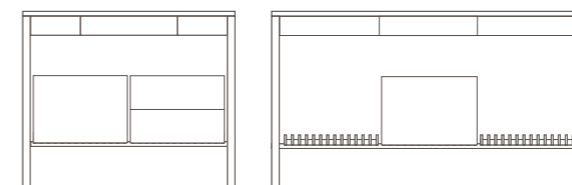

FREESTANDING KITCHEN

M2001-M2004 / M1001-M1004

Mobility and convenience are the keynote of the modern century active individual, they take the load off his mind. Our handy freestanding kitchen incorporates all these principles.