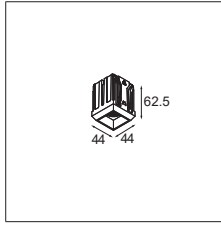

Qbini square tapered LED GE

1X LED ARRAY INCL 4.3W

! MUST BE USED WITH QBINI (TRIMLESS) FRAME OR QBINI SURFACE BOX

DRIVER > SEE PRODUCT PAGE ON WEBSITE

CONNECTED > SEE GOODIES

QBINI (TRIMLESS) FRAME > SEE PAGE 199

QBINI SURFACE BOX > SEE PAGE 197, 199

OPTICAL ACCESSORIES

14191032	HONEYCOMB Ø26
14192032	SNOOT Ø26 BLACK
14193032	CROSSBLADE Ø26 BLACK