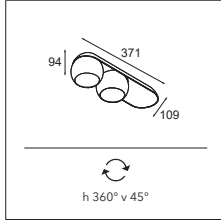

Marbul 2x LED GI

2X LED ARRAY INCL. 6W

! MUST BE COMBINED WITH MAGNETIC REFLECTOR

CONNECTED > SEE GOODIES

OPTICAL ACCESSORIES

10216830	MAGNETIC REFLECTOR Ø82 LED 10° ALU
10216930	MAGNETIC REFLECTOR Ø82 LED 10° CHAMPAGNE
10217030	MAGNETIC REFLECTOR Ø82 LED 10° GOLD
10217130	MAGNETIC REFLECTOR Ø82 LED 25° ALU
10217230	MAGNETIC REFLECTOR Ø82 LED 25° CHAMPAGNE
10217330	MAGNETIC REFLECTOR Ø82 LED 25° GOLD
10217430	MAGNETIC REFLECTOR Ø82 LED 40° ALU
10217530	MAGNETIC REFLECTOR Ø82 LED 40° CHAMPAGNE
10217630	MAGNETIC REFLECTOR Ø82 LED 40° GOLD