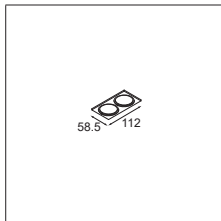

Smart mask 48 2x

LUMINAIRE NOT INCL.

black struc	13350132
gold	13350146
white struc	13350109