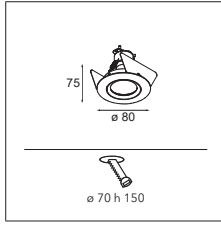

K-2 80 GU10

1X QPAR 16 | GU10 | MAX. 50W

* RESISTIVE DIMMABLE ONLY WHEN USED WITH HALOGEN GU10 LAMP

CONNECTED > SEE GOODIES

INSTALLATION ACCESSORIES

10889830 CONBOX 190X192X130X256

12290130 GYPKIT 190X190-Ø70

OPTICAL ACCESSORIES

10280102 BLRING Ø50 HIGH BLACK

RESISTIVE DIMMABLE	
alu	10275205
black	10275202
white struc	10275209