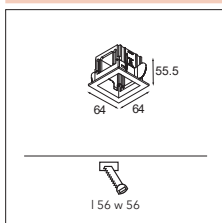

QBINI (TRIMLESS) FRAME

QBINI FRAME 1X

14171009 WHITE STRUC
14171032 BLACK STRUC
14171046 GOLD
12291630 GYPKIT 190X190X56X56
10889830 CONBOX 192X190X130