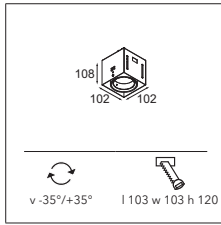

WARM DIM

Mini multiple trimless for 1x LED GE

1X LED (NOT INCL.)

! MUST BE USED WITH M-LED 70

DRIVER > SEE PRODUCT PAGE ON WEBSITE

CONNECTED > SEE GOODIES

M-LED > SEE BELOW

INSTALLATION ACCESSORIES

10440130 CONBOX 137X158X130X215

10460130 RECESSED FRAME MINI MULTIPLE TRIMLESS 1X