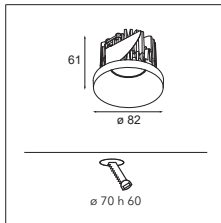

WARM DIM

Smart kup 82 LED warm dim GE

1X LED ARRAY INCL. 6W

DRIVER > SEE PRODUCT PAGE ON WEBSITE

SMART COMBINATIONS > SEE PAGES 284-293

CONNECTED > SEE GOODIES

INSTALLATION ACCESSORIES

10889830 CONBOX 190X192X130X256

12290130 GYPKIT 190X190 - Ø70

12291030 GYPKIT 210X190-2XØ70 R35-88

12500230 SMART RECESSED RING 82