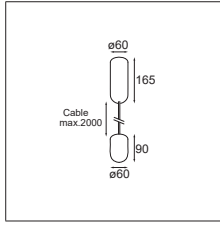

Placebo up LED GI

1X LED MODULE INCL | 6.3W

! MUST BE COMBINED WITH GLASS TUBE OR GLASS BALL (NOT INCLUDED)

CONNECTED > SEE GOODIES

PLACEBO SHADES > SEE BELOW

OPTICAL ACCESSORIES

12623038	PLACEBO GLASS TUBE UP (46MM) WHITE MATT
12623238	PLACEBO GLASS TUBE UP (130MM) WHITE MATT
12625038	PLACEBO GLASS BALL UP (Ø90MM) WHITE MATT
12625238	PLACEBO GLASS BALL UP (Ø155MM) WHITE MATT

TRAILING EDGE DIMMABLE	2700K / CRI90+	3000K / CRI90+
ano black	12620081	12620381
ano bronze	12620082	12620382
ano champagne	12620041	12620341
ano silver bronze	12620084	12620384
black struc	12620032	12620332
white struc	12620009	12620309

1-10V	2700K / CRI90+	3000K / CRI90+
ano black	12620181	12620481
ano bronze	12620182	12620482
ano champagne	12620141	12620441
ano silver bronze	12620184	12620484
black struc	12620132	12620432
white struc	12620109	12620409

DALI/PUSHDIM	2700K / CRI90+	3000K / CRI90+
ano black	12620281	12620581
ano bronze	12620282	12620582
ano champagne	12620241	12620541
ano silver bronze	12620284	12620584
black struc	12620232	12620532
white struc	12620209	12620509

LUMINAIRE OUTPUT & POWER CONSUMPTION (glass ball ø155)

2700K	608lm / 9W
3000K	625lm / 9W