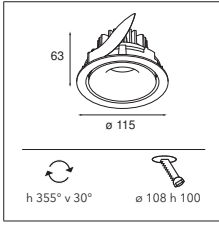

WARM DIM

Smart cake 115 adjustable LED warm dim GE

1X LED ARRAY INCL | 12W

DRIVER > SEE PRODUCT PAGE ON WEBSITE

SMART COMBINATIONS > SEE PAGES 284-293

CONNECTED > SEE GOODIES

INSTALLATION ACCESSORIES

10889830 CONBOX 190X192X130X256

12290530 GYPKIT 190X190-Ø108

12810230 RECESSED RING Ø127 H100