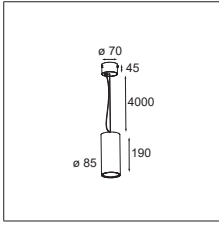

Lotis tubed suspension LED retrofit

1X LED GU10 INCL | GU10 | 5.5W