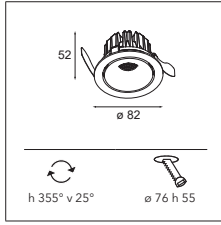

Smart cake 82 adjustable LED GE

1X LED ARRAY INCL. 9.2W

! 3500 ON REQUEST

DRIVER > SEE PRODUCT PAGE ON WEBSITE

SMART COMBINATIONS > SEE PAGES 284-293

CONNECTED > SEE GOODIES

INSTALLATION ACCESSORIES

10889830 CONBOX 190X192X130X256

12290830 GYPKIT 190X190-Ø76

12500230 SMART RECESSED RING 82