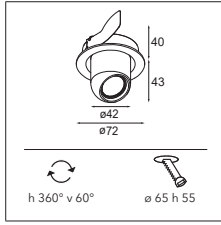

Pupil 72 LED GE

1X LED ARRAY INCL. 6.4W

DRIVER > SEE PRODUCT PAGE ON WEBSITE

CONNECTED > SEE GOODIES

K-SET > SEE BELOW (MORE INFO SEE PAGES 70-75)

OPTICAL ACCESSORIES

14191032 HONEYCOMB Ø26

14192032 SNOOT Ø26 BLACK

14193032 CROSSBLADE Ø26 BLACK