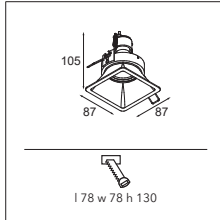

10889830 CONBOX 190X192X130X256

12291130 GYPKIT 190X190X78X78

black	12611002
white struc	12611009

Lotis square GU10

1X QPAR 16 | GU10 | MAX. 50W

* RESISTIVE DIMMABLE ONLY WHEN USED WITH HALOGEN GU10 LAMP

CONNECTED > SEE GOODIES