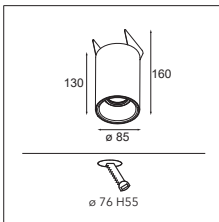

Lotis tubed recessed MR16 GE

1X QR-CBC 51 | GU 5.3 | MAX. 50W