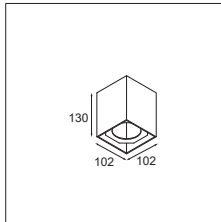

Smart surface box 82 1x LED GI

LUMINAIRE NOT INCL.

! 500mA DRIVER INCLUDED

SMART COMBINATIONS > SEE PAGES 284-293

SMART MASK

12500009 SMART MASK 82 1X- WHITE STRUC

12500032 SMART MASK 82 1X- BLACK STRUC

12500046 SMART MASK 82 1X- GOLD