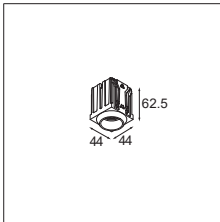

LUMINAIRE OUTPUT & POWER CONSUMPTION (white struc)

	350mA	500mA
2700K / 25°	257lm 3W	343lm 4.3W
3000K / 25°	277lm 3W	370lm 4.3W
4000K / 25°	282lm 3W	376lm 4.3W

WARM DIM

Qbini round tapered LED warm dim GE