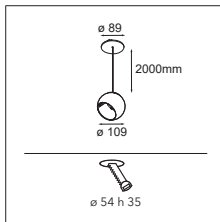

Marbul suspension adjustable LED warm dim GE

1X LED ARRAY INCL. 12W

! MUST BE COMBINED WITH MAGNETIC REFLECTOR

DRIVER > SEE PRODUCT PAGE ON WEBSITE

CONNECTED > SEE GOODIES

OPTICAL ACCESSORIES

10219330	MAGNETIC REFLECTOR Ø82 LED WARM DIM 25° ALU
10219430	MAGNETIC REFLECTOR Ø82 LED WARM DIM 40° ALU
10219830	MAGNETIC REFLECTOR Ø82 LED WARM DIM 40° CHAMPAGNE
10219630	MAGNETIC REFLECTOR Ø82 LED WARM DIM 40° GOLD