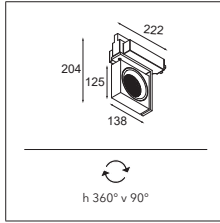

TRAILING EDGE DIMMABLE	2700K / CRI90+		
	15°	25°	40°
black struc	11402032	11402332	11402632
white struc	11402009	11402309	11402609
TRAILING EDGE DIMMABLE	3000K / CRI90+		
	15°	25°	40°
black struc	11402132	11402432	11402732
white struc	11402109	11402409	11402709
TRAILING EDGE DIMMABLE	4000K / CRI90+		
	15°	25°	40°
black struc	11402232	11402532	11402832
white struc	11402209	11402509	11402809

LUMINAIRE OUTPUT & POWER CONSUMPTION (white struc)

2700K / 25°	1913lm / 28.5W
3000K / 25°	1982lm / 28.5W
4000K / 25°	2143lm / 28.5W

TRACK COMPONENTS > SEE PAGES 446-449

01 — CEILING

02 — JACK

03 — TRACK

04 — WALL

05 — EXTERIOR

06 — PROFILES

07 — GOODIES