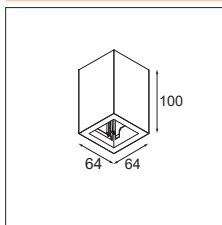

QBINI SURFACE BOX

SURFACE BOX 1X LED GE

13120009 WHITE STRUC
13120032 BLACK STRUC