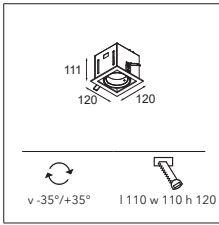

WARM DIM

Mini multiple for 1x LED GE

1X LED (NOT INCL.)

! MUST BE USED WITH M-LED 70

DRIVER > SEE PRODUCT PAGE ON WEBSITE

CONNECTED > SEE GOODIES

M-LED > SEE BELOW

INSTALLATION ACCESSORIES

10400130 CONBOX 122X257X147X186

10420130 GYPKIT 255X152X110X110