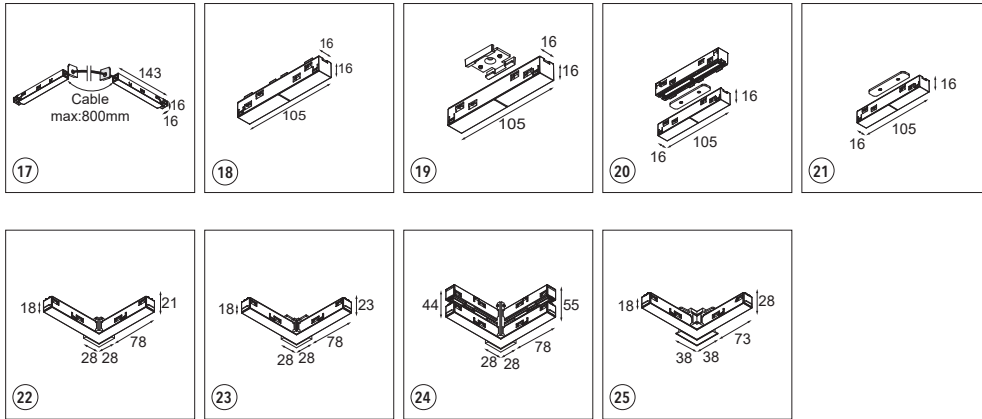

Track components - 48V

TRACK 48V

CONNECTION

- 13418332 PISTA TRACK 48V ELECTRICAL/MECHANICAL CONNECTION FLEXIBLE BLACK STRUC (17)
- 13418309 PISTA TRACK 48V ELECTRICAL/MECHANICAL CONNECTION FLEXIBLE WHITE STRUC (17)
- 13411309 PISTA TRACK 48V ELECTRICAL (SURFACE) CONNECTION 180° WHITE STRUC (18)
- 13411332 PISTA TRACK 48V ELECTRICAL (SURFACE) CONNECTION 180° BLACK STRUC (18)
- 13419009 PISTA TRACK 48V ELECTRICAL/MECHANICAL (SUSPENSION) CONNECTION 180° WHITE STRUC (19)
- 13419032 PISTA TRACK 48V ELECTRICAL/MECHANICAL (SUSPENSION) CONNECTION 180° BLACK STRUC (19)
- 12360532 PISTA TRACK 48V ELECTRICAL/MECHANICAL (UP/DOWN) CONNECTION 180° BLACK STRUC (20)
- 12360509 PISTA TRACK 48V ELECTRICAL/MECHANICAL (UP/DOWN) CONNECTION 180° WHITE STRUC (20)
- 13419732 PISTA TRACK 48V ELECTRICAL/MECHANICAL (RECESSED) CONNECTION 180° BLACK STRUC (21)
- 13419709 PISTA TRACK 48V ELECTRICAL/MECHANICAL (RECESSED) CONNECTION 180° WHITE STRUC (21)
- 13418132 PISTA TRACK 48V ELECTRICAL/MECHANICAL (SURFACE) CONNECTION 90° INSIDE BLACK STRUC (22)
- 13418109 PISTA TRACK 48V ELECTRICAL/MECHANICAL (SURFACE) CONNECTION 90° INSIDE WHITE STRUC (22)
- 13418232 PISTA TRACK 48V ELECTRICAL/MECHANICAL (SURFACE) CONNECTION 90° OUTSIDE BLACK STRUC (22)
- 13418209 PISTA TRACK 48V ELECTRICAL/MECHANICAL (SURFACE) CONNECTION 90° OUTSIDE WHITE STRUC (22)
- 13418632 PISTA TRACK 48V ELECTRICAL/MECHANICAL (SUSPENSION) CONNECTION 90° INSIDE BLACK STRUC (23)
- 13418609 PISTA TRACK 48V ELECTRICAL/MECHANICAL (SUSPENSION) CONNECTION 90° INSIDE WHITE STRUC (23)
- 13418732 PISTA TRACK 48V ELECTRICAL/MECHANICAL (SUSPENSION) CONNECTION 90° OUTSIDE BLACK STRUC (23)
- 13418709 PISTA TRACK 48V ELECTRICAL/MECHANICAL (SUSPENSION) CONNECTION 90° OUTSIDE WHITE STRUC (23)
- 12360332 PISTA TRACK 48V ELECTRICAL/MECHANICAL (UP/DOWN) CONNECTION 90° BLACK STRUC (24)
- 12360309 PISTA TRACK 48V ELECTRICAL/MECHANICAL (UP/DOWN) CONNECTION 90° WHITE STRUC (24)
- 13419532 PISTA TRACK 48V ELECTRICAL/MECHANICAL (RECESSED FLANGE) CONNECTION 90° INSIDE BLACK STRUC (25)
- 13419509 PISTA TRACK 48V ELECTRICAL/MECHANICAL (RECESSED FLANGE) CONNECTION 90° INSIDE WHITE STRUC (25)
- 13419632 PISTA TRACK 48V ELECTRICAL/MECHANICAL (RECESSED FLANGE) CONNECTION 90° OUTSIDE BLACK STRUC (25)
- 13419609 PISTA TRACK 48V ELECTRICAL/MECHANICAL (RECESSED FLANGE) CONNECTION 90° OUTSIDE WHITE STRUC (25)