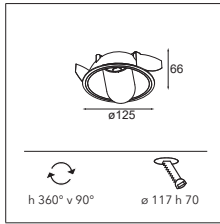

Hollow 125 LED GE

1X LED ARRAY INCL 8.5W

DRIVER > SEE PRODUCT PAGE ON WEBSITE

CONNECTED > SEE GOODIES

INSTALLATION ACCESSORIES > SEE RIGHT PAGE

10889830 CONBOX 192X190X130X256

12292830 GYPSUM FIBREBOARD 190X190