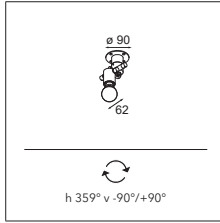

Nomad minimal ultra short E27

1X A 60 E27 MAX. 70W

* RESISTIVE DIMMABLE ONLY WHEN USED WITH HALOGEN E27 LAMP

! NOMAD MINIMAL/ANIMAL SHADE OPTIONAL
! SHADE ONLY POSSIBLE WHEN MOUNTED ON CEILING
! DISK OPTIONAL

CONNECTED > SEE GOODIES

INSTALLATION ACCESSORIES

10203801	MINIMAL SHADE - MEDIUM (Ø200) - WHITE
10203802	MINIMAL SHADE - MEDIUM (Ø200) - BLACK
10203813	MINIMAL SHADE - MEDIUM (Ø200) - RED
10203837	MINIMAL SHADE - MEDIUM (Ø200) - BLACK/GOLD
10203901	MINIMAL SHADE - LARGE (Ø250) - WHITE
10203902	MINIMAL SHADE - LARGE (Ø250) - BLACK
10203913	MINIMAL SHADE - LARGE (Ø250) - RED
10203937	MINIMAL SHADE - LARGE (Ø250) - BLACK/GOLD
10203924	ANIMAL SHADE - LARGE (Ø250) - ZEBRA/WHITE