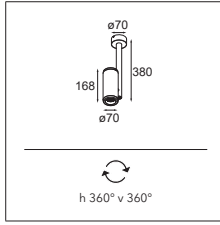

Médard 70 stretched 1x LED GI

1X LED ARRAY INCL. 11W