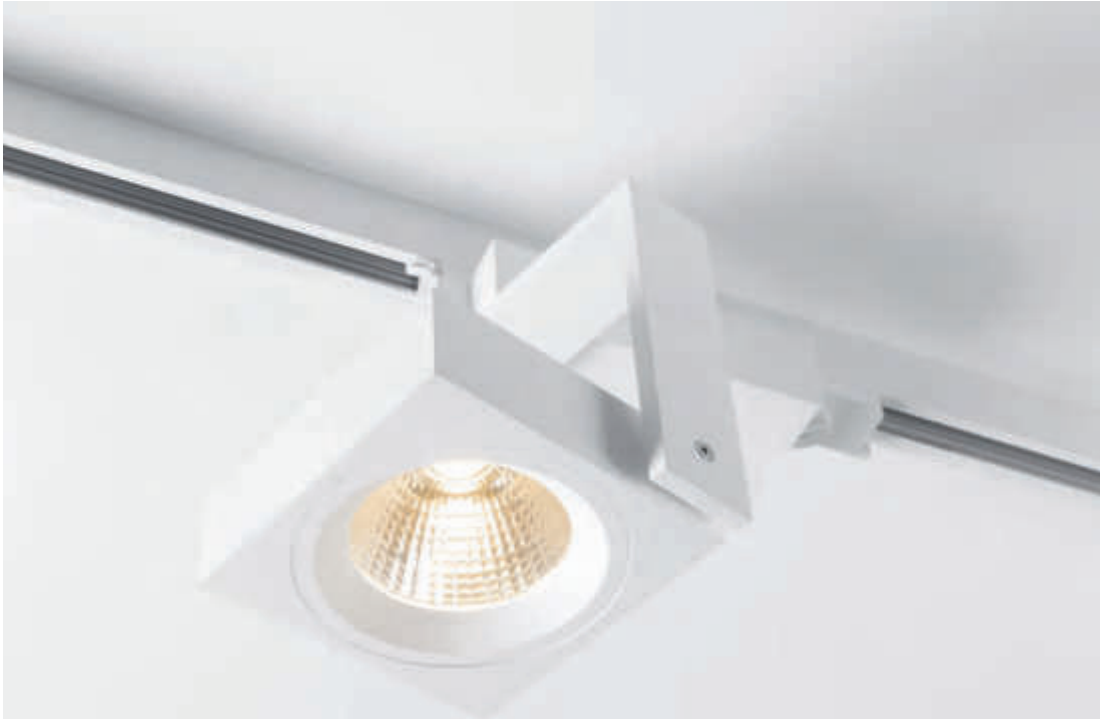

05 — EXTERIOR

06 — PROFILES

07 — GOODIES

SINGLE SQUARE

Single square likes to show off with its discreet hinge points and square corners. The built-in hinging mechanism makes this fixture a versatile and highly directional spotlight. A perfect fit for our 230V track rail system.