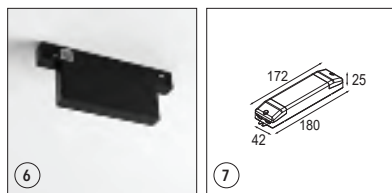

Connected lighting - components

CONNECTED LIGHTING

CASAMBI

13470100	CASAMBI DIM MODULE 1-10V (1)	
13470101	CASAMBI DIM MODULE TRE DIM (2)	
13470102	CASAMBI DIM MODULE DALI (1)	
13470109	CASAMBI SWITCH WHITE (3)	
13470030	CASAMBI LED GEAR 300-1050MA 16-38W (4)	
13470130	CASAMBI LED GEAR 350-1050MA 25-60W (5)	
13470209	CASAMBI TRACK 48V DIM MODULE WHITE STRUC (6)	
13470232	CASAMBI TRACK 48V DIM MODULE BLACK STRUC (6)	
13470302	CASAMBI TRACK 48V REMOTE DIM MODULE (7)