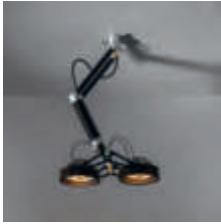

Nomad 2x LED AR111 GI

2X LED MODULE INCL. 12W

CONNECTED > SEE GOODIES