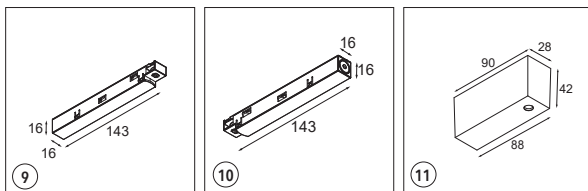

TRACK 48V

POWER FEED

13410809 PISTA TRACK 48V POWER FEED LEFT WHITE STRUC (9)

13410832 PISTA TRACK 48V POWER FEED LEFT BLACK STRUC (9)

13410909 PISTA TRACK 48V POWER FEED RIGHT WHITE STRUC (10)

13410932 PISTA TRACK 48V POWER FEED RIGHT BLACK STRUC (10)

13411509 PISTA TRACK 48V POWER FEED CABLE 2M 4X1.5MM² + CONNECTION BOX WHITE STRUC (11)

13411532 PISTA TRACK 48V POWER FEED CABLE 2M 4X1.5MM² + CONNECTION BOX BLACK STRUC (11)