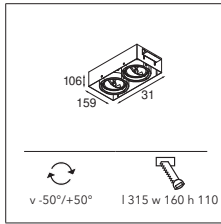

Multiple trimless 2x AR111 GE

2X QR-LP 111 | G53 | MAX. 50W

! CAN BE COMBINED WITH M-LED 111

M-LED > SEE BELOW

INSTALLATION ACCESSORIES

10430230 CONBOX 349X215X120X427

10450230 RECESSED FRAME MULTIPLETRIMLESS 2X