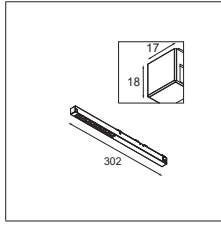

CONNECTED > SEE GOODIES

TRACK 48V COMPONENTS > SEE PAGES 402-407