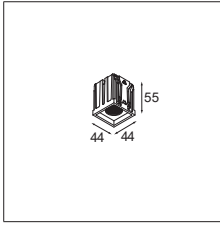

Qbini square in LED GE

1X LED ARRAY INCL 4.3W

! MUST BE USED WITH QBINI (TRIMLESS) FRAME OR QBINI SURFACE BOX

DRIVER > SEE PRODUCT PAGE ON WEBSITE

CONNECTED > SEE GOODIES

QBINI (TRIMLESS) FRAME > SEE PAGE 199

QBINI SURFACE BOX > SEE PAGE 197, 199

OPTICAL ACCESSORIES

14191032	HONEYCOMB Ø26
14192032	SNOOT Ø26 BLACK
14193032	CROSSBLADE Ø26 BLACK