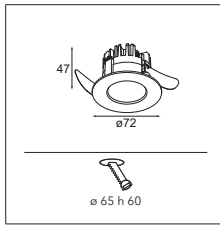

K-SET > SEE BELOW (MORE INFO SEE PAGES 70-75)

INSTALLATION ACCESSORIES

10490330 CONBOX 112X172X100X236

12291330 GYPKIT 170X112-Ø65