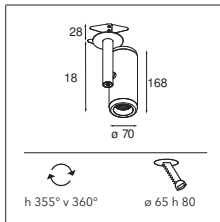

Médard 70 semi-recessed LED warm dim GE

1X LED ARRAY INCL. 12W

DRIVER > SEE PRODUCT PAGE ON WEBSITE

CONNECTED > SEE GOODIES

INSTALLATION ACCESSORIES

10490330 CONBOX 112X172X100X236

12291330 GYPKIT 170X112-065