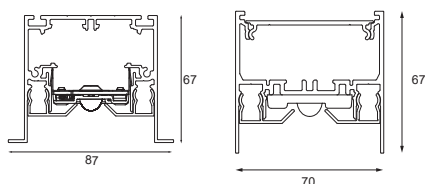

STRAIGHT COVER

more info? supermodular.com/en/drupl-70-curved
supermodular.com/en/drupl-70-sharp
supermodular.com/en/drupl-70-straight
configurator.supermodular.com

Inspired by the effects of sunlight through droplets of water, Drupl is the perfect solution for office-compliant continuous lighting. This luminaire's high-quality light and anti-glare features are key to comfort and productivity in professional settings. Create a uniform light expression in your space with general light down and soft light up.

Cutting-edge optical lighting

Drupl combines the benefits of unique optical lenses that cover highly-performant LEDs. Our luminaire produces light at a quality of CRI90 or greater, with elegant design that will transform any professional space. Available in a wide range of colours and shapes.

Colour your temp

So that you can bring the most beautiful, natural and highest quality light into your space, Drupl features Fortimo LED Lines that come in 3 colour temperatures: 2700K, 3000K and 4000K. Add ambient light to your design with Drupl's uplight.

Light that thinks

Using a DALI-based lighting control system, Drupl offers smart profile lighting solutions that incorporate 3 types of miniature sensors: motion, daylight and infrared. For maximum comfort, and energy savings of up to 75%.