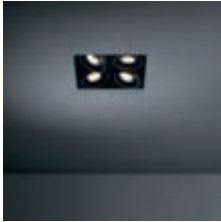

Mini multiple trimless 4x LED retrofit

4X LED GU10 INCL | 5.5W

CONNECTED > SEE GOODIES

INSTALLATION ACCESSORIES

10440430 CONBOX 237X258X130X315

10460430 RECESSED FRAME MINI MULTIPLE TRIMLESS 4X