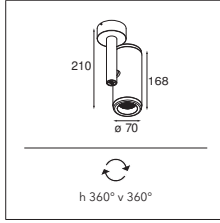

TRAILING EDGE DIMMABLE	2700K / CRI90+		3000K / CRI90+	
	25°	40°	25°	40°
black struc	12732632	12732832	12734132	12734332
white struc	12732609	12732809	12734109	12734309

LUMINAIRE OUTPUT & POWER CONSUMPTION (white struc)

2700K / 25°	936lm / 13W
3000K / 25°	920lm / 13W

WARM DIM