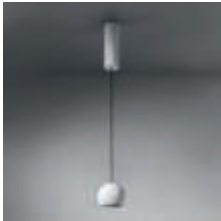

Smart ball suspension 82 GI

LUMINAIRE NOT INCL.

! 500mA DRIVER INCLUDED

SMART COMBINATIONS > SEE PAGES 284-293