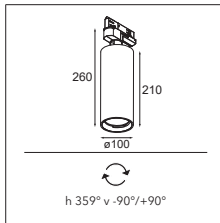

Charlatan track 100 LED GI

1X LED ARRAY INCL. | 30.5W

! MUST BE COMBINED WITH REFLECTOR

TRACK COMPONENTS > SEE PAGES 446-449

OPTICAL ACCESSORIES

10210007	REFLECTOR Ø100 SPOT
10210008	REFLECTOR Ø100 MEDIUM
10210009	REFLECTOR Ø100 FLOOD