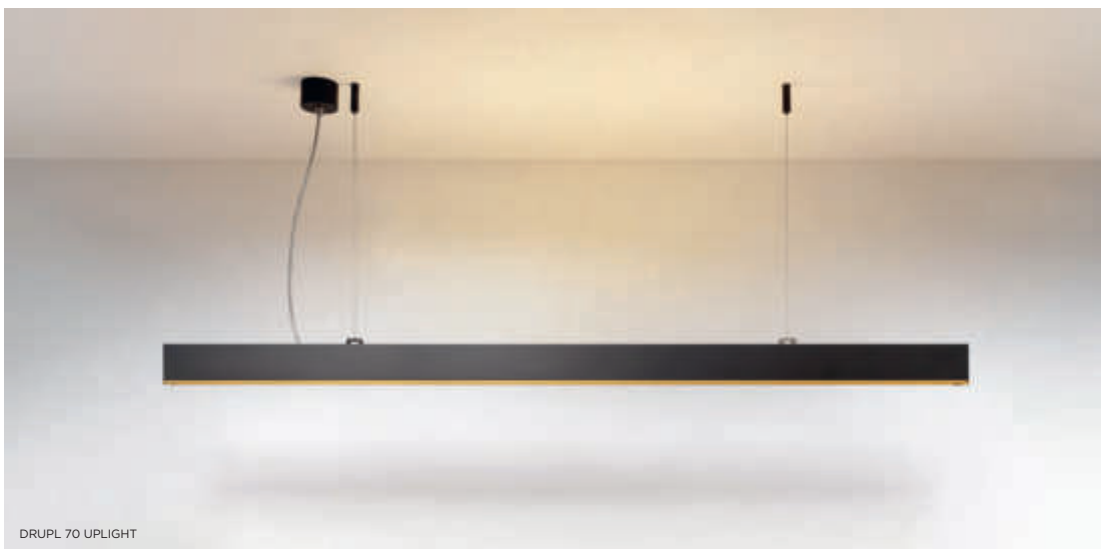

06 — PROFILES

07 — GOODIES

COMO CORNER
PRIVATE RESIDENCE, NICE (FR)

DRUPL 70 SHARP COVER

DRUPL 70 FLANGE STRAIGHT COVER

DRUPL 70 UPLIGHT

DRUPL

CURVED COVER