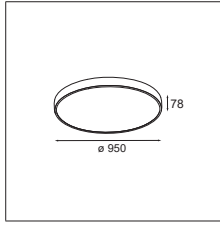

Flat moon 950 suspension up/down LED GI

1X MED-POWER LED INCL. | 175W

! SUSPENSION KIT NOT INCLUDED

CONNECTED > SEE GOODIES

INSTALLATION ACCESSORIES

11061809	SUSPENSION KIT 4M - 3X 0.75 (3 CABLES) - WHITE STRUC
11061832	SUSPENSION KIT 4M - 3X 0.75 (3 CABLES) - BLACK STRUC
11061909	SUSPENSION KIT 4M - 5X 0.75 (3 CABLES) - WHITE STRUC
11061932	SUSPENSION KIT 4M - 5X 0.75 (3 CABLES) - BLACK STRUC
11062409	SUSPENSION KIT 4M - 9X 0.75 (3 CABLES) - WHITE STRUC
11062432	SUSPENSION KIT 4M - 9X 0.75 (3 CABLES) - BLACK STRUC
11066009	SUSPENSION KIT 4M / 3X 0.75 TRIANGLE (3 CABLES) WHITE STRUC
11066032	SUSPENSION KIT 4M / 3X 0.75 TRIANGLE (3 CABLES) BLACK STRUC
11066109	SUSPENSION KIT 4M / 5X 0.75 TRIANGLE (3 CABLES) WHITE STRUC
11066132	SUSPENSION KIT 4M / 5X 0.75 TRIANGLE (3 CABLES) BLACK STRUC
11066209	SUSPENSION KIT 4M / 9X 0.75 TRIANGLE (3 CABLES) WHITE STRUC
11066232	SUSPENSION KIT 4M / 9X 0.75 TRIANGLE (3 CABLES) BLACK STRUC

OPTICAL ACCESSORIES

13289400	FLAT MOON PRISMATIC DIFFUSER 950/970
13289500	FLAT MOON ICE PRISMATIC DIFFUSER 950/970

1-10V	2700K / CRI90+	3000K / CRI90+	4000K / CRI90+
black struc	13305832	13305932	13308032
white struc	13305809	13305909	13308009
DALI/PUSHDIM	2700K / CRI90+	3000K / CRI90+	4000K / CRI90+
black struc	13308132	13308232	13308332
white struc	13308109	13308209	13308309

LUMINAIRE OUTPUT & POWER CONSUMPTION

(white struc)

⁽¹⁾ DALI/PUSHDIM

⁽²⁾ 1-10V

2700K / 110°	18605lm / ⁽¹⁾192W / ⁽²⁾198W
3000K / 110°	17794lm / ⁽¹⁾192W / ⁽²⁾198W
4000K / 110°	20509lm / ⁽¹⁾192W / ⁽²⁾198W