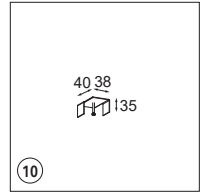

Dali track components - 230V