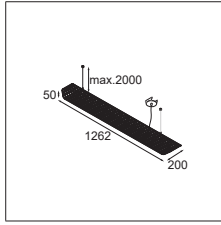

Vaeder suspension (power feed recessed) LED GI

8X LED LINE INCL. 4W

CONNECTED > SEE GOODIES

DALI/PUSHDIM/1-10V	2700K / CRI90+	3000K / CRI90+	4000K / CRI90+
black struc - black	14081548	14081248	14081448
black struc - white	14081572	14081272	14081472
donkey grey struc - black	14081575	14081275	14081475
donkey grey struc - white	14081574	14081274	14081474
white struc - black	14081529	14081229	14081429
white struc - white	14081573	14081273	14081473

LUMINAIRE OUTPUT & POWER CONSUMPTION
(white struc - white)

2700K / 65°	2303lm / 36W
3000K / 65°	2245lm / 36W
4000K / 65°	2669lm / 36W

01 — CEILING

02 — JACK

03 — TRACK

04 — WALL

05 — EXTERIOR

06 — PROFILES

07 — GOODIES