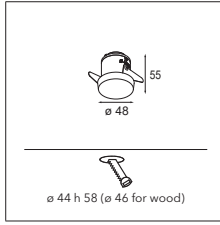

Smart kup 48 IP55 LED GE

1X HIGH POWER LED INCL. 1.5W

! 3500K ON REQUEST

DRIVER > SEE PRODUCT PAGE ON WEBSITE

SMART COMBINATIONS > SEE PAGES 284-293

CONNECTED > SEE GOODIES

INSTALLATION ACCESSORIES

10889530 CONBOX 100X123X80X187

12290730 GYPKIT 100X120-045