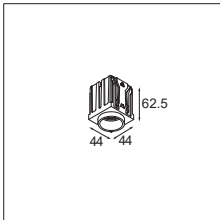

Qbini round out LED warm dim GE

1X LED ARRAY INCL 4W

! MUST BE USED WITH QBINI (TRIMLESS) FRAME OR QBINI SURFACE BOX

DRIVER > SEE PRODUCT PAGE ON WEBSITE

CONNECTED > SEE GOODIES

QBINI (TRIMLESS) FRAME > SEE PAGE 199

QBINI SURFACE BOX > SEE PAGE 197, 199

OPTICAL ACCESSORIES

14191032	HONEYCOMB Ø26
14192032	SNOOT Ø26 BLACK
14193032	CROSSBLADE Ø26 BLACK