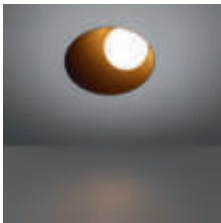

WARM DIM

Shellby 176 trimless LED warm dim GE

1X LED ARRAY INCL. 12W

DRIVER > SEE PRODUCT PAGE ON WEBSITE

CONNECTED > SEE GOODIES

INSTALLATION ACCESSORIES > SEE PAGE 219

12182030 CONBOX 280X350X100X380

12292930 GYPKIT TRIMLESS 290X280 - Ø177

12182130 CONCRETE KIT 290X280 - Ø177

12293030 GYPSUM FIBREBOARD 290X280

12182230 RECESSED RING Ø177

12182330 CONCRETE RING Ø177 STAND CONCRETE BOXES

OPTIONAL ACCESSORIES > SEE ABOVE

REQUIRED PARTS BASED ON CEILING TYPE