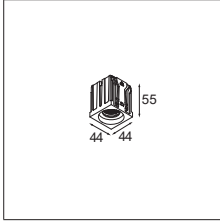

Qbini round in LED GE

1X LED ARRAY INCL | 4.3W

! MUST BE USED WITH QBINI (TRIMLESS) FRAME OR QBINI SURFACE BOX

DRIVER > SEE PRODUCT PAGE ON WEBSITE

CONNECTED > SEE GOODIES

QBINI (TRIMLESS) FRAME > SEE PAGE 199

QBINI SURFACE BOX > SEE PAGE 197, 199

OPTICAL ACCESSORIES

14191032 HONEYCOMB Ø26

14192032 SNOOT Ø26 BLACK

14193032 CROSSBLADE Ø26 BLACK