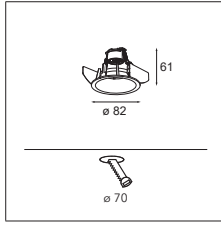

Smart lotis 82 GU10 GE for tube/box

1X LED GU10 EXCL. INCL.

SMART COMBINATIONS > SEE PAGES 284-293

CONNECTED > SEE GOODIES