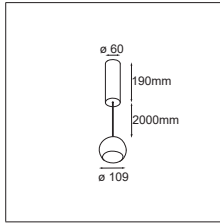

Marbul suspension LED warm dim GI

1X LED ARRAY INCL. 12W

! MUST BE COMBINED WITH MAGNETIC REFLECTOR

OPTICAL ACCESSORIES

10219330	MAGNETIC REFLECTOR Ø82 LED WARM DIM 25° ALU
10219430	MAGNETIC REFLECTOR Ø82 LED WARM DIM 40° ALU
10219830	MAGNETIC REFLECTOR Ø82 LED WARM DIM 40° CHAMPAGNE
10219630	MAGNETIC REFLECTOR Ø82 LED WARM DIM 40° GOLD