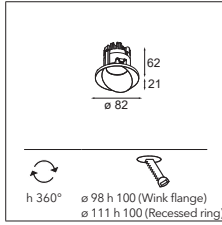

Wink 82 LED GE

1X LED ARRAY INCL. 9.2W

! MUST BE USED WITH RECESSED RING OR FLANGE

DRIVER > SEE PRODUCT PAGE ON WEBSITE

CONNECTED > SEE GOODIES

INSTALLATION ACCESSORIES

14203009	WINK 82 FLANGE WHSTR (FALSE/CONCRETE CEILINGS)
14203030	RECESSED RING Ø110 (FALSE CEILINGS)
14203032	WINK 82 FLANGE BLSTR (FALSE/CONCRETE CEILINGS)