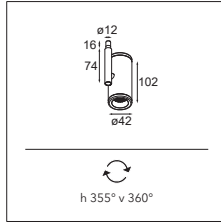

WARM DIM

Médard 42 jack LED warm dim GE

1X LED ARRAY INCL | 6W

! MUST BE COMBINED WITH CEILING BASE JACK OR MODUPOINT LED

CONNECTED > SEE GOODIES

CEILING BASE JACK > SEE BELOW

MODUPOINT LED > SEE BELOW

INSTALLATION ACCESSORIES

13240009	MODUPOINT LED STICK 10CM GE WHITE STRUC
13240032	MODUPOINT LED STICK 10CM GE BLACK STRUC
13240109	MODUPOINT LED STICK 20CM GE WHITE STRUC
13240132	MODUPOINT LED STICK 20CM GE BLACK STRUC
13240209	MODUPOINT LED STICK 30CM GE WHITE STRUC
13240232	MODUPOINT LED STICK 30CM GE BLACK STRUC