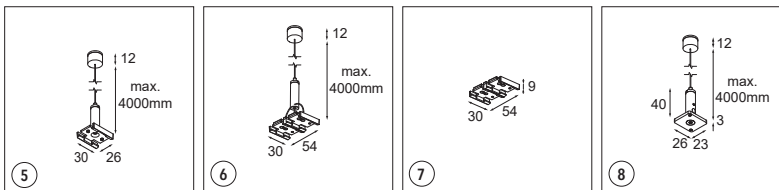

SUSPENSION

- 13411409 PISTA TRACK 48V SUSPENSION CABLE 4M WHITE STRUC (5)
- 13411432 PISTA TRACK 48V SUSPENSION CABLE 4M BLACK STRUC (5)
- 13411709 PISTA TRACK 48V TWIN SUSPENSION CABLE 4M WHITE STRUC (6)
- 13411732 PISTA TRACK 48V TWIN SUSPENSION CABLE 4M BLACK STRUC (6)
- 13411809 PISTA TRACK 48V TWIN BRACKET WHITE STRUC (7)
- 13411832 PISTA TRACK 48V TWIN BRACKET BLACK STRUC (7)
- 12360709 PISTA TRACK 48V UP/DOWN SUSPENSION CABLE 4M WHITE STRUC (8)
- 12360732 PISTA TRACK 48V UP/DOWN SUSPENSION CABLE 4M BLACK STRUC (8)