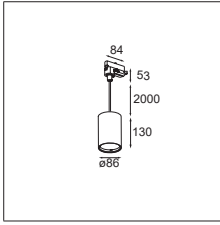

01 — CEILING

02 — JACK

03 — TRACK

04 — WALL

05 — EXTERIOR

06 — PROFILES

07 — GOODIES

Smart tubed suspension track 82 L LED GI