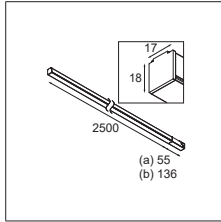

Pista track 48V LED linear (2500mm) GI

1X LED-STRIP INCL. 42.5W

CONNECTED > SEE GOODIES

TRACK 48V COMPONENTS > SEE PAGES 402-407