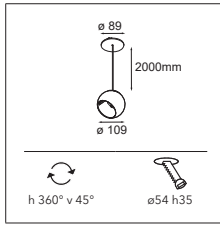

Marbul suspension adjustable LED GE

1X LED ARRAY INCL. 9.3W

! MUST BE COMBINED WITH MAGNETIC REFLECTOR

DRIVER > SEE PRODUCT PAGE ON WEBSITE

CONNECTED > SEE GOODIES

OPTICAL ACCESSORIES

10216830	MAGNETIC REFLECTOR Ø82 LED 10° ALU
10216930	MAGNETIC REFLECTOR Ø82 LED 10° CHAMPAGNE
10217030	MAGNETIC REFLECTOR Ø82 LED 10° GOLD
10217130	MAGNETIC REFLECTOR Ø82 LED 25° ALU
10217230	MAGNETIC REFLECTOR Ø82 LED 25° CHAMPAGNE
10217330	MAGNETIC REFLECTOR Ø82 LED 25° GOLD
10217430	MAGNETIC REFLECTOR Ø82 LED 40° ALU
10217530	MAGNETIC REFLECTOR Ø82 LED 40° CHAMPAGNE
10217630	MAGNETIC REFLECTOR Ø82 LED 40° GOLD