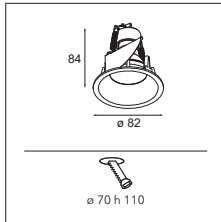

Smart lotis 82 GU10

1X LED GU10 INCL. GU10 MAX. 50W

* RESISTIVE DIMMABLE ONLY WHEN USED WITH HALOGEN GU10 LAMP

SMART COMBINATIONS > SEE PAGES 284-293

CONNECTED > SEE GOODIES

INSTALLATION ACCESSORIES

10889830	CONBOX 190X192X130X256
12290130	GYPKIT 190X190-Ø70
12291030	GYPKIT 210X190-2XØ70 R35-88
12500230	SMART RECESSED RING 82