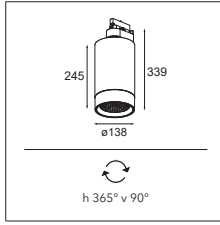

TRACK COMPONENTS > SEE PAGES 446-449

OPTICAL ACCESSORIES

10216800	TRANSPARENT GLASS Ø107
10216803	SPREADLENS Ø107
10216030	REFLECTOR Ø111 LED SPOT
10216130	REFLECTOR Ø111 LED MEDIUM
10216230	REFLECTOR Ø111 LED FLOOD
10216330	REFLECTOR Ø111 LED WIDE FLOOD