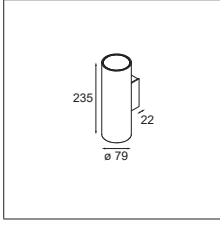

Nude wall IP55 2x LED GI

2X LED ARRAY INCL. 6.2W

! NOT SUITABLE FOR INSTALLATION $\leq$ 5KM FROM THE COAST

	230V		IP55	GWT 960°		1.77KG	

	3000K / CRI90+
	40°
alu struc	10923124
black struc	10923132
white struc	10923109

LUMINAIRE OUTPUT & POWER CONSUMPTION (white struc)

3000K / 40° 642lm / 13W

01 — CEILING

02 — JACK

03 — TRACK

04 — WALL

05 — EXTERIOR

06 — PROFILES

07 — GOODIES