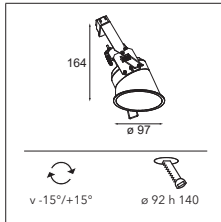

Asy lotis 97 adjustable GU10

1X QPAR 16 | GU10 | 50W

* RESISTIVE DIMMABLE ONLY WHEN USED WITH HALOGEN GU10 LAMP

CONNECTED > SEE GOODIES

INSTALLATION ACCESSORIES

12290330 GYPKIT190X190-Ø92

OPTICAL ACCESSORIES

10211903 SPREADLENS Ø50

10213003 SOFLENS Ø50