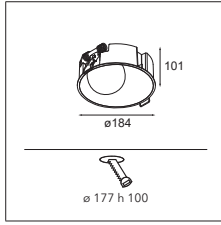

Shellby 184 LED GE

1X LED ARRAY INCL | 8.5W

DRIVER > SEE PRODUCT PAGE ON WEBSITE

CONNECTED > SEE GOODIES

INSTALLATION ACCESSORIES > SEE PAGE 219

12182030 CONBOX 280X350X100X380

12293030 GYPSUM FIBREBOARD 290X280

OPTICAL ACCESSORIES

12183041 SHELLBY SKIN ANO CHAMPAGNE

12183042 SHELLBY SKIN ANO GOLD

12183082 SHELLBY SKIN ANO BRONZE

12183084 SHELLBY SKIN ANO SILVER BRONZE

12183092 SHELLBY SKIN PEARLY WHITE