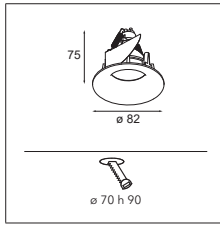

Smart cake 82 MR16 GE

1X QR-CBC 51 | GU 5.3 | MAX. 50W

INSTALLATION ACCESSORIES

10889830 CONBOX 190X192X130X256

12290130 GYPKIT 190X190-Ø70

12291030 GYPKIT 210X190-2XØ70 R35-88

12500230 SMART RECESSED RING 82

12V

IP20

GWT
960°

0.10KG

black struc

12420032

white struc

12420009