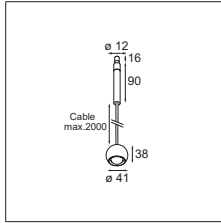

Marbulito jack suspension LED GE

1X LED ARRAY INCL 4.4W

! MUST BE COMBINED WITH CEILING BASE JACK OR MODUPOINT LED

CONNECTED > SEE GOODIES

CEILING BASE JACK > SEE BELOW

MODUPOINT LED > SEE BELOW