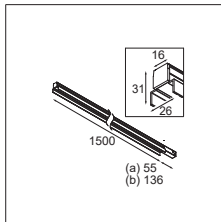

Pista track 48V LED linear flaps GI (1500mm)

X LED-STRIP INCL. 25.5W

CONNECTED > SEE GOODIES

TRACK 48V COMPONENTS > SEE PAGES 402-407