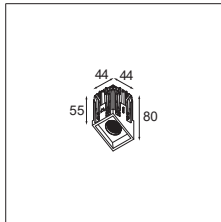

Qbini asy LED warm dim GE

1X LED ARRAY INCL | 4W

! MUST BE USED WITH QBINI (TRIMLESS) FRAME OR QBINI SURFACE BOX

DRIVER > SEE PRODUCT PAGE ON WEBSITE

CONNECTED > SEE GOODIES

QBINI (TRIMLESS) FRAME > SEE PAGE 199

QBINI SURFACE BOX > SEE PAGE 197, 199

OPTICAL ACCESSORIES

14191032	HONEYCOMB Ø26
14192032	SNOOT Ø26 BLACK
14193032	CROSSBLADE Ø26 BLACK