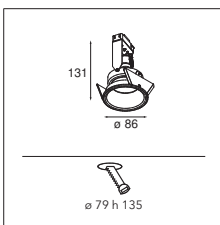

Lotis 86 IP55 LED retrofit

1X LED GU10 INCL. | GU10 | 5.5W

INSTALLATION ACCESSORIES

12290230 GYPKIT 190X190-Ø80