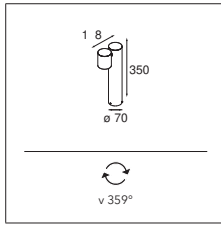

Lowieze low IP54 1x LED GI

1X HIGH POWER LED INCL. 4W

! NOT SUITABLE FOR INSTALLATION $\leq$ 5KM FROM THE COAST

INSTALLATION ACCESSORIES

11189802 EARTH PIN H350