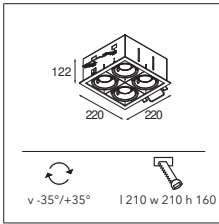

Mini multiple 4x LED retrofit

4X LED GU10 INCL | 5.5W

CONNECTED > SEE GOODIES

INSTALLATION ACCESSORIES

10400430 CONBOX357X222X147X421

10420430 GYPKIT240X387X210X210