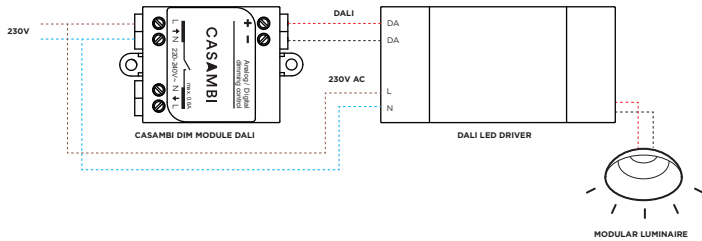

DALI DIMMABLE