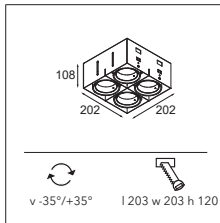

Mini multiple trimless for 4x LED GE

4X LED (NOT INCL.)

! MUST BE USED WITH M-LED 70

DRIVER > SEE PRODUCT PAGE ON WEBSITE

CONNECTED > SEE GOODIES

M-LED > SEE LEFT PAGE

INSTALLATION ACCESSORIES

10440430 CONBOX 237X258X130X315

10460430 RECESSED FRAME MINI MULTIPLE TRIMLESS 4X