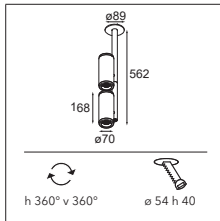

Médard 70 stretched semi-recessed 2x LED GE

2X LED ARRAY INCL | 16.2W

DRIVER > SEE PRODUCT PAGE ON WEBSITE

CONNECTED > SEE GOODIES