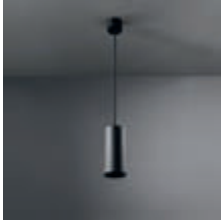

Smart tubed suspension 82 XL LED GI

LUMINAIRE NOT INCL.

! 500mA DRIVER INCLUDED

SMART COMBINATIONS > SEE PAGES 284-293

TRAILING EDGE DIMMABLE	
black struc	12842232
brushed alu	12842224
white struc	12842209
DALI	
black struc	12842432
brushed alu	12842424
white struc	12842409
1-10V/PUSHDIM	
black struc	12842332
brushed alu	12842324
white struc	12842309