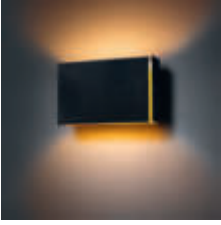

Split large LED

2X LED ARRAY 230V INCL. 4.5W