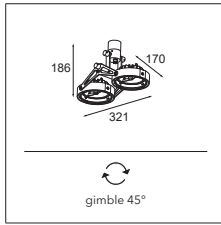

Nomad 2x LED AR111 GE

2X LED MODULE INCL. 12W

* 250mA PER AR111 LED LAMP

DRIVER > SEE PRODUCT PAGE ON WEBSITE

CONNECTED > SEE GOODIES