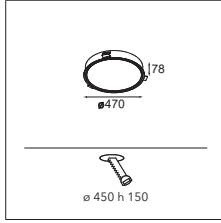

Flat moon 470 recessed LED GI

1X MED-POWER LED INCL. 25.9W

CONNECTED > SEE GOODIES

OPTICAL ACCESSORIES

13289000	FLAT MOON PRISMATIC DIFFUSER 450/470
13289100	FLAT MOON ICE PRISMATIC DIFFUSER 450/470