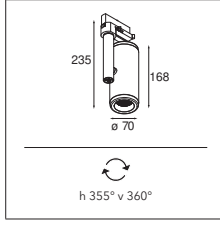

h 355° v 360°

TRACK COMPONENTS > SEE PAGES 446-449