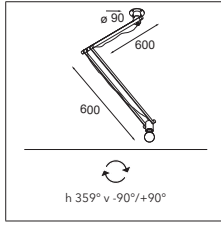

Nomad minimal tall E27

1X A 60 E27 MAX. 70W

* RESISTIVE DIMMABLE ONLY WHEN USED WITH HALOGEN E27 LAMP

! NOMAD MINIMAL/ANIMAL SHADE OPTIONAL
! DISK OPTIONAL

CONNECTED > SEE GOODIES

INSTALLATION ACCESSORIES

10203605	NOMAD MINIMAL E27 DISK ALU
10203801	MINIMAL SHADE - MEDIUM (Ø200) - WHITE
10203802	MINIMAL SHADE - MEDIUM (Ø200) - BLACK
10203813	MINIMAL SHADE - MEDIUM (Ø200) - RED
10203837	MINIMAL SHADE - MEDIUM (Ø200) - BLACK/GOLD
10203901	MINIMAL SHADE - LARGE (Ø250) - WHITE
10203902	MINIMAL SHADE - LARGE (Ø250) - BLACK
10203913	MINIMAL SHADE - LARGE (Ø250) - RED
10203937	MINIMAL SHADE - LARGE (Ø250) - BLACK/GOLD
10203924	ANIMAL SHADE - LARGE (Ø250) - ZEBRA/WHITE