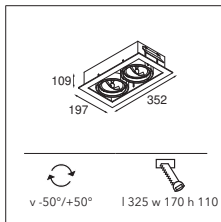

Multiple 2x AR111 GE

2X QR-LP 111 | G53 | MAX. 50W

! CAN BE COMBINED WITH M-LED 111

M-LED > SEE BELOW

INSTALLATION ACCESSORIES

10390230 CONBOX 228X387X122X292

10410230 GYPKIT 385X257X325X170