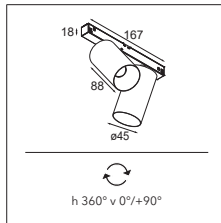

Minude 45 adjustable track 48V 2x LED GI

2X LED ARRAY INCL. 8.1W

! ALL MINUDES CAN BE COMBINED WITH A BLACK OR WHITE TRACK ADAPTER (ON REQUEST)

CONNECTED > SEE GOODIES

TRACK 48V COMPONENTS > SEE PAGES 402-407