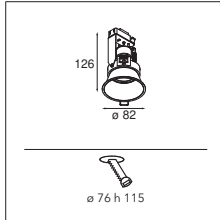

Lotis 82 GU10

1X QPAR 16 | GU10 | MAX. 50W

* RESISTIVE DIMMABLE ONLY WHEN USED WITH HALOGEN GU10 LAMP

CONNECTED > SEE GOODIES

INSTALLATION ACCESSORIES

10889830 CONBOX 190X192X130X256

12290830 GYPKIT 190X190-Ø76