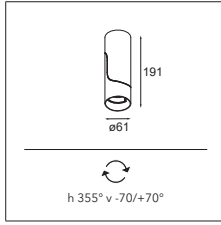

Semih 61 ceiling LED GI

1X LED MODULE INCL. 8.1W

! MUST BE COMBINED WITH MAGNETIC REFLECTOR OR LENS

CONNECTED > SEE GOODIES

OPTICAL ACCESSORIES

10218030	MAGNETIC REFLECTOR Ø57 LED 15° ALU
10218130	MAGNETIC REFLECTOR Ø57 LED 25° ALU
10218230	MAGNETIC REFLECTOR Ø57 LED 40° ALU
10218630	MAGNETIC REFLECTOR Ø57 LED 40° CHAMPAGNE
10218430	MAGNETIC REFLECTOR Ø57 LED 40° GOLD
10217003	LENS Ø26.5 LED 30°
10213802	SNOOT Ø57 BLACK (ONLY IN COMBINATION WITH LENS)