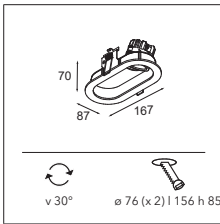

Duell recessed 1x LED RG

1X LED ARRAY INCL. 9.2W

CONNECTED > SEE GOODIES

INSTALLATION ACCESSORIES

10889830 CONBOX 190X192X130X256

12290930 GYPKIT 190X190 - R38X80