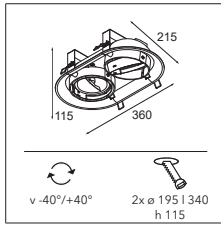

Thub metal 215 2x AR111 GE

2X QR-LP 111 | G53 | MAX. 50W

! CAN BE COMBINED WITH M-LED 111

M-LED > SEE BELOW

INSTALLATION ACCESSORIES

11029530 CONBOX.300X445X185X338

11029130 GYPKIT.445X338 - R99X145

11030430 GYPKIT.440X396 - Ø356