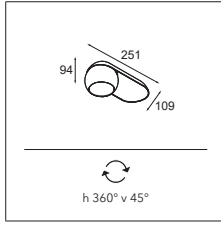

Marbul 1x LED GI

1X LED ARRAY INCL. 6W

! MUST BE COMBINED WITH MAGNETIC REFLECTOR

CONNECTED > SEE GOODIES

OPTICAL ACCESSORIES

10216830	MAGNETIC REFLECTOR Ø82 LED 10° ALU
10216930	MAGNETIC REFLECTOR Ø82 LED 10° CHAMPAGNE
10217030	MAGNETIC REFLECTOR Ø82 LED 10° GOLD
10217130	MAGNETIC REFLECTOR Ø82 LED 25° ALU
10217230	MAGNETIC REFLECTOR Ø82 LED 25° CHAMPAGNE
10217330	MAGNETIC REFLECTOR Ø82 LED 25° GOLD
10217430	MAGNETIC REFLECTOR Ø82 LED 40° ALU
10217530	MAGNETIC REFLECTOR Ø82 LED 40° CHAMPAGNE
10217630	MAGNETIC REFLECTOR Ø82 LED 40° GOLD