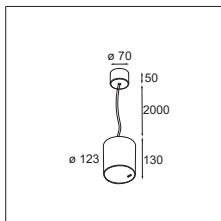

Smart tubed suspension 115 LED GI

LUMINAIRE NOT INCL.

! 500mA DRIVER INCLUDED

SMART COMBINATIONS > SEE PAGES 284-293

TRAILING EDGE DIMMABLE	
black struc	13141132
brushed alu	13141124
white struc	13141109
DALI	
black struc	13141332
brushed alu	13141324
white struc	13141309
1-10V/PUSHDIM	
black struc	13141232
brushed alu	13141224
white struc	13141209