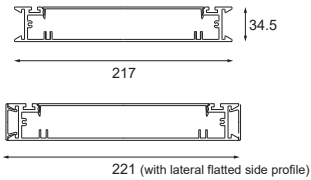

2FLAT2C

With a height of just 34.5mm, 2Flat2C really lives up to its name. Nonetheless, this suspended, sleek profile is extremely versatile. Its design enables you to combine functional and accent lighting. It is also an elegant solution to bring extra cabling into a room without drilling holes in the ceiling.