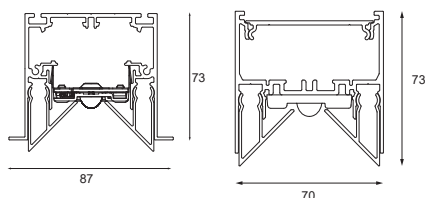

SHARP COVER