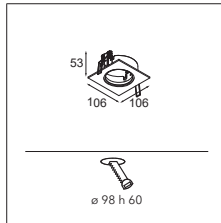

K-set 77 1x

LUMINAIRE NOT INCL.

! TO BE COMBINED WITH K-77

black struc	14052032
donkey grey struc	14052071
white struc	14052009