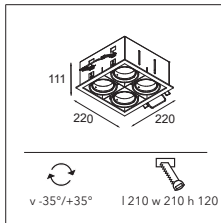

Mini multiple for Smart rings 4x LED GE

4X LED ARRAY INCL. 9.2W

! MUST BE USED WITH SMART FRONTRINGS

DRIVER > SEE PRODUCT PAGE ON WEBSITE

CONNECTED > SEE GOODIES

SMART FRONTRING > SEE LEFT PAGE

INSTALLATION ACCESSORIES

10400430 CONBOX 357X322X147X421

10420430 GYPKIT 240X387X210X210