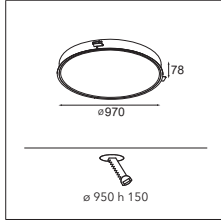

Flat moon 970 recessed LED GI

1X MED-POWER LED INCL. | 129W

CONNECTED > SEE GOODIES

OPTICAL ACCESSORIES

13289400	FLAT MOON PRISMATIC DIFFUSER 950/970
13289500	FLAT MOON ICE PRISMATIC DIFFUSER 950/970

DALI/PUSHDIM	2700K / CRI90+	3000K / CRI90+	4000K / CRI90+
black struc	13283332	13283432	13283532
white struc	13283309	13283409	13283509
1-10V	2700K / CRI90+	3000K / CRI90+	4000K / CRI90+
black struc	13283032	13283132	13283232
white struc	13283009	13283109	13283209

LUMINAIRE OUTPUT & POWER CONSUMPTION

(white struc)

⁽¹⁾ DALI/PUSHDIM

⁽²⁾ 1-10V

2700K / 110°	13988lm / ⁽¹⁾138W / ⁽²⁾145W
3000K / 110°	13559lm / ⁽¹⁾138W / ⁽²⁾145W
4000K / 110°	15397lm / ⁽¹⁾138W / ⁽²⁾145W

01 — CEILING

02 — JACK

03 — TRACK

04 — WALL

05 — EXTERIOR

06 — PROFILES

07 — GOODIES