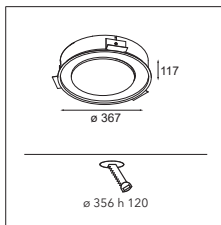

Downnut flange 367 TL5C GI

1XT16-R 2GX13 55W