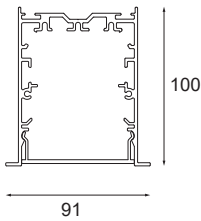

SLD75

A LED dedicated version of our famous SL75 lighting cove, SLD75 is a completely customisable solution, guaranteeing the perfect size for your setting. With a low UGR, our LED module, combined with different lenses – prismatic polycarbonate diffuser or PMMA diffuser – brings you the ideal solution for office lighting.

SLD75 fitted with standard poly lenses is perfect for general lighting and even comes standard with pre-set dimming.

more info? supermodular.com/en/sld75
configurator.supermodular.com