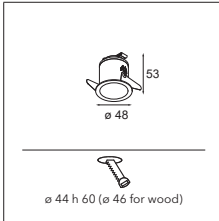

Smart lotis 48 IP55 LED warm dim GE

1X LED ARRAY INCL. 4W

DRIVER > SEE PRODUCT PAGE ON WEBSITE

SMART COMBINATIONS > SEE PAGES 284-293

CONNECTED > SEE GOODIES

INSTALLATION ACCESSORIES

10889530 CONBOX 100X123X80X187

12290730 GYPKIT 100X120-045