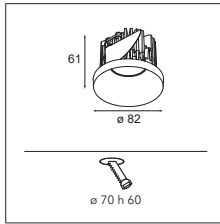

Smart kup 82 IP55 LED warm dim GE

1X LED ARRAY INCL. 6W

DRIVER > SEE PRODUCT PAGE ON WEBSITE

SMART COMBINATIONS > SEE PAGES 284-293

CONNECTED > SEE GOODIES

INSTALLATION ACCESSORIES

10889830	CONBOX 190X192X130X256
12290130	GYPKIT 190X190-Ø70
12291030	GYPKIT 210X190-2XØ70 R35-88
12500230	SMART RECESSED RING 82