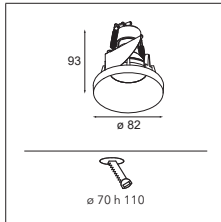

Smart kup 82 GU10

1X LED GU10 INCL. GU10 MAX. 50W

* RESISTIVE DIMMABLE ONLY WHEN USED WITH HALOGEN GU10 LAMP

SMART COMBINATIONS > SEE PAGES 284-293

CONNECTED > SEE GOODIES

INSTALLATION ACCESSORIES

10889830 CONBOX 190X192X130X256

12290130 GYPKIT 190X190-Ø70

12291030 GYPKIT 210X190-2XØ70 R35-88

12500230 SMART RECESSED RING 82