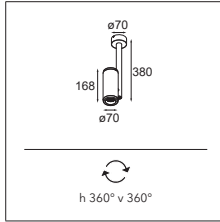

Médard 70 stretched 1x LED warm dim GI

1X LED ARRAY INCL. 12W