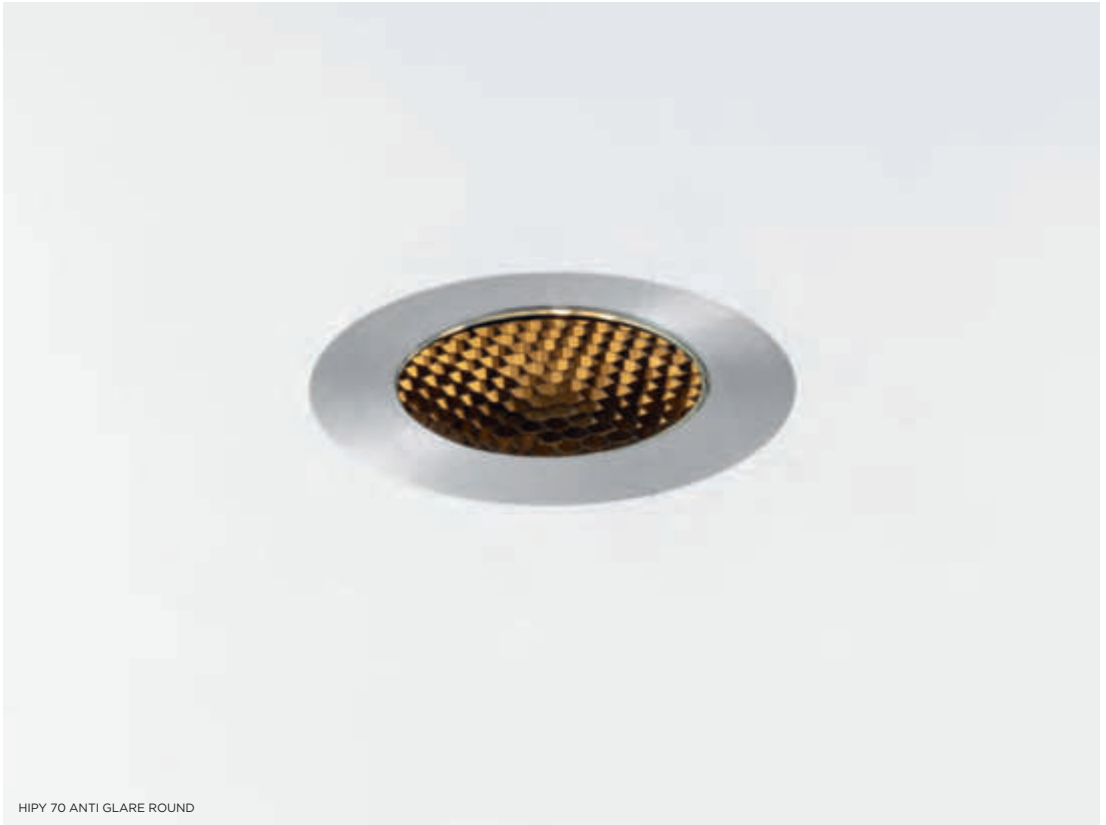

06 — PROFILES

07 — GOODIES

HIPY 70 ANTI GLARE ROUND

HIPY 110 SQUARE

HIPY

Our popular floor spot Hipy continues to shine with its trailblazing personality. In two sizes, 70 and 110, and in round and square shapes. We've added a warmer colour temperature (2700K) to the range. Designers can create a welcoming path from the outside to the inside – or vice versa – and keep a consistent light effect. Thanks to the CCT, Hipy is also accessible to designers for an indoor floor expression.