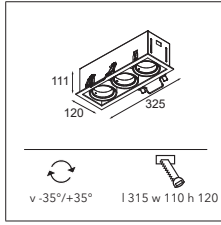

Mini multiple for Smart rings 3x LED GE

3X LED ARRAY INCL. 9.2W

! MUST BE USED WITH SMART FRONTRINGS

DRIVER > SEE PRODUCT PAGE ON WEBSITE

CONNECTED > SEE GOODIES

SMART FRONTRING > SEE LEFT PAGE

INSTALLATION ACCESSORIES

10400330 CONBOX 257X327X147X321

10420330 GYPKIT 345X287X315X110