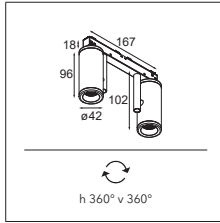

CONNECTED > SEE GOODIES

TRACK 48V COMPONENTS > SEE PAGES 402-407