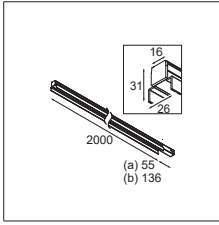

Pista track 48V LED linear flaps GI (2000mm)

X LED-STRIP INCL. 34W

CONNECTED > SEE GOODIES

TRACK 48V COMPONENTS > SEE PAGES 402-407