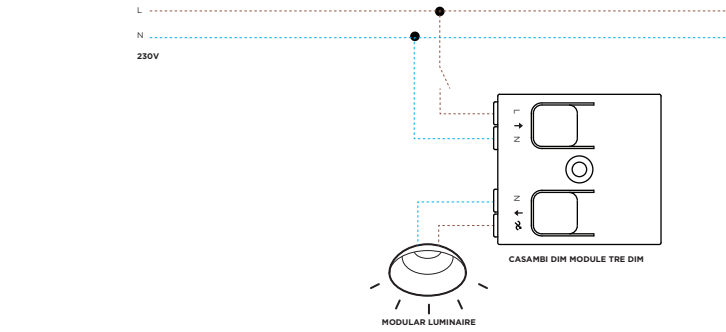

TRAILING EDGE DIMMABLE (GI FIXTURES)