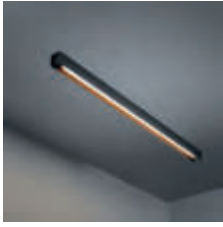

United (1274mm) 1x LED GI

4X LEDLINE INCL. 4.5W

CONNECTED > SEE GOODIES

INSTALLATION ACCESSORIES

13392009 UNITED COVER (1274MM) 1X WHITE STRUC

13392032 UNITED COVER (1274MM) 1X BLACK STRUC

11060709 SUSPENSION KIT 4M - 3X 0.75 (2 CABLES) - WHITE STRUC

11060732 SUSPENSION KIT 4M - 3X 0.75 (2 CABLES) - BLACK STRUC

11061709 SUSPENSION KIT 4M - 5X 0.75 (2 CABLES) - WHITE STRUC

11061732 SUSPENSION KIT 4M - 5X 0.75 (2 CABLES) - BLACK STRUC