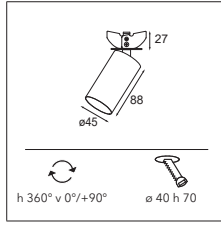

DRIVER > SEE PRODUCT PAGE ON WEBSITE

CONNECTED > SEE GOODIES

INSTALLATION ACCESSORIES

10889530 CONBOX 100X123X80X187

12293130 GYPKIT 100X120-Ø40