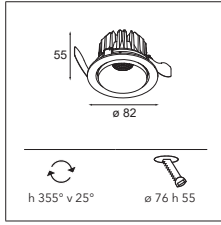

Smart kup 82 adjustable LED GE

1X LED ARRAY INCL. 9.2W

! 3500 ON REQUEST

DRIVER > SEE PRODUCT PAGE ON WEBSITE

SMART COMBINATIONS > SEE PAGES 284-293

CONNECTED > SEE GOODIES

INSTALLATION ACCESSORIES

10889830 CONBOX 190X192X130X256

12290830 GYPKIT 190X190-Ø76

WARM DIM