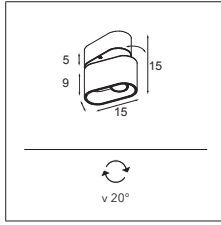

CONNECTED > SEE GOODIES

NOT DIMMABLE	2700K / CRI90+	
	20°	40°
black struc - gold	11073032	11073232
white struc - champagne	11073009	11073209

1-10V/PUSHDIM	2700K / CRI90+	
	20°	40°
black struc - gold	11072932	11073132
white struc - champagne	11072909	11073109

LUMINAIRE OUTPUT & POWER CONSUMPTION (white struc (champagne interior))

2700K / 20°

592lm / 11W