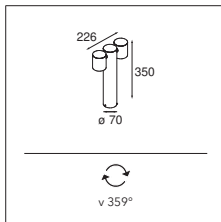

Lowieze low IP54 2x LED GI

2X HIGH POWER LED INCL. 4W

! NOT SUITABLE FOR INSTALLATION $\leq$ 5KM FROM THE COAST

INSTALLATION ACCESSORIES

11189802 EARTH PIN H350