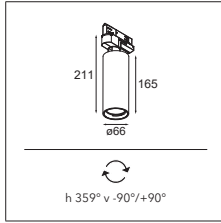

Charlatan track 65 LED GI

1X LED ARRAY INCL. 13.8W

! MUST BE COMBINED WITH REFLECTOR

TRACK COMPONENTS > SEE PAGES 446-449

OPTICAL ACCESSORIES

10210001	REFLECTOR Ø65 SPOT
10210002	REFLECTOR Ø65 MEDIUM
10210003	REFLECTOR Ø65 FLOOD