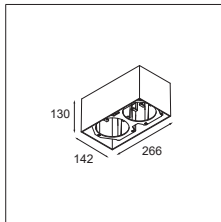

Smart surface box 115 2x LED GI

LUMINAIRE NOT INCL.

! 500mA DRIVER INCLUDED

SMART COMBINATIONS > SEE PAGES 284-293

SMART MASK

12810109	SMART MASK 115 2X- WHITE STRUC
12810132	SMART MASK 115 2X- BLACK STRUC
12810146	SMART MASK 115 2X- GOLD