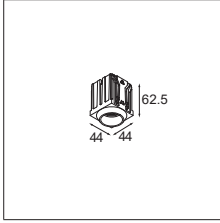

Qbini round tapered LED GE

1X LED ARRAY INCL 4.3W

! MUST BE USED WITH QBINI (TRIMLESS) FRAME OR QBINI SURFACE BOX

DRIVER > SEE PRODUCT PAGE ON WEBSITE

CONNECTED > SEE GOODIES

QBINI (TRIMLESS) FRAME > SEE PAGE 199

QBINI SURFACE BOX > SEE PAGE 197, 199

OPTICAL ACCESSORIES

14191032 HONEYCOMB Ø26

14192032 SNOOT Ø26 BLACK

14193032 CROSSBLADE Ø26 BLACK