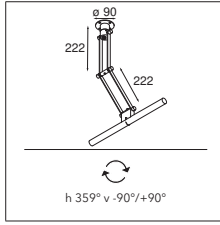

Nomad linestra short S14d

1X L S14D | MAX. 60W

* ONLY WHEN COMBINED WITH INCANDESCENT BULB

! CAN BE USED WITH 70008058 - LINESTRA LED TUBE 300MM 2700K (NOT DIMMABLE)