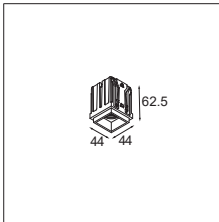

Qbini square out LED warm dim GE

1X LED ARRAY INCL. 4W

! MUST BE USED WITH QBINI (TRIMLESS) FRAME OR QBINI SURFACE BOX

DRIVER > SEE PRODUCT PAGE ON WEBSITE

CONNECTED > SEE GOODIES

QBINI (TRIMLESS) FRAME > SEE PAGE 199

QBINI SURFACE BOX > SEE PAGE 197, 199

OPTICAL ACCESSORIES

14191032	HONEYCOMB Ø26
14192032	SNOOT Ø26 BLACK
14193032	CROSSBLADE Ø26 BLACK