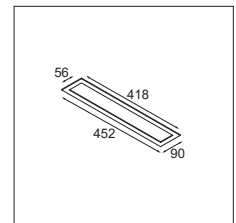

CEILING BASE BACKPLATE