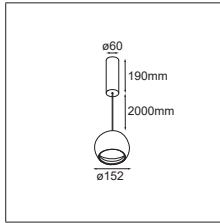

Smart ball suspension 115 GI

LUMINAIRE NOT INCL.

! 500mA DRIVER INCLUDED

SMART COMBINATIONS > SEE PAGES 284-293