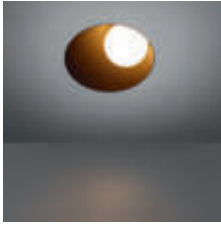

Shellby 176 trimless LED GE

1X LED ARRAY INCL. 8.5W

DRIVER > SEE PRODUCT PAGE ON WEBSITE

CONNECTED > SEE GOODIES

INSTALLATION ACCESSORIES > SEE PAGE 219

12182030 CONBOX 280X350X100X380

12292930 GYPKIT TRIMLESS 290X280 - Ø177

12182130 CONCRETE KIT 290X280 - Ø177

12293030 GYPSUM FIBREBOARD 290X280

12182230 RECESSED RING Ø177

12182330 CONCRETE RING Ø177 STAND CONCRETE BOXES

OPTICAL ACCESSORIES

12183041 SHELLBY SKIN ANO CHAMPAGNE

12183042 SHELLBY SKIN ANO GOLD

12183082 SHELLBY SKIN ANO BRONZE

12183084 SHELLBY SKIN ANO SILVER BRONZE

12183092 SHELLBY SKIN PEARLY WHITE