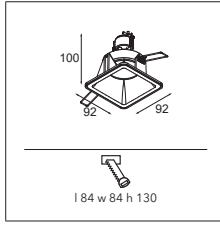

Lotis square IP55 GU10

1X QPAR 16 | GU10 | MAX. 50W

* RESISTIVE DIMMABLE ONLY WHEN USED WITH HALOGEN GU10 LAMP

CONNECTED > SEE GOODIES

INSTALLATION ACCESSORIES

10889830 CONBOX 190X192X130X256

12291230 GYPKIT 190X190X84X84

RESISTIVE DIMMABLE	
black struc	12614008
white struc	12614009

01 — CEILING

02 — JACK

03 — TRACK

04 — WALL

05 — EXTERIOR

06 — PROFILES

07 — GOODIES