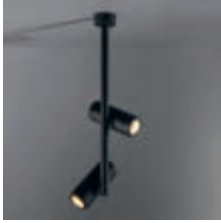

Médard 70 stretched 2x LED GI

2X LED ARRAY INCL | 11W