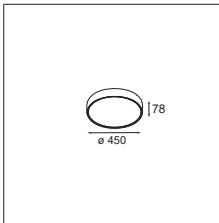

Flat moon 450 suspension down LED GI

1X MED-POWER LED INCL. 25.9W

! SUSPENSION KIT NOT INCLUDED

CONNECTED > SEE GOODIES

INSTALLATION ACCESSORIES

13309009	FLAT MOON 450 LED COVERPLATE WHITE STRUC
13309032	FLAT MOON 450 LED COVERPLATE BLACK STRUC
11061809	SUSPENSION KIT 4M - 3X 0.75 (3 CABLES) - WHITE STRUC
11061832	SUSPENSION KIT 4M - 3X 0.75 (3 CABLES) - BLACK STRUC
11061909	SUSPENSION KIT 4M - 5X 0.75 (3 CABLES) - WHITE STRUC
11061932	SUSPENSION KIT 4M - 5X 0.75 (3 CABLES) - BLACK STRUC
11066009	SUSPENSION KIT 4M / 3X0.75 TRIANGLE (3 CABLES) WHITE STRUC
11066032	SUSPENSION KIT 4M / 3X0.75 TRIANGLE (3 CABLES) BLACK STRUC
11066109	SUSPENSION KIT 4M / 5X0.75 TRIANGLE (3 CABLES) WHITE STRUC
11066132	SUSPENSION KIT 4M / 5X0.75 TRIANGLE (3 CABLES) BLACK STRUC

OPTICAL ACCESSORIES

13289000	FLAT MOON PRISMATIC DIFFUSER 450/470
13289100	FLAT MOON ICE PRISMATIC DIFFUSER 450/470