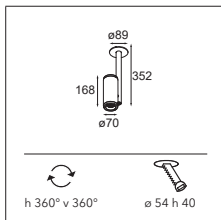

Médard 70 stretched semi-recessed 1x LED GE

1X LED ARRAY INCL | 16.2W