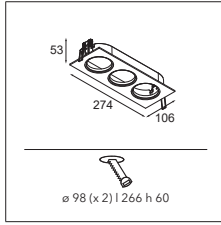

K-set 72 3x

LUMINAIRE NOT INCL.

! TO BE COMBINED WITH K-72 AND PUPIL

black struc	14042232
donkey grey struc	14042271
white struc	14042209