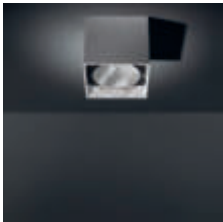

Smart surface box 115 1x LED GI

LUMINAIRE NOT INCL.

! 500mA DRIVER INCLUDED

SMART COMBINATIONS > SEE PAGES 284-293

SMART MASK

12810009 SMART MASK 115 1X- WHITE STRUC

12810032 SMART MASK 115 1X- BLACK STRUC

12810046 SMART MASK 115 1X- GOLD