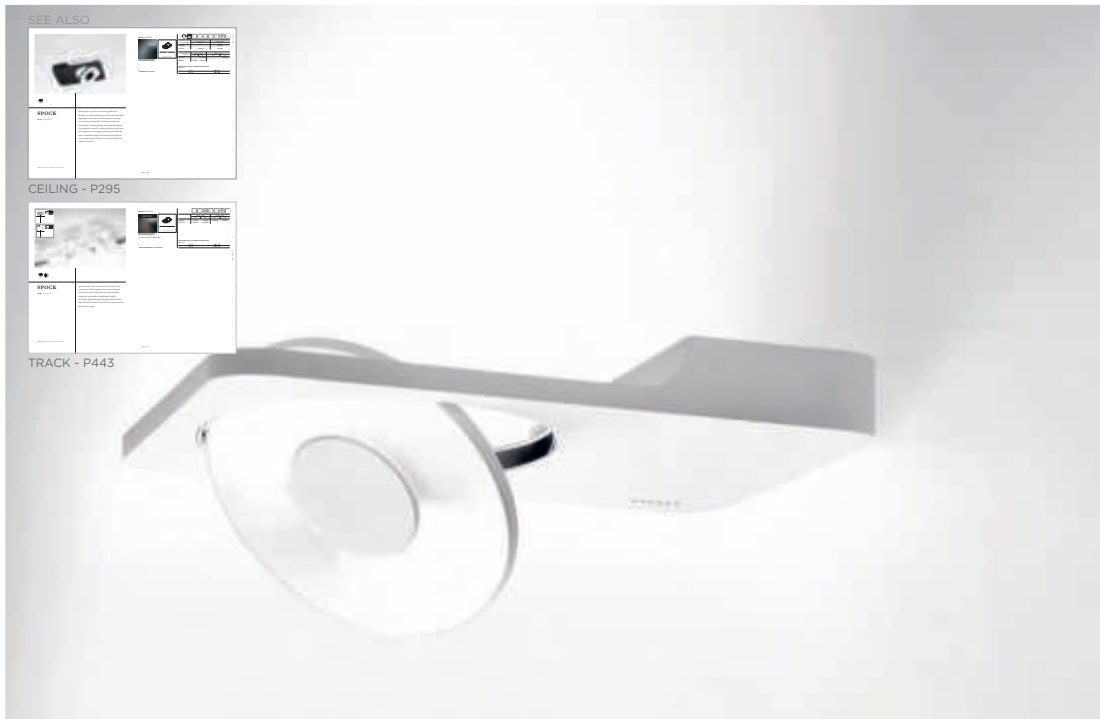

06 — PROFILES

07 — GOODIES

SEE ALSO

CEILING - P295

TRACK - P443

SPOCK

Design — Couvreur-Devos

Spock is part of an extraterrestrial population at Modular L.I., united by a powerful, ultra-thin LED lighting disc. Spock conceals all its ingenious workings in one slender housing. Here, the design reinforces its functionality. A unique tilting system makes the lighting disc highly directional. Be creative with Spock by placing it in a straight line or by putting it in a more playful setting. Spock is available in different beam angles and different colour temperatures.