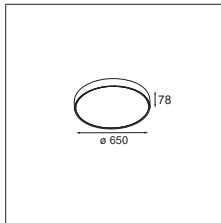

Flat moon 650 suspension down LED GI

1X MED-POWER LED INCL. 62W

! SUSPENSION KIT NOT INCLUDED

CONNECTED > SEE GOODIES

INSTALLATION ACCESSORIES

13309109	FLAT MOON 650 LED COVERPLATE WHITE STRUC
13309132	FLAT MOON 650 LED COVERPLATE BLACK STRUC
11061809	SUSPENSION KIT 4M - 3X 0.75 (3 CABLES) - WHITE STRUC
11061832	SUSPENSION KIT 4M - 3X 0.75 (3 CABLES) - BLACK STRUC
11061909	SUSPENSION KIT 4M - 5X 0.75 (3 CABLES) - WHITE STRUC
11061932	SUSPENSION KIT 4M - 5X 0.75 (3 CABLES) - BLACK STRUC
11066009	SUSPENSION KIT 4M / 3X0.75 TRIANGLE (3 CABLES) WHITE STRUC
11066032	SUSPENSION KIT 4M / 3X0.75 TRIANGLE (3 CABLES) BLACK STRUC
11066109	SUSPENSION KIT 4M / 5X0.75 TRIANGLE (3 CABLES) WHITE STRUC
11066132	SUSPENSION KIT 4M / 5X0.75 TRIANGLE (3 CABLES) BLACK STRUC

OPTICAL ACCESSORIES

13289200	FLAT MOON PRISMATIC DIFFUSER 650/670
13289300	FLAT MOON ICE PRISMATIC DIFFUSER 650/670