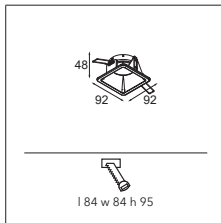

Lotis square IP55 for LED GE

1X LED (NOT INCL.)

! MUST BE USED WITH M-LED 50

DRIVER > SEE PRODUCT PAGE ON WEBSITE

CONNECTED > SEE GOODIES

M-LED > SEE BELOW

INSTALLATION ACCESSORIES

10889830 CONBOX 190X192X130X256

12291230 GYPKIT 190X190X84X84

black struc	12619108
white struc	12619109

LUMINAIRE OUTPUT & POWER CONSUMPTION (25° alu)

	350mA	500mA
2700K / 25°	460lm / 6.2W	591lm / 9.2W
3000K / 25°	487lm / 6.2W	655lm / 9.2W
3500K / 25°	506lm / 6.2W	681lm / 9.2W
4000K / 25°	533lm / 6.2W	715lm / 9.2W

M-LED

14060005 M-LED 50 2700K 15° GE ALU

14060105 M-LED 50 2700K 25° GE ALU

14060205 M-LED 50 2700K 40° GE ALU

14060305 M-LED 50 3000K 15° GE ALU

14060405 M-LED 50 3000K 25° GE ALU

14060505 M-LED 50 3000K 40° GE ALU

14060605 M-LED 50 3500K 15° GE ALU

14060705 M-LED 50 3500K 25° GE ALU

14060805 M-LED 50 3500K 40° GE ALU

14060905 M-LED 50 4000K 15° GE ALU

14061005 M-LED 50 4000K 25° GE ALU

14061105 M-LED 50 4000K 40° GE ALU

14061205 M-LED 50 1800-3000K 15° GE ALU

14061305 M-LED 50 1800-3000K 25° GE ALU

14061405 M-LED 50 1800-3000K 40° GE ALU

REQUIRED PARTS