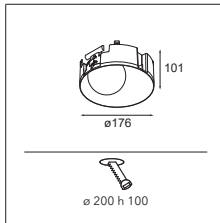

WARM DIM

Shellby 176 trimless LED warm dim GE

1X LED ARRAY INCL. 12W

DRIVER > SEE PRODUCT PAGE ON WEBSITE

CONNECTED > SEE GOODIES

INSTALLATION ACCESSORIES > SEE PAGE 219

12182030 CONBOX 280X350X100X380

12292930 GYPKIT TRIMLESS 290X280 - Ø177

12182130 CONCRETE KIT 290X280 - Ø177

12293030 GYPSUM FIBREBOARD 290X280

12182230 RECESSED RING Ø177

12182330 CONCRETE RING Ø177 STAND CONCRETE BOXES

OPTIONAL ACCESSORIES > SEE ABOVE

REQUIRED PARTS BASED ON CEILING TYPE