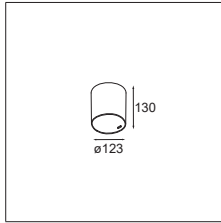

Smart surface tubed 115 LED GI

LUMINAIRE NOT INCL.

* ONLY WHEN COMBINED WITH SMART 115 LED IP54

! 500mA DRIVER INCLUDED

SMART COMBINATIONS > SEE PAGES 284-293