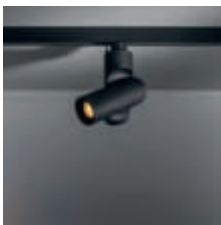

Semih 61 track LED warm dim GI

1X LED MODULE INCL. 12W

! MUST BE COMBINED WITH MAGNETIC REFLECTOR

TRACK COMPONENTS > SEE PAGES 446-449

OPTICAL ACCESSORIES

10218730	MAGNETIC REFLECTOR Ø57 LED WARM DIM 25° ALU
10218830	MAGNETIC REFLECTOR Ø57 LED WARM DIM 40° ALU
10219230	MAGNETIC REFLECTOR Ø57 LED WARM DIM 50° CHAMPAGNE
10219030	MAGNETIC REFLECTOR Ø57 LED WARM DIM 50° GOLD