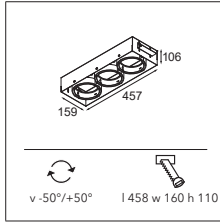

Multiple trimless for 3x LED GE

3X LED (NOT INCL.)

! MUST BE USED WITH M-LED 111

DRIVER > SEE PRODUCT PAGE ON WEBSITE

CONNECTED > SEE GOODIES

M-LED > SEE LEFT PAGE

INSTALLATION ACCESSORIES

10430330 CONBOX 492X215X120X570

10450330 RECESSED FRAME MULTIPLETRIMLESS 3X