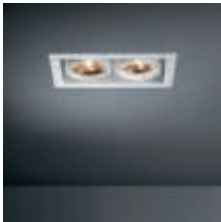

Multiple 2x AR111 GE

2X QR-LP 111 | G53 | MAX. 50W

! CAN BE COMBINED WITH M-LED 111

M-LED > SEE BELOW

INSTALLATION ACCESSORIES

10390230 CONBOX 228X387X122X292

10410230 GYPKIT 385X257X325X170