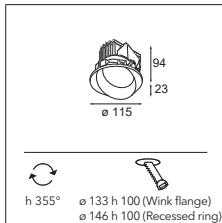

Wink asy 115 LED spreadlight GE

1X LED ARRAY INCL | 16.2W

! MUST BE USED WITH RECESSED RING OR FLANGE
! LED LIGHT IS INSERTED AT A 30° ANGLE

DRIVER > SEE PRODUCT PAGE ON WEBSITE

CONNECTED > SEE GOODIES

INSTALLATION ACCESSORIES

13073009 WINK 115 FLANGE WHSTR (FALSE/CONCRETE CEILINGS)

13073032 WINK 115 FLANGE BLSTR (FALSE/CONCRETE CEILINGS)

14204030 RECESSED RING Ø146 (FALSE CEILINGS)