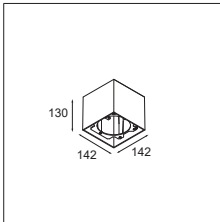

Smart surface box 115 1x LED GI

LUMINAIRE NOT INCL.

! 500mA DRIVER INCLUDED

SMART COMBINATIONS > SEE PAGES 284-293

SMART MASK

12810009 SMART MASK 115 1X- WHITE STRUC

12810032 SMART MASK 115 1X- BLACK STRUC

12810046 SMART MASK 115 1X- GOLD