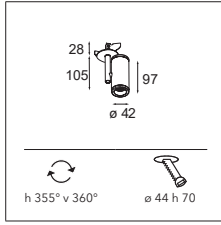

Médard 42 semi-recessed LED GE

1X LED ARRAY INCL | 11.5W

DRIVER > SEE PRODUCT PAGE ON WEBSITE

CONNECTED > SEE GOODIES