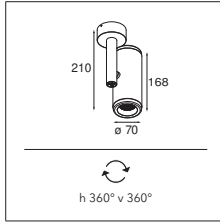

TRAILING EDGE DIMMABLE	1800K - 3000K / CRI90+	
	25°	40°
black struc	12732332	12732432
white struc	12732309	12732409

LUMINAIRE OUTPUT & POWER CONSUMPTION (white struc)

@3000K / 25°	802lm / 13.5W