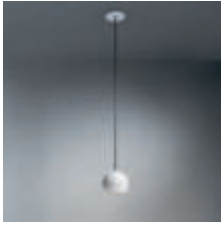

Marbul suspension LED GE

1X LED ARRAY INCL. 9.3W

! MUST BE COMBINED WITH MAGNETIC REFLECTOR

DRIVER > SEE PRODUCT PAGE ON WEBSITE

CONNECTED > SEE GOODIES

OPTICAL ACCESSORIES

10216830	MAGNETIC REFLECTOR Ø82 LED 10° ALU
10216930	MAGNETIC REFLECTOR Ø82 LED 10° CHAMPAGNE
10217030	MAGNETIC REFLECTOR Ø82 LED 10° GOLD
10217130	MAGNETIC REFLECTOR Ø82 LED 25° ALU
10217230	MAGNETIC REFLECTOR Ø82 LED 25° CHAMPAGNE
10217330	MAGNETIC REFLECTOR Ø82 LED 25° GOLD
10217430	MAGNETIC REFLECTOR Ø82 LED 40° ALU
10217530	MAGNETIC REFLECTOR Ø82 LED 40° CHAMPAGNE
10217630	MAGNETIC REFLECTOR Ø82 LED 40° GOLD