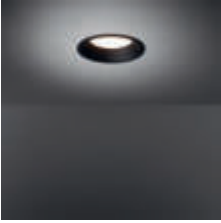

Smart lotis 160 diffuse IP55 LED GE

1X LED ARRAY INCL. 42W

! 3500K ON REQUEST

DRIVER > SEE PRODUCT PAGE ON WEBSITE

SMART COMBINATIONS > SEE PAGES 284-293

CONNECTED > SEE GOODIES