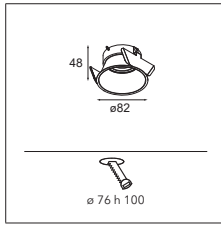

WARM DIM

Lotis 82 concrete for LED GE

1X LED (NOT INCL.)

! MUST BE USED WITH M-LED 50

DRIVER > SEE PRODUCT PAGE ON WEBSITE

CONNECTED > SEE GOODIES

M-LED > SEE RIGHT PAGE

black	13080102
white struc	13080109

LUMINAIRE OUTPUT & POWER CONSUMPTION (M-LED 50 alu)

	350mA	500mA
2700K / 25°	406lm / 6.2W	521lm / 9.2W
3000K / 25°	430lm / 6.2W	577lm / 9.2W
3500K / 25°	446lm / 6.2W	600lm / 9.2W
4000K / 25°	459lm / 6.2W	616lm / 9.2W