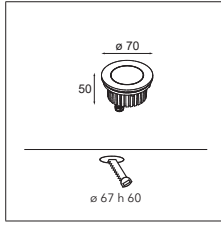

Hipy 70 IP67 LED GE

1X LED ARRAY INCL. 3W

! SUITABLE FOR INSTALLATION ≤5KM FROM THE COAST

DRIVER > SEE PRODUCT PAGE ON WEBSITE

CONNECTED > SEE GOODIES

INSTALLATION ACCESSORIES

12379630 RENOVATION CONBOX Ø73 H151

12379830 CONBOX 145X75X123