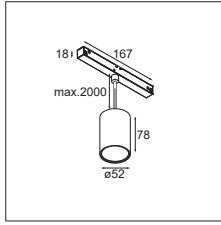

Smart tubed suspension 48 track 48V 1x LED GI

LUMINAIRE NOT INCL.

! TO BE COMBINED WITH SMART 48 (+)

TRACK 48V COMPONENTS > SEE PAGES 402-407