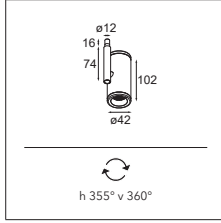

MEDARD 42 JACK
MODUPOINT LED
MODUPOINT LED STICK 30CM

MEDARD 42 JACK
MODUPOINT LED TRIMLESS

MEDARD 42 JACK
MODUPOINT LED

MEDARD 42 JACK
CEILING BASE FOR 3X JACK
MODUPOINT LED STICK 10CM

Médard 42 jack LED GE