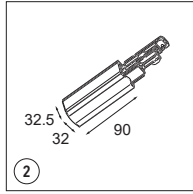

Dali track components - 230V