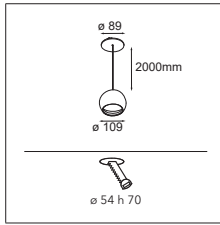

Smart ball suspension 82 GE

LUMINAIRE NOT INCL.

DRIVER > SEE PRODUCT PAGE ON WEBSITE

SMART COMBINATIONS > SEE PAGES 284-293