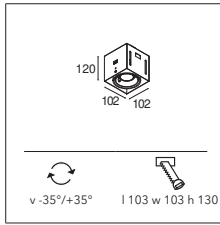

Mini multiple trimless 1x LED retrofit

1X LED GU10 INCL | 5.5W

CONNECTED > SEE GOODIES

INSTALLATION ACCESSORIES

10440130 CONBOX 137X158X130X215

10460130 RECESSED FRAME MINI MULTIPLE TRIMLESS 1X