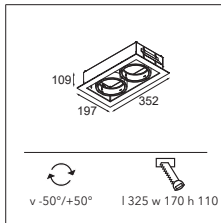

Multiple for 2x LED GE

2X LED (NOT INCL.)

! MUST BE USED WITH M-LED 111

DRIVER > SEE PRODUCT PAGE ON WEBSITE

CONNECTED > SEE GOODIES

M-LED > SEE BELOW

INSTALLATION ACCESSORIES

10390230 CONBOX 228X387X122X292

10410230 GYPKIT 385X257X325X170