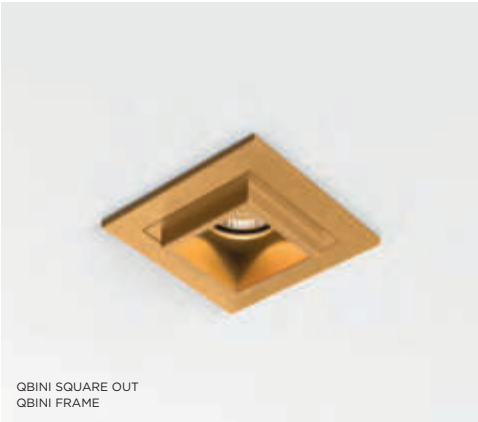

Qbini surface box 2x LED GE

LUMINAIRE NOT INCLUDED

black struc	13120132
white struc	13120109

QBINI ROUND IN
QBINI BLIND COVER
QBINI TRIMLESS FRAME

QBINI SQUARE OUT
QBINI FRAME

QBINI SQUARE TAPERED
QBINI FRAME