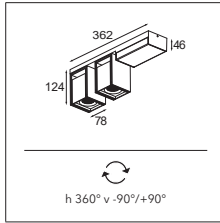

TRAILING EDGE DIMMABLE	1800K - 3000K / CRI90+	
	25°	40°
black struc - black struc	14249056	14249156
black struc - brushed alu	14249062	14249162
black struc - chrome	14249064	14249164
black struc - smoked bronze	14249067	14249167
complete white struc	14249009	14249109
white struc - brushed alu	14249061	14249161
white struc - chrome	14249063	14249163
white struc - smoked bronze	14249066	14249166

LUMINAIRE OUTPUT & POWER CONSUMPTION (white struc - white struc - lumen values per lamp module)

@3000K / 25°	881lm / 27W

CONNECTED > SEE GOODIES