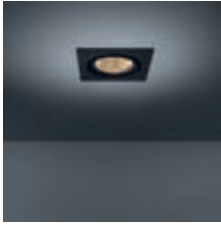

Marcel 1x LED GE

1X LED ARRAY INCL. | 17.2W