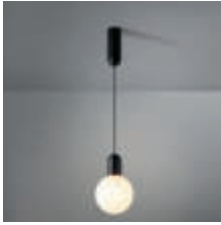

Placebo down LED GI

1X LED MODULE INCL. 6.3W

! MUST BE COMBINED WITH GLASS TUBE OR GLASS BALL (NOT INCLUDED)

CONNECTED > SEE GOODIES

PLACEBO SHADES > SEE BELOW

OPTICAL ACCESSORIES

12624038	PLACEBO GLASS TUBE DOWN (46MM) WHITE MATT
12624238	PLACEBO GLASS TUBE DOWN (130MM) WHITE MATT
12626038	PLACEBO GLASS BALL DOWN (Ø90MM) WHITE MATT
12626238	PLACEBO GLASS BALL DOWN (Ø155MM) WHITE MATT

TRAILING EDGE DIMMABLE	2700K / CRI90+	3000K / CRI90+
ano black	12621081	12621381
ano bronze	12621082	12621382
ano champagne	12621041	12621341
ano silver bronze	12621084	12621384
black struc	12621032	12621332
white struc	12621009	12621309

1-10V	2700K / CRI90+	3000K / CRI90+
ano black	12621181	12621481
ano bronze	12621182	12621482
ano champagne	12621141	12621441
ano silver bronze	12621184	12621484
black struc	12621132	12621432
white struc	12621109	12621409

DALI/PUSHDIM	2700K / CRI90+	3000K / CRI90+
ano black	12621281	12621581
ano bronze	12621282	12621582
ano champagne	12621241	12621541
ano silver bronze	12621284	12621584
black struc	12621232	12621532
white struc	12621209	12621509

LUMINAIRE OUTPUT & POWER CONSUMPTION (glass ball ø155)

2700K	608lm / 9W
3000K	625lm / 9W