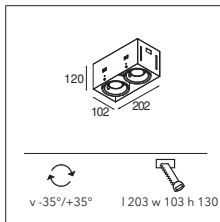

1X LED GU10 INCL | 5.5W

CONNECTED > SEE GOODIES

INSTALLATION ACCESSORIES

10440130 CONBOX 137X158X130X215

10460130 RECESSED FRAME MINI MULTIPLE TRIMLESS 1X

Mini multiple trimless 2x LED retrofit

2X LED GU10 INCL | 5.5W