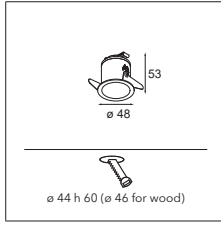

Smart lotis 48 + IP55 LED GE

1X LED ARRAY INCL. 3W

! 3500K ON REQUEST

DRIVER > SEE PRODUCT PAGE ON WEBSITE

SMART COMBINATIONS > SEE PAGES 284-293

CONNECTED > SEE GOODIES

INSTALLATION ACCESSORIES

10889530 CONBOX 100X123X80X187

12290730 GYPKIT 100X120-Ø45