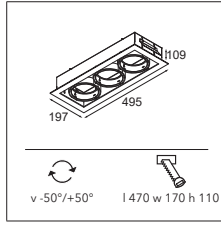

Multiple for 3x LED GE

3X LED (NOT INCL.)

! MUST BE USED WITH M-LED 111

DRIVER > SEE PRODUCT PAGE ON WEBSITE

CONNECTED > SEE GOODIES

M-LED > SEE LEFT PAGE

INSTALLATION ACCESSORIES

10390330 CONBOX 228X532X122X292

10410330 GYPKIT 530X257X470X170