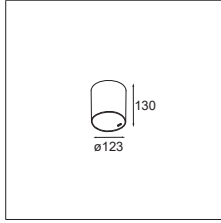

Smart surface tubed 115 LED GE

LUMINAIRE NOT INCL.

* ONLY WHEN COMBINED WITH SMART 115 LED IP54

SMART COMBINATIONS > SEE PAGES 284-293

DRIVER > SEE PRODUCT PAGE ON WEBSITE