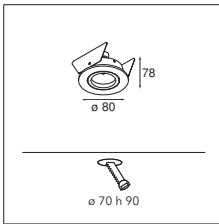

K-0 80 MR16 GE

1X QR-CBC 51 | GX5.3 | MAX. 50W

INSTALLATION ACCESSORIES

10889830 CONBOX 190X192X130X256

12290130 GYPKIT 190X190-Ø70

OPTICAL ACCESSORIES

10280102 BLRING Ø50 HIGH BLACK

alu	10270005
black	10270002
white struc	10270001