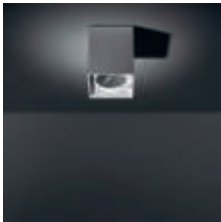

Smart surface box 82 1x LED GI

LUMINAIRE NOT INCL.

! 500mA DRIVER INCLUDED

SMART COMBINATIONS > SEE PAGES 284-293

SMART MASK

12500009 SMART MASK 82 1X- WHITE STRUC

12500032 SMART MASK 82 1X- BLACK STRUC

12500046 SMART MASK 82 1X- GOLD