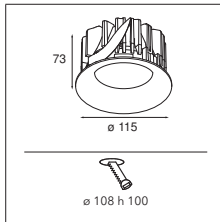

DRIVER > SEE PRODUCT PAGE ON WEBSITE

SMART COMBINATIONS > SEE PAGES 284-293

CONNECTED > SEE GOODIES

INSTALLATION ACCESSORIES

10889830	CONBOX 190X192X130X256
12290530	GYPKIT 190X190 - Ø108
12810230	RECESSED RING Ø127 H100