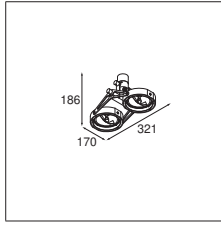

Nomad 2x AR111 GE

2X QR-LP 111 | G53 | MAX. 50W

! BASE FLANGE OPTIONAL
! CAN BE COMBINED WITH M-LED 111

M-LED > SEE BELOW

INSTALLATION ACCESSORIES

10203005	BASE FLANGE Ø90 H3 - ALU
10203009	BASE FLANGE Ø90 H3 - WHITE STRUC
10203032	BASE FLANGE Ø90 H3 - BLACK STRUC
10204005	BASE FLANGE TUBE Ø90 H20 - ALU
10204009	BASE FLANGE TUBE Ø90 H20 - WHITE STRUC
10204032	BASE FLANGE TUBE Ø90 H20 - BLACK STRUC