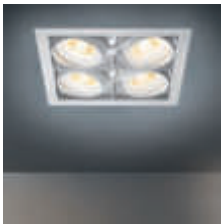

Multiple for 4x LED GE

4X LED (NOT INCL.)

! MUST BE USED WITH M-LED 111

DRIVER > SEE PRODUCT PAGE ON WEBSITE

CONNECTED > SEE GOODIES

M-LED > SEE LEFT PAGE

INSTALLATION ACCESSORIES

10390430 CONBOX 382X387X122X446

10410430 GYPKIT 385X412X325X325