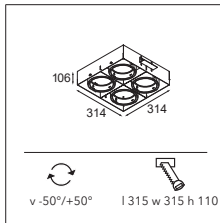

CONNECTED > SEE GOODIES

M-LED > SEE LEFT PAGE

INSTALLATION ACCESSORIES

10430330 CONBOX 492X215X120X570

10450330 RECESSED FRAME MULTIPLETRIMLESS 3X

Multiple trimless for 4x LED GE

4X LED (NOT INCL.)

! MUST BE USED WITH M-LED 111