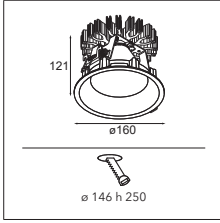

Smart lotis 160 diffuse IP55 LED GE

1X LED ARRAY INCL. 42W

! 3500K ON REQUEST

DRIVER > SEE PRODUCT PAGE ON WEBSITE

SMART COMBINATIONS > SEE PAGES 284-293

CONNECTED > SEE GOODIES