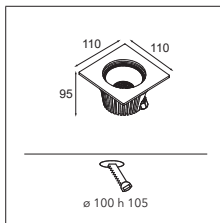

Hipy square 110x110 anti glare IP67 LED GE

1X LED ARRAY INCL 9.2W

! SUITABLE FOR INSTALLATION ≤5KM FROM THE COAST

DRIVER > SEE PRODUCT PAGE ON WEBSITE

CONNECTED > SEE GOODIES

INSTALLATION ACCESSORIES

12349930 CONBOX 115X115X150X251