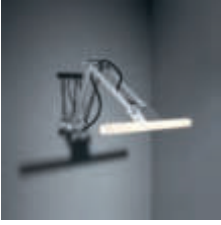

Nomad linestra short S14d

1X L S14D | MAX. 60W

* ONLY WHEN COMBINED WITH INCANDESCENT BULB

! CAN BE USED WITH 70008058 - LINESTRA LED TUBE 300MM 2700K (NOT DIMMABLE)