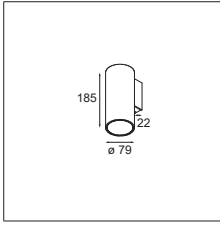

01 — CEILING

02 — JACK

03 — TRACK

04 — WALL

05 — EXTERIOR

06 — PROFILES

07 — GOODIES

Nude wall IP55 1x LED GI