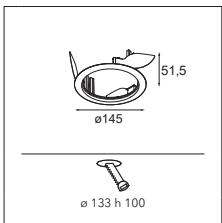

Wink asy 115 LED GE

1X LED ARRAY INCL | 16.2W

! MUST BE USED WITH RECESSED RING OR FLANGE
! LED LIGHT IS INSERTED AT A 30° ANGLE

DRIVER > SEE PRODUCT PAGE ON WEBSITE

CONNECTED > SEE GOODIES

INSTALLATION ACCESSORIES