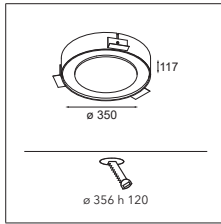

Downnut 350 TL5C GI

1XT16-R 2GX13 55W