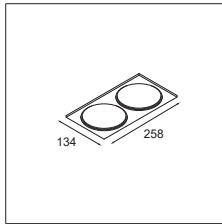

Smart mask 115 2x

LUMINAIRE NOT INCL.

black struc	12810132
gold	12810146
white struc	12810109