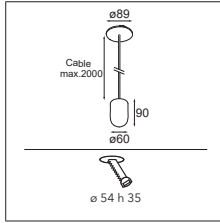

Placebo up LED GE

1X LED MODULE INCL. 6.3W

! MUST BE COMBINED WITH GLASS TUBE OR GLASS BALL (NOT INCLUDED)

DRIVER > SEE PRODUCT PAGE ON WEBSITE

CONNECTED > SEE GOODIES

PLACEBO SHADES > SEE BELOW

OPTICAL ACCESSORIES

12623038	PLACEBO GLASS TUBE UP (46MM) WHITE MATT
12623238	PLACEBO GLASS TUBE UP (130MM) WHITE MATT
12625038	PLACEBO GLASS BALL UP (Ø90MM) WHITE MATT
12625238	PLACEBO GLASS BALL UP (Ø155MM) WHITE MATT