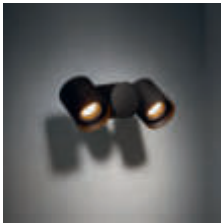

Lowie IP54 2x LED GI

2X HIGH POWER LED INCL. 4W

! NOT SUITABLE FOR INSTALLATION $\leq$ 5KM FROM THE COAST