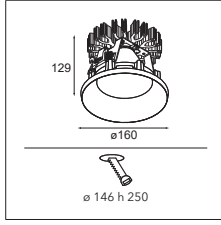

Smart kup 160 diffuse IP55 LED GE

1X LED ARRAY INCL. 42W

! 3500K ON REQUEST

DRIVER > SEE PRODUCT PAGE ON WEBSITE

SMART COMBINATIONS > SEE PAGES 284-293

CONNECTED > SEE GOODIES