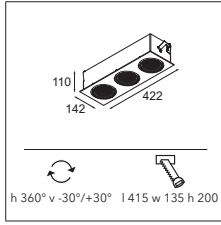

Marcel 3x LED GE

3X LED ARRAY INCL. | 17.2W

DRIVER > SEE PRODUCT PAGE ON WEBSITE

CONNECTED > SEE GOODIES

OPTICAL ACCESSORIES

10212700	TRANSPARENT GLASS Ø79
10212703	SPREADLENS Ø79
10212702	HONEYCOMB Ø79
11949730	REFLECTOR LED Ø80 FLOOD
11949830	REFLECTOR LED Ø80 MEDIUM
11949930	REFLECTOR LED Ø80 SPOT