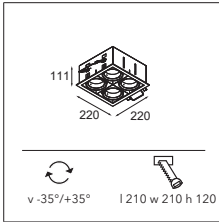

Mini multiple for 4x LED GE

4X LED (NOT INCL.)

! MUST BE USED WITH M-LED 70

DRIVER > SEE PRODUCT PAGE ON WEBSITE

CONNECTED > SEE GOODIES

M-LED > SEE LEFT PAGE

INSTALLATION ACCESSORIES

10400430 CONBOX 357X222X147X421

10420430 GYPKIT 240X387X210X210