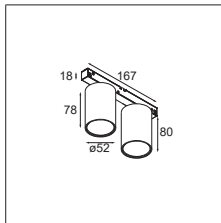

Smart surface tubed 48 track 48V 2x LED GI

LUMINAIRE NOT INCL.

! TO BE COMBINED WITH SMART 48 (+)

TRACK 48V COMPONENTS > SEE PAGES 402-407