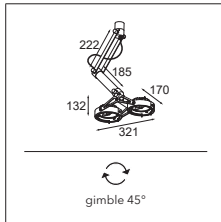

LUMINAIRE OUTPUT & POWER CONSUMPTION (white struc - values per lamp module)

2700K / 20°

822lm/12W

Nomad 2x LED AR111 GI

2X LED MODULE INCL. 12W

CONNECTED > SEE GOODIES

1-10V	2700K / CRI90+	
	20°	45°
alu	12350005	12350105
black	12350002	12350102
white struc	12350009	12350109