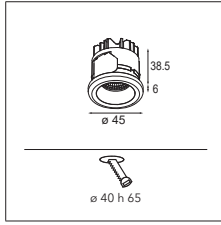

Médard recessed 42 LED GE

1X LED MODULE INCL | 4.4W

DRIVER > SEE PRODUCT PAGE ON WEBSITE

CONNECTED > SEE GOODIES

INSTALLATION ACCESSORIES

10889530 CONBOX 100X123X80X187

12293130 GYPKIT 100X120-Ø40