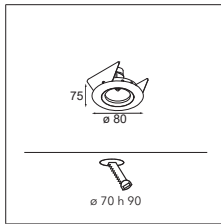

K-2 80 MR16 GE

1X QR-CBC 51 | GX5.3 | MAX. 50W

INSTALLATION ACCESSORIES

10889830 CONBOX 190X192X130X256

12290130 GYPKIT 190X190-Ø70

OPTICAL ACCESSORIES

10280102 BLRING Ø50 HIGH BLACK

alu	10270205
black	10270202
white struc	10270201