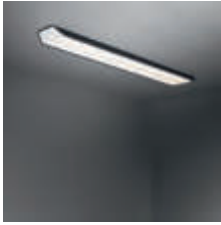

Vaeder LED GI

8X LED LINE INCL. 4W

CONNECTED > SEE GOODIES

Friends of hue

230V

IP20

GWT 650°

4.20KG

DALI/PUSHDIM/1-10V	2700K / CRI90+	3000K / CRI90+	4000K / CRI90+
black struc - black	14080048	14080148	14080248
black struc - white	14080072	14080172	14080272
donkey grey struc - black	14080075	14080175	14080275
donkey grey struc - white	14080074	14080174	14080274
white struc - black	14080029	14080129	14080229
white struc - white	14080073	14080173	14080273

LUMINAIRE OUTPUT & POWER CONSUMPTION (white struc - white)

2700K / 65°	2303lm / 36W
3000K / 65°	2245lm / 36W
4000K / 65°	2669lm / 36W