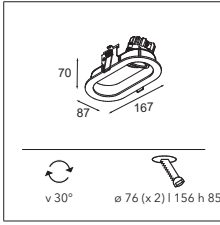

Duell recessed 1x LED GE

1X LED ARRAY INCL. 9.2W

DRIVER > SEE PRODUCT PAGE ON WEBSITE

CONNECTED > SEE GOODIES

INSTALLATION ACCESSORIES

10889830 CONBOX 190X192X130X256

12290930 GYPKIT 190X190 - R38X80