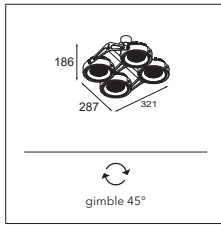

Nomad 111 4x LED GE

4X LED ARRAY INCL. 16.25W

! BASE FLANGE OPTIONAL

DRIVER > SEE PRODUCT PAGE ON WEBSITE

CONNECTED > SEE GOODIES

INSTALLATION ACCESSORIES

10203005 BASE FLANGE Ø90 H3 - ALU

10203009 BASE FLANGE Ø90 H3 - WHITE STRUC

10203032 BASE FLANGE Ø90 H3 - BLACK STRUC

10204005 BASE FLANGE TUBE Ø90 H20 - ALU

10204009 BASE FLANGE TUBE Ø90 H20 - WHITE STRUC

10204032 BASE FLANGE TUBE Ø90 H20 - BLACK STRUC