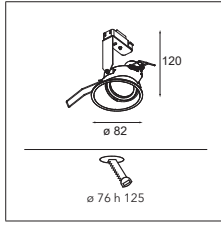

INSTALLATION ACCESSORIES

10889830 CONBOX 190X192X130X256

12290830 GYPKIT 190X190-076