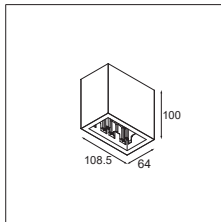

Qbini surface box 2x LED GE

LUMINAIRE NOT INCLUDED

black struc	13120132
white struc	13120109