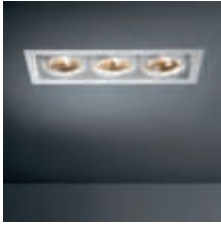

Multiple 3x AR111 GE

3X QR-LP 111 | G53 | MAX. 50W

! CAN BE COMBINED WITH M-LED 111

M-LED > SEE LEFT PAGE

INSTALLATION ACCESSORIES

10390330 CONBOX 228X532X122X292

10410330 GYPKIT 530X257X470X170