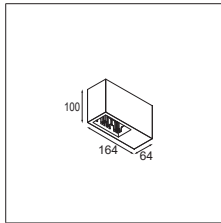

Qbini surface box 2x LED warm dim GI

LUMINAIRE NOT INCLUDED

TRAILING EDGE DIMMABLE	
black struc	13120532
white struc	13120509