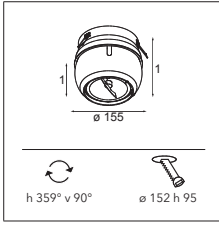

1X LED AR111 (NOT INCL) | GU10 | 15W