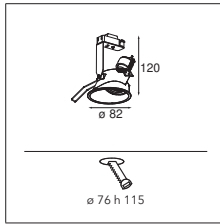

10889830 CONBOX 190X192X130X256

12290830 GYPKIT 190X190-Ø76

alu	10880505
black	10880502
white struc	10880509

Asy lotis 82 GU10

1X QPAR 16 | GU10 | 50W

CONNECTED > SEE GOODIES

INSTALLATION ACCESSORIES

10889830 CONBOX 190X192X130X256