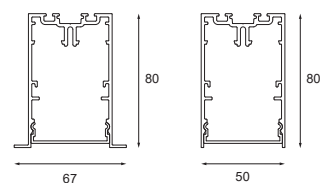

SLD50

POLY OUT

POLY IN

NAKED

HIGH

more info? supermodular.com/en/sld50-naked
supermodular.com/en/sld50-office-compliant
supermodular.com/en/sld50-poly-in
supermodular.com/en/sld50-poly-out
supermodular.com/en/sld50-high
configurator.supermodular.com

SLD50 is a profile family with a lot of versatility, style and the technology to match. Let it take the center stage of your healthcare, office and home office projects. Refine the look with colours and add even more functionality with an adjustable accent light, Eyeball, and an uplight controlled separately. This family offers two solutions to execute human centric lighting (HCL) concepts: tunable white and high intensity LEDs (3600 lumens).

The sexiest member of our gang

With SLD50 naked you can think up your own configuration: different outer and inner profiles in different colour combinations, including champagne, 4 possible mountings, the naked linear LED tubes that come in 3 different lengths and the option to add 1 or 2 accent lights, in the form of our naked Eyeball luminaires. The warm colour options for the inner profiles (gold and champagne) make sure these luminaires are ideal to be used in residential or hospitality settings.

Always aim high

If more powerful light combined with the same brilliant esthetics of SLD50 naked is your desire, SLD50 high fulfills it. Perfect for a space in which users require an extra degree of visual comfort. Its deep recessed light units provide powerful luminance, the perfect fit for an office looking to add architectural feel to its ambiance. Available in SLD50 colours, trimless, in a surface-mounted, suspended and recessed version, and with flange, for the recessed version only.