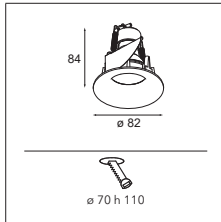

Smart cake 82 GU10

1X LED GU10 INCL. GU10 MAX. 50W

* RESISTIVE DIMMABLE ONLY WHEN USED WITH HALOGEN GU10 LAMP

SMART COMBINATIONS > SEE PAGES 284-293

CONNECTED > SEE GOODIES

INSTALLATION ACCESSORIES

10889830 CONBOX 190X192X130X256

12290130 GYPKIT 190X190-Ø70

12291030 GYPKIT 210X190-2XØ70 R35-88

12500230 SMART RECESSED RING 82