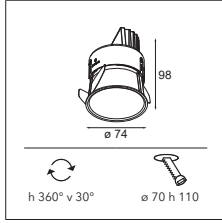

Thimble 74 adjustable LED GE

1X LED ARRAY INCL | 8.1W

DRIVER > SEE PRODUCT PAGE ON WEBSITE

CONNECTED > SEE GOODIES

INSTALLATION ACCESSORIES

11624030	CONBOX 140X250X100X210
11624130	CONBOX 140X400X100X210
12292630	GYPSUM FIBREBOARD 150X150
12292730	GYPSUM FIBREBOARD 300X150
11624430	CONCRETE RING Ø70 STAND CONCRETE BOXES