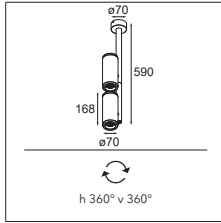

Médard 70 stretched 2x LED GI

2X LED ARRAY INCL | 11W