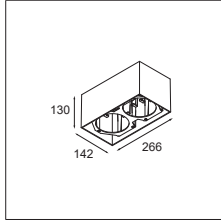

Smart surface box 115 2x LED GE

LUMINAIRE NOT INCL.

DRIVER > SEE PRODUCT PAGE ON WEBSITE

SMART COMBINATIONS > SEE PAGES 284-293

SMART MASK

12810109	SMART MASK 115 2X- WHITE STRUC
12810132	SMART MASK 115 2X- BLACK STRUC
12810146	SMART MASK 115 2X- GOLD