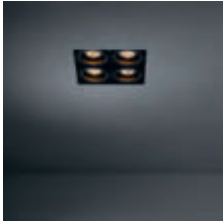

Mini multiple trimless 4x GU10

4X QPAR 16 | GU10 | MAX. 50W

* RESISTIVE DIMMABLE ONLY WHEN USED WITH HALOGEN GU10 LAMP

CONNECTED > SEE GOODIES

INSTALLATION ACCESSORIES

10440430 CONBOX 237X258X130X315

10460430 RECESSED FRAME MINI MULTIPLE TRIMLESS 4X