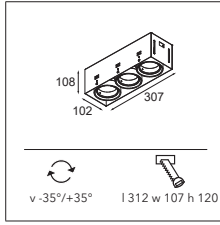

Mini multiple trimless for Smart rings 3x LED GE

3X LED ARRAY INCL. 9.2W

! MUST BE USED WITH SMART FRONTRINGS
! MUST BE USED WITH RECESSED FRAME

DRIVER > SEE PRODUCT PAGE ON WEBSITE

CONNECTED > SEE GOODIES

SMART FRONTRING > SEE LEFT PAGE

INSTALLATION ACCESSORIES

10440730 CONBOX 342X158X130X420

10460730 RECESSED FRAME MINI MULTIPLE TRIMLESS 3X