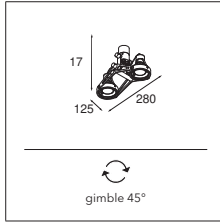

Nomad 2x GU10

2X QPAR 16-20 | GU10 | 50-75W

* RESISTIVE DIMMABLE ONLY WHEN USED WITH HALOGEN GU10 LAMP

! BASE FLANGE OPTIONAL

CONNECTED > SEE GOODIES

INSTALLATION ACCESSORIES

10203005 BASE FLANGE Ø90 H3 - ALU