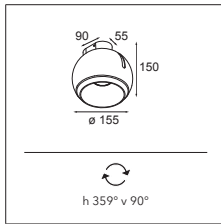

Bolster foot GU10

1X QPAR 16-20 | GU10 | 50W

Friends of hue
⊕
230V
▲ R
IP20
GWT 960°
0.50KG
↕

RESISTIVE DIMMABLE	
black struc	11051632
white struc	11051609

* RESISTIVE DIMMABLE ONLY WHEN USED WITH HALOGEN GU10 LAMP

CONNECTED > SEE GOODIES