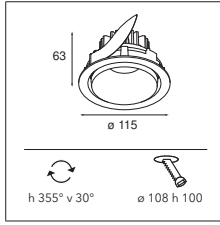

WARM DIM

Smart kup 115 adjustable LED warm dim GE

1X LED ARRAY INCL | 12W

DRIVER > SEE PRODUCT PAGE ON WEBSITE

SMART COMBINATIONS > SEE PAGES 284-293

CONNECTED > SEE GOODIES

INSTALLATION ACCESSORIES

10889830 CONBOX 190X192X130X256

12290530 GYPKIT 190X190-Ø108

12810230 RECESSED RING Ø127 H100