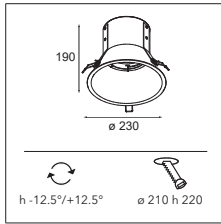

Lotis 230 AR111 GE

1X QR-LP 111 | G53 | MAX. 50W

! CAN BE COMBINED WITH M-LED 111

black	10880202