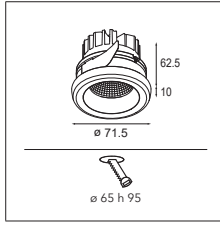

DRIVER > SEE PRODUCT PAGE ON WEBSITE

CONNECTED > SEE GOODIES