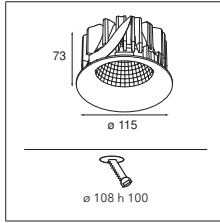

DRIVER > SEE PRODUCT PAGE ON WEBSITE

SMART COMBINATIONS > SEE PAGES 284-293

CONNECTED > SEE GOODIES

INSTALLATION ACCESSORIES

10889830	CONBOX 190X192X130X256
12290530	GYPKIT 190X190 - Ø108
12810230	RECESSED RING Ø127 H100