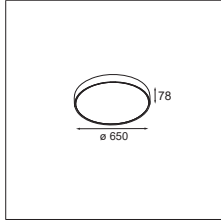

Flat moon 650 ceiling down LED GI

1X MED-POWER LED INCL. 62W

CONNECTED > SEE GOODIES

OPTICAL ACCESSORIES

13289200	FLAT MOON PRISMATIC DIFFUSER 650/670
13289300	FLAT MOON ICE PRISMATIC DIFFUSER 650/670