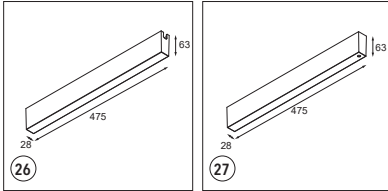

TRACK 48V

SURFACE MOUNTED LED GEAR

13418432	PISTA SURFACE MOUNTED LED GEAR 48V 75W (FOR SURFACE INSTALLATION) BLACK STRUC (26)
13418409	PISTA SURFACE MOUNTED LED GEAR 48V 75W (FOR SURFACE INSTALLATION) WHITE STRUC (26)
13418532	PISTA SURFACE MOUNTED LED GEAR 48V 75W (FOR SUSPENDED INSTALLATION) BLACK STRUC (27)
13418509	PISTA SURFACE MOUNTED LED GEAR 48V 75W (FOR SUSPENDED INSTALLATION) WHITE STRUC (27)
13418832	PISTA SURFACE MOUNTED LED GEAR 48V 150W (FOR SURFACE INSTALLATION) BLACK STRUC (26)
13418809	PISTA SURFACE MOUNTED LED GEAR 48V 150W (FOR SURFACE INSTALLATION) WHITE STRUC (26)
13418932	PISTA SURFACE MOUNTED LED GEAR 48V 150W (FOR SUSPENDED INSTALLATION) BLACK STRUC (27)
13418909	PISTA SURFACE MOUNTED LED GEAR 48V 150W (FOR SUSPENDED INSTALLATION) WHITE STRUC (27)