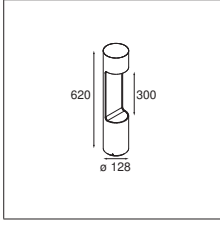

George IP54 GU10

1X QPAR 16 | GU10 | MAX. 35W

! NOT SUITABLE FOR INSTALLATION $\leq$ 5KM FROM THE COAST

INSTALLATION ACCESSORIES

11189802 | EARTH PIN H350