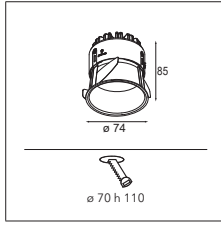

DRIVER > SEE PRODUCT PAGE ON WEBSITE

CONNECTED > SEE GOODIES

INSTALLATION ACCESSORIES

11624030 CONBOX 140X250X100X210

11624130 CONBOX 140X400X100X210

12292630 GYPSUM FIBREBOARD 150X150

12292730 GYPSUM FIBREBOARD 300X150

11624430 CONCRETE RING Ø70 STAND CONCRETE BOXES