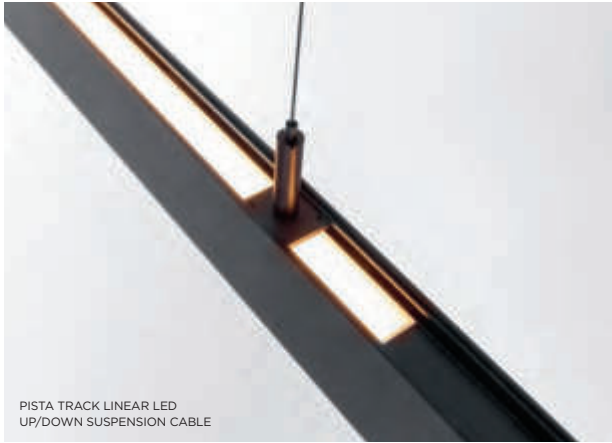

Smart combinations & accessories

SMART 48/48+ - SURFACE TUBED TRACK 48V, TUBED SUSPENSION TRACK 48V						
DESIGN	COLOR	FIX/ADJ.	IP-RATE	TECHNOLOGY	SURFACE TUBED TRACK 48V Ø48 GI 1X/2X	TUBED SUSPENSION TRACK 48V Ø48 GI
Smart cake Smart kup Smart lotis	○ ● ●	fix	IP20	LED		
				LED warm dim		
Smart asy lotis	○ ● ●	fix	IP20	LED		
				LED warm dim		