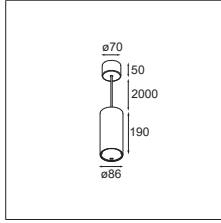

Smart tubed suspension 82 XL LED GI

LUMINAIRE NOT INCL.

! 500mA DRIVER INCLUDED

SMART COMBINATIONS > SEE PAGES 284-293

TRAILING EDGE DIMMABLE	
black struc	12842232
brushed alu	12842224
white struc	12842209
DALI	
black struc	12842432
brushed alu	12842424
white struc	12842409
1-10V/PUSHDIM	
black struc	12842332
brushed alu	12842324
white struc	12842309