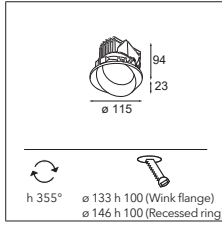

Wink asy 115 LED GE