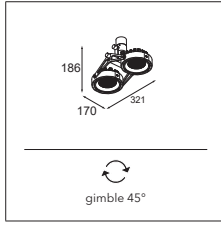

2700K / 20°

822lm/48W

Nomad 111 2x LED GE

2X LED ARRAY INCL. 16.25W

! BASE FLANGE OPTIONAL

DRIVER > SEE PRODUCT PAGE ON WEBSITE

CONNECTED > SEE GOODIES

INSTALLATION ACCESSORIES