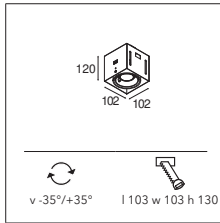

Mini multiple trimless 1x MR16 GE

1X QR-CBC 51 | GU 5.3 | MAX. 50W

INSTALLATION ACCESSORIES

10440130 CONBOX 137X158X130X215

10460130 RECESSED FRAME MINI MULTIPLE TRIMLESS 1X