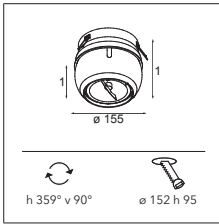

1X QR-LP 111 | G53 | MAX. 50W

! CAN BE COMBINED WITH M-LED 111