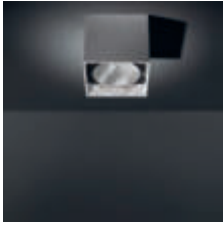

Smart surface box 115 1x LED GE

LUMINAIRE NOT INCL.

DRIVER > SEE PRODUCT PAGE ON WEBSITE

SMART COMBINATIONS > SEE PAGES 284-293

SMART MASK

12810009 SMART MASK 115 1X- WHITE STRUC

12810032 SMART MASK 115 1X- BLACK STRUC

12810046 SMART MASK 115 1X- GOLD