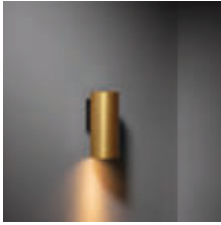

Nude wall 1x LED retrofit

1X LED PAR20 INCL. 5.5W