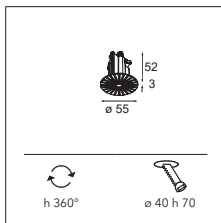

Modupoint LED trimless

LUMINAIRE NOT INCL

! MUST BE USED WITH JACK LED FIXTURES:
MARBULITO > SEE PAGES 332-337
MÉDARD > SEE PAGES 338-343
MINUDE > SEE PAGES 344-349
! MOUNT LED DRIVER REMOTE AND ACCESSIBLE

INSTALLATION ACCESSORIES

13240009	MODUPOINT LED STICK 10CM GE WHITE STRUC
13240032	MODUPOINT LED STICK 10CM GE BLACK STRUC
13240109	MODUPOINT LED STICK 20CM GE WHITE STRUC
13240132	MODUPOINT LED STICK 20CM GE BLACK STRUC
13240209	MODUPOINT LED STICK 30CM GE WHITE STRUC
13240232	MODUPOINT LED STICK 30CM GE BLACK STRUC

n/a	13240400