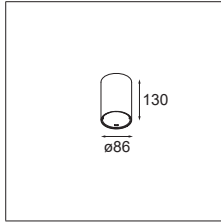

Smart surface tubed 82 large LED GI

LUMINAIRE NOT INCL.

* ONLY WHEN COMBINED WITH SMART 82 LED IP55
! 500mA DRIVER INCLUDED

SMART COMBINATIONS > SEE PAGES 284-293