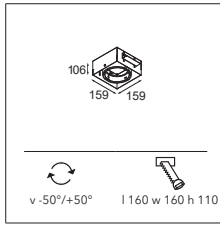

Multiple trimless for 1x LED GE

1X LED (NOT INCL.)

! MUST BE USED WITH M-LED 111

DRIVER > SEE PRODUCT PAGE ON WEBSITE

CONNECTED > SEE GOODIES

M-LED > SEE BELOW

INSTALLATION ACCESSORIES

10430130 CONBOX 194X215X120X272

10450130 RECESSED FRAME MULTIPLE TRIMLESS 1X