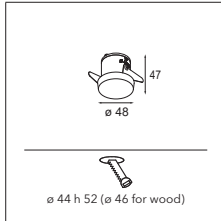

Smart kup 48 LED GE

1X HIGH POWER LED INCL. 1.5W

! 3500K ON REQUEST

DRIVER > SEE PRODUCT PAGE ON WEBSITE

SMART COMBINATIONS > SEE PAGES 284-293

CONNECTED > SEE GOODIES

INSTALLATION ACCESSORIES

10889530 CONBOX 100X123X80X187

12290730 GYPKIT 100X120-Ø45