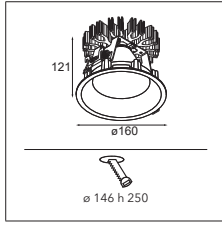

Smart lotis 160 IP55 LED GE

1X LED ARRAY INCL. 42W

! 3500K ON REQUEST

DRIVER > SEE PRODUCT PAGE ON WEBSITE

SMART COMBINATIONS > SEE PAGES 284-293

CONNECTED > SEE GOODIES