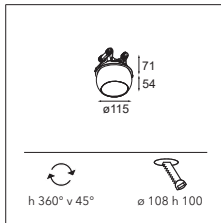

Marbul recessed 115 1x LED warm dim GE

1X LED ARRAY INCL. 12W

! MUST BE COMBINED WITH MAGNETIC REFLECTOR

DRIVER > SEE PRODUCT PAGE ON WEBSITE

CONNECTED > SEE GOODIES

OPTICAL ACCESSORIES

10219330	MAGNETIC REFLECTOR Ø82 LED WARM DIM 25° ALU
10219430	MAGNETIC REFLECTOR Ø82 LED WARM DIM 40° ALU
10219830	MAGNETIC REFLECTOR Ø82 LED WARM DIM 40° CHAMPAGNE
10219630	MAGNETIC REFLECTOR Ø82 LED WARM DIM 40° GOLD

INSTALLATION ACCESSORIES

10889830	CONBOX 190X192X130X256
12290530	GYPKIT 190X190-Ø108