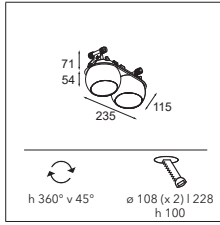

Marbul recessed 115 2x LED GE

2X LED ARRAY INCL. 8.9W

! MUST BE COMBINED WITH MAGNETIC REFLECTOR

DRIVER > SEE PRODUCT PAGE ON WEBSITE

CONNECTED > SEE GOODIES

OPTICAL ACCESSORIES

10216830	MAGNETIC REFLECTOR Ø82 LED 10° ALU
10216930	MAGNETIC REFLECTOR Ø82 LED 10° CHAMPAGNE
10217030	MAGNETIC REFLECTOR Ø82 LED 10° GOLD
10217130	MAGNETIC REFLECTOR Ø82 LED 25° ALU
10217230	MAGNETIC REFLECTOR Ø82 LED 25° CHAMPAGNE
10217330	MAGNETIC REFLECTOR Ø82 LED 25° GOLD
10217430	MAGNETIC REFLECTOR Ø82 LED 40° ALU
10217530	MAGNETIC REFLECTOR Ø82 LED 40° CHAMPAGNE
10217630	MAGNETIC REFLECTOR Ø82 LED 40° GOLD

INSTALLATION ACCESSORIES

10390130	CONBOX 183X312X122X247
12291530	GYPKIT 310X212 - 2XØ108 R54X120