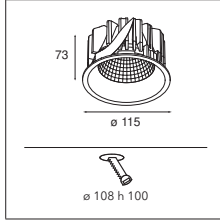

Smart lotis 115 LED GE

1X LED ARRAY INCL | 16.25W

! 3500K ON REQUEST

DRIVER > SEE PRODUCT PAGE ON WEBSITE

SMART COMBINATIONS > SEE PAGES 284-293

CONNECTED > SEE GOODIES

INSTALLATION ACCESSORIES

10889830 CONBOX 190X192X130X256

12290530 GYPKIT 190X190 - Ø108

12810230 RECESSED RING Ø127 H100