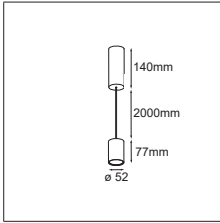

Smart tubed suspension 48 LED GI

LUMINAIRE NOT INCL.

! 500mA DRIVER INCLUDED

SMART COMBINATIONS > SEE PAGES 284-293