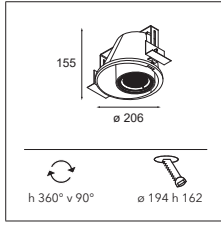

Chapeau 206 LED GE

1X LED ARRAY INCL. 16.2W

DRIVER > SEE PRODUCT PAGE ON WEBSITE

CONNECTED > SEE GOODIES

OPTICAL ACCESSORIES

11949730 REFLECTOR LED Ø80 FLOOD

11949930 REFLECTOR LED Ø80 SPOT