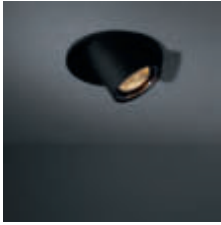

Chapeau 206 LED GE

1X LED ARRAY INCL. 16.2W

DRIVER > SEE PRODUCT PAGE ON WEBSITE

CONNECTED > SEE GOODIES

OPTICAL ACCESSORIES

11949730 REFLECTOR LED Ø80 FLOOD

11949930 REFLECTOR LED Ø80 SPOT