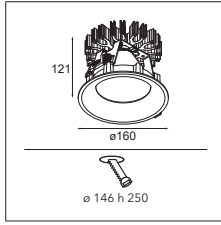

INSTALLATION ACCESSORIES

10889830 CONBOX 190X192X130X256

12290530 GYPKIT 190X190-Ø108

12810230 RECESSED RING Ø127 H100

RESISTIVE DIMMABLE	
black struc	12772032
gold	12772046
white struc	12772009

Smart cake 160 IP55 LED GE