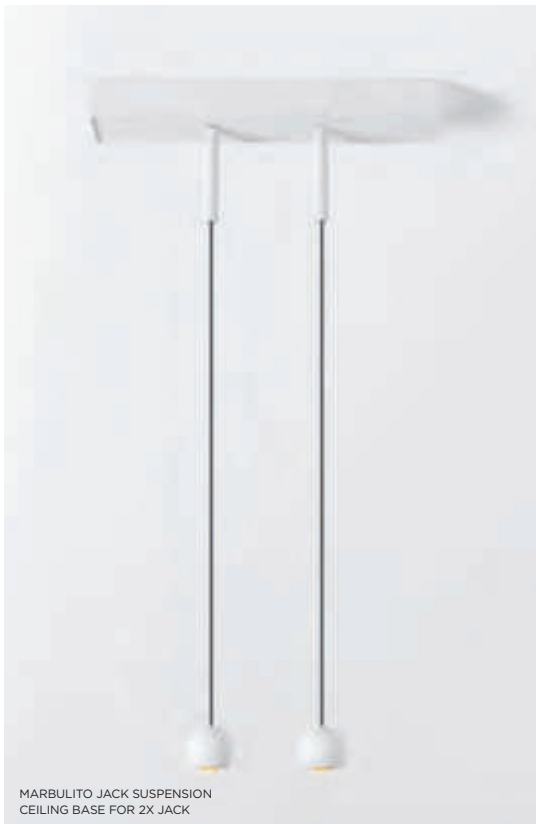

MARBULITO JACK
CEILING BASE FOR 2X JACK

MARBULITO JACK
MODUPOINT LED TRIMLESS
MODUPOINT STICK 30CM

MARBULITO JACK SUSPENSION
CEILING BASE FOR 2X JACK