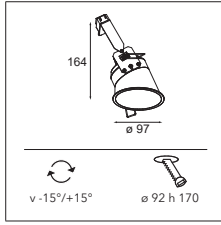

Asy lotis 97 adjustable MR16 GE

1X QR-CBC 51 | GX5.3 | 50W

INSTALLATION ACCESSORIES

12290330 GYPKIT190X190-Ø92