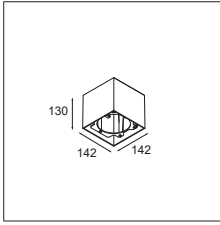

Smart surface box 115 1x LED GE

LUMINAIRE NOT INCL.

DRIVER > SEE PRODUCT PAGE ON WEBSITE

SMART COMBINATIONS > SEE PAGES 284-293

SMART MASK

12810009 SMART MASK 115 1X- WHITE STRUC

12810032 SMART MASK 115 1X- BLACK STRUC

12810046 SMART MASK 115 1X- GOLD