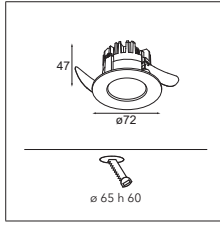

DRIVER > SEE PRODUCT PAGE ON WEBSITE

CONNECTED > SEE GOODIES

K-SET > SEE BELOW (MORE INFO SEE PAGES 70-75)

INSTALLATION ACCESSORIES

10490330 CONBOX 112X172X100X236

12291330 GYPKIT 170X112-Ø65