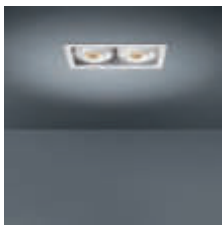

Mini multiple for 2x LED GE

2X LED (NOT INCL.)

! MUST BE USED WITH M-LED 70

DRIVER > SEE PRODUCT PAGE ON WEBSITE

CONNECTED > SEE GOODIES

M-LED > SEE BELOW

INSTALLATION ACCESSORIES

10400230 CONBOX 257X222X147X321

10420230 GYPKIT 240X287X210X110