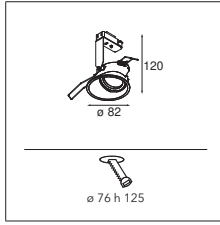

INSTALLATION ACCESSORIES

10889830 CONBOX 190X192X130X256

12290830 GYPKIT 190X190-Ø76