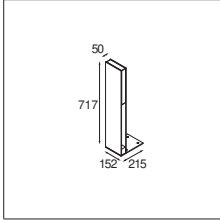

Portfolio 0.2 IP54 LED

2X LED ARRAY 230V INCL. | 4.3W

! NOT SUITABLE FOR INSTALLATION ≤5KM FROM THE COAST

	230V		IP54	GWT 960°	4.27KG	▼

TRAILING EDGE DIMMABLE	2700K / CR190+
black struc	12831132

LUMINAIRE OUTPUT & POWER CONSUMPTION (black struc)

2700K 138lm / 8.6W

01 — CEILING

02 — JACK

03 — TRACK

04 — WALL

05 — EXTERIOR

06 — PROFILES

07 — GOODIES