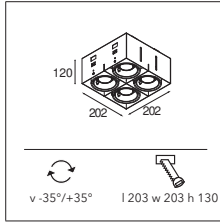

Mini multiple trimless 4x GU10

4X QPAR 16 | GU10 | MAX. 50W

* RESISTIVE DIMMABLE ONLY WHEN USED WITH HALOGEN GU10 LAMP

CONNECTED > SEE GOODIES

INSTALLATION ACCESSORIES

10440430 CONBOX 237X258X130X315

10460430 RECESSED FRAME MINI MULTIPLE TRIMLESS 4X