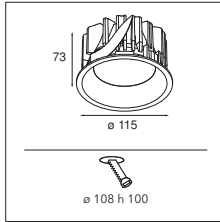

Smart lotis 115 IP54 LED GE

1X LED ARRAY INCL | 16.25W

! 3500K ON REQUEST

DRIVER > SEE PRODUCT PAGE ON WEBSITE

SMART COMBINATIONS > SEE PAGES 284-293

CONNECTED > SEE GOODIES

INSTALLATION ACCESSORIES

10889830 CONBOX 190X192X130X256

12290530 GYPKIT 190X190 - Ø108

12810230 RECESSED RING Ø127 H100