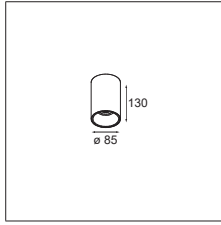

Lotis tubed surface LED retrofit

1X LED GU10 INCL | 5.5W