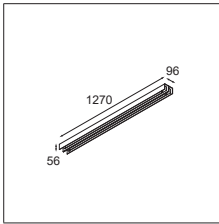

United (1274mm) 2x LED GI

8X LEDLINE INCL. 4.5W

CONNECTED > SEE GOODIES

INSTALLATION ACCESSORIES

13392109 UNITED COVER (1274MM) 2X WHITE STRUC

13392132 UNITED COVER (1274MM) 2X BLACK STRUC

11065209 TWIN SUSPENSION KIT 4M 3X 0.75 (2 CABLES) - WHITE STRUC

11065232 TWIN SUSPENSION KIT 4M 3X 0.75 (2 CABLES) - BLACK STRUC

11065409 TWIN SUSPENSION KIT 4M 5X 0.75 (2 CABLES) - WHITE STRUC

11065432 TWIN SUSPENSION KIT 4M 5X 0.75 (2 CABLES) - BLACK STRUC