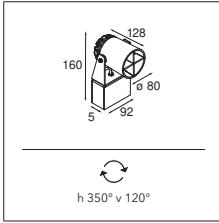

Julien round foot IP54 LED GI

1X HIGH POWER LED INCL. 4W

! NOT SUITABLE FOR INSTALLATION $\leq$ 5KM FROM THE COAST