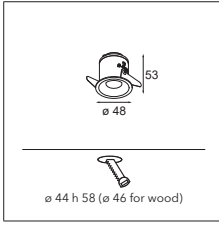

Smart cake 48 IP55 LED GE

1X HIGH POWER LED INCL. 1.5W

! 3500K ON REQUEST

DRIVER > SEE PRODUCT PAGE ON WEBSITE

SMART COMBINATIONS > SEE PAGES 284-293

CONNECTED > SEE GOODIES

INSTALLATION ACCESSORIES

10889530 CONBOX 100X123X80X187

12290730 GYPKIT 100X120-Ø45