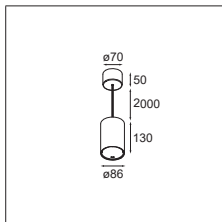

Smart tubed suspension 82 large LED GI

LUMINAIRE NOT INCL.

! 500mA DRIVER INCLUDED

SMART COMBINATIONS > SEE PAGES 284-293