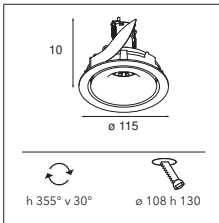

Smart cake 115 adjustable GU10

1X LED GU10 INCL | GU10 | MAX. 50W

* RESISTIVE DIMMABLE ONLY WHEN USED WITH HALOGEN GU10 LAMP

SMART COMBINATIONS > SEE PAGES 284-293

CONNECTED > SEE GOODIES

INSTALLATION ACCESSORIES

10889830 CONBOX 190X192X130X256

12290530 GYPKIT 190X190-Ø108

12810230 RECESSED RING Ø127 H100