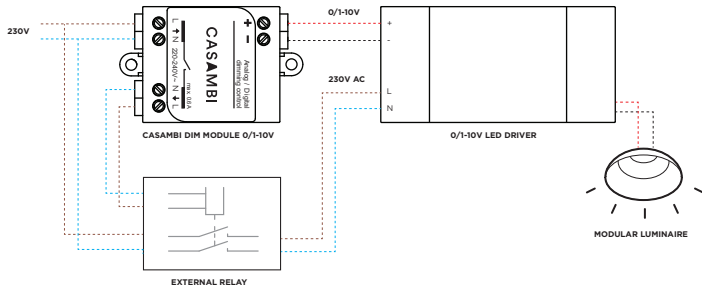

0/1-10V DIMMABLE