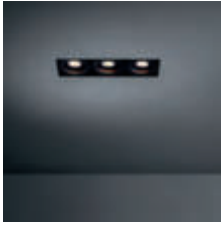

Mini multiple trimless 3x LED retrofit

3X LED GU10 INCL | 5.5W

CONNECTED > SEE GOODIES

INSTALLATION ACCESSORIES

10440730 CONBOX 342X158X130X420

10460730 RECESSED FRAME MINI MULTIPLE TRIMLESS 3X