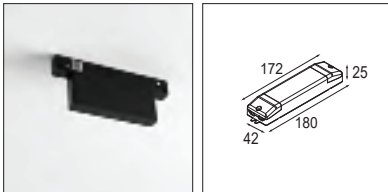

CASAMBI DIM MODULE (MORE INFO SEE PAGE 591)

13470232	CASAMBI TRACK 48V DIM MODULE BLACK STRUC
13470209	CASAMBI TRACK 48V DIM MODULE WHITE STRUC
13470302	CASAMBI TRACK 48V REMOTE DIM MODULE

Driver specs. - constant voltage 48V

Reference	12408630	12408730	12407530	12408430
Dimensions (LxWxH)	300x40x30	180x52x30	125x63.5x123.6	125x83x126
Input	220-240V 50/60Hz	220-240V 50/60Hz	90-264V 50/60Hz	90-264V 50/60Hz
Ambient temperature	-15°C to +45°C	-15°C to +45°C	-40°C to +70°C	-40°C to +70°C
Power factor (max)	0.95	0.95	0.70	0.70
Dim	NOT DIMMABLE	NOT DIMMABLE	NOT DIMMABLE	NOT DIMMABLE
Max drivers on MCB 16A type B*	15	15	8	8
Output voltage / Power range	48V / 0-120W	48V / 0-75W	48V / 0-120W (DIN RAIL)	48V / 0-240W (DIN RAIL)

Reference	12408930	12409030
Dimensions (LxWxH)	244x68x39	252x90x44
Input	90-305V 50/60Hz	90-305V 50/60Hz
Ambient temperature	-40°C to +90°C	-40°C to +90°C
Power factor (max)	0.95	0.95
Dim	NOT DIMMABLE	NOT DIMMABLE
Max drivers on MCB 16A type B*	2	1
Output voltage / Power range	48V / 0-240W	48V / 0-320W