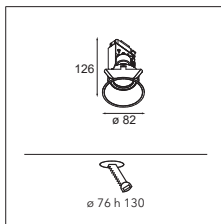

Lotis 82 concrete GU10

1X QPAR 16 | GU10 | MAX. 50W

* RESISTIVE DIMMABLE ONLY WHEN USED WITH HALOGEN GU10 LAMP

CONNECTED > SEE GOODIES

RESISTIVE DIMMABLE	
black	12561002
white struc	12561009

REQUIRED PARTS