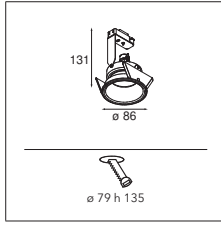

Lotis 86 IP55 MR16 GE

1X QR-CBC 51 | GX5.3 | MAX. 50W

INSTALLATION ACCESSORIES

12290230 GYPKIT190X190-Ø80