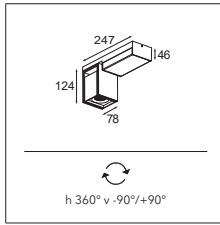

TRAILING EDGE DIMMABLE	2700K / CRI90+		3000K / CRI90+	
	25°	40°	25°	40°
black struc - black struc	12826056	12826156	12828056	12828156
black struc - brushed alu	12826062	12826162	12828062	12828162
black struc - chrome	12826064	12826164	12828064	12828164
black struc - smoked bronze	12826067	12826167	12828067	12828167
white struc - brushed alu	12826061	12826161	12828061	12828161
white struc - chrome	12826063	12826163	12828063	12828163
white struc - smoked bronze	12826066	12826166	12828066	12828166
white struc - white struc	12826009	12826109	12828009	12828109

1-10V/PUSHDIM	2700K / CRI90+		3000K / CRI90+	
	25°	40°	25°	40°
black struc - black struc	12825056	12825156	12827056	12827156
black struc - brushed alu	12825062	12825162	12827062	12827162
black struc - chrome	12825064	12825164	12827064	12827164
black struc - smoked bronze	12825067	12825167	12827067	12827167
white struc - brushed alu	12825061	12825161	12827061	12827161
white struc - chrome	12825063	12825163	12827063	12827163
white struc - smoked bronze	12825066	12825166	12827066	12827166
white struc - white struc	12825009	12825109	12827009	12827109

LUMINAIRE OUTPUT & POWER CONSUMPTION (white struc - white struc)

2700K / 25°

1257lm / 19W

3000K / 25°

1233lm / 19W

CONNECTED > SEE GOODIES

WARM DIM