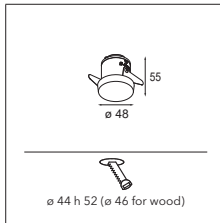

Smart kup 48 IP55 LED warm dim GE

1X LED ARRAY INCL. 4W

DRIVER > SEE PRODUCT PAGE ON WEBSITE

SMART COMBINATIONS > SEE PAGES 284-293

CONNECTED > SEE GOODIES

INSTALLATION ACCESSORIES

10889530 CONBOX 100X123X80X187

12290730 GYPKIT 100X120-045