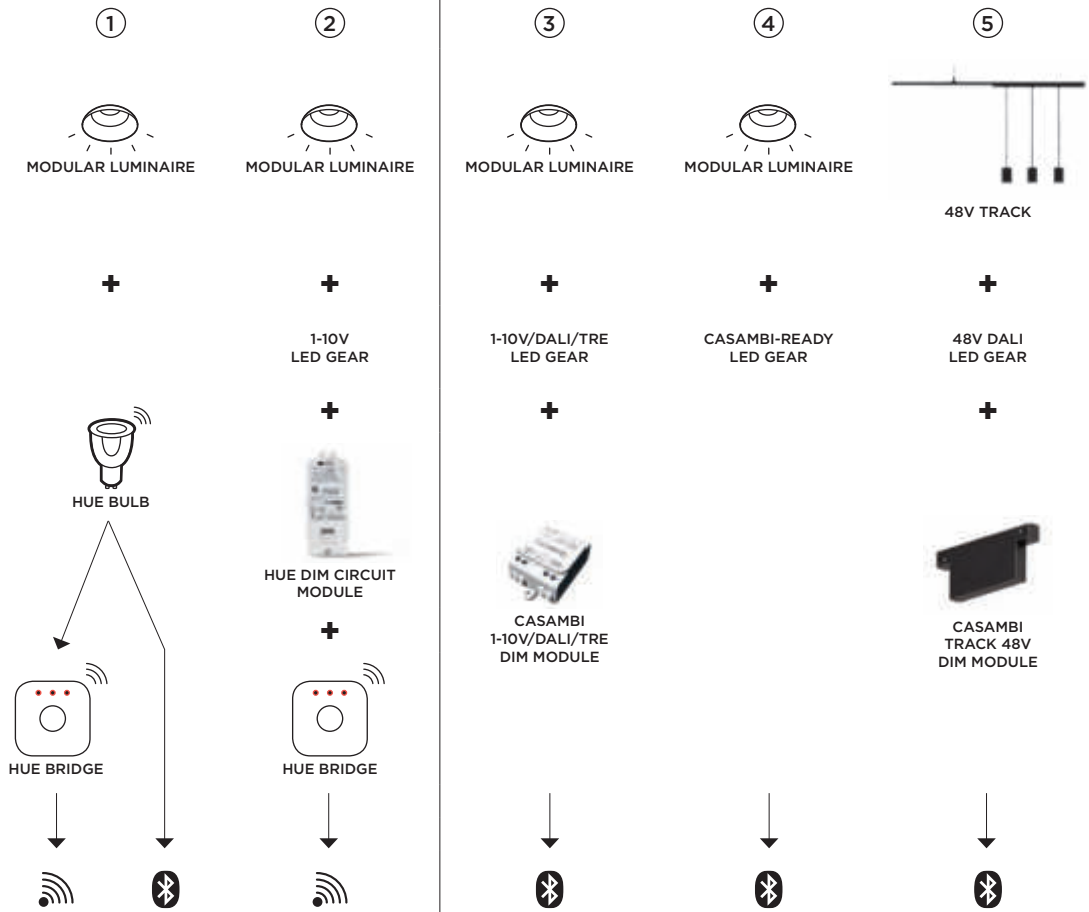

Choosing a connected technology

What do you have in mind?

Here are a few tips to help you decide what you need.

CASAMBI

Creating a smart room (1)

Your project is a room with installed luminaires (with GU10 or E27 sockets) without the possibility to change wiring in order to dim your lights. Hue offers connected-ready bulbs, compatible with Bluetooth and Wifi, which you can simply screw in existing luminaires. Just install the app - and create a connection with Hue Bridge if you want to connect via Wifi - and voila. Many of our loved residential luminaires such as Smart, Lotis, Nomad, Duell, and our latest, Tulip, can be retrofitted to incorporate smart lighting.