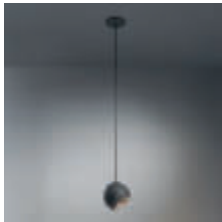

Marbul suspension adjustable LED warm dim GE

1X LED ARRAY INCL. 12W

! MUST BE COMBINED WITH MAGNETIC REFLECTOR

DRIVER > SEE PRODUCT PAGE ON WEBSITE

CONNECTED > SEE GOODIES

OPTICAL ACCESSORIES

10219330	MAGNETIC REFLECTOR Ø82 LED WARM DIM 25° ALU
10219430	MAGNETIC REFLECTOR Ø82 LED WARM DIM 40° ALU
10219830	MAGNETIC REFLECTOR Ø82 LED WARM DIM 40° CHAMPAGNE
10219630	MAGNETIC REFLECTOR Ø82 LED WARM DIM 40° GOLD