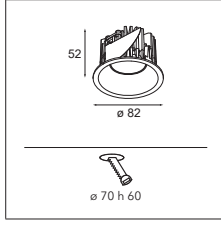

Smart lotis 82 LED GE

1X LED ARRAY INCL. 9.2W

! 3500K ON REQUEST

DRIVER > SEE PRODUCT PAGE ON WEBSITE

SMART COMBINATIONS > SEE PAGES 284-293

CONNECTED > SEE GOODIES

INSTALLATION ACCESSORIES

10889830 CONBOX 190X192X130X256

12290130 GYPKIT 190X190-Ø70

12291030 GYPKIT 210X190-2XØ70 R35-88

12500230 SMART RECESSED RING 82