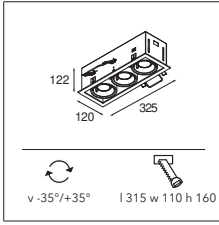

Mini multiple 3x LED retrofit

3X LED GU10 INCL | 5.5W

CONNECTED > SEE GOODIES

INSTALLATION ACCESSORIES

10400330 CONBOX257X327X147X321

10420330 GYPKIT345X287X315X110