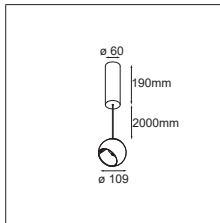

Marbul suspension adjustable LED warm dim GI

1X LED ARRAY INCL. 12W

! MUST BE COMBINED WITH MAGNETIC REFLECTOR

OPTICAL ACCESSORIES

10219330	MAGNETIC REFLECTOR Ø82 LED WARM DIM 25° ALU
10219430	MAGNETIC REFLECTOR Ø82 LED WARM DIM 40° ALU
10219830	MAGNETIC REFLECTOR Ø82 LED WARM DIM 40° CHAMPAGNE
10219630	MAGNETIC REFLECTOR Ø82 LED WARM DIM 40° GOLD