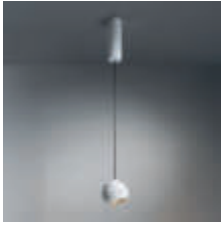

Marbul suspension adjustable LED GI

1X LED ARRAY INCL. 9.3W

! MUST BE COMBINED WITH MAGNETIC REFLECTOR

CONNECTED > SEE GOODIES

OPTICAL ACCESSORIES

10216830	MAGNETIC REFLECTOR Ø82 LED 10° ALU
10216930	MAGNETIC REFLECTOR Ø82 LED 10° CHAMPAGNE
10217030	MAGNETIC REFLECTOR Ø82 LED 10° GOLD
10217130	MAGNETIC REFLECTOR Ø82 LED 25° ALU
10217230	MAGNETIC REFLECTOR Ø82 LED 25° CHAMPAGNE
10217330	MAGNETIC REFLECTOR Ø82 LED 25° GOLD
10217430	MAGNETIC REFLECTOR Ø82 LED 40° ALU
10217530	MAGNETIC REFLECTOR Ø82 LED 40° CHAMPAGNE
10217630	MAGNETIC REFLECTOR Ø82 LED 40° GOLD