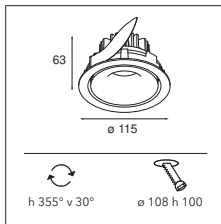

Smart cake 115 adjustable LED GE

1X LED ARRAY INCL 9.2W

! 3500K ON REQUEST

DRIVER > SEE PRODUCT PAGE ON WEBSITE

SMART COMBINATIONS > SEE PAGES 284-293

CONNECTED > SEE GOODIES

INSTALLATION ACCESSORIES

10889830 CONBOX 190X192X130X256

12290530 GYPKIT 190X190 - Ø108

12810230 RECESSED RING Ø127 H100