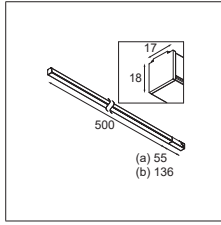

Pista track 48V LED linear (500mm) GI

1X LED-STRIP INCL. 8.5W

CONNECTED > SEE GOODIES

TRACK 48V COMPONENTS > SEE PAGES 402-407