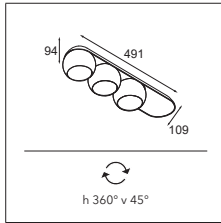

Marbul 3x LED GI

3X LED ARRAY INCL. 4W

! MUST BE COMBINED WITH MAGNETIC REFLECTOR

CONNECTED > SEE GOODIES

OPTICAL ACCESSORIES > SEE ABOVE