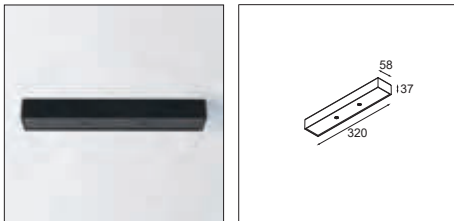

Ceiling base 320x58 GI for 2x jack

LUMINAIRE NOT INCL.

! MUST BE USED WITH JACK LED FIXTURES:
MARBULITO > SEE PAGES 332-337
MÉDARD > SEE PAGES 338-343
MINUDE > SEE PAGES 344-349
! 500mA DRIVER INCLUDED (*WARM DIM 350mA)

INSTALLATION ACCESSORIES

13240009	MODUPOINT LED STICK 10CM GE WHITE STRUC
13240032	MODUPOINT LED STICK 10CM GE BLACK STRUC
13240109	MODUPOINT LED STICK 20CM GE WHITE STRUC
13240132	MODUPOINT LED STICK 20CM GE BLACK STRUC
13240209	MODUPOINT LED STICK 30CM GE WHITE STRUC
13240232	MODUPOINT LED STICK 30CM GE BLACK STRUC
13496009	BACKPLATE 352X90 WHITE STRUC

TRAILING EDGE DIMMABLE		WARM DIM
black struc	13490032	13490132
white struc	13490009	13490109
1-10V		
black struc	13490232	13490332
white struc	13490209	13490309
DALI/PUSHDIM		
black struc	13490432	13490532
white struc	13490409	13490509
CASAMBI		
black struc	13493032	13493132
white struc	13493009	13493109