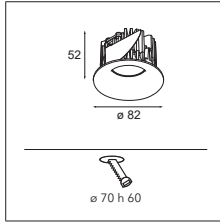

Smart cake 82 IP55 LED GE

1X LED ARRAY INCL | 9.2W

! 3500K ON REQUEST

DRIVER > SEE PRODUCT PAGE ON WEBSITE

SMART COMBINATIONS > SEE PAGES 284-293

CONNECTED > SEE GOODIES

INSTALLATION ACCESSORIES

10889830	CONBOX 190X192X130X256
12290130	GYPKIT 190X190-Ø70
12291030	GYPKIT 210X190-2XØ70 R35-88
12500230	SMART RECESSED RING 82