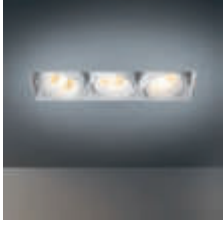

Multiple trimless for 3x LED GE

3X LED (NOT INCL.)

! MUST BE USED WITH M-LED 111

DRIVER > SEE PRODUCT PAGE ON WEBSITE

CONNECTED > SEE GOODIES

M-LED > SEE LEFT PAGE

INSTALLATION ACCESSORIES

10430330 CONBOX 492X215X120X570

10450330 RECESSED FRAME MULTIPLETRIMLESS 3X