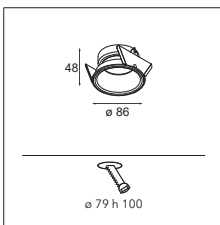

WARM DIM

Lotis 86 IP55 for LED GE

1X LED (NOT INCL.)

! MUST BE USED WITH M-LED 50

DRIVER > SEE PRODUCT PAGE ON WEBSITE

CONNECTED > SEE GOODIES

M-LED > SEE BELOW

INSTALLATION ACCESSORIES

10889830 CONBOX 190X192X130X256

12290230 GYPKIT 190X190-Ø80