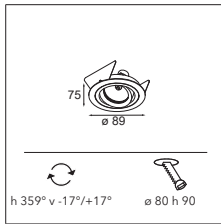

K-3 89 MR16 GE

1X QR-CBC 51 | GX5.3 | MAX. 50W

INSTALLATION ACCESSORIES

10889830 CONBOX 190X192X130X256

12290230 GYPKIT 190X190-Ø80

OPTICAL ACCESSORIES

10280102 BLRING Ø50 HIGH BLACK