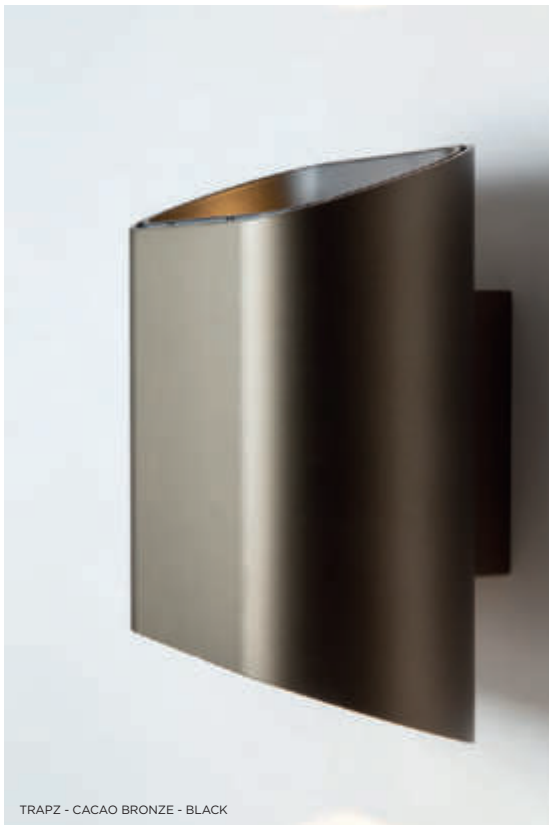

05 — EXTERIOR

06 — PROFILES

07 — GOODIES

TRAPZ - BLACK STRUC - GOLD

TRAPZ - SILKY GREY - CHAMPAGNE

TRAPZ - CACAO BRONZE - BLACK

Trapz LED 500lm GI

2X LED ARRAY INCL. 4.5W