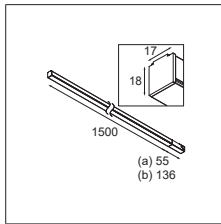

Pista track 48V LED linear (1500mm) GI

1X LED-STRIP INCL. 25.5W

CONNECTED > SEE GOODIES

TRACK 48V COMPONENTS > SEE PAGES 402-407