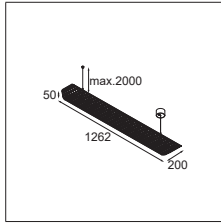

LUMINAIRE OUTPUT & POWER CONSUMPTION (white struc - white)

2700K / 65°	2303lm / 36W
3000K / 65°	2245lm / 36W
4000K / 65°	2669lm / 36W

Vaeder suspension (power feed surface) LED GI

8X LED LINE INCL. 4W

CONNECTED > SEE GOODIES