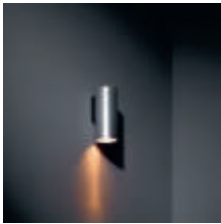

Nude wall 1x PAR20

1X QPAR 20 E27 MAX. 50W