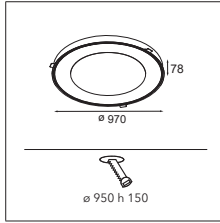

DALI/PUSHDIM	2700K / CRI90+	3000K / CRI90+	4000K / CRI90+
black struc	13383332	13383432	13383532
white struc	13383309	13383409	13383509

1-10V	2700K / CRI90+	3000K / CRI90+	4000K / CRI90+
black struc	13383032	13383132	13383232
white struc	13383009	13383109	13383209

LUMINAIRE OUTPUT & POWER CONSUMPTION

(white struc)

⁽¹⁾ DALI/PUSHDIM

⁽²⁾ 1-10V

2700K	5624lm / ⁽¹⁾77W / ⁽²⁾78W
3000K	5451lm / ⁽¹⁾77W / ⁽²⁾78W
4000K	6191lm / ⁽¹⁾77W / ⁽²⁾78W

CONNECTED > SEE GOODIES

01 — CEILING

02 — JACK

03 — TRACK

04 — WALL

05 — EXTERIOR

06 — PROFILES

07 — GOODIES