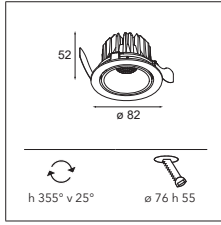

Smart lotis 82 adjustable LED GE

1X LED ARRAY INCL. 9.2W

! 3500 ON REQUEST

DRIVER > SEE PRODUCT PAGE ON WEBSITE

SMART COMBINATIONS > SEE PAGES 284-293

CONNECTED > SEE GOODIES

INSTALLATION ACCESSORIES

10889830 CONBOX 190X192X130X256

12290830 GYPKIT 190X190-Ø76

12500230 SMART RECESSED RING 82