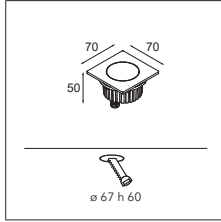

Hipy square 70x70 anti glare IP67 LED GE

1X LED ARRAY INCL. 3.1W

! SUITABLE FOR INSTALLATION ≤5KM FROM THE COAST

DRIVER > SEE PRODUCT PAGE ON WEBSITE

CONNECTED > SEE GOODIES

INSTALLATION ACCESSORIES

12379730 RENOVATION CONBOX 75X73X151

12379930 CONBOX 145X75X95