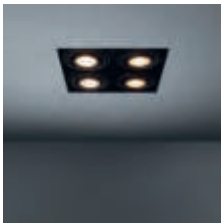

Mini multiple trimless for 4x LED GE

4X LED (NOT INCL.)

! MUST BE USED WITH M-LED 70

DRIVER > SEE PRODUCT PAGE ON WEBSITE

CONNECTED > SEE GOODIES

M-LED > SEE LEFT PAGE

INSTALLATION ACCESSORIES

10440430 CONBOX 237X258X130X315

10460430 RECESSED FRAME MINI MULTIPLE TRIMLESS 4X