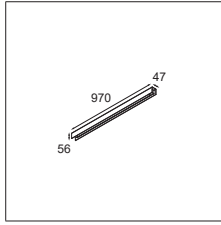

United (974mm) 1x LED GI

3X LEDLINE INCL. 4.5W

CONNECTED > SEE GOODIES

INSTALLATION ACCESSORIES

13395009 UNITED COVER(974MM) 1XWHITE STRUC

13395032 UNITED COVER(974MM) 1XBLACK STRUC

11060709 SUSPENSION KIT 4M - 3X 0.75 (2 CABLES) - WHITE STRUC

11060732 SUSPENSION KIT 4M - 3X 0.75 (2 CABLES) - BLACK STRUC

11061709 SUSPENSION KIT 4M - 5X 0.75 (2 CABLES) - WHITE STRUC

11061732 SUSPENSION KIT 4M - 5X 0.75 (2 CABLES) - BLACK STRUC