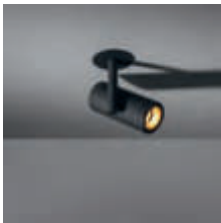

Médard 42 semi-recessed LED warm dim GE

1X LED ARRAY INCL | 6W

DRIVER > SEE PRODUCT PAGE ON WEBSITE

CONNECTED > SEE GOODIES