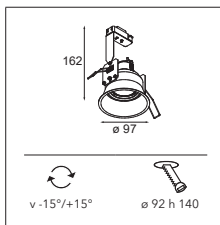

Lotis 97 adjustable MR16 GE

1X QR-CBC 51 | GX5.3 | MAX. 50W

INSTALLATION ACCESSORIES

12290330 GYPKIT 190X190-Ø92

alu	10881205
black	10881202
white struc	10881209

Lotis 97 adjustable GU10

1X QPAR 16 | GU10 | MAX. 50W