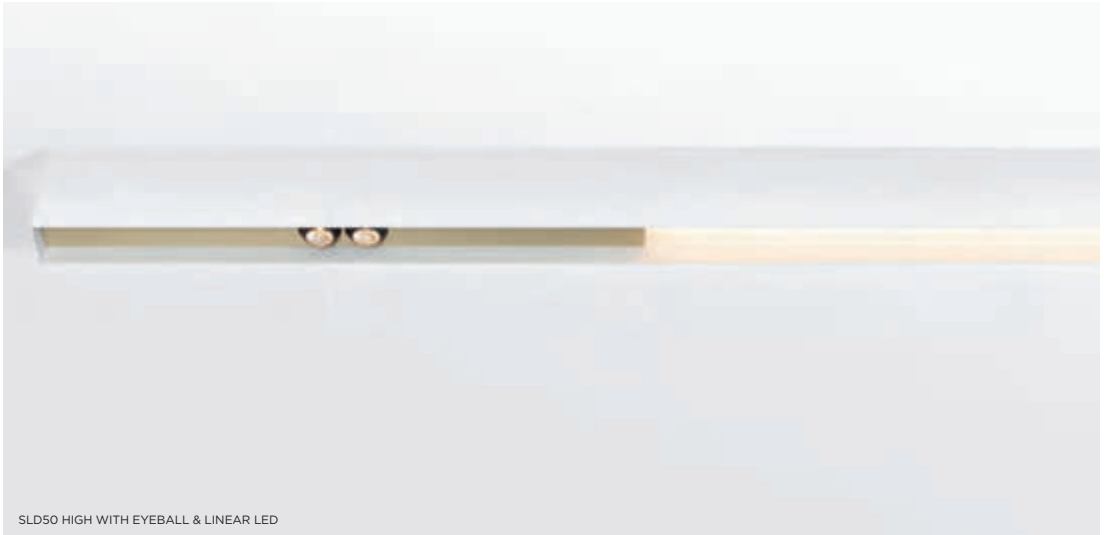

05 — EXTERIOR

06 — PROFILES

07 — GOODIES

MP78
PRIVATE RESIDENCE, CHAAM (NL)
DOEN
(IMAGE JORIS LUIJK)

SLD50 WITH EYEBALL & FORTIMO LEDLINE

SLD50 NAKED WITH EYEBALL & LINEAR LED

SLD50 HIGH WITH EYEBALL & LINEAR LED