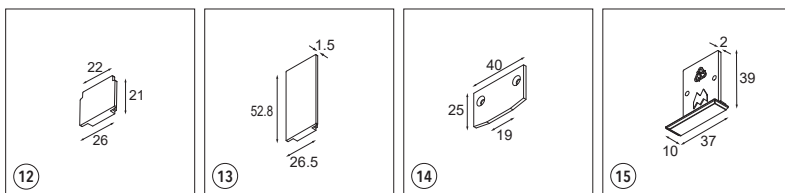

ENDPLATE

13411009 PISTA TRACK 48V SURFACE ENDPLATE WHITE STRUC (12)

13411032 PISTA TRACK 48V SURFACE ENDPLATE BLACK STRUC (12)

12360609 PISTA TRACK 48V UP/DOWN ENDPLATES (2) WHITE STRUC (13)

12360632 PISTA TRACK 48V UP/DOWN ENDPLATES (2) BLACK STRUC (13)

13411132 PISTA TRACK 48V RECESSED ENDPLATE BLACK STRUC (14)

13419409 PISTA TRACK 48V RECESSED (FLANGE) ENDPLATES (2) WHITE STRUC (15)

13419432 PISTA TRACK 48V RECESSED (FLANGE) ENDPLATES (2) BLACK STRUC (15)

COVER

13410609 PISTA TRACK 48V COVER 1M WHITE STRUC (16)

13410632 PISTA TRACK 48V COVER 1M BLACK STRUC (16)

13410709 PISTA TRACK 48V COVER 2M WHITE STRUC (16)

13410732 PISTA TRACK 48V COVER 2M BLACK STRUC (16)