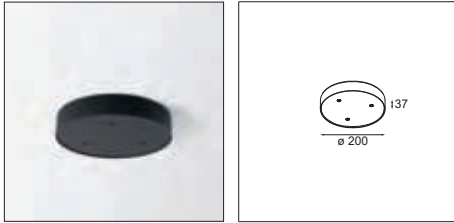

WARM DIM

Ceiling base ø200 GI for 3x jack

LUMINAIRE NOT INCL.

! MUST BE USED WITH JACK LED FIXTURES:
MARBULITO > SEE PAGES 332-337
MÉDARD > SEE PAGES 338-343
MINUDE > SEE PAGES 344-349
! 500mA DRIVER INCLUDED (*WARM DIM 350mA)

INSTALLATION ACCESSORIES

13240009	MODUPOINT LED STICK 10CM GE WHITE STRUC
13240032	MODUPOINT LED STICK 10CM GE BLACK STRUC
13240109	MODUPOINT LED STICK 20CM GE WHITE STRUC
13240132	MODUPOINT LED STICK 20CM GE BLACK STRUC
13240209	MODUPOINT LED STICK 30CM GE WHITE STRUC
13240232	MODUPOINT LED STICK 30CM GE BLACK STRUC

TRAILING EDGE DIMMABLE		WARM DIM
black struc	13492032	13492132
white struc	13492009	13492109
1-10V		
black struc	13492232	13492332
white struc	13492209	13492309
DALI/PUSHDIM		
black struc	13492432	13492532
white struc	13492409	13492509
CASAMBI		
black struc	13495032	13495132
white struc	13495009	13495109

WARM DIM