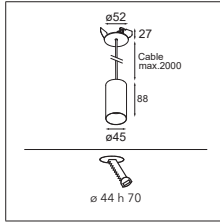

2700K / CRI90+	3000K / CRI90+
	30°	30°
ano black	11465081	11465181
ano bronze	11465082	11465182
ano champagne	11465041	11465141
ano silver bronze	11465084	11465184
black struc	11465032	11465132
white struc	11465009	11465109

LUMINAIRE OUTPUT & POWER CONSUMPTION (white struc)

	350mA	500mA
2700K / 30°	498lm / 5.6W	686lm / 8.1W
3000K / 30°	498lm / 5.6W	686lm / 8.1W

01 — CEILING

02 — JACK

03 — TRACK

04 — WALL

05 — EXTERIOR

06 — PROFILES

07 — GOODIES