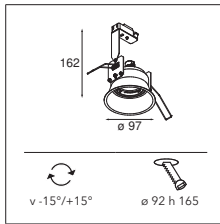

Lotis 97 adjustable MR16 GE

1X QR-CBC 51 | GX5.3 | MAX. 50W

INSTALLATION ACCESSORIES

12290330 GYPKIT 190X190-Ø92