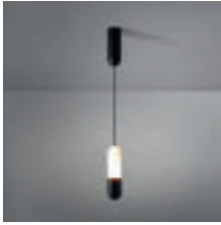

Placebo up LED GI

1X LED MODULE INCL | 6.3W

! MUST BE COMBINED WITH GLASS TUBE OR GLASS BALL (NOT INCLUDED)

CONNECTED > SEE GOODIES

PLACEBO SHADES > SEE BELOW

OPTICAL ACCESSORIES

12623038	PLACEBO GLASS TUBE UP (46MM) WHITE MATT
12623238	PLACEBO GLASS TUBE UP (130MM) WHITE MATT
12625038	PLACEBO GLASS BALL UP (Ø90MM) WHITE MATT
12625238	PLACEBO GLASS BALL UP (Ø155MM) WHITE MATT

TRAILING EDGE DIMMABLE	2700K / CRI90+	3000K / CRI90+
ano black	12620081	12620381
ano bronze	12620082	12620382
ano champagne	12620041	12620341
ano silver bronze	12620084	12620384
black struc	12620032	12620332
white struc	12620009	12620309

1-10V	2700K / CRI90+	3000K / CRI90+
ano black	12620181	12620481
ano bronze	12620182	12620482
ano champagne	12620141	12620441
ano silver bronze	12620184	12620484
black struc	12620132	12620432
white struc	12620109	12620409

DALI/PUSHDIM	2700K / CRI90+	3000K / CRI90+
ano black	12620281	12620581
ano bronze	12620282	12620582
ano champagne	12620241	12620541
ano silver bronze	12620284	12620584
black struc	12620232	12620532
white struc	12620209	12620509

LUMINAIRE OUTPUT & POWER CONSUMPTION (glass ball ø155)

2700K	608lm / 9W
3000K	625lm / 9W