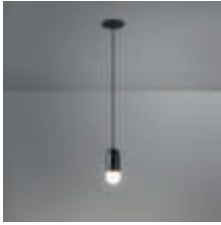

Placebo down LED GE

1X LED MODULE INCL. 6.3W

! MUST BE COMBINED WITH GLASS TUBE OR GLASS BALL (NOT INCLUDED)

DRIVER > SEE PRODUCT PAGE ON WEBSITE

CONNECTED > SEE GOODIES

PLACEBO SHADES > SEE BELOW

OPTICAL ACCESSORIES

12624038	PLACEBO GLASS TUBE DOWN (46MM) WHITE MATT
12624238	PLACEBO GLASS TUBE DOWN (130MM) WHITE MATT
12626038	PLACEBO GLASS BALL DOWN (Ø90MM) WHITE MATT
12626238	PLACEBO GLASS BALL DOWN (Ø155MM) WHITE MATT