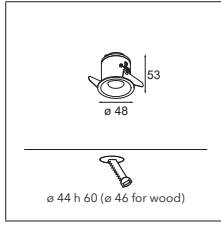

Smart cake 48 + IP55 LED GE

1X LED ARRAY INCL. 3W

! 3500K ON REQUEST

DRIVER > SEE PRODUCT PAGE ON WEBSITE

SMART COMBINATIONS > SEE PAGES 284-293

CONNECTED > SEE GOODIES

INSTALLATION ACCESSORIES

10889530 CONBOX 100X123X80X187

12290730 GYPKIT 100X120-Ø45