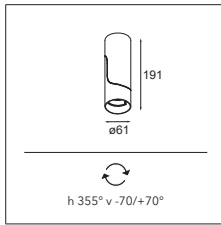

Semih 61 ceiling LED warm dim GI

1X LED MODULE INCL. 12W

! MUST BE COMBINED WITH MAGNETIC REFLECTOR

OPTICAL ACCESSORIES

10218730	MAGNETIC REFLECTOR Ø57 LED WARM DIM 25° ALU
10218830	MAGNETIC REFLECTOR Ø57 LED WARM DIM 40° ALU
10219230	MAGNETIC REFLECTOR Ø57 LED WARM DIM 50° CHAMPAGNE
10219030	MAGNETIC REFLECTOR Ø57 LED WARM DIM 50° GOLD