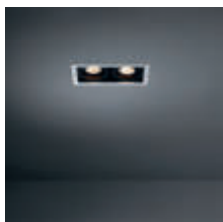

Mini multiple 2x MR16 GE

2X QR-CBC 51 | GU 5.3 | MAX. 50W

INSTALLATION ACCESSORIES

10400230 CONBOX 257X222X147X321

10420230 GYPKIT 240X287X210X110