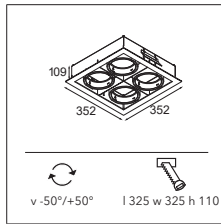

Multiple for 4x LED GE

4X LED (NOT INCL.)

! MUST BE USED WITH M-LED 111

DRIVER > SEE PRODUCT PAGE ON WEBSITE

CONNECTED > SEE GOODIES

M-LED > SEE LEFT PAGE

INSTALLATION ACCESSORIES

10390430 CONBOX 382X387X122X446

10410430 GYPKIT 385X412X325X325