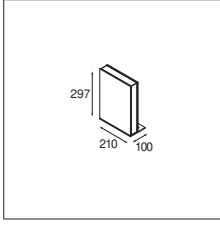

Portfolio 0.1 IP54 LED

2X LED ARRAY 230V INCL. | 4.3W

! NOT SUITABLE FOR INSTALLATION ≤5KM FROM THE COAST

	230V		IP54	GWT 960°	2.97KG	▼

TRAILING EDGE DIMMABLE	2700K / CR190+
black struc	12830032

LUMINAIRE OUTPUT & POWER CONSUMPTION (black struc)

2700K 102lm / 8.6W