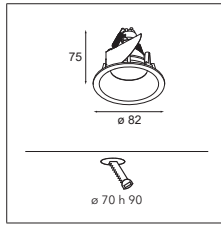

Smart lotis 82 MR16 GE

1X QR-CBC 51 | GU 5.3 | MAX. 50W

INSTALLATION ACCESSORIES

10889830 CONBOX 190X192X130X256

12290130 GYPKIT 190X190-Ø70

12291030 GYPKIT 210X190-2XØ70 R35-88

12500230 SMART RECESSED RING 82

black struc	12450032
white struc	12450009