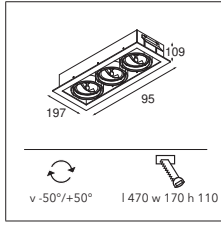

Multiple 3x AR111 GE

3X QR-LP 111 | G53 | MAX. 50W

! CAN BE COMBINED WITH M-LED 111

M-LED > SEE LEFT PAGE

INSTALLATION ACCESSORIES

10390330 CONBOX 228X532X122X292

10410330 GYPKIT 530X257X470X170