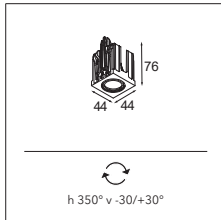

LUMINAIRE OUTPUT & POWER CONSUMPTION (white struc)

	350mA	500mA
2700K / 25°	301lm / 3W	402lm / 4.3W
3000K / 25°	325lm / 3W	433lm / 4.3W
4000K / 25°	330lm / 3W	440lm / 4.3W

WARM DIM

Qbini adjustable LED warm dim GE