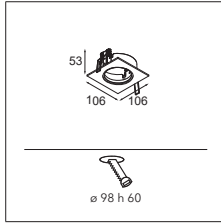

K-set 72 1x

0.22KG

LUMINAIRE NOT INCL.

! TO BE COMBINED WITH K-72 AND PUPIL

black struc	14042032
donkey grey struc	14042071
white struc	14042009