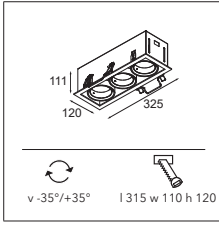

WARM DIM

Mini multiple for 3x LED GE

3X LED (NOT INCL.)

! MUST BE USED WITH M-LED 70

DRIVER > SEE PRODUCT PAGE ON WEBSITE

CONNECTED > SEE GOODIES

M-LED > SEE LEFT PAGE

INSTALLATION ACCESSORIES

10400330 CONBOX 257X327X147X321

10420330 GYPKIT 345X287X315X110