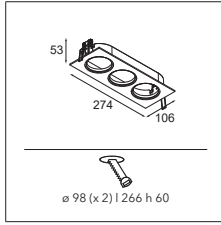

K-set 77 3x

LUMINAIRE NOT INCL.

! TO BE COMBINED WITH K-77

black struc	14052232
donkey grey struc	14052271
white struc	14052209