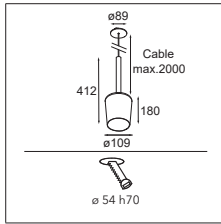

LAMP EXCL. E27 MAX. 35W

CONNECTED > SEE GOODIES

Friends of hue

black struc	12660132
black struc - gold	12660191
white struc	12660109
white struc - gold	12660189

01 — CEILING

02 — JACK

Tulip blossom (power feed recessed) E27