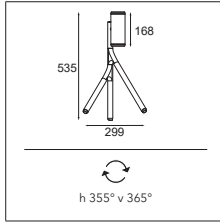

@3000K/25°	701lm/12W
------------	------------------

04 — WALL

05 — EXTERIOR

06 — PROFILES

07 — GOODIES

Médard LED retrofit

1X LED GU10 INCL | 5.5W

! CABLE (5M) INCLUDED
! ON/OFF SWITCH INCLUDED