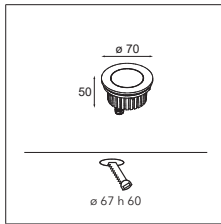

Hipy 70 anti glare IP67 LED GE

1X LED ARRAY INCL. 3W

! SUITABLE FOR INSTALLATION ≤5KM FROM THE COAST

DRIVER > SEE PRODUCT PAGE ON WEBSITE

CONNECTED > SEE GOODIES

INSTALLATION ACCESSORIES

12379630 RENOVATION CONBOX Ø73 H151

12379830 CONBOX 145X75X123