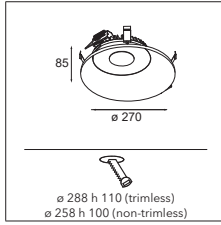

Scotty 270 LED GE

1X LED DISC INCL.

! FOR TRIMLESS INSTALLATION: MUST BE USED WITH RECESSED RING

DRIVER > SEE PRODUCT PAGE ON WEBSITE

CONNECTED > SEE GOODIES

INSTALLATION ACCESSORIES **OUTLET**

11799530	CONBOX 375X335X111 PLASTER FINISH TRIMLESS
11799730	CONBOX 375X335X125 CONCRETE FINISH TRIMLESS
11799430	RECESSED RING Ø288 H125