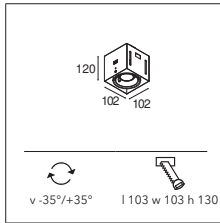

Mini multiple trimless 1x GU10

1X QPAR 16 | GU10 | MAX. 50W

* RESISTIVE DIMMABLE ONLY WHEN USED WITH HALOGEN GU10 LAMP

CONNECTED > SEE GOODIES

INSTALLATION ACCESSORIES

10440130 CONBOX 137X158X130X215

10460130 RECESSED FRAME MINI MULTIPLE TRIMLESS 1X