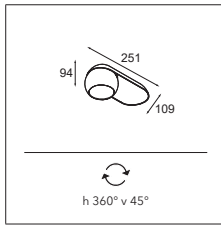

Marbul 1x LED warm dim GI

1X LED ARRAY INCL. 12W

! MUST BE COMBINED WITH MAGNETIC REFLECTOR

OPTICAL ACCESSORIES

10219330	MAGNETIC REFLECTOR Ø82 LED WARM DIM 25° ALU
10219430	MAGNETIC REFLECTOR Ø82 LED WARM DIM 40° ALU
10219830	MAGNETIC REFLECTOR Ø82 LED WARM DIM 40° CHAMPAGNE
10219630	MAGNETIC REFLECTOR Ø82 LED WARM DIM 40° GOLD