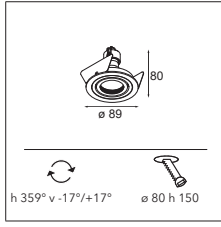

10280102 BLRING Ø50 HIGH BLACK

alu	10270005
black	10270002
white struc	10270001

K-1 89 GU10

1X QPAR 16 | GU10 | MAX. 50W

* RESISTIVE DIMMABLE ONLY WHEN USED WITH HALOGEN GU10 LAMP

CONNECTED > SEE GOODIES

INSTALLATION ACCESSORIES