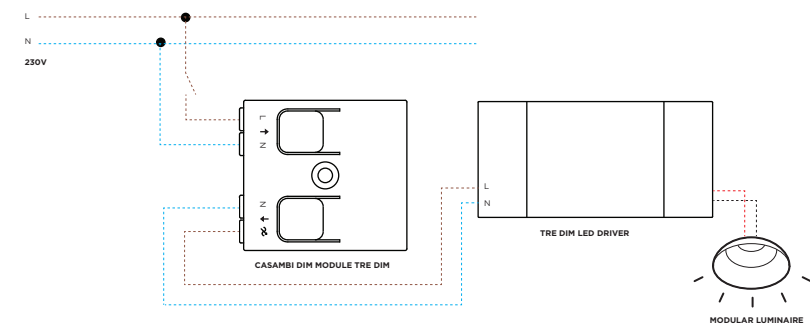

TRAILING EDGE DIMMABLE (GE FIXTURES)