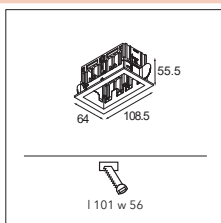

QBINI FRAME 2X

14172009 WHITE STRUC
14172032 BLACK STRUC
14172046 GOLD
12291730 GYPKIT 190X190X101X56
10889830 CONBOX 192X190X130