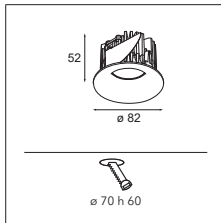

WARM DIM

Smart cake 82 LED warm dim GE

1X LED ARRAY INCL. 6W

DRIVER > SEE PRODUCT PAGE ON WEBSITE

SMART COMBINATIONS > SEE PAGES 284-293

CONNECTED > SEE GOODIES

INSTALLATION ACCESSORIES

10889830 CONBOX 190X192X130X256

12290130 GYPKIT 190X190-Ø70

12291030 GYPKIT 210X190-2XØ70 R35-88

12500230 SMART RECESSED RING 82