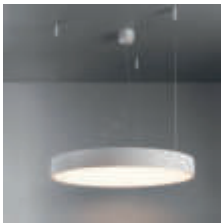

Flat moon 650 suspension down LED GI

1X MED-POWER LED INCL. 62W

! SUSPENSION KIT NOT INCLUDED

CONNECTED > SEE GOODIES

INSTALLATION ACCESSORIES

13309109	FLAT MOON 650 LED COVERPLATE WHITE STRUC
13309132	FLAT MOON 650 LED COVERPLATE BLACK STRUC
11061809	SUSPENSION KIT 4M - 3X 0.75 (3 CABLES) - WHITE STRUC
11061832	SUSPENSION KIT 4M - 3X 0.75 (3 CABLES) - BLACK STRUC
11061909	SUSPENSION KIT 4M - 5X 0.75 (3 CABLES) - WHITE STRUC
11061932	SUSPENSION KIT 4M - 5X 0.75 (3 CABLES) - BLACK STRUC
11066009	SUSPENSION KIT 4M / 3X0.75 TRIANGLE (3 CABLES) WHITE STRUC
11066032	SUSPENSION KIT 4M / 3X0.75 TRIANGLE (3 CABLES) BLACK STRUC
11066109	SUSPENSION KIT 4M / 5X0.75 TRIANGLE (3 CABLES) WHITE STRUC
11066132	SUSPENSION KIT 4M / 5X0.75 TRIANGLE (3 CABLES) BLACK STRUC

OPTICAL ACCESSORIES

13289200	FLAT MOON PRISMATIC DIFFUSER 650/670
13289300	FLAT MOON ICE PRISMATIC DIFFUSER 650/670