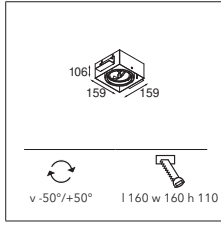

Multiple trimless 1x AR111 GE

1X QR-LP 111 | G53 | MAX. 50W

! CAN BE COMBINED WITH M-LED 111

M-LED > SEE BELOW

INSTALLATION ACCESSORIES

10430130 CONBOX 194X215X120X272

10450130 RECESSED FRAME MULTIPLETRIMLESS 1X