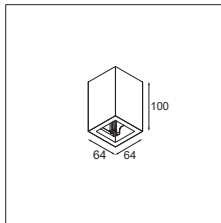

Qbini surface box 1x LED GE

LUMINAIRE NOT INCLUDED

black struc	13120032
white struc	13120009