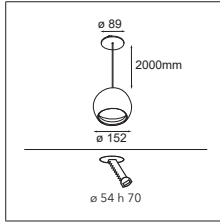

Smart ball suspension 115 GE

LUMINAIRE NOT INCL.

DRIVER > SEE PRODUCT PAGE ON WEBSITE

SMART COMBINATIONS > SEE PAGES 284-293