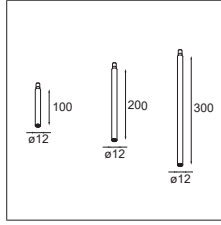

n/a	13240400
-----	----------

Modupoint LED stick 10cm/20cm/30cm

! STICKS CAN BE COMBINED TO MAX. LENGTH OF 1200MM
 ! TO BE COMBINED WITH JACK LED FIXTURES:
 MARBULITO > SEE PAGES 332-337
 MÉDARD > SEE PAGES 338-343
 MINUDE > SEE PAGES 344-349