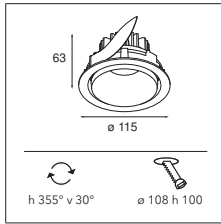

Smart kup 115 adjustable LED GE

1X LED ARRAY INCL. 9.2W

! 3500K ON REQUEST

DRIVER > SEE PRODUCT PAGE ON WEBSITE

SMART COMBINATIONS > SEE PAGES 284-293

CONNECTED > SEE GOODIES

INSTALLATION ACCESSORIES

10889830 CONBOX 190X192X130X256

12290530 GYPKIT 190X190-Ø108

12810230 RECESSED RING Ø127 H100