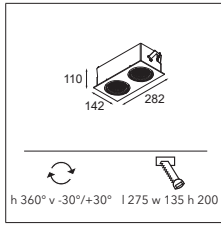

DRIVER > SEE PRODUCT PAGE ON WEBSITE

CONNECTED > SEE GOODIES

OPTICAL ACCESSORIES

10212700	TRANSPARENT GLASS Ø79
10212703	SPREADLENS Ø79
10212702	HONEYCOMB Ø79
11949730	REFLECTOR LED Ø80 FLOOD
11949830	REFLECTOR LED Ø80 MEDIUM
11949930	REFLECTOR LED Ø80 SPOT