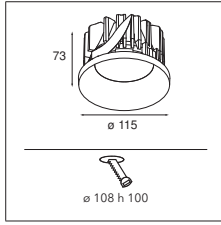

Smart kup 115 diffuse IP54 LED GE

1X LED ARRAY INCL. 16.25W

! 3500K ON REQUEST

DRIVER > SEE PRODUCT PAGE ON WEBSITE

SMART COMBINATIONS > SEE PAGES 284-293

CONNECTED > SEE GOODIES

INSTALLATION ACCESSORIES

10889830 CONBOX 190X192X130X256

12290530 GYPKIT 190X190-Ø108

12810230 RECESSED RING Ø127 H100