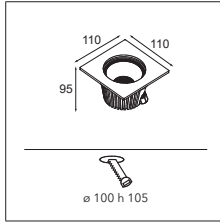

01 — CEILING

02 — JACK

03 — TRACK

04 — WALL

05 — EXTERIOR

06 — PROFILES

07 — GOODIES

Hipy square 110x110 IP67 LED GE