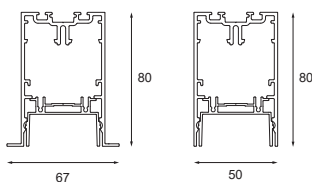

SLD50

POLY OUT

POLY IN

NAKED

HIGH

more info? supermodular.com/en/sld50-naked
supermodular.com/en/sld50-office-compliant
supermodular.com/en/sld50-poly-in
supermodular.com/en/sld50-poly-out
supermodular.com/en/sld50-high
configurator.supermodular.com

SLD50 is a profile family with a lot of versatility, style and the technology to match. Let it take the center stage of your healthcare, office and home office projects. Refine the look with colours and add even more functionality with an adjustable accent light, Eyeball, and an uplight controlled separately. This family offers two solutions to execute human centric lighting (HCL) concepts: tunable white and high intensity LEDs (3600 lumens).

The sexiest member of our gang

With SLD50 naked you can think up your own configuration: different outer and inner profiles in different colour combinations, including champagne, 4 possible mountings, the naked linear LED tubes that come in 3 different lengths and the option to add 1 or 2 accent lights, in the form of our naked Eyeball luminaires. The warm colour options for the inner profiles (gold and champagne) make sure these luminaires are ideal to be used in residential or hospitality settings.

Always aim high

If more powerful light combined with the same brilliant esthetics of SLD50 naked is your desire, SLD50 high fulfills it. Perfect for a space in which users require an extra degree of visual comfort. Its deep recessed light units provide powerful luminance, the perfect fit for an office looking to add architectural feel to its ambiance. Available in SLD50 colours, trimless, in a surface-mounted, suspended and recessed version, and with flange, for the recessed version only.