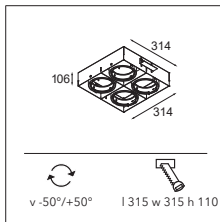

Multiple trimless 4x AR111 GE

4X QR-LP 111 | G53 | MAX. 50W

! CAN BE COMBINED WITH M-LED 111

M-LED > SEE LEFT PAGE

INSTALLATION ACCESSORIES

10430430 CONBOX 349X370X120X427

10450430 RECESSED FRAME MULTIPLETRIMLESS 4X