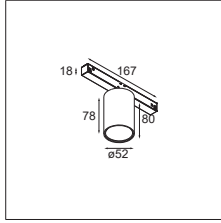

Smart surface tubed 48 track 48V 1x LED GI

LUMINAIRE NOT INCL.

! TO BE COMBINED WITH SMART 48 (+)

TRACK 48V COMPONENTS > SEE PAGES 402-407