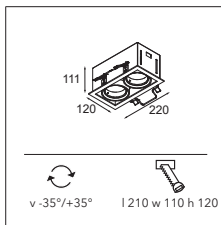

Mini multiple for Smart rings 2x LED GE

2X LED ARRAY INCL. 9.2W

! MUST BE USED WITH SMART FRONTRINGS

DRIVER > SEE PRODUCT PAGE ON WEBSITE

CONNECTED > SEE GOODIES

SMART FRONTRING > SEE BELOW

INSTALLATION ACCESSORIES

10400230 CONBOX 257X222X147X321

10420230 GYPKIT 240X287X210X110