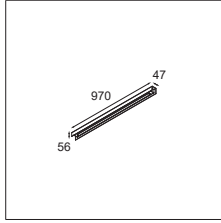

United asy (974mm) 1x LED GI

3X LEDLINE INCL. 4.5W

CONNECTED > SEE GOODIES

INSTALLATION ACCESSORIES

13403009	UNITED ASY COVER (974MM) 1X WHITE STRUC
13403032	UNITED ASY COVER (974MM) 1X BLACK STRUC

NOT DIMMABLE	2700K / CRI90+	3000K / CRI90+
black	13402002	13402302
white struc	13402009	13402309
1-10V	2700K / CRI90+	3000K / CRI90+
black	13402102	13402402
white struc	13402109	13402409
DALI/PUSHDIM	2700K / CRI90+	3000K / CRI90+
black	13402202	13402502
white struc	13402209	13402509

LUMINAIRE OUTPUT & POWER CONSUMPTION

(white struc)	2700K	1123lm / 17W
	3000K	1204lm / 17W