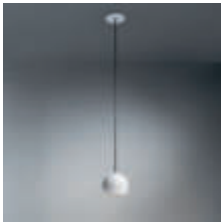

Marbul suspension LED warm dim GE

1X LED ARRAY INCL. 12W

! MUST BE COMBINED WITH MAGNETIC REFLECTOR

DRIVER > SEE PRODUCT PAGE ON WEBSITE

CONNECTED > SEE GOODIES

OPTICAL ACCESSORIES

10219330	MAGNETIC REFLECTOR Ø82 LED WARM DIM 25° ALU
10219430	MAGNETIC REFLECTOR Ø82 LED WARM DIM 40° ALU
10219830	MAGNETIC REFLECTOR Ø82 LED WARM DIM 40° CHAMPAGNE
10219630	MAGNETIC REFLECTOR Ø82 LED WARM DIM 40° GOLD