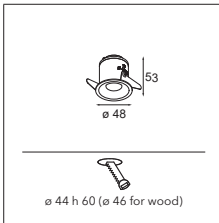

Smart cake 48 IP55 LED warm dim GE

1X LED ARRAY INCL. 4W

DRIVER > SEE PRODUCT PAGE ON WEBSITE

SMART COMBINATIONS > SEE PAGES 284-293

CONNECTED > SEE GOODIES

INSTALLATION ACCESSORIES

10889530 CONBOX 100X123X80X187

12290730 GYPKIT 100X120-Ø45