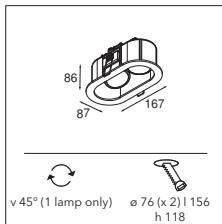

v 45° (1 lamp only) ø 76 (x 2) | 156 h 118