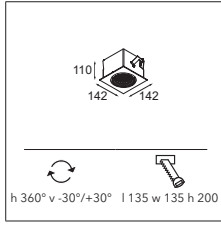

DRIVER > SEE PRODUCT PAGE ON WEBSITE

CONNECTED > SEE GOODIES

OPTICAL ACCESSORIES

10212700	TRANSPARENT GLASS Ø79
10212703	SPREADLENS Ø79
10212702	HONEYCOMB Ø79
11949730	REFLECTOR LED Ø80 FLOOD
11949830	REFLECTOR LED Ø80 MEDIUM
11949930	REFLECTOR LED Ø80 SPOT