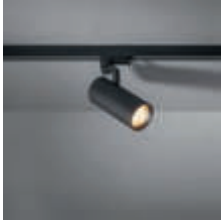

Charlatan track 85 LED GI

1X LED ARRAY INCL. | 23.8W

! MUST BE COMBINED WITH REFLECTOR

TRACK COMPONENTS > SEE PAGES 446-449

OPTICAL ACCESSORIES

10210004	REFLECTOR Ø85 SPOT
10210005	REFLECTOR Ø85 MEDIUM
10210006	REFLECTOR Ø85 FLOOD