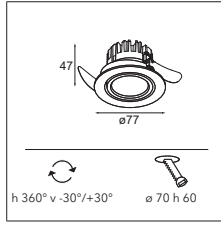

DRIVER > SEE PRODUCT PAGE ON WEBSITE

CONNECTED > SEE GOODIES

K-SET > SEE BELOW (MORE INFO SEE PAGES 70-75)

INSTALLATION ACCESSORIES

10889830 CONBOX 190X192X130X256

12290130 GYPKIT 190X190-Ø70