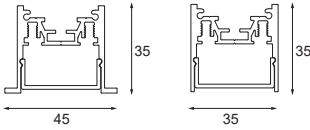

Light lines are great for highlighting architectural elements. SL micro is the second narrowest of our SL family's wide variety of sizes. Available in ceiling-mounted, suspended and recessed versions. An IP44 version enables you to extend your light lines into an outdoor space or the bathroom.

more info? supermodular.com/en/sl-micro-configurator.supermodular.com