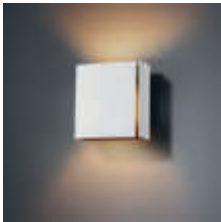

Split medium LED

2X LED ARRAY 230V INCL. 4.5W