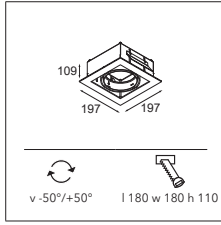

Multiple for 1x LED GE

1X LED (NOT INCL.)

! MUST BE USED WITH M-LED 111

DRIVER > SEE PRODUCT PAGE ON WEBSITE

CONNECTED > SEE GOODIES

M-LED > SEE BELOW

INSTALLATION ACCESSORIES

10390130 CONBOX 183X312X122X247

10410130 GYPKIT 310X212X170X170