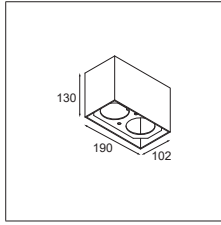

Smart surface box 82 2x LED GE

LUMINAIRE NOT INCL.

DRIVER > SEE PRODUCT PAGE ON WEBSITE

SMART COMBINATIONS > SEE PAGES 284-293

SMART MASK

12500109	SMART MASK 82 2X - WHITE STRUC
12500132	SMART MASK 82 2X - BLACK STRUC
12500146	SMART MASK 82 2X - GOLD