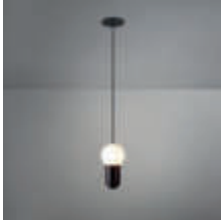

Placebo up LED GE

1X LED MODULE INCL. 6.3W

! MUST BE COMBINED WITH GLASS TUBE OR GLASS BALL (NOT INCLUDED)

DRIVER > SEE PRODUCT PAGE ON WEBSITE

CONNECTED > SEE GOODIES

PLACEBO SHADES > SEE BELOW

OPTICAL ACCESSORIES

12623038	PLACEBO GLASS TUBE UP (46MM) WHITE MATT
12623238	PLACEBO GLASS TUBE UP (130MM) WHITE MATT
12625038	PLACEBO GLASS BALL UP (Ø90MM) WHITE MATT
12625238	PLACEBO GLASS BALL UP (Ø155MM) WHITE MATT