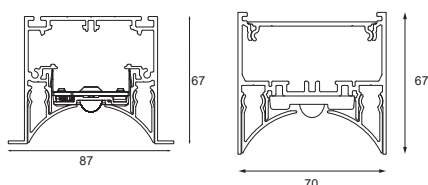

06 — PROFILES

07 — GOODIES

COMO CORNER
PRIVATE RESIDENCE, NICE (FR)

DRUPL 70 SHARP COVER

DRUPL 70 FLANGE STRAIGHT COVER

DRUPL 70 UPLIGHT

DRUPL

CURVED COVER