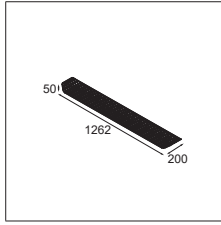

Vaeder LED GI

8X LED LINE INCL. 4W

CONNECTED > SEE GOODIES

Friends of hue

230V

IP20

GWT 650°

4.20KG

DALI/PUSHDIM/1-10V	2700K / CRI90+	3000K / CRI90+	4000K / CRI90+
black struc - black	14080048	14080148	14080248
black struc - white	14080072	14080172	14080272
donkey grey struc - black	14080075	14080175	14080275
donkey grey struc - white	14080074	14080174	14080274
white struc - black	14080029	14080129	14080229
white struc - white	14080073	14080173	14080273

LUMINAIRE OUTPUT & POWER CONSUMPTION (white struc - white)

2700K / 65°	2303lm / 36W
3000K / 65°	2245lm / 36W
4000K / 65°	2669lm / 36W