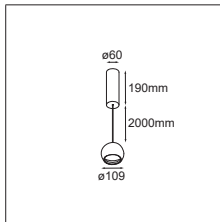

Smart ball suspension 82 GI

LUMINAIRE NOT INCL.

! 500mA DRIVER INCLUDED

SMART COMBINATIONS > SEE PAGES 284-293