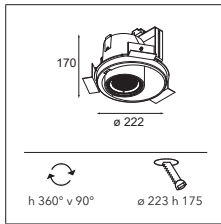

	2700K / CRI90+
	25°
black struc	11900132
white struc	11900109

LUMINAIRE OUTPUT & POWER CONSUMPTION (white struc)

	350mA	500mA
2700K / 25°	940lm / 11W	1290lm / 16.2W

Chapeau trimless 222 LED GE

1X LED ARRAY INCL. 16.2W