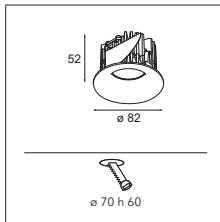

Smart cake 82 IP55 LED warm dim GE

1X LED ARRAY INCL | 6W

DRIVER > SEE PRODUCT PAGE ON WEBSITE

SMART COMBINATIONS > SEE PAGES 284-293

CONNECTED > SEE GOODIES

INSTALLATION ACCESSORIES

10889830	CONBOX 190X192X130X256
12290130	GYPKIT 190X190-Ø70
12291030	GYPKIT 210X190-2XØ70 R35-88
12500230	SMART RECESSED RING 82