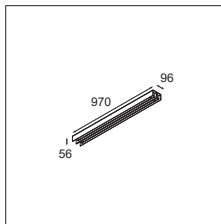

United (974mm) 2x LED GI

6X LEDLINE INCL. 4.5W

CONNECTED > SEE GOODIES

INSTALLATION ACCESSORIES

13395109 UNITED COVER(974MM) 2XWHITE STRUC

13395132 UNITED COVER(974MM) 2XBLACK STRUC

11065209 TWIN SUSPENSION KIT 4M 3X 0.75 (2 CABLES) - WHITE STRUC

11065232 TWIN SUSPENSION KIT 4M 3X 0.75 (2 CABLES) BLACK STRUC

11065409 TWIN SUSPENSION KIT 4M 5X 0.75 (2 CABLES) WHITE STRUC

11065432 TWIN SUSPENSION KIT 4M 5X 0.75 (2 CABLES) BLACK STRUC