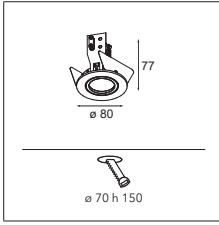

K-0 80 GU10

1X QPAR 16 | GU10 | MAX. 50W

* RESISTIVE DIMMABLE ONLY WHEN USED WITH HALOGEN GU10 LAMP

CONNECTED > SEE GOODIES

INSTALLATION ACCESSORIES

10889830 CONBOX 190X192X130X256

12290130 GYPKIT 190X190-Ø70

OPTICAL ACCESSORIES

10280102 BLRING Ø50 HIGH BLACK

RESISTIVE DIMMABLE	
alu	10274805
black	10274802
white struc	10274801