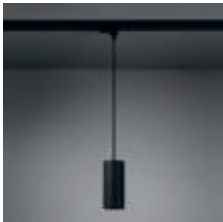

Smart tubed suspension track 82 XL LED GI

LUMINAIRE NOT INCL.

SMART COMBINATIONS > SEE RIGHT PAGE

TRACK COMPONENTS > SEE PAGES 446-449