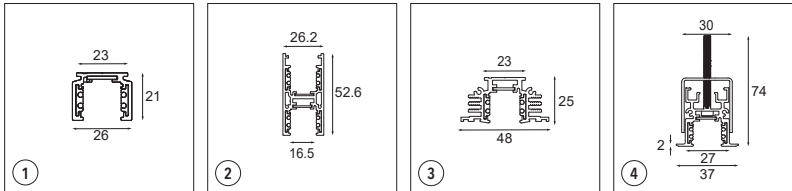

Track components - 48V

TRACK 48V

PROFILE

- 13410009 PISTA TRACK 48V SURFACE PROFILE 1M WHITE STRUC (1)
- 13410032 PISTA TRACK 48V SURFACE PROFILE 1M BLACK STRUC (1)
- 13410109 PISTA TRACK 48V SURFACE PROFILE 2M WHITE STRUC (1)
- 13410132 PISTA TRACK 48V SURFACE PROFILE 2M BLACK STRUC (1)
- 13410209 PISTA TRACK 48V SURFACE PROFILE 3M WHITE STRUC (1)
- 13410232 PISTA TRACK 48V SURFACE PROFILE 3M BLACK STRUC (1)
- 12360009 PISTA TRACK 48V UP/DOWN PROFILE 1M WHITE STRUC (2)
- 12360032 PISTA TRACK 48V UP/DOWN PROFILE 1M BLACK STRUC (2)
- 12360109 PISTA TRACK 48V UP/DOWN PROFILE 2M WHITE STRUC (2)
- 12360132 PISTA TRACK 48V UP/DOWN PROFILE 2M BLACK STRUC (2)
- 12360209 PISTA TRACK 48V UP/DOWN PROFILE 3M WHITE STRUC (2)
- 12360232 PISTA TRACK 48V UP/DOWN PROFILE 3M BLACK STRUC (2)
- 13410302 PISTA TRACK 48V RECESSED TRIMLESS PROFILE 1M BLACK (3)
- 13410402 PISTA TRACK 48V RECESSED TRIMLESS PROFILE 2M BLACK (3)
- 13410502 PISTA TRACK 48V RECESSED TRIMLESS PROFILE 3M BLACK (3)
- 13419109 PISTA TRACK 48V RECESSED (FLANGE) PROFILE 1M WHITE STRUC (4)
- 13419132 PISTA TRACK 48V RECESSED (FLANGE) PROFILE 1M BLACK STRUC (4)
- 13419209 PISTA TRACK 48V RECESSED (FLANGE) PROFILE 2M WHITE STRUC (4)
- 13419232 PISTA TRACK 48V RECESSED (FLANGE) PROFILE 2M BLACK STRUC (4)
- 13419309 PISTA TRACK 48V RECESSED (FLANGE) PROFILE 3M WHITE STRUC (4)
- 13419332 PISTA TRACK 48V RECESSED (FLANGE) PROFILE 3M BLACK STRUC (4)