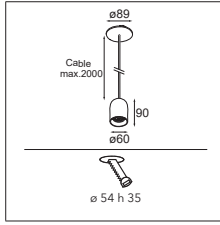

Placebo down LED GE

1X LED MODULE INCL. 6.3W

! MUST BE COMBINED WITH GLASS TUBE OR GLASS BALL (NOT INCLUDED)

DRIVER > SEE PRODUCT PAGE ON WEBSITE

CONNECTED > SEE GOODIES

PLACEBO SHADES > SEE BELOW

OPTICAL ACCESSORIES

12624038	PLACEBO GLASS TUBE DOWN (46MM) WHITE MATT
12624238	PLACEBO GLASS TUBE DOWN (130MM) WHITE MATT
12626038	PLACEBO GLASS BALL DOWN (Ø90MM) WHITE MATT
12626238	PLACEBO GLASS BALL DOWN (Ø155MM) WHITE MATT