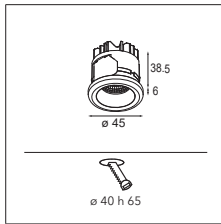

Médard recessed 42 LED warm dim GE

1X LED MODULE INCL | 6W

DRIVER > SEE PRODUCT PAGE ON WEBSITE

CONNECTED > SEE GOODIES

INSTALLATION ACCESSORIES

10889530 CONBOX 100X123X80X187

12293130 GYPKIT 100X120-Ø40