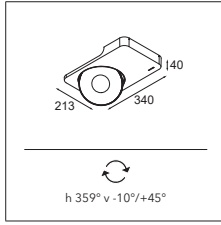

NOT DIMMABLE	2700K / CRI80		3000K / CRI80	
	55°		55°	
black struc	-		11390232	
white struc	11393209		11390209	

DALI/PUSHDIM/ 1-10V	2700K / CRI80		3000K / CRI80	
	30°	55°	30°	55°
white struc	-	11393609	-	11390609
black struc	11393632	11390632	-	-

LUMINAIRE OUTPUT & POWER CONSUMPTION (white struc)

2700K / 30°	888lm / 17W
3000K / 30°	933lm / 17W

01 — CEILING

02 — JACK

03 — TRACK

04 — WALL

05 — EXTERIOR

06 — PROFILES

07 — GOODIES