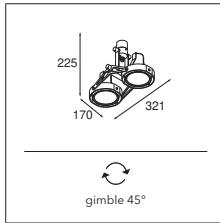

Nomad 2x PAR30

2X QPAR 30 | E27 | MAX. 75W

* RESISTIVE DIMMABLE ONLY WHEN USED WITH HALOGEN PAR30 LAMP

! BASE FLANGE OPTIONAL

INSTALLATION ACCESSORIES

10203005 BASE FLANGE Ø90 H3 - ALU

10203009 BASE FLANGE Ø90 H3 - WHITE STRUC

10203032 BASE FLANGE Ø90 H3 - BLACK STRUC

10204005 BASE FLANGE TUBE Ø90 H20 - ALU

10204009 BASE FLANGE TUBE Ø90 H20 - WHITE STRUC

10204032 BASE FLANGE TUBE Ø90 H20 - BLACK STRUC