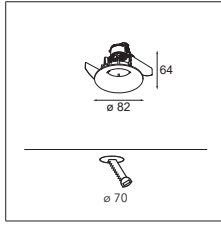

Smart cake 82 GU10 GE for tube/box

1X LED GU10 EXCL. INCL.

SMART COMBINATIONS > SEE PAGES 284-293

CONNECTED > SEE GOODIES