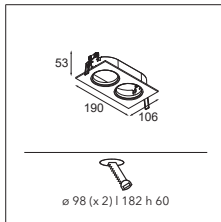

0.22KG

LUMINAIRE NOT INCL.

! TO BE COMBINED WITH K-72 AND PUPIL

black struc	14042032
donkey grey struc	14042071
white struc	14042009

K-set 72 2x

0.34KG

LUMINAIRE NOT INCL.

! TO BE COMBINED WITH K-72 AND PUPIL