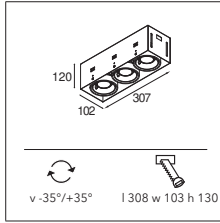

Mini multiple trimless 3x GU10

3X QPAR 16 | GU10 | MAX. 50W

* RESISTIVE DIMMABLE ONLY WHEN USED WITH HALOGEN GU10 LAMP

CONNECTED > SEE GOODIES

INSTALLATION ACCESSORIES

10440730 CONBOX 342X158X130X420

10460730 RECESSED FRAME MINI MULTIPLE TRIMLESS 3X