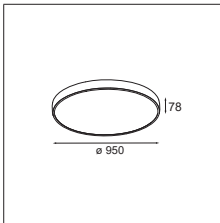

Flat moon 950 suspension down LED GI

1X MED-POWER LED INCL. | 129W

! SUSPENSION KIT NOT INCLUDED

CONNECTED > SEE GOODIES

INSTALLATION ACCESSORIES

13309209	FLAT MOON 950 LED COVERPLATE WHITE STRUC
13309232	FLAT MOON 950 LED COVERPLATE BLACK STRUC
11061809	SUSPENSION KIT 4M - 3X 0.75 (3 CABLES) - WHITE STRUC
11061832	SUSPENSION KIT 4M - 3X 0.75 (3 CABLES) - BLACK STRUC
11061909	SUSPENSION KIT 4M - 5X 0.75 (3 CABLES) - WHITE STRUC
11061932	SUSPENSION KIT 4M - 5X 0.75 (3 CABLES) - BLACK STRUC
11066009	SUSPENSION KIT 4M / 3X0.75 TRIANGLE (3 CABLES) WHITE STRUC
11066032	SUSPENSION KIT 4M / 3X0.75 TRIANGLE (3 CABLES) BLACK STRUC
11066109	SUSPENSION KIT 4M / 5X0.75 TRIANGLE (3 CABLES) WHITE STRUC
11066132	SUSPENSION KIT 4M / 5X0.75 TRIANGLE (3 CABLES) BLACK STRUC

OPTICAL ACCESSORIES

13289400	FLAT MOON PRISMATIC DIFFUSER 950/970
13289500	FLAT MOON ICE PRISMATIC DIFFUSER 950/970