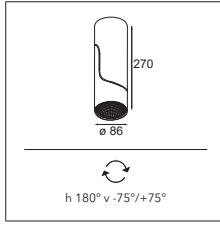

CONNECTED > SEE GOODIES