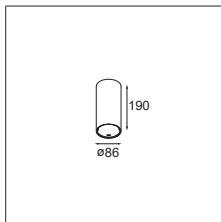

Smart surface tubed 82 XL LED GI

LUMINAIRE NOT INCL.

* ONLY WHEN COMBINED WITH SMART 82 LED IP55
! 500mA DRIVER INCLUDED

SMART COMBINATIONS > SEE PAGES 284-293