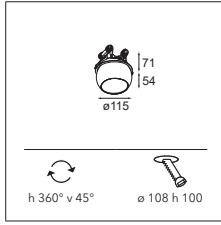

Marbul recessed 115 1x LED GE

1X LED ARRAY INCL. 6W

! MUST BE COMBINED WITH MAGNETIC REFLECTOR

DRIVER > SEE PRODUCT PAGE ON WEBSITE

CONNECTED > SEE GOODIES

OPTICAL ACCESSORIES

10216830	MAGNETIC REFLECTOR Ø82 LED 10° ALU
10216930	MAGNETIC REFLECTOR Ø82 LED 10° CHAMPAGNE
10217030	MAGNETIC REFLECTOR Ø82 LED 10° GOLD
10217130	MAGNETIC REFLECTOR Ø82 LED 25° ALU
10217230	MAGNETIC REFLECTOR Ø82 LED 25° CHAMPAGNE
10217330	MAGNETIC REFLECTOR Ø82 LED 25° GOLD
10217430	MAGNETIC REFLECTOR Ø82 LED 40° ALU
10217530	MAGNETIC REFLECTOR Ø82 LED 40° CHAMPAGNE
10217630	MAGNETIC REFLECTOR Ø82 LED 40° GOLD

INSTALLATION ACCESSORIES

10889830	CONBOX 190X192X130X256
12290530	GYPKIT 190X190-Ø108