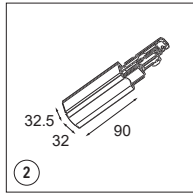

Dali track components - 230V