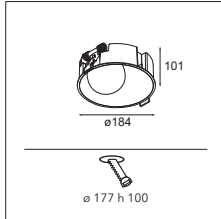

WARM DIM

Shellby 184 LED warm dim GE

1X LED ARRAY INCL | 12W

DRIVER > SEE PRODUCT PAGE ON WEBSITE

CONNECTED > SEE GOODIES

INSTALLATION ACCESSORIES > SEE PAGE 219

12182030 CONBOX 280X350X100X380

12293030 GYPSUM FIBREBOARD 290X280

OPTICAL ACCESSORIES

12183041 SHELLBY SKIN ANO CHAMPAGNE

12183042 SHELLBY SKIN ANO GOLD

12183082 SHELLBY SKIN ANO BRONZE

12183084 SHELLBY SKIN ANO SILVER BRONZE

12183092 SHELLBY SKIN PEARLY WHITE