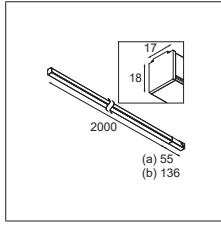

Pista track 48V LED linear (2000mm) GI

1X LED-STRIP INCL. 34W

CONNECTED > SEE GOODIES

TRACK 48V COMPONENTS > SEE PAGES 402-407