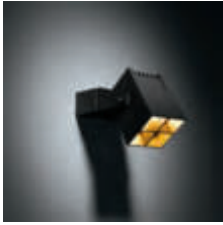

Julien square foot IP54 LED GI

1X HIGH POWER LED INCL. 4W

! NOT SUITABLE FOR INSTALLATION $\leq$ 5KM FROM THE COAST

	230V		IP54	GWT 960°	1.30KG	

	3000K / CRI90+
	25°
black struc	10732208

LUMINAIRE OUTPUT & POWER CONSUMPTION (black struc)

3000K / 25° 143lm / 6W