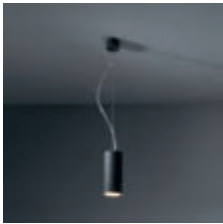

Lotis tubed suspension GU10

1X QPAR 16 | GU10 | MAX. 35W

* RESISTIVE DIMMABLE ONLY WHEN USED WITH HALOGEN GU10 LAMP

CONNECTED > SEE GOODIES