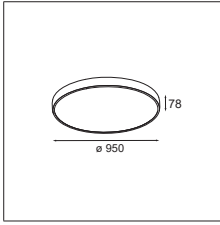

Flat moon 950 ceiling down LED GI

1X MED-POWER LED INCL. | 129W

CONNECTED > SEE GOODIES

OPTICAL ACCESSORIES

13289400	FLAT MOON PRISMATIC DIFFUSER 950/970
13289500	FLAT MOON ICE PRISMATIC DIFFUSER 950/970