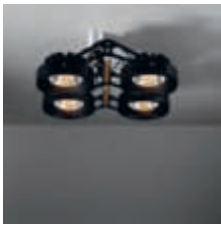

Nomad 111 4x LED GE

4X LED ARRAY INCL. 16.25W

! BASE FLANGE OPTIONAL

DRIVER > SEE PRODUCT PAGE ON WEBSITE

CONNECTED > SEE GOODIES

INSTALLATION ACCESSORIES

10203005 BASE FLANGE Ø90 H3 - ALU

10203009 BASE FLANGE Ø90 H3 - WHITE STRUC

10203032 BASE FLANGE Ø90 H3 - BLACK STRUC

10204005 BASE FLANGE TUBE Ø90 H20 - ALU

10204009 BASE FLANGE TUBE Ø90 H20 - WHITE STRUC

10204032 BASE FLANGE TUBE Ø90 H20 - BLACK STRUC