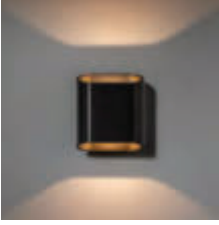

Trapz LED 500lm GI

2X LED ARRAY INCL. 4.5W