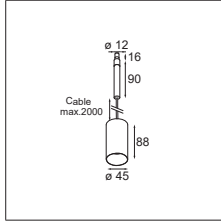

Minute 45 suspension jack LED GE

1X LED ARRAY INCL. 8.5W

! MUST BE COMBINED WITH CEILING BASE JACK OR MODUPOINT LED

CONNECTED > SEE GOODIES

CEILING BASE JACK > SEE BELOW

MODUPOINT LED > SEE BELOW