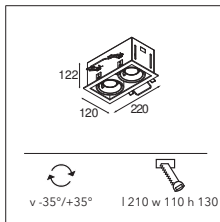

Mini multiple 2x GU10

2X QPAR 16 | GU10 | MAX. 50W

* RESISTIVE DIMMABLE ONLY WHEN USED WITH HALOGEN GU10 LAMP

CONNECTED > SEE GOODIES

INSTALLATION ACCESSORIES

10400230 CONBOX 257X222X147X321

10420230 GYPKIT 240X287X210X110