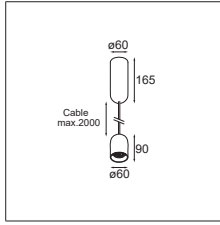

PLACEBO DOWN WITH GLASS TUBE 46MM DOWN - BLACK STRUC
PLACEBO SOMBRERO - BLACK MATT

PLACEBO DOWN WITH GLASS BALL Ø90MM DOWN - ANO SILVER BRONZE

Placebo down LED GI

1X LED MODULE INCL. 6.3W

! MUST BE COMBINED WITH GLASS TUBE OR GLASS BALL (NOT INCLUDED)