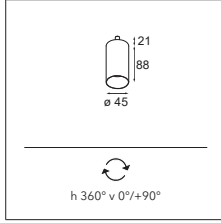

Minude 45 adjustable jack LED GE