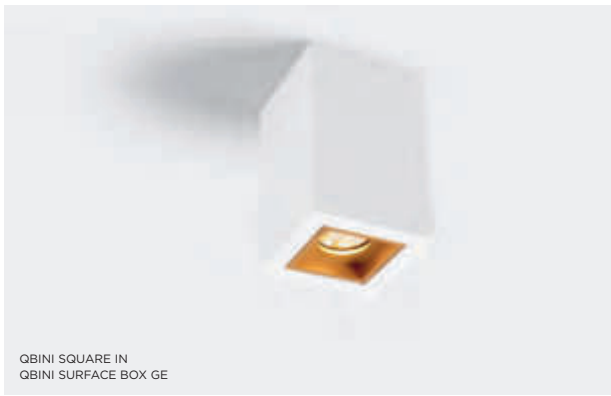

QBINI ASY
QBINI FRAME