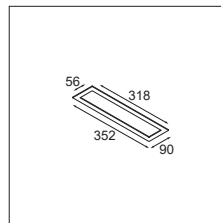

CEILING BASE BACKPLATE