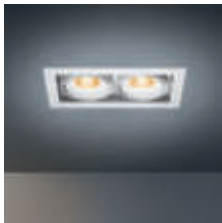

Multiple for 2x LED GE

2X LED (NOT INCL.)

! MUST BE USED WITH M-LED 111

DRIVER > SEE PRODUCT PAGE ON WEBSITE

CONNECTED > SEE GOODIES

M-LED > SEE BELOW

INSTALLATION ACCESSORIES

10390230 CONBOX 228X387X122X292

10410230 GYPKIT 385X257X325X170