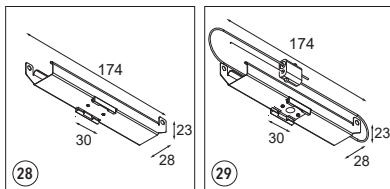

EXTRA

- 13410001 PISTA BRACKET FOR CLIMATE CONTROL CEILINGS (10 PIECES) (28)
- 13410003 PISTA BRACKET INCL. SAFETY CABLE FOR CLIMATE CONTROL CEILINGS (10 PIECES) (29)