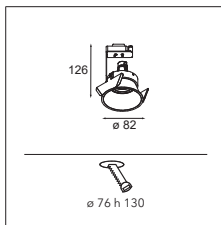

Lotis 82 concrete MR16 GE

1X QR-CBC 51 | GX5.3 | MAX. 50W

black	12560002
white struc	12560009