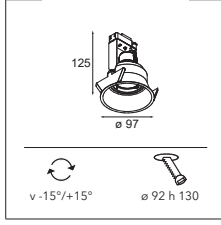

REQUIRED PARTS

Lotis 97 concrete adjustable GU10

1X QPAR 16 | GU10 | MAX. 50W

* RESISTIVE DIMMABLE ONLY WHEN USED WITH HALOGEN GU10 LAMP

CONNECTED > SEE GOODIES

RESISTIVE DIMMABLE	
black	12571002
white struc	12571009