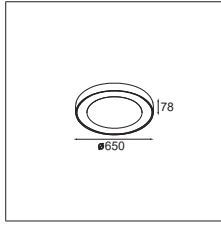

Flat moon eclips 650 ceiling down LED GI

LED MODULE INCL. 36W

CONNECTED > SEE GOODIES