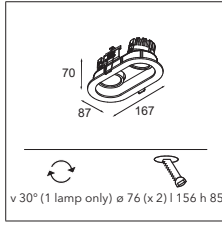

LUMINAIRE OUTPUT & POWER CONSUMPTION (white struc (champagne interior) - values per lamp)

	350mA	500mA
2700K / 20°	460lm / 6.2W	592lm / 9.2W

Duell recessed 2x LED RG

2X LED ARRAY INCL. | 9.2W

v 30° (1 lamp only) ø 76 (x 2) | 156 h 85