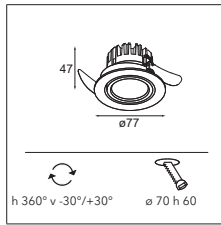

K-SET > SEE BELOW (MORE INFO SEE PAGES 70-75)

INSTALLATION ACCESSORIES

10889830 CONBOX 190X192X130X256

12290130 GYPKIT 190X190-Ø70