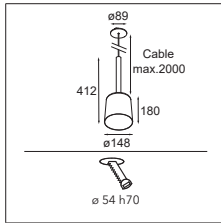

Tulip bloom (power feed recessed) E27

LAMP EXCL. E27 MAX. 35W

CONNECTED > SEE GOODIES