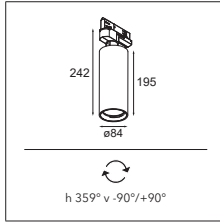

Charlatan track 85 LED GI

1X LED ARRAY INCL. | 23.8W

! MUST BE COMBINED WITH REFLECTOR

TRACK COMPONENTS > SEE PAGES 446-449

OPTICAL ACCESSORIES

10210004	REFLECTOR Ø85 SPOT
10210005	REFLECTOR Ø85 MEDIUM
10210006	REFLECTOR Ø85 FLOOD