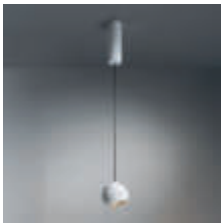

Marbul suspension adjustable LED warm dim GI

1X LED ARRAY INCL. 12W

! MUST BE COMBINED WITH MAGNETIC REFLECTOR

OPTICAL ACCESSORIES

10219330	MAGNETIC REFLECTOR Ø82 LED WARM DIM 25° ALU
10219430	MAGNETIC REFLECTOR Ø82 LED WARM DIM 40° ALU
10219830	MAGNETIC REFLECTOR Ø82 LED WARM DIM 40° CHAMPAGNE
10219630	MAGNETIC REFLECTOR Ø82 LED WARM DIM 40° GOLD