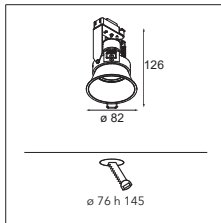

Lotis 82 LED retrofit

1X LED GU10 INCL. GU10 5.5W

INSTALLATION ACCESSORIES

10889830 CONBOX 190X192X130X256

12290830 GYPKIT 190X190-Ø76