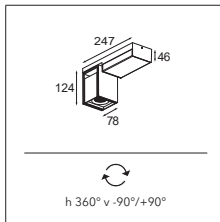

TRAILING EDGE DIMMABLE	1800K - 3000K / CRI90+	
	25°	40°
black struc - black struc	12826256	12826356
black struc - brushed alu	12826262	12826362
black struc - chrome	12826264	12826364
black struc - smoked bronze	12826267	12826367
complete white struc	12826209	12826309
white struc - brushed alu	12826261	12826361
white struc - chrome	12826263	12826363
white struc - smoked bronze	12826266	12826366

LUMINAIRE OUTPUT & POWER CONSUMPTION (white struc - white struc)

@3000K / 25°

881lm / 13.5W

CONNECTED > SEE GOODIES