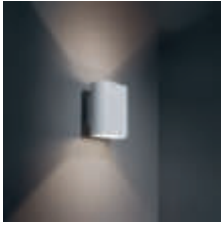

Duell wall IP44 LED GI

2X HIGH POWER LED INCL. 2W

! NOT SUITABLE FOR INSTALLATION $\leq$ 5KM FROM THE COAST