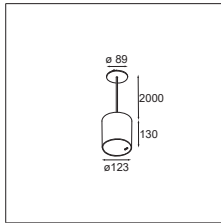

Smart tubed suspension 115 LED GE

LUMINAIRE NOT INCL.

SMART COMBINATIONS > SEE PAGES 284-293

DRIVER > SEE PRODUCT PAGE ON WEBSITE

black struc	13141432
white struc	13141409