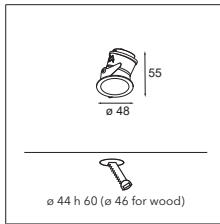

Smart asy lotis 48 IP55 LED warm dim GE

1X LED ARRAY INCL. | 4W

DRIVER > SEE PRODUCT PAGE ON WEBSITE

SMART COMBINATIONS > SEE PAGES 284-293

CONNECTED > SEE GOODIES

INSTALLATION ACCESSORIES

10889530 CONBOX 100X123X80X187

12290730 GYPKIT 100X120-045