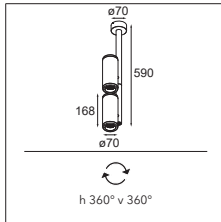

Médard 70 stretched 2x LED warm dim GI

2X LED ARRAY INCL | 12W