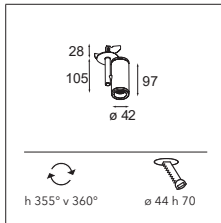

Médard 42 semi-recessed LED warm dim GE

1X LED ARRAY INCL | 6W

DRIVER > SEE PRODUCT PAGE ON WEBSITE

CONNECTED > SEE GOODIES