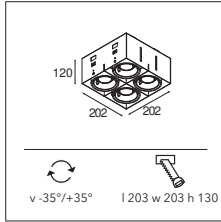

Mini multiple trimless 4x LED retrofit

4X LED GU10 INCL | 5.5W

CONNECTED > SEE GOODIES

INSTALLATION ACCESSORIES

10440430 CONBOX 237X258X130X315

10460430 RECESSED FRAME MINI MULTIPLE TRIMLESS 4X