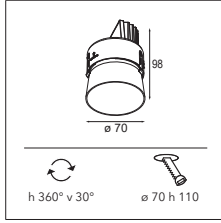

Thimble 70 trimless adjustable LED GE

1X LED ARRAY INCL | 8.1W

! INSTALLATION ACCESSORIES REQUIRED

DRIVER > SEE PRODUCT PAGE ON WEBSITE

CONNECTED > SEE GOODIES

INSTALLATION ACCESSORIES

11624030	CONBOX 140X250X100X210
11624130	CONBOX 140X400X100X210
12292430	GYPKITTRIMLESS 150X150 - Ø70
12292530	GYPKITTRIMLESS 300X150 - 2X Ø70
11624230	CONCRETE KIT 150X150 - Ø70
12292630	GYPSUM FIBREBOARD 150X150
12292730	GYPSUM FIBREBOARD 300X150
11624330	RECESSED RING Ø70
11624430	CONCRETE RING Ø70 STAND CONCRETE BOXES