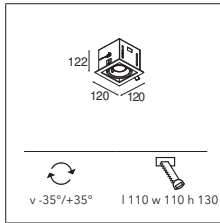

Mini multiple 1x GU10

1X QPAR 16 | GU10 | MAX. 50W

* RESISTIVE DIMMABLE ONLY WHEN USED WITH HALOGEN GU10 LAMP

CONNECTED > SEE GOODIES

INSTALLATION ACCESSORIES

10400130 CONBOX 122X257X147X186

10420130 GYPKIT 255X152X110X110