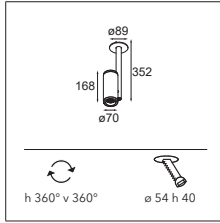

WARM DIM

Médard 70 stretched semi-recessed 1x LED warm dim GE

1X LED ARRAY INCL | 12W

DRIVER > SEE PRODUCT PAGE ON WEBSITE

CONNECTED > SEE GOODIES