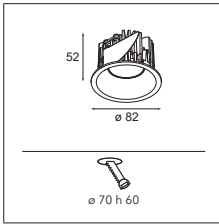

WARM DIM

Smart lotis 82 IP55 LED warm dim GE

1X LED ARRAY INCL. 6W

DRIVER > SEE PRODUCT PAGE ON WEBSITE

SMART COMBINATIONS > SEE PAGES 284-293

CONNECTED > SEE GOODIES

INSTALLATION ACCESSORIES

10889830	CONBOX 190X192X130X256
12290130	GYPKIT 190X190-Ø70
12291030	GYPKIT 210X190-2XØ70 R35-88
12500230	SMART RECESSED RING 82