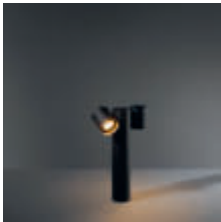

Lowieze low IP54 2x LED GI

2X HIGH POWER LED INCL. 4W

! NOT SUITABLE FOR INSTALLATION $\leq$ 5KM FROM THE COAST

INSTALLATION ACCESSORIES

11189802 EARTH PIN H350