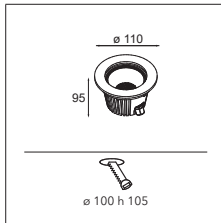

Hipy 110 anti glare IP67 LED GE

1X LED ARRAY INCL 9.2W

! SUITABLE FOR INSTALLATION ≤5KM FROM THE COAST

DRIVER > SEE PRODUCT PAGE ON WEBSITE

CONNECTED > SEE GOODIES

INSTALLATION ACCESSORIES

12349830 CONBOX Ø114 H165