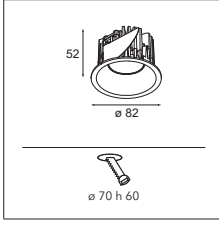

Smart lotis 82 IP55 LED GE

1X LED ARRAY INCL. 9.2W

! 3500K ON REQUEST

DRIVER > SEE PRODUCT PAGE ON WEBSITE

SMART COMBINATIONS > SEE PAGES 284-293

CONNECTED > SEE GOODIES

INSTALLATION ACCESSORIES

10889830	CONBOX 190X192X130X256
12290130	GYPKIT 190X190-Ø70
12291030	GYPKIT 210X190-2XØ70 R35-88
12500230	SMART RECESSED RING 82