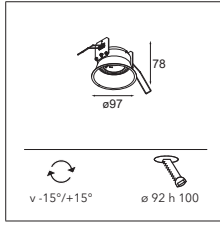

WARM DIM

Lotis 97 adjustable for LED GE

1X LED (NOT INCL.)

! MUST BE USED WITH M-LED 50

DRIVER > SEE PRODUCT PAGE ON WEBSITE

CONNECTED > SEE GOODIES

M-LED > SEE LEFT PAGE

INSTALLATION ACCESSORIES

10889830 CONBOX 190X192X130X256

12290330 GYPKIT 190X190-Ø92