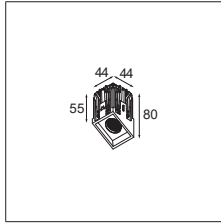

Qbini asy LED GE

1X LED ARRAY INCL | 4.3W

! MUST BE USED WITH QBINI (TRIMLESS) FRAME OR QBINI SURFACE BOX

DRIVER > SEE PRODUCT PAGE ON WEBSITE

CONNECTED > SEE GOODIES

QBINI (TRIMLESS) FRAME > SEE PAGE 199

QBINI SURFACE BOX > SEE PAGE 197, 199

OPTICAL ACCESSORIES

14191032	HONEYCOMB Ø26
14192032	SNOOT Ø26 BLACK
14193032	CROSSBLADE Ø26 BLACK