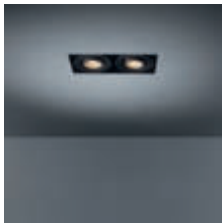

Mini multiple trimless for 2x LED GE

2X LED (NOT INCL.)

! MUST BE USED WITH M-LED 70

DRIVER > SEE PRODUCT PAGE ON WEBSITE

CONNECTED > SEE GOODIES

M-LED > SEE BELOW

INSTALLATION ACCESSORIES

10440230 CONBOX 237X158X130X315

10460230 RECESSED FRAME MINI MULTIPLE TRIMLESS 2X