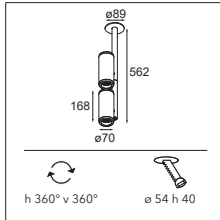

Médard 70 stretched semi-recessed 2x LED warm dim GE

2X LED ARRAY INCL | 12W

DRIVER > SEE PRODUCT PAGE ON WEBSITE

CONNECTED > SEE GOODIES