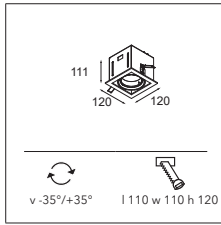

01 — CEILING

02 — JACK

03 — TRACK

04 — WALL

05 — EXTERIOR

06 — PROFILES

07 — GOODIES

Mini multiple for Smart rings 1x LED GE