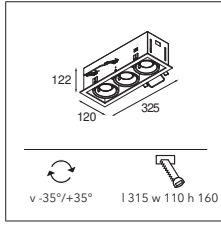

INSTALLATION ACCESSORIES

10400230 CONBOX 257X222X147X321

10420230 GYPKIT 240X287X210X110

RESISTIVE DIMMABLE	
alu - black	10351305
white struc	10351309

Mini multiple 3x GU10

3X QPAR 16 | GU10 | MAX. 50W

* RESISTIVE DIMMABLE ONLY WHEN USED WITH HALOGEN GU10 LAMP