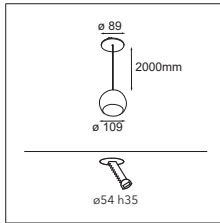

Marbul suspension LED GE

1X LED ARRAY INCL. 9.3W

! MUST BE COMBINED WITH MAGNETIC REFLECTOR

DRIVER > SEE PRODUCT PAGE ON WEBSITE

CONNECTED > SEE GOODIES

OPTICAL ACCESSORIES

10216830	MAGNETIC REFLECTOR Ø82 LED 10° ALU
10216930	MAGNETIC REFLECTOR Ø82 LED 10° CHAMPAGNE
10217030	MAGNETIC REFLECTOR Ø82 LED 10° GOLD
10217130	MAGNETIC REFLECTOR Ø82 LED 25° ALU
10217230	MAGNETIC REFLECTOR Ø82 LED 25° CHAMPAGNE
10217330	MAGNETIC REFLECTOR Ø82 LED 25° GOLD
10217430	MAGNETIC REFLECTOR Ø82 LED 40° ALU
10217530	MAGNETIC REFLECTOR Ø82 LED 40° CHAMPAGNE
10217630	MAGNETIC REFLECTOR Ø82 LED 40° GOLD