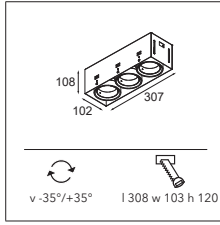

WARM DIM

Mini multiple trimless for 3x LED GE

3X LED (NOT INCL.)

! MUST BE USED WITH M-LED 70

DRIVER > SEE PRODUCT PAGE ON WEBSITE

CONNECTED > SEE GOODIES

M-LED > SEE LEFT PAGE

INSTALLATION ACCESSORIES

10440730 CONBOX 342X158X130X420

10460730 RECESSED FRAME MINI MULTIPLE TRIMLESS 3X