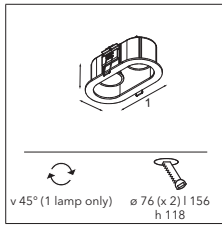

v 45° (1 lamp only) ø 76 (x 2) | 156 h 118

INSTALLATION ACCESSORIES

10889830 CONBOX 190X192X130X256

12290930 GYPKIT 190X190 - R38X80