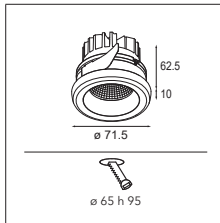

DRIVER > SEE PRODUCT PAGE ON WEBSITE

CONNECTED > SEE GOODIES