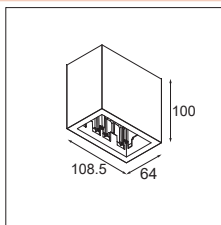

SURFACE BOX 2X LED GE

13120109 WHITE STRUC
13120132 BLACK STRUC