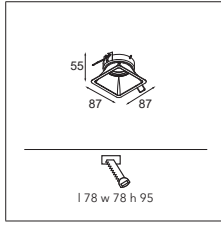

WARM DIM

Lotis square for LED GE

1X LED (NOT INCL.)

! MUST BE USED WITH M-LED 50

DRIVER > SEE PRODUCT PAGE ON WEBSITE

CONNECTED > SEE GOODIES

M-LED > SEE BELOW

INSTALLATION ACCESSORIES

10889830 CONBOX 190X192X130X256

12291130 GYPKIT 190X190X78X78

black	12619002
white struc	12619009

LUMINAIRE OUTPUT & POWER CONSUMPTION (M-LED 50 alu)

	350mA	500mA
2700K / 25°	442lm / 6.2W	568lm / 9.2W
3000K / 25°	469lm / 6.2W	630lm / 9.2W
3500K / 25°	487lm / 6.2W	655lm / 9.2W
4000K / 25°	510lm / 6.2W	685lm / 9.2W

WARM DIM