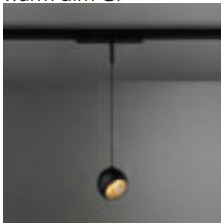

Marbul suspension adjustable track LED warm dim GI

1X LED ARRAY INCL. 12W

! MUST BE COMBINED WITH MAGNETIC REFLECTOR

CONNECTED > SEE GOODIES

OPTICAL ACCESSORIES

10219330	MAGNETIC REFLECTOR Ø82 LED WARM DIM 25° ALU
10219430	MAGNETIC REFLECTOR Ø82 LED WARM DIM 40° ALU
10219830	MAGNETIC REFLECTOR Ø82 LED WARM DIM 40° CHAMPAGNE
10219630	MAGNETIC REFLECTOR Ø82 LED WARM DIM 40° GOLD

TRACK COMPONENTS > SEE PAGES 446-449