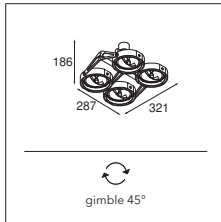

Nomad 4x AR111 GE

4X QR-LP 111 | G53 | MAX. 50W

! BASE FLANGE OPTIONAL
! CAN BE COMBINED WITH M-LED 111

M-LED > SEE BELOW

INSTALLATION ACCESSORIES

10203005	BASE FLANGE Ø90 H3 - ALU
10203009	BASE FLANGE Ø90 H3 - WHITE STRUC
10203032	BASE FLANGE Ø90 H3 - BLACK STRUC
10204005	BASE FLANGE TUBE Ø90 H20 - ALU
10204009	BASE FLANGE TUBE Ø90 H20 - WHITE STRUC
10204032	BASE FLANGE TUBE Ø90 H20 - BLACK STRUC