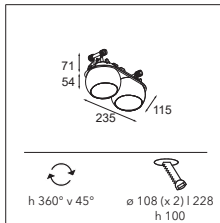

Marbul recessed 115 2x LED warm dim GE

2X LED ARRAY INCL. 12W

! MUST BE COMBINED WITH MAGNETIC REFLECTOR

DRIVER > SEE PRODUCT PAGE ON WEBSITE

CONNECTED > SEE GOODIES

OPTICAL ACCESSORIES

10219330	MAGNETIC REFLECTOR Ø82 LED WARM DIM 25° ALU
10219430	MAGNETIC REFLECTOR Ø82 LED WARM DIM 40° ALU
10219830	MAGNETIC REFLECTOR Ø82 LED WARM DIM 40° CHAMPAGNE
10219630	MAGNETIC REFLECTOR Ø82 LED WARM DIM 40° GOLD

INSTALLATION ACCESSORIES

10390130	CONBOX 183X312X122X247
12291530	GYPKIT 310X212 - 2XØ108 R54X120