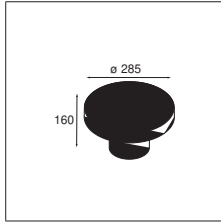

6X HIGH POWER LED INCL. 1W

! NOT SUITABLE FOR INSTALLATION $\leq$ 5KM FROM THE COAST

INSTALLATION ACCESSORIES

11189802 EARTH PIN H350