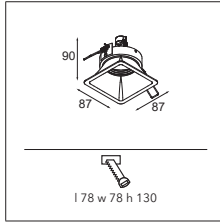

Lotis square MR16 GE

1X QR-CBC 51 | GU 5.3 | MAX. 50W

INSTALLATION ACCESSORIES

10889830 CONBOX 190X192X130X256

12291130 GYPKIT 190X190X78X78