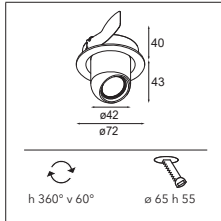

Pupil 72 LED warm dim GE

1X LED ARRAY INCL. 6W

DRIVER > SEE PRODUCT PAGE ON WEBSITE

CONNECTED > SEE GOODIES

K-SET > SEE BELOW (MORE INFO SEE PAGES 70-75)

OPTICAL ACCESSORIES

14191032 HONEYCOMB Ø26

14192032 SNOOT Ø26 BLACK

14193032 CROSSBLADE Ø26 BLACK