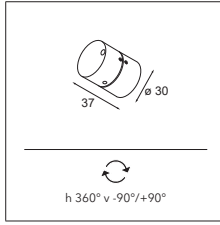

Definitif MR16 GE

1X QR-CBC 51 | GU 5.3 | MAX. 50W

! TO BE INSTALLED WITH DEFINITIF STICK AND SUPERMODUPOINT (NOT INCLUDED)