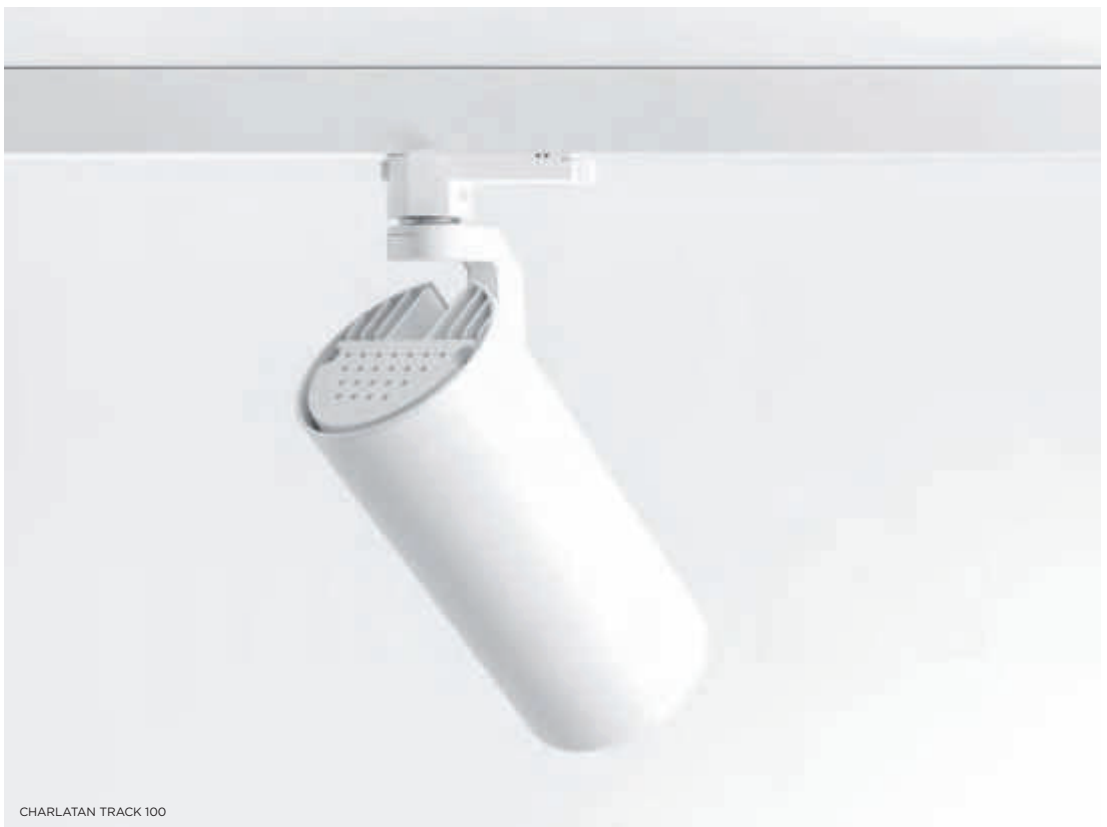

CHARLATAN TRACK 100
CHARLATAN TRACK 85
CHARLATAN TRACK 65

CHARLATAN TRACK 100

CHARLATAN

A trackspot for our 230V track rail, Charlatan is a light to keep close. Its pure, unpretentious and timeless design makes Charlatan an easy choice for several kinds of spaces. Thin, adjustable bracket, flexibility of 360° horizontal and 90° vertical, deeper recessed positioning of reflector for visual comfort, there's no compromise on quality or technology. Choose between 3 diameter sizes, 3 beam angles, 4 colour temperatures, 3 lumen packages and 2 dimming systems, and let the show begin.