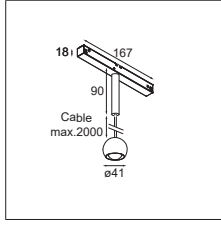

Marbulito suspension track 48V 1xLED

1X LED ARRAY INCL | 4.4W

CONNECTED > SEE GOODIES

TRACK 48V COMPONENTS > SEE PAGES 402-407

1-10V	2700K / CRI90+	3000K / CRI90+
	28°	28°
black struc	13422032	13422432
white struc	13422009	13422409

DALI	2700K / CRI90+	3000K / CRI90+
	28°	28°
black struc	13422132	13422532
white struc	13422109	13422509

LUMINAIRE OUTPUT & POWER CONSUMPTION (white struc)

2700K / 28°	332lm / 6.5W
3000K / 28°	332lm / 6.5W

01 — CEILING

02 — JACK

03 — TRACK

04 — WALL

05 — EXTERIOR

06 — PROFILES

07 — GOODIES