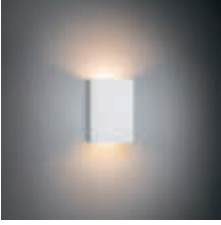

Sulfer LED IP54 GI

2X LED MODULE INCL. 3W

! OUTDOOR USE: NOT SUITABLE FOR INSTALLATION ≤ 5 KM FROM THE COAST

OPTICAL ACCESSORIES

13271209	SMAL BEAM APERTURE PLATES IP WHITE STRUCT
13271232	SMAL BEAM APERTURE PLATES IP BLACK STRUCT
13271309	MEDIUM BEAM APERTURE PLATES IP WHITE STRUCT
13271332	MEDIUM BEAM APERTURE PLATES IP BLACK STRUCT