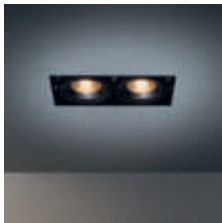

Multiple trimless for 2x LED GE

2X LED (NOT INCL.)

! MUST BE USED WITH M-LED 111

DRIVER > SEE PRODUCT PAGE ON WEBSITE

CONNECTED > SEE GOODIES

M-LED > SEE BELOW

INSTALLATION ACCESSORIES

10430230 CONBOX 349X215X120X427

10450230 RECESSED FRAME MULTIPLE TRIMLESS 2X