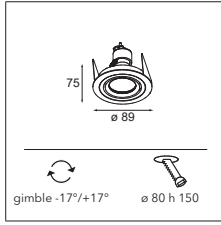

10280102 BLRING Ø50 HIGH BLACK

alu	10270205
black	10270202
white struc	10270201

K-3 89 GU10

1X QPAR 16 | GU10 | MAX. 50W

* RESISTIVE DIMMABLE ONLY WHEN USED WITH HALOGEN GU10 LAMP

CONNECTED > SEE GOODIES

INSTALLATION ACCESSORIES