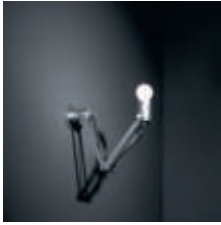

Nomad minimal short E27

1X A 60 E27 MAX. 70W

* RESISTIVE DIMMABLE ONLY WHEN USED WITH HALOGEN E27 LAMP

! NOMAD MINIMAL/ANIMAL SHADE OPTIONAL
! DISK OPTIONAL

CONNECTED > SEE GOODIES

INSTALLATION ACCESSORIES

10203801	MINIMAL SHADE - MEDIUM (Ø200) - WHITE
10203802	MINIMAL SHADE - MEDIUM (Ø200) - BLACK
10203813	MINIMAL SHADE - MEDIUM (Ø200) - RED
10203837	MINIMAL SHADE - MEDIUM (Ø200) - BLACK/GOLD
10203901	MINIMAL SHADE - LARGE (Ø250) - WHITE
10203902	MINIMAL SHADE - LARGE (Ø250) - BLACK
10203913	MINIMAL SHADE - LARGE (Ø250) - RED
10203937	MINIMAL SHADE - LARGE (Ø250) - BLACK/GOLD
10203924	ANIMAL SHADE - LARGE (Ø250) - ZEBRA/WHITE