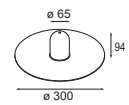

PLACEBO SHADES

BEANIE		DOULI		SOMBRERO	
white matt	black matt	white matt	black matt	white matt	black matt
12628038	12628083	12629038	12629083	12627038	12627083