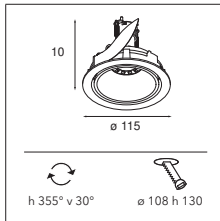

Smart lotis 115 adjustable GU10

1X LED GU10 INCL | GU10 | MAX. 50W

* RESISTIVE DIMMABLE ONLY WHEN USED WITH HALOGEN GU10 LAMP

SMART COMBINATIONS > SEE PAGES 284-293

CONNECTED > SEE GOODIES

INSTALLATION ACCESSORIES

10889830 CONBOX 190X192X130X256

12290530 GYPKIT 190X190-Ø108

12810230 RECESSED RING Ø127 H100