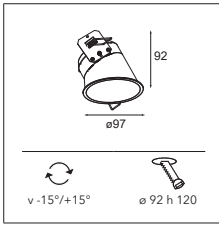

04 — WALL

05 — EXTERIOR

06 — PROFILES

07 — GOODIES

WARM DIM

Asy lotis 97 adjustable for LED GE

1X LED (NOT INCL.)

! MUST BE USED WITH M-LED 50