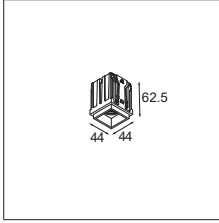

Qbini square out LED GE

1X LED ARRAY INCL. 4.3W

! MUST BE USED WITH QBINI (TRIMLESS) FRAME OR QBINI SURFACE BOX

DRIVER > SEE PRODUCT PAGE ON WEBSITE

CONNECTED > SEE GOODIES

QBINI (TRIMLESS) FRAME > SEE PAGE 199

QBINI SURFACE BOX > SEE PAGE 197, 199

OPTICAL ACCESSORIES

14191032	HONEYCOMB Ø26
14192032	SNOOT Ø26 BLACK
14193032	CROSSBLADE Ø26 BLACK