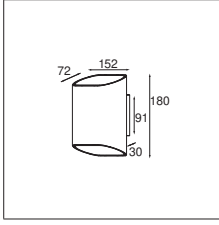

05 — EXTERIOR

06 — PROFILES

07 — GOODIES

TRAPZ - BLACK STRUC - GOLD

TRAPZ - SILKY GREY - CHAMPAGNE

TRAPZ - CACAO BRONZE - BLACK

Trapz LED 500lm GI

2X LED ARRAY INCL. 4.5W