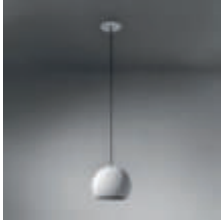

Smart ball suspension 115 GE

LUMINAIRE NOT INCL.

DRIVER > SEE PRODUCT PAGE ON WEBSITE

SMART COMBINATIONS > SEE PAGES 284-293