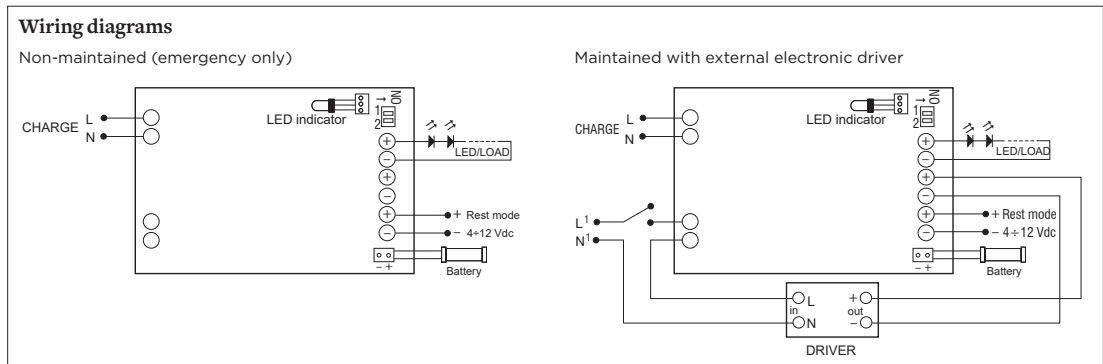

Back-up unit (1 hour - 3 hours)

Reference	12400010	12400110
Dimensions (LxWxH)	unit 166x46x34 / battery pack 135x45x23	unit 166x46x34 / 2x battery pack 212x40x33
Input	220-240V 50/60Hz	220-240V 50/60Hz
Ambient temperature	0°C to 50°C	0°C to 50°C
Emergency operating time	1 hour	3 hours
Charge time	24 hours	24 hours
Output	100-400mA 9-58V	100-400mA 9-58V
DIP-switch setting		

1. ### Remarks
2. Respect polarity for installation of battery and LED luminaire.
   - Keep batteries away from heat source.
   - Do not connect any external battery charger!
   - In order to check the correct functionality, we recommend a charging time of about 30 hours.
   - It is advisable to effect every 3 months at least one discharge and charge cycle in order to assure the maximum efficiency.
   - Replace the batteries every 4 years or after 500 charge/discharge cycles.
   - Please check wire diagrams before installing.