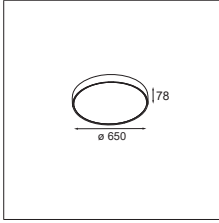

Flat moon 650 suspension up/down LED GI

1X MED-POWER LED INCL. 85W

! SUSPENSION KIT NOT INCLUDED

CONNECTED > SEE GOODIES

INSTALLATION ACCESSORIES

11061809	SUSPENSION KIT 4M - 3X 0.75 (3 CABLES) - WHITE STRUC
11061832	SUSPENSION KIT 4M - 3X 0.75 (3 CABLES) - BLACK STRUC
11061909	SUSPENSION KIT 4M - 5X 0.75 (3 CABLES) - WHITE STRUC
11061932	SUSPENSION KIT 4M - 5X 0.75 (3 CABLES) - BLACK STRUC
11062409	SUSPENSION KIT 4M - 9X 0.75 (3 CABLES) - WHITE STRUC
11062432	SUSPENSION KIT 4M - 9X 0.75 (3 CABLES) - BLACK STRUC
11066009	SUSPENSION KIT 4M / 3X 0.75 TRIANGLE (3 CABLES) WHITE STRUC
11066032	SUSPENSION KIT 4M / 3X 0.75 TRIANGLE (3 CABLES) BLACK STRUC
11066109	SUSPENSION KIT 4M / 5X 0.75 TRIANGLE (3 CABLES) WHITE STRUC
11066132	SUSPENSION KIT 4M / 5X 0.75 TRIANGLE (3 CABLES) BLACK STRUC
11066209	SUSPENSION KIT 4M / 9X 0.75 TRIANGLE (3 CABLES) WHITE STRUC
11066232	SUSPENSION KIT 4M / 9X 0.75 TRIANGLE (3 CABLES) BLACK STRUC

OPTICAL ACCESSORIES

13289200	FLAT MOON PRISMATIC DIFFUSER 650/670
13289300	FLAT MOON ICE PRISMATIC DIFFUSER 650/670

1-10V	2700K / CRI90+	3000K / CRI90+	4000K / CRI90+
black struc	13304632	13304732	13304832
white struc	13304609	13304709	13304809

DALI/PUSHDIM	2700K / CRI90+	3000K / CRI90+	4000K / CRI90+
black struc	13304932	13305032	13305132
white struc	13304909	13305009	13305109

LUMINAIRE OUTPUT & POWER CONSUMPTION (white struc)

2700K / 110°	8426lm / 98W
3000K / 110°	8061lm / 98W
4000K / 110°	9288lm / 98W

01 — CEILING

02 — JACK

03 — TRACK

04 — WALL

05 — EXTERIOR

06 — PROFILES

07 — GOODIES