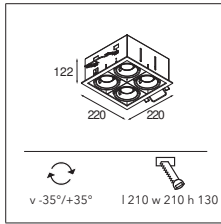

CONNECTED > SEE GOODIES

INSTALLATION ACCESSORIES

10400330 CONBOX.257X327X147X321

10420330 GYPKIT.345X287X315X110

RESISTIVE DIMMABLE	
alu - black	10351405
white struc	10351409

Mini multiple 4x GU10

4X QPAR 16 | GU10 | MAX. 50W