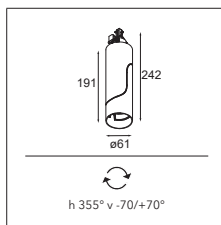

Semih 61 track LED warm dim GI

1X LED MODULE INCL. 12W

! MUST BE COMBINED WITH MAGNETIC REFLECTOR

TRACK COMPONENTS > SEE PAGES 446-449

OPTICAL ACCESSORIES

10218730	MAGNETIC REFLECTOR Ø57 LED WARM DIM 25° ALU
10218830	MAGNETIC REFLECTOR Ø57 LED WARM DIM 40° ALU
10219230	MAGNETIC REFLECTOR Ø57 LED WARM DIM 50° CHAMPAGNE
10219030	MAGNETIC REFLECTOR Ø57 LED WARM DIM 50° GOLD