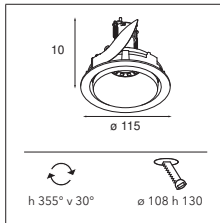

Smart kup 115 adjustable GU10

1X LED GU10 INCL | GU10 | MAX. 50W

* RESISTIVE DIMMABLE ONLY WHEN USED WITH HALOGEN GU10 LAMP

SMART COMBINATIONS > SEE PAGES 284-293

CONNECTED > SEE GOODIES

INSTALLATION ACCESSORIES

10889830 CONBOX 190X192X130X256

12290530 GYPKIT 190X190-Ø108

12810230 RECESSED RING Ø127 H100