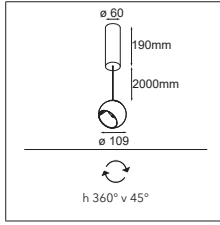

Marbul suspension adjustable LED GI

1X LED ARRAY INCL. 9.3W

! MUST BE COMBINED WITH MAGNETIC REFLECTOR

CONNECTED > SEE GOODIES

OPTICAL ACCESSORIES

10216830	MAGNETIC REFLECTOR Ø82 LED 10° ALU
10216930	MAGNETIC REFLECTOR Ø82 LED 10° CHAMPAGNE
10217030	MAGNETIC REFLECTOR Ø82 LED 10° GOLD
10217130	MAGNETIC REFLECTOR Ø82 LED 25° ALU
10217230	MAGNETIC REFLECTOR Ø82 LED 25° CHAMPAGNE
10217330	MAGNETIC REFLECTOR Ø82 LED 25° GOLD
10217430	MAGNETIC REFLECTOR Ø82 LED 40° ALU
10217530	MAGNETIC REFLECTOR Ø82 LED 40° CHAMPAGNE
10217630	MAGNETIC REFLECTOR Ø82 LED 40° GOLD