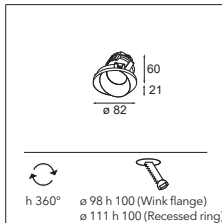

Wink asy 82 LED spotlight GE

1X LED ARRAY INCL. 9.2W

! MUST BE USED WITH RECESSED RING OR FLANGE
! LED LIGHT IS INSERTED AT A 30° ANGLE

DRIVER > SEE PRODUCT PAGE ON WEBSITE

CONNECTED > SEE GOODIES

INSTALLATION ACCESSORIES

14203009 WINK 82 FLANGE WHSTR (FALSE/CONCRETE CEILINGS)

14203030 RECESSED RING Ø110 (FALSE CEILINGS)

14203032 WINK 82 FLANGE BLSTR (FALSE/CONCRETE CEILINGS)