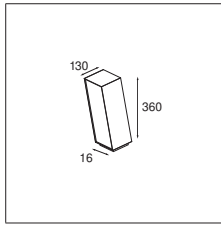

Fall 1.2 IP54 LED GI

1X LED-STRIP 24V INCL. 9.8W

! NOT SUITABLE FOR INSTALLATION $\leq$ 5KM FROM THE COAST

INSTALLATION ACCESSORIES

11189102 EARTH PIN H350 WITH SQUARE PLATE 100X100