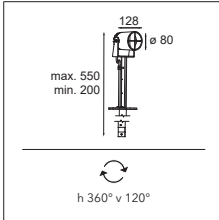

Julien round IP54 LED GE

1X HIGH POWER LED INCL. 4W

! NOT SUITABLE FOR INSTALLATION $\leq$ 5KM FROM THE COAST