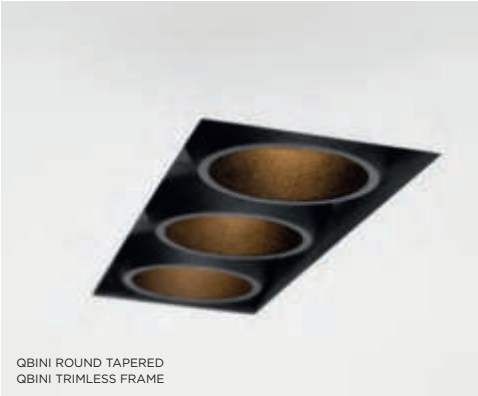

Qbini surface box 2x LED GE

LUMINAIRE NOT INCLUDED

black struc	13120132
white struc	13120109

QBINI ROUND IN
QBINI BLIND COVER
QBINI TRIMLESS FRAME

QBINI SQUARE OUT
QBINI FRAME

QBINI SQUARE TAPERED
QBINI FRAME