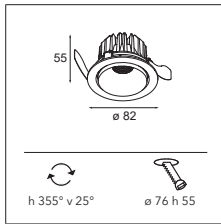

Smart kup 82 adjustable LED warm dim GE

1X LED ARRAY INCL. 6W

DRIVER > SEE PRODUCT PAGE ON WEBSITE

SMART COMBINATIONS > SEE PAGES 284-293

CONNECTED > SEE GOODIES

INSTALLATION ACCESSORIES

10889830 CONBOX 190X192X130X256

12290830 GYPKIT 190X190-Ø76