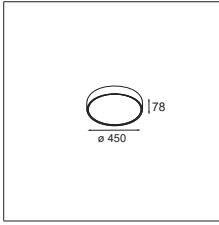

Flat moon 450 ceiling down LED GI

1X MED-POWER LED INCL. 25.9W

CONNECTED > SEE GOODIES

OPTICAL ACCESSORIES

13289000	FLAT MOON PRISMATIC DIFFUSER 450/470
13289100	FLAT MOON ICE PRISMATIC DIFFUSER 450/470