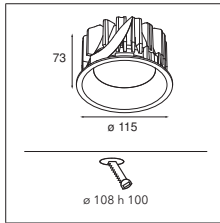

Smart lotis 115 diffuse IP54 LED GE

1X LED ARRAY INCL. 16.25W

! 3500K ON REQUEST

DRIVER > SEE PRODUCT PAGE ON WEBSITE

SMART COMBINATIONS > SEE PAGES 284-293

CONNECTED > SEE GOODIES

INSTALLATION ACCESSORIES

10889830 CONBOX 190X192X130X256

12290530 GYPKIT 190X190-Ø108

12810230 RECESSED RING Ø127 H100