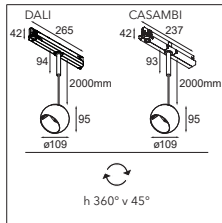

Marbul suspension adjustable track LED warm dim GI

1X LED ARRAY INCL. 12W

! MUST BE COMBINED WITH MAGNETIC REFLECTOR

CONNECTED > SEE GOODIES

OPTICAL ACCESSORIES

10219330	MAGNETIC REFLECTOR Ø82 LED WARM DIM 25° ALU
10219430	MAGNETIC REFLECTOR Ø82 LED WARM DIM 40° ALU
10219830	MAGNETIC REFLECTOR Ø82 LED WARM DIM 40° CHAMPAGNE
10219630	MAGNETIC REFLECTOR Ø82 LED WARM DIM 40° GOLD

TRACK COMPONENTS > SEE PAGES 446-449