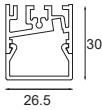

Light lines make fantastic architectural features. At just 26.5 mm wide, SL nano is our narrowest U-profile. SL nano poly out, available with a PMMA diffuser on the outside, guarantees a light-filling effect in any room. Only available with LEDs. Suitable for surface mounting on the wall or ceiling; also works well as a suspended luminaire.

more info? supermodular.com/en/sl-nano-poly-out
configurator.supermodular.com