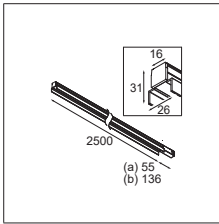

Pista track 48V LED linear flaps GI (2500mm)

X LED-STRIP INCL. 42.5W

CONNECTED > SEE GOODIES

TRACK 48V COMPONENTS > SEE PAGES 402-407