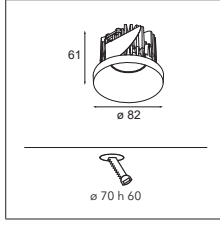

Smart kup 82 IP55 LED GE

1X LED ARRAY INCL. 9.2W

! 3500K ON REQUEST

DRIVER > SEE PRODUCT PAGE ON WEBSITE

SMART COMBINATIONS > SEE PAGES 284-293

CONNECTED > SEE GOODIES

INSTALLATION ACCESSORIES

10889830	CONBOX 190X192X130X256
12290130	GYPKIT 190X190-Ø70
12291030	GYPKIT 210X190-2XØ70 R35-88
12500230	SMART RECESSED RING 82