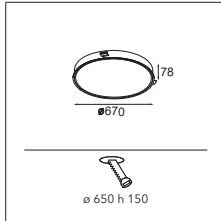

Flat moon 670 recessed LED GI

1X MED-POWER LED INCL. 62W

CONNECTED > SEE GOODIES

OPTICAL ACCESSORIES

13289200	FLAT MOON PRISMATIC DIFFUSER 650/670
13289300	FLAT MOON ICE PRISMATIC DIFFUSER 650/670