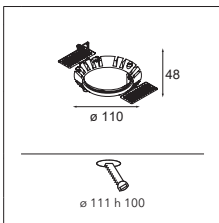

1X LED ARRAY INCL. 9.2W

! MUST BE USED WITH RECESSED RING OR FLANGE
! LED LIGHT IS INSERTED AT A 30° ANGLE

DRIVER > SEE PRODUCT PAGE ON WEBSITE

CONNECTED > SEE GOODIES

INSTALLATION ACCESSORIES

14203009 WINK 82 FLANGE WHSTR (FALSE/CONCRETE CEILINGS)

14203030 RECESSED RING Ø110 (FALSE CEILINGS)

14203032 WINK 82 FLANGE BLSTR (FALSE/CONCRETE CEILINGS)