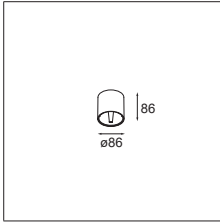

Smart surface tubed 82 small LED GE

LUMINAIRE NOT INCL.

* ONLY WHEN COMBINED WITH SMART 82 LED IP55

SMART COMBINATIONS > SEE PAGES 284-293

DRIVER > SEE PRODUCT PAGE ON WEBSITE