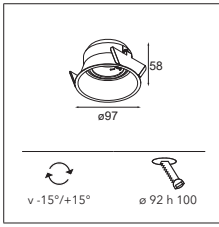

WARM DIM

Lotis 97 concrete adjustable for LED GE

1X LED (NOT INCL.)

! MUST BE USED WITH M-LED 50

DRIVER > SEE PRODUCT PAGE ON WEBSITE

CONNECTED > SEE GOODIES

M-LED > SEE BELOW