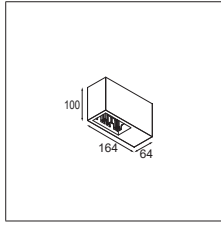

Qbini surface box 2x LED GI

LUMINAIRE NOT INCLUDED

TRAILING EDGE DIMMABLE	
black struc	13120232
white struc	13120209
DALI	
black struc	13120432
white struc	13120409
1-10V/PUSHDIM	
black struc	13120332
white struc	13120309

WARM DIM