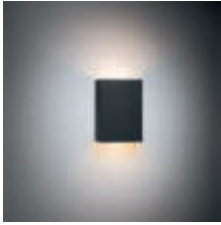

Sulfer LED GI

2X LED ARRAY INCL. 3W

OPTICAL ACCESSORIES

13271009	SMALL BEAM APERTURE PLATES WHITE STRUC
13271032	SMALL BEAM APERTURE PLATES BLACK STRUC
13271109	MEDIUM BEAM APERTURE PLATES WHITE STRUC
13271132	MEDIUM BEAM APERTURE PLATES BLACK STRUC