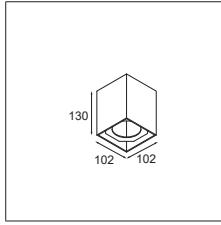

Smart surface box 82 1x LED GE

LUMINAIRE NOT INCL.

DRIVER > SEE PRODUCT PAGE ON WEBSITE

SMART COMBINATIONS > SEE PAGES 284-293

SMART MASK

12500009 SMART MASK 82 1X- WHITE STRUC

12500032 SMART MASK 82 1X- BLACK STRUC

12500046 SMART MASK 82 1X- GOLD