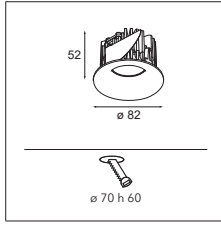

Smart cake 82 LED GE

1X LED ARRAY INCL. 9.2W

! 3500K ON REQUEST

DRIVER > SEE PRODUCT PAGE ON WEBSITE

SMART COMBINATIONS > SEE PAGES 284-293

CONNECTED > SEE GOODIES

INSTALLATION ACCESSORIES

10889830 CONBOX 190X192X130X256

12290130 GYPKIT 190X190-Ø70

12291030 GYPKIT 210X190-2XØ70 R35-88

12500230 SMART RECESSED RING 82