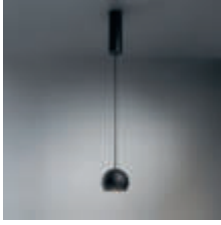

Marbul suspension LED GI

1X LED ARRAY INCL. 9.3W

! MUST BE COMBINED WITH MAGNETIC REFLECTOR

CONNECTED > SEE GOODIES

OPTICAL ACCESSORIES

10216830	MAGNETIC REFLECTOR Ø82 LED 10° ALU
10216930	MAGNETIC REFLECTOR Ø82 LED 10° CHAMPAGNE
10217030	MAGNETIC REFLECTOR Ø82 LED 10° GOLD
10217130	MAGNETIC REFLECTOR Ø82 LED 25° ALU
10217230	MAGNETIC REFLECTOR Ø82 LED 25° CHAMPAGNE
10217330	MAGNETIC REFLECTOR Ø82 LED 25° GOLD
10217430	MAGNETIC REFLECTOR Ø82 LED 40° ALU
10217530	MAGNETIC REFLECTOR Ø82 LED 40° CHAMPAGNE
10217630	MAGNETIC REFLECTOR Ø82 LED 40° GOLD