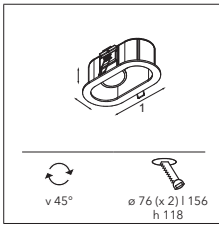

Duell recessed 1x MR16 GE

1X QR-CBC 51 | GU 5.3 | MAX. 50W

INSTALLATION ACCESSORIES

10889830 CONBOX 190X192X130X256

12290930 GYPKIT 190X190 - R38X80