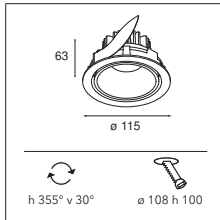

Smart lotis 115 adjustable LED GE

1X LED ARRAY INCL. 9.2W

! 3500K ON REQUEST

DRIVER > SEE PRODUCT PAGE ON WEBSITE

SMART COMBINATIONS > SEE PAGES 284-293

CONNECTED > SEE GOODIES

INSTALLATION ACCESSORIES

10889830 CONBOX 190X192X130X256

12290530 GYPKIT 190X190-Ø108

12810230 RECESSED RING Ø127 H100