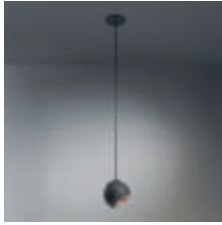

Marbul suspension adjustable LED GE

1X LED ARRAY INCL. 9.3W

! MUST BE COMBINED WITH MAGNETIC REFLECTOR

DRIVER > SEE PRODUCT PAGE ON WEBSITE

CONNECTED > SEE GOODIES

OPTICAL ACCESSORIES

10216830	MAGNETIC REFLECTOR Ø82 LED 10° ALU
10216930	MAGNETIC REFLECTOR Ø82 LED 10° CHAMPAGNE
10217030	MAGNETIC REFLECTOR Ø82 LED 10° GOLD
10217130	MAGNETIC REFLECTOR Ø82 LED 25° ALU
10217230	MAGNETIC REFLECTOR Ø82 LED 25° CHAMPAGNE
10217330	MAGNETIC REFLECTOR Ø82 LED 25° GOLD
10217430	MAGNETIC REFLECTOR Ø82 LED 40° ALU
10217530	MAGNETIC REFLECTOR Ø82 LED 40° CHAMPAGNE
10217630	MAGNETIC REFLECTOR Ø82 LED 40° GOLD