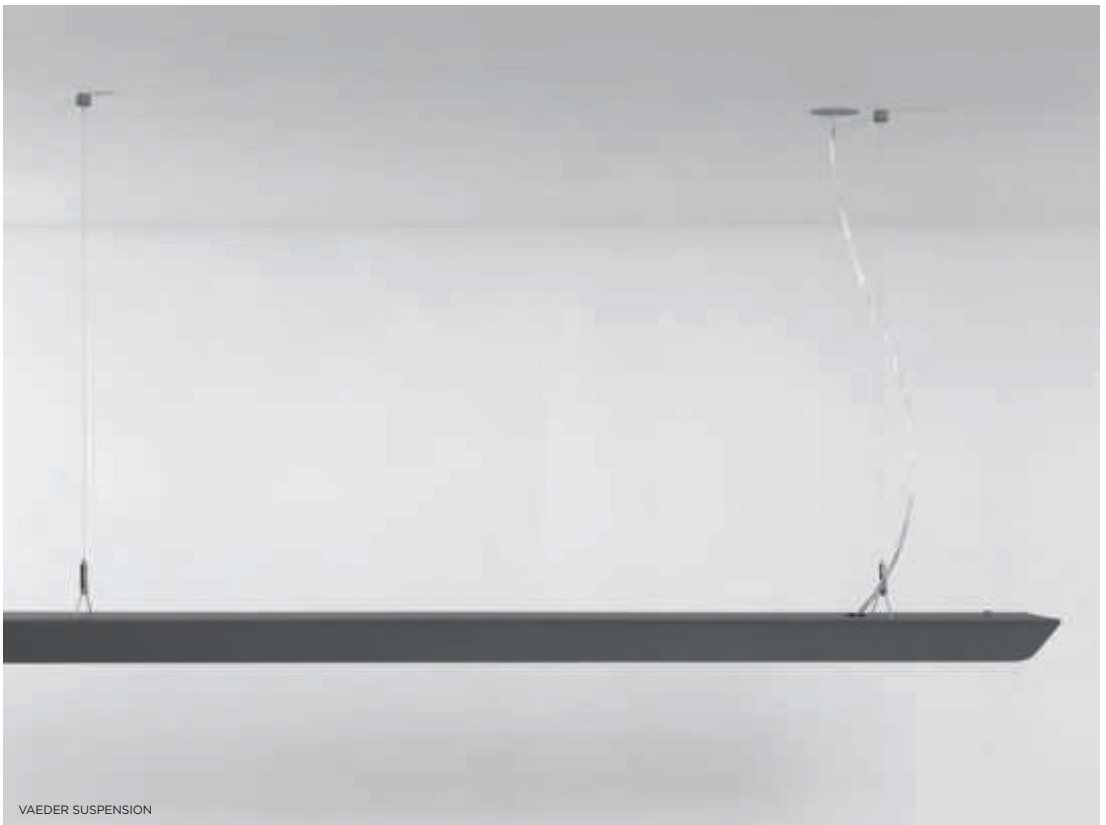

07 — GOODIES

VAEDER

VAEDER SUSPENSION

VAEDER

Design — Gerd Couckhuyt

With a name derived from the English evade, it is clear from the start that Vaeder will be miles ahead of anything average. This fixture feels equally comfortable in an energy-conscious, ergonomic office environment, and in a home office. Its characteristic honeycomb structure in combination with a wafer-thin diffuser, minimizes glare, whilst its ground-breaking LED technology results in an energy-efficient and high-performing luminaire.