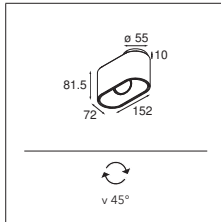

* RESISTIVE DIMMABLE ONLY WHEN USED WITH HALOGEN GU10 LAMP

CONNECTED > SEE GOODIES

RESISTIVE DIMMABLE	
black struc - gold	11070732
white struc - champagne	11070709