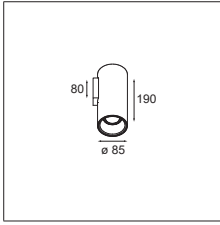

Lotis tubed wall 1x LED retrofit

1X LED GU10 INCL. | GU10 | 5.5W