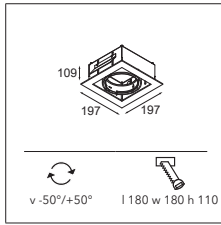

Multiple 1x AR111 GE

1X QR-LP 111 | G53 | MAX. 50W

! CAN BE COMBINED WITH M-LED 111

M-LED > SEE BELOW

INSTALLATION ACCESSORIES

10390130 CONBOX 183X312X122X247

10410130 GYPKIT 310X212X170X170