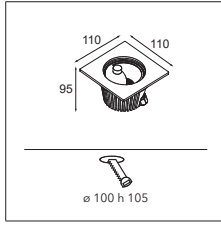

Hipy square 110x110 asy IP67 LED GE

1X LED ARRAY INCL. 9.2W

! SUITABLE FOR INSTALLATION ≤5KM FROM THE COAST

DRIVER > SEE PRODUCT PAGE ON WEBSITE

CONNECTED > SEE GOODIES

INSTALLATION ACCESSORIES

12349930 CONBOX 115X115X150X251