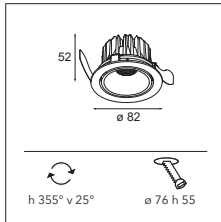

Smart lotis 82 adjustable LED warm dim GE

1X LED ARRAY INCL. 6W

DRIVER > SEE PRODUCT PAGE ON WEBSITE

SMART COMBINATIONS > SEE PAGES 284-293

CONNECTED > SEE GOODIES

INSTALLATION ACCESSORIES

10889830 CONBOX 190X192X130X256

12290830 GYPKIT 190X190-Ø76

12500230 SMART RECESSED RING 82