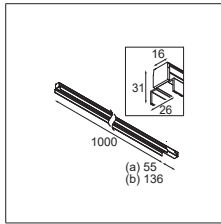

Pista track 48V LED linear flaps GI (1000mm)

X LED-STRIP INCL. 17W

CONNECTED > SEE GOODIES

TRACK 48V COMPONENTS > SEE PAGES 402-407