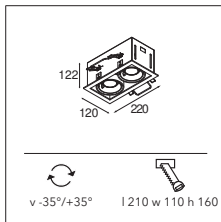

Mini multiple 2x LED retrofit

2X LED GU10 INCL | 5.5W

CONNECTED > SEE GOODIES

INSTALLATION ACCESSORIES

10400230 CONBOX 257X222X147X321

10420230 GYPKIT 240X287X210X110