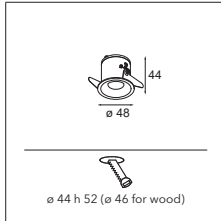

Smart cake 48 LED GE

1X HIGH POWER LED INCL. 1.5W

! 3500K ON REQUEST

DRIVER > SEE PRODUCT PAGE ON WEBSITE

SMART COMBINATIONS > SEE PAGES 284-293

CONNECTED > SEE GOODIES

INSTALLATION ACCESSORIES

10889530 CONBOX 100X123X80X187

12290730 GYPKIT 100X120-Ø45