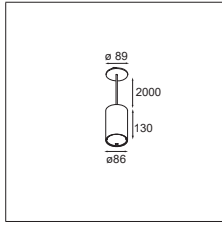

Smart tubed suspension 82 large LED GE

LUMINAIRE NOT INCL.

SMART COMBINATIONS > SEE PAGES 284-293

DRIVER > SEE PRODUCT PAGE ON WEBSITE