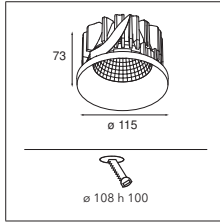

GWT
960°

0.10KG

black struc

12480032

white struc

12480009

Smart kup 115 LED GE

1X LED ARRAY INCL | 16.25W