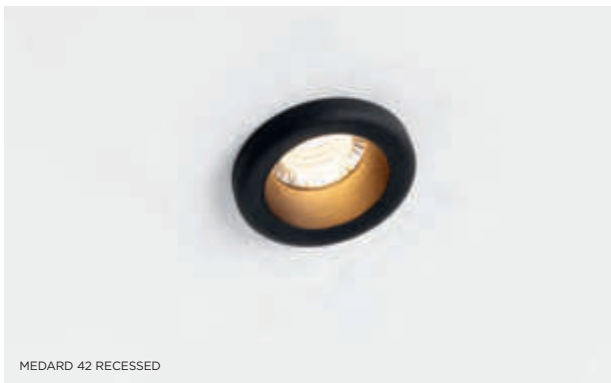

MEDARD 42 SEMI-RECESSED