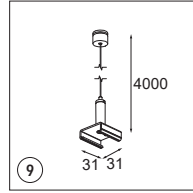

Dali track components - 230V