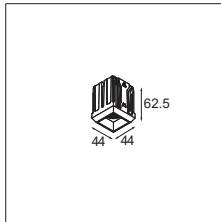

LUMINAIRE OUTPUT & POWER CONSUMPTION (white struc)

	350mA	500mA
2700K / 25°	268lm / 3W	357lm / 4.3W
3000K / 25°	288lm / 3W	384lm / 4.3W
4000K / 25°	293lm / 3W	391lm / 4.3W

WARM DIM

Qbini square tapered LED warm dim GE