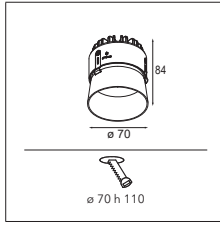

Thimble 70 trimless IP55 LED GE

1X LED ARRAY INCL. 8.1W

! INSTALLATION ACCESSORIES REQUIRED

DRIVER > SEE PRODUCT PAGE ON WEBSITE

CONNECTED > SEE GOODIES

INSTALLATION ACCESSORIES

11624030	CONBOX 140X250X100X210
11624130	CONBOX 140X400X100X210
12292430	GYPKITTRIMLESS 150X150 - Ø70
12292530	GYPKITTRIMLESS 300X150 - 2X Ø70
11624230	CONCRETE KIT 150X150 - Ø70
12292630	GYPSUM FIBREBOARD 150X150
12292730	GYPSUM FIBREBOARD 300X150
11624330	RECESSED RING Ø70
11624430	CONCRETE RING Ø70 STAND CONCRETE BOXES