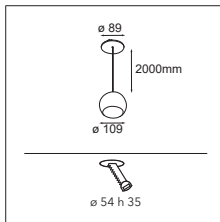

Marbul suspension LED warm dim GE

1X LED ARRAY INCL. 12W

! MUST BE COMBINED WITH MAGNETIC REFLECTOR

DRIVER > SEE PRODUCT PAGE ON WEBSITE

CONNECTED > SEE GOODIES

OPTICAL ACCESSORIES

10219330	MAGNETIC REFLECTOR Ø82 LED WARM DIM 25° ALU
10219430	MAGNETIC REFLECTOR Ø82 LED WARM DIM 40° ALU
10219830	MAGNETIC REFLECTOR Ø82 LED WARM DIM 40° CHAMPAGNE
10219630	MAGNETIC REFLECTOR Ø82 LED WARM DIM 40° GOLD