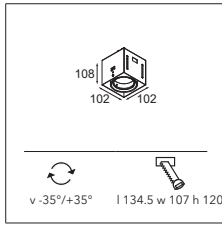

CONNECTED > SEE GOODIES

INSTALLATION ACCESSORIES

10440430 CONBOX 237X258X130X315

10460430 RECESSED FRAME MINI MULTIPLE TRIMLESS 4X

RESISTIVE DIMMABLE	
black	10381902
white struc	10381909

Mini multiple trimless for Smart rings 1x LED GE