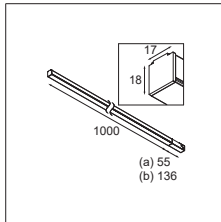

Pista track 48V LED linear night light (1000mm) GI

1X LED-STRIP INCL. 17W

CONNECTED > SEE GOODIES

TRACK 48V COMPONENTS > SEE PAGES 402-407