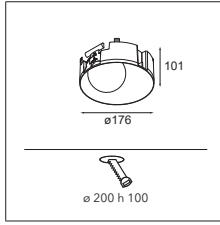

Shellby 176 trimless LED GE

1X LED ARRAY INCL. 8.5W

DRIVER > SEE PRODUCT PAGE ON WEBSITE

CONNECTED > SEE GOODIES

INSTALLATION ACCESSORIES > SEE PAGE 219

12182030 CONBOX 280X350X100X380

12292930 GYPKIT TRIMLESS 290X280 - Ø177

12182130 CONCRETE KIT 290X280 - Ø177

12293030 GYPSUM FIBREBOARD 290X280

12182230 RECESSED RING Ø177

12182330 CONCRETE RING Ø177 STAND CONCRETE BOXES

OPTICAL ACCESSORIES

12183041 SHELLBY SKIN ANO CHAMPAGNE

12183042 SHELLBY SKIN ANO GOLD

12183082 SHELLBY SKIN ANO BRONZE

12183084 SHELLBY SKIN ANO SILVER BRONZE

12183092 SHELLBY SKIN PEARLY WHITE