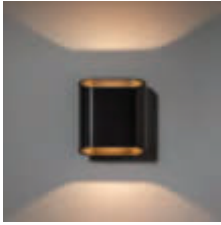

Trapz LED 900lm GI

2X LED ARRAY INCL. 5W