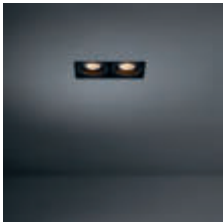

Mini multiple trimless 2x MR16 GE

2X QR-CBC 51 | GU 5.3 | MAX. 50W

INSTALLATION ACCESSORIES

10440230 CONBOX 237X158X130X315

10460230 RECESSED FRAME MINI MULTIPLE TRIMLESS 2X