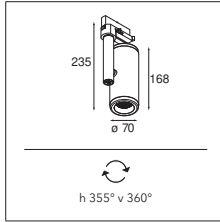

h 355° v 360°

TRACK COMPONENTS > SEE PAGES 446-449