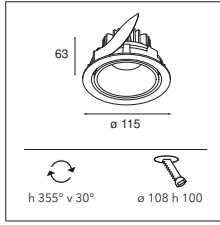

WARM DIM

Smart lotis 115 adjustable LED warm dim GE

1X LED ARRAY INCL | 12W

DRIVER > SEE PRODUCT PAGE ON WEBSITE

SMART COMBINATIONS > SEE PAGES 284-293

CONNECTED > SEE GOODIES

INSTALLATION ACCESSORIES

10889830 CONBOX 190X192X130X256

12290530 GYPKIT 190X190-Ø108

12810230 RECESSED RING Ø127 H100