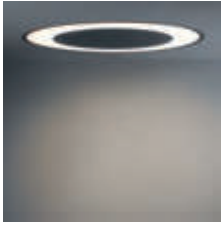

Flat moon eclips 970 recessed LED GI

LED MODULE INCL. 67W