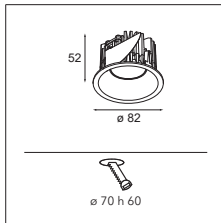

WARM DIM

Smart lotis 82 LED warm dim GE

1X LED ARRAY INCL. 6W

DRIVER > SEE PRODUCT PAGE ON WEBSITE

SMART COMBINATIONS > SEE PAGES 284-293

CONNECTED > SEE GOODIES

INSTALLATION ACCESSORIES

10889830 CONBOX 190X192X130X256

12290130 GYPKIT 190X190-Ø70

12291030 GYPKIT 210X190-2XØ70 R35-88

12500230 SMART RECESSED RING 82