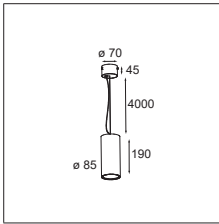

Lotis tubed suspension GU10

1X QPAR 16 | GU10 | MAX. 35W

* RESISTIVE DIMMABLE ONLY WHEN USED WITH HALOGEN GU10 LAMP

CONNECTED > SEE GOODIES