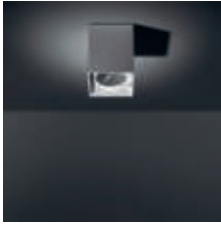

Smart surface box 82 1x LED GE

LUMINAIRE NOT INCL.

DRIVER > SEE PRODUCT PAGE ON WEBSITE

SMART COMBINATIONS > SEE PAGES 284-293

SMART MASK

12500009 SMART MASK 82 1X- WHITE STRUC

12500032 SMART MASK 82 1X- BLACK STRUC

12500046 SMART MASK 82 1X- GOLD