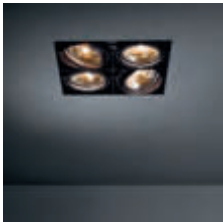

Multiple trimless 4x AR111 GE

4X QR-LP 111 | G53 | MAX. 50W

! CAN BE COMBINED WITH M-LED 111

M-LED > SEE LEFT PAGE

INSTALLATION ACCESSORIES

10430430 CONBOX 349X370X120X427

10450430 RECESSED FRAME MULTIPLETRIMLESS 4X