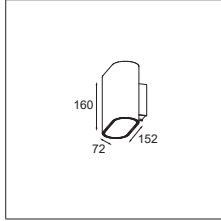

NOT DIMMABLE	2700K / CRI90+
black struc - gold	11074532
cacao bronze - black	11074568
metallic blue - alu	11074569
silky grey - champagne	11074559
white struc - champagne	11074509

TRAILING EDGE DIMMABLE	2700K / CRI90+
ano black - alu	11074998
ano black - black	11074903
ano black - champagne	11074908
ano bronze - alu	11074999
ano bronze - black	11074910
ano bronze - champagne	11074911
ano champagne - black	11074996
ano champagne - champagne	11074997
ano silver bronze - black	11074912
ano silver bronze - champagne	11074995
black struc - gold	11074991
white struc - champagne	11074939

1-10V/PUSHDIM	2700K / CRI90+
ano black - alu	11074698
ano black - black	11074603
ano black - champagne	11074608
ano bronze - alu	11074699
ano bronze - black	11074610
ano bronze - champagne	11074611
ano champagne - black	11074696
ano champagne - champagne	11074697
ano silver bronze - black	11074612
ano silver bronze - champagne	11074695
black struc - gold	11074632
cacao bronze - black	11074668
metallic blue - alu	11074669
silky grey - champagne	11074659
white struc - champagne	11074609

DALI	2700K / CRI90+
ano black - alu	11074898
ano black - black	11074803
ano black - champagne	11074808
ano bronze - alu	11074899
ano bronze - black	11074810
ano bronze - champagne	11074811
ano champagne - black	11074896
ano champagne - champagne	11074897
ano silver bronze - black	11074812
ano silver bronze - champagne	11074895
black struc - gold	11074832
cacao bronze - black	11074868
metallic blue - alu	11074869
silky grey - champagne	11074859
white struc - champagne	11074809

LUMINAIRE OUTPUT & POWER CONSUMPTION (white struc - champagne)

2700K

763lm / 14W

01 — CEILING

02 — JACK

03 — TRACK

04 — WALL

05 — EXTERIOR

06 — PROFILES

07 — GOODIES