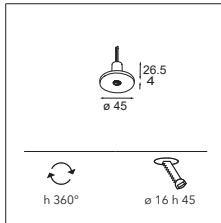

Modupoint LED

LUMINAIRE NOT INCL

! MUST BE USED WITH JACK LED FIXTURES:
MARBULITO > SEE PAGES 332-337
MÉDARD > SEE PAGES 338-343
MINUDE > SEE PAGES 344-349
! MOUNT LED DRIVER REMOTE AND ACCESSIBLE

INSTALLATION ACCESSORIES

13240009	MODUPOINT LED STICK 10CM GE WHITE STRUC
13240032	MODUPOINT LED STICK 10CM GE BLACK STRUC
13240109	MODUPOINT LED STICK 20CM GE WHITE STRUC
13240132	MODUPOINT LED STICK 20CM GE BLACK STRUC
13240209	MODUPOINT LED STICK 30CM GE WHITE STRUC
13240232	MODUPOINT LED STICK 30CM GE BLACK STRUC

black struc	13240332
white struc	13240309