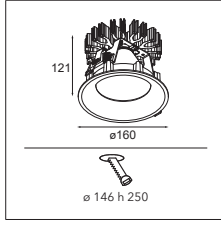

Smart cake 160 diffuse IP55 LED GE

1X LED ARRAY INCL. 42W

! 3500K ON REQUEST

DRIVER > SEE PRODUCT PAGE ON WEBSITE

SMART COMBINATIONS > SEE PAGES 284-293

CONNECTED > SEE GOODIES