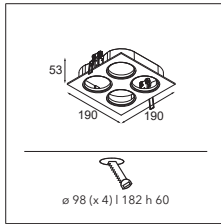

K-set 72 4SQx

LUMINAIRE NOT INCL.

! TO BE COMBINED WITH K-72 AND PUPIL

black struc	14042332
donkey grey struc	14042371
white struc	14042309