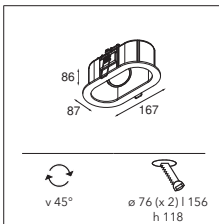

Duell recessed 1x GU10

1X QPAR 16 | GU10 | MAX. 50W

* RESISTIVE DIMMABLE ONLY WHEN USED WITH HALOGEN GU10 LAMP

CONNECTED > SEE GOODIES

INSTALLATION ACCESSORIES

10889830 CONBOX 190X192X130X256

12290930 GYPKIT 190X190 - R38X80