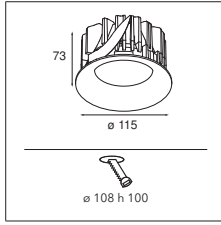

Smart cake 115 diffuse IP54 LED GE

1X LED ARRAY INCL 16.25W

! 3500K ON REQUEST

DRIVER > SEE PRODUCT PAGE ON WEBSITE

SMART COMBINATIONS > SEE PAGES 284-293

CONNECTED > SEE GOODIES

INSTALLATION ACCESSORIES

10889830 CONBOX 190X192X130X256

12290530 GYPKIT 190X190 - Ø108

12810230 RECESSED RING Ø127 H100