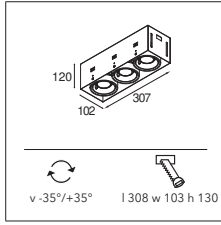

Mini multiple trimless 3x LED retrofit

3X LED GU10 INCL | 5.5W

CONNECTED > SEE GOODIES

INSTALLATION ACCESSORIES

10440730 CONBOX 342X158X130X420

10460730 RECESSED FRAME MINI MULTIPLE TRIMLESS 3X