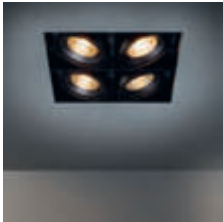

CONNECTED > SEE GOODIES

M-LED > SEE LEFT PAGE

INSTALLATION ACCESSORIES

10430330 CONBOX 492X215X120X570

10450330 RECESSED FRAME MULTIPLETRIMLESS 3X

Multiple trimless for 4x LED GE

4X LED (NOT INCL.)

! MUST BE USED WITH M-LED 111