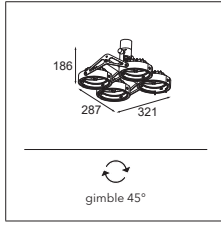

Nomad 4x LED AR111 GE

4X LED MODULE INCL. 12W

* 250mA PER AR111 LED LAMP

DRIVER > SEE PRODUCT PAGE ON WEBSITE

CONNECTED > SEE GOODIES