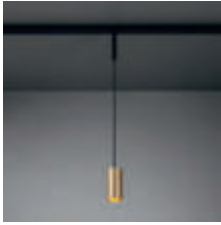

Minude 45 suspension track 48V 1x LED GI

1X LED ARRAY INCL. 8.1W

! ALL MINUDES CAN BE COMBINED WITH A BLACK OR WHITE TRACK ADAPTER (ON REQUEST)

CONNECTED > SEE GOODIES

TRACK 48V COMPONENTS > SEE PAGES 402-407

1-10V	2700K / CRI90+	3000K / CRI90+
	30°	
ano black	11462081	11462281
ano bronze	11462082	11462282
ano champagne	11462041	11462241
ano silver bronze	11462084	11462284
black struc	11462032	11462232
white struc	11462009	11462209

DALI	2700K / CRI90+	3000K / CRI90+
	30°	
ano black	11462181	11462381
ano bronze	11462182	11462382
ano champagne	11462141	11462341
ano silver bronze	11462184	11462384
black struc	11462132	11462332
white struc	11462109	11462309

LUMINAIRE OUTPUT & POWER CONSUMPTION
(white struc)

	2700K / 30°	3000K / 30°
		686lm / 10.5W
		686lm / 10.5W

01 — CEILING

02 — JACK

03 — TRACK

04 — WALL

05 — EXTERIOR

06 — PROFILES

07 — GOODIES