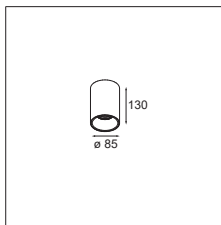

Lotis tubed surface GU10

1X QPAR 16 | GU10 | MAX. 35W