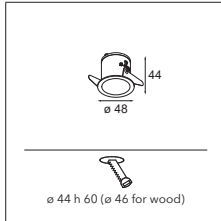

Smart lotis 48 LED GE

1X HIGH POWER LED INCL. 1.5W

! 3500K ON REQUEST

DRIVER > SEE PRODUCT PAGE ON WEBSITE

SMART COMBINATIONS > SEE PAGES 284-293

CONNECTED > SEE GOODIES

INSTALLATION ACCESSORIES

10889530 CONBOX 100X123X80X187

12290730 GYPKIT 100X120-Ø45