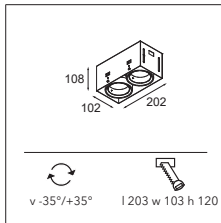

Mini multiple trimless for 2x LED GE

2X LED (NOT INCL.)

! MUST BE USED WITH M-LED 70

DRIVER > SEE PRODUCT PAGE ON WEBSITE

CONNECTED > SEE GOODIES

M-LED > SEE BELOW

INSTALLATION ACCESSORIES

10440230 CONBOX 237X158X130X315

10460230 RECESSED FRAME MINI MULTIPLE TRIMLESS 2X