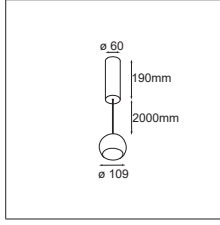

Marbul suspension LED GI

1X LED ARRAY INCL. 9.3W

! MUST BE COMBINED WITH MAGNETIC REFLECTOR

CONNECTED > SEE GOODIES

OPTICAL ACCESSORIES

10216830	MAGNETIC REFLECTOR Ø82 LED 10° ALU
10216930	MAGNETIC REFLECTOR Ø82 LED 10° CHAMPAGNE
10217030	MAGNETIC REFLECTOR Ø82 LED 10° GOLD
10217130	MAGNETIC REFLECTOR Ø82 LED 25° ALU
10217230	MAGNETIC REFLECTOR Ø82 LED 25° CHAMPAGNE
10217330	MAGNETIC REFLECTOR Ø82 LED 25° GOLD
10217430	MAGNETIC REFLECTOR Ø82 LED 40° ALU
10217530	MAGNETIC REFLECTOR Ø82 LED 40° CHAMPAGNE
10217630	MAGNETIC REFLECTOR Ø82 LED 40° GOLD