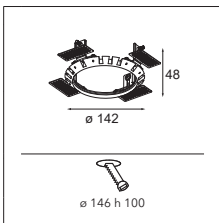

Wink asy 115 LED GE

1X LED ARRAY INCL | 16.2W

! MUST BE USED WITH RECESSED RING OR FLANGE
! LED LIGHT IS INSERTED AT A 30° ANGLE

DRIVER > SEE PRODUCT PAGE ON WEBSITE

CONNECTED > SEE GOODIES

INSTALLATION ACCESSORIES