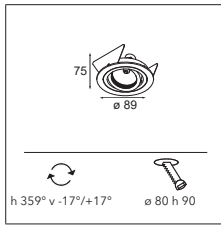

K-1 89 MR16 GE

1X QR-CBC 51 | GX5.3 | MAX. 50W

INSTALLATION ACCESSORIES

10889830 CONBOX 190X192X130X256

12290230 GYPKIT 190X190-Ø80

OPTICAL ACCESSORIES

10280102 BLRING Ø50 HIGH BLACK