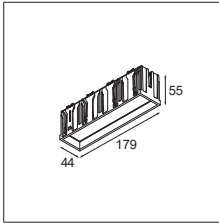

Qbini general downlight LED GE (4x)

1X LED LINE INCL. 12W

! MUST BE USED WITH QBINI (TRIMLESS) FRAME OR QBINI SURFACE BOX

DRIVER > SEE PRODUCT PAGE ON WEBSITE

CONNECTED > SEE GOODIES

QBINI (TRIMLESS) FRAME > SEE PAGE 199