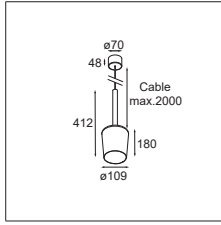

LAMP EXCL. E27 MAX. 35W

CONNECTED > SEE GOODIES

Friends of hue

black struc	12660132
black struc - gold	12660191
white struc	12660109
white struc - gold	12660189

01 — CEILING

02 — JACK

Tulip blossom (power feed recessed) E27