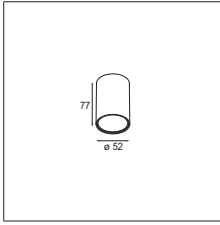

Smart surface tubed 48 1x LED GE

LUMINAIRE NOT INCL.

* ONLY WHEN COMBINED WITH SMART 48 LED IP55

SMART COMBINATIONS > SEE PAGES 284-293

DRIVER > SEE PRODUCT PAGE ON WEBSITE