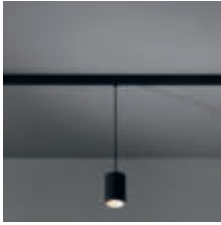

Smart tubed suspension 48 track 48V 1x LED GI

LUMINAIRE NOT INCL.

! TO BE COMBINED WITH SMART 48 (+)

TRACK 48V COMPONENTS > SEE PAGES 402-407