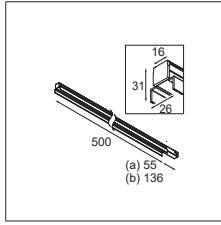

This gives designers endless options to create interesting light patterns.

Available in 5 different sizes, in black and white structure.

more info? supermodular.com/en/pista-linear-flaps

Pista track 48V LED linear flaps GI (500mm)