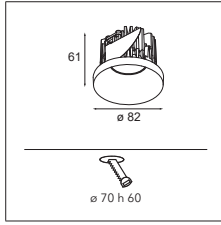

Smart kup 82 LED GE

1X LED ARRAY INCL. 9.2W

! 3500K ON REQUEST

DRIVER > SEE PRODUCT PAGE ON WEBSITE

SMART COMBINATIONS > SEE PAGES 284-293

CONNECTED > SEE GOODIES

INSTALLATION ACCESSORIES

10889830 CONBOX 190X192X130X256

12290130 GYPKIT 190X190 - Ø70

12291030 GYPKIT 210X190-2XØ70 R35-88

12500230 SMART RECESSED RING 82