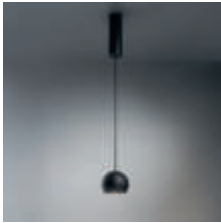

Marbul suspension LED warm dim GI

1X LED ARRAY INCL. 12W

! MUST BE COMBINED WITH MAGNETIC REFLECTOR

OPTICAL ACCESSORIES

10219330	MAGNETIC REFLECTOR Ø82 LED WARM DIM 25° ALU
10219430	MAGNETIC REFLECTOR Ø82 LED WARM DIM 40° ALU
10219830	MAGNETIC REFLECTOR Ø82 LED WARM DIM 40° CHAMPAGNE
10219630	MAGNETIC REFLECTOR Ø82 LED WARM DIM 40° GOLD