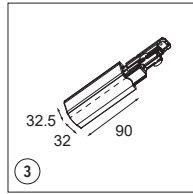

Dali track components - 230V