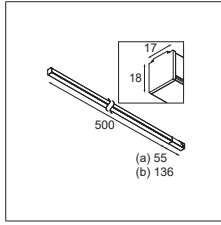

Pista track 48V LED linear night light (500mm) GI

1X LED-STRIP INCL. 8.5W

CONNECTED > SEE GOODIES

TRACK 48V COMPONENTS > SEE PAGES 402-407