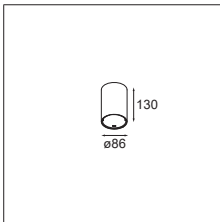

Smart surface tubed 82 large LED GE

LUMINAIRE NOT INCL.

* ONLY WHEN COMBINED WITH SMART 82 LED IP55

SMART COMBINATIONS > SEE PAGES 284-293

DRIVER > SEE PRODUCT PAGE ON WEBSITE