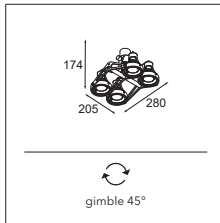

Nomad 4x GU10

4X QPAR 16-20 | GU10 | 50-75W

* RESISTIVE DIMMABLE ONLY WHEN USED WITH HALOGEN GU10 LAMP

! BASE FLANGE OPTIONAL

CONNECTED > SEE GOODIES

INSTALLATION ACCESSORIES

10203005 BASE FLANGE Ø90 H3 - ALU

10203009 BASE FLANGE Ø90 H3 - WHITE STRUC

10203032 BASE FLANGE Ø90 H3 - BLACK STRUC

10204005 BASE FLANGE TUBE Ø90 H20 - ALU

10204009 BASE FLANGE TUBE Ø90 H20 - WHITE STRUC

10204032 BASE FLANGE TUBE Ø90 H20 - BLACK STRUC

RESISTIVE DIMMABLE	
alu	10202205
black	10202202