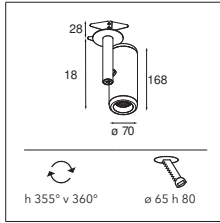

Médard 70 semi-recessed LED GE

1X LED ARRAY INCL. 16.2W

DRIVER > SEE PRODUCT PAGE ON WEBSITE

CONNECTED > SEE GOODIES

INSTALLATION ACCESSORIES

10490330 CONBOX 112X172X100X236

12291330 GYPKIT 170X112-065

WARM DIM