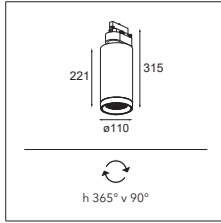

Kanon track 110 LED GI

1X LED ARRAY INCL. 40W