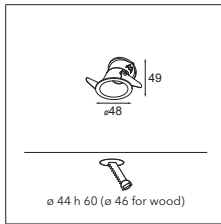

Smart asy lotis 48 LED GE

1X HIGH POWER LED INCL. 1.5W

! 3500K ON REQUEST

DRIVER > SEE PRODUCT PAGE ON WEBSITE

SMART COMBINATIONS > SEE PAGES 284-293

CONNECTED > SEE GOODIES

INSTALLATION ACCESSORIES

10889530 CONBOX 100X123X80X187

12290730 GYPKIT 100X120-045