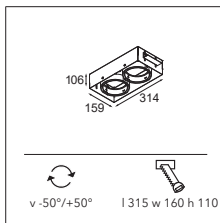

Multiple trimless for 2x LED GE

2X LED (NOT INCL.)

! MUST BE USED WITH M-LED 111

DRIVER > SEE PRODUCT PAGE ON WEBSITE

CONNECTED > SEE GOODIES

M-LED > SEE BELOW

INSTALLATION ACCESSORIES

10430230 CONBOX 349X215X120X427

10450230 RECESSED FRAME MULTIPLE TRIMLESS 2X