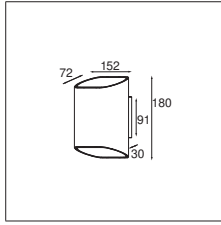

TRAILING EDGE DIMMABLE	2700K / CRI90+
ano black - alu	12590298
ano black - black	12590203
ano black - champagne	12590208
ano bronze - alu	12590299
ano bronze - black	12590210
ano bronze - champagne	12590211
ano champagne - black	12590296
ano champagne - champagne	12590297
ano silver bronze - black	12590212
ano silver bronze - champagne	12590295
black struc - gold	12590291
white struc - champagne	12590239

DALI	2700K / CRI90+
ano black - alu	12592098
ano black - black	12592003
ano black - champagne	12592008
ano bronze - alu	12592099
ano bronze - black	12592010
ano bronze - champagne	12592011
ano champagne - black	12592096
ano champagne - champagne	12592097
ano silver bronze - black	12592012
ano silver bronze - champagne	12592095
black struc - gold	12592091
white struc - champagne	12592039

1-10V/PUSHDIM	2700K / CRI90+
ano black - alu	12591098
ano black - black	12591003
ano black - champagne	12591008
ano bronze - alu	12591099
ano bronze - black	12591010
ano bronze - champagne	12591011
ano champagne - black	12591096
ano champagne - champagne	12591097
ano silver bronze - black	12591012
ano silver bronze - champagne	12591095
black struc - gold	12591091
white struc - champagne	12591039

LUMINAIRE OUTPUT & POWER CONSUMPTION (white struc - champagne)

2700K

746lm / 12W

CONNECTED > SEE GOODIES

01 — CEILING

02 — JACK

03 — TRACK

04 — WALL

05 — EXTERIOR

06 — PROFILES

07 — GOODIES