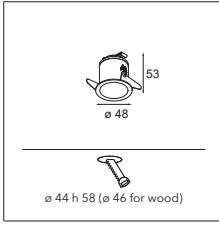

Smart lotis 48 IP55 LED GE

1X HIGH POWER LED INCL. 1.5W

! 3500K ON REQUEST

DRIVER > SEE PRODUCT PAGE ON WEBSITE

SMART COMBINATIONS > SEE PAGES 284-293

CONNECTED > SEE GOODIES

INSTALLATION ACCESSORIES

10889530 CONBOX 100X123X80X187

12290730 GYPKIT 100X120-045