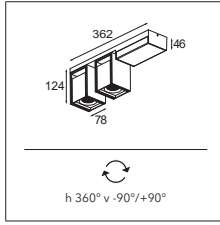

TRAILING EDGE DIMMABLE	2700K / CRI90+		3000K / CRI90+	
	25°	40°	25°	40°
black struc - black struc	14246056	14246156	14248056	14248156
black struc - brushed alu	14246062	14246162	14248062	14248162
black struc - chrome	14246064	14246164	14248064	14248164
black struc - smoked bronze	14246067	14246167	14248067	14248167
white struc - brushed alu	14246061	14246161	14248061	14248161
white struc - chrome	14246063	14246163	14248063	14248163
white struc - smoked bronze	14246066	14246166	14248066	14248166
white struc - white struc	14246009	14246109	14248009	14248109

1-10V/PUSHDIM	2700K / CRI90+		3000K / CRI90+	
	25°	40°	25°	40°
black struc - black struc	14245056	14245156	14247056	14247156
black struc - brushed alu	14245062	14245162	14247062	14247162
black struc - chrome	14245064	14245164	14247064	14247164
black struc - smoked bronze	14245067	14245167	14247067	14247167
white struc - brushed alu	14245061	14245161	14247061	14247161
white struc - chrome	14245063	14245163	14247063	14247163
white struc - smoked bronze	14245066	14245166	14247066	14247166
white struc - white struc	14245009	14245109	14247009	14247109

LUMINAIRE OUTPUT & POWER CONSUMPTION (white struc - white struc - lumen values per lamp module)

2700K / 25°	916lm / 25.7W
3000K / 25°	900lm / 25.7W

CONNECTED > SEE GOODIES

01 — CEILING

02 — JACK

03 — TRACK

04 — WALL

05 — EXTERIOR

06 — PROFILES

07 — GOODIES