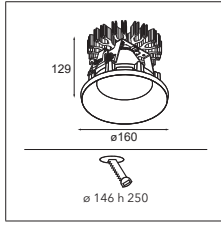

Smart kup 160 IP55 LED GE

1X LED ARRAY INCL. 42W

! 3500K ON REQUEST

DRIVER > SEE PRODUCT PAGE ON WEBSITE

SMART COMBINATIONS > SEE PAGES 284-293

CONNECTED > SEE GOODIES