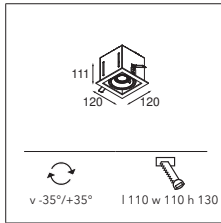

1X LED GU10 INCL | 5.5W

CONNECTED > SEE GOODIES

INSTALLATION ACCESSORIES

10400130 CONBOX 122X257X147X186

10420130 GYPKIT 255X152X110X110

LEADING EDGE DIMMABLE	2700K / CRI90+
	25°
alu - black	11430005
white struc	11430009