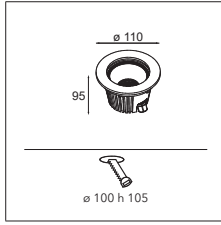

Hipy 110 IP67 LED GE

1X LED ARRAY INCL 9.2W

! SUITABLE FOR INSTALLATION ≤5KM FROM THE COAST

DRIVER > SEE PRODUCT PAGE ON WEBSITE

CONNECTED > SEE GOODIES

INSTALLATION ACCESSORIES

12349830 CONBOX Ø114 H165