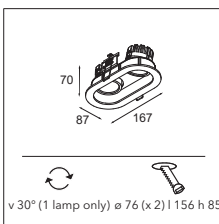

Duell recessed 2x LED GE

2X LED ARRAY INCL. | 9.2W

DRIVER > SEE PRODUCT PAGE ON WEBSITE

CONNECTED > SEE GOODIES

INSTALLATION ACCESSORIES

10889830 CONBOX 190X192X130X256

12290930 GYPKIT 190X190 - R38X80