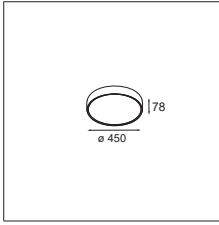

Flat moon 450 suspension up/down LED GI

1X MED-POWER LED INCL. 40W

!SUSPENSION KIT NOT INCLUDED

CONNECTED > SEE GOODIES

INSTALLATION ACCESSORIES

11061809	SUSPENSION KIT 4M - 3X 0.75 (3 CABLES) - WHITE STRUC
11061832	SUSPENSION KIT 4M - 3X 0.75 (3 CABLES) - BLACK STRUC
11061909	SUSPENSION KIT 4M - 5X 0.75 (3 CABLES) - WHITE STRUC
11061932	SUSPENSION KIT 4M - 5X 0.75 (3 CABLES) - BLACK STRUC
11062409	SUSPENSION KIT 4M - 9X 0.75 (3 CABLES) - WHITE STRUC
11062432	SUSPENSION KIT 4M - 9X 0.75 (3 CABLES) - BLACK STRUC
11066009	SUSPENSION KIT 4M / 3X 0.75 TRIANGLE (3 CABLES) WHITE STRUC
11066032	SUSPENSION KIT 4M / 3X 0.75 TRIANGLE (3 CABLES) BLACK STRUC
11066109	SUSPENSION KIT 4M / 5X 0.75 TRIANGLE (3 CABLES) WHITE STRUC
11066132	SUSPENSION KIT 4M / 5X 0.75 TRIANGLE (3 CABLES) BLACK STRUC
11066209	SUSPENSION KIT 4M / 9X 0.75 TRIANGLE (3 CABLES) WHITE STRUC
11066232	SUSPENSION KIT 4M / 9X 0.75 TRIANGLE (3 CABLES) BLACK STRUC

OPTICAL ACCESSORIES

13289000	FLAT MOON PRISMATIC DIFFUSER 450/470
13289100	FLAT MOON ICE PRISMATIC DIFFUSER 450/470

DALI	2700K / CRI90+	3000K / CRI90+	4000K / CRI90+
black struc	13300932	13301032	13301132
white struc	13300909	13301009	13301109

1-10V/PUSHDIM	2700K / CRI90+	3000K / CRI90+	4000K / CRI90+
black struc	13300632	13300732	13300832
white struc	13300609	13300709	13300809

LUMINAIRE OUTPUT & POWER CONSUMPTION (white struc)

2700K / 110°	3720lm / 45.4W
3000K / 110°	3573lm / 45.4W
4000K / 110°	4102lm / 45.4W

01 — CEILING

02 — JACK

03 — TRACK

04 — WALL

05 — EXTERIOR

06 — PROFILES

07 — GOODIES