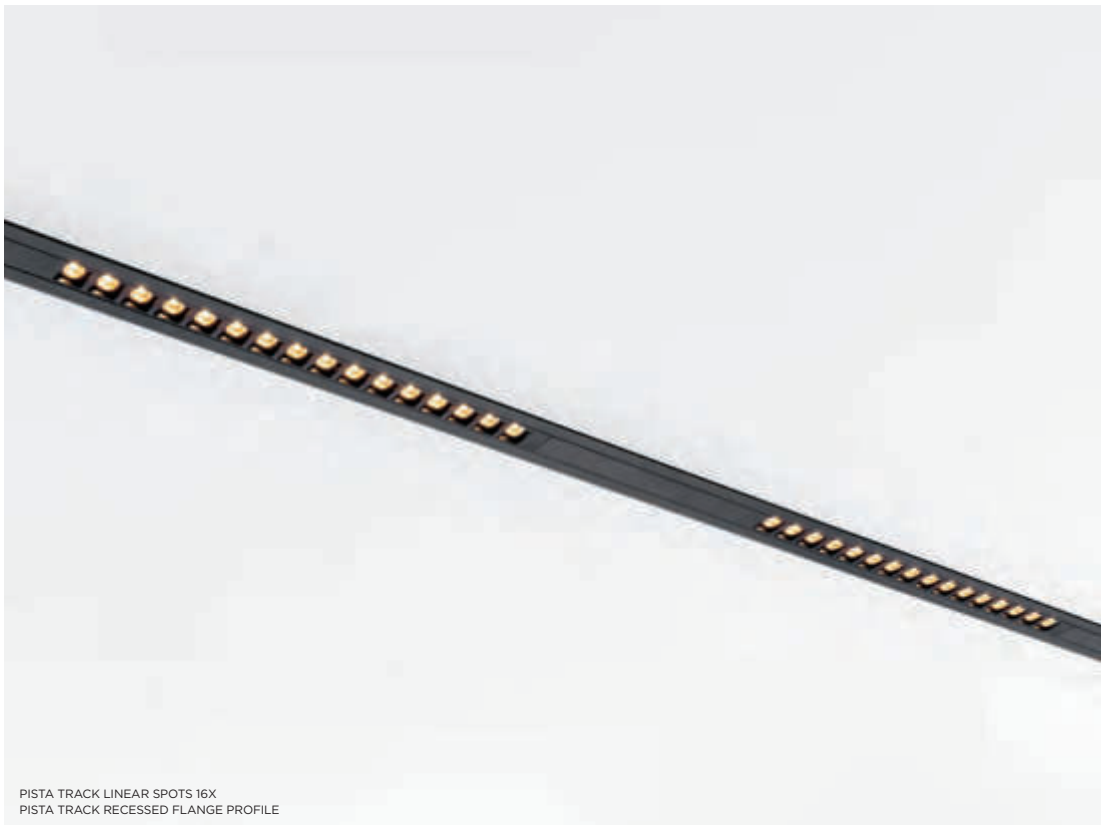

PISTA TRACK LINEAR SPOTS 8X
PISTA TRACK LINEAR LED FLAPS
PISTA TRACK SURFACE PROFILE

PISTA TRACK LINEAR SPOTS 16X
PISTA TRACK RECESSED FLANGE PROFILE