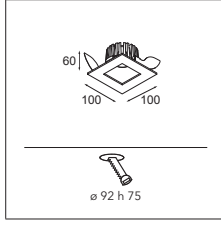

Slide IP55 LED GE

1X LED ARRAY INCL. 9.2W

DRIVER > SEE PRODUCT PAGE ON WEBSITE

CONNECTED > SEE GOODIES

INSTALLATION ACCESSORIES

10889830 CONBOX 190X192X130X256

12290330 GYPKIT 190X190-Ø92