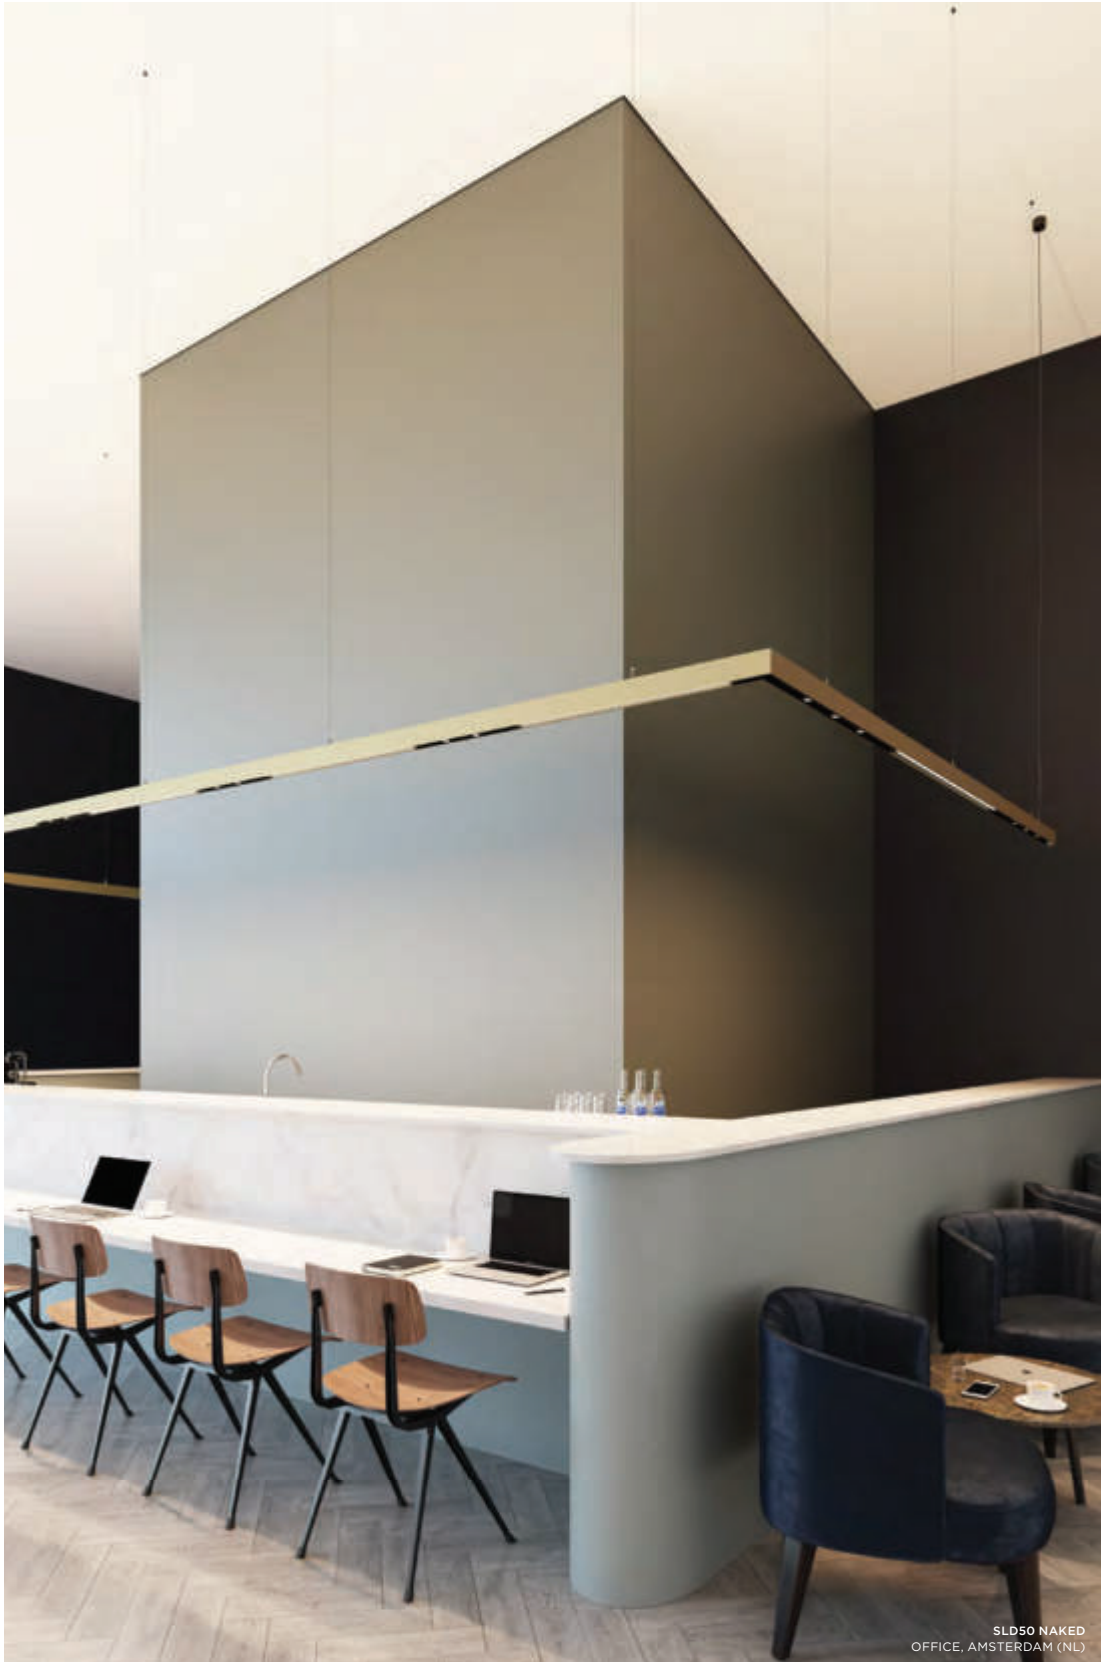

01 — CEILING

02 — JACK

03 — TRACK

04 — WALL

05 — EXTERIOR

06 — PROFILES

07 — GOODIES

SLD50 NAKED
OFFICE, AMSTERDAM (NL)