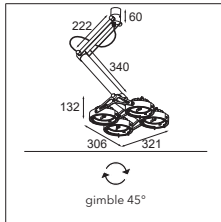

Nomad 4x LED AR111 GI

4X LED MODULE INCL. 12W

CONNECTED > SEE GOODIES