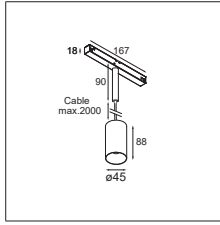

Minude 45 suspension track 48V 1x LED GI

1X LED ARRAY INCL. 8.1W

! ALL MINUDES CAN BE COMBINED WITH A BLACK OR WHITE TRACK ADAPTER (ON REQUEST)

CONNECTED > SEE GOODIES

TRACK 48V COMPONENTS > SEE PAGES 402-407

1-10V	2700K / CRI90+	3000K / CRI90+
	30°	
ano black	11462081	11462281
ano bronze	11462082	11462282
ano champagne	11462041	11462241
ano silver bronze	11462084	11462284
black struc	11462032	11462232
white struc	11462009	11462209

DALI	2700K / CRI90+	3000K / CRI90+
	30°	
ano black	11462181	11462381
ano bronze	11462182	11462382
ano champagne	11462141	11462341
ano silver bronze	11462184	11462384
black struc	11462132	11462332
white struc	11462109	11462309

LUMINAIRE OUTPUT & POWER CONSUMPTION
(white struc)

	2700K / 30°	3000K / 30°
		686lm / 10.5W
		686lm / 10.5W

01 — CEILING

02 — JACK

03 — TRACK

04 — WALL

05 — EXTERIOR

06 — PROFILES

07 — GOODIES