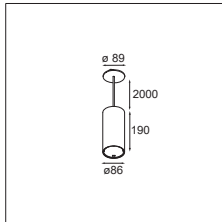

Smart tubed suspension 82 XL LED GE

LUMINAIRE NOT INCL.

SMART COMBINATIONS > SEE PAGES 284-293

DRIVER > SEE PRODUCT PAGE ON WEBSITE