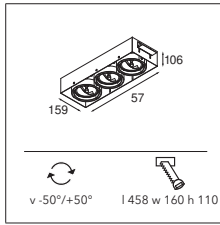

Multiple trimless 3x AR111 GE

3X QR-LP 111 | G53 | MAX. 50W

! CAN BE COMBINED WITH M-LED 111

M-LED > SEE LEFT PAGE

INSTALLATION ACCESSORIES

10430330 CONBOX 492X215X120X570

10450330 RECESSED FRAME MULTIPLETRIMLESS 3X