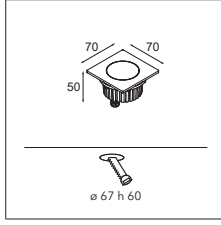

Hipy square 70x70 IP67 LED GE

1X LED ARRAY INCL. 3.1W

! SUITABLE FOR INSTALLATION ≤5KM FROM THE COAST

DRIVER > SEE PRODUCT PAGE ON WEBSITE

CONNECTED > SEE GOODIES

INSTALLATION ACCESSORIES

12379730 RENOVATION CONBOX 75X73X151

12379930 CONBOX 145X75X95