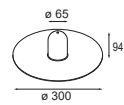

PLACEBO SHADES

BEANIE		DOULI		SOMBRERO	
white matt	black matt	white matt	black matt	white matt	black matt
12628038	12628083	12629038	12629083	12627038	12627083