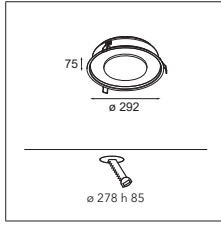

Downnut flange 292 TL5C GI

1XT16-R 2GX13 22W