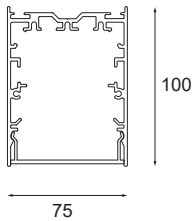

SLD75

A LED dedicated version of our famous SL75 lighting cove, SLD75 is a completely customisable solution, guaranteeing the perfect size for your setting. With a low UGR, our LED module, combined with different lenses – prismatic polycarbonate diffuser or PMMA diffuser – brings you the ideal solution for office lighting.

SLD75 fitted with standard poly lenses is perfect for general lighting and even comes standard with pre-set dimming.

more info? supermodular.com/en/sld75
configurator.supermodular.com