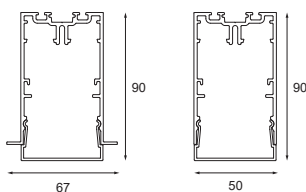

SLD50

POLY OUT

POLY IN