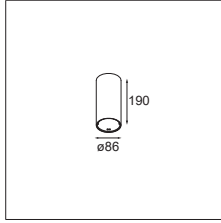

Smart surface tubed 82 XL LED GE

LUMINAIRE NOT INCL.

* ONLY WHEN COMBINED WITH SMART 82 LED IP55
(1) WHEN USED WITH SMART 82 GU10 FOR TUBE
(2) WHEN USED WITH SMART 82 LED GE

SMART COMBINATIONS > SEE PAGES 284-293

DRIVER > SEE PRODUCT PAGE ON WEBSITE