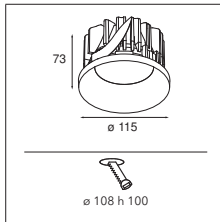

Smart kup 115 IP54 LED GE

1X LED ARRAY INCL | 16.25W

! 3500K ON REQUEST

DRIVER > SEE PRODUCT PAGE ON WEBSITE

SMART COMBINATIONS > SEE PAGES 284-293

CONNECTED > SEE GOODIES

INSTALLATION ACCESSORIES

10889830 CONBOX 190X192X130X256

12290530 GYPKIT 190X190 - Ø108

12810230 RECESSED RING Ø127 H100