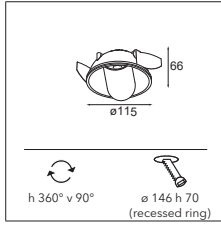

Hollow 115 trimless LED GE

1X LED ARRAY INCL. 8.5W

! MUST BE USED WITH RECESSED RING

DRIVER > SEE PRODUCT PAGE ON WEBSITE

CONNECTED > SEE GOODIES

INSTALLATION ACCESSORIES > SEE BELOW

10889830 CONBOX 192X190X130X256

14204030 RECESSED RING Ø146

12292830 GYPSUM FIBREBOARD 190X190