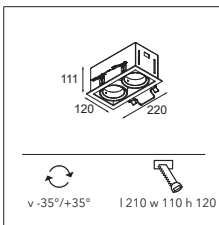

Mini multiple for 2x LED GE

2X LED (NOT INCL.)

! MUST BE USED WITH M-LED 70

DRIVER > SEE PRODUCT PAGE ON WEBSITE

CONNECTED > SEE GOODIES

M-LED > SEE BELOW

INSTALLATION ACCESSORIES

10400230 CONBOX 257X222X147X321

10420230 GYPKIT 240X287X210X110