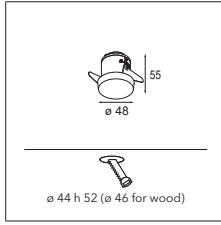

Smart kup 48 + IP55 LED GE

1X LED ARRAY INCL. 3W

! 3500K ON REQUEST

DRIVER > SEE PRODUCT PAGE ON WEBSITE

SMART COMBINATIONS > SEE PAGES 284-293

CONNECTED > SEE GOODIES

INSTALLATION ACCESSORIES

10889530 CONBOX 100X123X80X187

12290730 GYPKIT 100X120-Ø45