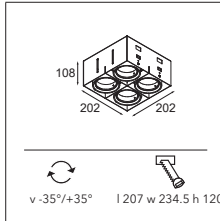

Mini multiple trimless for Smart rings 4x LED GE

4X LED ARRAY INCL. 9.2W

! MUST BE USED WITH SMART FRONTRINGS
! MUST BE USED WITH RECESSED FRAME

DRIVER > SEE PRODUCT PAGE ON WEBSITE

CONNECTED > SEE GOODIES

SMART FRONTRING > SEE LEFT PAGE

INSTALLATION ACCESSORIES

10440430 CONBOX 237X258X130X315

10460430 RECESSED FRAME MINI MULTIPLE TRIMLESS 4X