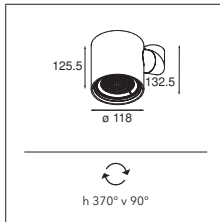

Stove LED GI

1X LED ARRAY INCL | 11W

INSTALLATION ACCESSORIES

10203009 BASE FLANGE Ø90 H3 - WHITE STRUC

10203032 BASE FLANGE Ø90 H3 - BLACK STRUC

10204009 BASE FLANGE TUBE Ø90 H20 - WHITE STRUC

10204032 BASE FLANGE TUBE Ø90 H20 - BLACK STRUC

OPTICAL ACCESSORIES

11949730 REFLECTOR LED Ø80 FLOOD

11949930 REFLECTOR LED Ø80 SPOT