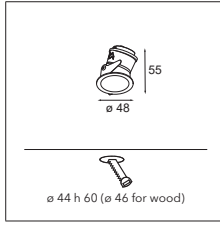

Smart asy lotis 48 IP55 LED GE

1X HIGH POWER LED INCL. | 1.5W

! 3500K ON REQUEST

DRIVER > SEE PRODUCT PAGE ON WEBSITE

SMART COMBINATIONS > SEE PAGES 284-293

CONNECTED > SEE GOODIES

INSTALLATION ACCESSORIES

10889530 CONBOX 100X123X80X187

12290730 GYPKIT 100X120-045