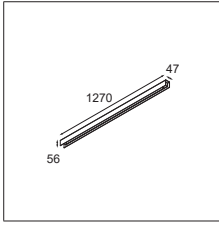

United (1274mm) 1x LED GI

4X LEDLINE INCL. 4.5W

CONNECTED > SEE GOODIES

INSTALLATION ACCESSORIES

13392009 UNITED COVER (1274MM) 1X WHITE STRUC

13392032 UNITED COVER (1274MM) 1X BLACK STRUC

11060709 SUSPENSION KIT 4M - 3X 0.75 (2 CABLES) - WHITE STRUC

11060732 SUSPENSION KIT 4M - 3X 0.75 (2 CABLES) - BLACK STRUC

11061709 SUSPENSION KIT 4M - 5X 0.75 (2 CABLES) - WHITE STRUC

11061732 SUSPENSION KIT 4M - 5X 0.75 (2 CABLES) - BLACK STRUC