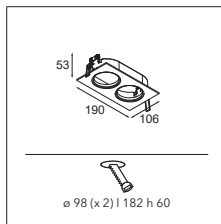

K-set 77 2x

LUMINAIRE NOT INCL.

! TO BE COMBINED WITH K-77

black struc	14052132
donkey grey struc	14052171
white struc	14052109