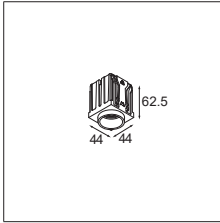

Qbini round out LED GE

1X LED ARRAY INCL 4.3W

! MUST BE USED WITH QBINI (TRIMLESS) FRAME OR QBINI SURFACE BOX

DRIVER > SEE PRODUCT PAGE ON WEBSITE

CONNECTED > SEE GOODIES

QBINI (TRIMLESS) FRAME > SEE PAGE 199

QBINI SURFACE BOX > SEE PAGE 197, 199

OPTICAL ACCESSORIES

14191032	HONEYCOMB Ø26
14192032	SNOOT Ø26 BLACK
14193032	CROSSBLADE Ø26 BLACK