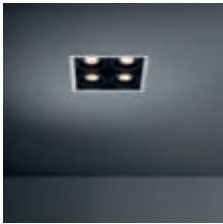

Mini multiple 4x LED retrofit

4X LED GU10 INCL | 5.5W

CONNECTED > SEE GOODIES

INSTALLATION ACCESSORIES

10400430 CONBOX357X222X147X421

10420430 GYPKIT240X387X210X210