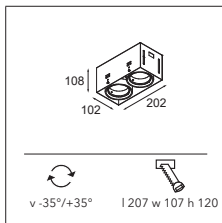

Mini multiple trimless for Smart rings 2x LED GE

2X LED ARRAY INCL. 9.2W

! MUST BE USED WITH SMART FRONTRINGS
! MUST BE USED WITH RECESSED FRAME

DRIVER > SEE PRODUCT PAGE ON WEBSITE

CONNECTED > SEE GOODIES

SMART FRONTRING > SEE BELOW

INSTALLATION ACCESSORIES

10440230 CONBOX 237X158X130X315

10460230 RECESSED FRAME MINI MULTIPLE TRIMLESS 2X