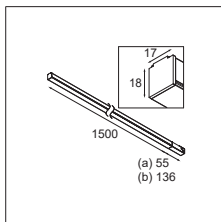

Pista track 48V LED linear night light (1500mm) GI

1X LED-STRIP INCL. 25.5W

CONNECTED > SEE GOODIES

TRACK 48V COMPONENTS > SEE PAGES 402-407