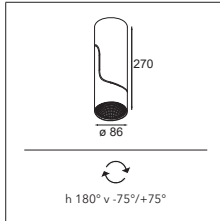

TRAILING EDGE DIMMABLE	1800K - 3000K / CRI90+	
	25°	
black struc	13180632	
white struc	13180609	

LUMINAIRE OUTPUT & POWER CONSUMPTION (white struc)

@3000K / 25°	757lm / 13.5W