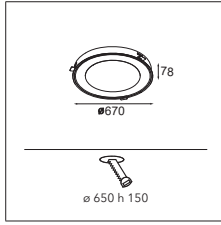

DALI/PUSHDIM	2700K / CRI90+	3000K / CRI90+	4000K / CRI90+
black struc	13382332	13382432	13382532
white struc	13382309	13382409	13382509

1-10V	2700K / CRI90+	3000K / CRI90+	4000K / CRI90+
black struc	13382032	13382132	13382232
white struc	13382009	13382109	13382209

LUMINAIRE OUTPUT & POWER CONSUMPTION

(white struc)
⁽¹⁾ DALI/PUSHDIM
⁽²⁾ 1-10V

2700K	2709lm / ⁽¹⁾43W / ⁽²⁾44W
3000K	2625lm / ⁽¹⁾43W / ⁽²⁾44W
4000K	2981lm / ⁽¹⁾43W / ⁽²⁾44W

CONNECTED > SEE GOODIES