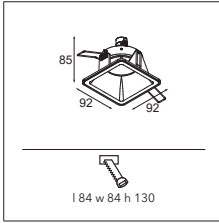

Lotis square IP55 MR16 GE

1X QR-C 51 | GX5.3 | MAX. 50W

INSTALLATION ACCESSORIES

10889830 CONBOX 190X192X130X256

12291230 GYPKIT 190X190X84X84

12V

IP55

GWT
960°

0.24KG

black struc

12615008

white struc

12615009