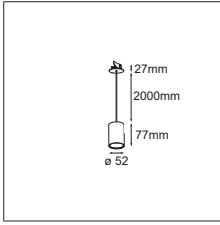

Smart tubed suspension 48 LED GE

LUMINAIRE NOT INCL.

SMART COMBINATIONS > SEE PAGES 284-293

DRIVER > SEE PRODUCT PAGE ON WEBSITE