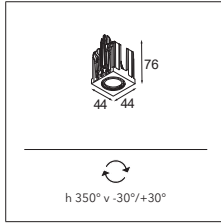

Qbini adjustable LED GE

1X LED ARRAY INCL 4.3W

! MUST BE USED WITH QBINI (TRIMLESS) FRAME OR QBINI SURFACE BOX

DRIVER > SEE PRODUCT PAGE ON WEBSITE

CONNECTED > SEE GOODIES

QBINI (TRIMLESS) FRAME > SEE PAGE 199

QBINI SURFACE BOX > SEE PAGE 197, 199

OPTICAL ACCESSORIES

14191032	HONEYCOMB Ø26
14192032	SNOOT Ø26 BLACK
14193032	CROSSBLADE Ø26 BLACK