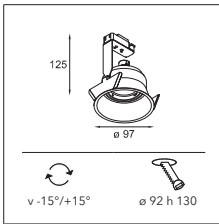

Lotis 97 concrete adjustable MR16 GE

1X QR-CBC 51 | GX5.3 | MAX. 50W