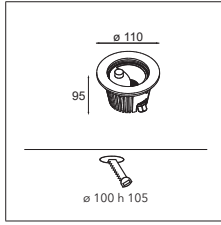

Hipy 110 asy IP67 LED GE

1X LED ARRAY INCL. 9.2W

! SUITABLE FOR INSTALLATION ≤5KM FROM THE COAST

DRIVER > SEE PRODUCT PAGE ON WEBSITE

CONNECTED > SEE GOODIES

INSTALLATION ACCESSORIES

12349830 CONBOX Ø114 H165