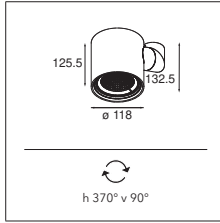

Stove LED GE

1X LED ARRAY INCL | 16.2W

! CAN BE USED WITH GEAR ACCESS COVER PLATE

DRIVER > SEE PRODUCT PAGE ON WEBSITE

CONNECTED > SEE GOODIES

INSTALLATION ACCESSORIES

11932009 GEAR ACCESS COVERPLATE (CUTOUT SIZE Ø127 H130)

10203009 BASE FLANGE Ø90 H3 - WHITE STRUC

10203032 BASE FLANGE Ø90 H3 - BLACK STRUC

10204009 BASE FLANGE TUBE Ø90 H20 - WHITE STRUC

10204032 BASE FLANGE TUBE Ø90 H20 - BLACK STRUC

OPTICAL ACCESSORIES

11949730 REFLECTOR LED Ø80 FLOOD

11949930 REFLECTOR LED Ø80 SPOT