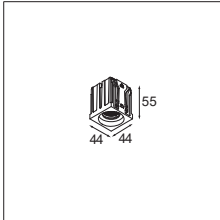

Qbini round in LED warm dim GE

1X LED ARRAY INCL | 4W

! MUST BE USED WITH QBINI (TRIMLESS) FRAME OR QBINI SURFACE BOX

DRIVER > SEE PRODUCT PAGE ON WEBSITE

CONNECTED > SEE GOODIES

QBINI (TRIMLESS) FRAME > SEE PAGE 199

QBINI SURFACE BOX > SEE PAGE 197, 199

OPTICAL ACCESSORIES

14191032 HONEYCOMB Ø26

14192032 SNOOT Ø26 BLACK

14193032 CROSSBLADE Ø26 BLACK