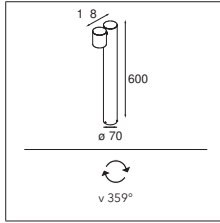

Lowieze high IP54 1x LED GI

1X HIGH POWER LED INCL. 4W

! NOT SUITABLE FOR INSTALLATION $\leq$ 5KM FROM THE COAST

INSTALLATION ACCESSORIES

11189802 EARTH PIN H350