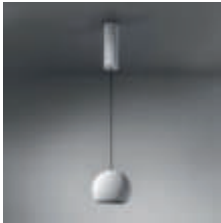

Smart ball suspension 115 GI

LUMINAIRE NOT INCL.

! 500mA DRIVER INCLUDED

SMART COMBINATIONS > SEE PAGES 284-293