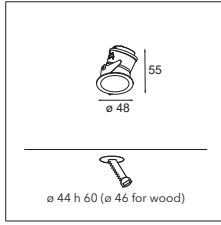

01 — CEILING

02 — JACK

03 — TRACK

04 — WALL

05 — EXTERIOR

06 — PROFILES

07 — GOODIES

Smart asy lotis 48 + IP55 LED GE