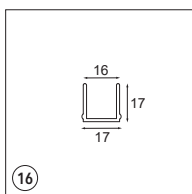

COVER

13410609 PISTA TRACK 48V COVER 1M WHITE STRUC (16)

13410632 PISTA TRACK 48V COVER 1M BLACK STRUC (16)

13410709 PISTA TRACK 48V COVER 2M WHITE STRUC (16)

13410732 PISTA TRACK 48V COVER 2M BLACK STRUC (16)