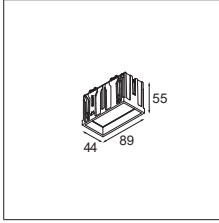

Qbini general downlight LED GE (2x)

1X LED LINE INCL. 6W

! MUST BE USED WITH QBINI (TRIMLESS) FRAME OR QBINI SURFACE BOX

DRIVER > SEE PRODUCT PAGE ON WEBSITE

CONNECTED > SEE GOODIES

QBINI (TRIMLESS) FRAME > SEE PAGE 199

QBINI SURFACE BOX > SEE PAGE 197, 199