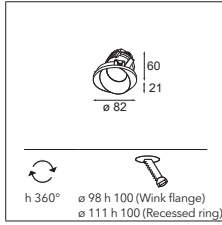

Wink asy 82 LED GE