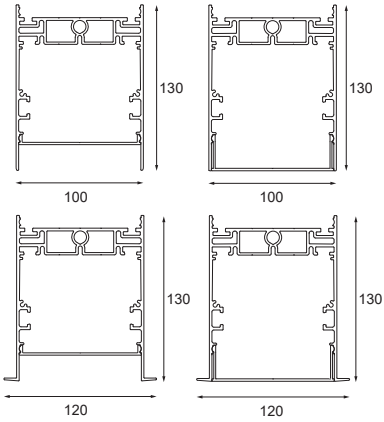

SL100

Light lines blend perfectly with the environment and playfully emphasize the architecture. SL100 can be mounted fully recessed, semi-recessed, surface or suspended. With a large offering of lighting units, SL100 can be used as accent or general lighting, in hospitality, retail and residential settings.

more info? supermodular.com/en/s1100