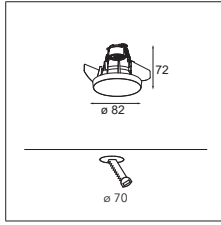

Smart kup 82 GU10 GE for tube/box

1X LED GU10 EXCL. INCL.

SMART COMBINATIONS > SEE PAGES 284-293

CONNECTED > SEE GOODIES