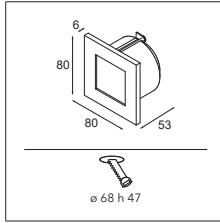

Doze square wall LED

1X HIGH POWER LED INCL. 4.5W

! FIXTURE FITS IN STANDARD Ø68 JUNCTION BOX (INCLUDED)

INSTALLATION ACCESSORIES

12339930 CONBOX Ø130 H135