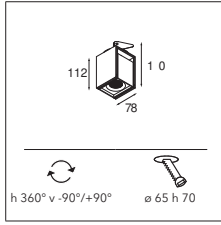

Rektor recessed LED GE

1X LED ARRAY INCL. 16.25W

DRIVER > SEE PRODUCT PAGE ON WEBSITE

CONNECTED > SEE GOODIES

INSTALLATION ACCESSORIES

10490330 CONBOX 112X172X100X236

12291330 GYPKIT 170X112-065

	2700K / CRI90+		3000K / CRI90+	
	25°	40°	25°	40°
black struc	12821032	12821132	12822032	12822132
white struc	12821009	12821109	12822009	12822109

LUMINAIRE OUTPUT & POWER CONSUMPTION

(white struc)

	350mA	500mA
2700K / 25°	916lm / 11W	1257lm / 16.25W
3000K / 25°	900lm / 11W	1234lm / 16.25W