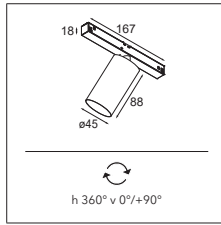

Minude 45 adjustable track 48V 1x LED GI

1X LED ARRAY INCL. 8.1W

! ALL MINUDES CAN BE COMBINED WITH A BLACK OR WHITE TRACK ADAPTER (ON REQUEST)

CONNECTED > SEE GOODIES

TRACK 48V COMPONENTS > SEE PAGES 402-407