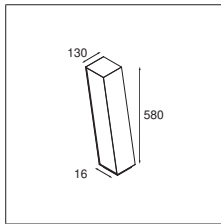

Fall 1.1 IP54 LED GI

1X LED-STRIP 24V INCL. 16.8W

! NOT SUITABLE FOR INSTALLATION $\leq$ 5KM FROM THE COAST

INSTALLATION ACCESSORIES

11189102 EARTH PIN H350 WITH SQUARE PLATE 100X100