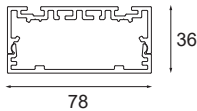

MP78

MP78 is one of the thinnest profiles on the market. In combination with LED lines, LED spotlights or the directional spotlight Rektor, MP78 is your ideal ally for any project in which you wish to provide both basic and accent lighting with a single fixture.

Versatile lighting

MP78 is a LED designated profile. For general lighting, use LED lines. For accent lighting, LED spotlights are available in warm or neutral white, in single or double lamp modules. With its sleek looks, the Rektor directional surface-mounted spotlight is a perfect match for MP78 and makes the profile particularly versatile.

Ingenious and sleek

Its 78mm width and 36mm height make MP78 a very slim fixture. An ingenious detail is that the heat is automatically conducted away by the aluminium housing. The standard finishes are white or black structure. You can also create your own colour combinations by choosing a base plate and top plate in different colours. MP78 can be either surface mounted or suspended.

more info? supermodular.com/en/mp78
configurator.supermodular.com