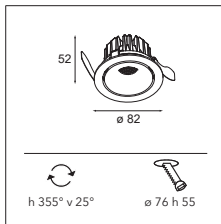

Smart cake 82 adjustable LED warm dim GE

1X LED ARRAY INCL. 6W

DRIVER > SEE PRODUCT PAGE ON WEBSITE

SMART COMBINATIONS > SEE PAGES 284-293

CONNECTED > SEE GOODIES

INSTALLATION ACCESSORIES

10889830 CONBOX 190X192X130X256

12290830 GYPKIT 190X190-Ø76

12500230 SMART RECESSED RING 82