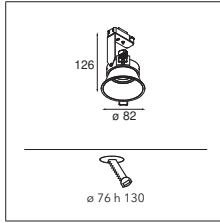

Lotis 82 MR16 GE

1X QR-CBC 51 | GX5.3 | MAX. 50W

INSTALLATION ACCESSORIES

10889830 CONBOX 190X192X130X256

12290830 GYPKIT 190X190-Ø76