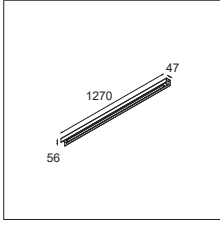

United asy (1274mm) 1x LED GI

4X LEDLINE INCL. 4.5W

CONNECTED > SEE GOODIES

INSTALLATION ACCESSORIES

13401009	UNITED ASY COVER (1274MM) 1X WHITE STRUC
13401032	UNITED ASY COVER (1274MM) 1X BLACK STRUC