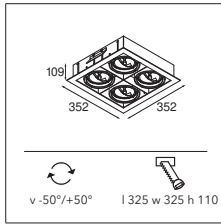

Multiple 4x AR111 GE

4X QR-LP 111 | G53 | MAX. 50W

! CAN BE COMBINED WITH M-LED 111

M-LED > SEE LEFT PAGE

INSTALLATION ACCESSORIES

10390430 CONBOX 382X387X122X446

10410430 GYPKIT 385X412X325X325