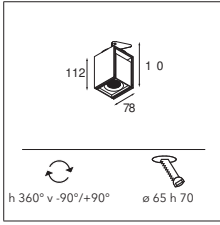

WARM DIM

Rektor recessed LED warm dim GE

1X LED ARRAY INCL. 12W

DRIVER > SEE PRODUCT PAGE ON WEBSITE

CONNECTED > SEE GOODIES

	1800K - 3000K / CRI90+	
	25°	40°
black struc	12821232	12821332
white struc	12821209	12821309

LUMINAIRE OUTPUT & POWER CONSUMPTION (white struc)

@3000K / 25°

881lm / 12W

01 — CEILING

02 — JACK

03 — TRACK

04 — WALL

05 — EXTERIOR

06 — PROFILES

07 — GOODIES