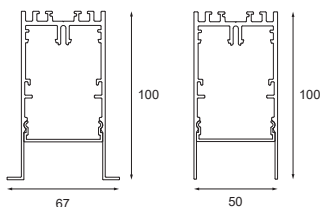

HIGH

more info? supermodular.com/en/sld50-naked
supermodular.com/en/sld50-office-compliant
supermodular.com/en/sld50-poly-in
supermodular.com/en/sld50-poly-out
supermodular.com/en/sld50-high
configurator.supermodular.com

SLD50 is a profile family with a lot of versatility, style and the technology to match. Let it take the center stage of your healthcare, office and home office projects. Refine the look with colours and add even more functionality with an adjustable accent light, Eyeball, and an uplight controlled separately. This family offers two solutions to execute human centric lighting (HCL) concepts: tunable white and high intensity LEDs (3600 lumens).

The sexiest member of our gang

With SLD50 naked you can think up your own configuration: different outer and inner profiles in different colour combinations, including champagne, 4 possible mountings, the naked linear LED tubes that come in 3 different lengths and the option to add 1 or 2 accent lights, in the form of our naked Eyeball luminaires. The warm colour options for the inner profiles (gold and champagne) make sure these luminaires are ideal to be used in residential or hospitality settings.

Always aim high

If more powerful light combined with the same brilliant esthetics of SLD50 naked is your desire, SLD50 high fulfills it. Perfect for a space in which users require an extra degree of visual comfort. Its deep recessed light units provide powerful luminance, the perfect fit for an office looking to add architectural feel to its ambiance. Available in SLD50 colours, trimless, in a surface-mounted, suspended and recessed version, and with flange, for the recessed version only.