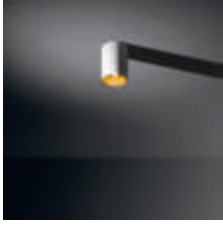

Lotis tubed surface IP44 LED retrofit

1X LED GU10 INCL | 5.5W

! NOT SUITABLE FOR INSTALLATION $\leq$ 5KM FROM THE COAST

	230V		IP44	GWT 960°		

LEADING EDGE DIMMABLE	2700K / CRI90+
	25°
black struc - gold	11450332
black struc - white struc	11450337
white struc - black	11450329
white struc - gold	11450389
white struc - white struc	11450309

LUMINAIRE OUTPUT & POWER CONSUMPTION
(white struc)

2700K / 25°

346lm / 5.5W

01 — CEILING

02 — JACK

03 — TRACK

04 — WALL

05 — EXTERIOR

06 — PROFILES

07 — GOODIES