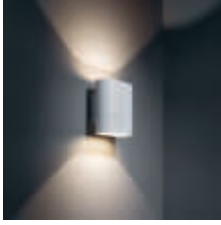

Duell wall LED 900lm GI

2X LED ARRAY INCL. 6.2W