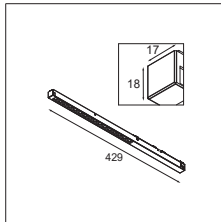

CONNECTED > SEE GOODIES

TRACK 48V COMPONENTS > SEE PAGES 402-407