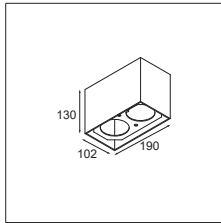

Smart surface box 82 2x LED GI

LUMINAIRE NOT INCL.

! 500mA DRIVER INCLUDED

SMART COMBINATIONS > SEE PAGES 284-293

SMART MASK

12500109	SMART MASK 82 2X - WHITE STRUC
12500132	SMART MASK 82 2X - BLACK STRUC
12500146	SMART MASK 82 2X - GOLD