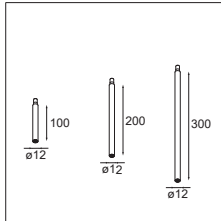

Modupoint LED stick 10cm/20cm/30cm

! STICKS CAN BE COMBINED TO MAX. LENGTH OF 1200MM
 ! TO BE COMBINED WITH JACK LED FIXTURES:
 MARBULITO > SEE PAGES 332-337
 MÉDARD > SEE PAGES 338-343
 MINUDE > SEE PAGES 344-349