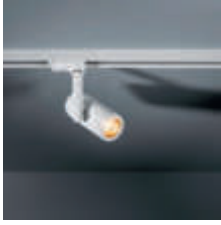

Médard 70 track LED GI

1X LED ARRAY INCL. 11W