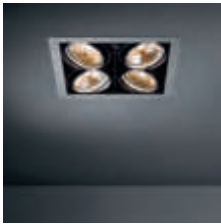

Multiple 4x AR111 GE

4X QR-LP 111 | G53 | MAX. 50W

! CAN BE COMBINED WITH M-LED 111

M-LED > SEE LEFT PAGE

INSTALLATION ACCESSORIES

10390430 CONBOX 382X387X122X446

10410430 GYPKIT 385X412X325X325