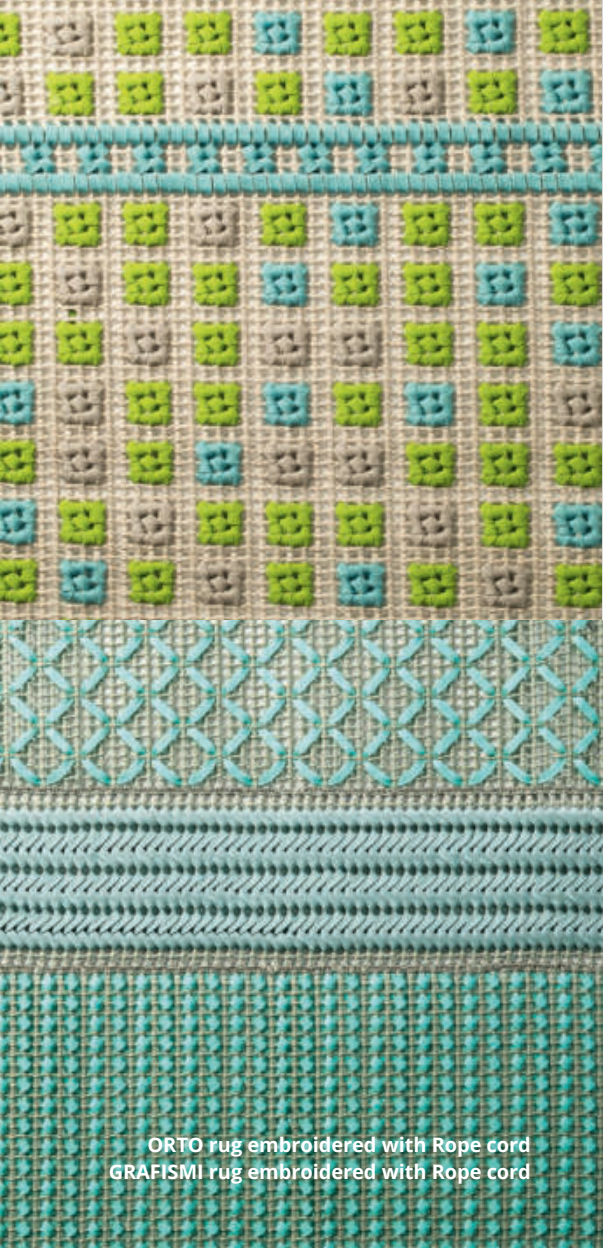

ORTO rug embroidered with Rope cord
GRAFISMI rug embroidered with Rope cord