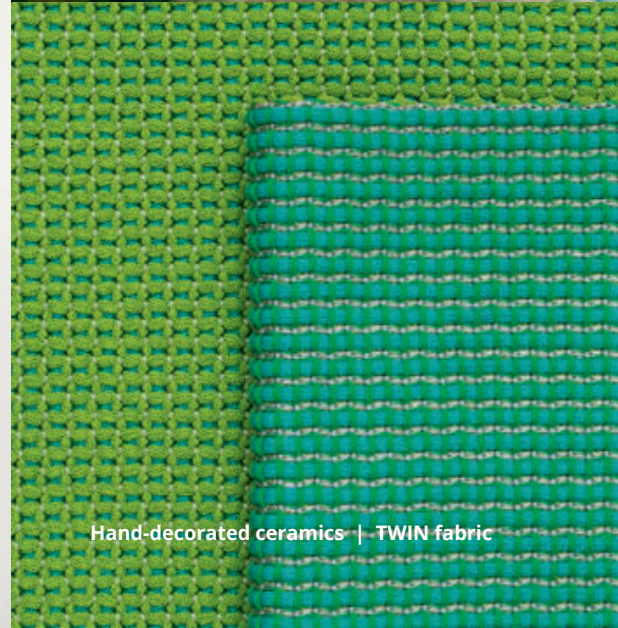

Hand-decorated ceramics | TWIN fabric