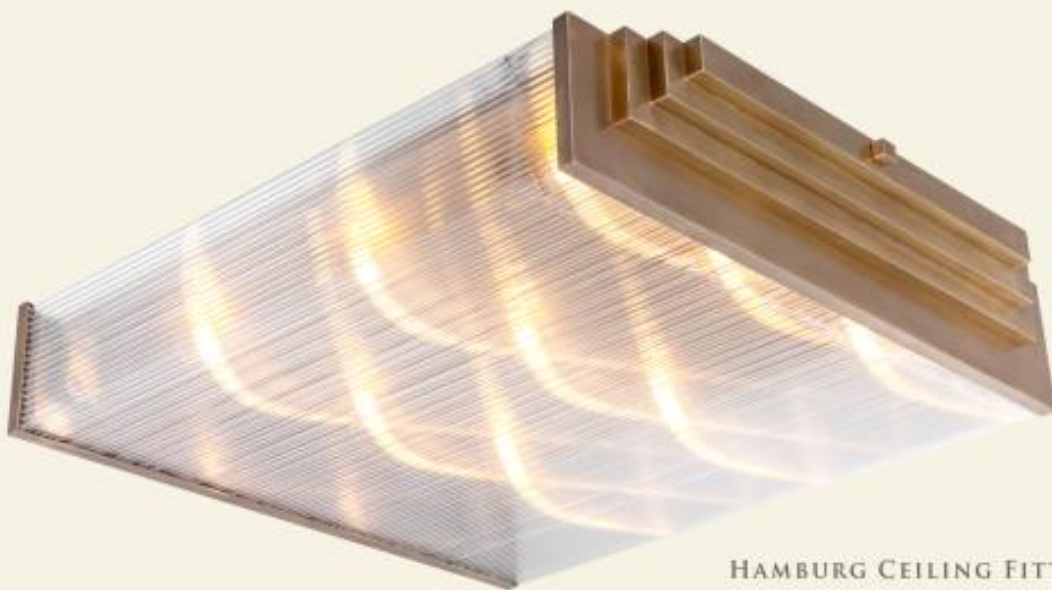

*Available with US sockets.

VERSAILLES PENDANT V.

VERSAILLES FLOOR LAMP

Name	Height	Width	Min. Drop	Available Finish	Weight	Max. Wattage*
Versailles Pendant V.	80cm / 31"	20cm / 8"	80cm / 31"	Antique/Shiny Brass/Nickel	1kg / 2.2lb	4x60W E14 / E12
Versailles Floor Lamp	180cm / 71"	40cm / 16"		Antique/Shiny Brass/Nickel	10,5kg / 23,1lb	8x60W E14 / E12

*Available with US sockets.

HAMBURG

THE STAIR-SHAPED FORM ON EITHER OR BOTH ENDS OF THE LIGHTS IS THE DISTINGUISHING DÉCOR OF THIS MODERN COLLECTION. CLEAR TUBES DIFFUSE THE LIGHT MAKING LOVELY LIGHT REFRACTIONS ON ITS SURFACE. THE COLLECTION IS A PERFECT CHOICE FOR INTERIORS OF AVERAGE SIZE WITH STANDARD CEILING HEIGHTS WITH A MINIMALIST DESIGN APPROACH WHERE THE ANGULAR FORM IS THE BASIS.