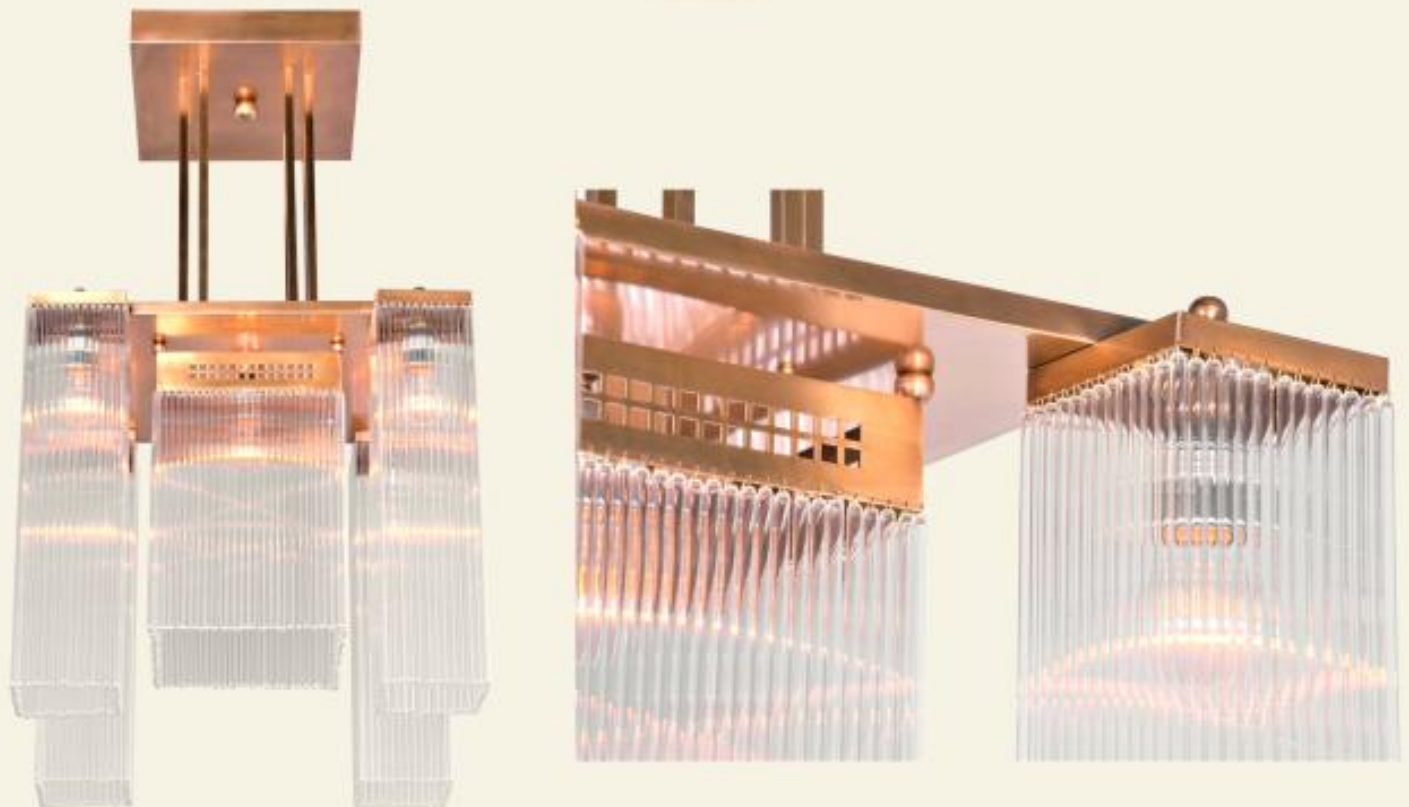

HOFFMANN CHANDELIER I.

Name	Height	Width	Min. Drop	Available Finish	Weight	Max. Wattage*
Hoffmann Chandelier V.	100cm / 39"	100x100cm / 39x39"	70cm / 28"	Antique/Shiny Brass/Nickel	25kg / 55lb	8x75W E27 / E26
Hoffmann Chandelier I.	90cm / 35"	50x50cm / 20x20"	70cm / 28"	Antique/Shiny Brass/Nickel	12kg / 26,4lb	5x75W E27 / E26

*Available with US sockets.