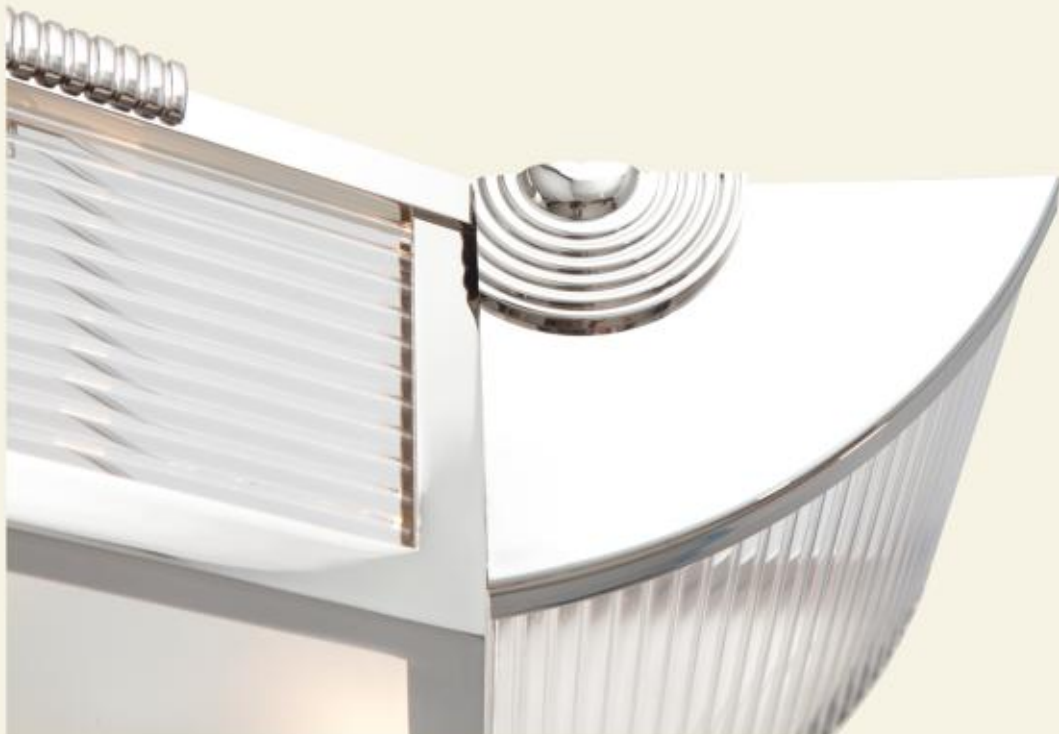

ALTHOUGH BASED ON ART DECO PATTERNS THE NIZZA CHANDELIERS AND ITS PENDANTS RESEMBLE FUTURISTIC AERIAL VESSELS. THEY ARE ACCOMPANIED BY THREE PERFECTLY MATCHING WALL LIGHTS. AFICIONADOS OF ART DECO WILL LOVE THIS COMBINATION OF ANGULAR AND CURVY FORMS.