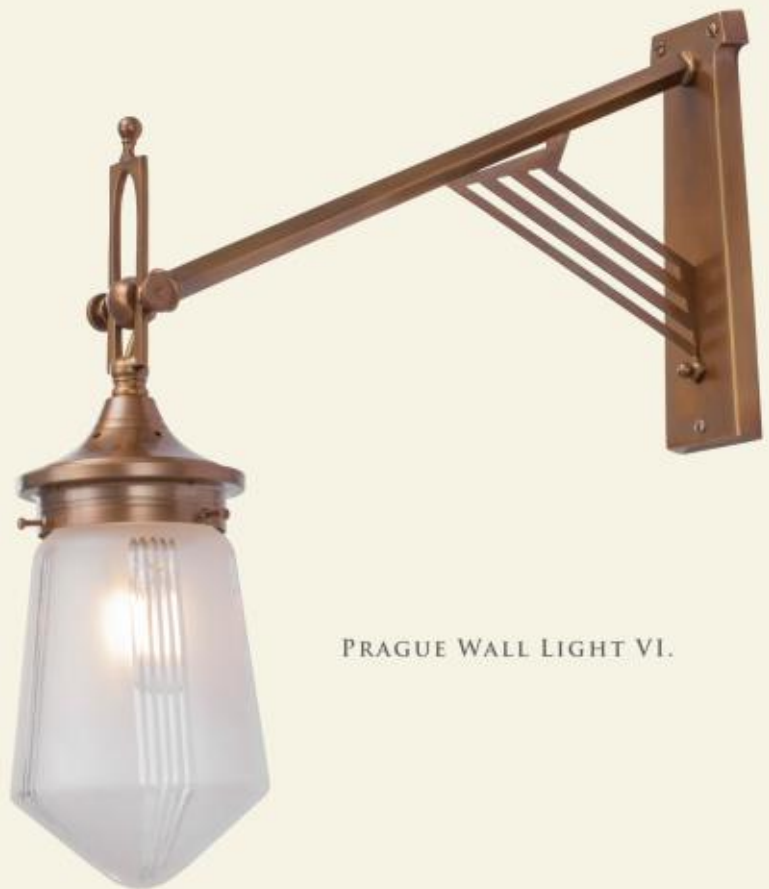

*Available with US sockets. **Optional glass shades page 89.

PRAGUE CEILING FITTING 20

PRAGUE CEILING FITTING 25

PRAGUE CEILING FITTING 30

**Optional glass shades:

20, 25, 30/1

20, 25, 30/2

Name	Height	Width	Min. Drop	Available Finish	Weight	Max. Wattage*
Prague Ceiling Fitting 20**	20cm / 8"	30cm / 12"		Antique/Shiny Brass/Nickel	0,9kg / 1,98lb	1x75W E27 / E26
Prague Ceiling Fitting 25**	21cm / 8"	35cm / 14"		Antique/Shiny Brass/Nickel	1,2kg / 2,64lb	2x75W E27 / E26
Prague Ceiling Fitting 30**	24cm / 9"	41cm / 16"		Antique/Shiny Brass/Nickel	1,4kg / 3,08lb	3x75W E27 / E26

*Available with US sockets.

PRAGUE WALL LIGHT I.

PRAGUE WALL LIGHT II.

PRAGUE WALL LIGHT III.

PRAGUE WALL LIGHT IV.

Name	Height	Width	Projection	Available Finish	Weight	Max. Wattage*
Prague Wall Light I.**	29cm / 11"	16cm / 6"	28cm / 11"	Antique/Shiny Brass/Nickel	1,3kg / 2,86lb	1x75W E27 / E26
Prague Wall Light II.**	36cm / 14"	12cm / 5"	23cm / 9"	Antique/Shiny Brass/Nickel	0,8kg / 1,76lb	1x75W E27 / E26
Prague Wall Light III.**	29cm / 11"	35cm / 14"	27cm / 11"	Antique/Shiny Brass/Nickel	2,1kg / 4,62lb	2x75W E27 / E26
Prague Wall Light IV.**	32cm / 13"	12cm / 5"	29cm / 11"	Antique/Shiny Brass/Nickel	0,9kg / 1,98lb	1x75W E27 / E26

*Available with US sockets. **Optional glass shades page 89.

PRAGUE WALL LIGHT VII.

PRAGUE WALL LIGHT VI.

Name	Height	Width	Projection	Available Finish	Weight	Max. Wattage*
Prague Wall Light VII.**	40cm / 16"	50cm / 20"	44cm / 17"	Antique/Shiny Brass/Nickel	2,2kg / 4,84lb	2x75W E27 / E26
Prague Wall Light VI.**	40cm / 16"	12cm / 5"	48cm / 19"	Antique/Shiny Brass/Nickel	1,4kg / 3,08lb	1x75W E27 / E26