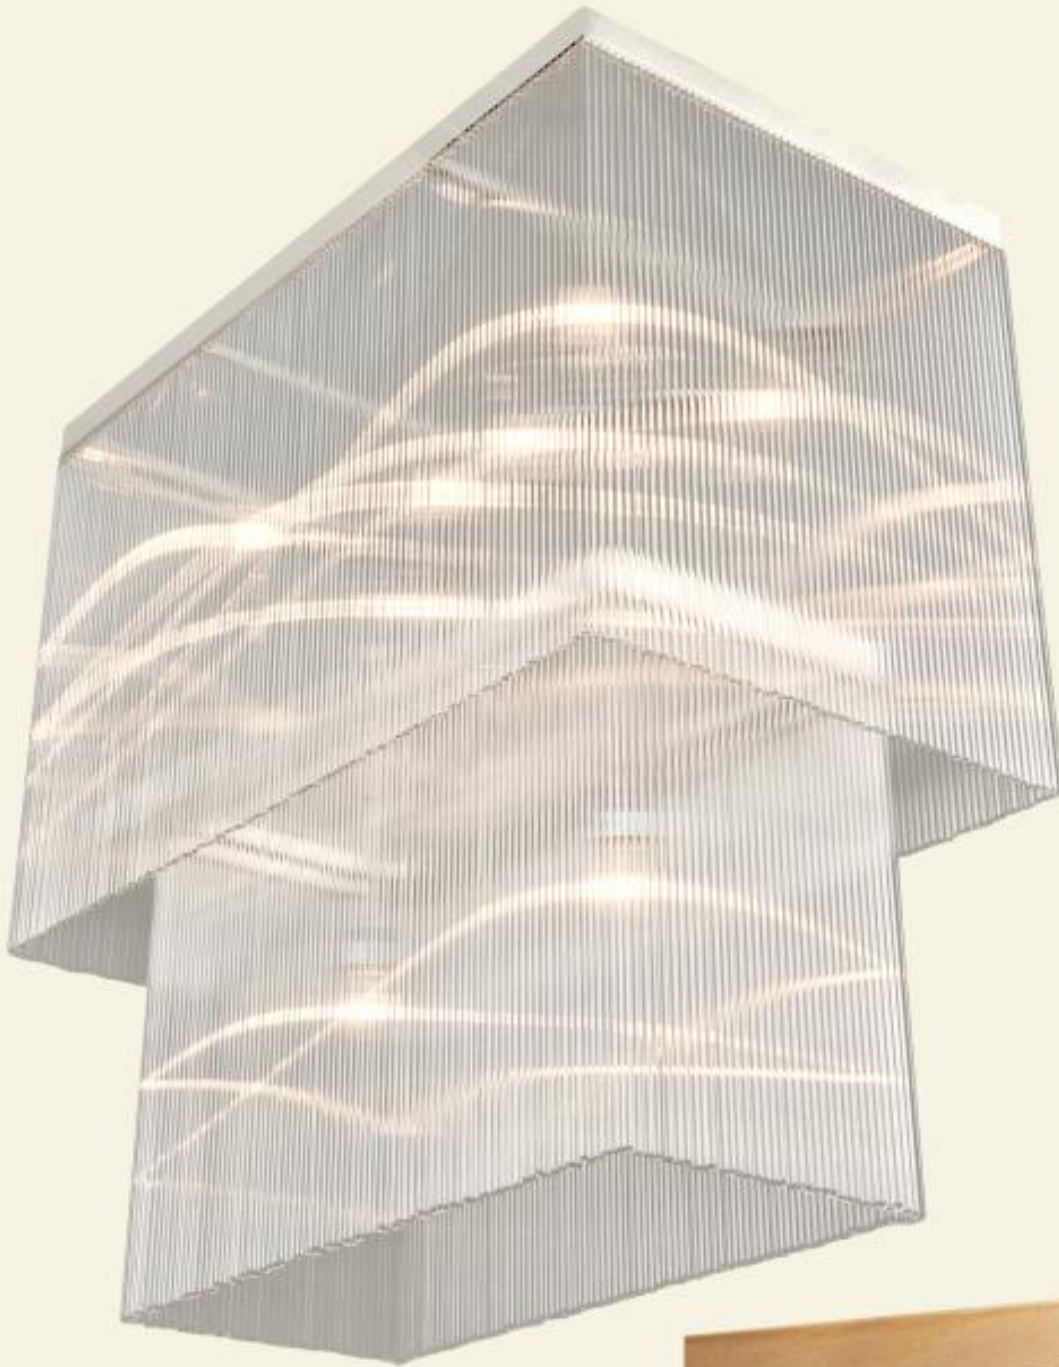

MONACO

MONACO COLLECTION'S PIECES ARE A MIX OF ELEGANT SQUARE SHAPE FRAMES AND CRYSTAL CLEAR HANDCUT GLASSES. THE MAJORITY OF THE LAMPS IS PERFECT FOR AVERAGE HEIGHT SPACES. SOME PIECES ARE FITTED WITH MORE THAN 1000 GLASS TUBES. AVAILABLE IN ANTIQUE, SHINY BRASS AND NICKEL FINISH.