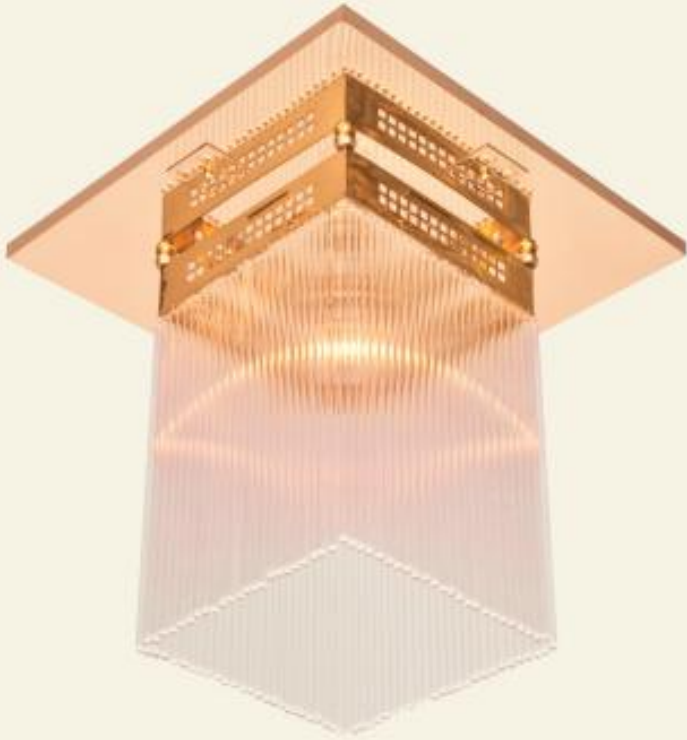

HOFFMANN CEILING FITTING I.