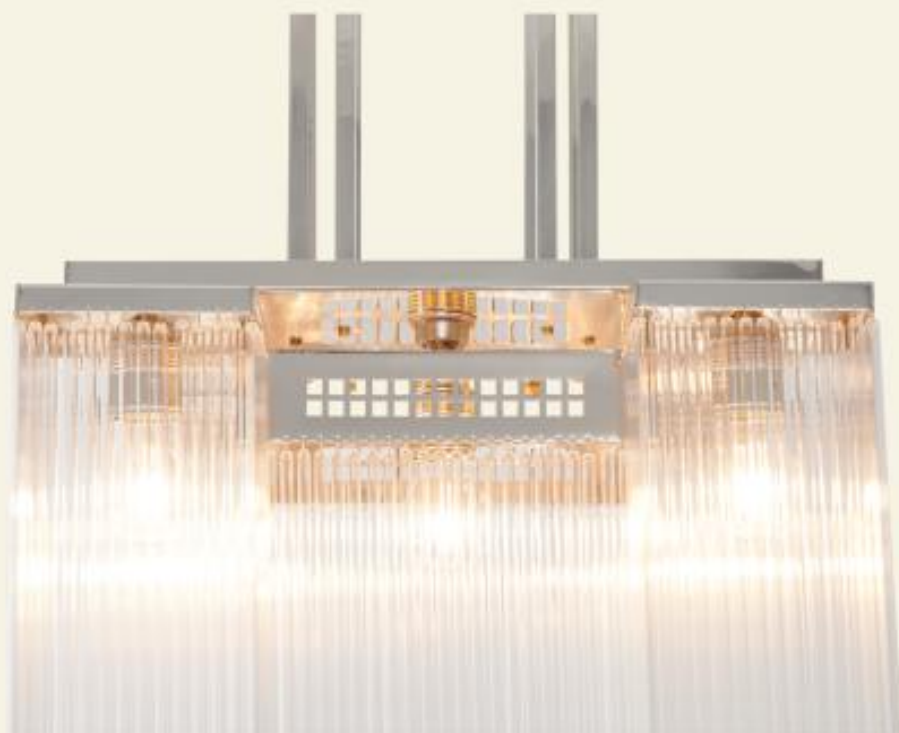

HOFFMANN CEILING FITTING II.

Name	Height	Width	Min. Drop	Available Finish	Weight	Max. Wattage*
Hoffmann Chandelier II.	90cm / 35"	43x43cm / 17x17"	70cm / 28"	Antique/Shiny Brass/Nickel	12kg / 26,4lb	5x75W E27 / E26
Hoffmann Ceiling Fitting II.	50cm / 20"	50x50cm / 20x20"		Antique/Shiny Brass/Nickel	9kg / 19,8lb	5x75W E27 / E26

*Available with US sockets.