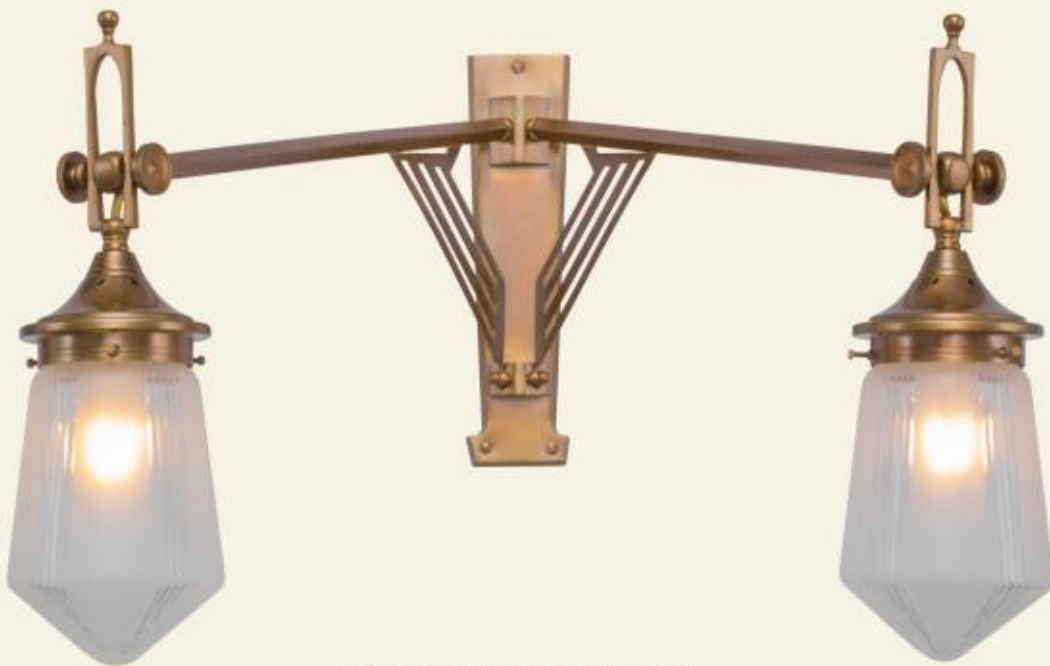

*Available with US sockets. **Optional glass shades page 89.

PRAGUE CEILING FITTING 20

PRAGUE CEILING FITTING 25

PRAGUE CEILING FITTING 30

**Optional glass shades:

20, 25, 30/1

20, 25, 30/2

Name	Height	Width	Min. Drop	Available Finish	Weight	Max. Wattage*
Prague Ceiling Fitting 20**	20cm / 8"	30cm / 12"		Antique/Shiny Brass/Nickel	0,9kg / 1,98lb	1x75W E27 / E26
Prague Ceiling Fitting 25**	21cm / 8"	35cm / 14"		Antique/Shiny Brass/Nickel	1,2kg / 2,64lb	2x75W E27 / E26
Prague Ceiling Fitting 30**	24cm / 9"	41cm / 16"		Antique/Shiny Brass/Nickel	1,4kg / 3,08lb	3x75W E27 / E26

*Available with US sockets.

PRAGUE WALL LIGHT I.

PRAGUE WALL LIGHT II.

PRAGUE WALL LIGHT III.

PRAGUE WALL LIGHT IV.

Name	Height	Width	Projection	Available Finish	Weight	Max. Wattage*
Prague Wall Light I.**	29cm / 11"	16cm / 6"	28cm / 11"	Antique/Shiny Brass/Nickel	1,3kg / 2,86lb	1x75W E27 / E26
Prague Wall Light II.**	36cm / 14"	12cm / 5"	23cm / 9"	Antique/Shiny Brass/Nickel	0,8kg / 1,76lb	1x75W E27 / E26
Prague Wall Light III.**	29cm / 11"	35cm / 14"	27cm / 11"	Antique/Shiny Brass/Nickel	2,1kg / 4,62lb	2x75W E27 / E26
Prague Wall Light IV.**	32cm / 13"	12cm / 5"	29cm / 11"	Antique/Shiny Brass/Nickel	0,9kg / 1,98lb	1x75W E27 / E26

*Available with US sockets. **Optional glass shades page 89.

PRAGUE WALL LIGHT VII.

PRAGUE WALL LIGHT VI.

Name	Height	Width	Projection	Available Finish	Weight	Max. Wattage*
Prague Wall Light VII.**	40cm / 16"	50cm / 20"	44cm / 17"	Antique/Shiny Brass/Nickel	2,2kg / 4,84lb	2x75W E27 / E26
Prague Wall Light VI.**	40cm / 16"	12cm / 5"	48cm / 19"	Antique/Shiny Brass/Nickel	1,4kg / 3,08lb	1x75W E27 / E26