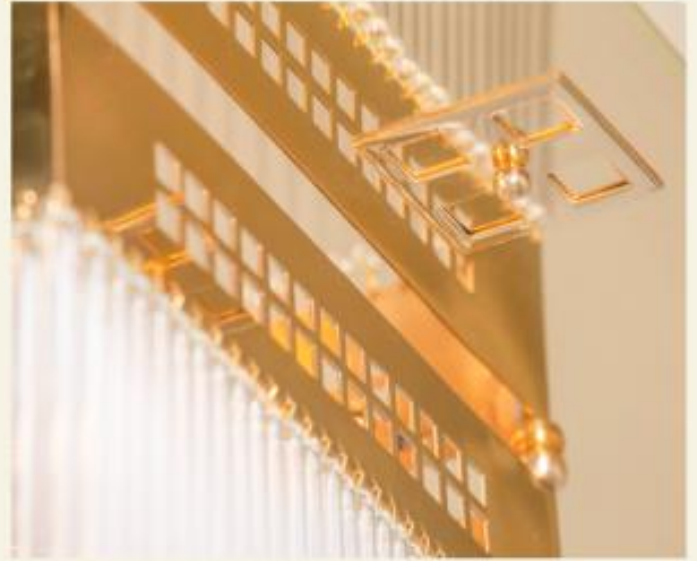

HOFFMANN CEILING FITTING I.