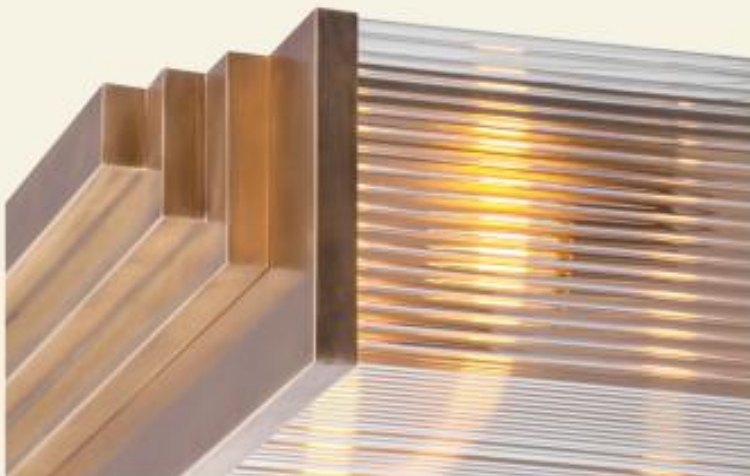

Name	Height	Width	Min. Drop	Available Finish	Weight	Max. Wattage*
Hamburg Pendant I.**	53,5cm / 21"	24,5x74cm / 10x29"	25cm / 10"	Antique/Shiny Brass/Nickel	4kg / 8,8lb	4x60W E14 / E12
Hamburg Pendant custom size**	53,5-200cm / 21-79"	24,5x74cm-150cm / 10x29"-59"	25cm / 10"	Antique/Shiny Brass/Nickel		6/8/10/12 x 60W E14 / E12
Hamburg Ceiling Fitting II.**	8cm / 3"	24,5x74 / 10x29"		Antique/Shiny Brass/Nickel	3kg / 6,6lb	4x60W E14 / E12
Hamburg Ceiling Fitting II.** custom size	8cm / 3"	24,5x74-150cm / 10x29-59"		Antique/Shiny Brass/Nickel		6/8/10/12 x 60W E14 / E12

*Available with US sockets. ** Available with frosted glass plate.