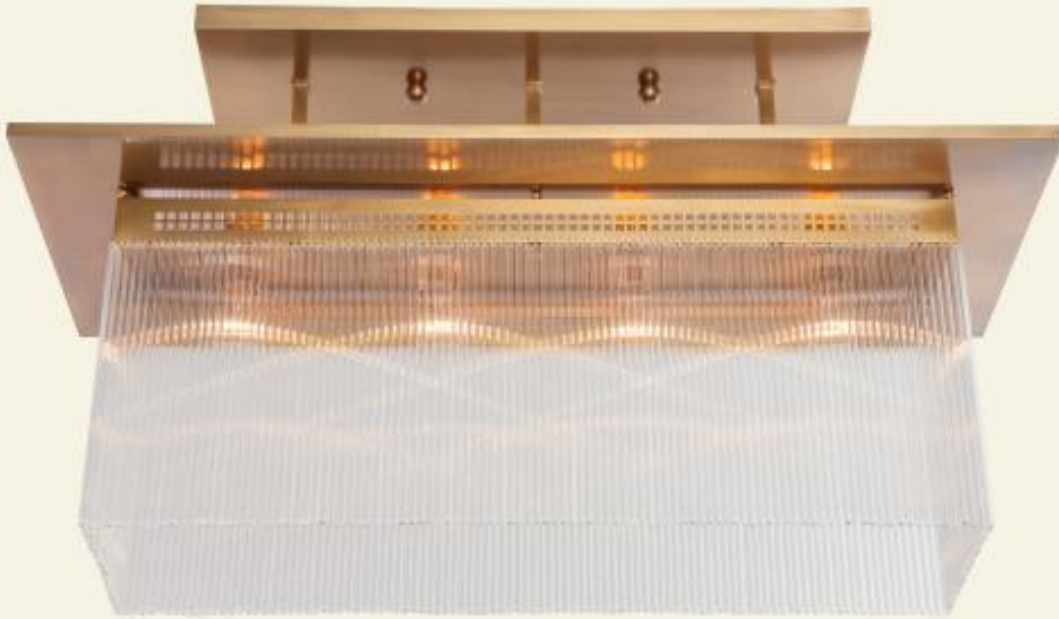

HOFFMANN CHANDELIER VI.