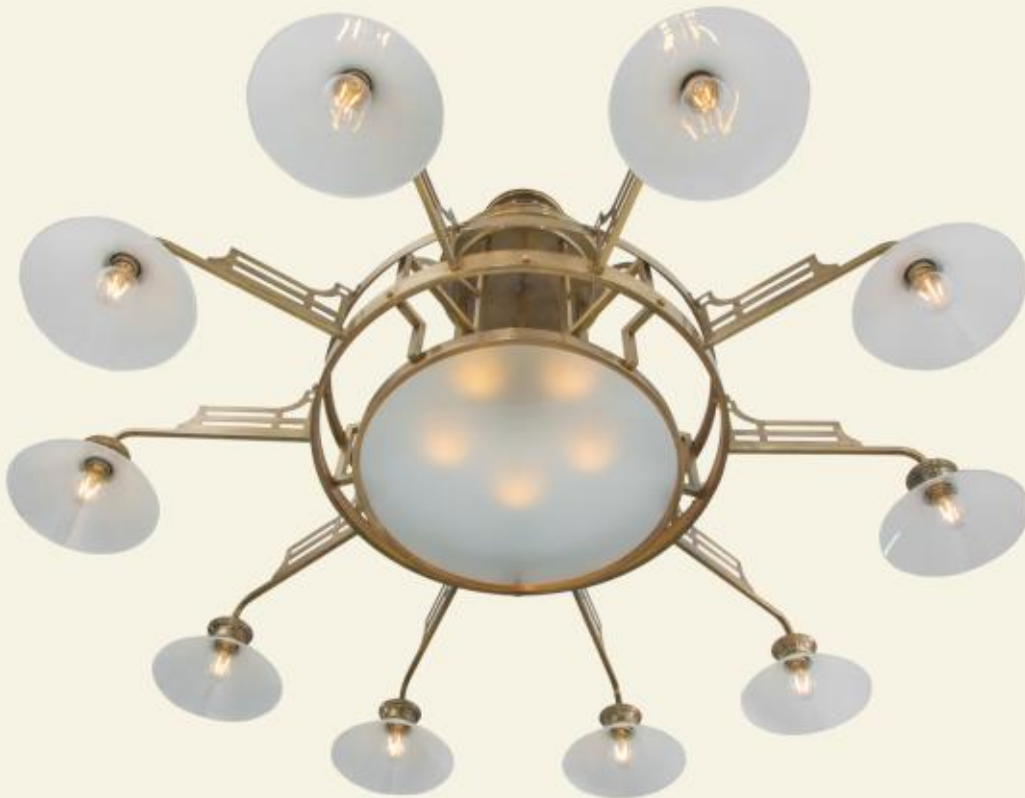

Name	Height	Width	Min. Drop	Available Finish	Weight	Max. Wattage*
Snooker 10 armed Chandelier	95cm / 37"	168cm / 66"	95cm / 37"	Antique/Shiny Brass/Nickel	30kg / 66lb	15x75W E27 / E26

*Available with US sockets.