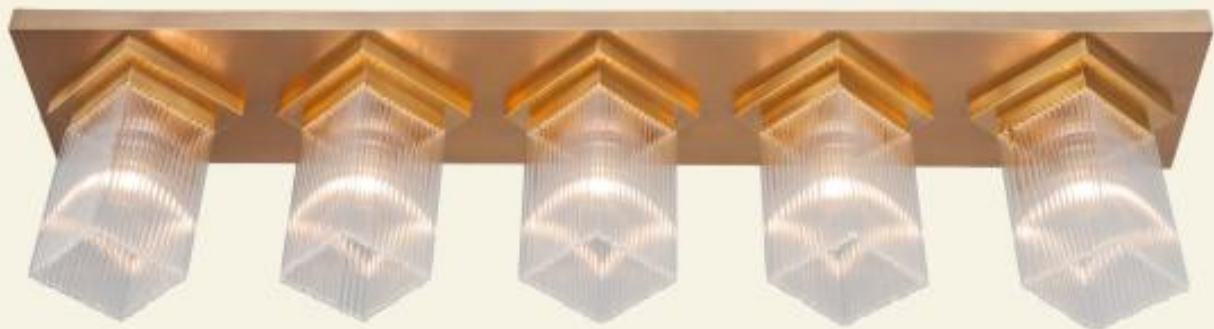

MONACO CEILING FITTING IX.

Name	Height	Width	Min. Drop	Available Finish	Weight	Max. Wattage*
Monaco Ceiling Fitting VII.	27cm / 11"	75x23cm / 30x9"	27cm / 11"	Antique/Shiny Brass/Nickel	6,5kg / 14,3lb	3x75W E27 / E26
Monaco Ceiling Fitting VIII.	27cm / 11"	100x23cm / 39x9"	27cm / 11"	Antique/Shiny Brass/Nickel	7,5kg / 16,5lb	4x75W E27 / E26
Monaco Ceiling Fitting IX.	27cm / 11"	125x23cm / 49x9"	27cm / 11"	Antique/Shiny Brass/Nickel	9kg / 19,8lb	5x75W E27 / E26

*Available with US sockets.