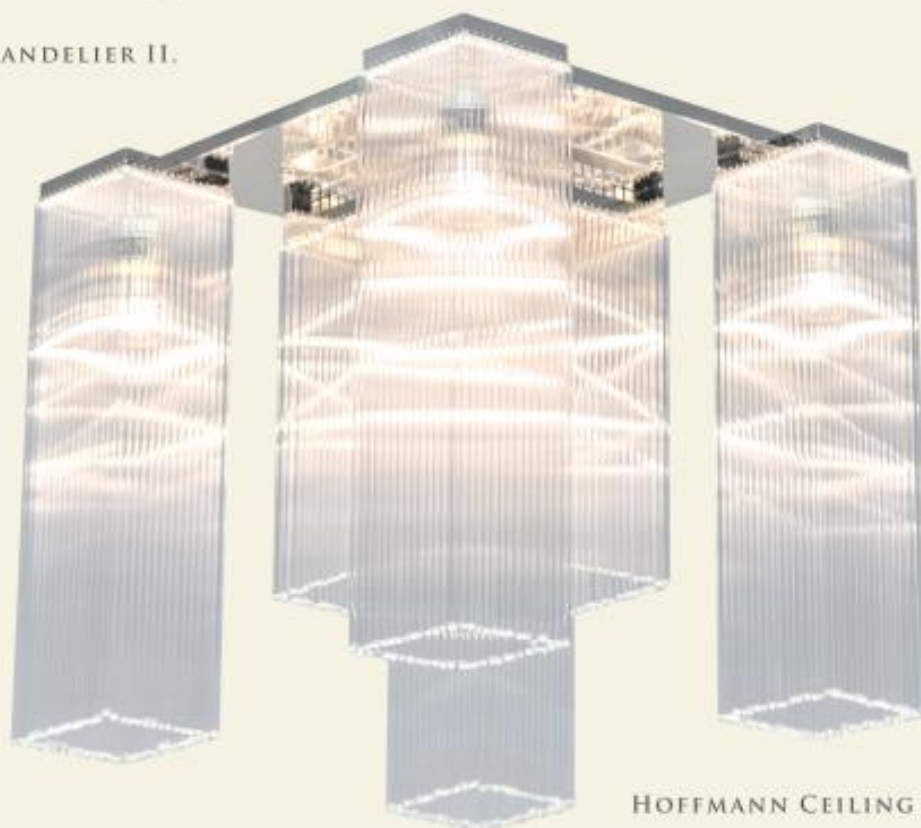

HOFFMANN CEILING FITTING II.

Name	Height	Width	Min. Drop	Available Finish	Weight	Max. Wattage*
Hoffmann Chandelier II.	90cm / 35"	43x43cm / 17x17"	70cm / 28"	Antique/Shiny Brass/Nickel	12kg / 26,4lb	5x75W E27 / E26
Hoffmann Ceiling Fitting II.	50cm / 20"	50x50cm / 20x20"		Antique/Shiny Brass/Nickel	9kg / 19,8lb	5x75W E27 / E26

*Available with US sockets.