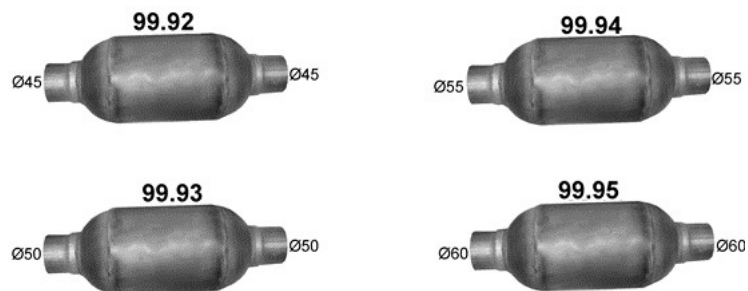

OPEL ASTRA J 1.4 KOMBI 12/2009 - 120-140HP, 88-103kW, 1364ccm