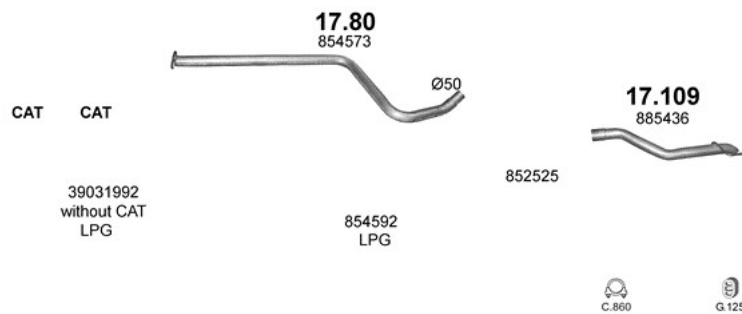

OPEL ASTRA J 1.6 D (Diesel) HATCHBACK, COUPE 11/2013 - 110-136HP, 81-100kW, 1598ccm