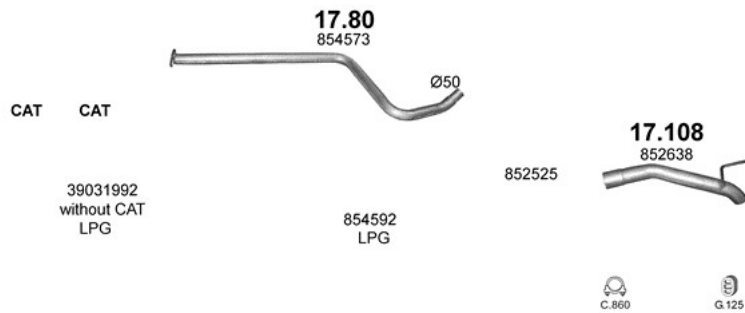

CATALYTIC CONV. EURO III - ROUND - PETROL -->2.2 - HP, kW, ccm

POLMO	ALU	CHR	OE
17.108	50		852638
17.80	70		854573

OPEL ASTRA J 1.4 HATCHBACK 12/2009 - 120-140HP, 88-103kW, 1364ccm