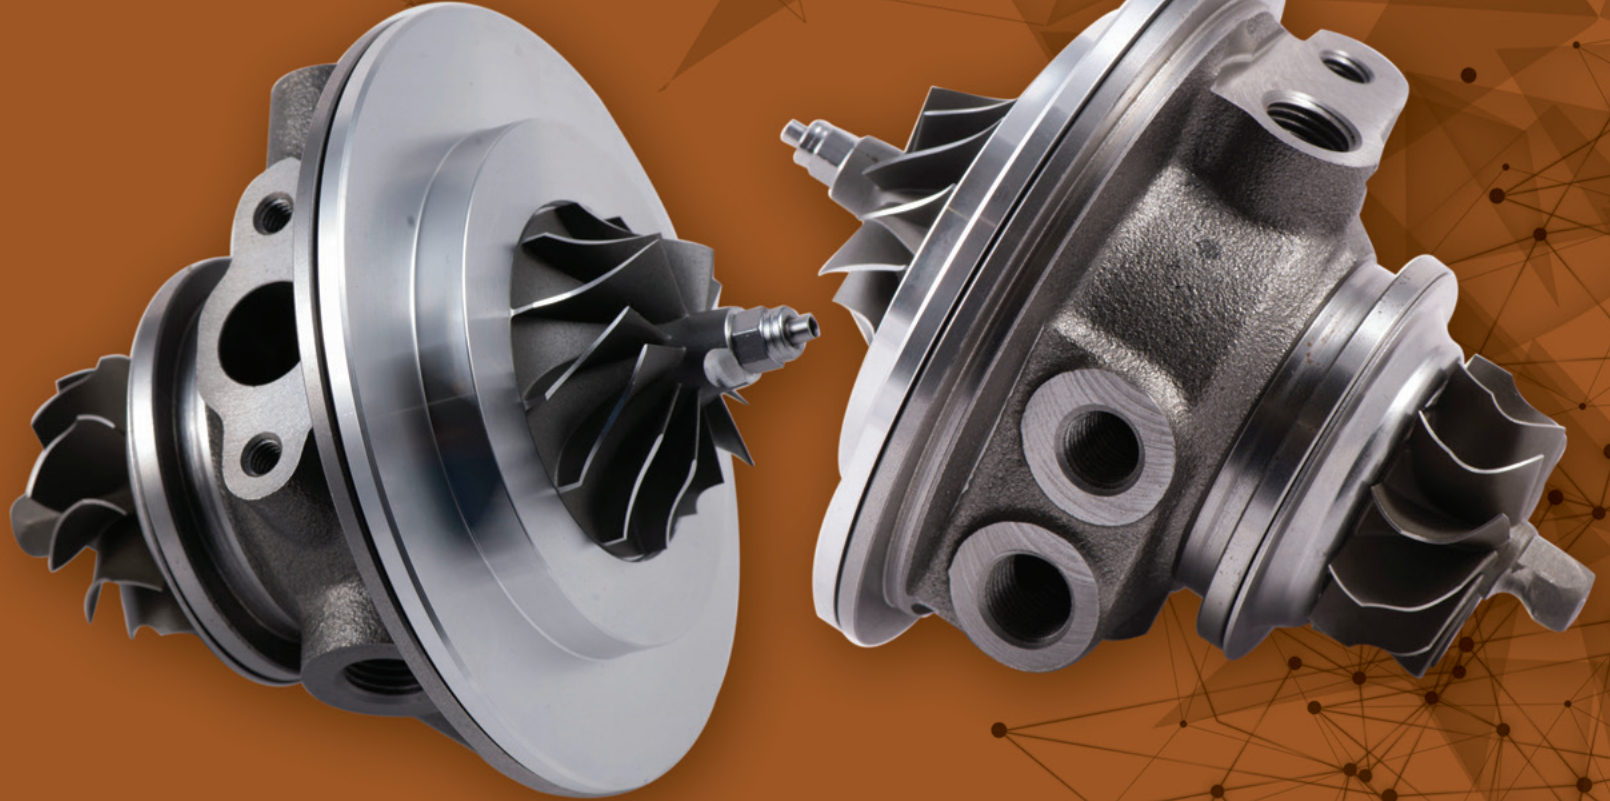

ISF-2310

OEM

53039880005

MODEL

VOLKSWAGEN PASSAT

BU KATALOGTA BELIRILMEŞ OLAN TÜM ORJİNAL NUMARALAR, MARKALAR VE MODELER KARŞILAŞTIRMA AMAÇLIDIR. ALL ORIGINAL NUMBERS, MARKS AND MODELS FROM VEHICLE MANUFACTURERS LISTED IN THIS CATALOGUE ARE FOR COMPARISON PURPOSES ONLY.

BU KATALOGTA BELIRILMEŞ OLAN TÜM ORJİNAL NUMARALAR, MARKALAR VE MODELER KARŞILAŞTIRMA AMAÇLIDIR. ALL ORIGINAL NUMBERS, MARKS AND MODELS FROM VEHICLE MANUFACTURERS LISTED IN THIS CATALOGUE ARE FOR COMPARISON PURPOSES ONLY.

BU KATALOGTA BELIRILMEŞ OLAN TÜM ORJİNAL NUMARALAR, MARKALAR VE MODELER KARŞILAŞTIRMA AMAÇLIDIR. ALL ORIGINAL NUMBERS, MARKS AND MODELS FROM VEHICLE MANUFACTURERS LISTED IN THIS CATALOGUE ARE FOR COMPARISON PURPOSES ONLY.

Saffer.com.tr