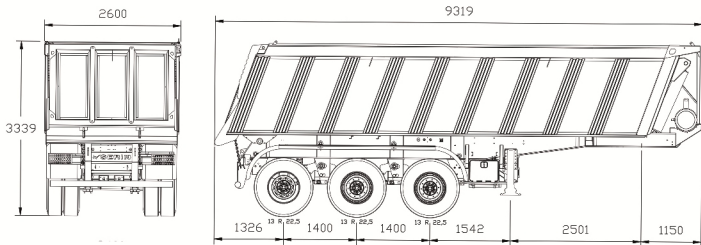

SQUARE ROCK TYPE TIPPER SEMI-TRAILER

SQUARE ROCK TYPE TIPPER SEMI-TRAILER TECHNICAL SPECIFICATIONS

OVERALL LENGHT	9.319 mm - 9.669 mm
OVERALL WIDTH	2.600 mm
FIFTH WHEEL HEIGHT	1.300 mm - 1.350 mm
VOLUME	30 m³ - 34 m³
AXLES	Drum type axle with 3*14000 kg carrying capacity (SERIN Brand). Mechanical Suspansion Leaf springs supported by 16 ton capacity hangers.
CHASSIS	High strength I profile steel SERIN brand chassis fabricated with automatic welding techniques and that complies with 98/91 EEC Standards
BRAKE SYSTEM	Equipped with ABS braking system that has automatic load adjusting valve (cornering safety system) and that complies with 71/ 320 EEC and 2002/78 EC Standards.
LANDING GEARS	Double Speed SERIN, QRC, JOST or SAF Brand (or equivalent) mechanical landing gear with 24 Ton carrying capacity
KING PIN	2" or 3,5" Flanged type JOST brand King Pins that comply with 94/20 EEC norms.
REAR BUMPER	70/221 / EC moving according to standard movable rear bumper
MECHANICAL SUSPANSIONS	Leaf springs supported by 16 ton capacity hangers
ELECTRICAL EQUIPMENT AND LIGHTING	On each side 3 pcs of amber colored lights, park lamps at rear, number plate lamp, triangle reflectors (Electrical Ssystem, completely E approved) 2 X 7 and 1 X 15 pin electrical socket, Protective grill at rear lights.
TOOL BOX	Plastic tool cabinet with 70x60x50 cm dimensions
WATER TANK	30 Liter Plastic Water Tank
TIRES AND WHEELS	12+1 13 R 22.5 (or 315 80 R 22.5) tubeless tires with 22.5 /11.75 steel wheels
SUPERSTRUCTURE	Base 8 mm (ST52) while the side wall and rear cover 4 mm (Hardox) steel with high wear resistance.
HYDRAULIC SYSTEM	5 Stage Box cylinder and hydraulic system raises and lowers speed and the tipper itself a device that prevents removal
MUDGUARDS	Integrated with the mudflap according to Regulations, 1 pieces of complete mudguards

+90 332 444 29 23

www.serin.com.tr

f /serintreyler

whatsapp /serin_treyler

instagram /serintreyler