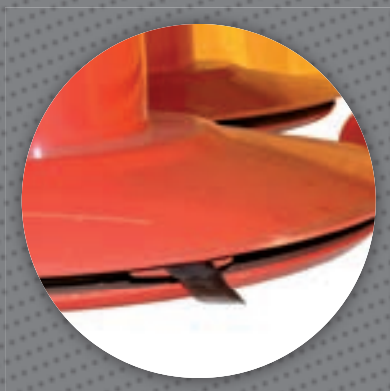

Bilateral unloading with chains belt.

Curtain for containing product (on the side not used)

Electro-hydraulic commands.

The mowing bar with 2 drums mechanically driven, manufactured by Supertino, allows to work also on uneven grounds.

CA

Trailed cutting and self loading grass wagons

Quick harvesting of green grass

MEGA 35 / MEGA 40

Double axle balance system with rear steering axle.

Bilateral unloading with chains belt.

Unloading system with dosing device, 3 rotors and bilateral unloading with belt in PVC.