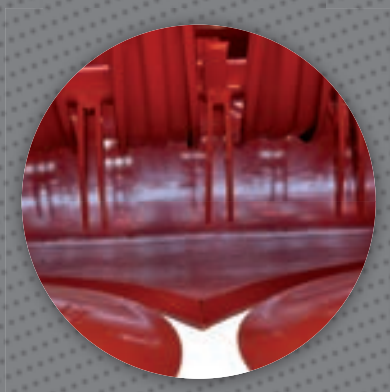

Bilateral unloading with chains belt.

Curtain for containing product (on the side not used)

Electro-hydraulic commands.

The mowing bar with 2 drums mechanically driven, manufactured by Supertino, allows to work also on uneven grounds.

CA

Trailed cutting and self loading grass wagons

Quick harvesting of green grass

MEGA 35 / MEGA 40

Double axle balance system with rear steering axle.

Bilateral unloading with chains belt.

Unloading system with dosing device, 3 rotors and bilateral unloading with belt in PVC.

Cutting width 2.150 mm.

The loading conveyor can be equipped with 5 knives (in the picture only 1).

Digital control unit with display standard on version MEGA.