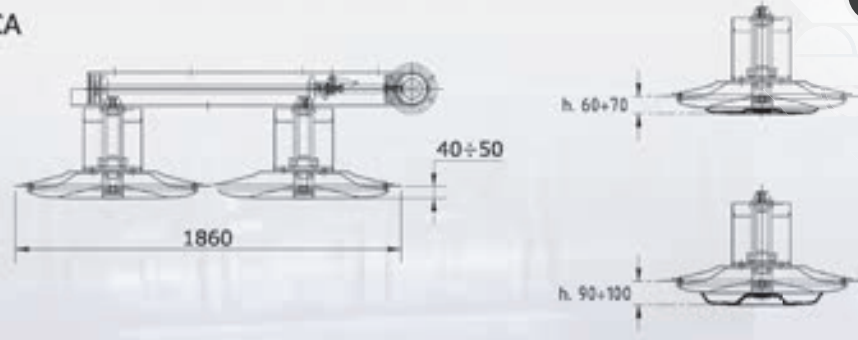

Bilateral unloading with chains belt.

Curtain for containing product (on the side not used)

Electro-hydraulic commands.

The mowing bar with 2 drums mechanically driven, manufactured by Supertino, allows to work also on uneven grounds.

CA

Trailed cutting and self loading grass wagons

Quick harvesting of green grass

MEGA 35 / MEGA 40

Double axle balance system with rear steering axle.

Bilateral unloading with chains belt.

Unloading system with dosing device, 3 rotors and bilateral unloading with belt in PVC.

Cutting width 2.150 mm.

The loading conveyor can be equipped with 5 knives (in the picture only 1).

Digital control unit with display standard on version MEGA.