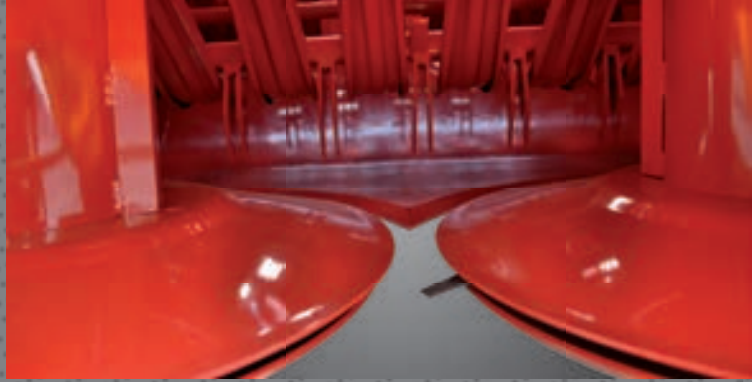

Bilateral unloading with chains belt.

Curtain for containing product (on the side not used)

Electro-hydraulic commands.

The mowing bar with 2 drums mechanically driven, manufactured by Supertino, allows to work also on uneven grounds.

CA

Trailed cutting and self loading grass wagons

Quick harvesting of green grass

MEGA 35 / MEGA 40

Double axle balance system with rear steering axle.

Bilateral unloading with chains belt.

Unloading system with dosing device, 3 rotors and bilateral unloading with belt in PVC.