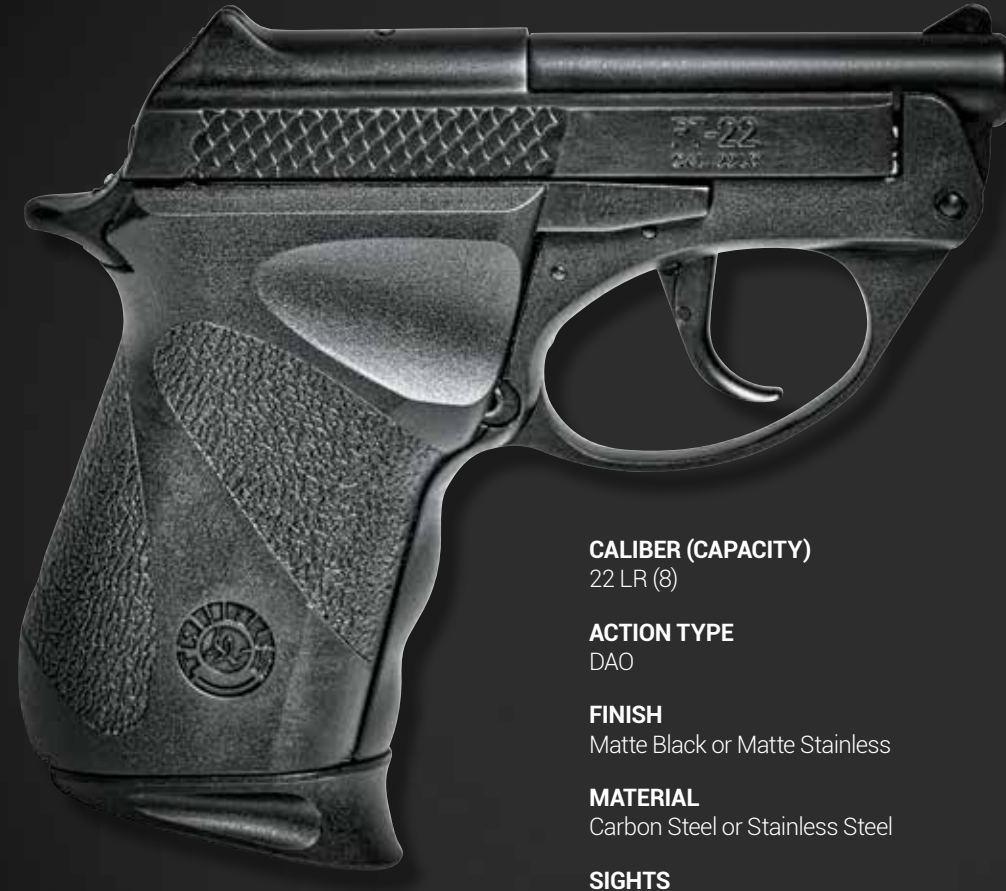

Black Rubber

OVERALL WEIGHT

34 oz.

MSRP

\$509

92

ITEM NUMBER 1-220031PLY

CALIBER (CAPACITY)