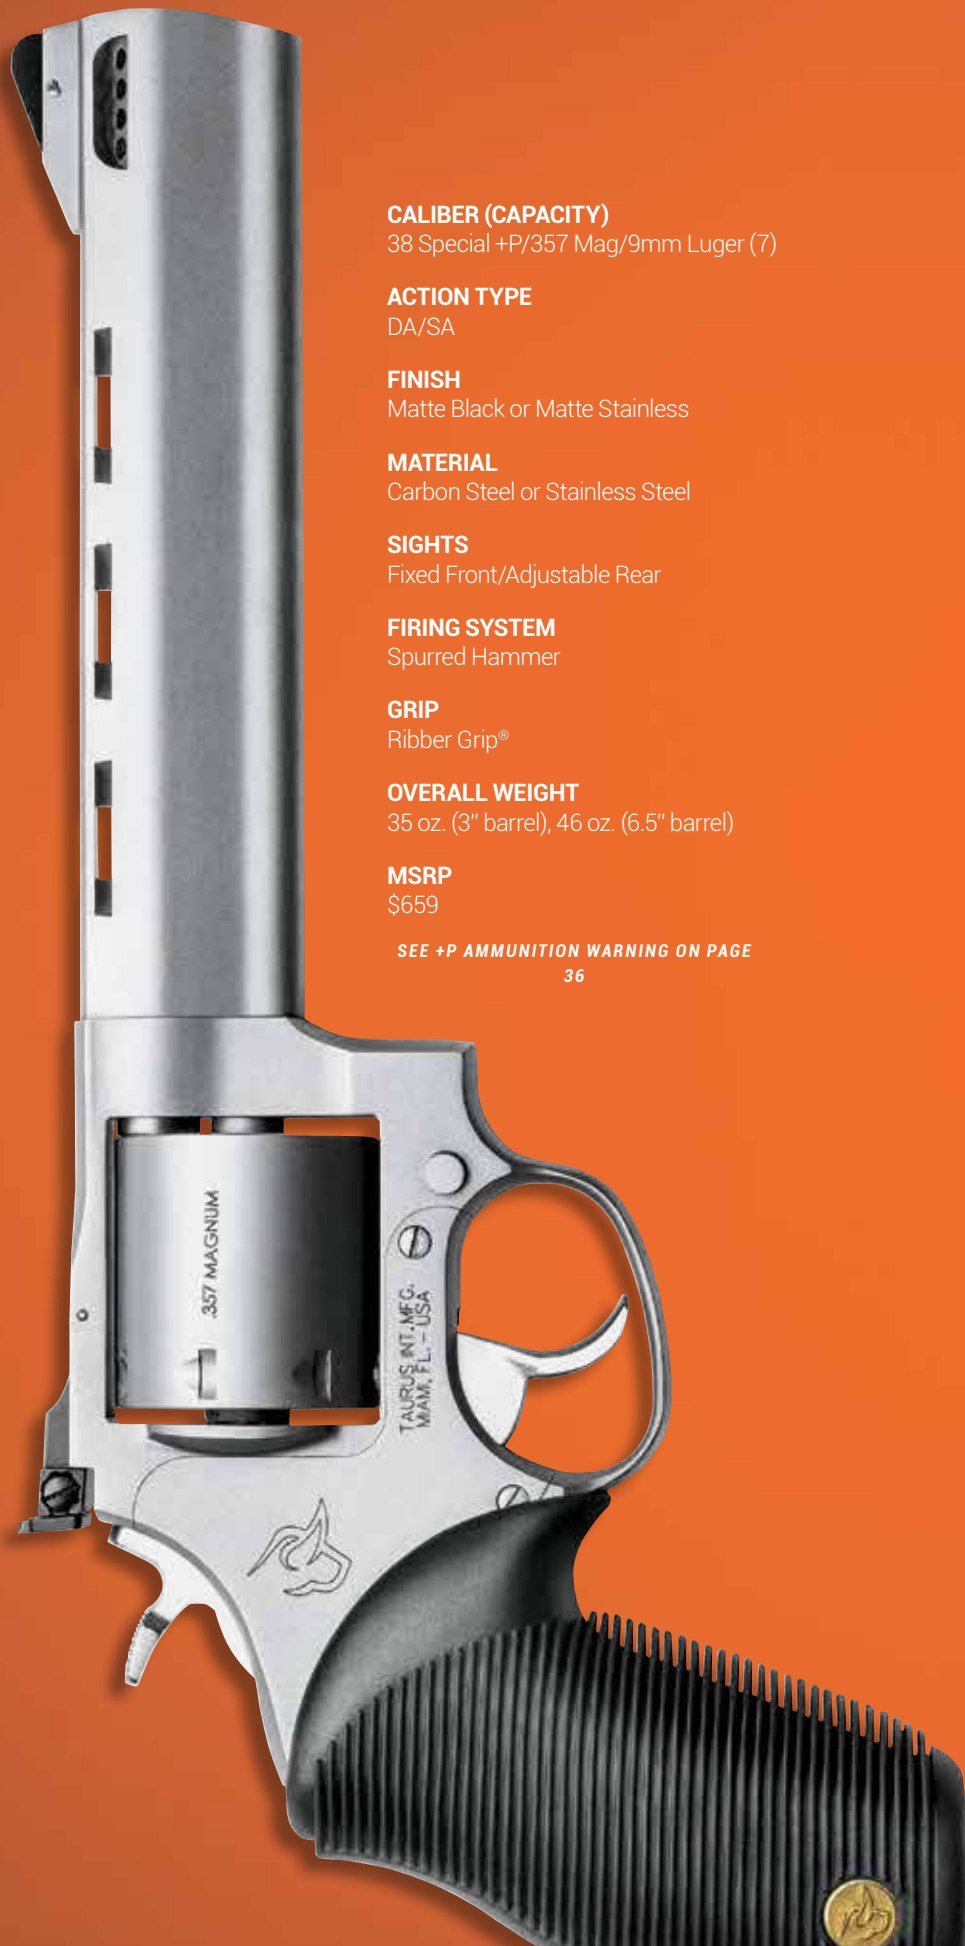

SIGHTS
Fixed Front/Adjustable Rear

OVERALL WEIGHT
46 oz.

MSRP
\$659

ITEM NUMBER 2-992069

SEE COMPLETE SPECS ON PAGE 34 • SEE +P AMMUNITION WARNING ON PAGE 36

ITEM NUMBER 2-692069

new

692