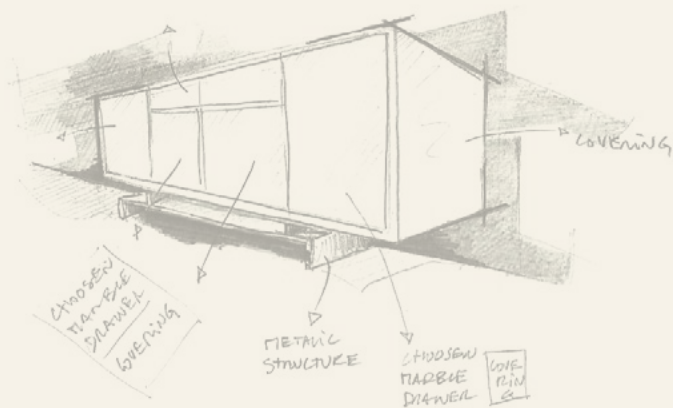

Aparador **Grammi** | **Grammi** sideboard
material grey kendzo & nogueira | grey kendzo & walnut
dimensões | **dimensions** (cm) 250 x 50 x 66,5