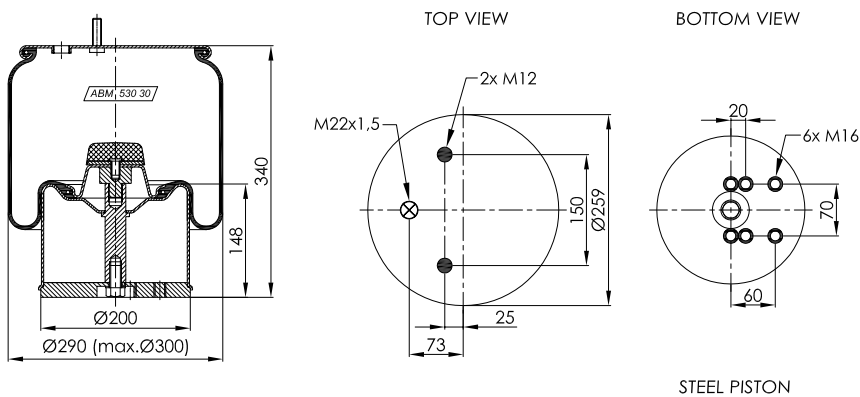

▶ ABM 530 30 A 05

OE NUMBER
BPW 05.429.40.93.1; 05.429.42.41.1

CROSS REFERENCE
FIRESTONE 1T17 D-4.3
FIRESTONE ORDER NO W01 M58 8609
GOODYEAR 1R11-763
PHOENIX 1 DK 21 K-1
VIBRACOUSTIC V 1 DK 21 K X4

MAX. TORQUE
M 22x1,5 - 20 Nm
M 12 - 40 Nm
M 16 - 90 Nm

FITTING KIT
NFK 013