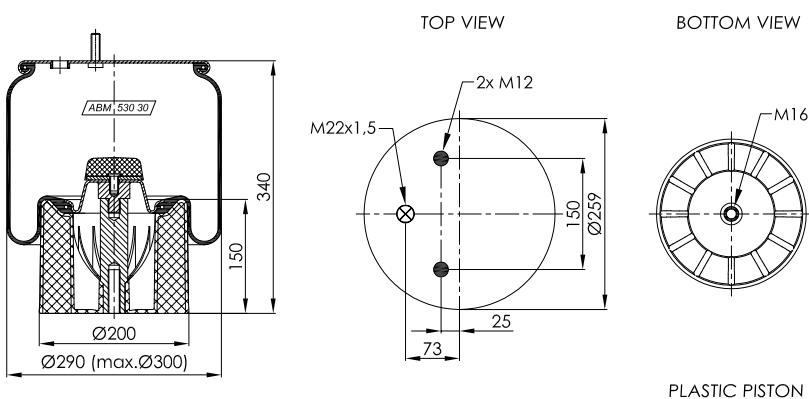

▶ ABM 530 30 A 19

OE NUMBER
BPW 05.429.43.86.0

CROSS REFERENCE
CONTITECH 940 MB P01
FIRESTONE 1T17 J-7.8
FIRESTONE ORDER NO W01 M58 8073
PHOENIX 1 DK 21 K-4

MAX. TORQUE
M 22x1,5 - 20 Nm
M 12 - 40 Nm
M 16 - 90 Nm