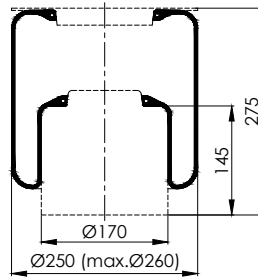

▶ AB 443

OE NUMBER
MAN 81.43601.0065; 81.43601.0067; 81.43601.0070;
81.43601.0092; 81.43601.0099; 81.43601.0103;
81.43601.0121; 81.43601.0132
MERCEDES A 658 328 01 01

CROSS REFERENCE
CONTITECH 882 N1
GOODYEAR 9048
FIRESTONE 1R4R 465-260
FIRESTONE ORDER NO W01 095 0435
PHOENIX 1 F 16
VIBRACOUSTIC V 1 F 16