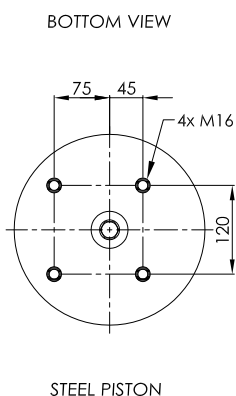

▶ ABM 950 36 B 63

OE NUMBER
GIGANT 166252

CROSS REFERENCE
CONTITECH 725 N P03
GOODYEAR 1R14-756; 1R14-814
FIRESTONE 1T66 F-10.8
FIRESTONE ORDER NO W01 M58 8610
VIBRACOUSTIC V1 DF 32-166252

MAX. TORQUE
M 22x1,5 - 20 Nm
M 12 - 40 Nm
M 16 - 90 Nm