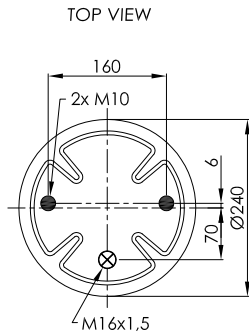

ABM series

▶ ABM 336 30 A 14

STEEL PISTON

OE NUMBER

VOLVO

20 554 760; 20 580 705; 21 961 472

CROSS REFERENCE

CONTITECH

6612 N P01

MAX. TORQUE

M 16x1,5

- 20 Nm

M 10

- 35 Nm