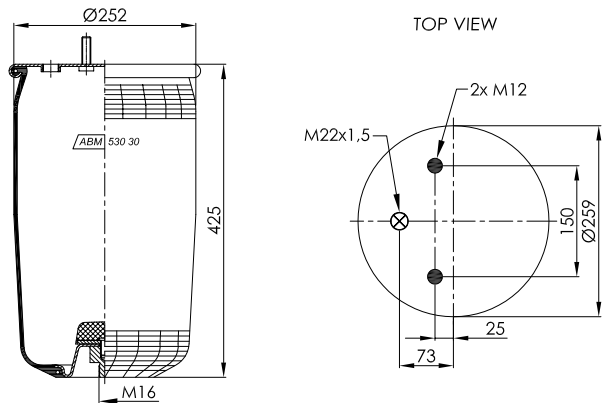

▶ ABM 530 30 A

OE NUMBER
BPW 05.429.40.91.0

CROSS REFERENCE
CONTITECH 940 MB
FIRESTONE 1T17 D-4.3
FIRESTONE ORDER NO W01 M58 8613
GOODYEAR 1R11-703
PHOENIX 1 DK 21 K
VIBRACOUSTIC V 1 DK 21 K

MAX. TORQUE
M 22x1,5 - 20 Nm
M 12 - 40 Nm
M 16 - 90 Nm

FITTING KIT
NFK 026