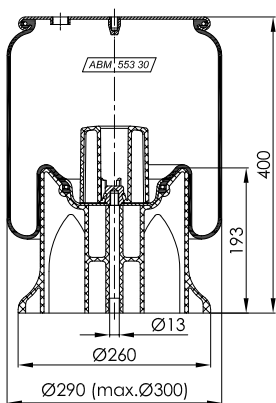

▶ ABM 553 30 C 20

PLASTIC PISTON

OE NUMBER

SCHMITZ 750999
WEWELER US 06285

CROSS REFERENCE

CONTITECH	4158 N P03
FIRESTONE	1T15 MPW-9
FIRESTONE ORDER NO	W01 M58 8185
GOODYEAR	1R12-749
PHOENIX	1 DK 20 B-1
VIBRACOUSTIC	V 1 DK 20 B-1

MAX. TORQUE

M 22x1,5	- 20 Nm
M 10	- 35 Nm
M 12	- 60 Nm

FITTING KIT

NFK 009