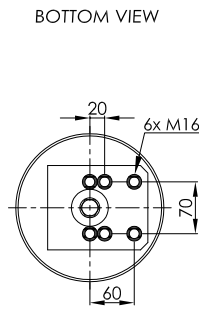

▶ ABM 550 30 A 25

PLASTIC PISTON

OE NUMBER

BPW 05.429.43.20.0; 05.429.43.34.0; 05.429.43.56.0

CROSS REFERENCE

CONTITECH 941 MB P30
FIRESTONE 1T17 D-8.3
FIRESTONE ORDER NO W01 M58 8668
GOODYEAR 1R11-743
PHOENIX 1 DK 21-2
VIBRACOUSTIC V 1 DK 21 Y1

MAX. TORQUE

M 22x1,5 - 20 Nm
M 12 - 40 Nm
M 16 - 60 Nm

FITTING KIT

NFK 013