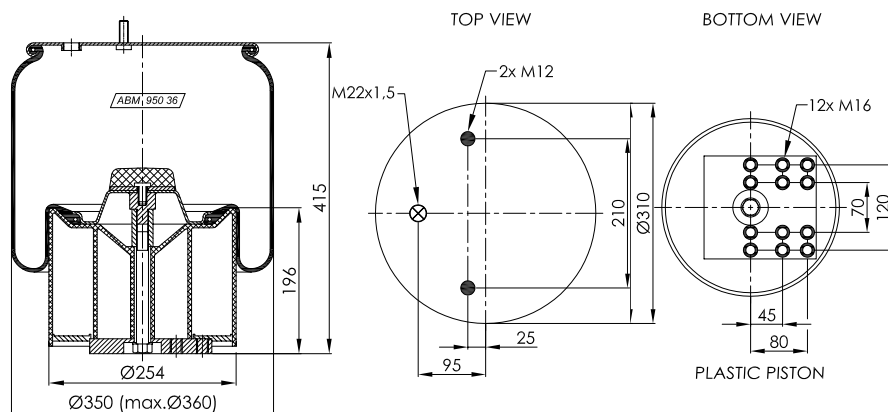

▶ ABM 950 36 A 75

OE NUMBER
BPW 05.429.43.51.0

CROSS REFERENCE
CONTITECH 881 MB P30
GOODYEAR 1R14-748
FIRESTONE 1T66 F-10.8
FIRESTONE ORDER NO W01 M58 8667
PHOENIX 1 DK 32-2
VIBRACOUSTIC V 1 DK 32 Y9

MAX. TORQUE
M 22x1,5 - 20 Nm
M 12 - 40 Nm
M 16 - 60 Nm

FITTING KIT
NFK 013