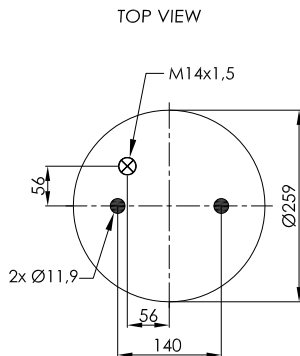

▶ ABM 502 28 A 03

STEEL PISTON

OE NUMBER

SCANIA

1 440 860

CROSS REFERENCE

FIRESTONE

1T15 L-4 (3)

FIRESTONE ORDER NO

W01 095 0405

GOODYEAR

1R11-187

PHOENIX

1 DF 23 B-2

MAX. TORQUE

M 14x1,5

- 20 Nm

FITTING KIT

NFK 036