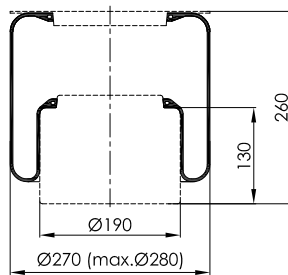

▶ AB 415 S

OE NUMBER
IRIS 5.010.294.385
IVECO 42534924
MAN 81.43601.0066; 81.43601.0068; 81.43601.0069;
81.43601.0106; 81.43601.0108
MERCEDES A 658 328 00 01
RENAULT V.I. 5.000.301.452; 5.010.239.180

CROSS REFERENCE
CONTITECH 884 N
GOODYEAR 9002
FIRESTONE 1R1B 415-270
FIRESTONE ORDER NO W01 095 0295
PHOENIX 1 F 20 A
VIBRACOUSTIC V 1 F 20 A