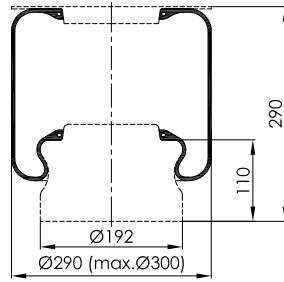

AB series

▶ AB 445 L

OE NUMBER

IRIS 5.000.954.176

CROSS REFERENCE

CONTITECH 782 N
GOODYEAR 9013
FIRESTONE 1R1A 415-285
FIRESTONE ORDER NO W01 095 0197
PHOENIX 1 E 21 D
VIBRACOUSTIC V 1 E 21 D