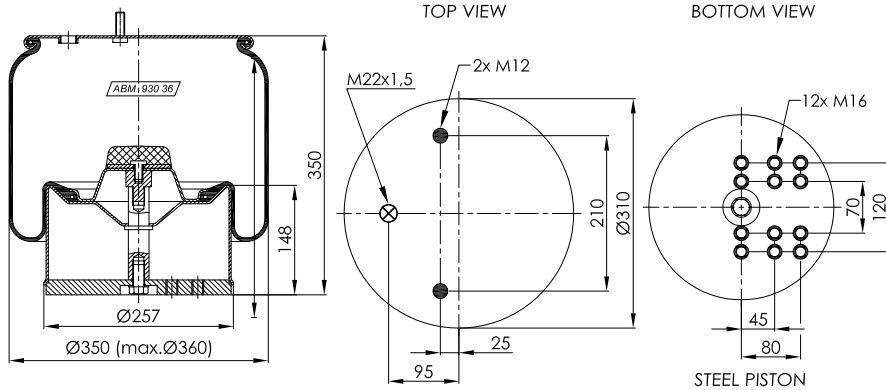

▶ ABM 930 36 A 60

OE NUMBER
BPW 05.429.41.22.1

CROSS REFERENCE
GOODYEAR 1R14-724
FIRESTONE 1T66 D-7.0
FIRESTONE ORDER NO W01 M58 8602
VIBRACOUSTIC V 1 DK 32 K X 11

MAX. TORQUE
M 22x1,5 - 20 Nm
M 12 - 40 Nm
M 16 - 90 Nm

FITTING KIT
NFK 013

▶ ABM 930 36 A 70