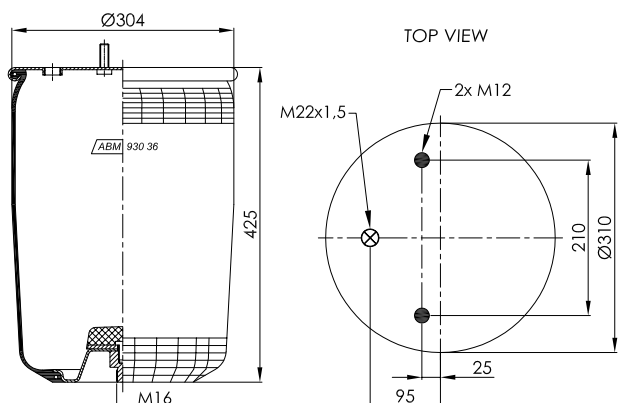

▶ ABM 930 36 A

OE NUMBER
BPW 05.429.41.01.0

CROSS REFERENCE
CONTITECH 4881 N P02
GOODYEAR 1R14-701
FIRESTONE 1T66 D-7.0
FIRESTONE ORDER NO W01 M58 8601
PHOENIX 1 DK 32 K
VIBRACOUSTIC V 1 DK 32 K

MAX. TORQUE
M 22x1,5 - 20 Nm
M 12 - 40 Nm
M 16 - 90 Nm

FITTING KIT
NFK 026