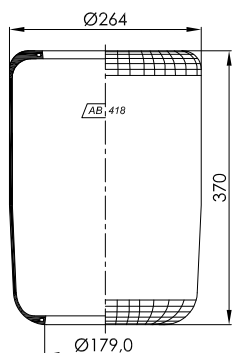

▶ AB 418

OE NUMBER

IKARUS	
LIAZ	

CROSS REFERENCE

GOODYEAR	9011
PHOENIX	1 E 26 A