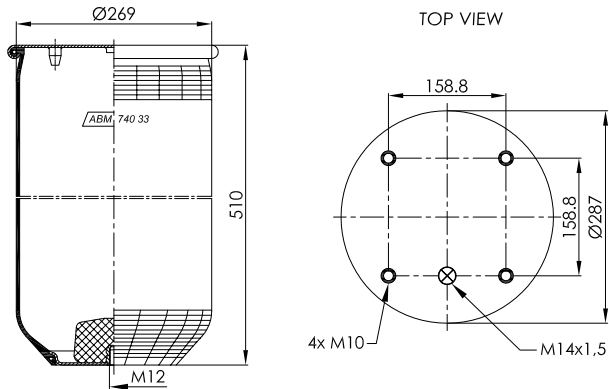

▶ ABM 740 33 E

OE NUMBER
SCANIA

CROSS REFERENCE
FIRESTONE 1T19 L-11
FIRESTONE ORDER NO W01 M58 0918

MAX. TORQUE
M 14x1,5 - 20 Nm
M 10 - 35 Nm
M 12 - 60 Nm