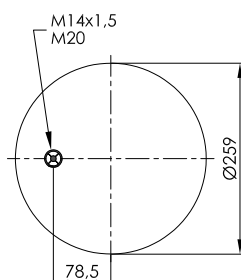

ABM series

▶ ABM 522 33 B 02

OE NUMBER

ERF	139855-0
HENDRICKSON	506500, C 20127
LOADGUARD	5C 2761
NAVISTAR	1R13-247

CROSS REFERENCE

AUTOMANN	1 DK 25 C-9580
CONTITECH	10 10-21 P 434
GOODYEAR	1R13-118
FIRESTONE	1T17 CL-9.5
FIRESTONE ORDER NO	W01 358 9580
TRIANGLE	AS-8434
TRP	AS95800

MAX. TORQUE

1/4"	- 15 lb/ft
3/4"	- 30 lb/ft
1/2"	- 44 lb/ft

▶ ABM 524 32 L

OE NUMBER

ROR

MAX. TORQUE

M 12x1,5	- 20 Nm
M 12	- 40 Nm
M 12	- 60 Nm

▶ ABM 524 32 L 33

BOTTOM VIEW

PLASTIC PISTON

OE NUMBER

ROR 21231515

CROSS REFERENCE

FIRESTONE	1T17 BPZ11
FIRESTONE ORDER NO	W01 R88 2244

MAX. TORQUE

M 12x1,5	- 20 Nm
M 12	- 40 Nm
M 12	- 60 Nm

▶ ABM 526 31 A

TOP VIEW

OE NUMBER

HENDRICKSON