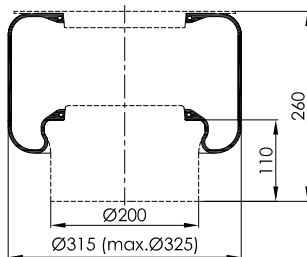

▶ AB 416

OE NUMBER

IKARUS	B 510040

CROSS REFERENCE

CONTITECH	701 N
GOODYEAR	9006
FIRESTONE	1R3M 340-340
FIRESTONE ORDER NO	W01 095 0205
PHOENIX	1 E 26
VIBRACOUSTIC	V 1 E 26