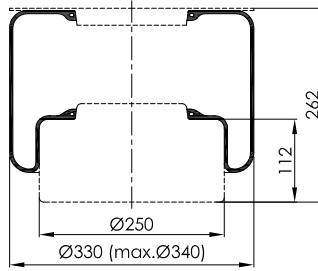

AB series

▶ AB 888 L

OE NUMBER

IRIS 5.000.296.816

CROSS REFERENCE

CONTITECH 876 N
GOODYEAR 8314