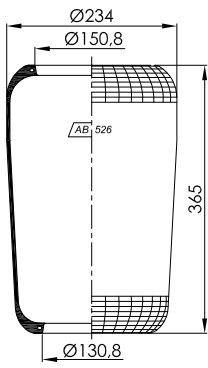

AB series

▶ AB 526

OE NUMBER

IRIS 5.001.843.640

CROSS REFERENCE

CONTITECH 1924 N1
GOODYEAR 9113
PHOENIX 2 F 18