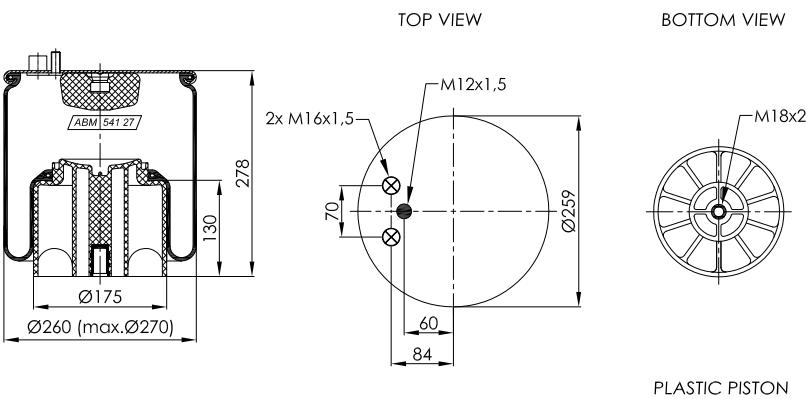

▶ ABM 541 27 B 11

OE NUMBER
MAN

CROSS REFERENCE
CONTITECH 4882 N1 P05
FIRESTONE 1T17 TWR-8
FIRESTONE ORDER NO W01 M58 9880
GOODYEAR 1R10-709
VIBRACOUSTIC V 1 DF 16-2

MAX. TORQUE
M 16x1,5 - 20 Nm
M 12x1,5 - 40 Nm
M 18x2 - 90 Nm