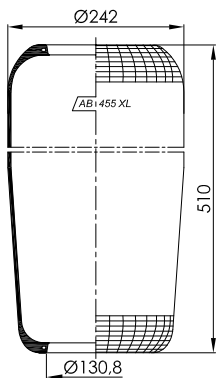

## ▶ AB 455 XL

**OE NUMBER**

MAN 81.43601.0096; 81.43601.0098; 81.43601.0101;  
 81.43601.0127; 81.43601.0139

**CROSS REFERENCE**

CONTITECH 706 N1  
 GOODYEAR 9067