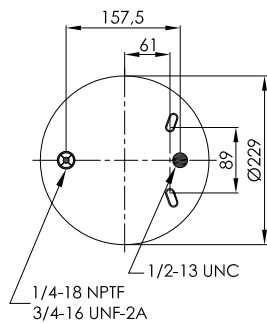

ABM series

▶ ABM 228 32 A 01

OE NUMBER
FREIGHTLINER

MAX. TORQUE
1/4" - 15 lb/ft
3/4" - 30 lb/ft
1/2" - 30 lb/ft
1/2" - 37 lb/ft

▶ ABM 228 32 A 11

TOP VIEW

OE NUMBER
FREIGHTLINER

16-15595-000, 16-14004-000, 16-13840-000,
16-16773-000, 16-14004-001, 16-13810-002
16-14377-000, A16-13668-002, 16-19468-000
16-19467-000, 16-13810-001, 16-15595-001
16-15595-002, 16-16825-000

LOADGUARD
VOLVO
CROSS REFERENCE
CONTITECH 9 10S-16 A 999
FIRESTONE 1T15 ZR-6
FIRESTONE ORDER NO WO1 358 9780
GOODYEAR 1R12-303
VIBRACOUSTIC V 1 DK 23 K-9780

MAX. TORQUE
1/4" - 15 lb/ft
3/4" - 30 lb/ft
1/2" - 30 lb/ft
1/2" - 15 lb/ft

▶ ABM 228 32 A 21

OE NUMBER
FREIGHTLINER

16-15595-000, 16-14004-000, 16-13840-000
16-16773-000, A16-14004-000, 681-320-0017
16-13810-000, 16-19465-000, 16-19466-000
16-14004-001

LOADGUARD
VOLVO
CROSS REFERENCE
AUTOMANN 1 DF 23-9781
CONTITECH 9 10S-16 A 382
FIRESTONE 1T15 ZR-6
FIRESTONE ORDER NO WO1 358 9781
GOODYEAR 1R12-603
TRIANGLE AS-8382
TRP AS9780A

MAX. TORQUE
1/4" - 15 lb/ft
3/4" - 30 lb/ft
1/2" - 30 lb/ft
1/2" - 30 lb/ft

▶ ABM 234 28 A

TOP VIEW

OE NUMBER
IVECO

42559765

CROSS REFERENCE
CF GOMMA 1 TS 270-23
CF GOMMA CODE 207172

MAX. TORQUE
M 16x1,5 - 20 Nm