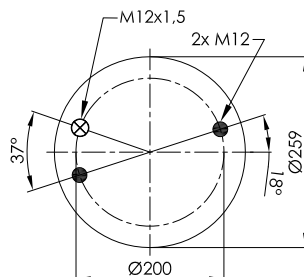

ABM series

▶ ABM 545 30 A

OE NUMBER
WEWELER

MAX. TORQUE
M 22x1,5 - 20 Nm
M 12 - 40 Nm
M 12 - 60 Nm

▶ ABM 545 30 A 22

BOTTOM VIEW

PLASTIC PISTON

OE NUMBER
WEWELER US 04200F

CROSS REFERENCE
FIRESTONE 1T17 DJ-8
FIRESTONE ORDER NO W01 968 8540

MAX. TORQUE
M 22x1,5 - 20 Nm
M 12 - 40 Nm
M 12 - 60 Nm

▶ ABM 545 30 L

OE NUMBER
ROR

MAX. TORQUE
M 12x1,5 - 20 Nm
M 12 - 40 Nm
M 12 - 60 Nm

▶ ABM 545 30 L 15

TOP VIEW

PLASTIC PISTON

OE NUMBER
ROR 21229626; 21229214

CROSS REFERENCE
FIRESTONE 1T17 DJ-7
FIRESTONE ORDER NO W01 R88 8583

MAX. TORQUE
M 12x1,5 - 20 Nm
M 12 - 40 Nm
M 12 - 40 Nm