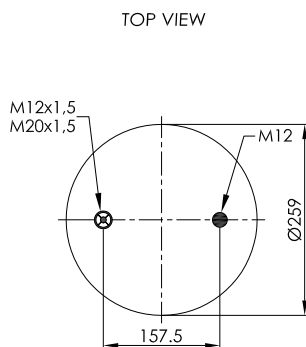

▶ ABM 550 30 F

OE NUMBER

BPW

05.429.42.54.0

CROSS REFERENCE

CONTITECH	4963 N P01
VIBRACOUSTIC	V 1 DK 21-6

MAX. TORQUE

M 12x1,5	- 20 Nm
M 20x1,5	- 40 Nm
M 12	- 40 Nm
M 16	- 90 Nm