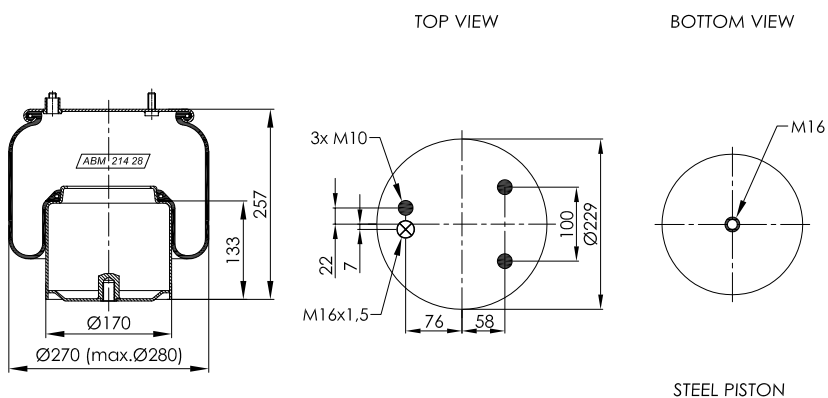

▶ ABM 214 28 A 05

OE NUMBER
DAF / VDL 1266382; 1697682

CROSS REFERENCE
CONTITECH 887 MK3
FIRESTONE 1T15LNR-3
FIRESTONE ORDER NO W01 M58 8682

MAX. TORQUE
M 16x1,5 - 20 Nm
M 10 - 35 Nm
M 16 - 90 Nm

FITTING KIT
NFK 016