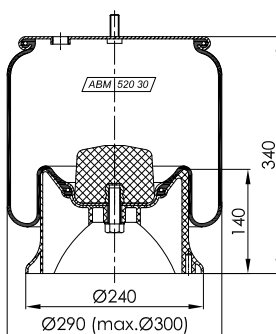

▶ ABM 520 30 B 00

PLASTIC PISTON

OE NUMBER
SAF 3.229.0007.00; 3.229.0007.01; 3.229.0007.02

CROSS REFERENCE
CONTITECH 4004 N P03
FIRESTONE 1T17 BS-6
FIRESTONE ORDER NO W01 M58 6366
GOODYEAR 1R11-713; 1R11-750
PHOENIX 1 DK 22 E-8
VIBRACOUSTIC V 1 DK 22 E-8

MAX. TORQUE
M 22x1,5 - 20 Nm
M 12 - 40 Nm

FITTING KIT
NFK 006