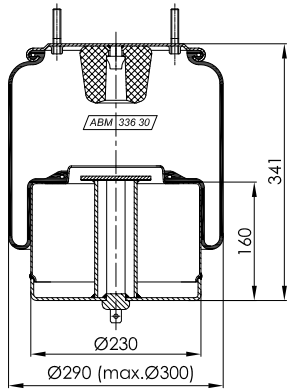

ABM series

▶ ABM 336 30 A 14

STEEL PISTON

OE NUMBER

VOLVO

20 554 760; 20 580 705; 21 961 472

CROSS REFERENCE

CONTITECH

6612 N P01

MAX. TORQUE

M 16x1,5

- 20 Nm

M 10

- 35 Nm