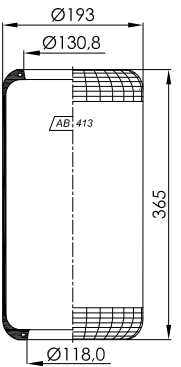

▶ AB 413

OE NUMBER

VOLVO 20 540 792

CROSS REFERENCE

GOODYEAR 9112, 9133