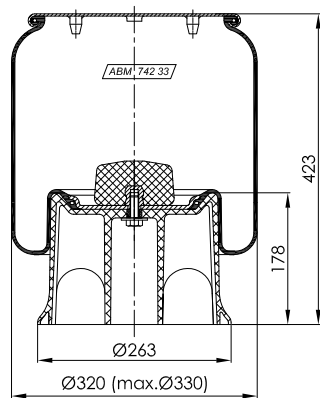

▶ ABM 742 33 E 60

OE NUMBER
SCANIA

CROSS REFERENCE
FIRESTONE 1T19 LB-12
FIRESTONE ORDER NO W01 M58 7358

MAX. TORQUE
M 14x1,5 - 20 Nm
M 10 - 35 Nm
M 12 - 40 Nm