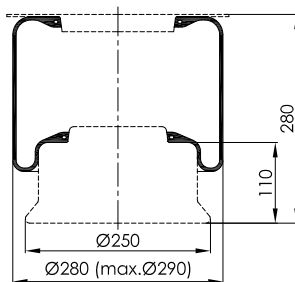

▶ AB 528

OE NUMBER

VOLVO 3 027 272

CROSS REFERENCE

GOODYEAR 9005
FIRESTONE 1R5P 410-290
FIRESTONE ORDER NO W01 095 0381
PHOENIX 2 G 20 A
VIBRACOUSTIC V 2 G 20 A