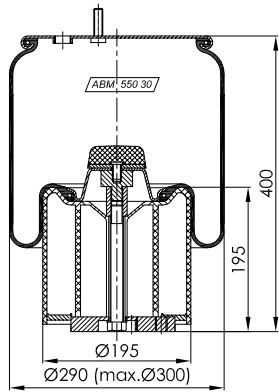

▶ ABM 550 30 A 25

PLASTIC PISTON

OE NUMBER

BPW 05.429.43.20.0; 05.429.43.34.0; 05.429.43.56.0

CROSS REFERENCE

CONTITECH 941 MB P30
FIRESTONE 1T17 D-8.3
FIRESTONE ORDER NO W01 M58 8668
GOODYEAR 1R11-743
PHOENIX 1 DK 21-2
VIBRACOUSTIC V 1 DK 21 Y1

MAX. TORQUE

M 22x1,5 - 20 Nm
M 12 - 40 Nm
M 16 - 60 Nm

FITTING KIT

NFK 013