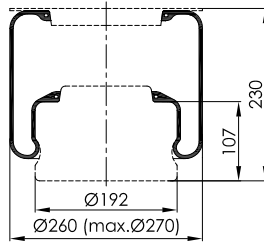

AB series

▶ AB 526

OE NUMBER

IRIS 5.001.843.640

CROSS REFERENCE

CONTITECH 1924 N1
GOODYEAR 9113
PHOENIX 2 F 18