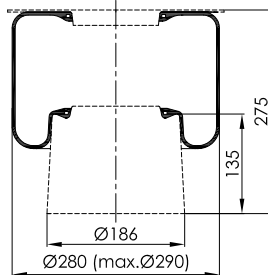

▶ AB 314

OE NUMBER

DENNIS BUS 611 896/12
VOLVO 3 116 354

CROSS REFERENCE

CONTITECH 927 N
GOODYEAR 8037
FIRESTONE 1R1J 415-285
FIRESTONE ORDER NO W01 095 0244
PHOENIX 2 E 18 B
VIBRACOUSTIC V 2 E 18 B