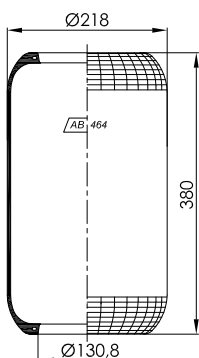

▶ AB 455 L

OE NUMBER

VOLVO 1 622 116; 6 797 169

CROSS REFERENCE

CONTITECH 713 N
GOODYEAR 9066
PHOENIX 1 F 21 D
VIBRACOUSTIC V 1 F 21 D

▶ AB 455 L2

OE NUMBER

MERCEDES A 674 328 01 01

CROSS REFERENCE

CONTITECH 873 N

▶ AB 455 XL

OE NUMBER

MAN 81.43601.0096; 81.43601.0098; 81.43601.0101;
81.43601.0127; 81.43601.0139

CROSS REFERENCE

CONTITECH 706 N1
GOODYEAR 9067

▶ AB 464

OE NUMBER

RENAULT