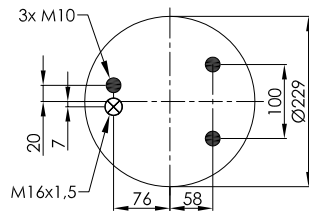

OE NUMBER
DAF / VDL

513983

CROSS REFERENCE

CONTITECH	887 M
GOODYEAR	1R11-796
FIRESTONE	1T15LNR-3
FIRESTONE ORDER NO	W01 M58 0780
VIBRACOUSTIC	V 1 DF 18-3 NP

MAX. TORQUE

M 16x1,5	- 20 Nm
M 10	- 35 Nm