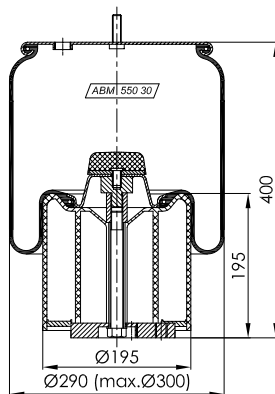

▶ ABM 550 30 G 25

PLASTIC PISTON

OE NUMBER
BPW 05.429.43.29.0; 05.429.43.30.0

MAX. TORQUE
M 22x1,5 - 20 Nm
M 12 - 40 Nm
M 16 - 60 Nm