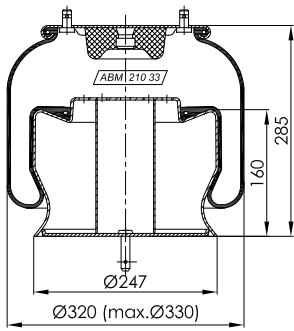

ABM series

▶ ABM 210 33 A 03

STEEL PISTON

OE NUMBER
SCANIA 1386200

CROSS REFERENCE
CONTITECH 6701 N P01
GOODYEAR 1R13-745
PHOENIX 1 DF 23 D-1

FITTING KIT
NFK 036