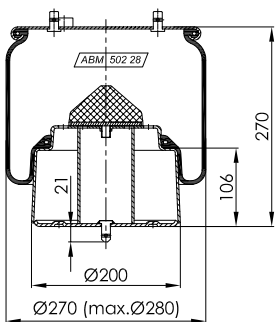

▶ ABM 502 28 A 03

STEEL PISTON

OE NUMBER

SCANIA

1 440 860

CROSS REFERENCE

FIRESTONE

1T15 L-4 (3)

FIRESTONE ORDER NO

W01 095 0405

GOODYEAR

1R11-187

PHOENIX

1 DF 23 B-2

MAX. TORQUE

M 14x1,5

- 20 Nm

FITTING KIT

NFK 036