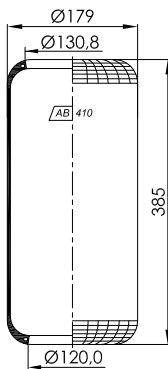

▶ AB 410

OE NUMBER
VOLVO 3 111 277

CROSS REFERENCE
FIRESTONE 1R4U 395-260
FIRESTONE ORDER NO W01 095 0453