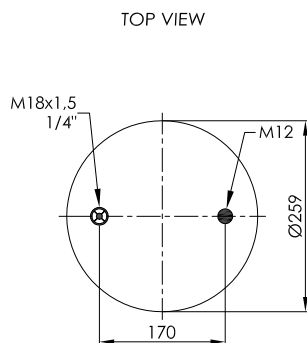

▶ ABM 550 30 E

OE NUMBER

BPW 05.429.41.25.0

CROSS REFERENCE

CONTITECH 4941 N P02
GOODYEAR 1R11-802
VIBRACOUSTIC V 1 DK 24-4

MAX. TORQUE

M 18x1,5 - 40 Nm
M 12 - 40 Nm
M 16 - 90 Nm