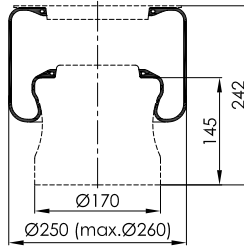

AB series

▶ AB 412

OE NUMBER

IVECO 93166132

CROSS REFERENCE

CONTITECH 1788 N