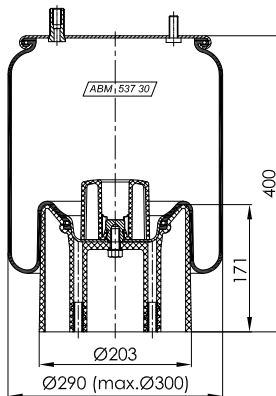

▶ ABM 537 30 F 15

PLASTIC PISTON

OE NUMBER
FRUEHAUF
NEWAY
SMB

CROSS REFERENCE
CONTITECH 4157 N P03
GOODYEAR 1R11-881

MAX. TORQUE
M 12x1,5 - 20 Nm
M 20x1,5 - 40 Nm
M 12 - 40 Nm
M 12 - 40 Nm

FITTING KIT
NFK 003