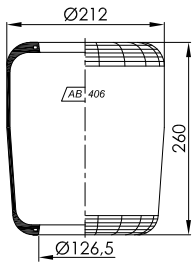

AB series

▶ AB 406

OE NUMBER

JELCZ 621.491.50.88
AUTOSAN

CROSS REFERENCE

PHOENIX 1 E 16
VIBRACOUSTIC V 1 E 16