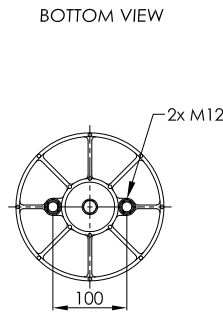

ABM series

▶ ABM 537 30 F 22

PLASTIC PISTON

OE NUMBER
FRUEHAUF UJB 0975
SMB M060924

CROSS REFERENCE
CONTITECH 4157 N P10
GOODYEAR 1R11-772
FIRESTONE 1T15 MPW-7
FIRESTONE ORDER NO W01 M58 6315
PHOENIX 1 DK 20 A-51
VIBRACOUSTIC V 1 DK 20 A-51

MAX. TORQUE
M 12x1,5 - 20 Nm
M 20x1,5 - 40 Nm
M 12 - 40 Nm
M 12 - 40 Nm

FITTING KIT
NFK 018