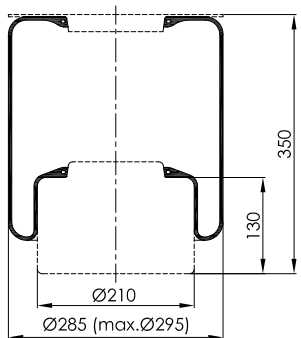

▶ AB 455 L

OE NUMBER

VOLVO 1 622 116; 6 797 169

CROSS REFERENCE

CONTITECH 713 N
GOODYEAR 9066
PHOENIX 1 F 21 D
VIBRACOUSTIC V 1 F 21 D

▶ AB 455 L2

OE NUMBER

MERCEDES A 674 328 01 01

CROSS REFERENCE

CONTITECH 873 N

▶ AB 455 XL

OE NUMBER

MAN 81.43601.0096; 81.43601.0098; 81.43601.0101;
81.43601.0127; 81.43601.0139

CROSS REFERENCE

CONTITECH 706 N1
GOODYEAR 9067

▶ AB 464

OE NUMBER

RENAULT