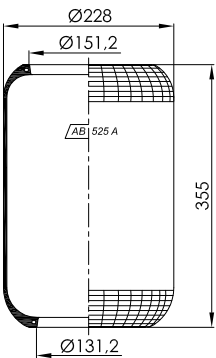

▶ AB 523 L

OE NUMBER
VOLVO 3 027 271

CROSS REFERENCE
CONTITECH 1417 N

▶ AB 525

OE NUMBER
VOLVO 3 027 271

CROSS REFERENCE
GOODYEAR 9004
FIRESTONE 1R5P 345-290
FIRESTONE ORDER NO W01 095 0381
PHOENIX 2 G 20
VIBRACOUSTIC V 2 G 20

▶ AB 525 A

OE NUMBER
VOLVO 70 377 054

CROSS REFERENCE
GOODYEAR 9138

▶ AB 525 4W

OE NUMBER
VOLVO 3 027 271

CROSS REFERENCE
CONTITECH RZ 415-25