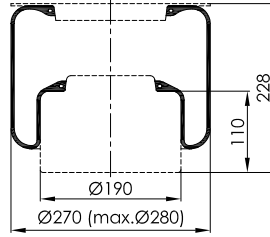

AB series

▶ AB 444

OE NUMBER

IVECO 8188526

CROSS REFERENCE

CF GOMMA 1S 270-23 C
CF GOMMA CODE 97619
FIRESTONE 1R1B 390-270
FIRESTONE ORDER NO W01 095 0121