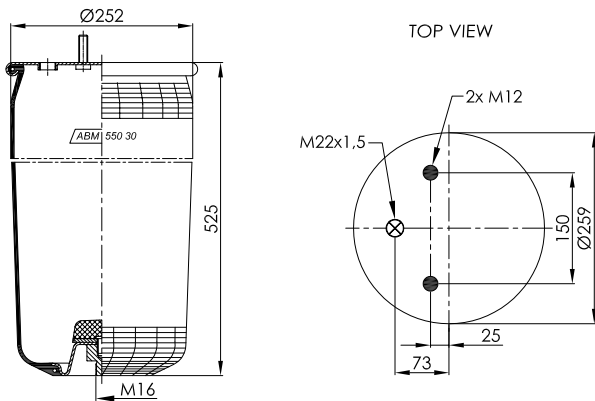

▶ ABM 550 30 A

OE NUMBER
BPW 05.429.40.03.0

CROSS REFERENCE
CONTITECH 941 MB
FIRESTONE 1T17 D-8.3
FIRESTONE ORDER NO W01 M58 8620
GOODYEAR 1R11-700
PHOENIX 1 DK 21
VIBRACOUSTIC V 1 DK 21

MAX. TORQUE
M 22x1,5 - 20 Nm
M 12 - 40 Nm
M 16 - 90 Nm

FITTING KIT
NFK 026