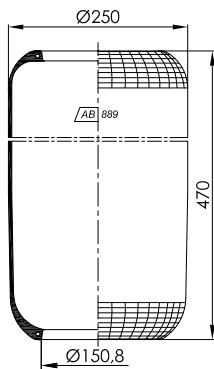

▶ AB 889

OE NUMBER

MAN 81.43601.0163

CROSS REFERENCE

CONTITECH 1888 N