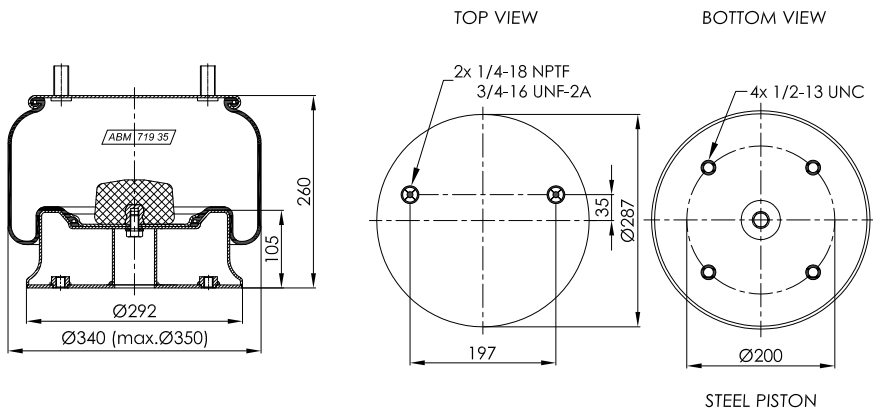

OE NUMBER
HENDRICKSON 4771; 12514-013

CROSS REFERENCE
CONTITECH 11 10.5C-16 A 320
FIRESTONE 1T19 J-6
FIRESTONE ORDER NO W01 358 8050
GOODYEAR 1R14-039

MAX. TORQUE
1/4" - 15 lb/ft
3/4" - 30 lb/ft
1/2" - 30 lb/ft

▶ ABM 719 35 P 67