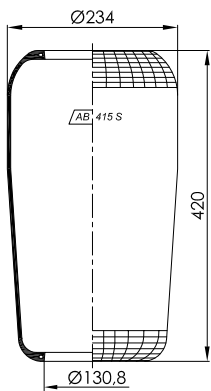

▶ AB 415 S

OE NUMBER
IRIS 5.010.294.385
IVECO 42534924
MAN 81.43601.0066; 81.43601.0068; 81.43601.0069;
81.43601.0106; 81.43601.0108
MERCEDES A 658 328 00 01
RENAULT V.I. 5.000.301.452; 5.010.239.180

CROSS REFERENCE
CONTITECH 884 N
GOODYEAR 9002
FIRESTONE 1R1B 415-270
FIRESTONE ORDER NO W01 095 0295
PHOENIX 1 F 20 A
VIBRACOUSTIC V 1 F 20 A