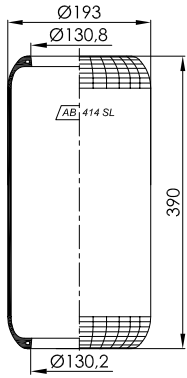

▶ AB 414 SL

OE NUMBER
VOLVO 20 535 875

CROSS REFERENCE
GOODYEAR 9080