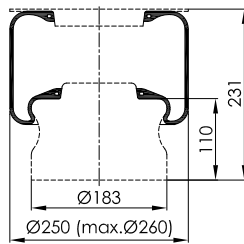

▶ AB 413

OE NUMBER

VOLVO 20 540 792

CROSS REFERENCE

GOODYEAR 9112, 9133