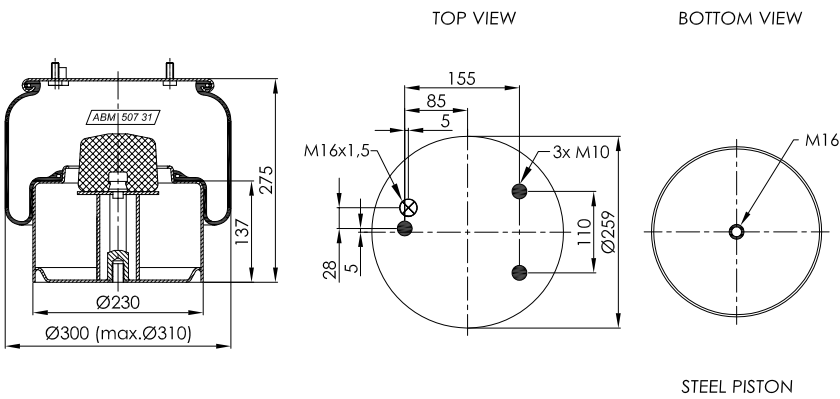

OE NUMBER
DAF/VDL 526651

CROSS REFERENCE
CONTITECH 836 MB K6
FIRESTONE 1T17 AR-4.5
FIRESTONE ORDER NO W01 M58 8701
GOODYEAR 1R12-768
PHOENIX 1 DF 25-15
VIBRACOUSTIC V 1 DF 25-15

MAX. TORQUE
M 16x1,5 - 20 Nm
M 10 - 35 Nm
M 16 - 90 Nm

FITTING KIT
NFK 016

▶ ABM 507 31 A 03