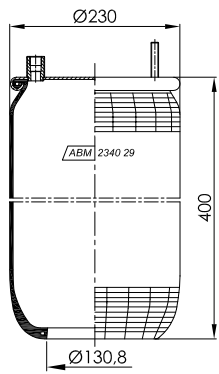

ABM series

▶ ABM 2340 29 C

TOP VIEW