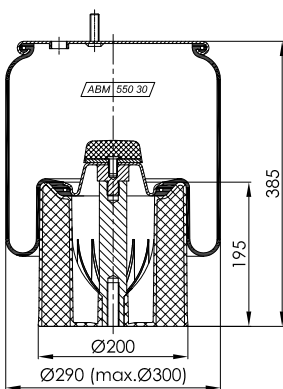

▶ ABM 550 30 A 29

PLASTIC PISTON

OE NUMBER

BPW 05.429.43.85.0

CROSS REFERENCE

CONTITECH 941 MB P01
FIRESTONE 1T17 J-11.8
FIRESTONE ORDER NO W01 M58 8072
PHOENIX 1 DK 21-4

MAX. TORQUE

M22x1,5 - 20 Nm
M 12 - 40 Nm
M 16 - 90 Nm