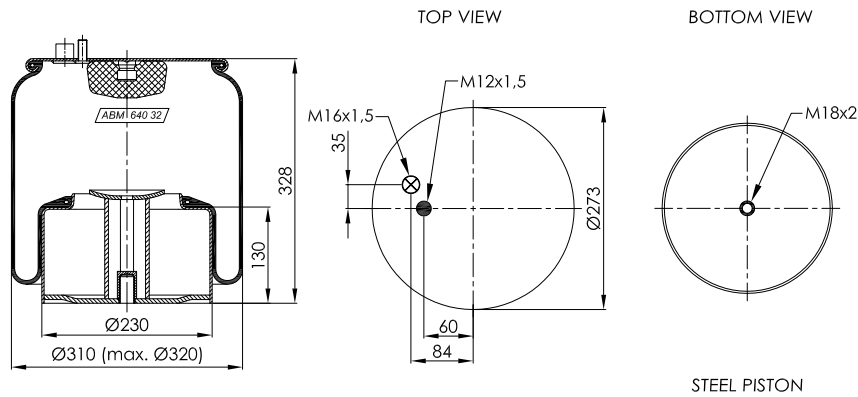

▶ ABM 640 32 A 02

OE NUMBER
MAN 81.43600.6040

CROSS REFERENCE
CONTITECH 4705 N1 P04
FIRESTONE 1T17 AR-10.5
FIRESTONE ORDER NO W01 M58 8376
VIBRACOUSTIC V 1 DF 26-2

MAX. TORQUE
M 16x1,5 - 20 Nm
M 12x1,5 - 40 Nm
M 18x2 - 90 Nm