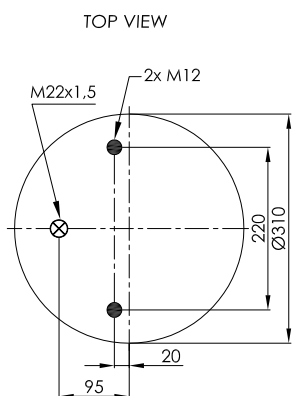

▶ ABM 950 36 B 63

OE NUMBER
GIGANT 166252

CROSS REFERENCE
CONTITECH 725 N P03
GOODYEAR 1R14-756; 1R14-814
FIRESTONE 1T66 F-10.8
FIRESTONE ORDER NO W01 M58 8610
VIBRACOUSTIC V1 DF 32-166252

MAX. TORQUE
M 22x1,5 - 20 Nm
M 12 - 40 Nm
M 16 - 90 Nm