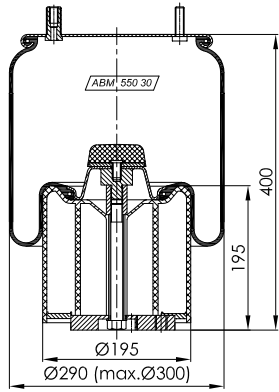

ABM series

▶ ABM 550 30 E 25

PLASTIC PISTON

OE NUMBER

BPW

05.429.43.25.0

MAX. TORQUE

M 18x1,5	- 40 Nm
M 12	- 40 Nm
M 16	- 60 Nm