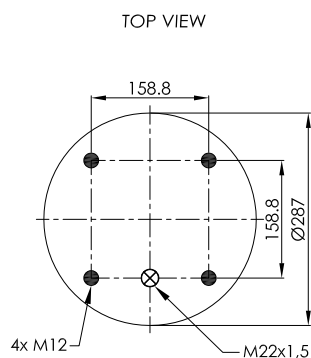

▶ ABM 760 34 A 47

OE NUMBER
HENDRICKSON 507782
ROR 21222673
SAF 3.229.0013.00

CROSS REFERENCE
CONTITECH 912 N P02
GOODYEAR 1R14-758
FIRESTONE 1T19 L-4
FIRESTONE ORDER NO W01 M58 8766
PHOENIX 1 D 28 D-2
VIBRACOUSTIC V 1 D 28 D-4

MAX. TORQUE
M 22x1,5 - 20 Nm
M 12 - 40 Nm

FITTING KIT
NFK 004