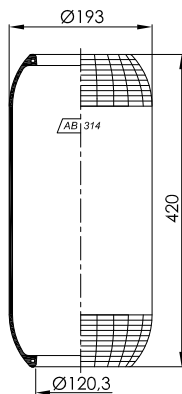

▶ AB 314

OE NUMBER

DENNIS BUS 611 896/12
VOLVO 3 116 354

CROSS REFERENCE

CONTITECH 927 N
GOODYEAR 8037
FIRESTONE 1R1J 415-285
FIRESTONE ORDER NO W01 095 0244
PHOENIX 2 E 18 B
VIBRACOUSTIC V 2 E 18 B