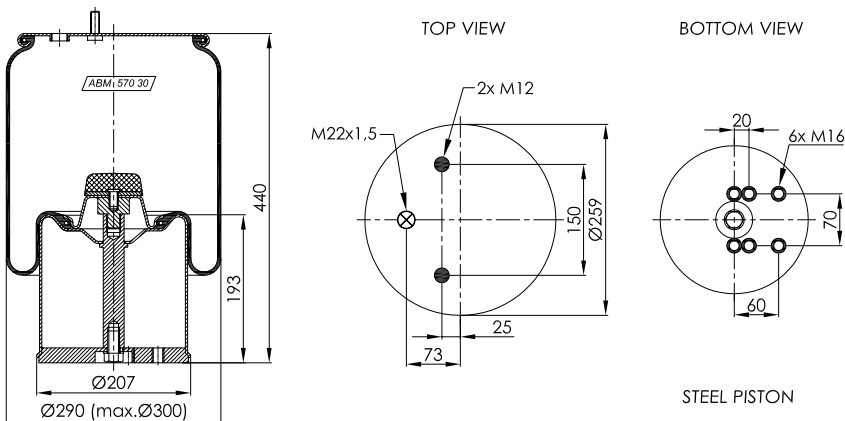

▶ ABM 550 30 A 06

OE NUMBER
BPW 05.429.40.10.1; 05.429.40.28.1; 05.429.40.36.1
05.429.40.52.1; 05.429.40.64.1

CROSS REFERENCE
FIRESTONE 1T17 D-8.3
FIRESTONE ORDER NO W01 M58 8619
GOODYEAR 1R11-762
PHOENIX 1 DK 21-1
VIBRACOUSTIC V 1 DK 21 X1

MAX. TORQUE
M 22x1,5 - 20 Nm
M 12 - 40 Nm
M 16 - 90 Nm

FITTING KIT
NFK 013