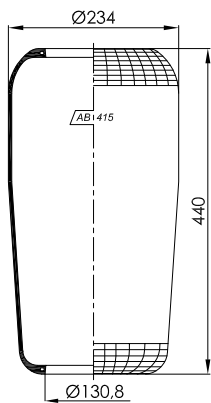

AB series

▶ AB 415

OE NUMBER

IVECO	98478799
MAN	81.43601.0104; 81.43601.0109; 81.43601.0111; 81.43601.0123; 81.43601.0125; 81.43601.0140; 81.43601.0150

CROSS REFERENCE

CONTITECH	1884 N1; 1885 N1
GOODYEAR	9003
FIRESTONE	1R2A 445-280
FIRESTONE ORDER NO	W01 095 0429
PHOENIX	1 F 20 B
VIBRACOUSTIC	V 1 F 20 B