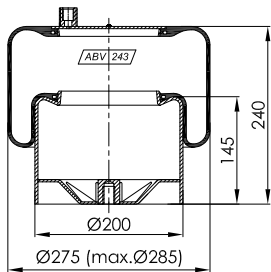

▶ ABV 243 A 01

TOP VIEW