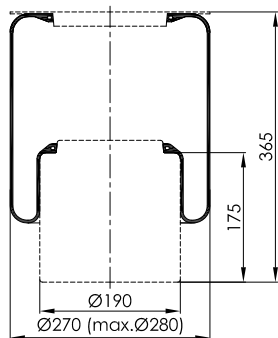

▶ AB 415 L

OE NUMBER

MAN	81.43601.0071; 81.43601.0072; 81.43601.0110; 81.43601.0128
VOLVO	1 082 085

CROSS REFERENCE

CONTITECH	883 N1
GOODYEAR	9012
PHOENIX	1 F 21 C-2
VIBRACOUSTIC	V 1 F 21 C-2