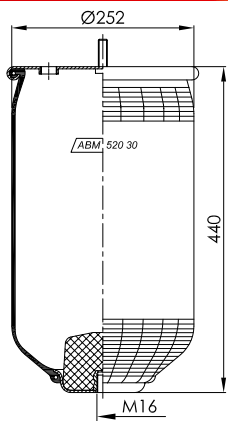

▶ ABM 520 30 B

OE NUMBER
SAF 4.284.3003.01

CROSS REFERENCE
CONTITECH 4004 N P02
FIRESTONE 1T17 BS-6
FIRESTONE ORDER NO W01 M58 0919
GOODYEAR 1R11-705
PHOENIX 1 DK 22 E-5 NP
VIBRACOUSTIC V 1 DK 22 E-5 NP

MAX. TORQUE
M 22x1,5 - 20 Nm
M 12 - 40 Nm
M 16 - 60 Nm