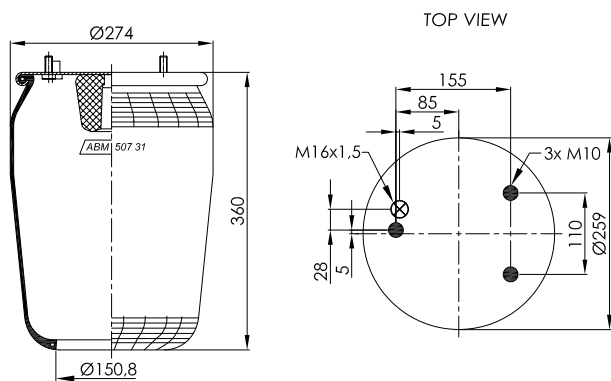

OE NUMBER
DAF/VDL 513985

CROSS REFERENCE
CONTITECH 836 MB
FIRESTONE 1T17 AR-4.5
FIRESTONE ORDER NO W01 M58 0775
GOODYEAR 1R12-764
PHOENIX 1 DF 25-4 NP
VIBRACOUSTIC V 1 DF 25-4

MAX. TORQUE
M 16x1,5 - 20 Nm
M 10 - 35 Nm