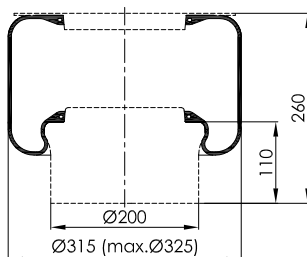

▶ AB 418

OE NUMBER

IKARUS	
LIAZ	

CROSS REFERENCE

GOODYEAR	9011
PHOENIX	1 E 26 A