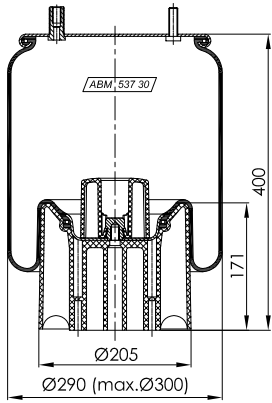

ABM series

▶ ABM 537 30 F 22

PLASTIC PISTON

OE NUMBER
FRUEHAUF UJB 0975
SMB M060924

CROSS REFERENCE
CONTITECH 4157 N P10
GOODYEAR 1R11-772
FIRESTONE 1T15 MPW-7
FIRESTONE ORDER NO W01 M58 6315
PHOENIX 1 DK 20 A-51
VIBRACOUSTIC V 1 DK 20 A-51

MAX. TORQUE
M 12x1,5 - 20 Nm
M 20x1,5 - 40 Nm
M 12 - 40 Nm
M 12 - 40 Nm

FITTING KIT
NFK 018