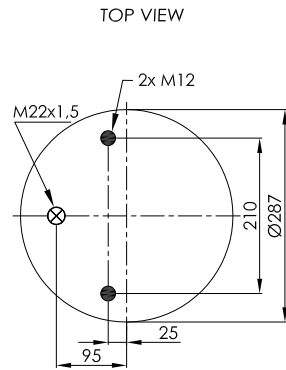

ABM series

▶ ABM 722 34 C 36

STEEL PISTON

OE NUMBER

WEWELER

US 07337RP

CROSS REFERENCE

GOODYEAR 1R14-825
FIRESTONE 1T19 L-7
FIRESTONE ORDER NO W01 M58 6222
PHOENIX 1 D 28 A-13

MAX. TORQUE

M 22x1,5 - 20 Nm
M 12 - 40 Nm
M 12 - 60 Nm