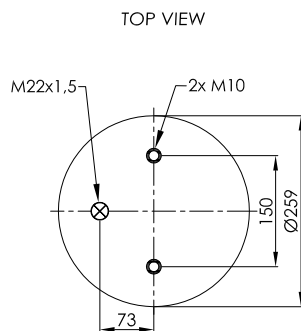

▶ ABM 553 30 C 20

PLASTIC PISTON

OE NUMBER

SCHMITZ 750999
WEWELER US 06285

CROSS REFERENCE

CONTITECH	4158 N P03
FIRESTONE	1T15 MPW-9
FIRESTONE ORDER NO	W01 M58 8185
GOODYEAR	1R12-749
PHOENIX	1 DK 20 B-1
VIBRACOUSTIC	V 1 DK 20 B-1

MAX. TORQUE

M 22x1,5	- 20 Nm
M 10	- 35 Nm
M 12	- 60 Nm

FITTING KIT

NFK 009