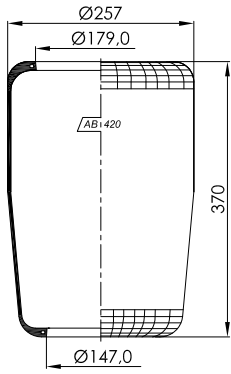

▶ AB 420

OE NUMBER

LAZ
UMZ

▶ AB 430

OE NUMBER

MERCEDES A 363 328 02 01

CROSS REFERENCE

CONTITECH	757 N
GOODYEAR	9077
FIRESTONE	1R2A 380-305
FIRESTONE ORDER NO	W01 095 0212
PHOENIX	1 F 26 C
VIBRACOUSTIC	V 1 F 26 C

▶ AB 430 B

OE NUMBER

IRIS 5.000.954.175
VOLVO 1 612 455

CROSS REFERENCE

CONTITECH	768 N
GOODYEAR	9078
FIRESTONE	1R2A 380-330
FIRESTONE ORDER NO	W01 095 0213
PHOENIX	1 E 27

▶ AB 430 L

OE NUMBER

KAMAZ