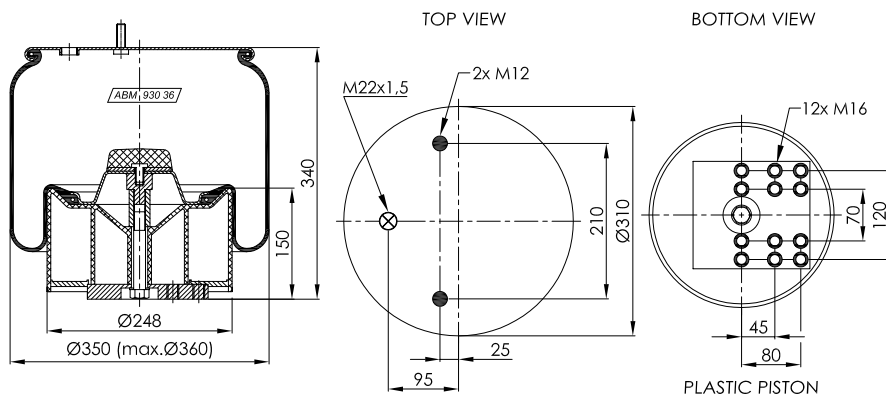

OE NUMBER
BPW 05.429.43.41.0; 05.429.43.44.0

CROSS REFERENCE
CONTITECH 4881 N P30
GOODYEAR 1R14-757
FIRESTONE 1T66 F-7.0
FIRESTONE ORDER NO W01 M58 8666

MAX. TORQUE
M 22x1,5 - 20 Nm
M 12 - 40 Nm
M 16 - 60 Nm