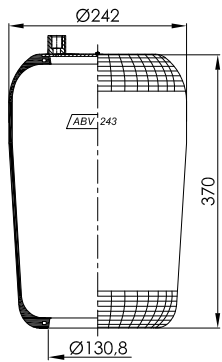

▶ ABV 243 A

TOP VIEW