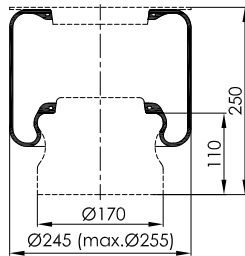

▶ AB 410

OE NUMBER
VOLVO 3 111 277

CROSS REFERENCE
FIRESTONE 1R4U 395-260
FIRESTONE ORDER NO W01 095 0453