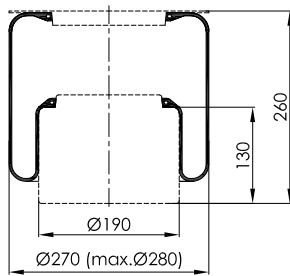

AB series

▶ AB 415

OE NUMBER

IVECO	98478799
MAN	81.43601.0104; 81.43601.0109; 81.43601.0111; 81.43601.0123; 81.43601.0125; 81.43601.0140; 81.43601.0150

CROSS REFERENCE

CONTITECH	1884 N1; 1885 N1
GOODYEAR	9003
FIRESTONE	1R2A 445-280
FIRESTONE ORDER NO	W01 095 0429
PHOENIX	1 F 20 B
VIBRACOUSTIC	V 1 F 20 B