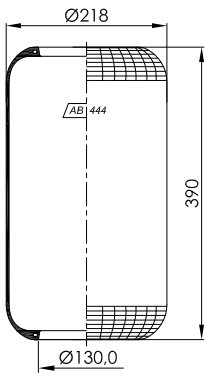

AB series

▶ AB 444

OE NUMBER

IVECO 8188526

CROSS REFERENCE

CF GOMMA 1S 270-23 C
CF GOMMA CODE 97619
FIRESTONE 1R1B 390-270
FIRESTONE ORDER NO W01 095 0121