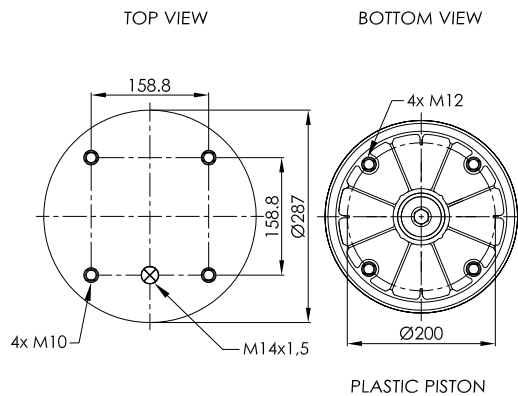

▶ ABM 742 33 E 60

OE NUMBER
SCANIA

CROSS REFERENCE
FIRESTONE 1T19 LB-12
FIRESTONE ORDER NO W01 M58 7358

MAX. TORQUE
M 14x1,5 - 20 Nm
M 10 - 35 Nm
M 12 - 40 Nm