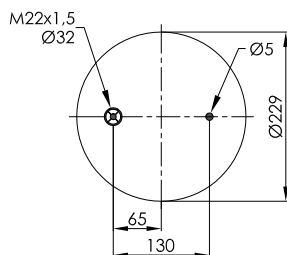

BOTTOM VIEW

STEEL PISTON

OE NUMBER

MERCEDES

A 960 320 03 21

CROSS REFERENCE

CONTITECH

6127 N P40