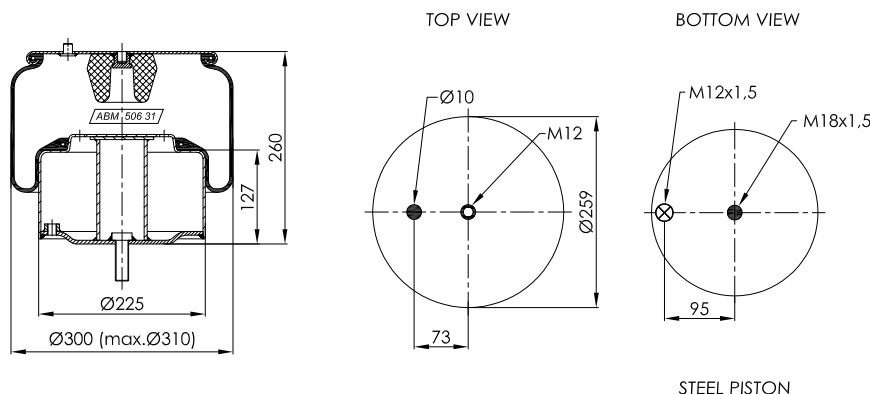

▶ ABM 506 31 E 03

OE NUMBER
SOLARIS 1001.101.045; 1001.101.042; 1001.101.052

CROSS REFERENCE
FIRESTONE 1T17 AR-3.0
FIRESTONE ORDER NO W01 M58 8378
PHOENIX 1 DF 25 A-12
VIBRACOUSTIC V 1 DF 25 A-12

MAX. TORQUE
M 12 - 60 Nm
M 12x1,5 - 40 Nm
M 18x1,5 - 90 Nm

STEEL PISTON