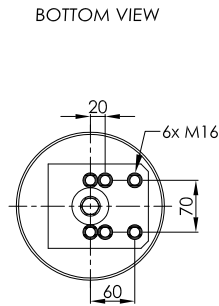

ABM series

▶ ABM 550 30 E 25

PLASTIC PISTON

OE NUMBER

BPW

05.429.43.25.0

MAX. TORQUE

M 18x1,5	- 40 Nm
M 12	- 40 Nm
M 16	- 60 Nm