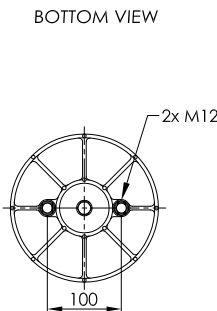

▶ ABM 537 30 F 15

PLASTIC PISTON

OE NUMBER
FRUEHAUF
NEWAY
SMB

CROSS REFERENCE
CONTITECH 4157 N P03
GOODYEAR 1R11-881

MAX. TORQUE
M 12x1,5 - 20 Nm
M 20x1,5 - 40 Nm
M 12 - 40 Nm
M 12 - 40 Nm

FITTING KIT
NFK 003