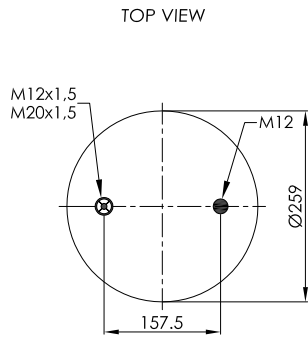

ABM series

▶ ABM 537 30 F 22

PLASTIC PISTON

OE NUMBER
FRUEHAUF UJB 0975
SMB M060924

CROSS REFERENCE
CONTITECH 4157 N P10
GOODYEAR 1R11-772
FIRESTONE 1T15 MPW-7
FIRESTONE ORDER NO W01 M58 6315
PHOENIX 1 DK 20 A-51
VIBRACOUSTIC V 1 DK 20 A-51

MAX. TORQUE
M 12x1,5 - 20 Nm
M 20x1,5 - 40 Nm
M 12 - 40 Nm
M 12 - 40 Nm

FITTING KIT
NFK 018