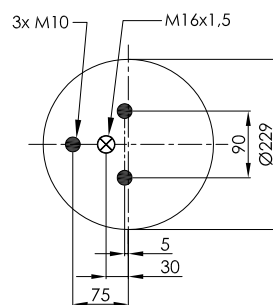

ABM series

▶ **ABM 216 25 G 20** previous number: **ABM 266 25 G 20**

TOP VIEW

BOTTOM VIEW

STEEL PISTON

OE NUMBER
SCANIA

CROSS REFERENCE
FIRESTONE 1T15 UR-9
FIRESTONE ORDER NO W01 M58 8653

MAX. TORQUE
M 16x1,5 - 20 Nm
M 16 - 90 Nm

▶ **ABM 216 25 G 21** previous number: **ABM 266 25 G 21**

TOP VIEW

BOTTOM VIEW

PLASTIC PISTON

OE NUMBER
SCANIA 1434930

CROSS REFERENCE
FIRESTONE 1T15 UR-9
FIRESTONE ORDER NO W01 M58 8653

MAX. TORQUE
M 16x1,5 - 20 Nm
M 16 - 60 Nm

▶ **ABM 216 28 B**

TOP VIEW

OE NUMBER
DAF / VDL 1276846

CROSS REFERENCE
CONTITECH 889 M
GOODYEAR 1R11-842

MAX. TORQUE
M 16x1,5 - 20 Nm
M 10 - 35 Nm

▶ **ABM 216 28 B 02**

BOTTOM VIEW

STEEL PISTON

OE NUMBER
DAF / VDL 1279141; 1698434

CROSS REFERENCE
CONTITECH 889 M K2
GOODYEAR 1R11-843
FIRESTONE 1T15LLR-5
FIRESTONE ORDER NO W01 M58 8679

MAX. TORQUE
M 16x1,5 - 20 Nm
M 10 - 35 Nm
M 16 - 90 Nm

FITTING KIT
NFK 016