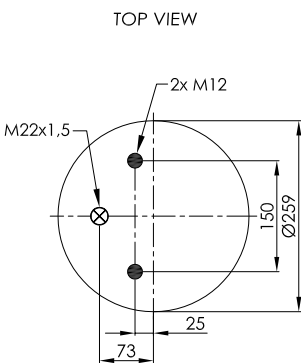

▶ ABM 570 30 A

OE NUMBER

BPW 05.429.40.72.0

CROSS REFERENCE

CONTITECH	951 MB
FIRESTONE	1T17 D-12
FIRESTONE ORDER NO	W01 M58 8621
GOODYEAR	1R11-704

MAX. TORQUE

M 22x1,5	- 20 Nm
M 12	- 40 Nm
M 16	- 90 Nm