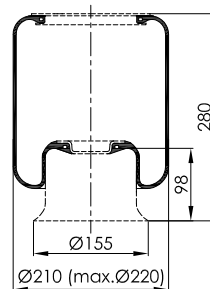

▶ AB 411

OE NUMBER
PAZ

CROSS REFERENCE
VIBRACOUSTIC V 1 G 12-6