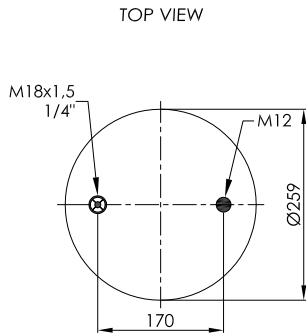

ABM series

▶ ABM 550 30 E 25

PLASTIC PISTON

OE NUMBER

BPW

05.429.43.25.0

MAX. TORQUE

M 18x1,5	- 40 Nm
M 12	- 40 Nm
M 16	- 60 Nm