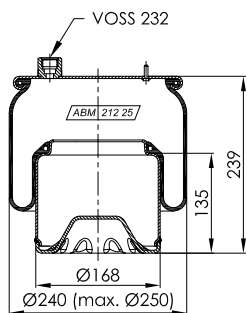

▶ ABM 212 25 H 34

previous number: **ABM 214 25 H 34**

TOP VIEW