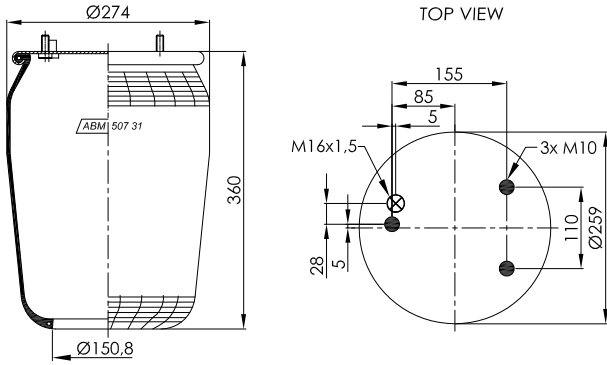

▶ ABM 507 31 A

OE NUMBER
DAF/VDL 67504

CROSS REFERENCE
CONTITECH 836 M
FIRESTONE 1T17 AR-4.5
FIRESTONE ORDER NO W01 M58 0776
GOODYEAR 1R12-700
PHOENIX 1 DF 25-1 NP
VIBRACOUSTIC V 1 DF 25-1

MAX. TORQUE
M 16x1,5 - 20 Nm
M 10 - 35 Nm