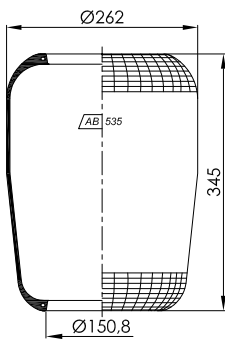

▶ AB 535

OE NUMBER
IRIS 5.000.819.517
IVECO 4763473
MAGIRUS-DEUTZ 4456111
MAN 81.43601.0059; 81.43601.0060; 81.43601.0061;
81.43601.0075; 81.43601.0078; 81.43601.0081;
81.43601.0083; 81.43601.0090; 81.43601.0113;
81.43601.0115; 81.43601.0117
MERCEDES A 363 328 00 01
RENAULT V.I. 5.000.819.517

CROSS REFERENCE
CONTITECH 715 N
GOODYEAR 8015
FIRESTONE 1R1C 335-310
FIRESTONE ORDER NO W01 095 0087
PHOENIX 1 F 25
VIBRACOUSTIC V 1 F 25