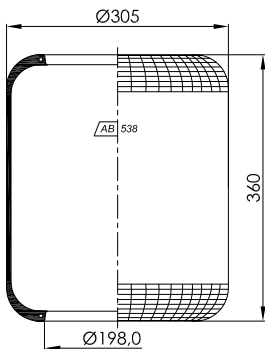

▶ AB 538

OE NUMBER
BPW 02.200.24.60.0
DAF / VDL 0 578 361
MAN 81.43601.0018; 81.43601.0051
NEOPLAN 1001 10 200; 1001 12 251; AA 10-01-002;
AA 10-21-300
SCHMITZ 750 209
SMB 268 0662 000

CROSS REFERENCE
CONTITECH 662 N
GOODYEAR 9007
FIRESTONE 1R1D 355-355
FIRESTONE ORDER NO W01 095 0030
PHOENIX 1 E 32
VIBRACOUSTIC V 1 E 32