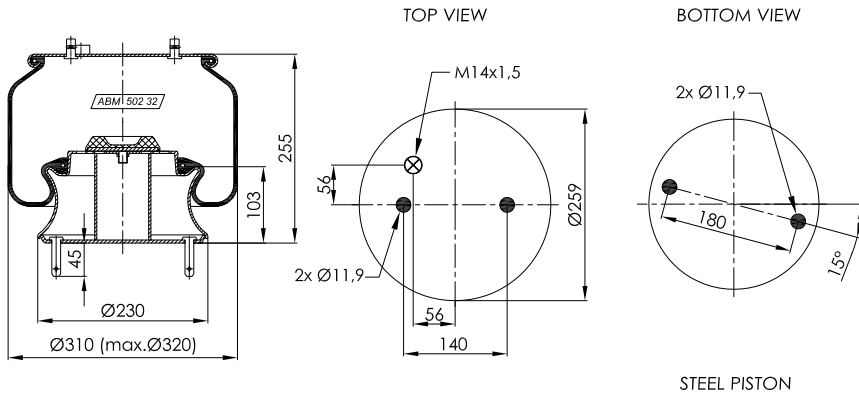

ABM series

▶ ABM 502 32 A 01

OE NUMBER
SCANIA 470920; 1440301

CROSS REFERENCE
FIRESTONE 1T15 VR-3
FIRESTONE ORDER NO W01 M58 8192
GOODYEAR 1R13-746
PHOENIX 1 DF 23 B-1

MAX. TORQUE
M 14x1,5 - 20 Nm

FITTING KIT
NFK 036