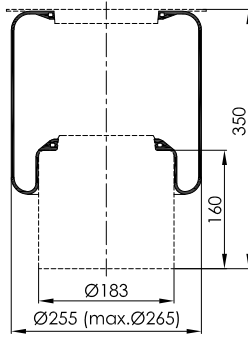

AB series

▶ AB 475

OE NUMBER
HINO