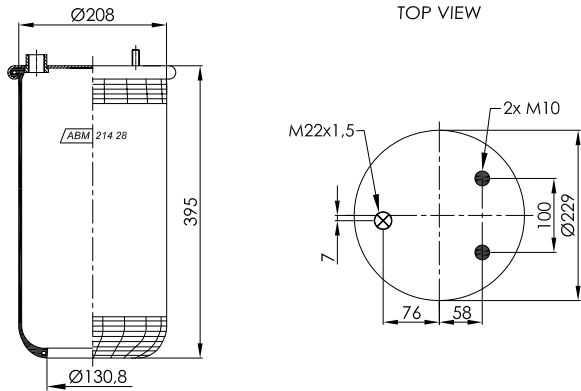

ABM series

▶ ABM 214 28 D

OE NUMBER
DAF / VDL

MAX. TORQUE
M 22x1,5 - 20 Nm
M 10 - 35 Nm