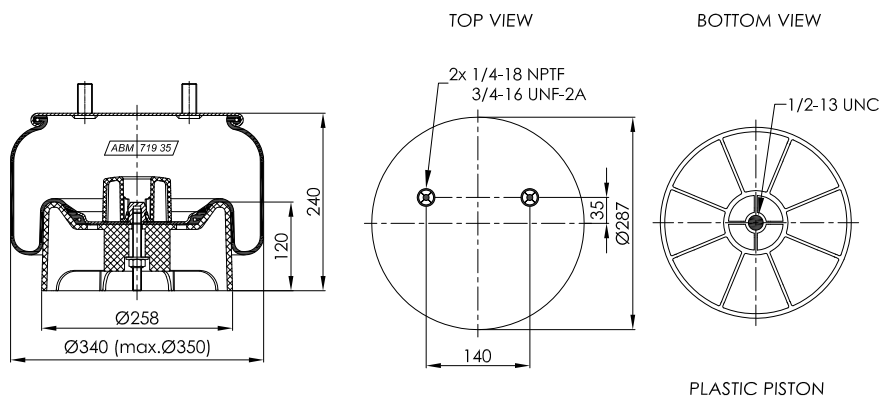

OE NUMBER
HENDRICKSON

CROSS REFERENCE
FIRESTONE 1T19 LC-6
FIRESTONE ORDER NO W01 455 8083

MAX. TORQUE
1/4" - 15 lb/ft
3/4" - 30 lb/ft
1/2" - 30 lb/ft