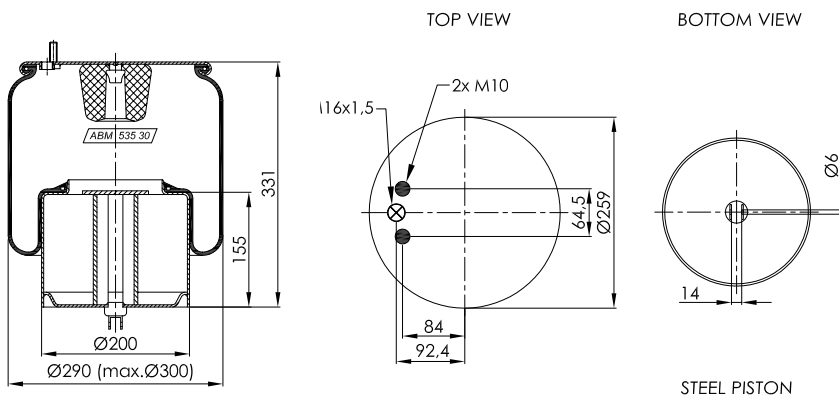

▶ ABM 535 30 D 10

OE NUMBER
VOLVO 1 076 594; 20 554 755

CROSS REFERENCE
CONTITECH 4713 N P02
FIRESTONE 1T17 BR-8
FIRESTONE ORDER NO W01 M58 9706
GOODYEAR 1R12-762
PHOENIX 1 DF 22 C-1
VIBRACOUSTIC V 1 DF 22 C-1

MAX. TORQUE
M 16x1,5 - 20 Nm
M 10 - 35 Nm

FITTING KIT
NFK 020

STEEL PISTON