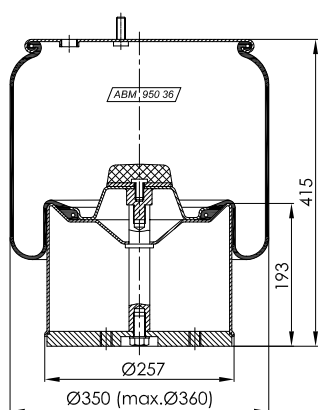

▶ ABM 950 36 B 63

OE NUMBER
GIGANT 166252

CROSS REFERENCE
CONTITECH 725 N P03
GOODYEAR 1R14-756; 1R14-814
FIRESTONE 1T66 F-10.8
FIRESTONE ORDER NO W01 M58 8610
VIBRACOUSTIC V1 DF 32-166252

MAX. TORQUE
M 22x1,5 - 20 Nm
M 12 - 40 Nm
M 16 - 90 Nm