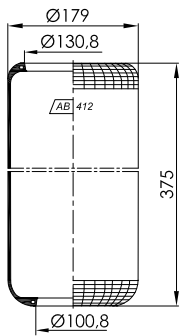

AB series

▶ AB 412

OE NUMBER

IVECO 93166132

CROSS REFERENCE

CONTITECH 1788 N