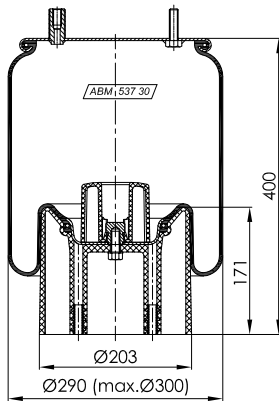

▶ ABM 537 30 H 15

PLASTIC PISTON

OE NUMBER
WEWELER US 07074C; US 07074P; US 08840

CROSS REFERENCE
CONTITECH 4157 N P05
FIRESTONE 1T15 MPW-7
FIRESTONE ORDER NO W01 M58 8840
GOODYEAR 1R11-882
VIBRACOUSTIC V 1 DK 21 A-3

MAX. TORQUE
M 12x1,5 - 20 Nm
M 22x1,5 - 40 Nm
M 12 - 40 Nm
M 12 - 40 Nm

FITTING KIT
NFK 003