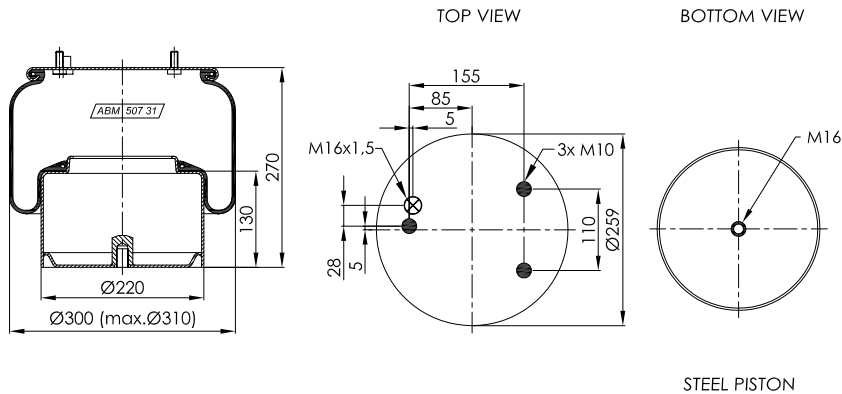

ABM series

▶ ABM 507 31 A 04

OE NUMBER
DAF/VDL 1 266 381; 1 697 679

CROSS REFERENCE
CONTITECH 836 MK11
FIRESTONE 1T17 AR-4.5
FIRESTONE ORDER NO W01 M58 8714

MAX. TORQUE
M 16x1,5 - 20 Nm
M 10 - 35 Nm
M 16 - 90 Nm

FITTING KIT
NFK 016

▶ ABM 507 31 B