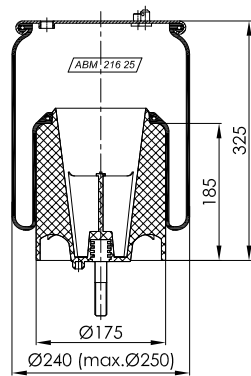

▶ **ABM 216 25 G 21** previous number: **ABM 266 25 G 21**

TOP VIEW