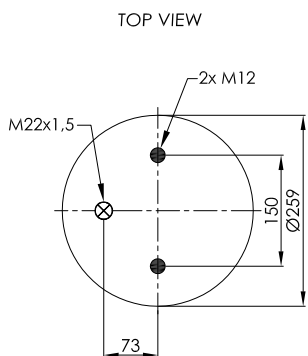

▶ ABM 550 30 G 25

PLASTIC PISTON

OE NUMBER
BPW 05.429.43.29.0; 05.429.43.30.0

MAX. TORQUE
M 22x1,5 - 20 Nm
M 12 - 40 Nm
M 16 - 60 Nm