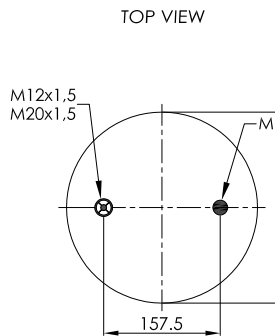

▶ ABM 537 30 F 15

PLASTIC PISTON

OE NUMBER
FRUEHAUF
NEWAY
SMB

CROSS REFERENCE
CONTITECH 4157 N P03
GOODYEAR 1R11-881

MAX. TORQUE
M 12x1,5 - 20 Nm
M 20x1,5 - 40 Nm
M 12 - 40 Nm
M 12 - 40 Nm

FITTING KIT
NFK 003