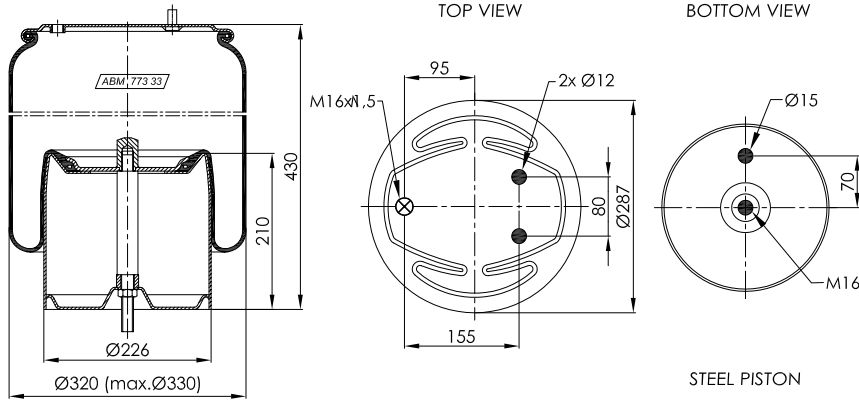

ABM series

▶ ABM 773 33 W 55

OE NUMBER
SCANIA 1903608; 1944314

CROSS REFERENCE
CONTITECH 6700 N P02
GOODYEAR 1R14-869
FIRESTONE ORDER NO W01 M58 8535

MAX. TORQUE
M 16x1,5 - 20 Nm
M 16 - 90 Nm