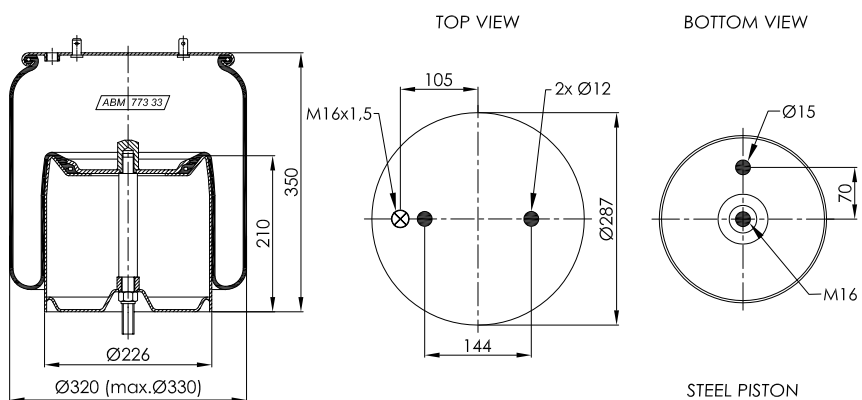

▶ ABM 773 33 K 55

OE NUMBER
SCANIA 1379392; 1440294

CROSS REFERENCE
CONTITECH 4913 N P02
GOODYEAR 1R14-753
FIRESTONE 1T19F-14
FIRESTONE ORDER NO W01 095 0366
PHOENIX 1 D 28 H-16
VIBRACOUSTIC V 1 D 28 H-16

MAX. TORQUE
M 16x1,5 - 20 Nm
M 16 - 90 Nm

FITTING KIT
NFK 024