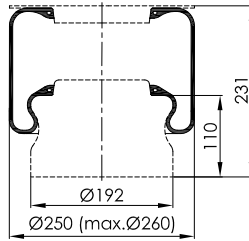

▶ AB 414 SL

OE NUMBER
VOLVO 20 535 875

CROSS REFERENCE
GOODYEAR 9080