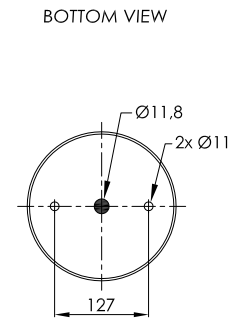

▶ ABM 502 28 A 03

STEEL PISTON

OE NUMBER

SCANIA

1 440 860

CROSS REFERENCE

FIRESTONE

1T15 L-4 (3)

FIRESTONE ORDER NO

W01 095 0405

GOODYEAR

1R11-187

PHOENIX

1 DF 23 B-2

MAX. TORQUE

M 14x1,5

- 20 Nm

FITTING KIT

NFK 036