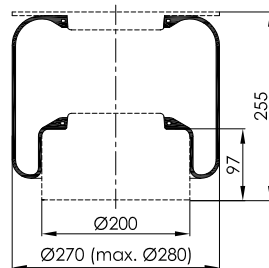

▶ AB 455 L

OE NUMBER

VOLVO 1 622 116; 6 797 169

CROSS REFERENCE

CONTITECH 713 N
GOODYEAR 9066
PHOENIX 1 F 21 D
VIBRACOUSTIC V 1 F 21 D

▶ AB 455 L2

OE NUMBER

MERCEDES A 674 328 01 01

CROSS REFERENCE

CONTITECH 873 N

▶ AB 455 XL

OE NUMBER

MAN 81.43601.0096; 81.43601.0098; 81.43601.0101;
81.43601.0127; 81.43601.0139

CROSS REFERENCE

CONTITECH 706 N1
GOODYEAR 9067

▶ AB 464

OE NUMBER

RENAULT