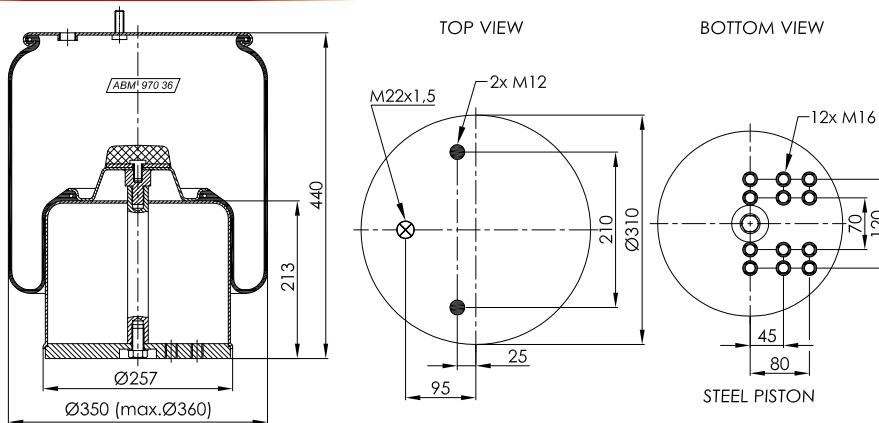

▶ ABM 970 36 A 65

OE NUMBER
BPW 05.429.41.69.0

CROSS REFERENCE
GOODYEAR 1R14-781
FIRESTONE 1T66 F-13.5
FIRESTONE ORDER NO W01 M58 8584
PHOENIX 1 DK 32 L-1
VIBRACOUSTIC V 1 DK 32 LX -14

MAX. TORQUE
M 22x1,5 - 20 Nm
M 12 - 40 Nm
M 16 - 90 Nm