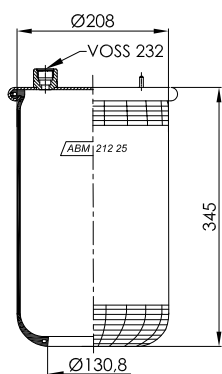

▶ ABM 212 25 H

previous number: **ABM 214 25 H**

TOP VIEW