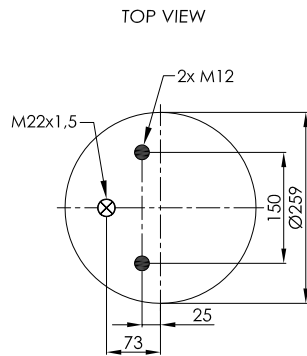

▶ ABM 550 30 A 25

PLASTIC PISTON

OE NUMBER

BPW 05.429.43.20.0; 05.429.43.34.0; 05.429.43.56.0

CROSS REFERENCE

CONTITECH 941 MB P30
FIRESTONE 1T17 D-8.3
FIRESTONE ORDER NO W01 M58 8668
GOODYEAR 1R11-743
PHOENIX 1 DK 21-2
VIBRACOUSTIC V 1 DK 21 Y1

MAX. TORQUE

M 22x1,5 - 20 Nm
M 12 - 40 Nm
M 16 - 60 Nm

FITTING KIT

NFK 013