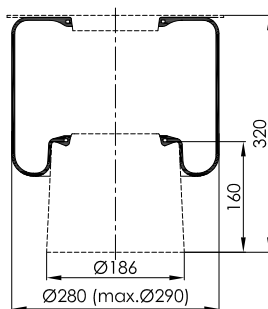

▶ AB 314 L

OE NUMBER

DENNIS BUS 656 300/2; 656 606/2
SCANIA 411627

CROSS REFERENCE

CONTITECH 896 N
GOODYEAR 8040
FIRESTONE 1R1J 520-285
FIRESTONE ORDER NO W01 095 0245
PHOENIX 2 E 18 A