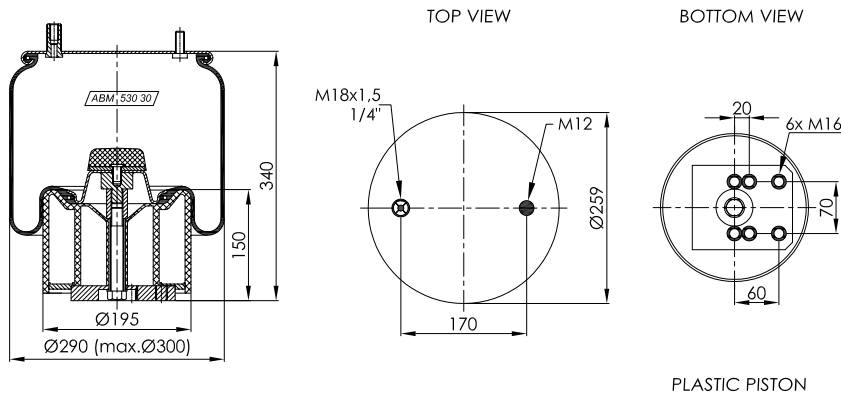

OE NUMBER
BPW 05.429.43.24.0; 05.429.43.32.0

MAX. TORQUE
M 18x1,5 - 40 Nm
M 12 - 40 Nm
M 16 - 60 Nm