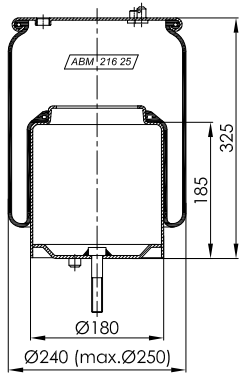

ABM series

▶ **ABM 216 25 G 20** previous number: **ABM 266 25 G 20**

TOP VIEW