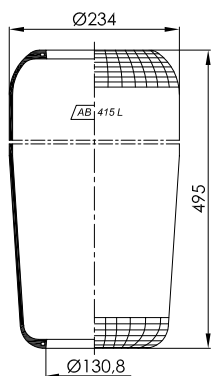

▶ AB 415 L

OE NUMBER

MAN	81.43601.0071; 81.43601.0072; 81.43601.0110; 81.43601.0128
VOLVO	1 082 085

CROSS REFERENCE

CONTITECH	883 N1
GOODYEAR	9012
PHOENIX	1 F 21 C-2
VIBRACOUSTIC	V 1 F 21 C-2