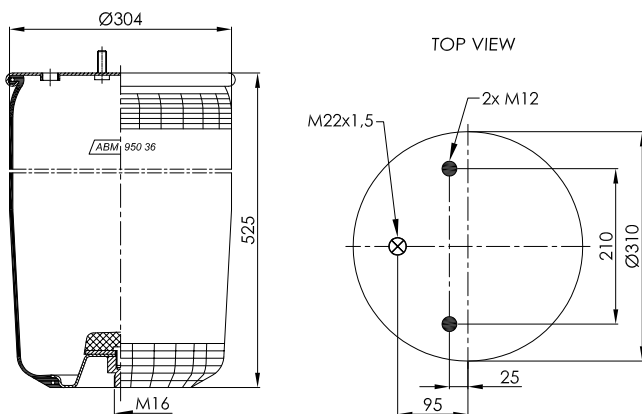

▶ ABM 950 36 A

OE NUMBER
BPW 05.429.40.01.0; 05.429.40.02.0

CROSS REFERENCE
CONTITECH 881 MB
GOODYEAR 1R14-708
FIRESTONE 1T66 D-10.8
FIRESTONE ORDER NO W01 M58 8978
PHOENIX 1 DK 32
VIBRACOUSTIC V 1 DK 32

MAX. TORQUE
M 22x1,5 - 20 Nm
M 12 - 40 Nm
M 16 - 90 Nm

FITTING KIT
NFK 026