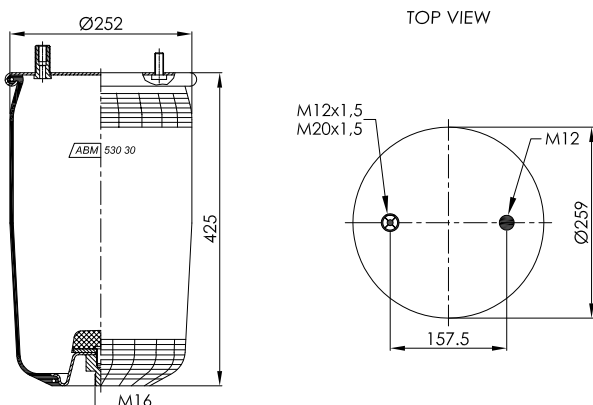

▶ ABM 530 30 F

OE NUMBER
BPW 05.429.41.77.0

CROSS REFERENCE
CONTITECH 4960 N P02
GOODYEAR 1R11-801
FIRESTONE 1T17 J-6.8
FIRESTONE ORDER NO W01 M58 9704
PHOENIX 1 DK 21 K-3
VIBRACOUSTIC V 1 DK 21 K-3

MAX. TORQUE
M 12x1,5 - 20 Nm
M 20x1,5 - 40 Nm
M 12 - 40 Nm
M 16 - 90 Nm

FITTING KIT
NFK 035