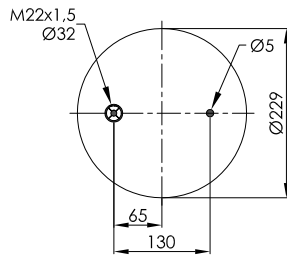

BOTTOM VIEW

STEEL PISTON

OE NUMBER
MERCEDES

A 960 320 62 57