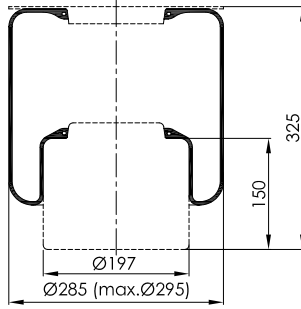

▶ AB 455 L

OE NUMBER

VOLVO 1 622 116; 6 797 169

CROSS REFERENCE

CONTITECH 713 N
GOODYEAR 9066
PHOENIX 1 F 21 D
VIBRACOUSTIC V 1 F 21 D

▶ AB 455 L2

OE NUMBER

MERCEDES A 674 328 01 01

CROSS REFERENCE

CONTITECH 873 N

▶ AB 455 XL

OE NUMBER

MAN 81.43601.0096; 81.43601.0098; 81.43601.0101;
81.43601.0127; 81.43601.0139

CROSS REFERENCE

CONTITECH 706 N1
GOODYEAR 9067

▶ AB 464

OE NUMBER

RENAULT