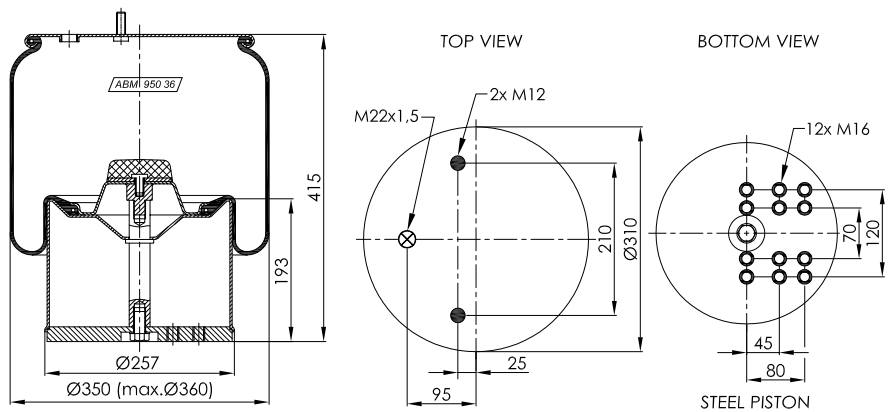

▶ ABM 950 36 A 61

OE NUMBER
BPW 05.429.40.08.1; 05.429.41.36.1; 05.429.41.54.0

CROSS REFERENCE
GOODYEAR 1R14-712
FIRESTONE 1T66 D-10.8
FIRESTONE ORDER NO W01 M58 8966
PHOENIX 1 DK 32-1
VIBRACOUSTIC V 1 DK 32 X-9

MAX. TORQUE
M 22x1,5 - 20 Nm
M 12 - 40 Nm
M 16 - 90 Nm

FITTING KIT
NFK 013