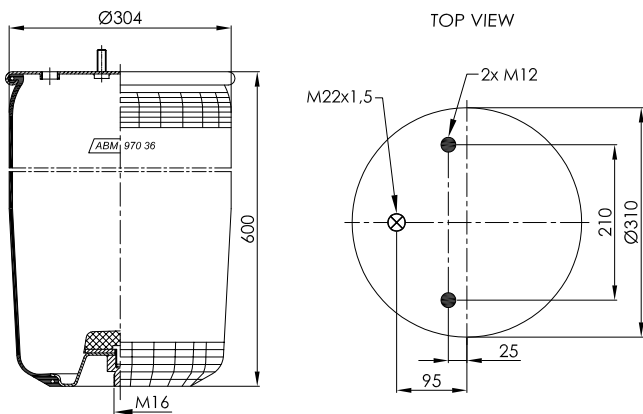

▶ ABM 970 36 A

OE NUMBER
BPW 05.429.40.05.0

CROSS REFERENCE
CONTITECH 942 MB
GOODYEAR 1R14-700
FIRESTONE 1T66 D-13.5
FIRESTONE ORDER NO W01 M58 8611
PHOENIX 1 DK 32 L
VIBRACOUSTIC V 1 DK 32 L

MAX. TORQUE
M 22x1,5 - 20 Nm
M 12 - 40 Nm
M 16 - 90 Nm

FITTING KIT
NFK 026