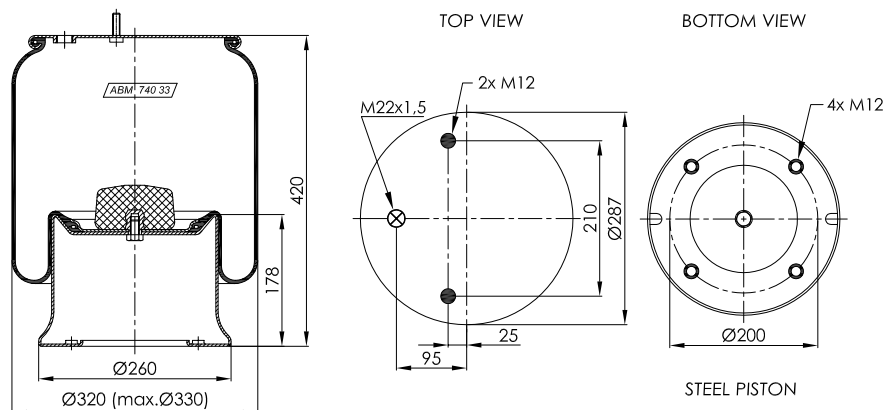

▶ ABM 740 33 C 45

OE NUMBER

SAF	3.229.0031.00; 3.229.2131.00; 3.229.2231.00;
	3.229.2431.00

CROSS REFERENCE

CONTITECH	4023 N P03
GOODYEAR	1R14-729
FIRESTONE	1T19 F-11
FIRESTONE ORDER NO	W01 M58 6348
PHOENIX	1 D 28 B-10
VIBRACOUSTIC	V 1 D 28 B-10