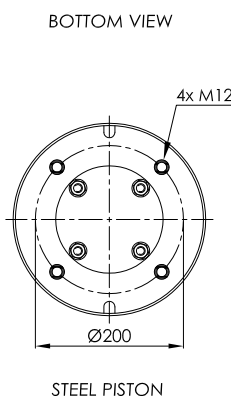

▶ ABM 760 34 A 47

OE NUMBER
HENDRICKSON 507782
ROR 21222673
SAF 3.229.0013.00

CROSS REFERENCE
CONTITECH 912 N P02
GOODYEAR 1R14-758
FIRESTONE 1T19 L-4
FIRESTONE ORDER NO W01 M58 8766
PHOENIX 1 D 28 D-2
VIBRACOUSTIC V 1 D 28 D-4

MAX. TORQUE
M 22x1,5 - 20 Nm
M 12 - 40 Nm

FITTING KIT
NFK 004