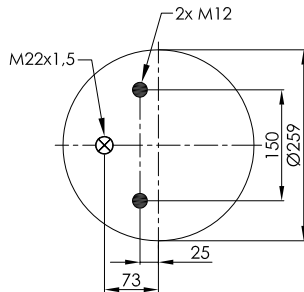

TOP VIEW

BOTTOM VIEW

PLASTIC PISTON

OE NUMBER
WEWELER US 04200F

CROSS REFERENCE
FIRESTONE 1T17 DJ-8
FIRESTONE ORDER NO W01 968 8540

MAX. TORQUE
M 22x1,5 - 20 Nm
M 12 - 40 Nm
M 12 - 60 Nm