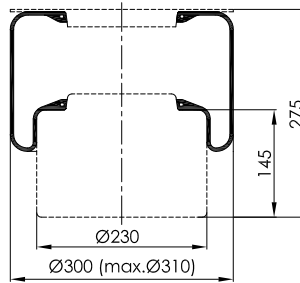

▶ AB 535

OE NUMBER
IRIS 5.000.819.517
IVECO 4763473
MAGIRUS-DEUTZ 4456111
MAN 81.43601.0059; 81.43601.0060; 81.43601.0061;
81.43601.0075; 81.43601.0078; 81.43601.0081;
81.43601.0083; 81.43601.0090; 81.43601.0113;
81.43601.0115; 81.43601.0117
MERCEDES A 363 328 00 01
RENAULT V.I. 5.000.819.517

CROSS REFERENCE
CONTITECH 715 N
GOODYEAR 8015
FIRESTONE 1R1C 335-310
FIRESTONE ORDER NO W01 095 0087
PHOENIX 1 F 25
VIBRACOUSTIC V 1 F 25