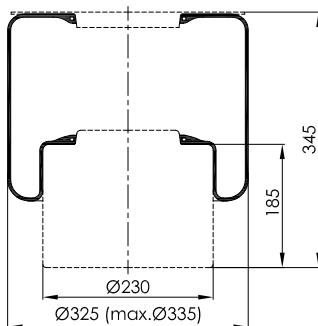

▶ AB 432 B

OE NUMBER

MERCEDES A 318 328 00 01

CROSS REFERENCE

CONTITECH 746 N
GOODYEAR 9076