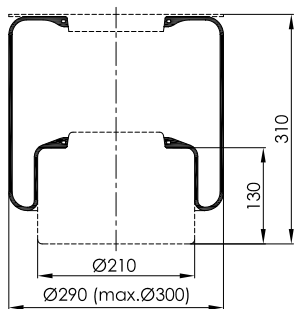

## ▶ AB 455 XL

**OE NUMBER**

MAN 81.43601.0096; 81.43601.0098; 81.43601.0101;  
 81.43601.0127; 81.43601.0139

**CROSS REFERENCE**

CONTITECH 706 N1  
 GOODYEAR 9067