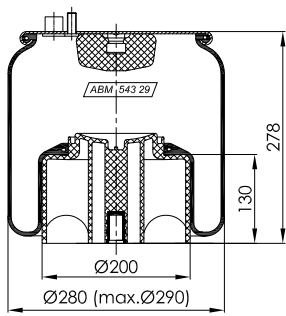

ABM series

▶ ABM 539 29 A 12

PLASTIC PISTON

OE NUMBER
MAN

CROSS REFERENCE
CONTITECH 4884 N1 P06
FIRESTONE 1T17 TWR-8
FIRESTONE ORDER NO W01 M58 9880
GOODYEAR 1R11-861
VIBRACOUSTIC V 1 DF 19 B-1

MAX. TORQUE
M 16x1,5 - 20 Nm
M 12x1,5 - 40 Nm
M 18x2 - 90 Nm