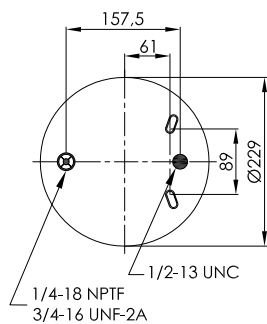

ABM series

▶ ABM 228 32 A 01

OE NUMBER
FREIGHTLINER

MAX. TORQUE
1/4" - 15 lb/ft
3/4" - 30 lb/ft
1/2" - 30 lb/ft
1/2" - 37 lb/ft

▶ ABM 228 32 A 11

OE NUMBER
FREIGHTLINER

16-15595-000, 16-14004-000, 16-13840-000,
16-16773-000, 16-14004-001, 16-13810-002
16-14377-000, A16-13668-002, 16-19468-000
16-19467-000, 16-13810-001, 16-15595-001
16-15595-002, 16-16825-000

LOADGUARD
VOLVO
CROSS REFERENCE
CONTITECH 9 10S-16 A 999
FIRESTONE 1T15 ZR-6
FIRESTONE ORDER NO WO1 358 9780
GOODYEAR 1R12-303
VIBRACOUSTIC V 1 DK 23 K-9780

MAX. TORQUE
1/4" - 15 lb/ft
3/4" - 30 lb/ft
1/2" - 30 lb/ft
1/2" - 15 lb/ft

▶ ABM 228 32 A 21

TOP VIEW

OE NUMBER
FREIGHTLINER

16-15595-000, 16-14004-000, 16-13840-000
16-16773-000, A16-14004-000, 681-320-0017
16-13810-000, 16-19465-000, 16-19466-000
16-14004-001

LOADGUARD
VOLVO
CROSS REFERENCE
AUTOMANN 1 DF 23-9781
CONTITECH 9 10S-16 A 382
FIRESTONE 1T15 ZR-6
FIRESTONE ORDER NO WO1 358 9781
GOODYEAR 1R12-603
TRIANGLE AS-8382
TRP AS9780A

MAX. TORQUE
1/4" - 15 lb/ft
3/4" - 30 lb/ft
1/2" - 30 lb/ft
1/2" - 30 lb/ft

▶ ABM 234 28 A

TOP VIEW

OE NUMBER
IVECO

42559765

CROSS REFERENCE
CF GOMMA 1 TS 270-23
CF GOMMA CODE 207172

MAX. TORQUE
M 16x1,5 - 20 Nm