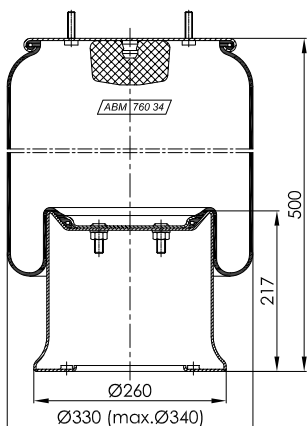

▶ ABM 760 34 A 47

OE NUMBER
HENDRICKSON 507782
ROR 21222673
SAF 3.229.0013.00

CROSS REFERENCE
CONTITECH 912 N P02
GOODYEAR 1R14-758
FIRESTONE 1T19 L-4
FIRESTONE ORDER NO W01 M58 8766
PHOENIX 1 D 28 D-2
VIBRACOUSTIC V 1 D 28 D-4

MAX. TORQUE
M 22x1,5 - 20 Nm
M 12 - 40 Nm

FITTING KIT
NFK 004