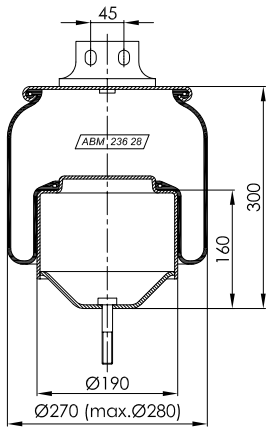

ABM series

▶ ABM 236 28 A 15

TOP VIEW