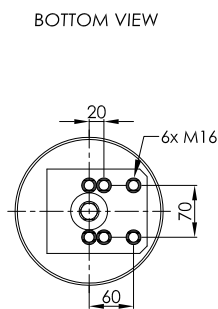

▶ ABM 550 30 G 25

PLASTIC PISTON

OE NUMBER
BPW 05.429.43.29.0; 05.429.43.30.0

MAX. TORQUE
M 22x1,5 - 20 Nm
M 12 - 40 Nm
M 16 - 60 Nm