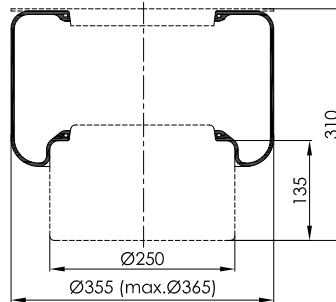

▶ AB 538

OE NUMBER
BPW 02.200.24.60.0
DAF / VDL 0 578 361
MAN 81.43601.0018; 81.43601.0051
NEOPLAN 1001 10 200; 1001 12 251; AA 10-01-002;
AA 10-21-300
SCHMITZ 750 209
SMB 268 0662 000

CROSS REFERENCE
CONTITECH 662 N
GOODYEAR 9007
FIRESTONE 1R1D 355-355
FIRESTONE ORDER NO W01 095 0030
PHOENIX 1 E 32
VIBRACOUSTIC V 1 E 32