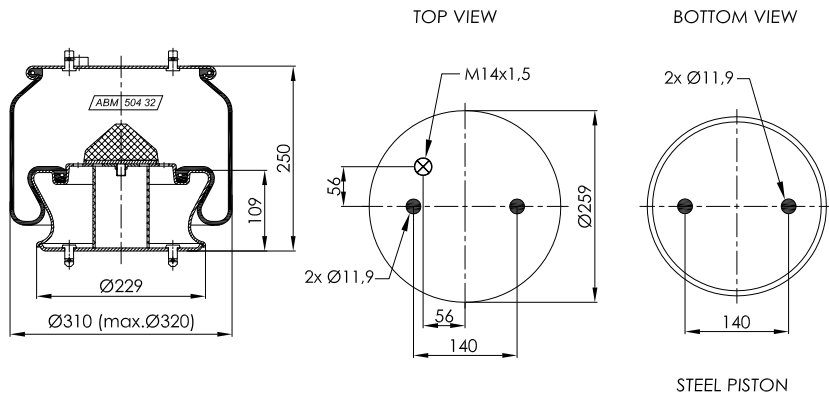

▶ ABM 504 32 A 02

OE NUMBER
SCANIA 470921; 488266; 1440302; 1515499

CROSS REFERENCE
FIRESTONE 1T15 VPR-3
FIRESTONE ORDER NO W01 M58 8193
GOODYEAR 1R12-809
PHOENIX 1 DF 23 A-1

MAX. TORQUE
M 14x1,5 - 20 Nm

FITTING KIT
NFK 036

STEEL PISTON

▶ ABM 504 32 B