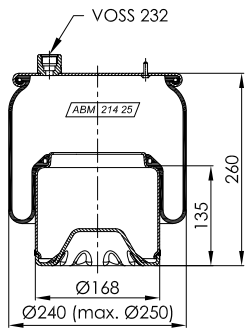

ABM series

▶ ABM 214 25 H 34

TOP VIEW