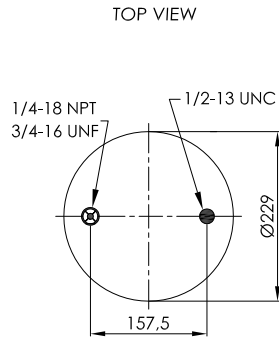

▶ ABM 222 32 D 11

PLASTIC PISTON

OE NUMBER
HENDRICKSON HA 100016

CROSS REFERENCE
CONTITECH 4156 N P10
GOODYEAR 1R12-461

MAX. TORQUE
1/4" - 15 lb/ft
3/4" - 30 lb/ft
1/2" - 30 lb/ft
1/2" - 44 lb/ft