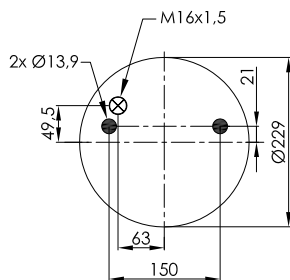

TOP VIEW

BOTTOM VIEW

STEEL PISTON

OE NUMBER

VOLVO

70 313 718; 20 573 109

CROSS REFERENCE

CONTITECH

6600 N P01

MAX. TORQUE

M 16x1,5

- 20 Nm

FITTING KIT

NFK 034