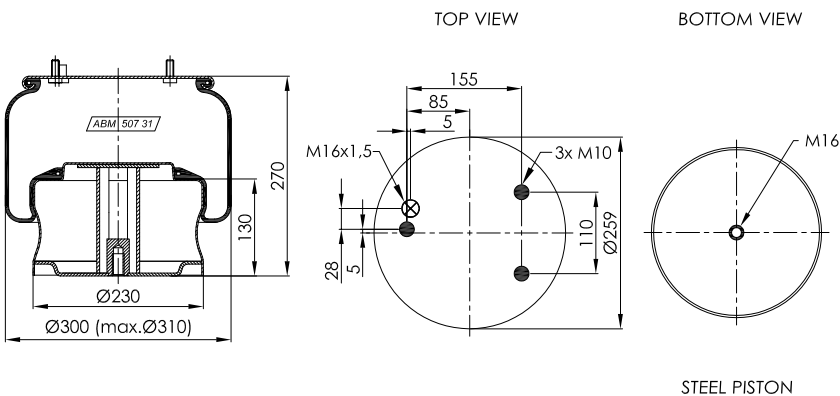

OE NUMBER
DAF/VDL 297721

CROSS REFERENCE
CONTITECH 836 M K7
FIRESTONE 1T17 AR-4.5
FIRESTONE ORDER NO W01 M58 8715
GOODYEAR 1R12-723
PHOENIX 1 DF 25-12
VIBRACOUSTIC V 1 DF 25-12

MAX. TORQUE
M 16x1,5 - 20 Nm
M 10 - 35 Nm
M 16 - 90 Nm

FITTING KIT
NFK 016