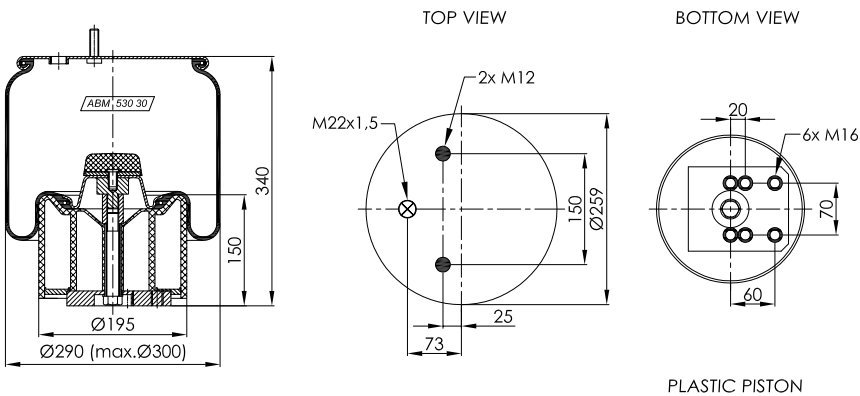

▶ ABM 530 30 A 07

OE NUMBER
BPW 05.429.43.21.0; 05.429.43.37.0

CROSS REFERENCE
CONTITECH 940 MB P30
FIRESTONE 1T17 D-4.3
FIRESTONE ORDER NO W01 M58 8585
GOODYEAR 1R11-752
PHOENIX 1 DK 21 K-2
VIBRACOUSTIC V 1 DK 21 KY-4

MAX. TORQUE
M 22x1,5 - 20 Nm
M 12 - 40 Nm
M 16 - 60 Nm

FITTING KIT
NFK 013