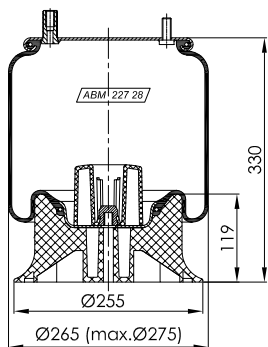

▶ ABM 227 28 L 31 previous number: ABM 227 28 A 31

TOP VIEW