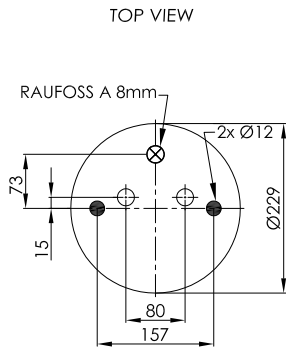

ABM series

▶ ABM 210 33 A 03

STEEL PISTON

OE NUMBER
SCANIA 1386200

CROSS REFERENCE
CONTITECH 6701 N P01
GOODYEAR 1R13-745
PHOENIX 1 DF 23 D-1

FITTING KIT
NFK 036