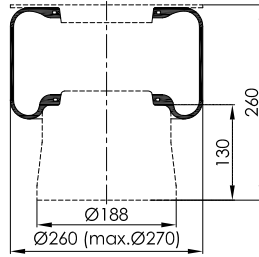

AB series

▶ AB 406

OE NUMBER

JELCZ 621.491.50.88
AUTOSAN

CROSS REFERENCE

PHOENIX 1 E 16
VIBRACOUSTIC V 1 E 16