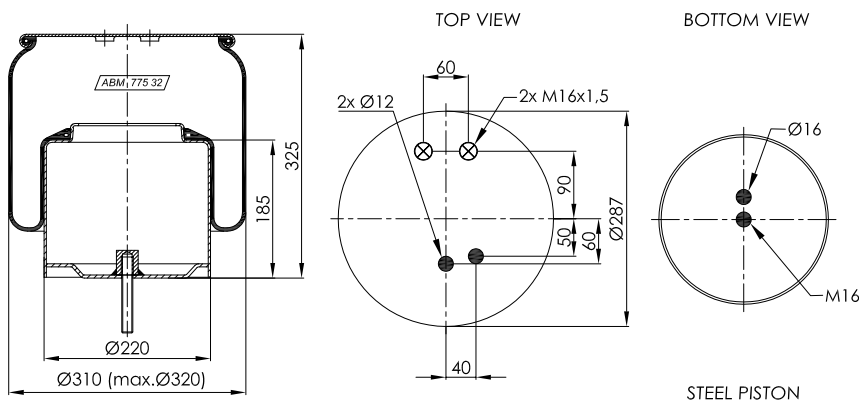

▶ ABM 775 32 M 56

OE NUMBER
SCANIA 1434933

CROSS REFERENCE
FIRESTONE 1T17 HR-8
FIRESTONE ORDER NO W01 M58 8633

MAX. TORQUE
M 16x1,5 - 20 Nm
M 16 - 90 Nm