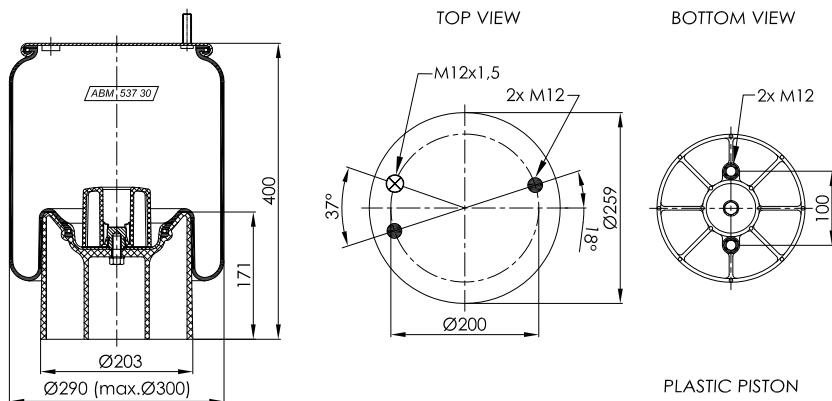

▶ ABM 537 30 L 15

OE NUMBER
ROR 21229214

CROSS REFERENCE
FIRESTONE 1T17 DJ-7
FIRESTONE ORDER NO W01 M58 8608
PHOENIX 1 DK 22 D-1

MAX. TORQUE
M 12x1,5 - 20 Nm
M 12 - 40 Nm
M 12 - 40 Nm