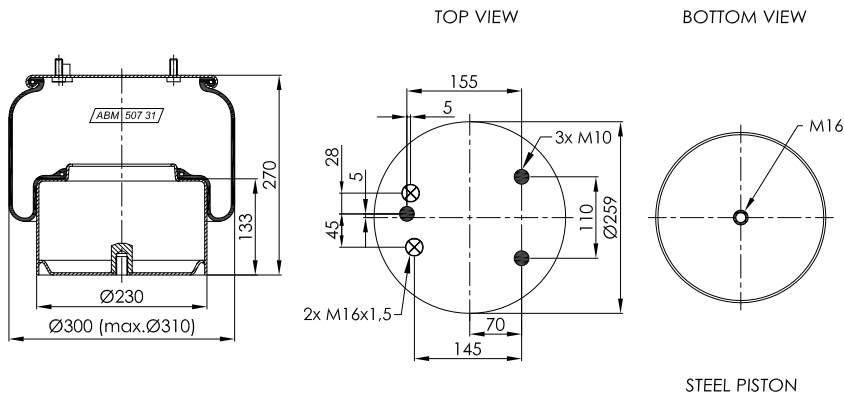

▶ ABM 507 31 C 01

QE NUMBER
DAF/VDL 388167; 388168

CROSS REFERENCE
CONTITECH 836 M2 K1
FIRESTONE 1T17 AR-4.5
FIRESTONE ORDER NO W01 M58 8721
GOODYEAR 1R12-711
PHOENIX 1 DF 25-13
VIBRACOUSTIC V 1 DF 25-13

MAX. TORQUE
M 16x1,5 - 20 Nm
M 10 - 35 Nm
M 16 - 90 Nm

FITTING KIT
NFK 016

STEEL PISTON