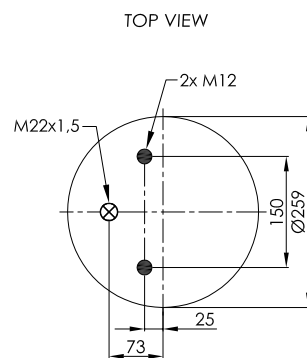

▶ ABM 550 30 A 29

PLASTIC PISTON

OE NUMBER

BPW 05.429.43.85.0

CROSS REFERENCE

CONTITECH 941 MB P01
FIRESTONE 1T17 J-11.8
FIRESTONE ORDER NO W01 M58 8072
PHOENIX 1 DK 21-4

MAX. TORQUE

M22x1,5 - 20 Nm
M 12 - 40 Nm
M 16 - 90 Nm