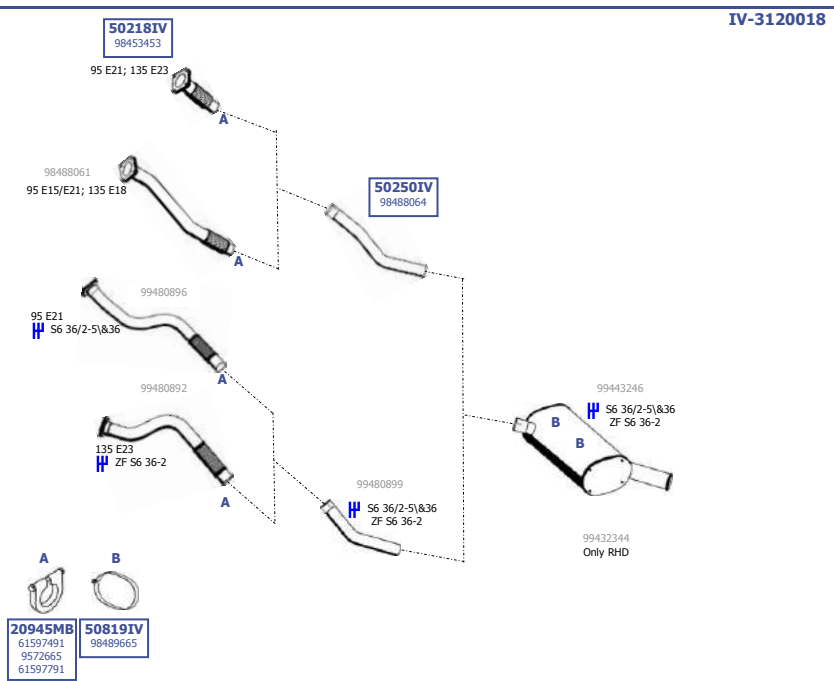

Suitable to:
IVECO

Eurocargo

EURO 1/2/3

01/1991 - 09/2000

95 E15/E21
135 E18/E23

Eng. 8060
5,9 ltr. 6 cyl.
105 KW / 143 HP
130 KW / 177 HP

Eng. 8360
7,7 ltr. 6 cyl.
152 KW / 203 HP
167 KW / 224 HP

LHD / RHD

Suitable to:
IVECO

Eurocargo

EURO 1/2/3

01/1991 - 09/2000

100 E15/E18

Eng. 8060
5,9 ltr. 6 cyl.
105 KW / 143 HP
130 KW / 177 HP

LHD