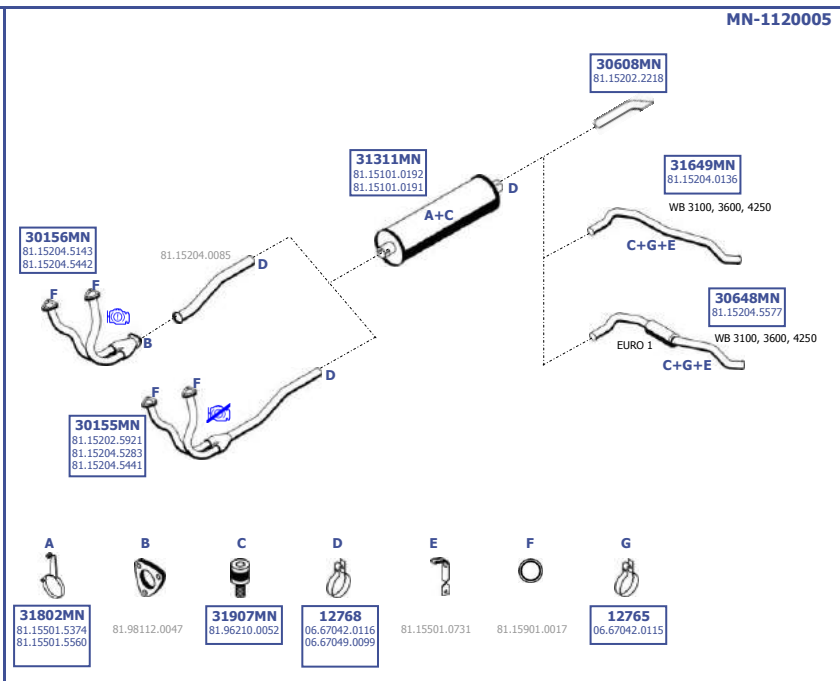

Suitable to:
MAN

G90

EURO 0/1

17/1987 – 19/1994

4X2 F

L02 8/9t
L04 10t

Eng. D0826
6 cyl. 6,9 ltr.
110 KW / 150 HP

LHD