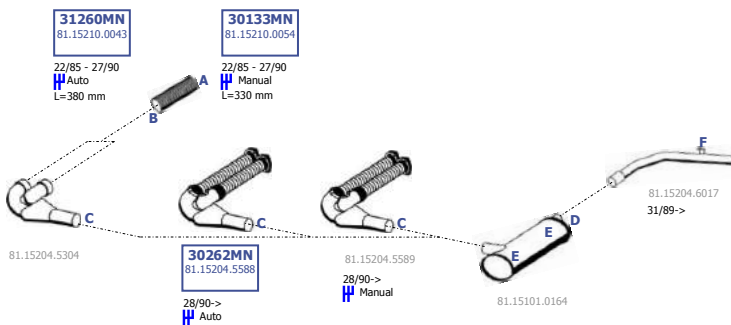

Suitable to:
MAN

791 SL.XX2

EURO 0

22/1985 -

4X2

Chassis:
791
SL 202

Eng. D2566 UH200
6 cyl. 11,5 ltr.
147 KW / 200 HP

Eng. D2866 UH/UM/UM01
6 cyl. 12,0 ltr.
152 KW / 207 HP
177 KW / 240 HP

LHD

MN-1130189

Suitable to:
MAN

791 SL.XX2

EURO 1

28/1990 – 21/1996

4X2

Chassis:
791
SL 202

Eng. D2866
6 cyl. 12,0 ltr.
213 KW / 290 HP

LHD

MN-1130190