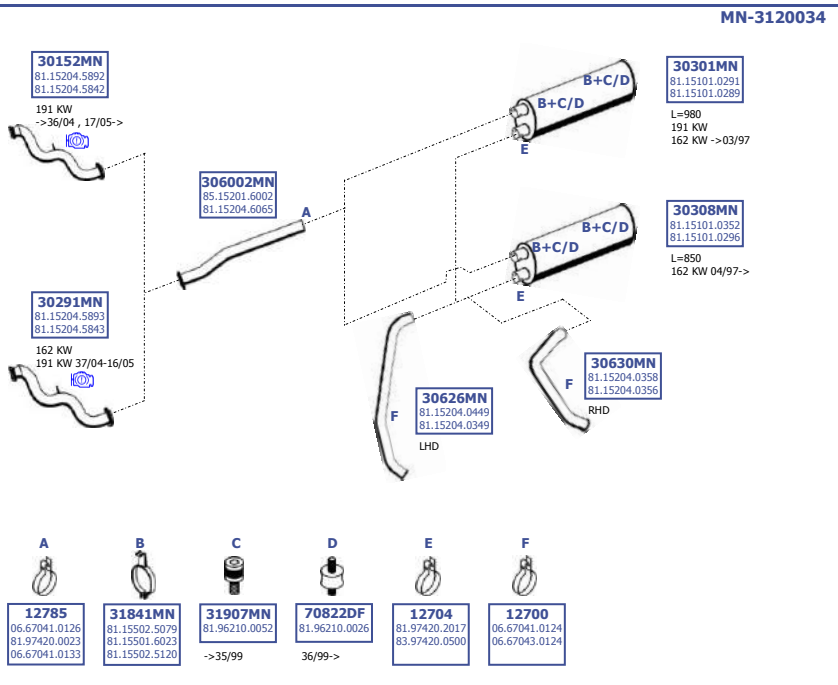

Suitable to:
MAN

M2000L

EURO 2/3

1995 - 2005

4X2
L79 12-14t 04/96-
LLL
L86 14,15,20t 01/96-
LLL
L89 18t 34/95-
LLL

Eng. D0826 LFL
6 cyl. 6,9 ltr.
162 KW / 220 HP
191 KW / 260 HP

LHD / RHD