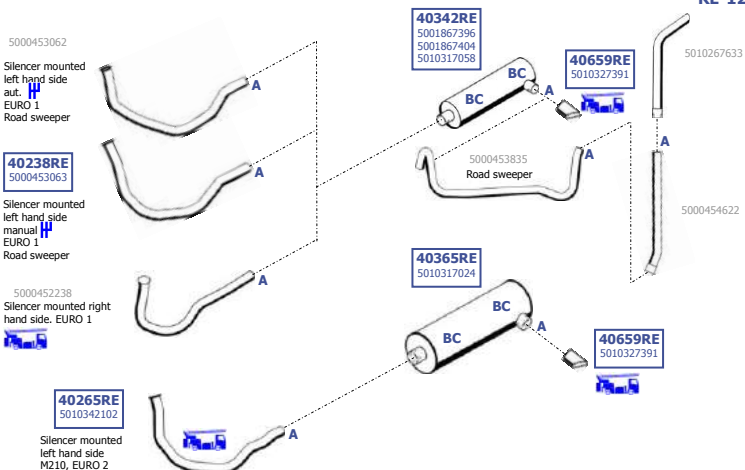

Suitable to:
RENAULT
MIDLINER
EURO 1/2
Road sweeper

M150
M180
M210
M230 TI
Eng.
LHD

RE-1220024