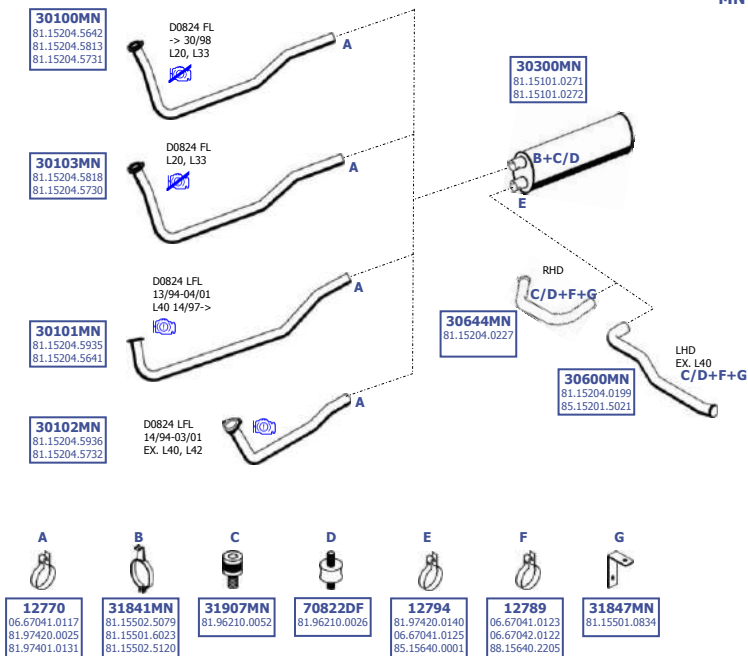

Suitable to:
MAN

L2000

EURO 1/2/3

1993 - 2006

4X2

L20 6-9t 05/93->
L24 8-10t 05/93-13/06
L33 6-9t 05/93-
L35 9-10t 07/93-13/06
L40 10t 14/97-
WB4900
L42 8t 12/04-

Eng. D0824 FL
4 cyl. 4,6 ltr.
75 KW / 102 HP

Eng. D0824 LFL
4 cyl. 4,6 ltr.
81 KW / 110 HP
114 KW / 155 HP
118 KW / 160 HP

LHD / RHD

MN-3120010