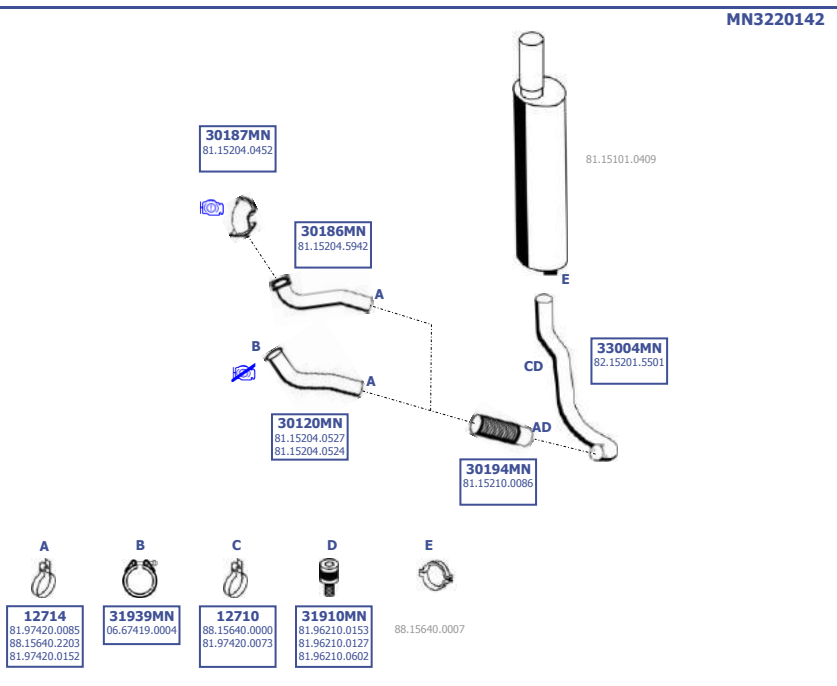

Suitable to:
MAN

TGA

EURO 3

11/2002 - 36/2008

8X6

H73 35,41t
H76 35,41t

Eng. D2866
6 cyl. 12,0 ltr.
228 KW / 310 HP
265 KW / 360 HP
301 KW / 410 HP

Eng. D2876
6 cyl. 12,8 ltr.
338 KW / 460 HP
353 KW / 480 HP
375 KW / 510 HP
390 KW / 530 HP

LHD / RHD

Suitable to:
MAN

TGA

EURO 3

2003 -

8X4
H37 11/03-
H39 16/03-
H41 13/03-
H49 06/04-
H50 24/05-
H59 28/05-
H90 16/03-
H93 33/03-
H96 36/03-
HW3 16/05-
HW6 01/06-

Eng. D2066
6 cyl. 10,5 ltr.
228 KW / 310 HP
257 KW / 350 HP
287 KW / 390 HP
316 KW / 430 HP

Eng. D2676 LF
6 cyl. 12,4 ltr.
353 KW / 480 HP

LHD / RHD