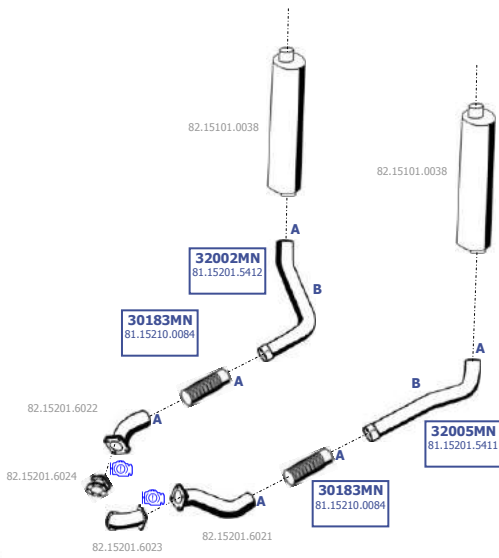

A 	B
12714 81.97420.0085 88.15640.2203 81.97420.0152	12710 88.15640.0000 81.97420.0073 81.97420.0152