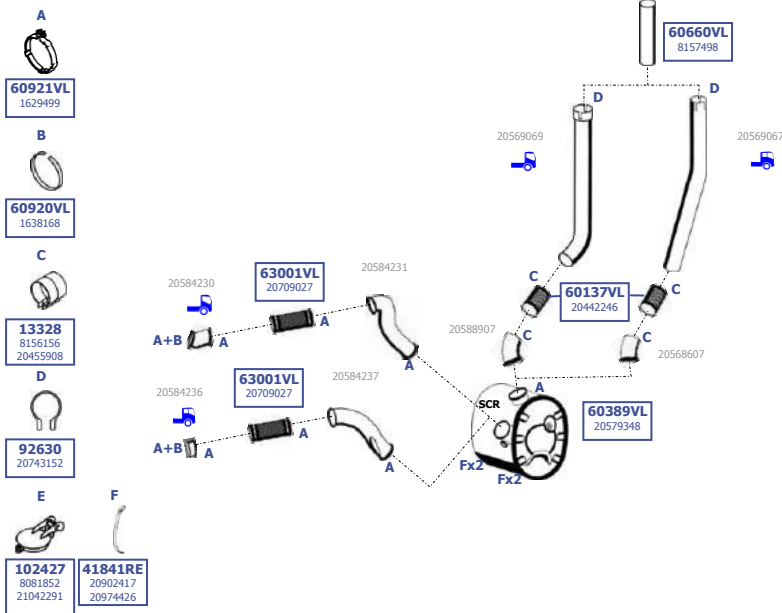

Suitable to:
VOLVO

FM

EURO 4/5

09/2005 –

4X4 6X6

FM 9
FM 13

Sleeper Cab
Globetrotter

Eng. D9B
6 cyl. 9,4 ltr.
221 KW / 300 HP
250 KW / 340 HP
279 KW / 380 HP

Eng. D13A
6 cyl. 12,8 ltr.
264 KW / 360 HP
294 KW / 400 HP
324 KW / 440 HP

LHD / RHD

VL-3220131