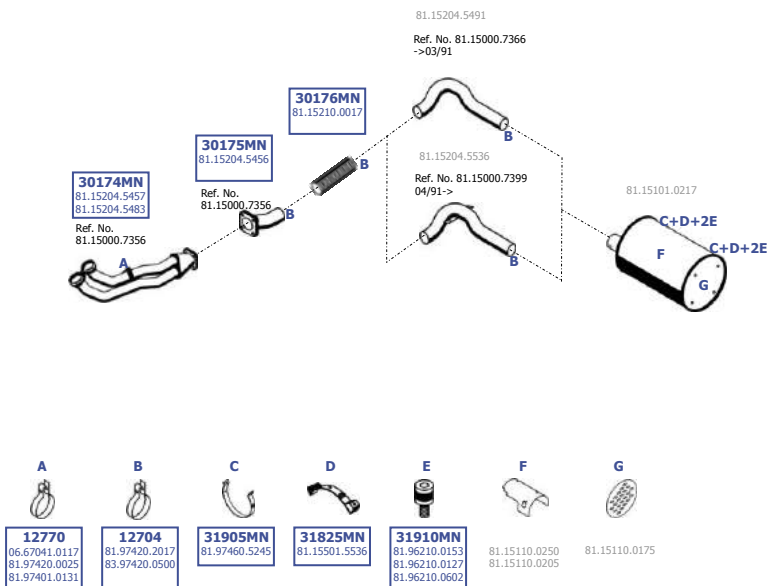

Suitable to:
MAN

F90

EURO 0

4X4 FA
F04 16/19 t 28/88-

6X6 DFA
F10 26/27/28/30/32/33 t
35/87-

Eng. D2866 F
6 cyl.

LHD

MN-1120093