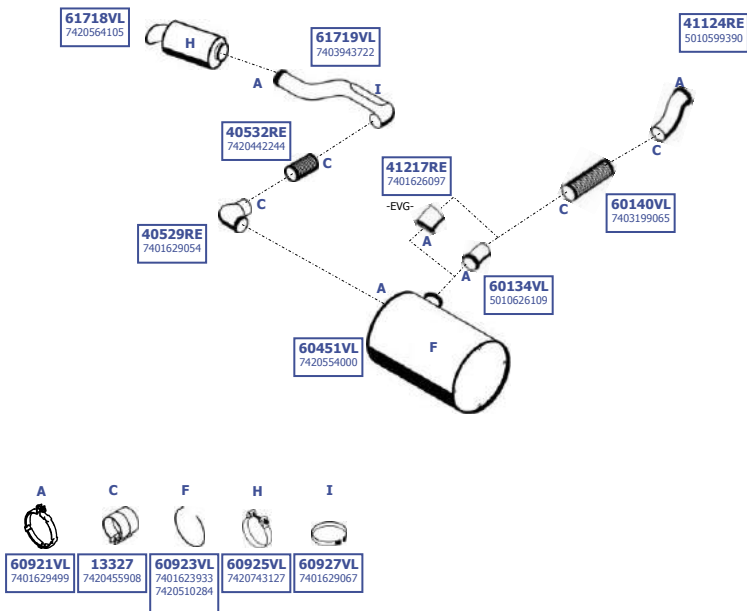

Suitable to:

RENAULT

PREMIUM

EURO 3

10/2005 - 2006

4X2 6X2

Fab. No. 27JC/TC/RC/SC

370.18/26
410.18/24/25/26
450.18/24/25/26

Eng. DXi 11
10,8 ltr.
272 KW / 370 HP
302 KW / 410 HP
331 KW / 450 HP

LHD / RHD

RE-3120072