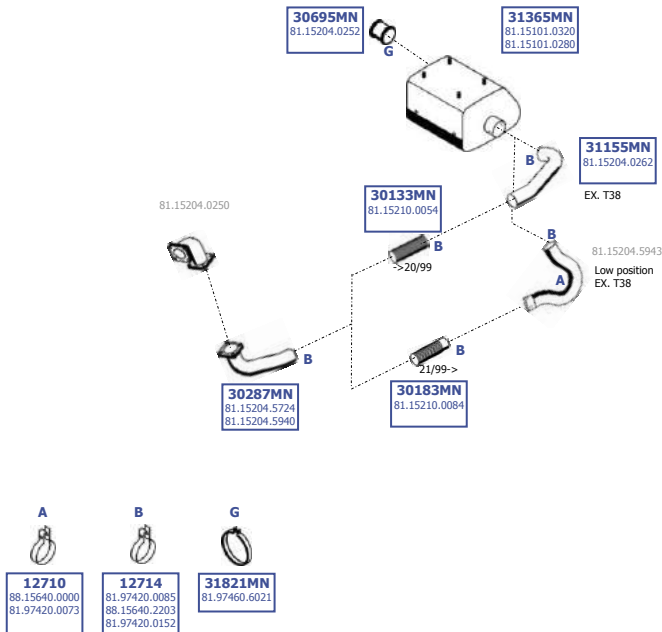

Suitable to:

MAN

F2000

EURO 2/3

1994 - 2005

6X2/2 6X2/4 6X4
T36 26t 21/94-07/05
T37 26t 14/94-36/04
T38 26t 30/94-07/05
T39 26,27,28t 27/94-12/01
T40 26t 07/95-09/04
T48 26,33t 33/94-07/05

Eng. D2866 LF
6 cyl. 12 ltr.
272 KW / 370 HP
294 KW / 400 HP
309 KW / 420 HP

Eng. D2876 LF
6 cyl. 12,8 ltr.
338 KW / 460 HP

RHD

MN-2120129