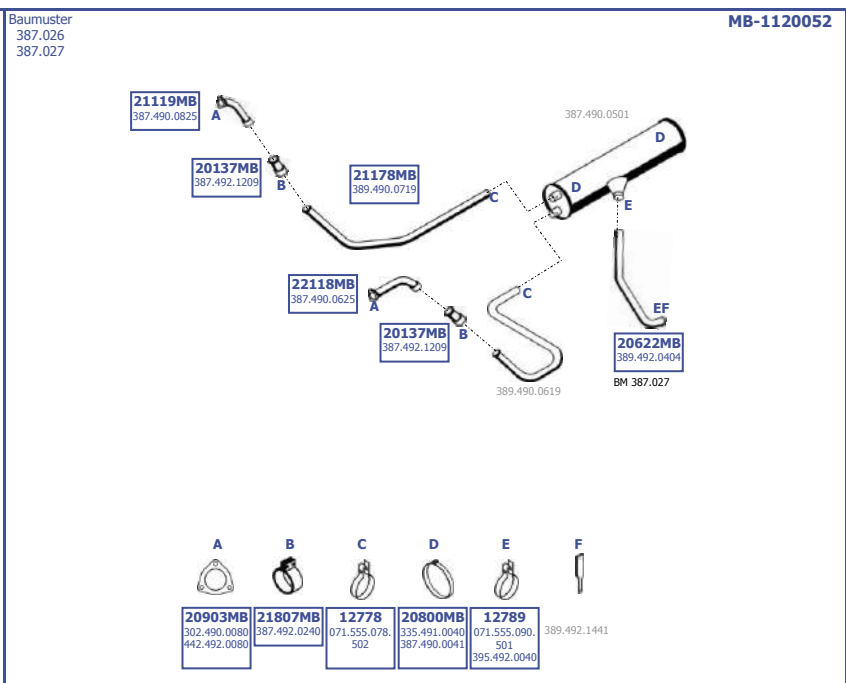

Suitable to:
MERCEDES

12-16 tons

-> CH No. 4.187.782

1626 /1632
WB 4500, 4800

LHD

Suitable to:
MERCEDES

12-16 tons

CH No. 4.119.410 ->

1626K/1632K/1926K/1932K
WB 3500, 3800

LHD