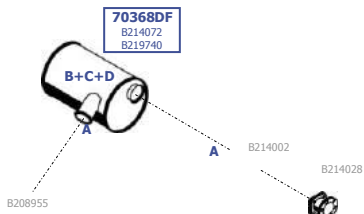

Suitable to:
BOVA

FUTURA

EURO 2
1994 -

4X2
FHX
Eng. MAN FHX15-370
12 ltr. 6 cyl.
272 KW / 370 HP

LHD

BO-1130003

Suitable to:
BOVA

FUTURA

EURO 2
1994 -

4X2
FLC
Eng. Cummins
11,6 ltr. 6 cyl.
278 KW / 378 HP

LHD / RHD

BO-3130004