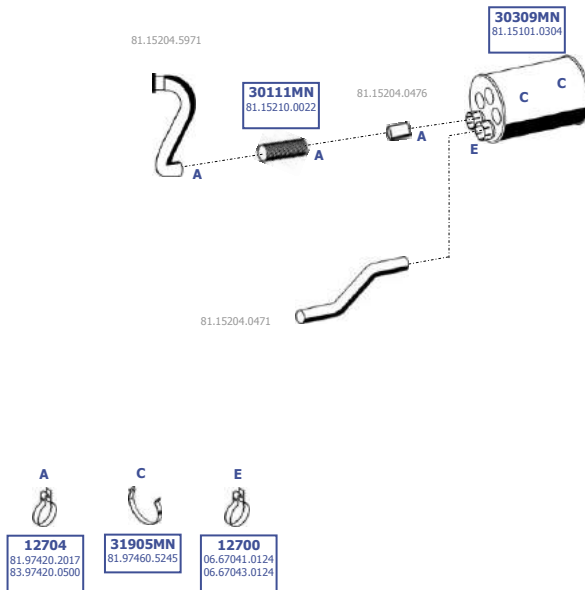

Suitable to:
MAN

**Chassis A66
14.XX0**

EURO 2/3
01/1998 -
 4X2
A66
14.220
 AUTO
Eng. D0826 LOH 03/15/19
6 cyl. 7,0 ltr.
162 KW / 220 HP

LHD / RHD

MN-3130228

Suitable to:
MAN

**Chassis A76
12.XX0**

EURO 3
15/1999 -
 4X2
A76
12.220 HOCL/R-NL
 AUTO
Eng. D0826 LOH
6 cyl. 7,0 ltr.
162 KW / 220 HP

LHD / RHD

MN-3130229