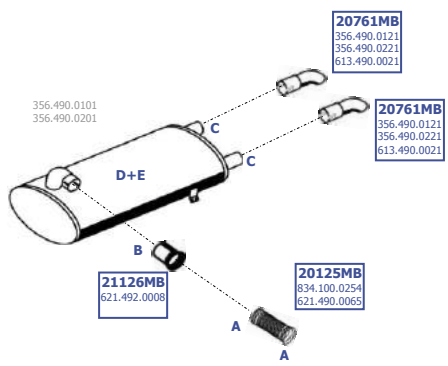

Suitable to:
MERCEDES

O 404

EURO 2

09/1992 - 10/1999

4X2

WB – 2600, 4585, 5245, 5250, 6250

Eng. OM401 LA
6 cyl. 9,6 ltr.
151 KW / 205 HP
165 KW / 224 HP
200 KW / 272 HP
213 KW / 290 HP

Eng. OM441 LA
6 cyl. 11,0 ltr.
250 KW / 340 HP

LHD

Baumuster	Baumuster
356.030	356.385
356.100	356.395
356.103	614.115
356.105	614.313
356.110	614.315
356.113	614.315
356.115	614.345
356.120	
356.123	
356.125	
356.130	
356.133	
356.135	
356.140	
356.143	
356.145	
356.150	
356.153	
356.155	
356.160	
356.163	
356.165	
356.170	
356.173	
356.175	
356.303	
356.305	
356.313	
356.315	
356.323	
356.325	
356.333	
356.335	
356.343	
356.345	
356.353	
356.355	
356.363	
356.365	
356.373	
356.375	

MB-1130375