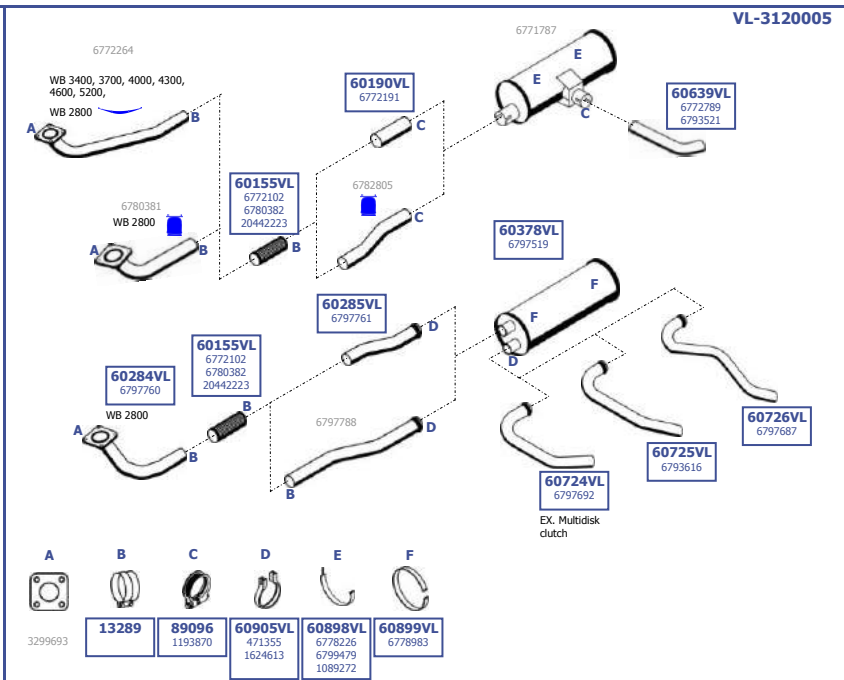

Suitable to:
VOLVO

FL 6

EURO 0/1

1985 - 1995

FL608
FL609
FL610
FL611

CH No. 400000 - 495167
CH No. B100000 - B166079 (Built in Belgium)

Eng. TD61
6 cyl. 5,5 ltr
108 KW / 147 HP
112 KW / 152 HP
126 KW / 171 HP
132 KW / 180 HP

LHD / RHD