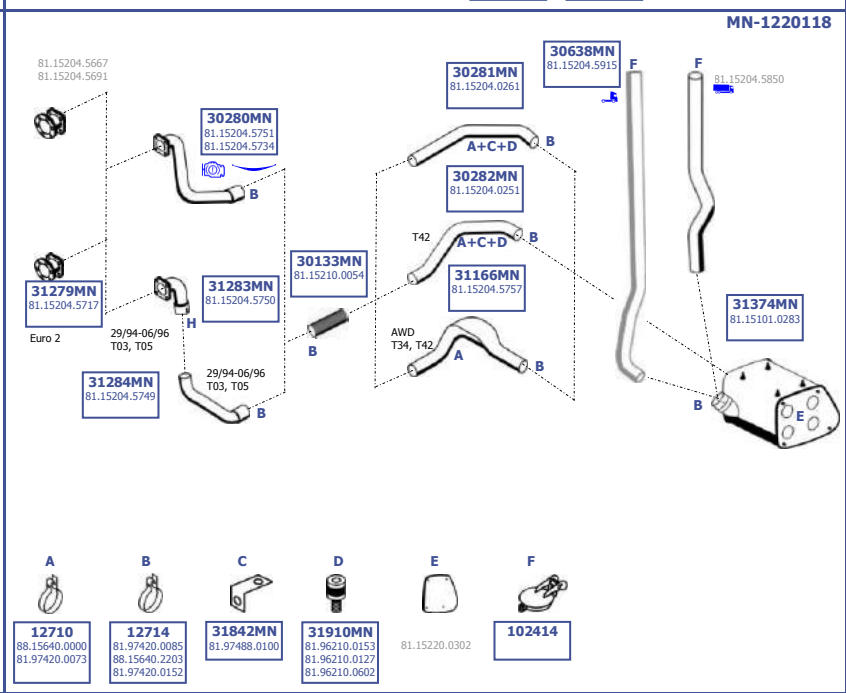

Suitable to:
MAN

F2000

EURO 1/2

1994 - 2000

6X2/2

T05	23,24,27 t	17/94-01/00

Eng. D2865 LF
5 cyl.
198 KW / 269 HP
213 KW / 290 HP
235 KW / 320 HP
250 KW / 340 HP
LHD