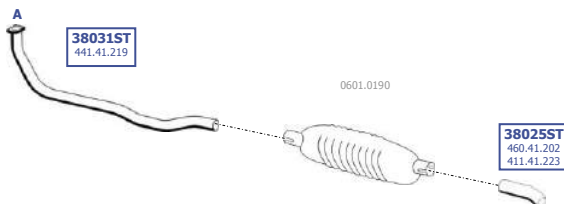

Suitable to:

STAR

200 SW400

1975 - 1994

4X2

WB 3400

Eng. Andoria/Leyland
SW400
6 cyl. 6,5 ltr.
92 KW / 125 HP

LHD

ST-1120007

Suitable to:

STAR

244

1975 - 2000

4X4

Eng. S359/S359M
6 cyl. 6,8 ltr.
110 KW / 150 HP

LHD

ST-1120008

38800ST
411.77.034