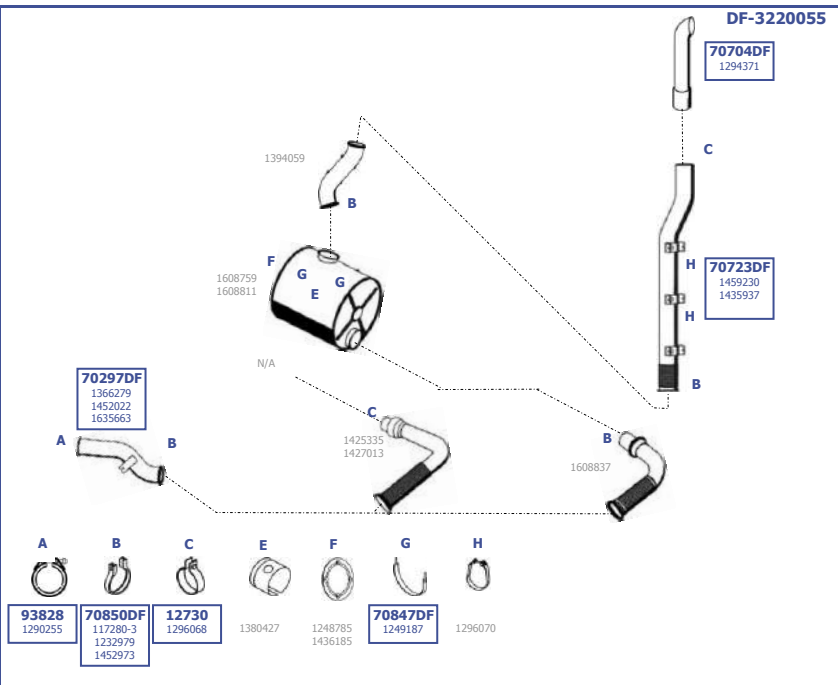

Suitable to:
DAF

CF 75

EURO 3

01/2001 - 04/2006

6X2
FAG 75.310Q

Eng. PE 228C / PR228C
9,2 ltr. 6 cyl
228 KW / 310 HP

LHD / RHD

Suitable to:
DAF

CF 75

EURO 3

01/2001 - 04/2006

8X4
FAD 75.250Q / 75.360Q

Eng. PE 183C / PR183S
PE 265C / PR 265S
9,2 ltr. 6 cyl
183 KW / 249 HP
265 KW / 360 HP

LHD / RHD