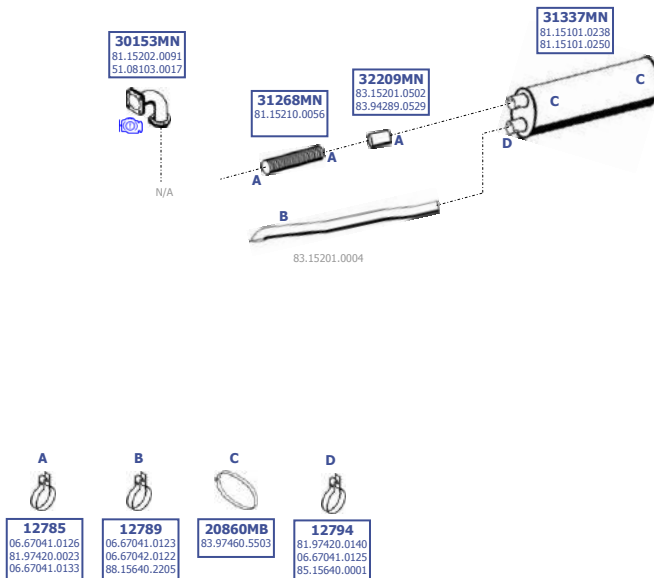

Suitable to:
MAN

A60 18.XX0
HOCL

EURO 1

1993 -

4X2

A60
18.220 HOCL - SKD (SL)
18.230 HOCL - SKD (SL)
18.250 HOCL - SKD (SL)

Manual

Eng. D0836 LOH
6 cyl. 7,0 ltr.
162 KW / 220 HP
169 KW / 230 HP
184 KW / 250 HP

RHD

MN-213027

Suitable to:
MAN

A60 18.XX0
HOCL

EURO 2

1996 -

4X2

A60
18.220 HOCL - SKD (SL)
18.230 HOCL - SKD (SL)
18.250 HOCL - SKD (SL)

Manual, Auto

Eng. D0836 LOH
6 cyl. 7,0 ltr.
162 KW / 220 HP
169 KW / 230 HP
184 KW / 250 HP

RHD

MN-213028