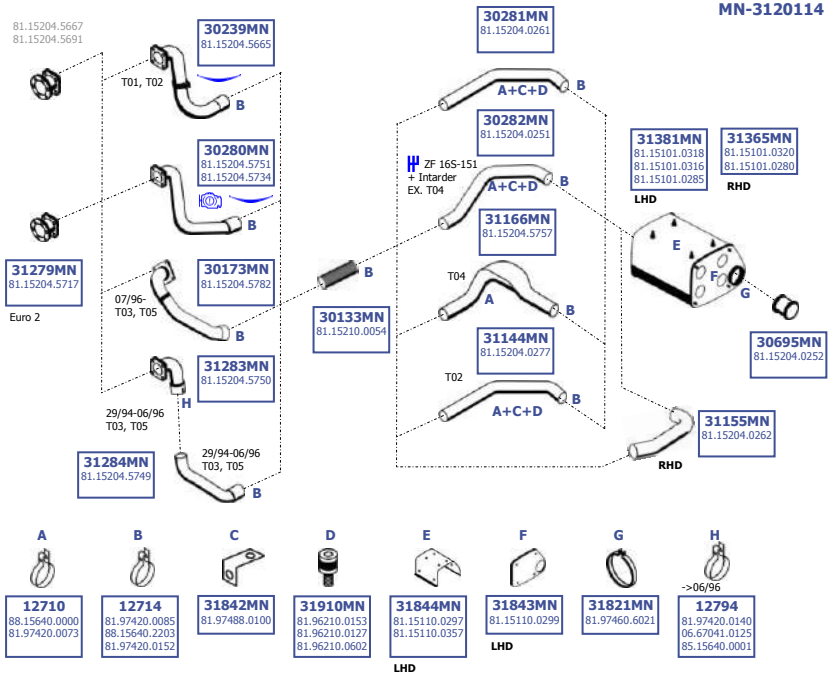

Suitable to:
MAN

F2000

EURO 1/2

1994 - 2000

6X2/2
4X2 4X4

T01 18-19t 13/94-34/99
T02 18-19t 13/94-01/00
T03 18-19t 15/94-01/00
T04 19-21t 33/94-01/00
T05 23,24,27t 17/94-01/00

Eng. D2865 LF
5 cyl.
198 KW / 269 HP
213 KW / 290 HP
235 KW / 320 HP
250 KW / 340 HP

LHD / RHD

MN-3120114