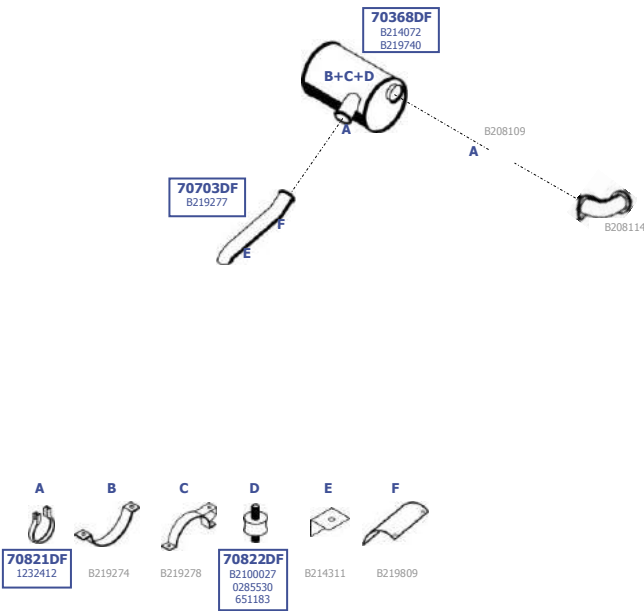

Suitable to:
BOVA

FUTURA

EURO 2

1994 -

4X2

FLD

Eng. DAF XE340C
13 ltr. 6 cyl.
256 KW / 340 HP

LHD / RHD

BO-3130005

Suitable to:
BOVA

FUTURA

EURO 3

4x2

Eng. - DKV 1160
11,6 ltr. 6 cyl.
211 KW / 280 HP

Eng. - DKT 1160
11,6 ltr. 6 cyl.
213 KW / 290 HP

LHD / RHD

BO-3130006