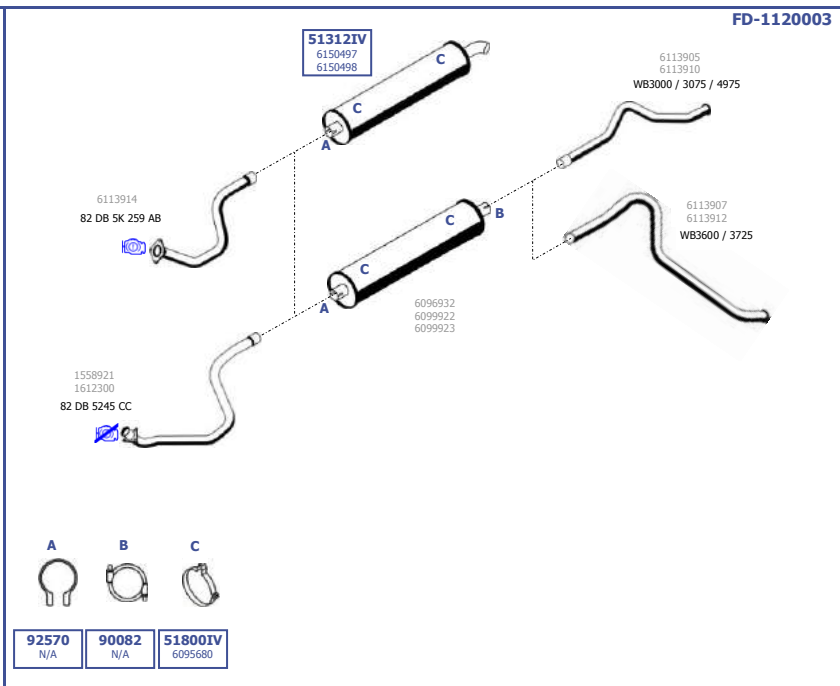

Suitable to:
FORD

CARGO

1981 -

611, 711, 811, 911, 1011

Eng. Cummins 365
6000CCW
6 cyl.

613, 713, 813, 913,
1013, 1213, 1513

Eng. Cummins 380
6200CCW
6 cyl.

LHD