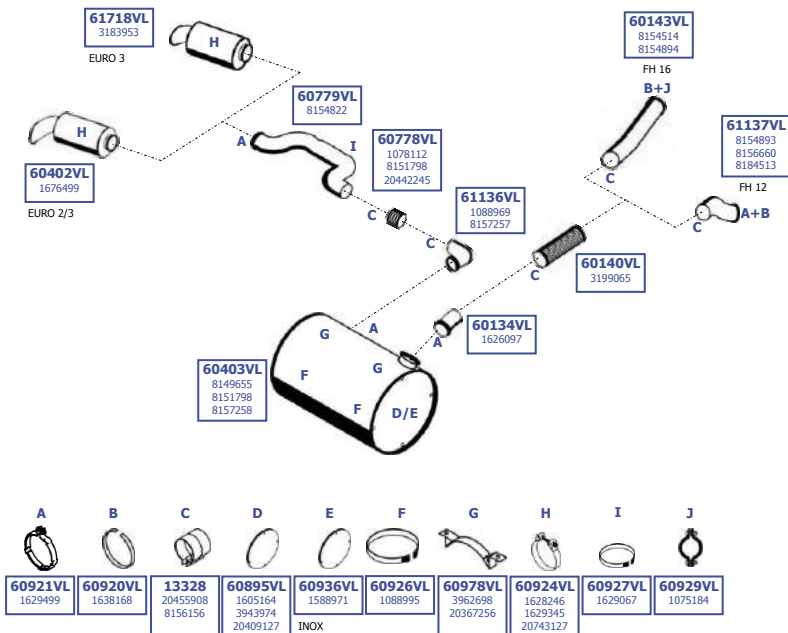

Suitable to:
VOLVO

FH

EURO 3
09/2000 - 2005

8X2 8X4

FH 12
FH 16

Eng. D12D
6 cyl. 12,1 ltr.
250 KW / 340 HP
279 KW / 380 HP
309 KW / 420 HP
338 KW / 460 HP

Eng. D13A
6 cyl. 12,8 ltr.
294 KW / 400 HP
324 KW / 440 HP
353 KW / 480 HP
382 KW / 520 HP

Eng. D16C
6 cyl. 16,1 ltr.
404 KW / 549 HP
449 KW / 610 HP
LHD

VL-1120080