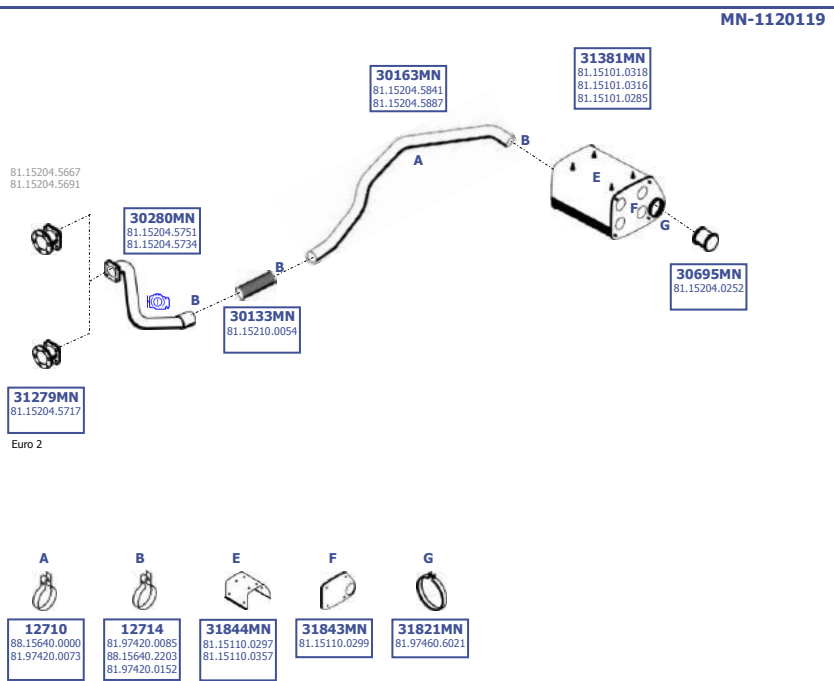

Suitable to:
MAN

F2000

EURO 1/2

1995 - 2000

8X4
T15 32,35t 18/95-01/00
T16 32,37,41t 19/95-01/00

Eng. D2865 LF
5 cyl.
213 KW / 290 HP
250 KW / 340 HP

LHD