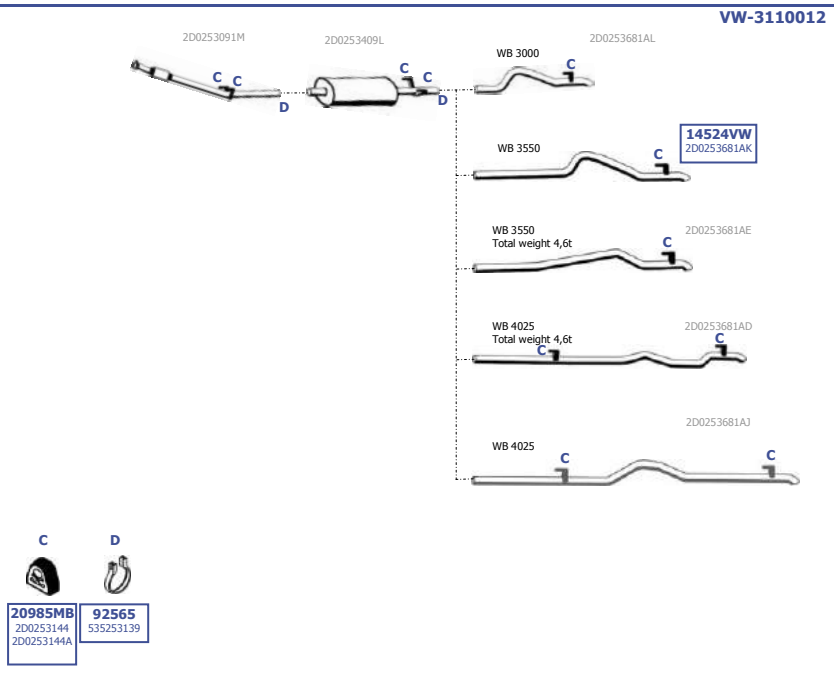

Our spare parts are not the originals but interchangeable with the originals ones. All original equipment manufacturer numbers, pictures and models used in this catalogue are for reference only. Our products bear our trade - mark.