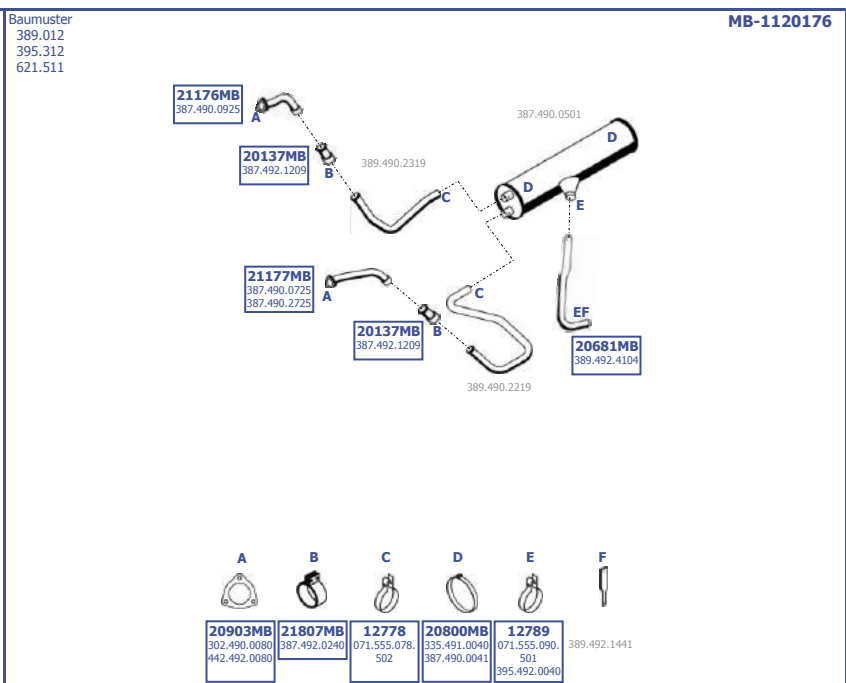

Suitable to:
MERCEDES

19-33 tons

CH No. 4.324.732 ->

2626
 2632
 3332

-> CH No. 5.040.486

1926 S/1932 S/1928 LS
WB 3200

LHD

Suitable to:
MERCEDES

19-33 tons

CH No. 4.324.732 ->

2626
 2632
 3332

1926 S/1932 S
WB 3200

LHD