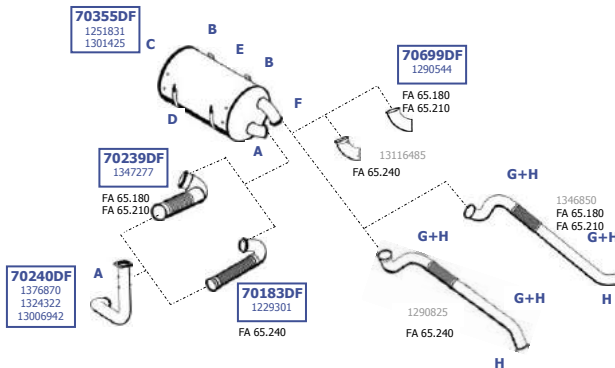

Suitable to:
DAF

65 CF

EURO 2

1996 - 2000

4X2

FA 65.180
FA 65.210
FA 65.240

Eng.

LHD / RHD

DF-3120039

Suitable to:
DAF

65 CF

EURO 2 / 3

1996 - 2000

4X2

FA 65.250

Eng.

RHD

DF-2120040