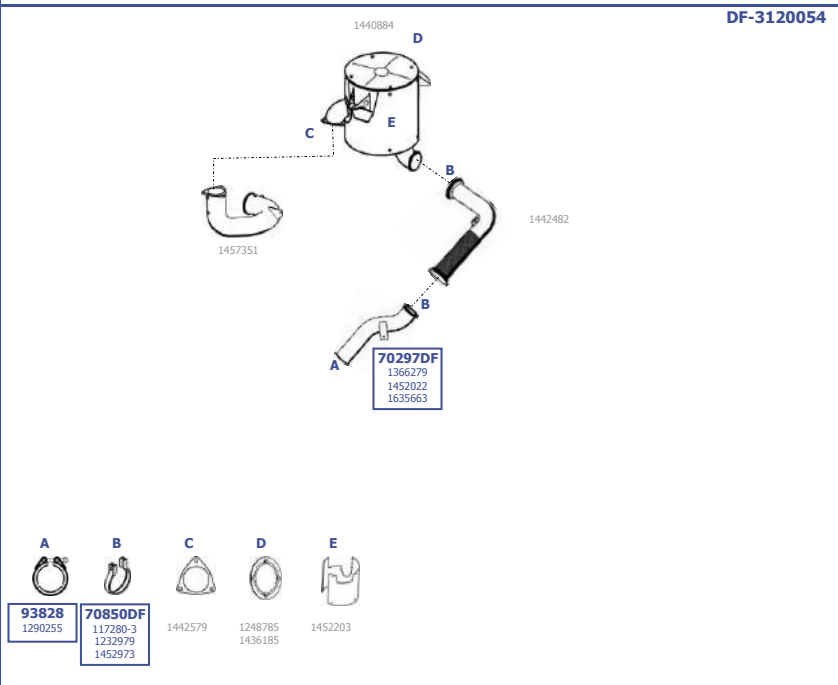

Our spare parts are not the originals but interchangeable with the originals ones. All original equipment manufacturer' numbers, pictures and models used in this catalogue are for reference only. Our products bear our trade - mark.