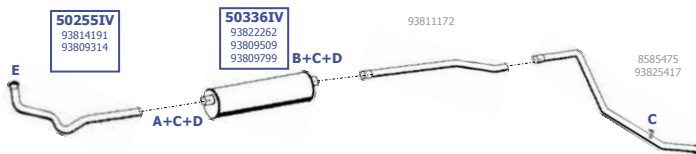

Suitable to:
IVECO

Daily

- 1990

4X2

Turbo Restyling

35.10
45.10
49.10

Eng.

RHD

IV-2110003