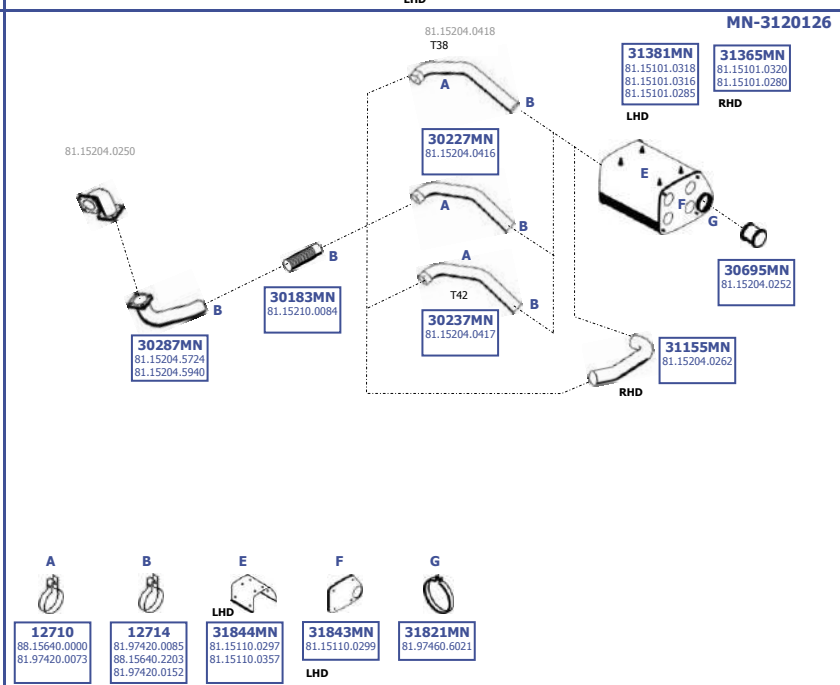

Suitable to:
MAN
F2000
EURO 2/3
21/1999 - 2005

4X4 6X2/4 6X6
T34 18t 33/94-07/05
T38 26t 30/94-07/05
T42 26,33t 36/94-07/05

Eng. D2866 LF
6 cyl.
272 KW / 370 HP
294 KW / 400 HP
309 KW / 420 HP

Eng. D2876 LF
6 cyl.
328 KW / 460 HP

LHD / RHD