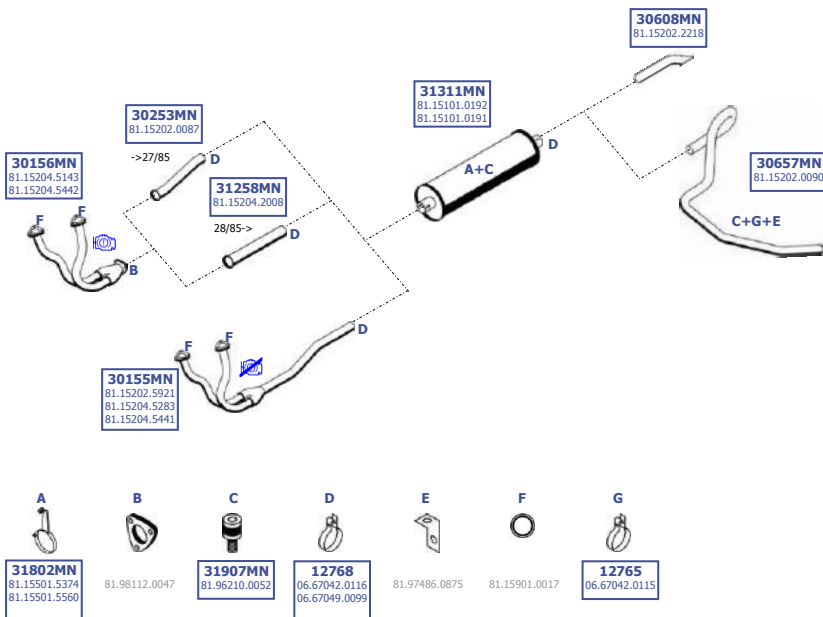

Suitable to:
MAN

G

30/1978 – 31/1988

4X2

561

8.136 F/FR
9.136 F/FR

Eng. 0226 MF
6 cyl. 5,7 ltr.
100 KW / 136 HP

LHD

MN-1120002