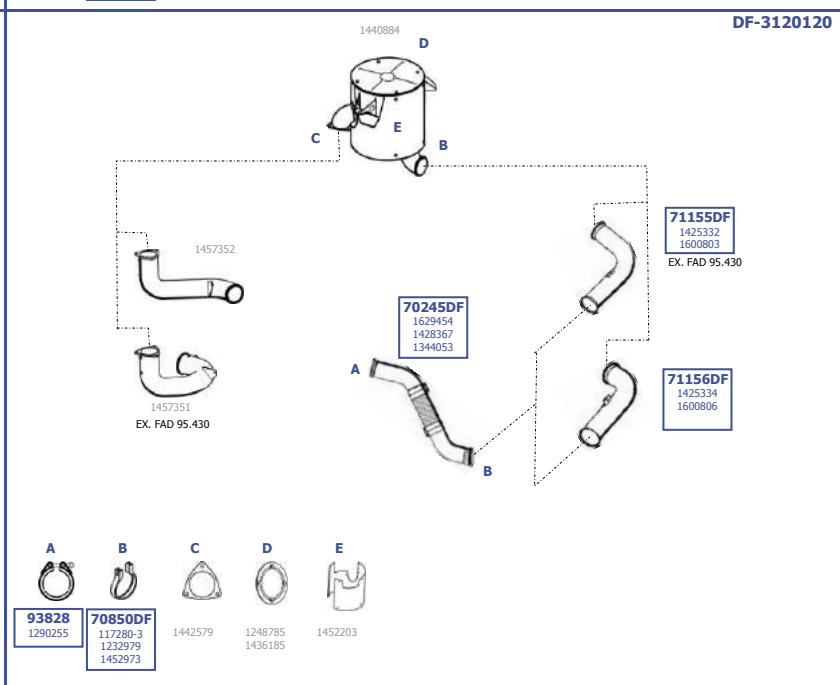

Our spare parts are not the originals but interchangeable with the originals ones. All original equipment manufacturer numbers, pictures and models used in this catalogue are for reference only.
Our products bear our trade - mark.