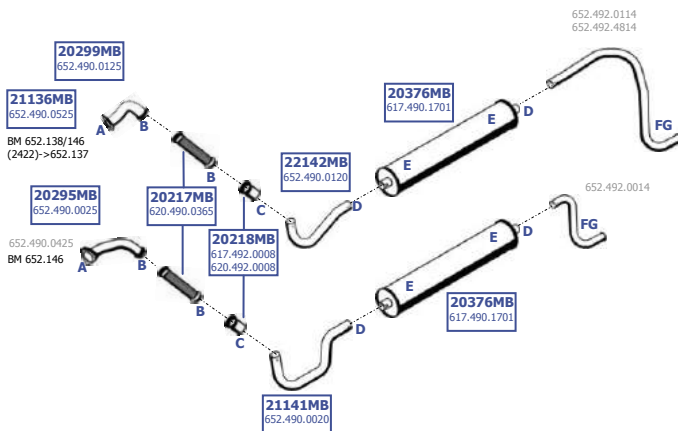

Suitable to:
MERCEDES

17-24 tons

1722
WB 3600
2422
WB 3200, 3600

1722 K
WB 3900
1726 K
WB 3600

LHD

Baumuster
652.136
652.137
652.138
652.146

MB-1120152