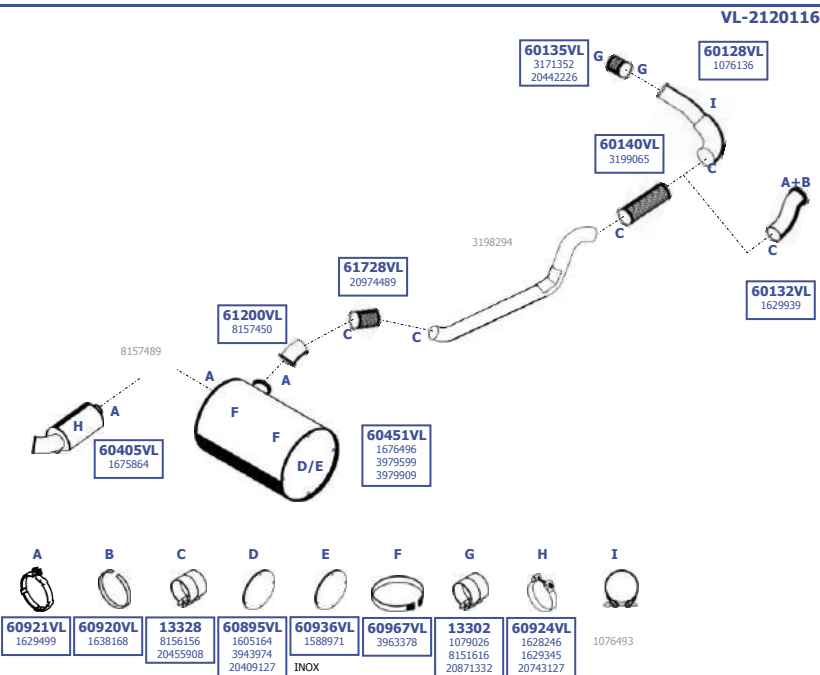

Suitable to:
VOLVO

FM

EURO 2/3

08/1998 – 12/2001

8X2 8X4

FM 7
FM 10
FM 12

Eng. D7C
7,3 ltr.
184 KW / 250 HP
213 KW / 290 HP

Eng. D10B
9,6 ltr.
235 KW / 320 HP
265 KW / 360 HP

Eng. D12C
12,1 ltr.
250 KW / 340 HP
279 KW / 379 HP
309 KW / 420 HP

RHD