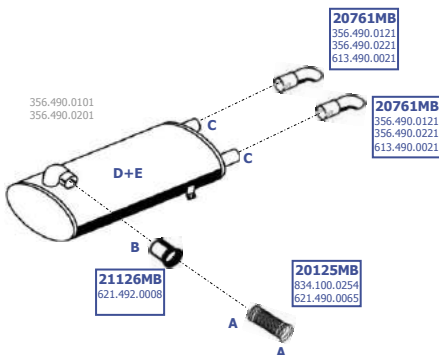

Suitable to:
MERCEDES

Baumuster
613.355
613.385

MB-1130373

O 350

EURO 2

1995 -

4X2
Tourismo

Eng. OM441 LA
6 cyl. 12,0 ltr.
250 KW / 340 HP

LHD