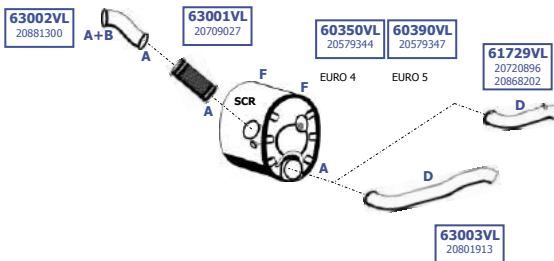

Suitable to:

VOLVO

VL-3120129

FM

EURO 4/5

09/2005 –

4X2 6X2 6X2/2 6X2/4
6X4

FM 9
FM 11
FM 13

Eng. D9B
6 cyl. 9,4 ltr.
221 KW / 300 HP
250 KW / 340 HP
279 KW / 380 HP

Eng. D11B
6 cyl. 10,8 ltr.
287 KW / 390 HP
316 KW / 430 HP

Eng. D13A
6 cyl. 12,8 ltr.
264 KW / 360 HP
294 KW / 400 HP
324 KW / 440 HP
353 KW / 480 HP

LHD / RHD