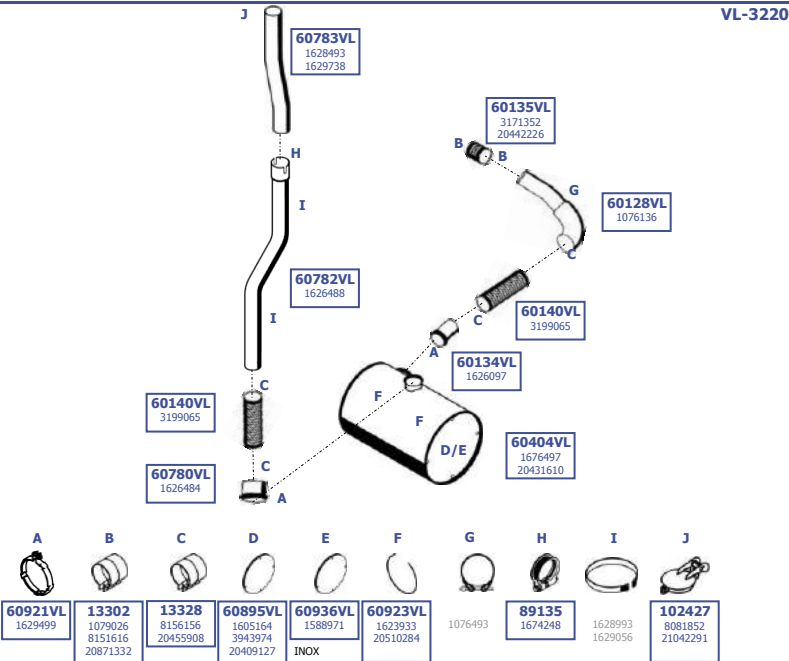

Eng. D10B  
9,6 ltr.  
235 KW / 320 HP  
265 KW / 360 HP

LHD / RHD

VL-3220112

Our spare parts are not the originals but interchangeable with the originals ones. All original equipment manufacturer numbers, pictures and models used in this catalogue are for reference only. Our products bear our trade - mark.