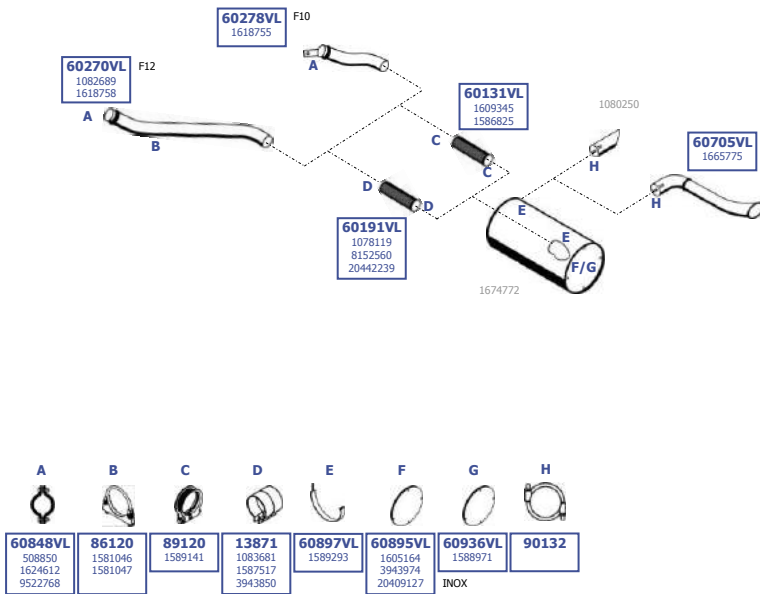

Suitable to:
VOLVO

F 10/F 12

EURO 0

10/1987 - 12/1994

CH No. 314000 -> (80dB)

F 10
F 12

Eng. TD102
Eng. TD122

LHD

VL-1120064