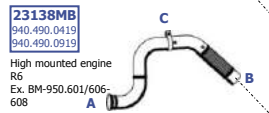

23138MB
940.490.0419
940.490.0919

High mounted engine
R6
Ex. BM-950.601/606-608