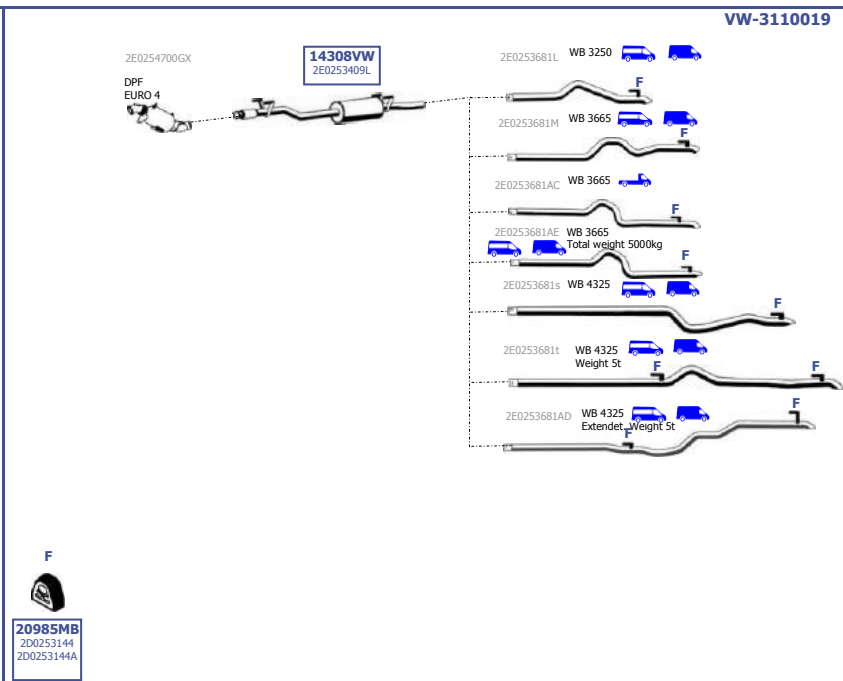

Suitable to:
VW

CRAFTER

EURO 4

04/2006 -

4X2

Eng. BJL
5 cyl. 2,5 ltr (TDI)
100 KW / 136 HP

LHD / RHD