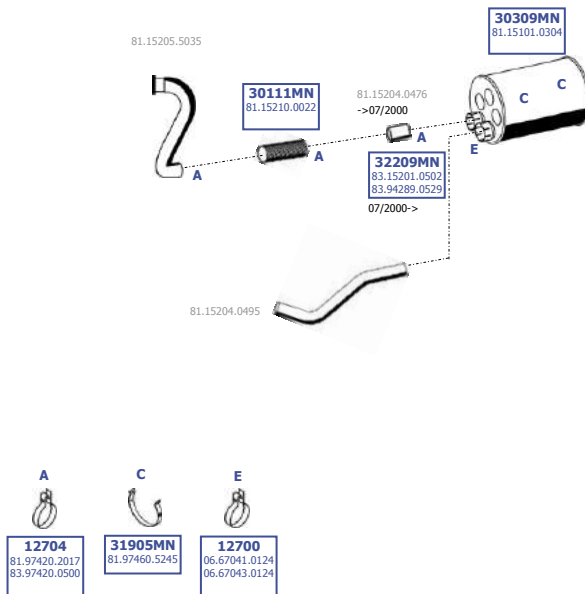

Suitable to:
MAN

**Chassis A66
14.XX0**

EURO 2/3
01/1998 -
 4X2
A66
14.220
 AUTO
Eng. D0826 LOH 03/15/19
6 cyl. 7,0 ltr.
162 KW / 220 HP

LHD / RHD

MN-3130228

Suitable to:
MAN

**Chassis A76
12.XX0**

EURO 3
15/1999 -
 4X2
A76
12.220 HOCL/R-NL
 AUTO
Eng. D0826 LOH
6 cyl. 7,0 ltr.
162 KW / 220 HP

LHD / RHD

MN-3130229