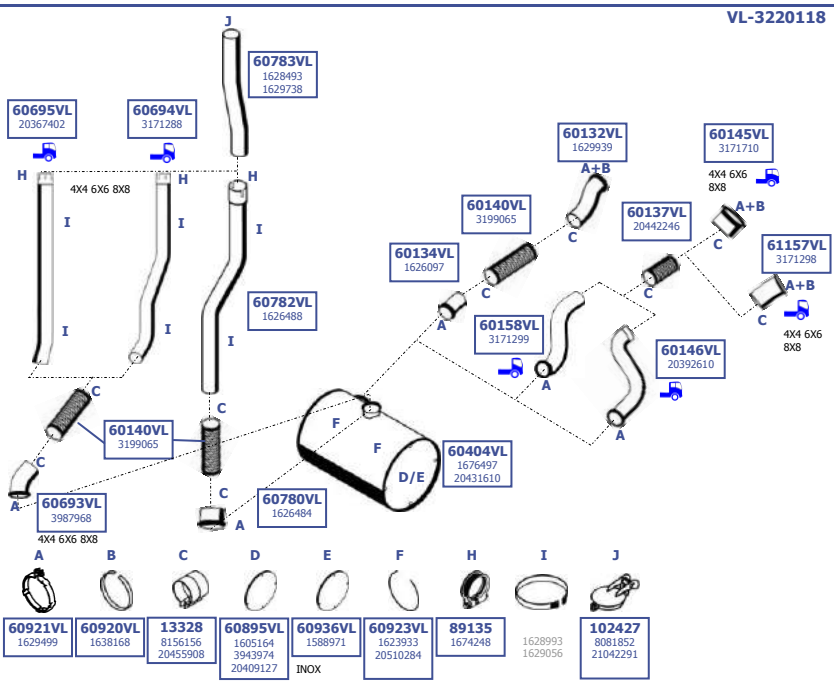

Eng. D12C  
12,1 ltr.  
250 KW / 340 HP  
279 KW / 379 HP  
309 KW / 420 HP

**LHD / RHD**

Our spare parts are not the originals but interchangeable with the originals ones. All original equipment manufacturer numbers, pictures and models used in this catalogue are for reference only. Our products bear our trade - mark.