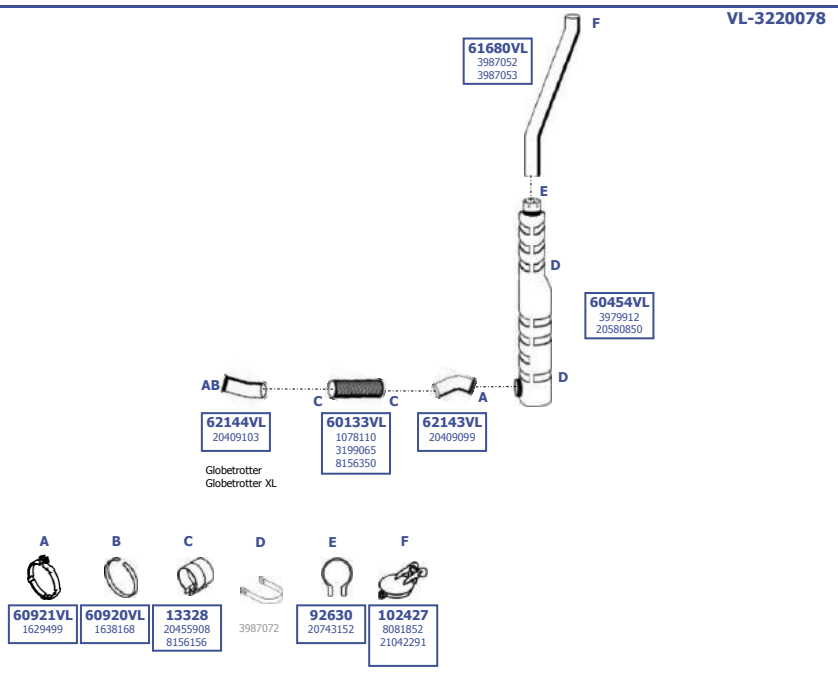

Suitable to:
VOLVO

FH

EURO 3

09/2000 - 2005

4X2 6X2 6X4

Eng. D13A
6 cyl. 12,8 ltr.
294 KW / 400 HP
324 KW / 440 HP
353 KW / 480 HP
382 KW / 520 HP

LHD / RHD

Suitable to:
VOLVO

FH

EURO 3

09/2000 - 2005

8X2 8X4

FH 13 FAA20

Eng. D12D
6 cyl. 12,1 ltr.
250 KW / 340 HP
279 KW / 380 HP
309 KW / 420 HP
338 KW / 460 HP

Eng. D13A
6 cyl. 12,8 ltr.
294 KW / 400 HP
324 KW / 440 HP
353 KW / 480 HP
382 KW / 520 HP

Eng. D16C
6 cyl. 16,1 ltr.
404 KW / 549 HP
449 KW / 610 HP

LHD