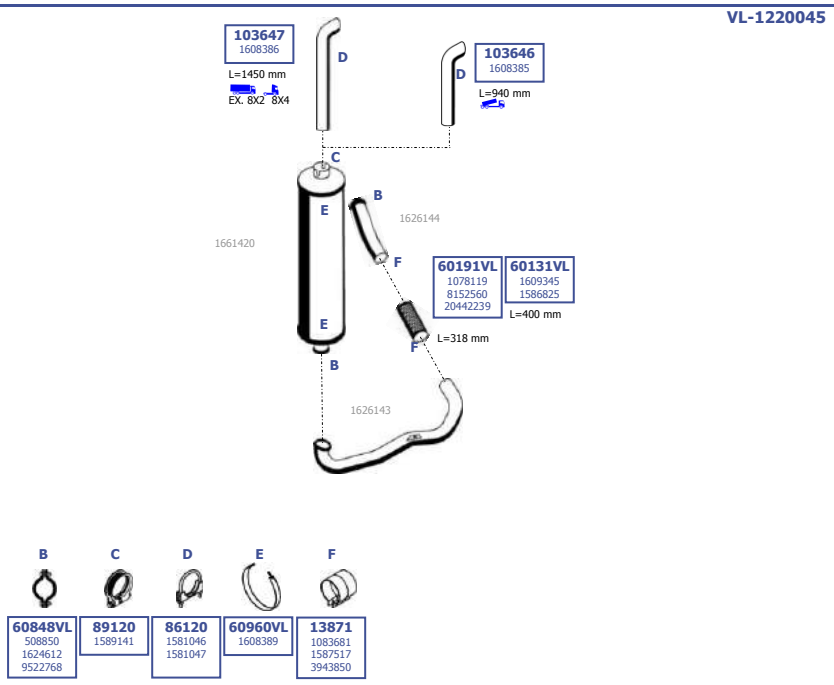

Suitable to:
VOLVO

FL 10

EURO 0

1985 - 1991

FL 10

CH No. 338171 ->

Eng. TD101/102/103
9,6 ltr.
202 KW / 275 HP
209 KW / 284 HP
228 KW / 310 HP
235 KW / 320 HP

LHD