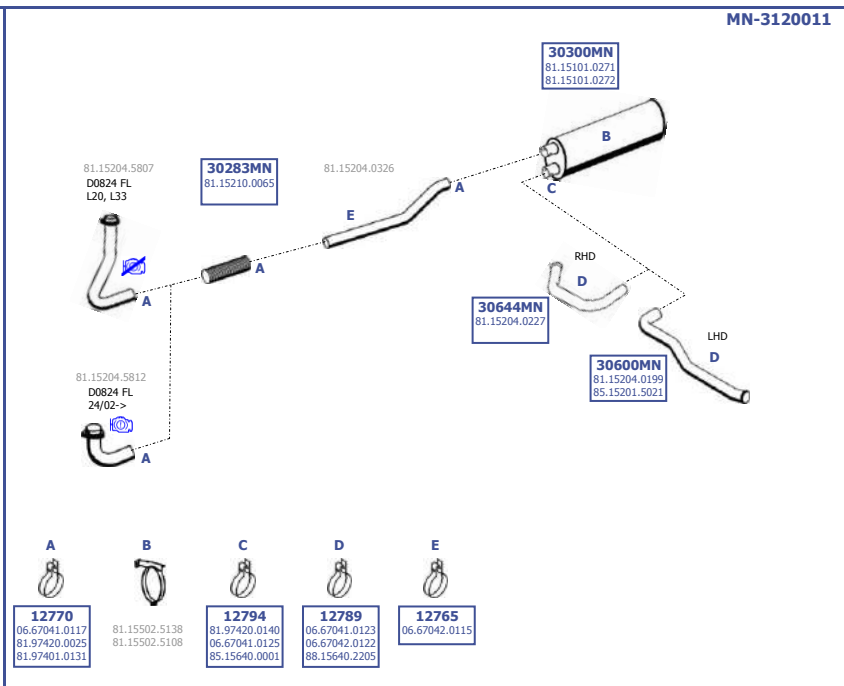

Suitable to:
MAN

L2000

EURO 1/2/3

1993 - 2006

4X2

L20 6-9t 05/93->
L24 8-10t 05/93-13/06
L33 6-9t 05/93->
L35 9-10t 07/93-13/06

Eng. D0824 FL
4 cyl. 4,6 ltr.
75 KW / 102 HP

Eng. D0824 LFL
4 cyl. 4,6 ltr.
81 KW / 110 HP
114 KW / 155 HP
118 KW / 160 HP

LHD / RHD

Suitable to:
MAN

L2000

EURO 1/2/3

1993 - 2006

4X2

L20 6-9t 05/93->
WB 5500

Eng. D0824 FL
4 cyl. 4,6 ltr.
75 KW / 102 HP

Eng. D0834 LFL
4 cyl. 4,6 ltr.
103 KW / 140 HP
132 KW / 180 HP

LHD / RHD