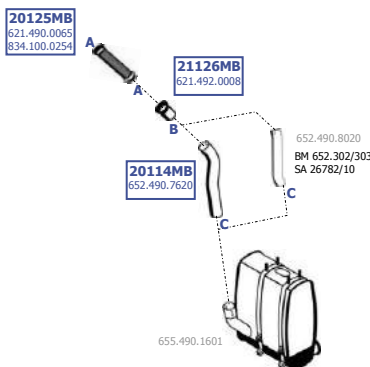

Suitable to:
MERCEDES

MK 14-25 tons

1988 -

1424/1424 L
1824
1827/1427 L
2433 L
2524/2524 L
2527/2527 L
2531/2531 L
2534/2534 L
3231 L
3234 L

1424 S/1424 LS
1427 S/1427 LS
1431 LS

1824 AK/1824 LAK
1827 AK
2524 AK
2527 AK

SPECIAL SYSTEM
Exhaust mounted
outside chassis frame

LHD

SA

MB-1120239