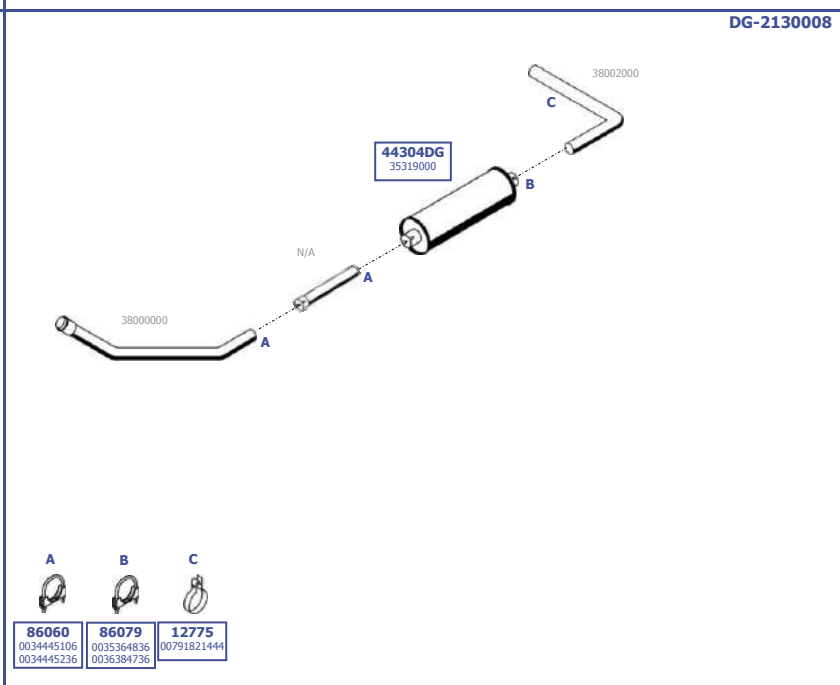

Our spare parts are not the originals but interchangeable with the originals ones. All original equipment manufacturer numbers, pictures and models used in this catalogue are for reference only. Our products bear our trade - mark.