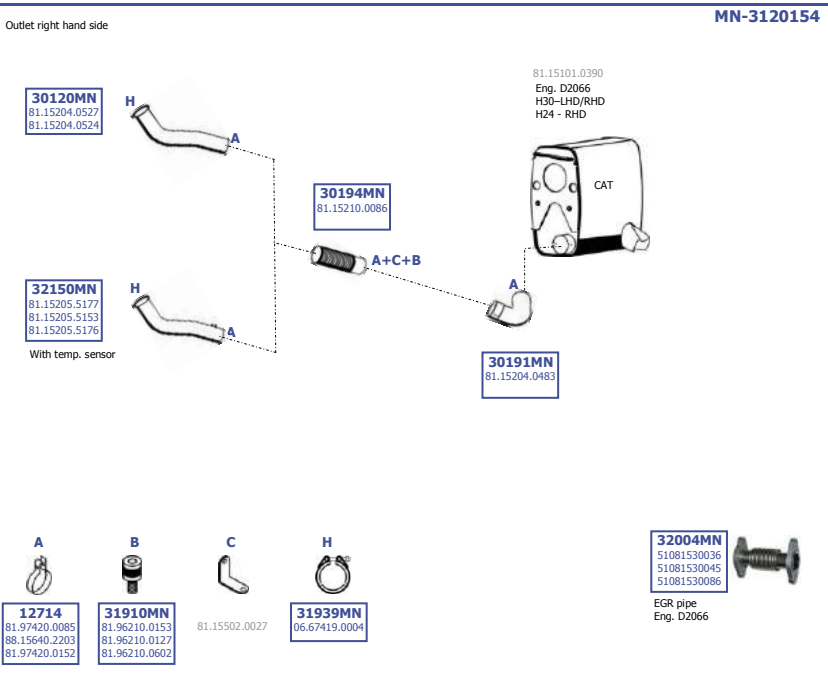

Suitable to:
MAN

TGA

EURO 4

01/2004 – 09/2009

6X2/2 6X2/4 6X4

H24, H30

Eng. D2066 LF
6 cyl 10,5 ltr.
228 KW / 310 HP
235 KW / 320 HP
257 KW / 350 HP
265 KW / 360 HP
294 KW / 400 HP
316 KW / 430 HP
324 KW / 440 HP

LHD / RHD

Suitable to:
MAN

TGA

EURO 4

03/2004 – 23/2008

6X2/4

H99

Eng. D2066 LF
6 cyl 10,5 ltr.
228 KW / 310 HP
257 KW / 350 HP
287 KW / 390 HP
316 KW / 430 HP

LHD / RHD