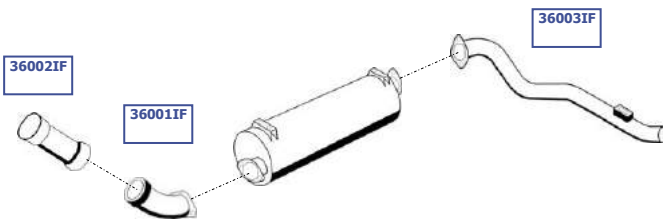

Suitable to:
IFA

L60

1987 - 1990

4X4

Eng. 6 VD 13,5 / 12 SRF
6 cyl. 9,2 ltr.
/180 HP

LHD

IF-1120001

Suitable to:
IFA

L60

LHD

IF-1120002