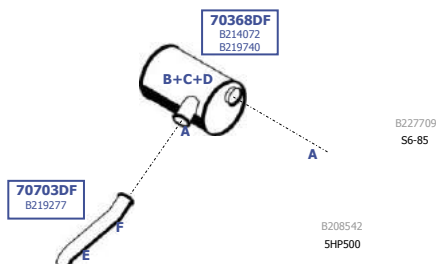

Our spare parts are not the originals but interchangeable with the originals ones. All original equipment manufacturer numbers, pictures and models used in this catalogue are for reference only. Our products bear our trade - mark.