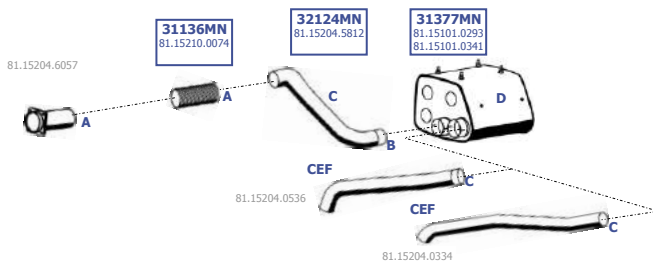

4X2

R33  
18.260 HOCL/R  
18.410 HOCL/R  
18.460 HOCL/R

Eng. D2866 LOH  
6 cyl. 12,0 ltr.  
191 KW / 260 HP  
301 KW / 410 HP

Eng. D2876 LOH  
6 cyl. 13,0 ltr.  
338 KW / 460 HP

LHD / RHD

MN-3130248

Suitable to:  
**MAN**