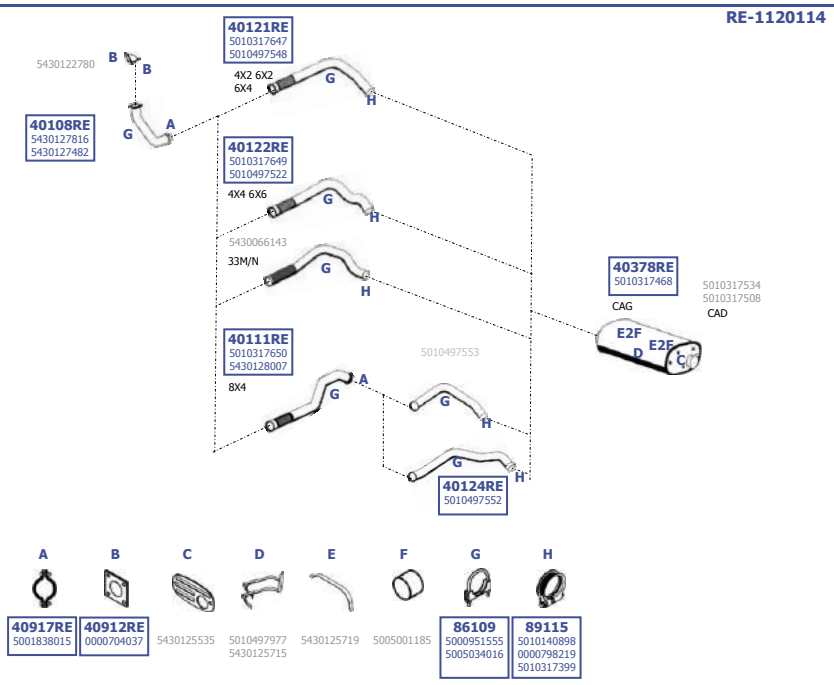

18, 26, 32t

CAG, CAD

Eng. MIDR 06.20.45  
9,8 ltr.

188 KW / 256 HP  
219 KW / 298 HP  
249 KW / 339 HP

Eng. MIDR 06.23.56  
11,1 ltr.

280 KW / 381 HP  
288 KW / 392 HP

**LHD**

Our spare parts are not the originals but interchangeable with the originals ones. All original equipment manufacturer numbers, pictures and models used in this catalogue are for reference only.  
Our products bear our trade - mark.