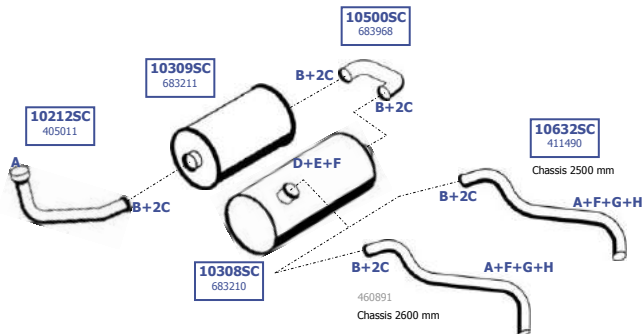

Eng. DSC 11  
6 cyl. 11,0 ltr.  
176 KW / 250 HP  
250 KW / 340 HP

CH No. 1820118 ->

**LHD**

**SC-1130079**

Suitable to:

**SCANIA**

**K 113**

EURO 2