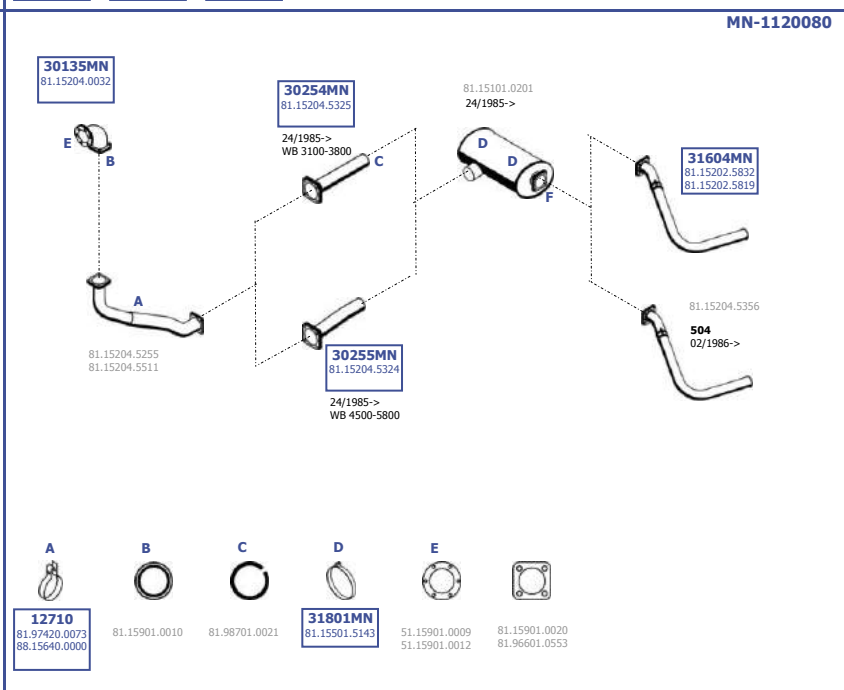

Suitable to:
MAN

503, 504, 624

07/1981 – 31/1989

16.281 F
16.291 F / FL
16.331 F / FL
16.361 F / FL
19.281 F
19.291 F / FL
19.331 F / FL
19.361 F / FL

Eng.

LHD