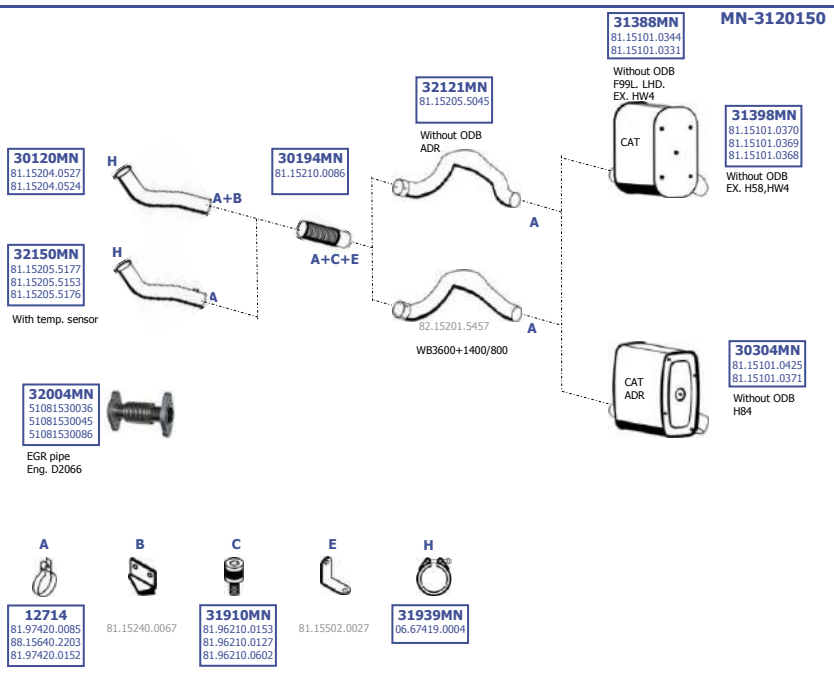

Suitable to:
MAN

TGA

EURO 4

02/2004 -

4X4 6X4 6X6
H52, H56, H58, H80, H82,
H84, HW4

Eng. D2066 LF
6 cyl 10,5 ltr.
235 KW / 320 HP
265 KW / 360 HP
294 KW / 400 HP
324 KW / 440 HP

Eng. D2676 LF
6 cyl. 12,4 ltr.
353 KW / 480 HP

LHD / RHD

Suitable to:
MAN

TGA

EURO 4

08/2007 -

4X4
H80

Eng. D2066 LF
6 cyl 10,5 ltr.
235 KW / 320 HP
265 KW / 360 HP
294 KW / 400 HP
324 KW / 440 HP

Exhaust system behind
battery

LHD / RHD