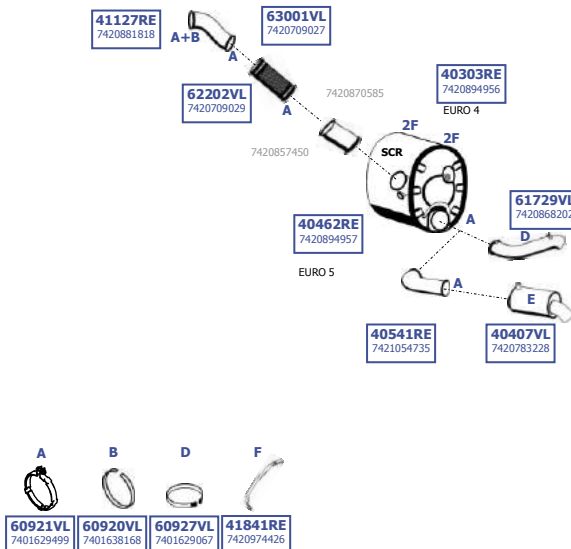

Suitable to:

**RENAULT**

**KERAX**

EURO 4/5

10/2005 -

4X2 4X4 6X4 6X6

34FF/NF/SF/TF  
34MF/XF/YF/ZF  
18, 26t

370.18/26