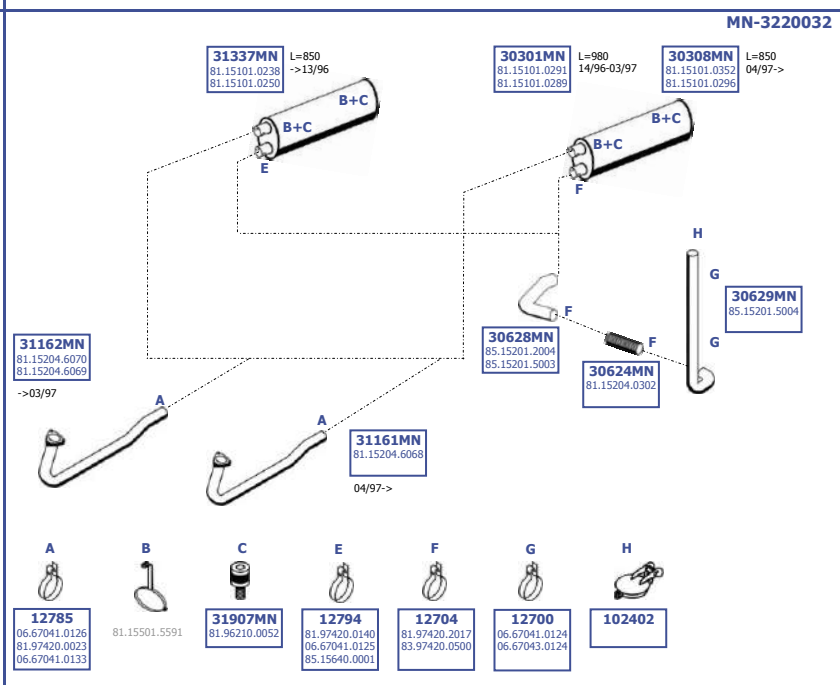

Suitable to:
MAN

M2000L

EURO 2/3

1995 - 2005

4X2
L71 11-12t 17/95-L
L73 11-12t 20/95-LL
L75 12-14t 22/95-L
L77 12-14t 22/95-LL
L79 12-14t 04/96-LLL

Eng. D0826 LFL
6 cyl. 6,9 ltr.
162 KW / 220 HP
191 KW / 260 HP

LHD / RHD