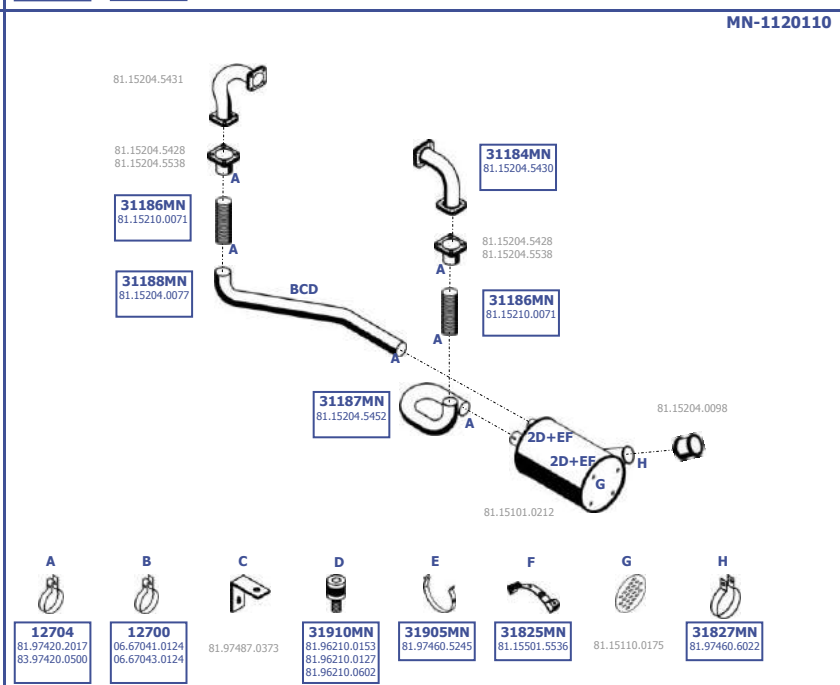

Suitable to:
MAN

F90

EURO 0

16/19t.
F01 85- F
F02 85- FL
F03 86- FLL

26t.
F18 13/91-01/92 FNL

Eng. D2840 V10 TURBO
10 cyl.
462 HP
500 HP

LHD