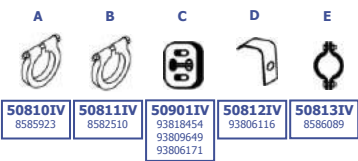

Suitable to:
IVECO

Daily

- 1990

4X2

Turbo Restyling

35.10
45.10
49.10

Eng.

RHD

IV-2110003