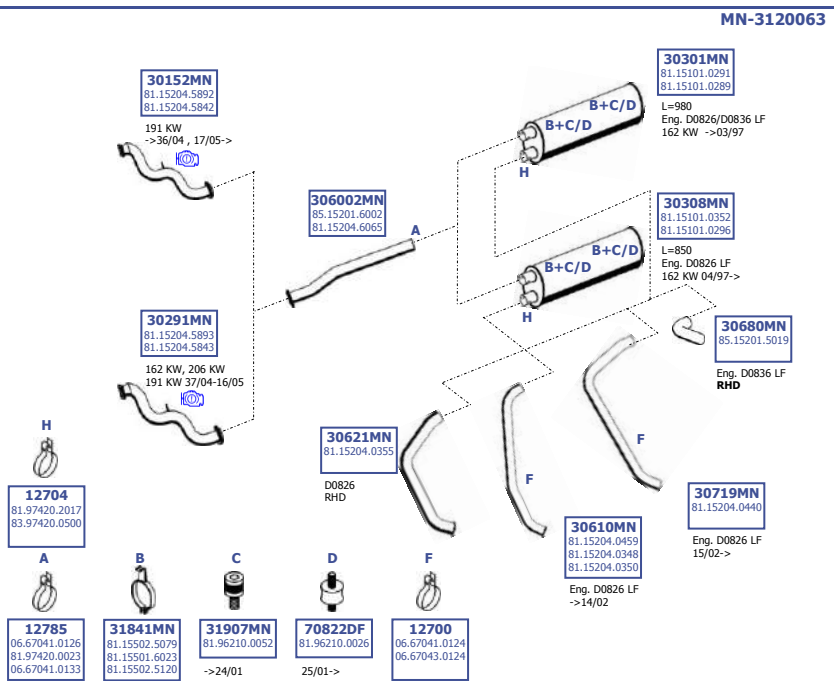

Suitable to:
MAN

M2000M

EURO 2/3

1995 - 2005

4X2 6X2
M33 12-14t 04/96-31/05
M40 18t 34/95-31/05
M43 25t 01/96-01/02

Eng. D0826 LF
6 cyl.
162 KW / 220 HP
191 KW / 260 HP

Eng. D0836 LF
6 cyl.
206 KW / 280 HP

LHD / RHD