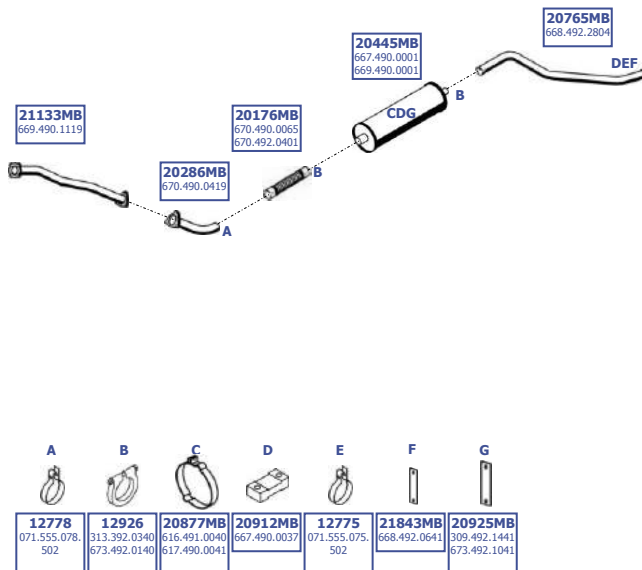

Suitable to:
MERCEDES

LK 6-9 tons

814 DA
WB 3150, 3700
LHD / RHD

Baumuster
670.411
670.412
670.464
670.465

MB-3120102