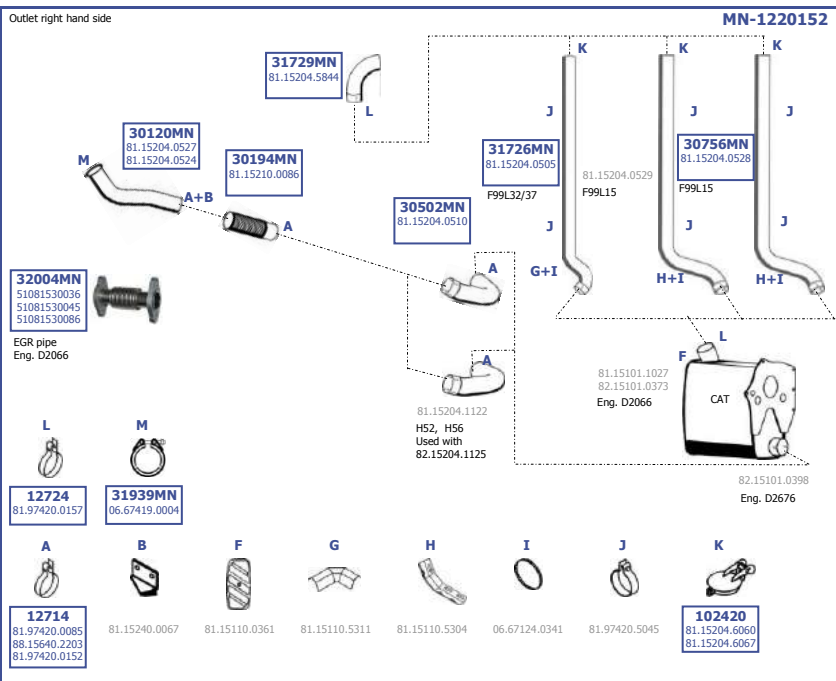

Suitable to:
MAN

TGA

EURO 4

01/2004 – 36/2008

4X4 6X4 6X6

H52, H56, H58, H80, H82, H84, HV5

Eng. D2066 LF
6 cyl. 10,5 ltr.
228 KW / 310 HP
235 KW / 320 HP
257 KW / 350 HP
265 KW / 360 HP
294 KW / 400 HP
316 KW / 430 HP
324 KW / 440 HP

Eng. D2676 LF
6 cyl. 12,4 ltr.
353 KW / 480 HP

LHD