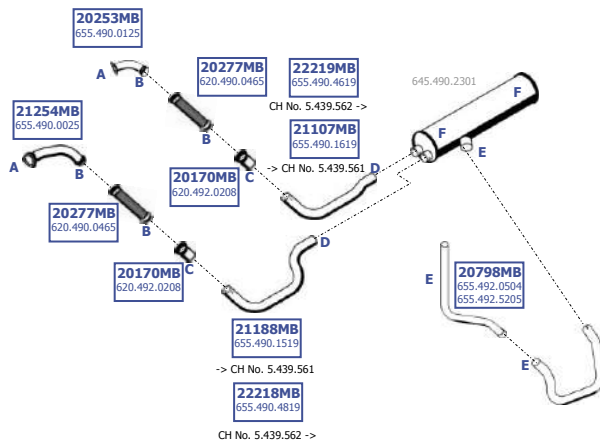

Suitable to:
MERCEDES

26-48 tons

2629 B
WB 3200

LHD / RHD

Baumuster
659.030

MB-3220238