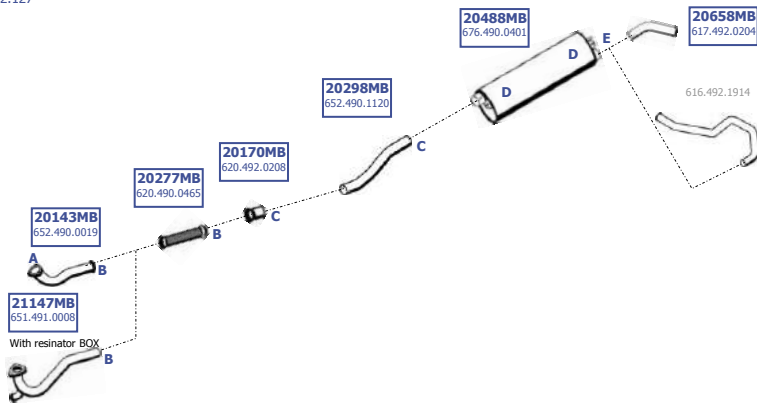

Suitable to:
MERCEDES

17-24 tons

1820 K

RHD

Baumuster
652.126
652.127

MB-2120154