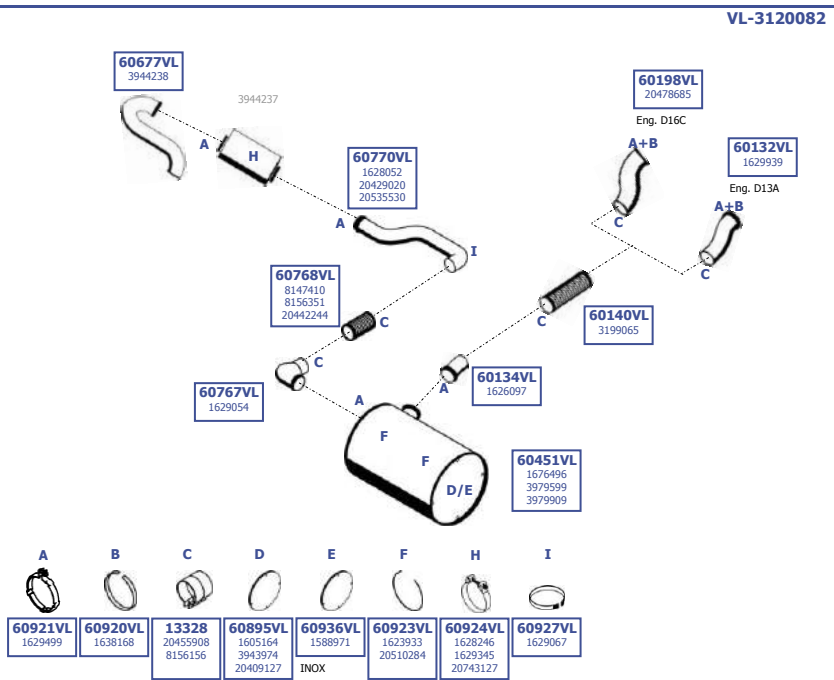

Suitable to:
VOLVO

FH

EURO 3

09/2000 - 2005

8X2 8X4

FH 13 FAA20
FH 16 FAA20

Eng. D13A
6 cyl. 12,8 ltr.
294 KW / 400 HP
324 KW / 440 HP
353 KW / 480 HP
382 KW / 520 HP

Eng. D16C
6 cyl. 16,1 ltr.
404 KW / 549 HP
449 KW / 610 HP

LHD / RHD