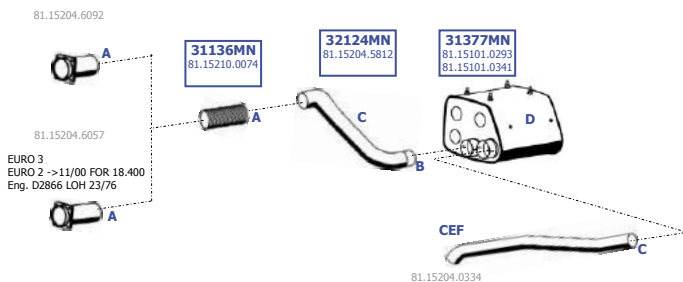

Suitable to:

MAN

MN-3130243

A54 24.XXX

EURO 2/3

03/1997 -

6X2

A54
24.350 HOCLN
24.400 HOCLN

Eng. D2866 LOH
6 cyl. 12,0 ltr.
257 KW / 350 HP
294 KW / 400 HP

LHD / RHD

Suitable to:

MAN

MN-3130244

A55 18.XXX

EURO 2/3

03/1995 -

4X2

A55
18.310 HOCL/R-SKD
18.350 HOCL/R-SKD
18.370 HOCL/R-SKD
18.400 HOCL/R-SKD
18.420 HOCL/R-SKD

Eng. D2866 LOH
6 cyl. 12,0 ltr.
228 KW / 310 HP
257 KW / 350 HP
272 KW / 370 HP
294 KW / 400 HP
309 KW / 420 HP

LHD / RHD