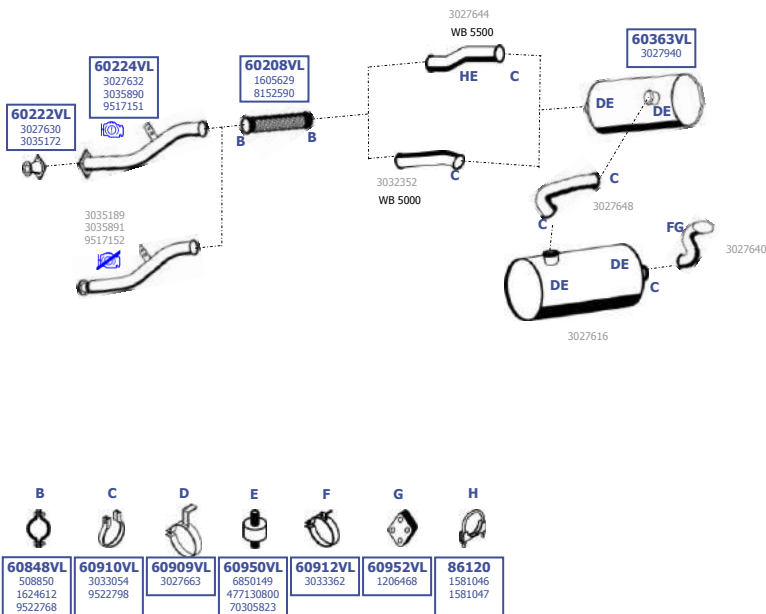

Suitable to:
VOLVO

**B9 M
B10 M**

1983 -

4X2

MARK II

WB 4600, 5000, 5500

CH No 20001 - 39999

Eng.

RHD

VL-2130149