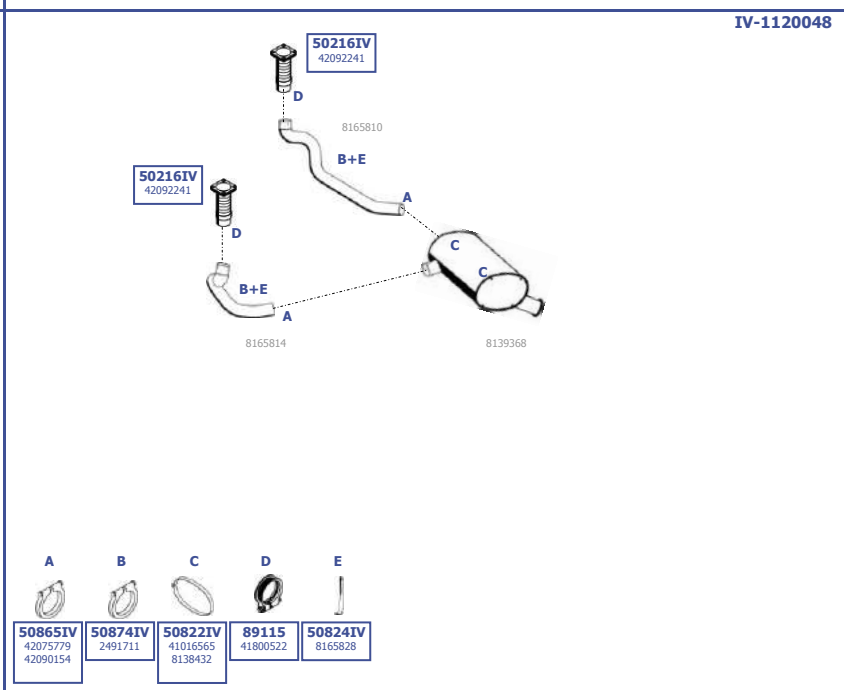

Our spare parts are not the originals but interchangeable with the originals ones. All original equipment manufacturer numbers, pictures and models used in this catalogue are for reference only. Our products bear our trade - mark.