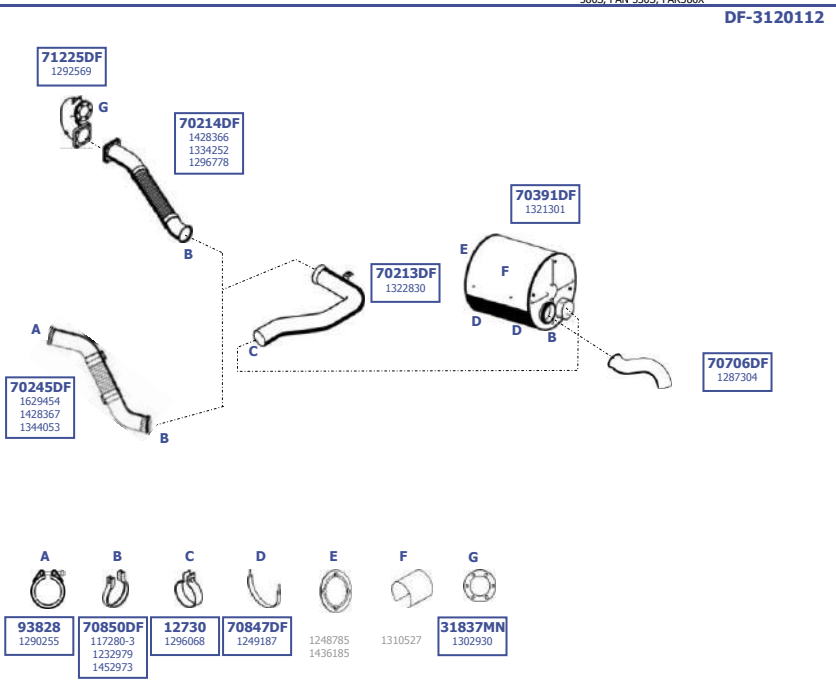

Our spare parts are not the originals but interchangeable with the originals ones. All original equipment manufacturer numbers, pictures and models used in this catalogue are for reference only. Our products bear our trade - mark.