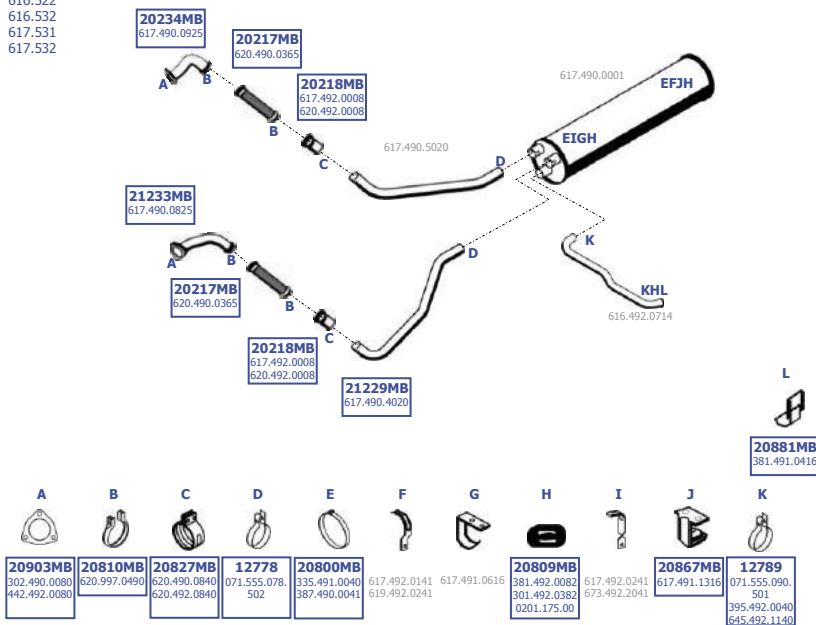

Suitable to:
MERCEDES

12-16 tons

->CH No. 5.193.594

1422 LS/1622 S
WB 3200, 3600
1425 S
WB 3600

LHD

Baumuster
616.521
616.522
616.532
617.531
617.532

MB-1120065