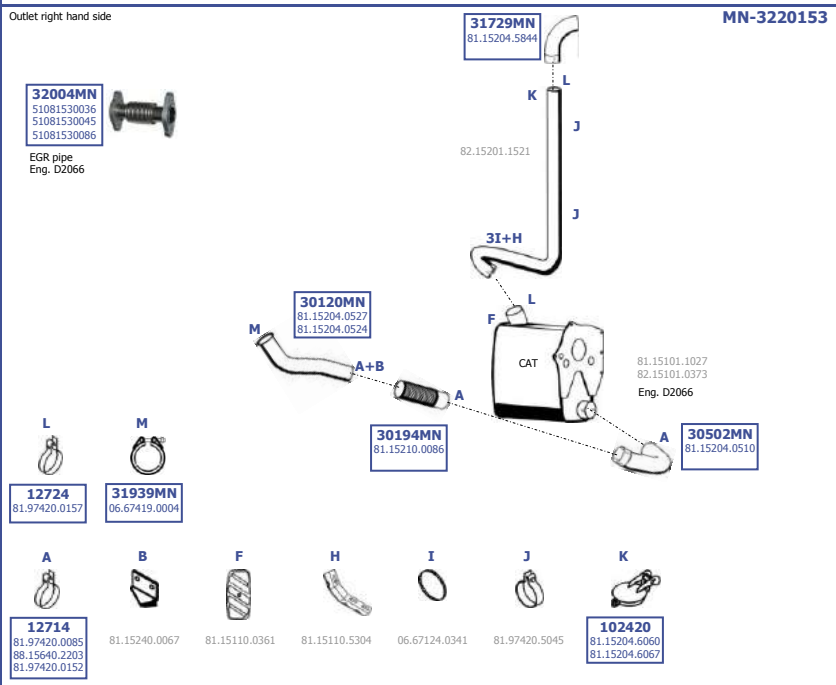

Suitable to:
MAN

TGA

EURO 4

01/2004 – 36/2008

4X4 6X4 6X6

H52, H56, H58, H80, H82, H84, HV5

Eng. D2066 LF
6 cyl. 10,5 ltr.
228 KW / 310 HP
235 KW / 320 HP
257 KW / 350 HP
265 KW / 360 HP
294 KW / 400 HP
316 KW / 430 HP
324 KW / 440 HP

Eng. D2676 LF
6 cyl. 12,4 ltr.
353 KW / 480 HP

LHD