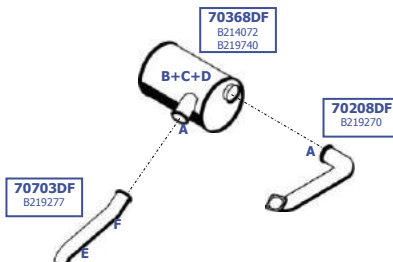

Suitable to:

BOVA

FUTURA

EURO 2

1994 -

4X2 6X2

FHD

Eng. DAF

11,6 ltr. 6 cyl.
250 KW / 340 HP
272 KW / 370 HP
315 KW / 430 HP

LHD / RHD

BO-3130001