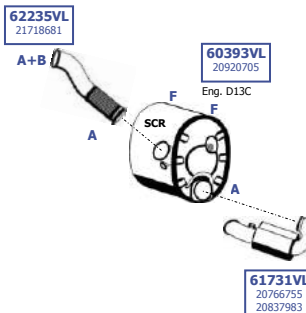

Suitable to:
VOLVO

VL-2120137

FM

EURO 5

01/2009 –

4X2 6X2 6X2/2 6X2/4
6X4

FM 11
FM 13

Eng. D11C
6 cyl. 10,8 ltr.
243 KW / 330 HP
272 KW / 370 HP
302 KW / 410 HP
332 KW / 450 HP

Eng. D13C
6 cyl. 12,8 ltr.
280 KW / 380 HP
309 KW / 420 HP
338 KW / 460 HP
368 KW / 500 HP

RHD