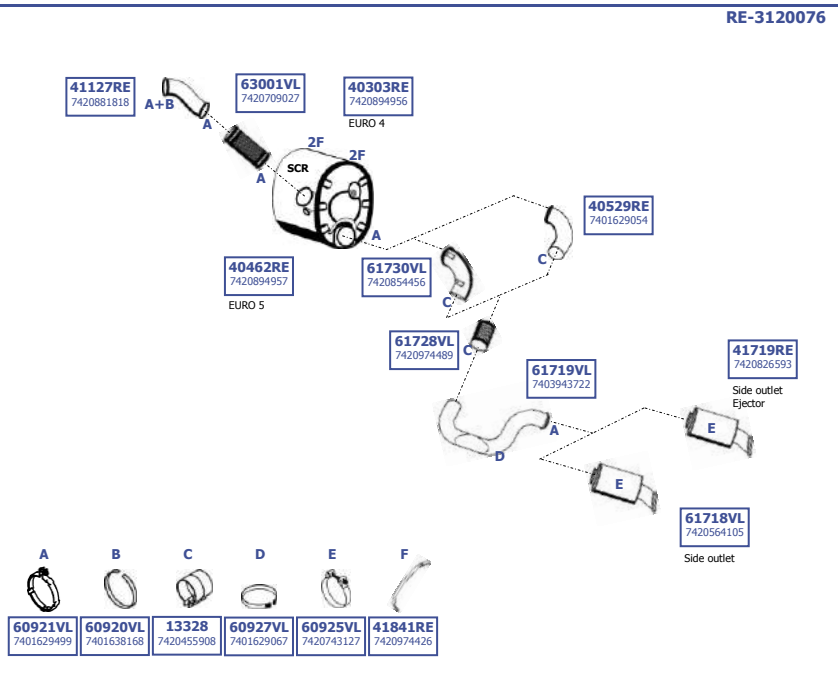

Our spare parts are not the originals but interchangeable with the originals ones. All original equipment manufacturer numbers, pictures and models used in this catalogue are for reference only.
Our products bear our trade - mark.