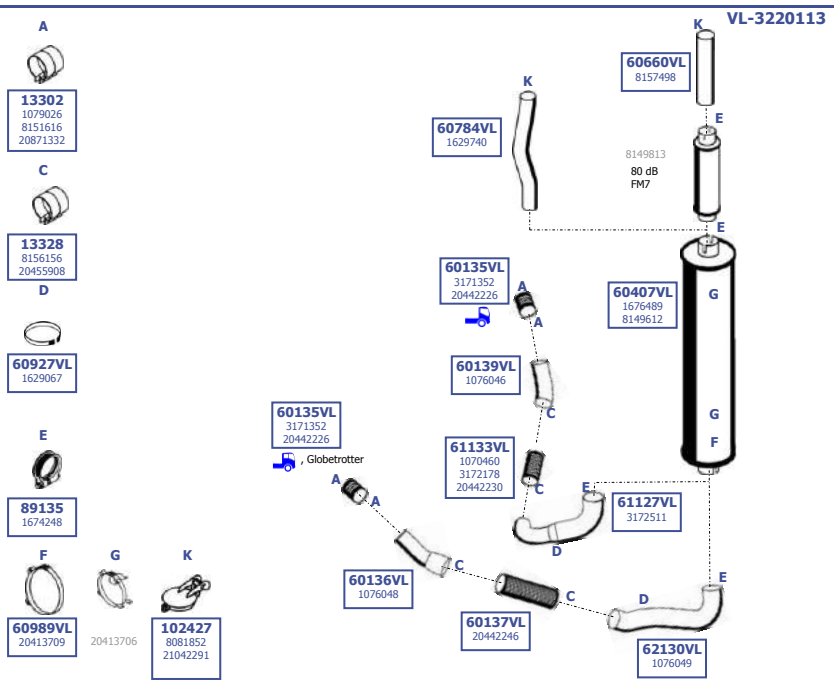

Suitable to:
VOLVO

FM

EURO 2/3

08/1998 – 12/2001

4X2 6X2

FM 7
FM 10

Eng. D7C
7,3 ltr.
184 KW / 250 HP
213 KW / 290 HP

Eng. D10B
9,6 ltr.
235 KW / 320 HP
265 KW / 360 HP

->CH No. **B266663**

LHD / RHD