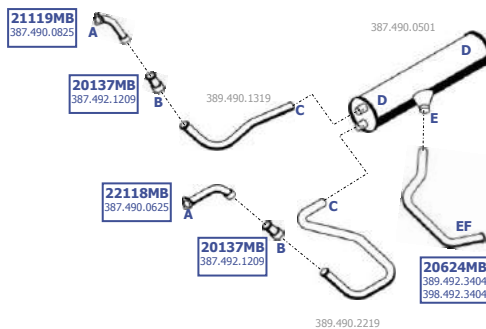

Suitable to:  
**MERCEDES**

Baumuster  
387.226

**MB-1120054**

12-16 tons

CH No. 4.206.569 ->

**1626 L/1632 L**  
WB 4500

LHD

Suitable to:  
**MERCEDES**