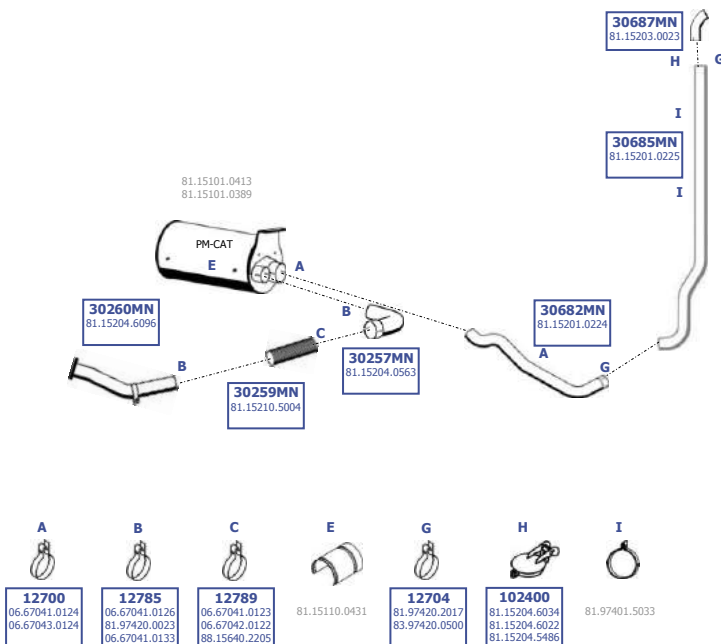

EURO 4

22/2005 -

4X2  
N02  
N04

Eng. D0836 LFL 50-55  
6 cyl. 7,0 ltr.  
176 KW / 240 HP  
206 KW / 280 HP  
240 KW / 330 HP

LHD

MN-1220048

Our spare parts are not the originals but interchangeable with the originals ones. All original equipment manufacturer numbers, pictures and models used in this catalogue are for reference only.  
Our products bear our trade - mark.