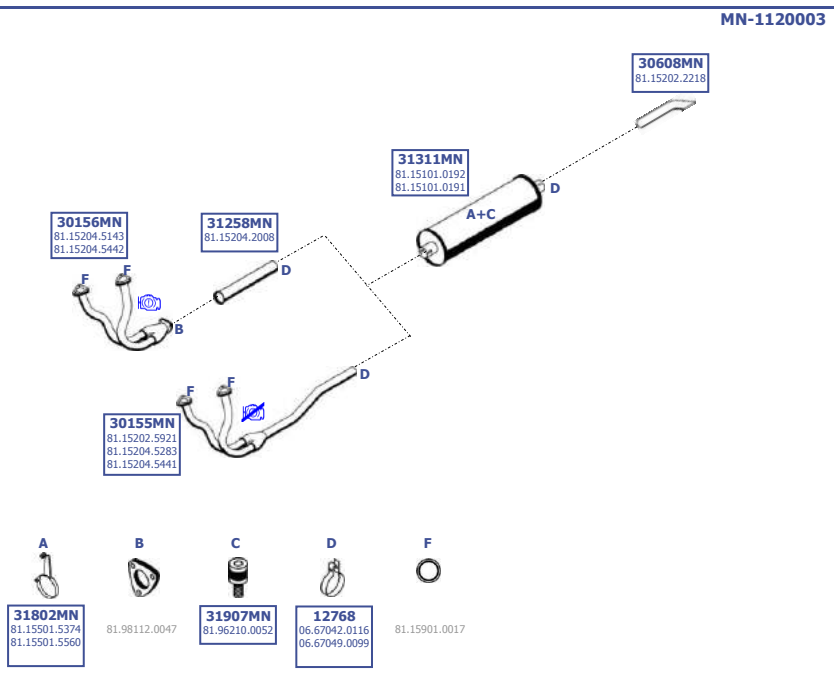

Suitable to:
MAN

G

19/1982 – 25/1988 – 4X2
19/1983 – 19/1990 – 4X4

136 HK

563
4X2
8.136 FOC
9.136 FOC

565
4X4
8.136 FA/FAR/FAE
9.136 FA/FAR/FAE

Eng. 0226 MF
6 cyl. 5,7 ltr.
100 KW / 136 HP

LHD

Suitable to:
MAN

G90

EURO 0/1

17/1987 – 19/1994

4X2 F

L01 6/8t

Eng. D0824
4 cyl. 4,6 ltr.
75 KW / 102 HP

LHD