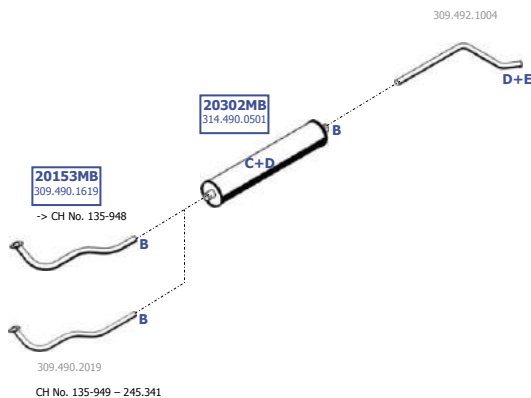

Suitable to:
MERCEDES

3-16 tons

-> CH No. 245.341

L 608 D

Eng.

LHD

Baumuster
310.300
310.301
310.302
310.303
310.311
310.312
310.313
310.314
310.315
310.316
310.324
310.325
310.326
310.340
310.341
310.344

MB-1120020