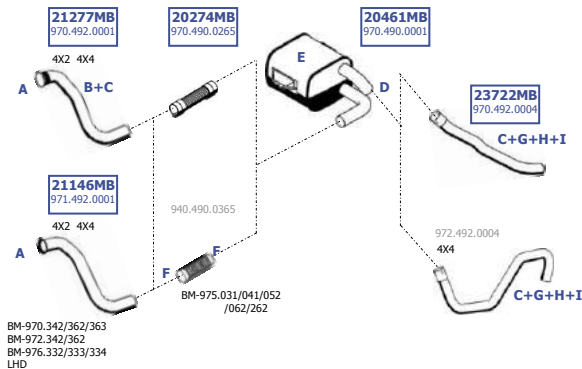

Suitable to:
MERCEDES

ATEGO

EURO 2/3

1998 - 2004

4X2 4X4
712, 714, 715, 717, 812,
814, 815, 817, 915, 917,
1017, 1214, 1215, 1217,
1317, 1517

Eng. OM 904LA
4 cyl. 4,2 ltr.
90 KW / 122 HP
112 KW / 152 HP
125 KW / 170 HP

LHD / RHD

Baumuster	Baumuster	Baumuster
970.001	970.212	972.011
970.002	970.213	972.012
970.003	970.215	972.021
970.005	970.217	972.022
970.011	970.223	972.031
970.012	970.225	972.032
970.013	970.227	972.041
970.015	970.233	972.052
970.017	970.235	972.053
970.021	970.237	972.062
970.022	970.243	972.072
970.023	970.245	972.342
970.024	970.247	972.362
970.025	970.253	975.031
970.027	970.255	975.041
970.031	970.257	975.052
970.032	970.258	975.062
970.033	970.265	975.262
970.035	970.267	976.011
970.037	970.268	976.012
970.043	970.273	976.013
970.045	970.275	976.332
970.047	970.277	976.333
970.050	970.278	976.334
970.053		
970.055		
970.057		
970.058		
970.059		
970.060		
970.063		
970.065		
970.067		
970.068		
970.073		
970.075		
970.077		
970.078		
970.203		
970.205		
970.211		

MB-3120134

A	B	C	D	E	F	G	H	I
20810MB 620.997.0490	21863MB 970.492.0441	12775 071.555.075. 502	20945MB 668.492.0340	970.490.0030	13277	970.492.0641	20947MB 674.491.5741	20910MB 384.987.7140 001.987.9640 001.987.5340

Suitable to:
MERCEDES

ATEGO

EURO 2/3

1998 - 2004

4X2 4X4
712, 714, 715, 717, 812,
814, 815, 817, 915, 917,
1017, 1214, 1215, 1217,
1317, 1517

Eng. OM 904LA
4 cyl. 4,2 ltr.
90 KW / 122 HP
112 KW / 152 HP
125 KW / 170 HP

LHD / RHD

Baumuster	Baumuster	Baumuster
970.001	970.212	972.011
970.002	970.213	972.012
970.003	970.215	972.021
970.005	970.217	972.031
970.011	970.223	972.032
970.012	970.225	972.041
970.013	970.227	972.052
970.015	970.233	972.053
970.017	970.235	972.062
970.021	970.237	972.072
970.022	970.245	972.342
970.023	970.247	972.362
970.024	970.253	975.031
970.025	970.255	975.041
970.027	970.257	975.052
970.031	970.258	975.062
970.032	970.265	975.262
970.033	970.267	976.011
970.035	970.268	976.012
970.037	970.273	976.013
970.043	970.275	976.332
970.045	970.277	976.333
970.047	970.278	976.334
970.050		
970.053		
970.055		
970.057		
970.058		
970.059		
970.060		
970.063		
970.065		
970.067		
970.068		
970.073		
970.075		
970.077		
970.078		
970.203		
970.205		
970.211