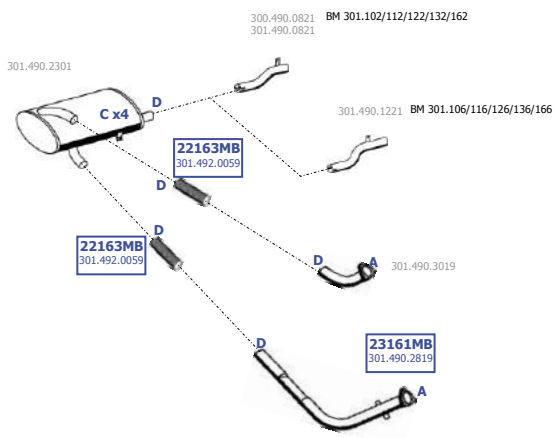

A	C	D	E
20903MB 302.490.0080 442.492.0080	20809MB 381.492.0082 301.492.0382 0201.175.00	12773 071.555.073. 500	20991MB KIT Pack

Our spare parts are not the originals but interchangeable with the originals ones. All original equipment manufacturer numbers, pictures and models used in this catalogue are for reference only. Our products bear our trade - mark.