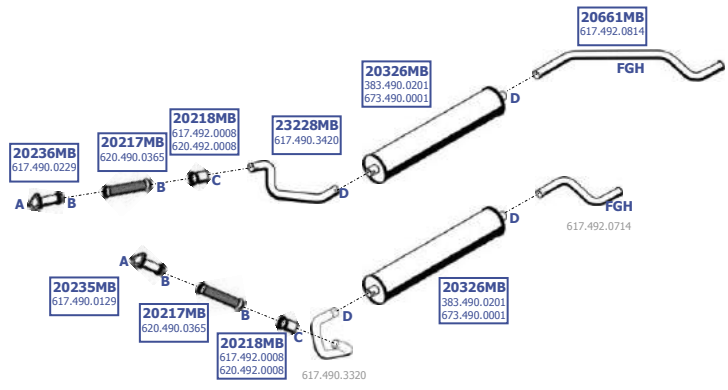

Suitable to:
MERCEDES

12-16 tons

->CH No. 5.193.594

1222 A
WB 3600, 4200

1222 AS
WB 3600

**1622 AK / 1625 AK /
1625 LAK / 2222 K**
WB 3600

LHD

Baumuster
615.224
615.226
617.326
617.336

MB-1120066