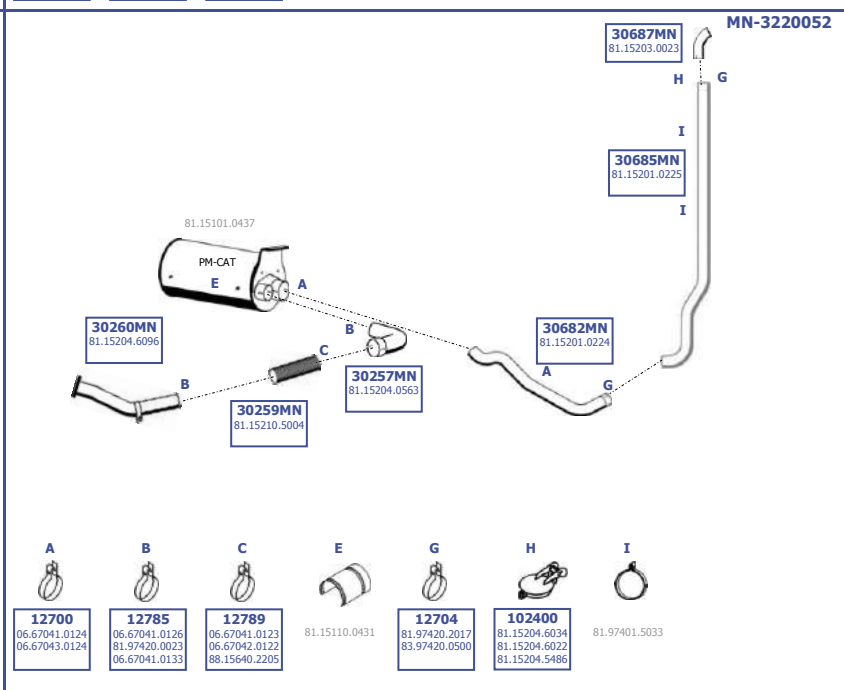

Suitable to:
MAN

TGL

EURO 5

15/2008 -

4X2
N02
N04
N12
N14

Eng. D0836 LFL 63-65
6 cyl. 7,0 ltr.
184 KW / 250 HP
213 KW / 290 HP
250 KW / 340 HP

LHD / RHD