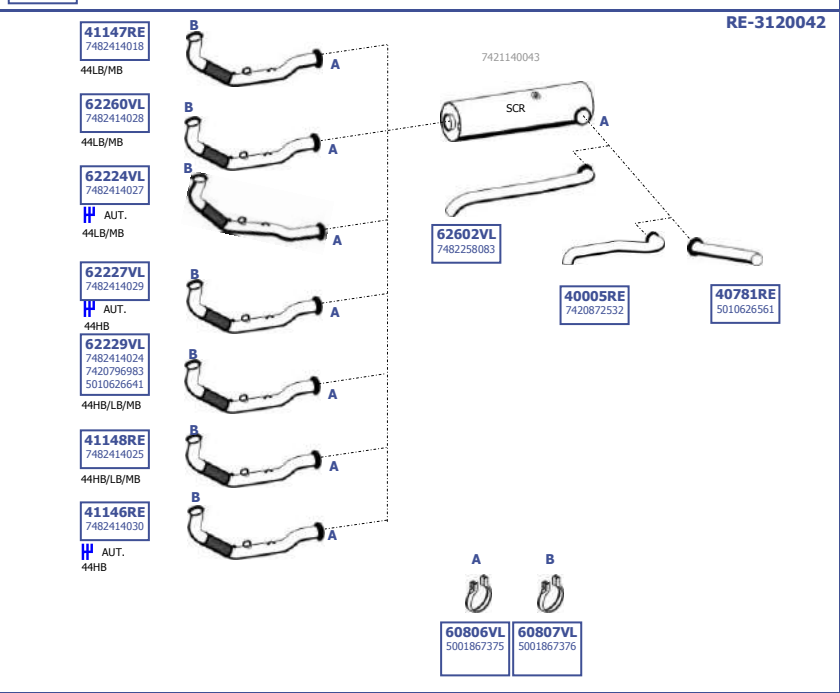

4X2

44HB  
44LB/MB

Eng. DXi 7  
6 cyl. 7,2 ltr.  
177 KW / 240 HP  
206 KW / 280 HP

**LHD / RHD**

Our spare parts are not the originals but interchangeable with the originals ones. All original equipment manufacturer numbers, pictures and models used in this catalogue are for reference only.  
Our products bear our trade - mark.