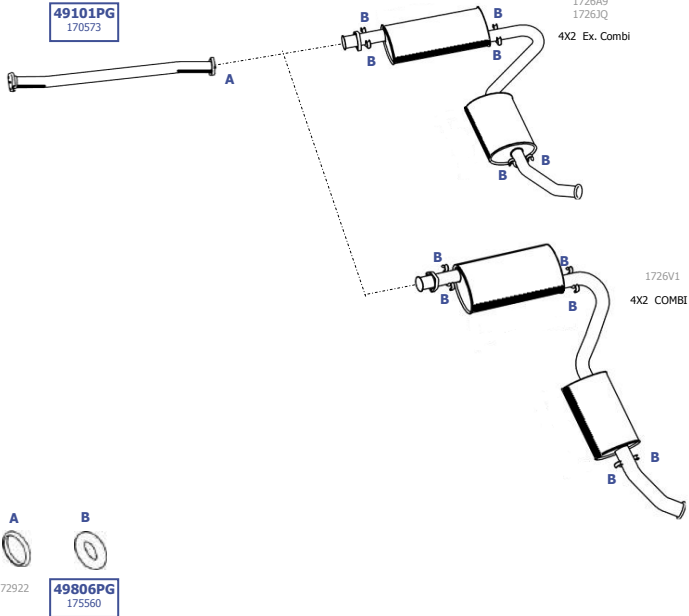

CN-1110006

Suitable to:

Citroen

**Jumper
Relay**

EURO 3

11/00 – 04/02

4X2

Eng. SOFIM
2,8 ltr T-Diesel 4 cyl
94 KW / 128 HP

LHD