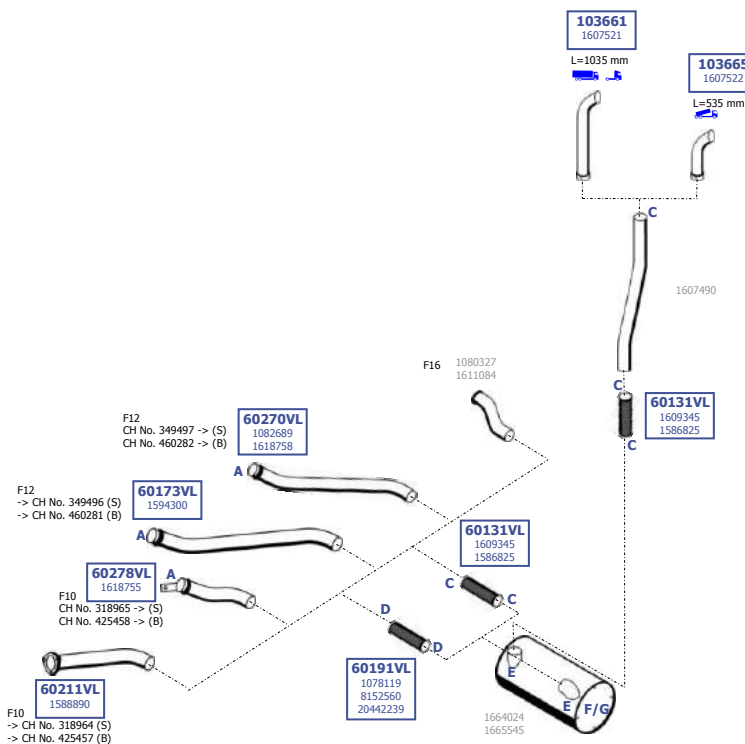

Suitable to:

VOLVO

VL-1220068

F 10/F 12/F 16

EURO 0

10/1987 - 12/1994

GLOBETROTTER

F 10

F 12

F 16

Eng. TD102

310 HP

320 HP

Eng. TD122

356 HP

396 HP

406 HP

Eng. TD123

396 HP

406 HP

Eng. TD162

16,0 ltr

465 HP

486 HP

Eng. TD163

16,0 ltr.

500 HP

LHD

A	B	C	D	E	F	G
60848VL 508650 1524612 9522768	86120 1581046 1581047	89120 1589141	13871 1083681 1537517 3943850	60897VL 1589293	60895VL 1605164 3943974 20409127	60936VL 1588971 INOX