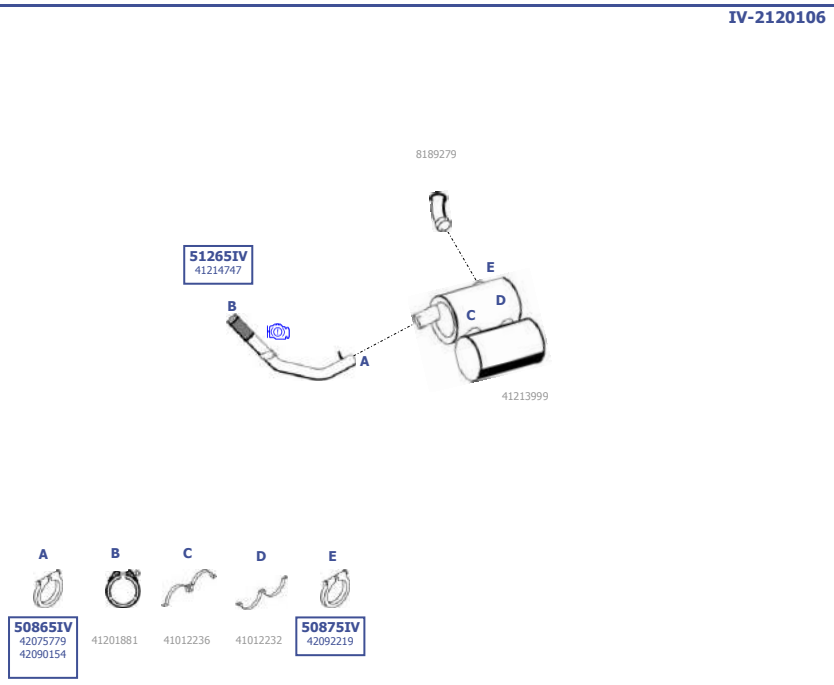

Our spare parts are not the originals but interchangeable with the originals ones. All original equipment manufacturer numbers, pictures and models used in this catalogue are for reference only. Our products bear our trade - mark.