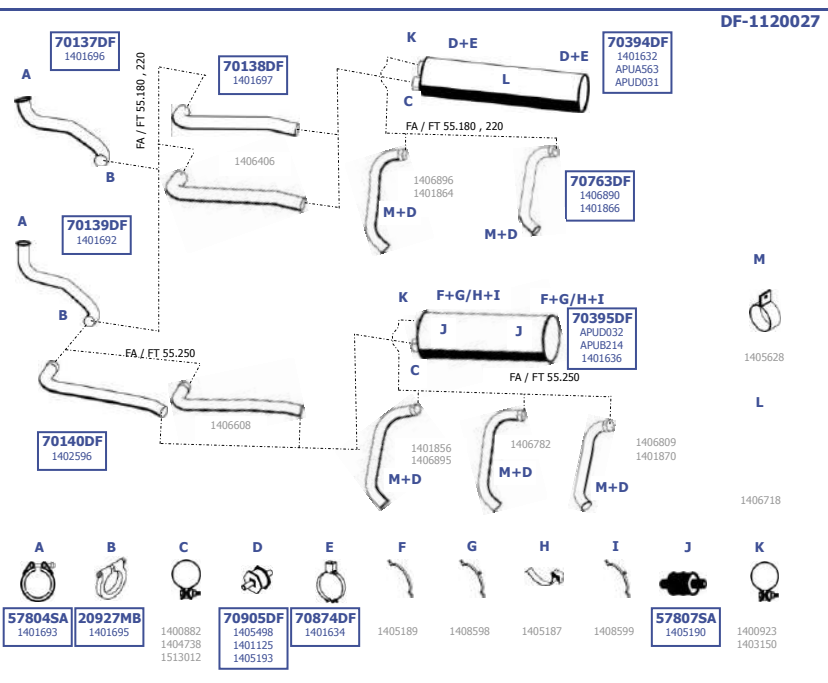

Suitable to:
DAF
LF 55
EURO 3
01/2001 - 04/2006

4X2
FA 55.180 / 220 / 250
FT 55.250
13 t. / 15 t. / 18 t.
Eng. CE 136 C
5,9 ltr. 6 cyl.
136KW / 185 HP
Eng. CE 162 C
5,9 ltr. 6 cyl.
162KW / 220 HP
Eng. CE 184 C
5,9 ltr. 6 cyl.
184KW / 250 HP
Wylot z boku
LHD

Suitable to:
DAF
LF 55
EURO 3
01/2001 - 04/2006

4X2
FA 55.180 / 220 / 250
13 t. / 15 t. / 18 t.
Eng. CE 136 C
5,9 ltr. 6 cyl.
136KW / 185 HP
Eng. CE 162 C
5,9 ltr. 6 cyl.
162KW / 220 HP
Eng. CE 184 C
5,9 ltr. 6 cyl.
184KW / 250 HP
Wylot z boku
RHD