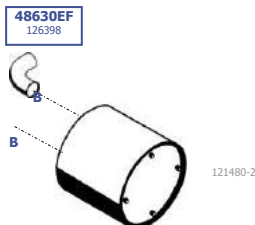

Suitable to:

ERF

EF-2120007

EC14

EURO 2

1996 - 2000

RH Mounted

Eng.

RHD

70850DF
117280-3
1232979
1452973

Accessories

Suitable to:

48903EF ERF - E8, ES8 - RHD
011007321 Zawiesie gumowe / Rubber suspension
11007321
030136100
104939-8

Suitable to FIAT

Model / Typ (Model / Type)	Strona Page)
Suitable to DUCATO	164
Suitable to ZETA	165
Suitable to OLD RANGE	165