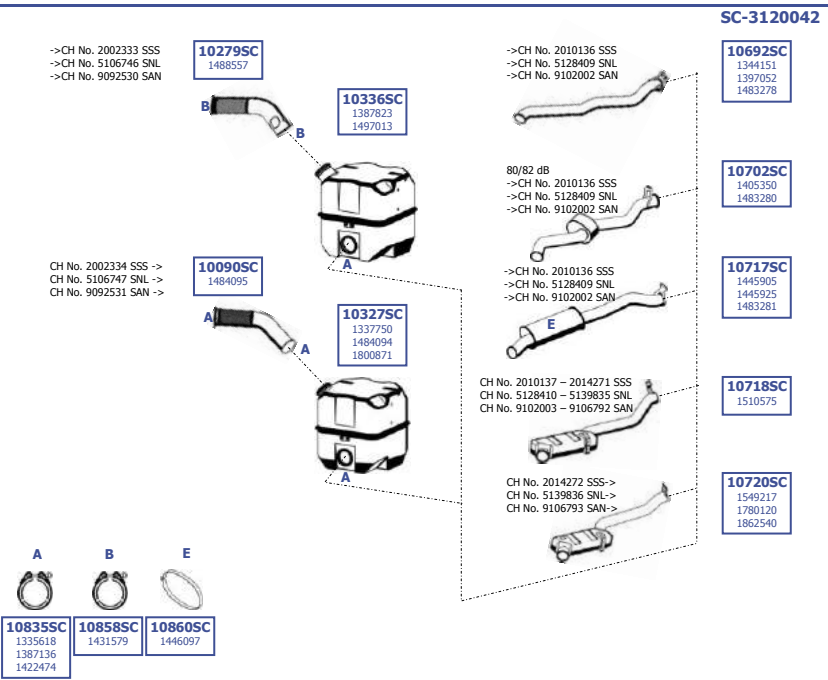

Our spare parts are not the originals but interchangeable with the originals ones. All original equipment manufacturer numbers, pictures and models used in this catalogue are for reference only.
Our products bear our trade - mark.