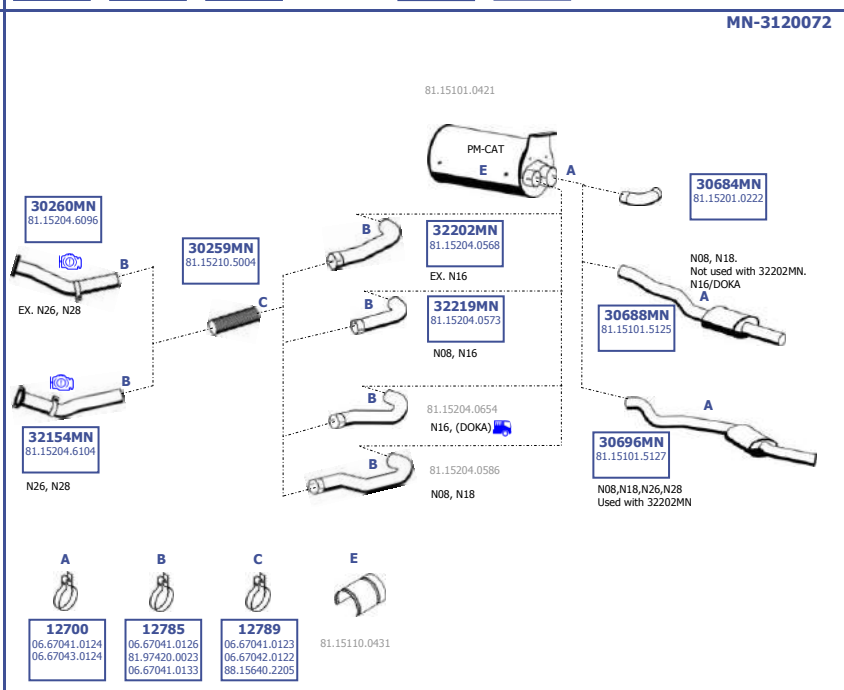

TGM

EURO 4

22/2005 -

4X2 6x2/4  
N08  
N16  
N18  
N26  
N28  
N48

Eng. D0836 LFL 53-55  
6 cyl. 7,0 ltr  
176 KW / 240 HP  
206 KW / 280 HP  
240 KW / 330 HP

LHD / RHD

Suitable to:  
**MAN**

TGM