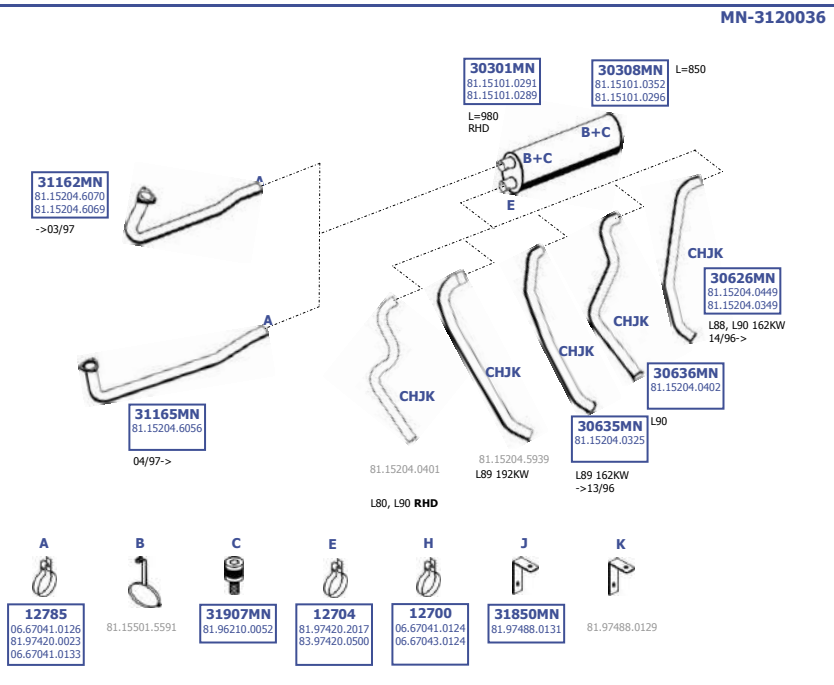

Eng. D0826 LFL  
6 cyl. 6,9 ltr.  
162 KW / 220 HP  
192 KW / 260 HP

**LHD / RHD**

Our spare parts are not the originals but interchangeable with the originals ones. All original equipment manufacturer numbers, pictures and models used in this catalogue are for reference only.  
Our products bear our trade - mark.