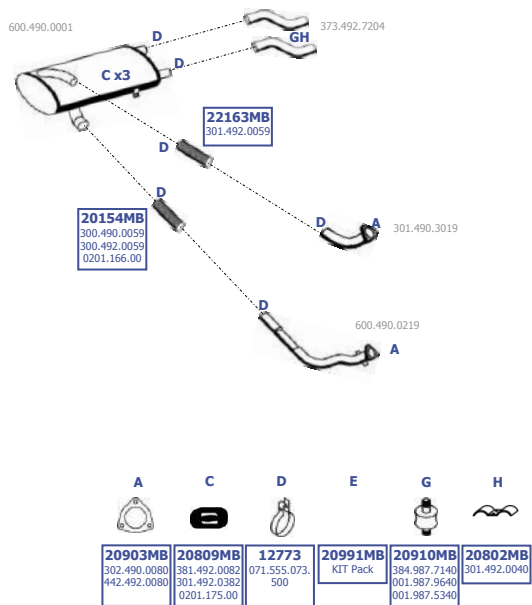

Our spare parts are not the originals but interchangeable with the originals ones. All original equipment manufacturer numbers, pictures and models used in this catalogue are for reference only. Our products bear our trade - mark.