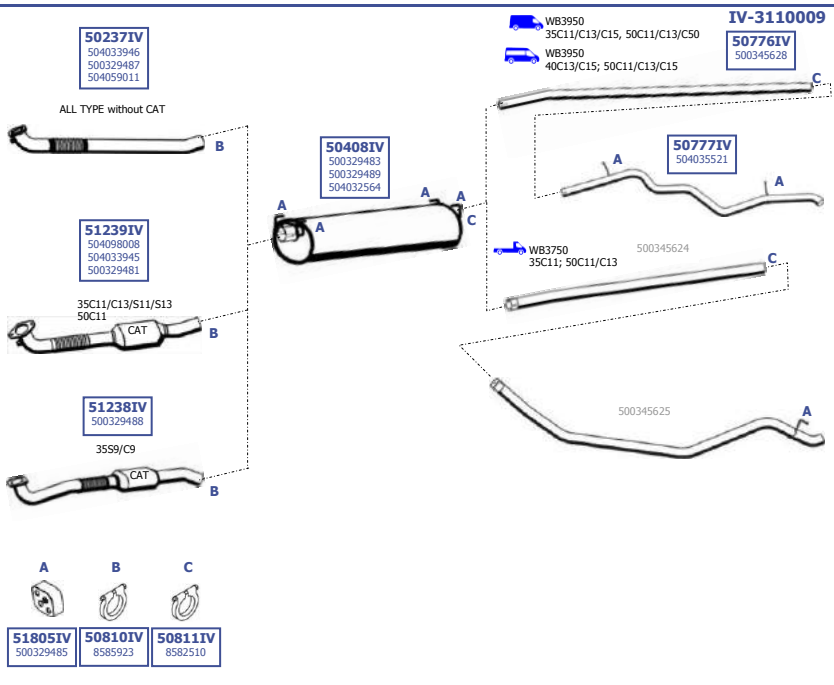

Suitable to:
IVECO

Daily City Truck

EURO 2/3

1999 - 2006

29L10/L12
35S9-S13/S15/C9-13/C15
50C11/13/15
65C13/15

40C13/15
50C11/13/15

Eng.

Wylot z tył/ Rear outlet

LHD / RHD