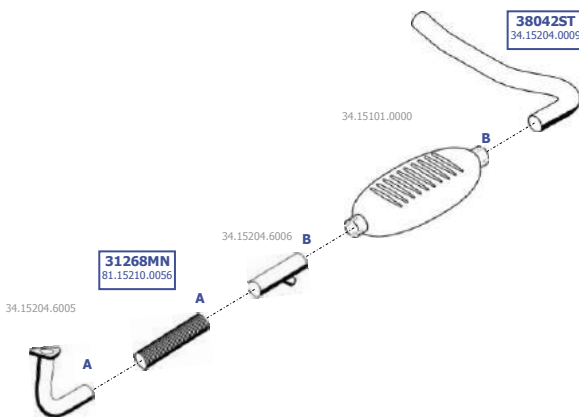

Suitable to:
STAR

266 M

2000

6x6

Eng. MAN

LHD

ST-1120013

Suitable to:
STAR

742

EURO 2

1990 - 2000

4X2

WB 3300

Eng. Andoria 4CT107
4,4 ltr
105 HP

LHD

ST-1120014