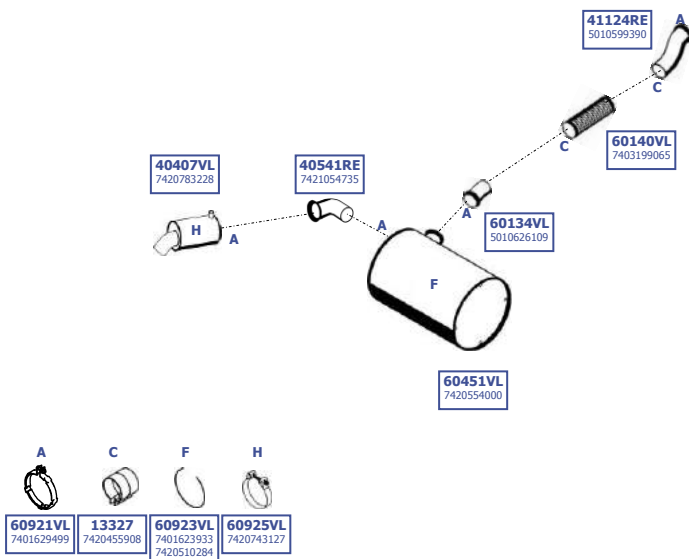

Suitable to:

RENAULT

KERAX

EURO 3

10/2005 - 2006

4X2 6X4 8X4

Eng. DXi 11
10,8 ltr.
243 KW / 330 HP
272 KW / 370 HP
302 KW / 410 HP

LHD / RHD

RE-3120120