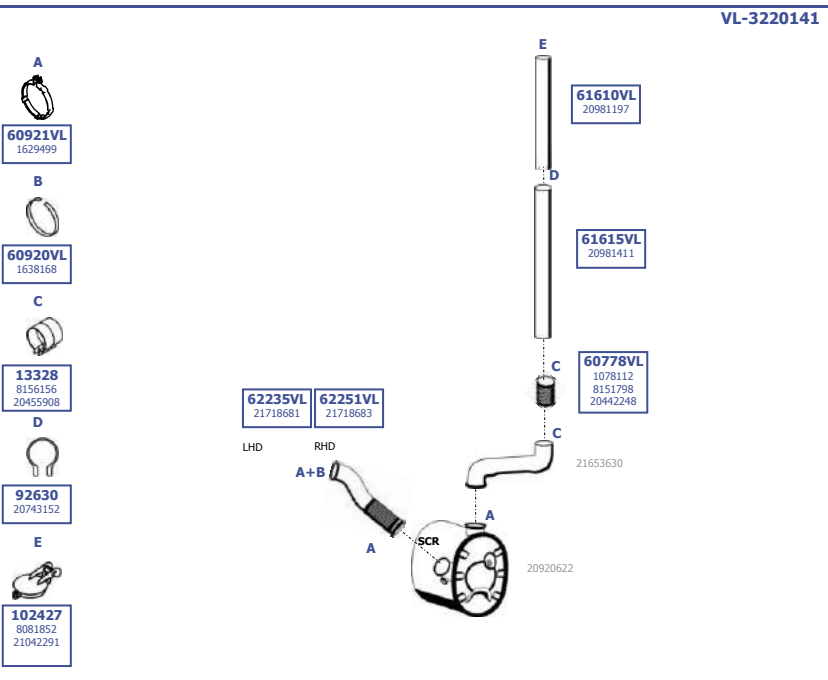

Suitable to:
VOLVO

FM

EURO 5

01/2009 –

8X2 8X2/4 8X6

FM 11
FM 13

Eng. D11C
6 cyl. 10,8 ltr.
243 KW / 330 HP
272 KW / 370 HP
302 KW / 410 HP
332 KW / 450 HP

Eng. D13C
6 cyl. 12,8 ltr.
280 KW / 380 HP
309 KW / 420 HP
338 KW / 460 HP
368 KW / 500 HP

LHD / RHD

Suitable to:
VOLVO

B 6

EURO 1/2

1991 - 2000

4X2

CH No. 5000 ->

Eng. D6A
cyl. 5,5 ltr.
132 KW / 180 HP
154 KW / 210 HP

LHD / RHD