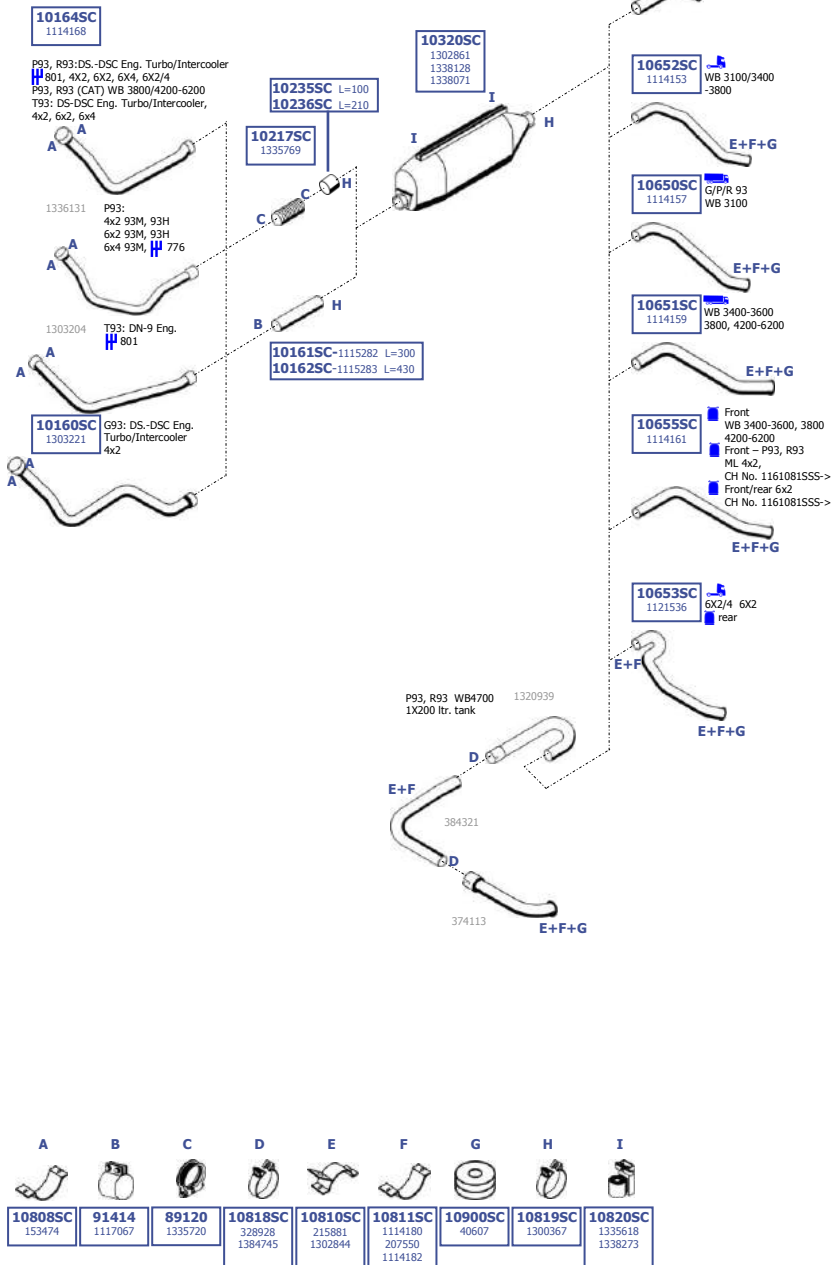

Suitable to:

SCANIA

93

EURO 1/2

01/1990 - 12/1996

CH No. 1166899SSS->
CH No. 4290090SNL->

G93
P93
R93
T93

Eng. DS9 / DSC9
8,5 ltr.
162 KW / 220 HP
185 KW / 252 HP
207 KW / 282 HP
208 KW / 283 HP

LHD / RHD

SC-3120008