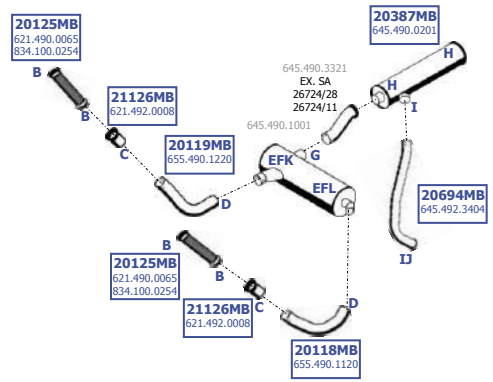

Suitable to:
MERCEDES
SK 17-35 tons
1988 –
CH No. 5.439.562 ->

1735
WB 4800, 5200
1748/1850/2435/2544
WB 4800
1838
WB 3500, 3800, 4500, 4800,
5200, 5500
1844
WB 3500, 3800, 4500, 4800,
5200
2538
WB 4500, 5200
 1735 S/1748 S/1850 S
WB 3500, 3800
1838 S
WB 3800

SPECIAL SYSTEM
Extra noise reduction

LHD

Baumuster
655.026
655.027
655.035
655.036
655.037
655.038
655.076
655.086
655.087
655.093
655.096
655.122
655.123
655.132
655.133
655.172
655.173
655.182
655.183
655.190
655.191
655.192
655.193

SA
26724/02
26724/03
26724/05
26724/07
26724/09
26724/11
26724/16
26724/18
26724/19
26724/28
26724/33

MB-1120269