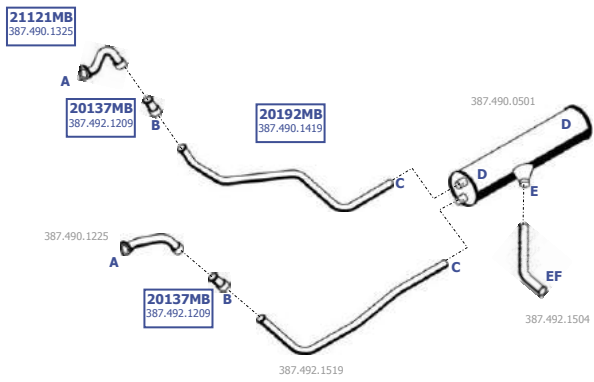

Suitable to:
MERCEDES

12-16 tons

1626 AS
WB 3200

LHD

Baumuster
387.112

MB-1120056

A	B	C	D	E	F
20903MB 302.490.0080 442.492.0080	21807MB 387.492.0240	12778 071.555.078. 502	20800MB 335.491.0040 387.490.0041	12789 071.555.090. 501 395.492.0040	389.492.1441

Suitable to:
MERCEDES

12-16 tons

-> CH No. 4.114.409

1626 AS
WB 3200

LHD

Baumuster
387.114

MB-1120057