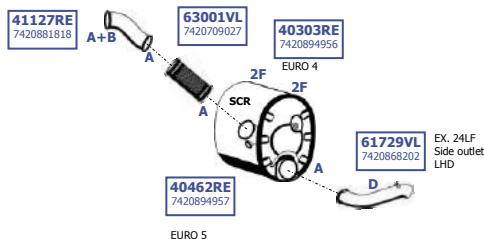

Suitable to:
RENAULT

PREMIUM

EURO 4/5
10/2005 -

4X2 6X2 6X4 8X4

Fab. No. 24 AF/CF/NF/RF
/SF/BF/DF/FF/JF/TF/LF

370.18/26
410.18/25/26
450.18/24/25/26

Eng. DXi 11
6 cyl. 10,8 ltr.
272 KW / 370 HP
302 KW / 410 HP
331 KW / 450 HP

LHD / RHD

RE-3120078