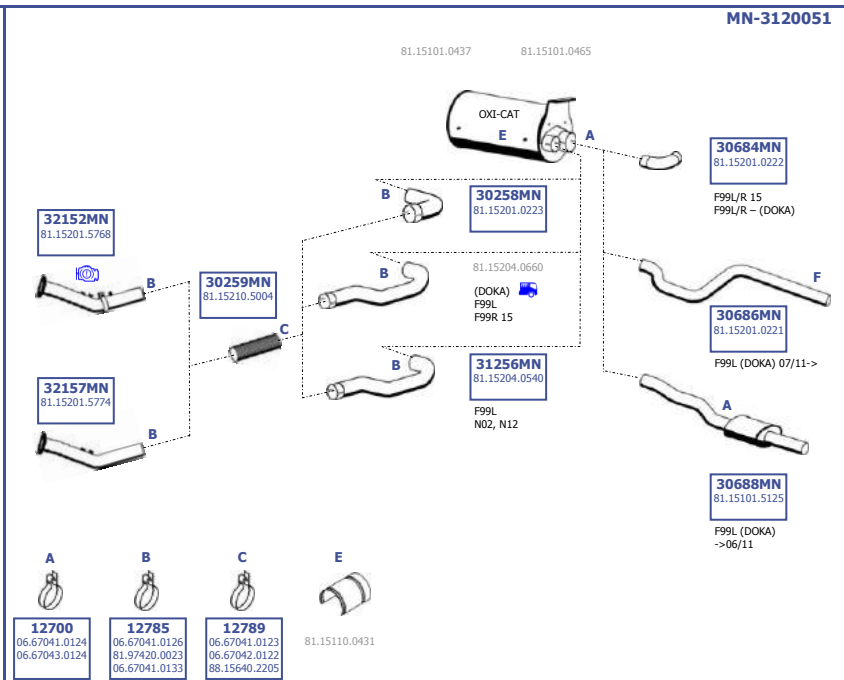

Suitable to:
MAN

TGL

EURO 5

15/2008 -

4X2
N02
N04
N12
N14

Eng. D0836 LFL 63-65
6 cyl. 7,0 ltr.
184 KW / 250 HP
213 KW / 290 HP
250 KW / 340 HP

LHD / RHD