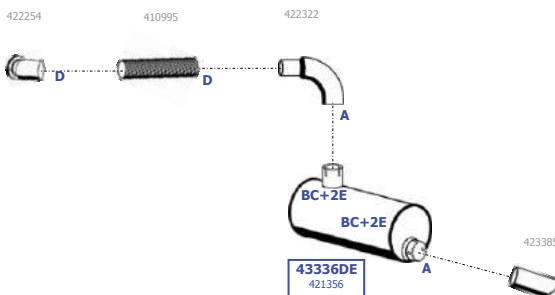

Suitable to:

DENNIS

DART

EURO 2

1996 - 2000

4X2

SPD

Eng.

RHD

DE-2130001