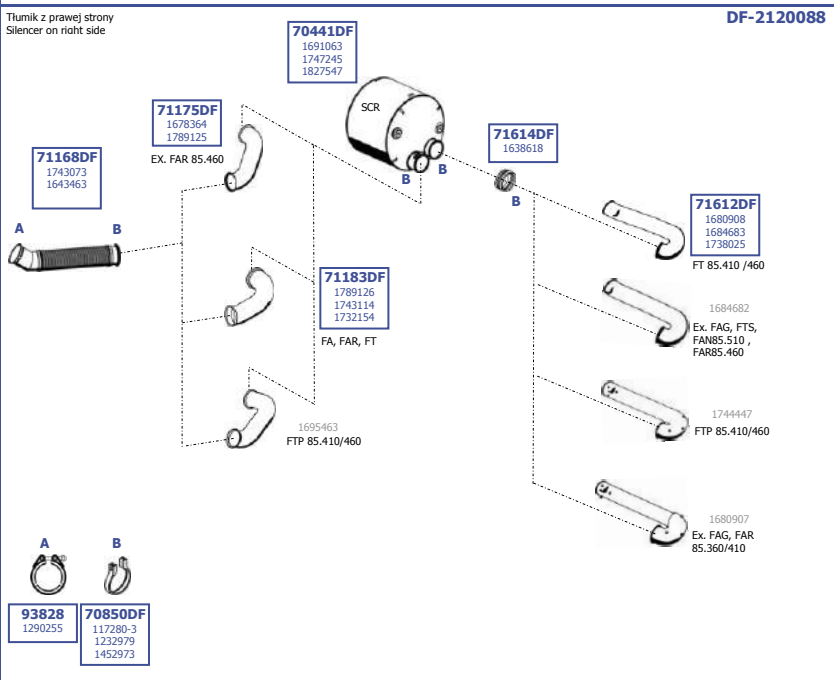

Our spare parts are not the originals but interchangeable with the originals ones. All original equipment manufacturer numbers, pictures and models used in this catalogue are for reference only. Our products bear our trade - mark.