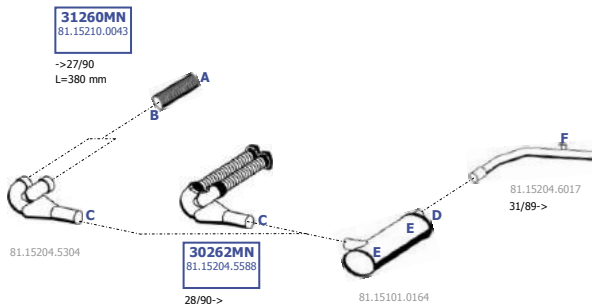

Eng. D2866 UH  
6 cyl. 12,0 ltr.  
177 KW / 240 HP

**LHD**

**MN-1130191**

Suitable to:  
**MAN**

**793 SG.XX2**

EURO 0

02/1989 -

6X2