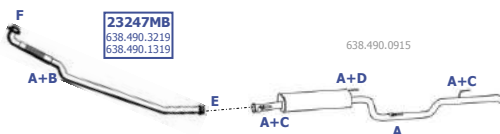

Suitable to:
MERCEDES

MB 100

EURO 0/1

1988 – 1996

4X2

Eng. Diesel
4 cyl. 2,3 ltr.
53 KW / 72 HP

Eng. Diesel
4 cyl. 2,4 ltr.
55 KW / 75 HP

LHD

Baumuster
631.332
631.333
631.334
631.340
631.342
631.343
631.344

MB-1110001

631.490.1701
631.490.2601
631.490.4001

21808MB
631.490.0240

Suitable to:
MERCEDES

VITO

EURO 1/2/3

02/1996 – 07/2003

4X2
110 TD
V230 TD

Eng. OM601D23LA
4 cyl. 2,3 ltr.
72 KW / 98 HP

LHD / RHD

Baumuster
638.064
638.068
638.074
638.078
638.164
638.174
638.274

MB-3110002