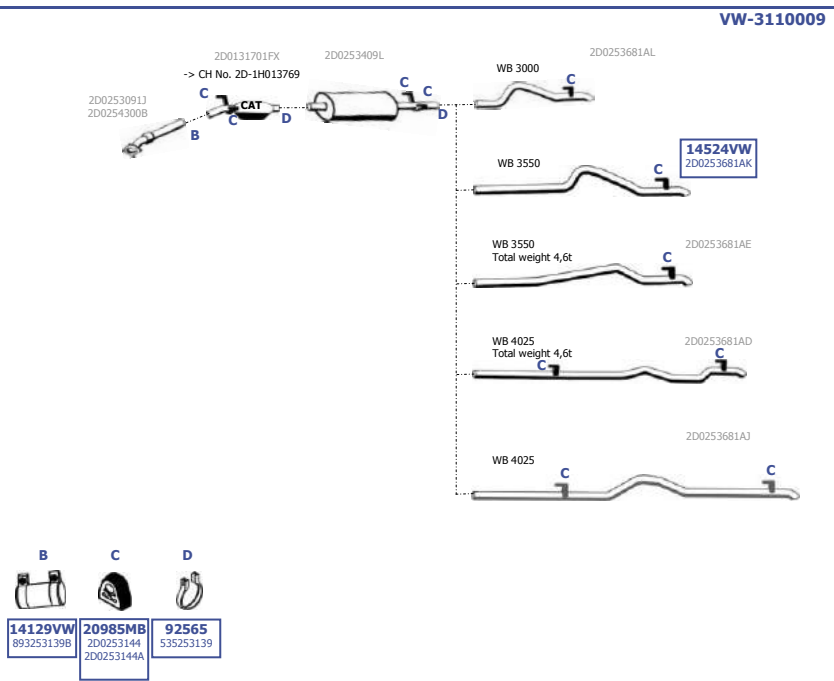

Suitable to:
VW

LT

EURO 2

05/1996 - 05/1999

4X2

Eng. AHD TDI
2,5 ltr
75 KW / 102 HP

LHD / RHD

Suitable to:
VW

LT

EURO 3

05/1999 - 07/2006

4X2

LT2

Eng. APA TDI
5 cyl. 2,5 ltr
66 KW / 90 HP

LHD / RHD