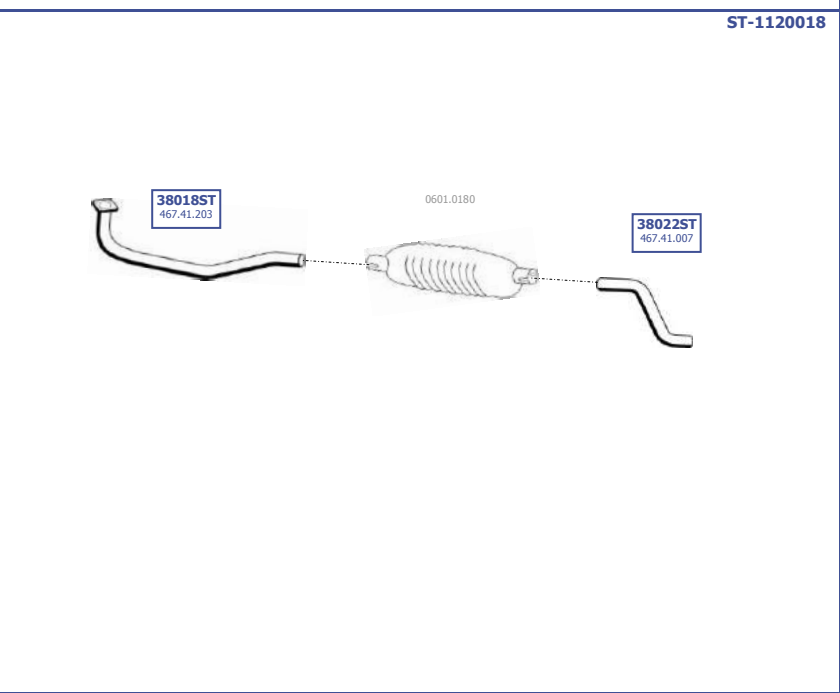

Our spare parts are not the originals but interchangeable with the originals ones. All original equipment manufacturer numbers, pictures and models used in this catalogue are for reference only. Our products bear our trade - mark.