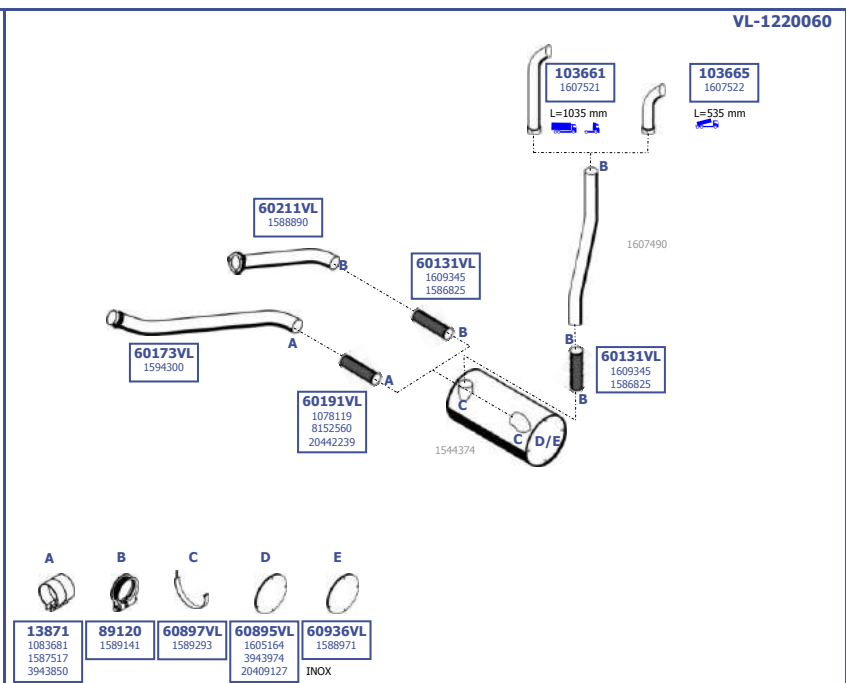

Suitable to:
VOLVO

F 10/F 12

EURO 0

10/1983 - 12/1987

F 10
CH No. 25001 - 314000
F 12
CH No. 34001 - 314000

Eng. TD101
292 HP

Eng. TD121
320 HP

LHD

Suitable to:
VOLVO

N 10/N 12

EURO 0

1983 - 1987

N 10
CH No. 49001 - 56683
N 12
CH No. 12001 - 18480

EX. INTERCOOLER

Eng. TD101 F

Eng. TD121
320 HP

LHD