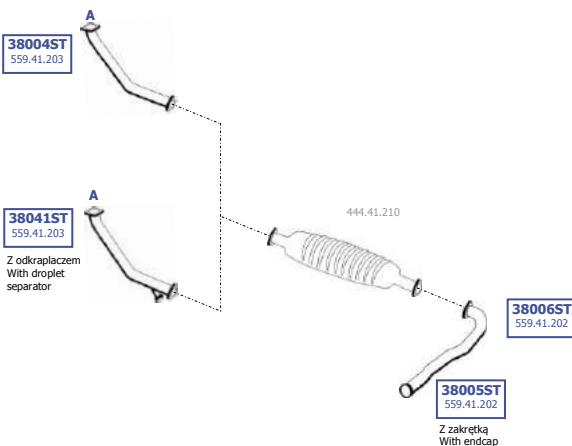

Suitable to:

STAR

266

1973 - 2000

6x6

Eng. S359/S359M
6 cyl. 6,8 ltr.
110 KW / 150 HP

LHD

ST-1120009