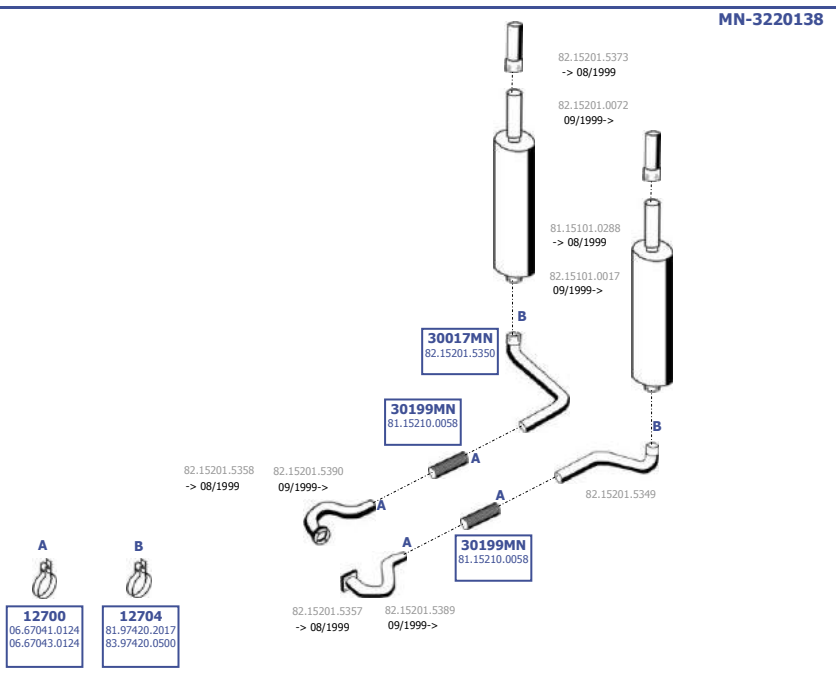

Suitable to:
MAN

F2000

EURO 2/3

1997 - 2004

6X6 8X4/4

E94 33t 34/98-10/04
E95 42t 04/97-10/04

Eng. D2840 LF (V10)
10 cyl.
441 KW / 600 HP

LHD

Suitable to:
MAN

TGA

EURO 3

2000 - 2005

4X2 6X2 6X4 8X2 8X4

H02 18t H05 18t
H09 18t H12 18t
H17 26t H20 26t
H23 26t H25 26,33t
H29 26,33t H51 18t
H55 26,33t H86 33t

Eng. D2866
6 cyl. 12,0 ltr.
228 KW / 310 HP
265 KW / 360 HP
301 KW / 410 HP

Eng. D2876
6 cyl. 12,8 ltr.
338 KW / 460 HP
353 KW / 480 HP
375 KW / 510 HP
390 KW / 530 HP

LHD / RHD