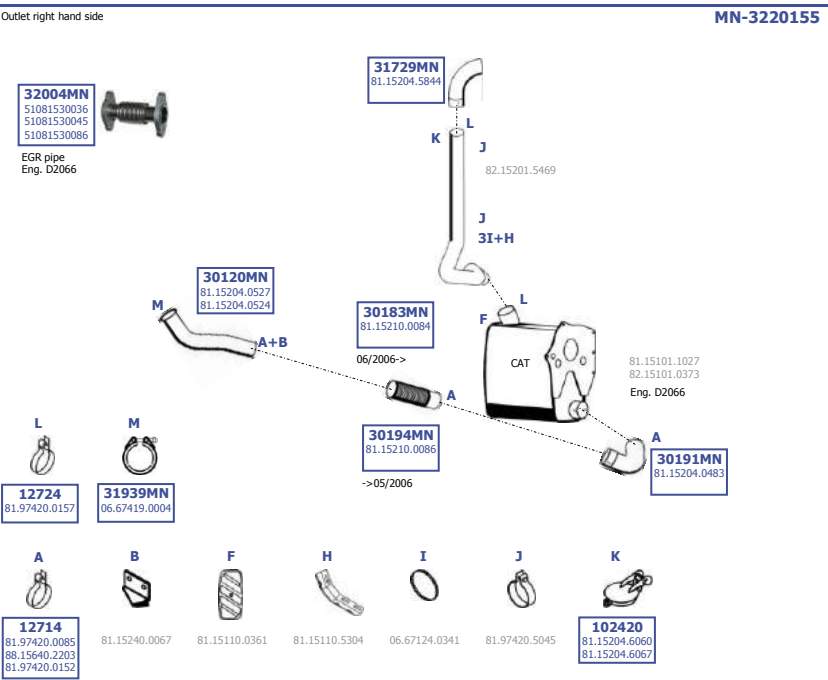

Our spare parts are not the originals but interchangeable with the originals ones. All original equipment manufacturer numbers, pictures and models used in this catalogue are for reference only.
Our products bear our trade - mark.