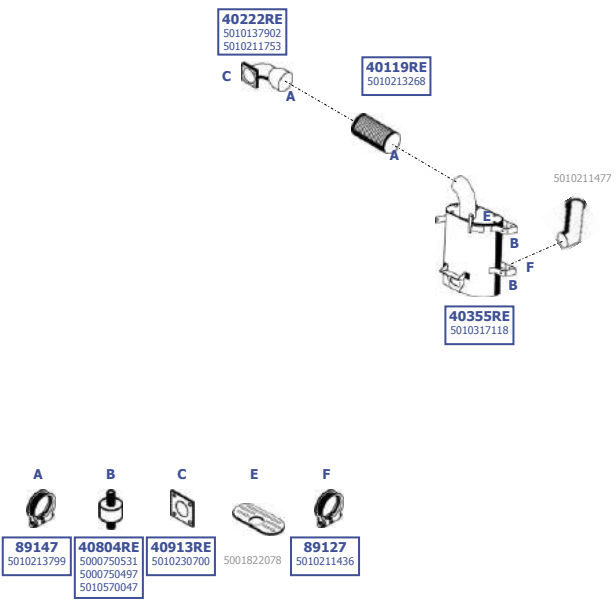

Suitable to:
RENAULT

MAGNUM

EURO 2

1996 - 2001

AE560

Eng. MACK E-TECH

LHD

RE-1120097

Suitable to:
RENAULT

MAGNUM

EURO 2

1996 - 2001

AE560

Eng. MACK E-TECH

RHD

RE-2120098