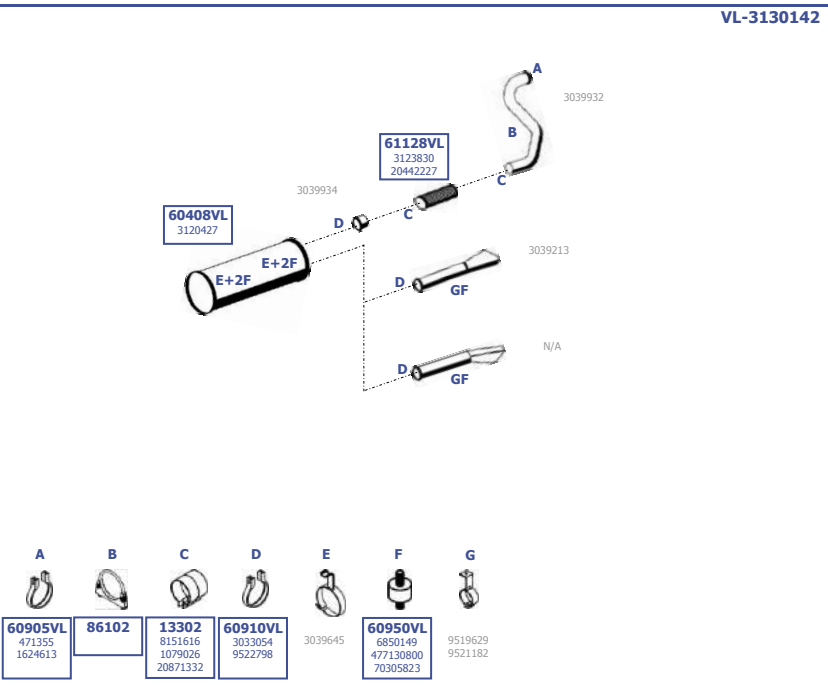

Eng. D6A  
cyl. 5,5 ltr.  
132 KW / 180 HP  
154 KW / 210 HP

**LHD / RHD**

Our spare parts are not the originals but interchangeable with the originals ones. All original equipment manufacturer numbers, pictures and models used in this catalogue are for reference only.  
Our products bear our trade - mark.