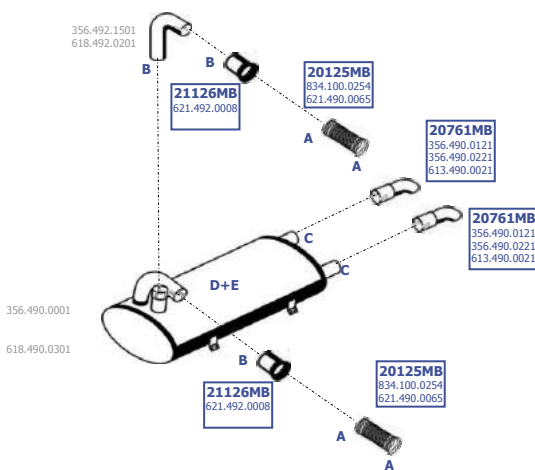

Suitable to:
MERCEDES

Baumuster
613.455
613.485

MB-1130374

O 350

EURO 2

08/1995 -

4X2
Tourismo

Eng. OM402 LA
8 cyl. 13,0 ltr.
280 KW / 381 HP

Eng. OM442 LA
8 cyl.
280 KW / 381 HP

LHD