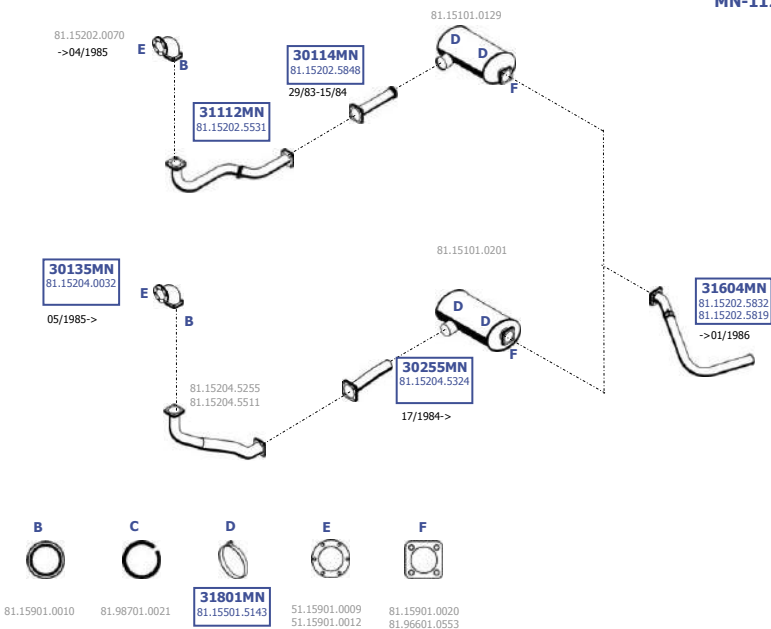

Suitable to:
MAN

516

6X6

26.281 / 321 / 361 DFL

Eng.
LHD

MN-1120086