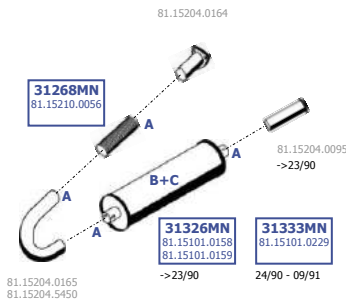

12785 06.67041.0126 81.97420.0023 06.67041.0133	 31802MN 81.15501.5374 81.15501.5560	 31907MN 81.96210.0052