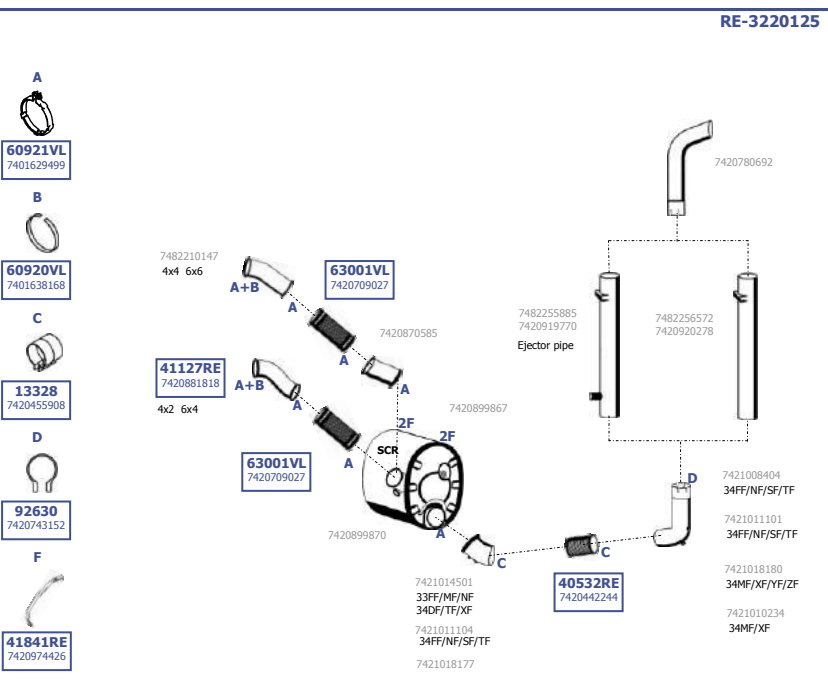

Suitable to:
RENAULT
KERAX
EURO 4/5
10/2005 -
 4X2 4X4 6X4 6X6
34FF/NF/SF/TF
34MF/XF/YF/ZF
18, 26t
370.18/26
410.18/26
450.18/26
Eng. DXi 11
6 cyl. 10,8 ltr.
272 KW / 370 HP
302 KW / 410 HP
331 KW / 450 HP
LHD / RHD

Suitable to:
RENAULT
KERAX
EURO 4/5
10/2005 -
 8X4
34LF
32t
370.32
410.32
450.32
Eng. DXi 11
6 cyl. 10,8 ltr.
272 KW / 370 HP
302 KW / 410 HP
331 KW / 450 HP
LHD / RHD