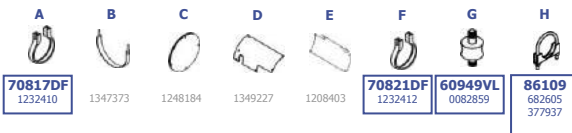

Suitable to:
DAF

65 CF

EURO 2

1996 - 2000

4X2

FA 65.180
FA 65.210
FA 65.240

Eng.

LHD / RHD

DF-3120039

Suitable to:
DAF

65 CF

EURO 2 / 3

1996 - 2000

4X2

FA 65.250

Eng.

RHD

DF-2120040