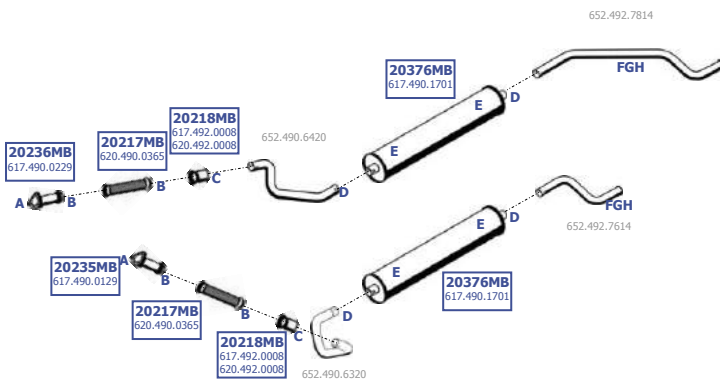

20903MB 302.490.0080 442.492.0080	20810MB 620.997.0490	20827MB 620.490.0840 620.492.0840	12778 071.555.078. 502	20800MB 335.491.0040 387.490.0041	617.492.0141	617.491.0616	20809MB 381.492.0082 301.492.0382 0201.175.00	617.492.0241	20867MB 617.491.1316	12789 071.555.090. 501 395.492.0040 645.492.1140

Suitable to:
MERCEDES

12-16 tons

CH No. 5.761.222 ->

1222 A
WB 3600, 4200

LHD

Baumuster
650.232
650.234

MB-1120087