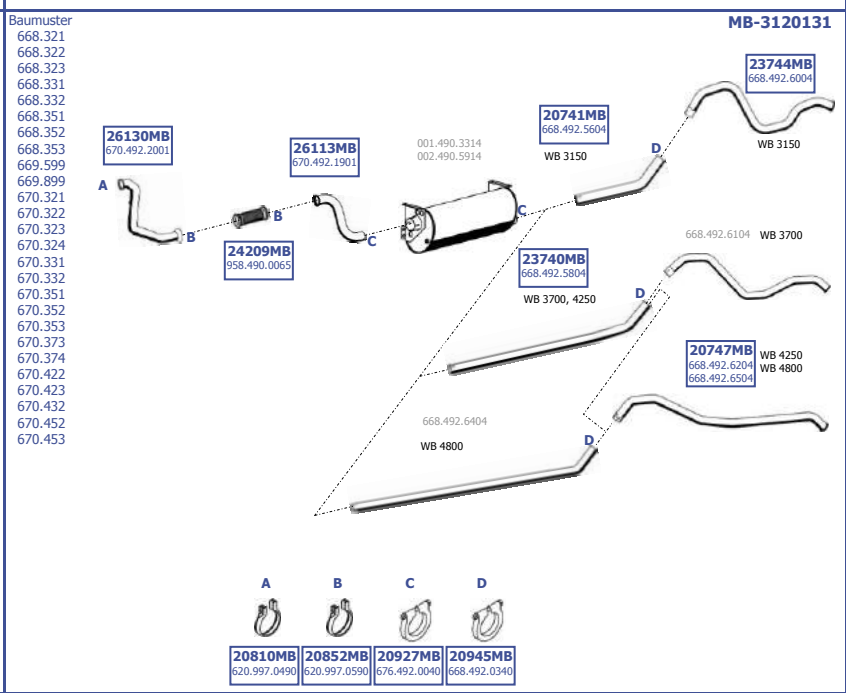

Our spare parts are not the originals but interchangeable with the originals ones. All original equipment manufacturer numbers, pictures and models used in this catalogue are for reference only. Our products bear our trade - mark.