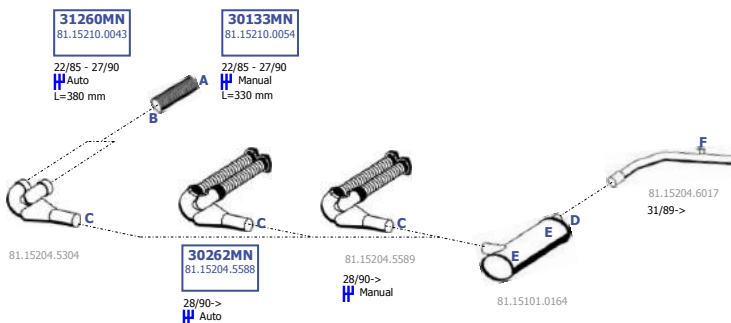

4X2

Chassis:  
888  
SUE 242

Eng. D2866 UH/UM/UM01  
6 cyl. 12,0 ltr.  
150 KW / 200 HP  
177 KW / 240 HP

**LHD**

**MN-1130193**

Suitable to:  
**MAN**

**895 NL.XX2**  
**898 NL.XX2**

EURO 0/1