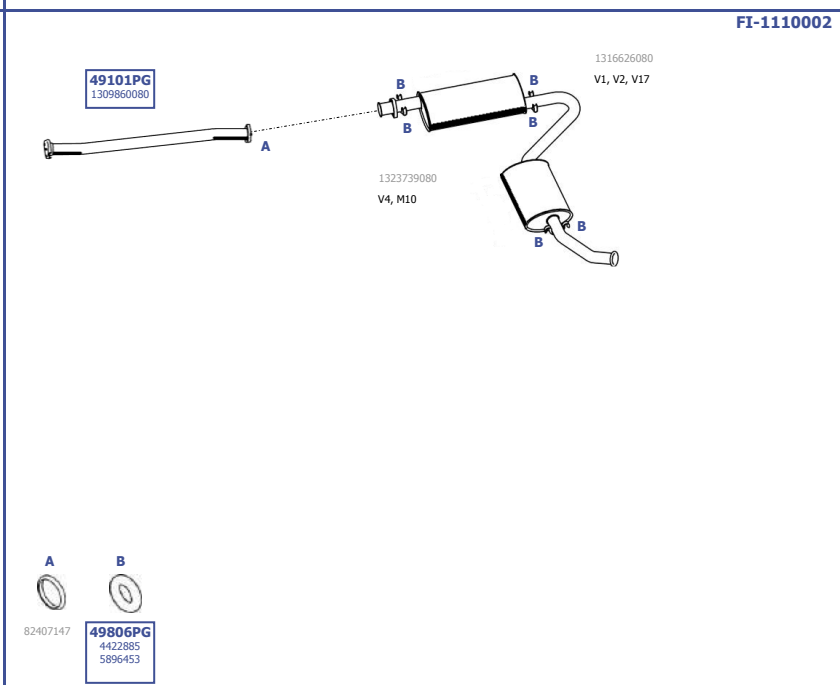

Our spare parts are not the originals but interchangeable with the originals ones. All original equipment manufacturer numbers, pictures and models used in this catalogue are for reference only. Our products bear our trade - mark.