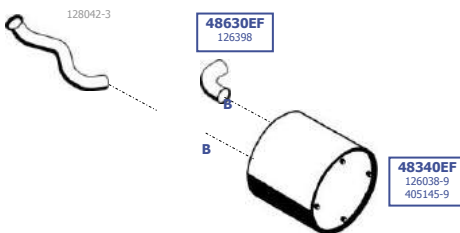

12730
1296068

70850DF
117280-3
1232979
1452973

86130
N/A

Suitable to:

ERF

EC12

EURO 2

1996 - 2000

LH Mounted

Eng.

RHD

EF-2120004