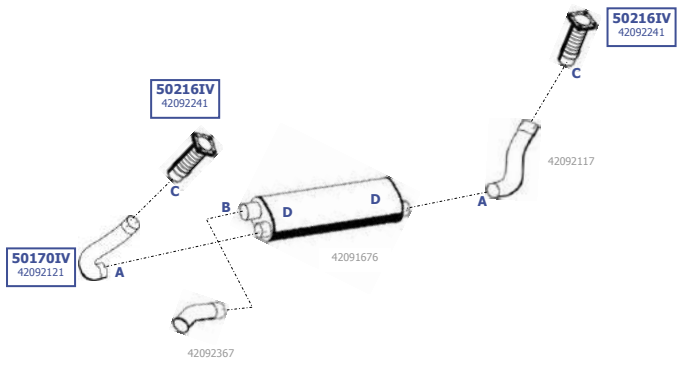

Suitable to:
IVECO

Turbostar

190-48
240-48
260-48

Eng.

IV-1120033

A	B	C	D
50865IV 42075779 42090154	50875IV 42092219	12710	41015925 42092142

Suitable to:
IVECO

Turbostar

190-48
240-48
260-48
77.212
Noise pack

Eng.

IV-1120034