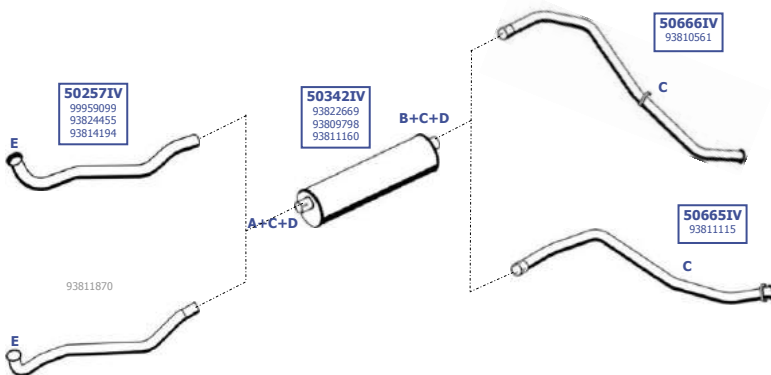

Suitable to:
IVECO

Daily

EURO 1

1990 - 1995

4X2

None Turbo

30.8
35.8
40.8

Eng.

LHD / RHD

IV-3110004