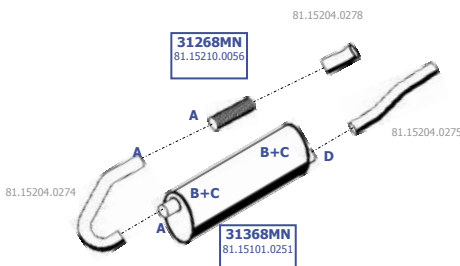

Suitable to:

MAN

A53 13.XXX

EURO 3

36/2001 - 16/2004

4X2

A53
13.230 HOCL/R

Eng. D0826 LUH
6 cyl. 7,0 ltr.
169 KW / 230 HP

LHD

MN-1130235