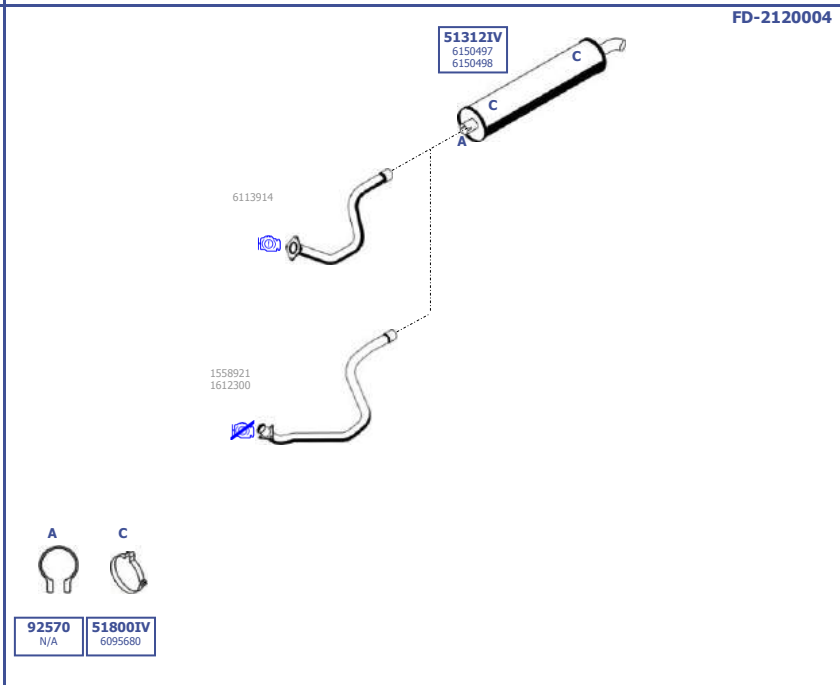

Suitable to:
FORD

CARGO

1981 -

611, 811, 813, 911, 1011

Eng.
6 cyl.
Non turbo

RHD