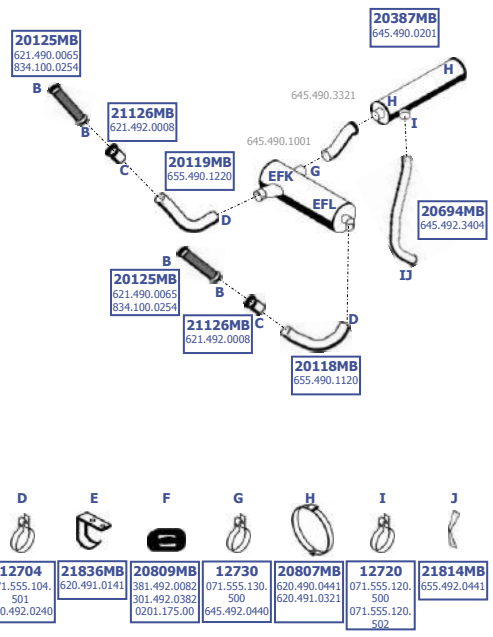

**SPECIAL SYSTEM**  
Extra noise reduction

LHD

Baumuster  
659.038

SA  
26724/18  
26724/32

MB-1120310

Our spare parts are not the originals but interchangeable with the originals ones. All original equipment manufacturer numbers, pictures and models used in this catalogue are for reference only. Our products bear our trade - mark.