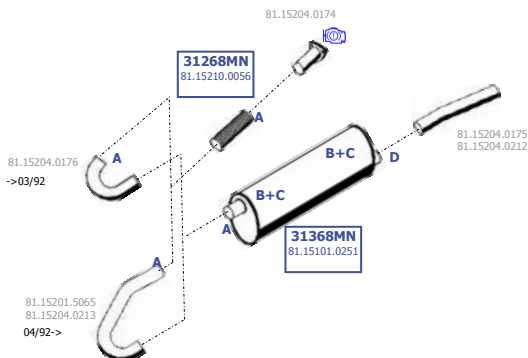

4X2

Chassis:  
469  
10.190 HOCL/R  
11.190 HOCL/R

Eng. D0826 TOH Vectra  
6 cyl. 7,0 ltr.  
132 KW / 180 HP

MAN

LHD

MN-1130187

 <b>12785</b> 06.67041.0126 81.97420.0023 06.67041.0133	 <b>31841MN</b> 81.15502.5079 81.15501.6023 81.15502.5120	 <b>31907MN</b> 81.96210.0052	 <b>12794</b> 81.97420.0140 06.67041.0125 85.15640.0001
---	---	-------------------------------------	---