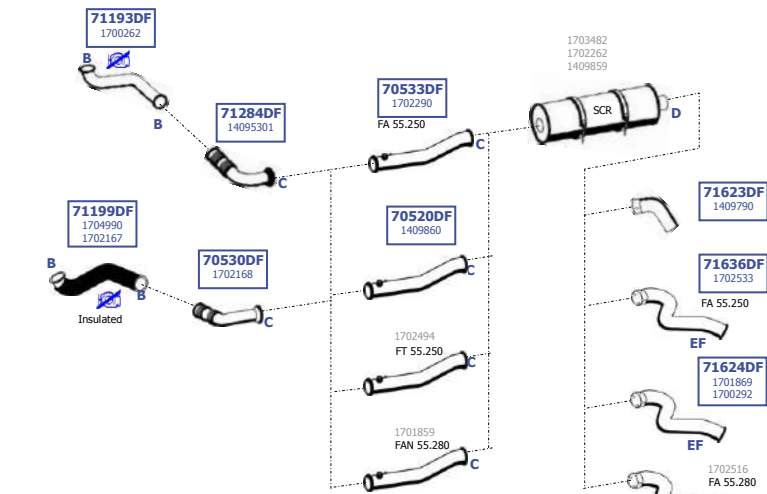

VAN1016 57804SA 1401693	1409390 1700319 1701988	12704 1403150	1405628	70905DF 1405498 1401125 1405193

Our spare parts are not the originals but interchangeable with the originals ones. All original equipment manufacturer' numbers, pictures and models used in this catalogue are for reference only. Our products bear our trade - mark.