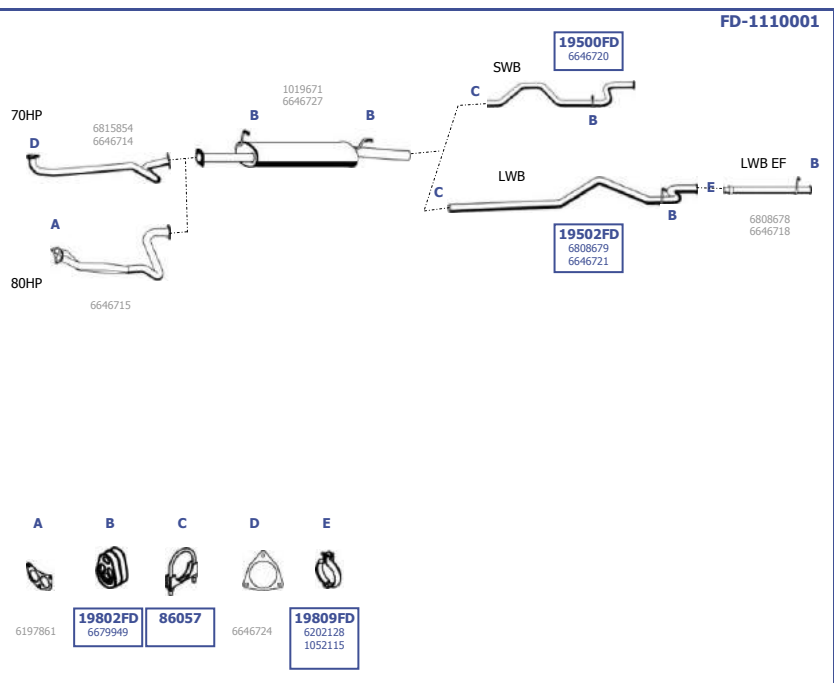

Suitable to:
FORD

Transit

10/1991 – 08/1994

80-120
150S
SWB

130-190
100L
150L
LWB

190EF
LWB LF

Eng.

LHD