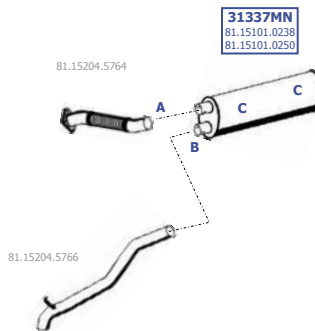

**LHD**

MN-1130200

<b>A</b> 	<b>B</b> 	<b>C</b> 
<b>12785</b> 06.67041.0126 81.97420.0023 06.67041.0133	<b>12794</b> 81.97420.0140 06.67041.0125 85.15640.0001	<b>20860MB</b> 83.97460.5503

Suitable to:  
**MAN**