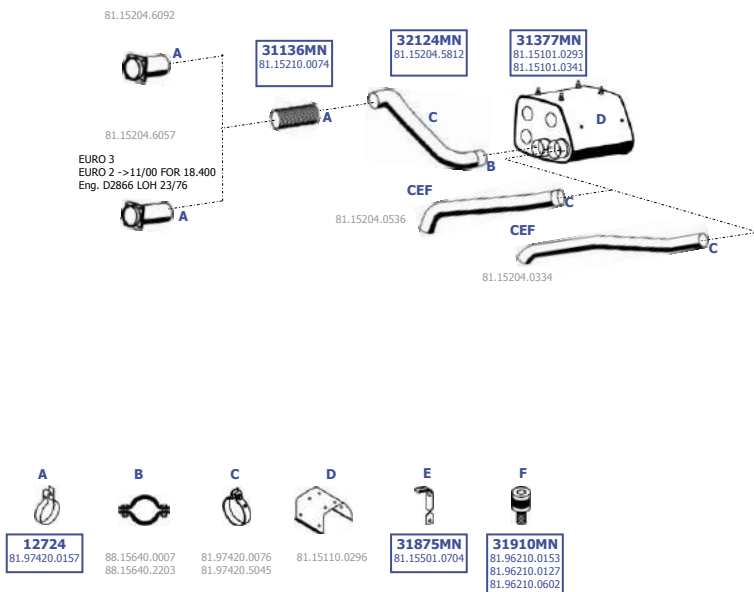

Eng. D2866 LOH  
6 cyl. 12,0 ltr.  
228 KW / 310 HP  
257 KW / 350 HP  
272 KW / 370 HP  
294 KW / 400 HP  
309 KW / 420 HP

Eng. D2876 LOH  
6 cyl. 13,0 ltr.  
338 KW / 460 HP

**LHD / RHD**

MN-3130242

Suitable to: