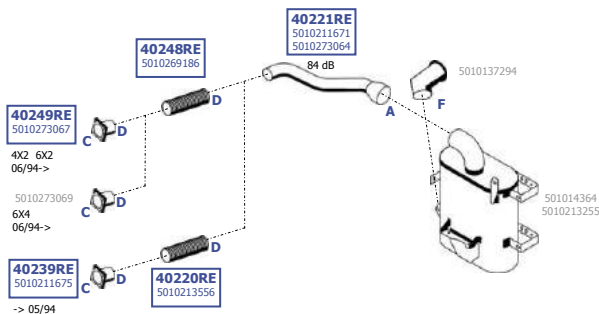

Suitable to:

RENAULT

RE-1120091

MAGNUM

EURO 1

11/1991 - 1996

AE385 TI
AE420 TI

Eng. MIDR
6 cyl. 12,0 ltr
385 HP
420 HP

LHD

Suitable to:

RENAULT

RE-2120092

MAGNUM

EURO 1

11/1991 - 1996

AE385 TI
AE420 TI

Eng. MIDR
6 cyl. 12,0 ltr
385 HP
420 HP

RHD