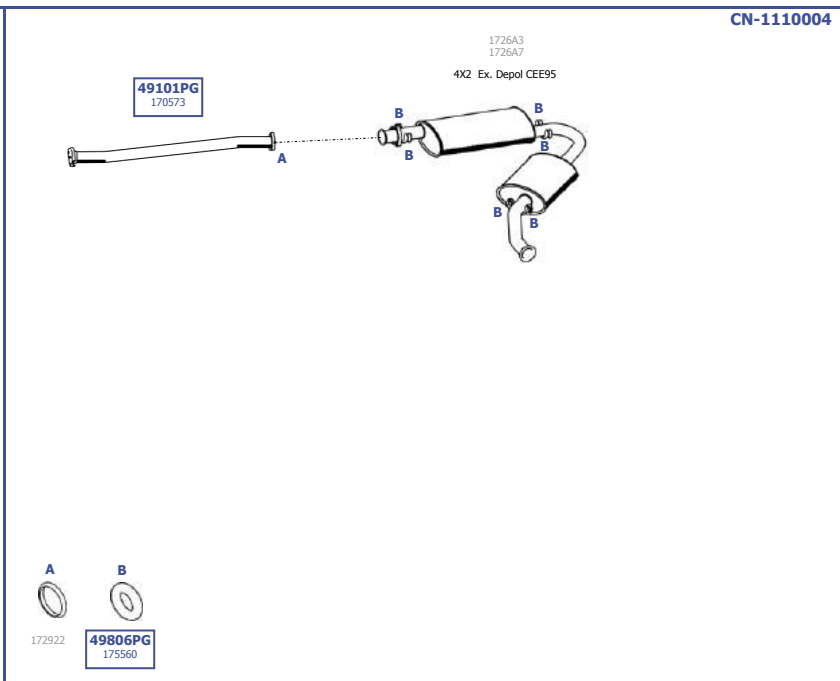

Suitable to:

Citroen

Jumper Relay

EURO 3
03/94 -
4X2
Eng. T9A (DJ5)
2,5 ltr Diesel 4 cyl
63 KW / 86 HP

LHD

Suitable to:

Citroen

Jumper Relay

EURO 3
12/96 - 08/02
4X2
Eng. THX (DJ5TED)
2,5 ltr T-Diesel 4 cyl
79 KW / 107 HP

LHD