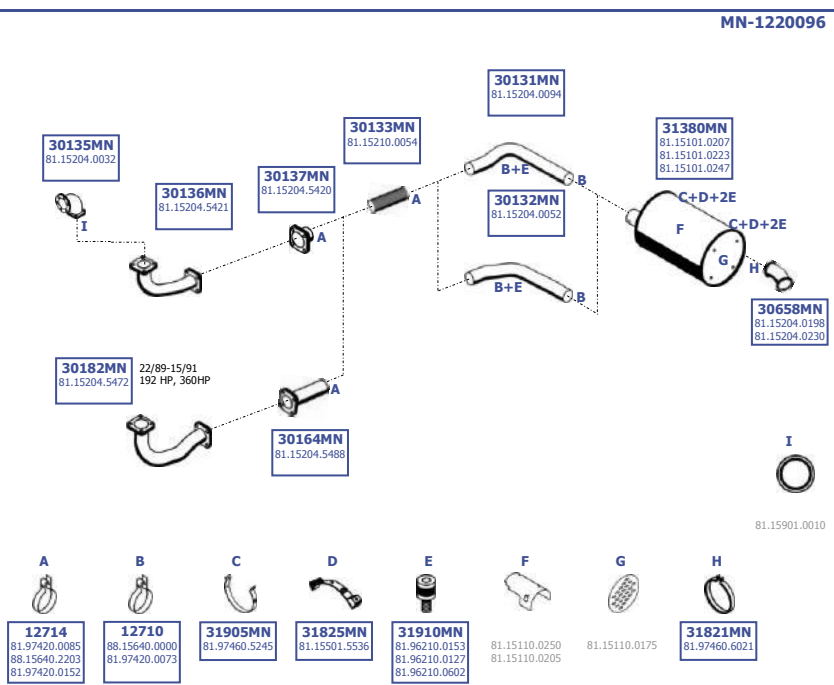

Suitable to:
MAN

F90

EURO 0

6X2 FNL

F05 22/24/25/26 t
04/1986-01/94

Eng. Turbo

LHD