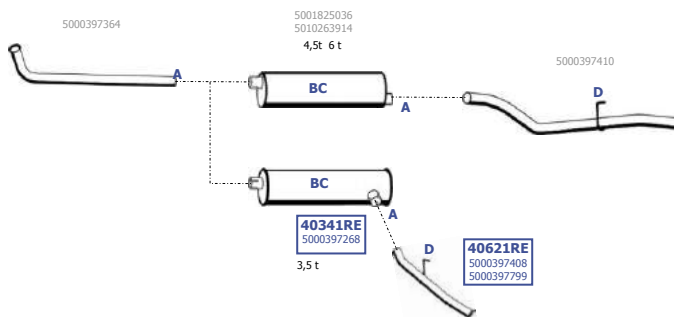

Suitable to:

RENAULT

MESSENGER

B90

3,5 t 4X4
4,5 t
6 t

Eng.

LHD

RE-1110003