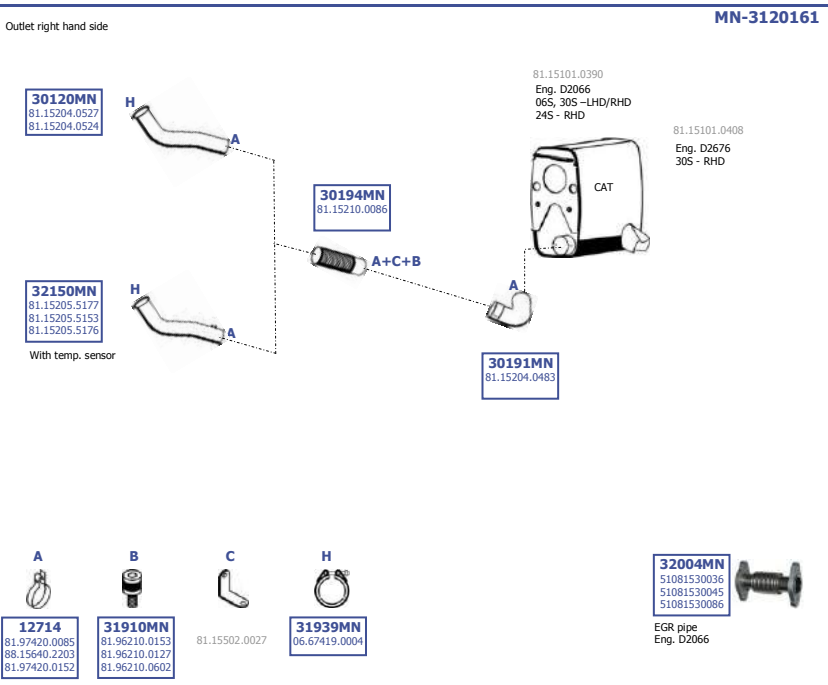

Suitable to:
MAN

TGS

EURO 4

04/2007 -

4X2 6X2/2 6X2/4
06S, 24S, 30S

Eng. D2066 LF
6 cyl. 10,5 ltr.
235 KW / 320 HP
265 KW / 360 HP
294 KW / 400 HP
324 KW / 440 HP

Eng. D2676 LF
6 cyl. 12,4 ltr.
353 KW / 480 HP

LHD / RHD