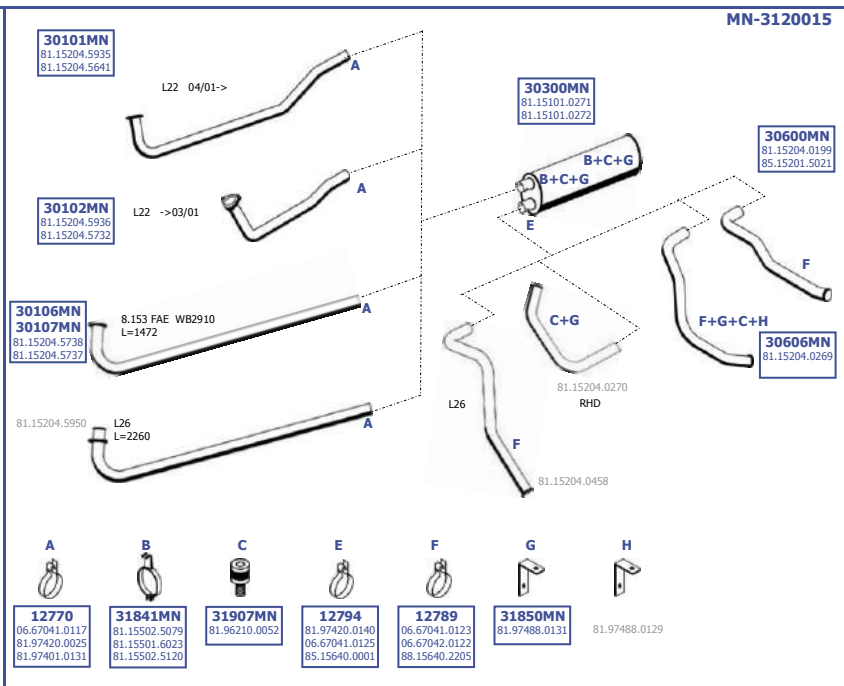

Suitable to:
MAN

L2000

EURO 1/2/3

1994 - 2006

4X4

L22 8-9t 20/94-
L26 10t 24/94-

Eng. D0824 LFL
4 cyl. 4,6 ltr.
81 KW / 110 HP
114 KW / 155 HP
118 KW / 160 HP

LHD / RHD

Suitable to:
MAN

L2000

EURO 1/2/3

1994 - 2006

4X4

L22 8-9t 20/94-08/02
L26 10t 24/94-
L41 10t 06/04-

Eng. D0824 LFL
4 cyl. 4,6 ltr.
114 KW / 155 HP
118 KW / 160 HP

LHD