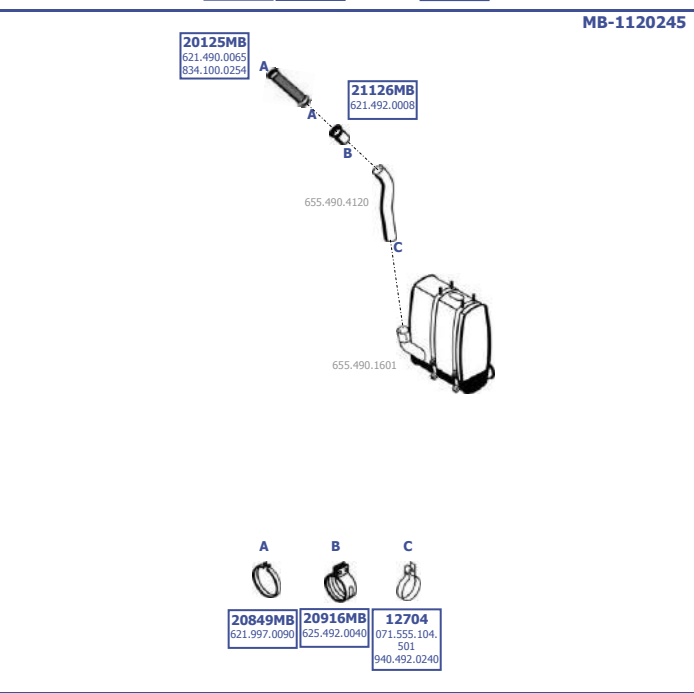

Suitable to:
MERCEDES

MK 14-25 tons

1988 –

1831/1831 L
1834/1834 L
2024
2031
2531/2531 L
2534/2534 L
2631/2631 L
2634

1831 LS
1834 S/1834 LS
2031 S
2631 S
2634 S

1831 K
1834 K/1834 AK
2024 K
2031 K
2631 K/2631 LK

SPECIAL SYSTEM
Exhaust mounted
outside chassis frame

Baumster Baumster
655.005 656.147
655.006 656.205
655.007 656.302
655.008 656.309
655.009 659.002
655.020 659.003
655.021 659.101
655.022 659.102
655.023 659.104
655.101
655.102
655.103
655.107
655.141
655.142
655.143
655.307 SA
655.405 26782/02
655.406
655.407
655.408
655.409
655.420
655.421
655.422
655.423
655.501
655.502
655.503
655.541
655.542
655.543
656.011
656.012
656.014
656.045
656.046
656.048
656.049
656.109
656.142