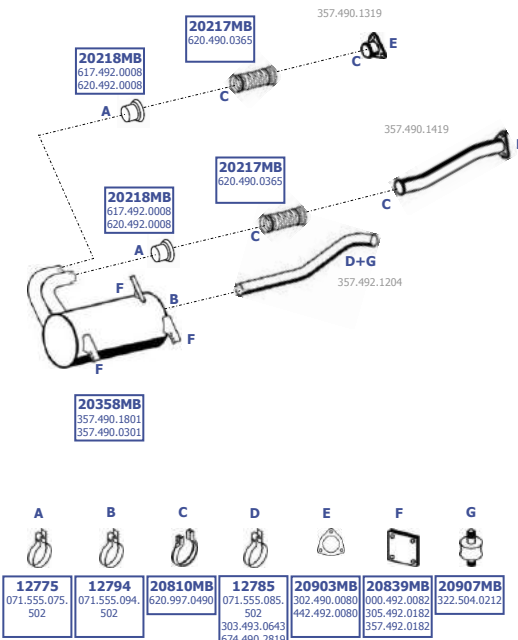

Suitable to:
MERCEDES

O 405GT

EURO 1

1992 - 1996

6X2

Eng. OM447 H/HA
6 cyl. 12,0 ltr.
184 KW / 250 HP
220 KW / 300 HP

-> CH No. 069463

LHD

Baumuster
357.250
357.251

MB-1130383