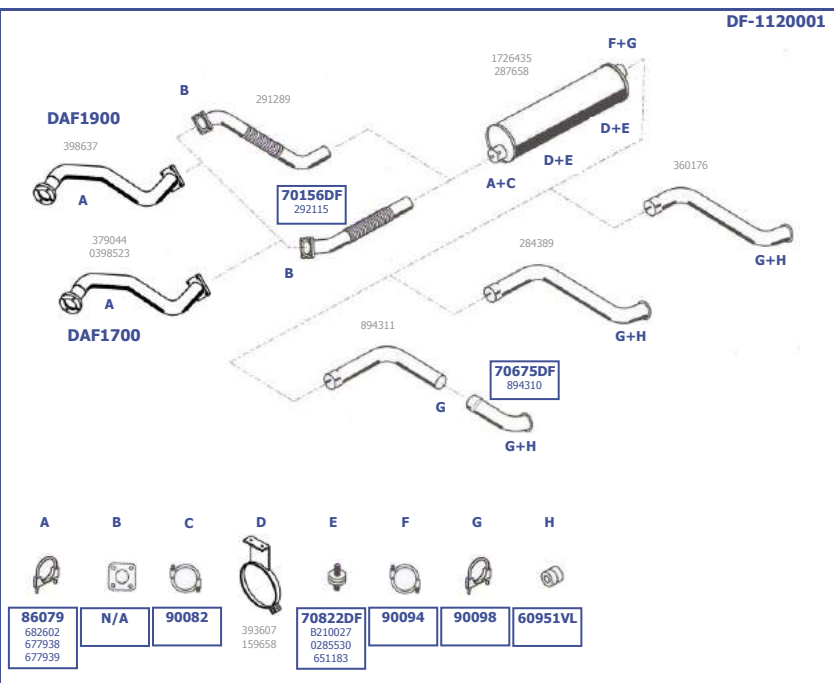

Suitable to:
DAF

1700
1900

LHD