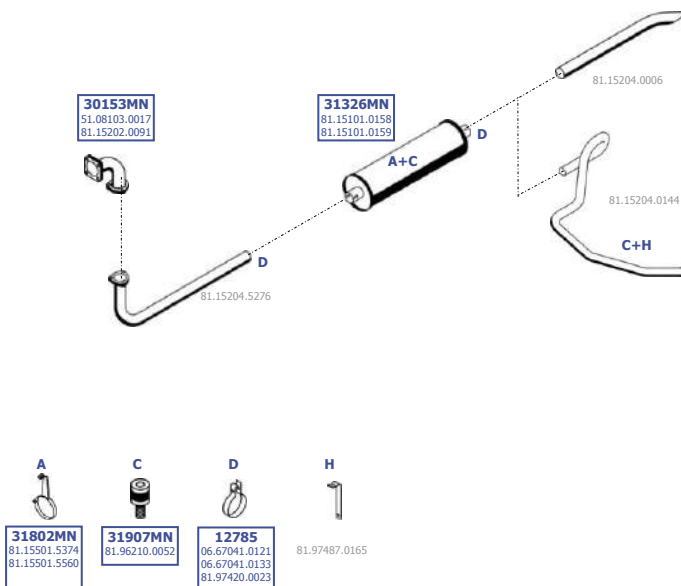

Suitable to:
MAN

G90

EURO 0/1

16/1988 – 28/1994

4X2

L05 8/9t

Omnibus chassis

Eng. D0226 MCFO/MC
6 cyl. 5,7 ltr.
125 KW / 170 HP

LHD

MN-1120009