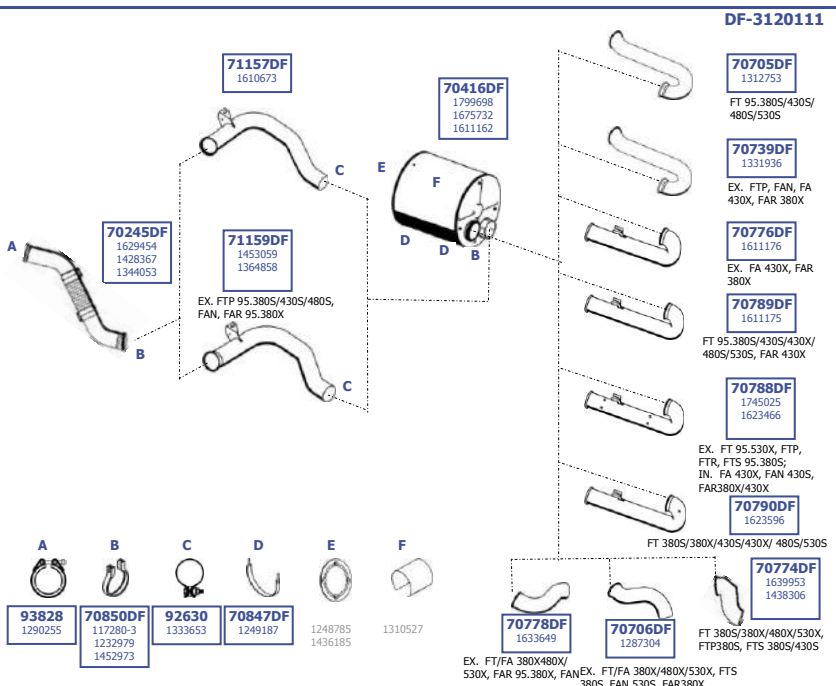

Suitable to:
DAF

XF 95

EURO 3

01/2001 - 04/2006

4X2 6X2 6X4

FT/FTP/FTS/FA/FAN/FAS
95.380S
FT/FA/FAR 95.380X
FT/FTP/FTR/FTS/FA/FAN
/FAS/FAT 95.430S
FT/FA/FAR 95.430X
FT/FTP/FTR/FTS/FA/FAN
/FAR/FAS/FAT 95.480S
FT/FA 95.480X
FT/FTP/FTR/FTS/FA/FAN
/FAR/FAS/FAT 95.530S
FT/FA 95.530X

Eng.

LHD / RHD

Suitable to:
DAF

XF 95

EURO 3

01/2001 - 04/2006

6X4

FTT 95.480X

Eng.

LHD / RHD