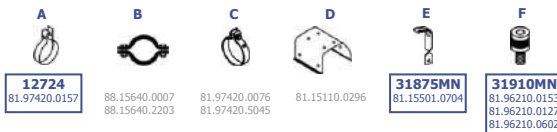

Suitable to:

MAN

MN-3130245

A81 24.XXX

EURO 3

36/2001 -

6X2

A81
18.400 HOCLN/R-CKD
18.460 HOCLN/R-CKD

Eng. D2866 LOH
6 cyl. 12,0 ltr.
294 KW / 400 HP

Eng. D2876 LOH
6 cyl. 13,0 ltr.
338 KW / 460 HP

LHD / RHD

Suitable to:

MAN

MN-3130246

A82 18.XXX

EURO 3

26/2002 -

4X2

A82
18.310 HOCL/R LBC
18.350 HOCL/R LBC
18.370 HOCL/R LBC
18.400 HOCL/R LBC
18.410 HOCL/R LBC

Eng. D2866 LOH
6 cyl. 12,0 ltr.
228 KW / 310 HP
257 KW / 350 HP
272 KW / 370 HP
294 KW / 400 HP
301 KW / 410 HP

LHD / RHD