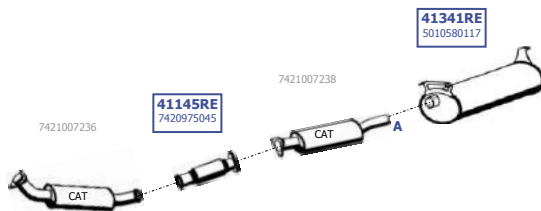

Suitable to:

RENAULT

MASCOTT

EURO 4

05/2004 –

4X2

Eng. DXi 3

4 cyl. 3,0 ltr.

96 KW / 130 HP

110 KW / 150 HP

LHD / RHD

A

50810IV
5010317401

RE-3110014