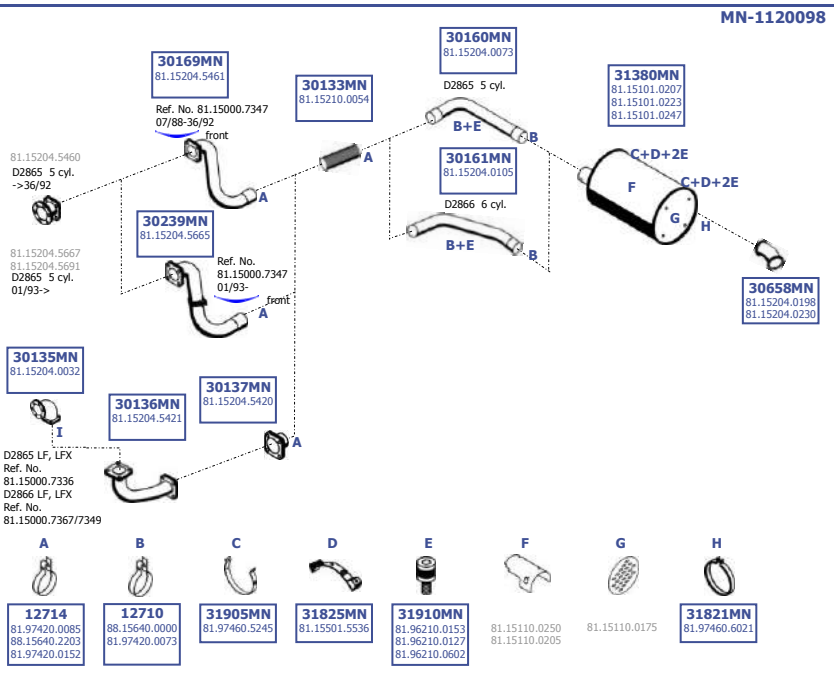

Our spare parts are not the originals but interchangeable with the originals ones. All original equipment manufacturer numbers, pictures and models used in this catalogue are for reference only. Our products bear our trade - mark.