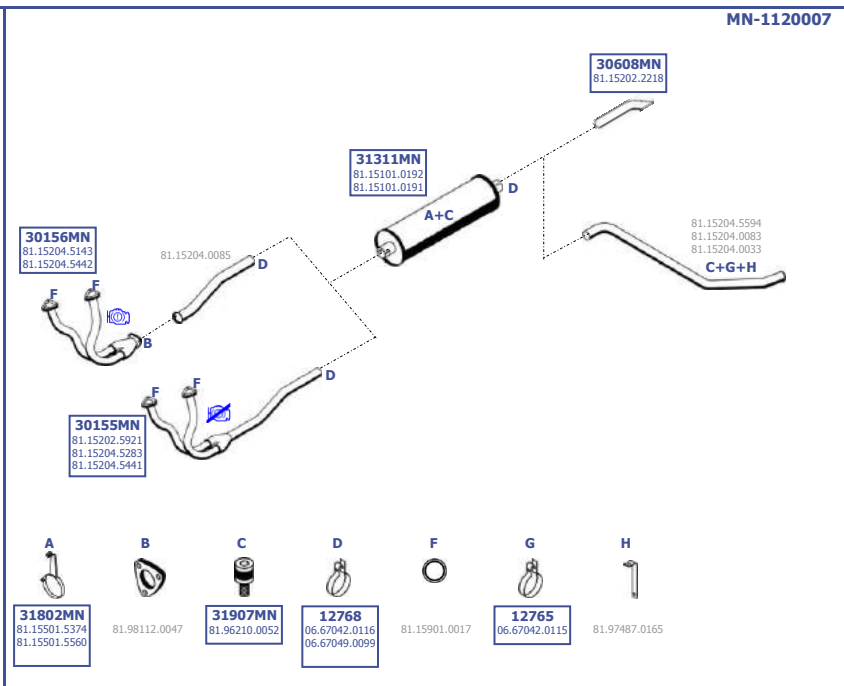

Suitable to:
MAN

G90

EURO 0/1

09/1988 – 1994

4X4 FA

L03 8/9t

Eng. D0826
6 cyl. 6,9 ltr.
110 KW / 150 HP

LHD

Suitable to:
MAN

G90

EURO 0/1

16/1988 – 28/1994

4X2 FOC

L05 8/9t

Omnibus chassis

Eng. D0826 FO
6 cyl. 6,9 ltr.
110 KW / 150 HP

LHD