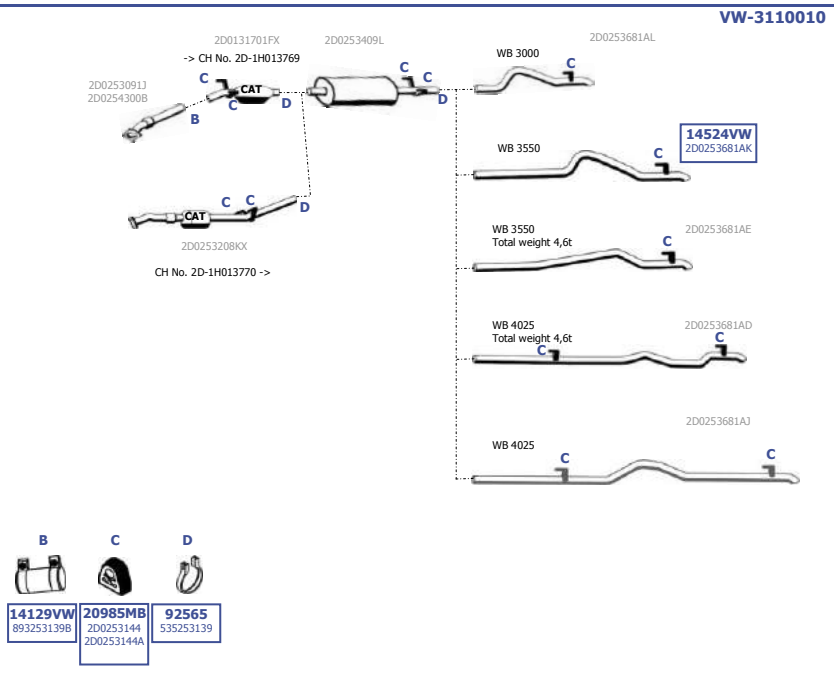

LT2

Eng. APA TDI  
5 cyl. 2,5 ltr  
66 KW / 90 HP

**LHD / RHD**

Our spare parts are not the originals but interchangeable with the originals ones. All original equipment manufacturer numbers, pictures and models used in this catalogue are for reference only. Our products bear our trade - mark.