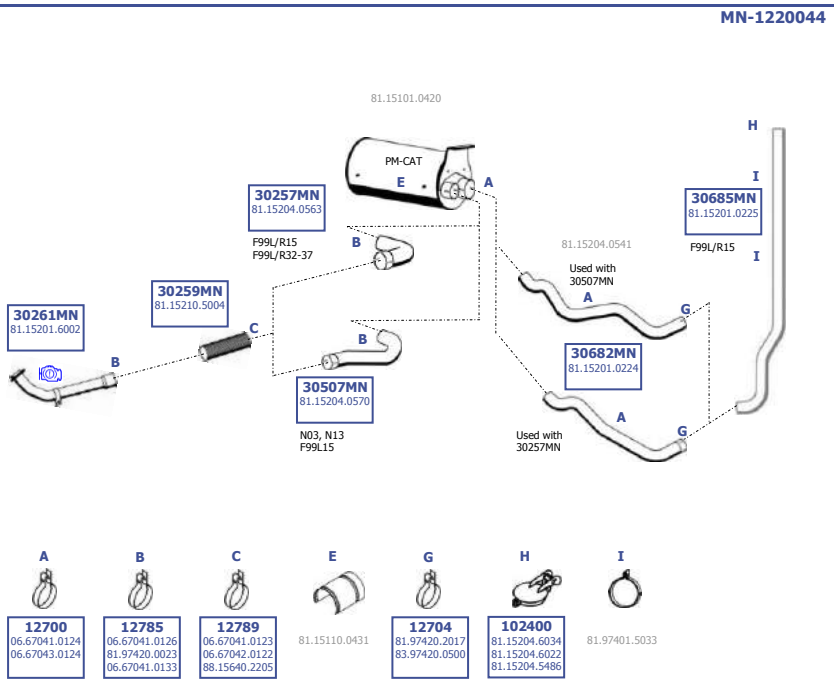

EURO 4

22/2005 -

4X2  
N03  
N05  
N13  
N15

Eng. D0834 LFL 50-55  
4 cyl. 4,5 ltr.  
110 KW / 150 HP  
132 KW / 180 HP  
151 KW / 210 HP

LHD

Our spare parts are not the originals but interchangeable with the originals ones. All original equipment manufacturer numbers, pictures and models used in this catalogue are for reference only. Our products bear our trade - mark.