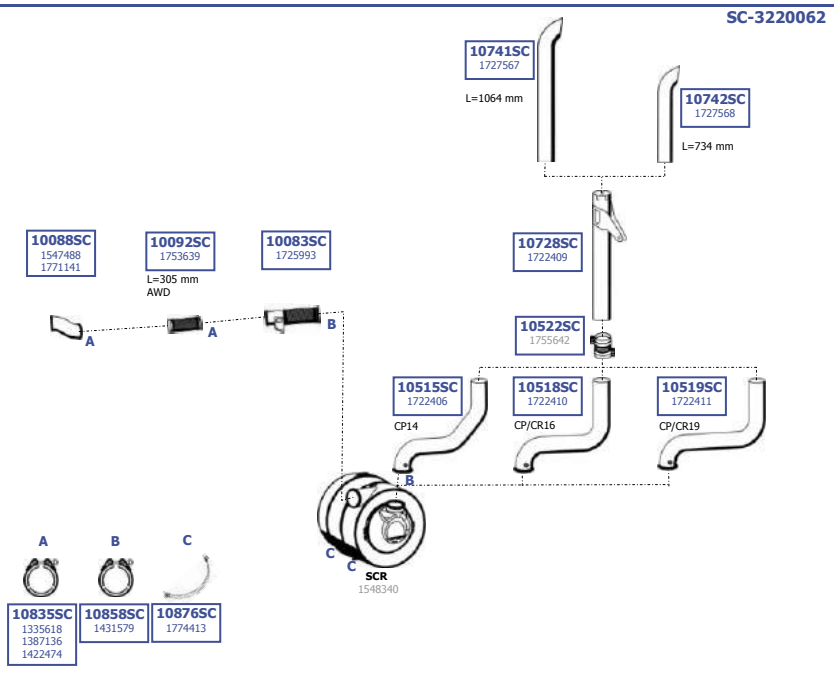

Suitable to:
SCANIA

P,R,T

EURO 5

2006 -

4X2 4X4 6X2 6X2/2 6X2/4
6X4 6X6 8X2 8X4 8X6 8X8

P380, P420
R380, R420
G380, G420

Eng. DC 12
6 cyl. 11,7ltr.
280 KW / 380 HP
309 KW / 420 HP

CH No. 2050487SSS ->
CH No. 5232377SNL ->
CH No. 9145001SAN ->
CH No. 3652874SLA ->

LHD / RHD