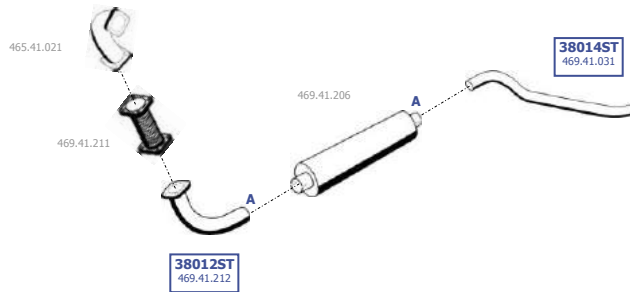

Suitable to:

STAR

742

EURO 2

1990 - 2000

4X2

WB 3300

Eng. Perkins Phaser 100T
4,0 ltr
110 HP

LHD

ST-1120015