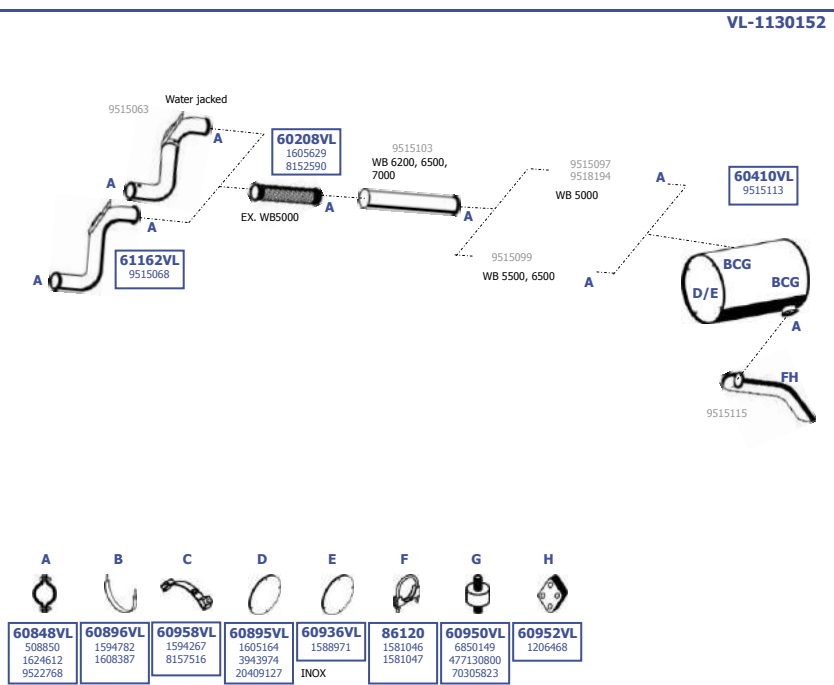

Eng. TD 100 EA/D/G  
6 cyl. 9,6 ltr.  
133 KW / 180 HP  
160 KW / 218 HP  
180 KW / 245 HP  
203 KW / 276 HP

**LHD**

Our spare parts are not the originals but interchangeable with the originals ones. All original equipment manufacturer numbers, pictures and models used in this catalogue are for reference only. Our products bear our trade - mark.