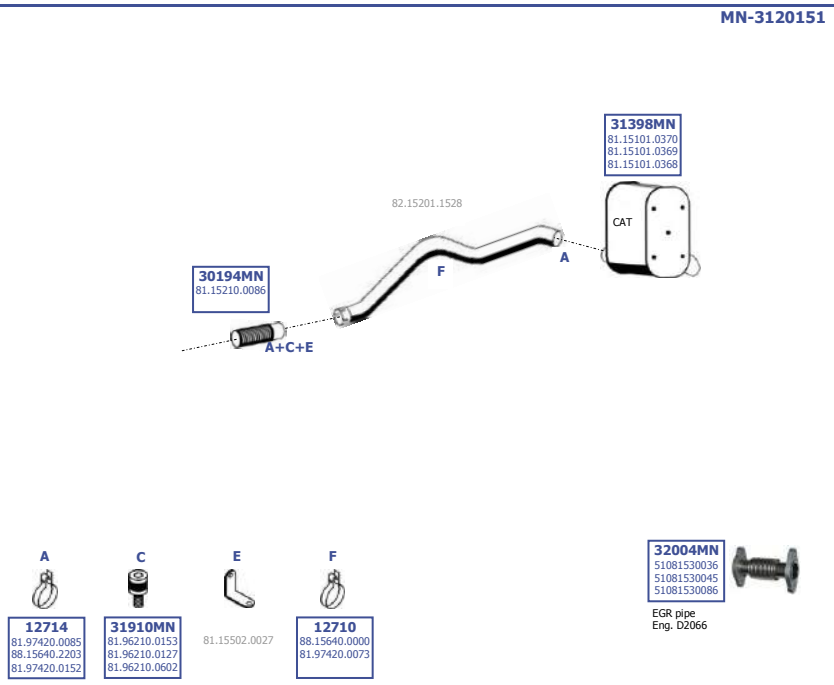

Our spare parts are not the originals but interchangeable with the originals ones. All original equipment manufacturer numbers, pictures and models used in this catalogue are for reference only. Our products bear our trade - mark.