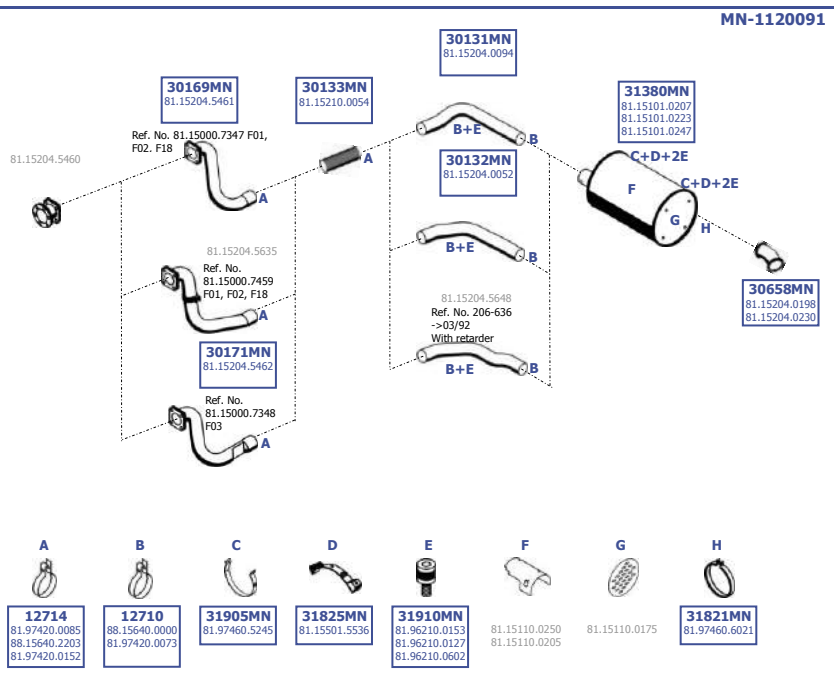

Suitable to:
MAN

F90

EURO 0

4X2

16/19 t

F01 F 1985-94
F02 FL 1985-94
F03 FLL 1986-94

26 t

F18 FNL 13/91-01/92

Eng. D2865 Turbo
5 cyl.

Suitable to:
MAN

F90

EURO 0

4X2

16/19 t

F02 FL 1985-94
F03 FLL 1986-94

26 t

F18 FNL 13/91-01/92

Eng.

LHD