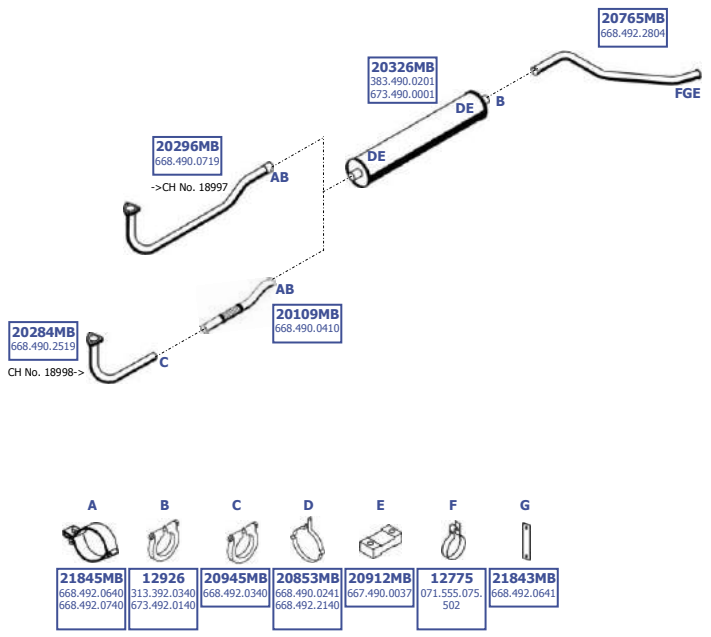

Our spare parts are not the originals but interchangeable with the originals ones. All original equipment manufacturer numbers, pictures and models used in this catalogue are for reference only. Our products bear our trade - mark.