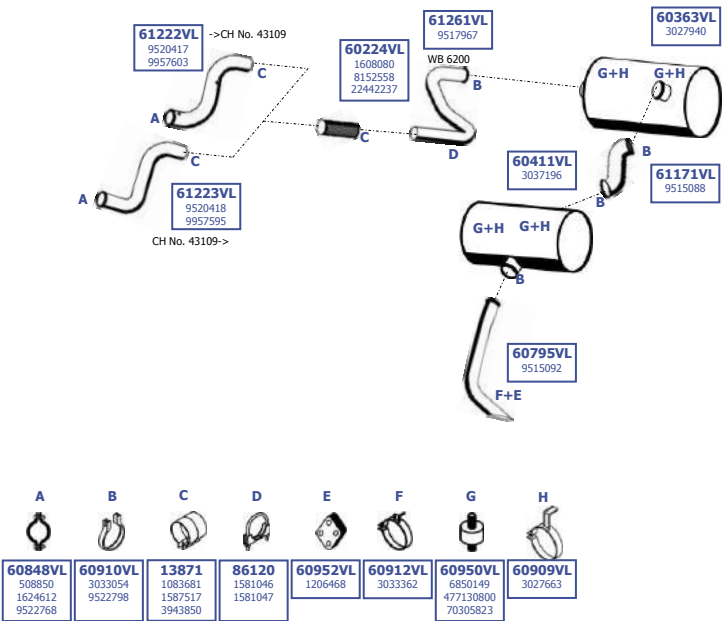

Suitable to:
VOLVO

B9 M
B10 M

EURO 2/3

4X2

MARK IV
CH No 41083->

Eng. THD101G
6 cyl. 9,6 ltr.
160 KW / 218 HP
180 KW / 245 HP

RHD

VL-2130156

Suitable to:
VOLVO

B9 M
B10 M

EURO 2

4X2

MARK IV
CH No 41083->

Eng. THD101G
6 cyl. 9,6 ltr.
160 KW / 218 HP
180 KW / 245 HP

LHD

VL-1130153