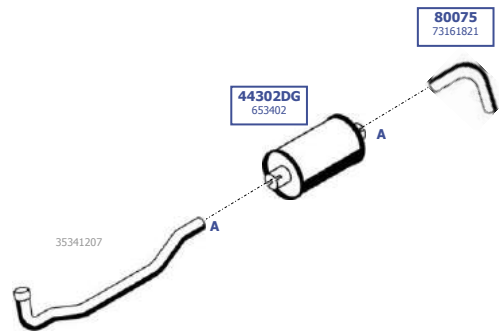

Suitable to:
DODGE

COMMANDO

->1974

Commando 2

G11
G12
G13
G15

Eng. PERKINS T6.354

RHD

DG-2120005