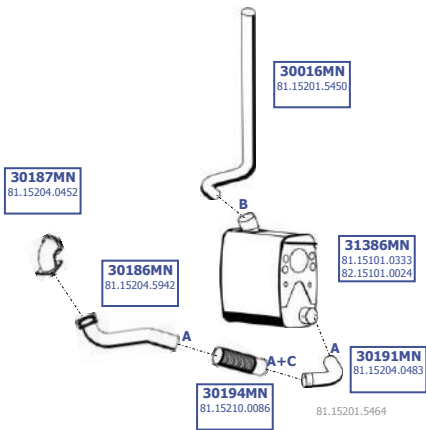

Suitable to:
MAN

TGA

EURO 3

2002 - 2008

8X4/4

H94 41t. 28/02-23/08

Eng. D2676 LF
6 cyl. 12,4 ltr.
353 KW / 480 HP

LHD

MN-1220144

A 	B 	C
12714 81.97420.0085 88.15640.2203 81.97420.0152	12724 81.97420.0157	31910MN 81.96210.0153 81.96210.0127 81.96210.0602

Suitable to:
MAN

TGA

EURO 3

2003 - 2008

8X6

H93 35/41t. 33/03-36/08
H96 35/41t. 36/03-36/08

F99L15

Eng. D2066
6 cyl. 10,5 ltr.
228 KW / 310 HP
257 KW / 350 HP
287 KW / 390 HP
316 KW / 430 HP

Eng. D2676 LF
6 cyl. 12,4 ltr.
353 KW / 480 HP

LHD / RHD

MN-3220145