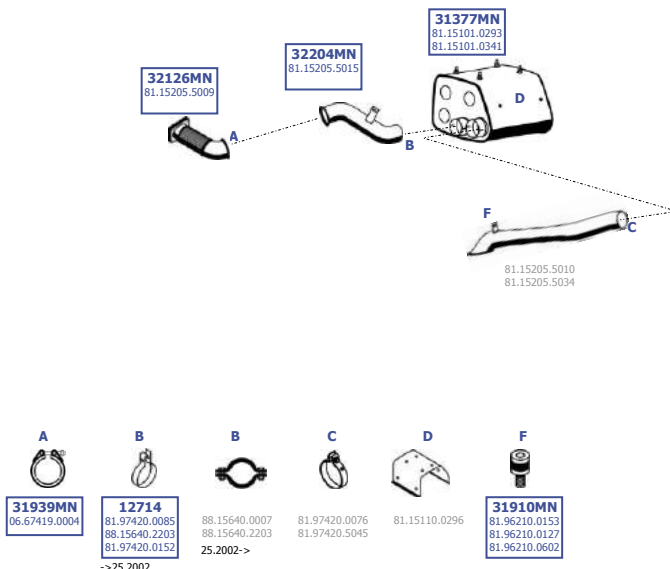

Suitable to:
MAN

LION'S STAR

EURO 3

24/2000 –

4X2

R02
R03

Eng. D2866 LOH
6 cyl. 12,0 ltr.
228 KW / 310 HP
265 KW / 360 HP
301 KW / 410 HP

Eng. D2876 LOH
6 cyl. 13,0 ltr.
338 KW / 460 HP
353 KW / 480 HP

LHD / RHD

MN-3130249

Suitable to:
MAN

LION'S COACH

EURO 3

24/2000 –

4X2 6X2

R07
R08

Eng. D2866 LOH
6 cyl. 12,0 ltr.
228 KW / 310 HP
265 KW / 360 HP
301 KW / 410 HP

Eng. D2876 LOH
6 cyl. 13,0 ltr.
338 KW / 460 HP

LHD / RHD

MN-3130250