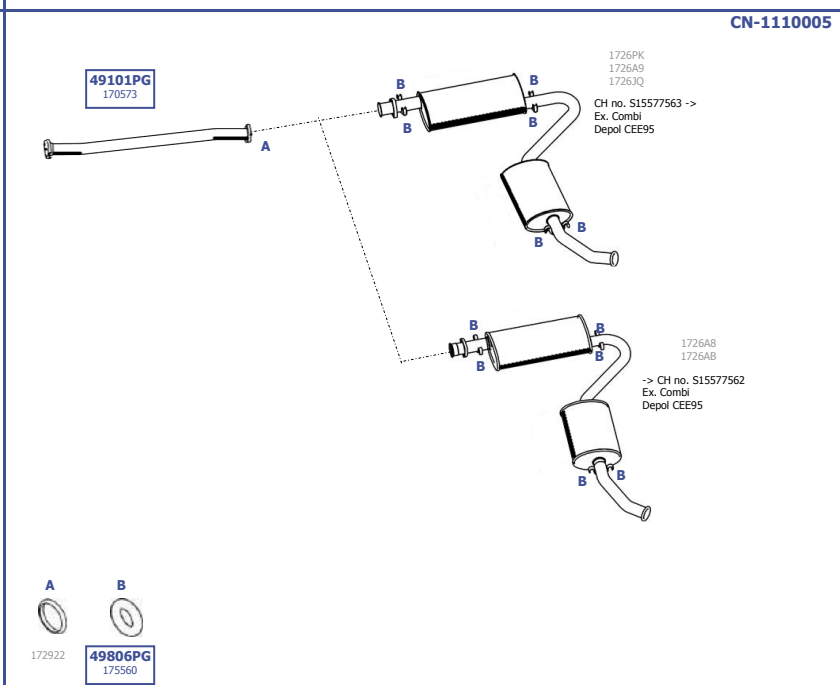

Our spare parts are not the originals but interchangeable with the originals ones. All original equipment manufacturer numbers, pictures and models used in this catalogue are for reference only. Our products bear our trade - mark.