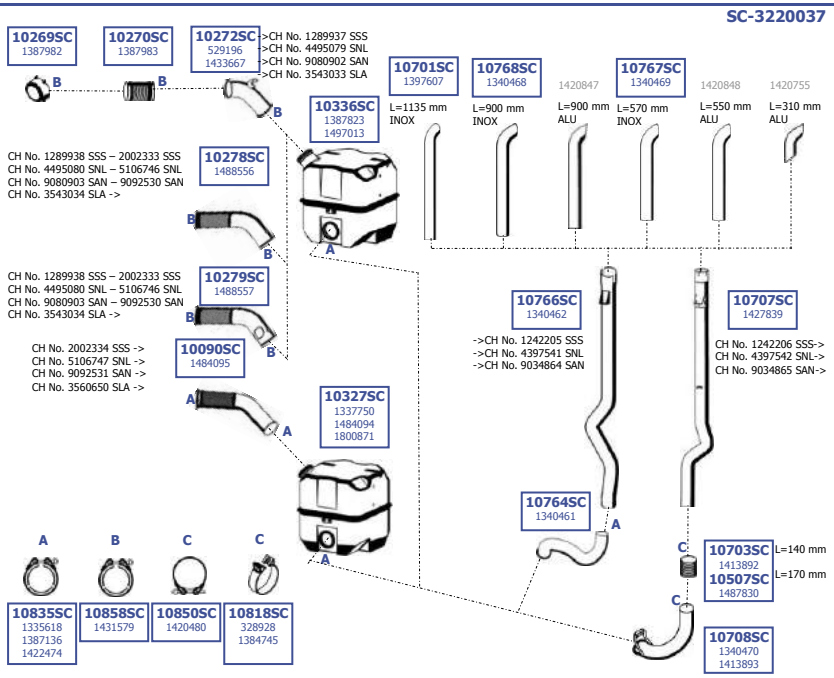

Suitable to:
SCANIA

4 SERIES

EURO 2/3

1996 - 2004

CP 19 CR 19

C/G/L164

Eng. DC 16

V8 cyl. 15,6 ltr.

353 KW / 480 HP

426 KW / 580 HP

LHD / RHD