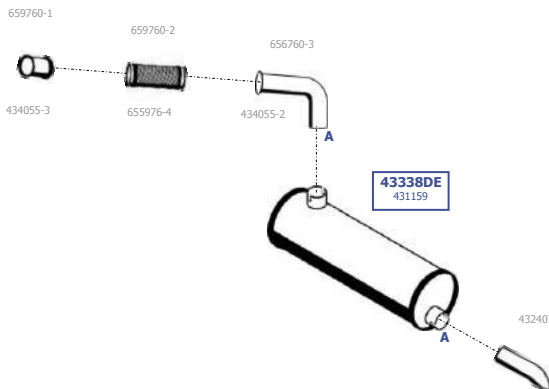

Suitable to:

DENNIS

DART

EURO 3

2000 - 2005

4X2

SLF

Eng.

RHD

DE-2130002

-> CH No. 6333

CH No. 6334->