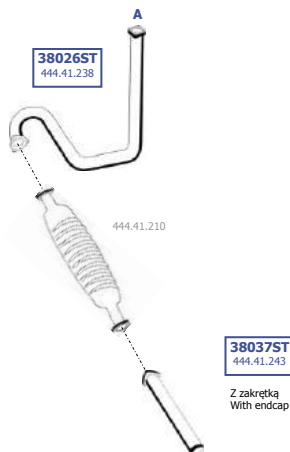

A

Suitable to:

STAR

266

1973 - 2000

6x6

Wylot spalin z przodu
kabiny

Eng. S359/S359M
6 cyl. 6,8 ltr.
110 KW / 150 HP

LHD

ST-1120010