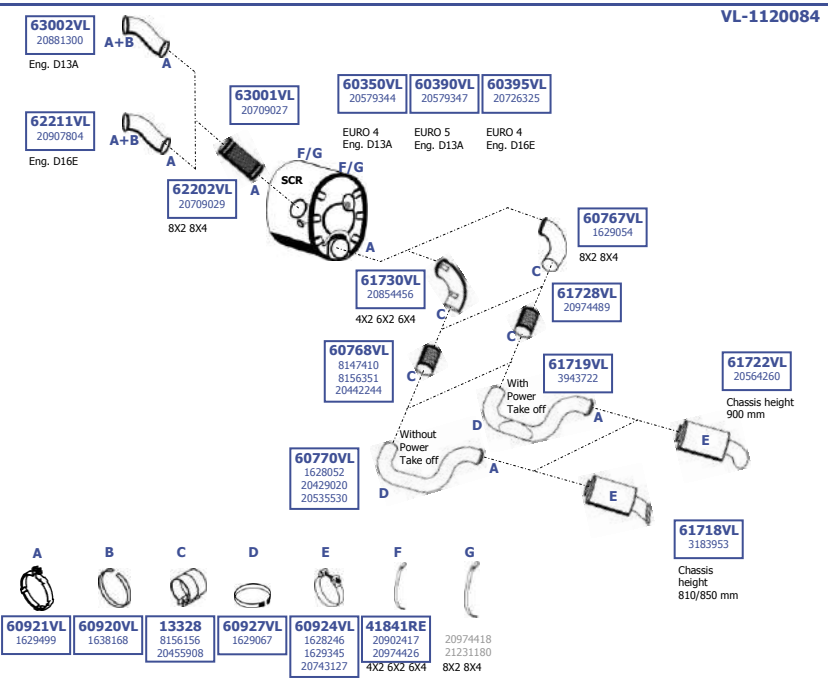

Suitable to:
VOLVO

FH

EURO 4/5

09/2005 -

4X2 6X2 6X2/2 6X2/4
6X4 8X2 8X4

FH 13
FH 16

Eng. D13A
6 cyl. 12,8 ltr.
294 KW / 400 HP
324 KW / 440 HP
353 KW / 480 HP
382 KW / 520 HP

Eng. D16E
6 cyl. 16,1 ltr.
396 KW / 540 HP
426 KW / 580 HP
485 KW / 660 HP

LHD

Suitable to:
VOLVO

FH

EURO 4/5

09/2005 -

4X2 6X2 6X2/2 6X2/4
6X4 8X2 8X4

FH 13
FH 16

Eng. D13A
6 cyl. 12,8 ltr.
294 KW / 400 HP
324 KW / 440 HP
353 KW / 480 HP
382 KW / 520 HP

Eng. D16E
6 cyl. 16,1 ltr.
396 KW / 540 HP
426 KW / 580 HP
485 KW / 660 HP

RHD