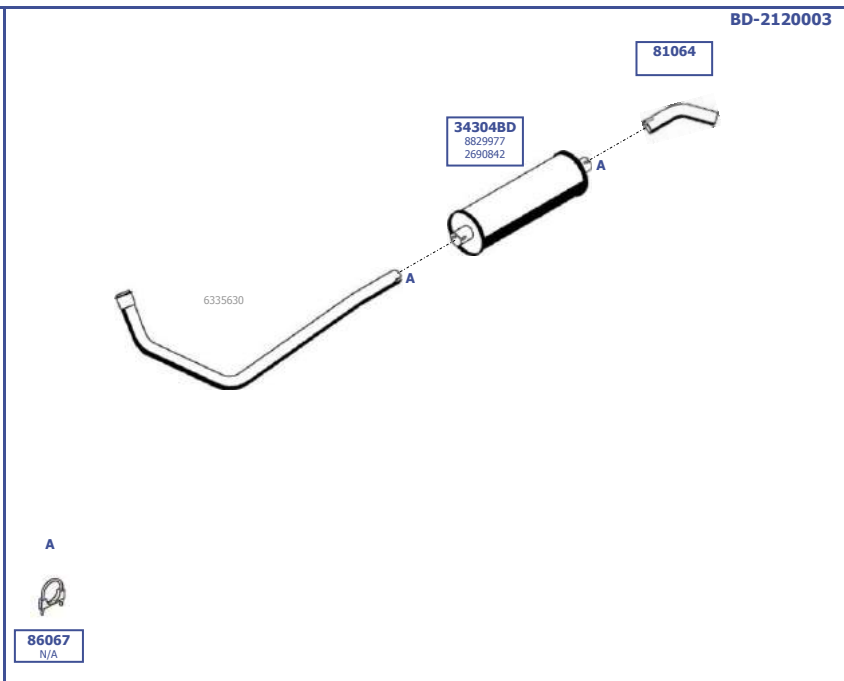

Suitable to:  
**BEDFORD**

TK, TL, KM

EURO 0

1970 ->

60/70

Eng.  
6 cyl.  
330HP  
466HP  
Non turbo

**RHD**

Suitable to:  
**BEDFORD**