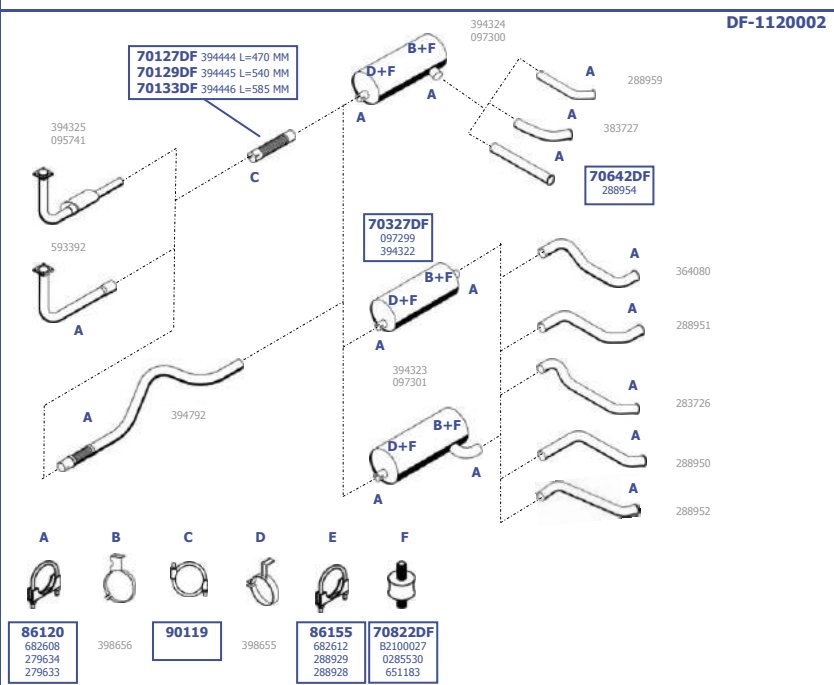

Suitable to:
DAF

2800 ATI
3300 ATI
3600 ATI

- 12/1988

LHD