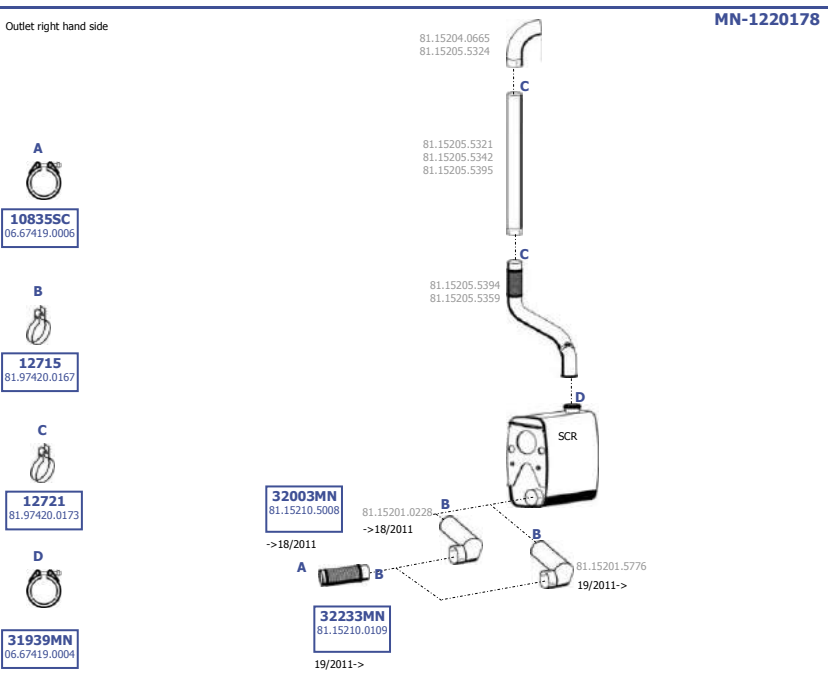

Suitable to:
MAN

TGS

EURO 5

08/2007 -

8X2 8X4 8X6

32, 35, 41 t

37S, 39S, 41S, 59S, 73S, 90S

Eng. D2676 LF
6 cyl. 12,4 ltr.
353 KW / 480 HP
397 KW / 540 HP

LHD