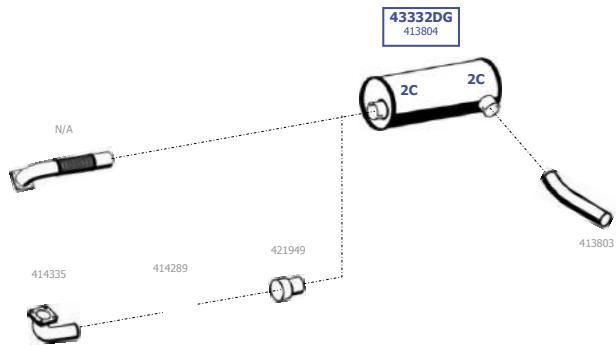

Suitable to:
DENNIS

JAVELIN

EURO 1
1993 - 1995

4X2

Eng. CUMMINS 6CTA
8,3 ltr. 6 cyl.
177 KW / 240 HP

RHD

DE-2130005