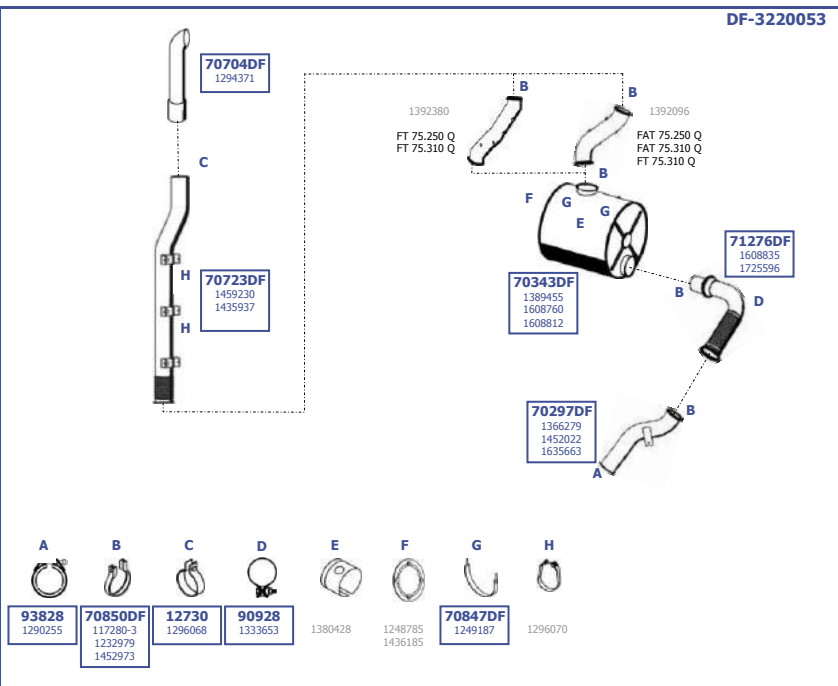

Suitable to:
DAF

CF 75

EURO 3

01/2001 - 09/2006

 6X4 27t.
 4x2 20,5t.

FAT/FT 75.250
FAT/FT 75.310

Eng. PE 183 C
9,2 ltr. 6 cyl.
183 KW / 250 HP

Eng. PE 228 C
9,2 ltr. 6 cyl.
223 KW / 310 HP

LHD / RHD

Suitable to:
DAF

CF 75

EURO 3

01/2001 - 05/2006

 8X4

FAD 75.250Q / 75.360Q

Eng. PE 183C / PR183S
PE 265C / PR 265S
9,2 ltr. 6 cyl
183 KW / 249 HP
265 KW / 360 HP

LHD / RHD