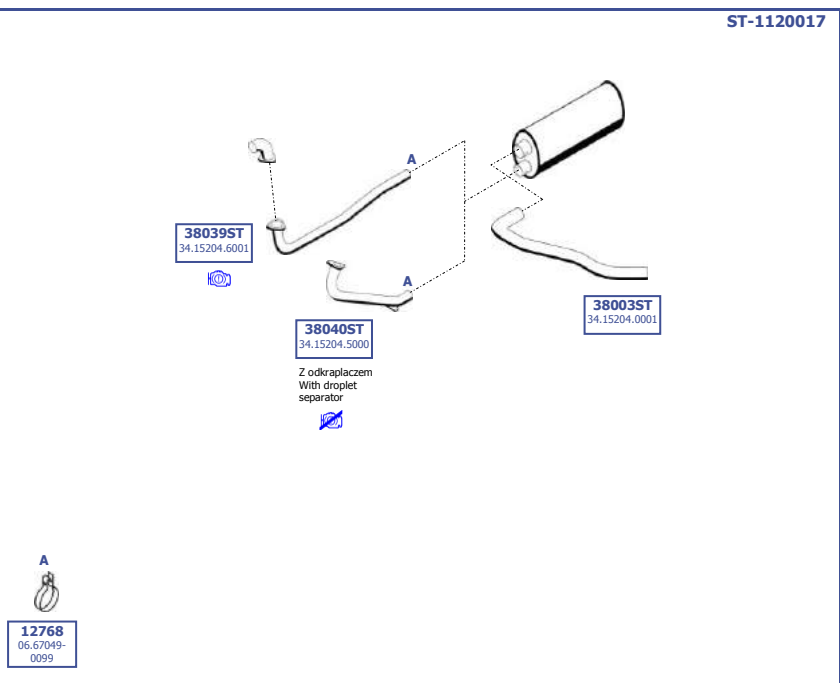

Suitable to:
STAR

944

EURO 2

2000 - 2006

4X4

Eng. MAN D0824 LFG01
4 cyl.
114 KW / 155 HP

LHD

ST-1120017

Suitable to:
STAR

1142

1986 - 1995

4X2

WB 3900

Eng. S359M
6 cyl. - 6,8 ltr.
110 KW / 150 HP

LHD

ST-1120018