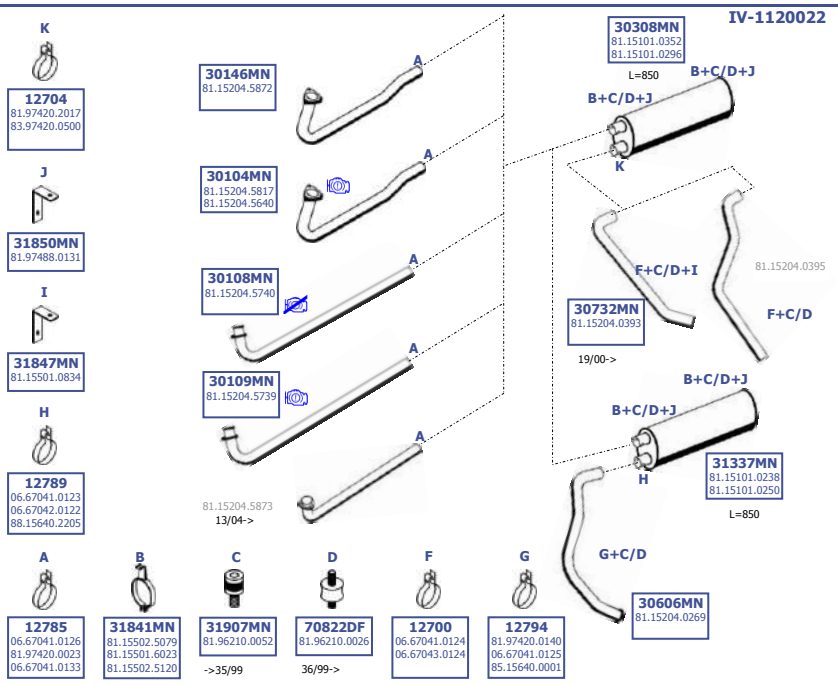

Suitable to:
MAN

L2000

EURO 2/3

1994 - 2001

4X4

L23 8-9t 24/94-35/01
L27 10t 24/94-

Eng. D0826 LFL
6 cyl. 6,9 ltr.
162 KW / 220 HP

LHD