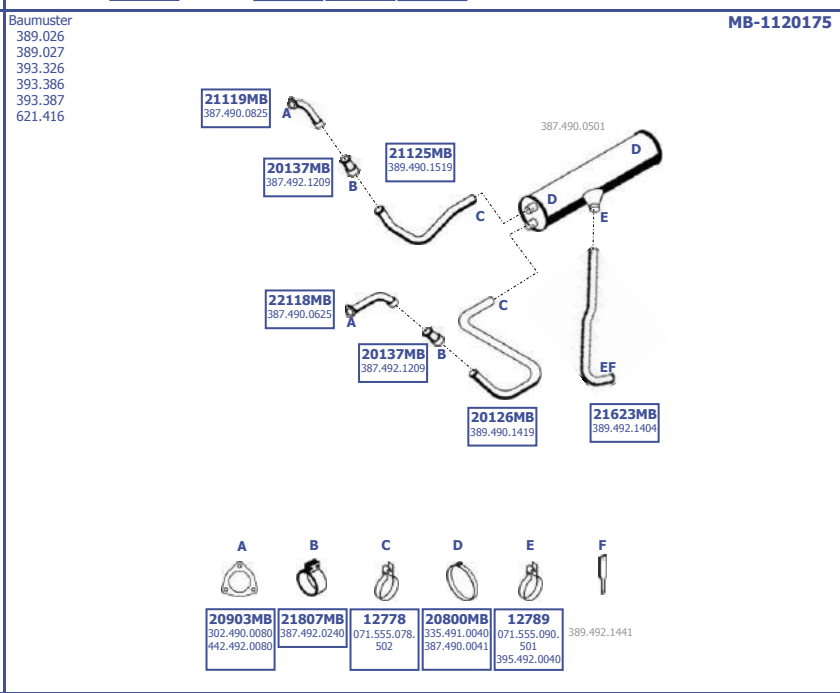

6X2  
2232/2232 L  
WB 4500, 4800

6X4  
2232  
WB 4500

LHD

Our spare parts are not the originals but interchangeable with the originals ones. All original equipment manufacturer numbers, pictures and models used in this catalogue are for reference only.  
Our products bear our trade - mark.