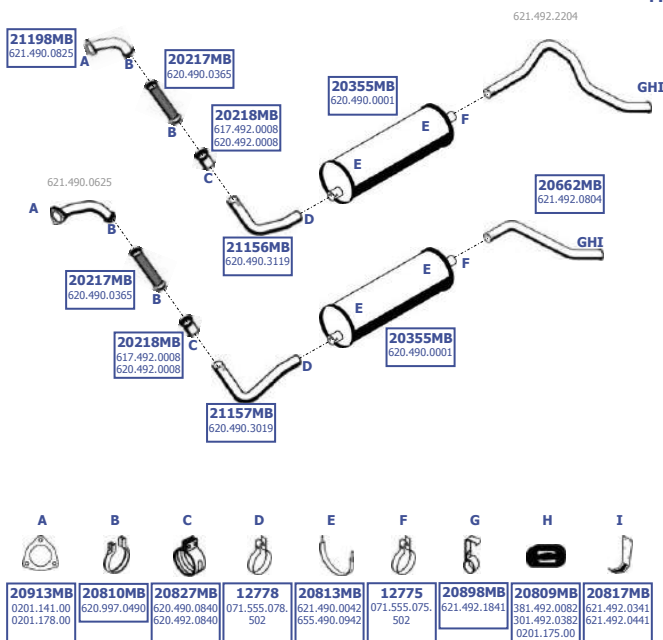

Suitable to:
MERCEDES

26-48 tons

CH No. 5.129.245 ->

2636 /3036/3336/3536/4436/5436
WB 4100

2636 AS
WB 3500

2636 AK
WB 3500, 3850
6036 AK
WB 4100

2645 AF
WB 4100

LHD

Baumuster
624.237
624.336
624.338
624.339

MB-1120235