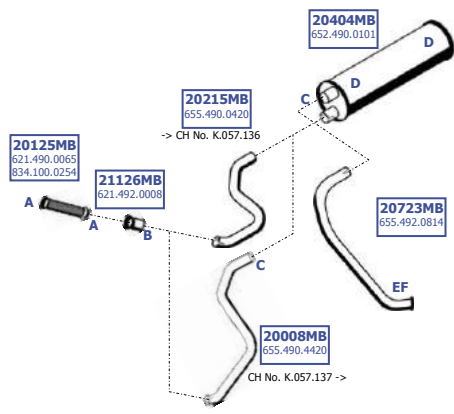

**MB-1120247**

MK 14-25 tons

1988 –  
 1831 L  
2531 L

LHD

Our spare parts are not the originals but interchangeable with the originals ones. All original equipment manufacturer numbers, pictures and models used in this catalogue are for reference only. Our products bear our trade - mark.