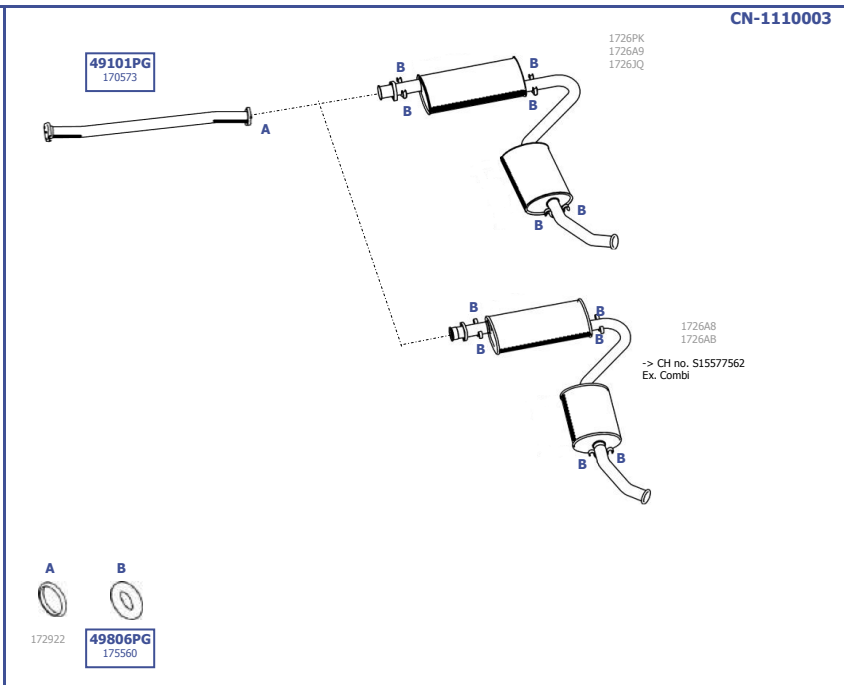

Suitable to:
Citroen

**Jumper
Relay**

- 02/2002

Eng. -XUD9TE
1,9 ltr TurboDiesel

LHD

Suitable to:
Citroen

**Jumper
Relay**

- 02/02

4X2 4X4

Eng. X4 102C
2,0 ltr Petrol

LHD