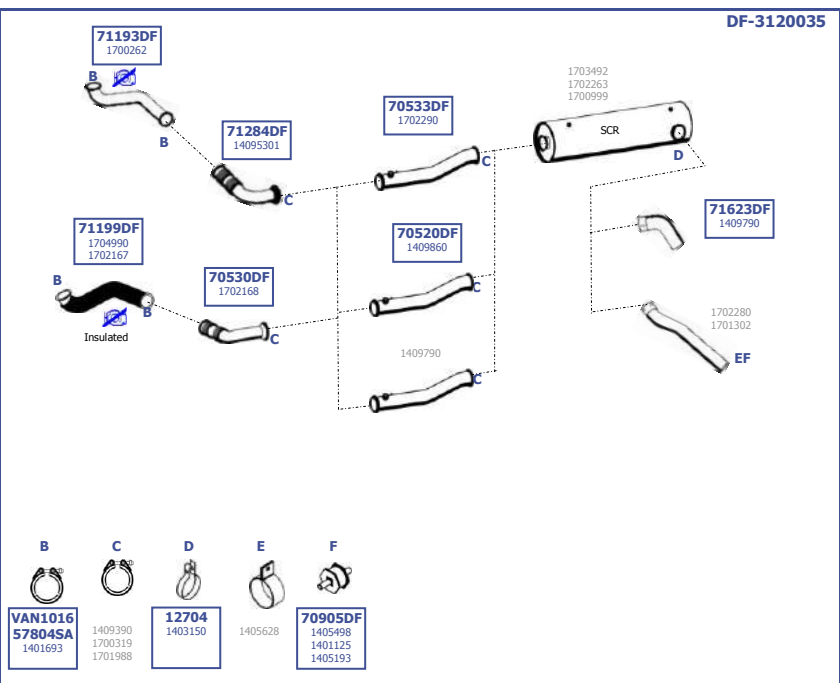

Suitable to:
DAF

LF 55

EURO 4 / 5

05/2006 -

4X2

FA 55.220 / 55.280

Eng. GR 184
6,7 ltr. 4 cyl.
184KW / 250 HP

Eng. GR 210
6,7 ltr. 4 cyl.
210KW / 286 HP

LHD / RHD

Suitable to:
DAF

LF 55

EURO 4 / 5

05/2006 -

4X2

FT 55.160
FT 55.180

Eng. FR 118
4,5 ltr. 4 cyl.
118 KW / 160 HP

Eng. FR 136
4,5 ltr. 4 cyl.
136 KW / 185 HP

LHD / RHD