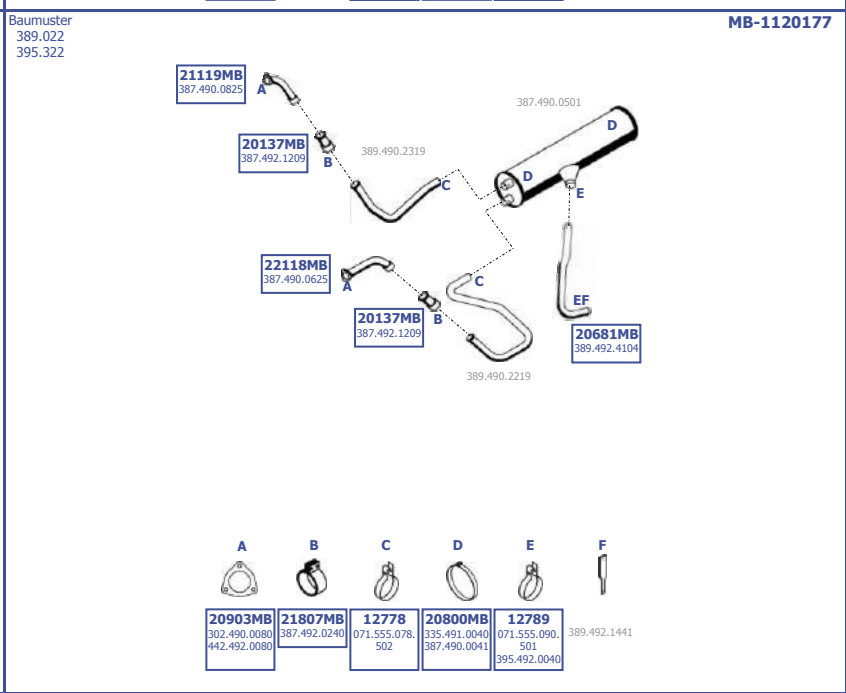

Our spare parts are not the originals but interchangeable with the originals ones. All original equipment manufacturer numbers, pictures and models used in this catalogue are for reference only. Our products bear our trade - mark.