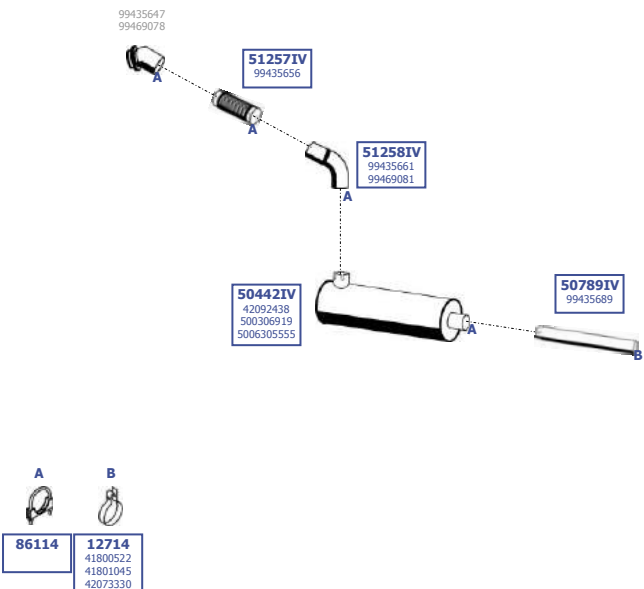

## Accessories

Suitable to:

**50009IV**  
60184262 Iveco military ambulance.  
Rura tylna / Rear pipe

**50851IV**  
99448202 EuroClass  
Obejma tłumika / Muffler clamp

**50855IV**  
99467729 CityClass  
Obejma rury / Pipe clamp