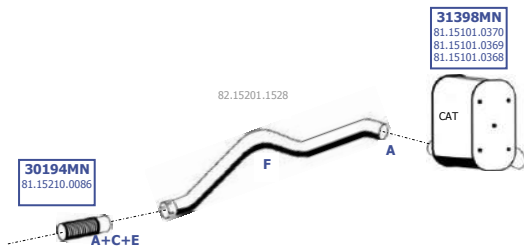

Suitable to:

MAN

TGS

EURO 4

08/2007 -

4X4
80S

Eng. D2066 LF
6 cyl 10,5 ltr.
235 KW / 320 HP
265 KW / 360 HP
294 KW / 400 HP
324 KW / 440 HP

Exhaust system behind
battery

LHD / RHD

MN-3120162

30194MN
81.15210.0086

81.15502.0027

12710
88.15640.0000
81.97420.0073

EGR pipe
Eng. D2066

Suitable to:

MAN

TGS

EURO 4

08/2007 - 10/2010

4X2 4X4 6X2/2 6X2/4
6X4 6X6 8X4
03S, 06S, 10S, 18S, 21S, 22S,
24S, 26S, 30S, 35S, 42S, 52S,
56S, 70S, 74S, 80S, 82S, 84S,
89S, 92S

Eng. D2066 LF
6 cyl 10,5 ltr.
235 KW / 320 HP
265 KW / 360 HP
294 KW / 400 HP
324 KW / 440 HP

Eng. D2676 LF
6 cyl. 12,4 ltr.
353 KW / 480 HP

LHD / RHD

MN-3220163