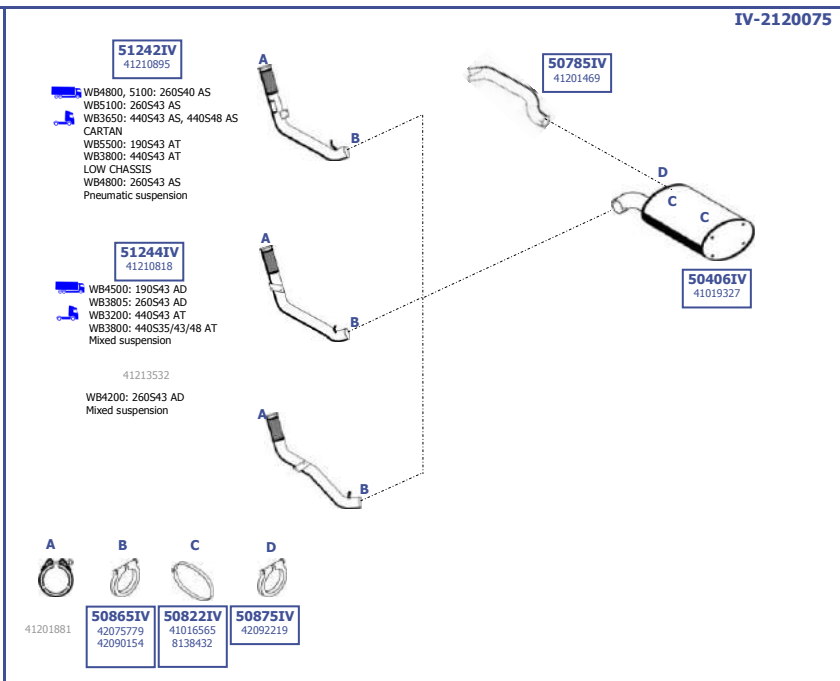

Suitable to:
IVECO

Stralis

EURO 3

02/2002 - 2006

190S43 AD
260S40/43 AD/AS

440S35/43/48 AD/AS/AT
190S43 AT
260S43 AS

Eng. F2BE0681
7,8 ltr 6 cyl.
259 KW / 352 HP

Eng. F3AE0681
10,3 ltr 6 cyl.
294 KW / 400 HP
316 KW / 430 HP

Eng. F3BE0681
12,9 ltr 6 cyl.
353 KW / 480 HP

RHD