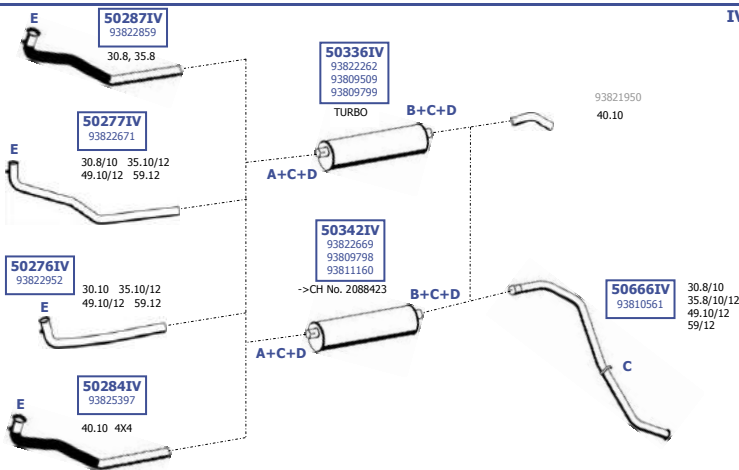

Suitable to:
IVECO
Daily 96
EURO 2
1996 -
 4X2 4X4
30.8 35.8
Turbo
30.10 35.10 40.10
49.10
Turbo/intercooler
35.12 49.12 59.12
Eng.

IV-1110006

50810IV 8585923	50811IV 8582510	50901IV 93818454 93809649 93806171	50812IV 93806116	50813IV 8586089

LHD

Suitable to:
IVECO
Daily 96
EURO 2
1996 -
 4X2 4X4
30.8 35.8
Turbo
30.10 35.10 40.10
49.10
Turbo/intercooler
35.12 49.12 59.12
Eng.

IV-2110007