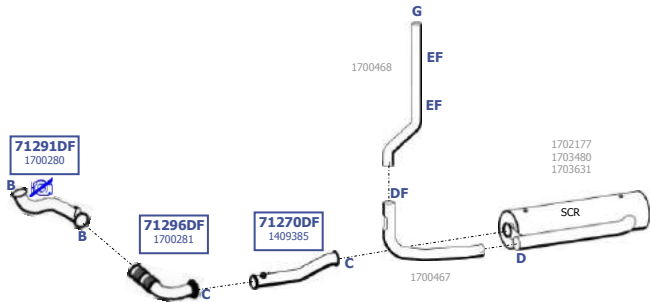

Suitable to:
DAF

LF 45

EURO 4 / 5
05/2006 -

4X2
FA 45.220

Eng. GR 165
6,7 ltr. 6 cyl.
165 KW / 224 HP

LHD / RHD

DF-3220023