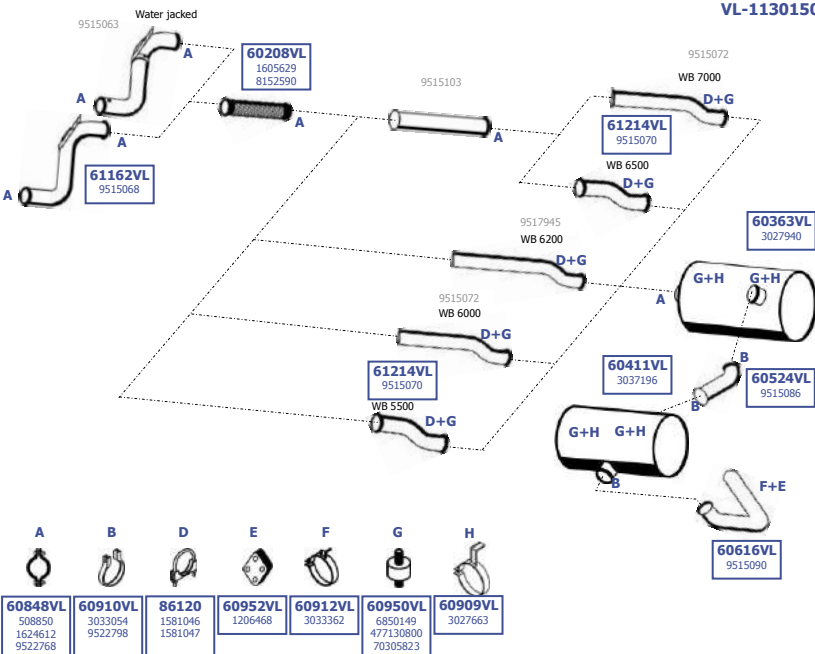

Suitable to:
VOLVO

**B9 M
B10 M**

EURO 1/2

4X2

MARK IV

CH No 40000 - 41082

Eng. TD 100 EA/D/G
6 cyl. 9,6 ltr.
133 KW / 180 HP
160 KW / 218 HP
180 KW / 245 HP
203 KW / 276 HP

LHD

VL-1130150