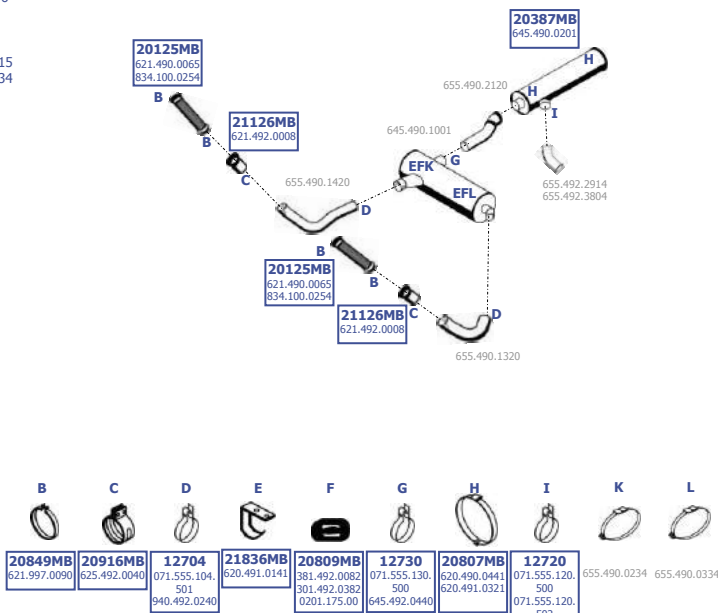

**SPECIAL SYSTEM**

Extra noise reduction  
**LHD**

Baumuster

659.142  
659.191  
659.196

**SA**  
26724/15  
26724/34

**MB-1120299**

Suitable to:

**MERCEDES**