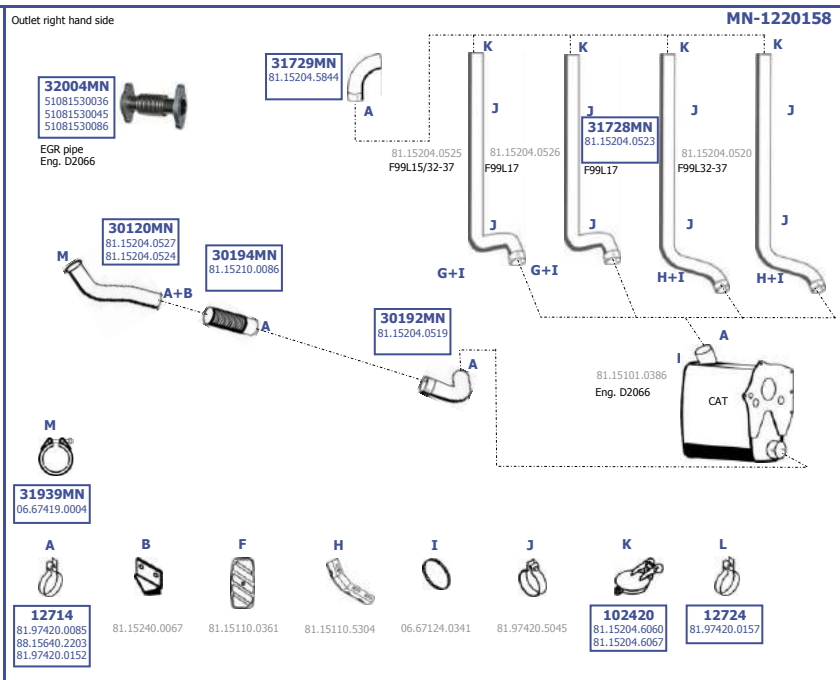

Suitable to:
MAN
TGA
EURO 4
01/2004 - 36/2008

8X2 8X4 8X6
H37, H39, H41, H49, H50,
H59, H90

Eng. D2066 LF
6 cyl 10,5 ltr.
228 KW / 310 HP
257 KW / 350 HP
287 KW / 390 HP
316 KW / 430 HP

LHD