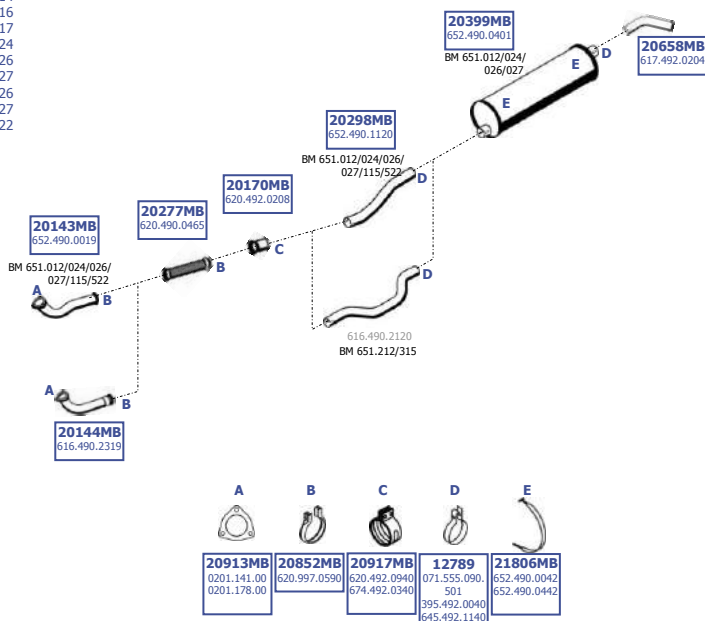

MB-1120089

Suitable to:  
**MERCEDES**

Baumuster  
674.090  
675.093

**MB-1120090**

12-16 tons

**814 KO/914 KO**  
WB 3150  
**1314 KO**  
WB 3300

LHD

Suitable to:  
**MERCEDES**