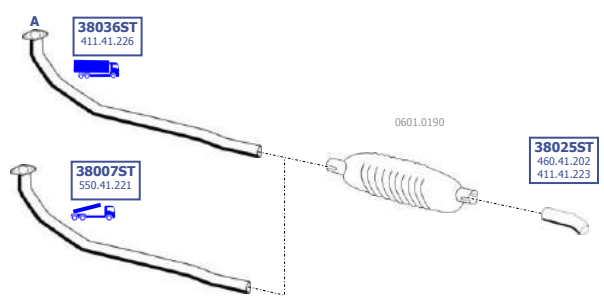

Suitable to:
STAR

200

1975 - 1994

4X2

WB 3400

Eng. S359/S359M
6 cyl. - 6,8 ltr.
110 KW / 150 HP

LHD

ST-1120003