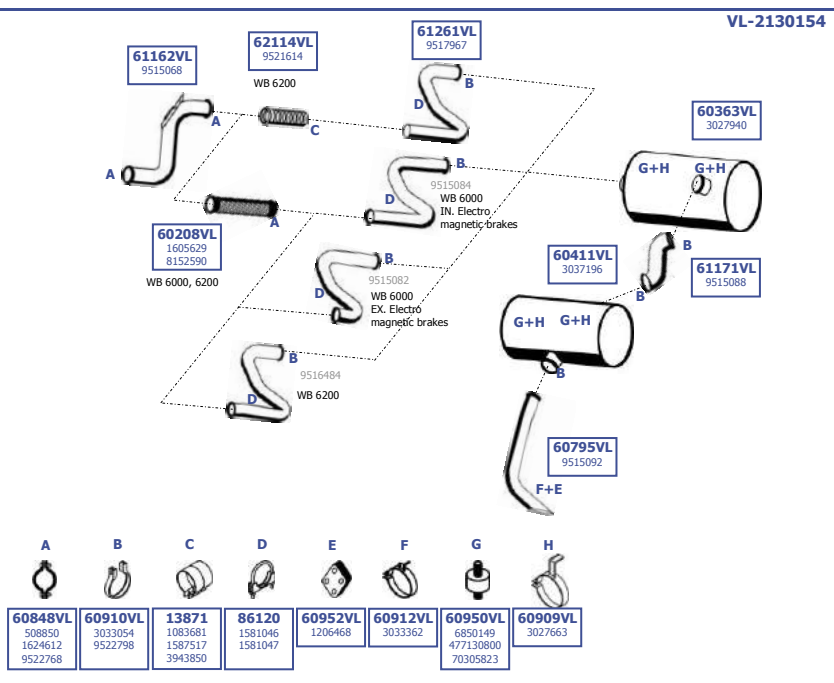

Suitable to:
VOLVO

B9 M
B10 M

EURO 2/3

4X2

MARK IV

CH No 40000 - 41082

Eng. TD 101 G
6 cyl. 9,6 ltr.
160 KW / 218 HP
180 KW / 245 HP

RHD

Suitable to:
VOLVO

B9 M
B10 M

EURO 2

4X2

MARK IV

CH No 40000 - 41082

Eng. TD 100 EA/D/G
6 cyl. 9,6 ltr.
133 KW / 180 HP
160 KW / 218 HP
180 KW / 245 HP
203 KW / 276 HP

LHD