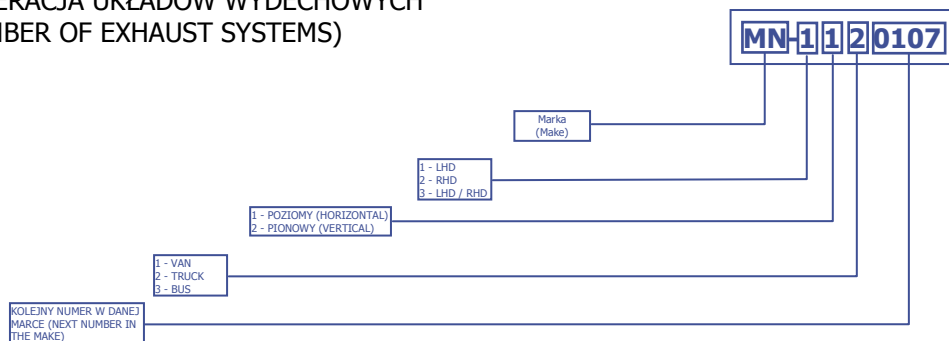

Spis Treści / Table of Contents

	Strona / Page		Strona / Page
Symbole / Symbols	56	Suitable to OPTARE	611
Suitable to AUTOSAN	57	Suitable to PEUGEOT	614
Suitable to BEDFORD	61	Suitable to RENAULT	618
Suitable to BMC	66	Suitable to SCANIA	687
Suitable to BOVA	68	Suitable to SEDDON ATKINSON	737
Suitable to CITROEN	72	Suitable to SETRA	740
Suitable to DAF	78	Suitable to SOLARIS	750
Suitable to DENNIS	147	Suitable to STAR	753
Suitable to DODGE	152	Suitable to STEYR	765
Suitable to ERF	158	Suitable to TATRA	769
Suitable to FIAT	163	Suitable to TEMSA	771
Suitable to FORD	166	Suitable to TOYOTA	773
Suitable to IFA	170	Suitable to VAN HOOL	775
Suitable to IVECO	172	Suitable to VOLKSWAGEN	777
Suitable to JELCZ	232	Suitable to VOLVO	788
Suitable to LEYLAND	235	RURY CIECZY / LIQUID PIPES	878
Suitable to LDV	240	RURY OZDOBNE / DECORATIVE PIPES	890
Suitable to MAN	242	RURY BŁOTNIKÓW / FENDER PIPES.....	892
Suitable to MERCEDES	369	ZDERZAKI NACZEP / TRAILERS BUMPERS ...	893
Suitable to NEOPLAN	600	OSPRZĘT / ACCESSORIES	895
Suitable to NISSAN	607	OE / VANSTAR	896
Suitable to PEL	609		

NUMERACJA UKŁADÓW WYDECHOWYCH (NUMBER OF EXHAUST SYSTEMS)

Our spare parts are not the originals but interchangeable with the originals ones. All original equipment manufacturer numbers, pictures and models used in this catalogue are for reference only. Our products bear our trade - mark.