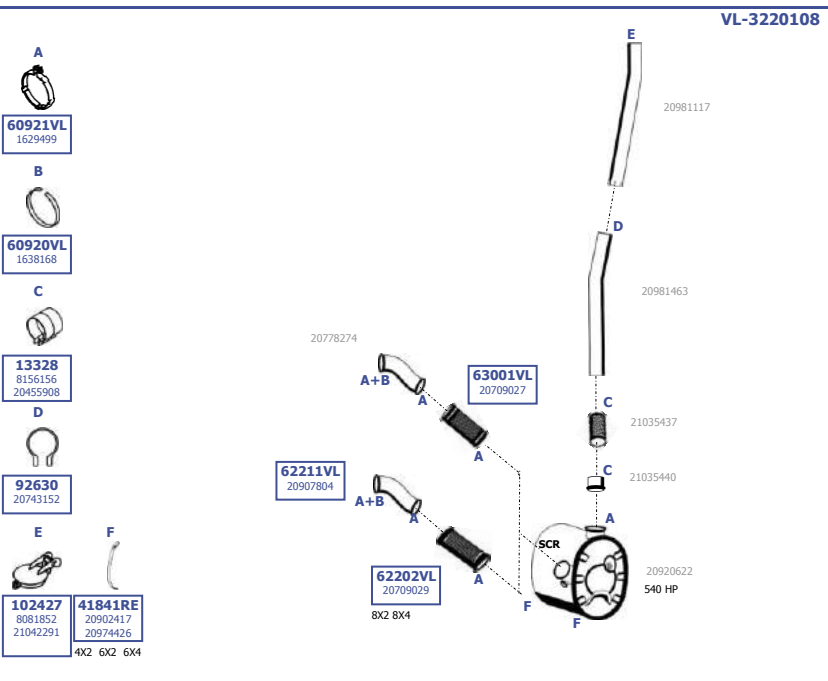

Suitable to:
VOLVO

FH

EURO 5

01/2009 -

4X2 6X2 6X4 8X2 8X4

FH 16

Eng. D16G
6 cyl. 16,0 ltr.
394 KW / 540 HP
441 KW / 600 HP
514 KW / 700 HP
551 KW / 750 HP

LHD / RHD