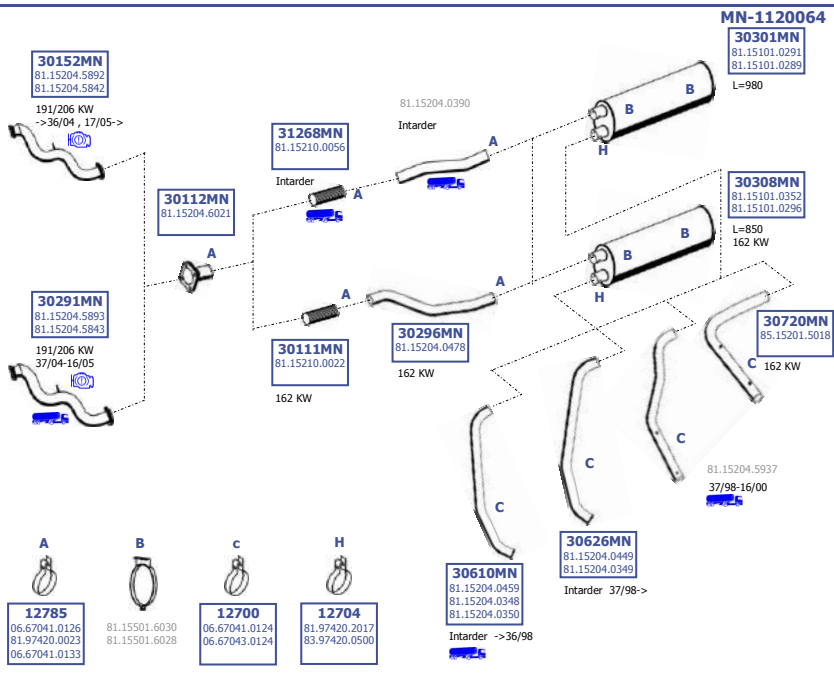

Suitable to:
MAN

M2000M

EURO 2/3

1995 - 2005

4X2 6X2
M33 12-14t 04/96-31/05
M40 18t 34/95-31/05
M43 25t 01/96-01/02

Eng. D0826 LF
6 cyl.
162 KW / 220 HP
191 KW / 260 HP

Eng. D0836 LF
6 cyl.
206 KW / 280 HP

LHD