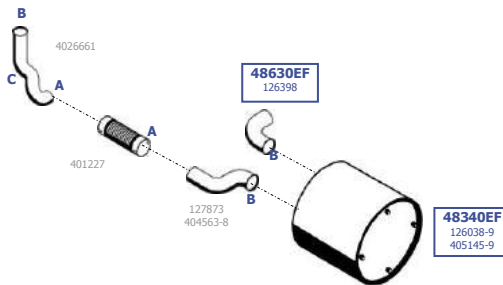

Suitable to:

ERF

EC11

EURO 2

1996 - 2000

LH Mounted

Eng.

RHD

EF-2120002