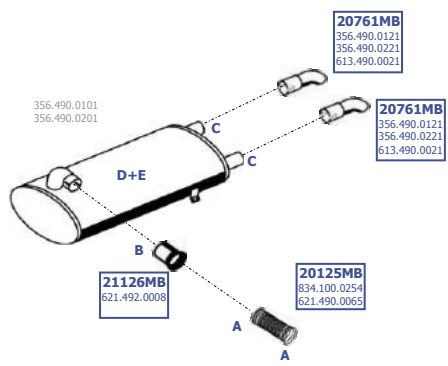

Suitable to:
MERCEDES

Baumuster
600.342
600.344

MB-1130371

O 340

EURO 1

01/1990 – 06/1995
Built in Turkey

4X2

Eng. OM 441.994/995
250 KW / 340 HP

LHD

Suitable to:
MERCEDES

Baumuster
600.442

MB-1130372

O 340

EURO 1

01/1990 – 06/1995
Built in Turkey

4X2

Eng. OM 441.994/995
250 KW / 340 HP

LHD