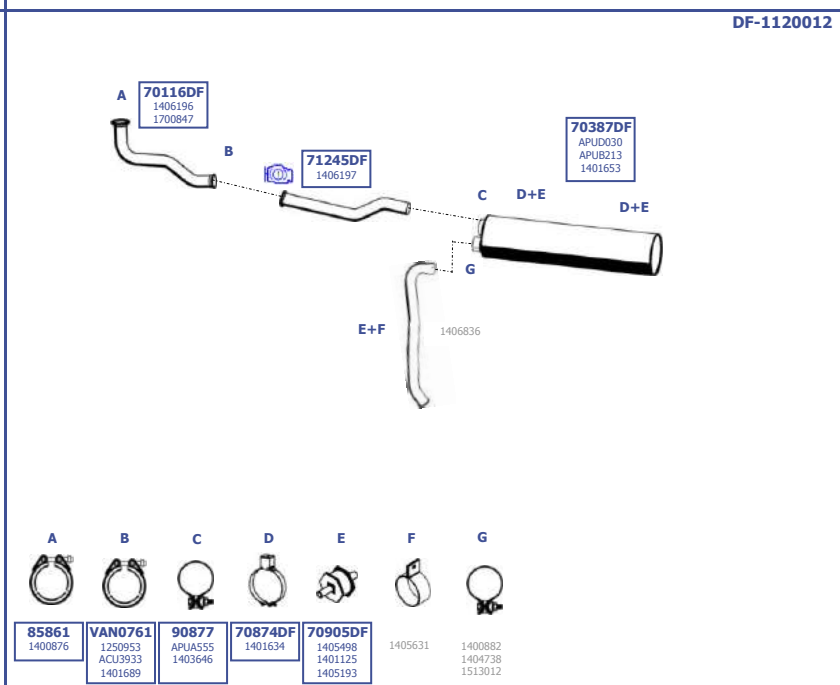

Suitable to:
DAF

45

EURO 3

01/2001 - 04/2006

4X2

FA 45.150
FA 45.170

7,5 t.
10 t.
12 t.

Eng. BE 110 C
3,9 ltr. 4 cyl.
110 KW / 150 HP

Eng. BE 123 C
3,9 ltr. 4 cyl.
123 KW / 167 HP

LHD