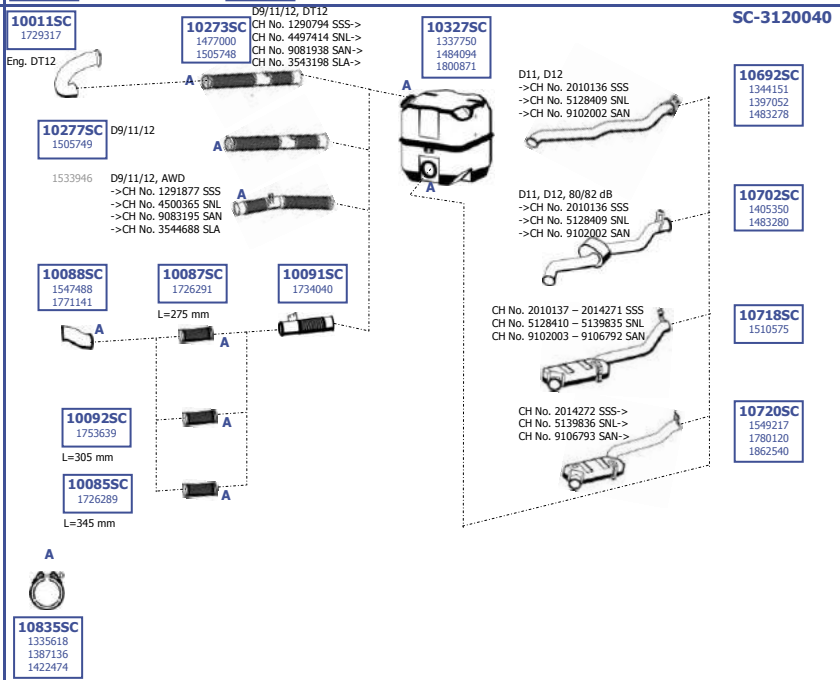

Suitable to:
SCANIA

P,R,T

EURO 3
03/2004 - 2005

4X2, 6X2, 6X2/2, 6X2/4, 6X4
P230, P270, P310, P340, P380
R230, R310, R340, R380, R420,
R470, R480
T470

LHD / RHD