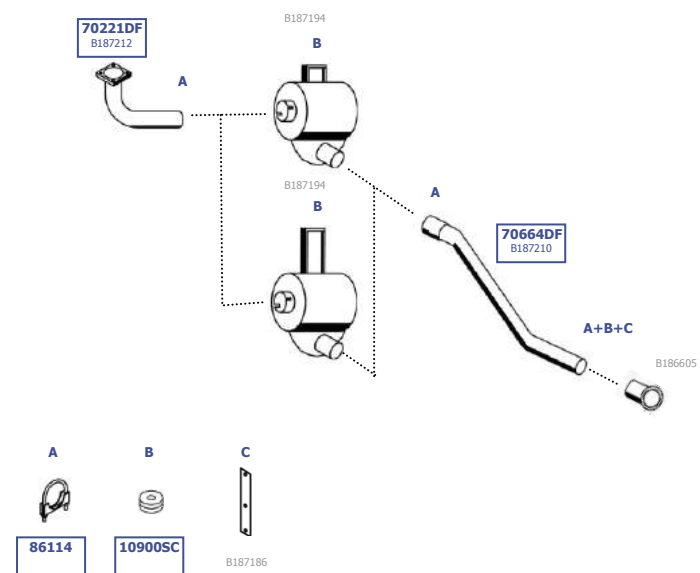

Our spare parts are not the originals but interchangeable with the originals ones. All original equipment manufacturer numbers, pictures and models used in this catalogue are for reference only. Our products bear our trade - mark.