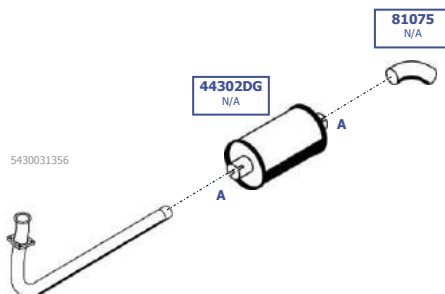

A

86079
0035364836
0036384736