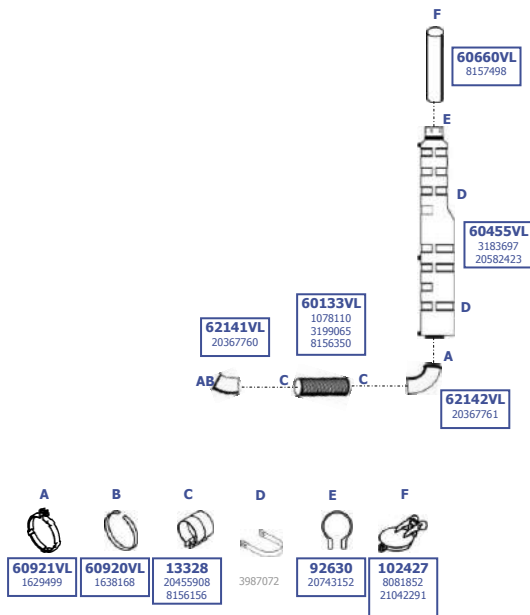

Suitable to:
VOLVO

FM

EURO 3

2001 – 09/2005

4X2 6X2 6X4 8X2 8X4

FM 9
FM 12

Eng. D9A / D9B
6 cyl. 9,4 ltr.
191 KW / 260 HP
221 KW / 300 HP
250 KW / 340 HP
279 KW / 380 HP

Eng. D12D
6 cyl. 12,1 ltr.
250 KW / 340 HP
279 KW / 380 HP
309 KW / 420 HP

Eng. D13A
6 cyl. 12,8 ltr.
294 KW / 400 HP
324 KW / 440 HP
353 KW / 480 HP
382 KW / 520 HP

LHD / RHD

VL-3220125