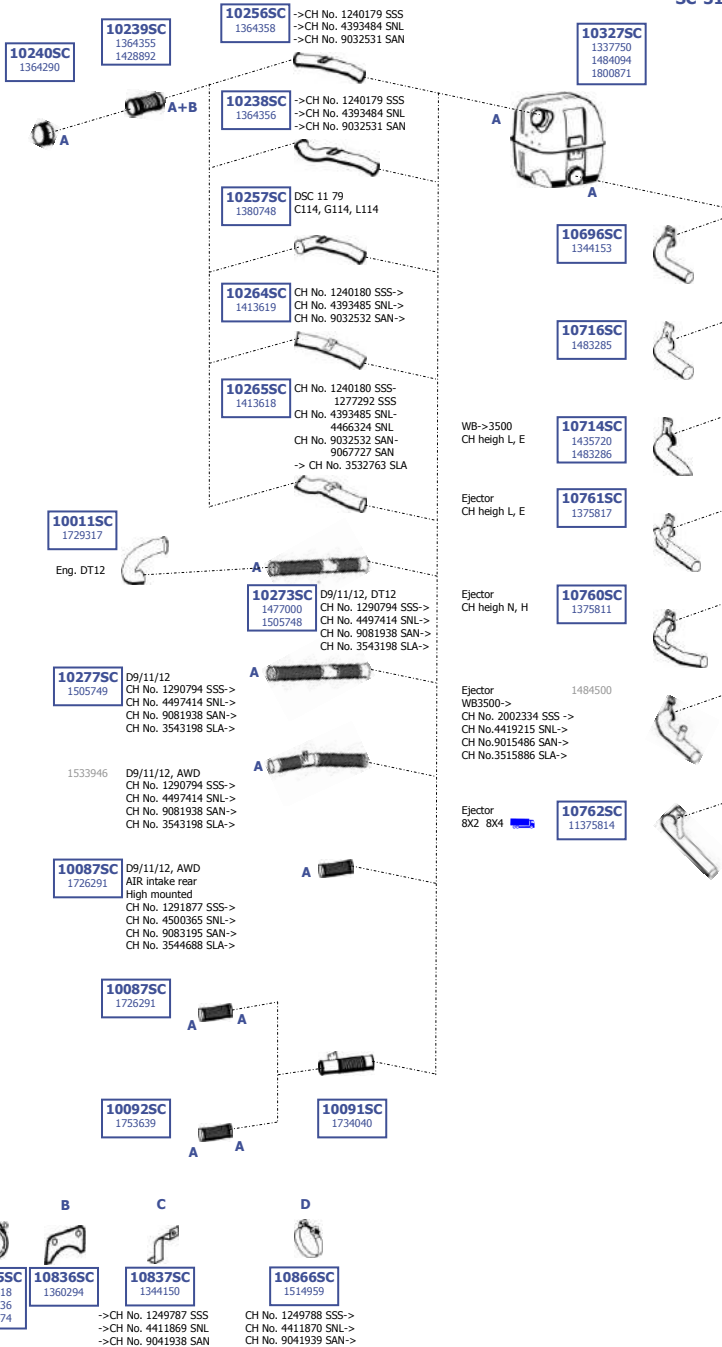

Suitable to:

SCANIA

4 SERIES

EURO 2/3

1995 - 2004

C/D/G/L94
C/G/L114
C/G/L124
C/G/L144

Eng. DC 9/ DSC 9
6 cyl. 9,0 ltr.
162 KW / 220 HP
169 KW / 230 HP
191 KW / 260 HP
220 KW / 300 HP
228 KW / 310 HP

Eng. DC 11
6 cyl. 10,6 ltr.
250 KW / 340 HP
280 KW / 380 HP

Eng. DC/DSC/DT 12
6 cyl. 11,7 ltr.
265 KW / 360 HP
294 KW / 400 HP
309 KW / 420 HP
324 KW / 440 HP
345 KW / 470 HP

Eng. DSC 14
V8 cyl. 14,1 ltr.
313 KW / 460 HP
391 KW / 530 HP

LHD / RHD

SC-3120027