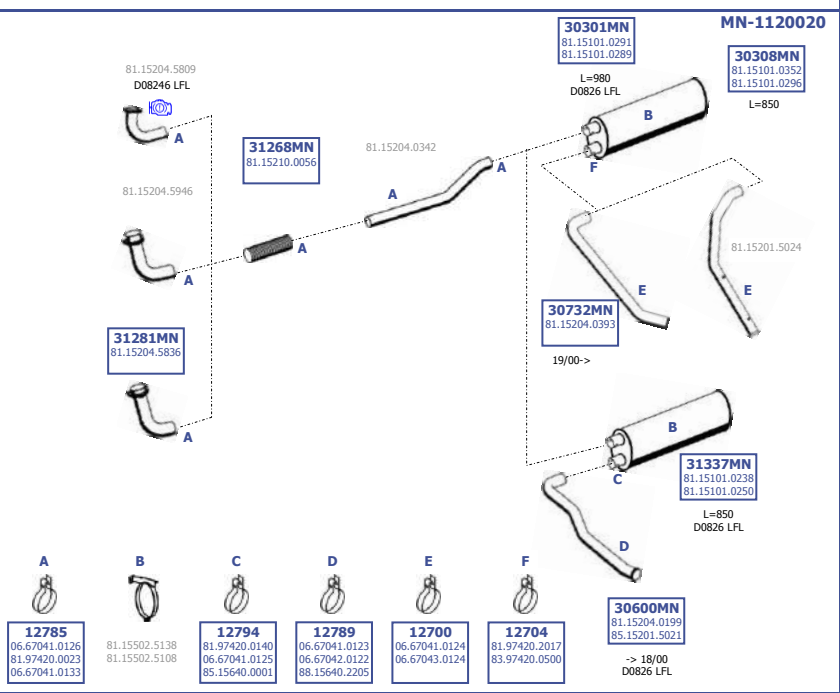

Suitable to:
MAN

L2000

EURO 1/2/3

1993 - 2006

4X2

L21 8-9t 07/93-
L25 10t 07/93-13/06
L34 8-9t 05/93-
L36 10t 05/93-13/06

Eng. D0826 LFL
6 cyl. 6,9 ltr.
162 KW / 220 HP
188 KW / 256 HP
191 KW / 260 HP

Eng. D0836 LFL
6 cyl. 6,9 ltr.
162 KW / 220 HP
180 KW / 245 HP
206 KW / 280 HP

LHD