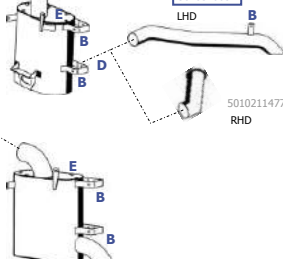

Suitable to:

RENAULT

MAGNUM

EURO 2

1996 - 2001

4X2 6X2 6X4

AE390
AE430
AE470

Eng. MACK E-TECH

LHD / RHD

RE-3120094