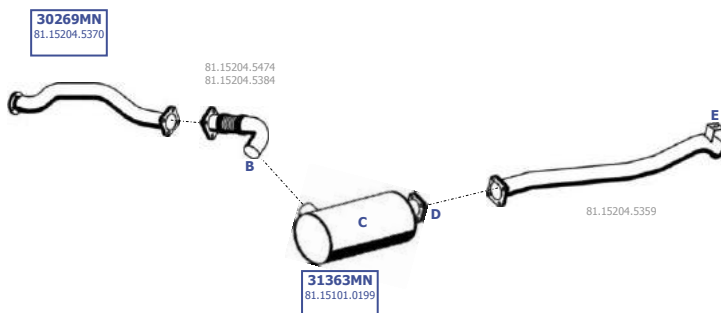

31907MN
81.96210.0052

Suitable to:

MAN

880 SR.XX2

EURO 1

01/1986 – 28/1993

4X2

880
SR 292

Eng. D2866
6 cyl. 12,0 ltr.
222 KW / 302 HP
224 KW / 304 HP

LHD

MN-1130236