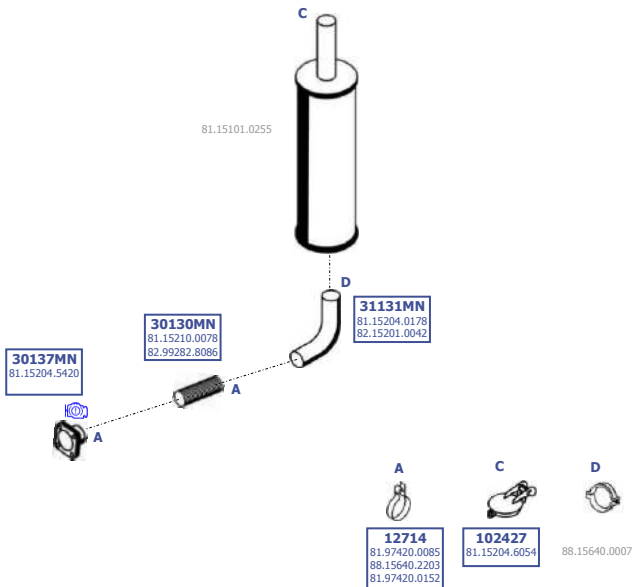

Suitable to:
MAN

F2000

EURO 1/2

1995 - 2001

10X8/6

E18 47,48t 01/89-25/97

Eng. D2866 LF
6 cyl.
265 KW / 360 HP
294 KW / 400 HP
301 KW / 409 HP

LHD

MN-1220121

Suitable to:
MAN

F2000

EURO 1/2

1995 - 2001

8X4
E12 41t.

Eng. D2866 LF
6 cyl.

LHD / RHD

MN-3220122