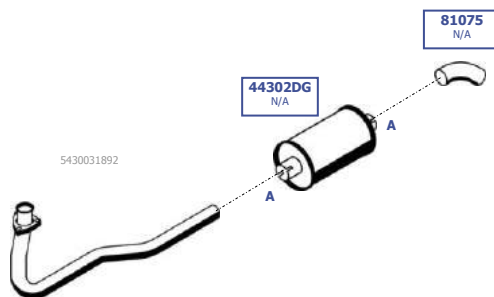

Suitable to:

RENAULT

MIDLINER

G17-150

120
M 200

Eng. PERKINS Turbo
6.354
6 cyl.
/ 151 HP

RHD

RE-2120015

A

86079
0035364836
0036384736

Suitable to:

RENAULT

MIDLINER

140
160
M200

Eng.

RHD

RE-2120016