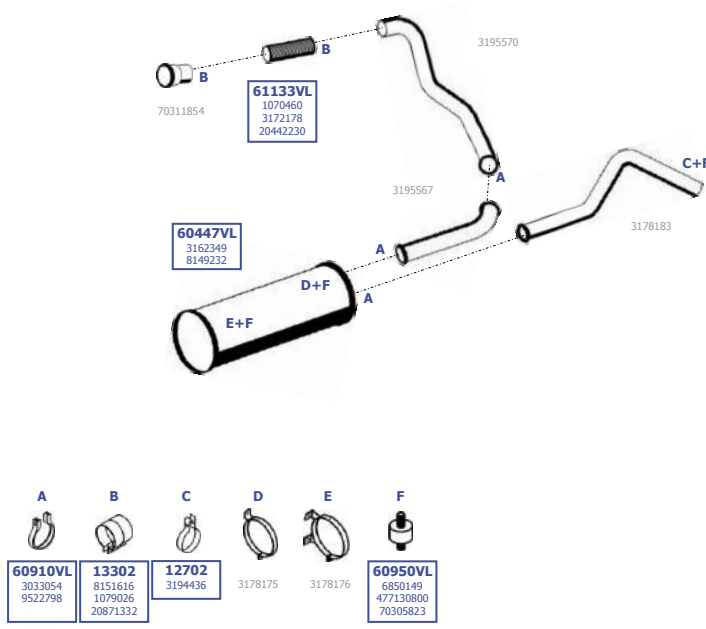

Our spare parts are not the originals but interchangeable with the originals ones. All original equipment manufacturer numbers, pictures and models used in this catalogue are for reference only. Our products bear our trade - mark.