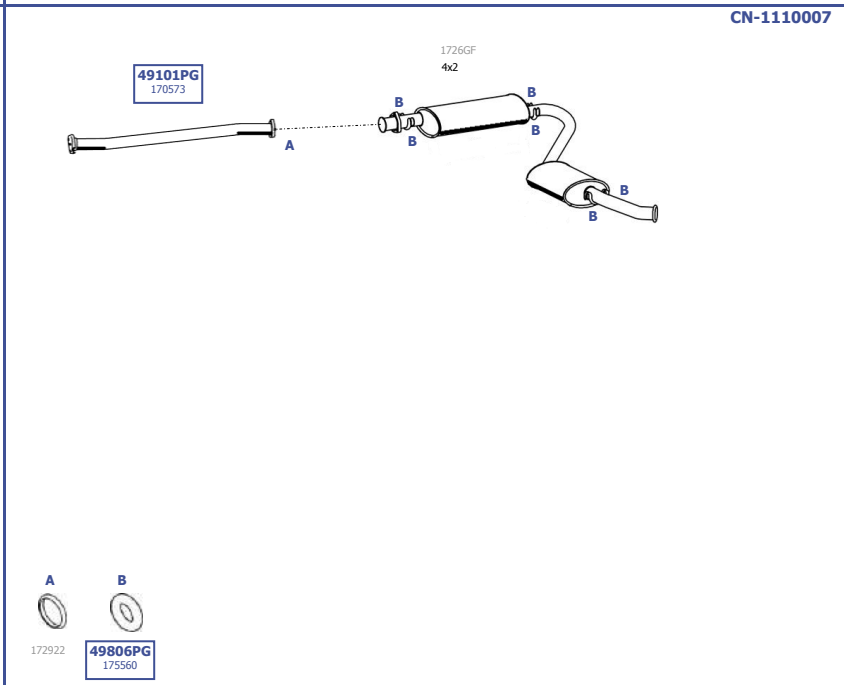

Suitable to:  
**Citroen**

**Jumper  
Relay**

- 02/02

4X2 4X4

Eng. X4 102C  
2,0 ltr Petrol

**LHD**

Our spare parts are not the originals but interchangeable with the originals ones. All original equipment manufacturer numbers, pictures and models used in this catalogue are for reference only. Our products bear our trade - mark.