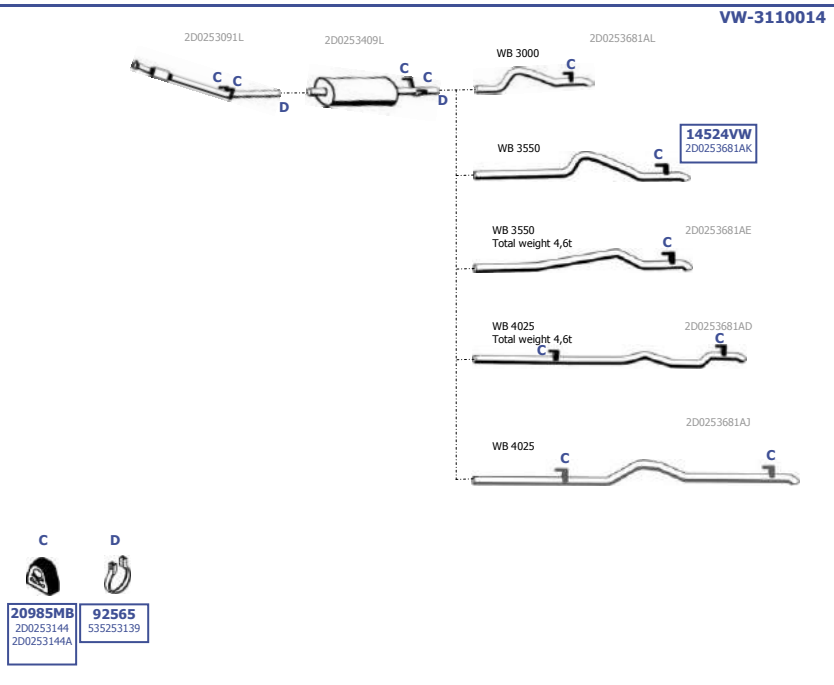

Our spare parts are not the originals but interchangeable with the originals ones. All original equipment manufacturer numbers, pictures and models used in this catalogue are for reference only. Our products bear our trade - mark.