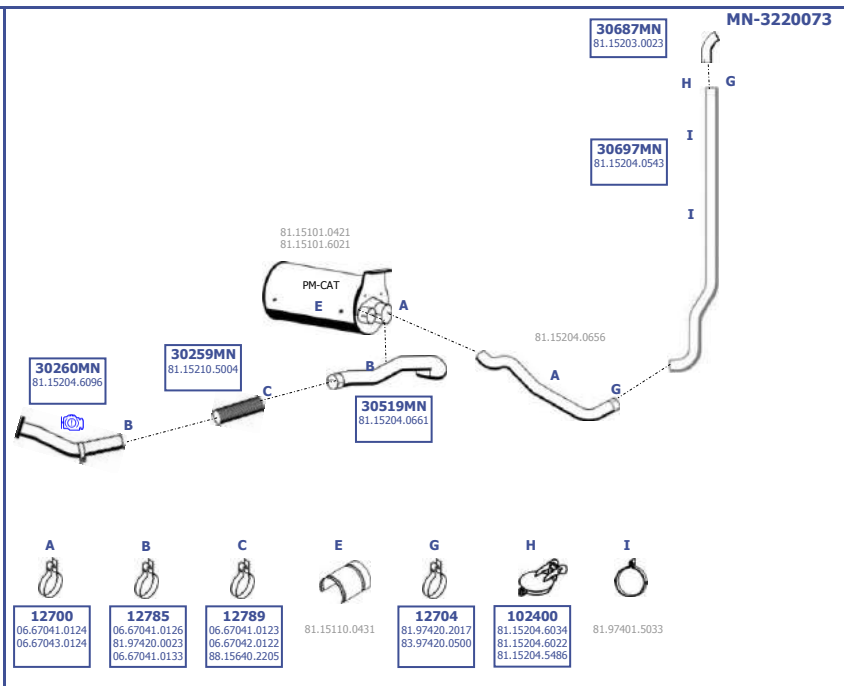

EURO 4

22/2005 -

4X2 4x4 6x2 6x2/4  
6x4  
N08  
N18

Eng. D0836 LFL 53-55  
6 cyl. 7,0 ltr  
176 KW / 240 HP  
206 KW / 280 HP  
240 KW / 330 HP

LHD / RHD

Left side

Suitable to:  
**MAN**

TGM