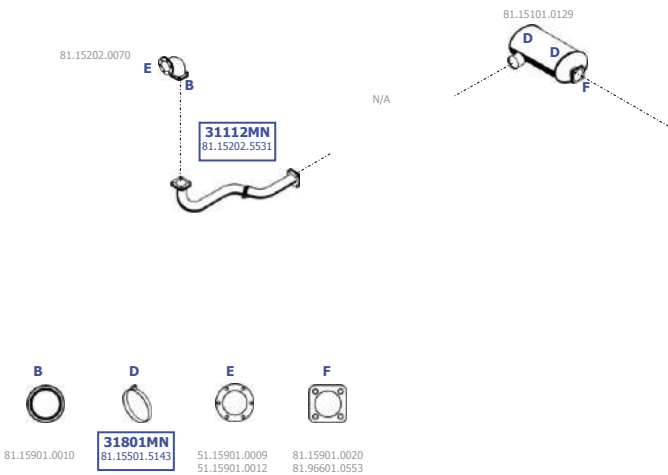

Suitable to:
MAN

514

6X2/4

20.281 / 321 FVLS
22.281 / 321 FVLS

Eng.
LHD

MN-1120085