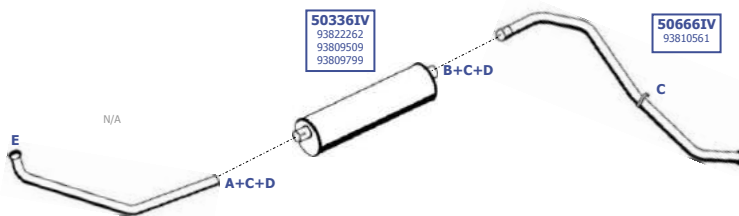

Suitable to:
IVECO

Daily

- 1990

Turbo Restyling

35.10
49.10

Eng.

LHD

IV-1110001