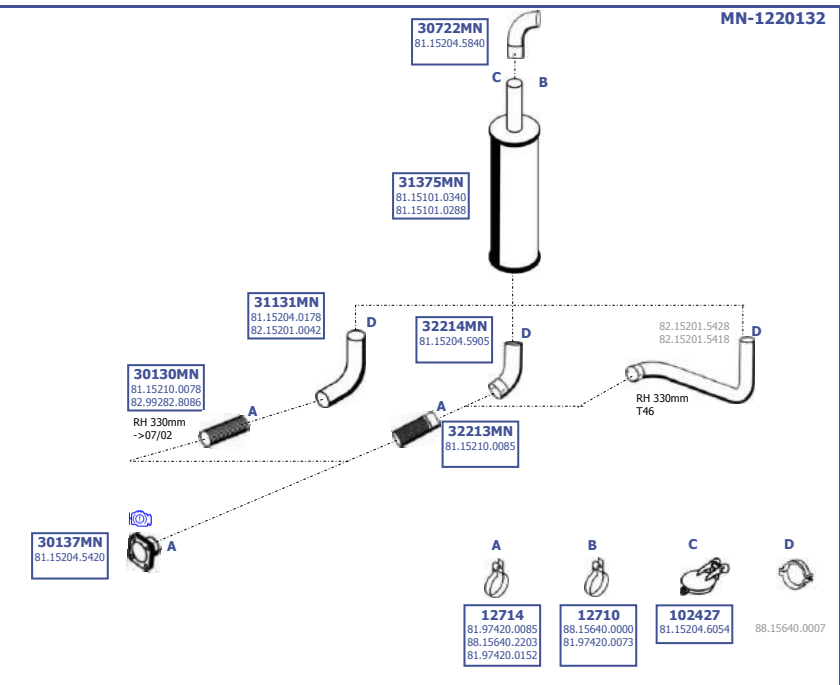

Suitable to:
MAN
F2000
EURO 2/3
1994 - 2005

6X4 6X6 8X4
T42 26,33t 36/94-07/05
T43 40t 07/97-07/05
T44 40t 19/97-07/05
T45 35t 16/95-11/03
T46 41t 19/95-07-05
T48 26,33t 33/94-07/05

Eng. D2866 LF
6 cyl.
272 KW / 370 HP
294 KW / 400 HP
309 KW / 420 HP

Eng. D2876 LF
6 cyl.
328 KW / 460 HP

LHD

Suitable to:
MAN
F2000
EURO 2/3
1994 - 2005

4X2 4X4 6X2/2 6X2/4 6X4
T31 18t 16/94-07/05
T32 18t 14/94-07/05
T33 18,19t 17/94-19/02
T34 18t 33/94-07/05
T35 23t 14/94-09/04
T36 26t 21/94-07/05
T37 26t 14/94-36/04
T38 26t 30/94-07/05
T39 26,27,28t 27/94-12/01
T40 26t 07/95-09/04
T42 26,33t 36/94-07/05
T44 40t 19/97-07/05
T48 26,33t 33/94-07/05
T50 19t 01/96-02/03

Eng. D2866 LF
6 cyl.
228 KW / 310 HP
265 KW / 360 HP
272 KW / 370 HP
294 KW / 400 HP
301 KW / 409 HP
309 KW / 420 HP

Eng. D2876 LF
6 cyl.
328 KW / 460 HP

LHD