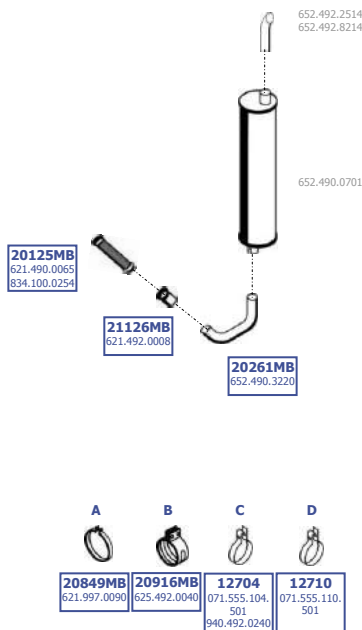

Suitable to:  
**MERCEDES**

26-48 tons

**2527 B/2531 B**  
WB 3200, 3850  
**3233 B/3234 B**  
WB 4200

LHD

Baumuster  
625.115  
653.070  
653.072

MB-1220237

Suitable to:  
**MERCEDES**

26-48 tons