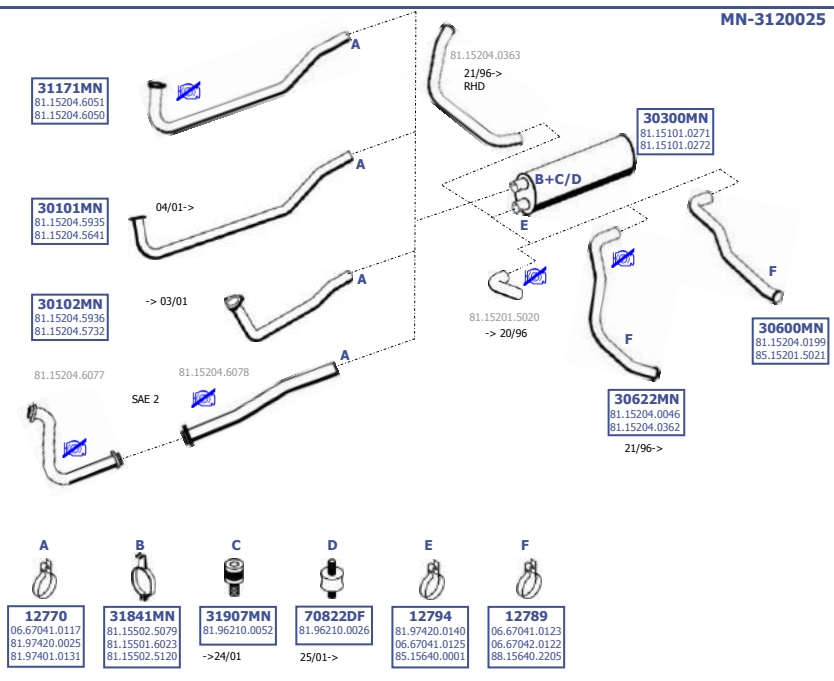

Suitable to:
MAN
M2000L

EURO 2/3
1995 - 2005

4X2
L70 11-12t 21/95-
L
L72 11-12t 22/95-
LL

Eng. D0824 LFL
4 cyl. 4,6 ltr.
114 KW / 155 HP

LHD / RHD