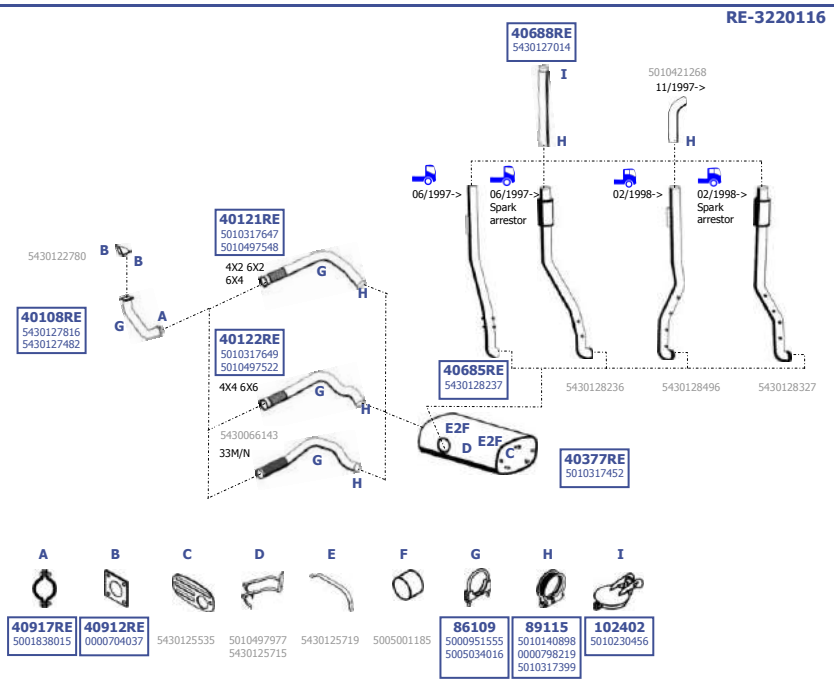

Suitable to:
RENAULT

KERAX

EURO 3

2000 - 2005

4X2 4X4 6X4 6X6 8X4

33G/I/J/K/L/Q/H/P/G
18, 26, 32t

CAG, CAD

Eng. MIDR 06.20.45
9,8 ltr.
188 KW / 256 HP
219 KW / 298 HP
249 KW / 339 HP

Eng. MIDR 06.23.56
11,1 ltr.
280 KW / 381 HP
288 KW / 392 HP

LHD