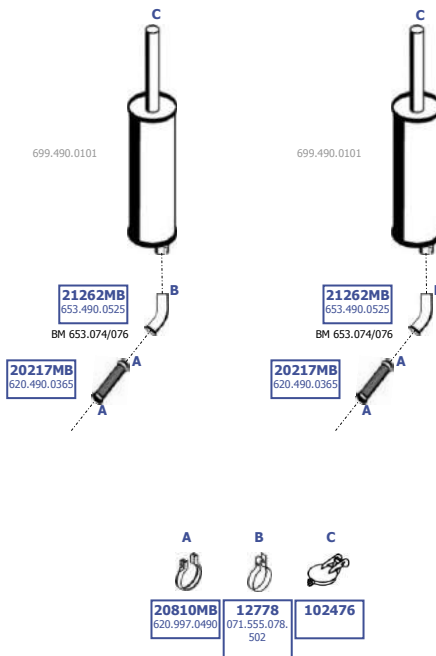

Suitable to:
MERCEDES

26-48 tons

2422/2426/2427
WB 3200, 3850

3229 B
WB 4200

LHD

Baumuster
625.105
653.074
653.076
653.077
653.079

MB-1220236