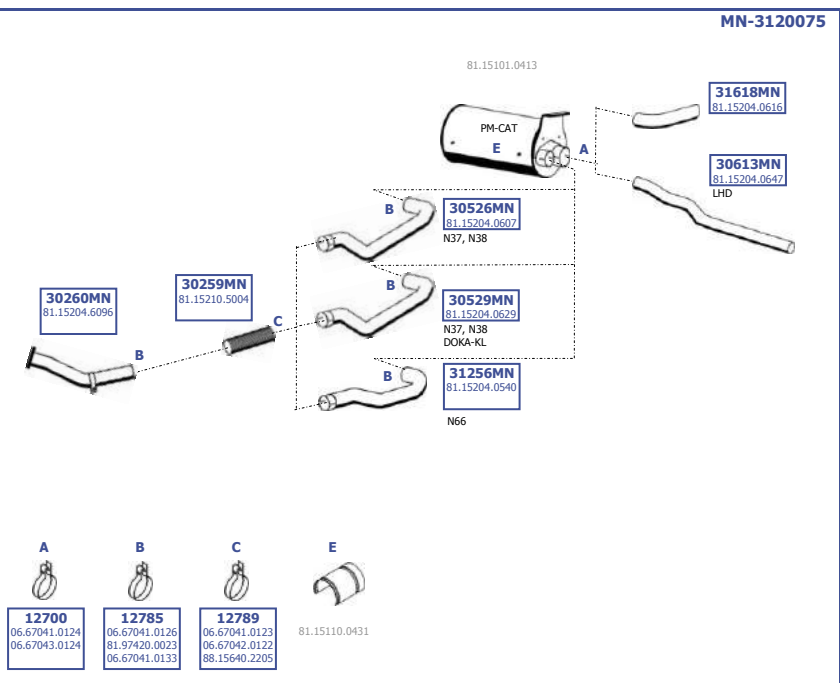

Suitable to:
MAN

TGM

EURO 4

07/2006 -

4X4
N36
N37
N66

Eng. D0836 LFL 50-55
6 cyl. 7,0 ltr
176 KW / 240 HP
206 KW / 280 HP
240 KW / 330 HP

LHD / RHD