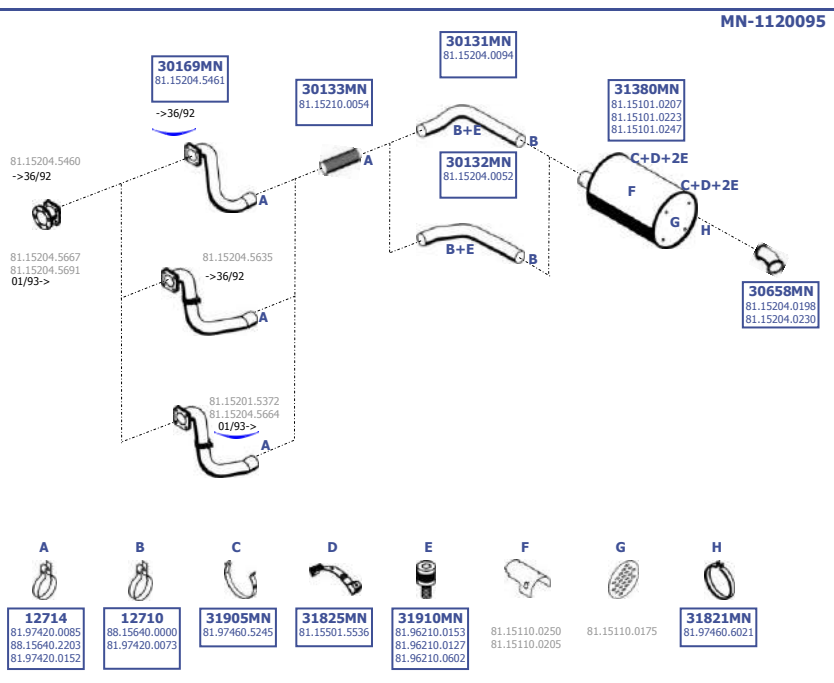

Suitable to:
MAN

F90

EURO 0

6X2 FNL

F05 22/24/25/25/26 t
04/1986-01/94

Eng. D2865 Turbo
5 cyl.

LHD