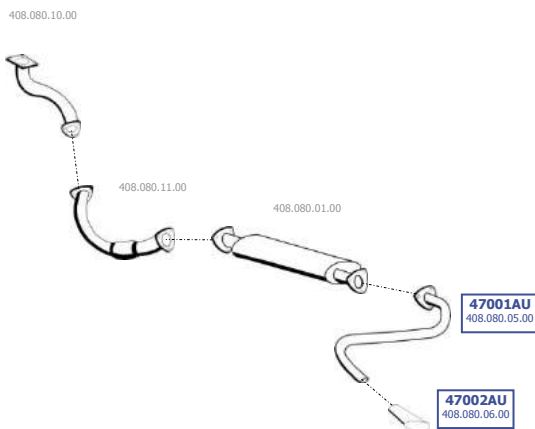

Suitable to:
AUTOSAN

H 6-10/20

1990 - 1996

4X2

Eng. Andoria 4CT107
4,4 ltr
105 HP

LHD

AU-1130003

Suitable to:
AUTOSAN

H 9-20/21

1980 - 2002

4X2

Eng. 6C/107/A6/7
6,5 ltr.
110 KW / 150 HP

LHD

AU-1130004