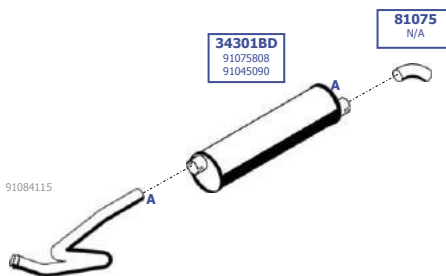

Suitable to:  
**BEDFORD**

BD-2120005

TL, TC

EURO 0

TL 12.60  
TC 16.30

Eng.  
500HP  
Turbo

RHD

A