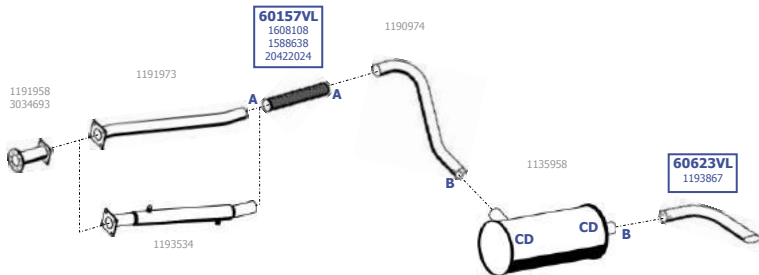

Suitable to:
VOLVO

B9 M
B10 M

1983 -

4X2

WB 5500, 5550
IN. electrical brake
CH No 4854->

Eng.

LHD

VL-1130147