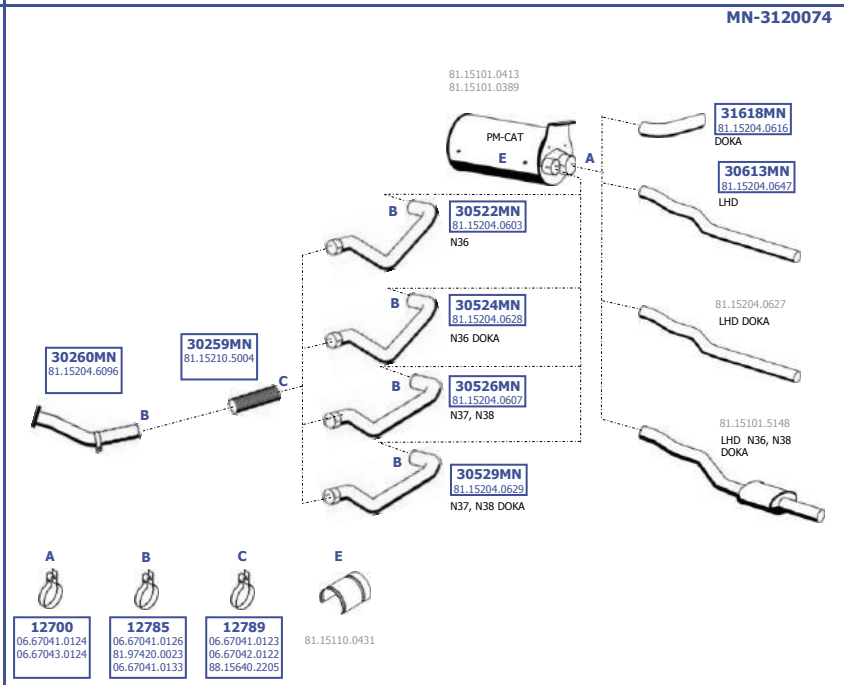

Suitable to:
MAN

TGM

EURO 4

07/2006 -

4x4
N36
N37
N38

Eng. D0836 LFL 50-55
6 cyl. 7,0 ltr
176 KW / 240 HP
206 KW / 280 HP
240 KW / 330 HP

LHD / RHD