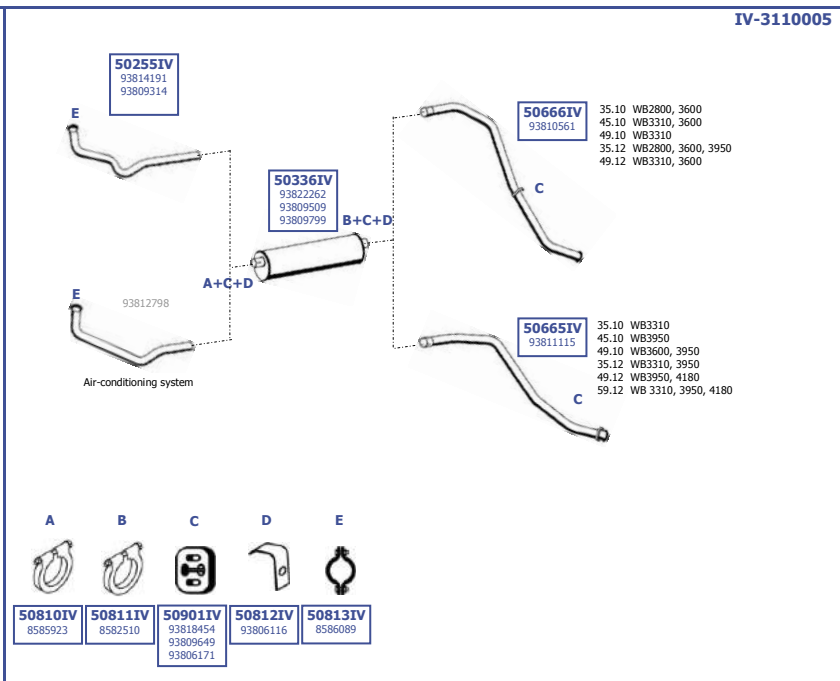

Suitable to:
IVECO

New Daily

EURO 1

1990 - 1995

4X2

Turbo
35.10
45.10
49.10

Turbo/Intercooler
35.12
49.12
59.12

Eng.

Wylot z boku / Side outlet

LHD / RHD