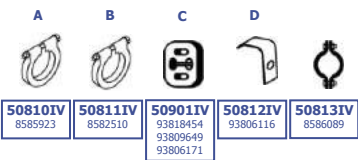

Suitable to:
IVECO

Daily

EURO 1

1990 - 1995

4X2

None Turbo

30.8
35.8
40.8

Eng.

LHD / RHD

IV-3110004