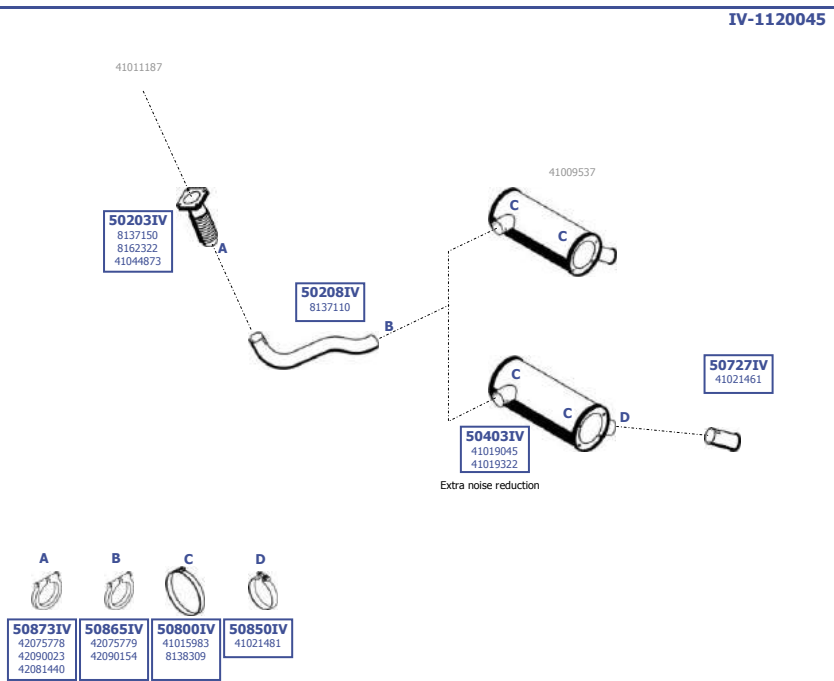

Suitable to:
IVECO

Eurostar

EURO 1/2/3

01/1993 - 02/2002

190 E47
240 E47
440 E47

Eng. 8210
13,8 ltr.
345 KW / 469 HP

LHD

IV-1120045