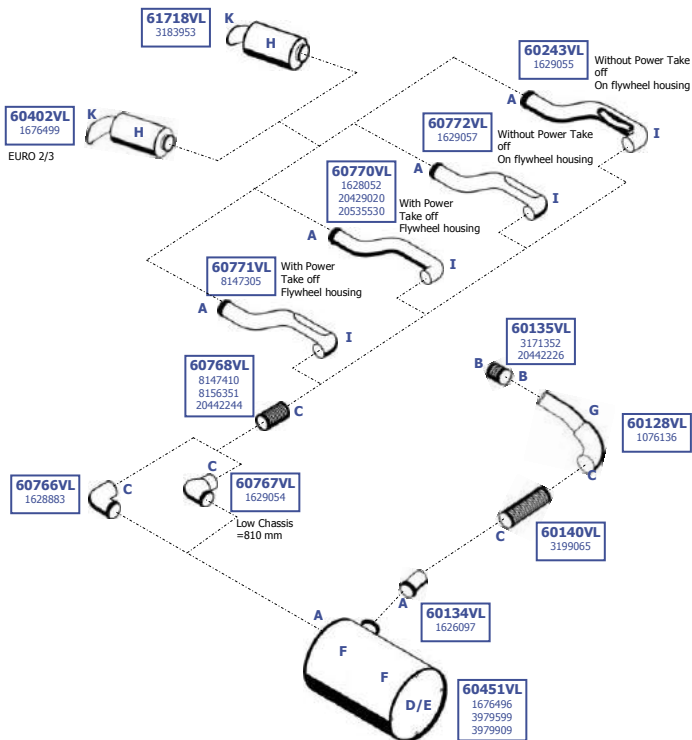

VL-1120110

Suitable to:
VOLVO

FM

EURO 2/3

08/1998 – 12/2001

4X2 6X2 6X4

FM 7
FM 10

Eng. D7C
7,3 ltr.
184 KW / 250 HP
213 KW / 290 HP

Eng. D10B
9,6 ltr.
235 KW / 320 HP
265 KW / 360 HP

LHD

A	B	C	D	E	F	G	H	I
60921VL 1629499	13302 1079026 8151616 20871332	13328 8156156 20455908	60895VL 1605164 3943974 20409127	60936VL 1588971 INOX	60923VL 1623933 20510284	1076493	60924VL 1628246 1629345 20743127	60927VL 1629067

Our spare parts are not the originals but interchangeable with the originals ones. All original equipment manufacturer numbers, pictures and models used in this catalogue are for reference only. Our products bear our trade - mark.