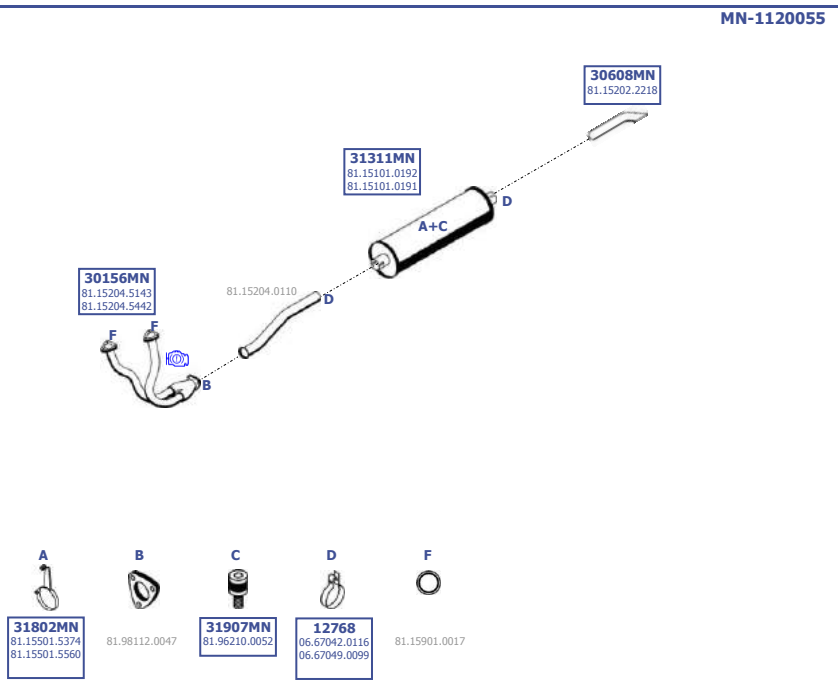

Suitable to:
MAN

M90

EURO 0/1

1988 - 1994

4X2

M01 12/13t 24/88 -95 F
M02 12/13t 24/88 -95 FL
M03 14/15t 31/88 -95 F
M04 14/15t 19/88 -95 FL
M05 17/18t 33/88 -95 F
M06 17/18t 11/88 -95 FL

6X2
M09 24t 33/89 -95 FNL

6X2/4
M10 24t 24/90 -95 FVL

Eng. D0826 F under turbo
6 cyl. 6,9 ltr.
110 KW / 150 HP
114 KW / 155 HP

LHD