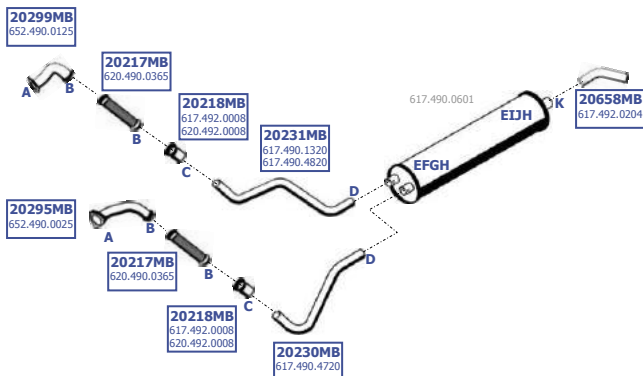

Suitable to:
MERCEDES

12-16 tons

1222 F
WB 3600
1422 F/1424 F/1431 F
WB 4200

LHD

Baumuster
650.086
650.087

MB-1120086