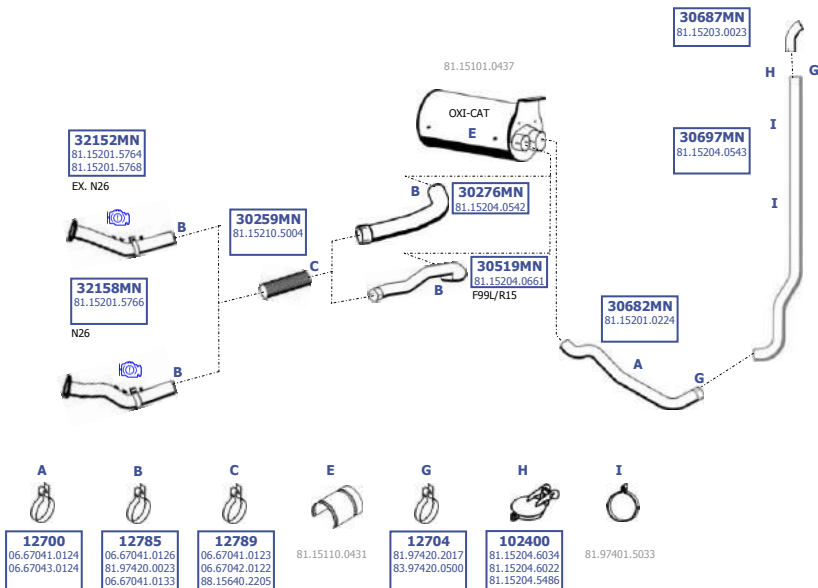

Suitable to:

MAN

TGM

EURO 5

15/2008 -

4X2 6x2/4
N08
N18
N26
N46

Eng. D0836 LFL 63-65
6 cyl., 7.0 ltr
176 KW / 250 HP
206 KW / 290 HP
240 KW / 340 HP

LHD / RHD

Left side

MN-3220077