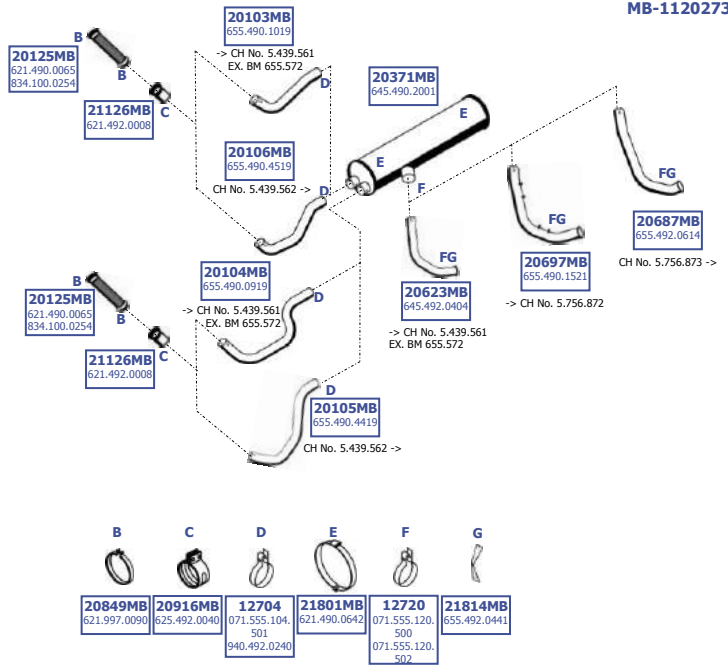

LHD

Baumuster  
655.426  
655.476  
655.522  
655.523  
655.572  
655.573  
655.592  
655.593

MB-1120273

Our spare parts are not the originals but interchangeable with the originals ones. All original equipment manufacturer numbers, pictures and models used in this catalogue are for reference only. Our products bear our trade - mark.