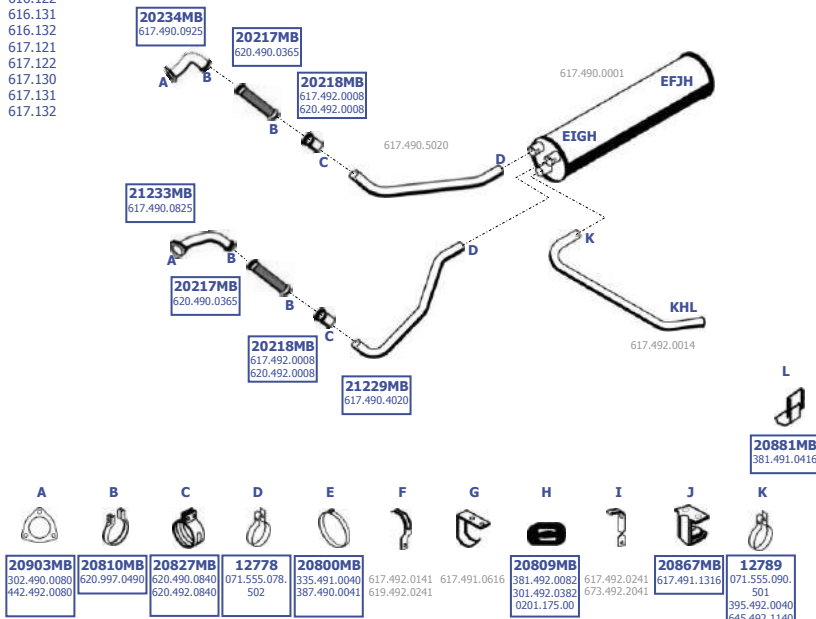

Suitable to:
MERCEDES

12-16 tons

->CH No. 5.193.594
CH No. 4.932.447 -
CH No. 5.193.594
(BM 617.130-132)

1222 S/ 1622 LS
WB 3600
1422 LS/1425 S/ 1622 S
WB 3200, 3600
1625 S
WB 3000, 3200, 3600

LHD

Baumuster
616.121
616.122
616.131
616.132
617.121
617.122
617.130
617.131
617.132

MB-1120064