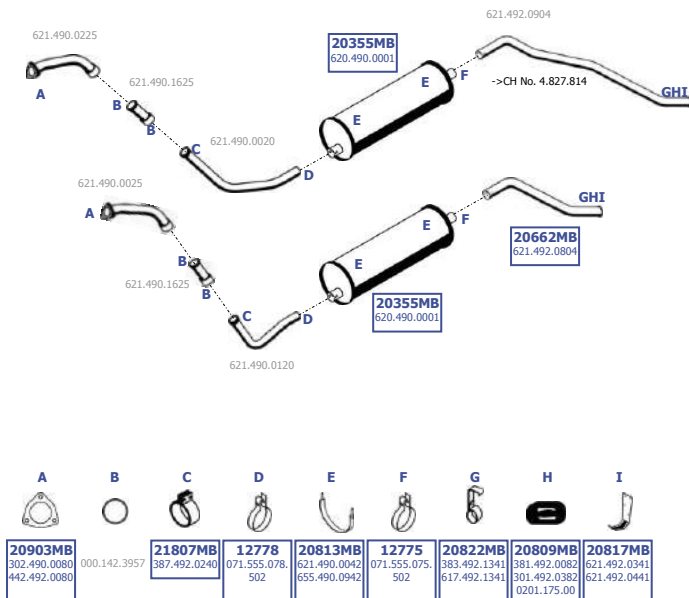

Suitable to:
MERCEDES

26-48 tons

-> CH No. 5.129.244

2636 /3036/3336
WB 4100

4X4
2636 AS
WB 3500

4X4
2636 AK
WB 3500, 3850
2836 AK
WB 3500

2645 AF
WB 4100

LHD

Baumuster
624.237
624.336
624.338
624.339

MB-1120234