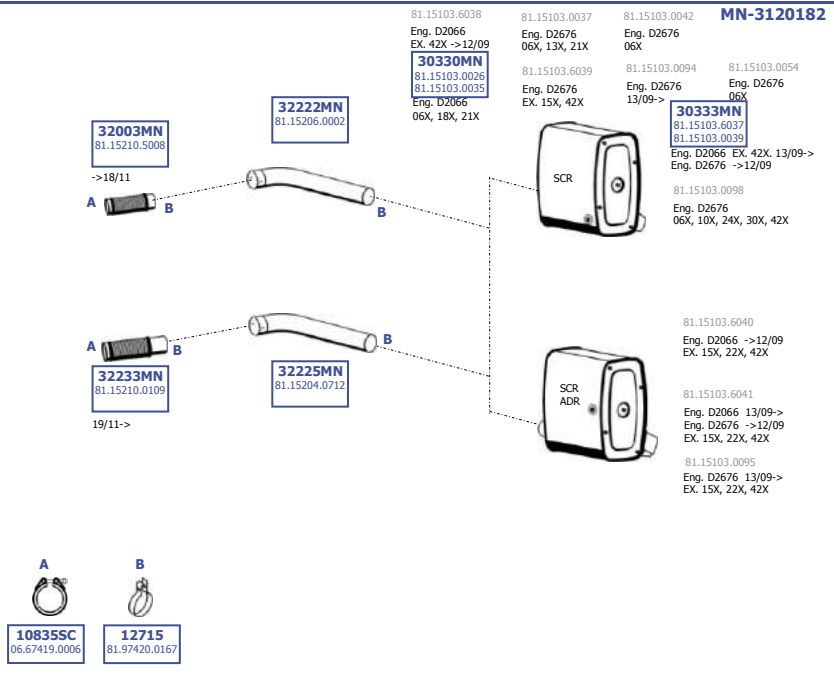

Our spare parts are not the originals but interchangeable with the originals ones. All original equipment manufacturer numbers, pictures and models used in this catalogue are for reference only. Our products bear our trade - mark.