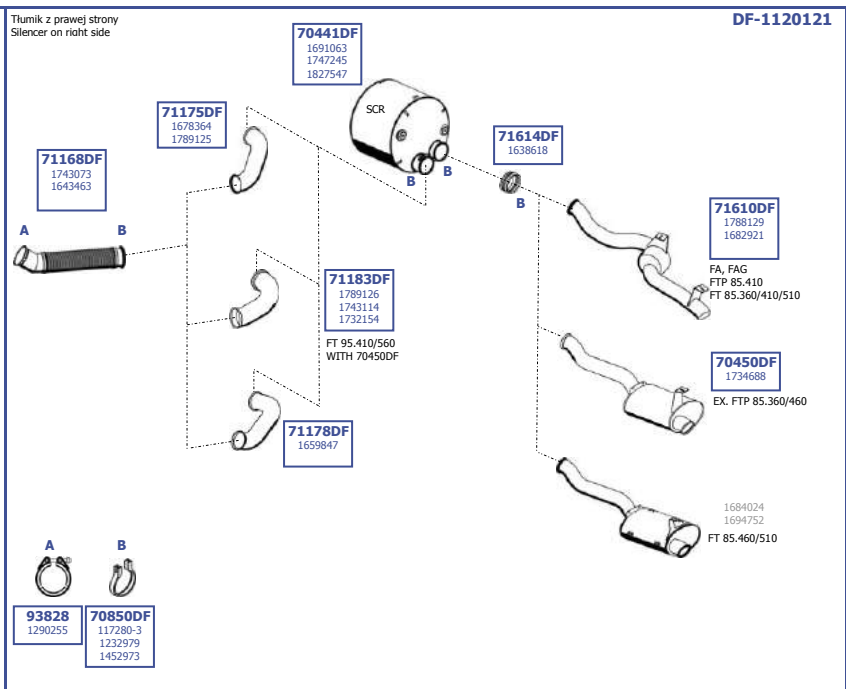

Suitable to:
DAF

XF 95 / XF 105

EURO 4
10/2005 -

4X2
FT XF 95

Eng. XE 280C / XE315C / XE355C/XE375C/XE390C
12,6 ltr. 6 cyl.
280 KW / 381 HP
315 KW / 428 HP
355 KW / 483 HP
375 KW / 510 HP
390 KW / 530 HP

FT XF 105

Eng. MX 300/ MX 340/
MX 375
12,9 ltr. 6 cyl.
300 KW / 408 HP
340 KW / 462 HP
375 KW / 510 HP

LHD

Suitable to:
DAF

XF 95 / XF 105

EURO 4
10/2005 -

4X2
FT XF 95

Eng. XE 280C / XE315C / XE355C/XE375C/XE390C
12,6 ltr. 6 cyl.
280 KW / 381 HP
315 KW / 428 HP
355 KW / 483 HP
375 KW / 510 HP
390 KW / 530 HP

FT XF 105

Eng. MX 300/ MX 340/
MX 375
12,9 ltr. 6 cyl.
300 KW / 408 HP
340 KW / 462 HP
375 KW / 510 HP

RHD