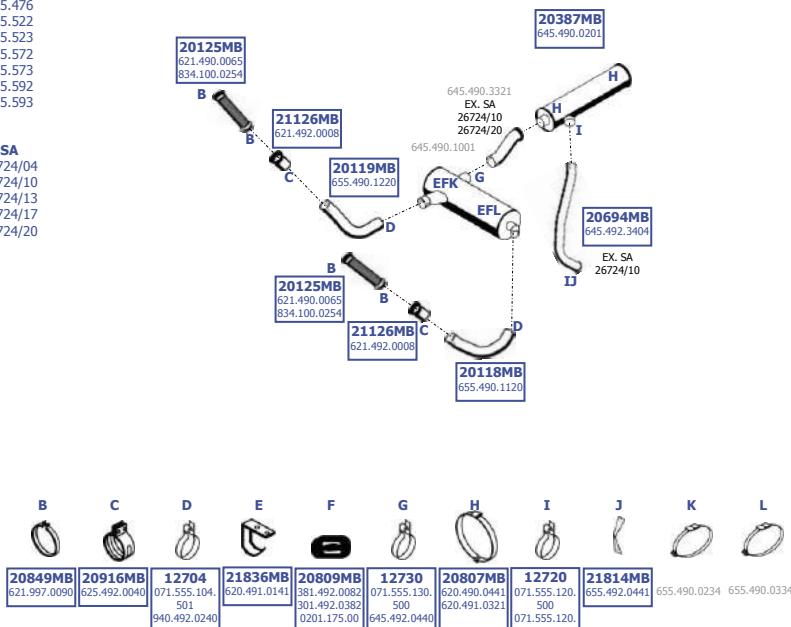

Suitable to:

MERCEDES

SK 17-35 tons

1988 –

1729 L/1735 L/1748 L/
1850 L/2550 L
WB 4800

1735 LS/1748 LS
WB 3500, 3800
1850 LAS/1850 LS/2553 LS
WB 3500
2553 LS
WB 3800

SPECIAL SYSTEM
Extra noise reduction

LHD

Baumuster
655.426
655.476
655.522
655.523
655.572
655.573
655.592
655.593

SA
26724/04
26724/10
26724/13
26724/17
26724/20

MB-1120274