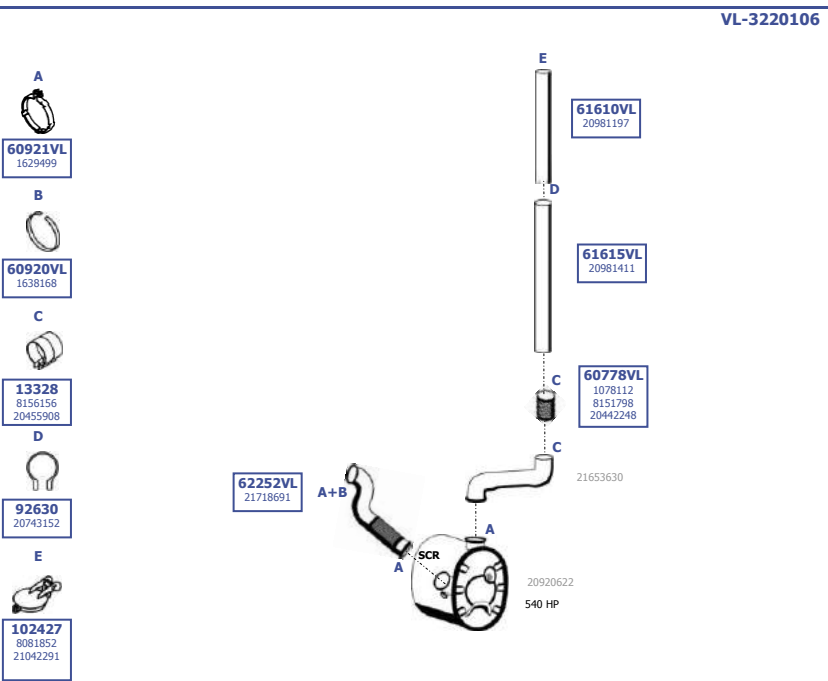

Suitable to:
VOLVO

FH

EURO 5

01/2009 -

8X2 8X2/4 8X6

FH 16

Eng. D16G
6 cyl. 16,0 ltr.
394 KW / 540 HP
441 KW / 600 HP
514 KW / 700 HP
551 KW / 750 HP

LHD / RHD