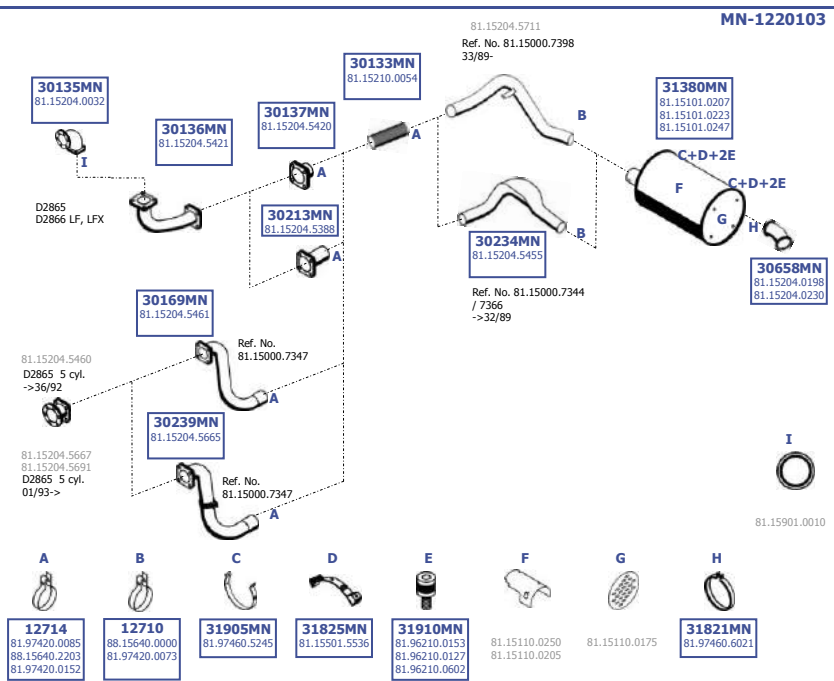

Suitable to:
MAN

F90

EURO 0

6X6 DFA

F10 26/27/28/30/32/33 t
35/1987-01/94

Eng. D2865 Turbo
5 cyl.

LHD