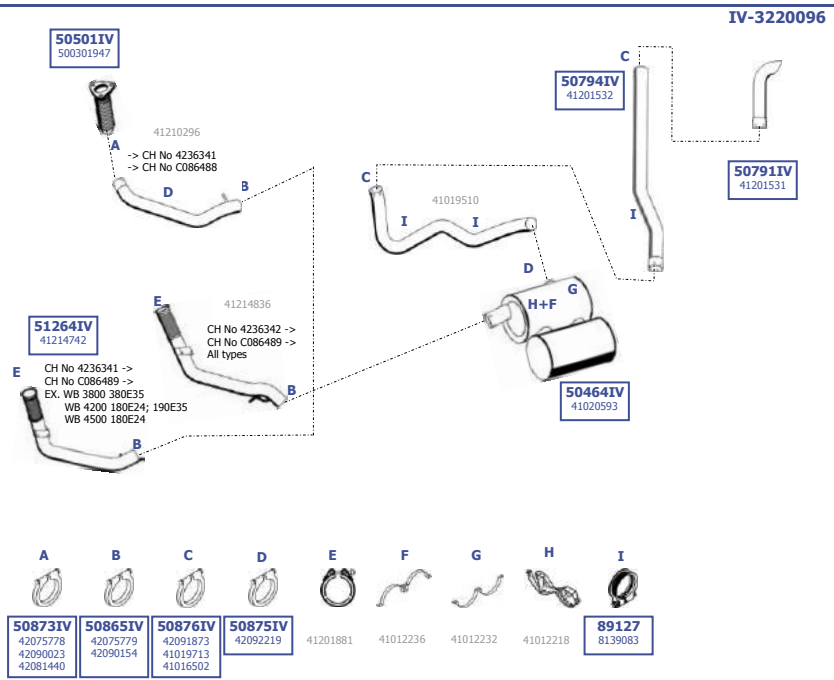

Our spare parts are not the originals but interchangeable with the originals ones. All original equipment manufacturer numbers, pictures and models used in this catalogue are for reference only.
Our products bear our trade - mark.