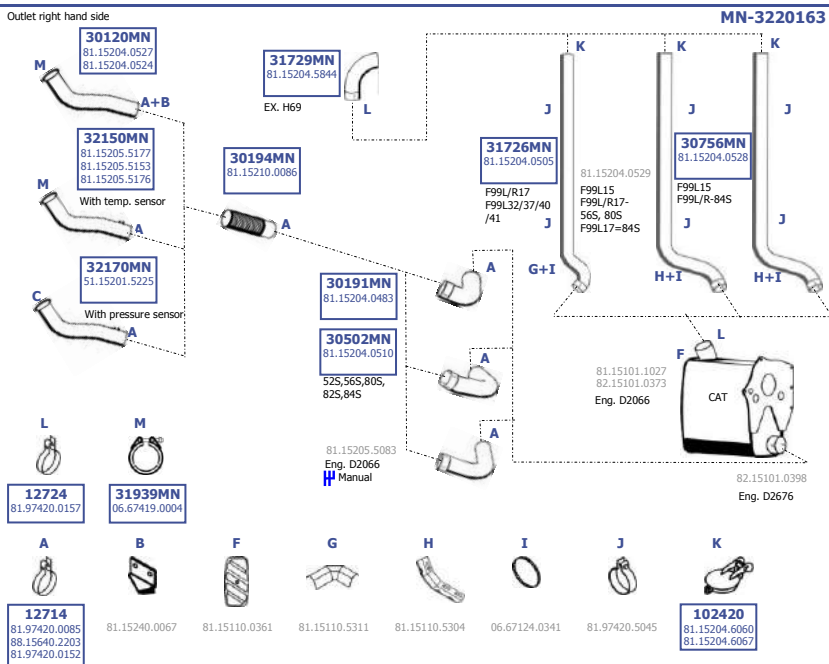

30120MN
81.15204.0527
81.15204.0524

31729MN
81.15204.5844
EX. H69

30194MN
81.15210.0086

31726MN
81.15204.0505
F99L/R17
F99L32/37/40
/41

30756MN
81.15204.0528
F99L15
F99L/R-84S

30191MN
81.15204.0483
52S,56S,80S,
82S,84S

30502MN
81.15204.0510
52S,56S,80S,
82S,84S

81.15205.5083
Eng. D2066
H Manual

81.15101.1027
82.15101.0373
Eng. D2066

82.15101.0398
Eng. D2676

12724
81.97420.0157

31939MN
06.67419.0004

81.15240.0067

81.15110.0361

81.15110.5311

81.15110.5304

06.67124.0341

81.97420.5045

102420
81.15204.6060
81.15204.6067