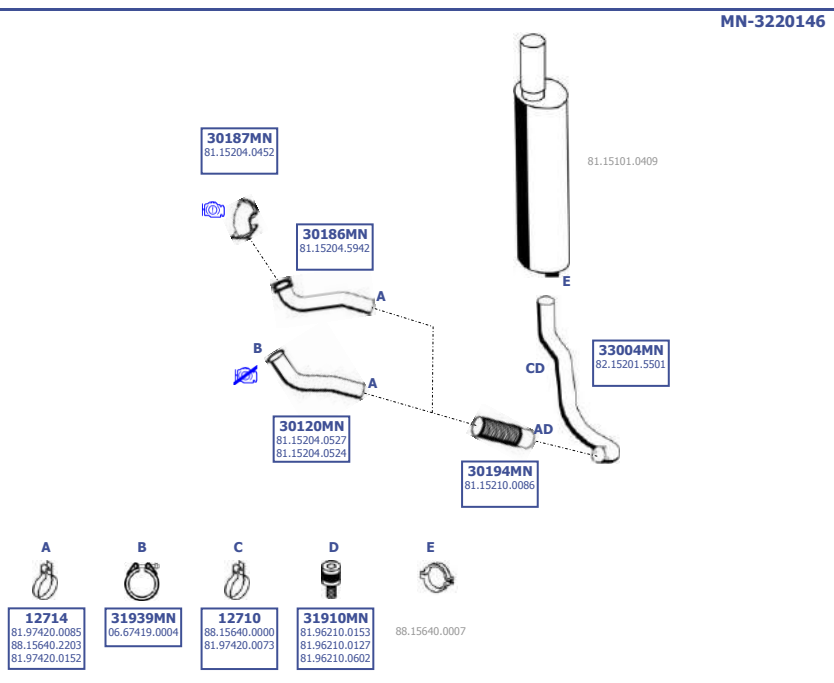

Suitable to:
MAN

TGA

EURO 3

2002 - 2008

8X4/4

H94 41t. 28/02-23/08
H95 41t. 30/01-25/07

Eng. D2676 LF
6 cyl. 12,4 ltr.
353 KW / 480 HP

Eng. D2876
6 cyl. 12,8 ltr.
338 KW / 460 HP
353 KW / 480 HP
375 KW / 510 HP
390 KW / 530 HP

Eng. D2840 (V10)
10 cyl. 18,3 ltr.
485 KW / 660 HP

LHD / RHD

Suitable to:
MAN

TGA

EURO 3

1999 -

4X2 6X2/2

H07 18t 19/02-
H27 26t 10/99-
H31 26t 24/02-20/05
H32 26t 24/02-

Eng. CUMMINS ISME
10,8 ltr.
280 KW / 380 HP
309 KW / 420 HP

LHD / RHD