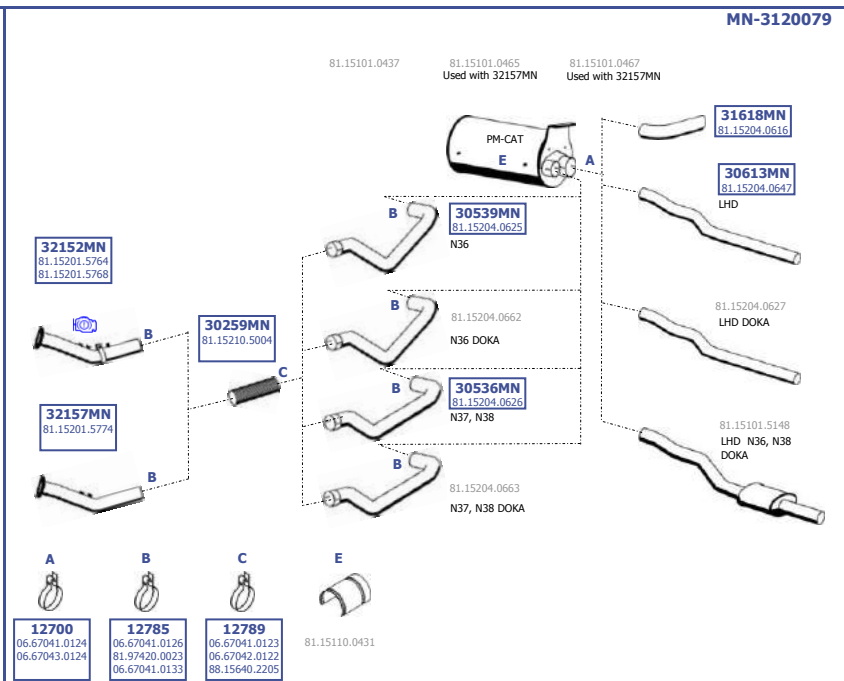

Suitable to:
MAN

TGM

EURO 5

15/2008 -

4X4
N36
N37
N38

Eng. D0836 LFL 63-65
6 cyl. 7,0 ltr
176 KW / 250 HP
206 KW / 290 HP
240 KW / 340 HP

LHD / RHD