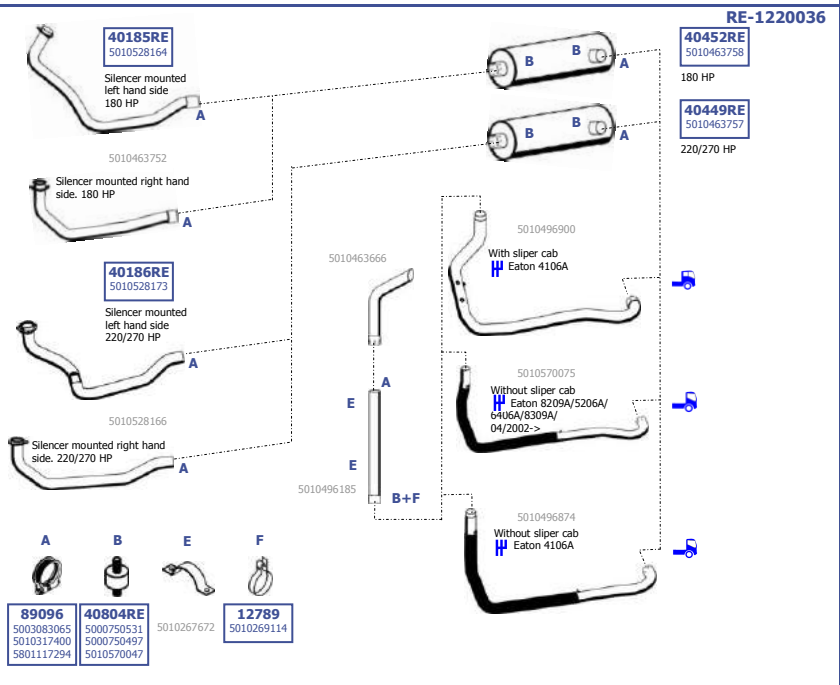

Suitable to:
RENAULT

MIDLUM

EURO 3

10/2001 -

Fab. No. 44C1
Fab. No. 44C2

Eng.
LHD