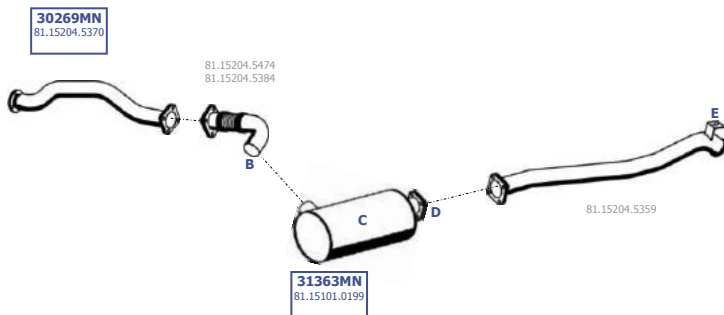

Suitable to:
MAN

893 UL.XX2

EURO 1
06/1990 -

4X2

893
UEL 242
UEL 292

Eng. D2866
6 cyl. - 12,0 ltr.
177 KW / 240 HP
213 KW / 290 HP

LHD

MN-1130231

Suitable to:
MAN

893 UL.XX2

EURO 1
06/1990 - 31/1993

4X2

893
UEL 242

Eng. D2866
6 cyl. - 12,0 ltr.
177 KW / 240 HP

LHD

MN-1130232