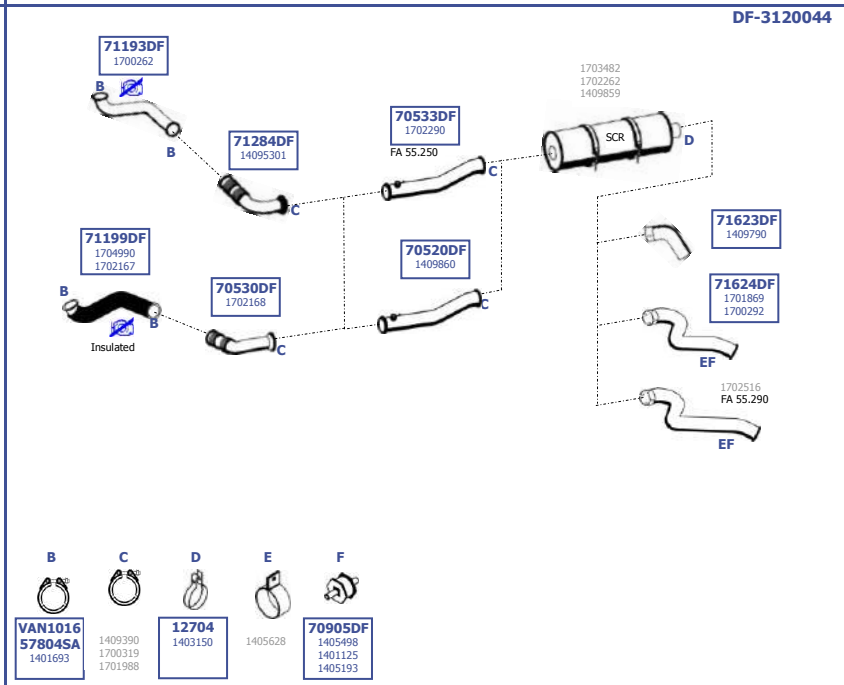

Our spare parts are not the originals but interchangeable with the originals ones. All original equipment manufacturer' numbers, pictures and models used in this catalogue are for reference only. Our products bear our trade - mark.