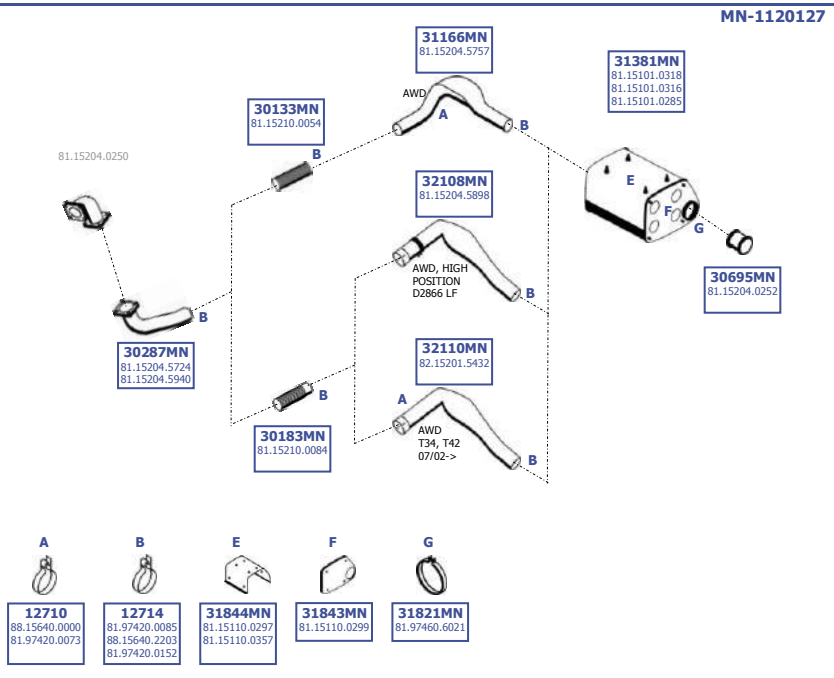

Suitable to:
MAN
F2000
EURO 2/3
1994 - 2005

4X4 6X4 6X6
T34 18t 33/94-07/05
T39 26,27,28t 27/94-12/01
T40 26t 07/95-09/04
T42 26,33t 36/94-07/05
T44 40t 19/97-07/05

Eng. D2866 LF
6 cyl.
272 KW / 370 HP
294 KW / 400 HP
309 KW / 420 HP

Eng. D2876 LF
6 cyl.
328 KW / 460 HP

LHD