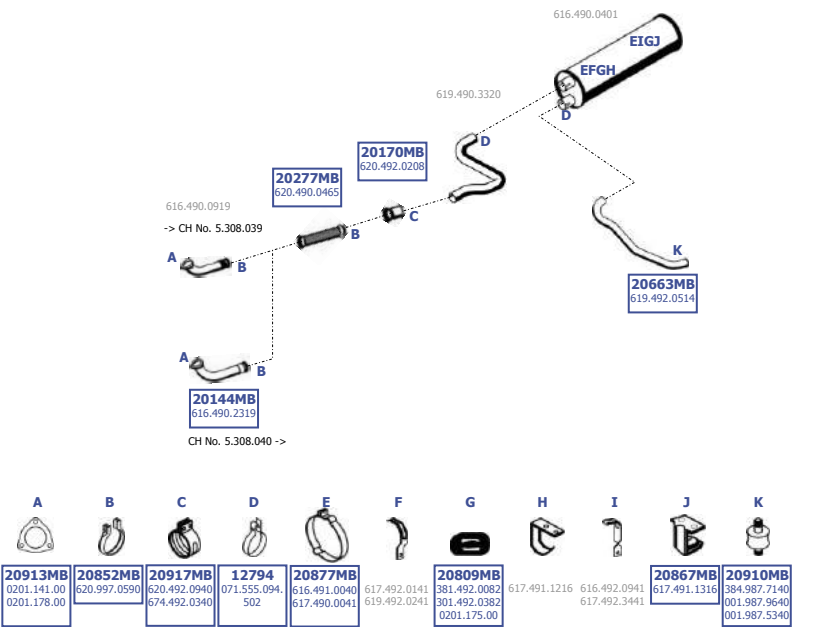

Suitable to:
MERCEDES

Baumuster
616.542

MB-1120072

12-16 tons

1420 LS
WB 3600

LHD

Suitable to:
MERCEDES

Baumuster
617.126
617.127

MB-1120073

12-16 tons

-> CH No. 4.932.446

1622 K
WB 3600, 3900

LHD