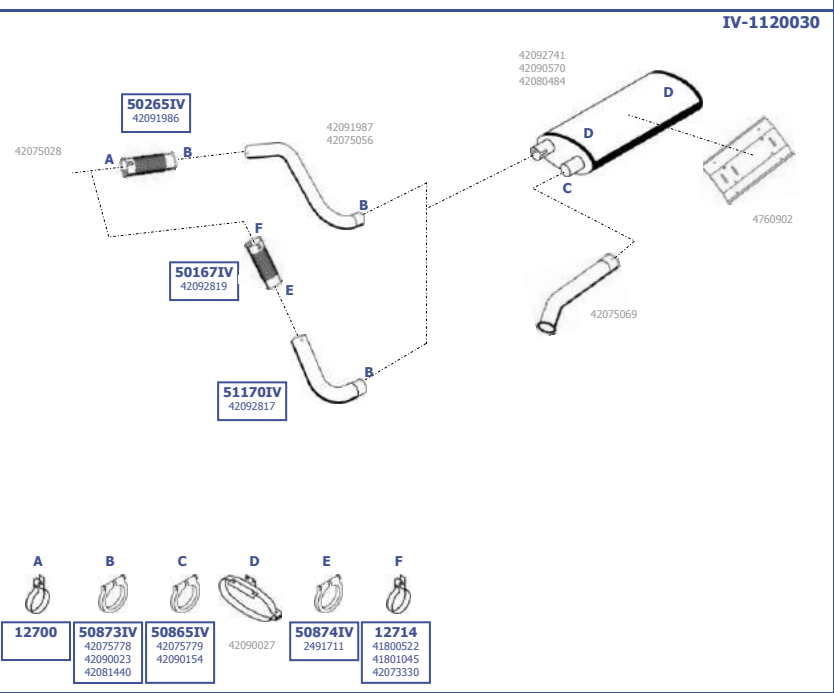

Suitable to:
IVECO

Turbotech

10/86 -

190-24
190-26
190-32
240-26

Eng.

LHD