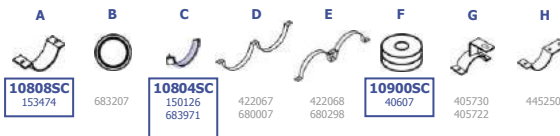

Eng. DSC 11  
6 cyl. 11,0 ltr.  
176 KW / 250 HP  
250 KW / 340 HP

CH No. 1820118 ->

**LHD**

**SC-1130079**

Suitable to:

**SCANIA**

**K 113**

EURO 2