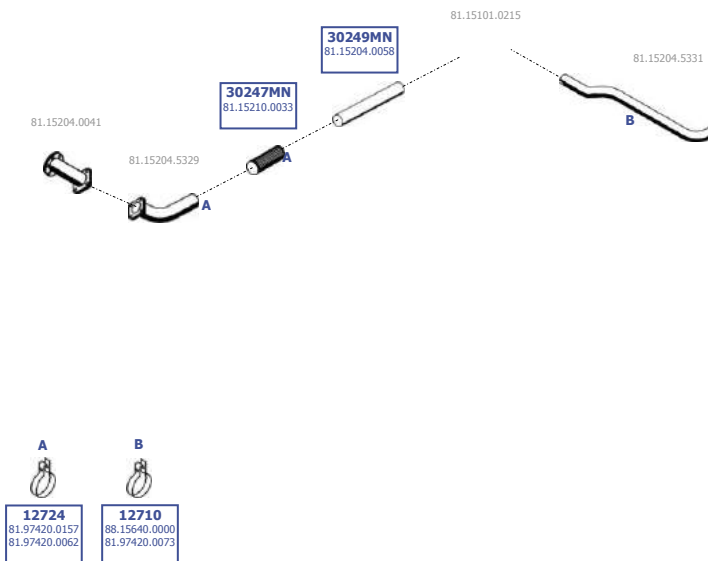

Suitable to:
MAN

F90

EURO 0

4X2
16, 19t.
U01 04/86-07/91 U
U03 28/86-07/91 ULL

6X2
22, 24, 25, 26t.
U05 07/86-07/91 UNL
U06 28/86-07/91 UNLL

Eng.

LHD

MN-1120107