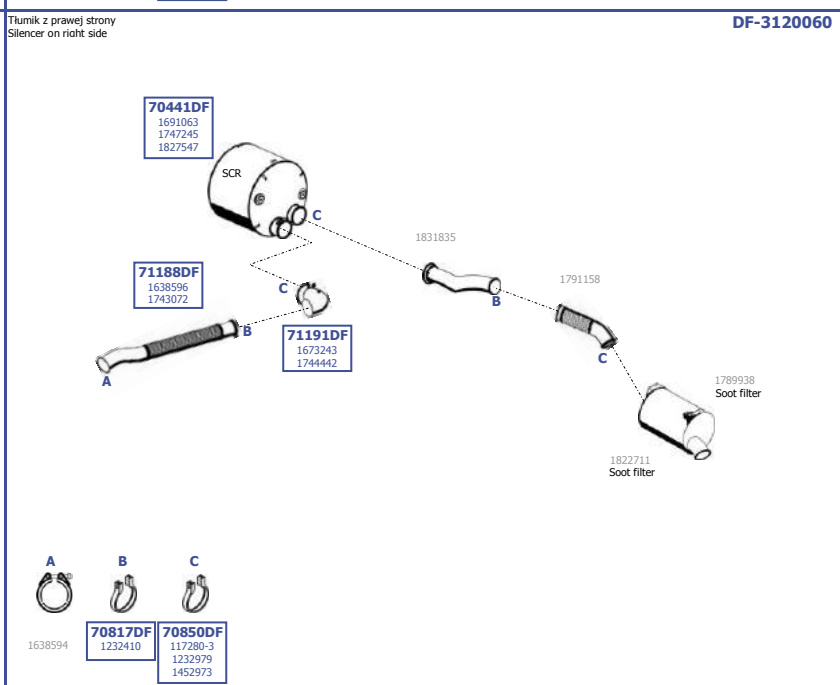

Suitable to:
DAF

CF 75

EURO 4 / 5
10/2006 -

6X2/4

FAG 75.250
FAG 75.310
FAG 75.360

Eng. PR 183 S
PR 228 S
PR 265 S
9,2 ltr. 6 cyl.
183 KW / 250 HP
228 KW / 310 HP
265 KW / 360 HP

LHD / RHD