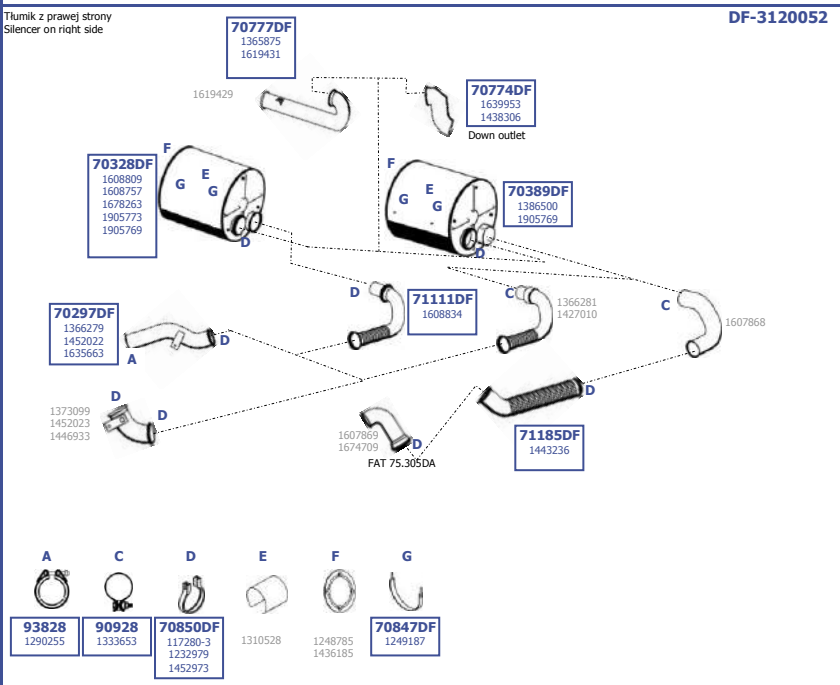

Our spare parts are not the originals but interchangeable with the originals ones. All original equipment manufacturer numbers, pictures and models used in this catalogue are for reference only. Our products bear our trade - mark.