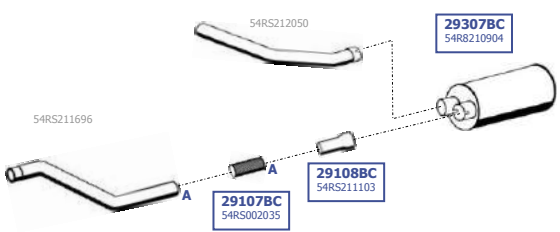

Eng. Cummins ISBe4  
4,5 ltr. 4 cyl.  
118 KW / 160 HP

**RHD**

BD-2120002

Our spare parts are not the originals but interchangeable with the originals ones. All original equipment manufacturer' numbers, pictures and models used in this catalogue are for reference only. Our products bear our trade - mark.