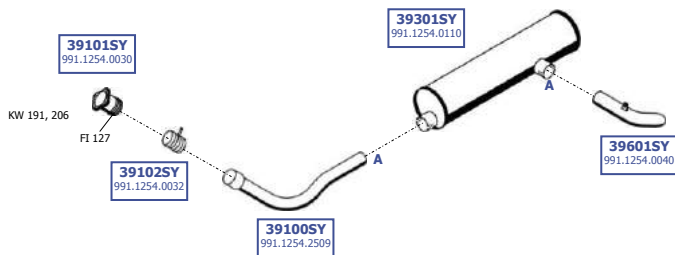

Suitable to:
STEYR

914-4031

1291
1491

LHD

SY-1120002