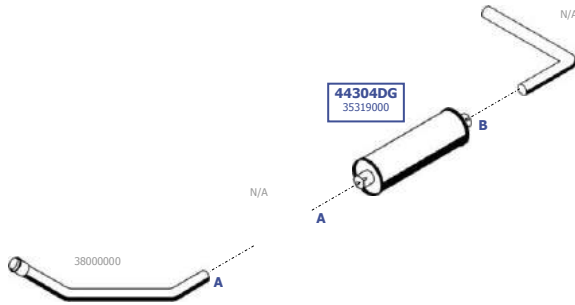

Suitable to:

DODGE

MINIBUS

Mark II

4X2

⚙ AUT.

Eng.

RHD

DG-2130009

86060
0034445106
0034445236

86079
0035364836
0036384736

Suitable to ERF

Model / Typ (Model / Type)	Strona Page)
Suitable to E6-EC6-ES6	159
Suitable to EC11	159
Suitable to EC12	160
Suitable to EC14	161
ACCESORIES	162