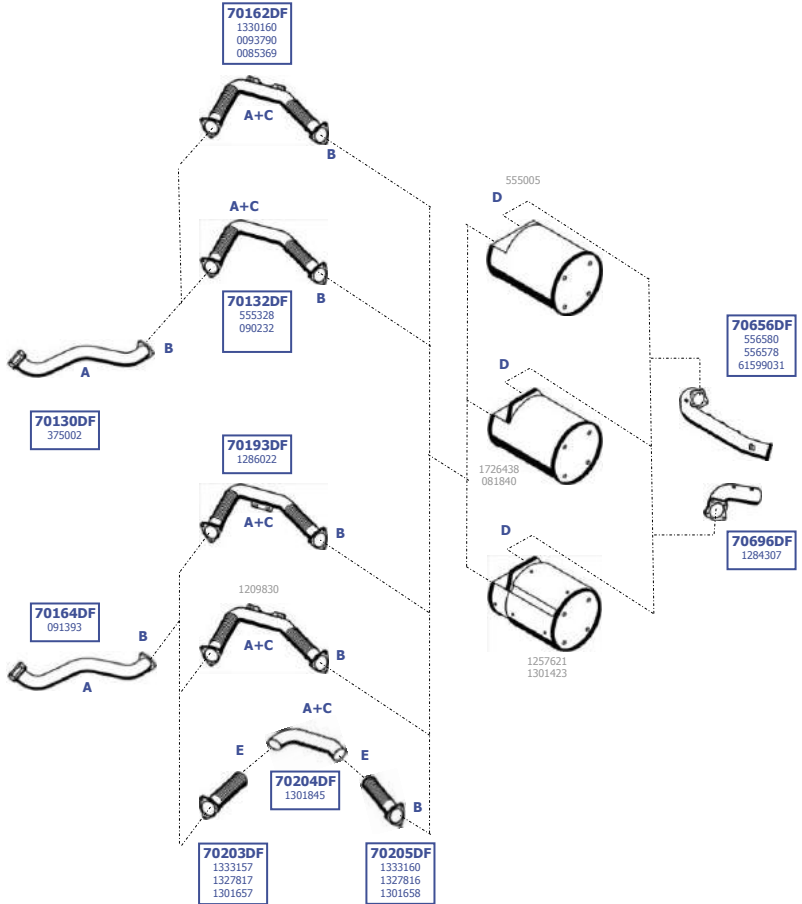

Suitable to:

**DAF**

95

6X2/4

Eng.

LHD

DF-1120102

**86120**  
682608  
279634  
279633