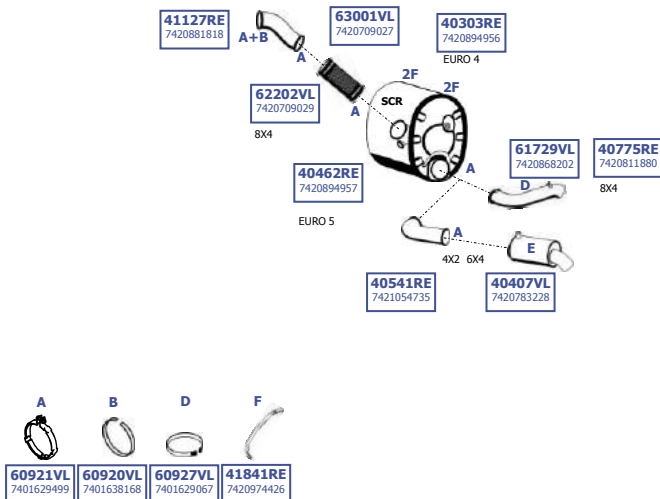

Suitable to:

RENAULT

KERAX

EURO 4/5

10/2005 -

4X2 6X4 8X4

34FF/NF/SF/TF
18, 26t

370.18/26/32
410.18/26/32
450.18/26/32

Eng. DXi 11
6 cyl. 10,8 ltr.
272 KW / 370 HP
302 KW / 410 HP
331 KW / 450 HP

LHD / RHD

RE-3120122