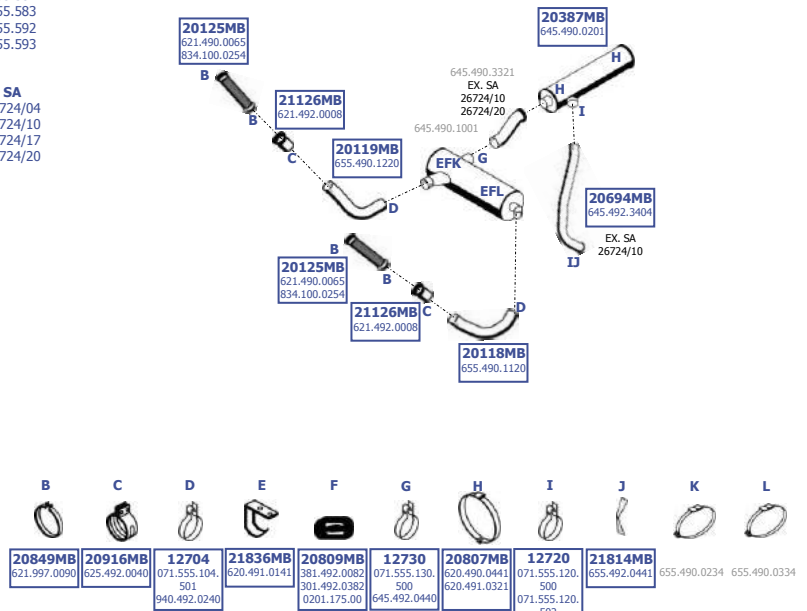

Suitable to:
MERCEDES

SK 17-35 tons

1988 –

CH No. 5.439.562 ->
(BM 655.434/484/486/494/
532/582/583)

**1748 L/1850 L/2550 L/
2650 L**
WB 4100, 4800
1838 L/1844 L/2538 L
WB 4100, 4800, 5200

1838 LS
WB 3500, 3600, 3800
1844 LS
WB 3500, 3800
2544 LS
WB 3800

SPECIAL SYSTEM
Extra noise reduction

LHD

Baumuster
655.532
655.533
655.582
655.583
655.592
655.593

SA
26724/04
26724/10
26724/17
26724/20

MB-1120280

Suitable to:
MERCEDES

SK 17-35 tons

1988 –

CH No. 5.439.562 ->
(BM 655.434/484/486/494/
532/582/583)

**1748 L/1850 L/2550 L/
2650 L**
WB 4100, 4800
1838 L/1844 L/2538 L
WB 4100, 4800, 5200

1838 LS
WB 3500, 3600, 3800
1844 LS
WB 3500, 3800
2544 LS
WB 3800

SPECIAL SYSTEM
Extra noise reduction

LHD

Baumuster
655.592

SA
26724/65

MB-1120281