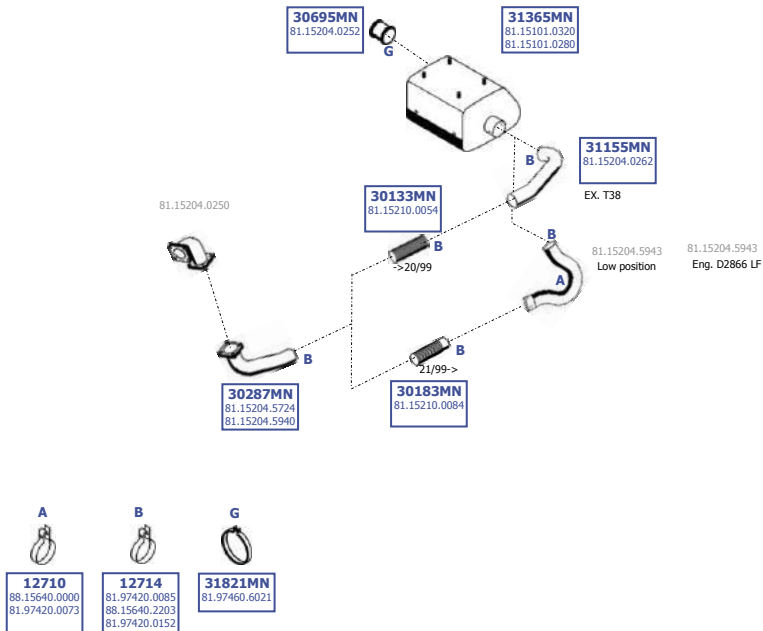

Suitable to:

MAN

F2000

EURO 2/3

1994 - 2005

6X2 6X4 6X6
T42 26,33t 36/94-07/05

Eng. D2866 LF
6 cyl. 12 ltr.
272 KW / 370 HP
294 KW / 400 HP
309 KW / 420 HP

Eng. D2876 LF
6 cyl. 12,8 ltr.
338 KW / 460 HP

RHD

MN-2120130