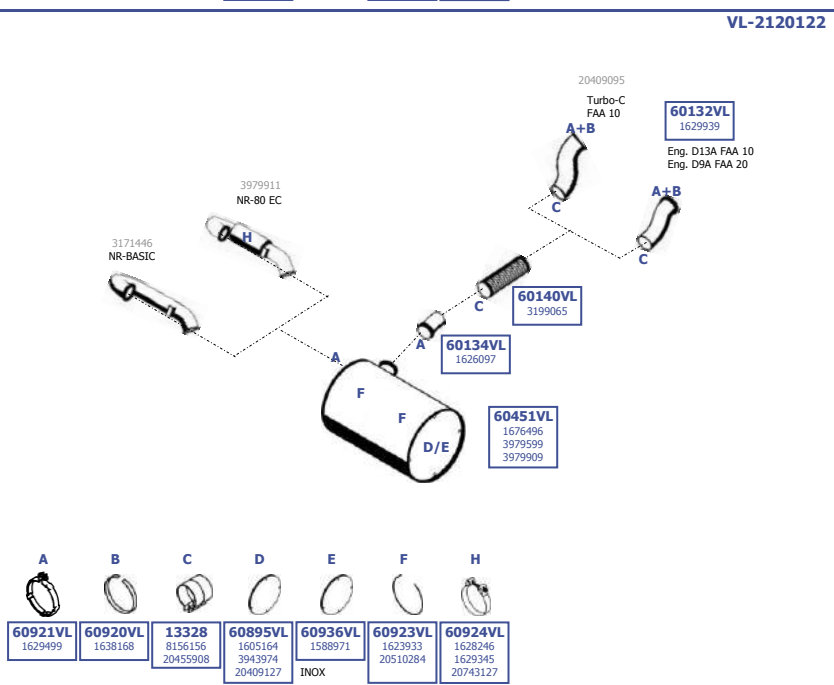

Suitable to:
VOLVO

FM

EURO 3

2001 – 09/2005

4X2 6X2 6X4 8X2 8X4

FM 9
FM 12
FM 13

Eng. D9A
6 cyl. 9,4 ltr.
191 KW / 260 HP
221 KW / 300 HP
250 KW / 340 HP
279 KW / 380 HP

Eng. D12D
6 cyl. 12,1 ltr.
250 KW / 340 HP
279 KW / 380 HP
309 KW / 420 HP
338 KW / 460 HP

Eng. D13A
6 cyl. 12,8 ltr.
294 KW / 400 HP
324 KW / 440 HP
353 KW / 480 HP
382 KW / 520 HP
RHD