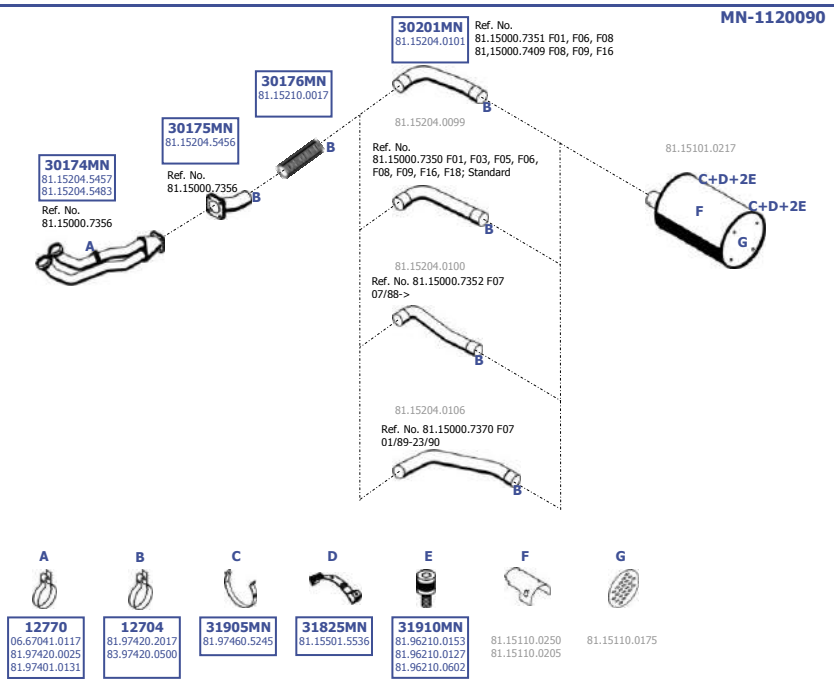

Suitable to:
MAN

F90

16/19t

F01 4X2 F 16/89-92
F02 4X2 L 07/88-01/92
F03 4X2 FLL /86-01/92

22/24/25/26 t

F05 6X2 FNL 04/88-01/92
F06 6X2 FNL 28/89-01/92
F07 6X2/4 FVL 28/86-01/92
F08 6X4 DF 16/89-01/92
F16 6X4 DFL 30/89-01/92

26 t

F18 4X2 FNL 13/91-01/92

Eng. D2866 F
6 cyl.

LHD