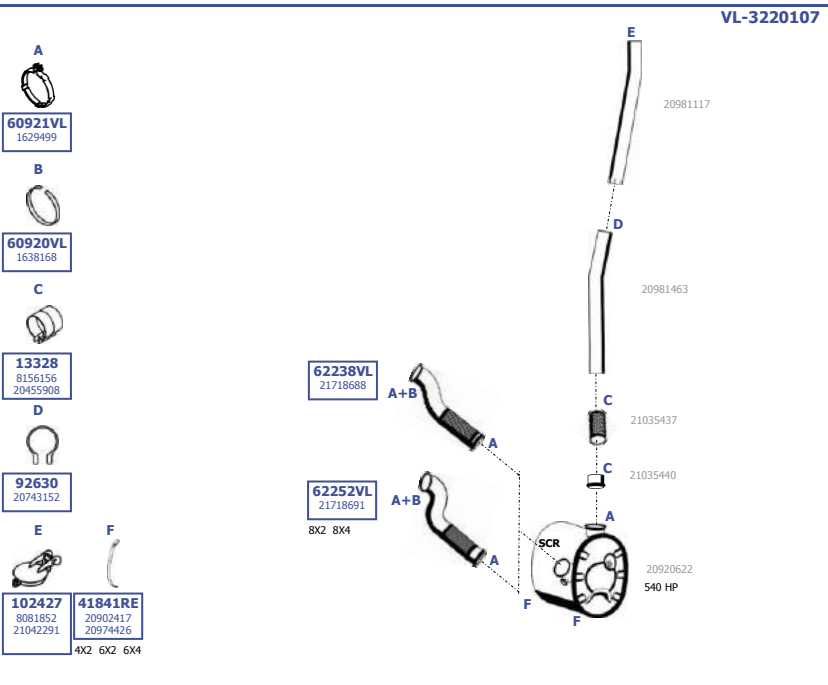

Suitable to:
VOLVO

FH

EURO 5

01/2009 -

4X2 6X2 6X4 8X2 8X4

FH 16

Eng. D16G
6 cyl. 16,0 ltr.
394 KW / 540 HP
441 KW / 600 HP
514 KW / 700 HP
551 KW / 750 HP

LHD / RHD