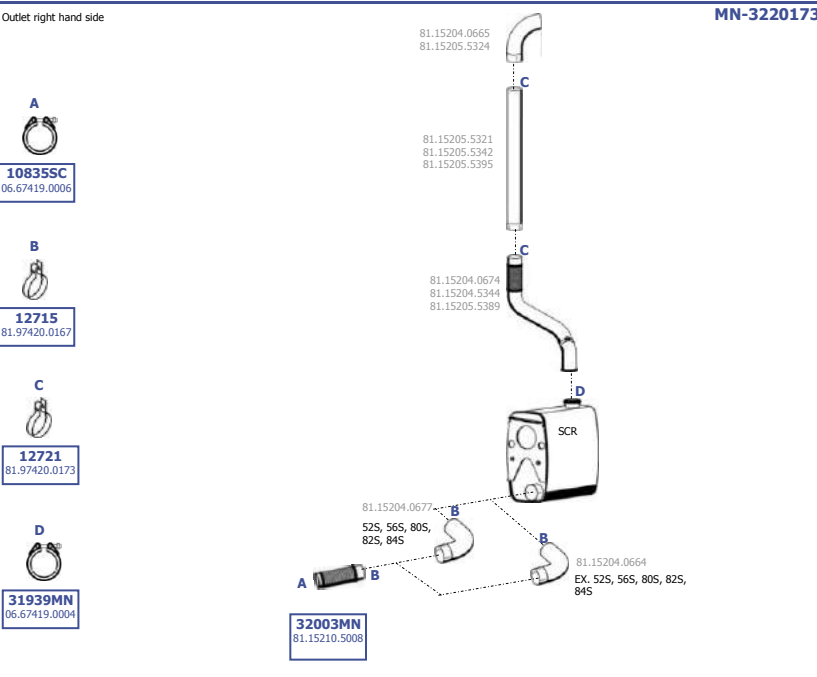

Suitable to:
MAN

TGS

EURO 5

08/2007 -

F99L/R17

4X4 6X2/2 6X2/4 6X4
6X6 8X4/4

18, 26/33, 28 t

03S, 06S, 10S, 18S, 21S, 22S,
24S, 26S, 30S, 35S, 52S, 56S,
70S, 71S, 74S, 80S, 82S, 84S,
89S, 92S

Eng. D2066 LF
6 cyl. 10,5 ltr.
235 KW / 320 HP
265 KW / 360 HP
294 KW / 400 HP
324 KW / 440 HP

Eng. D2676
6 cyl. 12,4 ltr.
353 KW / 480 HP
397 KW / 540 HP

LHD / RHD

MN-3220173