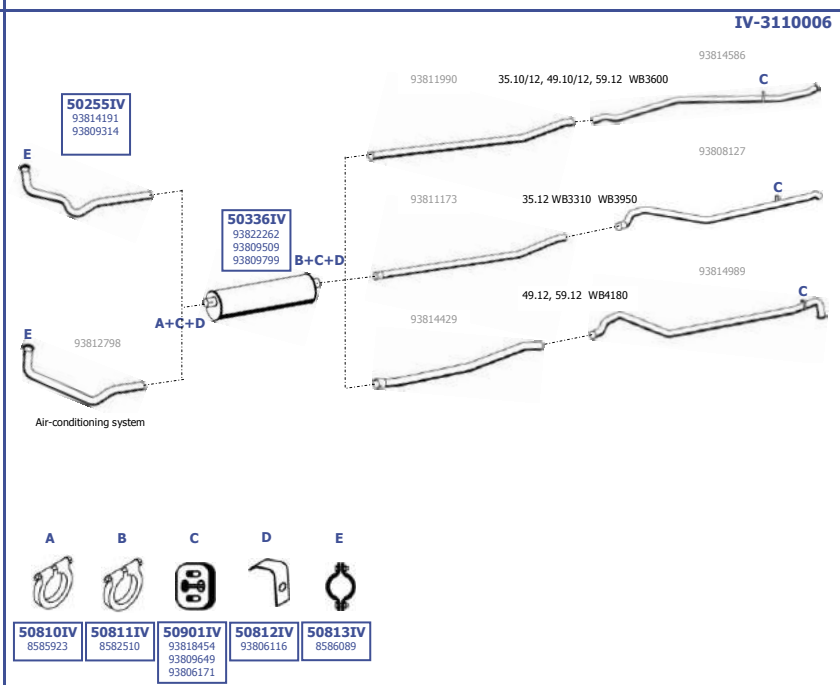

Suitable to:
IVECO

New Daily

EURO 1

1990 - 1995

4X2

Turbo
35.10
49.10

Turbo/Intercooler
35.12
49.12
59.12

Eng.

Wylot z tyłu / Rear outlet

LHD / RHD