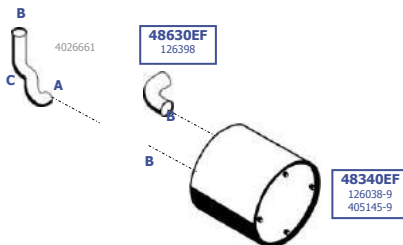

Suitable to:

ERF

EC11

EURO 2

1996 - 2000

RH Mounted

Eng.

RHD

EF-2120003