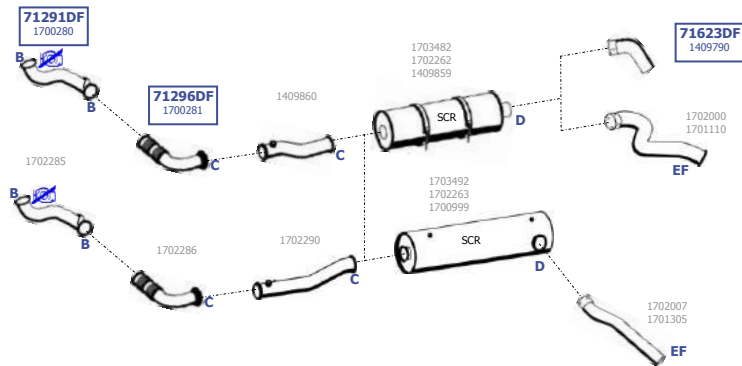

VAN1016 57804SA 1401693	1409390 1700319 1701988	12704 1403150	1405628	70905DF 1405498 1401125 1405193	102402

Suitable to:
DAF

LF 45

EURO 4 / 5
05/2006 -

4X2
FA 45.140
FA 45.250

Eng. FR 103
4,5 ltr. 4 cyl.
103 KW / 140 HP

Eng. GR 184
6,7 ltr. 4 cyl.
184 KW / 250 HP

LHD / RHD

DF-3120024