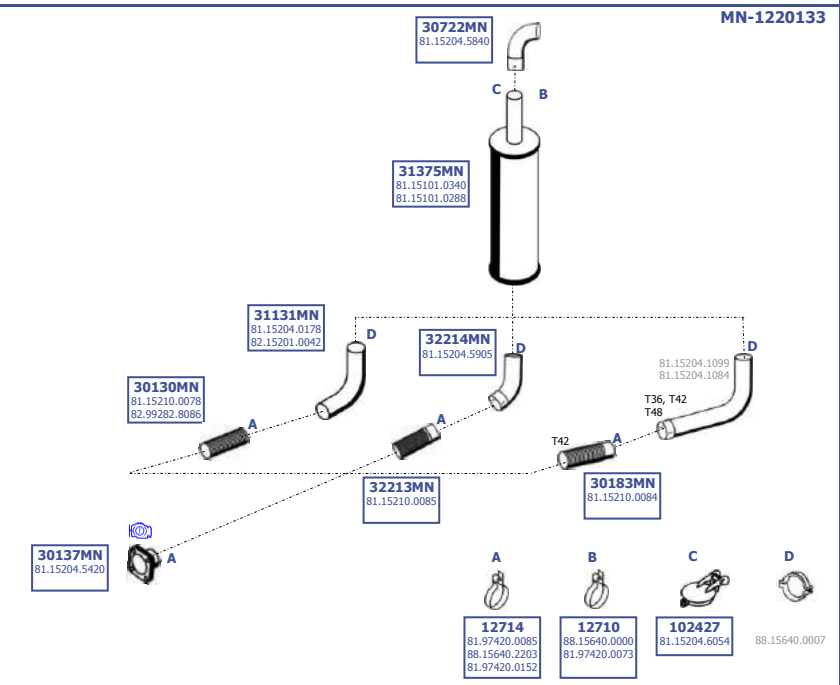

Eng. D2866 LF  
6 cyl.  
228 KW / 310 HP  
265 KW / 360 HP  
272 KW / 370 HP  
294 KW / 400 HP  
301 KW / 409 HP  
309 KW / 420 HP

Eng. D2876 LF  
6 cyl.  
328 KW / 460 HP

**LHD**

Our spare parts are not the originals but interchangeable with the originals ones. All original equipment manufacturer numbers, pictures and models used in this catalogue are for reference only.  
Our products bear our trade - mark.