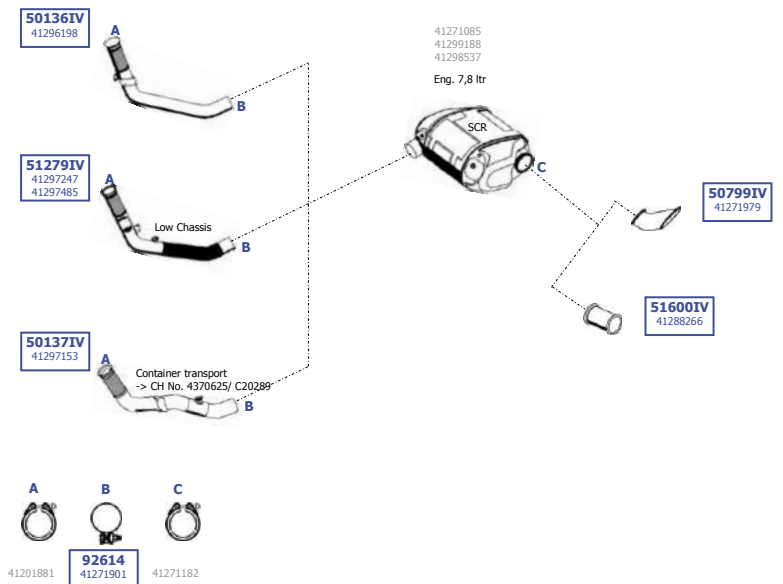

41201881	 92614 41271901	 41271182

41271085
41299188
41298537
Eng. 7,8 ltr

50799IV
41271979

51600IV
41288266