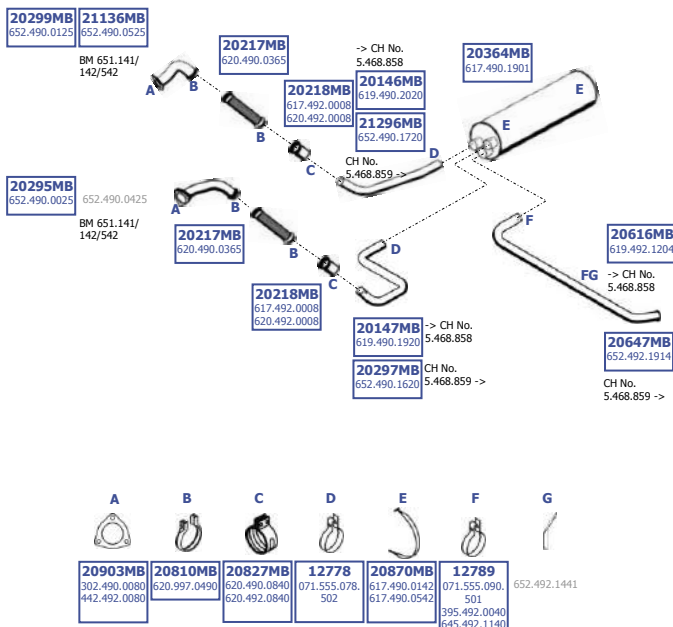

LHD

Baumuster  
650.034  
650.036  
650.037  
650.132  
651.032  
651.034  
651.036  
651.037  
651.131  
651.132  
651.141  
651.142  
651.434  
651.436  
651.437  
651.532  
651.542

**MB-1120085**

Suitable to:  
**MERCEDES**