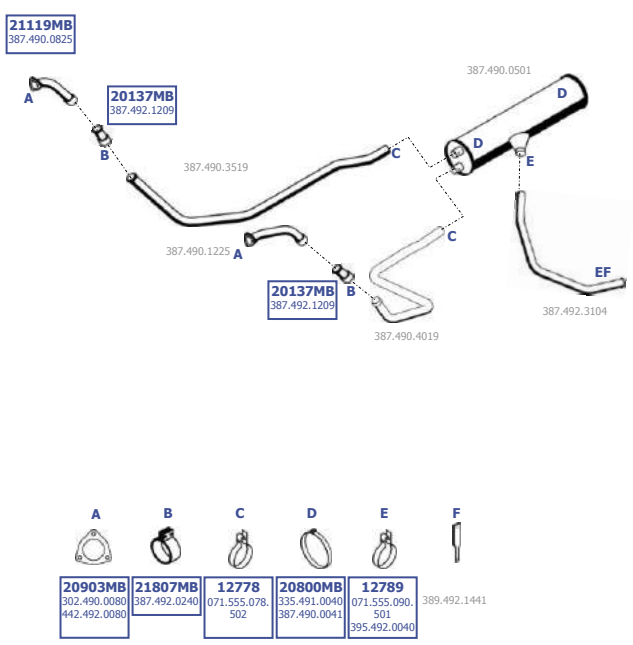

Our spare parts are not the originals but interchangeable with the originals ones. All original equipment manufacturer numbers, pictures and models used in this catalogue are for reference only. Our products bear our trade - mark.