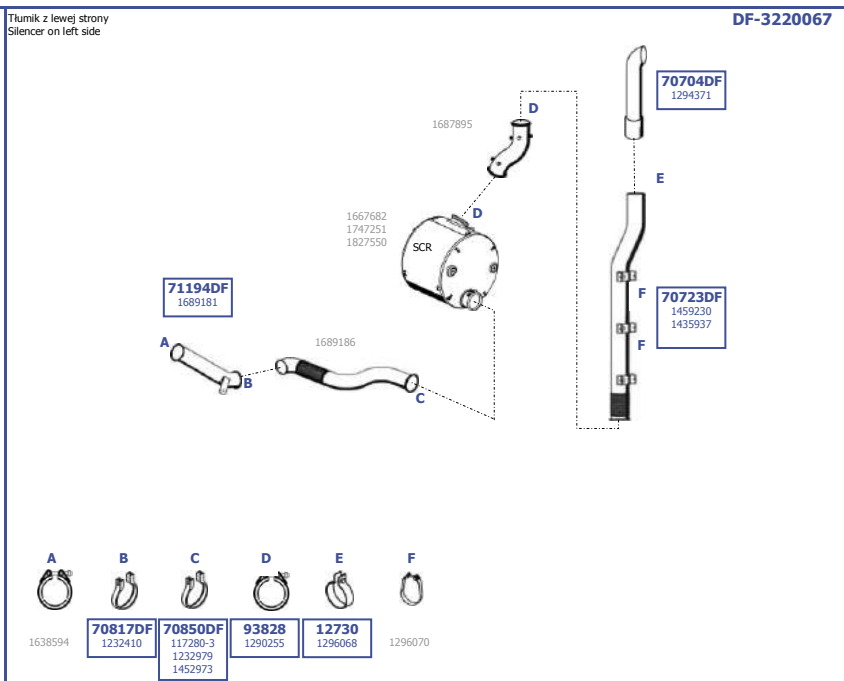

Suitable to:
DAF

CF 75

EURO 4 / 5
10/2006 -

6X2/4
FAG/FAN 75.250
FAG 75.310
Eng. PR 183 S
PR 228 S
9,2 ltr. 6 cyl.
183 KW / 250 HP
228 KW / 310 HP

LHD / RHD