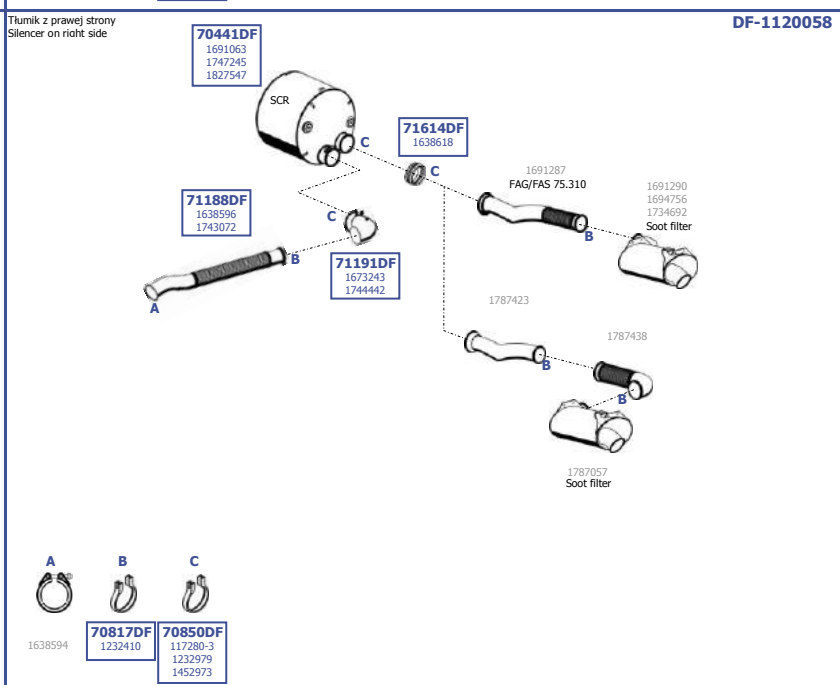

Suitable to:
DAF

CF 75

EURO 4 / 5

10/2006 -

4X2 6X2 6X2/4

FA/FAN 75.250
FA/FAG/FAN/FAS 75.310
FAN 75.360

Eng. PR 183 S
PR 228 S
PR 265 S
9,2 ltr. 6 cyl.
183 KW / 250 HP
228 KW / 310 HP
265 KW / 360 HP

LHD