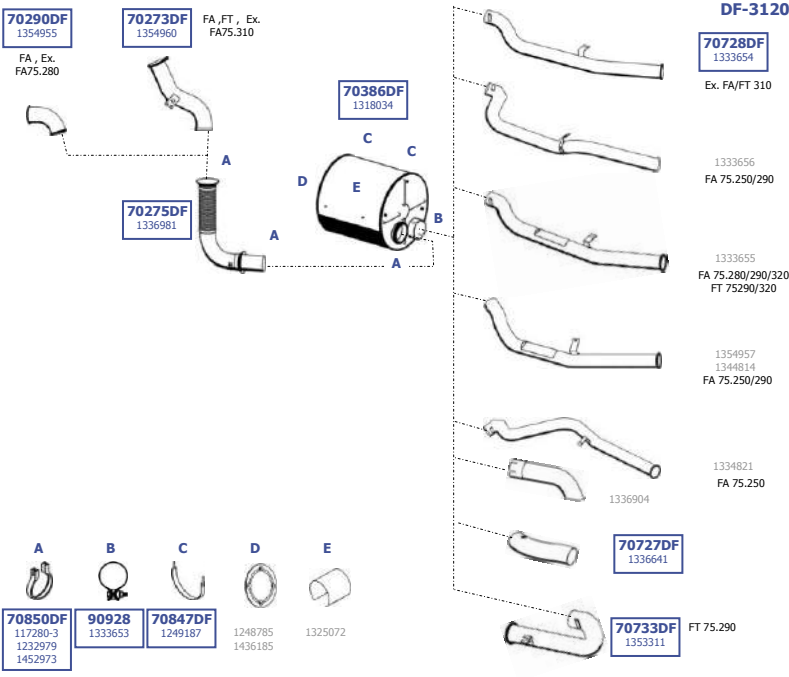

Suitable to:
DAF

75 CF

EURO 2

1998 - 2000

4X2

FA 75.250 FT 75.250
FA 75.280 FT 75.280
FA 75.290 FT 75.290
FA 75.310 FT 75.310
FA 75.320 FT 75.320

Eng.

LHD / RHD

DF-3120046