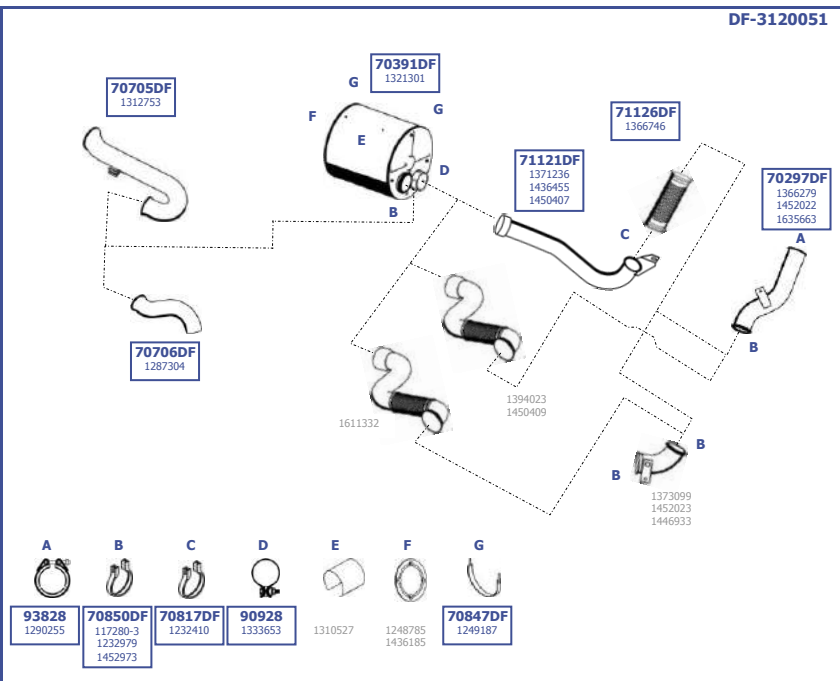

Suitable to:
DAF

CF 75

EURO 3

01/2001 - 09/2006

4X2 6X2 6X4

FA/FAN/FAR/FAS/FAT/FT
75.250Q
FA/FAN/FAR/FAS/FAT/FT
75.310Q
FA/FAN/FAR/FAS/FAT/FT
75.360Q

Eng. PE 183 C / PR 183 S
PE 228 C / PR 228 S
PE 265 C / PR 265 S

12,6 ltr. 6 cyl.
183 KW / 250 HP
223 KW / 310 HP
265 KW / 360 HP

LHD / RHD

Suitable to:
DAF

CF 75

EURO 3

01/2001 - 09/2006

4X2 6X2 6X4

FA/FAG/FAN/FAS/FAT/FT
75.250Q
FA/FAN/FAR/FAS/FAT/FT
75.310Q
FA/FAN/FAS/FAT/FT
75.360Q

Eng. PE 183 C / PR 183 S
PE 228 C / PR 228 S
PE 265 C / PR 265 S

12,6 ltr. 6 cyl.
183 KW / 250 HP
223 KW / 310 HP
265 KW / 360 HP

LHD / RHD