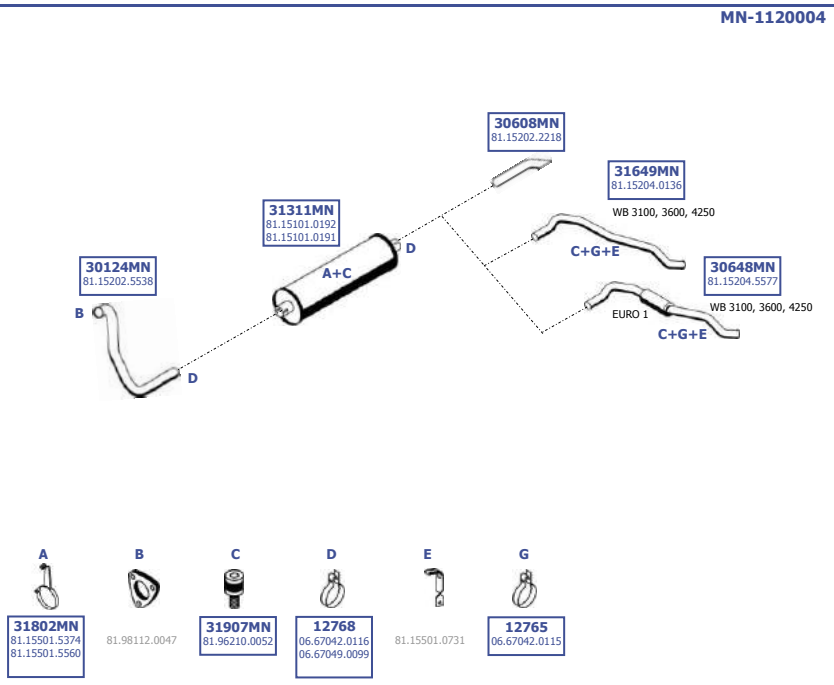

Eng. D0824  
4 cyl. 4,6 ltr.  
75 KW / 102 HP

**LHD**

Our spare parts are not the originals but interchangeable with the originals ones. All original equipment manufacturer numbers, pictures and models used in this catalogue are for reference only.  
Our products bear our trade - mark.