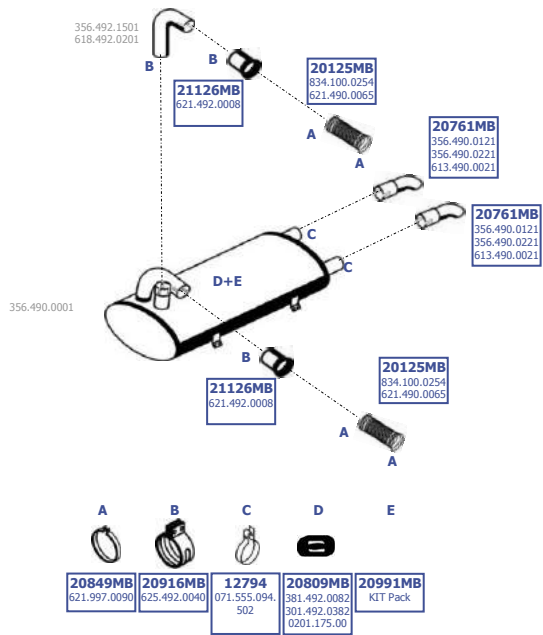

Suitable to:
MERCEDES

Baumuster
373.386

MB-1130369

O 304

1992 – 1996

Built in Turkey

LHD

Suitable to:
MERCEDES

Baumuster
600.345

MB-1130370

O 330

1990 –

LHD