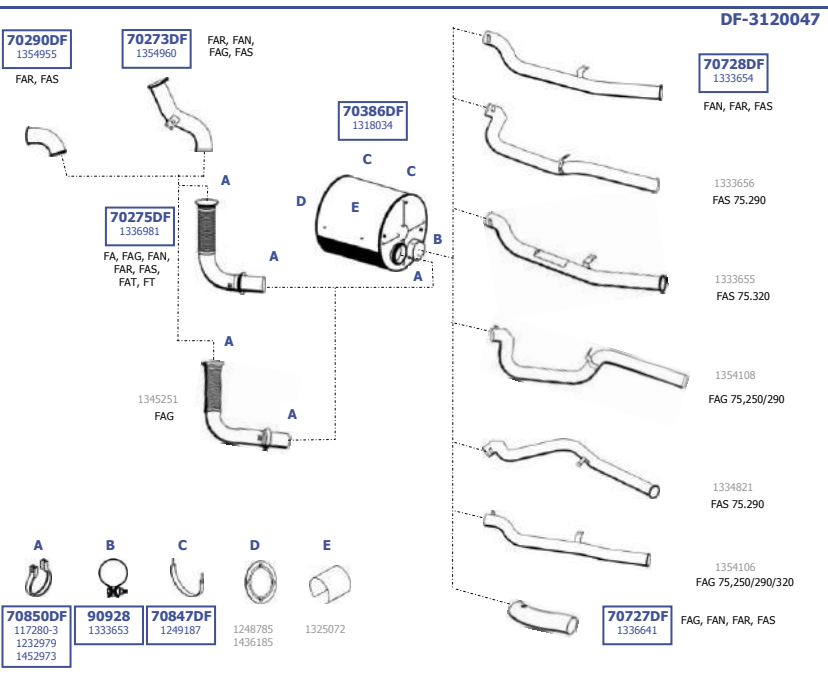

Suitable to:
DAF

75 CF

EURO 2

1998 - 2000

6X2

FAG/FAN/FAR/FAS 75.250
FAG 75.280
FAG/FAN/FAR/FAS 75.290
FAG/FAN/FAR/FAS 75.320

Eng.

LHD / RHD

Suitable to:
DAF

75 CF

EURO 2

1998 - 2000

4X4 6X4

FAT/FAV 75.250
FAT/FAV 75.290
FAT/FAV 75.320

Eng.

LHD / RHD