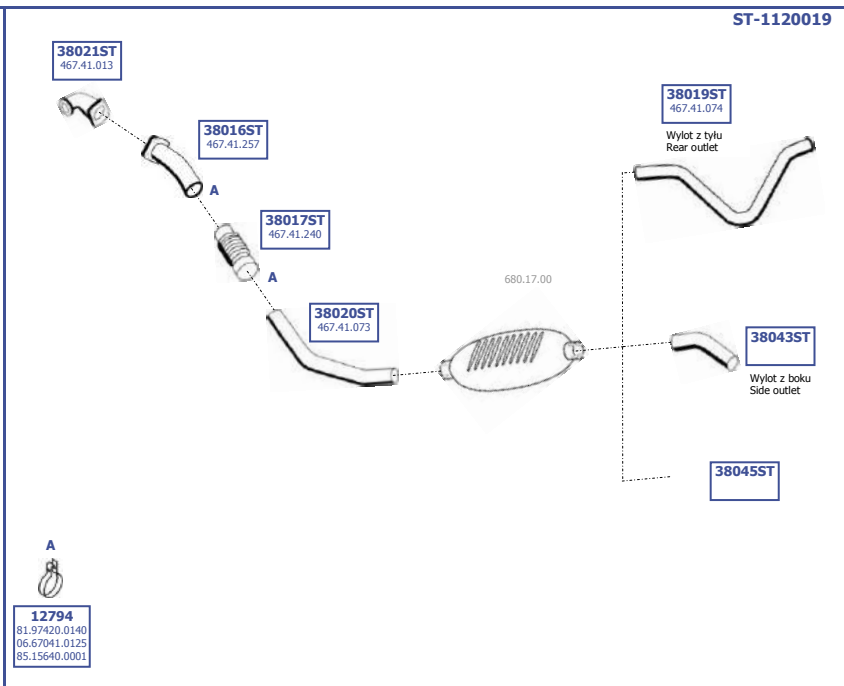

Suitable to:
STAR

1142 Turbo

EURO 2

1995 - 2000

4X2

WB 3900

Eng. S359E TURBO
6 cyl. 6,8 ltr.
125 KW / 170 HP

LHD

Suitable to:
STAR

1466

EURO 2

2001 - 2006

6X6

Eng. MAN D0826 LFG15
6 cyl.
162 KW / 217 HP

LHD