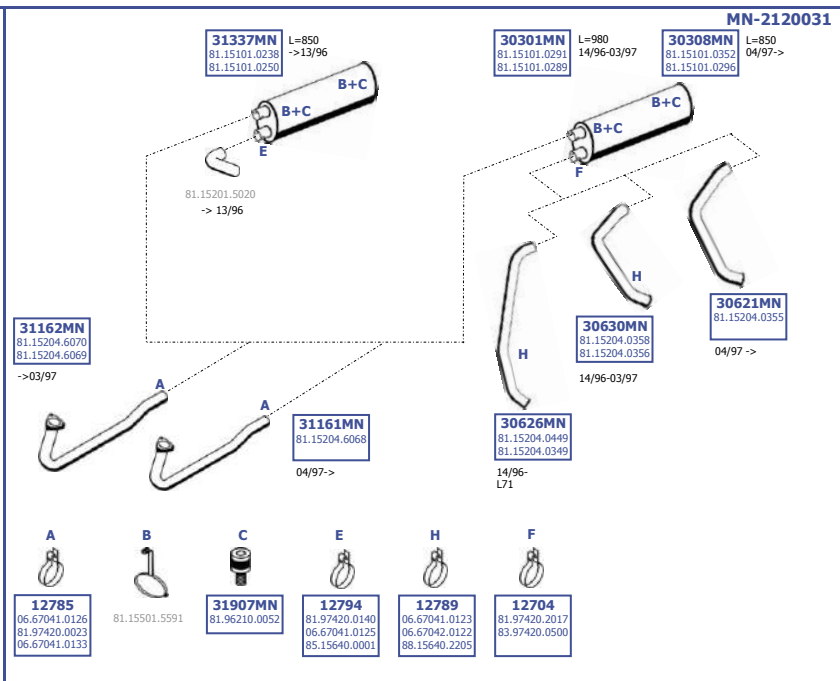

Suitable to:
MAN

M2000L

EURO 2/3

1995 - 2005

4X2
L71 11-12t 17/95-L
L73 11-12t 20/95-LL

Eng. D0826 LFL
6 cyl. 6,9 ltr.
162 KW / 220 HP
191 KW / 260 HP

RHD