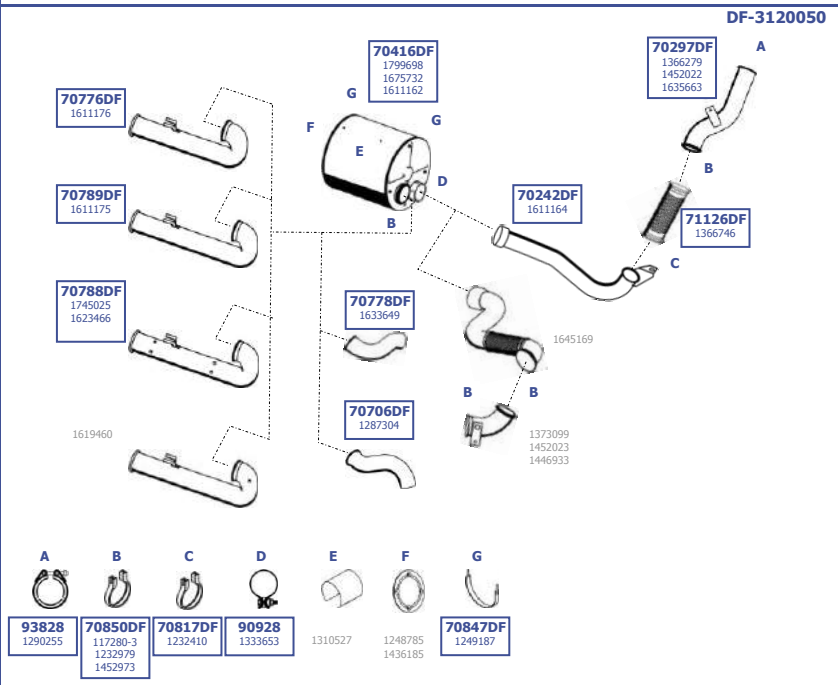

12,6 ltr. 6 cyl.  
183 KW / 250 HP  
223 KW / 310 HP  
265 KW / 360 HP

**LHD / RHD**

Our spare parts are not the originals but interchangeable with the originals ones. All original equipment manufacturer numbers, pictures and models used in this catalogue are for reference only. Our products bear our trade - mark.