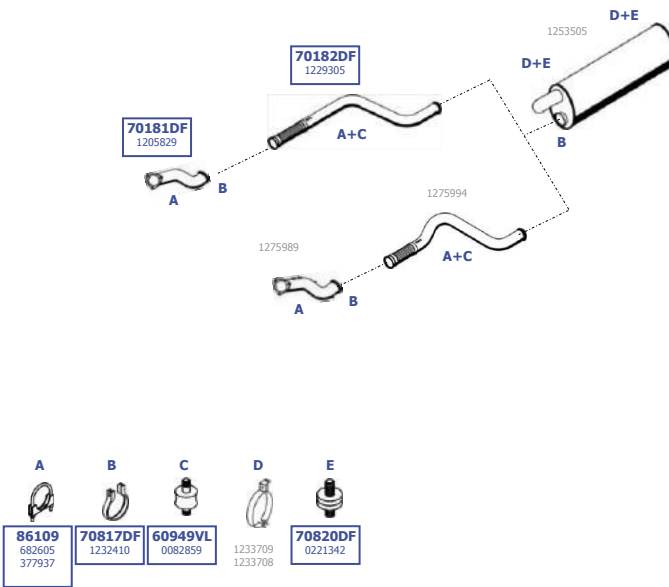

Suitable to:
DAF

75

EURO 1 / 2

1991 - 2000

Eng.

LHD / RHD

DF-3120045