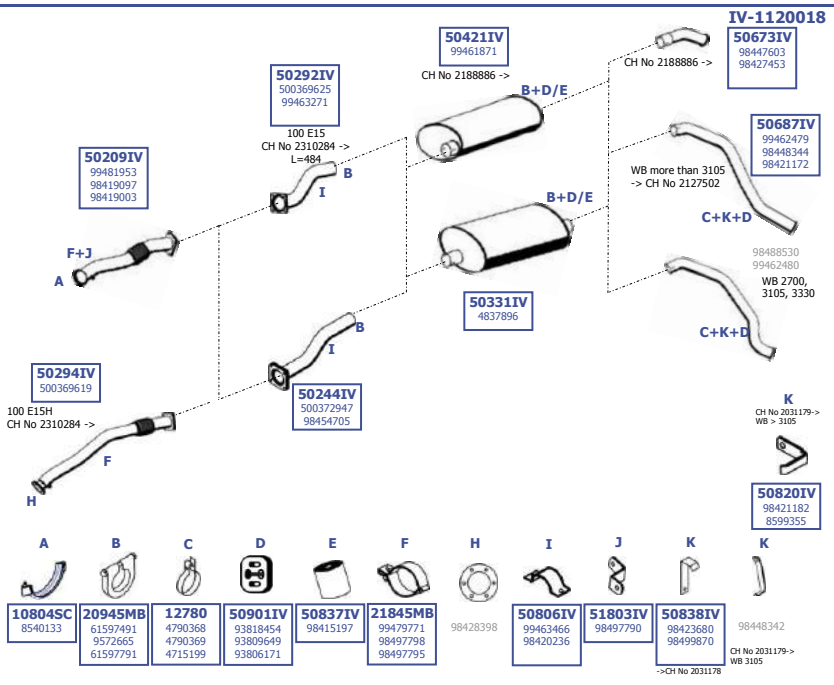

Suitable to:  
**IVECO**

**Eurocargo**

EURO 1/2/3

01/1991 - 09/2000

100 E15/E18

Eng. 8060  
5,9 ltr. 6 cyl.  
105 KW / 143 HP  
130 KW / 177 HP

**LHD**

Our spare parts are not the originals but interchangeable with the originals ones. All original equipment manufacturer numbers, pictures and models used in this catalogue are for reference only.  
Our products bear our trade - mark.