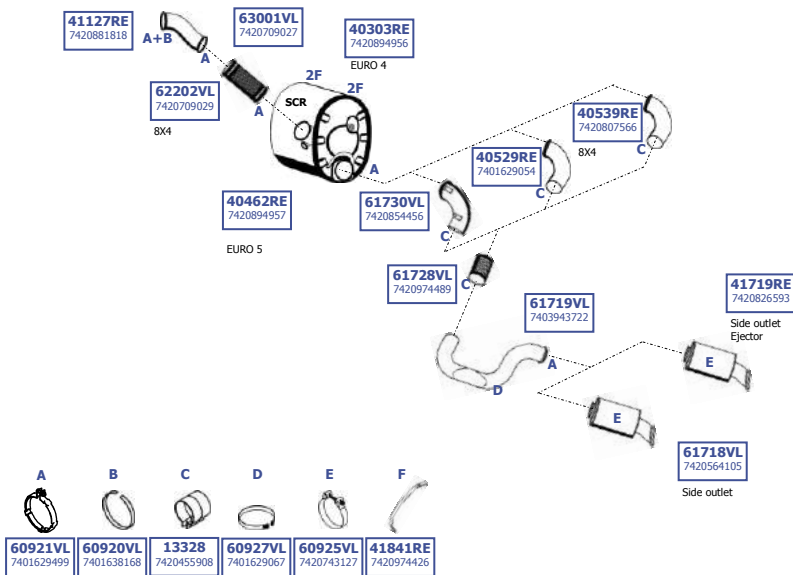

Suitable to:

**RENAULT**

**KERAX**

EURO 4/5

10/2005 -

4X2 6X4 8X4

34FF/NF/SF/TF  
18, 26t

370.18/26/32  
410.18/26/32  
450.18/26/32