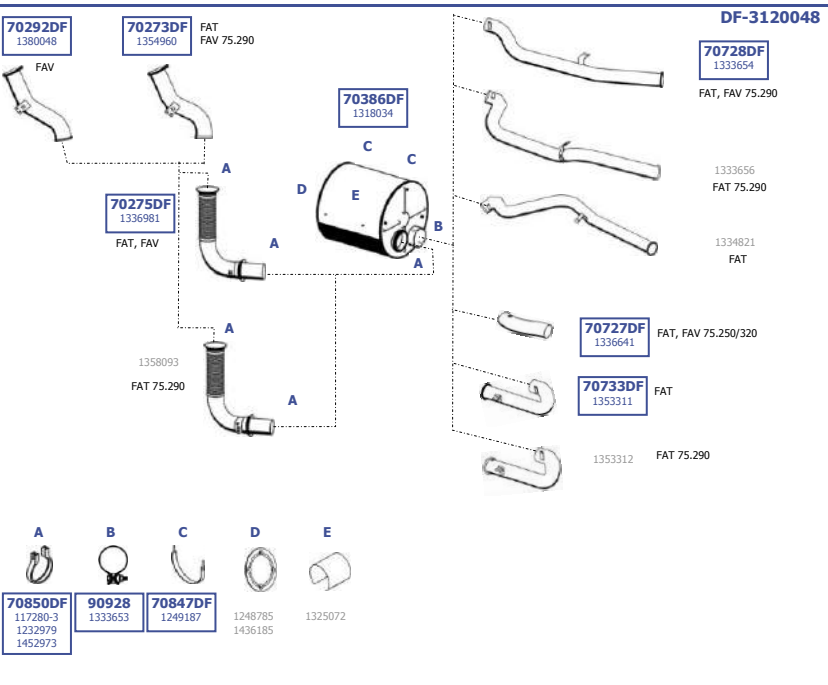

Our spare parts are not the originals but interchangeable with the originals ones. All original equipment manufacturer numbers, pictures and models used in this catalogue are for reference only. Our products bear our trade - mark.