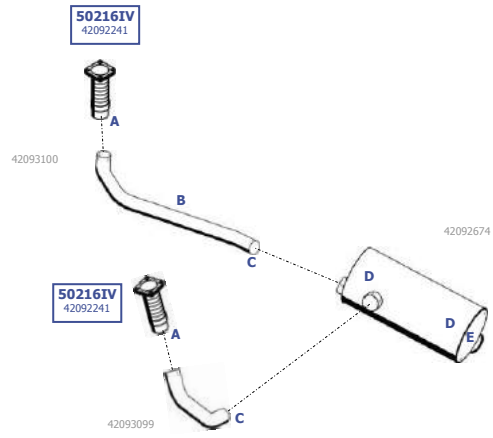

A	B	C	D	E
50874IV 2491711	12714 41800522 41801045 42073330	50865IV 42075779 42090154	42093098	42092853

Our spare parts are not the originals but interchangeable with the originals ones. All original equipment manufacturer numbers, pictures and models used in this catalogue are for reference only. Our products bear our trade - mark.