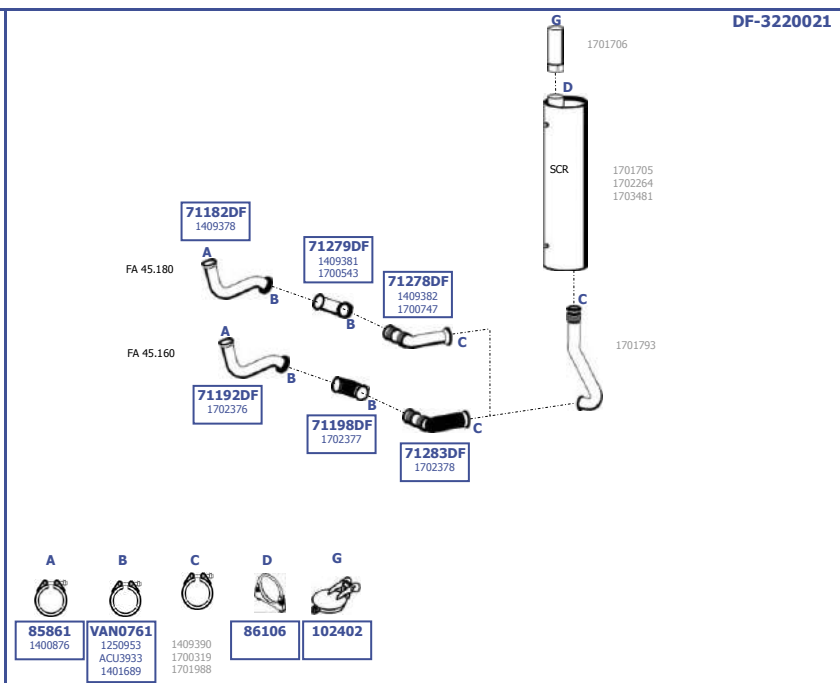

Suitable to:
DAF

LF 45

EURO 4 / 5

05/2006 -

4X2

FA 45.160
FA 45.180

Eng. FR 118
4,5 ltr. 4 cyl.
118 KW / 160 HP

Eng. FR 136
4,5 ltr. 4 cyl.
136 KW / 185 HP

LHD / RHD

Suitable to:
DAF

LF 45

EURO 4 / 5

05/2006 -

4X2

FA 45.220

Eng. GR 165
6,7 ltr. 6 cyl.
165 KW / 224 HP

LHD / RHD