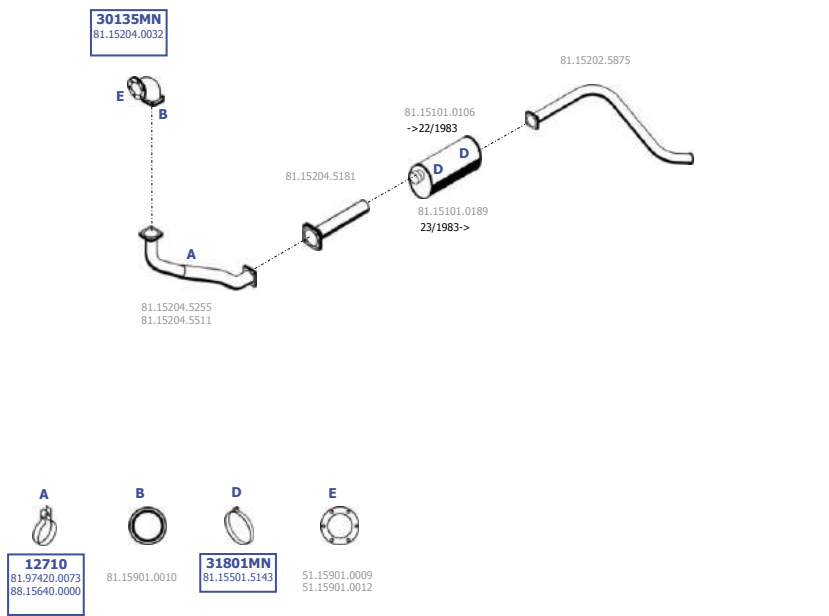

Suitable to:
MAN

505

34/1979 – 22/1990

4X4 6X6

16.281 FA
16.291 FA
16.321 FA
16.331 FA
16.361 FA
19.281 FA
19.291 FA
19.321 FA
19.331 FA
19.361 FA

Eng.
LHD

MN-1120081