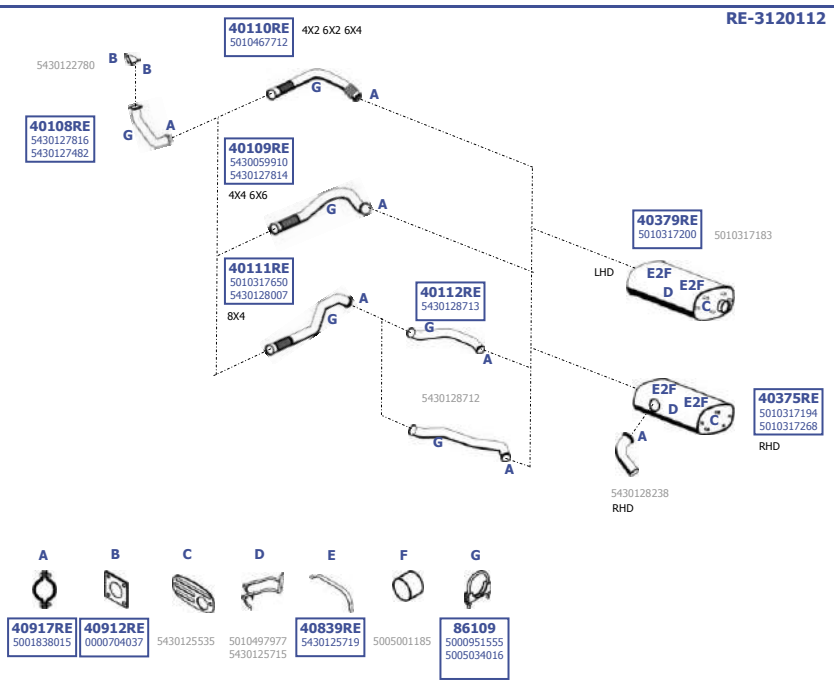

Suitable to:
RENAULT

KERAX

EURO 3

2000 - 2005

4X2 4X4 6X4 6X6 8X4

33G/I/J/K/L/Q/H/P/G
18, 26, 32t

CAM

Eng. MIDR 06.20.45
9,8 ltr.
188 KW / 256 HP
219 KW / 298 HP
249 KW / 339 HP

Eng. MIDR 06.23.56
11,1 ltr.
280 KW / 381 HP
288 KW / 392 HP

LHD / RHD