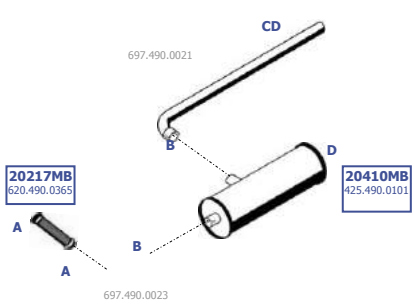

A 	B 	C 	D
20810MB 620.997.0490	12778 071.555.078. 502	12775 071.555.075. 502	20950MB 697.987.0139

Our spare parts are not the originals but interchangeable with the originals ones. All original equipment manufacturer numbers, pictures and models used in this catalogue are for reference only. Our products bear our trade - mark.