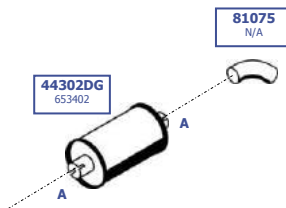

Suitable to:

DODGE

100 Series

G17-150

Eng. PERKINS Turbo
6.354
6 cyl.
/ 151 HP
Non Turbo
6.354
V8.540

RHD

DG-2120003