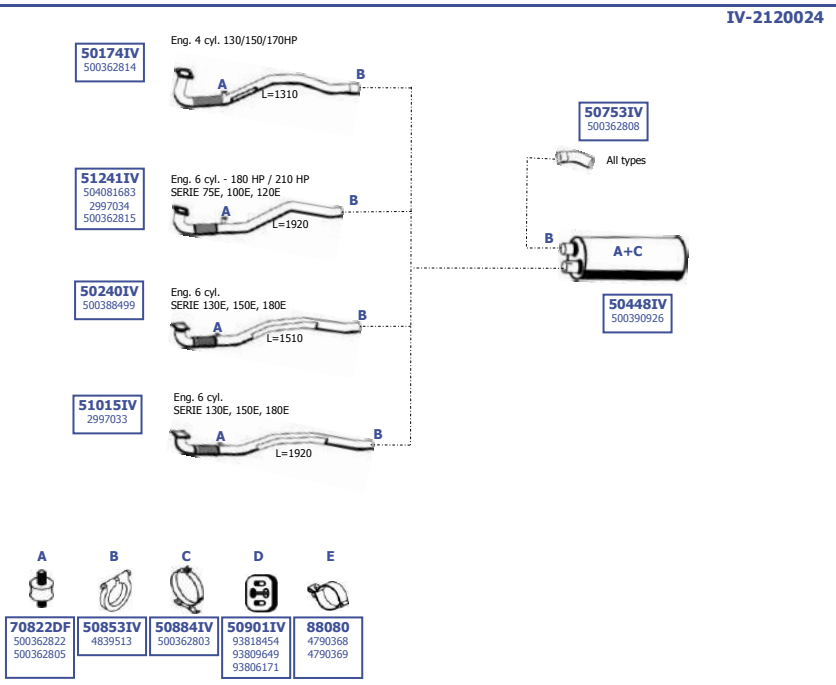

Our spare parts are not the originals but interchangeable with the originals ones. All original equipment manufacturer numbers, pictures and models used in this catalogue are for reference only.
Our products bear our trade - mark.