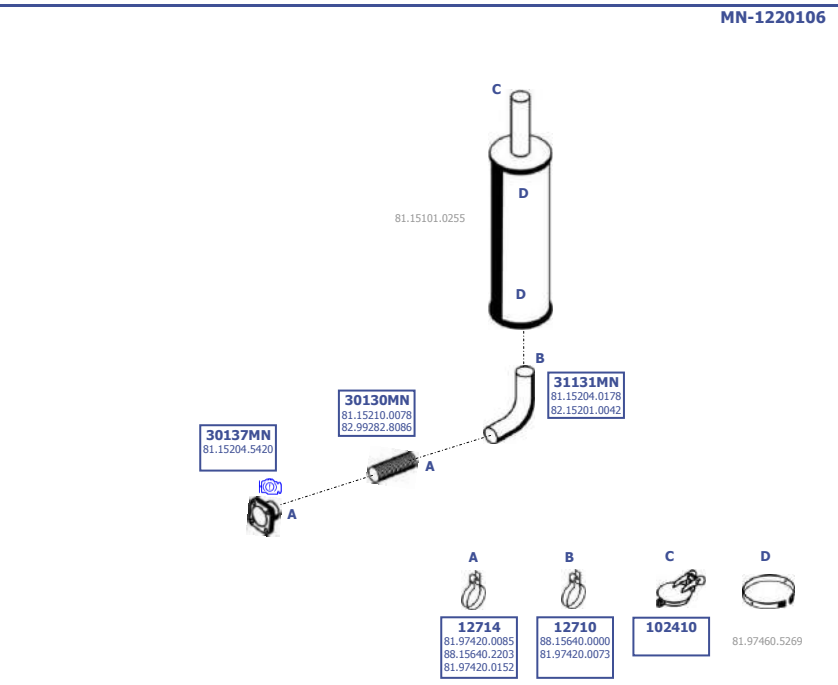

Suitable to:
MAN

F90

EURO 0

16/19 t
F01 F
F02 FL
F03 FLL
F04 FA

22/24/25/26 t
F05 FNL
F06 FNLL
F07 FVL
F08 DF
F16 VFDFL

22/24-25/32/33 t
F09 FVL

26/27/28/30/32/33 t
F10 DFA

26 t
F18 FNL
F19 FNLL

Eng. D2865 LF/LF02-06
5 cyl.

Eng. D2866 LFX Turbo
6 cyl.

LHD