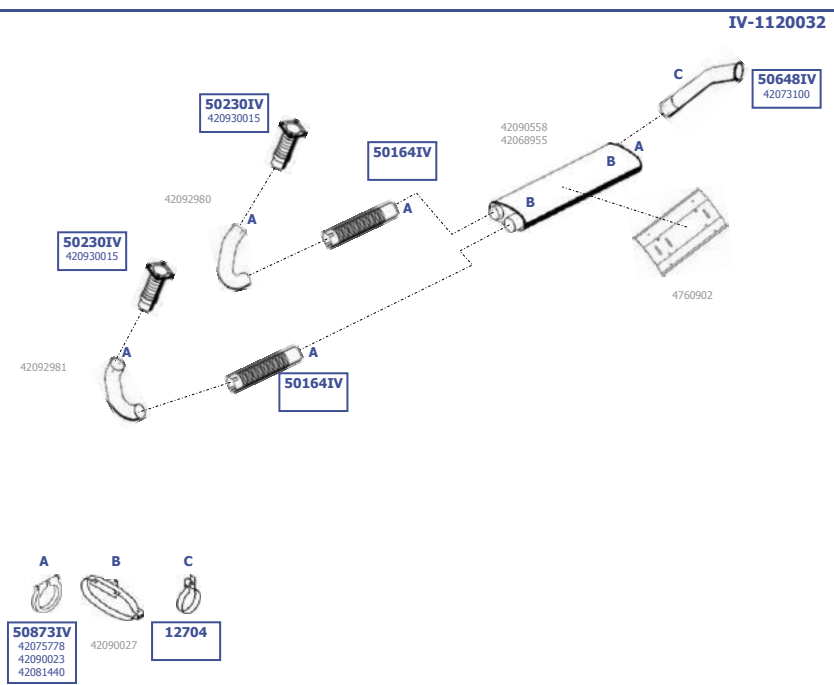

Turbostar  
190-36  
240-36  
260-36

Eng.

Suitable to:  
**IVECO**

Turbostar

190-38  
190-42  
220-38  
240-38

Eng.

Our spare parts are not the originals but interchangeable with the originals ones. All original equipment manufacturer numbers, pictures and models used in this catalogue are for reference only.  
Our products bear our trade - mark.