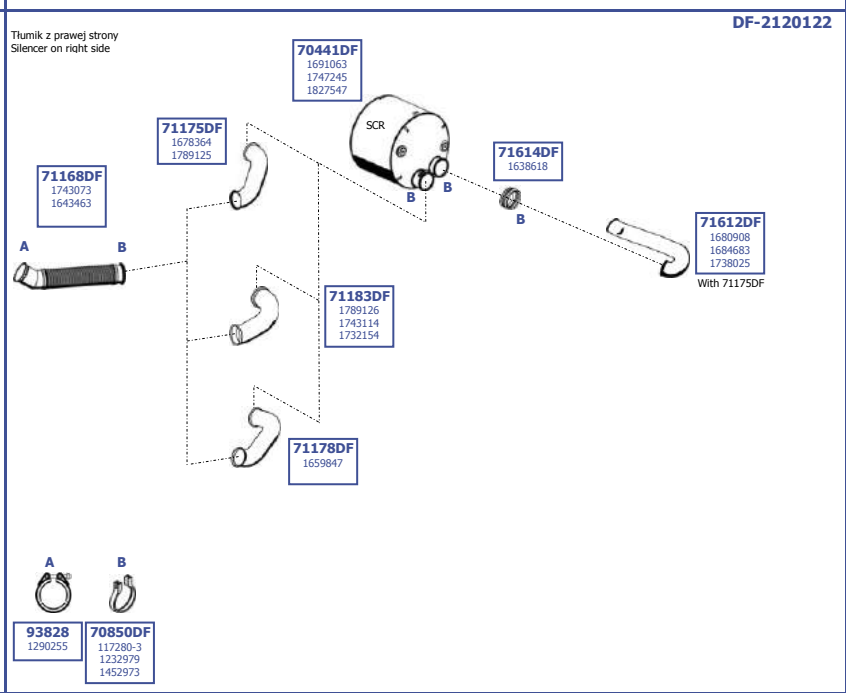

Our spare parts are not the originals but interchangeable with the originals ones. All original equipment manufacturer' numbers, pictures and models used in this catalogue are for reference only. Our products bear our trade - mark.