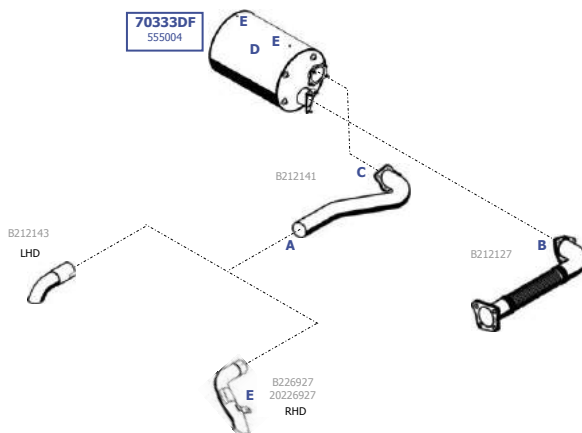

Suitable to:

BOVA

FUTURA

EURO 2

1994 -

4X2 6X2

FHD

Eng. DAF

11,6 ltr. 6 cyl.
250 KW / 340 HP
272 KW / 370 HP
315 KW / 430 HP

LHD / RHD

BO-3130002