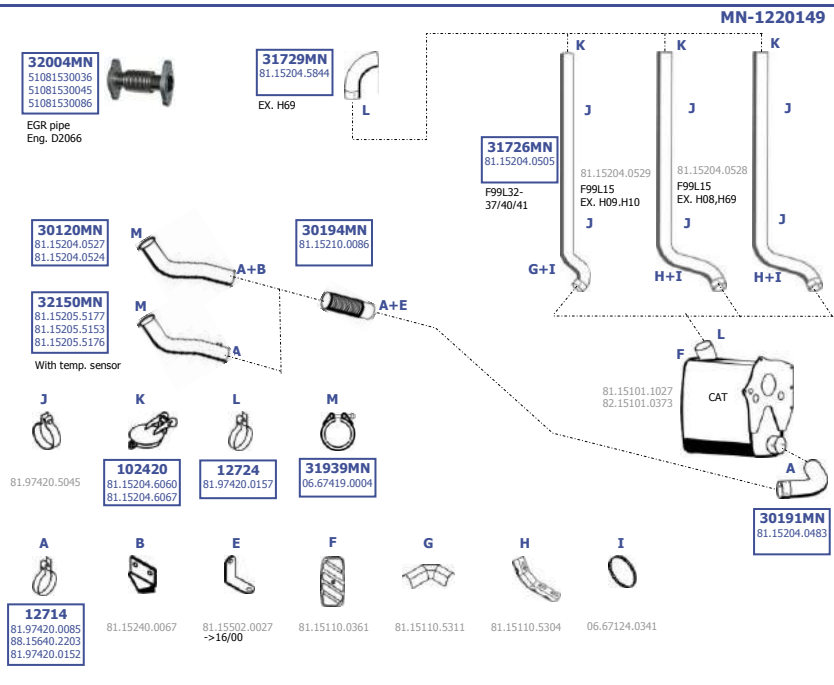

Suitable to:
MAN

TGA

EURO 4

01/2004 - 36/2008

4X2 6X2/2 6X2/4 6X4
6X6 8X2 8X4
H03, H06, H08, H10, H18,
H21, H22, H24, H26, H30,
H35, H42, H45, H47, H69,
H74, H75, H85, H89, H92,
HH1

Eng. D2066 LF 11-14
6 cyl. 10,5 ltr.
228 KW / 310 HP
257 KW / 350 HP
287 KW / 390 HP
316 KW / 430 HP

LHD