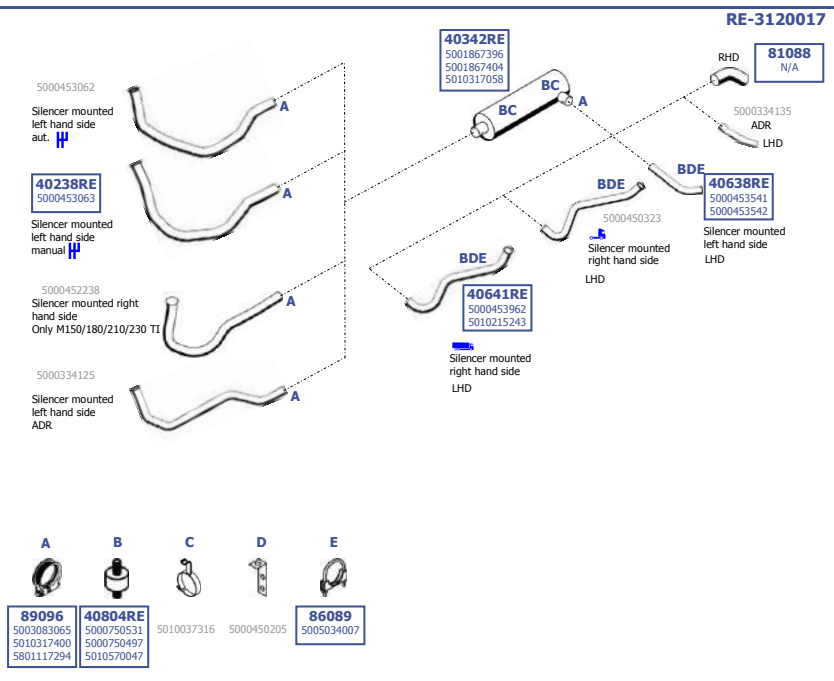

Suitable to:
RENAULT

MIDLINER

M140
M150
M160
M180
M200
M210
M230
M230 TI
KM250
PA 160 MAROC
PA 180 MAROC

Eng.
LHD / RHD