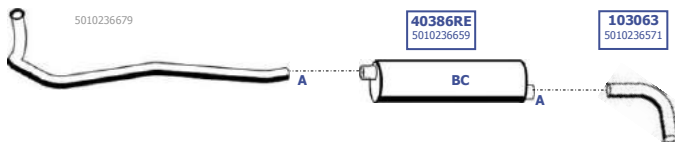

Suitable to:
RENAULT

MESSENGER

EURO 2
1996 -

4X4
B110

Eng.
LHD

RE-1110009