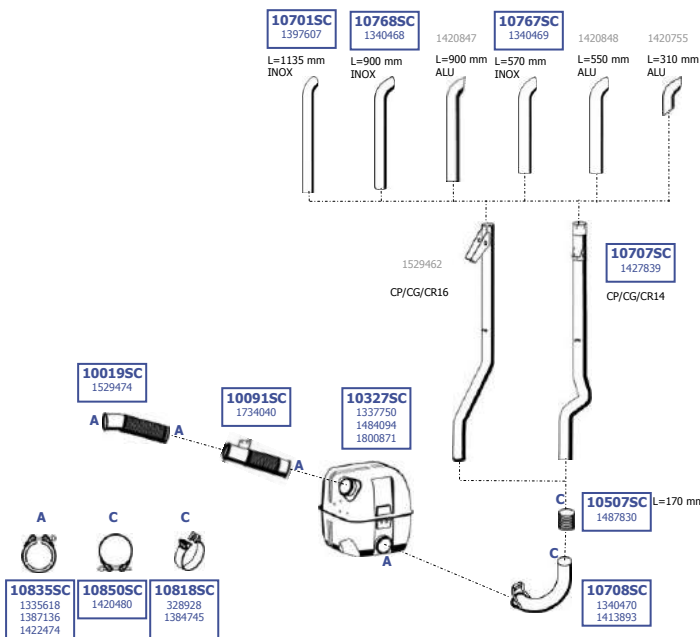

Suitable to:

SCANIA

P,R,T

EURO 5

2008 -

CP/CG/CR14

CP/CG/CR16

4X2 4X4 6X2 6X2/2 6X2/4
6X6 8X2 8X4 8X6 8X8

P360, P400
R360, R400, R440, R480
G360, G400, G440, G480

Eng. DC 13
6 cyl. 12,7ltr.
265 KW / 360 HP
294 KW / 400 HP
324 KW / 440 HP
353 KW / 480 HP

LHD / RHD

SC-3220064