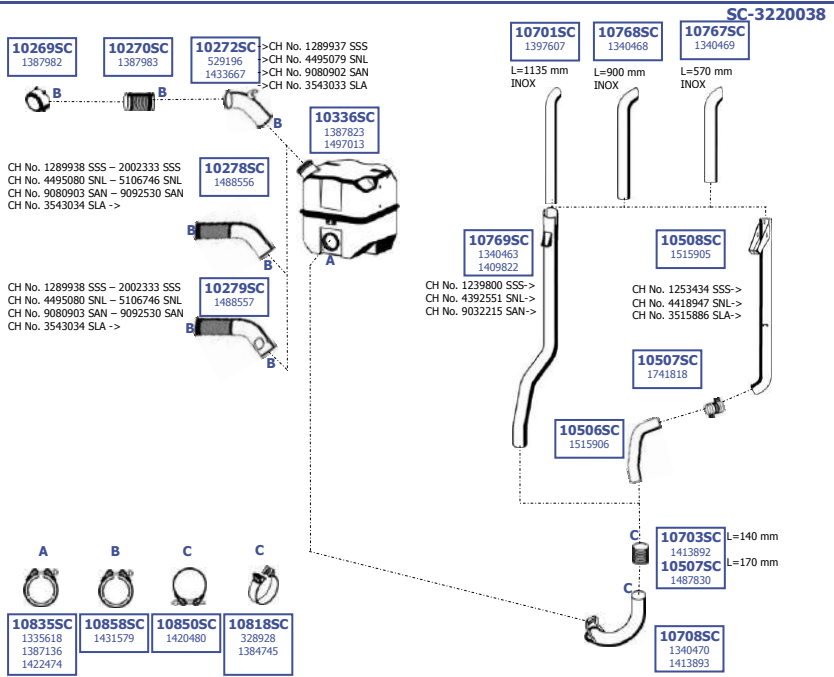

C/G/L164

Eng. DC 16

V8 cyl. 16,2 ltr.

353 KW / 480 HP

426 KW / 580 HP

**LHD / RHD**

Suitable to:  
**SCANIA**

4 SERIES