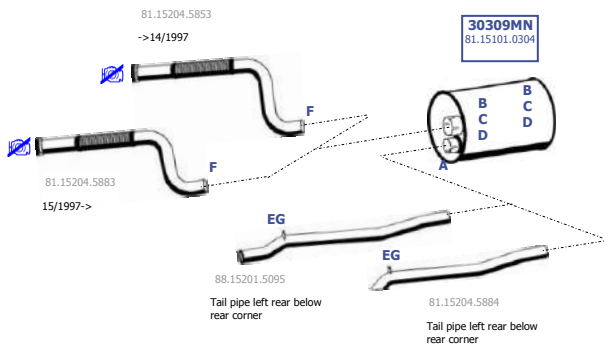

Suitable to:
MAN

A22 NL.XX3F

EURO 2

25/1996 - 02/2000

4X2

Chassis:
A22
NL 223 F
NL 263 F
NL 313 F

Eng. D0826 LUH
6 cyl. 7,0 ltr.
157 KW / 213 HP
162 KW / 220 HP
191 KW / 260 HP

LHD

MN-1130201

12704 81.97420.2017 83.97420.0500	31825MN 81.15501.5536	31905MN 81.97460.5245	31910MN 81.96210.0153 81.96210.0127 81.96210.0602	31864MN 81.97488.0534 81.97487.0780	12785 06.67041.0126 81.97420.0023 06.67041.0133	31838MN 81.96210.0101

Suitable to:
MAN

A22 NL.XX3F

EURO 2

- 02/2000

4X2

Chassis:
A22
NL 223 F
NL 263 F
NL 313 F

Eng. D2866 LUH
6 cyl. 12,0 ltr.
191 KW / 260 HP
228 KW / 310 HP

LHD

MN-1130202