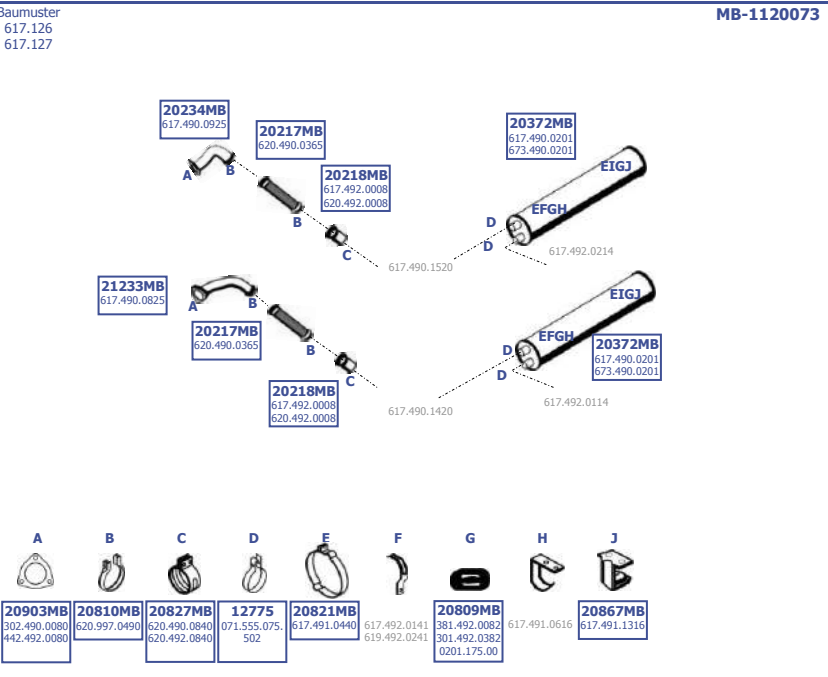

Our spare parts are not the originals but interchangeable with the originals ones. All original equipment manufacturer numbers, pictures and models used in this catalogue are for reference only. Our products bear our trade - mark.