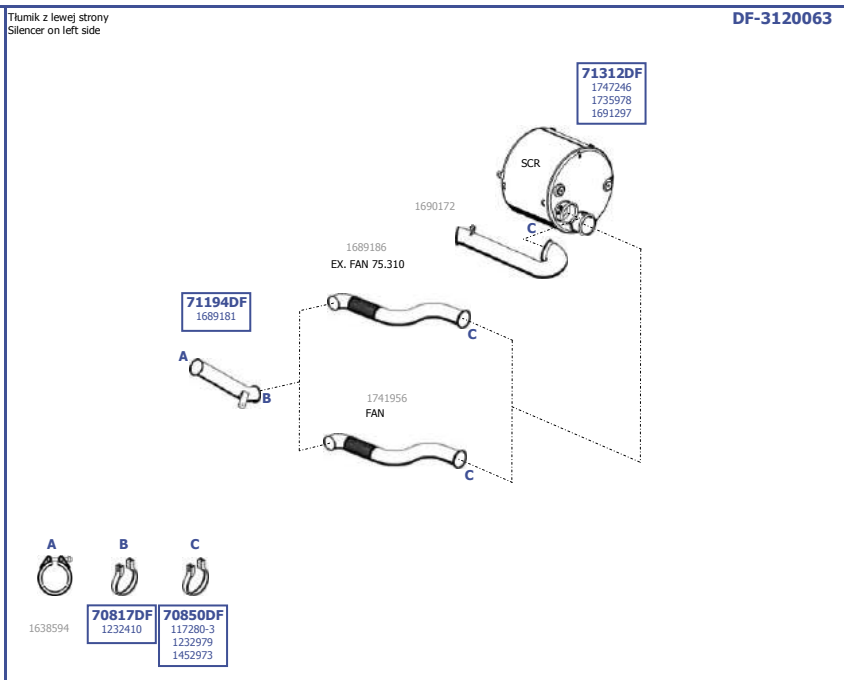

Suitable to:
DAF

CF 75

EURO 4 / 5
10/2006 -

6X2/4

FAG/FAN 75.250
FAG/FAN 75.310

Eng. PR 183 S
PR 228 S
9,2 ltr. 6 cyl.
183 KW / 250 HP
228 KW / 310 HP

LHD / RHD