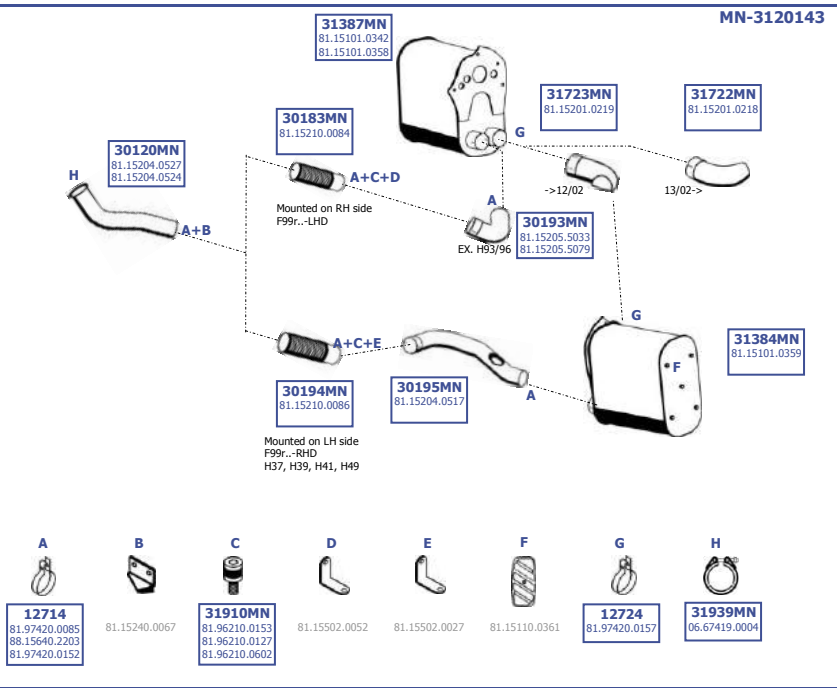

Our spare parts are not the originals but interchangeable with the originals ones. All original equipment manufacturer numbers, pictures and models used in this catalogue are for reference only. Our products bear our trade - mark.