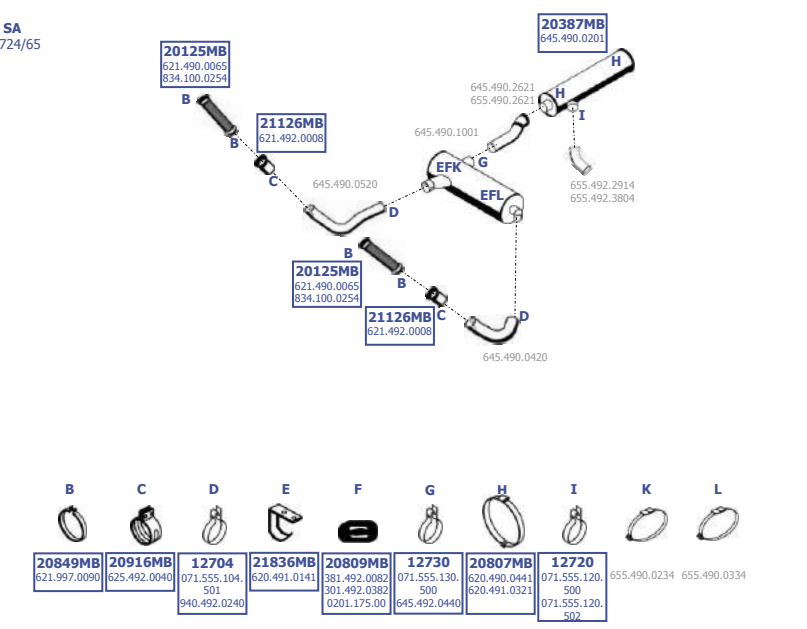

Our spare parts are not the originals but interchangeable with the originals ones. All original equipment manufacturer numbers, pictures and models used in this catalogue are for reference only.
Our products bear our trade - mark.