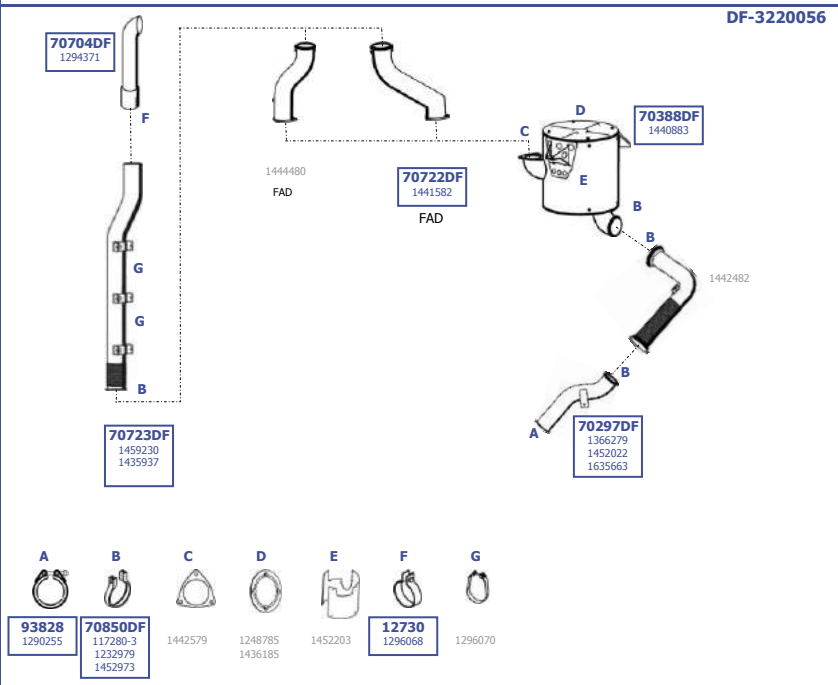

Our spare parts are not the originals but interchangeable with the originals ones. All original equipment manufacturer numbers, pictures and models used in this catalogue are for reference only. Our products bear our trade - mark.