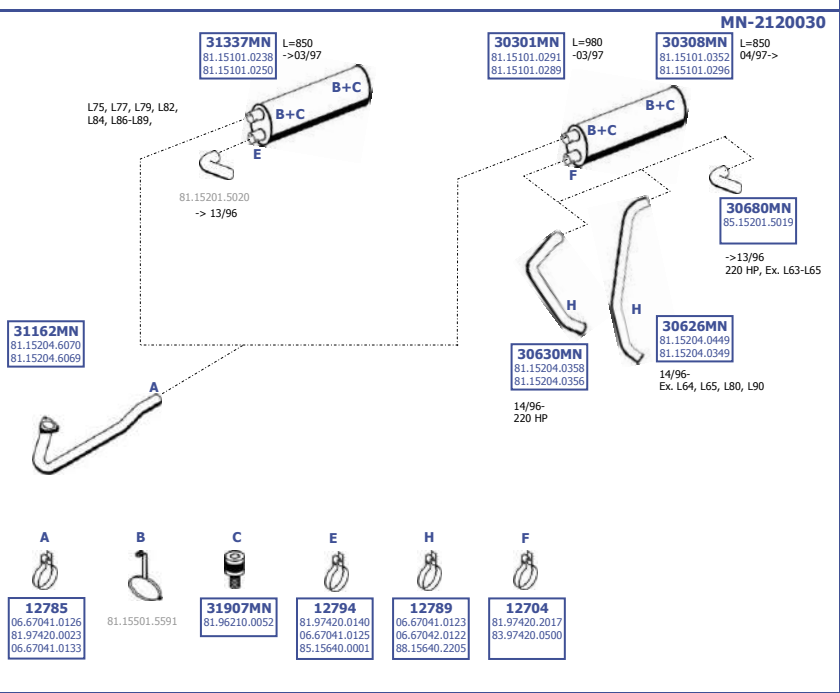

Suitable to:
MAN
M2000L
EURO 2/3
1995 - 2005

4X2 4X4
12-15t., 18-20t.
L63 10/97-
L64 13/97-
L65 20/99-
L75 22/95-
L77 22/95-
L79 04/96-
L80 01/96-
L82 16/96-
L84 30/95-
L86 01/96-
L87 10/95-
L88 19/95-
L89 34/95-
L90 34/95-
Eng. D0826 LFL
6 cyl. 6,9 ltr.
162 KW / 220 HP
191 KW / 260 HP
RHD