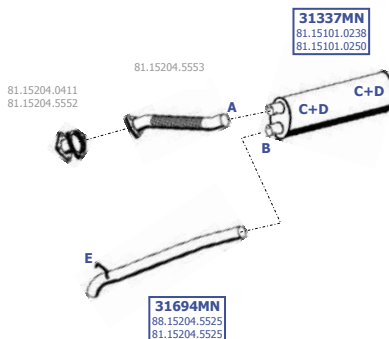

Suitable to:
MAN

888 SU.XX2

EURO 0

16/1987 -

4X2

Chassis:
888
SUE 242

Eng. D2866 UH/UM/UM01
6 cyl. 12,0 ltr.
150 KW / 200 HP
177 KW / 240 HP

LHD

MN-1130193

Suitable to:
MAN

895 NL.XX2
898 NL.XX2

EURO 0/1

19/1989 - 11/1993

4X2

Chassis:
895, 898
NL 202
NL 202F

Eng. D0826
6 cyl. 7,0 ltr.
157 KW / 213 HP
162 KW / 220 HP
169 KW / 230 HP
191 KW / 260 HP
198 KW / 270 HP

LHD

MN-1130194