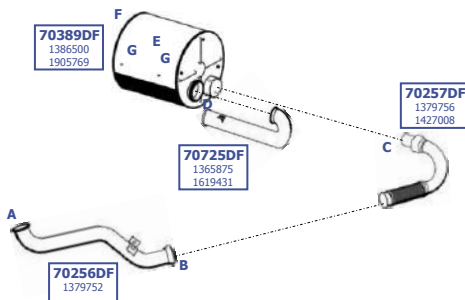

Suitable to:
DAF

65 CF

EURO 2

1996 - 2000

4X2

FA 65.180
FA 65.210
FA 65.240

Eng.

LHD / RHD

DF-3120039

Suitable to:
DAF

65 CF

EURO 2 / 3

1996 - 2000

4X2

FA 65.250

Eng.

RHD

DF-2120040