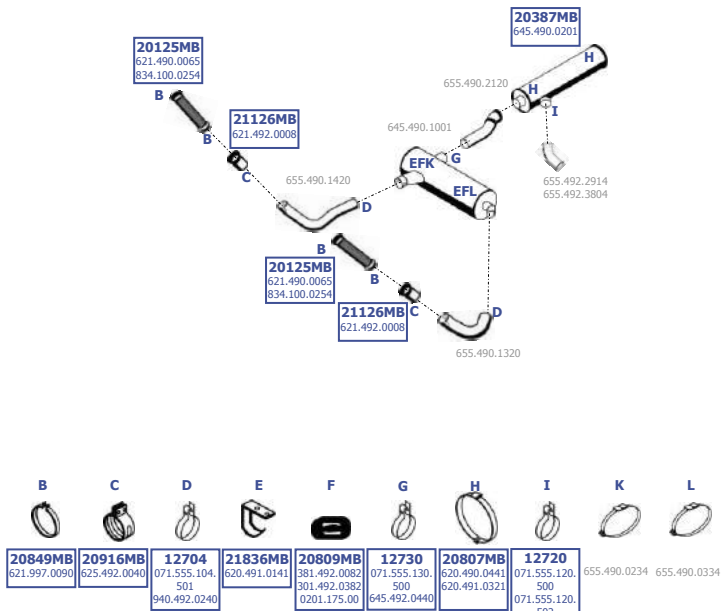

Suitable to:
MERCEDES

SK 17-35 tons

1988 –

CH No. 5.439.562 ->

1735
WB 4800, 5200
1748/1850/2435/2544
WB 4800

1838
WB 3500, 3800, 4500, 4800,
5200, 5500

1844
WB 3500, 3800, 4500, 4800,
5200

2538
WB 4500, 5200

1735 S/1748 S/1850 S
WB 3500, 3800
1838 S
WB 3800

SPECIAL SYSTEM
Extra noise reduction

LHD

Baumuster
655.190
655.192

SA
26724/21

MB-1120270