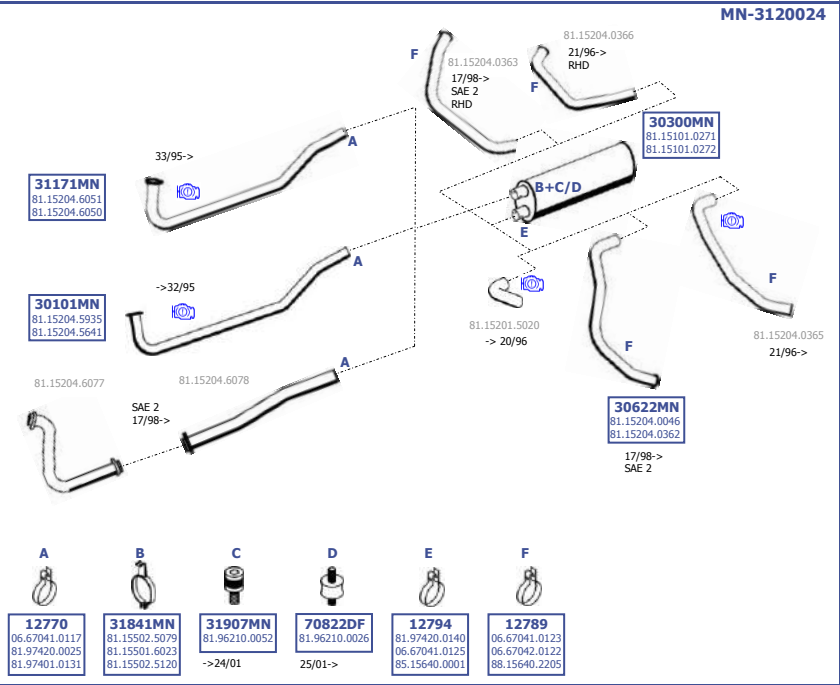

Our spare parts are not the originals but interchangeable with the originals ones. All original equipment manufacturer numbers, pictures and models used in this catalogue are for reference only.
Our products bear our trade - mark.