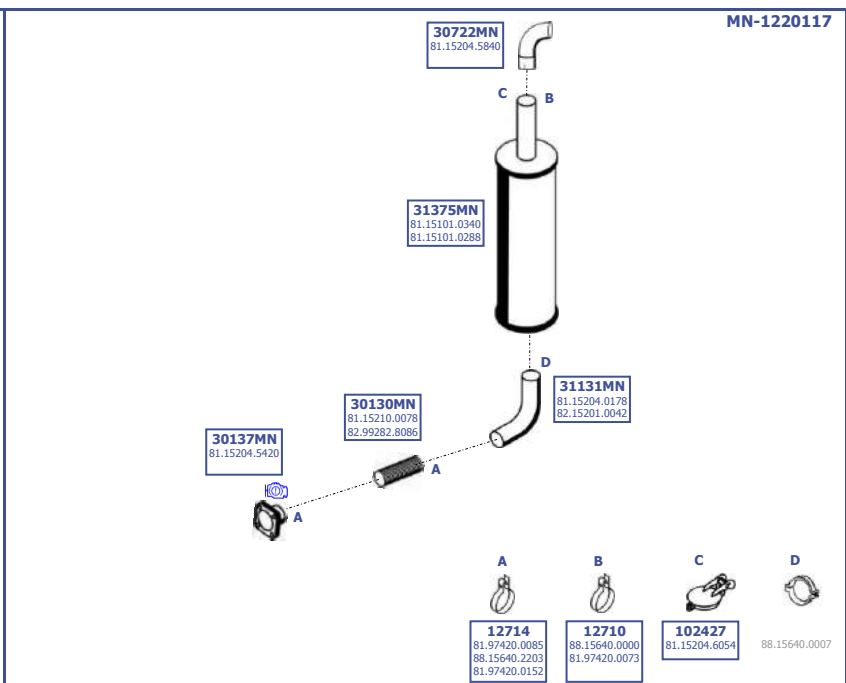

Suitable to:
MAN

F2000

EURO 1/2

1994 - 2000

4X2 4X4 6X2/2 6X4
6X2/4 8X4

T01	18-19t	13/94-34/99
T02	18-19t	13/94-01/00
T03	18-19t	15/94-01/00
T04	19-21t	33/94-01/00
T05	23,24,27 t	17/94-01/00
T06	23,24,27 t	20/94-01/00
T07	23,24,27 t	14/94-01/00
T08	22,26-28t	30/94-01/00
T09	26,27t	27/94-01/00
T10	26,27t	07/95-01/00
T12	26,27,33t	36/94-01/00
T15	32,35t	18/95-01/00
T16	35,37,41t	19/95-01/00
T18	26,27,33t	33/94-01/00
T20	19t	01/96-01/00

Eng. D2865 LF
5 cyl.
198 KW / 269 HP
213 KW / 290 HP
235 KW / 320 HP
250 KW / 340 HP
LHD