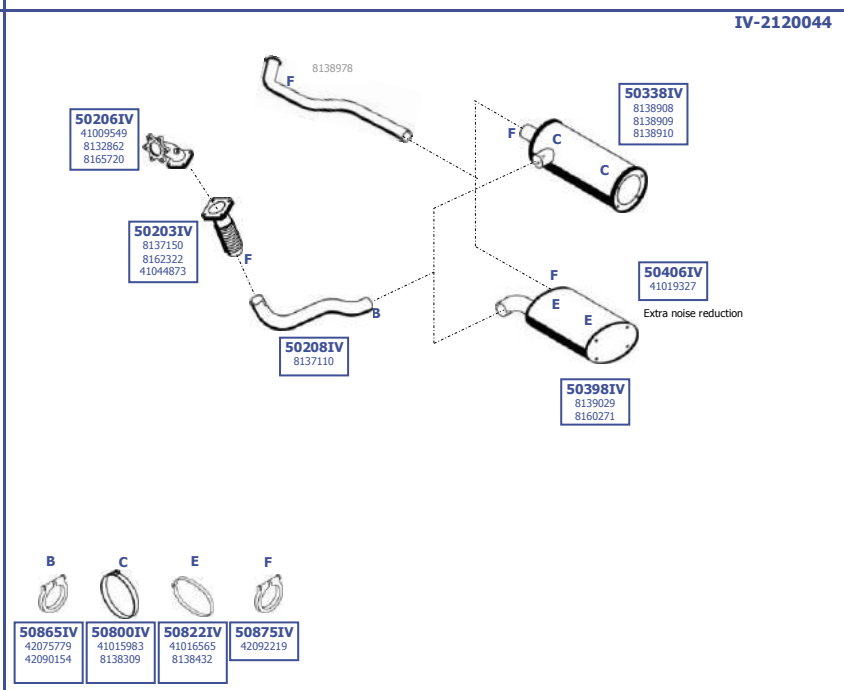

4X2 6X2 6X4

400 E42

440 E42

Eng. 8210  
13,8 ltr.  
309 KW / 420 HP

**RHD**

Our spare parts are not the originals but interchangeable with the originals ones. All original equipment manufacturer numbers, pictures and models used in this catalogue are for reference only. Our products bear our trade - mark.