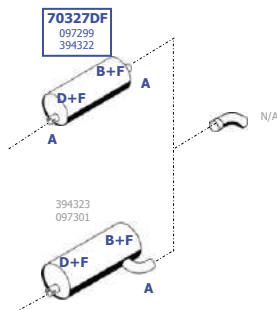

Suitable to:
DAF

F 2800
F 2805
F 2900 Turbo
F 3200 ATI
F 3300
F 3600 ATI

RHD

DF-2120005