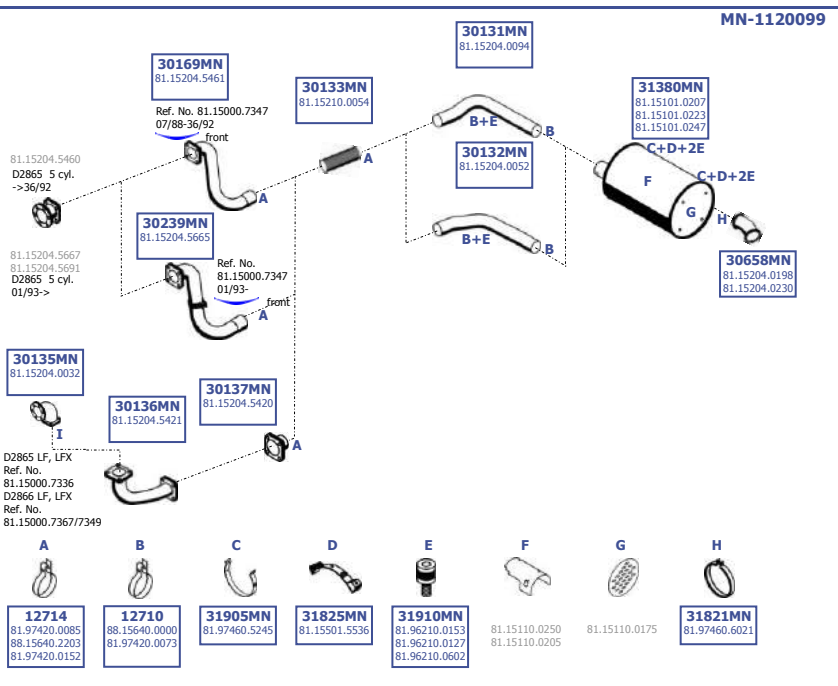

Suitable to:
MAN

F90

EURO 0

6X4

F08 22/24/25/25/26 t
DF 33/1986-01/94
F16 22/24/25/25/26 t
DFL 30/1989-01/94
F09 26/27/28/32/33 t
DF 33/1986-01/94

Eng. D2865 Turbo
5 cyl.

LHD