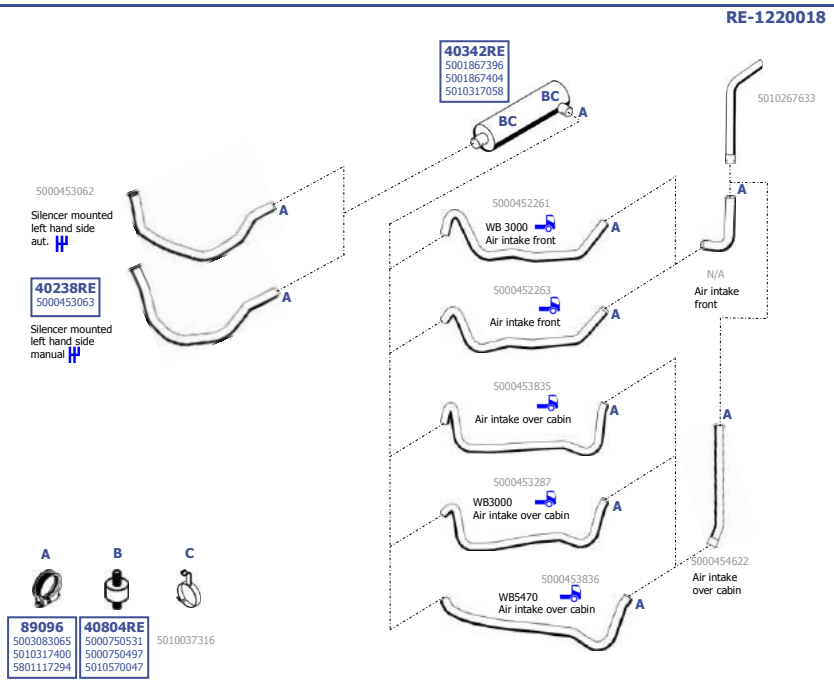

Suitable to:
RENAULT

MIDLINER

M140
M160
M200
M230
PA 160 MAROC
PA 180 MAROC

Eng.
LHD