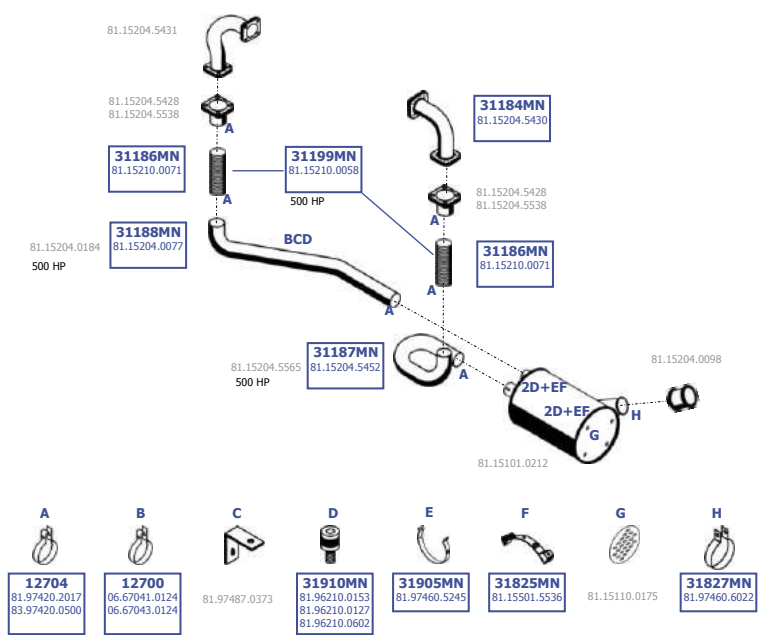

Suitable to:
MAN

F90

EURO 0

19t.
F21 31/89- F
F22 31/89- FL

22/24/25/26t.
F25 16/89- FNL

22/24/25/26t.
F28 01/89- DF

26/32/33t.
F29 31/88- DF

Eng. D2840 V10 TURBO
10 cyl.
462 HP
500 HP

LHD

MN-1120111

Suitable to:
MAN

F90

EURO 0

6x6
26/27/32/33t.
F30 27/89- DFA

6X4
22/24/25/26t.
F36 11/91-12/97

Eng. D2840 V10 TURBO
10 cyl.
462 HP
500 HP

LHD

MN-1120112