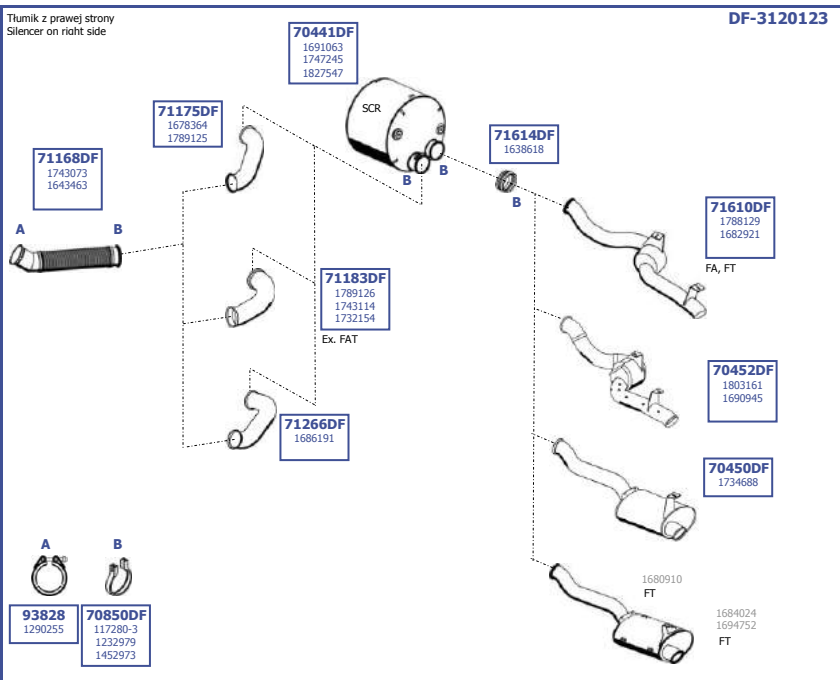

Suitable to:
DAF

XF 105

EURO 4 / 5
10/2005 -

4X2 6X2/2 6X2/4 6X4

FT 105.410/460/510
FA 105.410/460/510
FAN/FAR/FAS/
105.410/460/510
FAT 105.460/510

Eng.MX 300/ MX 340/
MX 375
12,9 ltr. 6 cyl.
300 KW / 408 HP
340 KW / 462 HP
375 KW / 510 HP

LHD / RHD

Suitable to:
DAF

XF 105

EURO 4 / 5
10/2005 -

4X2 6X2/2 6X2/4 8X2
8X4

FT 105.410/460/510
FTG/FAK
105.410/460/510
FTM 105.460/510
FAM/FAS 105.460
FAN 105.460

Eng.MX 300/ MX 340/
MX 375
12,9 ltr. 6 cyl.
300 KW / 408 HP
340 KW / 462 HP
375 KW / 510 HP

LHD / RHD