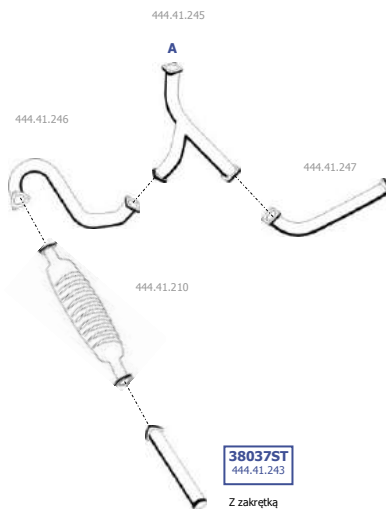

Suitable to:

STAR

266

1973 - 2000

6x6

CDP04
Wylot spalin z przodu
kabiny

Eng. S359/S359M
6 cyl. 6,8 ltr.
110 KW / 150 HP

LHD

ST-1120011

38037ST
444.41.243

Z zakrętką
With endcap

38800ST
411.77.034

Suitable to:

STAR

266

1973 - 2000

6x6

Eng. S359/S359M
6 cyl. 6,8 ltr.
110 KW / 150 HP

LHD

ST-1120012