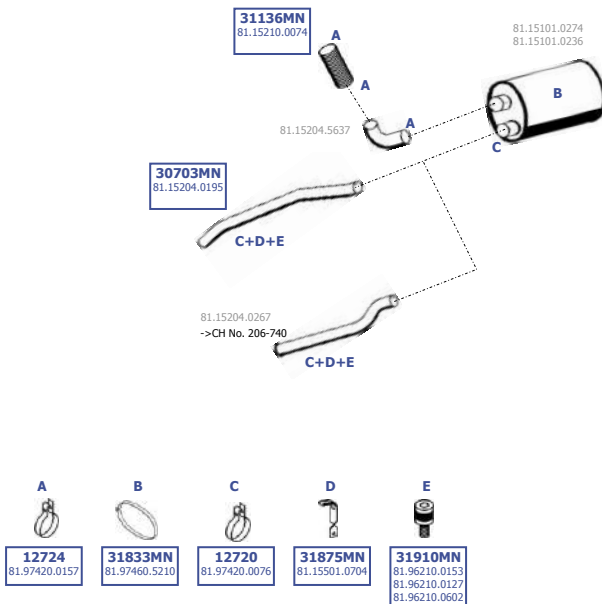

Suitable to:
MAN

A51 18.XXX

EURO 2

04/1992 – 11/2000

4X2

A51
18.310 HOCL/R
18.370 HOCL/R
18.470 HOCL/R

Eng. D2866 LOH
6 cyl. 12,0 ltr.
228 KW / 310 HP
272 KW / 372 HP
345 KW / 470 HP

LHD / RHD

MN-3130241