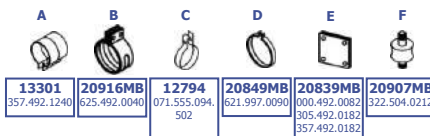

Suitable to:
MERCEDES

O 408

EURO 2

08/1992 – 12/1998

4X2

WB - 6150

Eng. OM447 H
6 cyl. 12,0 ltr.
184 KW / 250 HP
220 KW / 300 HP

LHD

Baumuster
357.150
357.160
357.180
612.216
612.226

MB-1130391