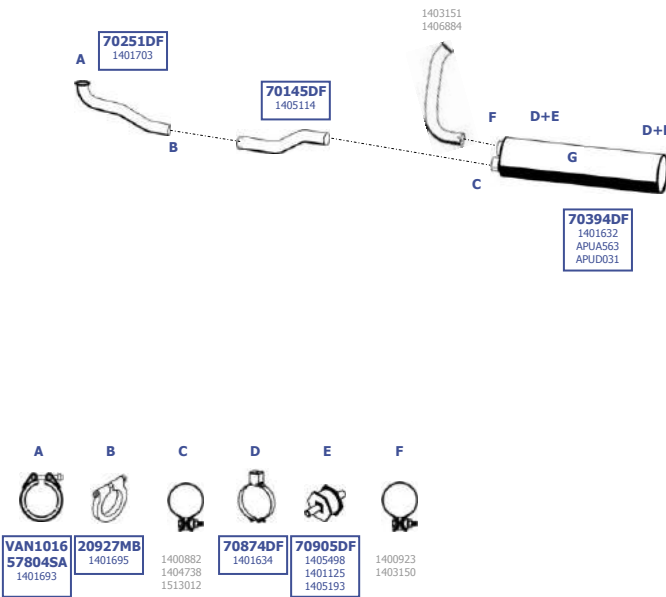

Suitable to:
DAF

LF 45

EURO 3

01/2001 - 04/2006

4X2

FA 45.180
FA 45.220

7,5 t
10 t
12 t

Eng. CE 136 C
5,9 ltr. 6 cyl.
136 KW / 185 HP

Eng. CE 162 C
5,9 ltr. 6 cyl.
162 KW / 220 HP

Wylot z boku

RHD

DF-2120015