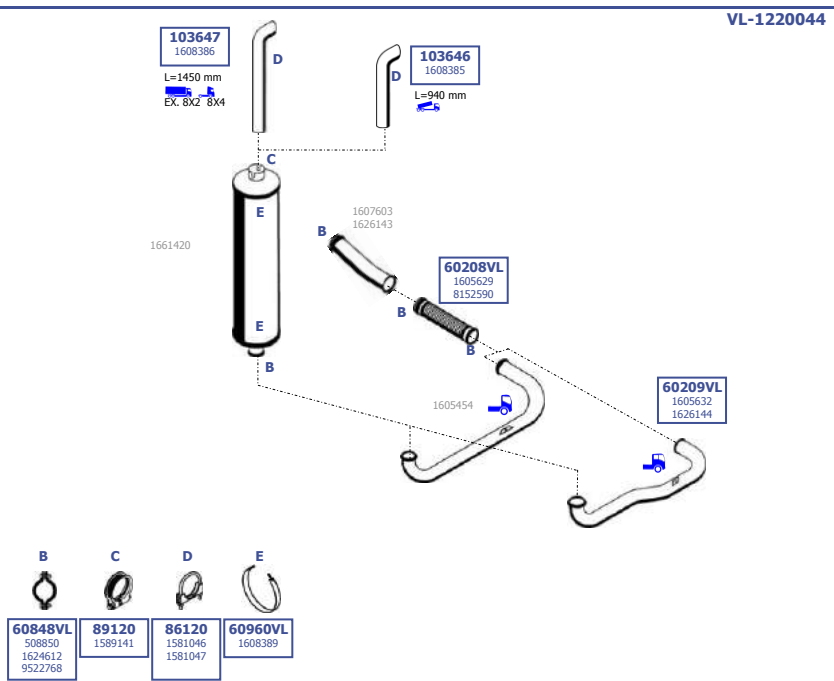

Suitable to:
VOLVO

FL 10

EURO 0

1985 - 1991

FL 10

-> CH No. 338170

Eng. TD101/102/103
9,6 ltr.
202 KW / 275 HP
209 KW / 284 HP
228 KW / 310 HP
235 KW / 320 HP

LHD