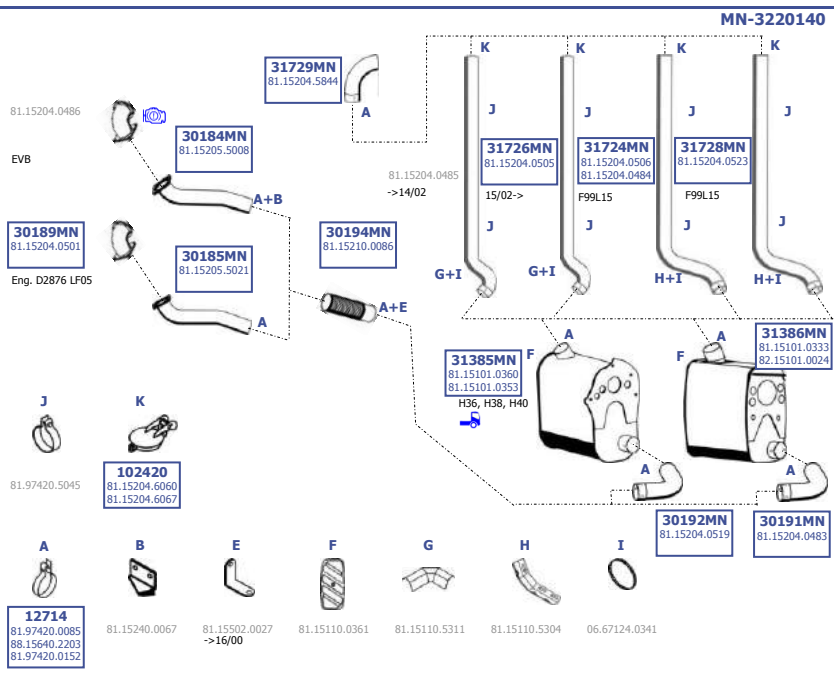

Suitable to:
MAN

TGA

EURO 3

2000 - 2005

4X2 6X2 6X4 8X2 8X4
H02 18t H05 18t
H09 18t H12 18t
H17 26t H20 26t
H23 26t H25 26,33t
H29 26,33t H36 35t
H38 41,50t H40 32,35t
H86 33t

Eng. D2866
6 cyl. 12,0 ltr.
228 KW / 310 HP
265 KW / 360 HP
301 KW / 410 HP

Eng. D2876
6 cyl. 12,8 ltr.
338 KW / 460 HP
353 KW / 480 HP
375 KW / 510 HP
390 KW / 530 HP

LHD / RHD