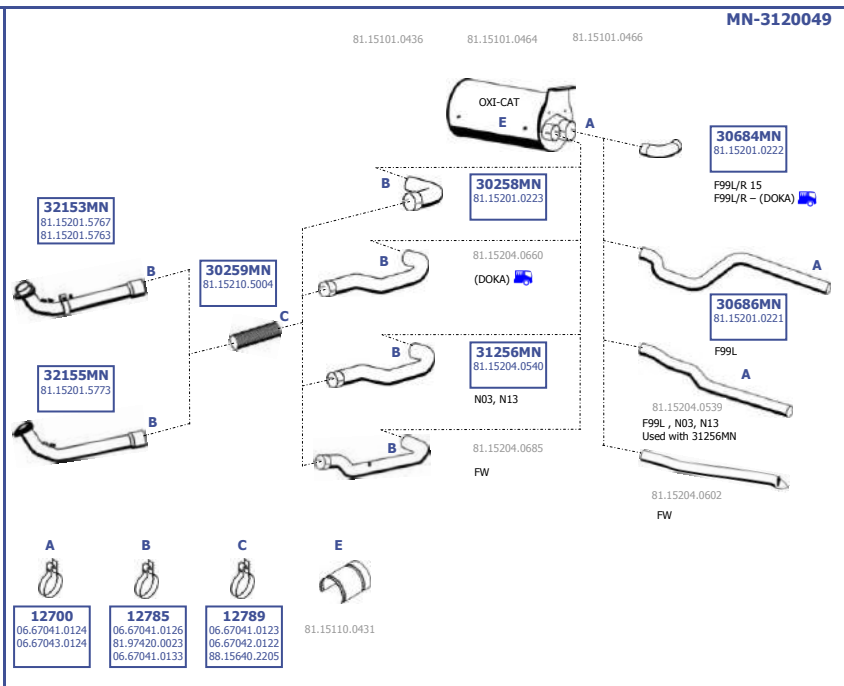

Suitable to:
MAN

TGL

EURO 5

13/2008 -

4X2
N03
N05
N13
N15

Eng. D0834 LFL 63-65
4 cyl. 4,5 ltr.
110 KW / 150 HP
132 KW / 180 HP
162 KW / 220 HP

LHD / RHD