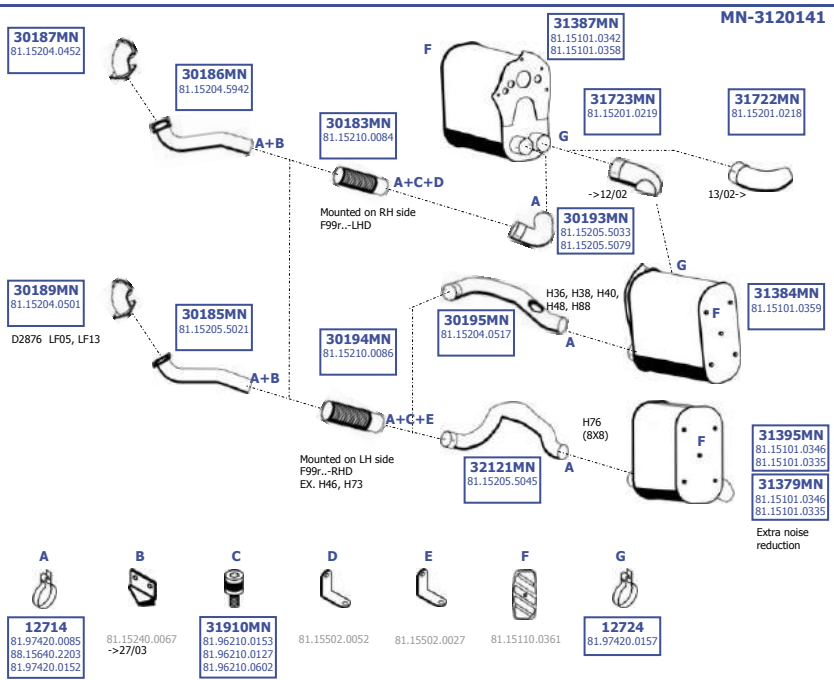

Suitable to:
MAN

TGA

EURO 3

2000 - 2005

8X2 8X4 8X6 8X8
H36 35t
H38 41,50t
H40 32,35t
H46 41,50t
H48 32t
H73 35,41t
H76 35,41t
H88 35t

Eng. D2866
6 cyl. 12,0 ltr.
228 KW / 310 HP
265 KW / 360 HP
301 KW / 410 HP

Eng. D2876
6 cyl. 12,8 ltr.
338 KW / 460 HP
353 KW / 480 HP
375 KW / 510 HP
390 KW / 530 HP

LHD / RHD