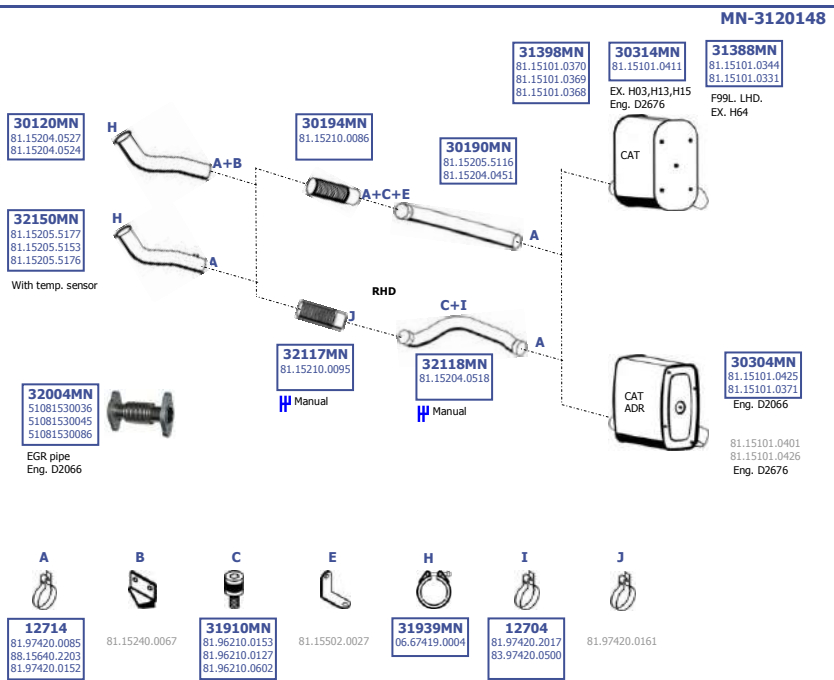

Suitable to:
MAN

TGA

EURO 4

02/2004 - 09/2009

4X2 4X4 6X2/2 6X2/4
6X4 6X6 8X2 8X4
H03, H06, H08, H10, H13,
H15, H18, H21, H22, H24,
H26, H30, H35, H42, H45,
H47, H64, H66, H69, H74,
H75, H85, H89, H92, HH1,
HW2

Eng. D2066 LF
6 cyl. 10,5 ltr.
235 KW / 320 HP
265 KW / 360 HP
294 KW / 400 HP
324 KW / 440 HP

Eng. D2676 LF
6 cyl. 12,4 ltr.
353 KW / 480 HP

LHD / RHD