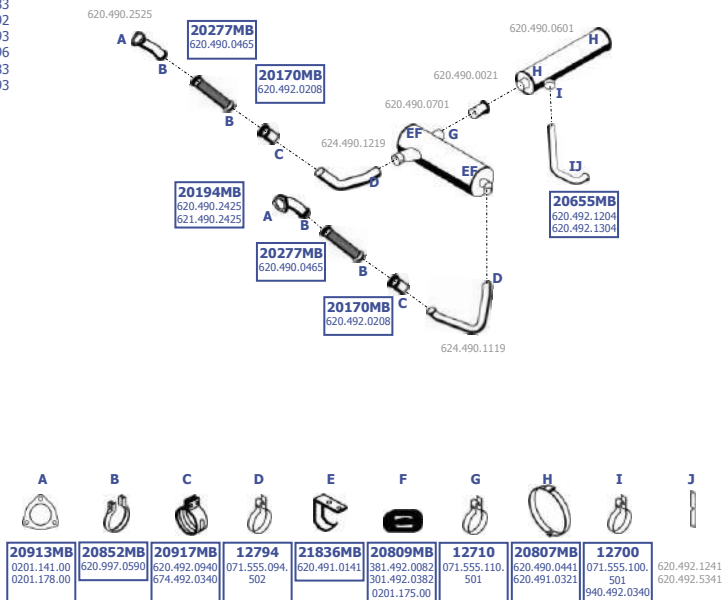

Suitable to:
MERCEDES

12-16 tons

CH No. 5.129.245 ->

1633/1633 L/1638/2238
WB 4800

1633 S/1638 S
WB 3500, 3800
1633 LS/1638 LS2033 S
WB 3800

LHD

Baumuster
620.086
620.096
620.182
620.183
620.192
620.193
620.496
620.583
620.593

MB-1120083