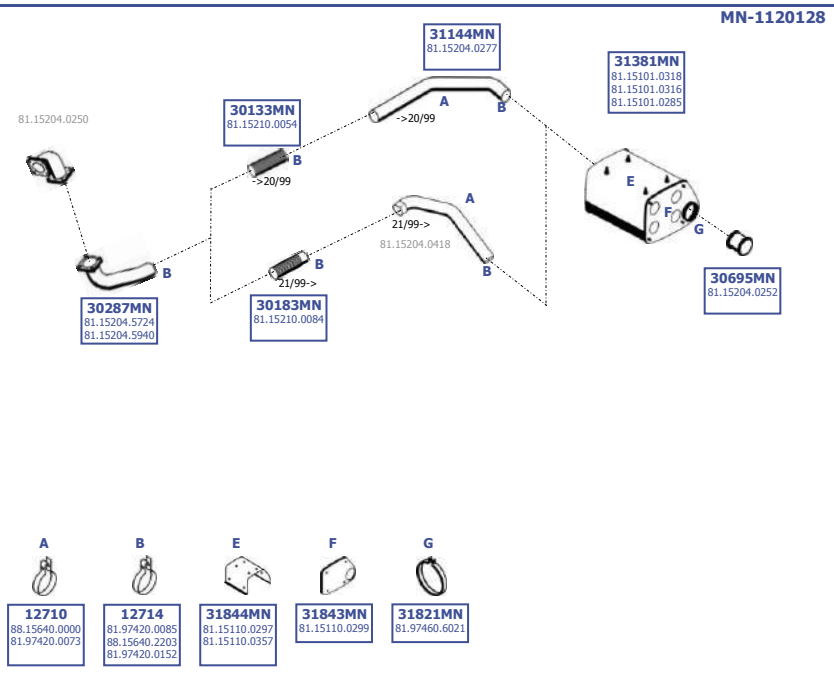

Suitable to:
MAN
F2000
EURO 2/3
1994 - 2006

6X2/4
T08 22,26-28t /94-/06

Eng. D2866 LF
6 cyl.
272 KW / 370 HP
294 KW / 400 HP
309 KW / 420 HP