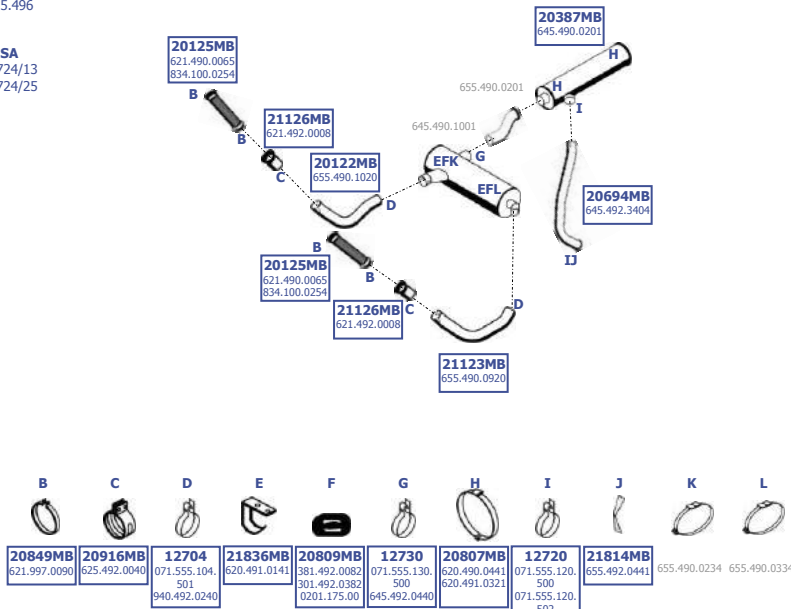

Suitable to:

MERCEDES

SK 17-35 tons

1988 –

1729 L/1735 L/1748 L/
1850 L/2550 L
WB 4800

1735 LS/1748 LS
WB 3500, 3800
1850 LAS/1850 LS/2553 LS
WB 3500
2553 LS
WB 3800

SPECIAL SYSTEM
Extra noise reduction

LHD

Baumuster
655.426
655.476
655.496

SA
26724/13
26724/25

MB-1120275