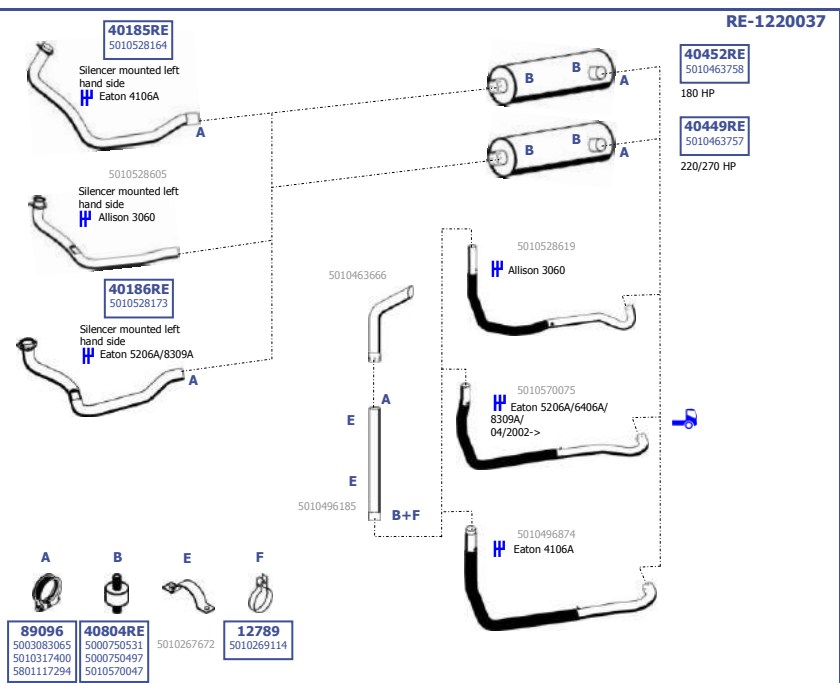

Suitable to:
RENAULT
MIDLUM
EURO 3
10/2001 -

Fab. No. 44V
Eng.
LHD

Suitable to:
RENAULT
MIDLUM
EURO 3
10/2001 -

Fab. No. 45E2
Fab. No. 45D2
Fab. No. 45D3
Eng.
LHD