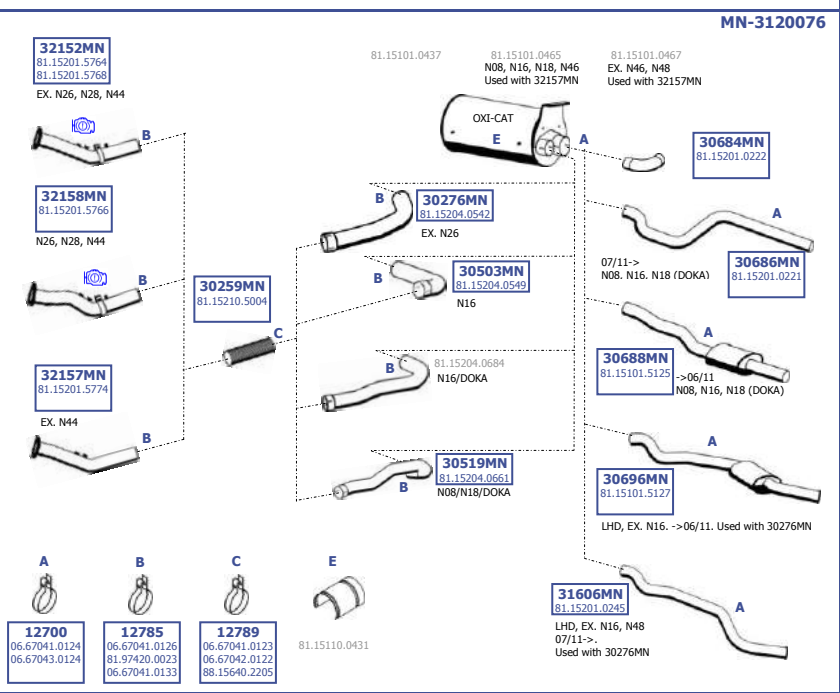

Suitable to:
MAN

TGM

EURO 5

15/2008 -

4X2 6X2/4
N08
N16
N18
N26
N28
N44
N46
N48

Eng. D0836 LFL 63-65
6 cyl. 7,0 ltr
184 KW / 250 HP
213 KW / 290 HP
250 KW / 340 HP

LHD / RHD