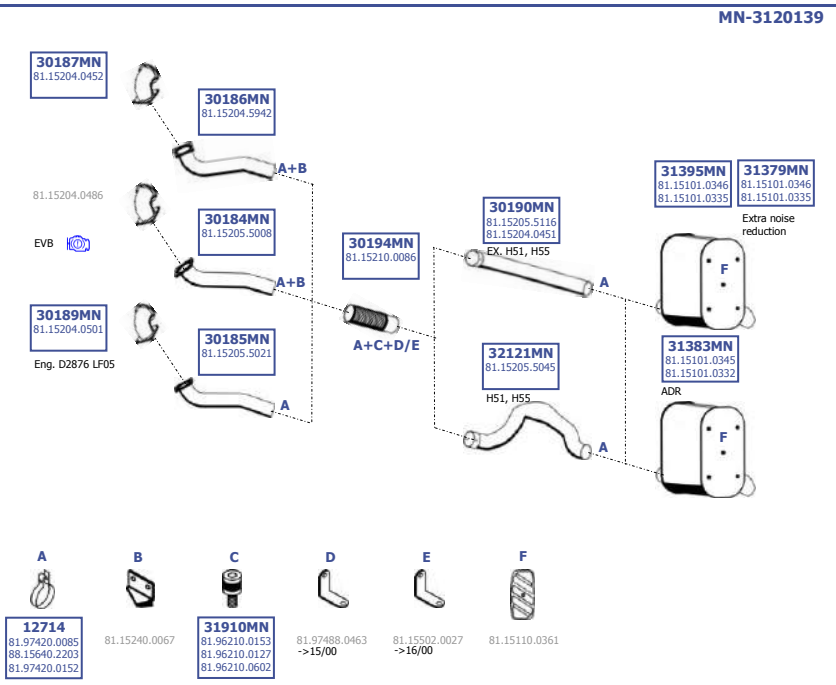

Our spare parts are not the originals but interchangeable with the originals ones. All original equipment manufacturer numbers, pictures and models used in this catalogue are for reference only. Our products bear our trade - mark.