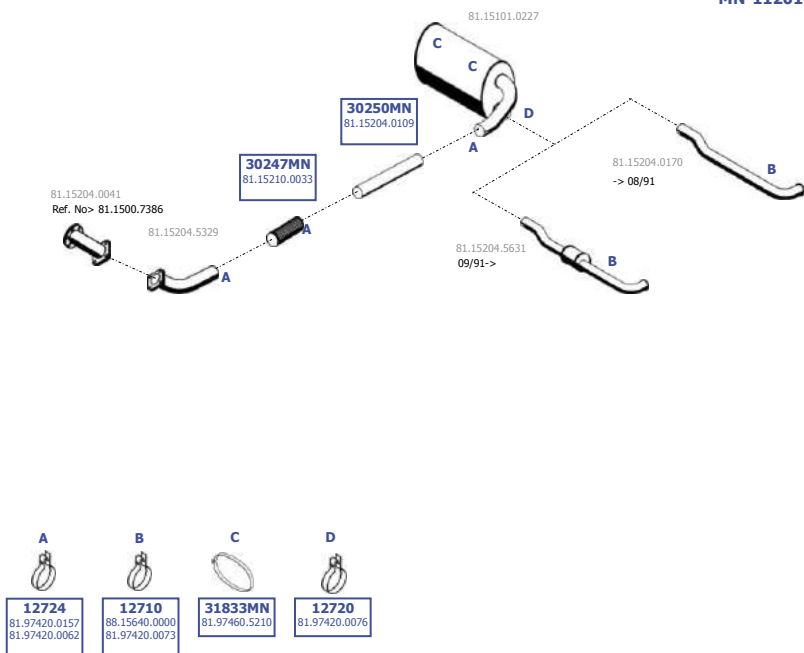

**MN-1120107**

Suitable to:  
**MAN**

**F90**

EURO 0

6X2  
23, 24t.  
U07 30/86-19/92 UNLL

Eng.

**LHD**

**MN-1120108**