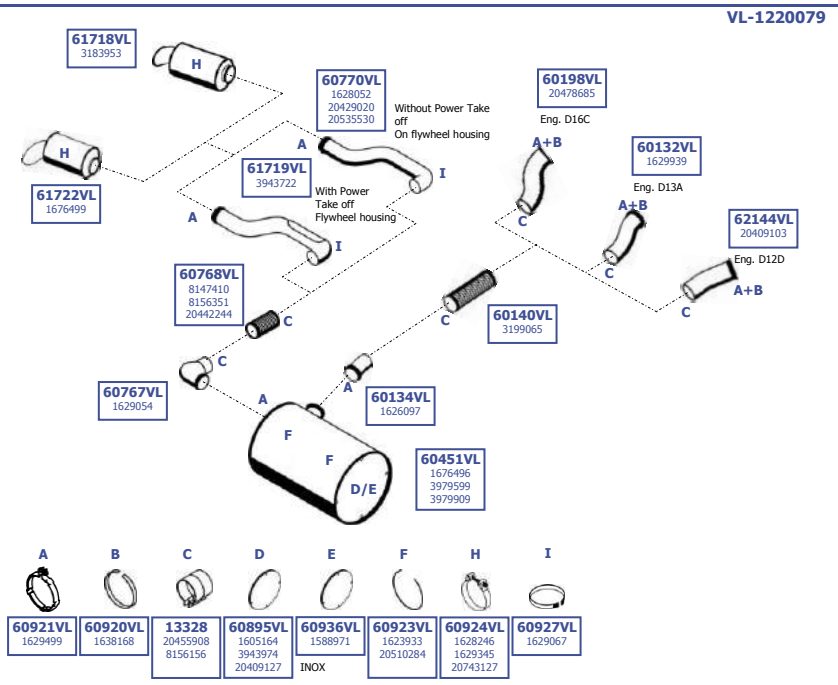

Eng. D16C  
6 cyl. 16,1 ltr.  
404 KW / 549 HP  
449 KW / 610 HP

**LHD**

Our spare parts are not the originals but interchangeable with the originals ones. All original equipment manufacturer numbers, pictures and models used in this catalogue are for reference only. Our products bear our trade - mark.