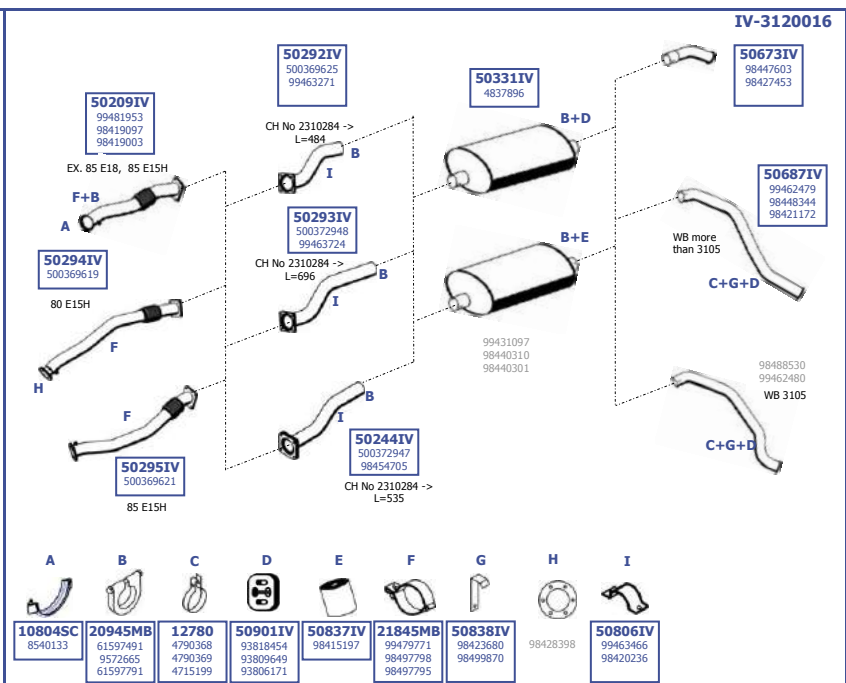

Suitable to:
IVECO

Eurocargo

EURO 1/2/3

01/1991 - 09/2000

80 E15/E15H/E18
(EX. WB2700)

Eng. 8060
5,9 ltr. 6 cyl.
105 KW / 143 HP
130 KW / 177 HP

LHD / RHD