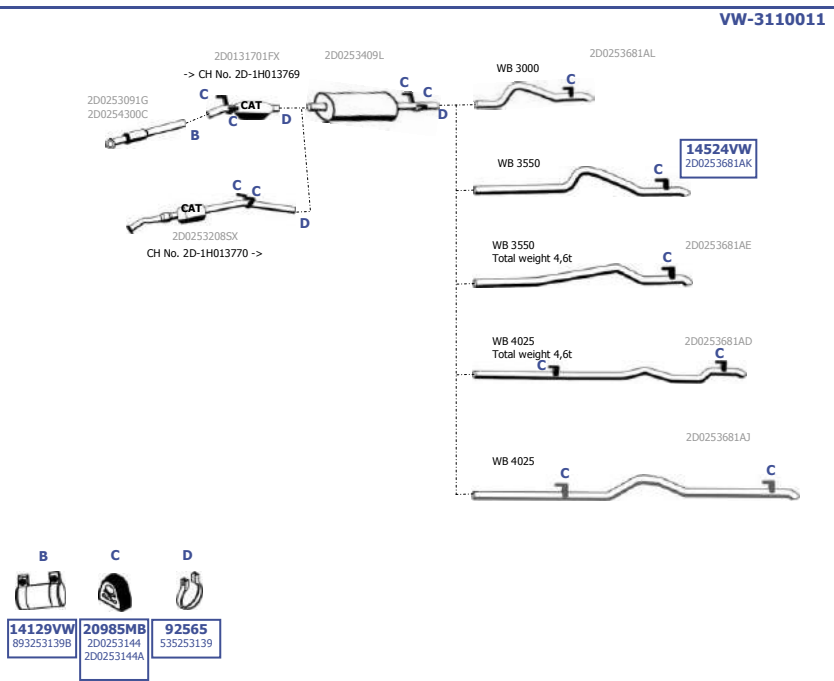

Suitable to:
VW

LT

EURO 3

05/1999 -

4X2

Eng. ANJ TDI
2,5 ltr
80 KW / 109 HP

LHD / RHD

Suitable to:
VW

LT

EURO 3

12/2002 -

4X2

Eng. AVR TDI
2,5 ltr
80 KW / 109 HP

LHD / RHD