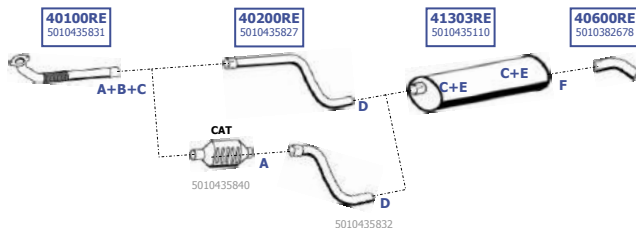

Suitable to:

RENAULT

RE-1110011

MASCOTT

EURO 2/3

01/1999 – 06/2004

4X2

110
3,5t 5,0t 5,5t 6,0t

Eng. 8140.43B/C
4 cyl. 2,8 ltr.
78 KW / 106 HP

LHD

Suitable to:

RENAULT

RE-1110012

MASCOTT

EURO 2/3

07/1999 – 06/2004

4X2

130
140
150

3,5t 5,5t 6,5t

Eng. 8140.43
4 cyl. 2,8 ltr.
92 KW / 125 HP
103 KW / 140 HP
107 KW / 146 HP

LHD