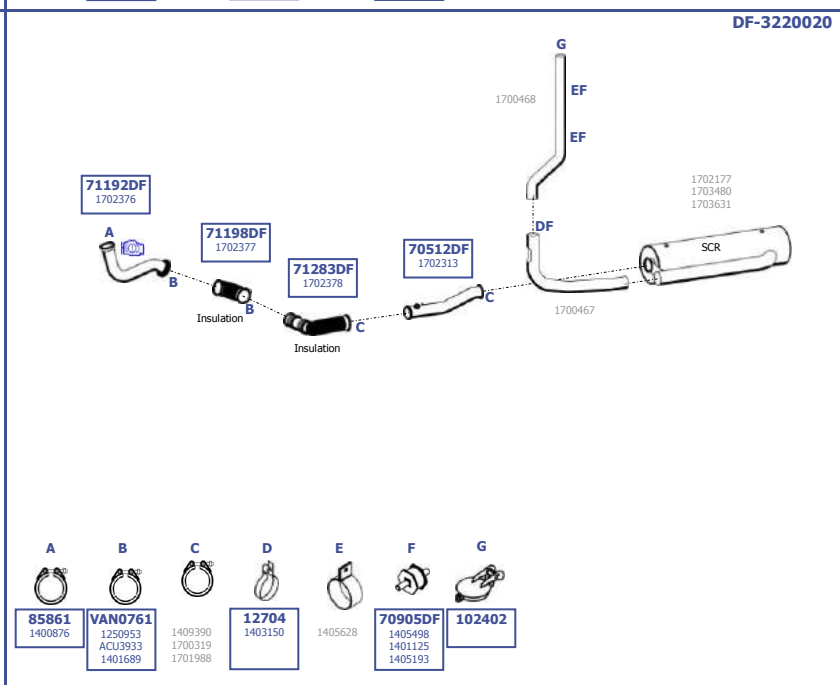

Our spare parts are not the originals but interchangeable with the originals ones. All original equipment manufacturer' numbers, pictures and models used in this catalogue are for reference only. Our products bear our trade - mark.