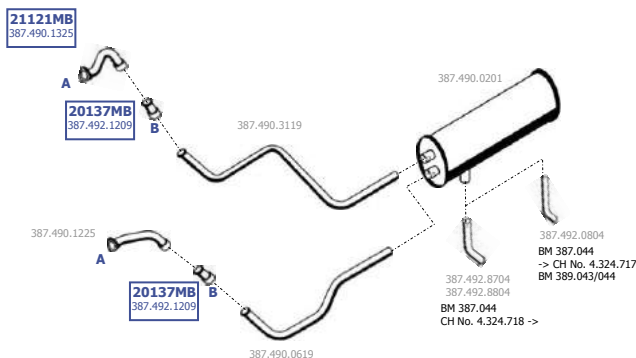

Baumuster  
387.043  
387.044  
389.043  
389.044

**MB-1120055**

12-16 tons

CH No. 4.119.410 ->

**1626K/1632K/1926K/1932K**  
WB 3500, 3800

LHD

Suitable to:  
**MERCEDES**

12-16 tons