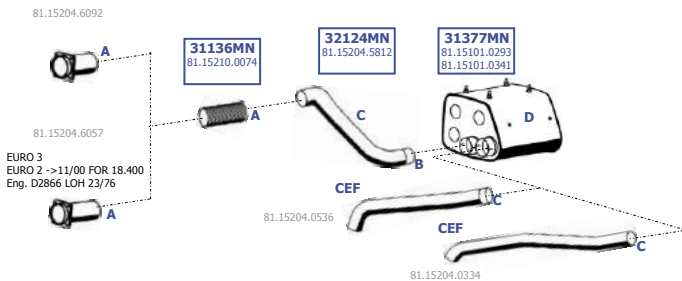

Suitable to:

MAN

MN-3130245

A81 24.XXX

EURO 3

36/2001 -

6X2

A81
18.400 HOCLN/R-CKD
18.460 HOCLN/R-CKD

Eng. D2866 LOH
6 cyl. 12,0 ltr.
294 KW / 400 HP

Eng. D2876 LOH
6 cyl. 13,0 ltr.
338 KW / 460 HP

LHD / RHD

Suitable to:

MAN

MN-3130246

A82 18.XXX

EURO 3

26/2002 -

4X2

A82
18.310 HOCL/R LBC
18.350 HOCL/R LBC
18.370 HOCL/R LBC
18.400 HOCL/R LBC
18.410 HOCL/R LBC

Eng. D2866 LOH
6 cyl. 12,0 ltr.
228 KW / 310 HP
257 KW / 350 HP
272 KW / 370 HP
294 KW / 400 HP
301 KW / 410 HP

LHD / RHD