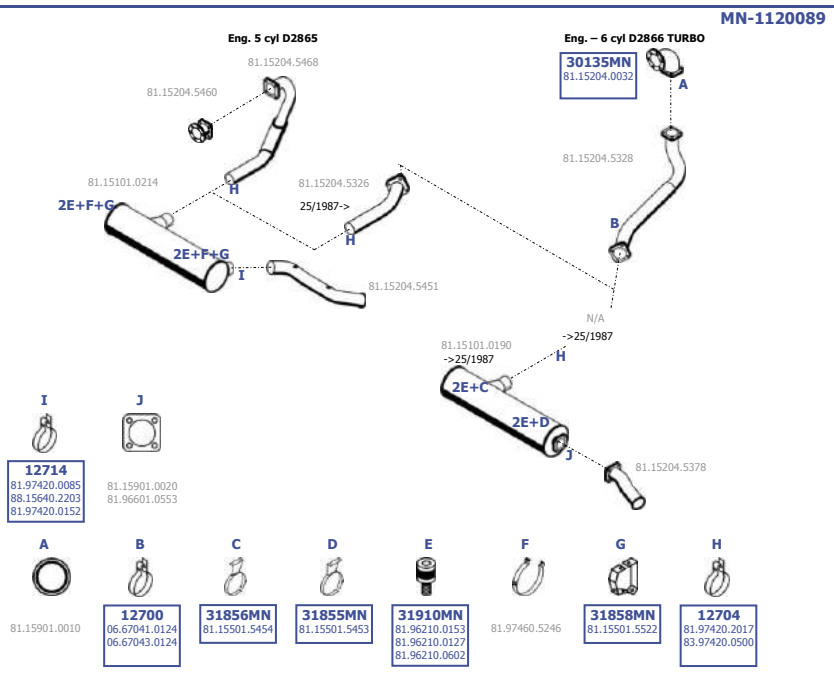

Suitable to:
MAN

F90

16/19t

F01 4X2 F 16/89-92
F02 4X2 L 19/85-92
F03 4X2 FLL /86-92
F04 4X4 FAR 28/88-92

22/24/25/26 t

F05 6X2 FINNLRF
F06 6X2 FINNLRF
F07 6X2/4 FVLR 28/86-01/92
F08 6X4 33/86-92
F16 6X4 DFLR 20/87-92

28/30/31/32/33 t

F13 8X4 VF 20/87-92

28-41 t

F14 8X4 VF 15/88-92

38 t

F17 8X2 VFNL 30/89-92

Eng.

LHD