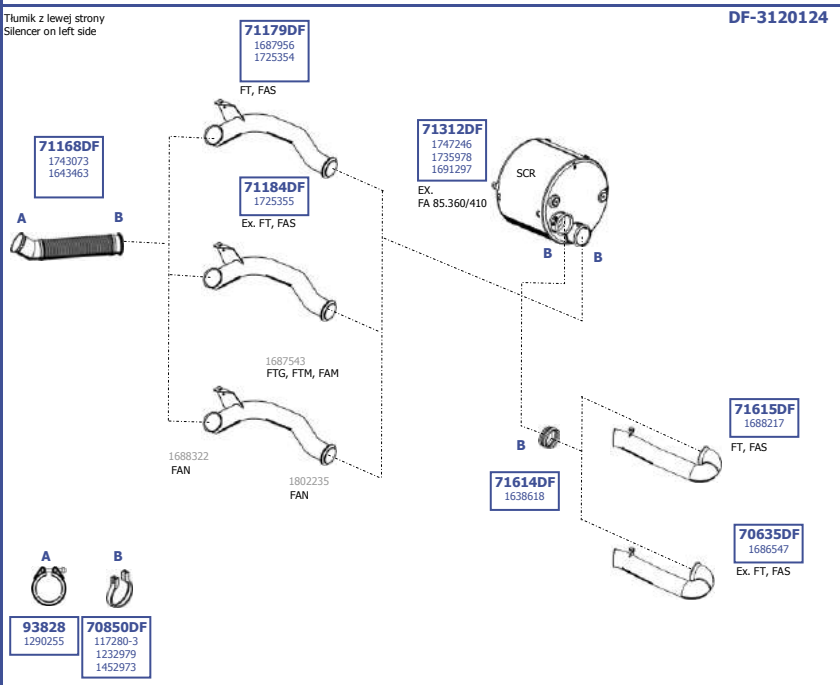

Our spare parts are not the originals but interchangeable with the originals ones. All original equipment manufacturer numbers, pictures and models used in this catalogue are for reference only. Our products bear our trade - mark.