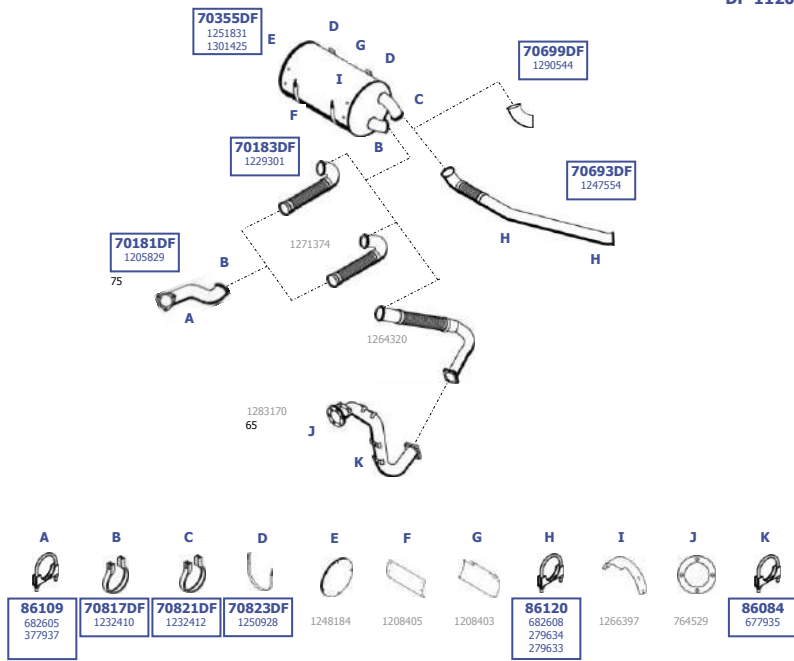

Suitable to:
DAF

65
75

EURO 1 / 2

1991 - 1996

Eng.

LHD / RHD

DF-1120017