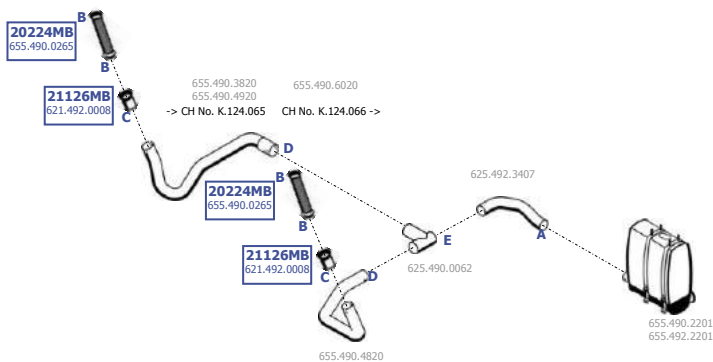

Suitable to:
MERCEDES

SK 17-35 tons

1988 -

CH No. 5.439.562 ->
(BM 655.434/484/486/494/
532/582/583)

1748 L/1850 L/2550 L/2650 L
WB 4100, 4800
1838 L/1844 L/2538 L
WB 4100, 4800, 5200

1838 LS
WB 3500, 3600, 3800
1844 LS
WB 3500, 3800
2544 LS
WB 3800

SPECIAL SYSTEM
Exhaust mounted
outside chassis frame

LHD

Baumuster
655.538

SA
26782/22

MB-1120278