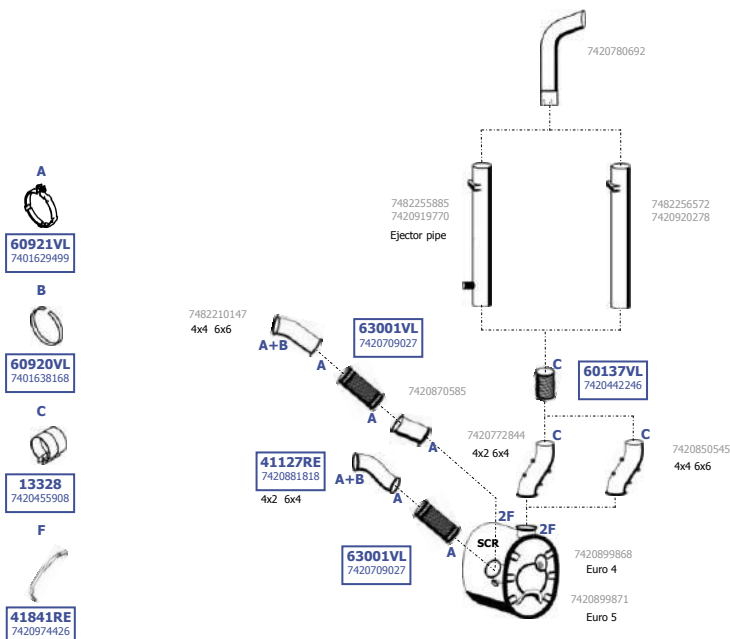

Suitable to:

RENAULT

KERAX

EURO 4/5

10/2005 -

4X2 4X4 6X4 6X6

34FF/NF/SF/TF
34MF/XF/YF/ZF
18, 26t

370.18/26

410.18/26

450.18/26

Eng. DXi 11
6 cyl. 10,8 ltr.
272 KW / 370 HP
302 KW / 410 HP
331 KW / 450 HP

LHD / RHD

RE-3220124