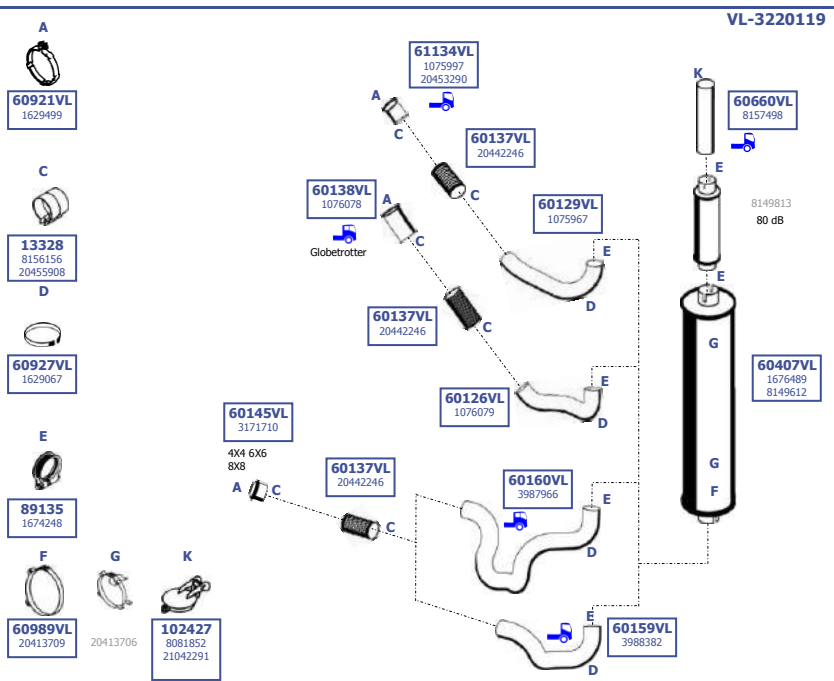

Suitable to:
VOLVO

FM

EURO 2/3

08/1998 – 09/2001

FM 12

Eng. D12C
12,1 ltr.
250 KW / 340 HP
279 KW / 379 HP
309 KW / 420 HP

LHD / RHD

Suitable to:
VOLVO

FM

EURO 2/3

08/1998 – 09/2001

4X2 6X2 6X4

FM 12

Eng. D12C
12,1 ltr.
250 KW / 340 HP
279 KW / 379 HP
309 KW / 420 HP

LHD