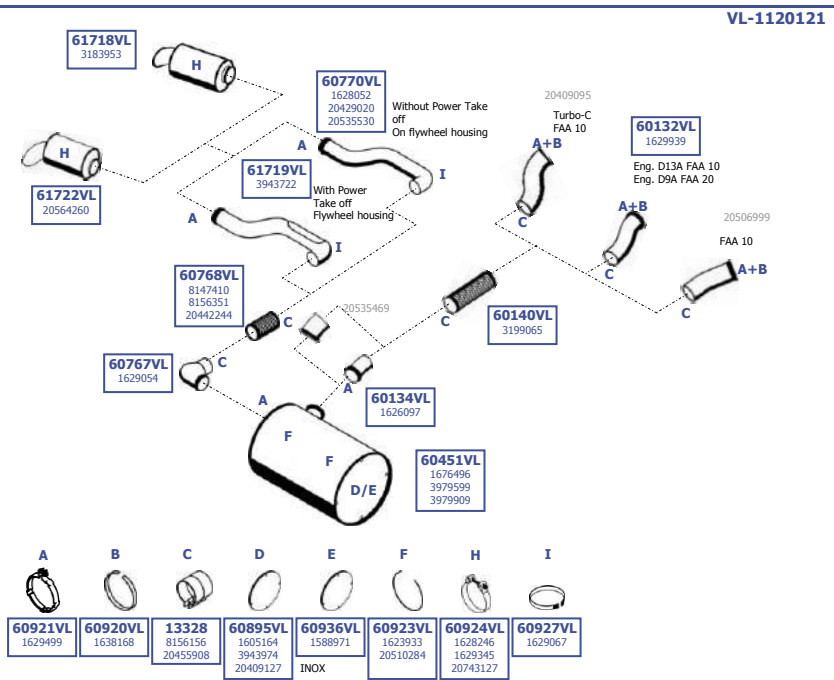

Suitable to:
VOLVO

FM

EURO 3

2001 – 09/2005

4X2 6X2 6X4 8X2 8X4

FM 9
FM 12
FM 13

Eng. D9A
6 cyl. 9,4 ltr.
191 KW / 260 HP
221 KW / 300 HP
250 KW / 340 HP
279 KW / 380 HP

Eng. D12D
6 cyl. 12,1 ltr.
250 KW / 340 HP
279 KW / 380 HP
309 KW / 420 HP
338 KW / 460 HP

Eng. D13A
6 cyl. 12,8 ltr.
294 KW / 400 HP
324 KW / 440 HP
353 KW / 480 HP
382 KW / 520 HP
LHD