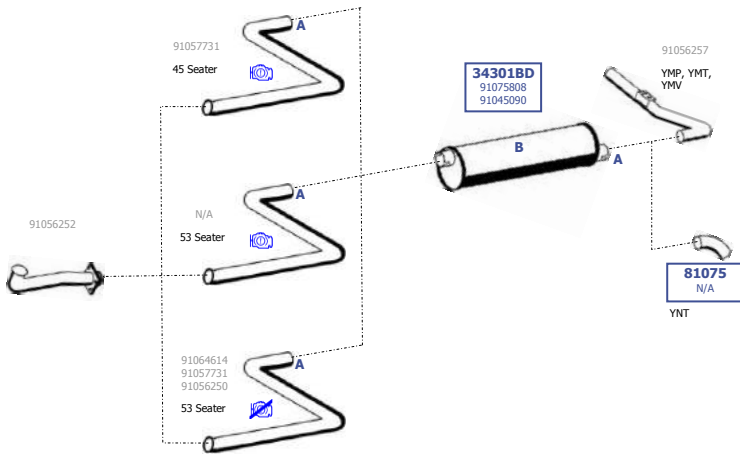

74314DF  
N/A

86067  
N/A

Suitable to:  
**BEDFORD**

YMP, YMT,  
YMV, YNT

4X2

Eng.  
500HP  
Turbo

RHD

BD-2130008