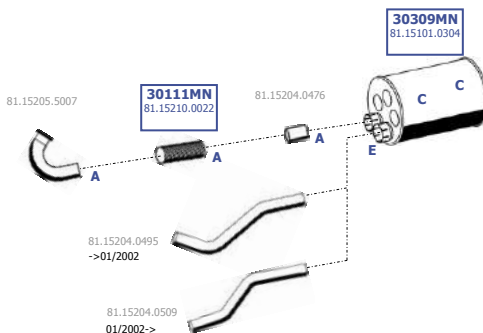

Suitable to:
MAN

Chassis A66
14.XX0
HOCL/R-NL

EURO 2/3
01/1998 -

4X2

A66
14.220 HOCL/R-NL

H AUTO

Eng. D0836 LOH 03
6 cyl. 7,0 ltr.
162 KW / 220 HP

LHD / RHD

MN-3130226

A 	C 	E
12704 81.97420.2017 83.97420.0500	31905MN 81.97460.5245	12700 06.67041.0124 06.67043.0124

Suitable to:
MAN

Chassis A66
14.XX0

EURO 2/3
01/1998 -

4X2

A66
14.220

H AUTO

Eng. D0826/36
6 cyl. 7,0 ltr.
162 KW / 220 HP

LHD / RHD

MN-3130227