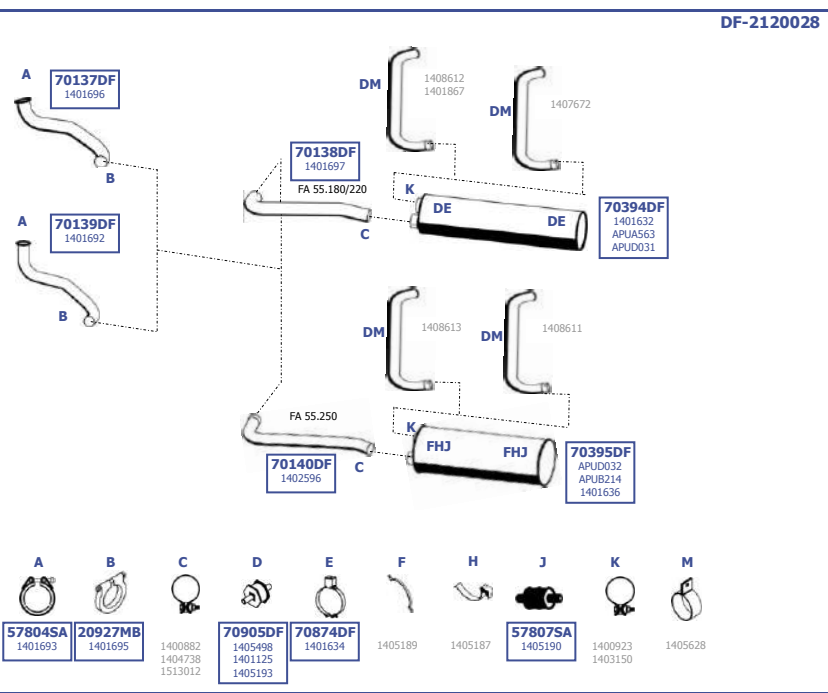

Our spare parts are not the originals but interchangeable with the originals ones. All original equipment manufacturer numbers, pictures and models used in this catalogue are for reference only. Our products bear our trade - mark.