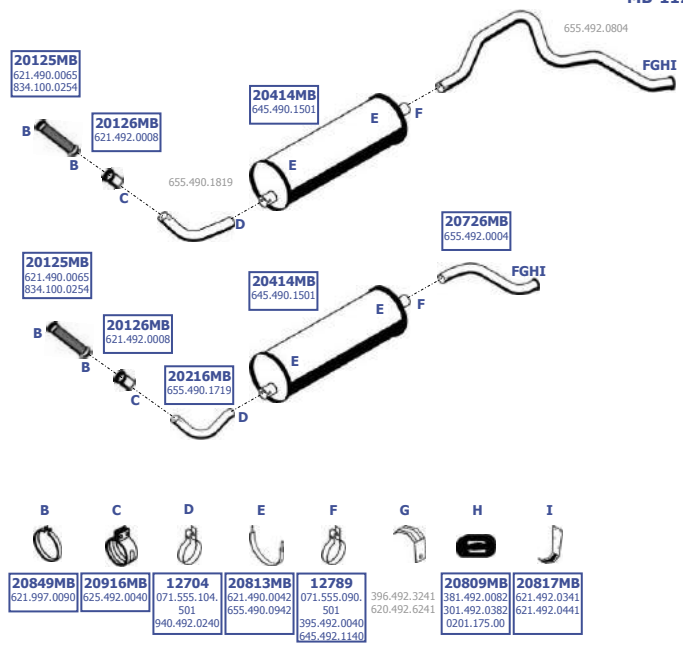

Suitable to:
MERCEDES

SK 17-35 tons

1988 -

2435/2535
WB 3800

1935 AS/1935 LAS
WB 3500

1735 AK/1935 AK/2535 AK
WB 3800

LHD

Baumuster
655.327
656.322
656.327

MB-1120272