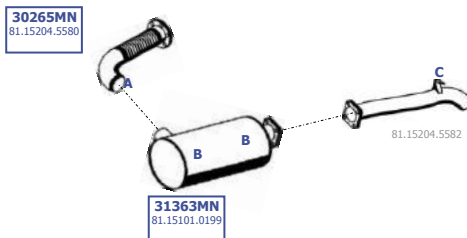

Suitable to:
MAN

793 SG.XX2

EURO 0

22/1985 -

6X2

Chassis:
793
SG 242

Eng. D2866 UH
6 cyl. 12,0 ltr.
177 KW / 240 HP

LHD

MN-1130191

Suitable to:
MAN

793 SG.XX2

EURO 0

02/1989 -

6X2

Chassis:
793
SG292

Eng. D2866
6 cyl. 12,0 ltr.
213 KW / 290 HP

LHD

MN-1130192