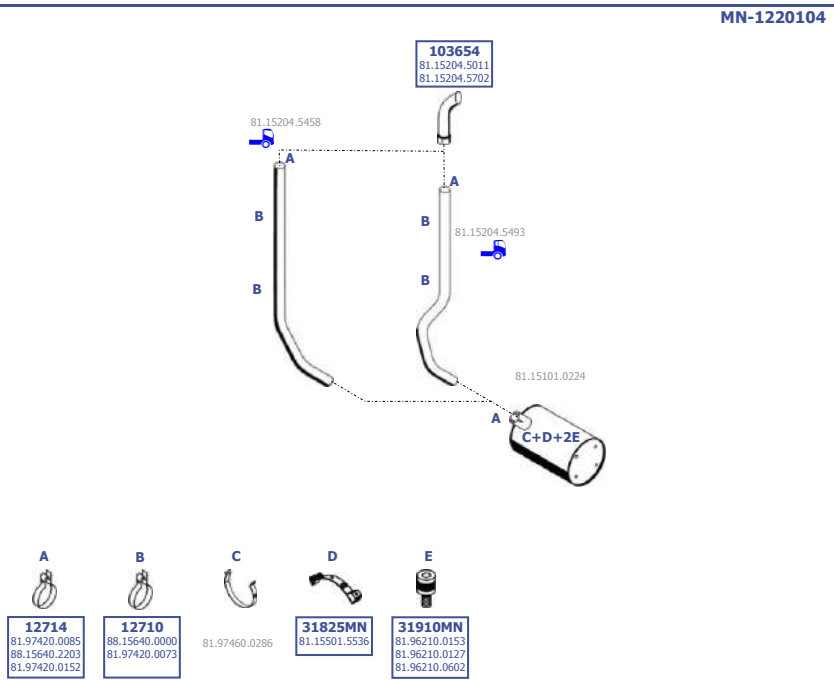

Suitable to:
MAN

F90

16/19 t
F01 F
F02 FL
F03 FLL
F04 FA

22/24/25/26 t
F05 FNL
F06 FNLL
F07 FVL
F08 DF
F16 VFDFL

22/24-25/32/33 t
F09 FVL

26/27/28/30/32/33 t
F10 DFA

26 t
F18 FNL

Eng. D2866 F
6 cyl.

LHD