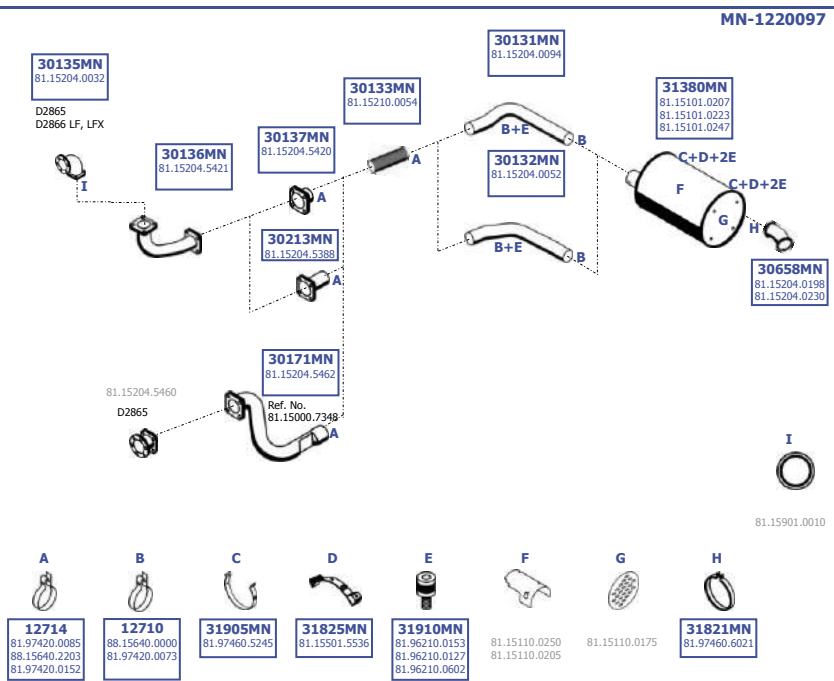

Suitable to:
MAN

F90

EURO 0

6X2 FNLL

F06 22/24/25/26 t
28/1986-01/94

Eng. Turbo

LHD

Suitable to:
MAN

F90

EURO 0

6X2/4 FVL

F07 22/24/25/25/26 t
04/1986-01/94

Eng. D2865 Turbo
5 cyl.

LHD