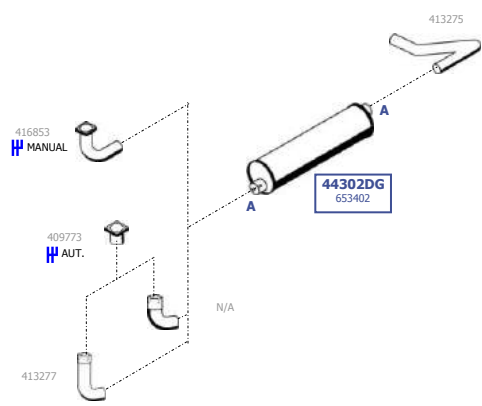

A
86105

Our spare parts are not the originals but interchangeable with the originals ones. All original equipment manufacturer numbers, pictures and models used in this catalogue are for reference only. Our products bear our trade - mark.