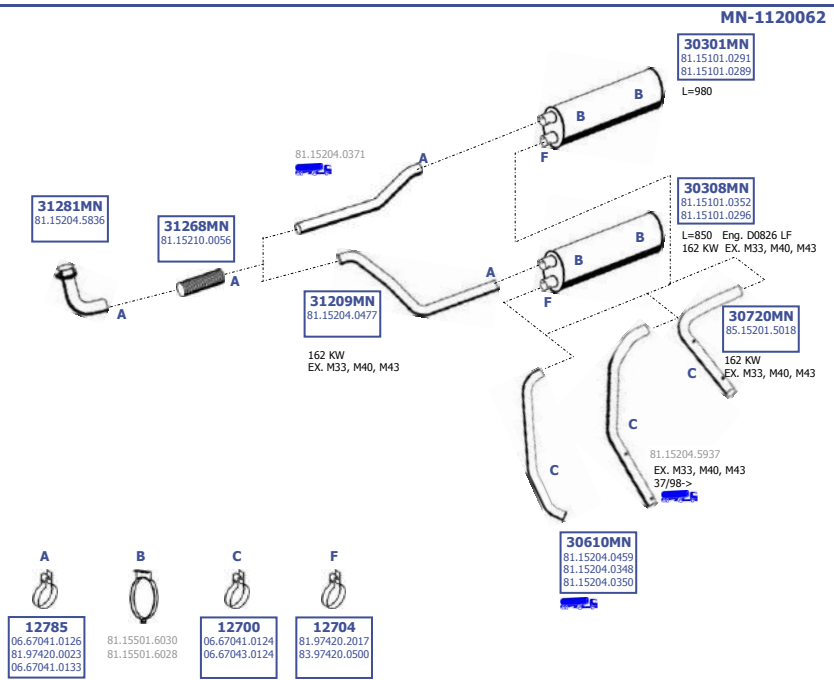

Suitable to:
MAN

M2000M

EURO 2/3

1995 - 2005

4X2 6X2 6X2/4
M31 12-14t 24/95-34/01
M32 12-14t 28/95-31/05
M33 12-14t 04/96-31/05
M38 18t 10/95-31/05
M39 18t 16/95-31/05
M40 18t 34/95-31/05
M42 23-25t 22/95-31/05
M43 25t 01/96-01/02
M44 25-26t 04/96-09/04

Eng. D0826 LF
6 cyl.
162 KW / 220 HP
191 KW / 260 HP

Eng. D0836 LF
6 cyl.
206 KW / 280 HP

LHD