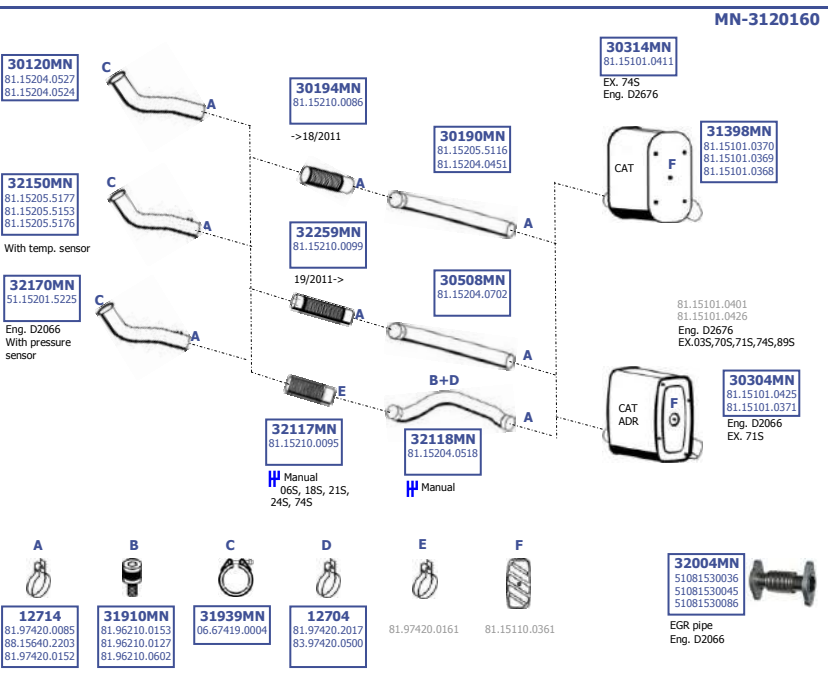

Suitable to:
MAN

TGS

EURO 4

04/2007 -

4X2 4X4 6X2/2 6X2/4
6X4 6X6 8X4
03S, 06S, 08S, 10S, 13S, 15S,
18S, 21S, 22S, 24S, 26S, 30S,
35S, 42S, 45S, 70S, 71S, 74S,
89S, 92S

Eng. D2066 LF
6 cyl. 10,5 ltr.
235 KW / 320 HP
265 KW / 360 HP
294 KW / 400 HP
324 KW / 440 HP

Eng. D2676 LF
6 cyl. 12,4 ltr.
353 KW / 480 HP

LHD / RHD