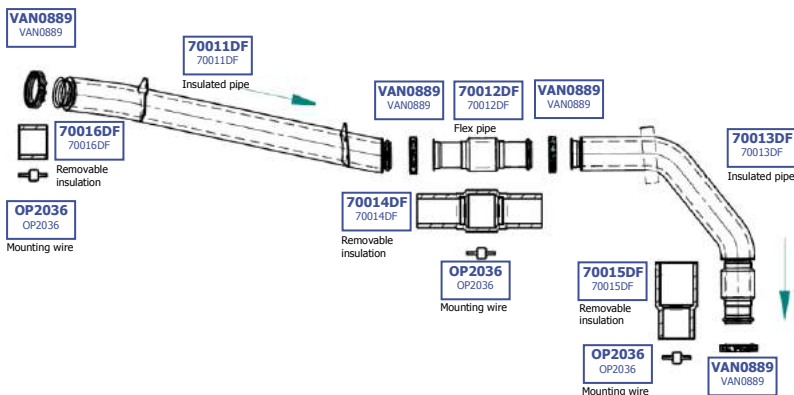

Suitable to:
DAF

LF

EURO 6

2014 -

CHASSIS
MODIFICATION

SILENCER MOVED FROM
RIGHT TO LEFT SIDE

LHD

DF-3220037