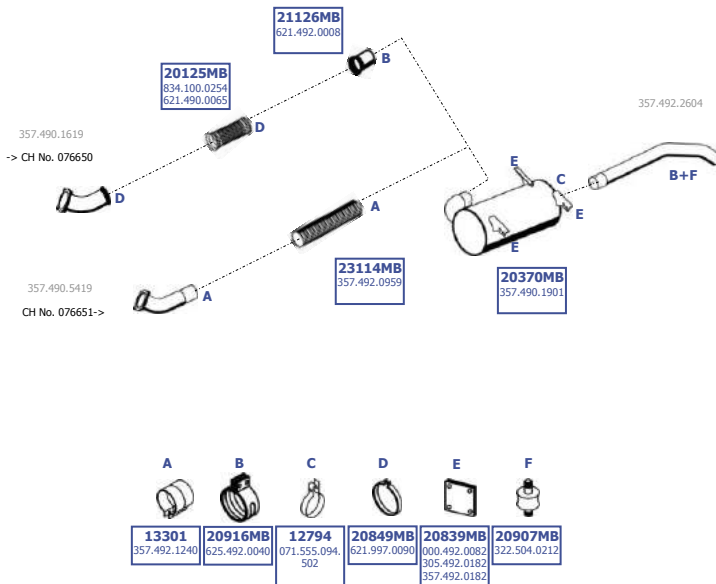

Suitable to:
MERCEDES

O 405GTD

EURO 1

1992 - 1996

6X2

Eng. OM447 HA/HLA
6 cyl. 12,0 ltr.
184 KW / 250 HP
220 KW / 300 HP

CH No. 069465 ->

LHD

Baumuster
357.250
357.260

MB-1130384