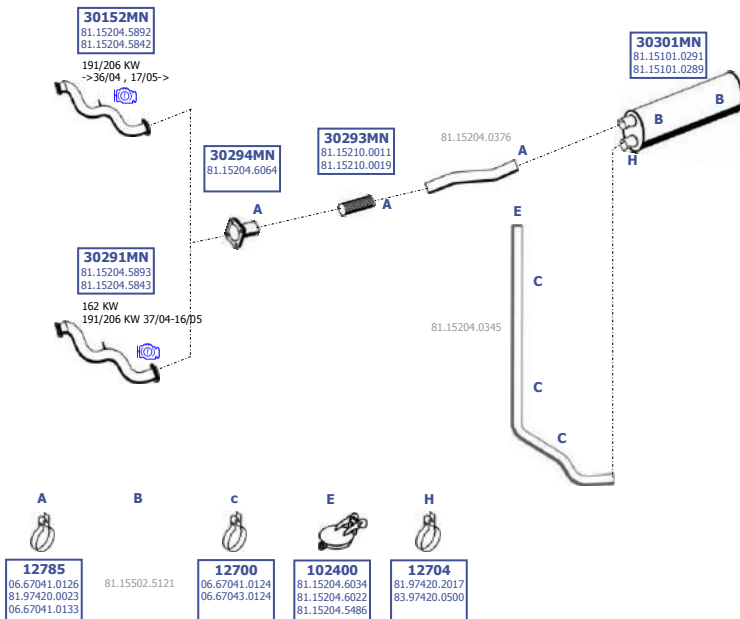

Suitable to:
MAN

M2000M

EURO 2/3
1995 - 2005

4X2 6X2
M33 12-14t 04/96-31/05
M40 18t 34/95-31/05
M43 25t 01/96-01/02

Eng. D0826 LF
6 cyl.
162 KW / 220 HP
191 KW / 260 HP

Eng. D0836 LF
6 cyl.
206 KW / 280 HP

LHD / RHD

MN-3220065