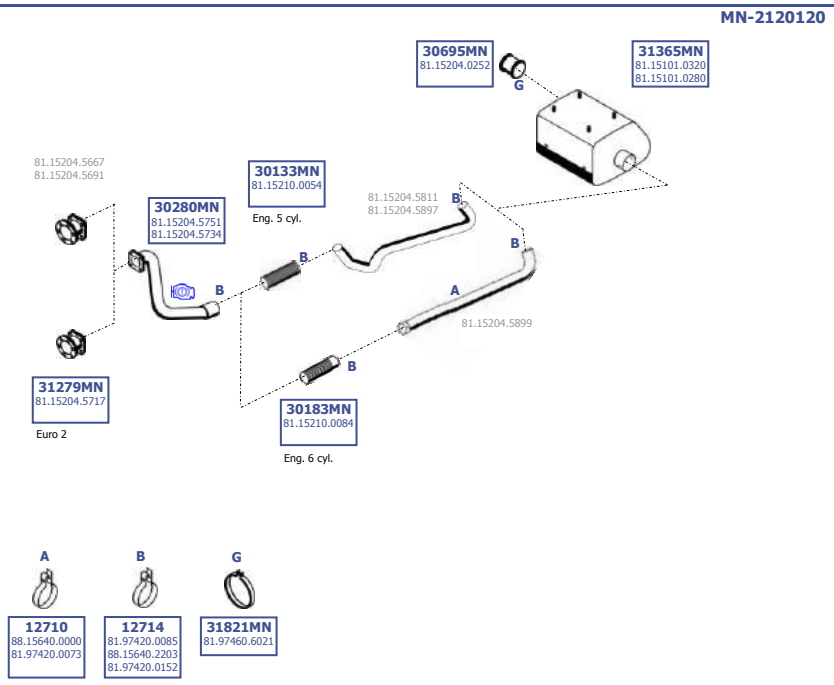

Suitable to:
MAN

F2000

EURO 1/2

1995 - 2001

8X4
T16 32,37,41t 19/95-01/01
T17 32t 10/97-35/01

Eng. D2865 LF
5 cyl.
198 KW / 269 HP
213 KW / 290 HP
235 KW / 320 HP
250 KW / 340 HP

Eng. D2866 LF
6 cyl.
228 KW / 310 HP
265 KW / 360 HP
272 KW / 370 HP
294 KW / 400 HP
301 KW / 409 HP
309 KW / 420 HP

RHD