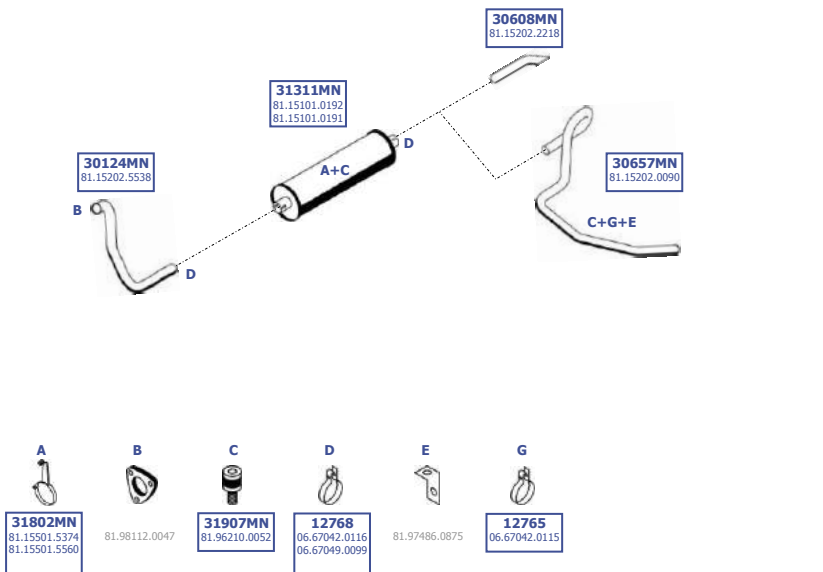

Suitable to:
MAN

G

30/1978 – 31/1988

4X2

560

6.90 F/FR
8.90 F/FR

Eng. D0224 MF
4 cyl. 3,8 ltr.
66 KW / 90 HP

LHD

MN-1120001