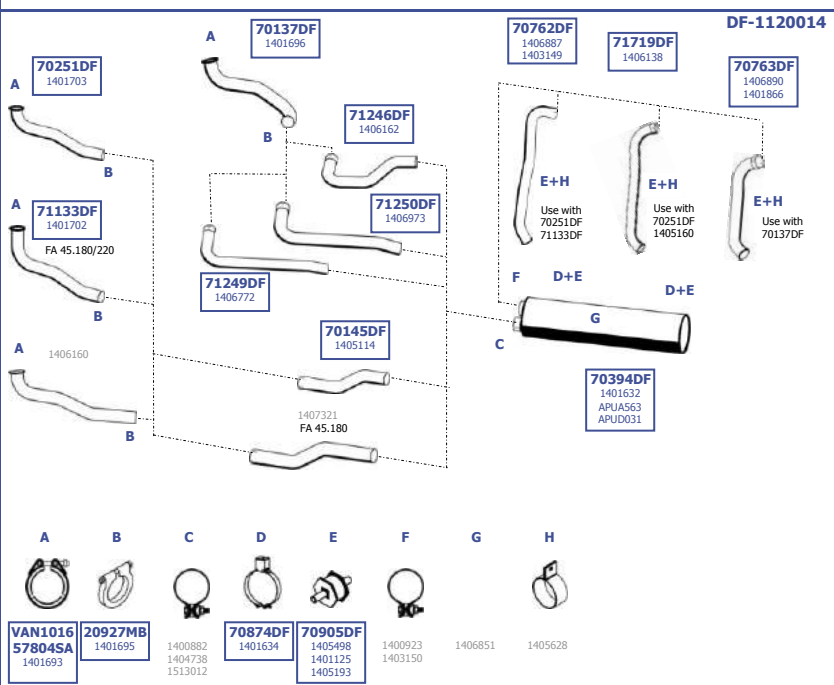

Suitable to:
DAF

LF 45

EURO 3

01/2001 - 04/2006

4X2

FA 45.180
FA 45.220

7,5 t
10 t
12 t

Eng. CE 136 C
5,9 ltr. 6 cyl.
136 KW / 185 HP

Eng. CE 162 C
5,9 ltr. 6 cyl.
162 KW / 220 HP

Wylot z boku

LHD