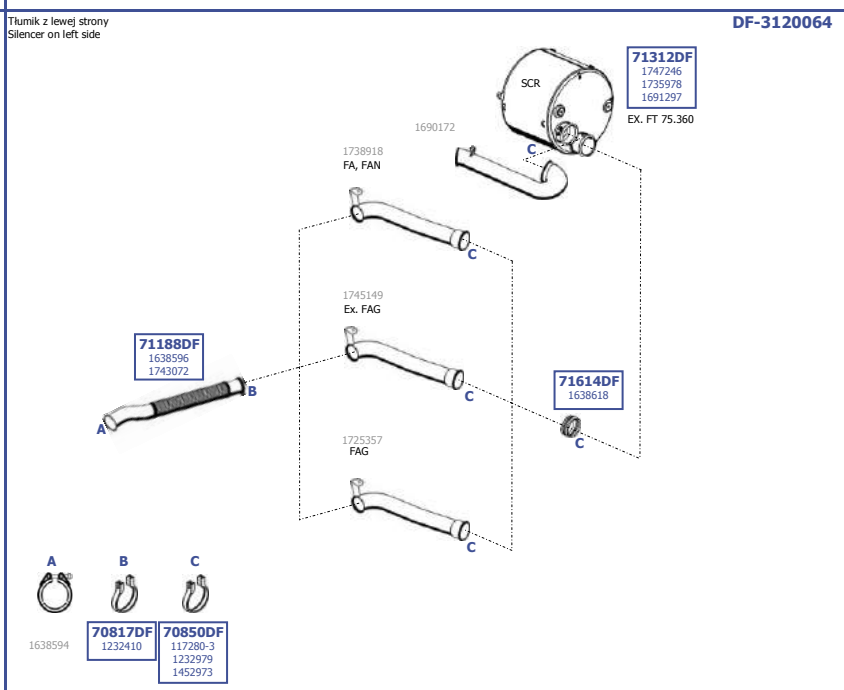

Suitable to:
DAF

CF 75

EURO 4 / 5
10/2006 -

4X2 6X2/4 6X4

FA/FAG 75.250
FA/FAG/FAN 75.310
FA/FAG/FT 75.360

Eng. PR 183 S
PR 228 S
PR 265 S
9,2 ltr. 6 cyl.
183 KW / 250 HP
228 KW / 310 HP
265 KW / 360 HP

LHD / RHD