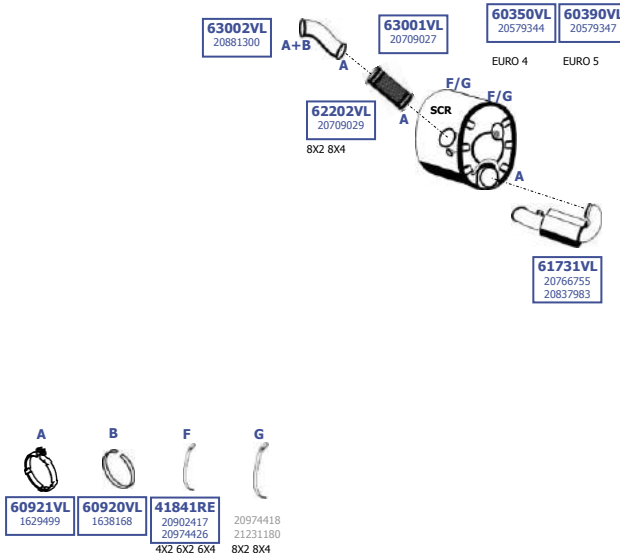

Suitable to:
VOLVO

FM

EURO 4/5

09/2005 –

4X2 6X2 6X2/2 6X2/4
6X4 8X2 8X4

FM 9
FM 11
FM 13

Eng. D9B
6 cyl. 9,4 ltr.
221 KW / 300 HP
250 KW / 340 HP
279 KW / 380 HP

Eng. D11B
6 cyl. 10,8 ltr.
287 KW / 390 HP
316 KW / 430 HP

Eng. D13A
6 cyl. 12,8 ltr.
264 KW / 360 HP
294 KW / 400 HP
324 KW / 440 HP
353 KW / 480 HP

RHD

VL-2120128