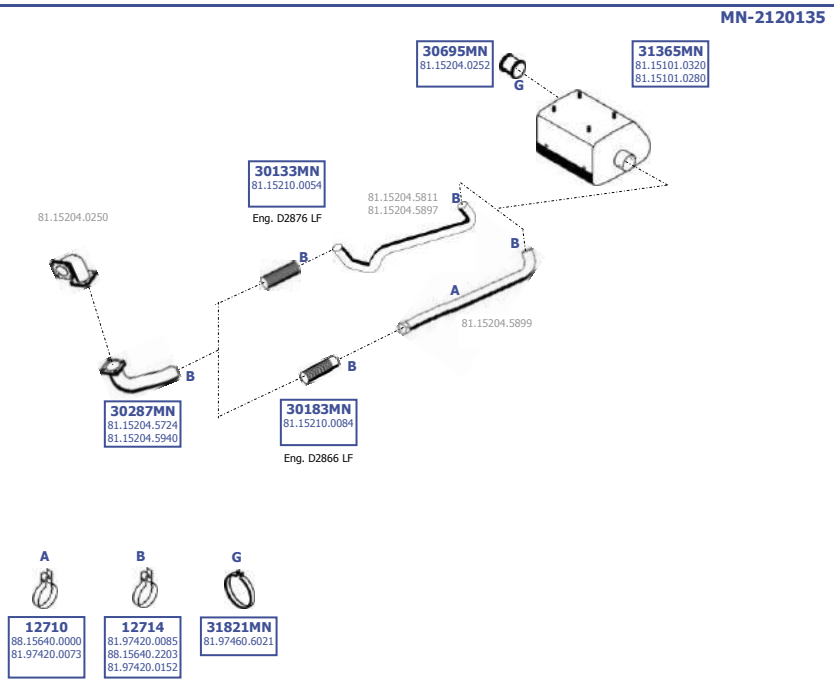

Our spare parts are not the originals but interchangeable with the originals ones. All original equipment manufacturer numbers, pictures and models used in this catalogue are for reference only. Our products bear our trade - mark.