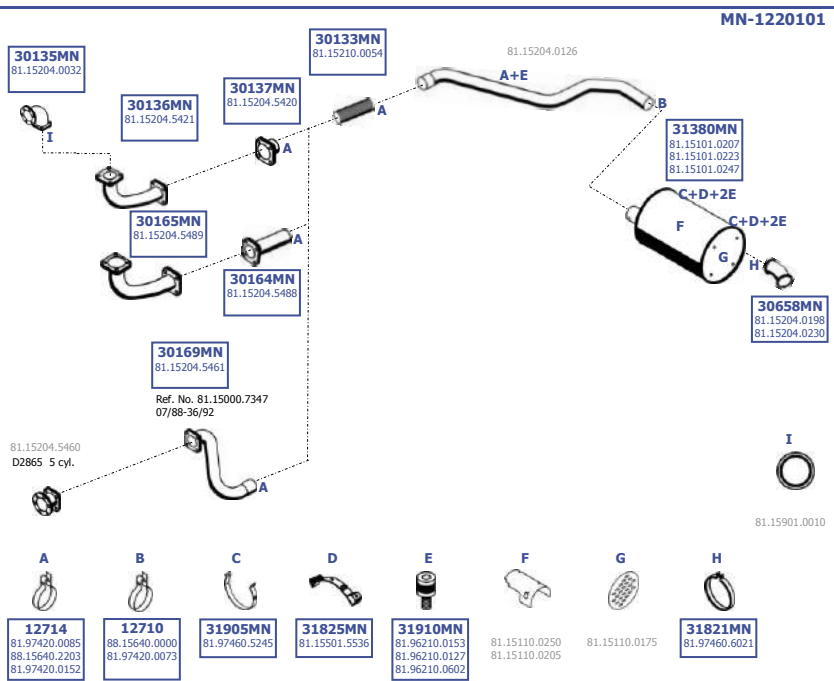

Suitable to:
MAN

F90

EURO 0

F13 8X4 VF
28/30/31/32/33 t 20/87-
F14 8X4 VF
28-41 t 15/88-
F17 8X2 VFNL
38 t 30/89-

Eng.
LHD

Suitable to:
MAN

F90

EURO 0

4X2 FNLL

F16 26 t 41/1991-01/94

Eng. Turbo

LHD