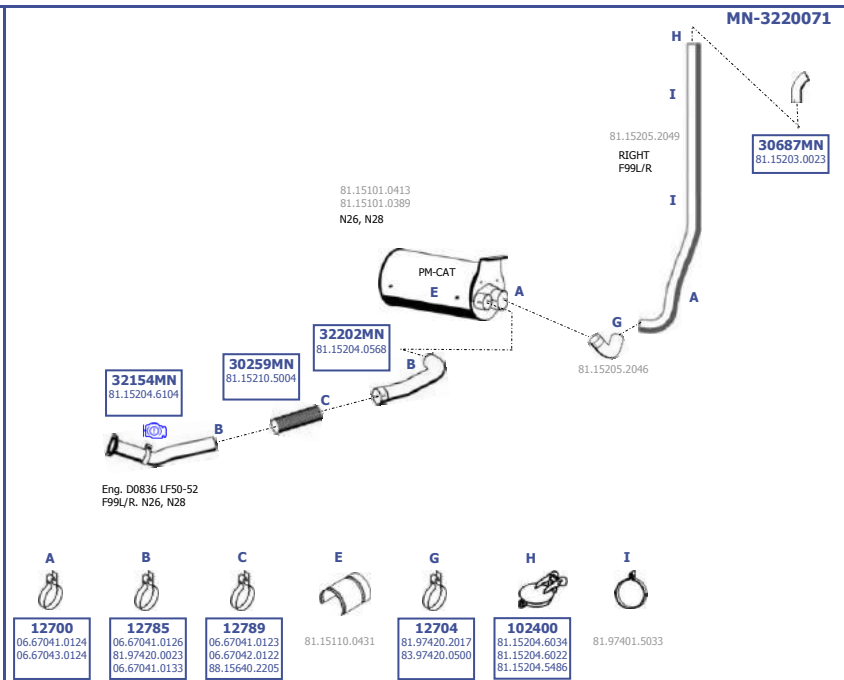

TGM

EURO 4

22/2005 -

4X2  
N26  
N28

Eng. D0836 LFL 50-52  
6 cyl. 7,0 ltr  
176 KW / 240 HP  
206 KW / 280 HP  
240 KW / 330 HP

LHD / RHD

Right side

Suitable to:  
**MAN**