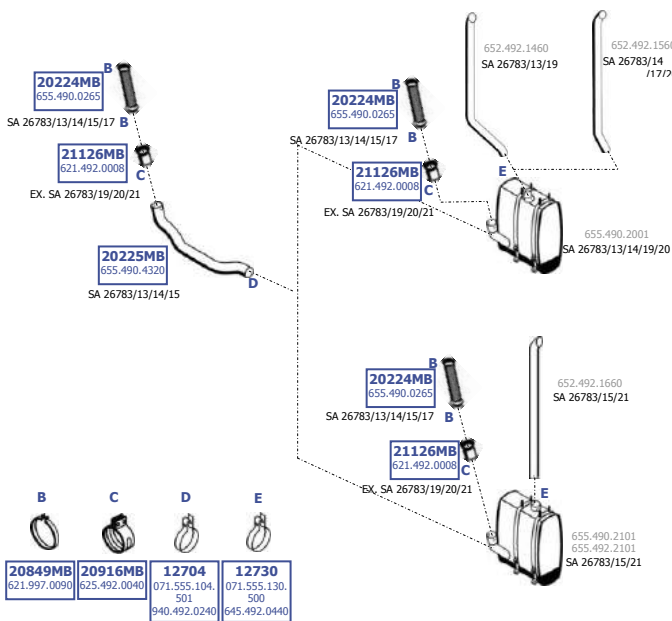

Suitable to:
MERCEDES

SK 17-35 tons

1988 –

CH No. 5.439.562 ->

1735
WB 4800, 5200
1748/1850/2435/2544
WB 4800

1838
WB 3500, 3800, 4500, 4800,
5200, 5500

1844
WB 3500, 3800, 4500, 4800,
5200

2538
WB 4500, 5200

1735 S/1748 S/1850 S
WB 3500, 3800
1838 S
WB 3800

SPECIAL SYSTEM
Exhaust mounted
outside chassis frame

LHD

Baumuster Baumuster

655.035 656.091
655.036 656.092
655.037 656.093
655.038 656.094
655.087 656.095
655.093 656.096
655.096 656.132
655.132 656.182
655.133 656.190
655.138 656.192
655.182 656.332
655.183 657.120
655.190 657.520
655.191

SA
655.337 26783/13
655.434 26783/14
655.436 26783/15
655.437 26783/17
655.486 26783/19
655.487 26783/20
655.490 26783/21
655.492

655.494
655.496
655.532
655.533
655.582
655.583
655.590
655.591
655.592
655.593
656.034
656.035
656.036
656.038
656.085
656.086
656.088

MB-1220271