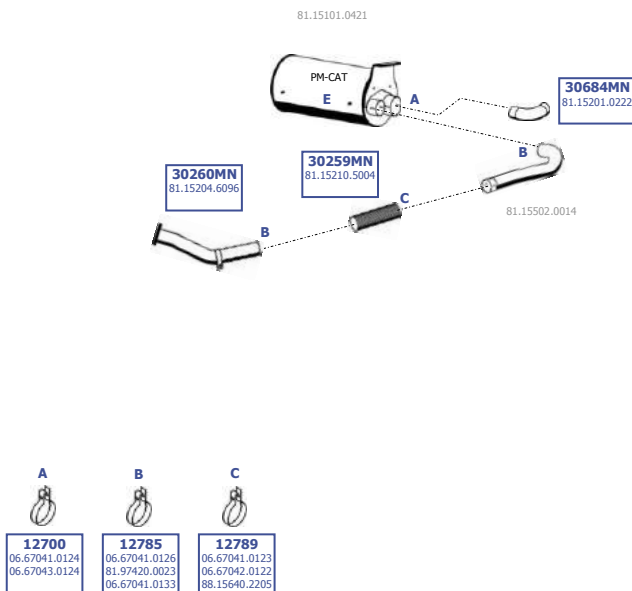

Suitable to:
MAN

TGL

EURO 4

04/2005 -

4X2
N49

Eng. D0836 LFL 50-55
6 cyl. 7,0 ltr.
176 KW / 240 HP
206 KW / 280 HP
240 KW / 330 HP

LHD / RHD

MN-3120047