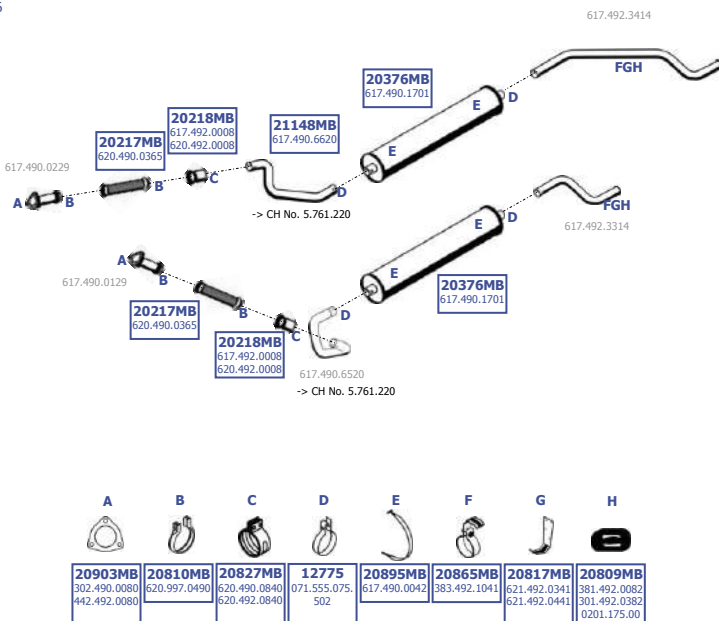

17-24 tons

1722 AK  
WB 3600  
1726 AK  
WB 3600

LHD

Baumuster  
652.336  
652.346

MB-1120153

Suitable to:  
**MERCEDES**

17-24 tons

1820 K