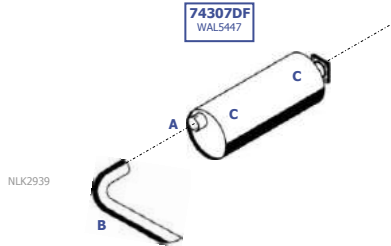

Suitable to:

LEYLAND

ROYAL TIGER

EURO 0

1982 - 1988

4X2

Eng. TL 11
11,1 ltr.

RHD

LE-2130007

86092
682603
171327
645358

12789
520368

HLK3765

Suitable to LDV

Model / Typ (Model / Type)	Strona Page)
Suitable to LDV 200	241
Suitable to LDV 400	241
Suitable to CONVOY	241