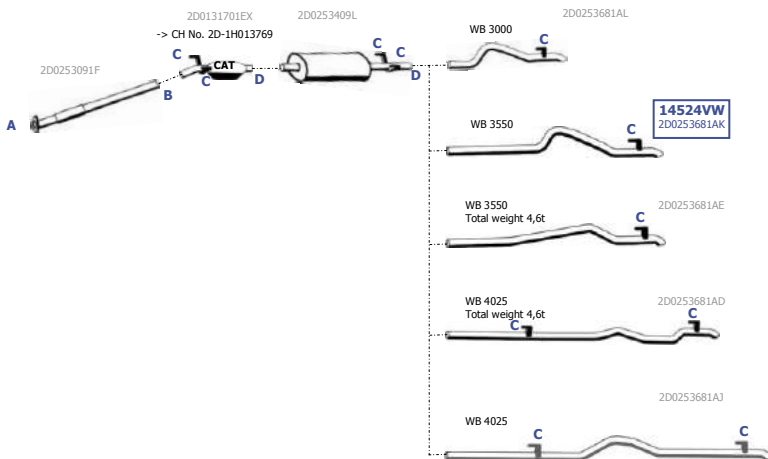

Suitable to:
VW

LT

08/1988 - 07/1992

4X2

Eng. 1G (T-Diesel)
2,4 ltr
68 KW / 92 HP

LHD / RHD

VW-311007

14115VW
075253101B

Total weight: from 4600 kg

B

14116VW
075253101M

Total weight: Up to 4600 kg
WB 2950

B

60/60

17858VW
447253137

20906MB
8A0253147A

Suitable to:
VW

LT

EURO 3

07/1996 - 07/2006

4X2

Eng. AGX SDI
5 cyl. 2,5 ltr
55 KW / 75 HP

LHD / RHD

VW-3110008

17843VW
021253115

14130VW
357253141A
7H0253141A

20985MB
2D0253144
2D0253144A

92565
535253139