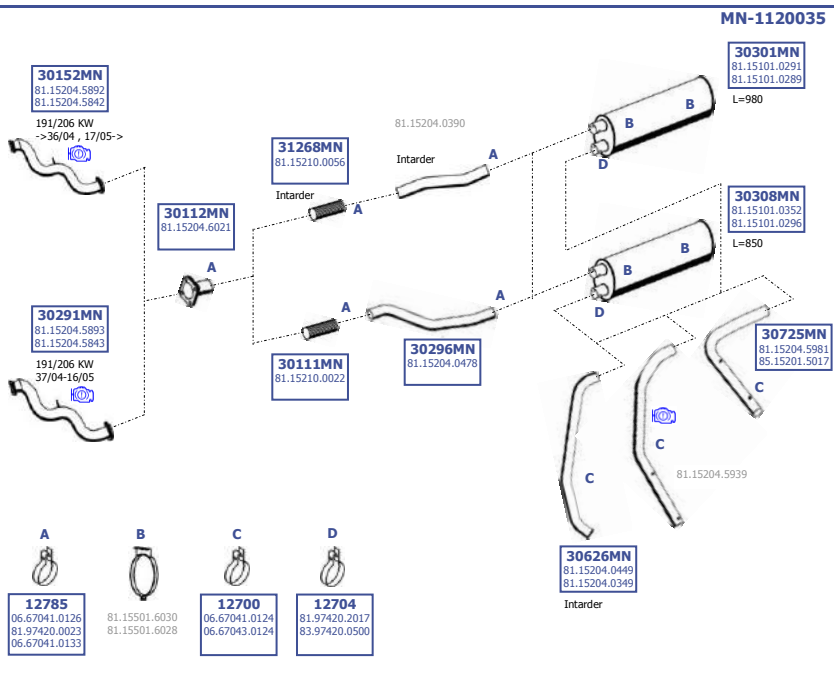

Suitable to:
MAN
M2000L

EURO 2/3

1995 - 2005

4X2
L79 12-14t 04/96-
LLL
L86 14,15,20t 01/96-
LLL
L89 18t 34/95-
LLL

Eng. D0826 LFL
6 cyl. 6,9 ltr
191 KW / 260 HP
206 KW / 280 HP

LHD

Suitable to:
MAN
M2000L

EURO 2

4X4
L80 13,14t 01/96-, LA
4X2
L82 15t 16/95-, L
L84 15t 30/95-, LL
L86 18t 10/95-, L
L87 18t 10/95-, L
L88 18t 19/95-, LL
L89 18t 34/95-, LLL
L90 18t 34/95-, LA

Eng. D0826 LFL
6 cyl. 6,9 ltr.
162 KW / 220 HP
192 KW / 260 HP

LHD / RHD