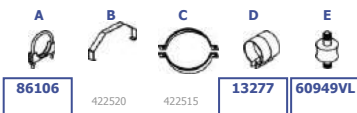

Suitable to:

DENNIS

DART

EURO 2

1996 - 2000

4X2

SPD

Eng.

RHD

DE-2130001