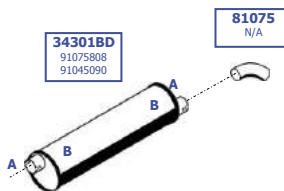

Suitable to:

ERF

E6 / EC6 / ES6

4X2

E6
ES6

Eng. Cummins 6BTA
180 HP

Eng. Cummins 6BTAA
210 HP

Eng. Cummins Phaser
210 HP

RHD

EF-2120001