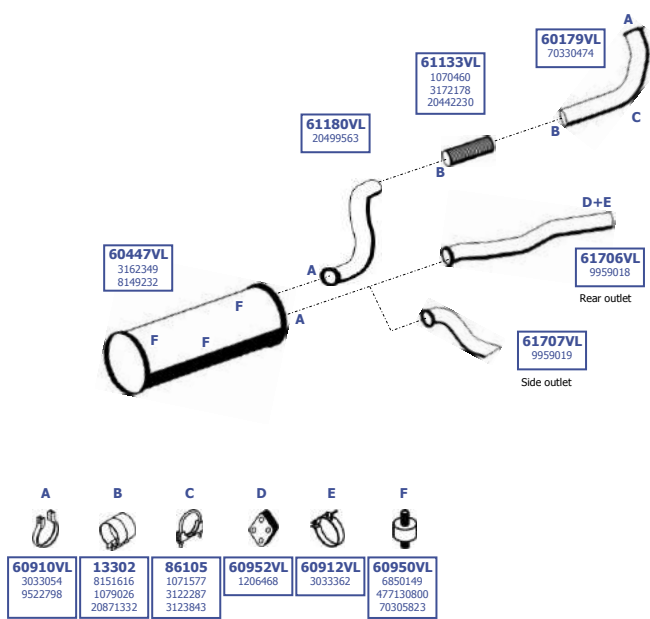

Suitable to:
VOLVO

B7 L

EURO 3

1998 - 2005

4X2 6X2

Eng. D7C
6 cyl. 7,3 ltr.
158 KW / 215 HP
184 KW / 250 HP
213 KW / 290 HP

LHD / RHD

VL-3130143

Suitable to:
VOLVO

B7 LDD
B7 TL

EURO 3

4X2

Eng. D7C
6 cyl. 7,3 ltr.
158 KW / 215 HP
184 KW / 250 HP

LHD / RHD

VL-3130144