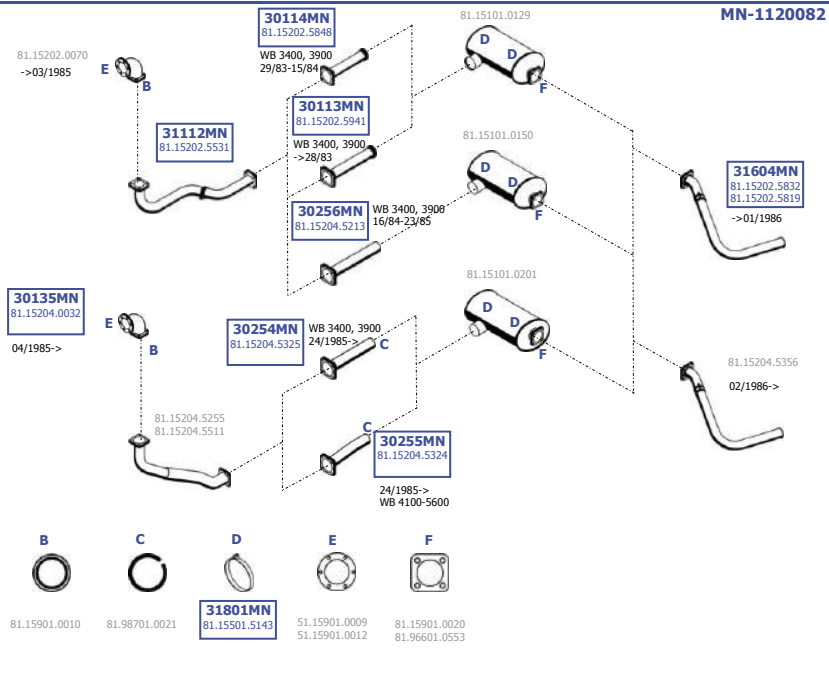

Suitable to:
MAN

506

03/1980 – 31/1988

6X2

22.281 FNL
24.281 FNL
25.281 FNL
26.281 FNL
26.291 FNL
26.321 FNL
26.331 FNL
26.361 FNL

Eng.
LHD

MN-1120082