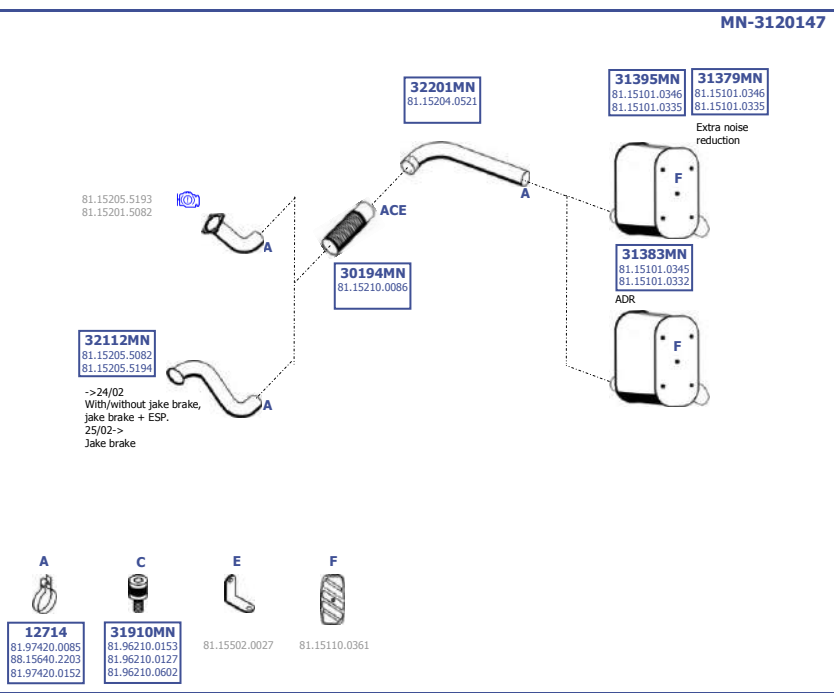

Eng. CUMMINS ISME  
10,8 ltr.  
280 KW / 380 HP  
309 KW / 420 HP

**LHD / RHD**

Our spare parts are not the originals but interchangeable with the originals ones. All original equipment manufacturer numbers, pictures and models used in this catalogue are for reference only. Our products bear our trade - mark.