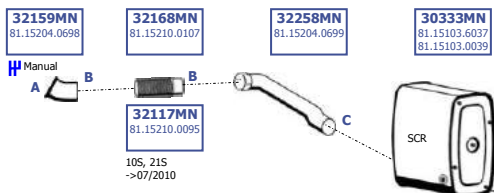

Suitable to:
MAN

TGS

EURO 5

08/2007 -

4X2 6X2/4
03S, 06S, 10S, 18S, 21S, 24S,
74S

Eng. D2066 LF 40-47
6 cyl. 10,5 ltr.
235 KW / 320 HP
265 KW / 360 HP
294 KW / 400 HP
324 KW / 440 HP

LHD / RHD

MN-3120170