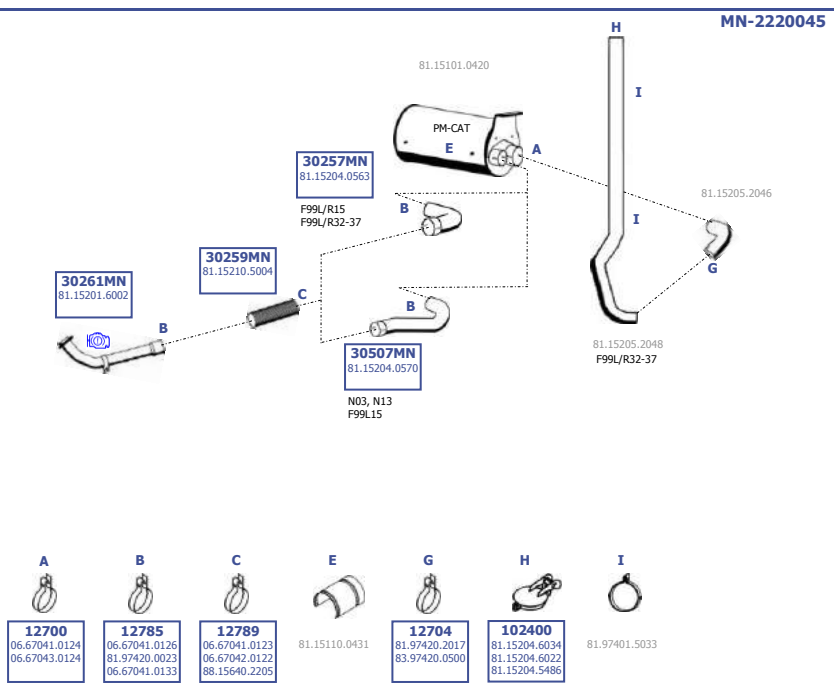

Suitable to:
MAN

TGL

EURO 4

22/2005 -

4X2
N03
N05
N13
N15

Eng. D0834 LFL 50-55
4 cyl. 4,5 ltr.
110 KW / 150 HP
132 KW / 180 HP
151 KW / 210 HP

RHD