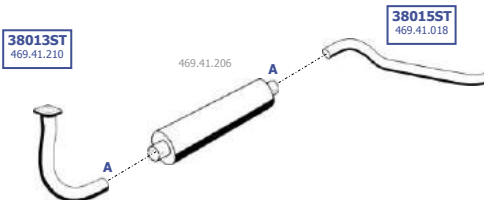

Our spare parts are not the originals but interchangeable with the originals ones. All original equipment manufacturer numbers, pictures and models used in this catalogue are for reference only. Our products bear our trade - mark.