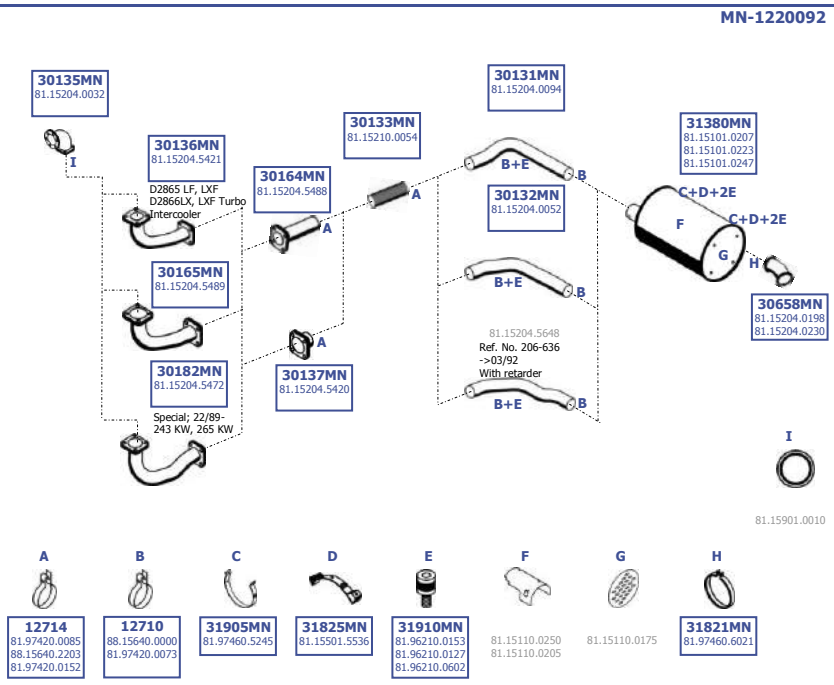

Our spare parts are not the originals but interchangeable with the originals ones. All original equipment manufacturer numbers, pictures and models used in this catalogue are for reference only.
Our products bear our trade - mark.