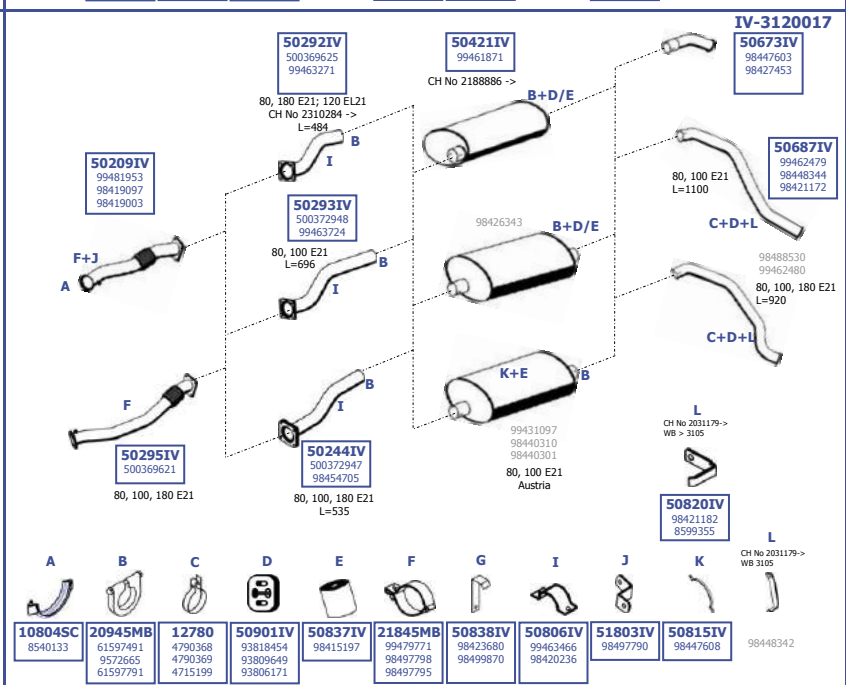

Suitable to:
IVECO

Eurocargo

EURO 1/2/3

01/1991 - 09/2000

80 E21
100 E21
180 E21

120 EL21 WB 3690

Eng. 8360
7,7 ltr. 6 cyl.
152 KW / 203 HP

LHD / RHD