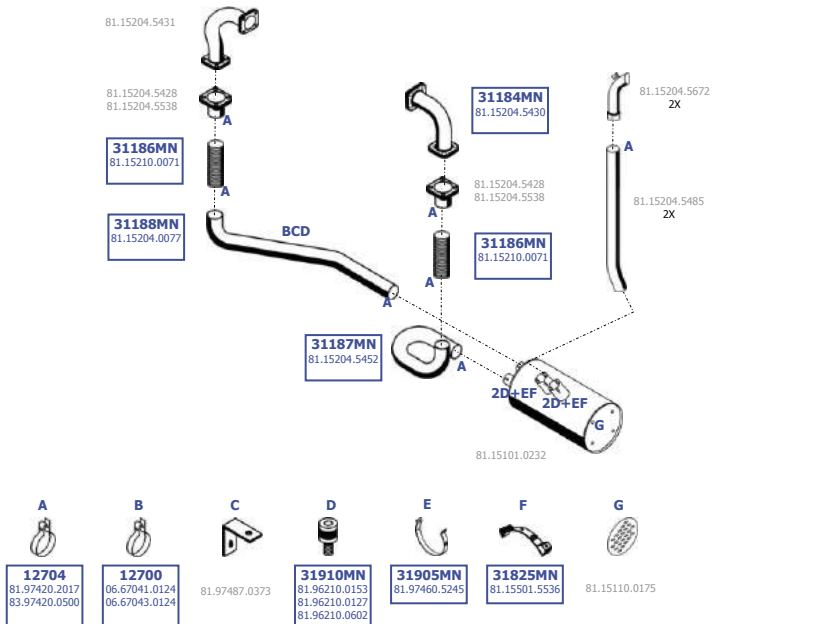

Suitable to:
MAN

F90

EURO 0

16/19t.
F02 85- FL

19t.
F21 31/89- F
F22 31/89- FL

22/24/25/26t.
F25 16/89- FNL

22/24/25/26t.
F28 01/89- DF

26/32/33t.
F29 31/88- DF

26/27/32/33t.
F30 27/89- DFA

Eng. D2840 V10 TURBO
10 cyl.
462 HP

LHD

MN-1220113