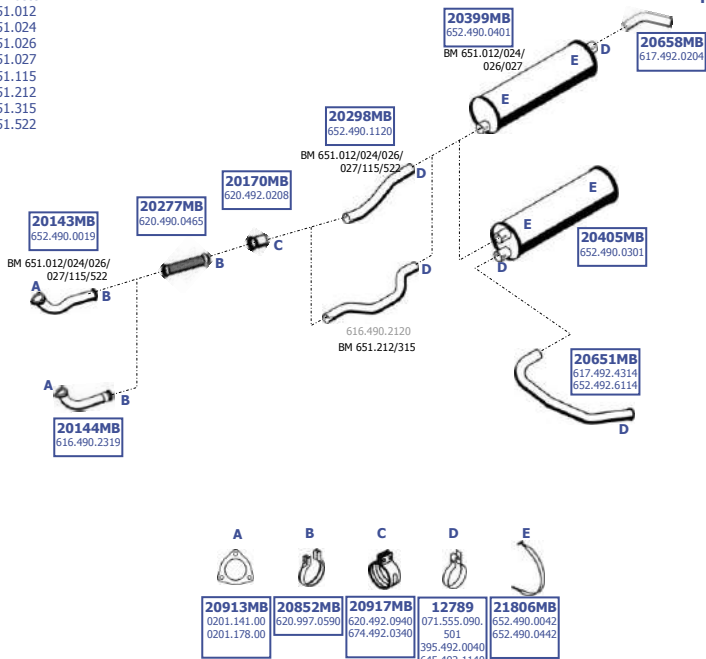

Suitable to:
MERCEDES

12-16 tons

1417/1417 A
WB 3600
1420
WB 4200, 4800, 5200

1420 LS
WB 3600

1417 K/1417 AK
WB 3200

LHD

Baumuster
651.012
651.024
651.026
651.027
651.115
651.212
651.315
651.522