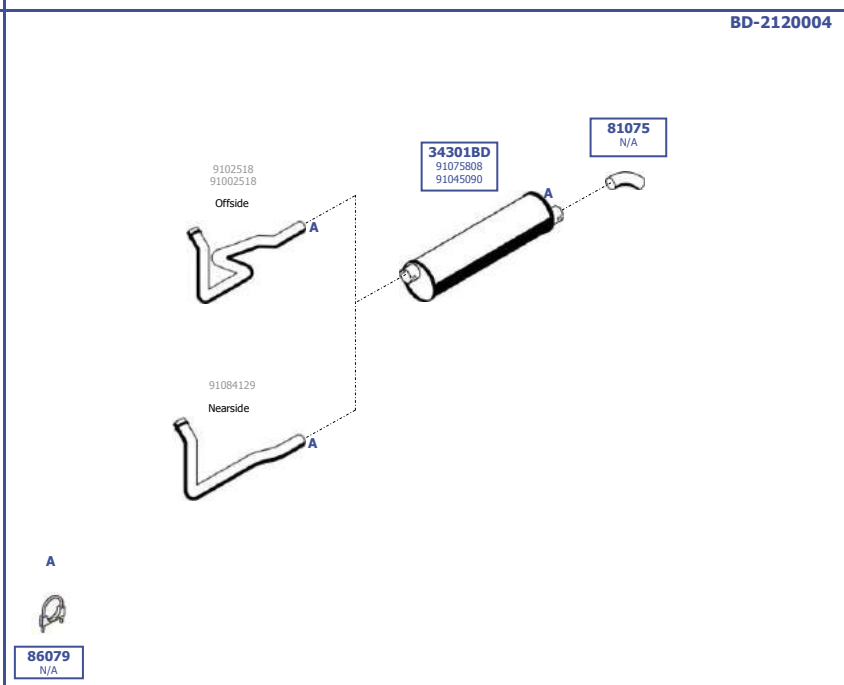

Our spare parts are not the originals but interchangeable with the originals ones. All original equipment manufacturer numbers, pictures and models used in this catalogue are for reference only. Our products bear our trade - mark.