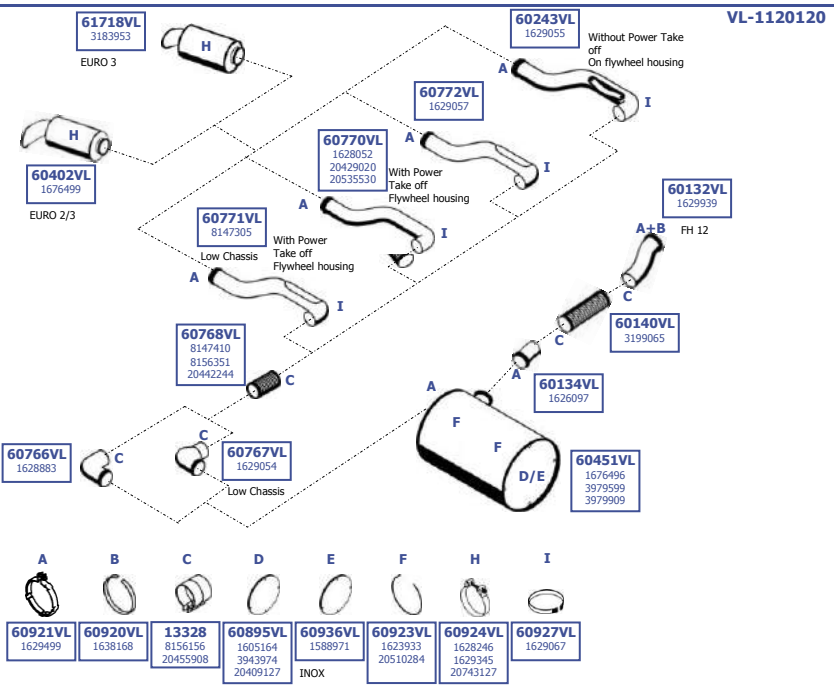

Our spare parts are not the originals but interchangeable with the originals ones. All original equipment manufacturer numbers, pictures and models used in this catalogue are for reference only. Our products bear our trade - mark.