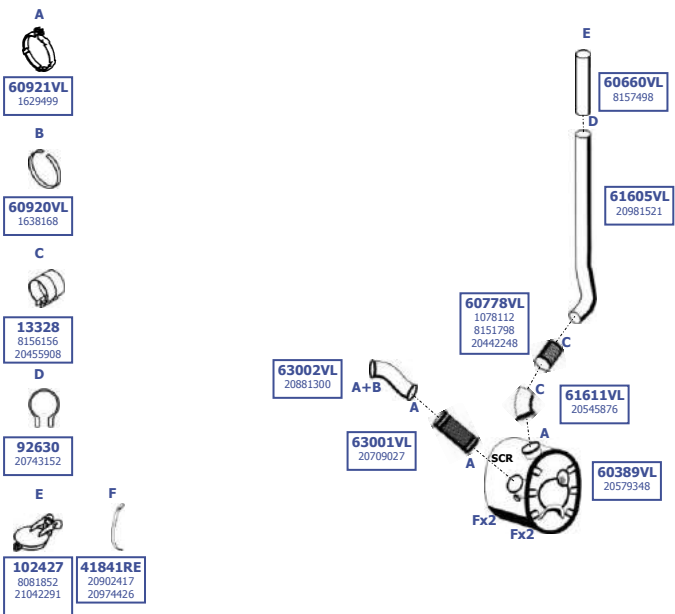

Suitable to:  
**VOLVO**

FM

EURO 4/5

09/2005 –

4X4 6X6

FM 9  
FM 13

Sleeper Cab  
Globetrotter

Eng. D9B  
6 cyl. 9,4 ltr.  
221 KW / 300 HP  
250 KW / 340 HP  
279 KW / 380 HP