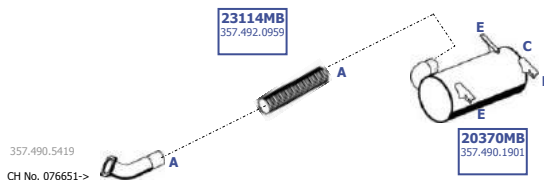

Suitable to:
MERCEDES

CITY BUS

EURO 1

- 1996

4X2

O 405ST
O 407UE
O 408

WB 5875

CH No. 076651 ->

Eng.

RHD

Baumuster
357.004
357.005
357.010
357.011
357.100
357.110
357.120
357.130
357.150
357.160
357.180

MB-2130399