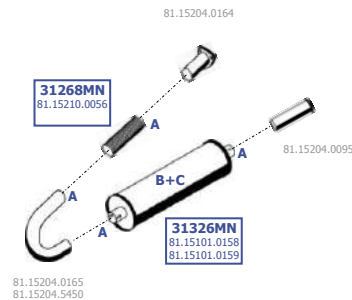

Suitable to:
MAN

469 10/11.XXX

EURO 0

37/1987 -

4X2

Chassis:
469
10.150 HOCL/R
11.150 HOCL/R

Eng. D0826 OH
6 cyl. 7,0 ltr.
110 KW / 150 HP

LHD

MN-1130185

Suitable to:
MAN

469 10/11.XXX

EURO 0

- 15/1990

4X2

Chassis:
469
10.180 HOCL/R
11.180 HOCL/R

Eng. D0826 TOH
6 cyl. 7,0 ltr.
132 KW / 180 HP

LHD / RHD

MN-3130186