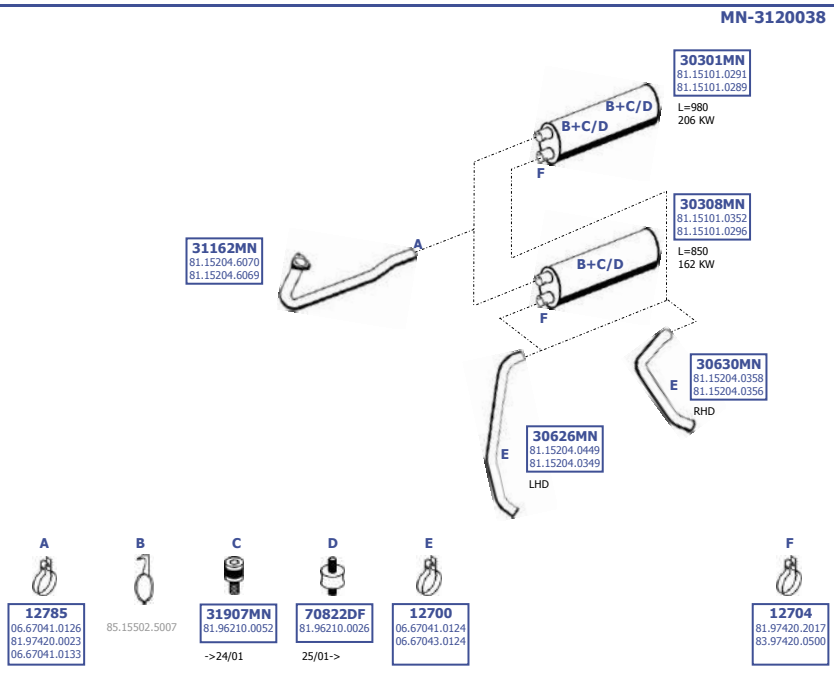

Our spare parts are not the originals but interchangeable with the originals ones. All original equipment manufacturer numbers, pictures and models used in this catalogue are for reference only. Our products bear our trade - mark.