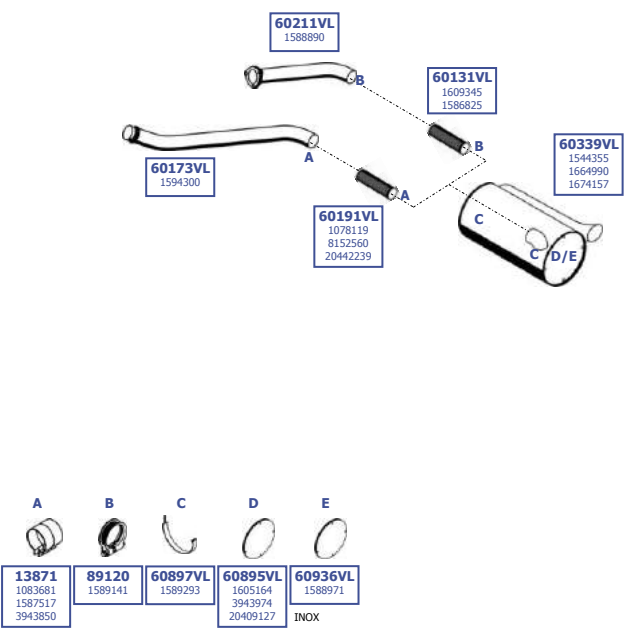

4X2 6X2 6X4

F 10  
CH No. 25001 - 314000  
F 12  
CH No. 34001 - 314000

Eng. TD101  
292 HP

Eng. TD121  
320 HP

**LHD**

VL-1120059

Suitable to:  
**VOLVO**

F 10/F 12