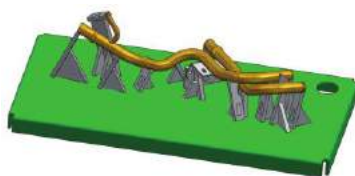

Vanstar company has the highest level of quality management, what is ensured by certificates implemented in accordance with ISO9001: 2008 and ISO14001: 2000. Currently we are preparing the quality system to be certified in accordance with ISO-TS16949. By using the latest, constantly improved technology and obtained certificates, all production processes in Vanstar are constantly monitored and controlled.