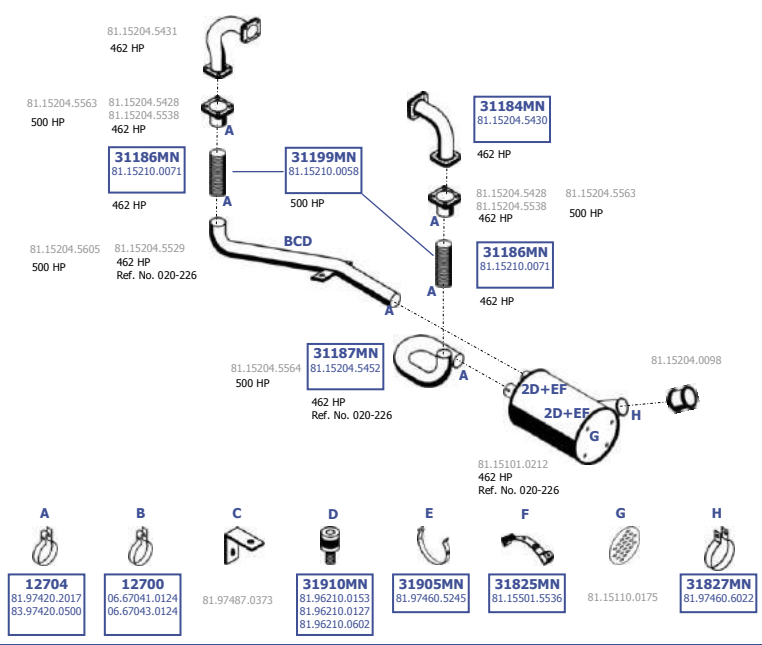

**F90**

EURO 0

6x6  
26/27/32/33t.  
F30 27/89- DFA

6X4  
22/24/25/26t.  
F36 11/91-12/97

Eng. D2840 V10 TURBO  
10 cyl.  
462 HP  
500 HP

**LHD**

MN-1120112

Our spare parts are not the originals but interchangeable with the originals ones. All original equipment manufacturer numbers, pictures and models used in this catalogue are for reference only. Our products bear our trade - mark.