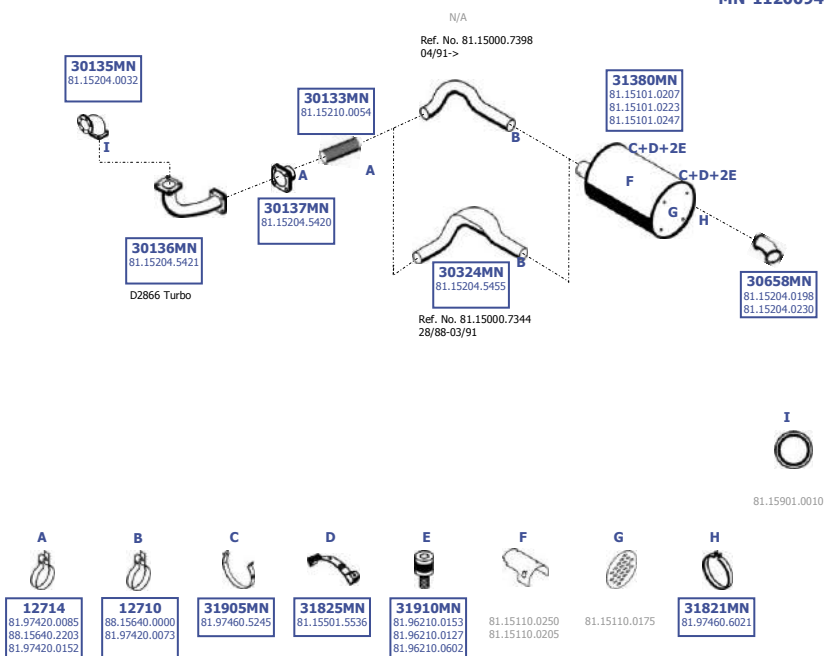

Suitable to:
MAN

F90

EURO 0

4X4 FA

F04 16/19t 28/88-

Eng. D2866 TURBO
6 cyl.

LHD

MN-1120094