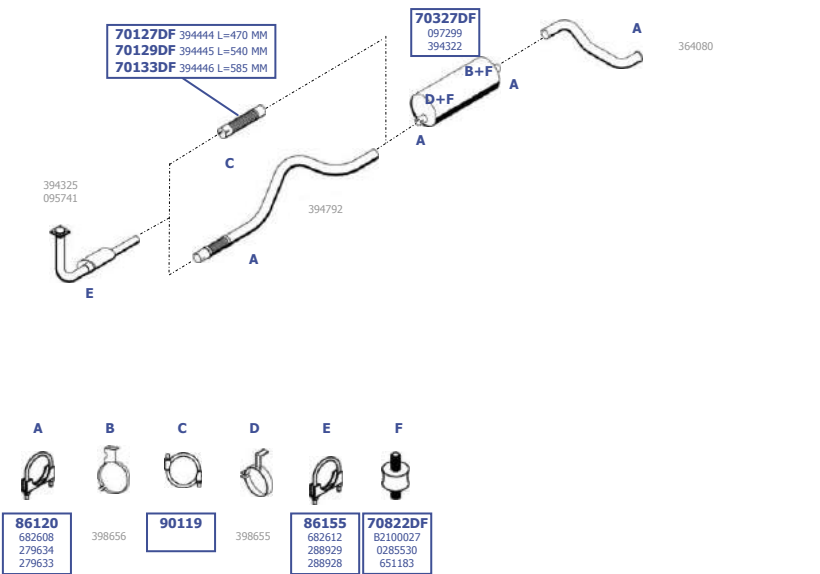

Suitable to:
DAF

2900 Turbo
3200 ATI

LHD

DF-1120003