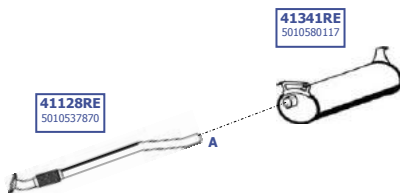

115 KW / 156 HP

**LHD / RHD**

A

**50881IV**

**RE-3110013**

Suitable to:

**RENAULT**

**MASCOTT**