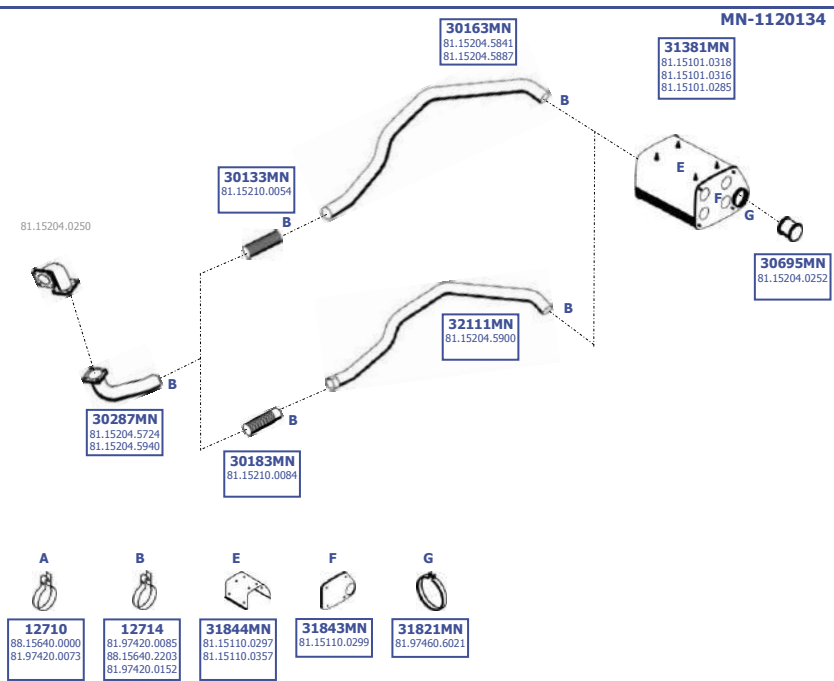

Suitable to:
MAN
F2000
EURO 2/3
1995 - 2003

8X4
T45 35t 16/95-11/03

Eng. D2866 LF
6 cyl.
294 KW / 400 HP

Eng. D2876 LF
6 cyl.
328 KW / 460 HP

LHD

Suitable to:
MAN
F2000
EURO 2/3
1995 - 2005

8X4
T45 35t 16/95-11/03
T46 41t 19/95-07/05

Eng. D2866 LF
6 cyl.
228 KW / 310 HP
265 KW / 360 HP
272 KW / 370 HP
294 KW / 400 HP
301 KW / 409 HP
309 KW / 420 HP

Eng. D2876 LF
6 cyl.
328 KW / 460 HP

RHD