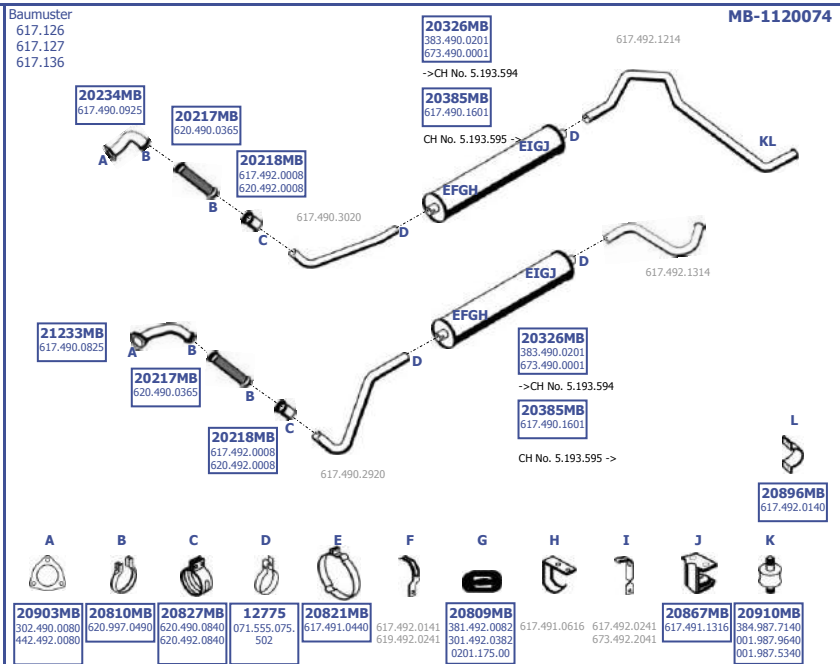

Suitable to:
MERCEDES

12-16 tons

CH No. 4.932.447 ->

1622 K
WB 3600, 3900
1625 K
WB 3600

LHD

Suitable to:
MERCEDES

12-16 tons

CH No. 5.193.595 ->

1417 C
WB 4200, 4800, 5200
1419 C
WB 4200, 4800, 5200
1420
WB 4200, 4800, 5200
1617 C
WB 4200, 4500, 5200, 5900
1619 C
WB 4200, 4500
1620
WB 4200, 4500, 5200, 5500, 5900

LHD