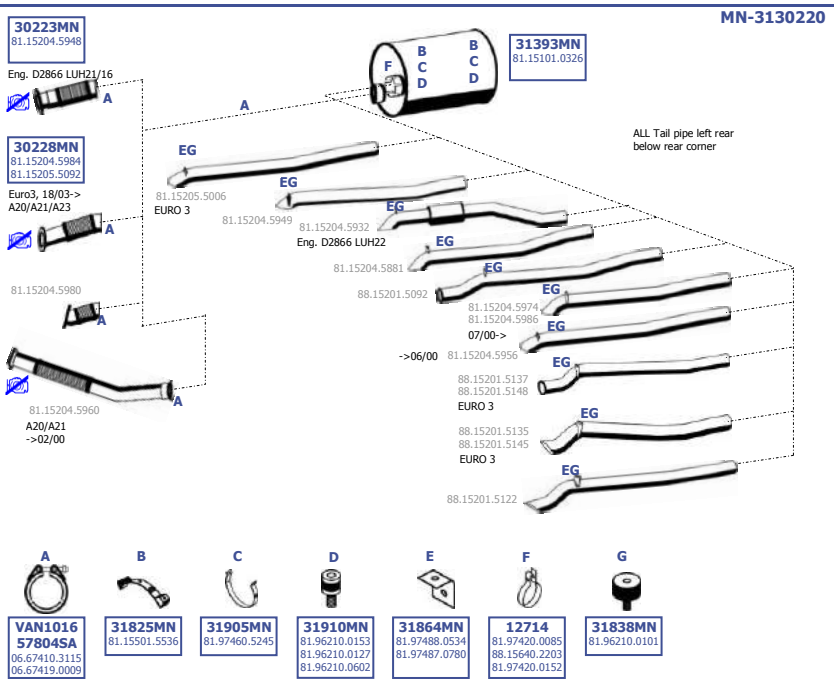

Our spare parts are not the originals but interchangeable with the originals ones. All original equipment manufacturer numbers, pictures and models used in this catalogue are for reference only. Our products bear our trade - mark.