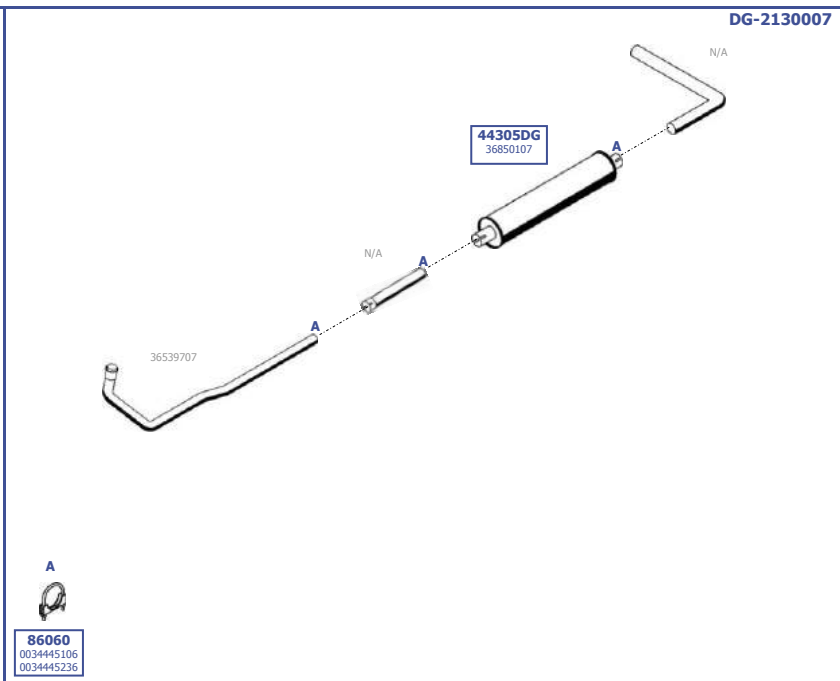

Suitable to:
DODGE

MINIBUS

Mark I
4X2
CH No. 209218 ->
 Manual
Eng. Non turbo
4 cyl.

RHD

Suitable to:
DODGE

MINIBUS

Mark I
4X2
 Manual
Eng.

RHD