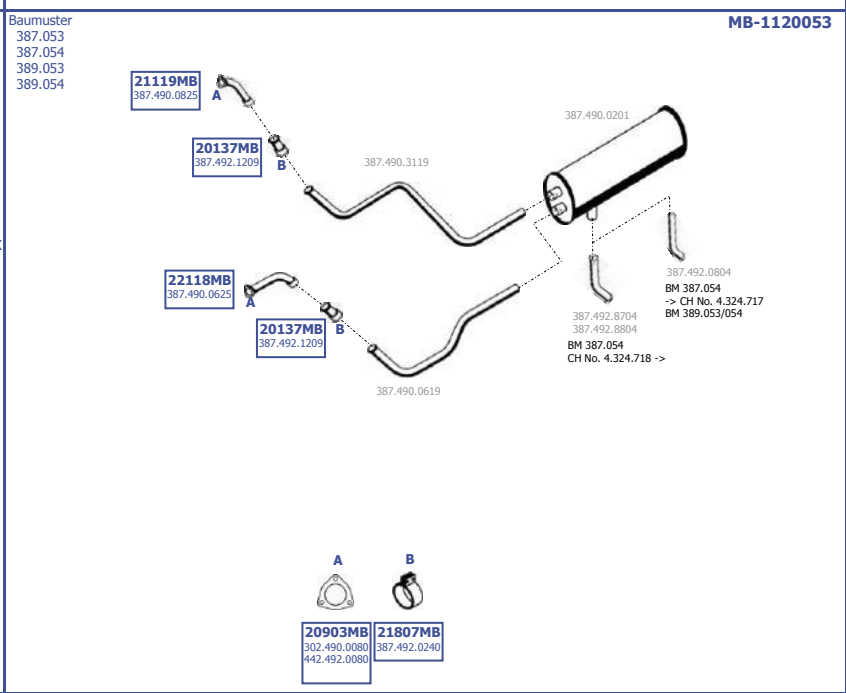

LHD

Suitable to:  
**MERCEDES**

12-16 tons

CH No. 4.119.410 ->

1626K/1632K/1926K/1932K  
WB 3500, 3800

LHD

Our spare parts are not the originals but interchangeable with the originals ones. All original equipment manufacturer numbers, pictures and models used in this catalogue are for reference only. Our products bear our trade - mark.