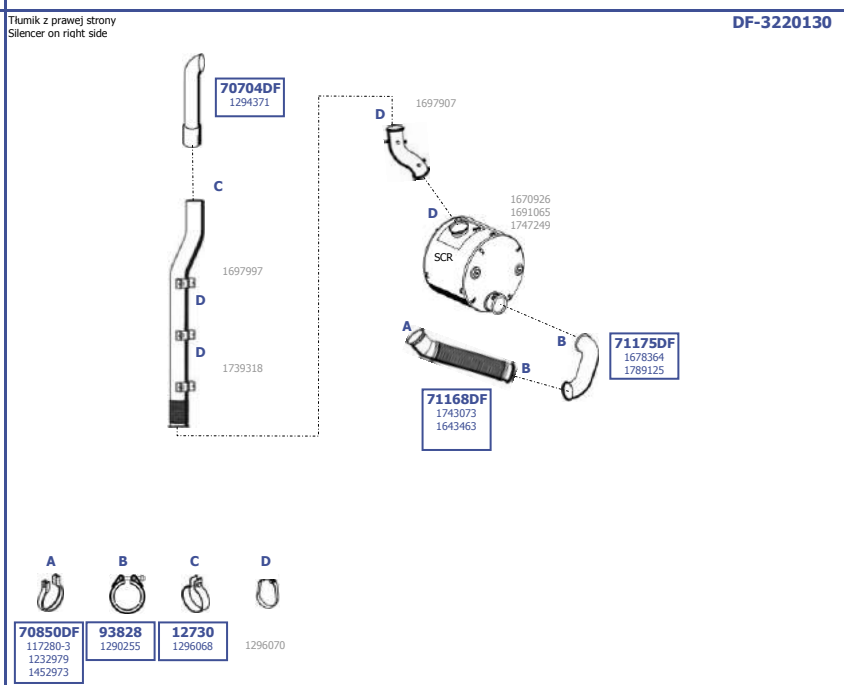

Suitable to:  
**DAF**  
  
XF 105  
  
EURO 4 / 5  
  
10/2005 -  
  
   
  
6X2  
FTP  
FTR  
FTS  
  
Eng.MX 300/ MX 375  
12,9 ltr. 6 cyl.  
300 KW / 408 HP  
375 KW / 510 HP  
  
**LHD / RHD**

Our spare parts are not the originals but interchangeable with the originals ones. All original equipment manufacturer' numbers, pictures and models used in this catalogue are for reference only.  
Our products bear our trade - mark.