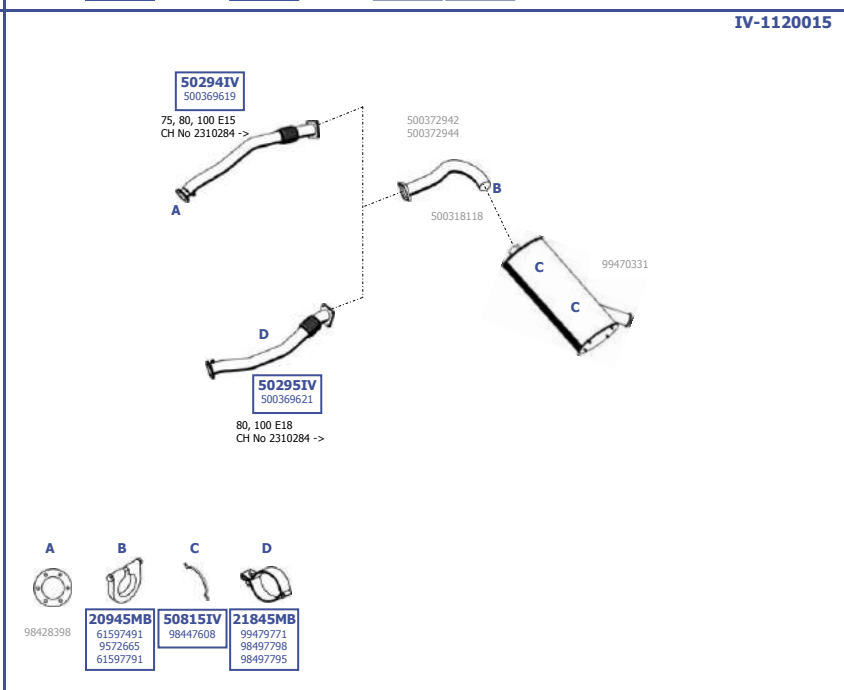

Eng. 8060  
5,9 ltr. 6 cyl.  
105 KW / 143 HP  
130 KW / 177 HP

**LHD**

Our spare parts are not the originals but interchangeable with the originals ones. All original equipment manufacturer numbers, pictures and models used in this catalogue are for reference only. Our products bear our trade - mark.