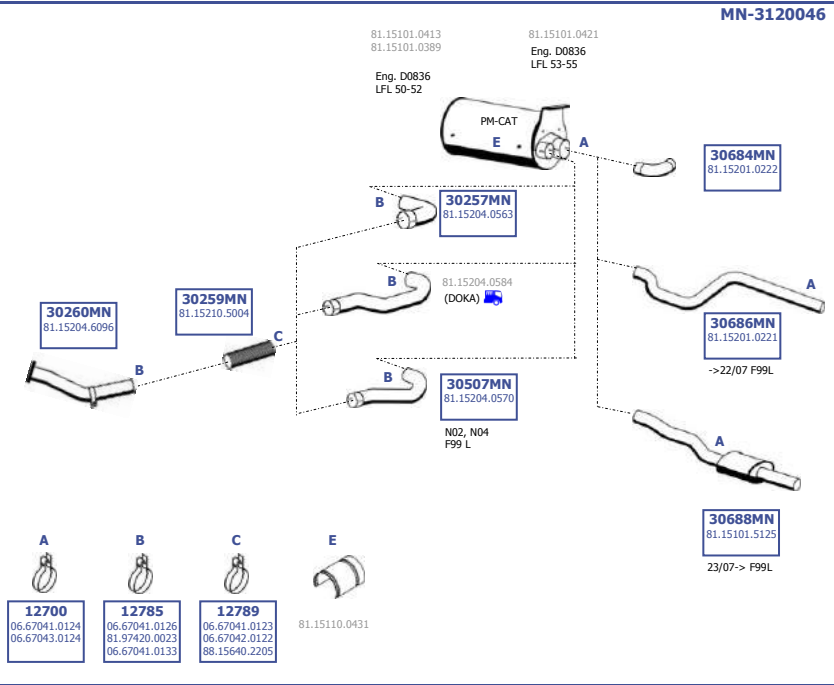

Suitable to:
MAN

TGL

EURO 4

22/2005 -

4X2
N02
N04
N12
N14

Eng. D0836 LFL 50-55
6 cyl. 7,0 ltr.
176 KW / 240 HP
206 KW / 280 HP
240 KW / 330 HP

LHD / RHD