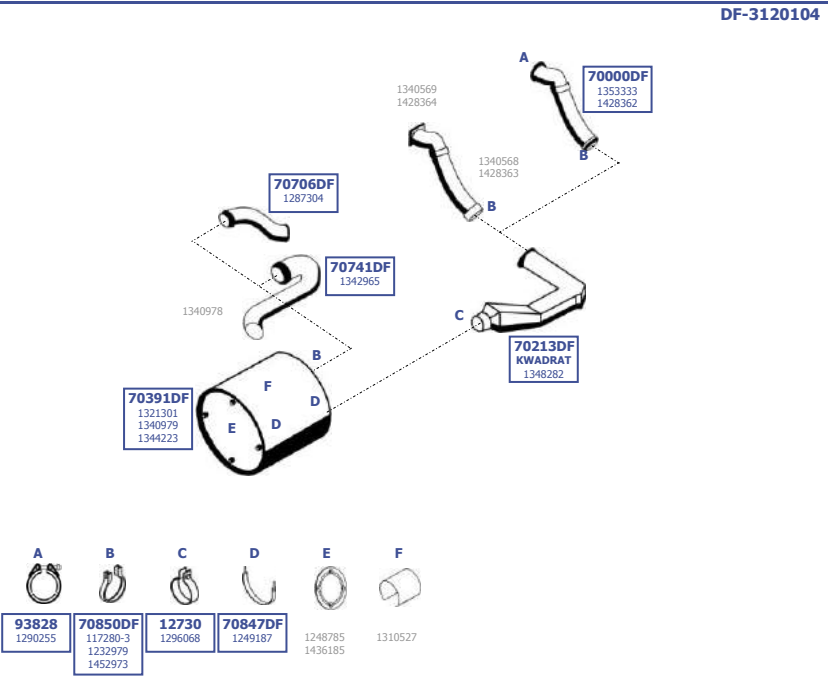

Suitable to:
DAF

95 XF

EURO 2 / 3

1998 - 2001

Eng.
LHD / RHD

DF-3120104