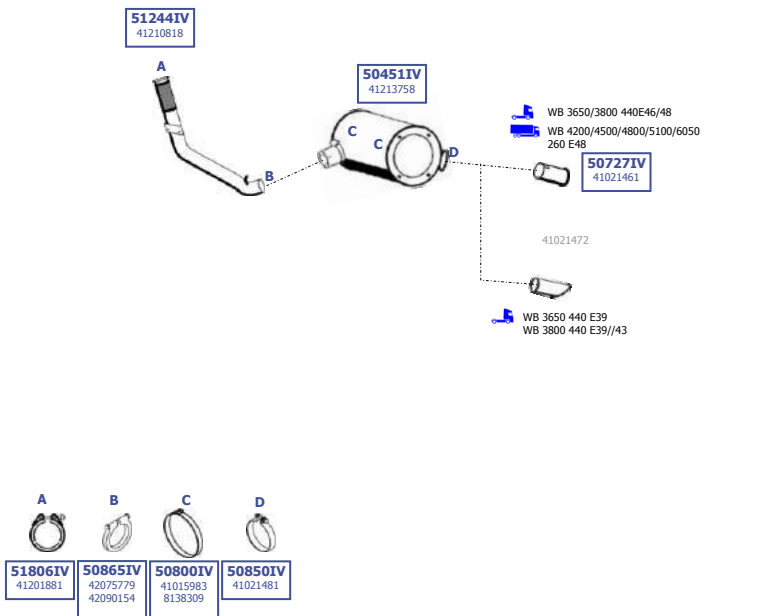

Suitable to:
IVECO

Eurostar Cursor

EURO 2/3
09/1998 - 2005

WB 3650 440E46/48
WB 3800 440E46/48

WB 4200/4500/4800/ 5100/5700/6050 260E48

Eng.

LHD

IV-1120070