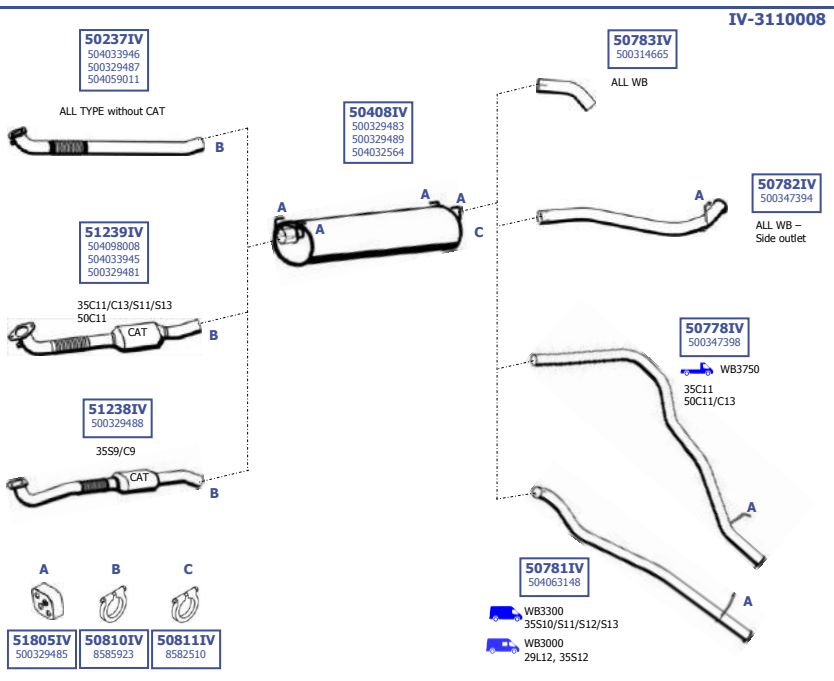

Suitable to:
IVECO

Daily City Truck

EURO 2/3

1999 - 2006

29L10/L12
35S9-S13/S15/C9-13/C15
50C11/13/15
65C13/15

40C13/15
50C11/13/15

Eng.

Wylot z boku / Side outlet

LHD / RHD