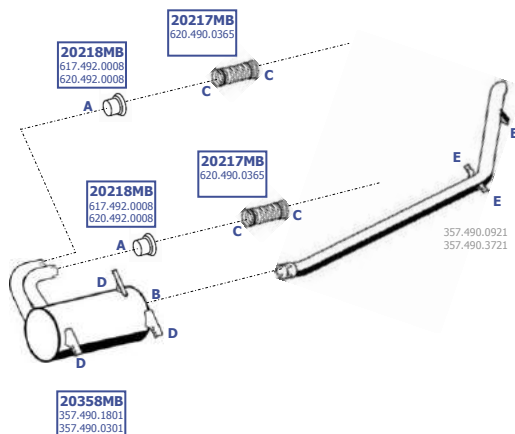

Suitable to:
MERCEDES

CITY BUS

EURO 2

1996 - 2000

4X2

O 405ST

WB 5875

Eng.

RHD

Baumuster
357.001
357.005

MB-2130400