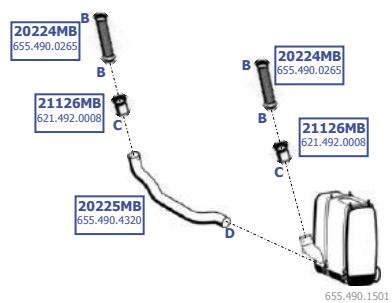

Suitable to:
MERCEDES
SK 17-35 tons
1988 –
CH No. 5.439.562 ->

1735
WB 4800, 5200
1748/1850/2435/2544
WB 4800
1838
WB 3500, 3800, 4500, 4800,
5200, 5500
1844
WB 3500, 3800, 4500, 4800,
5200
2538
WB 4500, 5200
 1735 S/1748 S/1850 S
WB 3500, 3800
1838 S
WB 3800

SPECIAL SYSTEM
Exhaust mounted
outside chassis frame

LHD

Baumuster
655.035
655.086
655.087
655.093
655.096
655.132
655.133
655.138
655.182
655.183
655.190
655.191
655.192
655.193

SA
26782/03
26782/25

MB-1120268