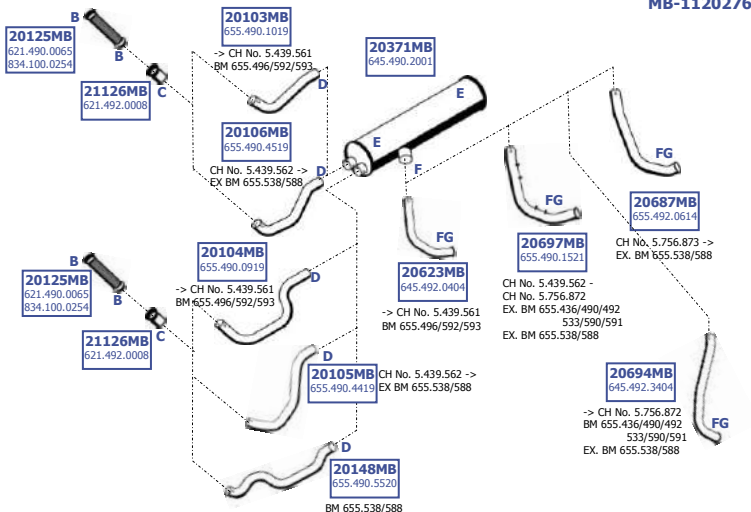

Suitable to:
MERCEDES

SK 17-35 tons

1988 -

CH No. 5.439.562 ->
(BM 655.434/484/486/494/
532/582/583)

1748 L/1850 L/2550 L/2650 L

WB 4100, 4800
1838 L/1844 L/2538 L
WB 4100, 4800, 5200

1838 LS
WB 3500, 3600, 3800
1844 LS
WB 3500, 3800
2544 LS
WB 3800

LHD

Baumuster
655.434
655.436
655.437
655.484
655.486
655.487
655.490
655.492
655.494
655.532
655.533
655.538
655.582
655.583
655.588
655.590
655.591