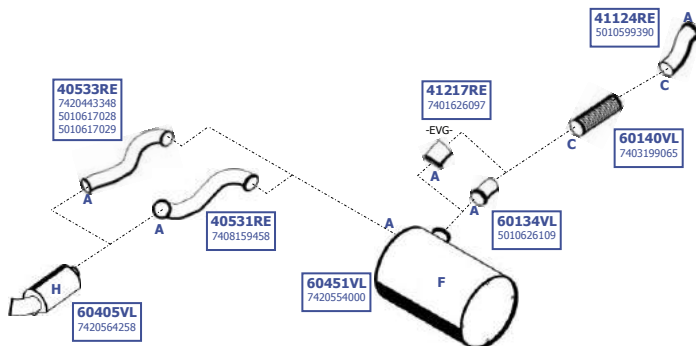

Suitable to:

RENAULT

PREMIUM

EURO 3

10/2005 - 2006

4X2 6X2

Fab. No. 27JC/TC/RC/SC

370.18/26

410.18/24/25/26

450.18/24/25/26

Eng. DXi 11

10,8 ltr.

272 KW / 370 HP

302 KW / 410 HP

331 KW / 450 HP

LHD / RHD

RE-3120073