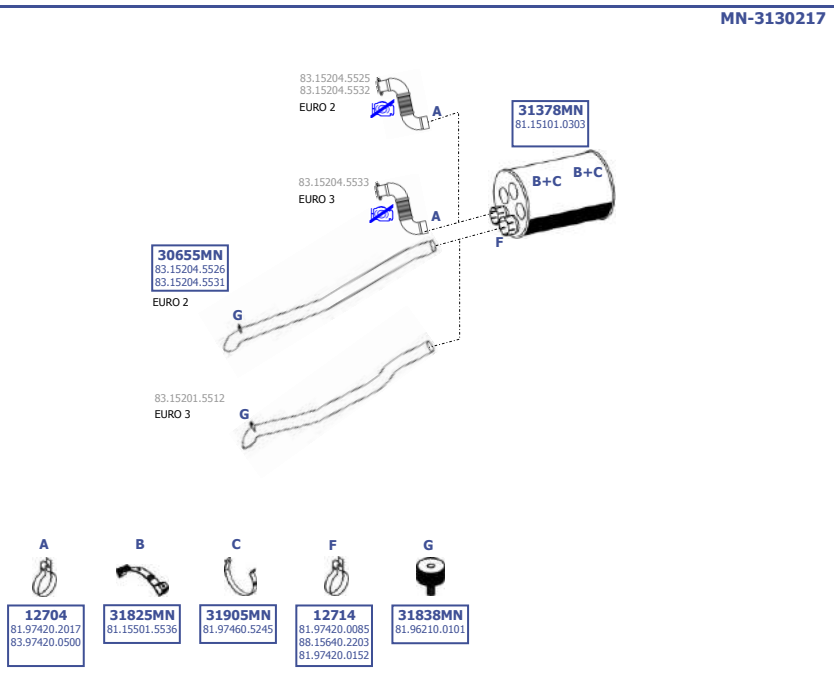

Suitable to:
MAN

LION'S CLASSIC G

EURO 2/3

23/2000 -

6X2

A75

Eng. D2866 LUH23/24/25,
27-30,34/37, 50-52
6 cyl. 12,0 ltr.
191 KW / 260 HP
228 KW / 310 HP
265 KW / 360 HP
301 KW / 410 HP

Eng. D2866
LUH20/21/22/26
6 cyl. 12,0 ltr.
191 KW / 260 HP
228 KW / 310 HP
257 KW / 350 HP

LHD / RHD

Suitable to:
MAN

LION'S CITY

EURO 2

13/1996 -

4X2

Chassis:
A20 NU.XX3 13/96-
A22 NL.XX3 22/96-

Eng. D0826/36 LUH
6 cyl. 7,0 ltr.
157 KW / 213 HP
162 KW / 220 HP
169 KW / 230 HP
177 KW / 240 HP
198 KW / 270 HP
206 KW / 280 HP

LHD / RHD