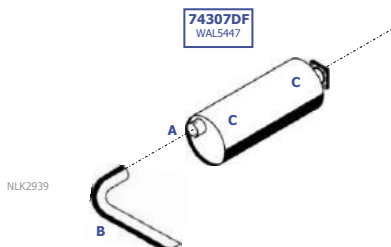

A 	B 	C
86092 682603 171327 645358	12789 520368	HLK3765

Our spare parts are not the originals but interchangeable with the originals ones. All original equipment manufacturer numbers, pictures and models used in this catalogue are for reference only. Our products bear our trade - mark.