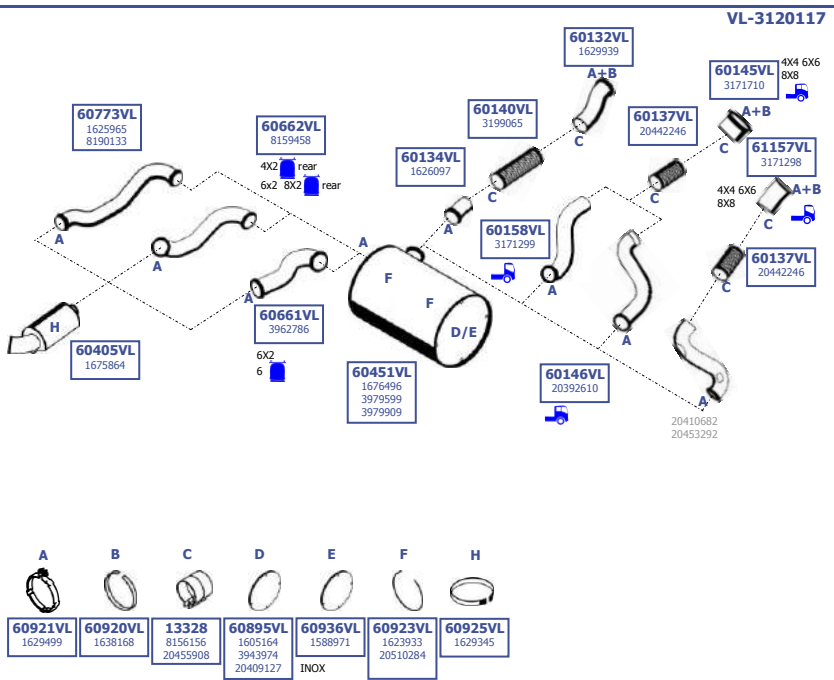

Suitable to:
VOLVO

FM

EURO 2/3

08/1998 – 09/2001

FM 12

Eng. D12C
12,1 ltr.
250 KW / 340 HP
279 KW / 379 HP
309 KW / 420 HP

LHD / RHD
Wylot z tyłu / Rear outlet

Suitable to:
VOLVO

FM

EURO 2/3

08/1998 – 09/2001

4x2 4x4 6x2 6x4 6x6 8x8

FM 12

Eng. D12C
12,1 ltr.
250 KW / 340 HP
279 KW / 379 HP
309 KW / 420 HP

LHD / RHD