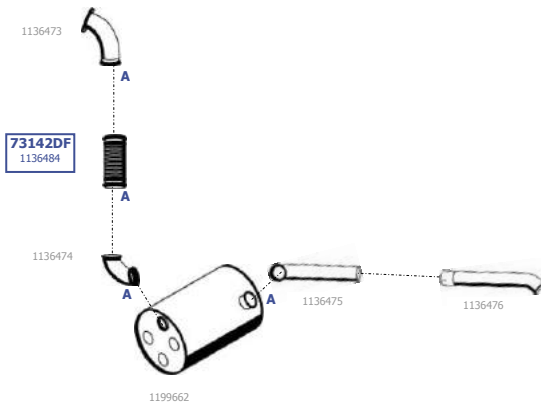

Suitable to:
DAF

DB250 RS

EURO 2
1996 - 2000

4X2

Eng. RS 200
8,7 ltr. 6 cyl.
200 KW / 272 HP

RHD

DF-2130131