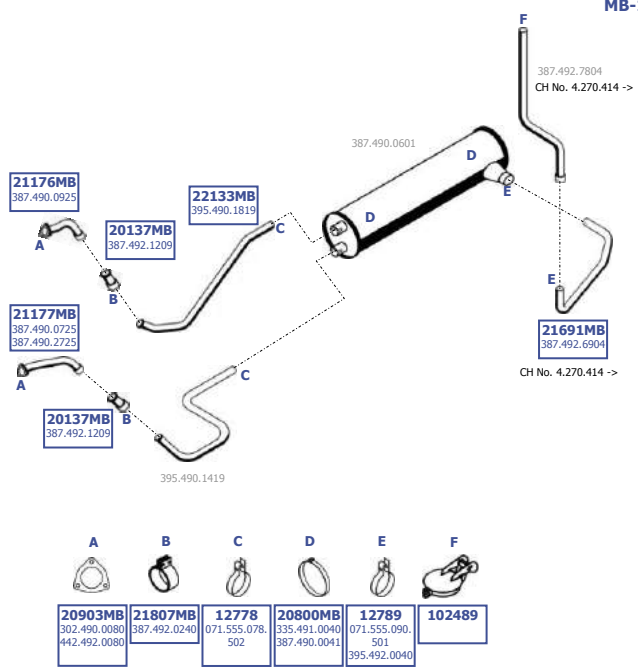

Suitable to:  
**MERCEDES**

Baumuster  
395.372

**MB-1220180**

19-33 tons

2626  
2632  
3332

LHD

Suitable to:  
**MERCEDES**

Baumuster  
389.115  
389.116  
389.125