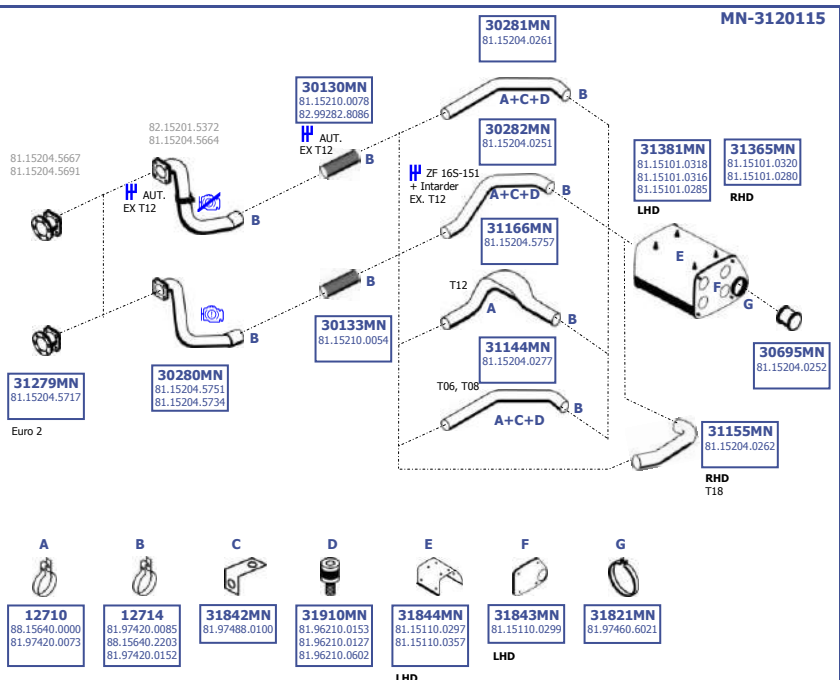

Suitable to:
MAN
F2000
EURO 1/2
1994 - 2000

6X2/4 6X6
T06 24,26,27t 20/94-01/00
T08 24,26-28t 30/94-01/00
T09 26,27t 27/94-01/00
T10 26,27t 07/95-01/00
T12 26,27,28t 36/94-01/00
T18 26,27,28t 33/94-01/00

Eng. D2865 LF
5 cyl.
198 KW / 269 HP
213 KW / 290 HP
235 KW / 320 HP
250 KW / 340 HP

LHD / RHD

Suitable to:
MAN
F2000
EURO 1/2
1994 - 2000

4X2 6X2/2
T07 24,26,27t 14/94-01/00
T20 19t 01/96-01/00

Eng. D2865 LF
5 cyl.
213 KW / 290 HP
235 KW / 320 HP
250 KW / 340 HP

LHD / RHD