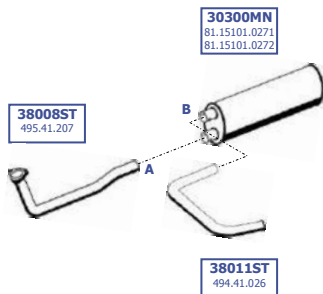

Suitable to:
STAR

8-125

EURO 2

1998 - 2000

4X2

Eng. MAN D0824 FL
4 cyl. 4,6 ltr.
92 KW / 125 HP

LHD

ST-1120021