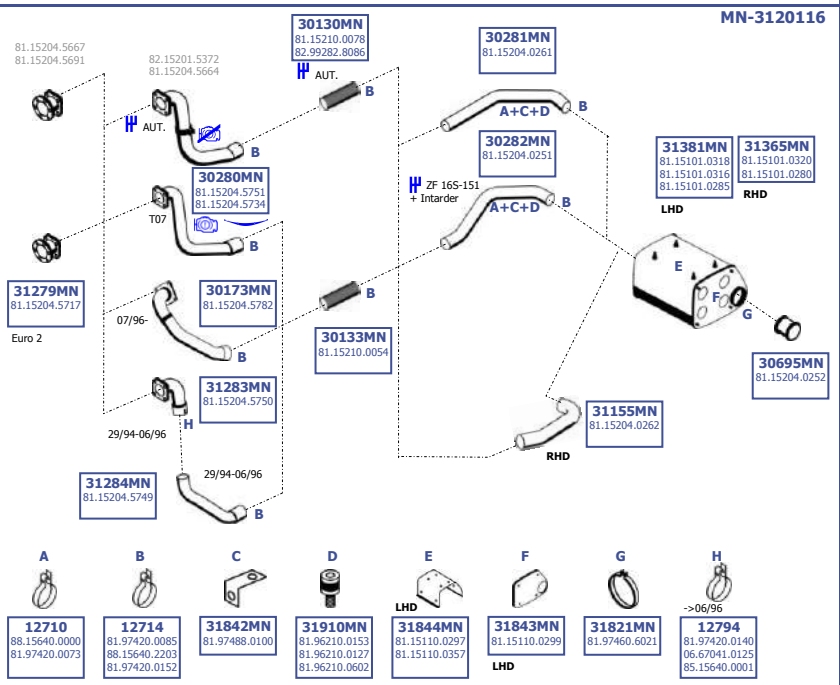

Eng. D2865 LF  
5 cyl.  
213 KW / 290 HP  
235 KW / 320 HP  
250 KW / 340 HP

**LHD / RHD**

Our spare parts are not the originals but interchangeable with the originals ones. All original equipment manufacturer numbers, pictures and models used in this catalogue are for reference only.  
Our products bear our trade - mark.