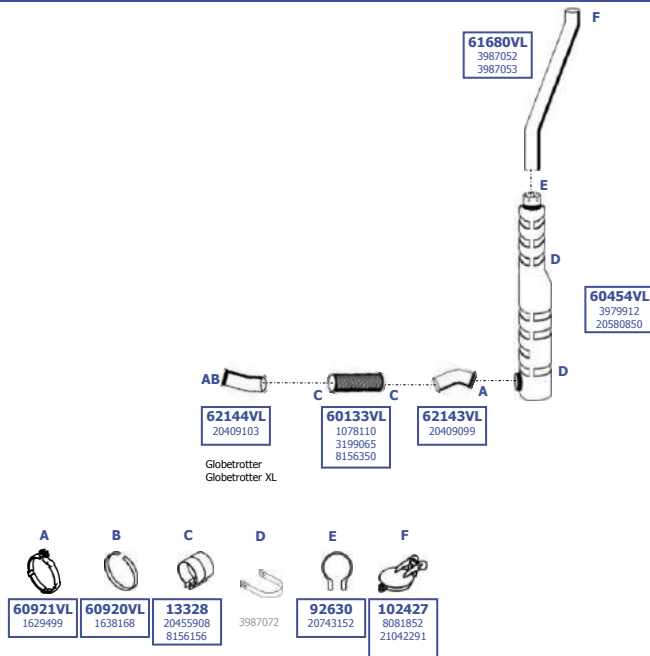

**LHD / RHD**

VL-3220126

Suitable to:  
**VOLVO**

FM

EURO 4/5

09/2005 –

4X2 6X2 6X2/2 6X2/4  
6X4 8X2 8X4

FM 9  
FM 11  
FM 13