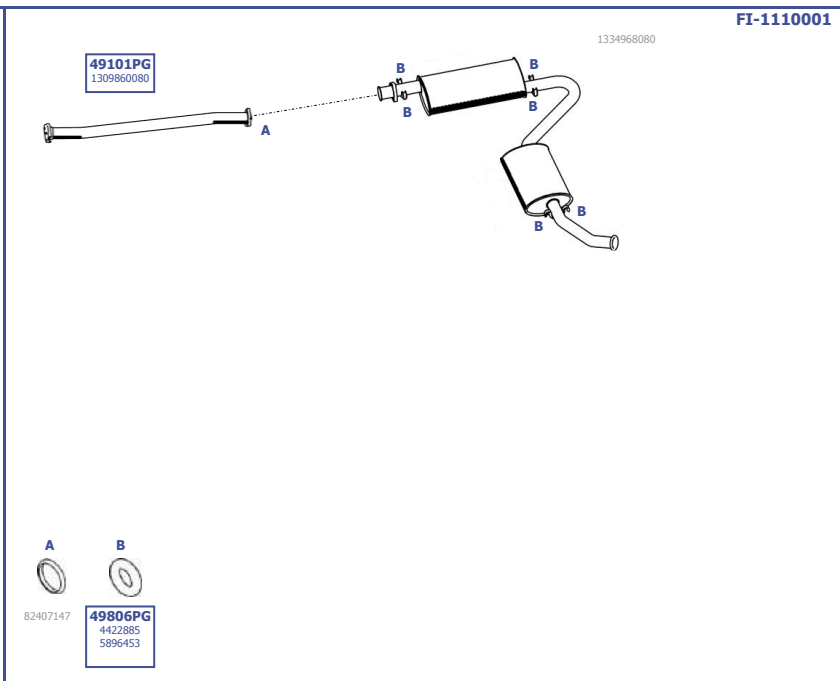

Suitable to:
FIAT

DUCATO

EURO 2
/94 - /01
M2 1930TD
Eng. 1.9 TD

M5 2500TD
M6 2500TD EGR
Eng. 2,5 TD

LHD

Suitable to:
FIAT

DUCATO

EURO 2
/94 - /01
M8 2800TD
M10 2800 ASP
Eng. 2.8 TD

LHD