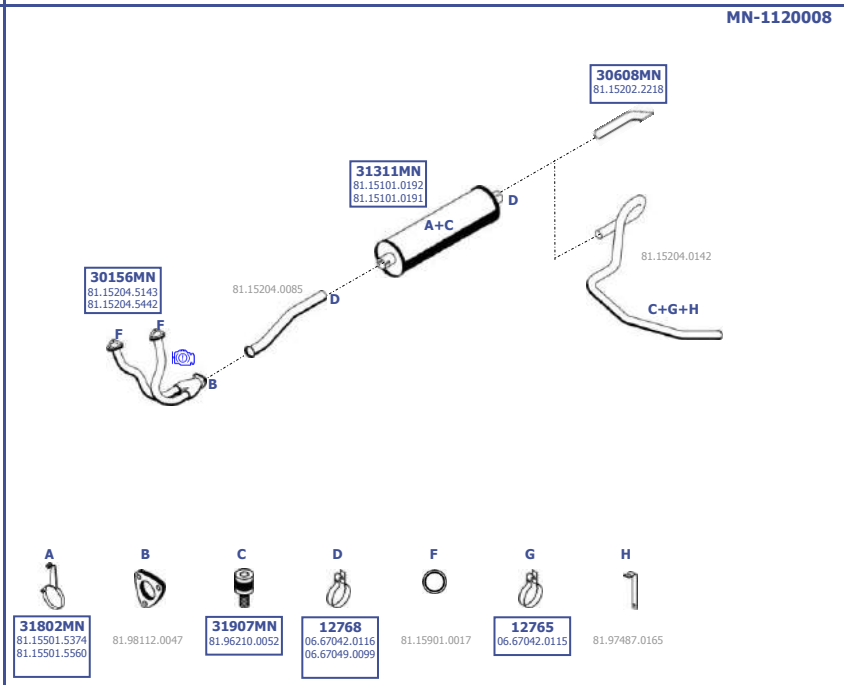

Our spare parts are not the originals but interchangeable with the originals ones. All original equipment manufacturer numbers, pictures and models used in this catalogue are for reference only. Our products bear our trade - mark.