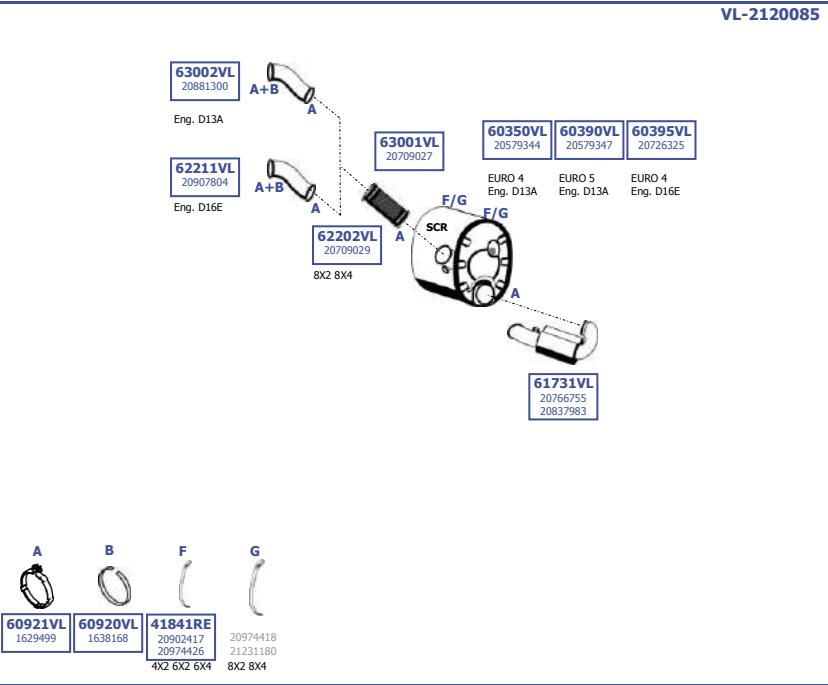

Our spare parts are not the originals but interchangeable with the originals ones. All original equipment manufacturer numbers, pictures and models used in this catalogue are for reference only. Our products bear our trade - mark.