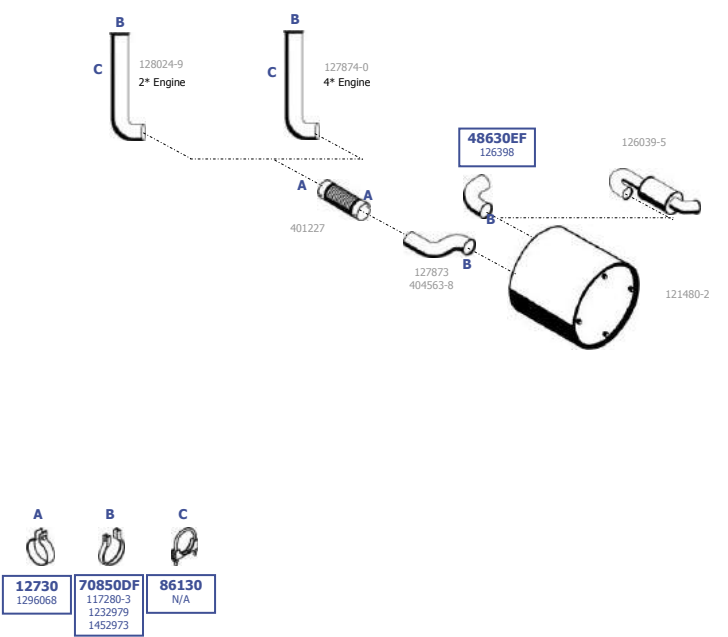

Our spare parts are not the originals but interchangeable with the originals ones. All original equipment manufacturer numbers, pictures and models used in this catalogue are for reference only. Our products bear our trade - mark.