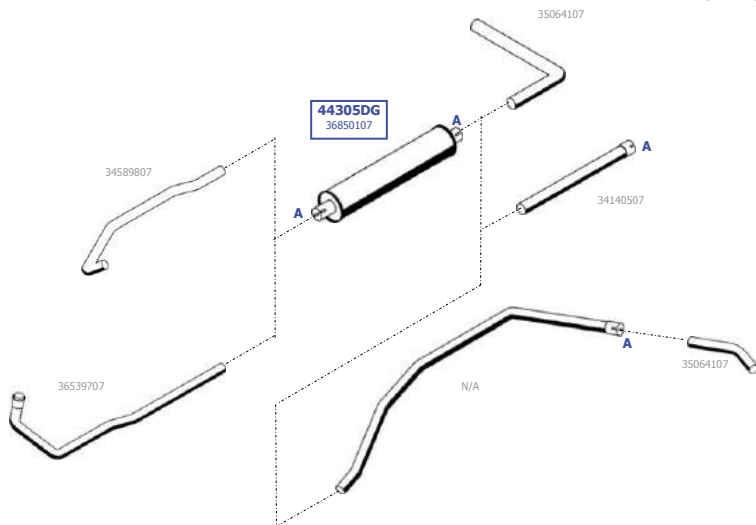

Suitable to:
DODGE

50 Series

1983 - 1987

Eng. PERKINS
4.236
6.427
DIESEL

RHD

DG-2120002