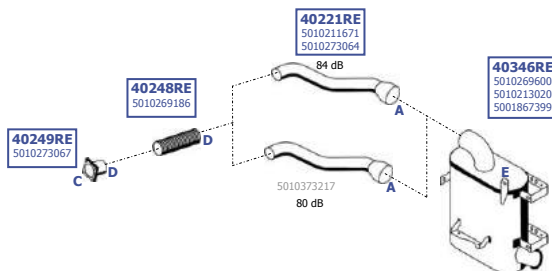

RE-1120095

**MAGNUM**

EURO 2

1995 - 1996

AE420 TI

Eng. MIDR  
6 cyl. 12,0 ltr  
420 HP

LHD

Suitable to: