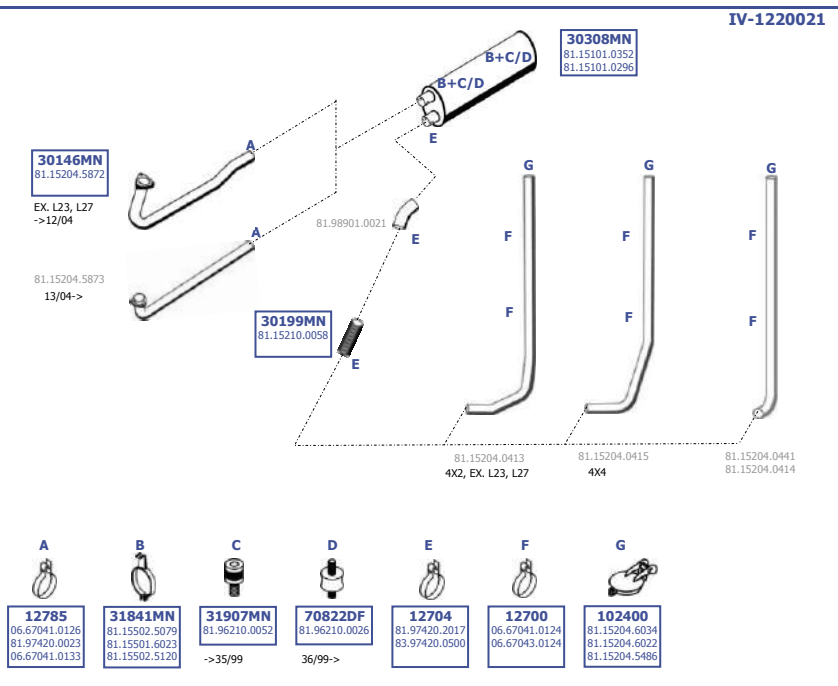

4X4

L23 8-9t 24/94-35/01  
L27 10t 24/94-

Eng. D0826 LFL  
6 cyl. 6,9 ltr.  
162 KW / 220 HP

**LHD**

Suitable to:  
**MAN**

**L2000**

EURO 2/3

1994 - 2001