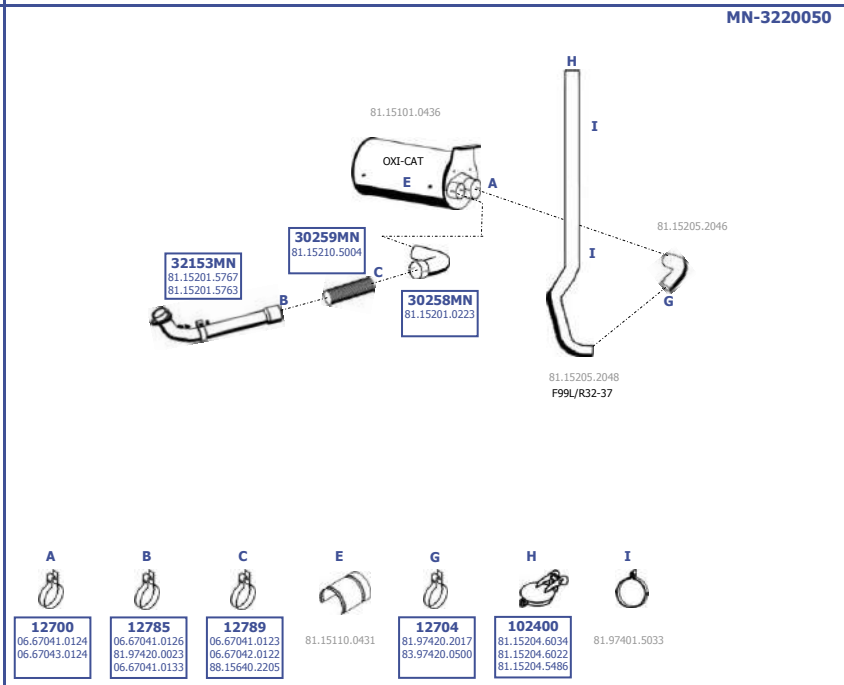

Suitable to:
MAN

TGL

EURO 5

13/2008 -

4X2
N03
N05
N13
N15

Eng. D0834 LFL 63-65
4 cyl. 4,5 ltr.
110 KW / 150 HP
132 KW / 180 HP
162 KW / 220 HP

LHD / RHD