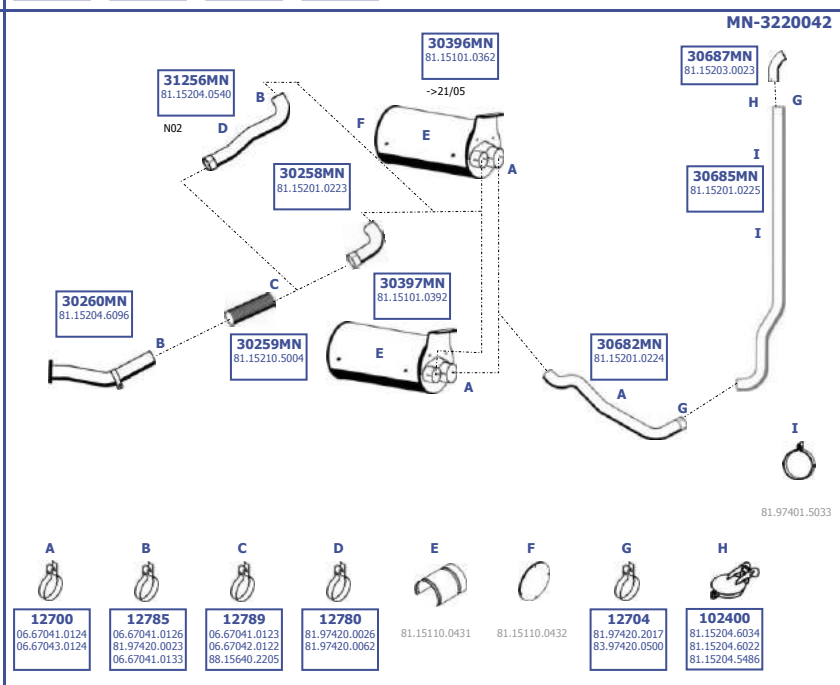

Suitable to:
MAN

TGL

EURO 3

01/2004 - 2006

4X2
N02 8t 19/04-
N04 12t 19/04-
N12 8t 19/04-
N14 12t 01/04-

Eng. D0836 LFL
6 cyl. 6,9 ltr
176 KW / 240 HP
184 KW / 250 HP

LHD / RHD