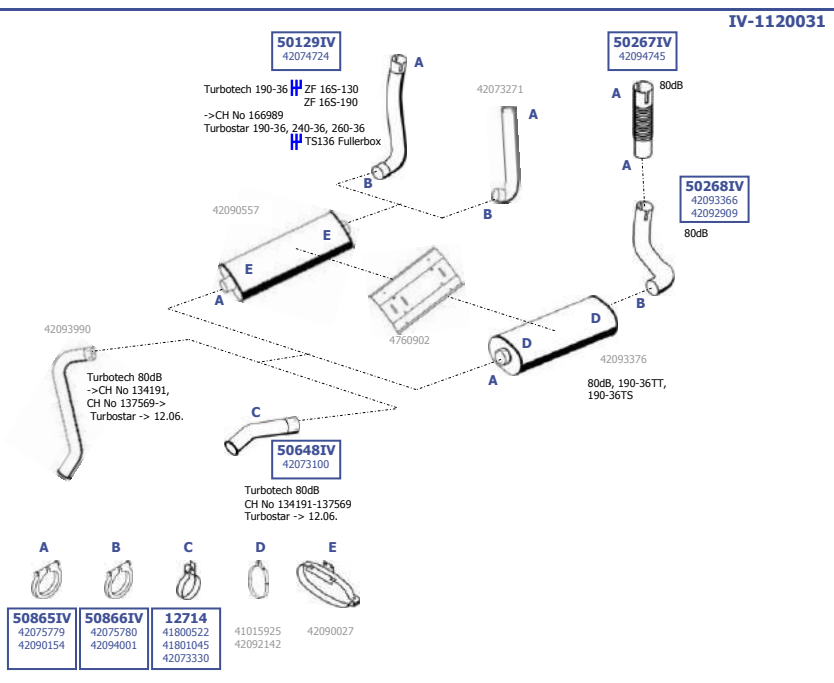

Suitable to:
IVECO

Turbotech
Turbostar

Turbotech
190-30
190-36
220-36
240-36

Turbostar
190-36
240-36
260-36

Eng.

Suitable to:
IVECO

Turbostar

190-38
190-42
220-38
240-38

Eng.