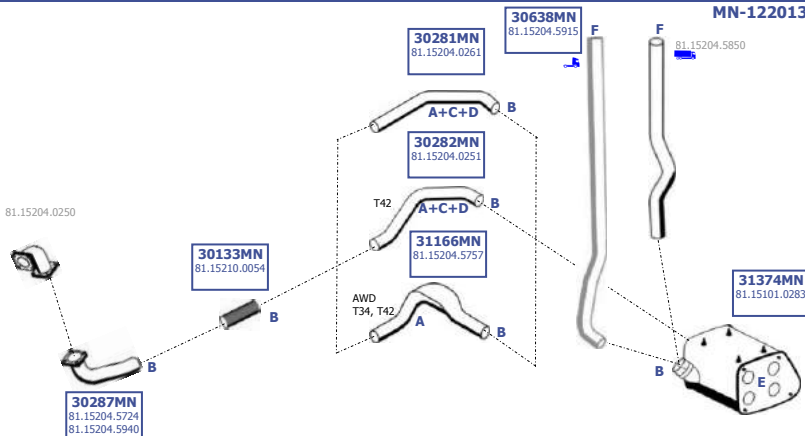

Suitable to:
MAN
F2000
EURO 2/3
1994 - 2005

T35 23t 14/94-09/04
T36 26t 21/94-07/05

Eng. D2866 LF
6 cyl. 12 ltr.
Eng. D2876 LF
6 cyl. 12 ltr.

LHD

MN-1220131