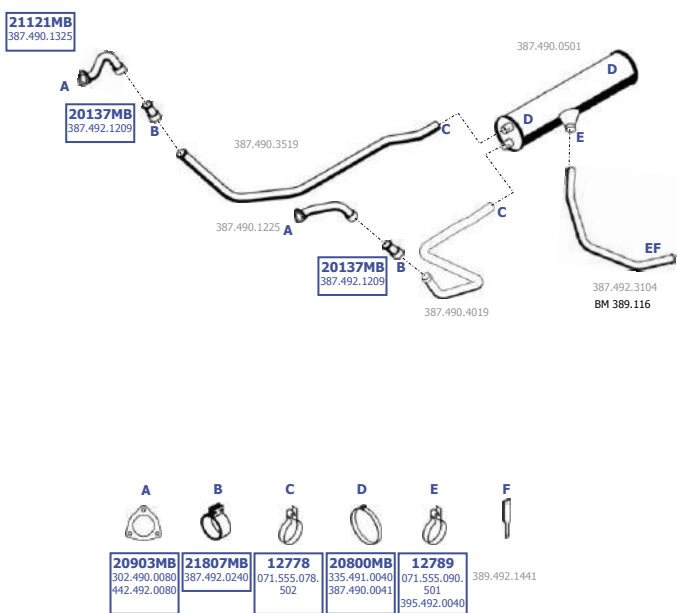

Our spare parts are not the originals but interchangeable with the originals ones. All original equipment manufacturer numbers, pictures and models used in this catalogue are for reference only. Our products bear our trade - mark.