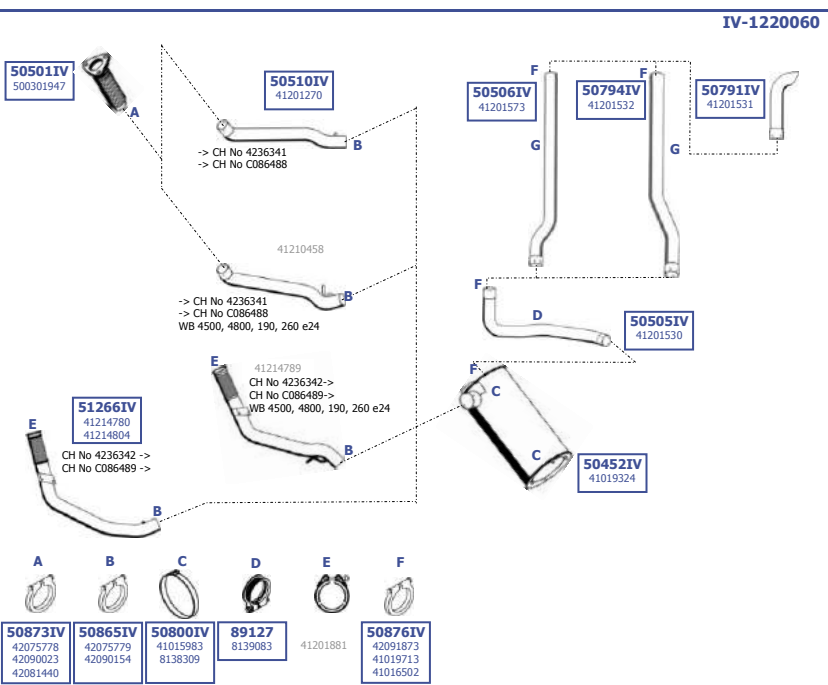

Our spare parts are not the originals but interchangeable with the originals ones. All original equipment manufacturer numbers, pictures and models used in this catalogue are for reference only. Our products bear our trade - mark.