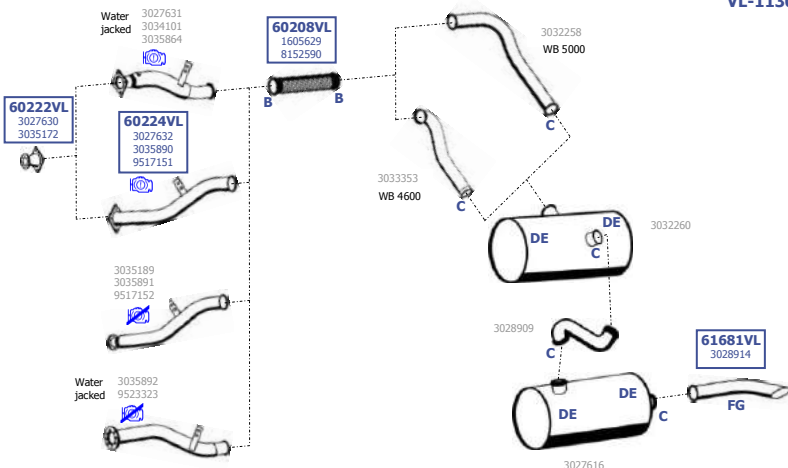

13289	90094	60873VL 1137988	60950VL 6850149 477130800 70305823

Suitable to:
VOLVO

B9 M
B10 M

1983 -

4X2

WB 4600, 5000
CH No 20001 - 39999

Eng.

LHD

VL-1130148