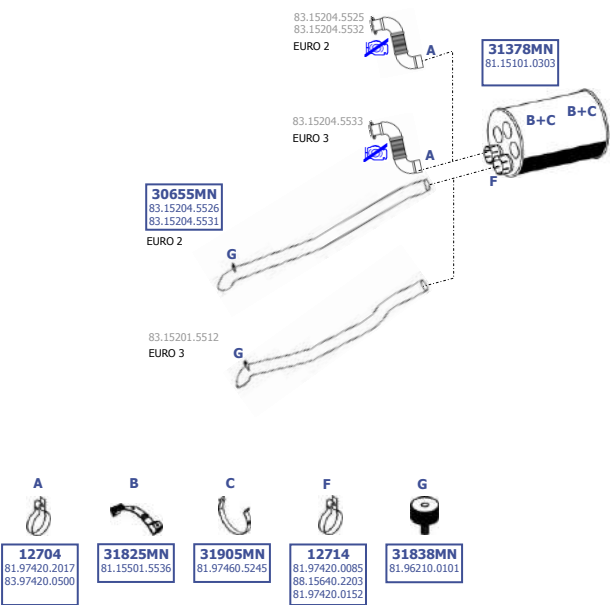

Suitable to:
MAN

**LION'S CLASSIC
UE**

EURO 2/3

18/1999 -

4X2

A72

Eng. D2866 LUH
6 cyl. 12,0 ltr.
191 KW / 260 HP
228 KW / 310 HP
265 KW / 360 HP
301 KW / 410 HP

LHD / RHD

MN-3130215

Suitable to:
MAN

**LION'S CLASSIC
UE**

EURO 3

18/1999 -

4X2

A72
A74

Eng. D0826
LOH15/17/18/19
6 cyl. 7,0 ltr.
162 KW / 220 HP
191 KW / 260 HP

Eng. D0836
LOH01/02/03/04
6 cyl. 7,0 ltr.
162 KW / 220 HP
206 KW / 280 HP

LHD / RHD

MN-3130216