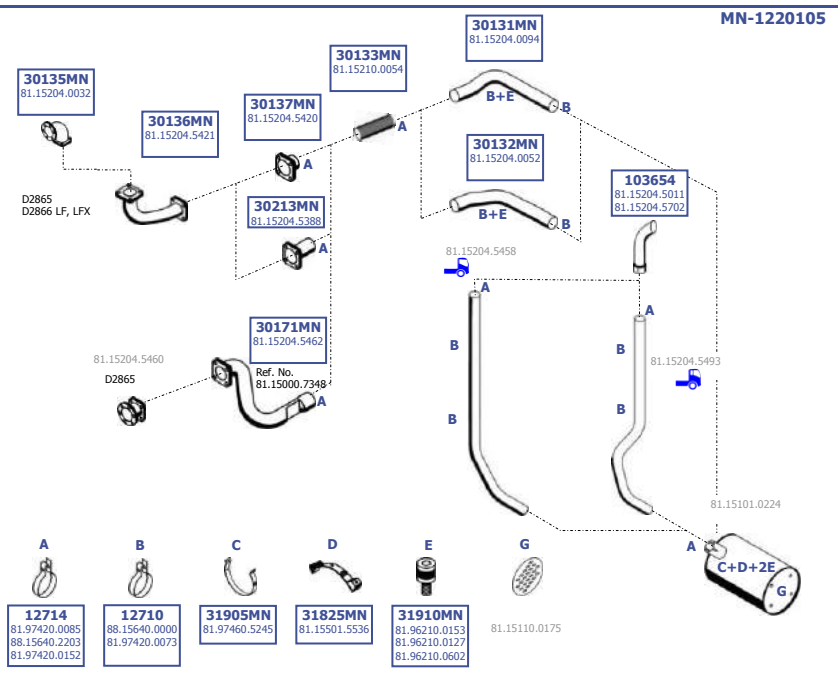

Suitable to:
MAN

F90

EURO 0

16/19 t
F01 F
F02 FL
F03 FLL
F04 FA

22/24/25/26 t
F05 FNL
F06 FNLL
F07 FVL
F08 DF
F16 VFDFL

22/24-25/32/33 t
F09 FVL

26/27/28/30/32/33 t
F10 DFA

26 t
F18 FNL
F19 FNLL

Eng. D2865 LF/LF02-06
5 cyl.

Eng. D2866 LFX Turbo
6 cyl.

LHD