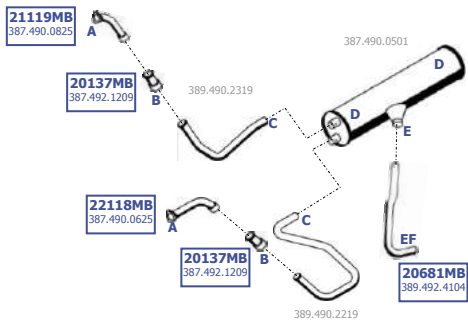

Suitable to:
MERCEDES

12-16 tons

CH No. 4.324.732 ->

**1626 S/1632 S/1626LS/
1632LS**
WB 3200

LHD

Baumuster
387.022
387.222

MB-1120051