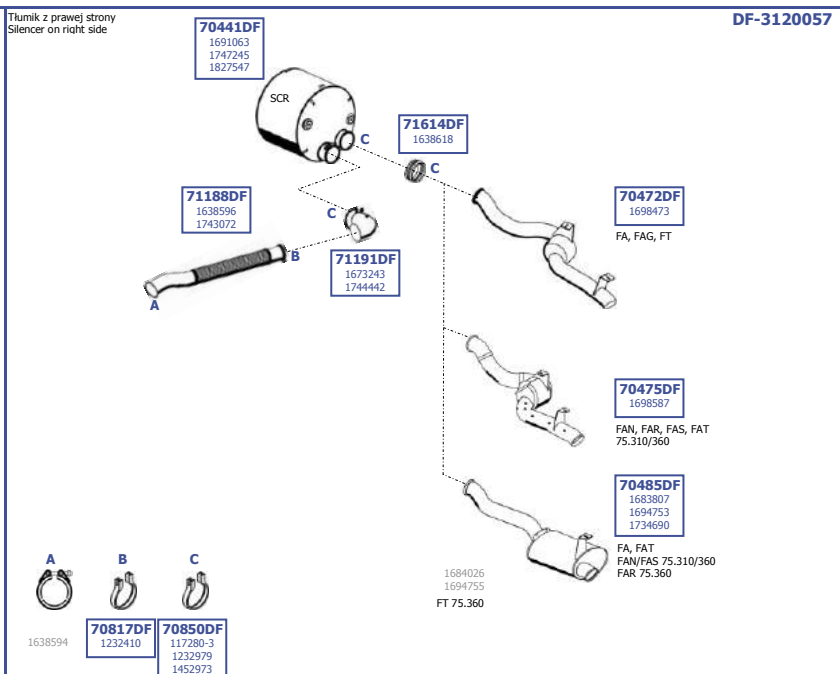

Suitable to:
DAF

CF 75

EURO 4 / 5

10/2006 -

4X2 6X2 6X4 6X2/2
8X4

FA/FAG/FAN/FAR/FAS/FAT
/FT 75.250
FA/FAG/FAN/FAR/FAS/FAT
/FT 75.310
FA/FAG/FAN/FAR/FAS/FAT
/FT 75.360

Eng. PR 183 S
PR 228 S
PR 265 S
9,2 ltr. 6 cyl.
183 KW / 250 HP
228 KW / 310 HP
265 KW / 360 HP

LHD / RHD