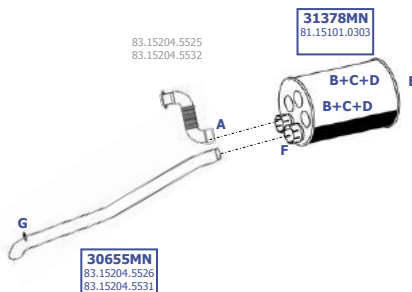

Suitable to:
MAN

A69 18.XX0
HOCL/R

EURO 2/3

10/1998 -

4X2

A69
18.220 HOCL/R NL

Eng. D2866 LOH
6 cyl. 12,0 ltr.
177 KW / 240 HP
191 KW / 260 HP
228 KW / 310 HP
257 KW / 350 HP

LHD / RHD

MN-3130213

12704 81.97420.2017 83.97420.0500	31825MN 81.15501.5536	31905MN 81.97460.5245	31910MN 81.96210.0153 81.96210.0127 81.96210.0602	81.15110.0175	12714 81.97420.0085 88.15640.2203 81.97420.0152	31838MN 81.96210.0101

Suitable to:
MAN

LION'S CLASSIC
UE

EURO 2/3

18/1999 -

4X2

A72

Eng. D0826
LOH15/17/18/19
6 cyl. 7,0 ltr.
162 KW / 220 HP
191 KW / 260 HP

Eng. D0836
LOH01/02/03/04
6 cyl. 7,0 ltr.
162 KW / 220 HP
206 KW / 280 HP

LHD / RHD

MN-3130214