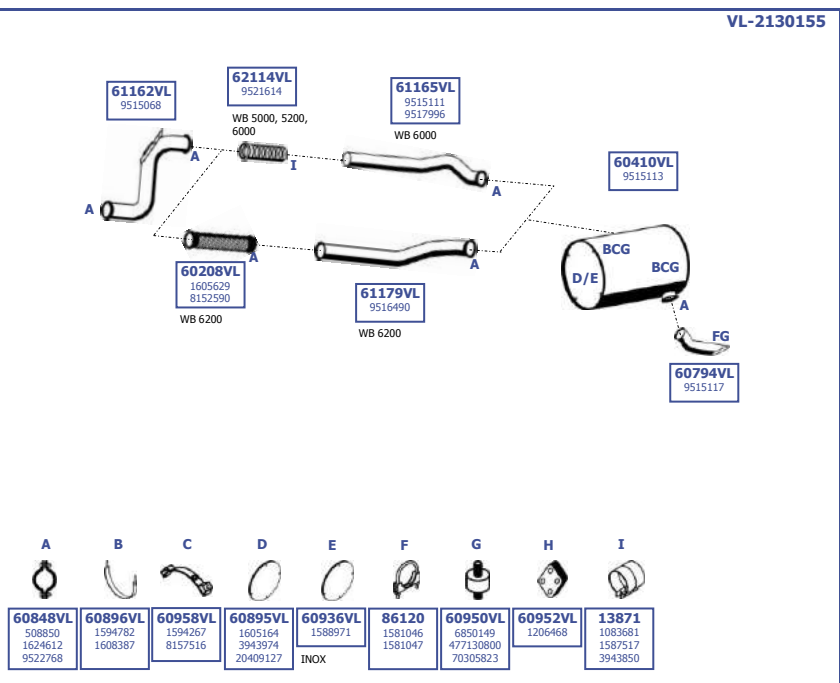

Suitable to:
VOLVO

B9 M
B10 M

EURO 2/3

4X2

MARK IV

CH No 40000 - 41082

Eng. TD 101 G
6 cyl. 9,6 ltr.
160 KW / 218 HP
180 KW / 245 HP

RHD