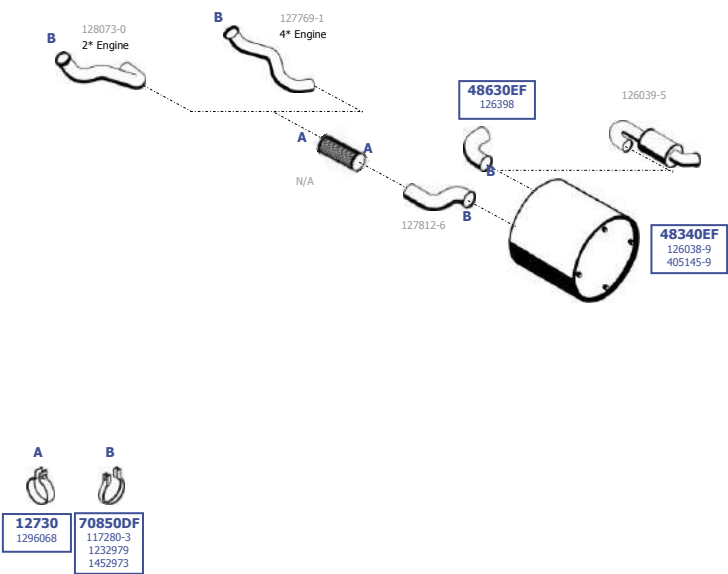

Suitable to:
ERF

EC12

EURO 2
1996 - 2000

RH Mounted
Eng.

RHD

EF-2120005

Suitable to:
ERF

EC14

EURO 2
1996 - 2000

LH Mounted
Eng.

RHD

EF-2120006