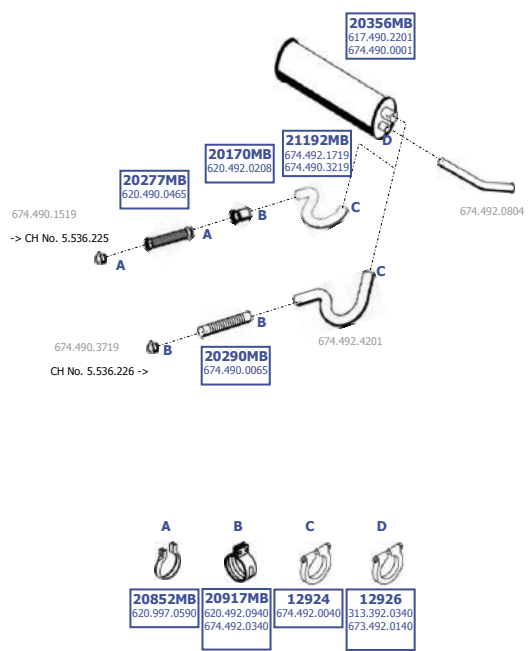

MB-1120089

Suitable to:  
**MERCEDES**

Baumuster  
674.090  
675.093

**MB-1120090**

12-16 tons

**814 KO/914 KO**  
WB 3150  
**1314 KO**  
WB 3300

LHD

Suitable to:  
**MERCEDES**