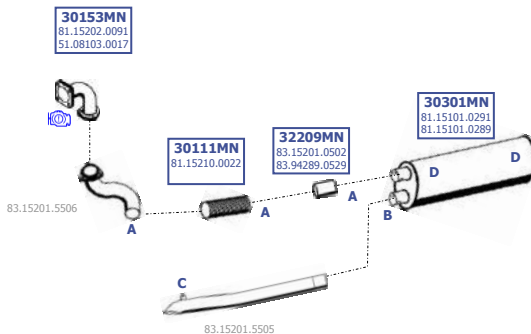

Suitable to:

MAN

A85 18.XXX

EURO 3

25/2002 –

4X2

A85
18.220 HOCL/R-CKD
18.280 HOCL/R-CKD

Eng. D0836 LOH
6 cyl. 7,0 ltr.
162 KW / 220 HP
206 KW / 280 HP

LHD

MN-1130247