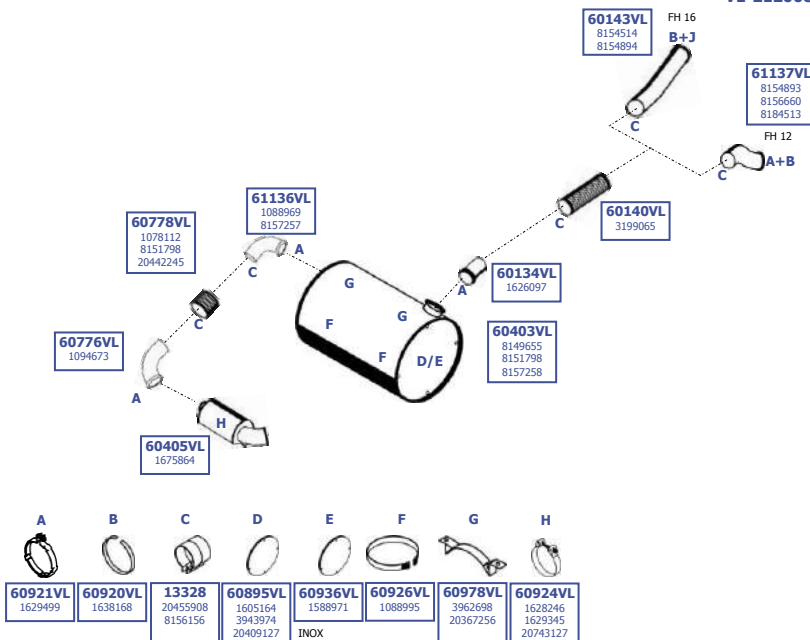

Suitable to:
VOLVO

FH

EURO 3
09/2000 - 2005

8X2 8X4

FH 12
FH 16

Eng. D12D
6 cyl. 12,1 ltr.
250 KW / 340 HP
279 KW / 380 HP
309 KW / 420 HP
338 KW / 460 HP

Eng. D13A
6 cyl. 12,8 ltr.
294 KW / 400 HP
324 KW / 440 HP
353 KW / 480 HP
382 KW / 520 HP

Eng. D16C
6 cyl. 16,1 ltr.
404 KW / 549 HP
449 KW / 610 HP
RHD

VL-2120081