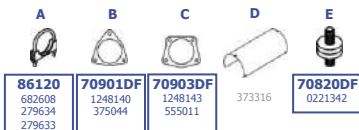

Suitable to:

BOVA

FUTURA

EURO 2

1994 -

4X2 6X2

FHD

Eng. DAF

11,6 ltr. 6 cyl.
250 KW / 340 HP
272 KW / 370 HP
315 KW / 430 HP

LHD / RHD

BO-3130002