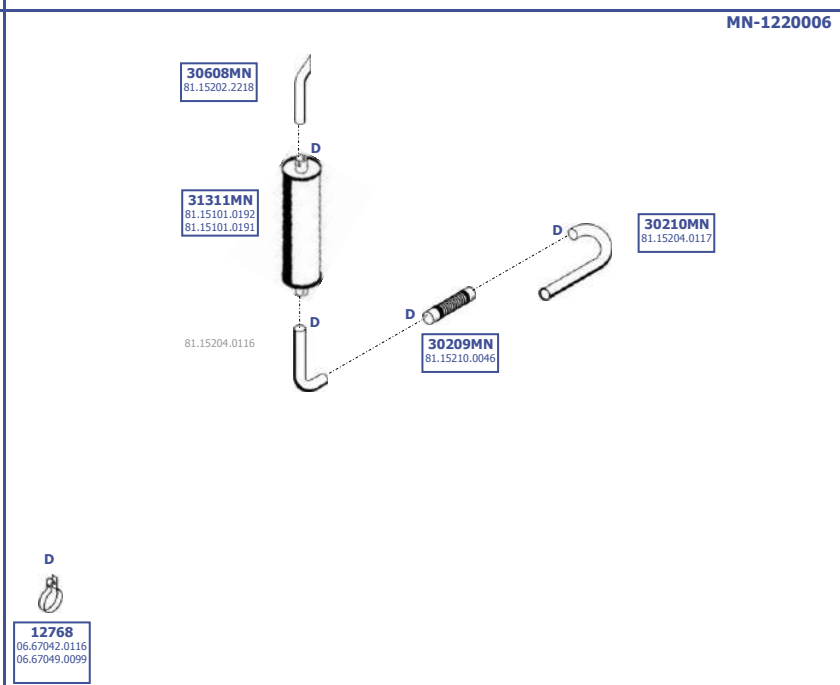

Suitable to:
MAN

G90

EURO 0/1

17/1987 – 19/1994

4X2 F

L02 8/9t
L04 10t

Eng. D0826
6 cyl. 6,9 ltr.
110 KW / 150 HP

LHD