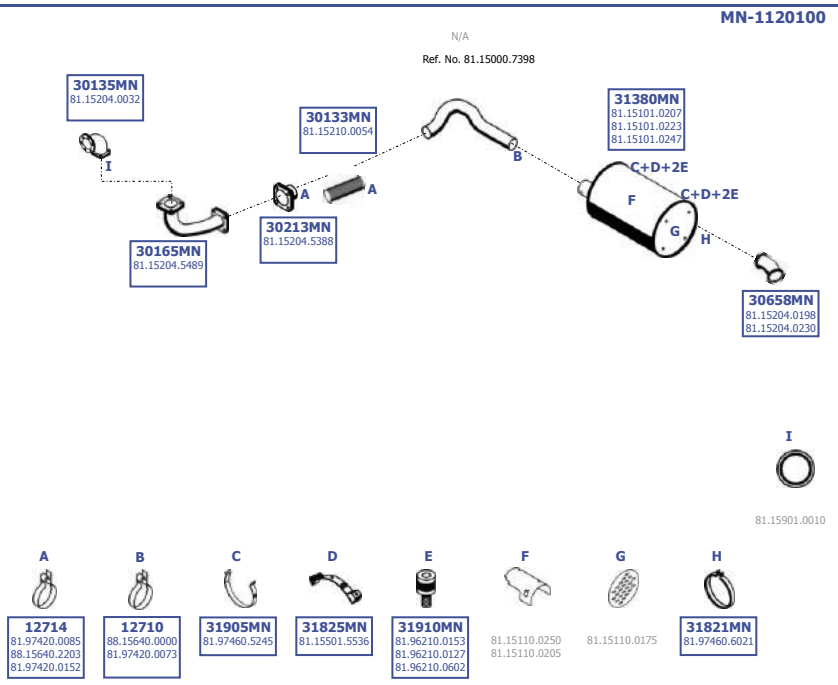

Suitable to:
MAN

F90

EURO 0

6X6 DFA

F12 38/40t 09/88-

Eng.

LHD