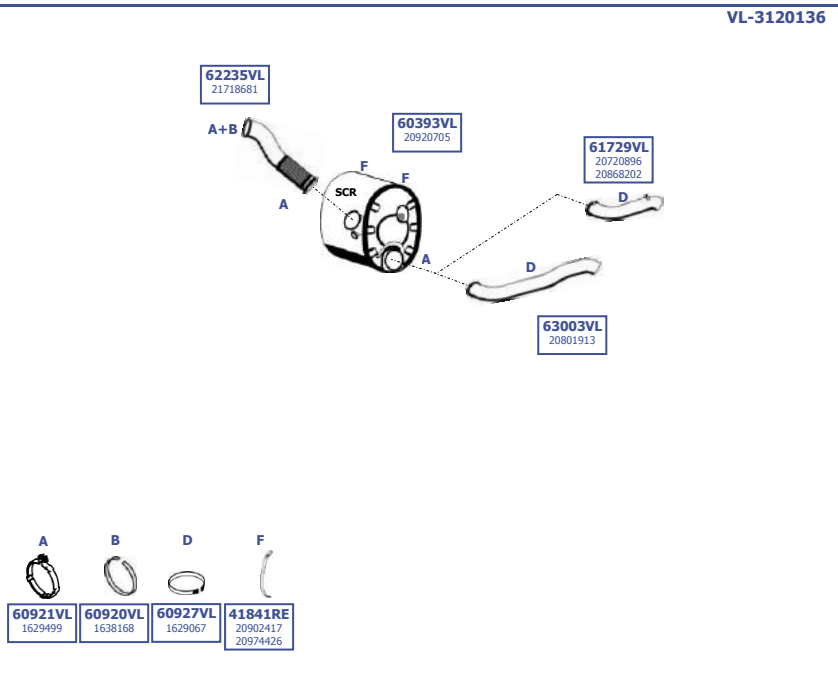

Suitable to:
VOLVO

FM

EURO 5

01/2009 –

4X2 6X2 6X2/2 6X2/4
6X4

FM 13

Eng. D13C
6 cyl. 12,8 ltr.
280 KW / 380 HP
309 KW / 420 HP
338 KW / 460 HP
368 KW / 500 HP

LHD / RHD