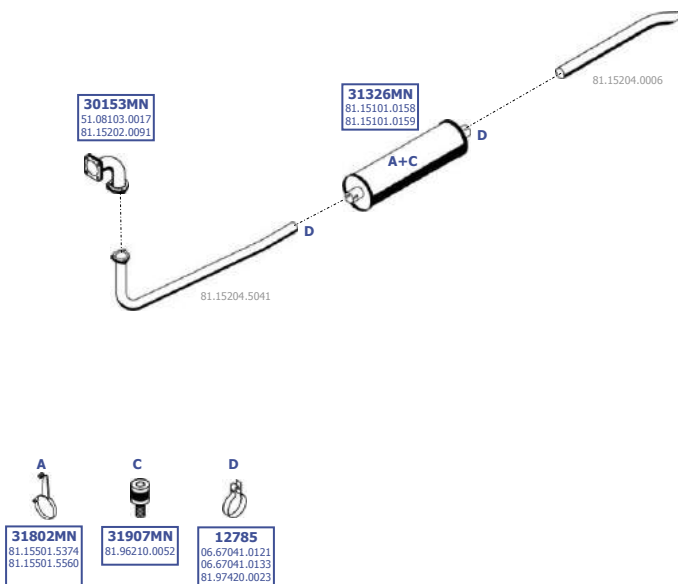

Suitable to:

MAN

M

4X2

493
07/1983 – 35/1984
12.170 F/FL
12.192 F/FL

495
22/1982 – 13/1984
14.170 F/FL
14.192 F/FL

498
04/1984 – 35/1989
16.170 F/FL
16.192 F/FL
17.170 F/FL
17.192 F/FL

Eng.

LHD

MN-1120054