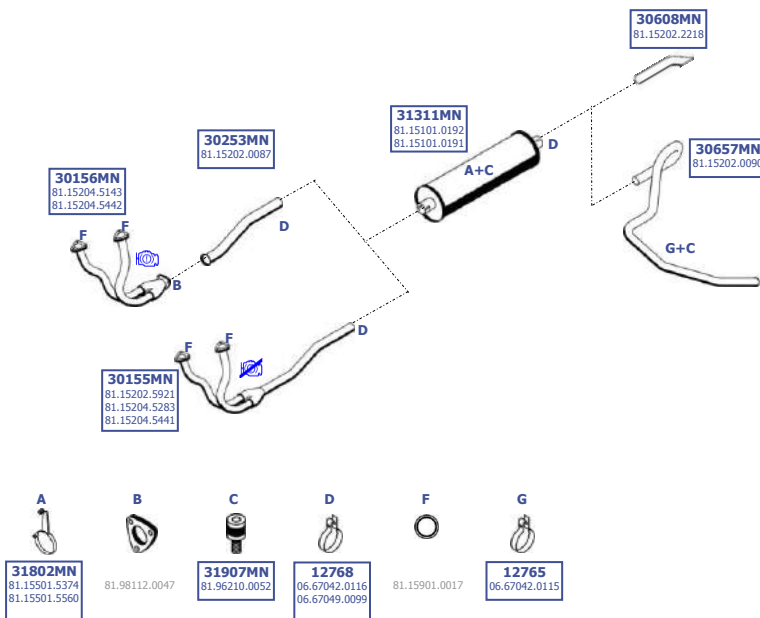

Suitable to:

MAN

M

491
10.136 FOC

Eng.

LHD

MN-1120053