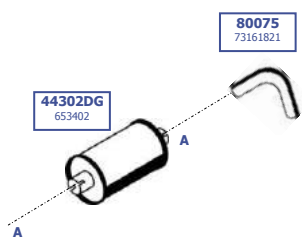

Suitable to:
DODGE

COMMANDO

Commando 2

G16

Eng. PERKINS T6.354

RHD

DG-2120006