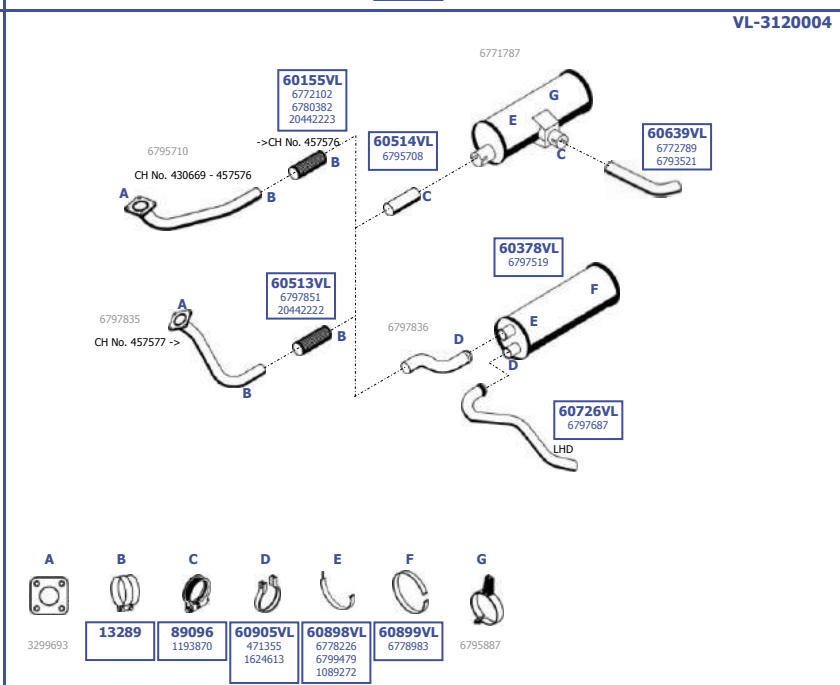

**LHD / RHD**

Suitable to:  
**VOLVO**

**FL 6**

EURO 0/1

1985 - 1995

FL608  
FL609  
FL610  
FL611

CH No. 400000 - 495167  
CH No. B100000 - B166079 (Built in Belgium)

Eng. TD61  
6 cyl. 5,5 ltr  
108 KW / 147 HP  
112 KW / 152 HP  
126 KW / 171 HP  
132 KW / 180 HP