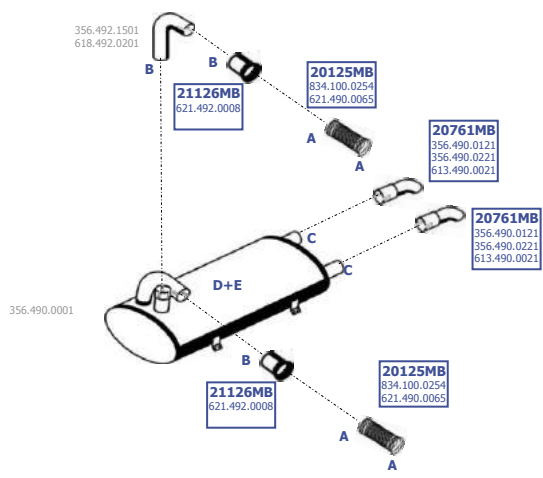

Eng. OM 441.994/995  
250 KW / 340 HP

LHD

Our spare parts are not the originals but interchangeable with the originals ones. All original equipment manufacturer numbers, pictures and models used in this catalogue are for reference only. Our products bear our trade - mark.