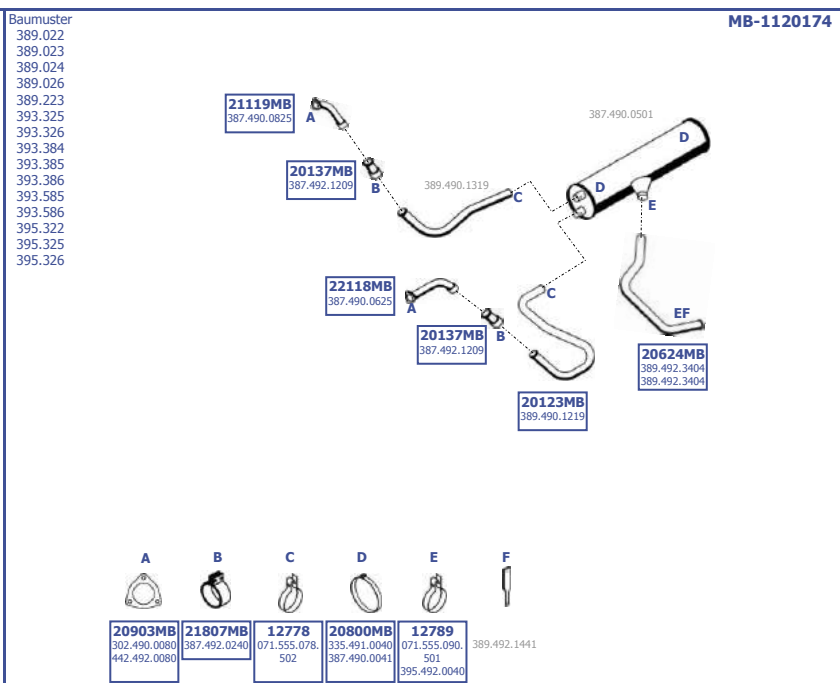

Suitable to:
MERCEDES

19-33 tons

CH No. 4.187.783 ->

4X2
1926/1932
WB 4500
2626
2632
3332

6X2
2232/2232 L
WB 3800, 4100, 4500

6X4
2232
WB 4100, 4500

4X2
1926 S/1932 S/1932 LS
WB 3200, 3500, 3800

LHD

Suitable to:
MERCEDES

19-33 tons

-> CH No. 4.206.568
(BM 389.026/326/386)
CH No. 4.187.783 ->
(BM 389.027/387)
-> CH No. 5.009.666
(BM 621.416)

4X2
1926/1932
WB 4500, 4800
1928 L/2428/2428 L
WB 4800

6X2
2232/2232 L
WB 4500, 4800

6X4
2232
WB 4500

LHD