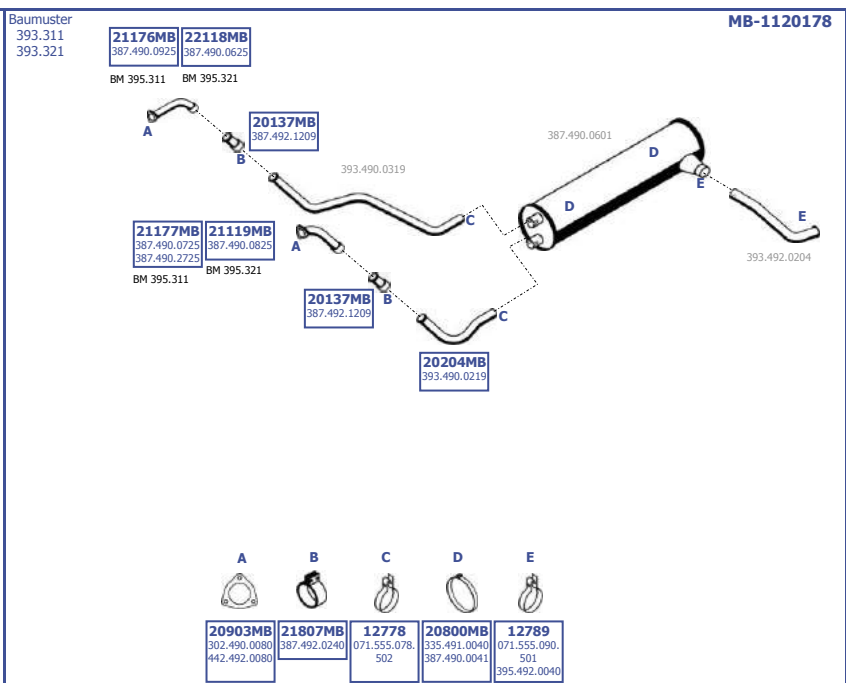

Suitable to:
MERCEDES

19-33 tons

6X4
2226 S/2232 S
WB 3000

LHD

Suitable to:
MERCEDES

19-33 tons

2626
2632
3332

LHD