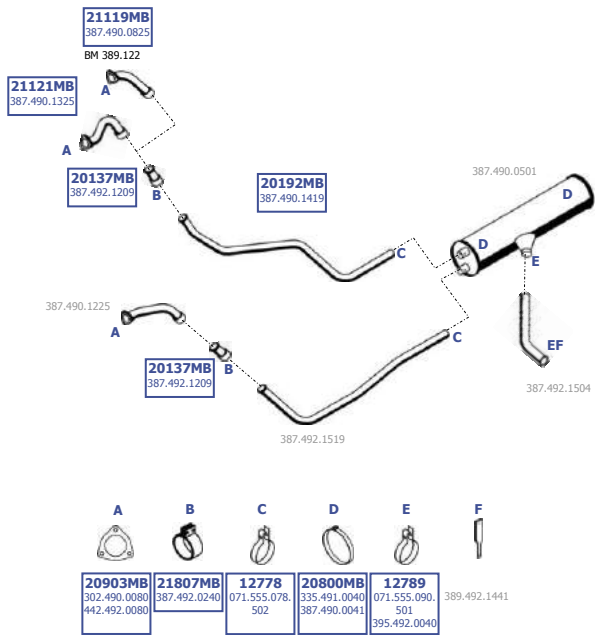

Suitable to:
MERCEDES

Baumuster
389.112
389.122

MB-1120182

19-33 tons

1926 AS/1932 AS
WB 3200

LHD

Suitable to:
MERCEDES

Baumuster
389.022
395.322

MB-1120183

19-33 tons

-> CH No. 4.119.409

1626
WB 4100

1932 AS
WB 3800

LHD