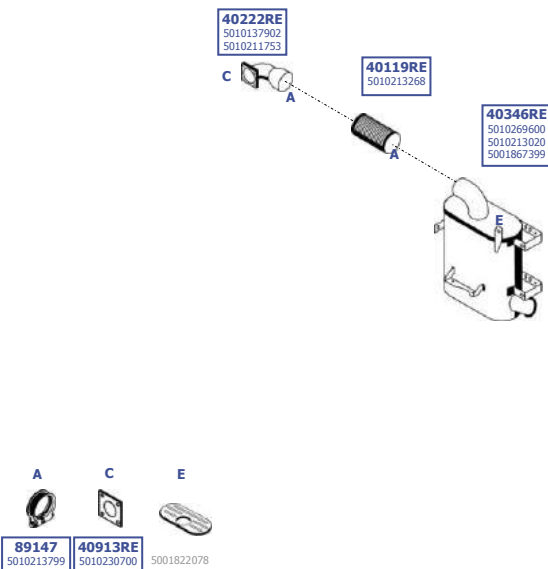

Suitable to:
RENAULT

MAGNUM

EURO 2

1996 - 2001

AE560

Eng. MACK E-TECH

LHD

RE-1120097

Suitable to:
RENAULT

MAGNUM

EURO 2

1996 - 2001

AE560

Eng. MACK E-TECH

RHD

RE-2120098