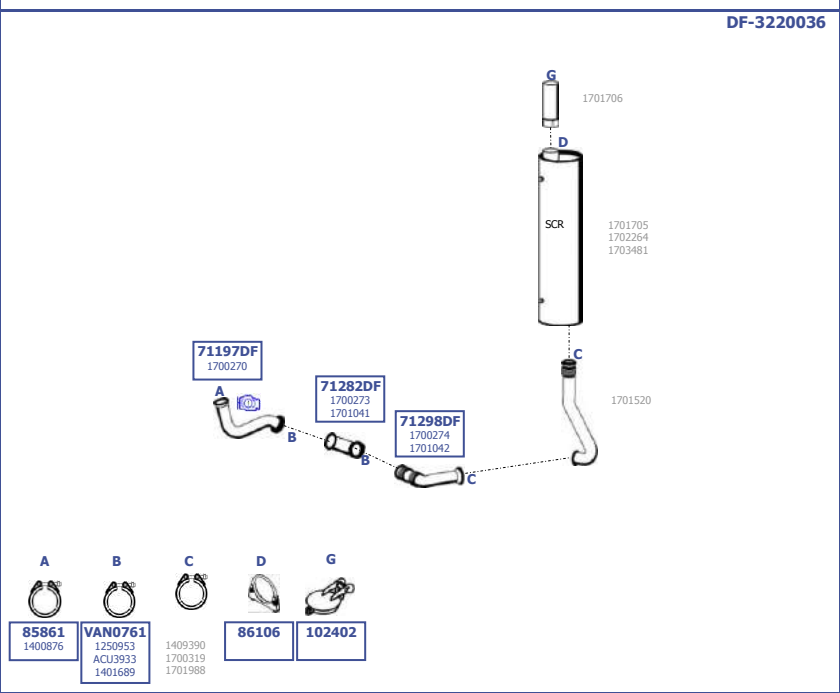

Eng. FR 136  
4,5 ltr. 4 cyl.  
136 KW / 185 HP

**LHD / RHD**

Our spare parts are not the originals but interchangeable with the originals ones. All original equipment manufacturer' numbers, pictures and models used in this catalogue are for reference only.  
Our products bear our trade - mark.