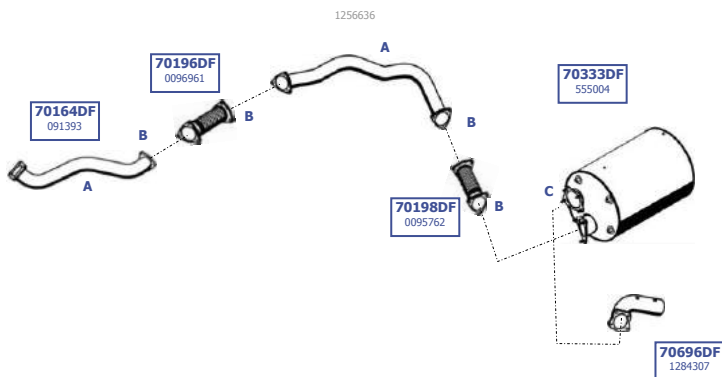

Suitable to:

**DAF**

**DF-1120101**

95

8X4

Eng.

LHD

**86120**  
682608  
279634  
279633