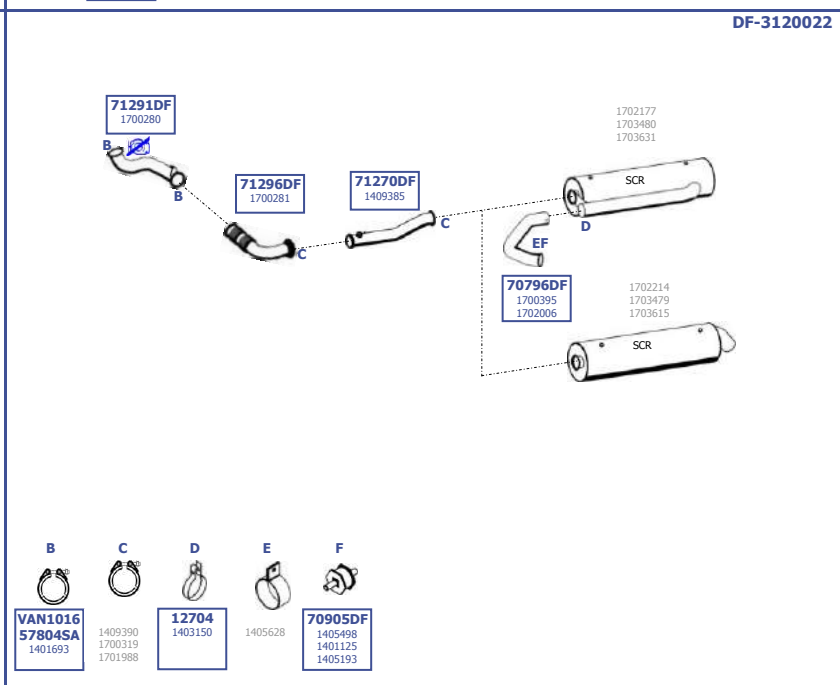

Our spare parts are not the originals but interchangeable with the originals ones. All original equipment manufacturer' numbers, pictures and models used in this catalogue are for reference only. Our products bear our trade - mark.