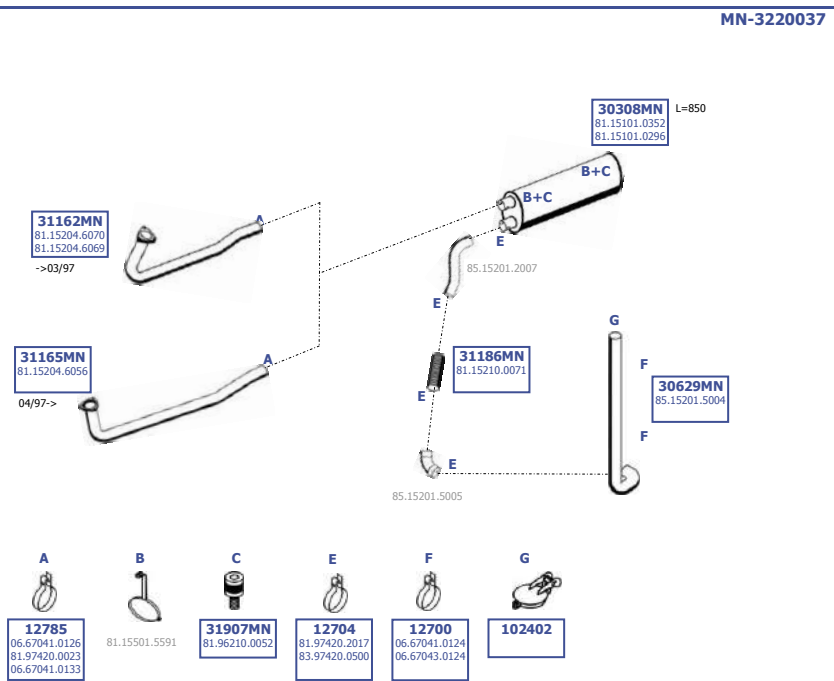

Suitable to:
MAN

M2000L

EURO 2

1995 - 2005

4X4
L80 13,14t 01/96- , LA

4X2
L82 15t 16/95- , L
L84 15t 30/95- , LL
L86 18t 10/95- , L
L87 18t 10/95- , L
L88 18t 19/95- , LL
L89 18t 34/95- , LLL
L90 18t 34/95- , LA

Eng. D0826 LFL
6 cyl. 6,9 ltr.
162 KW / 220 HP
192 KW / 260 HP

LHD / RHD

Suitable to:
MAN

M2000L

EURO 2/3

1999 - 2005

6X4
L95 26t 04/99-
DL

Eng. D0826 LFL
6 cyl. 6,9 ltr.
162 KW / 220 HP

Eng. D0836 LFL
6 cyl. 6,9 ltr.
206 KW / 280 HP

LHD / RHD