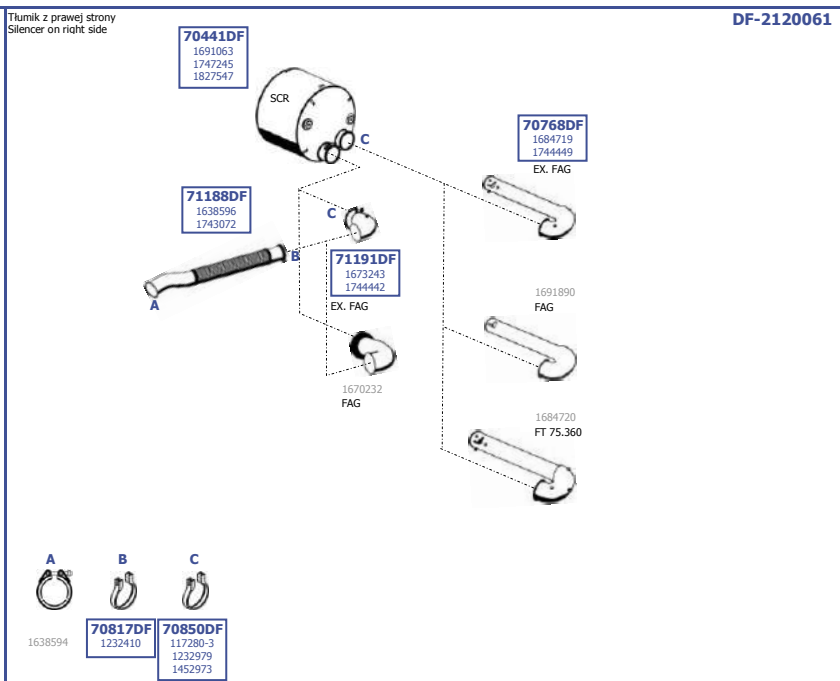

Suitable to:
DAF

CF 75

EURO 4 / 5

10/2006 -

4X2 6X2 6X4 6X2/2
8X4

FA/FAG/FAN/FAS 75.250
FA/FAG/FAN/FAR/FAS/FAT
/FT 75.310
FA/FAG/FAN/FAR/FAS/FT
75.360

Eng. PR 183 S
PR 228 S
PR 265 S

9,2 ltr. 6 cyl.
183 KW / 250 HP
228 KW / 310 HP
265 KW / 360 HP

RHD