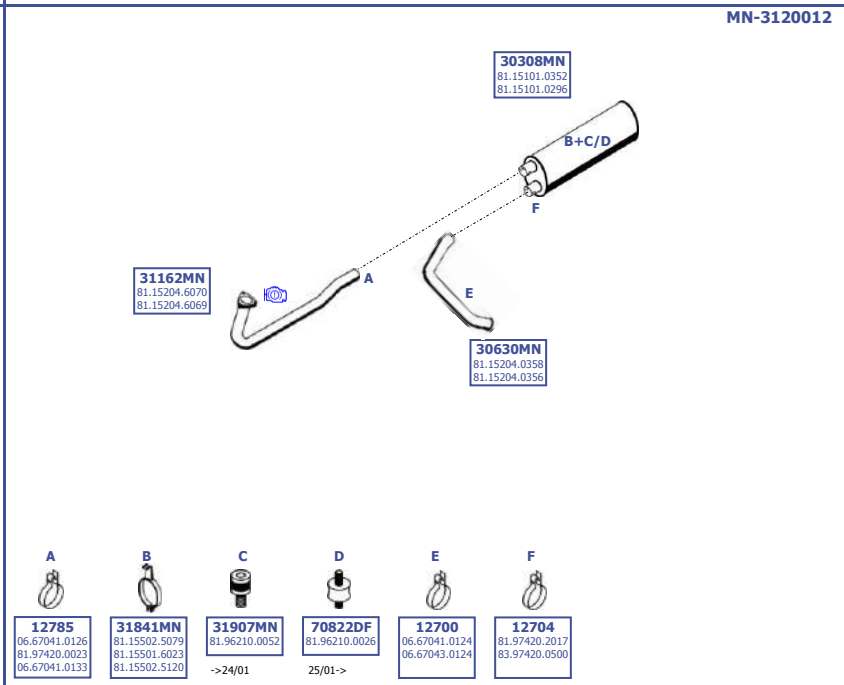

Eng. D0834 LFL  
4 cyl. 4,6 ltr.  
103 KW / 140 HP  
132 KW / 180 HP

**LHD / RHD**

Our spare parts are not the originals but interchangeable with the originals ones. All original equipment manufacturer numbers, pictures and models used in this catalogue are for reference only.  
Our products bear our trade - mark.