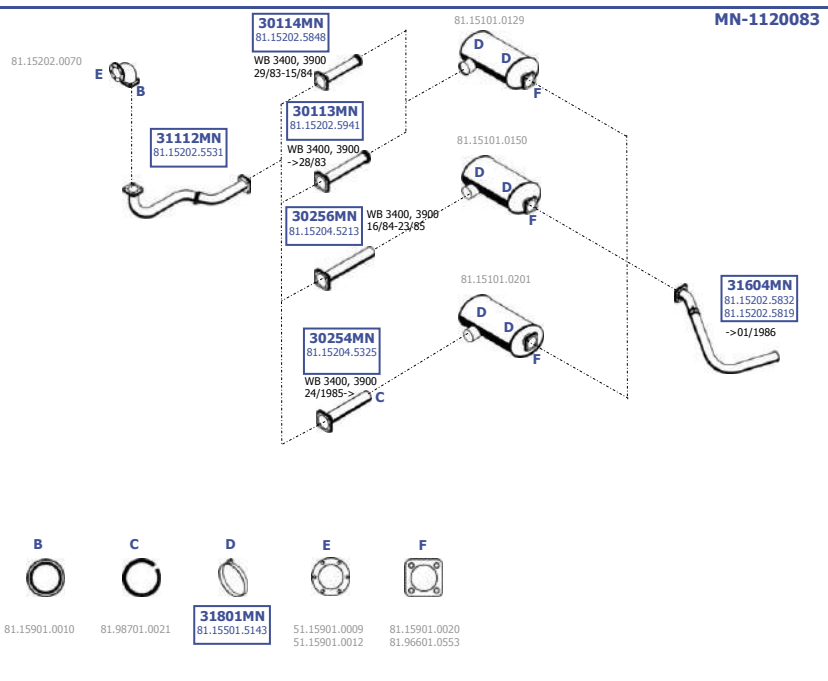

Eng.

**LHD**

Suitable to:  
**MAN**

**510**

6X6

26.281 / 291 DFA  
27.281 / 291 DFA  
32.281 / 321 DFA  
34.281 / 291 / 321 / 331 / 361 DFA

Eng.

**LHD**