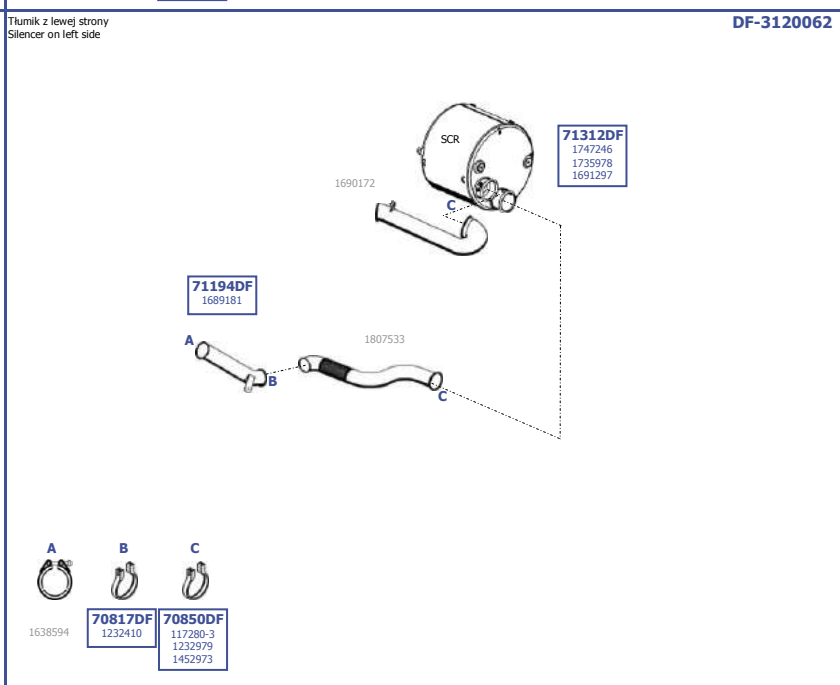

Suitable to:
DAF

CF 75

EURO 4 / 5

10/2006 -

4X2

FA 75.250
FA 75.310

Eng. PR 183 S
PR 228 S
9,2 ltr. 6 cyl.
183 KW / 250 HP
228 KW / 310 HP

LHD / RHD