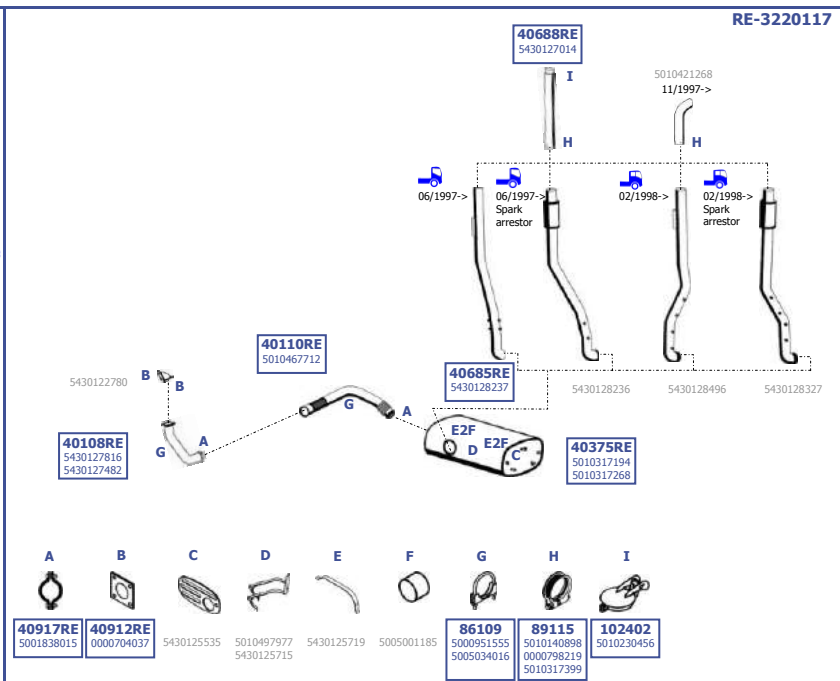

Suitable to:
RENAULT

KERAX

EURO 3

2000 - 2005

4X2 4X4 6X4 6X6 8X4

33G/I/J/K/L/Q/H/P/G
18, 26, 32t

CAM

Eng. MIDR 06.20.45
9,8 ltr.
188 KW / 256 HP
219 KW / 298 HP
249 KW / 339 HP

Eng. MIDR 06.23.56
11,1 ltr.
280 KW / 381 HP
288 KW / 392 HP

LHD / RHD