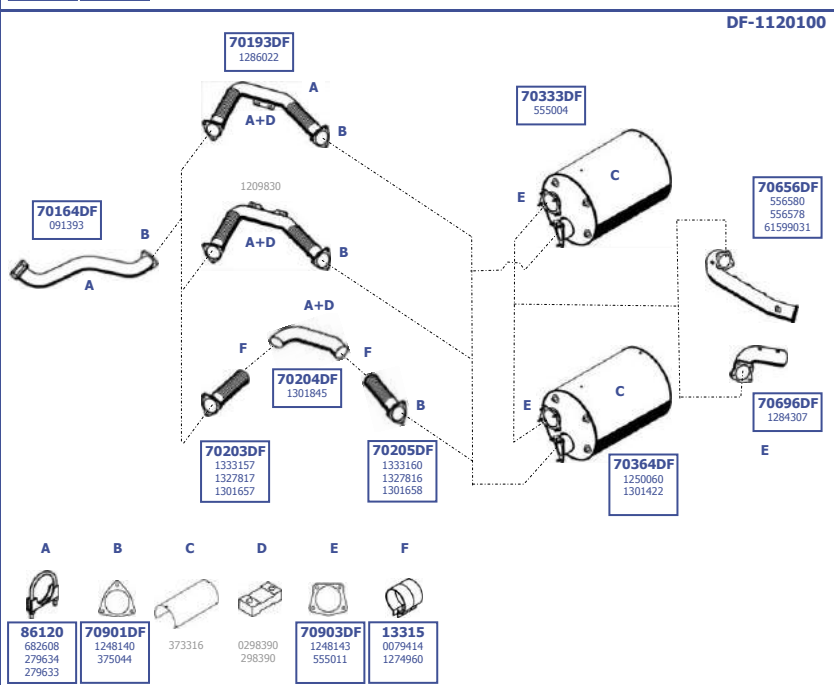

LHD

Suitable to:  
**DAF**

95

EURO 2

1996 - 2000

Eng.

LHD

Our spare parts are not the originals but interchangeable with the originals ones. All original equipment manufacturer' numbers, pictures and models used in this catalogue are for reference only.  
Our products bear our trade - mark.