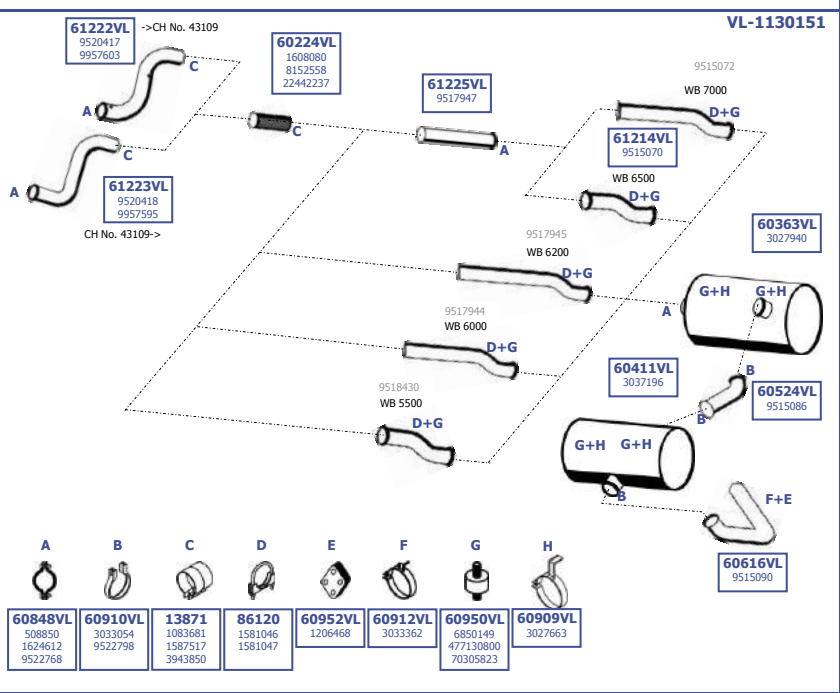

Suitable to:
VOLVO

B9 M
B10 M

EURO 2

4X2

MARK IV

CH No 41083->

Eng. THD100EA/100D
6 cyl. 9,6 ltr.
133 KW / 181 HP
160 KW / 218 HP
203 KW / 276 HP

Eng. THD101G
6 cyl. 9,6 ltr.
160 KW / 218 HP
180 KW / 245 HP

LHD