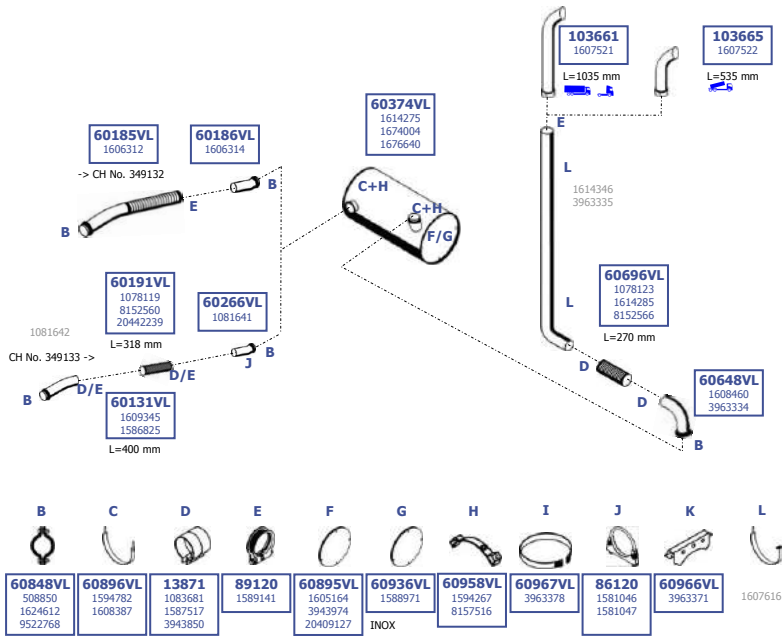

Our spare parts are not the originals but interchangeable with the originals ones. All original equipment manufacturer numbers, pictures and models used in this catalogue are for reference only. Our products bear our trade - mark.