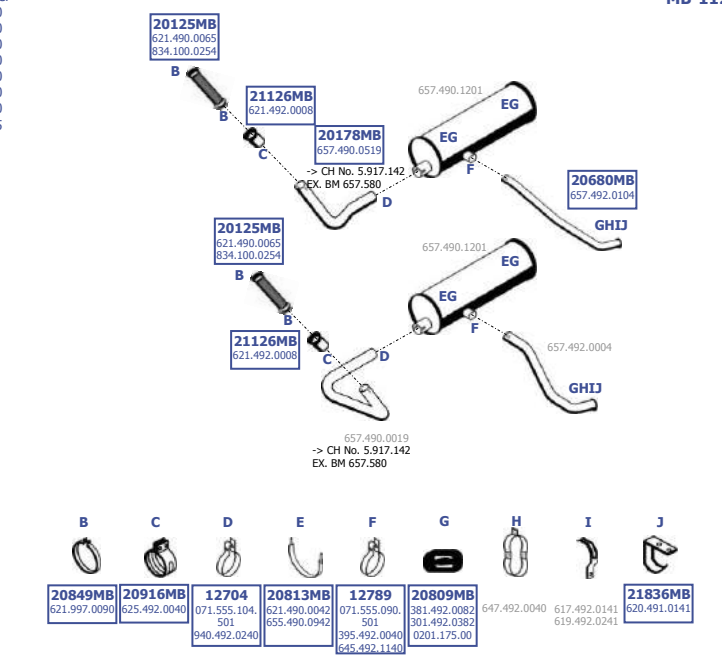

**6X2**  
**2448 L/2448 LS**  
WB 2400

**6X2/4**  
**2435 S**  
WB 2450  
**2435 LS**  
WB 2400

LHD

Our spare parts are not the originals but interchangeable with the originals ones. All original equipment manufacturer numbers, pictures and models used in this catalogue are for reference only. Our products bear our trade - mark.