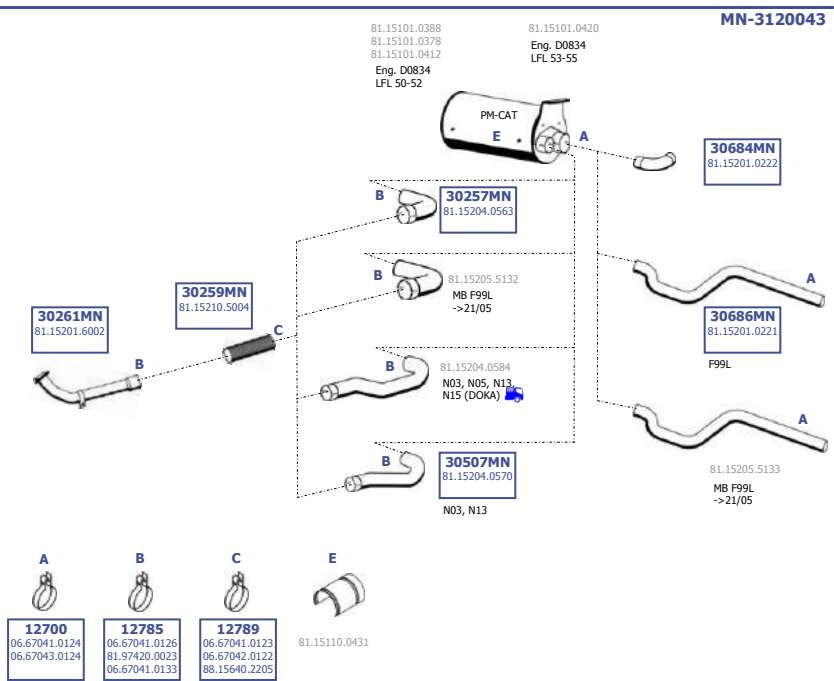

Suitable to:
MAN

TGL

EURO 4

22/2005 -

4X2
N01
N03
N05
N11
N13
N15

Eng. D0834 LFL 50-55
4 cyl. 4,5 ltr.
110 KW / 150 HP
132 KW / 180 HP
151 KW / 210 HP

LHD / RHD

Suitable to:
MAN

TGL

EURO 4

22/2005 -

4X2
N03
N05
N13
N15

Eng. D0834 LFL 50-55
4 cyl. 4,5 ltr.
110 KW / 150 HP
132 KW / 180 HP
151 KW / 210 HP

LHD