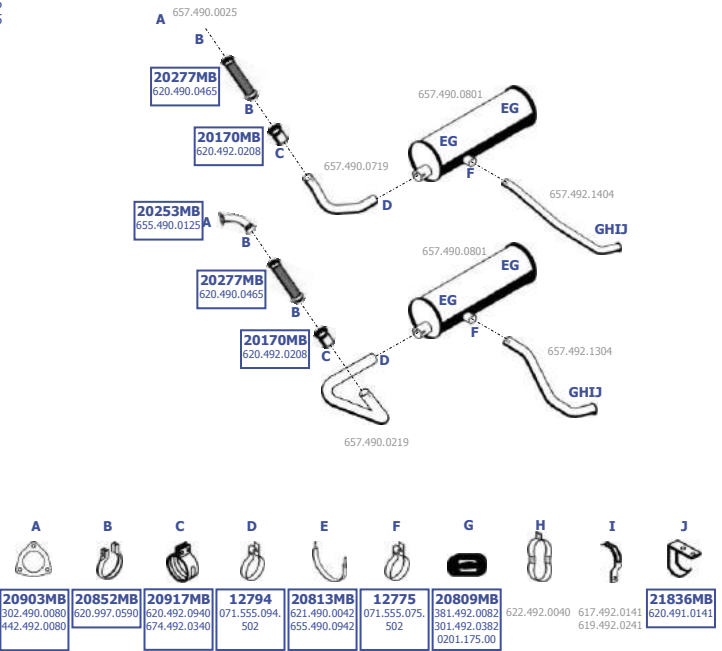

Suitable to:  
**MERCEDES**

Baumuster  
657.105  
657.505

**MB-1120292**

SK 17-35 tons

1988 -

**6X2/4**  
**2429 S**  
WB 2450  
**2429 LS**  
WB 2400

LHD

Suitable to:  
**MERCEDES**