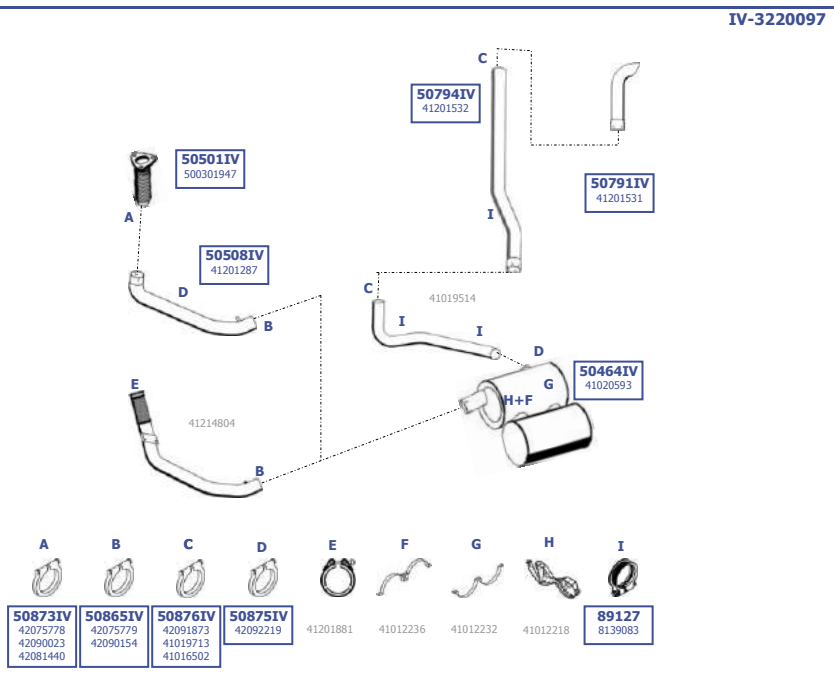

Suitable to:
IVECO

Eurotrakker
Cursor

EURO 3

09/1999 - 11/2004

400 E35 WB3500

WB 3200 380E35
WB 3500 260E35
WB 3800 260E31; 380E35
WB 4200 190E31; 260E31/E35
WB 4500 190E31; 260E31/35
WB 4800 260E31
WB 5100 190E31

Eng. F2BE0681
6 cyl. 7,8 ltr.
180 KW / 245 HP
228 KW / 310 HP
259 KW / 352 HP

LHD / RHD