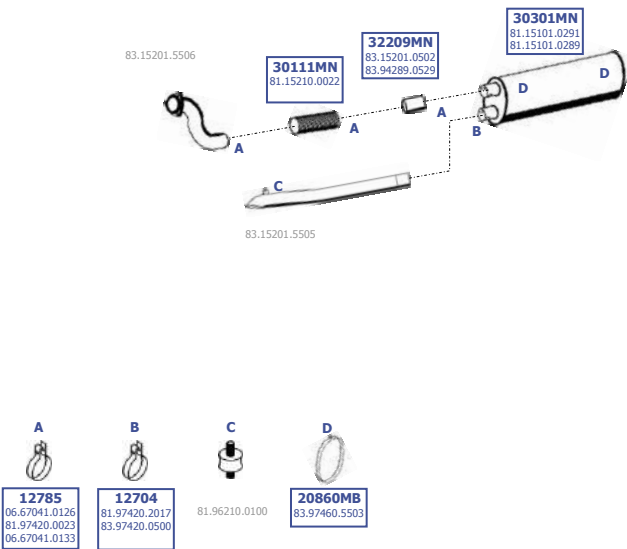

Eng. D0836  
LOH01/02/03/04  
6 cyl. 7,0 ltr.  
162 KW / 220 HP  
206 KW / 280 HP

**LHD / RHD**

MN-3130216

Suitable to:  
**MAN**

**LION'S CLASSIC G**

EURO 2/3

23/2000 -

6X2