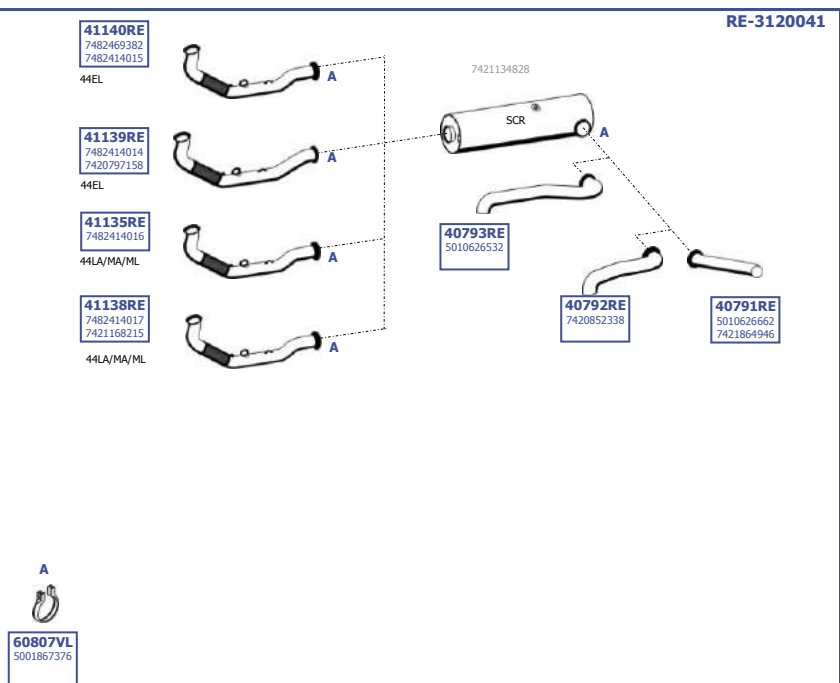

Suitable to:
RENAULT

MIDLUM

EURO 4

05/2006 -

4X2

44EL
44LA/MA/ML

Eng. DXi 5
4 cyl. 4,8 ltr.
118 KW / 160 HP
140 KW / 190 HP
158 KW / 215 HP

LHD / RHD

Suitable to:
RENAULT

MIDLUM

EURO 4

05/2006 -

4X2

44HB
44LB/MB

Eng. DXi 7
6 cyl. 7,2 ltr.
177 KW / 240 HP
206 KW / 280 HP

LHD / RHD