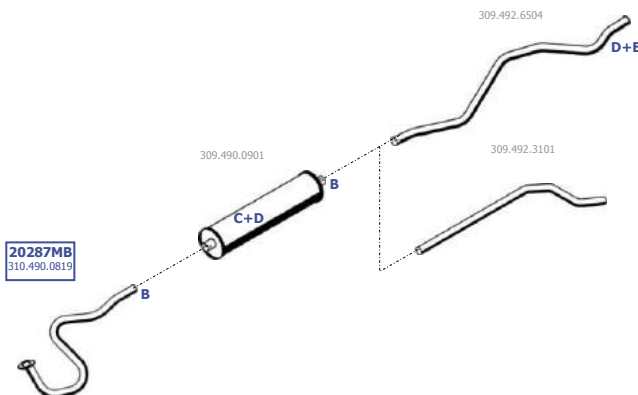

Suitable to:
MERCEDES

Baumuster
310.350

MB-1120022

3-16 tons

CH No. 556.499 ->

LF 508 D
LF 608 D

Eng.

LHD

12753
071.555.053.
500

309.491.0041

20904MB
309.490.0037

12750
071.555.050.
500

Suitable to:
MERCEDES

Baumuster
310.429

MB-1120023

3-16 tons

-> CH No. 246.272
CH No. 556.500 ->

L 608 D WB 4100

Eng.

LHD