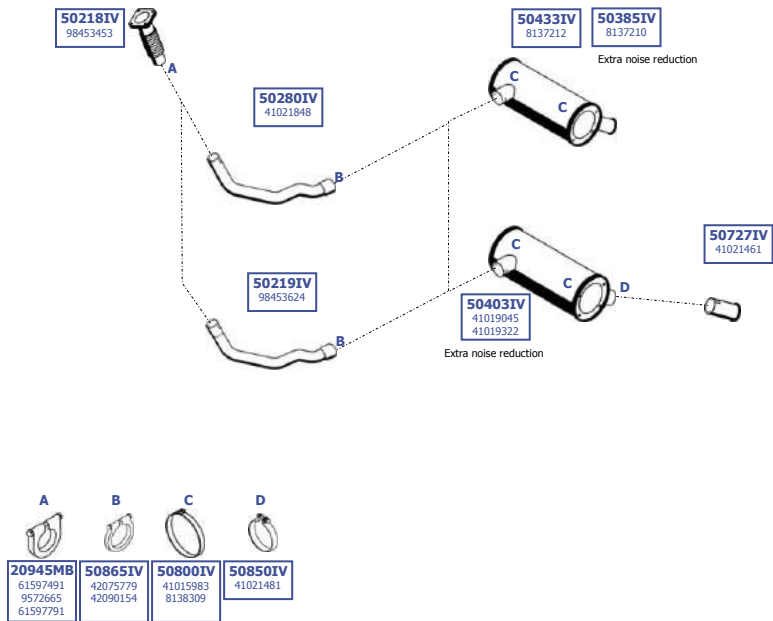

Our spare parts are not the originals but interchangeable with the originals ones. All original equipment manufacturer numbers, pictures and models used in this catalogue are for reference only. Our products bear our trade - mark.