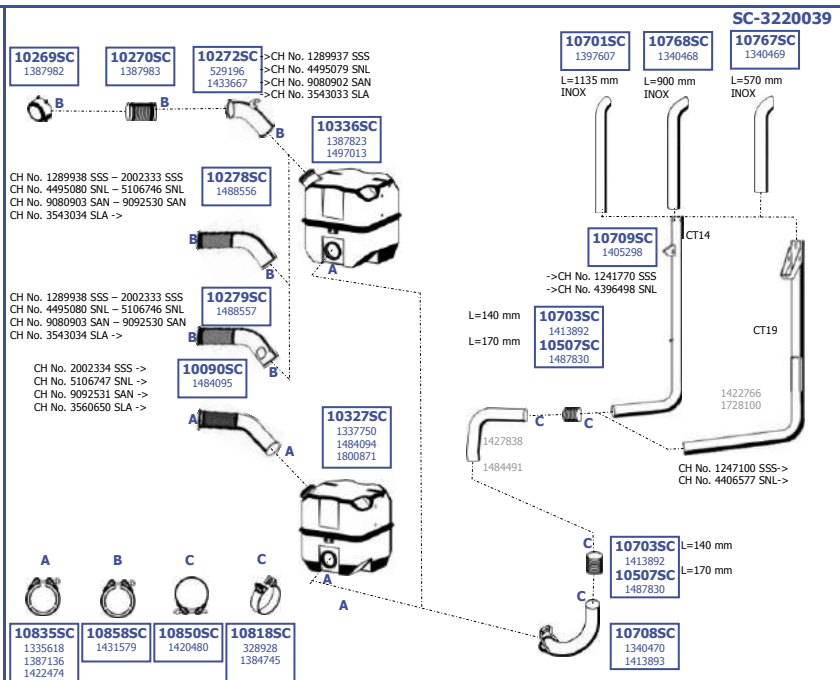

Suitable to:
SCANIA

4 SERIES

EURO 3
05/2000 - 2004
CT 14 CT 19
C/G/L164

Eng. DC 16
V8 cyl. 15,6 ltr.
353 KW / 480 HP
426 KW / 580 HP

LHD / RHD