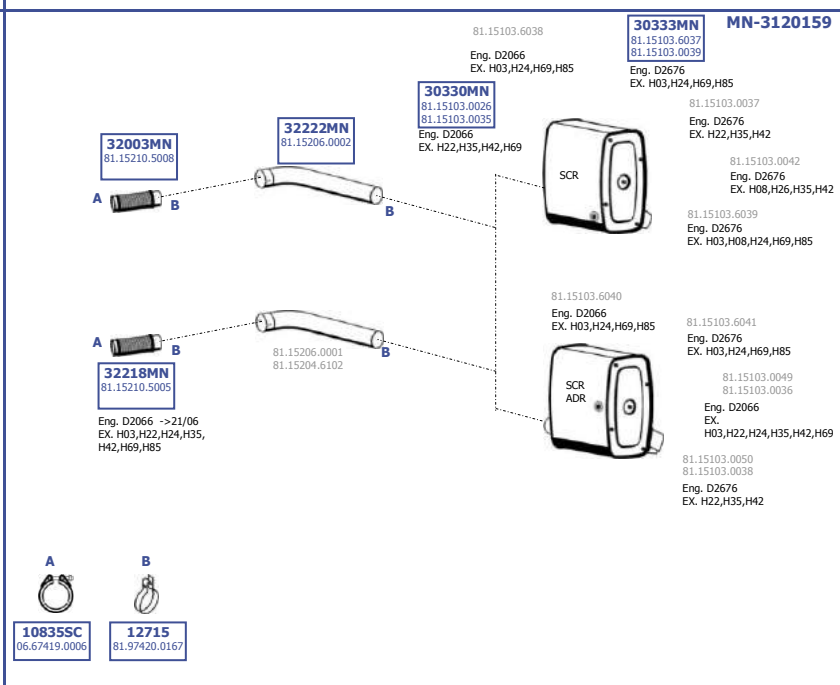

Suitable to:
MAN
TGA
EURO 5
01/2007 - 09/2009

4X2 4X4 6X2/2 6X2/4
6X4
H03, H06, H08, H10, H13,
H15, H18, H21, H22, H24, ,
H35, H42, H45, H69, H74,
H75, H85, H89,

Eng. D2066 LF
6 cyl 10,5 ltr.
235 KW / 320 HP
265 KW / 360 HP
294 KW / 400 HP
324 KW / 440 HP

Eng. D2676 LF
6 cyl. 12,4 ltr.
353 KW / 480 HP
397 KW / 540 HP

LHD / RHD