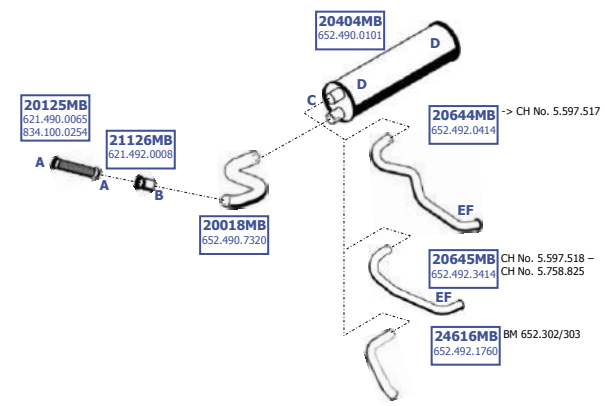

Suitable to:
MERCEDES

Baumuster
652.302
652.303

MB-1120246

MK 14-25 tons

1988 –
 1831 LAS
 1824 AK
1824 LAK
1827 AK

LHD

Suitable to:
MERCEDES

Baumuster
655.102
655.405
656.012
659.101

MB-1120247

MK 14-25 tons

1988 –
 1831 L
2531 L

LHD