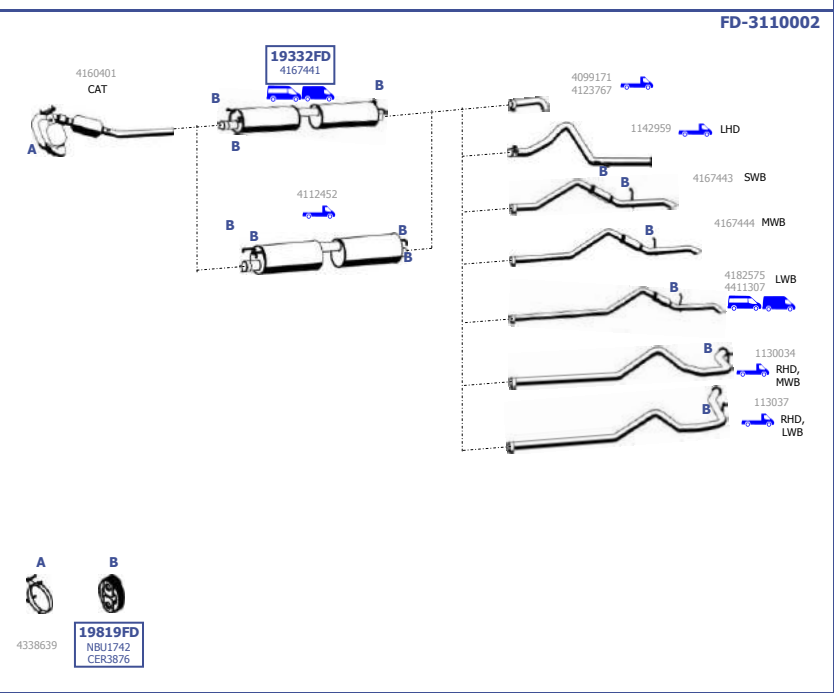

Suitable to:
FORD

Transit

EURO 3

2000 – 2006

Eng. DOHC
2.3 ltr
107 KW / 145 HP
PETROL

LHD / RHD