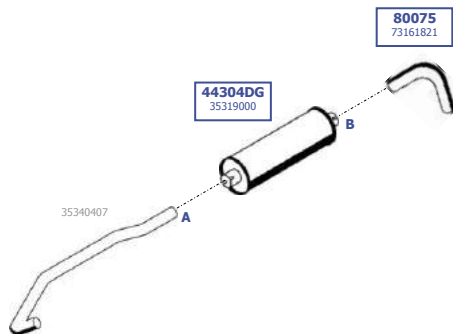

Suitable to:

DODGE

COMMANDO

1982 -

Commando 2

Eng. PERKINS Phaser
4.238
/ 110 HP
Turbo

Eng. PERKINS
6.354
Non Turbo

RHD

DG-2120004