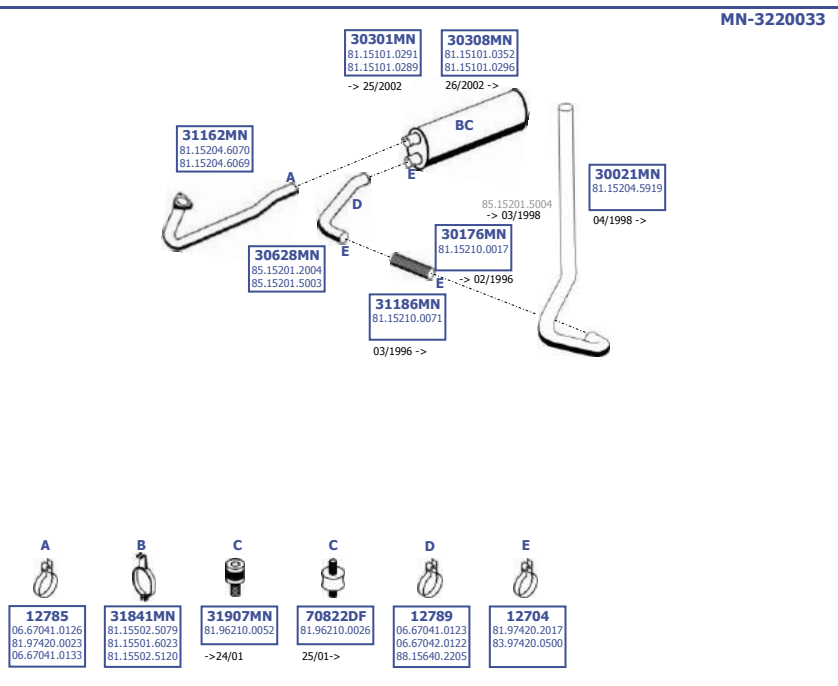

Suitable to:
MAN

M2000L

EURO 2/3

1995 - 2006

4X2
L71 11-12t 17/95-13/06
BB
L73 11-12t 20/95-35/06
BL

Vertical left side

Eng. D0826 LFL
6 cyl. 6,9 ltr
162 KW / 220 HP
191 KW / 260 HP

LHD / RHD