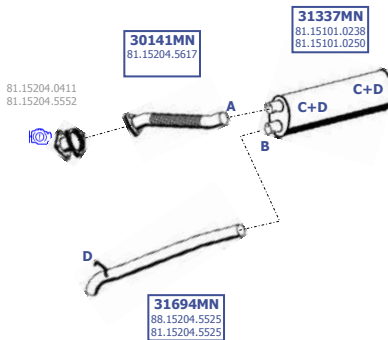

Suitable to:
MAN

A12 EL.XX2

EURO 1/2

10/1993 -

4X2

Chassis:
A12
EL 202

Eng. D0826 LUH/LUH213
6 cyl. 7,0 ltr.
157 KW / 213 HP

Eng. D0826 LUH 01-06/08/10/
12/13
6 cyl. 7,0 ltr.
162 KW / 220 HP
169 KW / 230 HP
191 KW / 260 HP
198 KW / 270 HP

DAB S15
MARK II

LHD / RHD

MN-3130199

A 	B 	C 	D
12785 06.67041.0126 81.97420.0023 06.67041.0133	12794 81.97420.0140 06.67041.0125 85.15640.0001	31841MN 81.15502.5079 81.15501.6023 81.15502.5120	31907MN 81.96210.0052

Suitable to:
MAN

A14 ND.XX2F

EURO 1/2/3

10/1993 - 2004

4X2

Chassis:
A14
ND 202

Eng. D0826 LUH/LUH213
6 cyl. 7,0 ltr.
157 KW / 213 HP

Eng. D0826 LUH 01-06/08/10/
12/13
6 cyl. 7,0 ltr.
162 KW / 220 HP
169 KW / 230 HP
191 KW / 260 HP
198 KW / 270 HP

LHD

MN-1130200