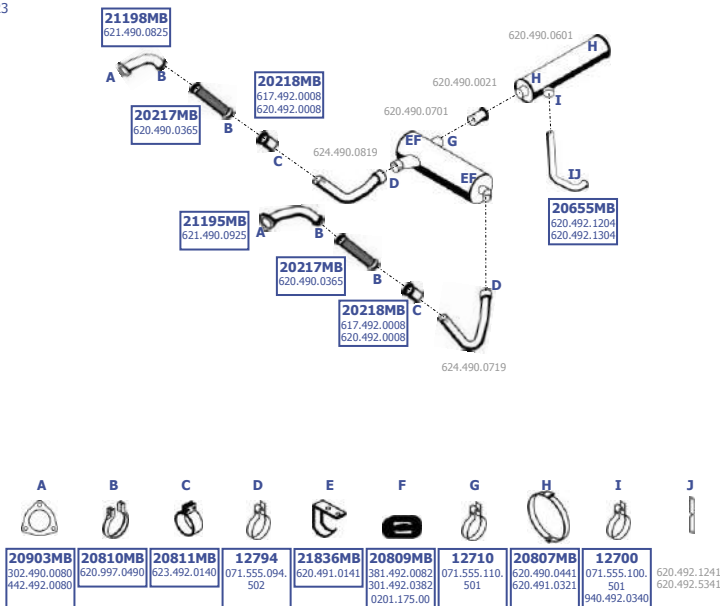

Suitable to:

MERCEDES

12-16 tons

1636 S
WB 3500, 3800
1636 LS
WB 3800

LHD

Baumuster
620.122
620.123
620.523

MB-1120084