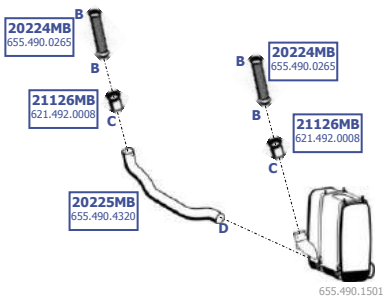

MB-1120276

Suitable to:
MERCEDES

SK 17-35 tons

1988 -

CH No. 5.439.562 ->
(BM 655.434/484/486/494/
532/582/583)

1748 L/1850 L/2550 L/2650 L

WB 4100, 4800
1838 L/1844 L/2538 L
WB 4100, 4800, 5200

1838 LS
WB 3500, 3600, 3800
1844 LS
WB 3500, 3800
2544 LS
WB 3800

SPECIAL SYSTEM
Exhaust mounted
outside chassis frame

LHD

Baumuster
655.434
655.436
655.437
655.486
655.487
655.490
655.492
655.494
655.496
655.532
655.533
655.538
655.582
655.583
655.590
655.591
655.592
655.593

SA
26782/03