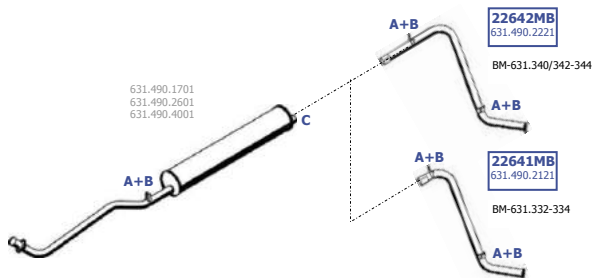

Suitable to:
MERCEDES

MB 100

EURO 0/1

1988 – 1996

4X2

Eng. Diesel
4 cyl. 2,3 ltr.
53 KW / 72 HP

Eng. Diesel
4 cyl. 2,4 ltr.
55 KW / 75 HP

LHD

Baumuster
631.332
631.333
631.334
631.340
631.342
631.343
631.344

MB-1110001

631.490.1701
631.490.2601
631.490.4001