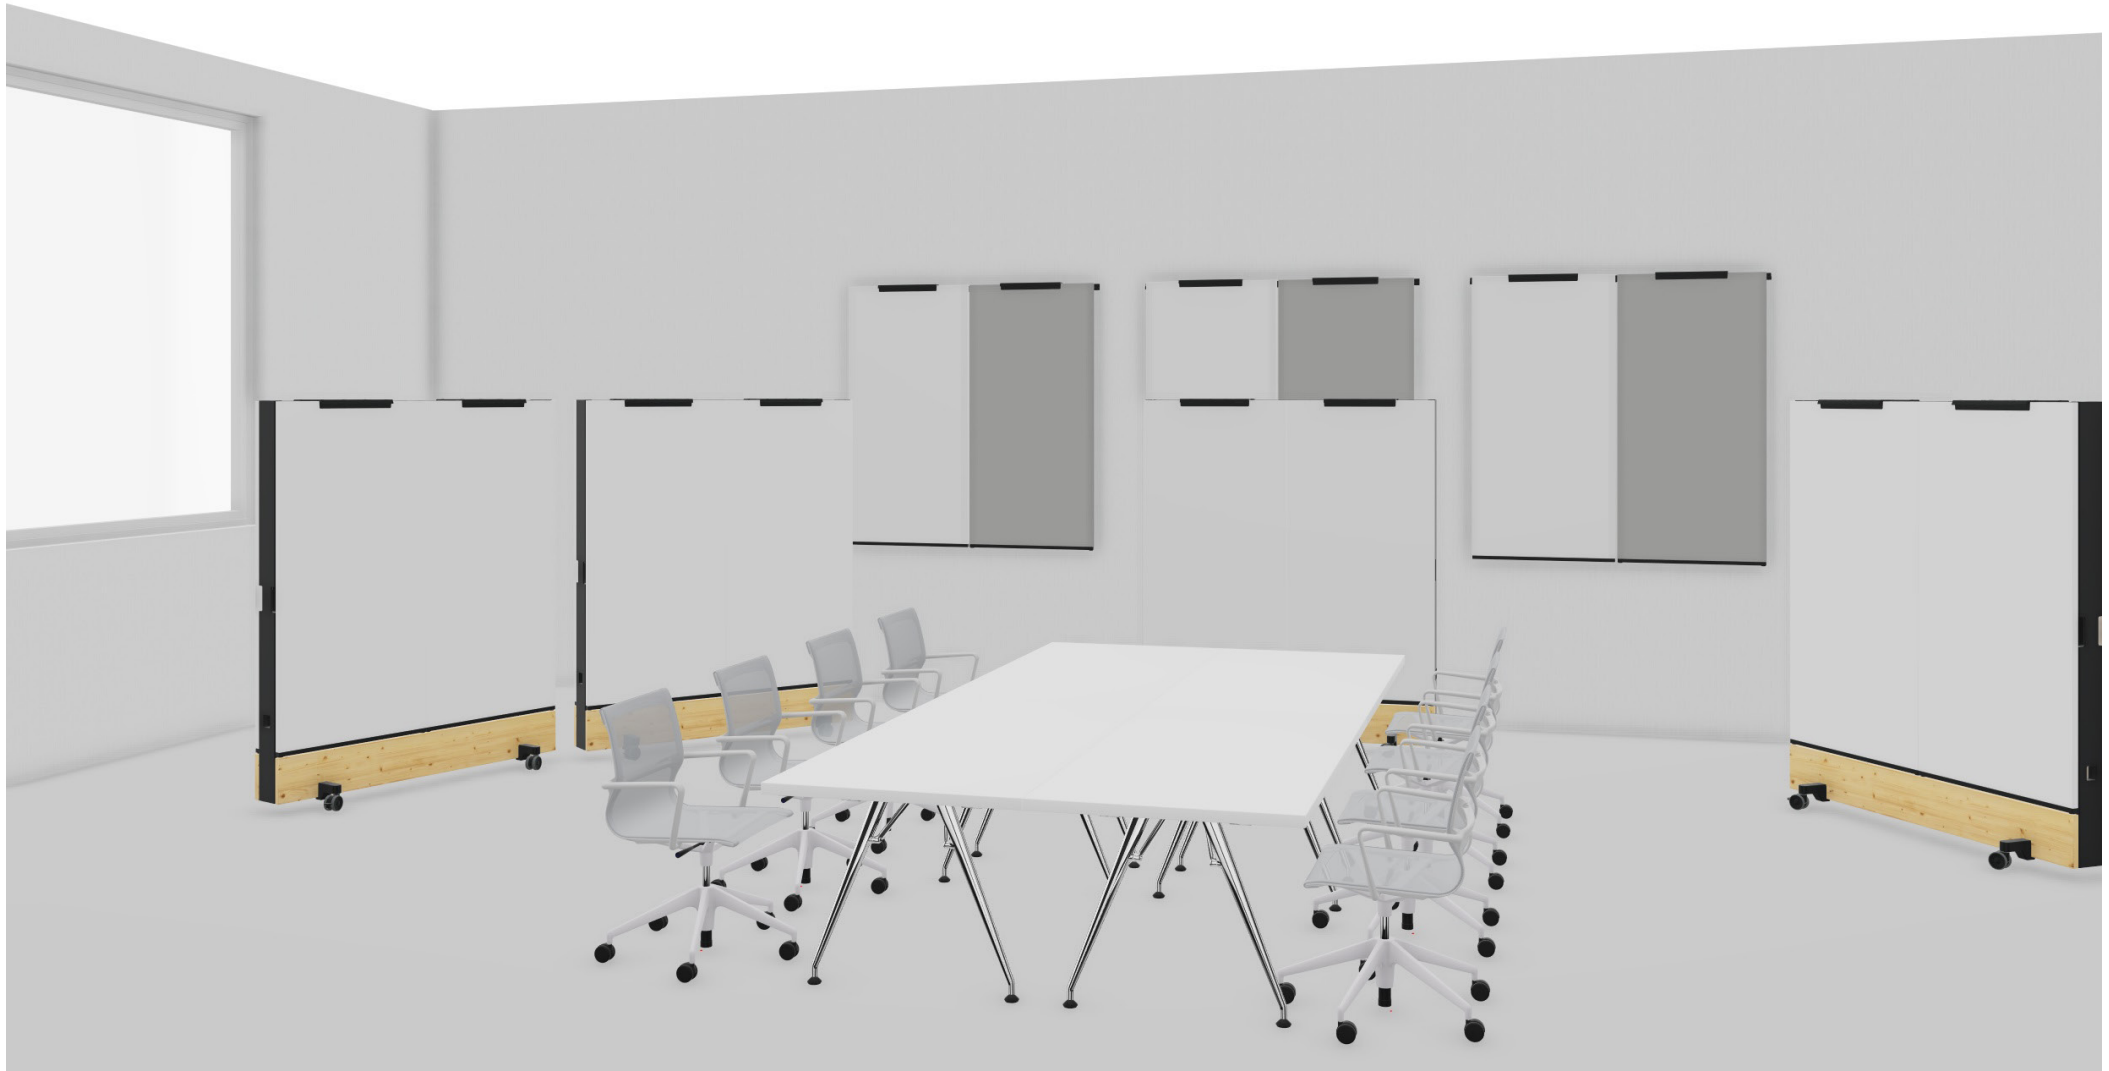

- **Physix Studio**
  frame colour black

- **Physix Studio**
  frame colour soft grey

- **Click**
  180 x 90cm table

- **Dancing Wall**
  softlight wall mounted rail with whiteboard and fabric panels
  softlight frame, spruce baseboard with whiteboard panels