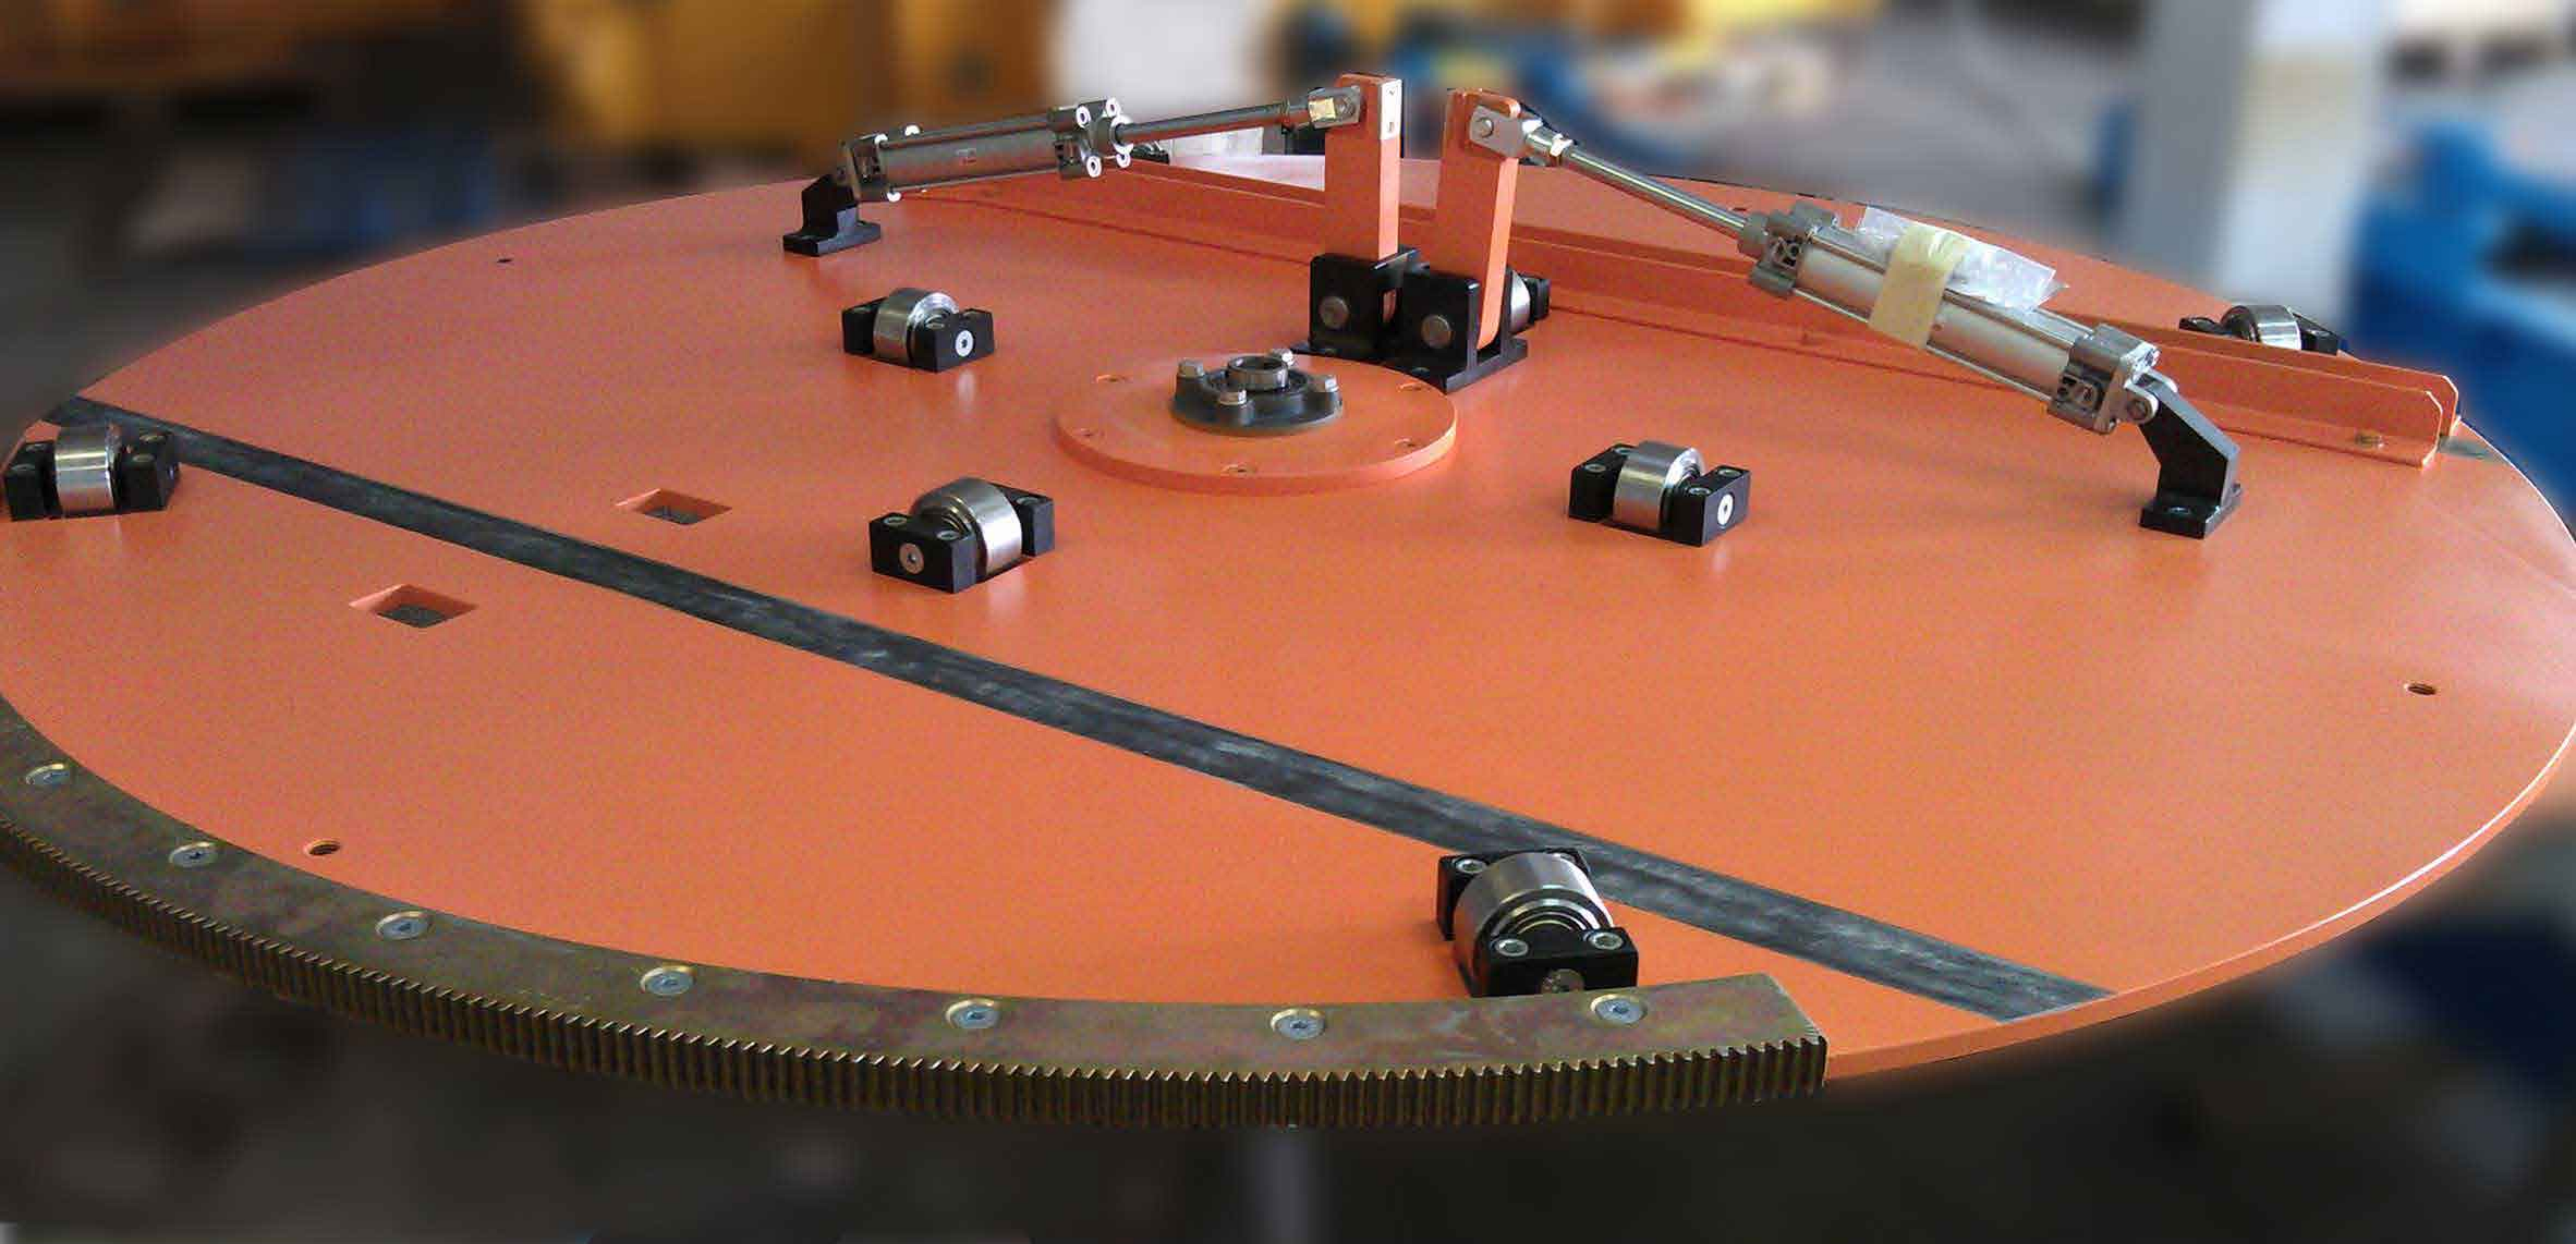

**HALL ROOF
CONSTRUCTION**

CERTIFICATES
EN 1090 (CE MARK) EXC2
ISO 9001, ISO 3834-2

visit our website
WWW.VOSSE.COM

**PAINTING
FLAT
ELEMENTS**

visit our website
WWW.VOSSE.COM

EDGES
CHAMFERING

visit our website
WWW.VOSSE.COM