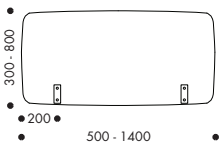

• Standard feature - Not available + Optional feature

DIMENSIONS

Precinct Classic with 2 Brackets

Precinct Sweep with 2 Brackets

Precinct Classic with 3 Brackets

Precinct Sweep with 3 Brackets

Precinct Classic Single Desk

Precinct Sweep Single Desk

Precinct Classic on Pod

Precinct Sweep on Pod

PRECINCT WORKTOP MOUNTED SCREENS

DIMENSIONS

Precinct Classic with 2 Brackets

Precinct Classic with 3 Brackets

Precinct Classic Single Desk

Precinct Classic on Pod

Precinct Sweep with 2 Brackets

Precinct Sweep with 3 Brackets

Precinct Sweep Single Desk

Precinct Sweep on Pod

Precinct Curve

Precinct Curve on Single Desk

Precinct Curve on Pod