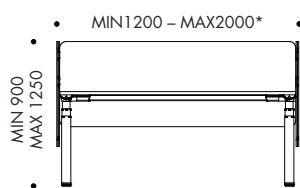

PRECINCT WORKTOP MOUNTED SCREENS

DIMENSIONS

Precinct Curve LH

Precinct Curve RH

PRECINCT FRAME MOUNTED SCREENS

STANDARD FEATURES/FINISHES	SPINE	SPINE & END	SCREEN ARM
Available with Classic shapes	•	•	•
Available with Sweep shapes	•	–	•
Compatible with Orbis 180 degree pod of 2	•	•	–
Compatible with Orbis 90 degree pod of 2 T, 90 degree pod of 4 X	•	–	–
Compatible with Rumba 180 degree pod of 2	•	•	–
Compatible with Rumba 90 degree pod of 2 T, 90 degree pod of 4 X	•	–	–
Compatible with Orbis 180 degree single, 90 degree 2 & 3 end	–	–	•
Compatible with Rumba 180 degree single, 90 degree 2 & 3 end	–	–	•

• Standard feature – Not available + Optional feature

DIMENSIONS

Precinct Classic Spine

Precinct Sweep Spine

Precinct Classic

Precinct Classic Spine & End

Precinct Sweep

Note:
*Screens must equal to frame length