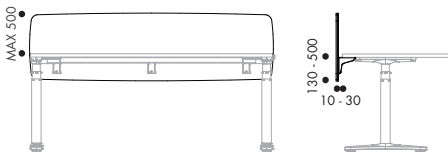

Precinct Sweep Single Desk

Precinct Classic on Pod

Precinct Sweep on Pod

PRECINCT WORKTOP MOUNTED SCREENS

DIMENSIONS

Precinct Classic with 2 Brackets

Precinct Classic with 3 Brackets

Precinct Classic Single Desk

Precinct Classic on Pod

Precinct Sweep with 2 Brackets

Precinct Sweep with 3 Brackets

Precinct Sweep Single Desk

Precinct Sweep on Pod

Precinct Curve

Precinct Curve on Single Desk

Precinct Curve on Pod

PRECINCT WORKTOP MOUNTED SCREENS

DIMENSIONS

Precinct Curve LH

Precinct Curve RH

PRECINCT FRAME MOUNTED SCREENS

STANDARD FEATURES/FINISHES	SPINE	SPINE & END	SCREEN ARM
Available with Classic shapes	•	•	•
Available with Sweep shapes	•	–	•
Compatible with Orbis 180 degree pod of 2	•	•	–
Compatible with Orbis 90 degree pod of 2 T, 90 degree pod of 4 X	•	–	–
Compatible with Rumba 180 degree pod of 2	•	•	–
Compatible with Rumba 90 degree pod of 2 T, 90 degree pod of 4 X	•	–	–
Compatible with Orbis 180 degree single, 90 degree 2 & 3 end	–	–	•
Compatible with Rumba 180 degree single, 90 degree 2 & 3 end	–	–	•

• Standard feature – Not available + Optional feature

DIMENSIONS

Precinct Classic Spine

Precinct Sweep Spine

Precinct Classic

Precinct Classic Spine & End

Precinct Sweep

Note:
*Screens must equal to frame length