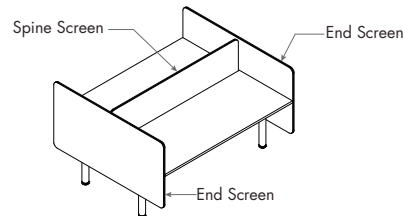

Precinct Classic on Pod

Precinct Sweep with 2 Brackets

Precinct Sweep with 3 Brackets

Precinct Sweep Single Desk

Precinct Sweep on Pod

Precinct Curve

Precinct Curve on Single Desk

Precinct Curve on Pod

PRECINCT WORKTOP MOUNTED SCREENS

DIMENSIONS

Precinct Curve LH

Precinct Curve RH

PRECINCT FRAME MOUNTED SCREENS

STANDARD FEATURES/FINISHES	SPINE	SPINE & END	SCREEN ARM
Available with Classic shapes	•	•	•
Available with Sweep shapes	•	–	•
Compatible with Orbis 180 degree pod of 2	•	•	–
Compatible with Orbis 90 degree pod of 2 T, 90 degree pod of 4 X	•	–	–
Compatible with Rumba 180 degree pod of 2	•	•	–
Compatible with Rumba 90 degree pod of 2 T, 90 degree pod of 4 X	•	–	–
Compatible with Orbis 180 degree single, 90 degree 2 & 3 end	–	–	•
Compatible with Rumba 180 degree single, 90 degree 2 & 3 end	–	–	•

• Standard feature – Not available + Optional feature

DIMENSIONS

Precinct Classic Spine

Precinct Sweep Spine

Precinct Classic

Precinct Classic Spine & End

Precinct Sweep

Note:
*Screens must equal to frame length