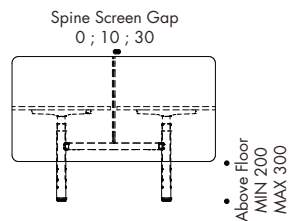

PRECINCT WORKTOP MOUNTED SCREENS

DIMENSIONS

Precinct Curve LH

Precinct Curve RH

PRECINCT FRAME MOUNTED SCREENS

STANDARD FEATURES/FINISHES	SPINE	SPINE & END	SCREEN ARM
Available with Classic shapes	•	•	•
Available with Sweep shapes	•	–	•
Compatible with Orbis 180 degree pod of 2	•	•	–
Compatible with Orbis 90 degree pod of 2 T, 90 degree pod of 4 X	•	–	–
Compatible with Rumba 180 degree pod of 2	•	•	–
Compatible with Rumba 90 degree pod of 2 T, 90 degree pod of 4 X	•	–	–
Compatible with Orbis 180 degree single, 90 degree 2 & 3 end	–	–	•
Compatible with Rumba 180 degree single, 90 degree 2 & 3 end	–	–	•

• Standard feature – Not available + Optional feature

DIMENSIONS

Precinct Classic Spine

Precinct Sweep Spine

Precinct Classic

Precinct Classic Spine & End

Precinct Sweep

Note:
*Screens must equal to frame length