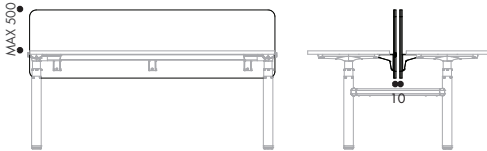

• Standard feature - Not available + Optional feature

DIMENSIONS

Precinct Classic with 2 Brackets

Precinct Sweep with 2 Brackets

Precinct Classic with 3 Brackets

Precinct Sweep with 3 Brackets

Precinct Classic Single Desk

Precinct Sweep Single Desk

Precinct Classic on Pod

Precinct Sweep on Pod

PRECINCT WORKTOP MOUNTED SCREENS

DIMENSIONS

Precinct Classic with 2 Brackets

Precinct Classic with 3 Brackets

Precinct Classic Single Desk

Precinct Classic on Pod

Precinct Sweep with 2 Brackets

Precinct Sweep with 3 Brackets

Precinct Sweep Single Desk

Precinct Sweep on Pod

Precinct Curve

Precinct Curve on Single Desk

Precinct Curve on Pod

PRECINCT WORKTOP MOUNTED SCREENS

DIMENSIONS

Precinct Curve LH

Precinct Curve RH

PRECINCT FRAME MOUNTED SCREENS

STANDARD FEATURES/FINISHES	SPINE	SPINE & END	SCREEN ARM
Available with Classic shapes	•	•	•
Available with Sweep shapes	•	–	•
Compatible with Orbis 180 degree pod of 2	•	•	–
Compatible with Orbis 90 degree pod of 2 T, 90 degree pod of 4 X	•	–	–
Compatible with Rumba 180 degree pod of 2	•	•	–
Compatible with Rumba 90 degree pod of 2 T, 90 degree pod of 4 X	•	–	–
Compatible with Orbis 180 degree single, 90 degree 2 & 3 end	–	–	•
Compatible with Rumba 180 degree single, 90 degree 2 & 3 end	–	–	•