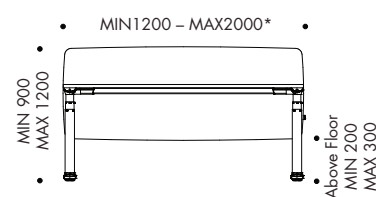

PRECINCT WORKTOP MOUNTED SCREENS

DIMENSIONS

Precinct Curve LH

Precinct Curve RH

PRECINCT FRAME MOUNTED SCREENS

STANDARD FEATURES/FINISHES	SPINE	SPINE & END	SCREEN ARM
Available with Classic shapes	•	•	•
Available with Sweep shapes	•	–	•
Compatible with Orbis 180 degree pod of 2	•	•	–
Compatible with Orbis 90 degree pod of 2 T, 90 degree pod of 4 X	•	–	–
Compatible with Rumba 180 degree pod of 2	•	•	–
Compatible with Rumba 90 degree pod of 2 T, 90 degree pod of 4 X	•	–	–
Compatible with Orbis 180 degree single, 90 degree 2 & 3 end	–	–	•
Compatible with Rumba 180 degree single, 90 degree 2 & 3 end	–	–	•

• Standard feature – Not available + Optional feature

DIMENSIONS

Precinct Classic Spine

Precinct Sweep Spine

Precinct Classic

Precinct Classic Spine & End

Precinct Sweep

Note:
*Screens must equal to frame length