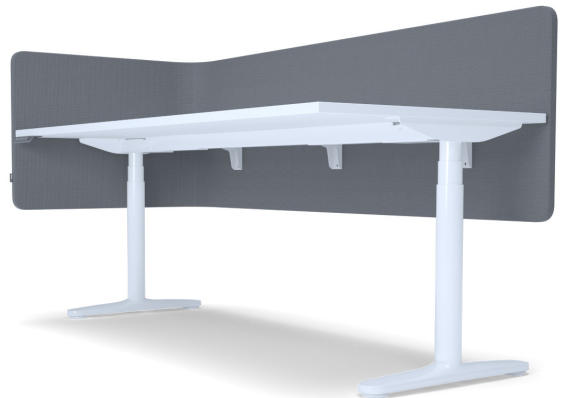

Precinct

Precinct

A soft aesthetic frameless screen.

PRECINCT WORKTOP MOUNTED SCREENS & FRAME MOUNTED SCREENS

FEATURES

PRECINCT is a 30mm soft and frameless screen solution that is highly functional and aesthetically pleasing, creating clean and defined workspaces.

PRECINCT DESK FRAME MOUNTED screens consist of Spine, Spine & End and Screen Arm. Spine & Screen Arm available in either Classic or Sweep shape. Spine & End screen available in Classic shape only.

Compatible with ORBIS and RUMBA workstations.

Precinct Classic on Pod

Precinct Sweep with 2 Brackets

Precinct Sweep with 3 Brackets

Precinct Sweep Single Desk

Precinct Sweep on Pod

Precinct Curve

Precinct Curve on Single Desk

Precinct Curve on Pod

PRECINCT WORKTOP MOUNTED SCREENS

DIMENSIONS

Precinct Curve LH

Precinct Curve RH

PRECINCT FRAME MOUNTED SCREENS

STANDARD FEATURES/FINISHES	SPINE	SPINE & END	SCREEN ARM
Available with Classic shapes	•	•	•
Available with Sweep shapes	•	–	•
Compatible with Orbis 180 degree pod of 2	•	•	–
Compatible with Orbis 90 degree pod of 2 T, 90 degree pod of 4 X	•	–	–
Compatible with Rumba 180 degree pod of 2	•	•	–
Compatible with Rumba 90 degree pod of 2 T, 90 degree pod of 4 X	•	–	–
Compatible with Orbis 180 degree single, 90 degree 2 & 3 end	–	–	•
Compatible with Rumba 180 degree single, 90 degree 2 & 3 end	–	–	•