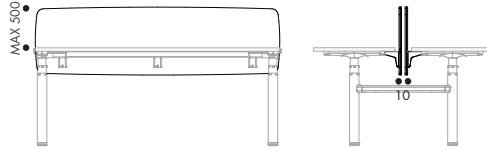

Precinct Sweep Single Desk

Precinct Classic on Pod

Precinct Sweep on Pod

PRECINCT WORKTOP MOUNTED SCREENS

DIMENSIONS

Precinct Classic with 2 Brackets

Precinct Classic with 3 Brackets

Precinct Classic Single Desk

Precinct Classic on Pod

Precinct Sweep with 2 Brackets

Precinct Sweep with 3 Brackets

Precinct Sweep Single Desk

Precinct Sweep on Pod

Precinct Curve

Precinct Curve on Single Desk

Precinct Curve on Pod

PRECINCT WORKTOP MOUNTED SCREENS

DIMENSIONS

Precinct Curve LH

Precinct Curve RH

PRECINCT FRAME MOUNTED SCREENS

STANDARD FEATURES/FINISHES	SPINE	SPINE & END	SCREEN ARM
Available with Classic shapes	•	•	•
Available with Sweep shapes	•	–	•
Compatible with Orbis 180 degree pod of 2	•	•	–
Compatible with Orbis 90 degree pod of 2 T, 90 degree pod of 4 X	•	–	–
Compatible with Rumba 180 degree pod of 2	•	•	–
Compatible with Rumba 90 degree pod of 2 T, 90 degree pod of 4 X	•	–	–
Compatible with Orbis 180 degree single, 90 degree 2 & 3 end	–	–	•
Compatible with Rumba 180 degree single, 90 degree 2 & 3 end	–	–	•

• Standard feature – Not available + Optional feature

DIMENSIONS

Precinct Classic Spine

Precinct Sweep Spine

Precinct Classic

Precinct Classic Spine & End

Precinct Sweep

Note:
*Screens must equal to frame length