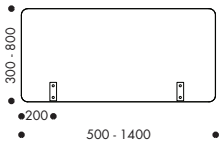

• Standard feature - Not available + Optional feature

DIMENSIONS

Precinct Classic with 2 Brackets

Precinct Sweep with 2 Brackets

Precinct Classic with 3 Brackets

Precinct Sweep with 3 Brackets

Precinct Classic Single Desk

Precinct Sweep Single Desk

Precinct Classic on Pod

Precinct Sweep on Pod

PRECINCT WORKTOP MOUNTED SCREENS

DIMENSIONS

Precinct Classic with 2 Brackets

Precinct Classic with 3 Brackets

Precinct Classic Single Desk

Precinct Classic on Pod

Precinct Sweep with 2 Brackets

Precinct Sweep with 3 Brackets

Precinct Sweep Single Desk

Precinct Sweep on Pod

Precinct Curve

Precinct Curve on Single Desk

Precinct Curve on Pod