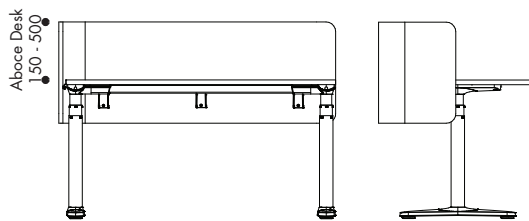

Precinct Sweep Single Desk

Precinct Classic on Pod

Precinct Sweep on Pod

PRECINCT WORKTOP MOUNTED SCREENS

DIMENSIONS

Precinct Classic with 2 Brackets

Precinct Classic with 3 Brackets

Precinct Classic Single Desk

Precinct Classic on Pod

Precinct Sweep with 2 Brackets

Precinct Sweep with 3 Brackets

Precinct Sweep Single Desk

Precinct Sweep on Pod

Precinct Curve

Precinct Curve on Single Desk

Precinct Curve on Pod

PRECINCT WORKTOP MOUNTED SCREENS

DIMENSIONS

Precinct Curve LH

Precinct Curve RH

PRECINCT FRAME MOUNTED SCREENS

STANDARD FEATURES/FINISHES	SPINE	SPINE & END	SCREEN ARM
Available with Classic shapes	•	•	•
Available with Sweep shapes	•	–	•
Compatible with Orbis 180 degree pod of 2	•	•	–
Compatible with Orbis 90 degree pod of 2 T, 90 degree pod of 4 X	•	–	–
Compatible with Rumba 180 degree pod of 2	•	•	–
Compatible with Rumba 90 degree pod of 2 T, 90 degree pod of 4 X	•	–	–
Compatible with Orbis 180 degree single, 90 degree 2 & 3 end	–	–	•
Compatible with Rumba 180 degree single, 90 degree 2 & 3 end	–	–	•

• Standard feature – Not available + Optional feature

DIMENSIONS

Precinct Classic Spine

Precinct Sweep Spine

Precinct Classic

Precinct Classic Spine & End

Precinct Sweep

Note:
*Screens must equal to frame length