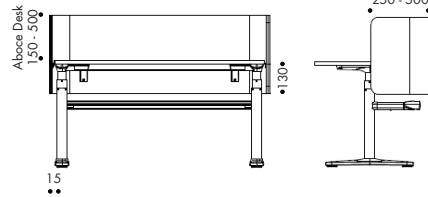

Precinct Sweep Single Desk

Precinct Classic on Pod

Precinct Sweep on Pod

PRECINCT WORKTOP MOUNTED SCREENS

DIMENSIONS

Precinct Classic with 2 Brackets

Precinct Classic with 3 Brackets

Precinct Classic Single Desk

Precinct Classic on Pod

Precinct Sweep with 2 Brackets

Precinct Sweep with 3 Brackets

Precinct Sweep Single Desk

Precinct Sweep on Pod

Precinct Curve

Precinct Curve on Single Desk

Precinct Curve on Pod

PRECINCT WORKTOP MOUNTED SCREENS

DIMENSIONS

Precinct Curve LH

Precinct Curve RH

PRECINCT FRAME MOUNTED SCREENS

STANDARD FEATURES/FINISHES	SPINE	SPINE & END	SCREEN ARM
Available with Classic shapes	•	•	•
Available with Sweep shapes	•	–	•
Compatible with Orbis 180 degree pod of 2	•	•	–
Compatible with Orbis 90 degree pod of 2 T, 90 degree pod of 4 X	•	–	–
Compatible with Rumba 180 degree pod of 2	•	•	–
Compatible with Rumba 90 degree pod of 2 T, 90 degree pod of 4 X	•	–	–
Compatible with Orbis 180 degree single, 90 degree 2 & 3 end	–	–	•
Compatible with Rumba 180 degree single, 90 degree 2 & 3 end	–	–	•