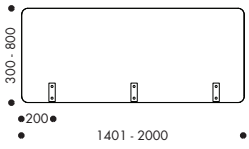

• Standard feature - Not available + Optional feature

DIMENSIONS

Precinct Classic with 2 Brackets

Precinct Sweep with 2 Brackets

Precinct Classic with 3 Brackets

Precinct Sweep with 3 Brackets

Precinct Classic Single Desk

Precinct Sweep Single Desk

Precinct Classic on Pod

Precinct Sweep on Pod

PRECINCT WORKTOP MOUNTED SCREENS

DIMENSIONS

Precinct Classic with 2 Brackets

Precinct Classic with 3 Brackets

Precinct Classic Single Desk

Precinct Classic on Pod

Precinct Sweep with 2 Brackets

Precinct Sweep with 3 Brackets

Precinct Sweep Single Desk

Precinct Sweep on Pod

Precinct Curve

Precinct Curve on Single Desk

Precinct Curve on Pod