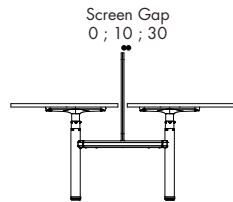

Precinct Classic on Pod

Precinct Sweep with 2 Brackets

Precinct Sweep with 3 Brackets

Precinct Sweep Single Desk

Precinct Sweep on Pod

Precinct Curve

Precinct Curve on Single Desk

Precinct Curve on Pod

PRECINCT WORKTOP MOUNTED SCREENS

DIMENSIONS

Precinct Curve LH

Precinct Curve RH

PRECINCT FRAME MOUNTED SCREENS

STANDARD FEATURES/FINISHES	SPINE	SPINE & END	SCREEN ARM
Available with Classic shapes	•	•	•
Available with Sweep shapes	•	–	•
Compatible with Orbis 180 degree pod of 2	•	•	–
Compatible with Orbis 90 degree pod of 2 T, 90 degree pod of 4 X	•	–	–
Compatible with Rumba 180 degree pod of 2	•	•	–
Compatible with Rumba 90 degree pod of 2 T, 90 degree pod of 4 X	•	–	–
Compatible with Orbis 180 degree single, 90 degree 2 & 3 end	–	–	•
Compatible with Rumba 180 degree single, 90 degree 2 & 3 end	–	–	•

• Standard feature – Not available + Optional feature

DIMENSIONS

Precinct Classic Spine

Precinct Sweep Spine

Precinct Classic

Precinct Classic Spine & End

Precinct Sweep

Note:
*Screens must equal to frame length