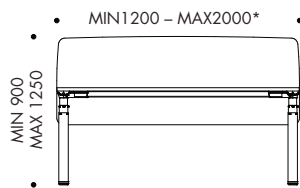

Precinct Classic on Pod

Precinct Sweep with 2 Brackets

Precinct Sweep with 3 Brackets

Precinct Sweep Single Desk

Precinct Sweep on Pod

Precinct Curve

Precinct Curve on Single Desk

Precinct Curve on Pod

PRECINCT WORKTOP MOUNTED SCREENS

DIMENSIONS

Precinct Curve LH

Precinct Curve RH

PRECINCT FRAME MOUNTED SCREENS

STANDARD FEATURES/FINISHES	SPINE	SPINE & END	SCREEN ARM
Available with Classic shapes	•	•	•
Available with Sweep shapes	•	–	•
Compatible with Orbis 180 degree pod of 2	•	•	–
Compatible with Orbis 90 degree pod of 2 T, 90 degree pod of 4 X	•	–	–
Compatible with Rumba 180 degree pod of 2	•	•	–
Compatible with Rumba 90 degree pod of 2 T, 90 degree pod of 4 X	•	–	–
Compatible with Orbis 180 degree single, 90 degree 2 & 3 end	–	–	•
Compatible with Rumba 180 degree single, 90 degree 2 & 3 end	–	–	•

• Standard feature – Not available + Optional feature

DIMENSIONS

Precinct Classic Spine

Precinct Sweep Spine

Precinct Classic

Precinct Classic Spine & End

Precinct Sweep

Note:
*Screens must equal to frame length