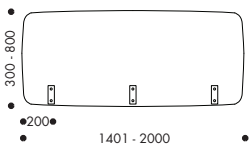

• Standard feature - Not available + Optional feature

DIMENSIONS

Precinct Classic with 2 Brackets

Precinct Sweep with 2 Brackets

Precinct Classic with 3 Brackets

Precinct Sweep with 3 Brackets

Precinct Classic Single Desk

Precinct Sweep Single Desk

Precinct Classic on Pod

Precinct Sweep on Pod

PRECINCT WORKTOP MOUNTED SCREENS

DIMENSIONS

Precinct Classic with 2 Brackets

Precinct Classic with 3 Brackets

Precinct Classic Single Desk

Precinct Classic on Pod

Precinct Sweep with 2 Brackets

Precinct Sweep with 3 Brackets

Precinct Sweep Single Desk

Precinct Sweep on Pod

Precinct Curve

Precinct Curve on Single Desk

Precinct Curve on Pod