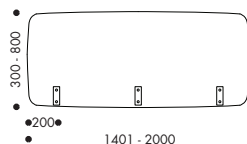

• Standard feature - Not available + Optional feature

DIMENSIONS

Precinct Classic with 2 Brackets

Precinct Sweep with 2 Brackets

Precinct Classic with 3 Brackets

Precinct Sweep with 3 Brackets

Precinct Classic Single Desk

Precinct Sweep Single Desk

Precinct Classic on Pod

Precinct Sweep on Pod

PRECINCT WORKTOP MOUNTED SCREENS

DIMENSIONS

Precinct Classic with 2 Brackets

Precinct Classic with 3 Brackets

Precinct Classic Single Desk