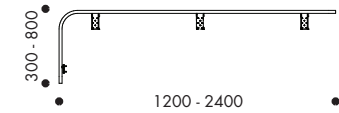

Precinct Classic on Pod

Precinct Sweep with 2 Brackets

Precinct Sweep with 3 Brackets

Precinct Sweep Single Desk

Precinct Sweep on Pod

Precinct Curve

Precinct Curve on Single Desk

Precinct Curve on Pod

PRECINCT WORKTOP MOUNTED SCREENS

DIMENSIONS

Precinct Curve LH

Precinct Curve RH

PRECINCT FRAME MOUNTED SCREENS

STANDARD FEATURES/FINISHES	SPINE	SPINE & END	SCREEN ARM
Available with Classic shapes	•	•	•
Available with Sweep shapes	•	–	•
Compatible with Orbis 180 degree pod of 2	•	•	–
Compatible with Orbis 90 degree pod of 2 T, 90 degree pod of 4 X	•	–	–
Compatible with Rumba 180 degree pod of 2	•	•	–
Compatible with Rumba 90 degree pod of 2 T, 90 degree pod of 4 X	•	–	–
Compatible with Orbis 180 degree single, 90 degree 2 & 3 end	–	–	•
Compatible with Rumba 180 degree single, 90 degree 2 & 3 end	–	–	•