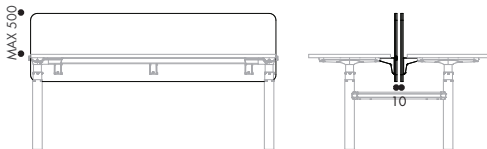

• Standard feature - Not available + Optional feature

DIMENSIONS

Precinct Classic with 2 Brackets

Precinct Sweep with 2 Brackets

Precinct Classic with 3 Brackets

Precinct Sweep with 3 Brackets

Precinct Classic Single Desk

Precinct Sweep Single Desk

Precinct Classic on Pod

Precinct Sweep on Pod

PRECINCT WORKTOP MOUNTED SCREENS

DIMENSIONS

Precinct Classic with 2 Brackets

Precinct Classic with 3 Brackets

Precinct Classic Single Desk

Precinct Classic on Pod

Precinct Sweep with 2 Brackets

Precinct Sweep with 3 Brackets

Precinct Sweep Single Desk

Precinct Sweep on Pod

Precinct Curve

Precinct Curve on Single Desk

Precinct Curve on Pod