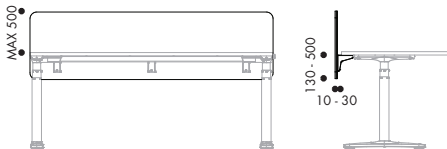

• Standard feature - Not available + Optional feature

DIMENSIONS

Precinct Classic with 2 Brackets

Precinct Sweep with 2 Brackets

Precinct Classic with 3 Brackets

Precinct Sweep with 3 Brackets

Precinct Classic Single Desk

Precinct Sweep Single Desk

Precinct Classic on Pod

Precinct Sweep on Pod

PRECINCT WORKTOP MOUNTED SCREENS

DIMENSIONS

Precinct Classic with 2 Brackets

Precinct Classic with 3 Brackets

Precinct Classic Single Desk

Precinct Classic on Pod

Precinct Sweep with 2 Brackets

Precinct Sweep with 3 Brackets

Precinct Sweep Single Desk

Precinct Sweep on Pod

Precinct Curve

Precinct Curve on Single Desk

Precinct Curve on Pod