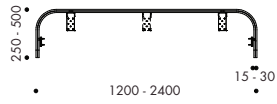

Precinct Sweep Single Desk

Precinct Classic on Pod

Precinct Sweep on Pod

PRECINCT WORKTOP MOUNTED SCREENS

DIMENSIONS

Precinct Classic with 2 Brackets

Precinct Classic with 3 Brackets

Precinct Classic Single Desk

Precinct Classic on Pod

Precinct Sweep with 2 Brackets

Precinct Sweep with 3 Brackets

Precinct Sweep Single Desk

Precinct Sweep on Pod

Precinct Curve

Precinct Curve on Single Desk

Precinct Curve on Pod

PRECINCT WORKTOP MOUNTED SCREENS

DIMENSIONS

Precinct Curve LH

Precinct Curve RH

PRECINCT FRAME MOUNTED SCREENS

STANDARD FEATURES/FINISHES	SPINE	SPINE & END	SCREEN ARM
Available with Classic shapes	•	•	•
Available with Sweep shapes	•	–	•
Compatible with Orbis 180 degree pod of 2	•	•	–
Compatible with Orbis 90 degree pod of 2 T, 90 degree pod of 4 X	•	–	–
Compatible with Rumba 180 degree pod of 2	•	•	–
Compatible with Rumba 90 degree pod of 2 T, 90 degree pod of 4 X	•	–	–
Compatible with Orbis 180 degree single, 90 degree 2 & 3 end	–	–	•
Compatible with Rumba 180 degree single, 90 degree 2 & 3 end	–	–	•

• Standard feature – Not available + Optional feature

DIMENSIONS

Precinct Classic Spine

Precinct Sweep Spine

Precinct Classic

Precinct Classic Spine & End

Precinct Sweep

Note:
*Screens must equal to frame length