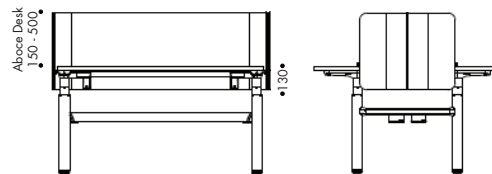

Precinct Sweep Single Desk

Precinct Classic on Pod

Precinct Sweep on Pod

PRECINCT WORKTOP MOUNTED SCREENS

DIMENSIONS

Precinct Classic with 2 Brackets

Precinct Classic with 3 Brackets

Precinct Classic Single Desk

Precinct Classic on Pod

Precinct Sweep with 2 Brackets

Precinct Sweep with 3 Brackets

Precinct Sweep Single Desk

Precinct Sweep on Pod

Precinct Curve

Precinct Curve on Single Desk

Precinct Curve on Pod

PRECINCT WORKTOP MOUNTED SCREENS

DIMENSIONS

Precinct Curve LH

Precinct Curve RH

PRECINCT FRAME MOUNTED SCREENS

STANDARD FEATURES/FINISHES	SPINE	SPINE & END	SCREEN ARM
Available with Classic shapes	•	•	•
Available with Sweep shapes	•	–	•
Compatible with Orbis 180 degree pod of 2	•	•	–
Compatible with Orbis 90 degree pod of 2 T, 90 degree pod of 4 X	•	–	–
Compatible with Rumba 180 degree pod of 2	•	•	–
Compatible with Rumba 90 degree pod of 2 T, 90 degree pod of 4 X	•	–	–
Compatible with Orbis 180 degree single, 90 degree 2 & 3 end	–	–	•
Compatible with Rumba 180 degree single, 90 degree 2 & 3 end	–	–	•

• Standard feature – Not available + Optional feature

DIMENSIONS

Precinct Classic Spine

Precinct Sweep Spine

Precinct Classic

Precinct Classic Spine & End

Precinct Sweep

Note:
*Screens must equal to frame length