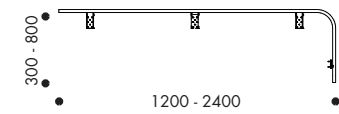

Precinct Classic on Pod

Precinct Sweep with 2 Brackets

Precinct Sweep with 3 Brackets

Precinct Sweep Single Desk

Precinct Sweep on Pod

Precinct Curve

Precinct Curve on Single Desk

Precinct Curve on Pod

PRECINCT WORKTOP MOUNTED SCREENS

DIMENSIONS

Precinct Curve LH

Precinct Curve RH

PRECINCT FRAME MOUNTED SCREENS

STANDARD FEATURES/FINISHES	SPINE	SPINE & END	SCREEN ARM
Available with Classic shapes	•	•	•
Available with Sweep shapes	•	–	•
Compatible with Orbis 180 degree pod of 2	•	•	–
Compatible with Orbis 90 degree pod of 2 T, 90 degree pod of 4 X	•	–	–
Compatible with Rumba 180 degree pod of 2	•	•	–
Compatible with Rumba 90 degree pod of 2 T, 90 degree pod of 4 X	•	–	–
Compatible with Orbis 180 degree single, 90 degree 2 & 3 end	–	–	•
Compatible with Rumba 180 degree single, 90 degree 2 & 3 end	–	–	•