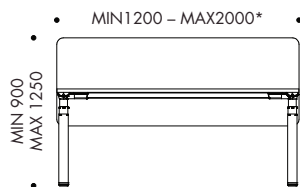

Precinct Classic on Pod

Precinct Sweep with 2 Brackets

Precinct Sweep with 3 Brackets

Precinct Sweep Single Desk

Precinct Sweep on Pod

Precinct Curve

Precinct Curve on Single Desk

Precinct Curve on Pod

PRECINCT WORKTOP MOUNTED SCREENS

DIMENSIONS

Precinct Curve LH

Precinct Curve RH

PRECINCT FRAME MOUNTED SCREENS

STANDARD FEATURES/FINISHES	SPINE	SPINE & END	SCREEN ARM
Available with Classic shapes	•	•	•
Available with Sweep shapes	•	–	•
Compatible with Orbis 180 degree pod of 2	•	•	–
Compatible with Orbis 90 degree pod of 2 T, 90 degree pod of 4 X	•	–	–
Compatible with Rumba 180 degree pod of 2	•	•	–
Compatible with Rumba 90 degree pod of 2 T, 90 degree pod of 4 X	•	–	–
Compatible with Orbis 180 degree single, 90 degree 2 & 3 end	–	–	•
Compatible with Rumba 180 degree single, 90 degree 2 & 3 end	–	–	•

• Standard feature – Not available + Optional feature

DIMENSIONS

Precinct Classic Spine

Precinct Sweep Spine

Precinct Classic

Precinct Classic Spine & End

Precinct Sweep

Note:
*Screens must equal to frame length