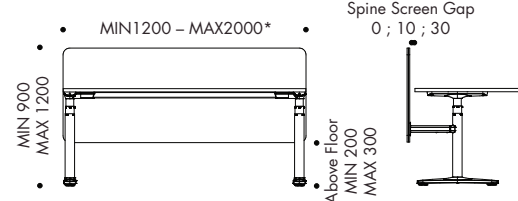

PRECINCT WORKTOP MOUNTED SCREENS

DIMENSIONS

Precinct Curve LH

Precinct Curve RH

PRECINCT FRAME MOUNTED SCREENS

STANDARD FEATURES/FINISHES	SPINE	SPINE & END	SCREEN ARM
Available with Classic shapes	•	•	•
Available with Sweep shapes	•	–	•
Compatible with Orbis 180 degree pod of 2	•	•	–
Compatible with Orbis 90 degree pod of 2 T, 90 degree pod of 4 X	•	–	–
Compatible with Rumba 180 degree pod of 2	•	•	–
Compatible with Rumba 90 degree pod of 2 T, 90 degree pod of 4 X	•	–	–
Compatible with Orbis 180 degree single, 90 degree 2 & 3 end	–	–	•
Compatible with Rumba 180 degree single, 90 degree 2 & 3 end	–	–	•

• Standard feature – Not available + Optional feature

DIMENSIONS

Precinct Classic Spine

Precinct Sweep Spine

Precinct Classic

Precinct Classic Spine & End

Precinct Sweep

Note:
*Screens must equal to frame length