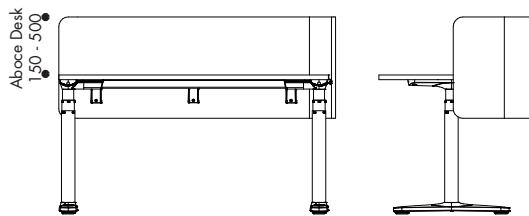

Precinct Sweep Single Desk

Precinct Classic on Pod

Precinct Sweep on Pod

PRECINCT WORKTOP MOUNTED SCREENS

DIMENSIONS

Precinct Classic with 2 Brackets

Precinct Classic with 3 Brackets

Precinct Classic Single Desk

Precinct Classic on Pod

Precinct Sweep with 2 Brackets

Precinct Sweep with 3 Brackets

Precinct Sweep Single Desk

Precinct Sweep on Pod

Precinct Curve

Precinct Curve on Single Desk

Precinct Curve on Pod

PRECINCT WORKTOP MOUNTED SCREENS

DIMENSIONS

Precinct Curve LH

Precinct Curve RH

PRECINCT FRAME MOUNTED SCREENS

STANDARD FEATURES/FINISHES	SPINE	SPINE & END	SCREEN ARM
Available with Classic shapes	•	•	•
Available with Sweep shapes	•	–	•
Compatible with Orbis 180 degree pod of 2	•	•	–
Compatible with Orbis 90 degree pod of 2 T, 90 degree pod of 4 X	•	–	–
Compatible with Rumba 180 degree pod of 2	•	•	–
Compatible with Rumba 90 degree pod of 2 T, 90 degree pod of 4 X	•	–	–
Compatible with Orbis 180 degree single, 90 degree 2 & 3 end	–	–	•
Compatible with Rumba 180 degree single, 90 degree 2 & 3 end	–	–	•