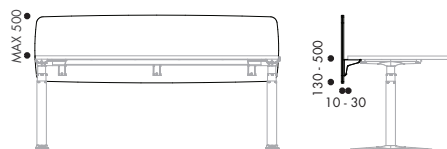

• Standard feature - Not available + Optional feature

DIMENSIONS

Precinct Classic with 2 Brackets

Precinct Sweep with 2 Brackets

Precinct Classic with 3 Brackets

Precinct Sweep with 3 Brackets

Precinct Classic Single Desk

Precinct Sweep Single Desk

Precinct Classic on Pod

Precinct Sweep on Pod

PRECINCT WORKTOP MOUNTED SCREENS

DIMENSIONS

Precinct Classic with 2 Brackets

Precinct Classic with 3 Brackets

Precinct Classic Single Desk

Precinct Classic on Pod

Precinct Sweep with 2 Brackets

Precinct Sweep with 3 Brackets

Precinct Sweep Single Desk

Precinct Sweep on Pod

Precinct Curve

Precinct Curve on Single Desk

Precinct Curve on Pod