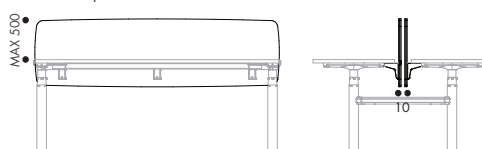

• Standard feature - Not available + Optional feature

DIMENSIONS

Precinct Classic with 2 Brackets

Precinct Sweep with 2 Brackets

Precinct Classic with 3 Brackets

Precinct Sweep with 3 Brackets

Precinct Classic Single Desk

Precinct Sweep Single Desk

Precinct Classic on Pod

Precinct Sweep on Pod

PRECINCT WORKTOP MOUNTED SCREENS

DIMENSIONS

Precinct Classic with 2 Brackets

Precinct Classic with 3 Brackets

Precinct Classic Single Desk