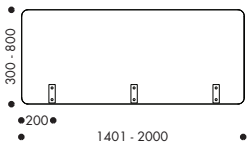

• Standard feature - Not available + Optional feature

DIMENSIONS

Precinct Classic with 2 Brackets

Precinct Sweep with 2 Brackets

Precinct Classic with 3 Brackets

Precinct Sweep with 3 Brackets

Precinct Classic Single Desk

Precinct Sweep Single Desk

Precinct Classic on Pod

Precinct Sweep on Pod

PRECINCT WORKTOP MOUNTED SCREENS

DIMENSIONS

Precinct Classic with 2 Brackets

Precinct Classic with 3 Brackets

Precinct Classic Single Desk