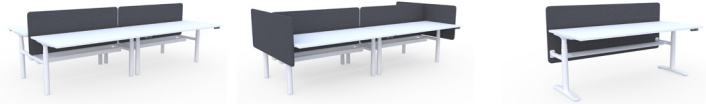

PRECINCT DESK FRAME MOUNTED screens consist of Spine, Spine & End and Screen Arm. Spine & Screen Arm available in either Classic or Sweep shape. Spine & End screen available in Classic shape only.

Compatible with ORBIS and RUMBA workstations.

Precinct Classic on Pod

Precinct Sweep with 2 Brackets

Precinct Sweep with 3 Brackets

Precinct Sweep Single Desk

Precinct Sweep on Pod

Precinct Curve

Precinct Curve on Single Desk

Precinct Curve on Pod

PRECINCT WORKTOP MOUNTED SCREENS

DIMENSIONS

Precinct Curve LH

Precinct Curve RH

PRECINCT FRAME MOUNTED SCREENS

STANDARD FEATURES/FINISHES	SPINE	SPINE & END	SCREEN ARM
Available with Classic shapes	•	•	•
Available with Sweep shapes	•	–	•
Compatible with Orbis 180 degree pod of 2	•	•	–
Compatible with Orbis 90 degree pod of 2 T, 90 degree pod of 4 X	•	–	–
Compatible with Rumba 180 degree pod of 2	•	•	–
Compatible with Rumba 90 degree pod of 2 T, 90 degree pod of 4 X	•	–	–
Compatible with Orbis 180 degree single, 90 degree 2 & 3 end	–	–	•
Compatible with Rumba 180 degree single, 90 degree 2 & 3 end	–	–	•

• Standard feature – Not available + Optional feature

DIMENSIONS

Precinct Classic Spine

Precinct Sweep Spine

Precinct Classic

Precinct Classic Spine & End

Precinct Sweep

Note:
*Screens must equal to frame length