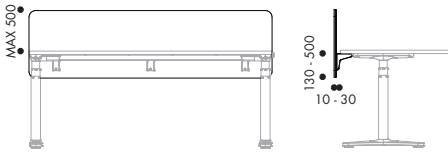

• Standard feature - Not available + Optional feature

DIMENSIONS

Precinct Classic with 2 Brackets

Precinct Sweep with 2 Brackets

Precinct Classic with 3 Brackets

Precinct Sweep with 3 Brackets

Precinct Classic Single Desk

Precinct Sweep Single Desk

Precinct Classic on Pod

Precinct Sweep on Pod

PRECINCT WORKTOP MOUNTED SCREENS

DIMENSIONS

Precinct Classic with 2 Brackets

Precinct Classic with 3 Brackets

Precinct Classic Single Desk

Precinct Classic on Pod

Precinct Sweep with 2 Brackets

Precinct Sweep with 3 Brackets

Precinct Sweep Single Desk

Precinct Sweep on Pod

Precinct Curve

Precinct Curve on Single Desk

Precinct Curve on Pod