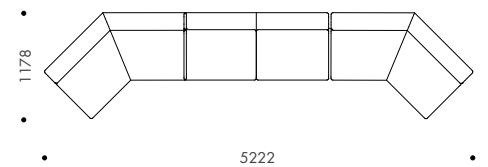

PLATFORMA MODULAR LOUNGE, CHAISE & OTTOMAN

CONFIGURATIONS

1800 One Arm Left Hand
1800 Chaise Left Hand

1800 One Arm Left Hand
1800 Armless
1800 One Arm Right Hand

1800 One Arm Left Hand
1800 One Arm Right Hand

1800 One Arm Left Hand
1800 Chaise Right Hand

2x 1800 Armless
1800 Chaise Left Hand

Angled Lounge
1800 Chaise Left Hand

2x Angled Lounge

3x Angled Lounge

2x Angled Lounge
1050 Ottoman

1800 Chaise Right Hand
1800 Chaise Left Hand

1800 Chaise Right Hand
1800 Armless
1800 Chaise Left Hand

2x Angled Lounge
1800 Armless

PLATFORMA SIDE TABLE & COFFEE TABLE

STANDARD FEATURES/FINISHES

	PLATFORMA SIDE TABLE 450Ø	PLATFORMA COFFEE TABLE 700Ø	PLATFORMA COFFEE TABLE 900Ø
450Ø top	•	–	–
700Ø top	–	•	–
900Ø top	–	–	•
Natural solid ash finish	•	•	•
Black stained solid ash finish	•	•	•