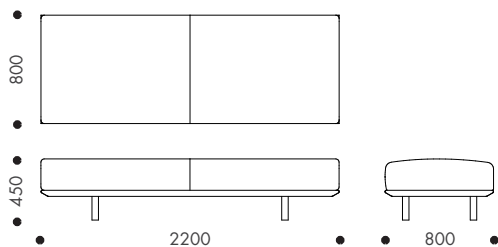

*Planter box can be installed at either end

• Standard feature - Not available + Optional feature

DIMENSIONS

Platforma 1050 Ottoman

Platforma 2200 Ottoman with Planter

Platforma 1800 Ottoman

Platforma 2200 Ottoman

PLATFORMA MODULAR LOUNGE, CHAISE & OTTOMAN

CONFIGURATIONS

1800 One Arm Left Hand
1800 Chaise Left Hand

1800 One Arm Left Hand
1800 Armless
1800 One Arm Right Hand

1800 One Arm Left Hand
1800 One Arm Right Hand