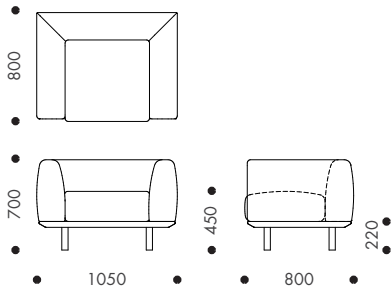

DESIGN

ZENITH Design

PLATFORMA ARMCHAIR & LOUNGE

STANDARD FEATURES/FINISHES

	PLATFORMA 1050 ARMCHAIR	PLATFORMA 1800 LOUNGE	PLATFORMA 2200 LOUNGE
Armrests	•	•	•
Backrest	•	•	•
Standard upholstery	•	•	•
Natural solid ash finish	•	•	•
Black stained solid ash finish	•	•	•
HDPE discs for uneven floors	•	•	•
Relaxed upholstery	+	+	+

• Standard feature - Not available + Optional feature

DIMENSIONS

Platforma 1050 Armchair

Platforma 2200 Lounge

Platforma 1800 Lounge

PLATFORMA MODULAR LOUNGE

STANDARD FEATURES/ FINISHES	PLATFORMA 1800 ONE ARM	PLATFORMA 1800 ARMLESS	PLATFORMA ANGLED LOUNGE	PLATFORMA ANGLED OTTOMAN	PLATFORMA 2200 ONE ARM WITH PLANTER	PLATFORMA 2200 ARMLESS WITH PLANTER
One armrest	•	–	–	–	•	–
Two backrest	•	•	•	–	•	•
Left hand side	•	–	–	–	•	–
Right hand side	•	–	–	–	•	–
Angled seat	–	–	•	•	–	–
Standard upholstery	•	•	•	•	•	•
Natural solid ash finish	•	•	•	•	•	•
Black stained solid ash finish	•	•	•	•	•	•
HDPE discs for uneven floors	•	•	•	•	•	•
Planter box	–	–	–	–	•	•*
Modular connection bracket	+	+	+	+	+	+
Relaxed upholstery	+	+	+	+	+	+

*Planter box can be installed at either ends

• Standard feature – Not available + Optional feature

DIMENSIONS

Platforma 1800 One Arm Left Hand

Platforma 1800 One Arm Right Hand

PLATFORMA MODULAR LOUNGE

DIMENSIONS

• Standard feature – Not available + Optional feature

DIMENSIONS

Platforma Side Table 450Ø

Platforma Coffee Table 700Ø

Platforma Coffee Table 900Ø

PLATFORMA ARMCHAIR, LOUNGE, MODULAR LOUNGE, CHAISE, OTTOMAN, SIDE TABLE & COFFEE TABLE