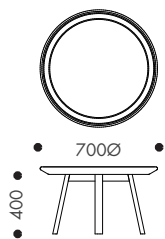

1800 One Arm Left Hand
1800 Chaise Right Hand

2x 1800 Armless
1800 Chaise Left Hand

Angled Lounge
1800 Chaise Left Hand

2x Angled Lounge

3x Angled Lounge

2x Angled Lounge
1050 Ottoman

1800 Chaise Right Hand
1800 Chaise Left Hand

1800 Chaise Right Hand
1800 Armless
1800 Chaise Left Hand

2x Angled Lounge
1800 Armless

PLATFORMA SIDE TABLE & COFFEE TABLE

STANDARD FEATURES/FINISHES

	PLATFORMA SIDE TABLE 450Ø	PLATFORMA COFFEE TABLE 700Ø	PLATFORMA COFFEE TABLE 900Ø
450Ø top	•	–	–
700Ø top	–	•	–
900Ø top	–	–	•
Natural solid ash finish	•	•	•
Black stained solid ash finish	•	•	•

• Standard feature – Not available + Optional feature

DIMENSIONS

Platforma Side Table 450Ø

Platforma Coffee Table 700Ø

Platforma Coffee Table 900Ø

PLATFORMA ARMCHAIR, LOUNGE, MODULAR LOUNGE, CHAISE, OTTOMAN, SIDE TABLE & COFFEE TABLE