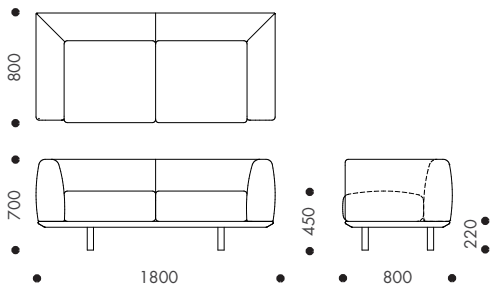

• Standard feature - Not available + Optional feature

DIMENSIONS

Platforma 1050 Armchair

Platforma 2200 Lounge

Platforma 1800 Lounge

PLATFORMA MODULAR LOUNGE

STANDARD FEATURES/ FINISHES	PLATFORMA 1800 ONE ARM	PLATFORMA 1800 ARMLESS	PLATFORMA ANGLED LOUNGE	PLATFORMA ANGLED OTTOMAN	PLATFORMA 2200 ONE ARM WITH PLANTER	PLATFORMA 2200 ARMLESS WITH PLANTER
One armrest	•	–	–	–	•	–
Two backrest	•	•	•	–	•	•
Left hand side	•	–	–	–	•	–
Right hand side	•	–	–	–	•	–
Angled seat	–	–	•	•	–	–
Standard upholstery	•	•	•	•	•	•
Natural solid ash finish	•	•	•	•	•	•
Black stained solid ash finish	•	•	•	•	•	•
HDPE discs for uneven floors	•	•	•	•	•	•
Planter box	–	–	–	–	•	•*
Modular connection bracket	+	+	+	+	+	+
Relaxed upholstery	+	+	+	+	+	+

*Planter box can be installed at either ends

• Standard feature – Not available + Optional feature

DIMENSIONS

Platforma 1800 One Arm Left Hand

Platforma 1800 One Arm Right Hand

PLATFORMA MODULAR LOUNGE

DIMENSIONS