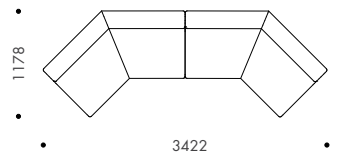

2x Angled Lounge