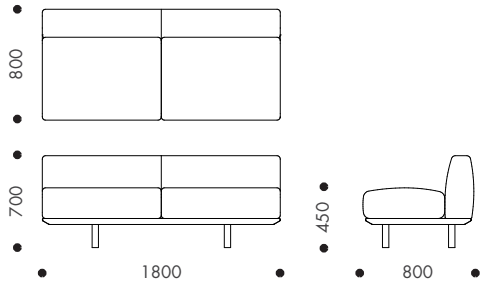

• Standard feature - Not available + Optional feature

DIMENSIONS

Platforma 1050 Armchair

Platforma 2200 Lounge

Platforma 1800 Lounge

PLATFORMA MODULAR LOUNGE

STANDARD FEATURES/ FINISHES	PLATFORMA 1800 ONE ARM	PLATFORMA 1800 ARMLESS	PLATFORMA ANGLED LOUNGE	PLATFORMA ANGLED OTTOMAN	PLATFORMA 2200 ONE ARM WITH PLANTER	PLATFORMA 2200 ARMLESS WITH PLANTER
One armrest	•	–	–	–	•	–
Two backrest	•	•	•	–	•	•
Left hand side	•	–	–	–	•	–
Right hand side	•	–	–	–	•	–
Angled seat	–	–	•	•	–	–
Standard upholstery	•	•	•	•	•	•
Natural solid ash finish	•	•	•	•	•	•
Black stained solid ash finish	•	•	•	•	•	•
HDPE discs for uneven floors	•	•	•	•	•	•
Planter box	–	–	–	–	•	•*
Modular connection bracket	+	+	+	+	+	+
Relaxed upholstery	+	+	+	+	+	+

*Planter box can be installed at either ends

• Standard feature – Not available + Optional feature

DIMENSIONS

Platforma 1800 One Arm Left Hand

Platforma 1800 One Arm Right Hand

PLATFORMA MODULAR LOUNGE

DIMENSIONS

Platforma 1800 Armless

Platforma 2200 One Arm Left Hand with Planter

Platforma 2200 Armless with Planter

Platforma 2200 One Arm Right Hand with Planter

Platforma Angled Lounge

Platforma 2200 Ottoman with Planter