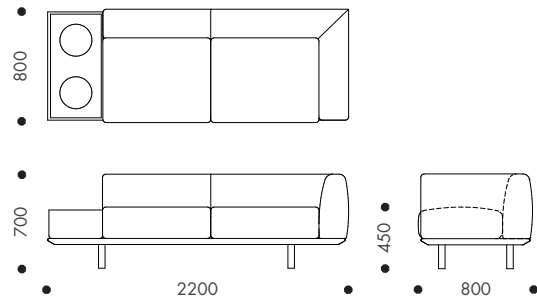

• Standard feature - Not available + Optional feature

DIMENSIONS

Platforma 1050 Armchair

Platforma 2200 Lounge

Platforma 1800 Lounge

PLATFORMA MODULAR LOUNGE

STANDARD FEATURES/ FINISHES	PLATFORMA 1800 ONE ARM	PLATFORMA 1800 ARMLESS	PLATFORMA ANGLED LOUNGE	PLATFORMA ANGLED OTTOMAN	PLATFORMA 2200 ONE ARM WITH PLANTER	PLATFORMA 2200 ARMLESS WITH PLANTER
One armrest	•	–	–	–	•	–
Two backrest	•	•	•	–	•	•
Left hand side	•	–	–	–	•	–
Right hand side	•	–	–	–	•	–
Angled seat	–	–	•	•	–	–
Standard upholstery	•	•	•	•	•	•
Natural solid ash finish	•	•	•	•	•	•
Black stained solid ash finish	•	•	•	•	•	•
HDPE discs for uneven floors	•	•	•	•	•	•
Planter box	–	–	–	–	•	•*
Modular connection bracket	+	+	+	+	+	+
Relaxed upholstery	+	+	+	+	+	+

*Planter box can be installed at either ends

• Standard feature – Not available + Optional feature

DIMENSIONS

Platforma 1800 One Arm Left Hand

Platforma 1800 One Arm Right Hand

PLATFORMA MODULAR LOUNGE

DIMENSIONS

Platforma 1800 Armless

Platforma 2200 One Arm Left Hand with Planter

Platforma 2200 Armless with Planter

Platforma 2200 One Arm Right Hand with Planter

Platforma Angled Lounge

Platforma 2200 Ottoman with Planter

• Standard feature - Not available + Optional feature

DIMENSIONS

Platforma 1800 Chaise Left Hand

Platforma 2200 Chaise Left Hand with Planter

Platforma 1800 Chaise Right Hand

Platforma 2200 Chaise Right Hand with Planter