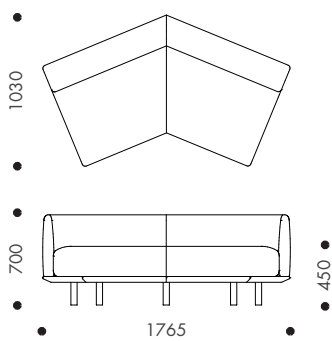

• Standard feature - Not available + Optional feature

DIMENSIONS

Platforma 1050 Armchair

Platforma 2200 Lounge

Platforma 1800 Lounge

PLATFORMA MODULAR LOUNGE

STANDARD FEATURES/ FINISHES	PLATFORMA 1800 ONE ARM	PLATFORMA 1800 ARMLESS	PLATFORMA ANGLED LOUNGE	PLATFORMA ANGLED OTTOMAN	PLATFORMA 2200 ONE ARM WITH PLANTER	PLATFORMA 2200 ARMLESS WITH PLANTER
One armrest	•	–	–	–	•	–
Two backrest	•	•	•	–	•	•
Left hand side	•	–	–	–	•	–
Right hand side	•	–	–	–	•	–
Angled seat	–	–	•	•	–	–
Standard upholstery	•	•	•	•	•	•
Natural solid ash finish	•	•	•	•	•	•
Black stained solid ash finish	•	•	•	•	•	•
HDPE discs for uneven floors	•	•	•	•	•	•
Planter box	–	–	–	–	•	•*
Modular connection bracket	+	+	+	+	+	+
Relaxed upholstery	+	+	+	+	+	+

*Planter box can be installed at either ends

• Standard feature – Not available + Optional feature

DIMENSIONS

Platforma 1800 One Arm Left Hand

Platforma 1800 One Arm Right Hand

PLATFORMA MODULAR LOUNGE

DIMENSIONS

Platforma 1800 Armless

Platforma 2200 One Arm Left Hand with Planter

Platforma 2200 Armless with Planter

Platforma 2200 One Arm Right Hand with Planter

Platforma Angled Lounge

Platforma 2200 Ottoman with Planter

• Standard feature - Not available + Optional feature

DIMENSIONS

Platforma 1800 Chaise Left Hand

Platforma 2200 Chaise Left Hand with Planter

Platforma 1800 Chaise Right Hand

Platforma 2200 Chaise Right Hand with Planter