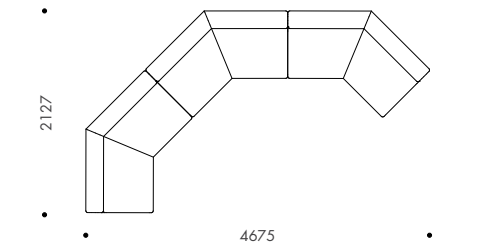

1800 One Arm Left Hand
1800 Chaise Right Hand

2x 1800 Armless
1800 Chaise Left Hand

Angled Lounge
1800 Chaise Left Hand

2x Angled Lounge

3x Angled Lounge

2x Angled Lounge
1050 Ottoman

1800 Chaise Right Hand
1800 Chaise Left Hand

1800 Chaise Right Hand
1800 Armless
1800 Chaise Left Hand

2x Angled Lounge
1800 Armless

PLATFORMA SIDE TABLE & COFFEE TABLE

STANDARD FEATURES/FINISHES

	PLATFORMA SIDE TABLE 450Ø	PLATFORMA COFFEE TABLE 700Ø	PLATFORMA COFFEE TABLE 900Ø
450Ø top	•	–	–
700Ø top	–	•	–
900Ø top	–	–	•
Natural solid ash finish	•	•	•
Black stained solid ash finish	•	•	•