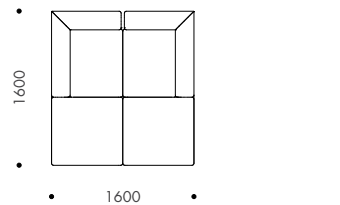

PLATFORMA MODULAR LOUNGE, CHAISE & OTTOMAN

CONFIGURATIONS

1800 One Arm Left Hand
1800 Chaise Left Hand

1800 One Arm Left Hand
1800 Armless
1800 One Arm Right Hand

1800 One Arm Left Hand
1800 One Arm Right Hand

1800 One Arm Left Hand
1800 Chaise Right Hand

2x 1800 Armless
1800 Chaise Left Hand

Angled Lounge
1800 Chaise Left Hand

2x Angled Lounge

3x Angled Lounge

2x Angled Lounge
1050 Ottoman

1800 Chaise Right Hand
1800 Chaise Left Hand

1800 Chaise Right Hand
1800 Armless
1800 Chaise Left Hand

2x Angled Lounge
1800 Armless

PLATFORMA SIDE TABLE & COFFEE TABLE

STANDARD FEATURES/FINISHES

	PLATFORMA SIDE TABLE 450Ø	PLATFORMA COFFEE TABLE 700Ø	PLATFORMA COFFEE TABLE 900Ø
450Ø top	•	–	–
700Ø top	–	•	–
900Ø top	–	–	•
Natural solid ash finish	•	•	•
Black stained solid ash finish	•	•	•