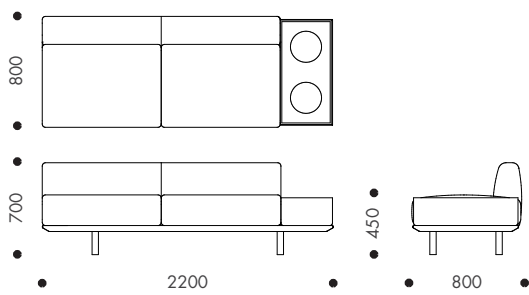

• Standard feature - Not available + Optional feature

DIMENSIONS

Platforma 1050 Armchair

Platforma 2200 Lounge

Platforma 1800 Lounge

PLATFORMA MODULAR LOUNGE

STANDARD FEATURES/ FINISHES	PLATFORMA 1800 ONE ARM	PLATFORMA 1800 ARMLESS	PLATFORMA ANGLED LOUNGE	PLATFORMA ANGLED OTTOMAN	PLATFORMA 2200 ONE ARM WITH PLANTER	PLATFORMA 2200 ARMLESS WITH PLANTER
One armrest	•	–	–	–	•	–
Two backrest	•	•	•	–	•	•
Left hand side	•	–	–	–	•	–
Right hand side	•	–	–	–	•	–
Angled seat	–	–	•	•	–	–
Standard upholstery	•	•	•	•	•	•
Natural solid ash finish	•	•	•	•	•	•
Black stained solid ash finish	•	•	•	•	•	•
HDPE discs for uneven floors	•	•	•	•	•	•
Planter box	–	–	–	–	•	•*
Modular connection bracket	+	+	+	+	+	+
Relaxed upholstery	+	+	+	+	+	+

*Planter box can be installed at either ends

• Standard feature – Not available + Optional feature

DIMENSIONS

Platforma 1800 One Arm Left Hand

Platforma 1800 One Arm Right Hand

PLATFORMA MODULAR LOUNGE

DIMENSIONS

Platforma 1800 Armless

Platforma 2200 One Arm Left Hand with Planter

Platforma 2200 Armless with Planter

Platforma 2200 One Arm Right Hand with Planter

Platforma Angled Lounge

Platforma 2200 Ottoman with Planter