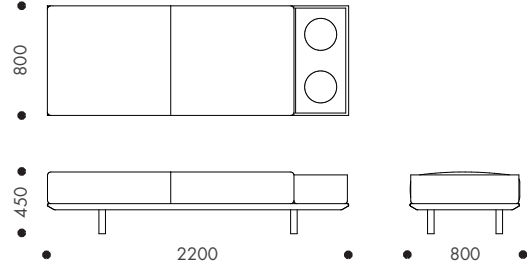

• Standard feature - Not available + Optional feature

DIMENSIONS

Platforma 1050 Armchair

Platforma 2200 Lounge

Platforma 1800 Lounge

PLATFORMA MODULAR LOUNGE

STANDARD FEATURES/ FINISHES	PLATFORMA 1800 ONE ARM	PLATFORMA 1800 ARMLESS	PLATFORMA ANGLED LOUNGE	PLATFORMA ANGLED OTTOMAN	PLATFORMA 2200 ONE ARM WITH PLANTER	PLATFORMA 2200 ARMLESS WITH PLANTER
One armrest	•	–	–	–	•	–
Two backrest	•	•	•	–	•	•
Left hand side	•	–	–	–	•	–
Right hand side	•	–	–	–	•	–
Angled seat	–	–	•	•	–	–
Standard upholstery	•	•	•	•	•	•
Natural solid ash finish	•	•	•	•	•	•
Black stained solid ash finish	•	•	•	•	•	•
HDPE discs for uneven floors	•	•	•	•	•	•
Planter box	–	–	–	–	•	•*
Modular connection bracket	+	+	+	+	+	+
Relaxed upholstery	+	+	+	+	+	+

*Planter box can be installed at either ends

• Standard feature – Not available + Optional feature

DIMENSIONS

Platforma 1800 One Arm Left Hand

Platforma 1800 One Arm Right Hand

PLATFORMA MODULAR LOUNGE

DIMENSIONS

Platforma 1800 Armless

Platforma 2200 One Arm Left Hand with Planter

Platforma 2200 Armless with Planter

Platforma 2200 One Arm Right Hand with Planter

Platforma Angled Lounge

Platforma 2200 Ottoman with Planter

• Standard feature - Not available + Optional feature

DIMENSIONS

Platforma 1800 Chaise Left Hand

Platforma 2200 Chaise Left Hand with Planter

Platforma 1800 Chaise Right Hand

Platforma 2200 Chaise Right Hand with Planter