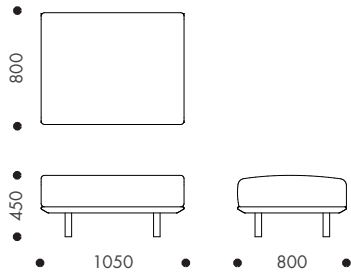

Platforma Angled Ottoman

Platforma Cushions 500x500

Platforma Cushions 350x350

PLATFORMA CHAISE

STANDARD FEATURES/FINISHES

PLATFORMA 1800 CHAISE

PLATFORMA 2200 CHAISE WITH PLANTER

One armrest	•	•
One backrest	•	•
Left hand side	•	•
Right hand side	•	•
Standard upholstery	•	•
Natural finish	•	•
Black stain finish	•	•
HDPE discs for uneven floors	•	•
Planter box	-	•
Relaxed upholstery	+	+

• Standard feature - Not available + Optional feature

DIMENSIONS

Platforma 1800 Chaise Left Hand

Platforma 2200 Chaise Left Hand with Planter

Platforma 1800 Chaise Right Hand

Platforma 2200 Chaise Right Hand with Planter

PLATFORMA OTTOMAN

STANDARD FEATURES/FINISHES	PLATFORMA 1050 OTTOMAN	PLATFORMA 1800 OTTOMAN	PLATFORMA 2200 OTTOMAN	PLATFORMA 2200 OTTOMAN WITH PLANTER
Standard upholstery	•	•	•	•
Natural solid ash finish	•	•	•	•
Black stained solid ash finish	•	•	•	•
HDPE discs for uneven floors	•	•	•	•
Modular connection bracket	-	-	-	+
Planter box	-	-	-	+
Relaxed upholstery	+	+	+	+

*Planter box can be installed at either end

• Standard feature - Not available + Optional feature

DIMENSIONS

Platforma 1050 Ottoman

Platforma 2200 Ottoman with Planter

Platforma 1800 Ottoman

Platforma 2200 Ottoman