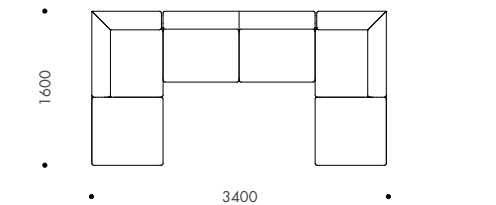

PLATFORMA MODULAR LOUNGE, CHAISE & OTTOMAN

CONFIGURATIONS

1800 One Arm Left Hand
1800 Chaise Left Hand

1800 One Arm Left Hand
1800 Armless
1800 One Arm Right Hand

1800 One Arm Left Hand
1800 One Arm Right Hand

1800 One Arm Left Hand
1800 Chaise Right Hand

2x 1800 Armless
1800 Chaise Left Hand

Angled Lounge
1800 Chaise Left Hand

2x Angled Lounge

3x Angled Lounge

2x Angled Lounge
1050 Ottoman

1800 Chaise Right Hand
1800 Chaise Left Hand

1800 Chaise Right Hand
1800 Armless
1800 Chaise Left Hand

2x Angled Lounge
1800 Armless

PLATFORMA SIDE TABLE & COFFEE TABLE

STANDARD FEATURES/FINISHES

	PLATFORMA SIDE TABLE 450Ø	PLATFORMA COFFEE TABLE 700Ø	PLATFORMA COFFEE TABLE 900Ø
450Ø top	•	–	–
700Ø top	–	•	–
900Ø top	–	–	•
Natural solid ash finish	•	•	•
Black stained solid ash finish	•	•	•