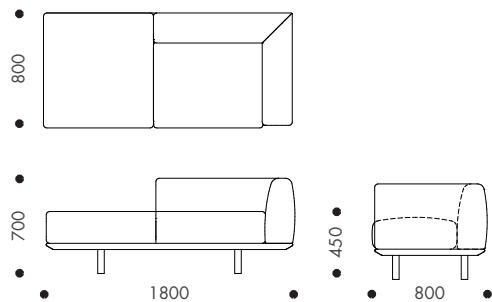

Platforma Angled Ottoman

Platforma Cushions 500x500

Platforma Cushions 350x350

PLATFORMA CHAISE

STANDARD FEATURES/FINISHES

PLATFORMA 1800 CHAISE

PLATFORMA 2200 CHAISE WITH PLANTER

One armrest	•	•
One backrest	•	•
Left hand side	•	•
Right hand side	•	•
Standard upholstery	•	•
Natural finish	•	•
Black stain finish	•	•
HDPE discs for uneven floors	•	•
Planter box	-	•
Relaxed upholstery	+	+

• Standard feature - Not available + Optional feature

DIMENSIONS

Platforma 1800 Chaise Left Hand

Platforma 2200 Chaise Left Hand with Planter

Platforma 1800 Chaise Right Hand

Platforma 2200 Chaise Right Hand with Planter