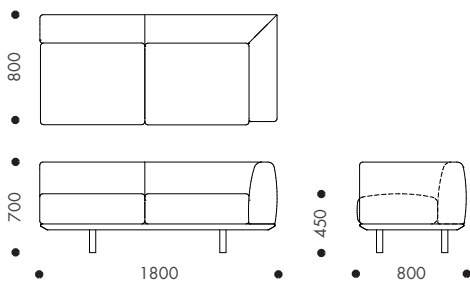

• Standard feature - Not available + Optional feature

DIMENSIONS

Platforma 1050 Armchair

Platforma 2200 Lounge

Platforma 1800 Lounge

PLATFORMA MODULAR LOUNGE

STANDARD FEATURES/ FINISHES	PLATFORMA 1800 ONE ARM	PLATFORMA 1800 ARMLESS	PLATFORMA ANGLED LOUNGE	PLATFORMA ANGLED OTTOMAN	PLATFORMA 2200 ONE ARM WITH PLANTER	PLATFORMA 2200 ARMLESS WITH PLANTER
One armrest	•	–	–	–	•	–
Two backrest	•	•	•	–	•	•
Left hand side	•	–	–	–	•	–
Right hand side	•	–	–	–	•	–
Angled seat	–	–	•	•	–	–
Standard upholstery	•	•	•	•	•	•
Natural solid ash finish	•	•	•	•	•	•
Black stained solid ash finish	•	•	•	•	•	•
HDPE discs for uneven floors	•	•	•	•	•	•
Planter box	–	–	–	–	•	•*
Modular connection bracket	+	+	+	+	+	+
Relaxed upholstery	+	+	+	+	+	+

*Planter box can be installed at either ends

• Standard feature – Not available + Optional feature

DIMENSIONS

Platforma 1800 One Arm Left Hand

Platforma 1800 One Arm Right Hand

PLATFORMA MODULAR LOUNGE

DIMENSIONS

Platforma 1800 Armless

Platforma 2200 One Arm Left Hand with Planter

Platforma 2200 Armless with Planter

Platforma 2200 One Arm Right Hand with Planter

Platforma Angled Lounge

Platforma 2200 Ottoman with Planter