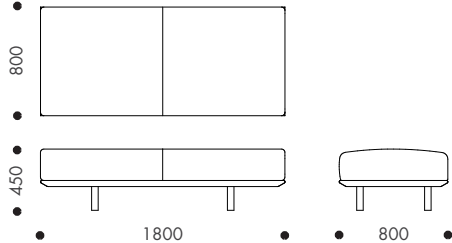

• Standard feature - Not available + Optional feature

DIMENSIONS

Platforma 1800 Chaise Left Hand

Platforma 2200 Chaise Left Hand with Planter

Platforma 1800 Chaise Right Hand

Platforma 2200 Chaise Right Hand with Planter

*Planter box can be installed at either end

• Standard feature - Not available + Optional feature

DIMENSIONS

Platforma 1050 Ottoman

Platforma 2200 Ottoman with Planter

Platforma 1800 Ottoman

Platforma 2200 Ottoman

PLATFORMA MODULAR LOUNGE, CHAISE & OTTOMAN

CONFIGURATIONS

1800 One Arm Left Hand
1800 Chaise Left Hand

1800 One Arm Left Hand
1800 Armless
1800 One Arm Right Hand

1800 One Arm Left Hand
1800 One Arm Right Hand