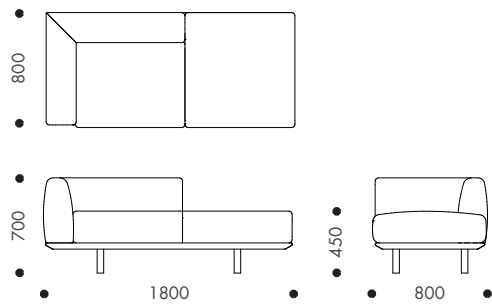

• Standard feature - Not available + Optional feature

DIMENSIONS

Platforma 1050 Armchair

Platforma 2200 Lounge

Platforma 1800 Lounge

PLATFORMA MODULAR LOUNGE

STANDARD FEATURES/ FINISHES	PLATFORMA 1800 ONE ARM	PLATFORMA 1800 ARMLESS	PLATFORMA ANGLED LOUNGE	PLATFORMA ANGLED OTTOMAN	PLATFORMA 2200 ONE ARM WITH PLANTER	PLATFORMA 2200 ARMLESS WITH PLANTER
One armrest	•	–	–	–	•	–
Two backrest	•	•	•	–	•	•
Left hand side	•	–	–	–	•	–
Right hand side	•	–	–	–	•	–
Angled seat	–	–	•	•	–	–
Standard upholstery	•	•	•	•	•	•
Natural solid ash finish	•	•	•	•	•	•
Black stained solid ash finish	•	•	•	•	•	•
HDPE discs for uneven floors	•	•	•	•	•	•
Planter box	–	–	–	–	•	•*
Modular connection bracket	+	+	+	+	+	+
Relaxed upholstery	+	+	+	+	+	+

Platforma 1800 Armless

Platforma 2200 One Arm Left Hand with Planter

Platforma 2200 Armless with Planter

Platforma 2200 One Arm Right Hand with Planter

Platforma Angled Lounge

Platforma 2200 Ottoman with Planter

Platforma Angled Ottoman

Platforma Cushions 500x500

Platforma Cushions 350x350

PLATFORMA CHAISE

STANDARD FEATURES/FINISHES

PLATFORMA 1800 CHAISE

PLATFORMA 2200 CHAISE WITH PLANTER

One armrest	•	•
One backrest	•	•
Left hand side	•	•
Right hand side	•	•
Standard upholstery	•	•
Natural finish	•	•
Black stain finish	•	•
HDPE discs for uneven floors	•	•
Planter box	-	•
Relaxed upholstery	+	+

• Standard feature - Not available + Optional feature

DIMENSIONS

Platforma 1800 Chaise Left Hand

Platforma 2200 Chaise Left Hand with Planter

Platforma 1800 Chaise Right Hand

Platforma 2200 Chaise Right Hand with Planter