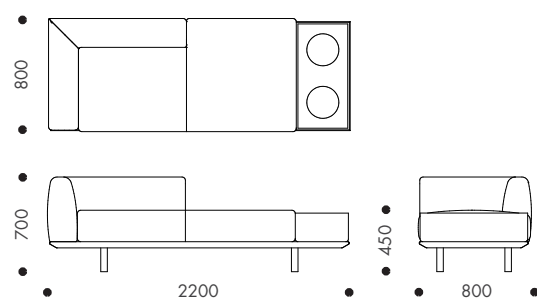

*Planter box can be installed at either ends

• Standard feature – Not available + Optional feature

DIMENSIONS

Platforma 1800 One Arm Left Hand

Platforma 1800 One Arm Right Hand

PLATFORMA MODULAR LOUNGE

DIMENSIONS

Platforma 1800 Armless

Platforma 2200 One Arm Left Hand with Planter

Platforma 2200 Armless with Planter

Platforma 2200 One Arm Right Hand with Planter

Platforma Angled Lounge

Platforma 2200 Ottoman with Planter

Platforma Angled Ottoman

Platforma Cushions 500x500

Platforma Cushions 350x350

PLATFORMA CHAISE

STANDARD FEATURES/FINISHES

PLATFORMA 1800 CHAISE

PLATFORMA 2200 CHAISE WITH PLANTER

One armrest	•	•
One backrest	•	•
Left hand side	•	•
Right hand side	•	•
Standard upholstery	•	•
Natural finish	•	•
Black stain finish	•	•
HDPE discs for uneven floors	•	•
Planter box	-	•
Relaxed upholstery	+	+

• Standard feature - Not available + Optional feature

DIMENSIONS

Platforma 1800 Chaise Left Hand

Platforma 2200 Chaise Left Hand with Planter

Platforma 1800 Chaise Right Hand

Platforma 2200 Chaise Right Hand with Planter