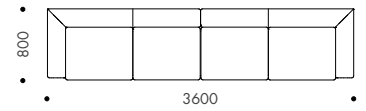

*Planter box can be installed at either end

• Standard feature - Not available + Optional feature

DIMENSIONS

Platforma 1050 Ottoman

Platforma 2200 Ottoman with Planter

Platforma 1800 Ottoman

Platforma 2200 Ottoman

PLATFORMA MODULAR LOUNGE, CHAISE & OTTOMAN

CONFIGURATIONS

1800 One Arm Left Hand
1800 Chaise Left Hand

1800 One Arm Left Hand
1800 Armless
1800 One Arm Right Hand

1800 One Arm Left Hand
1800 One Arm Right Hand