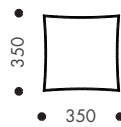

Platforma Cushions 350x350