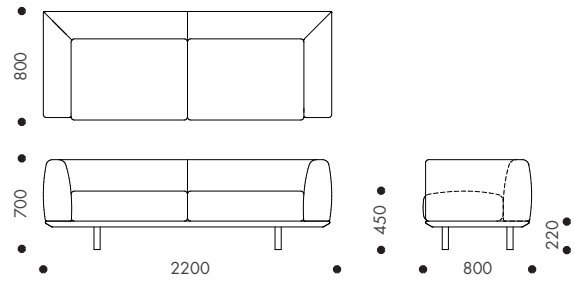

DESIGN

ZENITH Design

PLATFORMA ARMCHAIR & LOUNGE

STANDARD FEATURES/FINISHES

	PLATFORMA 1050 ARMCHAIR	PLATFORMA 1800 LOUNGE	PLATFORMA 2200 LOUNGE
Armrests	•	•	•
Backrest	•	•	•
Standard upholstery	•	•	•
Natural solid ash finish	•	•	•
Black stained solid ash finish	•	•	•
HDPE discs for uneven floors	•	•	•
Relaxed upholstery	+	+	+

• Standard feature - Not available + Optional feature

DIMENSIONS

Platforma 1050 Armchair

Platforma 2200 Lounge

Platforma 1800 Lounge

PLATFORMA MODULAR LOUNGE

STANDARD FEATURES/ FINISHES	PLATFORMA 1800 ONE ARM	PLATFORMA 1800 ARMLESS	PLATFORMA ANGLED LOUNGE	PLATFORMA ANGLED OTTOMAN	PLATFORMA 2200 ONE ARM WITH PLANTER	PLATFORMA 2200 ARMLESS WITH PLANTER
One armrest	•	–	–	–	•	–
Two backrest	•	•	•	–	•	•
Left hand side	•	–	–	–	•	–
Right hand side	•	–	–	–	•	–
Angled seat	–	–	•	•	–	–
Standard upholstery	•	•	•	•	•	•
Natural solid ash finish	•	•	•	•	•	•
Black stained solid ash finish	•	•	•	•	•	•
HDPE discs for uneven floors	•	•	•	•	•	•
Planter box	–	–	–	–	•	•*
Modular connection bracket	+	+	+	+	+	+
Relaxed upholstery	+	+	+	+	+	+

*Planter box can be installed at either ends

• Standard feature – Not available + Optional feature

DIMENSIONS

Platforma 1800 One Arm Left Hand

Platforma 1800 One Arm Right Hand

PLATFORMA MODULAR LOUNGE

DIMENSIONS

• Standard feature – Not available + Optional feature

DIMENSIONS

Platforma Side Table 450Ø

Platforma Coffee Table 700Ø

Platforma Coffee Table 900Ø

PLATFORMA ARMCHAIR, LOUNGE, MODULAR LOUNGE, CHAISE, OTTOMAN, SIDE TABLE & COFFEE TABLE