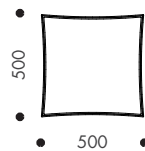

Platforma Cushions 500x500