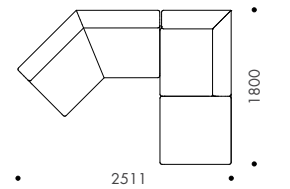

Angled Lounge
1800 Chaise Left Hand