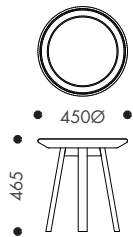

1800 One Arm Left Hand
1800 Chaise Right Hand

2x 1800 Armless
1800 Chaise Left Hand

Angled Lounge
1800 Chaise Left Hand

2x Angled Lounge

3x Angled Lounge

2x Angled Lounge
1050 Ottoman

1800 Chaise Right Hand
1800 Chaise Left Hand

1800 Chaise Right Hand
1800 Armless
1800 Chaise Left Hand

2x Angled Lounge
1800 Armless

PLATFORMA SIDE TABLE & COFFEE TABLE

STANDARD FEATURES/FINISHES

	PLATFORMA SIDE TABLE 450Ø	PLATFORMA COFFEE TABLE 700Ø	PLATFORMA COFFEE TABLE 900Ø
450Ø top	•	–	–
700Ø top	–	•	–
900Ø top	–	–	•
Natural solid ash finish	•	•	•
Black stained solid ash finish	•	•	•

• Standard feature – Not available + Optional feature

DIMENSIONS

Platforma Side Table 450Ø

Platforma Coffee Table 700Ø

Platforma Coffee Table 900Ø

PLATFORMA ARMCHAIR, LOUNGE, MODULAR LOUNGE, CHAISE, OTTOMAN, SIDE TABLE & COFFEE TABLE