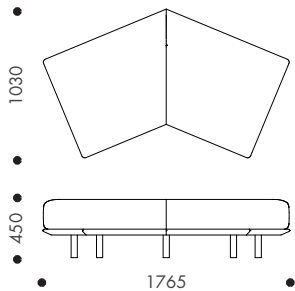

Platforma Angled Ottoman