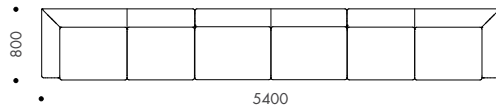

*Planter box can be installed at either end

• Standard feature - Not available + Optional feature

DIMENSIONS

Platforma 1050 Ottoman

Platforma 2200 Ottoman with Planter

Platforma 1800 Ottoman

Platforma 2200 Ottoman

PLATFORMA MODULAR LOUNGE, CHAISE & OTTOMAN

CONFIGURATIONS

1800 One Arm Left Hand
1800 Chaise Left Hand

1800 One Arm Left Hand
1800 Armless
1800 One Arm Right Hand

1800 One Arm Left Hand
1800 One Arm Right Hand