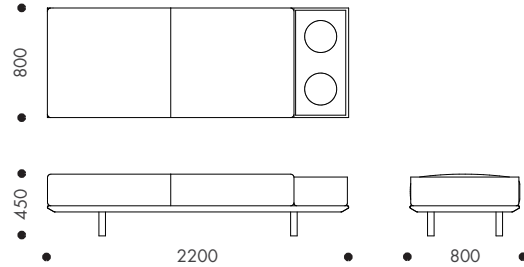

*Planter box can be installed at either end

• Standard feature - Not available + Optional feature

DIMENSIONS

Platforma 1050 Ottoman

Platforma 2200 Ottoman with Planter

Platforma 1800 Ottoman

Platforma 2200 Ottoman

PLATFORMA MODULAR LOUNGE, CHAISE & OTTOMAN

CONFIGURATIONS

1800 One Arm Left Hand
1800 Chaise Left Hand

1800 One Arm Left Hand
1800 Armless
1800 One Arm Right Hand

1800 One Arm Left Hand
1800 One Arm Right Hand