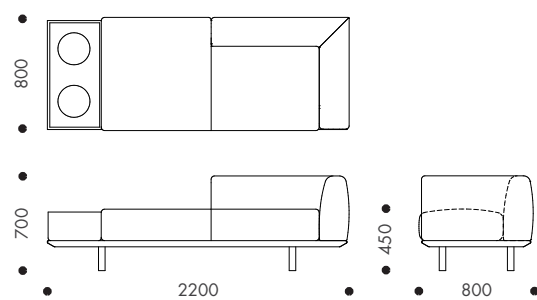

Platforma Angled Ottoman

Platforma Cushions 500x500

Platforma Cushions 350x350

PLATFORMA CHAISE

STANDARD FEATURES/FINISHES

PLATFORMA 1800 CHAISE

PLATFORMA 2200 CHAISE WITH PLANTER

One armrest	•	•
One backrest	•	•
Left hand side	•	•
Right hand side	•	•
Standard upholstery	•	•
Natural finish	•	•
Black stain finish	•	•
HDPE discs for uneven floors	•	•
Planter box	-	•
Relaxed upholstery	+	+

• Standard feature - Not available + Optional feature

DIMENSIONS

Platforma 1800 Chaise Left Hand

Platforma 2200 Chaise Left Hand with Planter

Platforma 1800 Chaise Right Hand

Platforma 2200 Chaise Right Hand with Planter