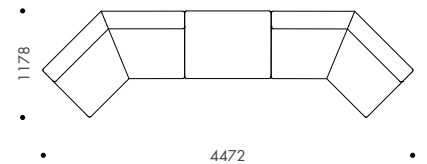

PLATFORMA MODULAR LOUNGE, CHAISE & OTTOMAN

CONFIGURATIONS

1800 One Arm Left Hand
1800 Chaise Left Hand

1800 One Arm Left Hand
1800 Armless
1800 One Arm Right Hand

1800 One Arm Left Hand
1800 One Arm Right Hand

1800 One Arm Left Hand
1800 Chaise Right Hand

2x 1800 Armless
1800 Chaise Left Hand

Angled Lounge
1800 Chaise Left Hand

2x Angled Lounge

3x Angled Lounge

2x Angled Lounge
1050 Ottoman

1800 Chaise Right Hand
1800 Chaise Left Hand

1800 Chaise Right Hand
1800 Armless
1800 Chaise Left Hand

2x Angled Lounge
1800 Armless

PLATFORMA SIDE TABLE & COFFEE TABLE

STANDARD FEATURES/FINISHES

	PLATFORMA SIDE TABLE 450Ø	PLATFORMA COFFEE TABLE 700Ø	PLATFORMA COFFEE TABLE 900Ø
450Ø top	•	–	–
700Ø top	–	•	–
900Ø top	–	–	•
Natural solid ash finish	•	•	•
Black stained solid ash finish	•	•	•