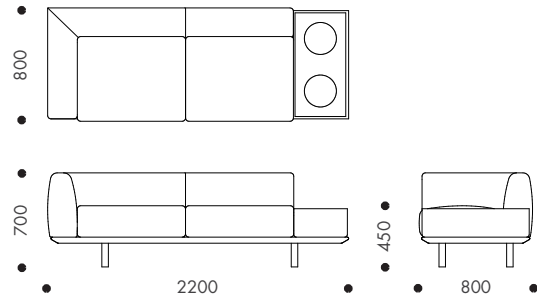

• Standard feature - Not available + Optional feature

DIMENSIONS

Platforma 1050 Armchair

Platforma 2200 Lounge

Platforma 1800 Lounge

PLATFORMA MODULAR LOUNGE

STANDARD FEATURES/ FINISHES	PLATFORMA 1800 ONE ARM	PLATFORMA 1800 ARMLESS	PLATFORMA ANGLED LOUNGE	PLATFORMA ANGLED OTTOMAN	PLATFORMA 2200 ONE ARM WITH PLANTER	PLATFORMA 2200 ARMLESS WITH PLANTER
One armrest	•	–	–	–	•	–
Two backrest	•	•	•	–	•	•
Left hand side	•	–	–	–	•	–
Right hand side	•	–	–	–	•	–
Angled seat	–	–	•	•	–	–
Standard upholstery	•	•	•	•	•	•
Natural solid ash finish	•	•	•	•	•	•
Black stained solid ash finish	•	•	•	•	•	•
HDPE discs for uneven floors	•	•	•	•	•	•
Planter box	–	–	–	–	•	•*
Modular connection bracket	+	+	+	+	+	+
Relaxed upholstery	+	+	+	+	+	+

*Planter box can be installed at either ends

• Standard feature – Not available + Optional feature

DIMENSIONS

Platforma 1800 One Arm Left Hand

Platforma 1800 One Arm Right Hand

PLATFORMA MODULAR LOUNGE

DIMENSIONS

Platforma 1800 Armless

Platforma 2200 One Arm Left Hand with Planter

Platforma 2200 Armless with Planter

Platforma 2200 One Arm Right Hand with Planter

Platforma Angled Lounge

Platforma 2200 Ottoman with Planter