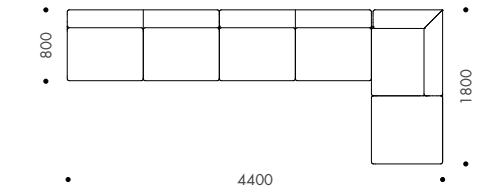

2x 1800 Armless
1800 Chaise Left Hand