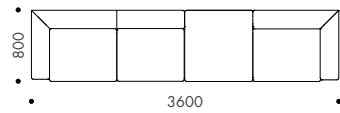

*Planter box can be installed at either end

• Standard feature - Not available + Optional feature

DIMENSIONS

Platforma 1050 Ottoman

Platforma 2200 Ottoman with Planter

Platforma 1800 Ottoman

Platforma 2200 Ottoman

PLATFORMA MODULAR LOUNGE, CHAISE & OTTOMAN

CONFIGURATIONS

1800 One Arm Left Hand
1800 Chaise Left Hand

1800 One Arm Left Hand
1800 Armless
1800 One Arm Right Hand

1800 One Arm Left Hand
1800 One Arm Right Hand