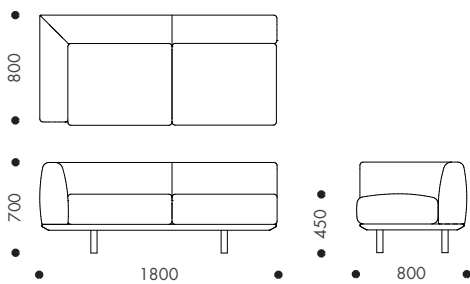

• Standard feature - Not available + Optional feature

DIMENSIONS

Platforma 1050 Armchair

Platforma 2200 Lounge

Platforma 1800 Lounge

PLATFORMA MODULAR LOUNGE

STANDARD FEATURES/ FINISHES	PLATFORMA 1800 ONE ARM	PLATFORMA 1800 ARMLESS	PLATFORMA ANGLED LOUNGE	PLATFORMA ANGLED OTTOMAN	PLATFORMA 2200 ONE ARM WITH PLANTER	PLATFORMA 2200 ARMLESS WITH PLANTER
One armrest	•	–	–	–	•	–
Two backrest	•	•	•	–	•	•
Left hand side	•	–	–	–	•	–
Right hand side	•	–	–	–	•	–
Angled seat	–	–	•	•	–	–
Standard upholstery	•	•	•	•	•	•
Natural solid ash finish	•	•	•	•	•	•
Black stained solid ash finish	•	•	•	•	•	•
HDPE discs for uneven floors	•	•	•	•	•	•
Planter box	–	–	–	–	•	•*
Modular connection bracket	+	+	+	+	+	+
Relaxed upholstery	+	+	+	+	+	+

*Planter box can be installed at either ends

• Standard feature – Not available + Optional feature

DIMENSIONS

Platforma 1800 One Arm Left Hand

Platforma 1800 One Arm Right Hand

PLATFORMA MODULAR LOUNGE

DIMENSIONS